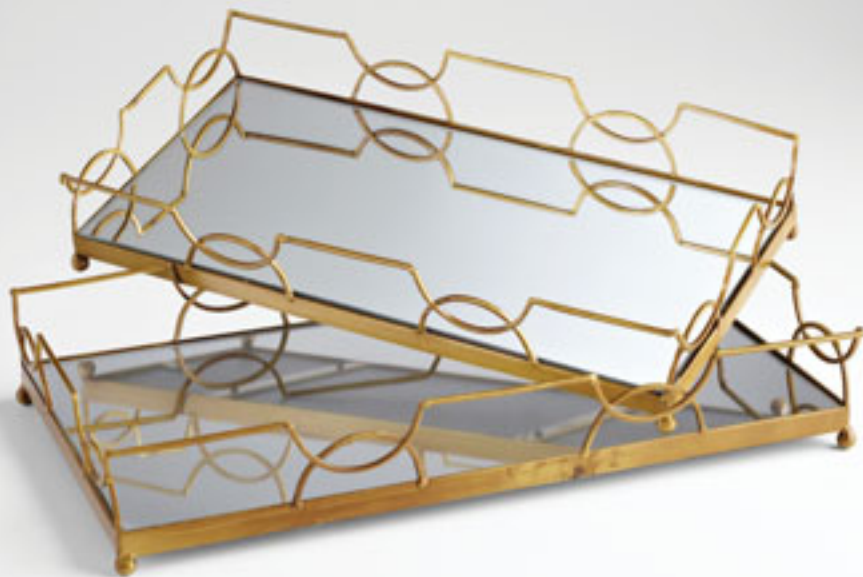

06218 NEPHRITE TRAYS

IRON // GLASS // WOOD
ANTIQUÉ GOLD FINISH
(LARGE) 3.25"(H) 12"(D) 21.25"(W)
(SMALL) 3.25"(H) 10"(D) 19"(W)

SET OF TWO