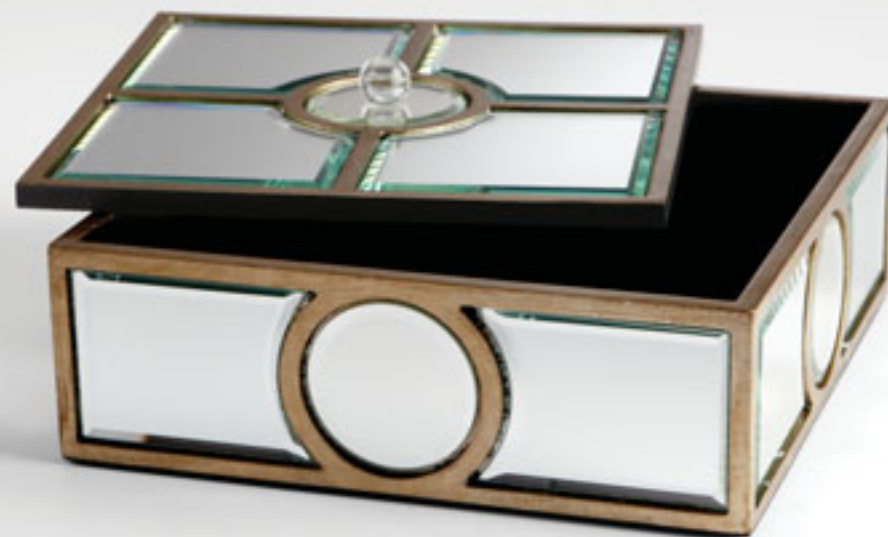

**05935 THROUGH THE LENS CONTAINER**

IRON // MIRRORED GLASS  
GOLD FINISH  
4.5"(H) 10"(D) 10"(W)

**08376 LARGE WILLIAMS CONTAINER**

PAULOWNIA WOOD  
NATURAL // BLACK  
4.75"(H) 10.25"(D) 10.25"(W)

**08238 LARGE X MARKS THE BOX CONTAINER**