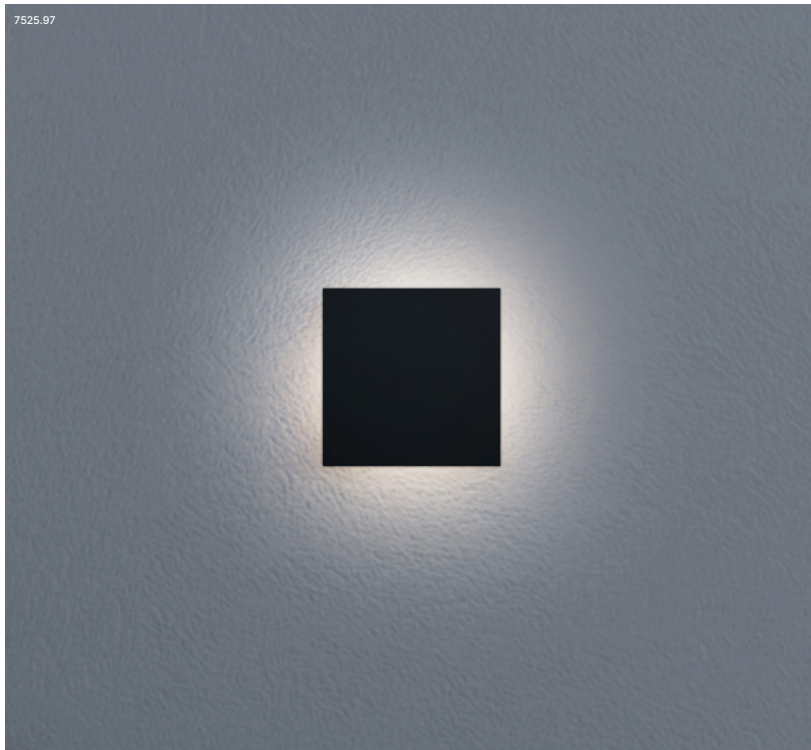

LP

Pared-down and straightforward, LP's refined, hard-edge wall mounted presence creates evenly diffused LED spatial compositions. This collection's indirect ambient light counters its round and square shapes and creates a halo effect against the wall or ceiling.

This timeless geometric form is ideal for any indoor or outdoor architectural space. This collection can be scaled for larger residential, hospitality and commercial settings. LP's IP65 rating paired with the subtle ambient light it projects make it an ideal collection for outdoor locations.

Materials: Aluminum Body
Acrylic Diffuser

Finishes: ● Textured Black .97
○ Textured White .98

Typology: Square Sconce 7525
Dimensions: 7H x 7W x 1.5ext
Electrical: 12W LED
500 Lumens
3000K, 90CRI

Typology: Round Sconce 7527
Dimensions: ø7.5 x 1.5ext
Electrical: 12W LED
500 Lumens
3000K, 90 CRI