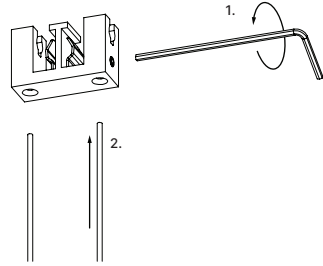

# Height Adjustability Instructions

1. Turn set screw counterclockwise to loosen.
2. Insert cable through bottom of hanger.

3. After setting correct cable length, turn set screw clockwise to tighten.

4. Bend both cables down into the side slots of the hanger.