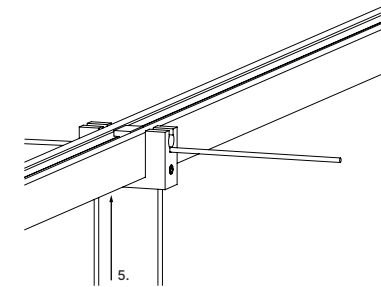

5. Clip the hanger onto the bar from the bottom.