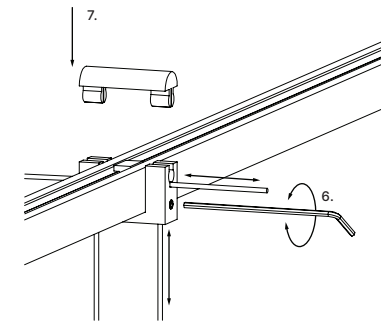

6. If necessary, make final adjustments to luminaire height by loosening the set screw, adjusting the cable, and tightening the set screw.

7. Snap the hanger cap onto the hanger.