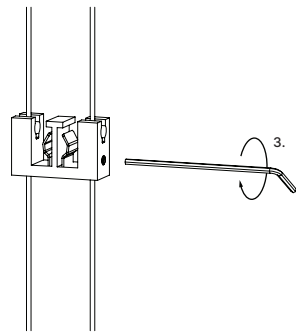

36" Light Curve Luminaire w/ 12" Height  
1DXXLC36W-12 (x1)

36" Light Curve Luminaire w/ 18" Height  
1DXXLC36W-18 (x1)

36" Light Curve Luminaire w/ 24" Height  
1DXXLC36W-24 (x1)

# Height Adjustability Instructions

1. Turn set screw counterclockwise to loosen.
2. Insert cable through bottom of hanger.

3. After setting correct cable length, turn set screw clockwise to tighten.

4. Bend both cables down into the side slots of the hanger.