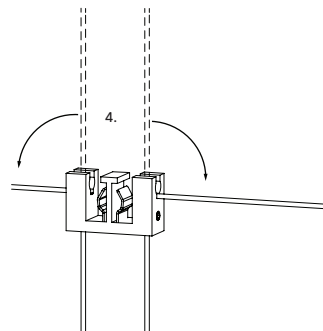

36" Light Curve Luminaire w/ 12" Height  
1DXXLC36W-12 (x1)

36" Light Curve Luminaire w/ 18" Height  
1DXXLC36W-18 (x1)

36" Light Curve Luminaire w/ 24" Height  
1DXXLC36W-24 (x1)

# Height Adjustability Instructions

1. Turn set screw counterclockwise to loosen.
2. Insert cable through bottom of hanger.

3. After setting correct cable length, turn set screw clockwise to tighten.

4. Bend both cables down into the side slots of the hanger.