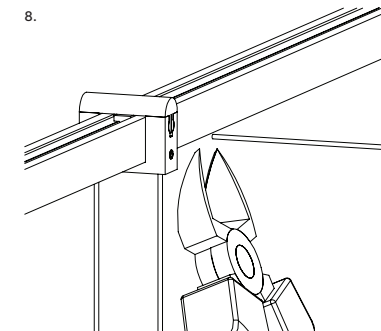

8. Snip the excess cable.

47