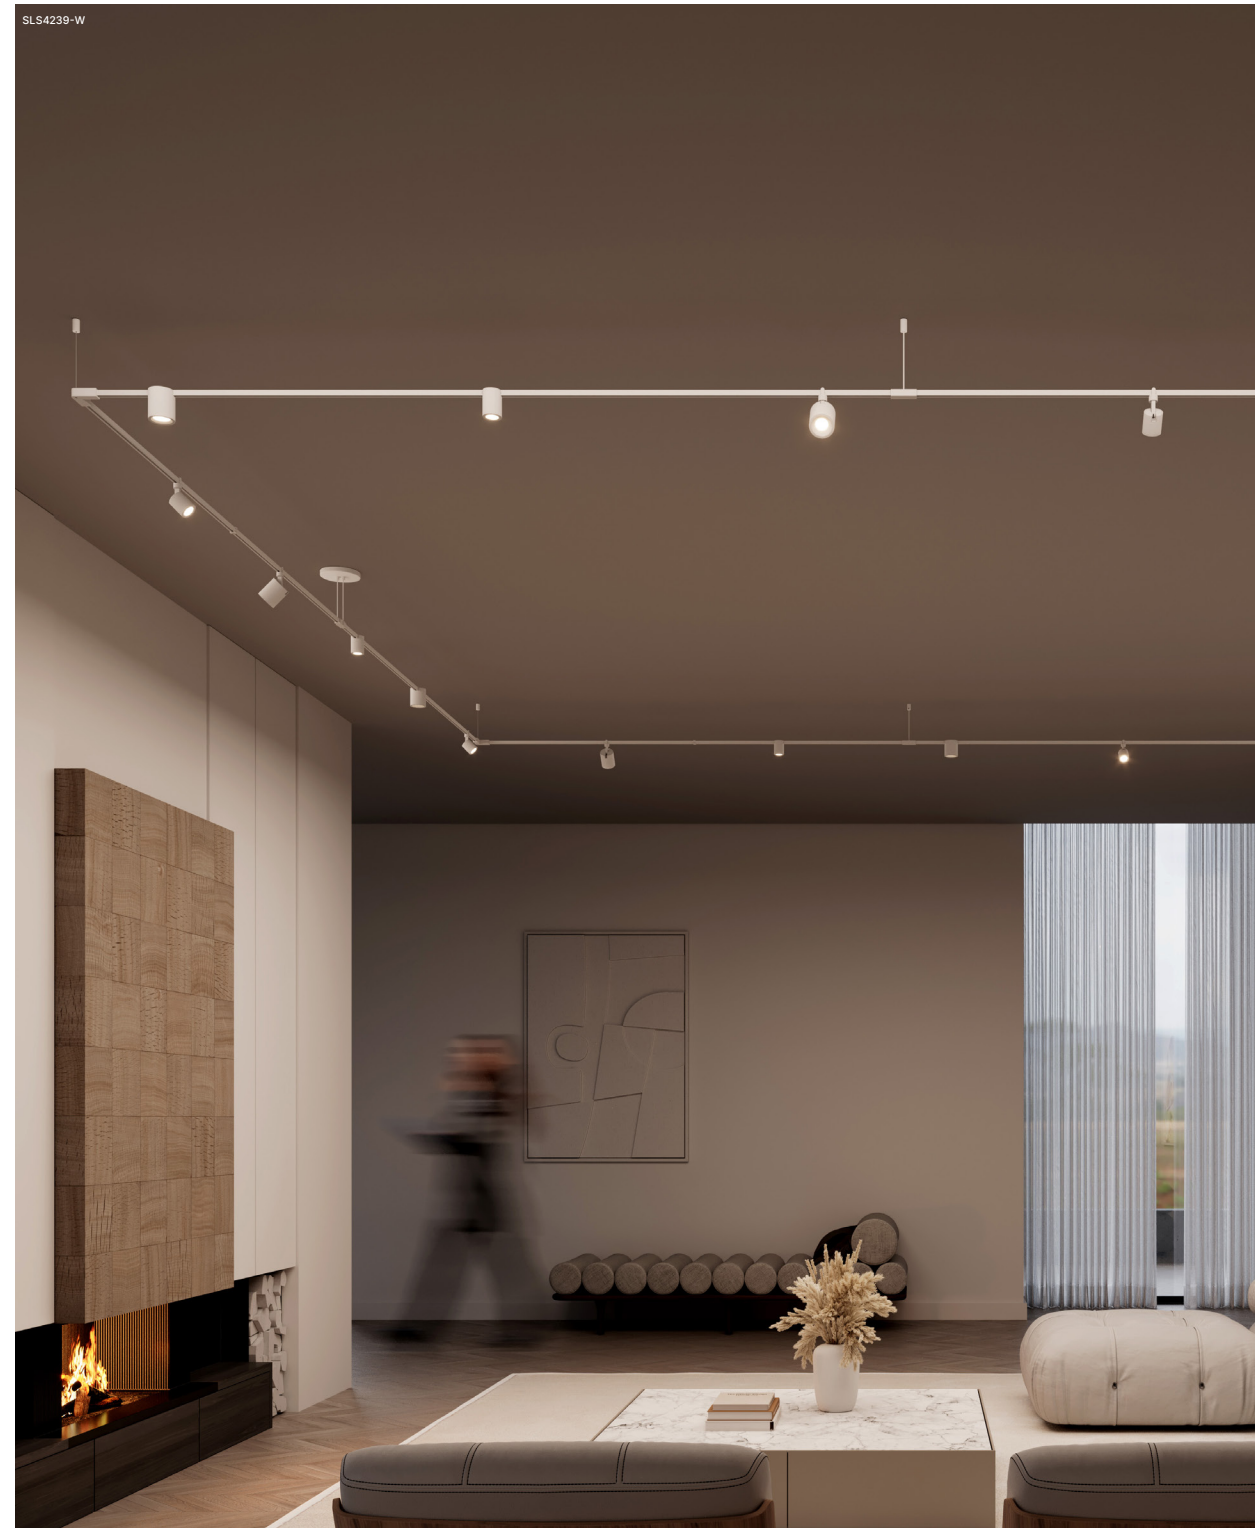

Suspenders Path Square

12' x 12' 1 — Tier Path Square with
Precise & Power Precise Smooth Cylinder Luminaires

Materials: Aluminum Body

Finishes: ● SLS4239-K
○ SLS4239-W

Typology: Pendant/ Surface Mount
Dimensions: 147W x 147L x 5H
Electrical: 3000K
90 CRI

SLS4239-W
Shown with

Precise Direct Mount Smooth
1DXXXCH08W-X (x4)

Precise Bar-Mounted Aimable Smooth
1DXXXCH08W (x4)

Power Precise Direct Mount Smooth
1DXXXCH09W-X (x4)

Power Precise Bar-Mounted Aimable Smooth
1DXXXCH09W (x4)