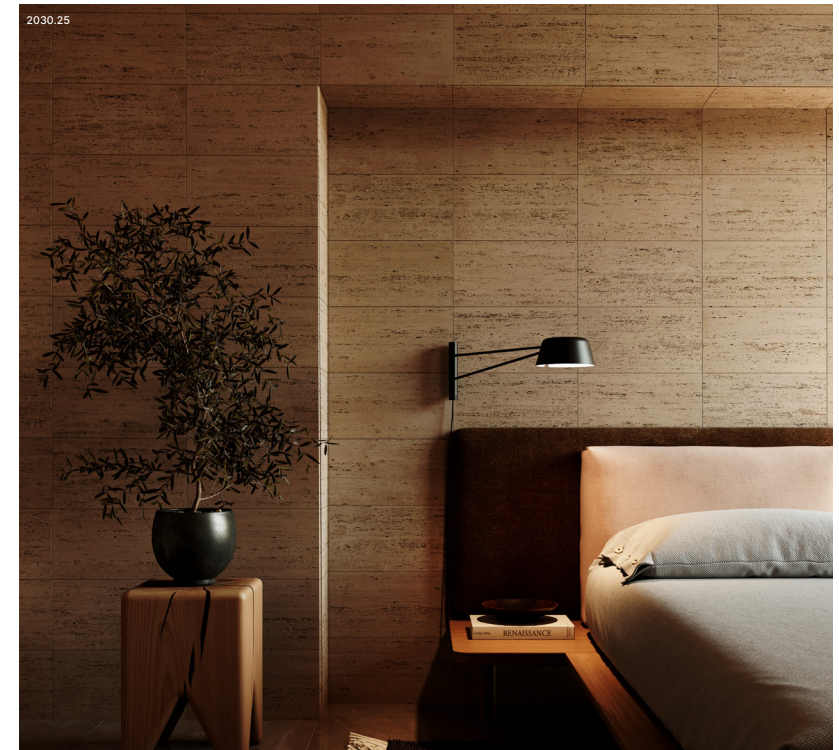

**Typology:** 3 Light Round Pendant 2033  
**Dimensions:** ø35.75 x 12H  
**Electrical:** 8.5W LED x 3  
1800 Lumens  
3000K, 90 CRI

**Typology:** 5 Light Round Pendant 2035  
**Dimensions:** ø45.25 x 12H  
**Electrical:** 8.5W LED x 5  
3000 Lumens  
3000K, 90 CRI

## Ray<sup>W</sup>all Lamp

Ray Wall Lamps feature soft shades and delicate arms that rotate on an axis for functional, elegant lighting. This collection has a wide range of applications, from a bedside wall lamp to a workspace or study, to a hospitality environment. Ray is available in three body finishes and five interchangeable shade finishes, including a signature Oxide Red finish.