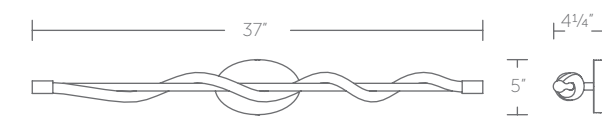

WS-77127

WS-77137