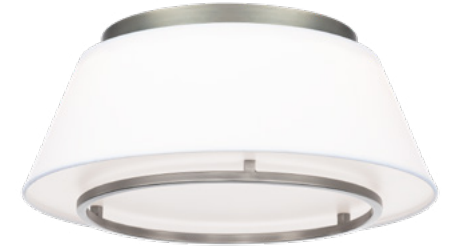

FM-53116-BN shown