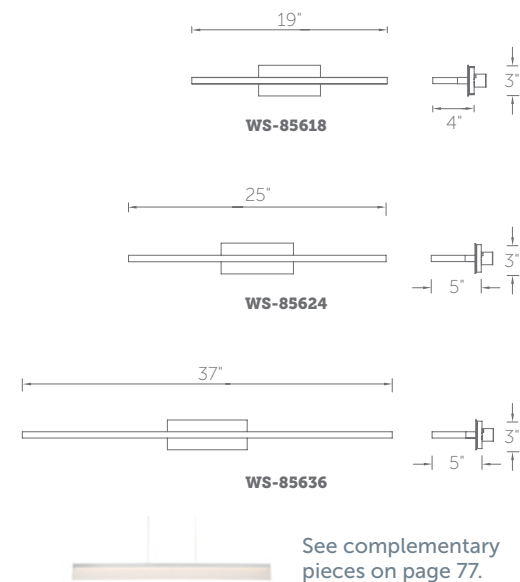

Finish

AL:
Brushed Aluminum

BK:
Black

WT:
White

Example: **WS-85618-WT**

“Slender, minimalist design for modern spaces; casts an extensive layer of soft, balanced light throughout your space.”

SVELTE

16", 22" & 34" LED SCONCE + BATH

- Frontlight with ceramic silk-screen mitered glass diffuser
- Conversion plate included to accommodate 4" junction box
- Built in color temperature adjustability. Switch from 2700K/3000K/3500K.
- ACLED driverless technology
- May be mounted on wall in all orientations

Color Temp: 2700K/3000K/3500K
CRI: 90
Dimming: 100% - 10% ELV
Rated Life: 80,000 hours
Input: 120V (277V special order)

WS-7316: Size: 16" Watt: 24W
LED Lumens: Up to 2,000
Delivered Lumens: Up to 1,135

WS-7322: Size: 22" Watt: 34W
LED Lumens: Up to 2,800
Delivered Lumens: Up to 1,632

WS-7334: Size: 34" Watt: 54W
LED Lumens: Up to 4,400
Delivered Lumens: Up to 2,626

Finish

BN:
Brushed Nickel

CH:
Chrome

Example: **WS-7316-CH**
For 277V, add an "F" before the finish: **WS-7316F-CH**

“The picture of refinement.”