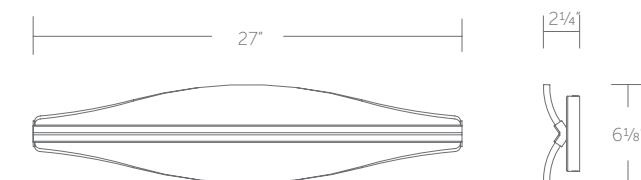

Finish

BK:
Black
Example: **WS-95227-BK**

WS-95227: Size: 27" Watt: 28W
LED Lumens: 2,120 Delivered Lumens: 1,898

WS-95227