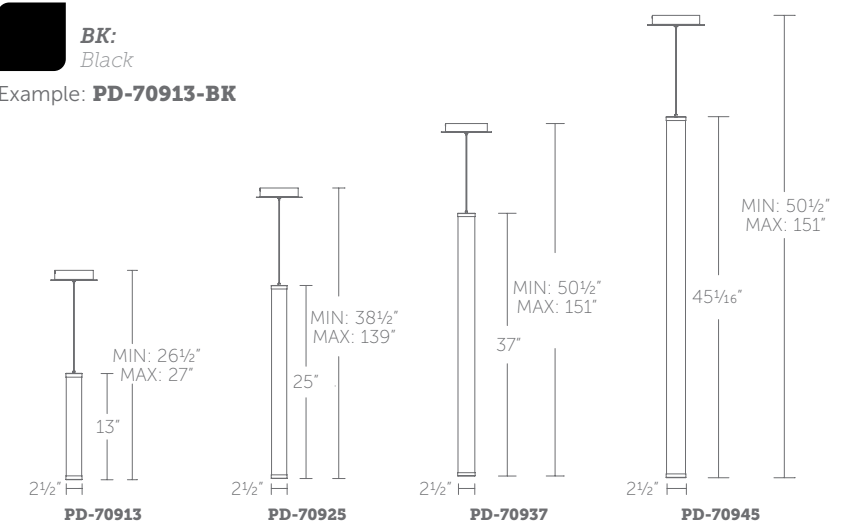

Finish

BN:
Brushed Nickel

BK:
Black

Example: **PD-70913-BK**