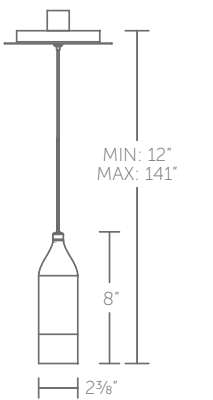

### Finish

AB:  
Aged Brass

BK:  
Black

CH:  
Chrome

Example: PD-76908-AB

For title 24 option add "T24" before the finish: PD-76908-T24-AB

“ Drops of liquid metal, alone or in multiples for a futuristic look. ”