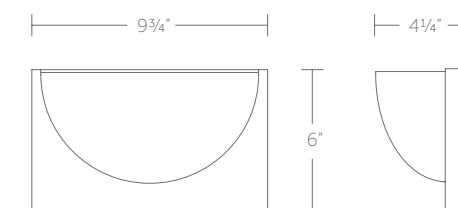

“An updated classic. Crescent styled element with up and down light perfect for over a vanity, a console or bedside.”

10" LED SCONCE

- Ambient and downward illumination with opal glass diffuser
- Canopy conceals a proprietary 120V driver

Color Temp: 3000K
CRI: 90
Dimming: 100% - 10% ELV
Rated Life: 54,000 hours
Input: 120V

Finish

AB:
Aged Brass

BN:
Brushed Nickel

Example: **WS-27010-AB**

WS-27010: Size: 10" Watt: 18W
LED Lumens: 890 Delivered Lumens: 651

WS-27010