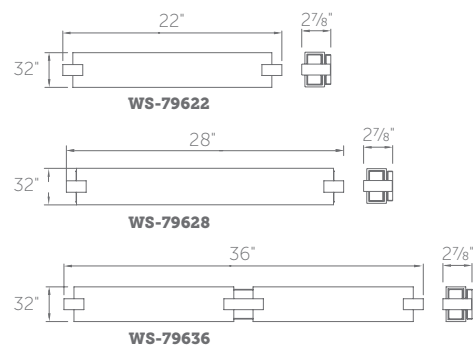

**WS-79628:** Size: 28" Watt: 40W  
 LED Lumens: Up to 3,700 Delivered Lumens: Up to 2,600

**WS-79636:** Size: 36" Watt: 47W  
 LED Lumens: Up to 4,850 Delivered Lumens: Up to 3,500

“ Two polished nickel clips gently restrain the tempered, mitered glass diffuser. An elegant meditation on balance. ”