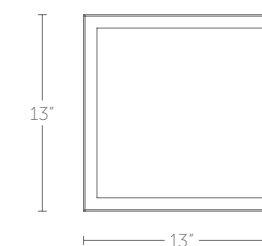

FM-W33113

See complementary pieces
on page 288-289.