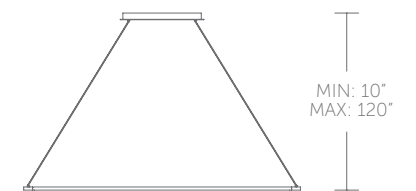

Rotatable:

PD-15052

“ Slim, open, geometric styling. Adjustable. ”