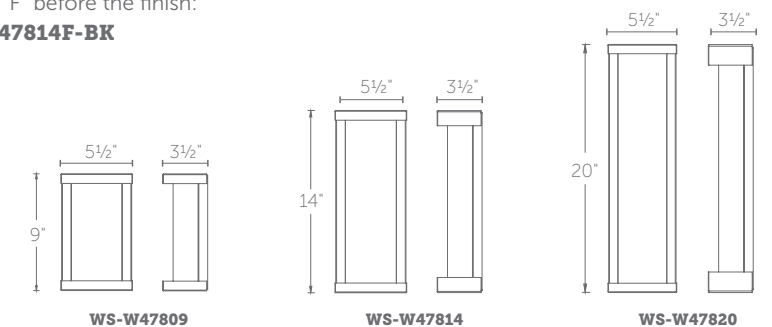

“ Clean, simple form with weather-resistant black or durable stainless steel. Mount it vertically or horizontally. ”