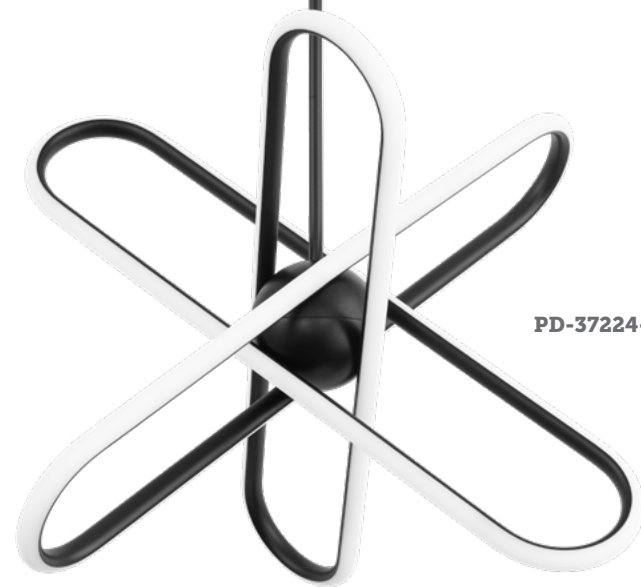

## 44" LED PENDANT

- Downlight with silicone diffuser
- Low profile, adjustable powered aircraft cables for an ultra-clean look
- Slide-on rectangular canopy design with minimal hardware
- May be mounted on a sloped ceiling
- Thin canopy conceals a proprietary 120V/277V driver

### Finish

**BK:**  
Black

**BN:**  
Brushed Nickel

Example: **PD-33244-BN**

**PD-33244:** Size: 44" Watt: 36W  
 LED Lumens: 2,500 Delivered Lumens: 1,512

See complementary pieces on page 8-9.

PD-33244-BN shown

“Sleek slinky metal with a complementary silicone diffuser illuminates as an eye-catching pendant, perfect for lighting islands, counters and bars.”

PD-37224-BK shown

TITLE 24  
CALIFORNIA

## 24" LED PENDANT

- Omnidirectional diffused illumination
- Three 12" and one 6" downrods included (additional downrods available)
- Spin-on round canopy with minimal hardware
- May be mounted on a sloped ceiling
- Thin canopy conceals a proprietary 120V/277V driver