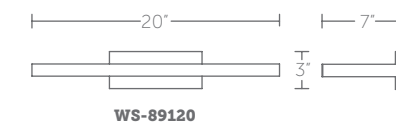

WS-89128-27, WS-89128-30, WS-89128-35:

Size: 28" Watt: 17W
LED Lumens: Up to 1,412 Delivered Lumens: Up to 1,300