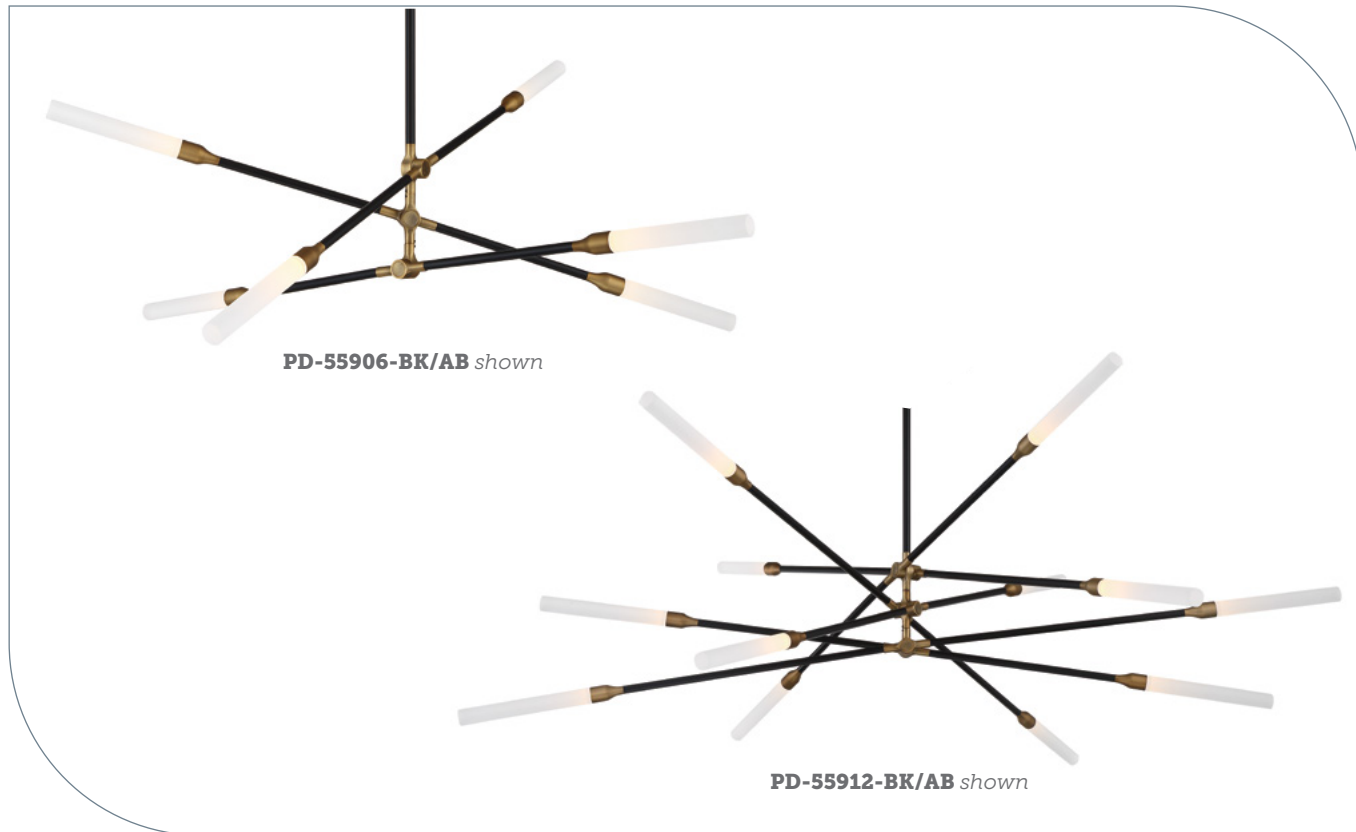

PD-55906-BK/AB shown

PD-55912-BK/AB shown

HOUDINI

6 & 12 LIGHT LED CHANDELIER

- Rotatable light bar to create desired look
- Three 12 inch and one 6 inch rods included (additional extension rods available)
- May be mounted on a sloped ceiling
- Canopy conceals a proprietary universal 120V-220V-277V driver

Color Temp: 3000K
CRI: 90
Dimming: 100% - 10% ELV
Rated Life: 36,000 hours
Input: 120V-277V

Finish

BK/AB:
Black/Aged Brass
Example: PD-59906-BK/AB

PD-55906: Lights: 6 Watt: 16W
LED Lumens: 685 Delivered Lumens: 427

PD-55912: Lights: 12 Watt: 31W
LED Lumens: 1,370 Delivered Lumens: 796