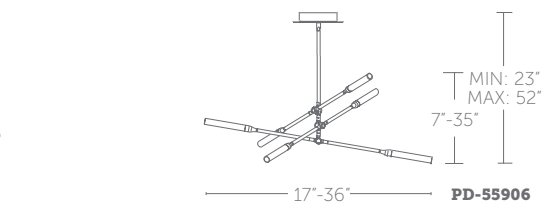

HOUDINI

6 & 12 LIGHT LED CHANDELIER

- Rotatable light bar to create desired look
- Three 12 inch and one 6 inch rods included (additional extension rods available)
- May be mounted on a sloped ceiling
- Canopy conceals a proprietary universal 120V-220V-277V driver

Color Temp: 3000K
CRI: 90
Dimming: 100% - 10% ELV
Rated Life: 36,000 hours
Input: 120V-277V

Finish

BK/AB:
Black/Aged Brass
Example: PD-59906-BK/AB

PD-55906: Lights: 6 Watt: 16W
LED Lumens: 685 Delivered Lumens: 427

PD-55912: Lights: 12 Watt: 31W
LED Lumens: 1,370 Delivered Lumens: 796

“ Waving wands deliver cutting edge LED magic. ”

TRAP

20", 27" & 38" LED PENDANT

- Low profile, adjustable powered aircraft cables for an ultra-clean look, black aircraft cable for BK finish and clear aircraft cable for CH finish
- May be mounted on a sloped ceiling
- Canopy conceals proprietary universal 120V-220V-277V driver

Color Temp: 3000K
CRI: 90
Dimming: 100% - 10% ELV, 100% - 5% 0-10V
Rated Life: 50,000 hours
Input: 120V-277V

Finish

BK:
Matte Black
CH:
Chrome

Example: PD-95827-CH

PD-95820: Size: 20" Watt: 35W
LED Lumens: 2,488 Delivered Lumens: 1,914

PD-95827: Size: 27" Watt: 65W
LED Lumens: 4,759 Delivered Lumens: 3,953

PD-95838: Size: 38" Watt: 79W
LED Lumens: 5,580 Delivered Lumens: 4,293

“ Futuristic design meets top-tier technology. ”