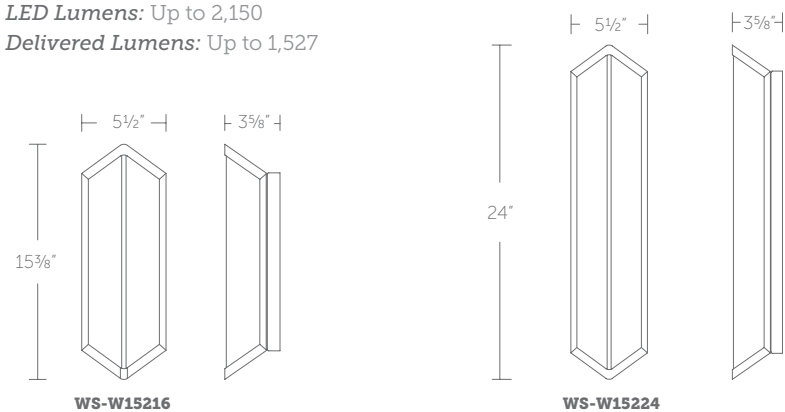

### WS-W15224-30, WS-W15224-35, WS-W15224-40:

Size: 24" Watt: 25W  
 LED Lumens: Up to 2,150  
 Delivered Lumens: Up to 1,527

“ A sublime luminous spirit, this cutting edge wall luminaire's design and brilliant illumination adds style to your exterior. ”