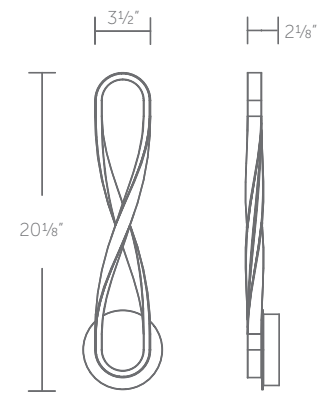

### Finish

**BK:**  
Black

**CH:**  
Chrome

Example: **WS-79220-BK**

**WS-79220:** Size: 20" Watt: 11W  
 LED Lumens: 1,000 Delivered Lumens: 462

**WS-79220**

See complementary pieces on page 84-85.

“A curvaceous indoor sconce adding elegant drama and a rhythmic vibe to your space.”