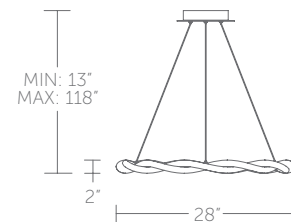

PD-31228

Finish

BK:
Black

BN:
Brushed Nickel

Example: PD-31228-BK