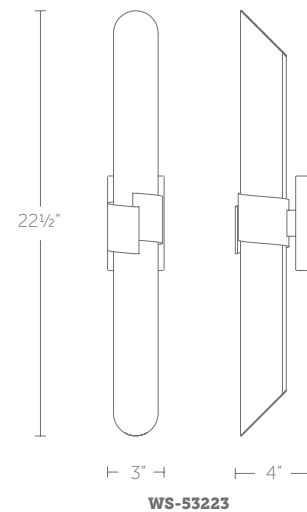

### Finish

**BK:**  
Black

**BN:**  
Brushed Nickel

Example: **WS-53223-BN**

“Sleek etched extruded acrylic offering flattering illumination around a mirror in fine powder rooms.”

WS-53223-BN shown

WS-95227-BK shown