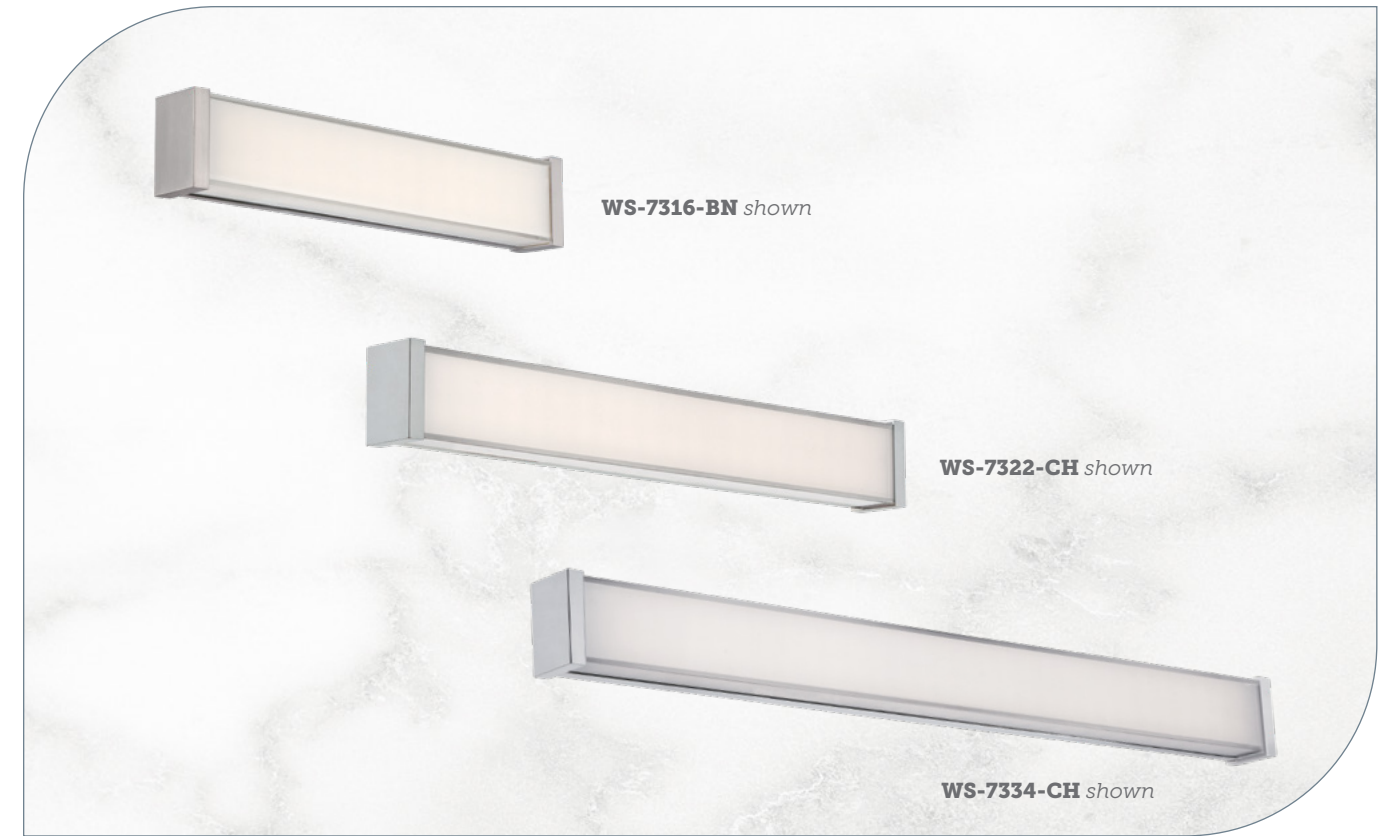

### Finish

**AL:**  
Brushed Aluminum

**BK:**  
Black

**WT:**  
White

Example: **WS-85618-WT**

“Slender, minimalist design for modern spaces; casts an extensive layer of soft, balanced light throughout your space.”