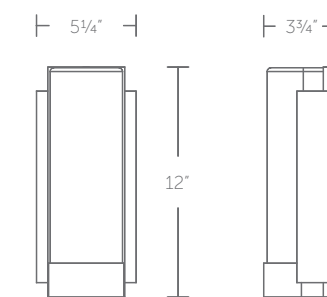

Finish

BK:
Black

Example: **WS-85212-30-BK**

WS-85212-27, WS-85212-30, WS-85212-35:

Size: 12" Watt: 17W

LED Lumens: 1,300 Delivered Lumens: Up to 485

WS-85212