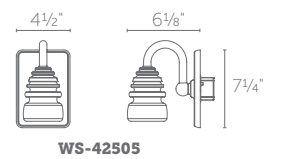

Finish

AB:
Aged Brass

PN:
Polished Nickel

Example: **WS-42524-AB**