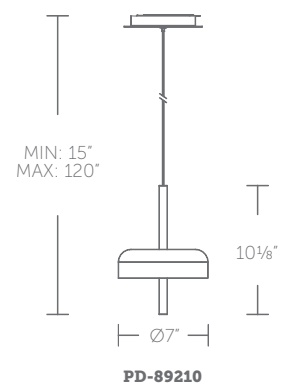

Finish

BK/GO:
Black/Gold

BN:
Brushed Nickel

Example: **PD-89210-BK/GO**

PD-89210