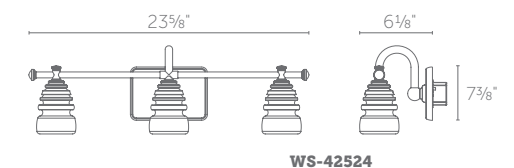

Finish

AB:
Aged Brass

PN:
Polished Nickel

Example: **WS-42524-AB**