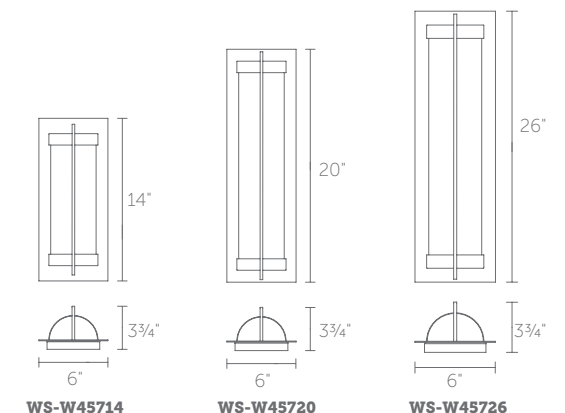

**WS-W45726:** Size: 26" Watt: 35W  
 LED Lumens: 3,273 Delivered Lumens: 1,026

“ *A timeless contemporary guardian.* ”

WS-W41716-BZ shown

WS-W41722-BZ shown