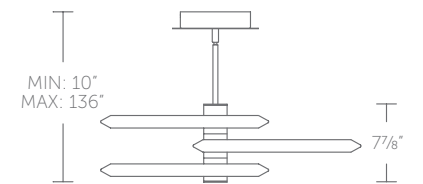

Finish

- **AB:** Aged Brass
- **BK:** Black
- **CH:** Chrome

Example: **PD-94940- BK**

PD-94940