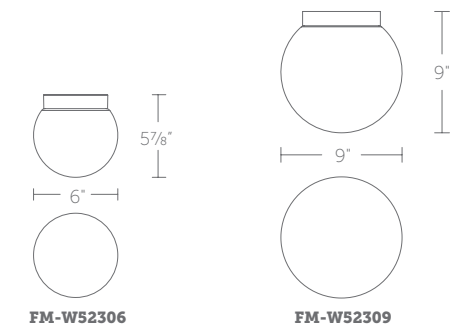

See complementary pieces on page 60-61.