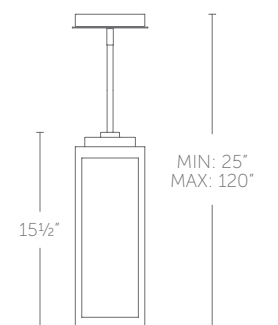

See complementary pieces on page 282-283.