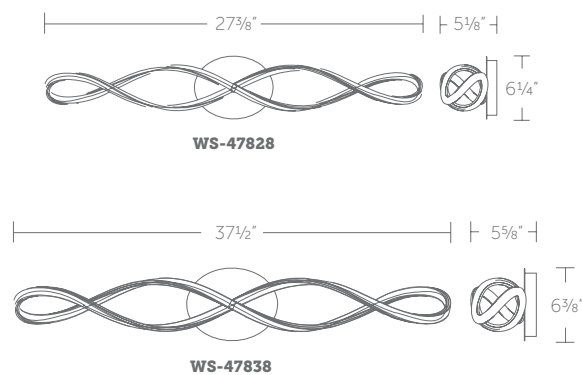

### Finish

**CH:**  
 Chrome

Example: **WS-47828-CH**

“Eternally waving bands of light weave playfully in and out on this flowing modern design.”

See complementary pieces on page 102-103.