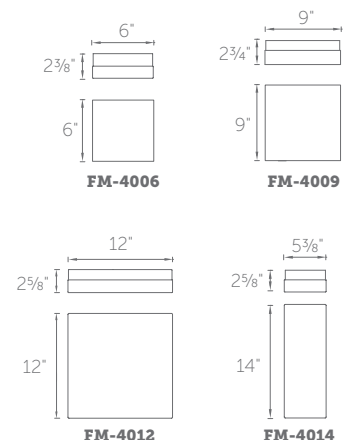

Finish

Example: **FM-4009-30-BN**
For 277V special order, add an "F" before the color temperature: **FM-4006F-27-BN**

“ Versatile, clean cut luminaire with crisp angles. Optimal ambient lighting complements nearly any room design. ”