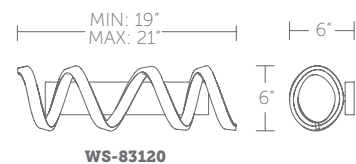

MARQUES

TITLE 24
CALIFORNIA

20", 29" & 39" LED SCONCE + BATH

- Omnidirectional illumination
- Conversion plate included to accommodate 4" junction box
- Thin canopy conceals a proprietary 120V/277V driver
- May be mounted on wall in all orientations

Color Temp: 3000K
CRI: 90
Dimming: 100% - 10% ELV,
100% - 10% TRIAC
Rated Life: 50,000 hours
Input: 120V/277V

Finish

BK:
Black

TT:
Titanium

Example: **WS-83129-BK**

WS-83120: Size: 20" Watt: 15W
LED Lumens: Up to 1,297
Delivered Lumens: Up to 691

WS-83129: Size: 29" Watt: 29W
LED Lumens: Up to 2,389
Delivered Lumens: Up to 1,271

WS-83139: Size: 39" Watt: 32W
LED Lumens: Up to 2,714
Delivered Lumens: Up to 1,444

See complementary pieces
on page 236-237.

“ Graceful and noble.
Impossible to ignore. ”