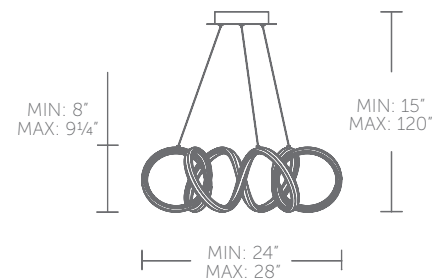

Finish

BK:
Black

BN:
Brushed Nickel

Example: **PD-71226-BK**