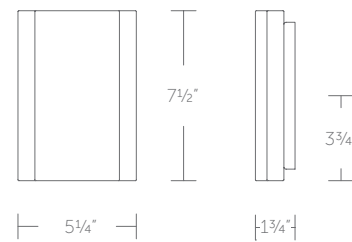

8" LED SCONCE

- Up and downlight illumination
- Built in color temperature adjustability. Switch from 2700K/3000K/3500K.
- ACLED driverless technology
- May be mounted on wall in all orientations

Color Temp: 2700K/3000K/3500K
CRI: 90
Dimming: 100% - 10% ELV, 100% - 10% TRIAC
Rated Life: 50,000 hours
Input: 120V

Finish

BK:
Black

BN:
Brushed Nickel

Example: **WS-81208-30-BN**

WS-81208-27, WS-81208-30, WS-81208-35:
Size: 8" Watt: 11W
LED Lumens: Up to 648 Delivered Lumens: Up to 238

WS-81208

“ Rectilinear juxtaposition of modern minimal lines with classic architectural references. ”