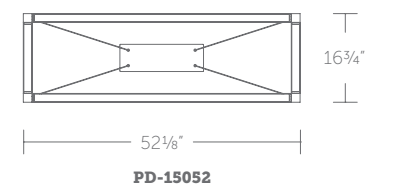

Rotatable:

PD-15052

“ Slim, open, geometric styling. Adjustable. ”