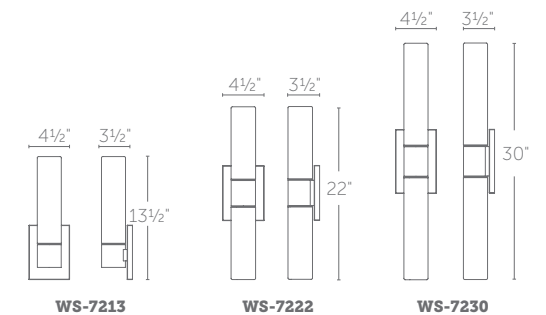

**WS-7222:** Size: 22" Watt: 26W  
 LED Lumens: Up to 2,200  
 Delivered Lumens: Up to 1,650

**WS-7230:** Size: 30" Watt: 31W  
 LED Lumens: Up to 2,700  
 Delivered Lumens: Up to 2,250

“ Tubular, streamlined design  
 for adaptable vertical and  
 horizontal oriented lighting.  
 A sleek enhancement  
 to any décor. ”