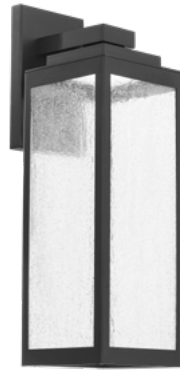

WS-W17218-BK shown