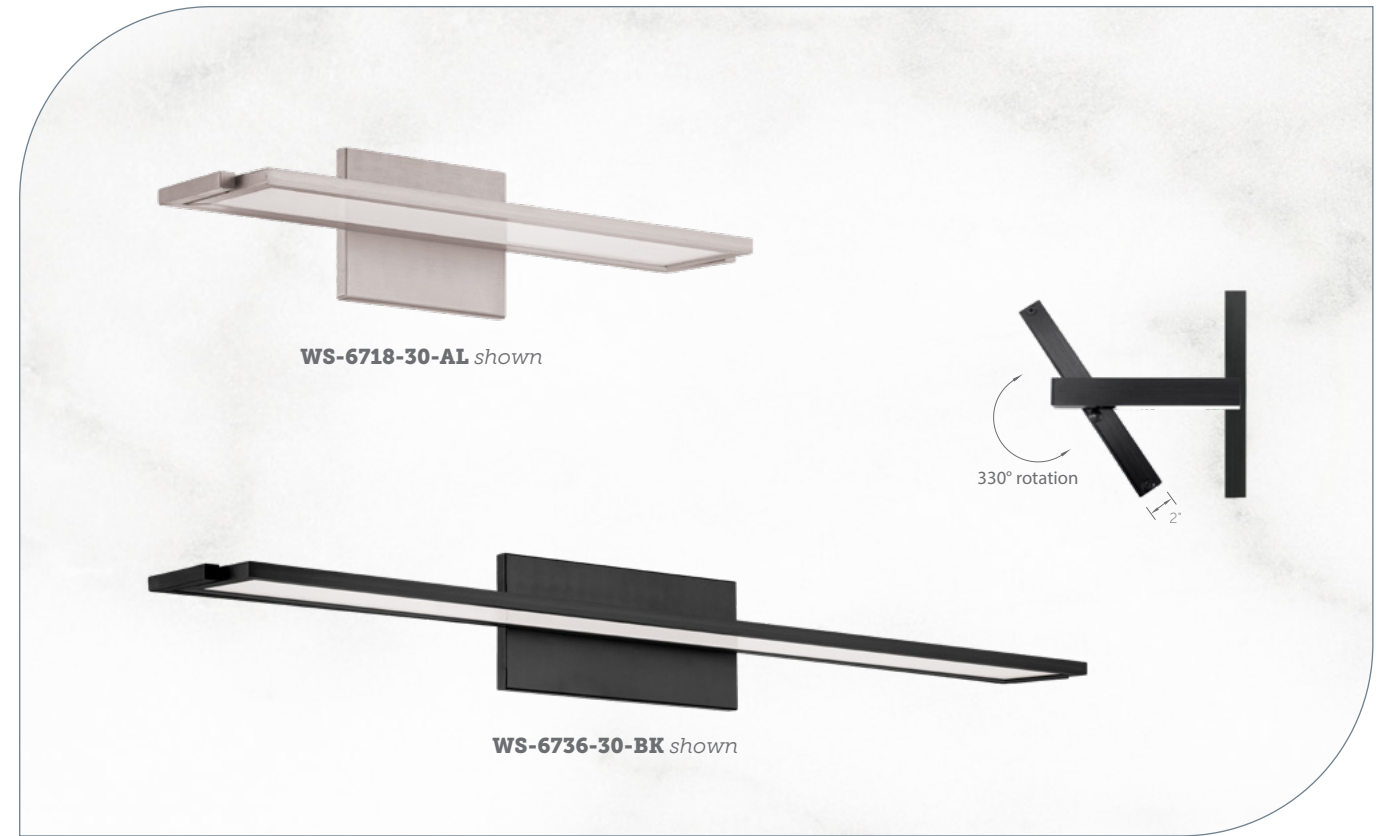

### Finish

**CH:**  
 Chrome

Example: **WS-47828-CH**

“Eternally waving bands of light weave playfully in and out on this flowing modern design.”

See complementary pieces on page 102-103.