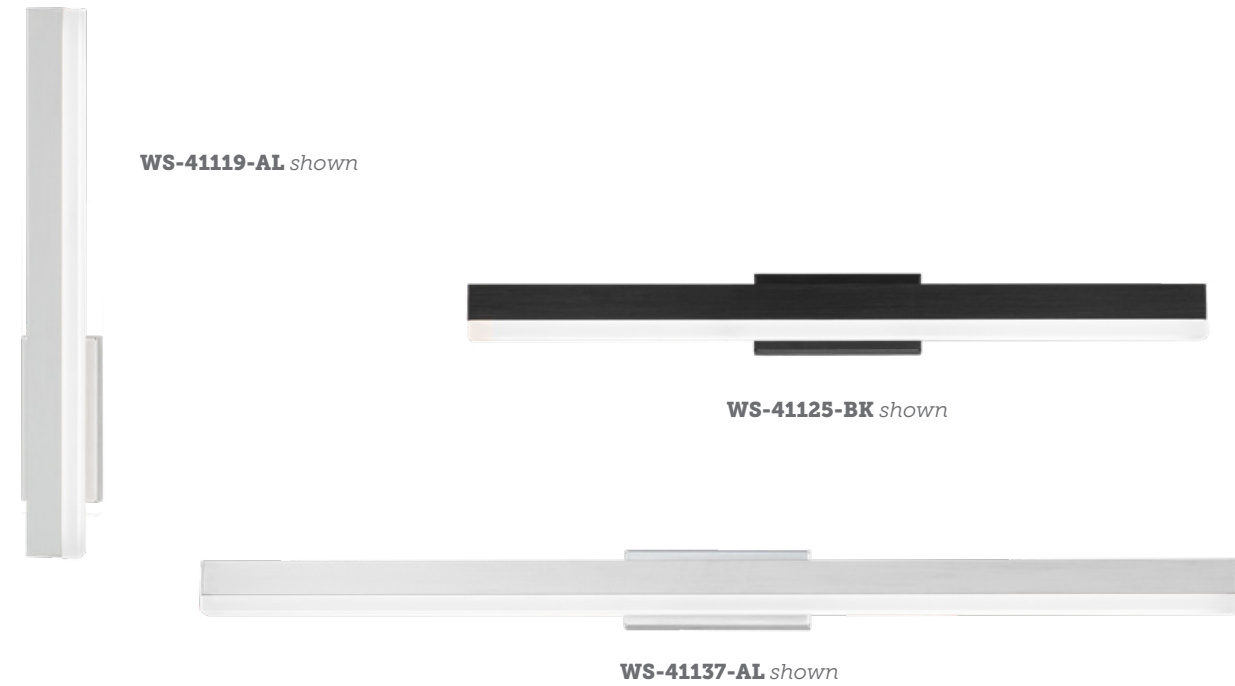

### WS-73123-27, WS-73123-30, WS-73123-35:

Size: 24" Watt: 11W  
 LED Lumens: Up to 542  
 Delivered Lumens: Up to 340

See complementary pieces on page 24-25.

WS-73117

WS-73123