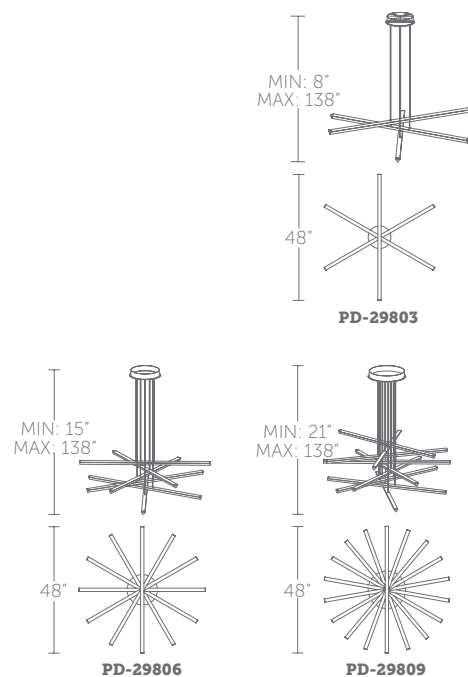

“ A clean look no matter how you hang it. ”

PD-29803-AL shown