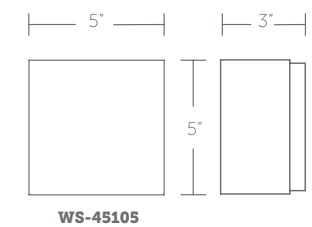

Finish

- **AB:** Aged Brass
- **BK:** Black
- **BN:** Brushed Nickel
- **WT:** White

Example: **WS-45105-30-BN**