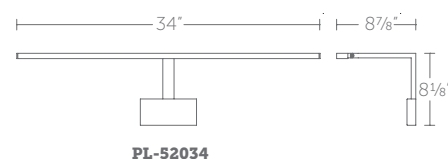

Finish

BK:
Black

BN:
Brushed Nickel

Example: **PL-52017-BN**

PL-52017: Size: 17" Watt: 15W
LED Lumens: 1,048 Delivered Lumens: 883
PL-52025: Size: 25" Watt: 21W
LED Lumens: 1,326 Delivered Lumens: 926
PL-52034: Size: 34" Watt: 26W
LED Lumens: 1,772 Delivered Lumens: 1,329

“ Robust LED illumination. Preserve colors in artwork while delivering superior color rendering. ”