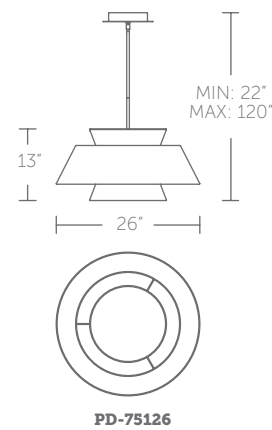

Finish

BK:
Black

Example: PD-75126-BK

“Retro mid-century modern fashion statement.”