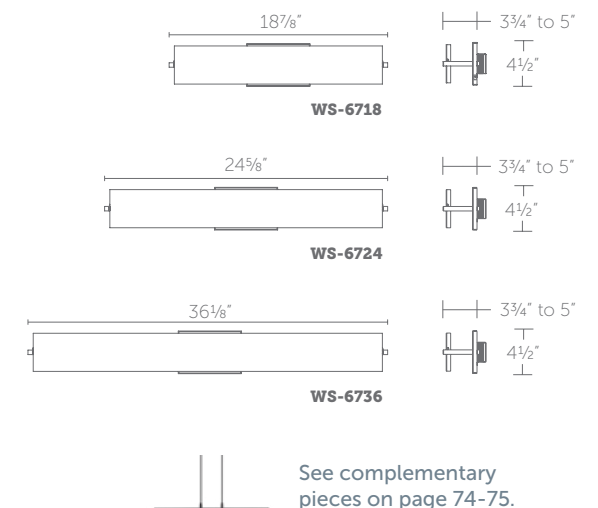

See complementary pieces on page 74-75.