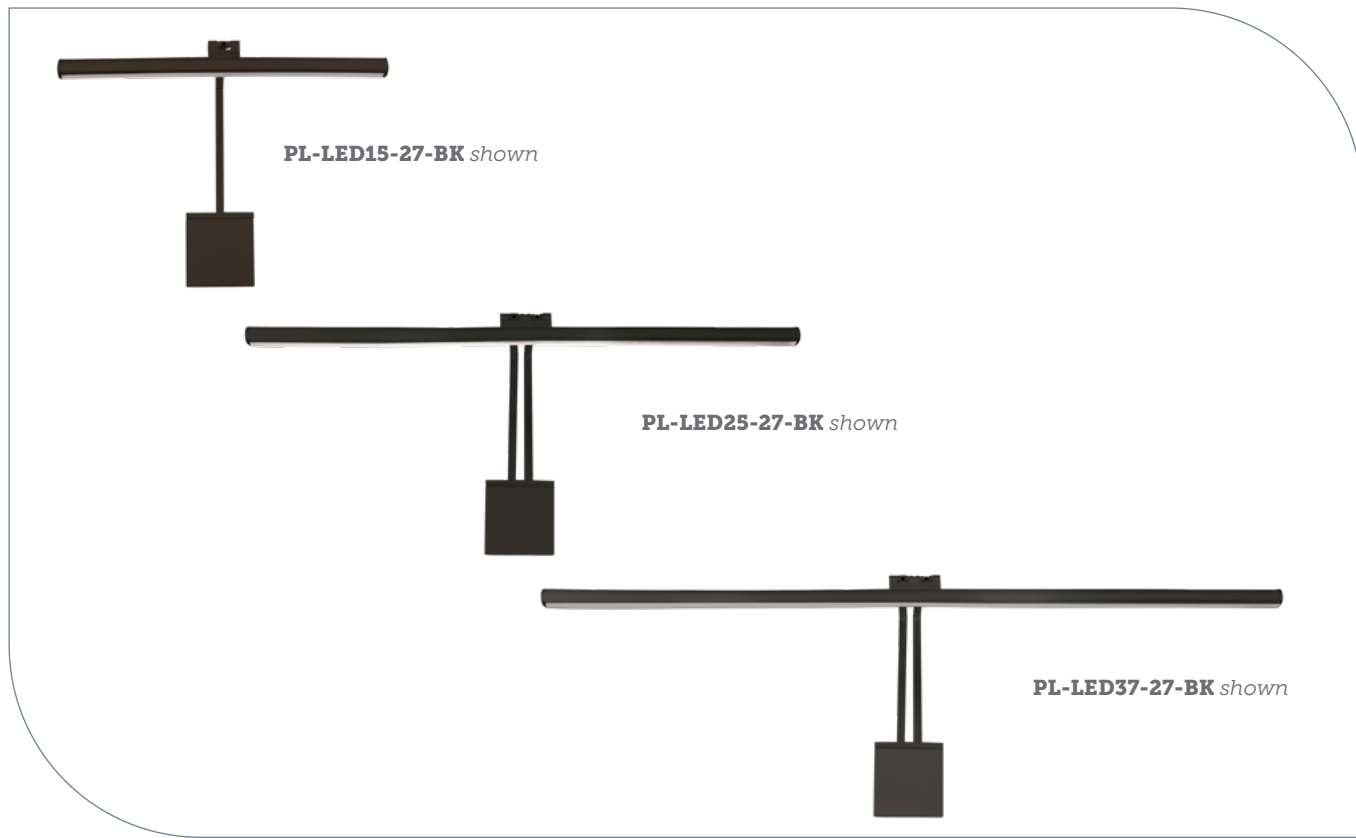

**PL-LED34-30:** Size: 34" Watt: 24W  
 LED Lumens: 1,992 Delivered Lumens: 1,500

“ Fine art illuminated. Available in two designer finishes to complement upscale artwork. ”

PL-LED17-30

PL-LED23-30

PL-LED34-30