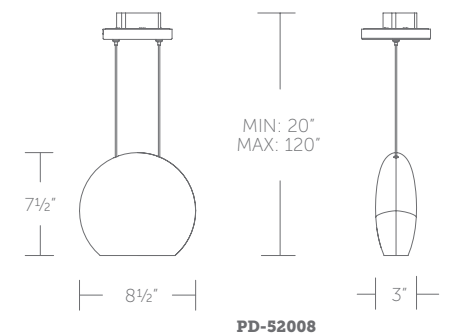

CRATER

8" MINI LED PENDANT

“Luxury in layers. A modern take on classic sophistication.”

- Downlight with clear glass and bubbled acrylic diffuser
- Low profile, adjustable powered aircraft cables for an ultra-clean look
- Junction box conceals a proprietary universal 120V-220V-277V driver

Color Temp: 3500K
CRI: 90
Dimming: 100% - 10% ELV
Rated Life: 50,000 hours
Input: 120V-277V

PD-98908: Size: 8" Watt: 6W
LED Lumens: 338 Delivered Lumens: 315

Finish

Example: PD-98908-AB
For the 24 option, add "T24" before the finish: PD-98908-T24-AB

LOLLI

8" MINI LED PENDANT

“Unique oval bronze glass pendant with a hammered optic.”

- Low profile, adjustable powered aircraft cables for an ultra-clean look
- May be mounted on a sloped ceiling
- Junction box conceals a proprietary universal 120V-220V-277V driver

Color Temp: 2700K
CRI: 90
Dimming: 100% - 10% ELV
Rated Life: 80,000 hours
Input: 120V-277V

PD-52008: Size: 8" Watt: 7W
LED Lumens: 284 Delivered Lumens: 165

Finish

Example: PD-52008-CH