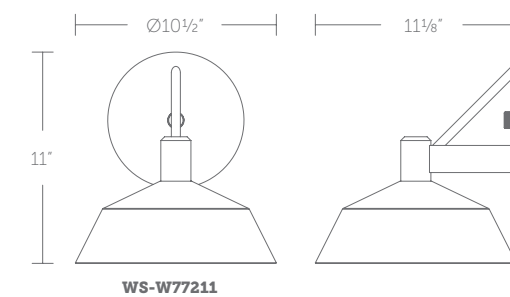

“ Industrial style meets nautical edginess. A look and design reliable for a pragmatic and aesthetic approach to the workplace or the home. ”

11" LED OUTDOOR SCONCE

- Downlight with etched acrylic diffuser
- ACLED driverless technology

Color Temp: 3000K
CRI: 90
Dimming: 100% - 10% ELV,
100% - 10% TRIAC
Rated Life: 54,000 hours
Input: 120V

Finish

AL:
Brushed Aluminum

BK:
Black

Example: **WS-W77211-BK**

WS-W77211: Size: 11" Watt: 17W
LED Lumens: 1,346 Delivered Lumens: 763