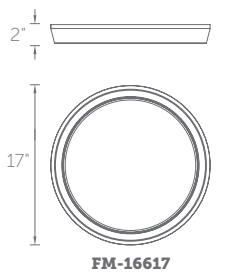

CORSO

18" & 23" LED CEILING MOUNT

- Canopy conceals a proprietary universal 120V-220V-277V driver
- May be mounted on ceiling or wall

Color Temp: 3000K
CRI: 90
Dimming: 100% - 10% ELV,
100% - 5% 0-10V
Rated Life: 50,000 hours
Input: 120V-277V

FM-33718: Size: 18" Watt: 25W
LED Lumens: 1,675 Delivered Lumens: 721

FM-33723: Size: 23" Watt: 34W
LED Lumens: 2,166 Delivered Lumens: 728

Finish

AL:
Brushed Aluminum
Example: **FM-33718-AL**

“Promenade of light.
A self illuminating
halo within.”

PLANETS

17" LED CEILING MOUNT

- Fixture conceals a proprietary universal 120V-220V-277V driver
- May be mounted on ceiling or wall

Color Temp: 3500K
CRI: 90
Dimming: 100% - 10% ELV
Rated Life: 63,000 hours
Input: 120V-277V

FM-16617: Size: 17" Watt: 60W
LED Lumens: 5,310 Delivered Lumens: 2,355

Finish

BN:
Brushed Nickel
Example: **FM-16617-BN**

“Cosmically proportioned
decorative ceiling-mount
luminaires. Illuminate
evenly for an out of this
world experience.”