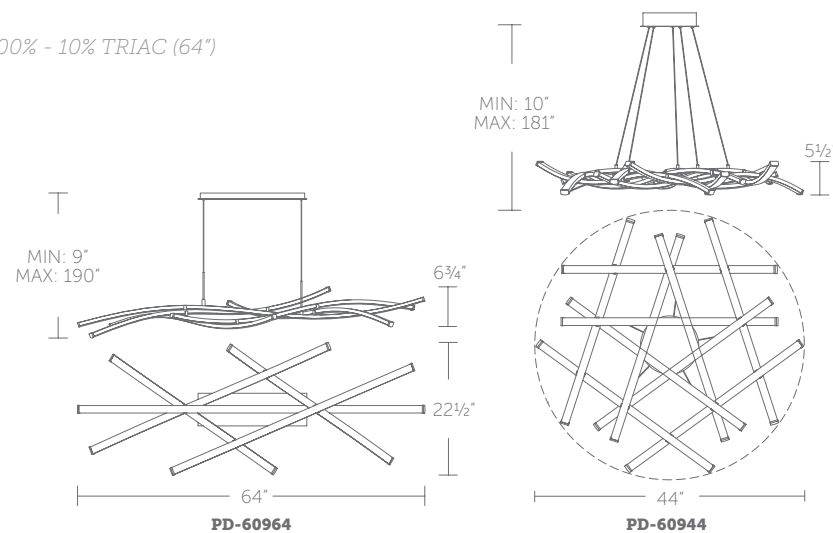

Finish

Example: PD-60944-CH

PD-60944-CH shown

“ Flowing bands of light converge in this unique and striking pendant. ”