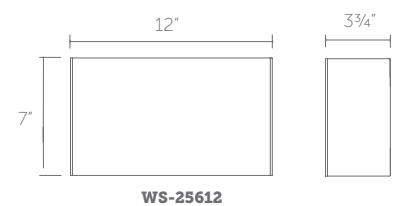

BLOK

12" LED SCONCE

“ Safety and style.
Emergency battery backup
concealed within. ”

- Up and downlight illumination
- Built in color temperature adjustability. Switch from 2700K/3000K/3500K.
- Fixture conceals a proprietary universal 120V-220V-277V driver
- May be mounted on wall in all orientations
- Emergency battery backup option (special order)

Color Temp: 2700K/3000K/3500K
CRI: 90
Dimming: 100% - 10% ELV
Rated Life: 70,000 hours
Input: 120V-277V

Finish

BK:
Black

SN:
Satin Nickel

WT:
Textured White

Example: **WS-25612-WT**
For emergency battery, add -EM after
the finish: **WS-25612-WT-EM**

POCKET

7" LED SCONCE

“ An appealing cylindrical
profile with a powerful LED
makes the perfect accent. ”

- Up and downlight illumination
- ACLED driverless technology
- May be mounted on wall in all orientations

Color Temp: 3000K
CRI: 90
Dimming: 100% - 10% ELV
Rated Life: 50,000 hours
Input: 120V

WS-30907: Size: 7" Watt: 22W
LED Lumens: 1,018 Delivered Lumens: 713

Finish

AB:
Aged Brass

BN:
Brushed Nickel

BK:
Black

WT:
White

Example: **WS-30907-AB**