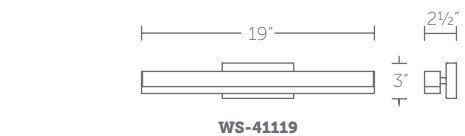

- Directional light with an etched diffuser
- Adjustable backplate
- Conversion plate included to accommodate 4" junction box
- Built in color temperature adjustability. Switch from 2700K/3000K/3500K.
- Thin canopy conceals a proprietary 120V/277V driver
- May be mounted on wall in all orientations

Color Temp: 2700K/3000K/3500K
CRI: 90
Dimming: 100% - 10% ELV, 100% - 10% TRIAC
Rated Life: 50,000 hours
Input: 120V/277V

Finish

AL:
Brushed Aluminum

BK:
Anodized Black

Example: **WS-41119-BK**

WS-41119: Size: 19" Watt: 16W
LED Lumens: 1,247
Delivered Lumens: 688

WS-41125: Size: 25" Watt: 19W
LED Lumens: 1,421
Delivered Lumens: 824

WS-41137: Size: 37" Watt: 28W
LED Lumens: 2,247
Delivered Lumens: 1,301