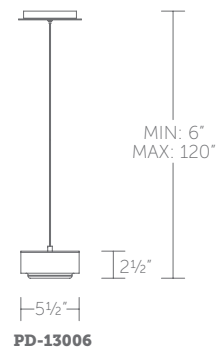

OHM

6" MINI LED PENDANT

- Low profile, adjustable powered aircraft cables for an ultra-clean look with matching color
- May be mounted on a sloped ceiling
- Thin canopy conceals a 120V driver

Color Temp: 3000K
CRI: 90
Dimming: 100% - 10% ELV, 100% - 10% TRIAC
Rated Life: 50,000 hours
Input: 120V

PD-13006: Size: 6" Watt: 13W
LED Lumens: 1,200 Delivered Lumens: 553

Finish

BK:
Black

Example: PD-13006-BK

“ Modern elegance paired with advanced luminosity. ”

PD-13006

ACTION

8" MINI LED PENDANT

- Downlight with die-cast etched acrylic diffuser
- Low profile, adjustable powered aircraft cables for an ultra-clean look
- Junction box conceals a proprietary universal 120V-220V-277V driver

Color Temp: 3000K
CRI: 90
Dimming: 100% - 10% ELV
Rated Life: 50,000 hours
Input: 120V-277V

PD-76908: Size: 8" Watt: 7W
LED Lumens: 674 Delivered Lumens: 573

Finish

AB:
Aged Brass

BK:
Black

CH:
Chrome

Example: PD-76908-AB

For title 24 option add "T24" before the finish: PD-76908-T24-AB

“ Drops of liquid metal, alone or in multiples for a futuristic look. ”