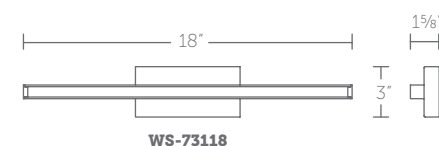

### Finish

**BK:**  
Black

**BN:**  
Brushed Nickel

**CH:**  
Chrome

Example: **WS-73124-BN**

**WS-73118:** Size: 18" Watt: 6W  
 LED Lumens: 271  
 Delivered Lumens: 173

**WS-73124:** Size: 24" Watt: 6W  
 LED Lumens: 393  
 Delivered Lumens: 275