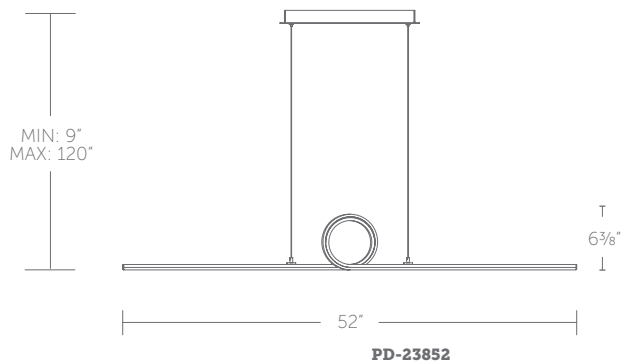

Finish

- **AL:** Brushed Aluminum
- **BK:** Black

Example: **PD-23852-BK**

“ Luminous loophole. Clever design details like weighted fasteners that keep the pendant level. ”