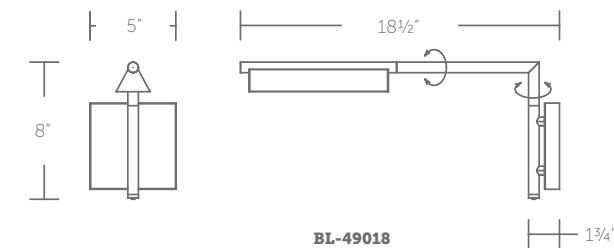

BL-48007-BK/AB shown

BL-48007-BK/BN shown

ARNE

7" LED BEDSIDE LAMP

- Fingertip touch on/off switch and dimming on the canopy
- Light source offers 330 degree horizontal rotation and a 90 degree vertical tilt
- Canopy conceals a 100V-240V driver

Color Temp: 3000K
CRI: 90
Dimming: 100% - 10% (Integral dimmer)
Rated Life: 50,000 hours
Input: 100V-240V

BL-48007: Size: 7" Watt: 9W
LED Lumens: 416 Delivered Lumens: 168

Finish

- **BK/AB:** Black/Aged Brass
- **BK/BN:** Black/Brushed Nickel

Example: BL-48007-BK/AB

“Inspired mid-century modern design. An adjustable and touch-dimming reading light.”

EERO

18" LED BEDSIDE LAMP

- Fingertip touch on/off switch and dimming on the canopy
- Arm offers 180 degree horizontal rotation
- Light source offers 230 degree horizontal rotation
- Canopy conceals a 100V-240V driver

Color Temp: 3000K
CRI: 90
Dimming: 100% - 10% (Integral dimmer)
Rated Life: 50,000 hours
Input: 100V-240V

BL-49018: Size: 18" Watt: 9W
LED Lumens: 200 Delivered Lumens: 111

Finish

- **AB:** Aged Brass
- **BK:** Black
- **BN:** Brushed Nickel

Example: BL-49018-BN

“A rotating light and laterally adjusting arm for targeted and powerful task lighting.”