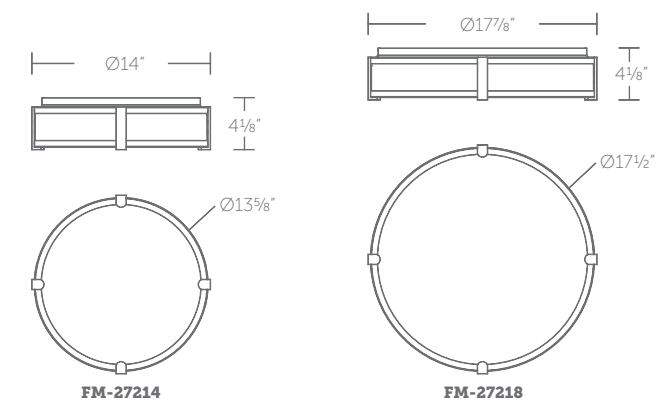

#### Finish

- AB:** Aged Brass
- BK:** Black

Example: **FM-27218-AB**

**FM-27214:** Size: 14" Watt: 25W  
 LED Lumens: 1,779 Delivered Lumens: 1,024

**FM-27218:** Size: 18" Watt: 36W  
 LED Lumens: 2,955 Delivered Lumens: 1,515