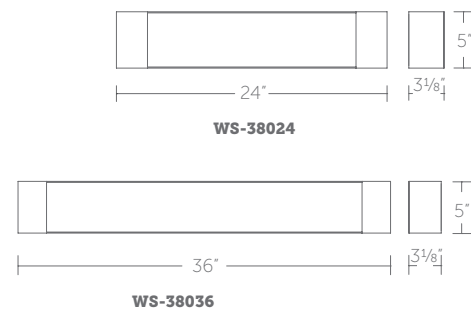

DARCY

24" & 36" LED SCONCE + BATH

- Frontlight with ceramic silk-screen mitered glass diffuser
- ACLED driverless technology
- May be mounted on wall in all orientations

Color Temp: 3000K
CRI: 90
Dimming: 100% - 10% ELV
Rated Life: 50,000 hours
Input: 120V

WS-38024: Size: 24" Watt: 34W
LED Lumens: 3,800 Delivered Lumens: 1,733
WS-38036: Size: 36" Watt: 45W
LED Lumens: 5,000 Delivered Lumens: 2,383

Finish

AB:
Aged Brass

BN:
Brushed Nickel

Example: **WS-38024-BN**

“Flattering illumination. Experience unparallel task lighting above a vanity or alongside a mirror.”

ESPRIT

15", 26" & 38" LED SCONCE + BATH

- Frontlight with etched acrylic diffuser
- Junction box conceals a proprietary universal 120V-220V-277V driver
- May be mounted on wall in all orientations

Color Temp: 3000K
CRI: 90
Dimming: 100% - 10% ELV
Rated Life: 50,000 hours
Input: 120V-277V

WS-69815: Size: 15" Watt: 11W
LED Lumens: 845 Delivered Lumens: 636

WS-69826: Size: 26" Watt: 20W
LED Lumens: 1,784 Delivered Lumens: 1,240

WS-69838: Size: 38" Watt: 30W
LED Lumens: 2,712 Delivered Lumens: 2,136

“High-performance LED modules. Slim, geometric profile.”

Finish

BN:
Brushed Nickel

CH:
Chrome

Example: **WS-69826-BN**