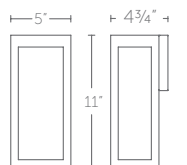

Color Temp: 3000K
CRI: 90
Dimming: 100% - 10% ELV, 100% - 10% TRIAC
Rated Life: 54,000 hours
Input: 120V

WS-W33111: Size: 11" Watt: 11W
LED Lumens: 800 Delivered Lumens: 173

WS-W33118: Size: 18" Watt: 16W
LED Lumens: 1,200 Delivered Lumens: 256

WS-W33125: Size: 25" Watt: 25W
LED Lumens: 2,000 Delivered Lumens: 347

WS-W33111