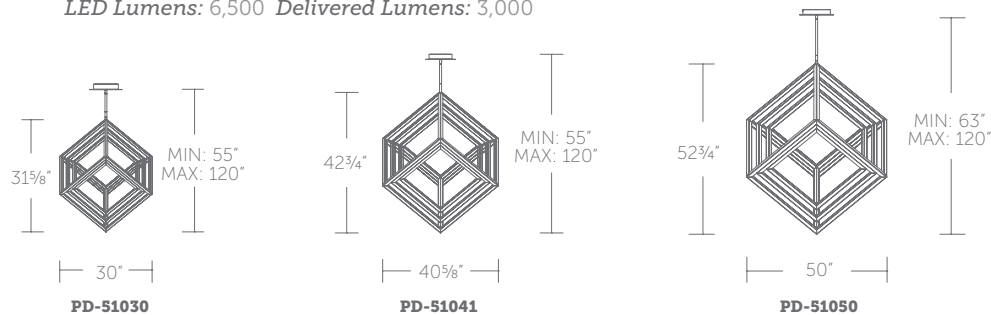

Finish

BK:
Black
Example: PD-51041-BK

PD-51030: Size: 30" Watt: 30W
LED Lumens: 4,500 Delivered Lumens: 1,600

PD-51041: Size: 41" Watt: 42W
LED Lumens: 5,600 Delivered Lumens: 2,246

PD-51050: Size: 50" Watt: 60W
LED Lumens: 6,500 Delivered Lumens: 3,000