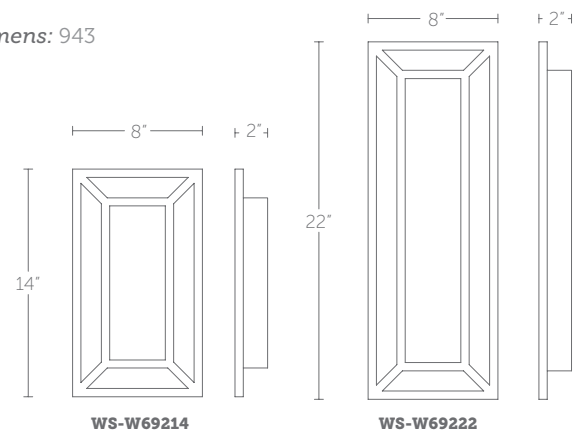

Finish

BK:
Black

Example: **WS-W69214-BK**

“Ornate and ethereal for your home exterior, this framework styled wall luminaire softly illuminates.”

WS-W69214-BK shown