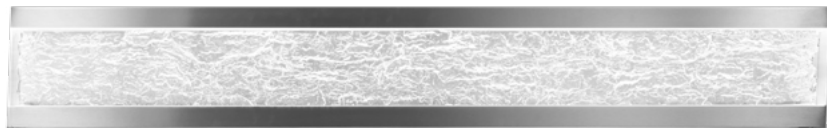

WS-34037-AL shown

27" & 37" LED SCONCE + BATH

- Up and downlight edge-lit LED with moulded diffuser deeply textured on the inside
- Fixture conceals a proprietary universal 120V-220V-277V driver
- May be mounted on wall in all orientations

Color Temp: 3500K
CRI: 90
Dimming: 100% - 10% ELV, 100% - 5% 0-10V,
100% - 10% TRIAC
Rated Life: 50,000 hours
Input: 120V-277V

Finish

AL:
Brushed Aluminum

Example: **WS-34027-AL**

WS-34027: Size: 27" Watt: 26W
LED Lumens: 1,493 Delivered Lumens: 1,356

WS-34037: Size: 37" Watt: 32W
LED Lumens: 2,122 Delivered Lumens: 1,785