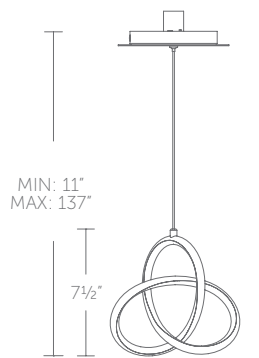

ARTEMIS

14" MINI LED PENDANT

- Three illuminating arms with frosted silicone diffuser
- Three 12" and one 6" downrods included (additional downrods available)
- Spin-on round canopy with minimal hardware
- May be mounted on a sloped ceiling
- Thin canopy conceals a proprietary 120V/277V driver

Color Temp: 3000K
CRI: 90
Dimming: 100% - 10% ELV, 100% - 10% TRIAC
Rated Life: 50,000 hours
Input: 120V/277V

PD-85114: Size: 14" Watt: 16W
LED Lumens: 1,179 Delivered Lumens: 737

Finish

Example: PD-85114-BN

“ Bringing eternal grace and lightness. ”

VORNADO

7" MINI LED PENDANT

“ Seamless curves flow infinitely. ”

- Omnidirectional diffused illumination
- Low profile, adjustable powered aircraft cables for an ultra-clean look
- Junction box conceals a proprietary universal 120V-220V-277V driver

Color Temp: 3000K
CRI: 90
Dimming: 100% - 10% ELV
Rated Life: 54,000 hours
Input: 120V-277V

PD-84907: Size: 7" Watt: 14W
LED Lumens: 1,410 Delivered Lumens: 943

Finish

Example: PD-84907-CH
For the Title 24 option, add "T24"
before the finish: PD-84907-T24-CH

See complementary pieces on page 54-55.