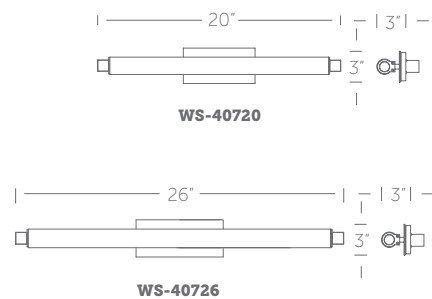

### Finish

- AL:** Brushed Aluminum
- CH:** Chrome

Example: **WS-40720-CH**

**WS-40720:** Size: 20" Watt: 15W  
 LED Lumens: 1,387 Delivered Lumens: 1,216

**WS-40726:** Size: 26" Watt: 20W  
 LED Lumens: 1,713 Delivered Lumens: 1,578