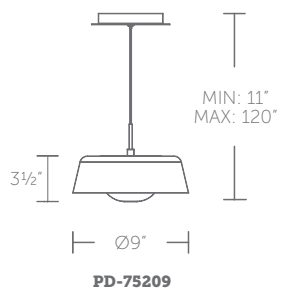

Finish

Example: **PD-75209-CH**