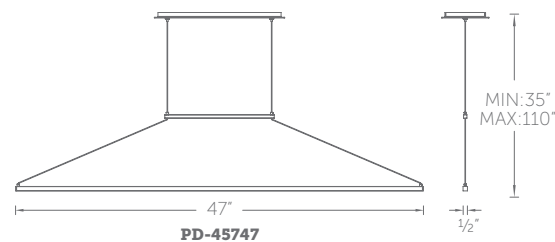

Finish

BK:
Black
Example: PD-45747-BK

“ Relatively, speaking.
An engineering marvel. ”

PD-85648-AL shown

LEVEL

48" LINEAR LED PENDANT

- Downlight with edge-lit LED
- Low profile, adjustable powered aircraft cables for an ultra-clean look
- May be mounted on a sloped ceiling
- Junction box conceals a proprietary 120V transformer

Color Temp: 3500K
CRI: 90
Dimming: 100% - 10% ELV
Rated Life: 84,000 hours
Input: 120V (277V special order)

PD-85648: Size: 48" Watt: 35W
LED Lumens: 1,620 Delivered Lumens: 1,565

Finish

AL:
Brushed Aluminum
Example: PD-85648-AL
For 277V, add an "F"
before the finish: PD-85648F-AL

“ Balanced, consistent
lighting elevated.
Remarkable edge-lit linear
blade just 1/2" wide. ”