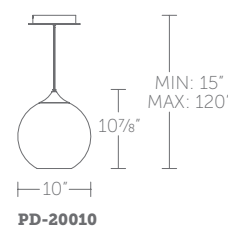

“ Classic forms elevated. ”