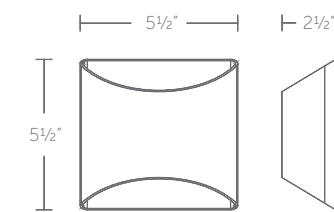

“Signature minimalism projects upward and downward illumination.”

6" LED SCONCE

- Up and downlight illumination
- Built in color temperature adjustability. Switch from 2700K/3000K/3500K.
- ACLED driverless technology
- May be mounted on wall in all orientations

Color Temp: 2700K/3000K/3500K
CRI: 90
Dimming: 100% - 10% ELV, 100% - 10% TRIAC
Rated Life: 50,000 hours
Input: 120V

Finish

Example: **WS-55206-30-BK**

WS-55206-27, WS-55206-30, WS-55206-35:
Size: 6" Watt: 11W
LED Lumens: 1,000 Delivered Lumens: Up to 391

WS-55206