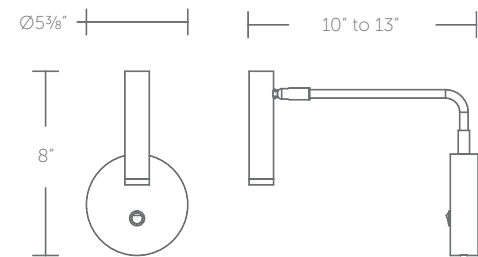

SPRIG

10" LED BEDSIDE LAMP

- On/off toggle switch on the canopy
- USB port on the bottom of the canopy for charging
- Arm offers 180 degree horizontal rotation
- Light source offers 300 degree horizontal rotation and a 180 degree vertical tilt
- Thin canopy conceals a 120V driver

Color Temp: 3000K
CRI: 90
Dimming: 100% - 10% ELV, 100% - 10% TRIAC
Rated Life: 50,000 hours
Input: 120V

Finish

- **BK:** Black
- **BN:** Brushed Nickel
- **WT:** White

Example: **BL-23210-BN**

BL-23210: Size: 10" Watt: 5W
LED Lumens: 400 Delivered Lumens: 287

BL-23210

“Adjustable task lighting at your fingertips, on the wall or at your bedside. Perfect for reading with a 180° rotatable arm, 90° vertical tilt and a 350° rotatable lamp.”