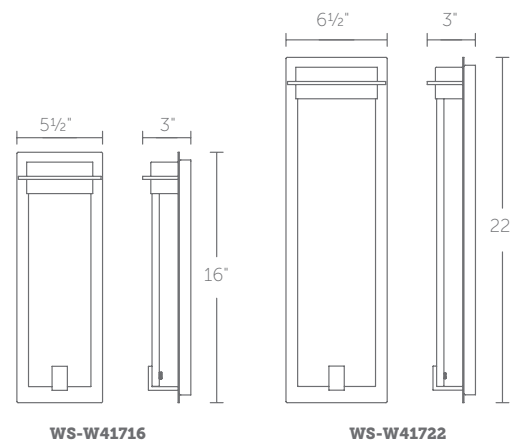

WS-W5312-BZ shown

WS-W5318-BZ shown

TAO

12" & 18" LED OUTDOOR SCONCE

- Silver crystal glass window
- Front and downlight illumination
- ACLED driverless technology
- May be mounted on wall in all orientations

Color Temp: 3000K
CRI: 90
Dimming: 100% - 10% ELV
Rated Life: 80,000 hours
Input: 120V (277V special order)

Finish

BZ:
Bronze
Example: **WS-W5318-BZ**
For 277V, add an "F" before the finish: **WS-W5318F-BZ**

WS-W5312: Size: 12" Watt: 11W
LED Lumens: 830 Delivered Lumens: 220
WS-W5318: Size: 18" Watt: 15W
LED Lumens: 1,218 Delivered Lumens: 250

“Architecturally
harmonious form.”