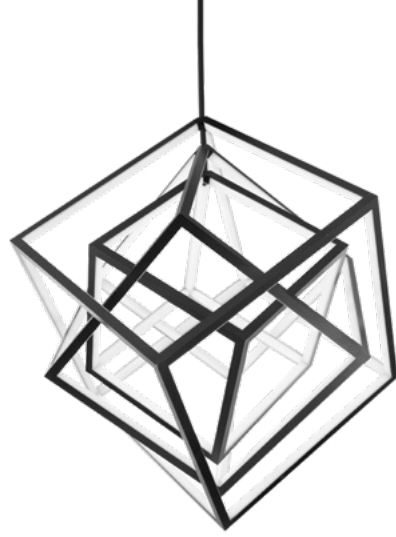

ATLAS

PD-51030-BK shown