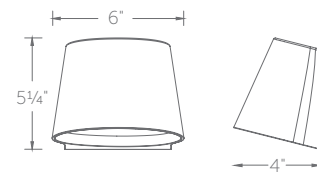

MOD

6" LED OUTDOOR SCONCE

- Fixture conceals a proprietary universal 120V-220V-277V driver
- May be mounted on wall in all orientations

“Modernistic and always in fashion. A clean asymmetrical down light.”

Color Temp: 3000K
CRI: 90
Dimming: 100% - 10% ELV
Rated Life: 70,000 hours
Input: 120V-277V

Finish

- **BK:** Black
- **BZ:** Bronze
- **GH:** Graphite
- **WT:** White

Example: **WS-W65607-BZ**

WS-W65607

SLANT

11" LED OUTDOOR SCONCE

- ACLED driverless technology
- May be mounted on wall in all orientations

“Cleverly designed, minimalistic lighting.”

Color Temp: 3000K
CRI: 90
Dimming: 100% - 10% ELV
Rated Life: 50,000 hours
Input: 120V

Finish

- **AL:** Brushed Aluminum
- **BK:** Black

Example: **WS-W14911-BK**

WS-W14911: Size: 11" Watt: 7W
LED Lumens: 441 Delivered Lumens: 353