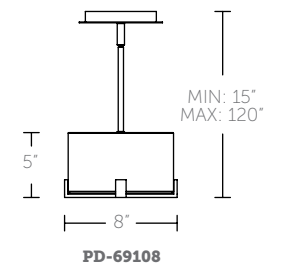

Finish

BK:
Black

BN:
Brushed Nickel

Example: **PD-69108-BN**