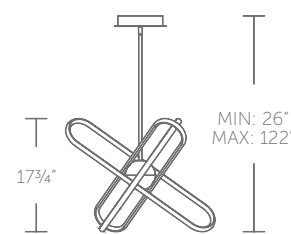

Finish

BK:
Black

BN:
Brushed Nickel

Example: **PD-37224-BK**

PD-37224