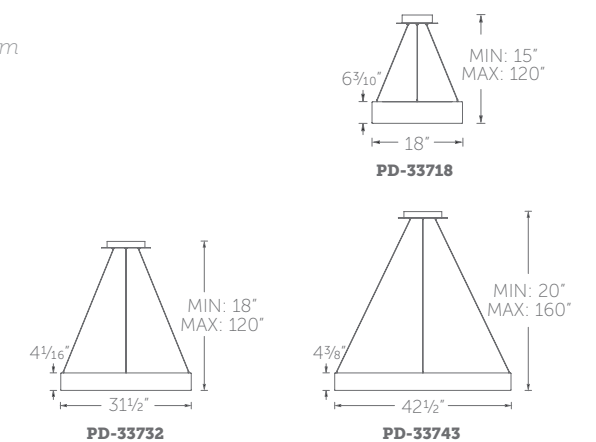

**PD-33743:** Size: 43" Watt: 125W  
 LED Lumens: 11,115 Delivered Lumens: 7,300

“Cleverly hidden LED modules and a circular frosted diffuser floating inside a halo of spun aluminum.”

 See complementary pieces on page 268.