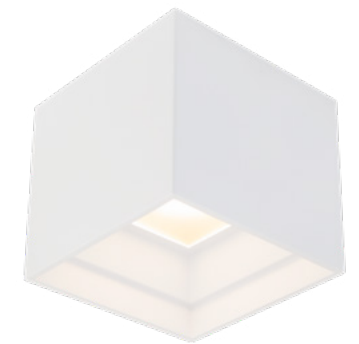

FM-W47206-30-WT shown

5" INTERIOR/EXTERIOR LED CEILING MOUNT

- Built in color temperature adjustability. Switch from 3000K/3500K/4000K.
- ACLED driverless technology
- May be mounted on ceiling or wall

Color Temp: 3000K/3500K/4000K
CRI: 90
Dimming: 100% - 10% ELV, 100% - 10% TRIAC
Rated Life: 54,000 hours
Input: 120V

FM-W47205-30, FM-W47205-35, FM-W47205-40:

Size: 5" Watt: 12W
LED Lumens: Up to 950
Delivered Lumens: Up to 350

FM-W47206-30, FM-W47206-35, FM-W47206-40:

Size: 5" Watt: 12W
LED Lumens: Up to 950
Delivered Lumens: Up to 519

Finish

BK:
Black

WT:
White

Example: **FM-W47205-30-BK**