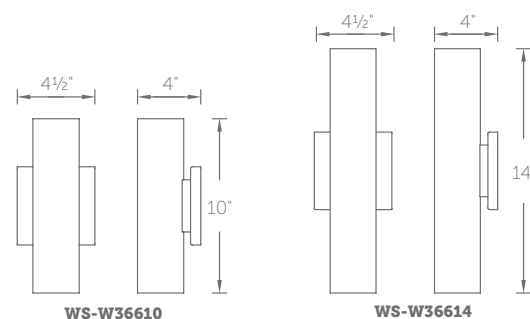

CALIBER

10" & 14" LED OUTDOOR SCONCE

- Fixture conceals a proprietary universal 120V-220V-277V driver
- May be mounted on wall in all orientations

Color Temp: 3000K
CRI: 90
Dimming: 100% - 10% ELV
Rated Life: 72,000 hours
Input: 120V-277V

Finish

AL:
Brushed Aluminum

BK:
Black

BZ:
Bronze

Example: **WS-W36614-AL**

WS-W36610: Light: One Direction
Size: 10" Watt: 11W
LED Lumens: 735 Delivered Lumens: 560

WS-W36614: Light: Up & Down Light
Size: 14" Watt: 21W
LED Lumens: 1,500 Delivered Lumens: 1,140

“ Light projection tuned with precision. ”

CALIBER

10" LED OUTDOOR MINI PENDANT

- Three 12" and one 6" downrods included (additional downrods available)
- May be mounted on a sloped ceiling
- Fixture conceals a proprietary universal 120V-220V-277V driver

Color Temp: 3000K
CRI: 90
Dimming: 100% - 10% ELV
Rated Life: 75,000 hours
Input: 120V-277V

Finish

AL:
Brushed Aluminum

BK:
Black

BZ:
Bronze

WT:
White

Example: **PD-W36610-BK**

PD-W36610: Size: 10" Watt: 12W
LED Lumens: 799 Delivered Lumens: 508

“ Clean, modern style for any space. ”