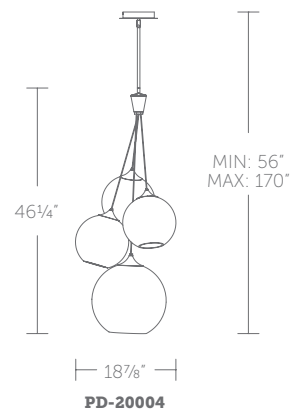

**PD-15052:** Size: 52" Watt: 46W  
 LED Lumens: 4,600 Delivered Lumens: 3,559

### Finish

 **AB:**  
Aged Brass  
 Example: **PD-20004-AB**

**PD-20010:** Size: 10" Watt: 9W  
 LED Lumens: 680 Delivered Lumens: 259

**PD-20014:** Size: 14" Watt: 9W  
 LED Lumens: 680 Delivered Lumens: 281

**PD-20004:** Lights: 4 Watt: 23W  
 LED Lumens: 1,819 Delivered Lumens: 834

“ Classic forms elevated. ”

PD-20004-AB shown