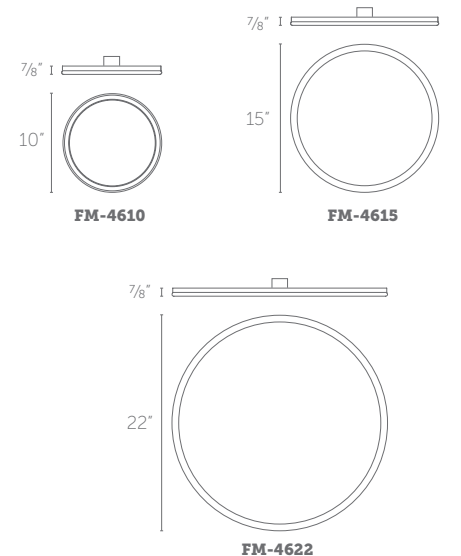

Finish

- **BR:** Brushed Brass
- **TT:** Titanium
- **WT:** White

Example: **FM-4622-30-WT**

“Updated in a stylish brass finish to complement the latest interior trends.”