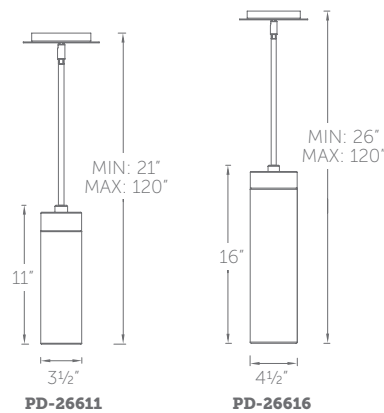

**PD-26616:** Size: 16" Watt: 20W  
 LED Lumens: 1,769 Delivered Lumens: 1,363

See complementary pieces on page 153.

“ True chemistry between light and style. ”

PD-37806-AL shown

PD-37814-AL shown