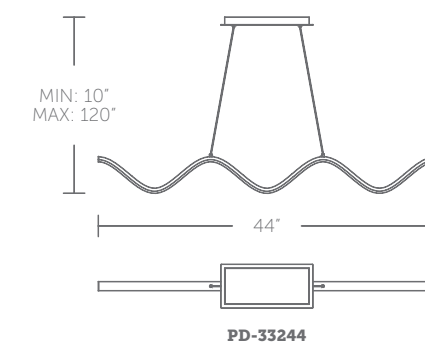

Finish

BK:
Black

BN:
Brushed Nickel

Example: **PD-33244-BN**

PD-33244: Size: 44" Watt: 36W
LED Lumens: 2,500 Delivered Lumens: 1,512