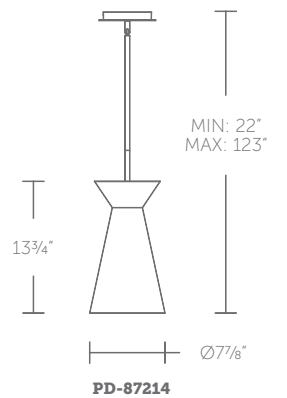

Finish

AB:
Aged Brass

BK:
Black

Example: PD-87214-AB

See complementary pieces on page 88-89.

“ This conical pendant features a slim minimalist body with a clear tapered thick wall and an aged brass or black downlight. Create a lovely design statement by grouping in a row over a kitchen island, counter, dining table or bar. ”