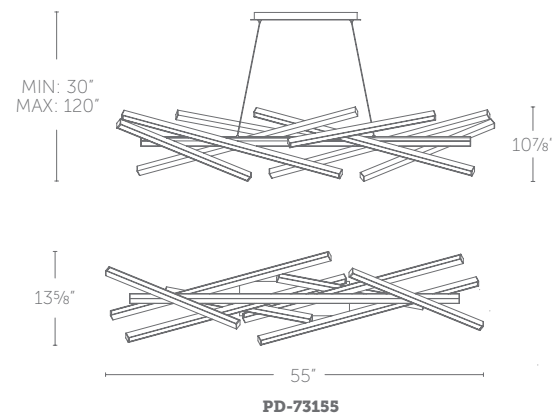

See complementary pieces on page 252-253.