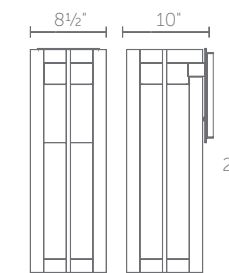

Finish

BK:
Black

BZ:
Bronze

Example: **WS-W48616-BK**
For 277V, add an "F" before the finish: **WS-W48616F-BK**

WS-W48616: Size: 16" Watt: 12W
LED Lumens: 1,000 Delivered Lumens: 255

WS-W48620: Size: 20" Watt: 18W
LED Lumens: 1,600 Delivered Lumens: 519

WS-W48625: Size: 25" Watt: 22W
LED Lumens: 1,800 Delivered Lumens: 605

WS-W48625