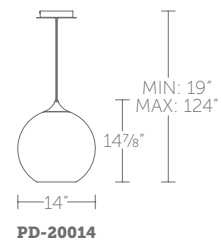

### Finish

 **AB:**  
Aged Brass  
 Example: **PD-20004-AB**

**PD-20010:** Size: 10" Watt: 9W  
 LED Lumens: 680 Delivered Lumens: 259

**PD-20014:** Size: 14" Watt: 9W  
 LED Lumens: 680 Delivered Lumens: 281

**PD-20004:** Lights: 4 Watt: 23W  
 LED Lumens: 1,819 Delivered Lumens: 834

“ Classic forms elevated. ”

PD-20004-AB shown