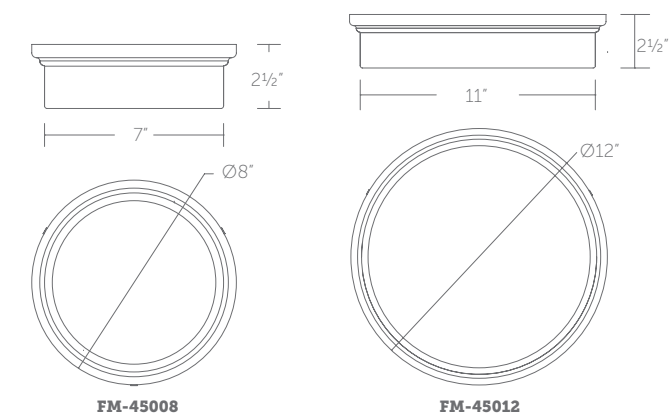

#### Finish

**AB:**  
Aged Brass

**BN:**  
Brushed Nickel

Example: **FM-45008-AB**

**FM-45008:** Size: 8" Watt: 15W  
 LED Lumens: 873 Delivered Lumens: 449

**FM-45012:** Size: 12" Watt: 27W  
 LED Lumens: 1,845 Delivered Lumens: 1,071