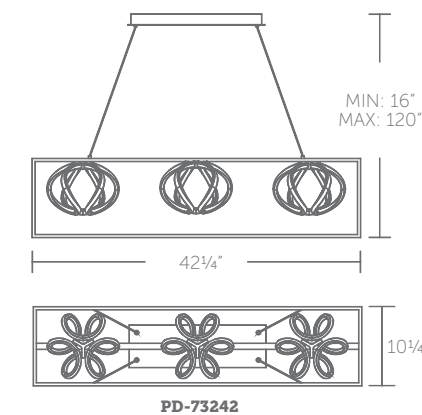

PD-73242

See complementary pieces on page 96-97.