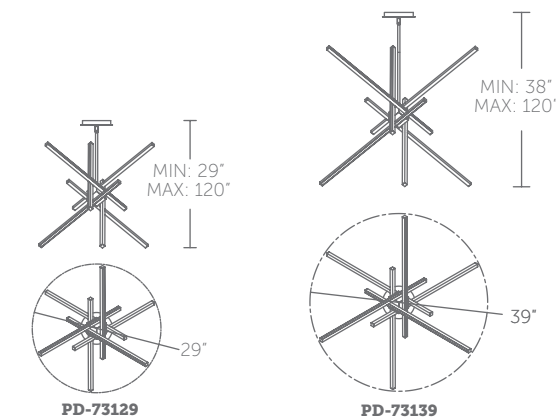

## 29" & 39" LED PENDANT

- Rotatable light bar to create desired look
- Three 12" and one 6" downrods included (additional downrods available)
- Spin-on round canopy with minimal hardware
- May be mounted on a sloped ceiling
- Thin canopy conceals a proprietary universal 120V-220V-277V driver

### Finish

**AB:**  
Aged Brass

**BK:**  
Black

**BN:**  
Brushed Nickel

Example: **PD-73139-AB**

**PD-73129:** Size: 29" Watt: 37W  
 LED Lumens: 2,071 Delivered Lumens: 1,302  
**PD-73139:** Size: 39" Watt: 42W  
 LED Lumens: 2,265 Delivered Lumens: 1,523