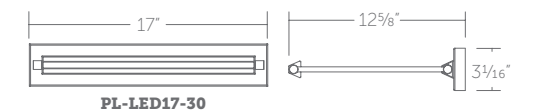

**PL-LED34-30:** Size: 34" Watt: 24W  
 LED Lumens: 1,992 Delivered Lumens: 1,500

“ Fine art illuminated. Available in two designer finishes to complement upscale artwork. ”

PL-LED17-30

PL-LED23-30

PL-LED34-30