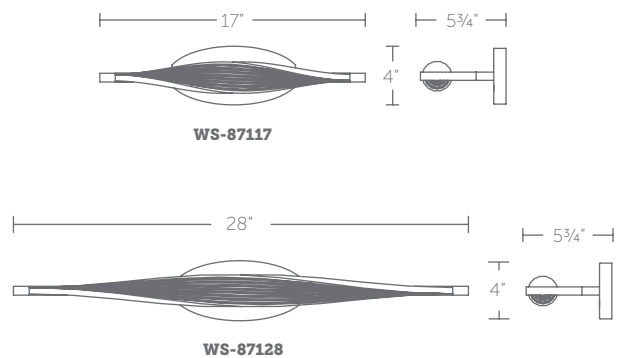

Finish

CH:
Chrome

Example: **WS-87117-CH**

“Glistens like the sun
on the ocean currents.”

SIMONE

21" & 30" LED SCONCE + BATH

- Ceramic silk-screen mitered glass diffuser
- Conversion plate included to accommodate 4" junction box
- ACLED driverless technology
- May be mounted on wall in all orientations

Color Temp: 3000K
CRI: 90
Dimming: 100% - 10% ELV, 100% - 10% TRIAC
Rated Life: 54,000 hours
Input: 120V

WS-79121: Size: 21" Watt: 22W
LED Lumens: 1,800 Delivered Lumens: 1,100

WS-79130: Size: 30" Watt: 34W
LED Lumens: 2,500 Delivered Lumens: 2,100

Finish

BN:
Brushed Nickel

Example: **WS-79121-BN**

“Artfully framed illumination.
Precisely cut and enveloped.”