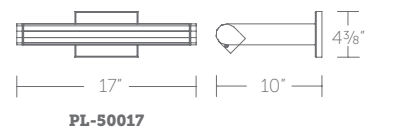

Finish

AB:
Aged Brass

BK:
Black

BN:
Brushed Nickel

Example: **BL-83023-AB**

PL-50011: Size: 11" Watt: 8W
LED Lumens: 600 Delivered Lumens: 287
PL-50017: Size: 17" Watt: 12W
LED Lumens: 1,000 Delivered Lumens: 479
PL-50023: Size: 23" Watt: 18W
LED Lumens: 1,400 Delivered Lumens: 792

“ Influential and substantial. Showcase artwork or bookcases with stylish LED illumination. ”