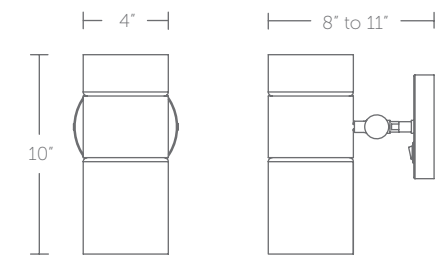

Finish

- **AB:**
  Aged Brass
- **BN:**
  Brushed Nickel

Example: **BL-59110-AB**