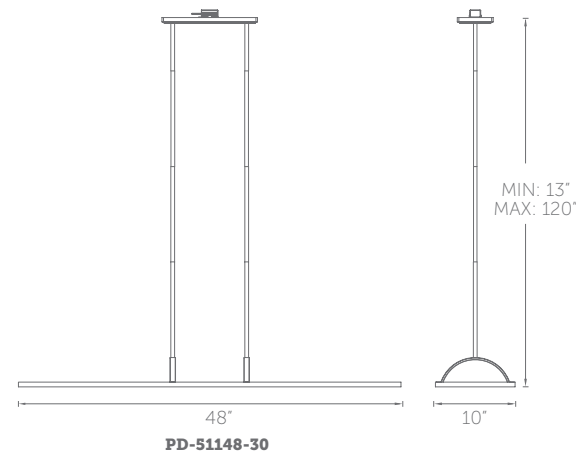

See complementary pieces on page 163.