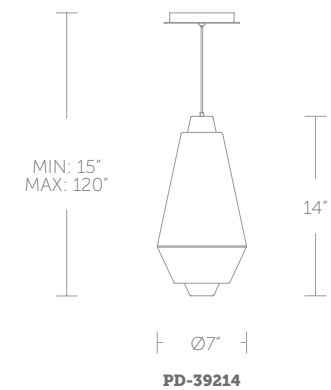

Finish

- **AB:**
  Aged Brass
- **BN:**
  Brushed Nickel
- **BK:**
  Black

Example: **PD-39214-BK**