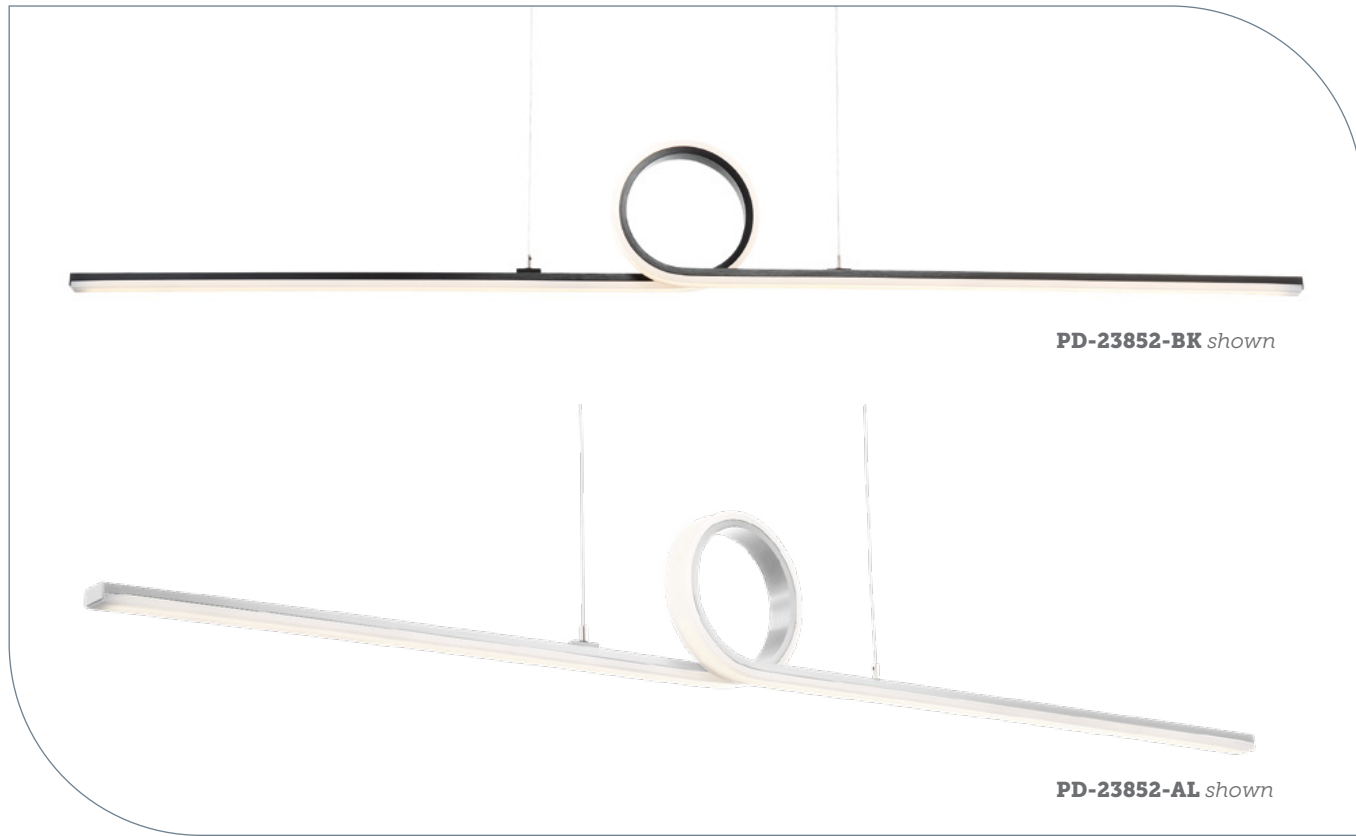

LOOPHOLE

52" LINEAR LED PENDANT

- Low profile, adjustable powered aircraft cables for an ultra-clean look
- May be mounted on a sloped ceiling
- Canopy conceals a proprietary universal 120V-220V-277V driver

Color Temp: 3000K
CRI: 90
Dimming: 100% - 10% ELV
Rated Life: 50,000 hours
Input: 120V-277V

PD-23852: Size: 52" Watt: 42W
LED Lumens: 4,261 Delivered Lumens: 2,733