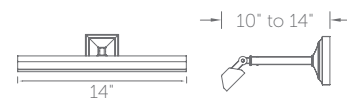

HEMMINGWAY

14" & 24" LED PICTURE LIGHT

- Light source rotates 90 degrees
- Canopy conceals a proprietary 120V transformer

Color Temp: 2700K
CRI: 90
Dimming: 100% - 10% ELV
Rated Life: 70,000 hours
Input: 120V

Finish

- **BB:** Burnished Brass
- **RB:** Rubbed Bronze
- **PN:** Polished Nickel

Example: **PL-LED24-27-PN**

PL-LED14-27: Size: 14" Watt: 9W
LED Lumens: 595 Delivered Lumens: 302

PL-LED24-27: Size: 24" Watt: 17W
LED Lumens: 1,186 Delivered Lumens: 605

“ Slim, minimal picture light highlights fine pieces of art with vibrant color rendition, employing proprietary Chronophoton Technology. ”

HUDSON

17", 24" & 34" LED PICTURE LIGHT

- Light source rotates 180 degrees
- Conversion plate included to accommodate 4" junction box
- Canopy conceals a proprietary universal 120V-220V-277V driver

Color Temp: 3000K
CRI: 90
Dimming: 100% - 10% ELV, 100% - 5% 0-10V, 100% - 10% TRIAC
Rated Life: 50,000 hours
Input: 120V-277V

Finish

- **AB:** Aged Brass
- **BK:** Black

Example: **PL-LED17-30-BK**

PL-LED17-30: Size: 17" Watt: 14W
LED Lumens: 1,125 Delivered Lumens: 811

PL-LED23-30: Size: 24" Watt: 18W
LED Lumens: 1,490 Delivered Lumens: 1,078

PL-LED34-30: Size: 34" Watt: 24W
LED Lumens: 1,992 Delivered Lumens: 1,500

“ Fine art illuminated. Available in two designer finishes to complement upscale artwork. ”