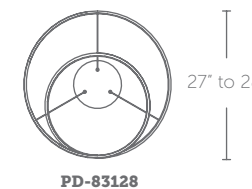

“ Graceful. Continuous and captivating. ”

28" LED PENDANT

- Omnidirectional diffused illumination
- Low profile, adjustable powered aircraft cables for an ultra-clean look
- Spin-on round canopy with minimal hardware
- May be mounted on a sloped ceiling
- Thin canopy conceals a proprietary universal 120V-220V-277V driver

Color Temp: 3000K
CRI: 90
Dimming: 100% - 10% ELV, 100% - 5% 0-10V, 100% - 10% TRIAC
Rated Life: 50,000 hours
Input: 120V-277V

Finish

- **AB:** Aged Brass
- **BK:** Black

PD-83128: Size: 28" Watt: 47W
LED Lumens: 3,330 Delivered Lumens: 1,668

Example: **PD-83128-AB**

PD-83128

See complementary pieces on page 236-237.