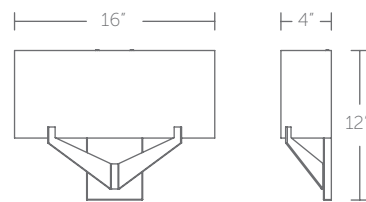

WS-47116

Finish

- **AB:** Aged Brass
- **BK:** Black
- **BN:** Brushed Nickel

Example: **WS-47116-30-BN**