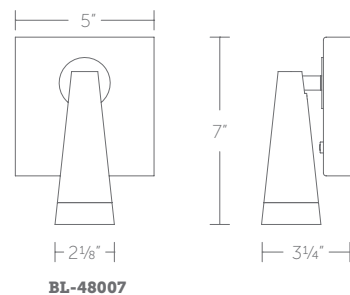

Finish

- **BK/AB:** Black/Aged Brass
- **BK/BN:** Black/Brushed Nickel

Example: BL-48007-BK/AB

BL-48007

“Inspired mid-century modern design. An adjustable and touch-dimming reading light.”

EERO

18" LED BEDSIDE LAMP

- Fingertip touch on/off switch and dimming on the canopy
- Arm offers 180 degree horizontal rotation
- Light source offers 230 degree horizontal rotation
- Canopy conceals a 100V-240V driver

Color Temp: 3000K
CRI: 90
Dimming: 100% - 10% (Integral dimmer)
Rated Life: 50,000 hours
Input: 100V-240V

BL-49018: Size: 18" Watt: 9W
LED Lumens: 200 Delivered Lumens: 111

Finish

- **AB:** Aged Brass
- **BK:** Black
- **BN:** Brushed Nickel

Example: BL-49018-BN