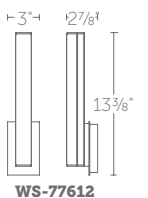

WS-77636-27, WS-77636-30, WS-77636-35:

Size: 36" Watt: 30W
LED Lumens: Up to 2,561 Delivered Lumens: up to 2,180