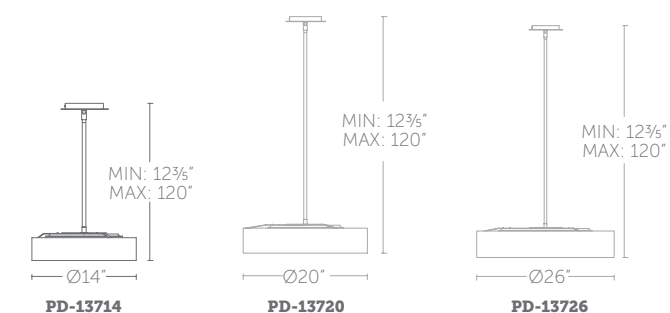

### Finish

**BK:**  
Black

**BN:**  
Brushed Nickel

Example: **PD-13720-BK**

**PD-13714:** Size: 14" Watt: Up to 31W  
LED Lumens: Up to 2,405 Delivered Lumens: Up to 2,205

**PD-13720:** Size: 20" Watt: Up to 36W  
LED Lumens: Up to 2,800 Delivered Lumens: Up to 2,285

**PD-13726:** Size: 26" Watt: Up to 48W  
LED Lumens: Up to 4,200 Delivered Lumens: Up to 3,419

See complementary pieces  
on page 190-191.