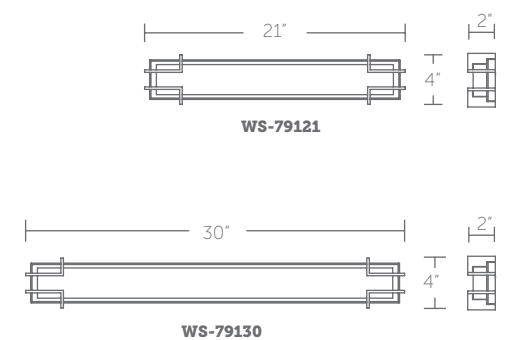

### Finish

**BN:**  
 Brushed Nickel

Example: **WS-79121-BN**

“Artfully framed illumination.  
 Precisely cut and enveloped.”