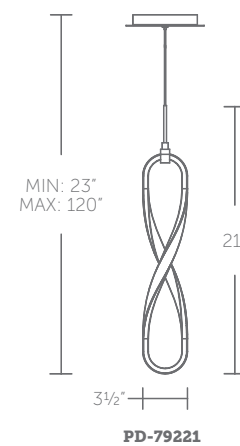

PD-79221: Size: 21" Watt: 11W
LED Lumens: 900 Delivered Lumens: 462

Finish

Example: PD-79221-CH

See complementary pieces on page 168-169.