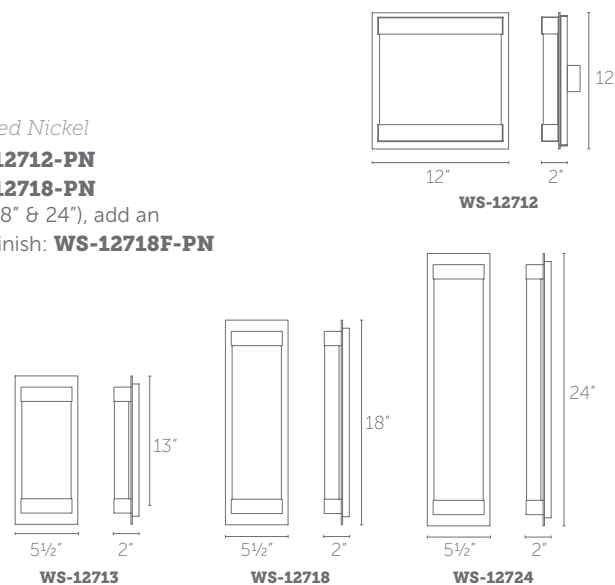

### Finish

**PN:**  
Polished Nickel

Example: **WS-12712-PN**  
 Example: **WS-12718-PN**  
 For 277V (13", 18" & 24"), add an  
 "F" before the finish: **WS-12718F-PN**

**WS-12712:** Size: 12" Watt: 11W  
 LED Lumens: 858 Delivered Lumens: 418  
**WS-12713:** Size: 13" Watt: 8W  
 LED Lumens: 392 Delivered Lumens: 139  
**WS-12718:** Size: 18" Watt: 16W  
 LED Lumens: 771 Delivered Lumens: 333  
**WS-12724:** Size: 24" Watt: 16W  
 LED Lumens: 730 Delivered Lumens: 326