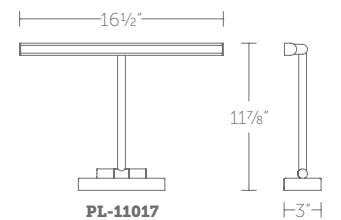

Finish

1. **BK:** Black
   - **BN:** Brushed Nickel
2. Example: **PL-11025-BN**