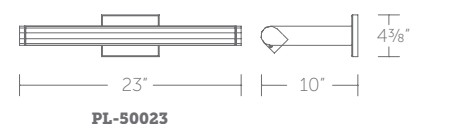

“ Influential and substantial. Showcase artwork or bookcases with stylish LED illumination. ”

PL-11025-BN shown

“The perfect complement to any display piece. Conserves fine art while providing superior color rendering.”