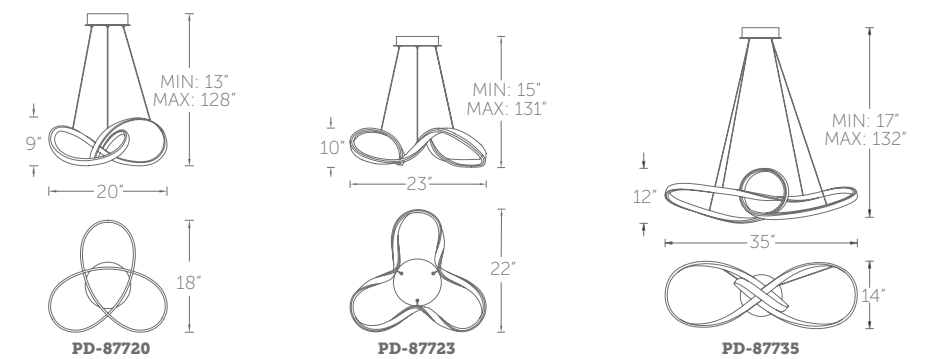

Finish

- **CH:** Chrome
- **WT:** White

Example: **PD-87723-CH**

See complementary pieces on page 109.