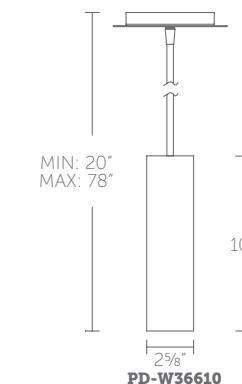

CALIBER

10" & 14" LED OUTDOOR SCONCE

- Fixture conceals a proprietary universal 120V-220V-277V driver
- May be mounted on wall in all orientations

Color Temp: 3000K
CRI: 90
Dimming: 100% - 10% ELV
Rated Life: 72,000 hours
Input: 120V-277V

Finish

AL:
Brushed Aluminum

BK:
Black

BZ:
Bronze

Example: **WS-W36614-AL**

WS-W36610: Light: One Direction
Size: 10" Watt: 11W
LED Lumens: 735 Delivered Lumens: 560

WS-W36614: Light: Up & Down Light
Size: 14" Watt: 21W
LED Lumens: 1,500 Delivered Lumens: 1,140

“ Light projection tuned with precision. ”

CALIBER

10" LED OUTDOOR MINI PENDANT

- Three 12" and one 6" downrods included (additional downrods available)
- May be mounted on a sloped ceiling
- Fixture conceals a proprietary universal 120V-220V-277V driver

Color Temp: 3000K
CRI: 90
Dimming: 100% - 10% ELV
Rated Life: 75,000 hours
Input: 120V-277V

Finish

AL:
Brushed Aluminum

BK:
Black

BZ:
Bronze

WT:
White

Example: **PD-W36610-BK**

PD-W36610: Size: 10" Watt: 12W
LED Lumens: 799 Delivered Lumens: 508

“ Clean, modern style for any space. ”