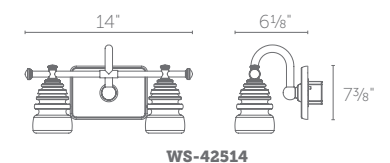

Finish

AB:
Aged Brass

PN:
Polished Nickel

Example: **WS-42524-AB**