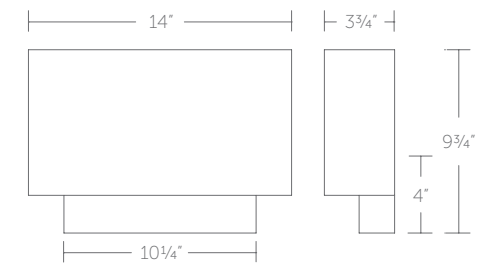

DRAKE

14" LED SCONCE

- Opal glass diffuser with spin on installation
- ACLED driverless technology

Color Temp: 3000K
CRI: 90
Dimming: 100% - 10% ELV
Rated Life: 50,000 hours
Input: 120V

WS-25014: Size: 14" Watt: 16W
LED Lumens: 1,407 Delivered Lumens: 1,007

Finish

- **AB:** Aged Brass
- **BN:** Brushed Nickel
- **PN:** Polished Nickel

Example: **WS-25014-AB**

“ A simple statement.
Beautiful illumination
through opal glass atop
a polished metal base. ”

MAVEN

14" LED SCONCE

- Ambient and downward illumination with etched acrylic diffuser
- ACLED driverless technology

Color Temp: 3000K
CRI: 90
Dimming: 100% - 10% ELV
Rated Life: 60,000 hours
Input: 120V

WS-21014: Size: 14" Watt: 23W
LED Lumens: 1,800 Delivered Lumens: 940

Finish

1. **BN:** Brushed Nickel
2. Example: **WS-21014-BN**

“ Classic yet contemporary.
An elegant design offering
diffused illumination. ”

WS-21014