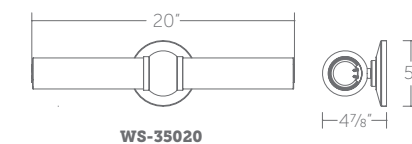

Finish

AB:
Aged Brass

BN:
Brushed Nickel

CH:
Chrome

Example: **WS-35027-BN**