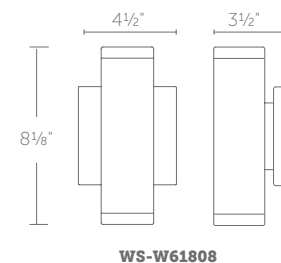

LATITUDE

10", 14" & 20" LED OUTDOOR SCONCE

- Frontlight with opal glass diffuser
- ACLED driverless technology
- May be mounted on wall in all orientations

Color Temp: 3000K
CRI: 90
Dimming: 100% - 10% ELV
Rated Life: 50,000 hours
Input: 120V (277V special order)

Finish

- **BK:** Black
- **BZ:** Bronze

Example: **WS-W52610-BK**
For 277V, add an "F" before the finish: **WS-W52620F-BK**

WS-W52610: Size: 10" Watt: 12W
LED Lumens: 765 Delivered Lumens: 415

WS-W52614: Size: 14" Watt: 18W
LED Lumens: 1,255 Delivered Lumens: 735

WS-W52620: Size: 20" Watt: 19W
LED Lumens: 1,220 Delivered Lumens: 790