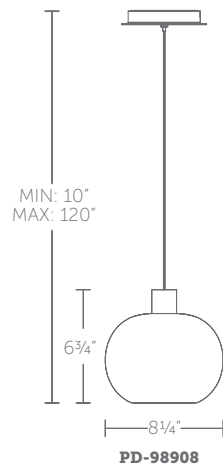

PD-52008-CH shown

LOLLI

8" MINI LED PENDANT

“Unique oval bronze glass pendant with a hammered optic.”

- Low profile, adjustable powered aircraft cables for an ultra-clean look
- May be mounted on a sloped ceiling
- Junction box conceals a proprietary universal 120V-220V-277V driver

Color Temp: 2700K
CRI: 90
Dimming: 100% - 10% ELV
Rated Life: 80,000 hours
Input: 120V-277V

PD-52008: Size: 8" Watt: 7W
LED Lumens: 284 Delivered Lumens: 165

Finish

Example: PD-52008-CH