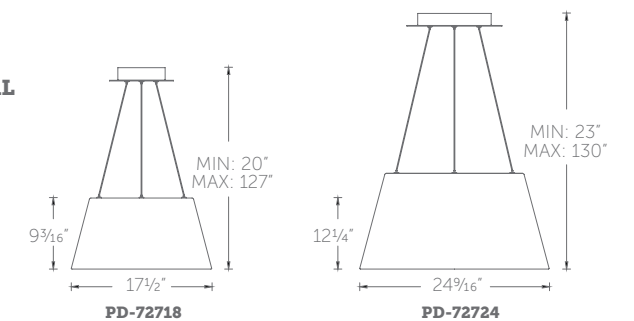

Finish

AL:
Brushed Aluminum

BK:
Black

WT:
White

Example: **PD-72718-AL**