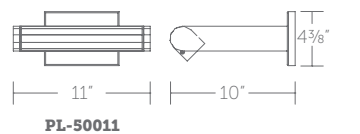

“ Influential and substantial. Showcase artwork or bookcases with stylish LED illumination. ”