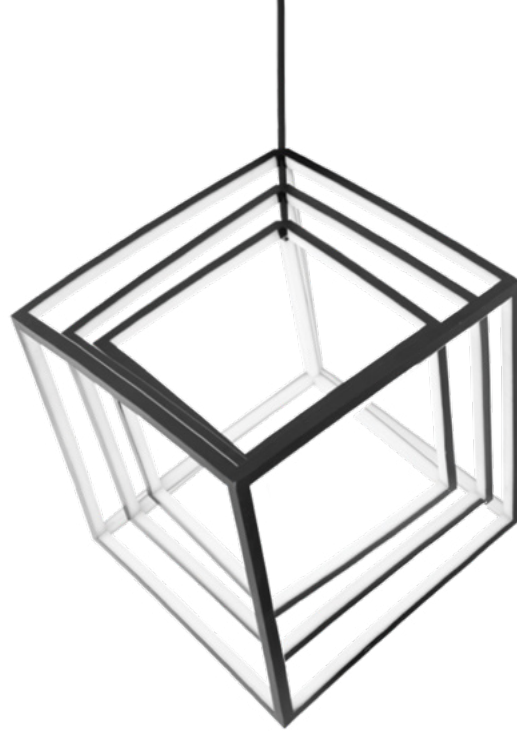

PD-51050-BK shown