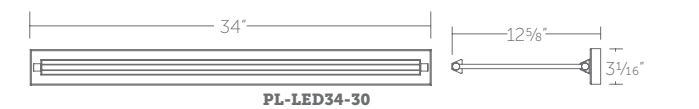

**PL-LED34-30:** Size: 34" Watt: 24W  
 LED Lumens: 1,992 Delivered Lumens: 1,500

“ Fine art illuminated. Available in two designer finishes to complement upscale artwork. ”

PL-LED17-30

PL-LED23-30

PL-LED34-30