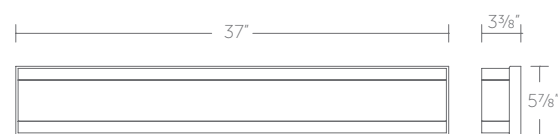

REPOSE

27" & 37" LED SCONCE + BATH

- Up and downlight edge-lit LED with moulded diffuser deeply textured on the inside
- Fixture conceals a proprietary universal 120V-220V-277V driver
- May be mounted on wall in all orientations

Color Temp: 3500K
CRI: 90
Dimming: 100% - 10% ELV, 100% - 5% 0-10V,
100% - 10% TRIAC
Rated Life: 50,000 hours
Input: 120V-277V

Finish

AL:
Brushed Aluminum

Example: **WS-34027-AL**

WS-34027: Size: 27" Watt: 26W
LED Lumens: 1,493 Delivered Lumens: 1,356

WS-34037: Size: 37" Watt: 32W
LED Lumens: 2,122 Delivered Lumens: 1,785

WS-34037

“Elaborate and embossed. Powerful illumination with enchanting sparkle and charm.”