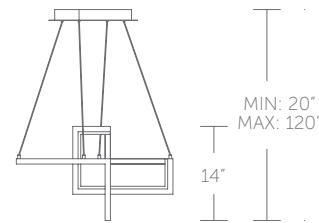

PD-17023: Size: 23" Watt: 45W
LED Lumens: 5,600 Delivered Lumens: 2,274

Finish

Example: PD-17023-BK