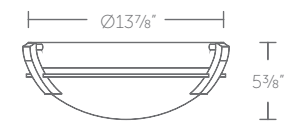

16" INTERIOR/EXTERIOR LED CEILING MOUNT

- Mouth blown opal glass shade
- Built in color temperature adjustability. Switch from 3000K/3500K/4000K.
- ACLED driverless technology

Color Temp: 3000K/3500K/4000K
CRI: 90
Dimming: 100% - 10% ELV, 100% - 10% TRIAC
Rated Life: 50,000 hours
Input: 120V

Finish

BK:
Black

Example: **FM-W93216-BK**

FM-W93216

“Opal glass illuminates with a custom, selectable choice of three color temperatures.”