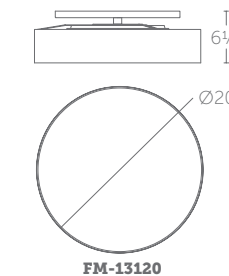

**FM-13126:** Size: 26" Watt: 48W  
LED Lumens: 4,200 Delivered Lumens: 3,310

FM-13114

FM-13120

FM-13126

See complementary pieces on page 38-39.