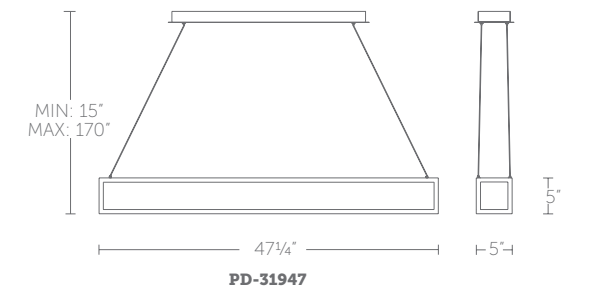

Finish

- **BK:** Black

Example: **PD-31947-BK**

“Cutting edge illumination in a smart, geometric design.”