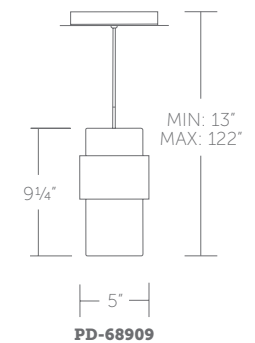

“ An etched opal glass cylinder wrapped in a sophisticated design. ”

TITLE 24
CALIFORNIA

9" LED MINI PENDANT

- Up and down light with spin on opal glass diffuser
- Low profile, adjustable powered aircraft cables for an ultra-clean look
- May be mounted on a sloped ceiling
- Junction box conceals a proprietary universal 120V-220V-277V driver

Color Temp: 3000K
CRI: 90
Dimming: 100% - 10% ELV
Rated Life: 60,000 hours
Input: 120V-277V

PD-68909: Size: 9" Watt: 20W
LED Lumens: 1,718 Delivered Lumens: 884

Finish

AB:
Aged Brass

BK:
Black

BN:
Brushed Nickel

Example: **PD-68909-BN**
For title 24 option add "T24"
before the finish: **PD-68909-T24-BN**