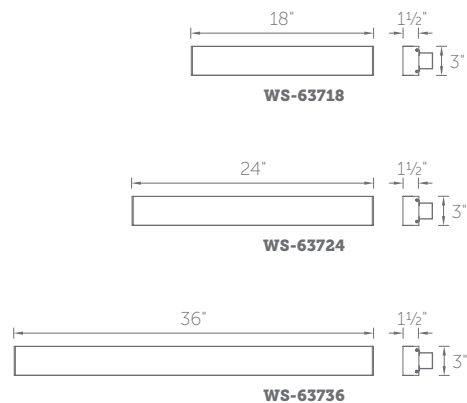

WS-35819-WT shown

WS-35861-AL shown

“ A slender bar of light available in a variety of lengths for a clean and consistent lighting scheme, no matter the size of your environment. ”

NIGHTSTICK

19", 25", 37", 49", 61", 73" & 97" LED WALL & CEILING

- Frontlight with etched acrylic diffuser
- Conversion plate included to accommodate 4" junction box
- ACLED driverless technology
- May be mounted on ceiling or wall in all orientations

Color Temp: 3000K   Rated Life: 54,000 hours
CRI: 90   Input: 120V
Dimming: 100% - 10% ELV

2 3/16"
1 1/16"

Finish
AL:
Brushed Aluminum
WT:
White
Example: WS-35861-AL

WS-35819: Size: 19" Watt: 17W
LED Lumens: 1,276 Delivered Lumens: 787

WS-35825: Size: 25" Watt: 22W
LED Lumens: 1,708 Delivered Lumens: 1,054

WS-35837: Size: 37" Watt: 34W
LED Lumens: 2,585 Delivered Lumens: 1,595

WS-35849: Size: 49" Watt: 44W
LED Lumens: 3,399 Delivered Lumens: 2,097

WS-35861: Size: 61" Watt: 53W
LED Lumens: 4,213 Delivered Lumens: 2,228

WS-35873: Size: 73" Watt: 64W
LED Lumens: 4,912 Delivered Lumens: 3,031

WS-35897: Size: 97" Watt: 84W
LED Lumens: 6,458 Delivered Lumens: 3,985