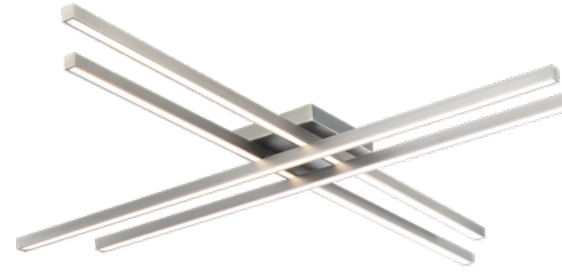

FM-73142-BN shown

32" & 42" LED CEILING MOUNT

- Built in color temperature adjustability. Switch from 2700K/3000K/3500K.
- Thin canopy conceals a 120V driver
- May be mounted on ceiling or wall

Color Temp: 2700K/3000K/3500K
CRI: 90
Dimming: 100% - 10% ELV, 100% - 10% TRIAC
Rated Life: 50,000 hours
Input: 120V

FM-73132: Size: 32" Watt: 23W
LED Lumens: Up to 1,306 Delivered Lumens: Up to 918

FM-73142: Size: 42" Watt: Up to 35W
LED Lumens: Up to 2,006 Delivered Lumens: Up to 1,400

Finish

BK:
Black

BN:
Brushed Nickel

CH:
Chrome

Example: **FM-73132-CH**

See complementary pieces on page 128-129.