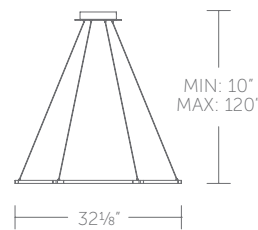

Rotatable:

PD-14032