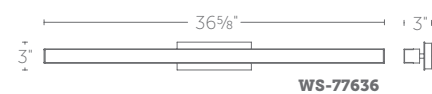

#### WS-77636-27, WS-77636-30, WS-77636-35:

Size: 36" Watt: 30W  
 LED Lumens: Up to 2,561 Delivered Lumens: up to 2,180

WS-77612

WS-77618

WS-77624

WS-77636

WS-79622-PN shown

WS-79628-PN shown