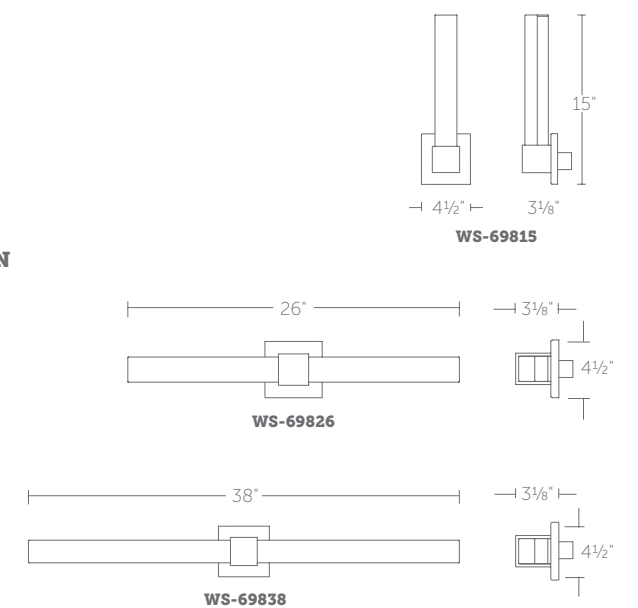

Finish

BN:
Brushed Nickel

CH:
Chrome

Example: **WS-69826-BN**