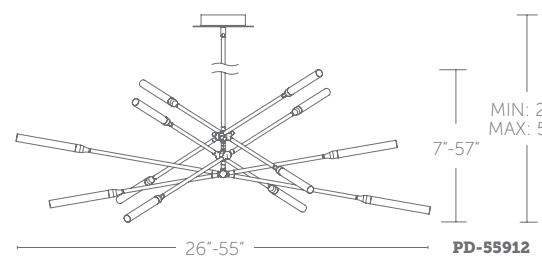

HOUDINI

6 & 12 LIGHT LED CHANDELIER

- Rotatable light bar to create desired look
- Three 12 inch and one 6 inch rods included (additional extension rods available)
- May be mounted on a sloped ceiling
- Canopy conceals a proprietary universal 120V-220V-277V driver

Color Temp: 3000K
CRI: 90
Dimming: 100% - 10% ELV
Rated Life: 36,000 hours
Input: 120V-277V

Finish

BK/AB:
Black/Aged Brass
Example: PD-59906-BK/AB

PD-55906: Lights: 6 Watt: 16W
LED Lumens: 685 Delivered Lumens: 427

PD-55912: Lights: 12 Watt: 31W
LED Lumens: 1,370 Delivered Lumens: 796

“ Waving wands deliver cutting edge LED magic. ”

TRAP

20", 27" & 38" LED PENDANT

- Low profile, adjustable powered aircraft cables for an ultra-clean look, black aircraft cable for BK finish and clear aircraft cable for CH finish
- May be mounted on a sloped ceiling
- Canopy conceals proprietary universal 120V-220V-277V driver

Color Temp: 3000K
CRI: 90
Dimming: 100% - 10% ELV, 100% - 5% 0-10V
Rated Life: 50,000 hours
Input: 120V-277V

Finish

BK:
Matte Black
CH:
Chrome

Example: PD-95827-CH

PD-95820: Size: 20" Watt: 35W
LED Lumens: 2,488 Delivered Lumens: 1,914

PD-95827: Size: 27" Watt: 65W
LED Lumens: 4,759 Delivered Lumens: 3,953

PD-95838: Size: 38" Watt: 79W
LED Lumens: 5,580 Delivered Lumens: 4,293

“ Futuristic design meets top-tier technology. ”