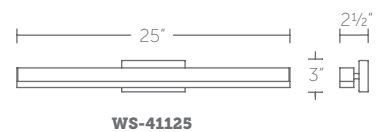

- Directional light with an etched diffuser
- Adjustable backplate
- Conversion plate included to accommodate 4" junction box
- Built in color temperature adjustability. Switch from 2700K/3000K/3500K.
- Thin canopy conceals a proprietary 120V/277V driver
- May be mounted on wall in all orientations

Color Temp: 2700K/3000K/3500K
CRI: 90
Dimming: 100% - 10% ELV, 100% - 10% TRIAC
Rated Life: 50,000 hours
Input: 120V/277V

Finish

AL:
Brushed Aluminum

BK:
Anodized Black

Example: **WS-41119-BK**