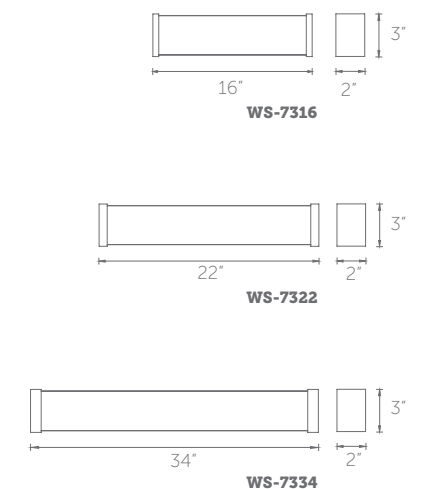

LEVEL

18", 24" & 36" LED SCONCE + BATH

- Frontlight edge-lit LED with etched acrylic diffuser
- Adjustable backplate
- Conversion plate included to accommodate 4" junction box
- Junction box conceals a proprietary universal 120V-220V-277V driver
- May be mounted on wall in all orientations
- ADA compliant for WS-85618 only

Color Temp: 3500K
CRI: 90
Dimming: 100% - 10% ELV
Rated Life: 85,000 hours
Input: 120V-277V

WS-85618: Size: 18" Watt: 16W
LED Lumens: 1,300 Delivered Lumens: 865
WS-85624: Size: 24" Watt: 21W
LED Lumens: 1,735 Delivered Lumens: 1,255
WS-85636: Size: 36" Watt: 30W
LED Lumens: 2,561 Delivered Lumens: 1,762

Finish

AL:
Brushed Aluminum

BK:
Black

WT:
White

Example: **WS-85618-WT**

“Slender, minimalist design for modern spaces; casts an extensive layer of soft, balanced light throughout your space.”

SVELTE

16", 22" & 34" LED SCONCE + BATH

- Frontlight with ceramic silk-screen mitered glass diffuser
- Conversion plate included to accommodate 4" junction box
- Built in color temperature adjustability. Switch from 2700K/3000K/3500K.
- ACLED driverless technology
- May be mounted on wall in all orientations

Color Temp: 2700K/3000K/3500K
CRI: 90
Dimming: 100% - 10% ELV
Rated Life: 80,000 hours
Input: 120V (277V special order)

WS-7316: Size: 16" Watt: 24W
LED Lumens: Up to 2,000
Delivered Lumens: Up to 1,135

WS-7322: Size: 22" Watt: 34W
LED Lumens: Up to 2,800
Delivered Lumens: Up to 1,632

WS-7334: Size: 34" Watt: 54W
LED Lumens: Up to 4,400
Delivered Lumens: Up to 2,626

Finish

BN:
Brushed Nickel

CH:
Chrome

Example: **WS-7316-CH**
For 277V, add an "F" before the finish: **WS-7316F-CH**

“The picture of refinement.”