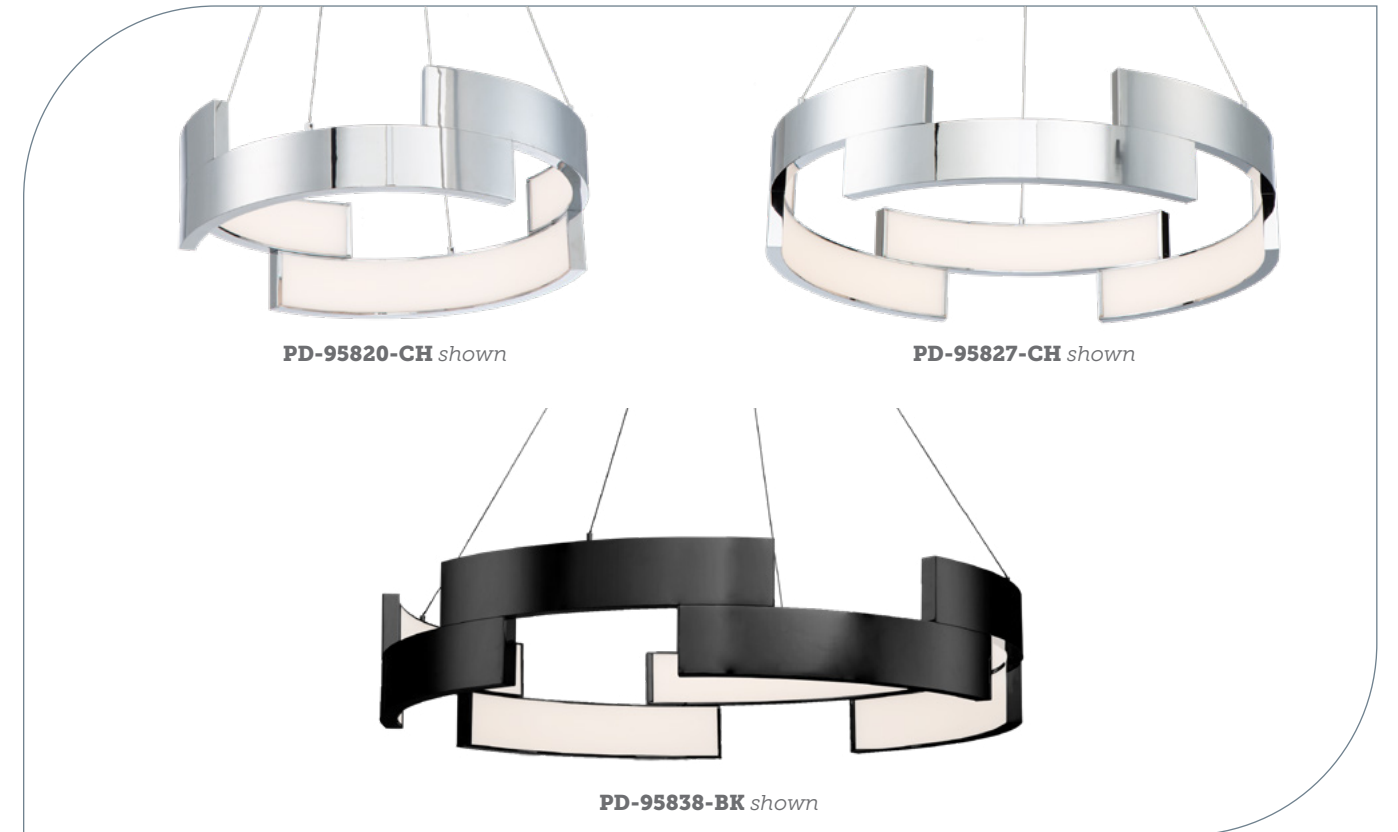

## 6 & 12 LIGHT LED CHANDELIER

- Rotatable light bar to create desired look
- Three 12 inch and one 6 inch rods included (additional extension rods available)
- May be mounted on a sloped ceiling
- Canopy conceals a proprietary universal 120V-220V-277V driver

### Finish

**BK/AB:**  
 Black/Aged Brass  
 Example: PD-59906-BK/AB

**PD-55906:** Lights: 6 Watt: 16W  
 LED Lumens: 685 Delivered Lumens: 427

**PD-55912:** Lights: 12 Watt: 31W  
 LED Lumens: 1,370 Delivered Lumens: 796

“ Waving wands deliver cutting edge LED magic. ”

PD-95820-CH shown

PD-95827-CH shown

PD-95838-BK shown