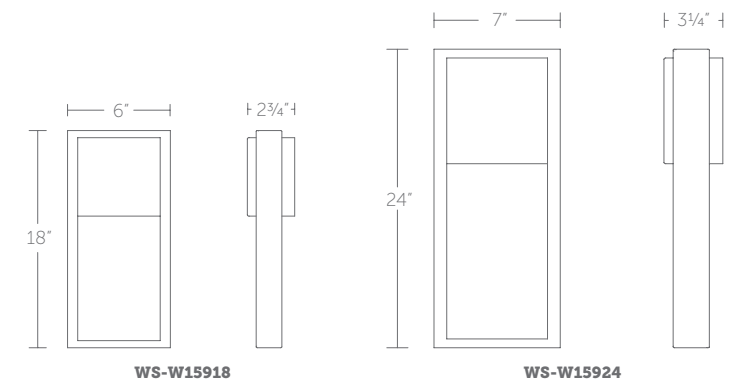

WS-W15924

Finish

BK:
Black
Example: **WS-W15912-BK**

“ Stately Modern. ”

WS-W15912

WS-W15918