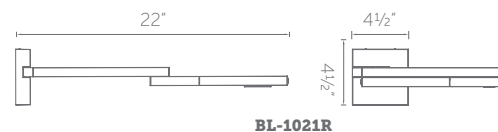

SCOPE

7" LED BEDSIDE LAMP

- On-off switch on fixture
- Light source offers 330 degree horizontal rotation
- 8 ft cord included for hard-wired and portable installation
- Canopy conceals a 120V driver
- Surface mount or recessed mount

Color Temp: 3000K
CRI: 90
Rated Life: 50,000 hours
Input: 120V

Finish

- **BK:** Black
- **BN:** Brushed Nickel
- **WT:** White

Example: **BL-29903-BN**

“ A neat, compact architectural
design with convenient
fingertip control to produce
clean, directional illumination
for reading spaces. ”