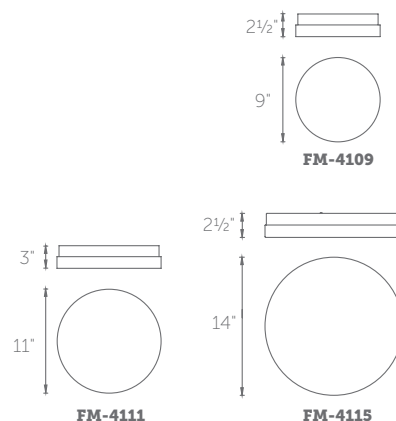

SLICE

9", 11" & 14" LED CEILING MOUNT

- Etched pressed glass diffuser
- Built in color temperature adjustability. Switch from 2700K/3000K/3500K.
- ACLED driverless technology
- May be mounted on ceiling or wall

Color Temp: 2700K/3000K/3500K
CRI: 90
Dimming: 100% - 10% ELV
Rated Life: 45,000 hours
Input: 120V (277V special order)

Finish

Example: **FM-4111-27-BN**
For 277V special order, add an "F" before the color temperature:
FM-4111F-27-BN

FM-4109-27, FM-4109-30, FM-4109-35:
Size: 16.5" Watt: 16W
LED Lumens: Up to 1,616
Delivered Lumens: Up to 880

FM-4111-27, FM-4111-30, FM-4111-35:
Size: 11" Watt: 27W
LED Lumens: Up to 2,625
Delivered Lumens: Up to 1,127

FM-4115-27, FM-4115-30, FM-4115-35:
Size: 14" Watt: 30W
LED Lumens: Up to 3,135
Delivered Lumens: Up to 1,309

“ Clean design of simple shapes with etched water-clear solid glass. ”

DICE

6", 9", 12" & 14" LED CEILING MOUNT

- Etched pressed glass diffuser
- Built in color temperature adjustability. Switch from 2700K/3000K/3500K (6", 9", 12").
- ACLED driverless technology (6", 9", 12")
- Junction box conceals a 120V transformer (14")
- May be mounted on ceiling or wall

Color Temp: 2700K/3000K/3500K (6", 9", 12"), 2700K/3000K (14")
CRI: 90
Dimming: 100% - 10% ELV
Rated Life: 45,000 hours
Input: 120V (277V special order)

FM-4006-27, FM-4006-30, FM-4006-35:
Size: 6" Watt: 16W
LED Lumens: Up to 1,471
Delivered Lumens: Up to 662

FM-4009-27, FM-4009-30, FM-4009-35:
Size: 9" Watt: 32W
LED Lumens: Up to 2,987
Delivered Lumens: Up to 1,294

FM-4012-27, FM-4012-30, FM-4012-35:
Size: 12" Watt: 32W
LED Lumens: Up to 3,128
Delivered Lumens: Up to 1,309

FM-4014-27, FM-4014-30:
Size: 14"x5" Watt: 31W
LED Lumens: Up to 1,356
Delivered Lumens: Up to 640

Finish