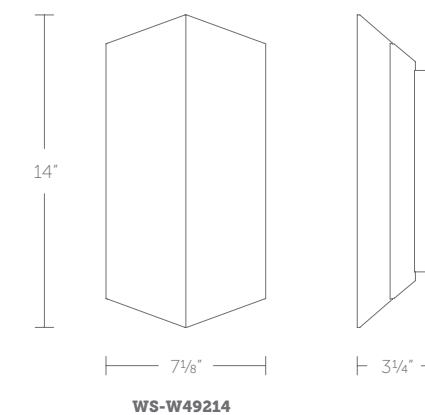

Finish

BK: Black
Example: **WS-W49214-30-BK**