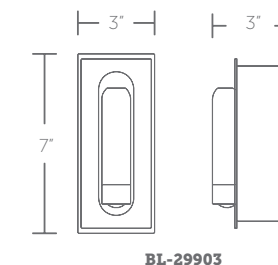

### Finish

- BK:** Black
- BN:** Brushed Nickel
- WT:** White

Example: **BL-29903-BN**

“ A neat, compact architectural  
 design with convenient  
 fingertip control to produce  
 clean, directional illumination  
 for reading spaces. ”