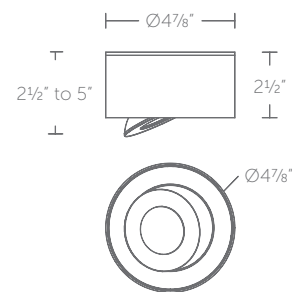

5" INTERIOR/EXTERIOR LED CEILING MOUNT

- Built in color temperature adjustability. Switch from 3000K/3500K/4000K.
- Adjustable beam angle up to 40 degrees
- Rotatable multi-axis gimbal ring
- Fixture conceals a universal 120V-220V-277V driver
- May be mounted on ceiling or wall

Color Temp: 3000K/3500K/4000K
CRI: 90
Dimming: 100% - 10% ELV, 100% - 10% TRIAC
Rated Life: 50,000 hours
Input: 120V-277V

Finish

BK:
Black

WT:
White

Example: **FM-W45205-30-WT**

FM-W45205-30, FM-W45205-35, FM-W45205-40:
Size: 5" Watt: 9W
LED Lumens: Up to 1,000
Delivered Lumens: Up to 856

FM-W45205

“ Accent a barbecue or throw spot illumination on a basketball court, this adjustable spot rotates in the field with a touch of your hand. ”