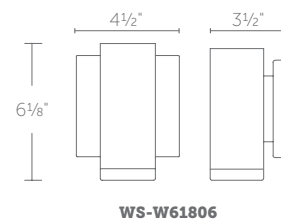

LATITUDE

10", 14" & 20" LED OUTDOOR SCONCE

- Frontlight with opal glass diffuser
- ACLED driverless technology
- May be mounted on wall in all orientations

Color Temp: 3000K
CRI: 90
Dimming: 100% - 10% ELV
Rated Life: 50,000 hours
Input: 120V (277V special order)

Finish

- **BK:** Black
- **BZ:** Bronze

Example: **WS-W52610-BK**
For 277V, add an "F" before the finish: **WS-W52620F-BK**

WS-W52610: Size: 10" Watt: 12W
LED Lumens: 765 Delivered Lumens: 415

WS-W52614: Size: 14" Watt: 18W
LED Lumens: 1,255 Delivered Lumens: 735

WS-W52620: Size: 20" Watt: 19W
LED Lumens: 1,220 Delivered Lumens: 790