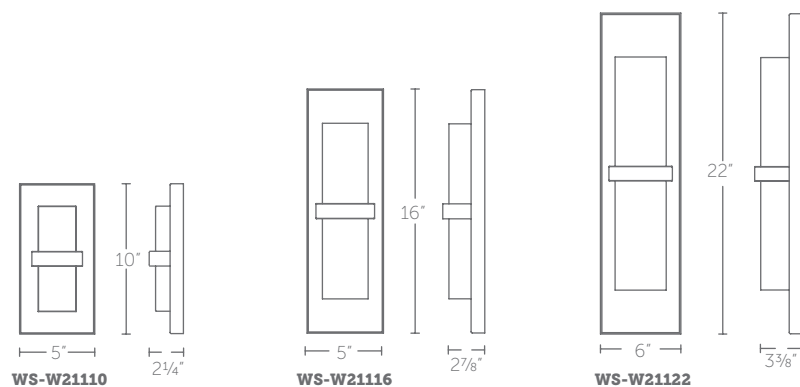

BANDEAU

10", 16" & 22" LED OUTDOOR SCONCE

- Ceramic silk-screen mitered glass diffuser
- Built in color temperature adjustability. Switch from 3000K/3500K/4000K.
- ACLED driverless technology
- May be mounted on wall in all orientations

Color Temp: 3000K/3500K/4000K
CRI: 90
Dimming: 100% - 10% ELV, 100% - 10% TRIAC
Rated Life: 50,000 hours
Input: 120V

Finish

BK:
Black

Example: **WS-W21116-30-BK**

WS-W21110-30, WS-W21110-35, WS-W21110-40:

Size: 10" Watt: 8W LED Lumens: 600 Delivered Lumens: 192

WS-W21116-30, WS-W21116-35, WS-W21116-40:

Size: 16" Watt: 17W LED Lumens: 1,200 Delivered Lumens: 494

WS-W21122-30, WS-W21122-35, WS-W21122-40:

Size: 22" Watt: 20 LED Lumens: 1,600 Delivered Lumens: 734

“Just the right bandwidth to stream illumination.”

WS-W21116-30-BK shown