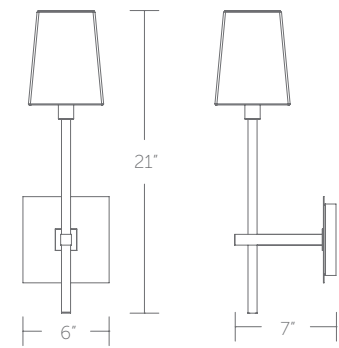

SEVILLE

TITLE 24
CALIFORNIA

21" LED SCONCE

- Fabric shade with etched acrylic diffuser
- Ambient and downward illumination
- Canopy conceals a proprietary universal 120V-220V-277V driver

Color Temp: 3000K
CRI: 90
Dimming: 100% - 10% ELV, 100% - 5% 0-10V,
100% - 10% TRIAC
Rated Life: 50,000 hours
Input: 120V-277V

Finish

AB:
Aged Brass

BN:
Brushed Nickel

Example: **WS-28021-AB**

WS-28021: Size: 21" Watt: 15W
LED Lumens: 1,800 Delivered Lumens: 828

WS-28021

“Bridging traditional with a clean modern appeal.”