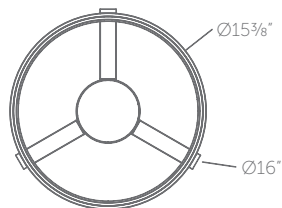

### Finish

**BK:**  
Black

**WT:**  
White

Example: **FM-63216-WT**

**FM-63216:** Size: 16" Watt: 24W  
 LED Lumens: 2,200 Delivered Lumens: 1,204

FM-63216

“Modern minimalism comes to light with robust black aluminum and powerful LEDs embedded within the diffuser.”