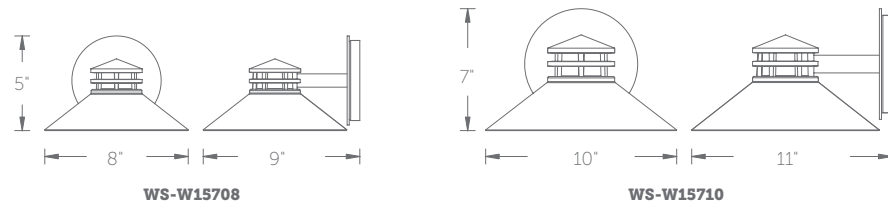

### Finish

Example: **WS-W15708-BZ**

**WS-W15708:** Size: 8" Watt: 12W  
 LED Lumens: 750 Delivered Lumens: 315

**WS-W15710:** Size: 10" Watt: 15W  
 LED Lumens: 1,200 Delivered Lumens: 560

“ Steamworks inspired contemporary approach to a traditional lantern. ”