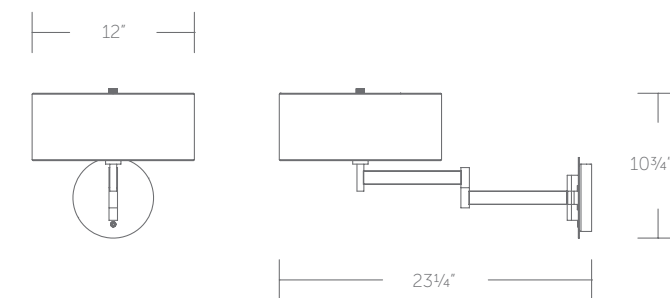

Finish

1. **AB:** Aged Brass
   - **BK:** Black
   - **BN:** Brushed Nickel
2. Example: **BL-83023-AB**

BL-83023: Size: 23" Watt: 8W
LED Lumens: 1,000 Delivered Lumens: 499

BL-83023