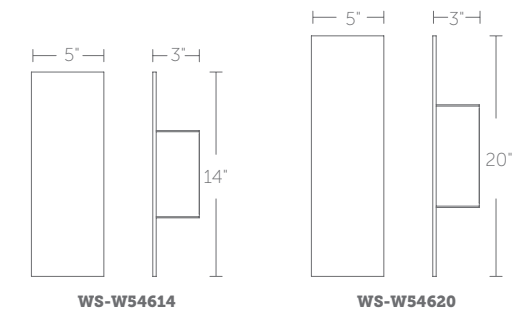

Finish

AL:
Brushed Aluminum
BK:
Black
BZ:
Bronze

WS-W54614: Size: 14" Watt: 11W
LED Lumens: 845 Delivered Lumens: 458
WS-W54620: Size: 20" Watt: 11W
LED Lumens: 847 Delivered Lumens: 478

“ Like a simple reference to something greater, the up and down lights accentuate linear architectural forms. ”

Example: **WS-W54614-BZ**