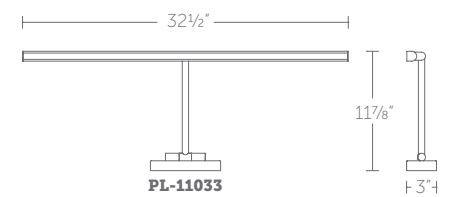

Finish

1. **BK:** Black
   - **BN:** Brushed Nickel
2. Example: **PL-11025-BN**