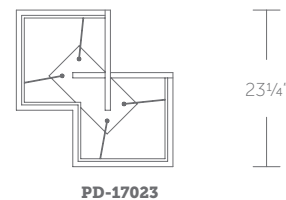

PD-17023: Size: 23" Watt: 45W
LED Lumens: 5,600 Delivered Lumens: 2,274

Finish

Example: PD-17023-BK