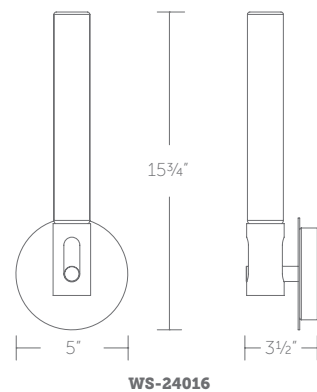

Finish

AB:
Aged Brass

BN:
Brushed Nickel

CH:
Chrome

Example: **WS-24016-CH**

“ Simple and refined. A chic aesthetic in opal glass and polished metal to enhance contemporary and transitional spaces. ”

WS-24016-BN shown