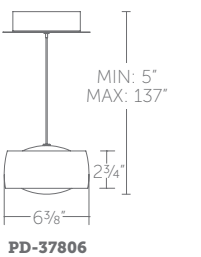

ELEMENTUM

11" & 16" MINI LED PENDANT

- Opal glass diffuser with twist lock installation
- Downlight illumination
- Three 12" and one 6" downrods included (additional downrods available)
- May be mounted on a sloped ceiling
- Junction box conceals a proprietary universal 120V-220V-277V driver

Color Temp: 3000K (2700K / 3500K special order)
CRI: 90
Dimming: 100% - 10% ELV
Rated Life: 65,000 hours
Input: 120V-277V

Finish

SN:
Satin Nickel

Example: **PD-26616-SN**
For 2700K add "-27"; 3500K add "-35" before the finish:
PD-26616-27-SN

PD-26611: Size: 11" Watt: 15W
LED Lumens: 1,187 Delivered Lumens: 858

PD-26616: Size: 16" Watt: 20W
LED Lumens: 1,769 Delivered Lumens: 1,363

See complementary pieces on page 153.

“ True chemistry between light and style. ”

TIC TOC

6" & 14" MINI LED PENDANT

- Up and downlight illumination
- Low profile, adjustable powered aircraft cables for an ultra-clean look
- May be mounted on a sloped ceiling
- Canopy conceals a proprietary universal 120V driver

Color Temp: 3000K
CRI: 80
Dimming: 100% - 10% ELV
Rated Life: 54,000 hours
Input: 120V

PD-37806: Size: 6" Watt: 15W
LED Lumens: 1,198 Delivered Lumens: 684

PD-37814: Size: 14" Watt: 28W
LED Lumens: 3,150 Delivered Lumens: 1,800

Finish

AL:
Brushed Aluminum

Example: **PD-37806-AL**

“ An elegant design with up and down illumination. ”