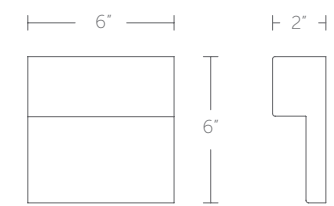

Finish

- **AL:** Brushed Aluminum
- **BK:** Black
- **WT:** White

Example: **WS-W25106-30-BK**

WS-W25106