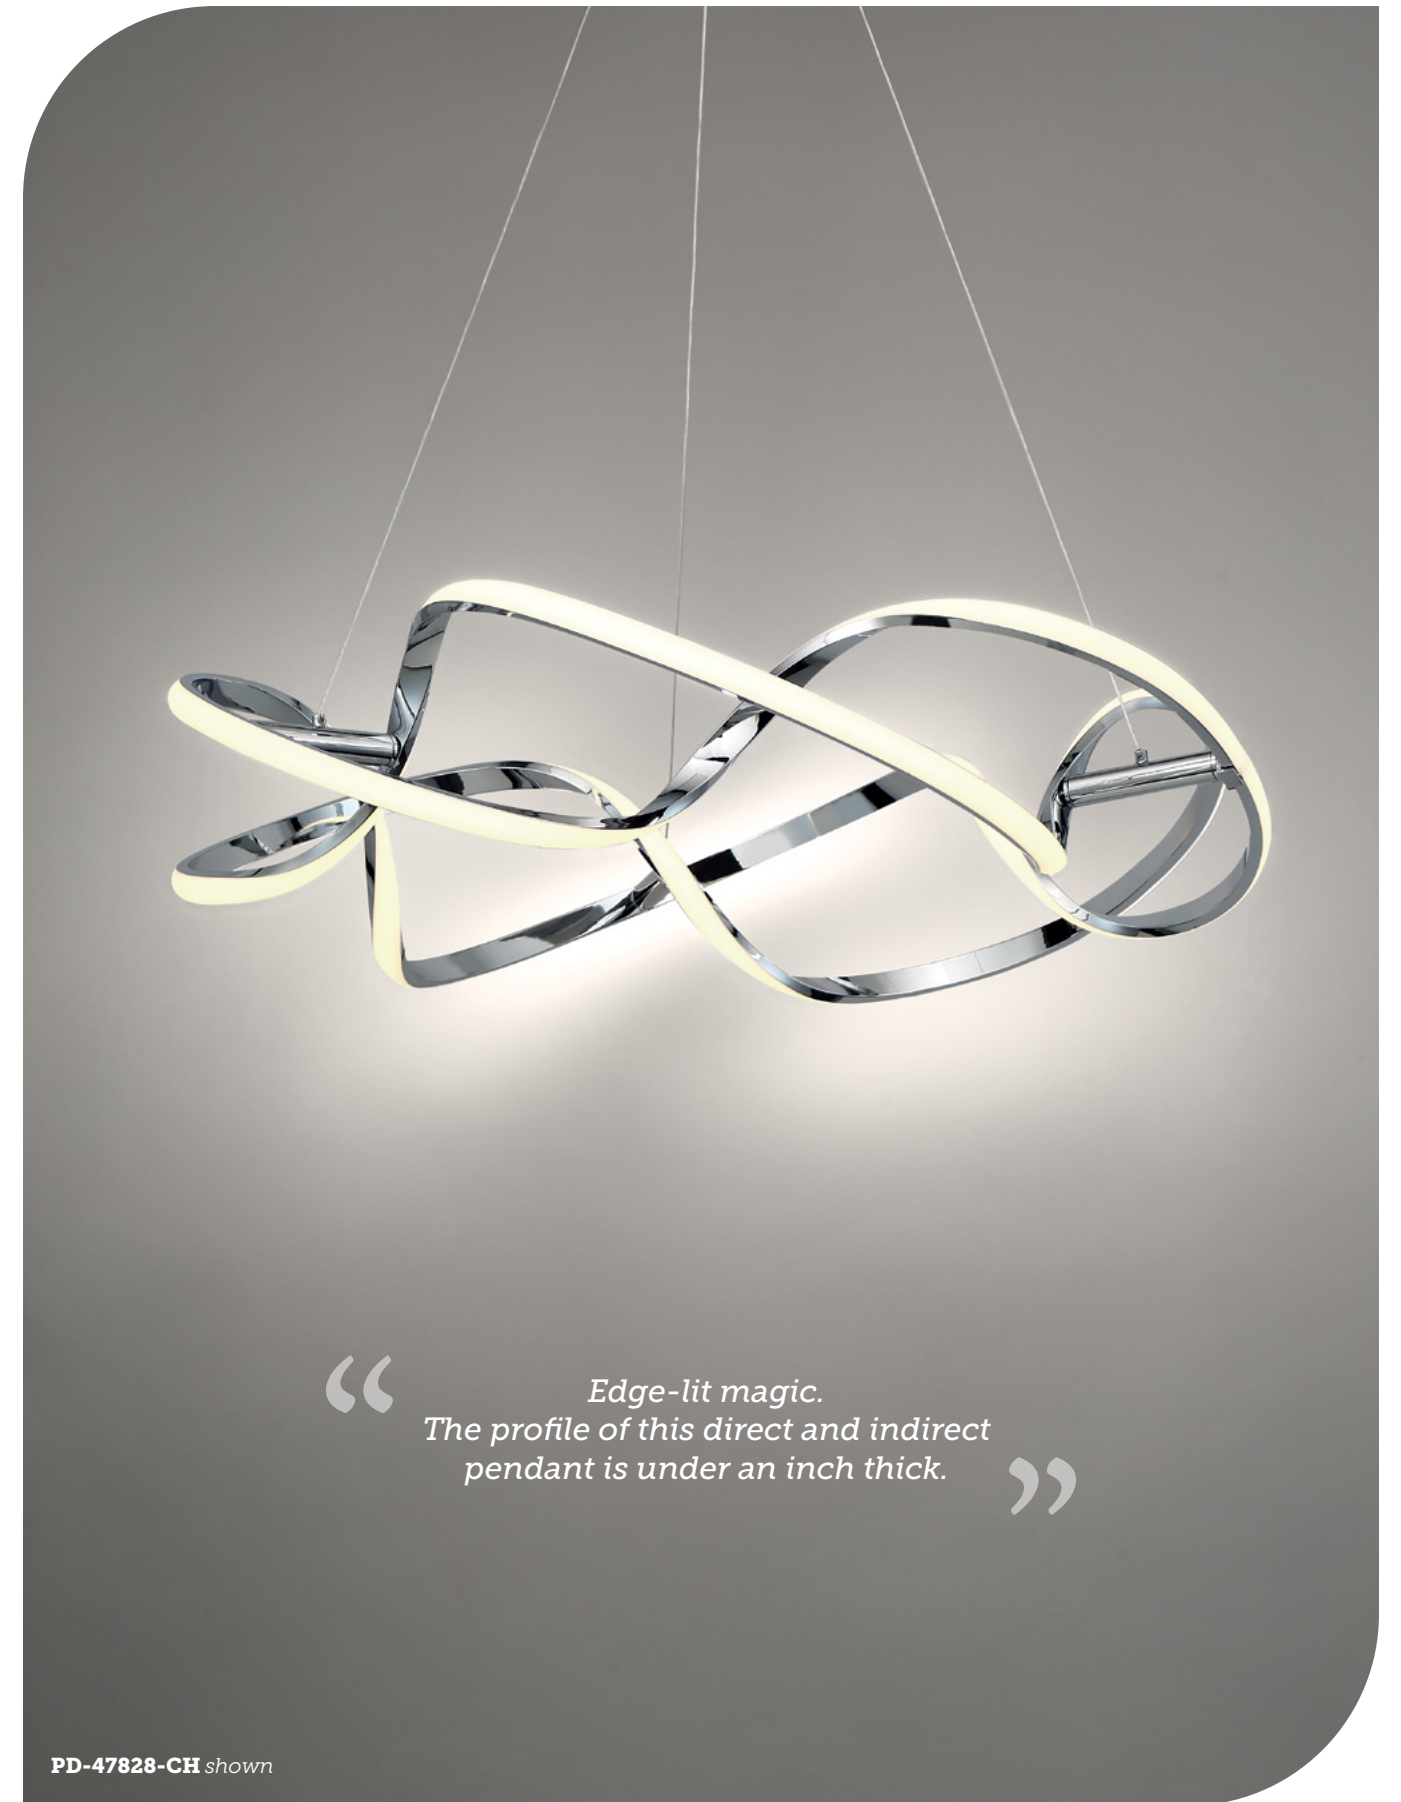

PD-47828-CH shown

“ Edge-lit magic. The profile of this direct and indirect pendant is under an inch thick. ”