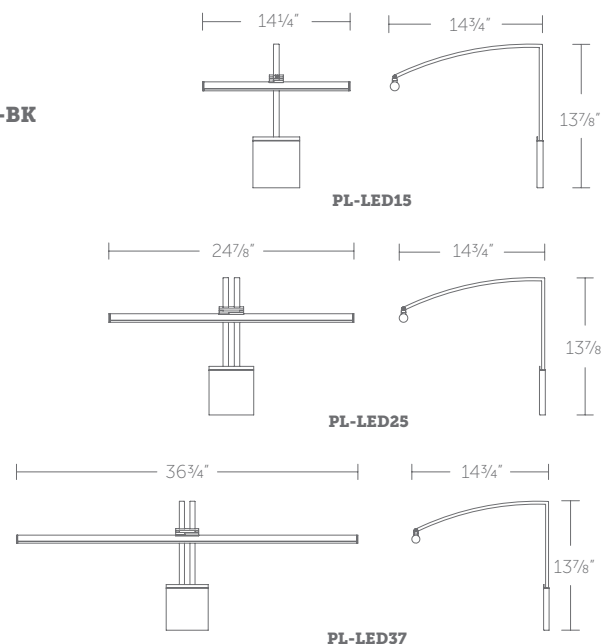

**PL-LED37-27:** Size: 37" Watt: 26W  
 LED Lumens: 1,785 Delivered Lumens: 850

“ The back plate mounts on the wall, and provides a channel for the art frame to hang on up to 20lbs. ”