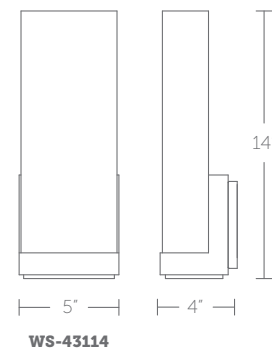

Finish

- **AB:** Aged Brass
- **BK:** Black

Example: **WS-43114-30-AB**

“ A luminary. Standing on the shoulders of giants. ”

WS-43114-30-AB shown