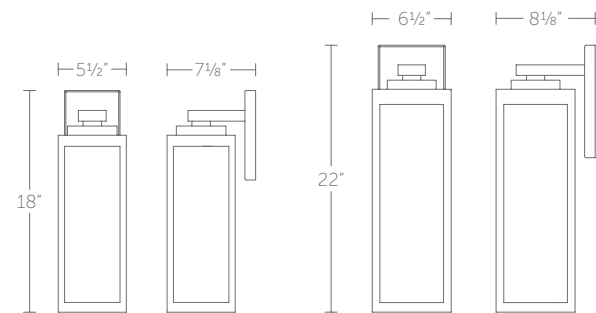

### Finish

**BK:**  
 Black

Example: **WS-W17218-BK**

See complementary pieces on page 284-285.

WS-W17214

WS-W17218

WS-W17222

“ A timeless classic lantern meets modern LED technology with a clear seeded glass lens and an open bottom for easy maintenance. ”