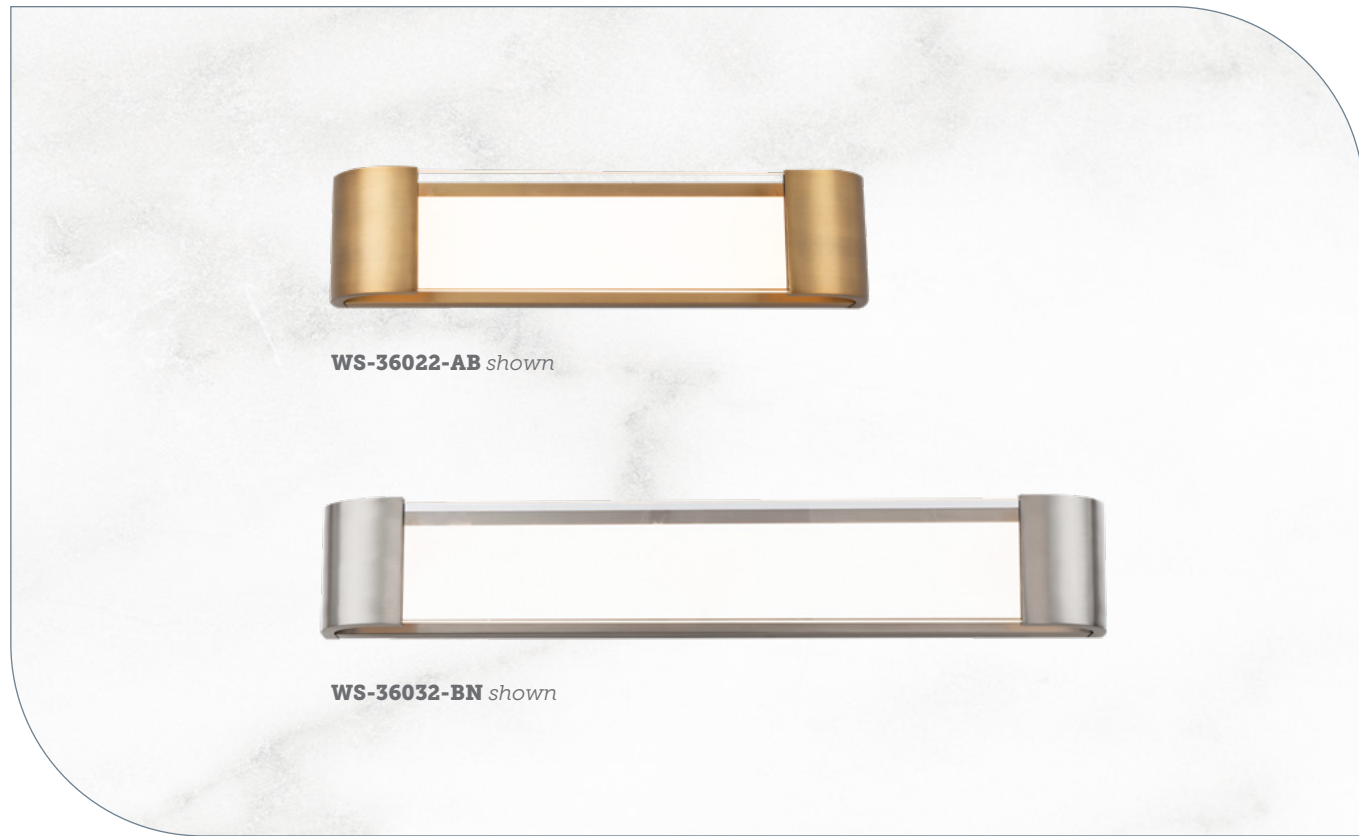

WS-36022-AB shown

WS-36032-BN shown

MELROSE

22" & 32" LED SCONCE + BATH

- Frontlight with clear and ceramic silk-screen glass diffuser
- Fixture conceals a proprietary universal 120V-220V-277V driver
- May be mounted on wall in all orientations

Color Temp: 3000K
CRI: 90
Dimming: 100% - 10% ELV, 100% - 5% 0-10V,
100% - 10% TRIAC
Rated Life: 50,000 hours
Input: 120V-277V

WS-36022: Size: 22" Watt: 26W
LED Lumens: 1,720 Delivered Lumens: 1,175
WS-36032: Size: 32" Watt: 32W
LED Lumens: 2,105 Delivered Lumens: 1,505

Finish

AB:
Aged Brass

BN:
Brushed Nickel

Example: **WS-36032-BN**

“Modern and clean. Clear and opal glass layers encapsulate perfectly even LED illumination.”