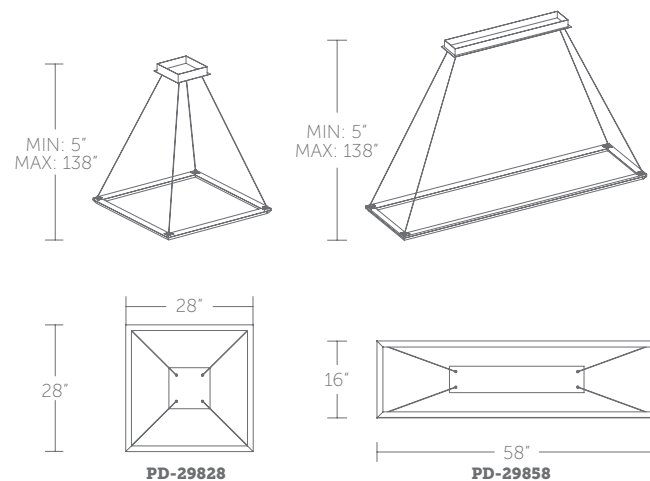

Finish

- **AL:** Brushed Aluminum
- **BK:** Black

Example: **PD-29828-AL**

“Extruded acrylic diffuser with mitered edges evokes a clean, geometric look with powerful LED illumination projecting up to the rectilinear canopy.”