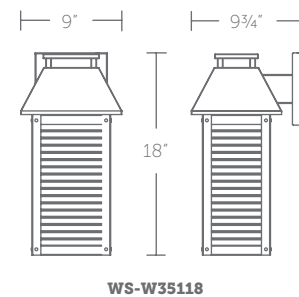

Finish

BK:
Black

Example: **WS-W35118-BK**

WS-W35118-BK shown

“ What makes a house a home?
A warm inviting aesthetic to cherish. ”