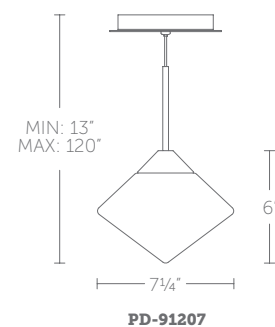

Finish

BK:
Black

BN:
Brushed Nickel

Example: PD-91207-BN

“ Like glittering diamonds in the rough, fine lighting jewels flaunt brilliance at every angle with wispy opal glass enhanced with black or brushed nickel finished hardware. Gems of minimalism. ”

PD-91207-BK shown