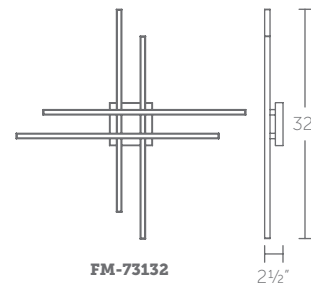

PARALLAX

32" & 42" LED CEILING MOUNT

- Built in color temperature adjustability. Switch from 2700K/3000K/3500K.
- Thin canopy conceals a 120V driver
- May be mounted on ceiling or wall

Color Temp: 2700K/3000K/3500K
CRI: 90
Dimming: 100% - 10% ELV, 100% - 10% TRIAC
Rated Life: 50,000 hours
Input: 120V

FM-73132: Size: 32" Watt: 23W
LED Lumens: Up to 1,306 Delivered Lumens: Up to 918

FM-73142: Size: 42" Watt: Up to 35W
LED Lumens: Up to 2,006 Delivered Lumens: Up to 1,400

Finish

BK:
Black

BN:
Brushed Nickel

CH:
Chrome

Example: **FM-73132-CH**

See complementary pieces on page 128-129.

“ A ceiling mount or wall sconce of exaggerated proportions. Unparalleled. ”