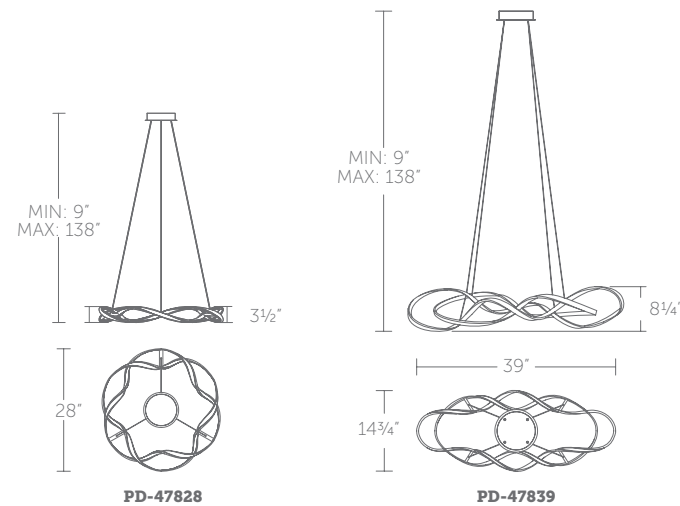

See complementary pieces on page 162-163.