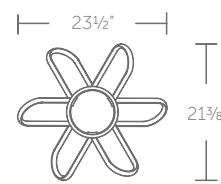

Finish

BK:
Black

BN:
Brushed Nickel

Example: **PD-37224-BK**

PD-37224