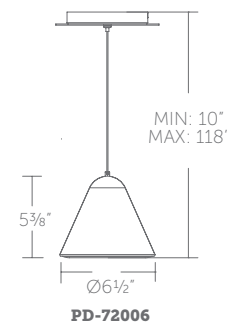

### Finish

AB:  
Aged Brass

BK:  
Black

SN:  
Satin Nickel

Example: PD-72006-AB  
For title 24 option add "T24"  
before the finish: PD-72006-T24-AB

“ Minimal and inventive.  
A simple, conical design. ”

PD-72006-AB shown