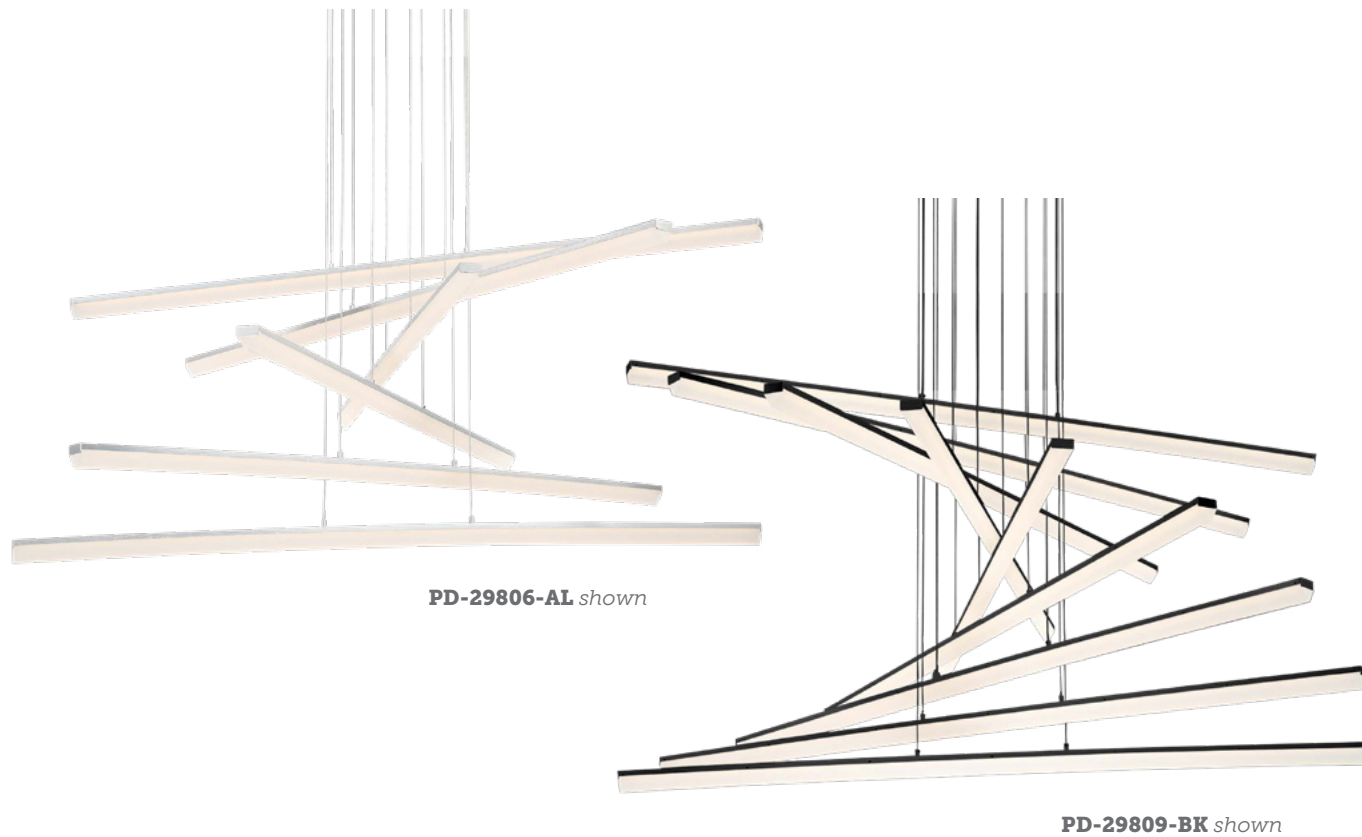

PD-29806-AL shown

PD-29809-BK shown

STACK

3, 6 & 9 LIGHT LED CHANDELIERS

- Height and slope of each strip can be individually adjusted for personalization
- Low profile, adjustable powered aircraft cables for an ultra-clean look, black aircraft cable for BK finish and clear aircraft cable for AL finish
- May be mounted on a sloped ceiling
- Canopy conceals proprietary universal 120V-220V-277V driver

Color Temp: 3000K
CRI: 90
Dimming: 100% - 10% ELV, 100% - 5% 0-10V
Rated Life: 50,000 hours
Input: 120V-277V

Finish
AL: Brushed Aluminum
BK: Black
Example: **PD-29803-AL**

PD-29803: Lights: 3 Watt: 42W
LED Lumens: 4,938 Delivered Lumens: 3,950

PD-29806: Lights: 6 Watt: 84W
LED Lumens: 9,876 Delivered Lumens: 7,900

PD-29809: Lights: 9 Watt: 126W
LED Lumens: 14,814 Delivered Lumens: 11,850