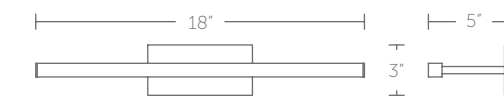

### WS-73123-27, WS-73123-30, WS-73123-35:

Size: 24" Watt: 11W  
 LED Lumens: Up to 542  
 Delivered Lumens: Up to 340

See complementary pieces on page 24-25.

WS-73117

WS-73123