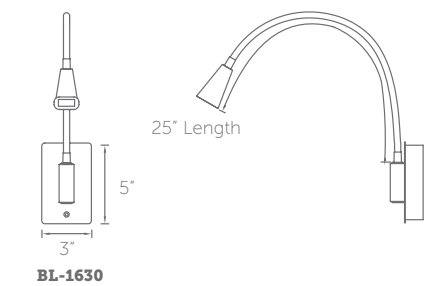

VIBE

15", 25" & 37" LED PICTURE LIGHT

- Light source rotates 70 degrees
- Junction box conceals a proprietary 120V transformer

Color Temp: 2700K
CRI: 90
Dimming: 100% - 10% ELV
Rated Life: 70,000 hours
Input: 120V

Finish

BK: Black
Example: **PL-LED25-27-BK**

PL-LED15-27: Size: 15" Watt: 10W
LED Lumens: 595 Delivered Lumens: 240

PL-LED25-27: Size: 25" Watt: 17W
LED Lumens: 1,186 Delivered Lumens: 535

PL-LED37-27: Size: 37" Watt: 26W
LED Lumens: 1,785 Delivered Lumens: 850

“ The back plate mounts on the wall, and provides a channel for the art frame to hang on up to 20lbs. ”

STRETCH

LED BEDSIDE LAMP

- Flexible, yet fixable rubber tube for directing light
- Fingertip touch on/off switch and dimming on the canopy
- Conversion plate included to accommodate 4" junction box
- Two 12" cord covers, and 8ft cord for hardwired or portable installation
- Canopy conceals a 120V driver

Color Temp: 3000K
CRI: 90
Dimming: 100% - 10% (Integral dimmer)
Rated Life: 50,000 hours
Input: 120V

Finish

BK: Black
TT: Titanium
WT: White
Example: **BL-1630-BK**

“ Contemporary, utilitarian and cool, personalized fingertip control lighting with an adjustable rubberized arm that directs illumination wherever needed. ”