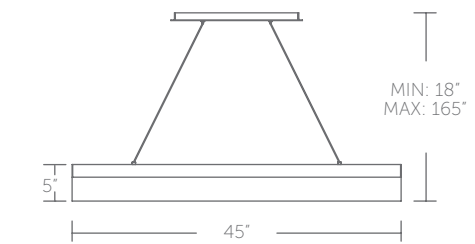

Finish

- **AL:** Brushed Aluminum
- **BK:** Black

Example: PD-97145-BK

PD-97145: Size: 45" Watt: 33W
LED Lumens: 2,970 Delivered Lumens: 2,758