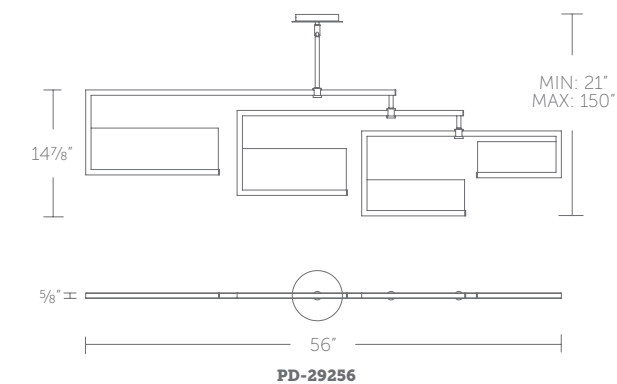

Finish

BK:
Black

Example: PD-29256-BK

PD-29256: Size: 56" Watt: 28W
LED Lumens: 2,500 Delivered Lumens: 1,189