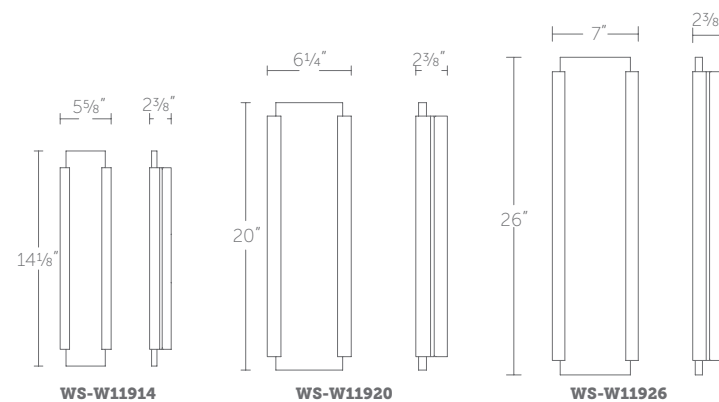

Finish

BK:
Black

Example: **WS-W11914-BK**

“ Modern elegance in a powerful, iconic design. ”