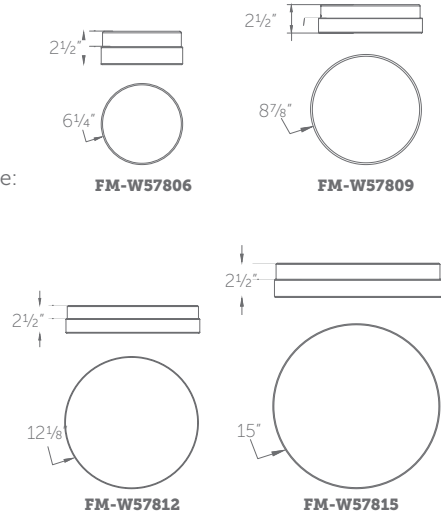

FM-W52306-WT shown

FM-W52309-WT shown

NIVEOUS

6" & 9" INTERIOR/EXTERIOR LED CEILING MOUNT

- Mouth blown opal glass diffuser
- ACLED driverless technology
- May be mounted on ceiling or wall

Color Temp: 3000K (2700K/3500K special order)
CRI: 90
Dimming: 100% - 10% ELV
Rated Life: 45,000 hours
Input: 120V (277V special order)

FM-W52306: Size: 6" Watt: 10W
LED Lumens: 800 Delivered Lumens: 680

FM-W52309: Size: 9" Watt: 18W
LED Lumens: 1,600 Delivered Lumens: 1,428

Finish

WT:
White

Example: **FM-W52306-WT**
For 277V, add an "F" before the finish: **FM-W52306F-WT**
For 2700K add "-27"; 3500K add "-35" before the finish: **FM-W52306-35-WT**

“The perfect sphere.”