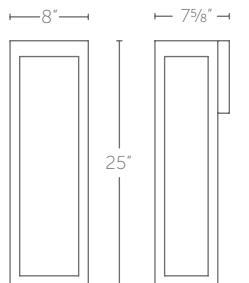

“ Poetic justice.
Lighting the high road. ”

11", 18" & 25" LED OUTDOOR SCONCE

- Hammered glass panels on four sides
- Open bottom for ease of maintenance
- Downlight illumination
- ACLED driverless technology

Color Temp: 3000K
CRI: 90
Dimming: 100% - 10% ELV, 100% - 10% TRIAC
Rated Life: 54,000 hours
Input: 120V

WS-W33111: Size: 11" Watt: 11W
LED Lumens: 800 Delivered Lumens: 173

WS-W33118: Size: 18" Watt: 16W
LED Lumens: 1,200 Delivered Lumens: 256

WS-W33125: Size: 25" Watt: 25W
LED Lumens: 2,000 Delivered Lumens: 347

Finish

BK:
Black

Example: **WS-W33118-BK**

See complementary pieces on page 246-247.

WS-W33125