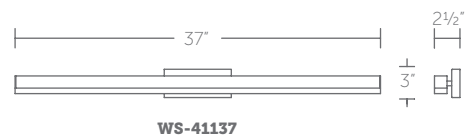

- Directional light with an etched diffuser
- Adjustable backplate
- Conversion plate included to accommodate 4" junction box
- Built in color temperature adjustability. Switch from 2700K/3000K/3500K.
- Thin canopy conceals a proprietary 120V/277V driver
- May be mounted on wall in all orientations

Color Temp: 2700K/3000K/3500K
CRI: 90
Dimming: 100% - 10% ELV, 100% - 10% TRIAC
Rated Life: 50,000 hours
Input: 120V/277V

Finish

AL:
Brushed Aluminum

BK:
Anodized Black

Example: **WS-41119-BK**

WS-41119: Size: 19" Watt: 16W
LED Lumens: 1,247
Delivered Lumens: 688

WS-41125: Size: 25" Watt: 19W
LED Lumens: 1,421
Delivered Lumens: 824

WS-41137: Size: 37" Watt: 28W
LED Lumens: 2,247
Delivered Lumens: 1,301