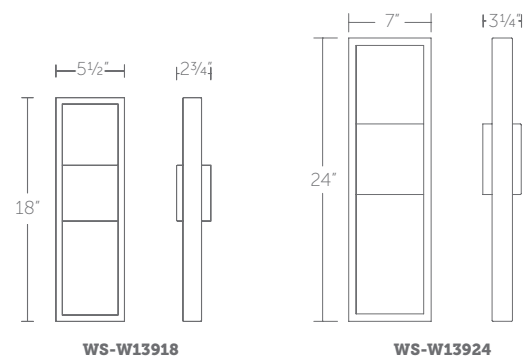

WS-W13918

WS-W13924

“ A low-profile, artful design adds a distinctive, sophisticated look in any outdoor application. ”