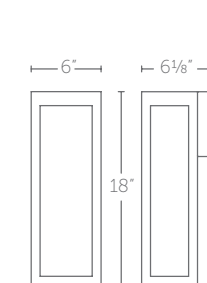

Finish

BK:
Black

Example: **WS-W33118-BK**

See complementary pieces on page 246-247.

WS-W33118