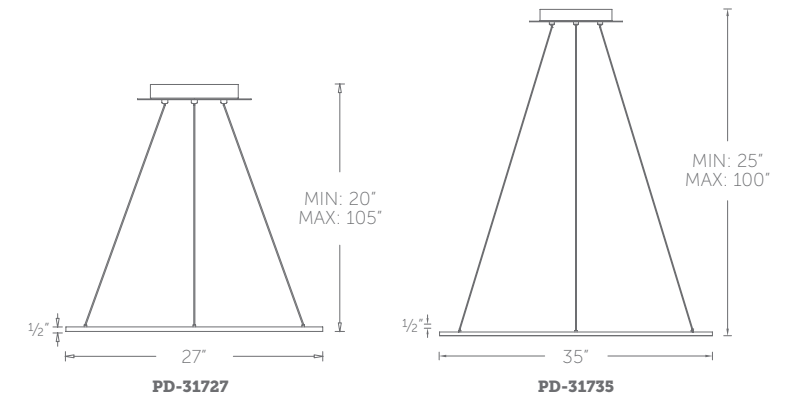

“ Spectacular halo of direct and indirect light from an impossible form. ”