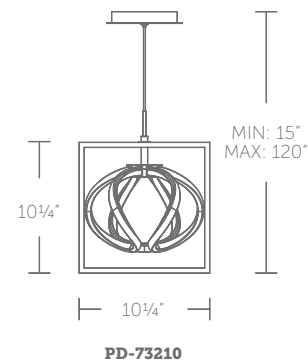

Finish

BK/GL:
Black/Gold Leaf
Example: **PD-73210-BK/GL**

See complementary pieces on page 18-19.