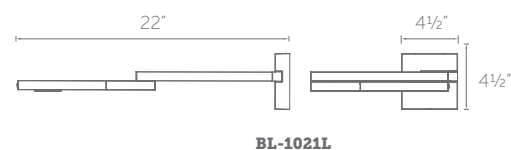

SCOPE

7" LED BEDSIDE LAMP

- On-off switch on fixture
- Light source offers 330 degree horizontal rotation
- 8 ft cord included for hard-wired and portable installation
- Canopy conceals a 120V driver
- Surface mount or recessed mount

Color Temp: 3000K
CRI: 90
Rated Life: 50,000 hours
Input: 120V

Finish

- **BK:** Black
- **BN:** Brushed Nickel
- **WT:** White

Example: **BL-29903-BN**

“ A neat, compact architectural
design with convenient
fingertip control to produce
clean, directional illumination
for reading spaces. ”