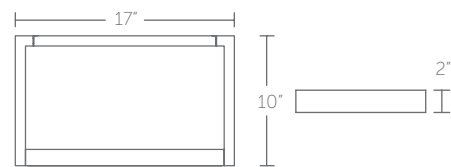

17" & 27" LED PICTURE LIGHT

- Light source rotates 330 degrees
- Decorative plate and 1" slim junction box included
- Thin canopy conceals a universal 120V-220V-277V driver

Color Temp: 3000K
CRI: 90
Dimming: 100% - 10% ELV, 100% - 10% TRIAC
Rated Life: 50,000 hours
Input: 120V-277V

Finish

1. **AL:** Brushed Aluminum
   - **BK:** Anodized Black
2. Example: **PL-16027-AL**

PL-16017: Size: 17" Watt: 15W
LED Lumens: 1,000 Delivered Lumens: 722

PL-16027: Size: 27" Watt: 18W
LED Lumens: 1,600 Delivered Lumens: 1,297

PL-16017

See complementary pieces on page 46-49.

“Simple and sophisticated aesthetic. Rotating element optimizes functionality.”