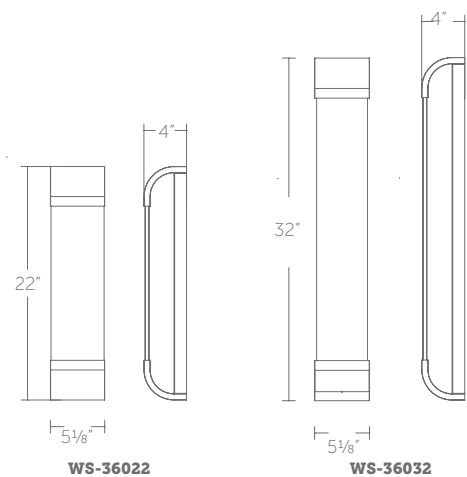

### Finish

**AB:**  
Aged Brass

**BN:**  
Brushed Nickel

Example: **WS-36032-BN**

“Modern and clean. Clear and opal glass layers encapsulate perfectly even LED illumination.”

WS-37024-BN shown

WS-37034-AB shown