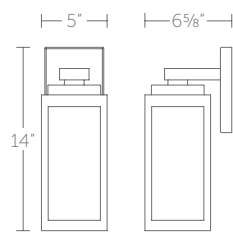

### Finish

**BK:**  
 Black

Example: **WS-W17218-BK**

See complementary pieces on page 284-285.

WS-W17214

WS-W17218

WS-W17222

“ A timeless classic lantern meets modern LED technology with a clear seeded glass lens and an open bottom for easy maintenance. ”