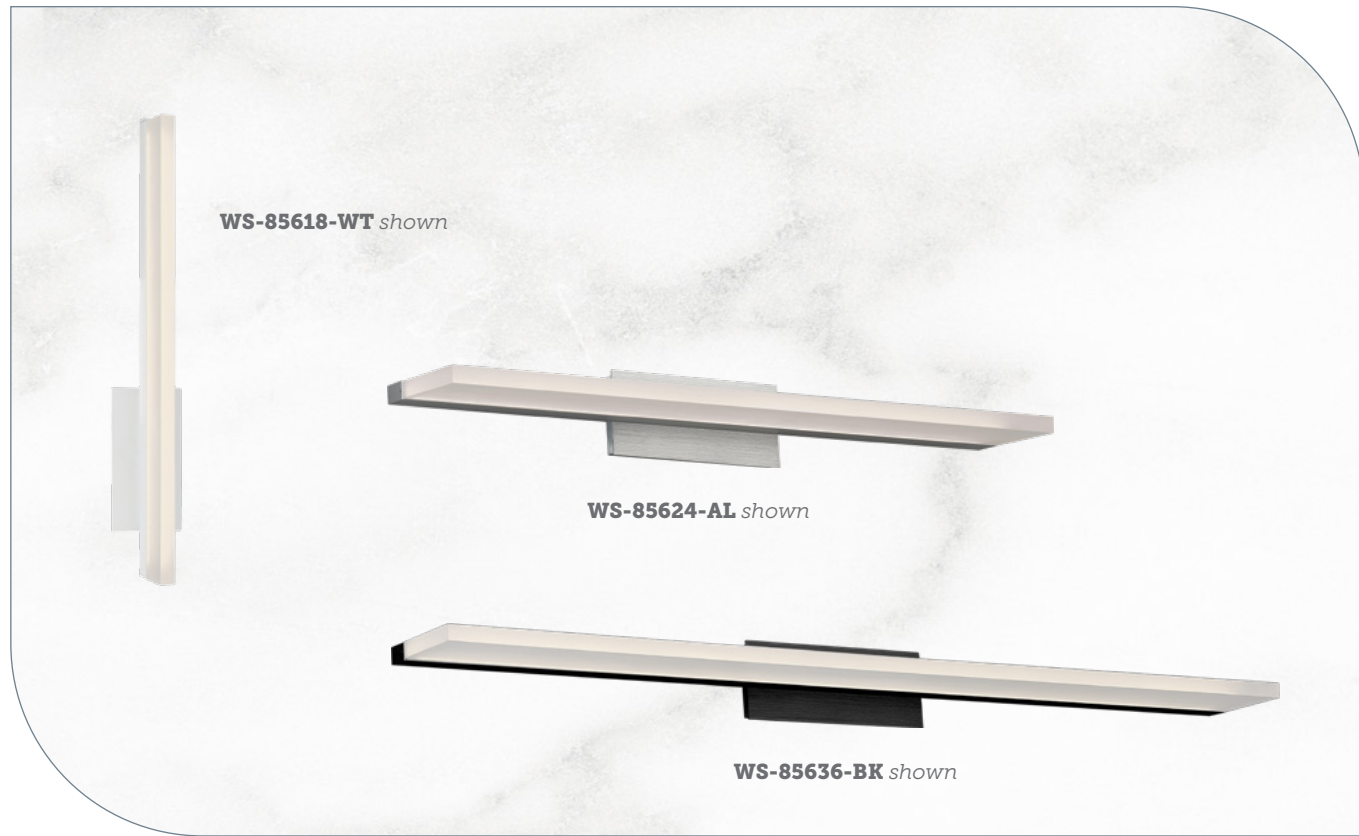

LEVEL

18", 24" & 36" LED SCONCE + BATH

- Frontlight edge-lit LED with etched acrylic diffuser
- Adjustable backplate
- Conversion plate included to accommodate 4" junction box
- Junction box conceals a proprietary universal 120V-220V-277V driver
- May be mounted on wall in all orientations
- ADA compliant for WS-85618 only

Color Temp: 3500K
CRI: 90
Dimming: 100% - 10% ELV
Rated Life: 85,000 hours
Input: 120V-277V

WS-85618: Size: 18" Watt: 16W
LED Lumens: 1,300 Delivered Lumens: 865
WS-85624: Size: 24" Watt: 21W
LED Lumens: 1,735 Delivered Lumens: 1,255
WS-85636: Size: 36" Watt: 30W
LED Lumens: 2,561 Delivered Lumens: 1,762

Finish

AL:
Brushed Aluminum

BK:
Black

WT:
White

Example: **WS-85618-WT**

“Slender, minimalist design for modern spaces; casts an extensive layer of soft, balanced light throughout your space.”

SVELTE

16", 22" & 34" LED SCONCE + BATH

- Frontlight with ceramic silk-screen mitered glass diffuser
- Conversion plate included to accommodate 4" junction box
- Built in color temperature adjustability. Switch from 2700K/3000K/3500K.
- ACLED driverless technology
- May be mounted on wall in all orientations

Color Temp: 2700K/3000K/3500K
CRI: 90
Dimming: 100% - 10% ELV
Rated Life: 80,000 hours
Input: 120V (277V special order)

WS-7316: Size: 16" Watt: 24W
LED Lumens: Up to 2,000
Delivered Lumens: Up to 1,135

WS-7322: Size: 22" Watt: 34W
LED Lumens: Up to 2,800
Delivered Lumens: Up to 1,632

WS-7334: Size: 34" Watt: 54W
LED Lumens: Up to 4,400
Delivered Lumens: Up to 2,626

Finish

BN:
Brushed Nickel

CH:
Chrome

Example: **WS-7316-CH**
For 277V, add an "F" before the finish: **WS-7316F-CH**

“The picture of refinement.”