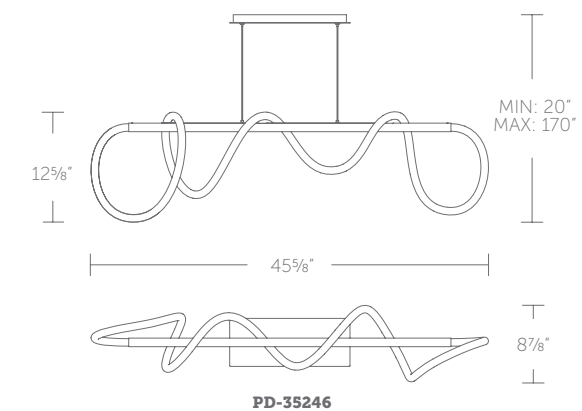

TIGHTROPE

“Extraordinary curved illuminated silicone wrapped around a metal bar for the perfect, eye-catching luminaire above kitchen islands, bars and counters.”

TITLE 24
CALIFORNIA

46" LED PENDANT

- Omnidirectional diffused illumination
- Adjustable silicone diffuser to create desired look
- Low profile, adjustable powered aircraft cables for an ultra-clean look
- May be mounted on a sloped ceiling
- Thin canopy conceals a proprietary universal 120V-220V-277V driver

Color Temp: 3000K
CRI: 90
Dimming: 100% - 10% ELV, 100% - 5% 0-10V,
100% - 10% TRIAC
Rated Life: 50,000 hours
Input: 120V-277V

Finish

BK:
Black

Example: PD-35246-BK

PD-35246: Size: 46" Watt: 30W
LED Lumens: 4,000 Delivered Lumens: 2,145

PD-35246