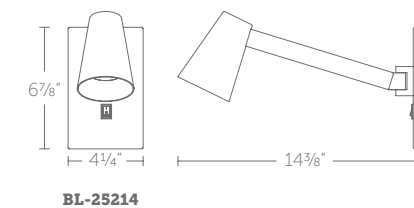

### Finish

- BK/SI:**  
Black/Silver
- BN:**  
Brushed Nickel

Example: **BL-25214-BK/SI**

**BL-25214:** Size: 14" Watt: 8W  
 LED Lumens: 416 Delivered Lumens: 344

USB Port on the Canopy