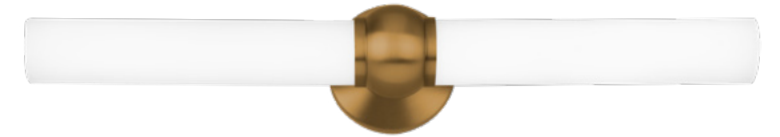

WS-35027-AB shown