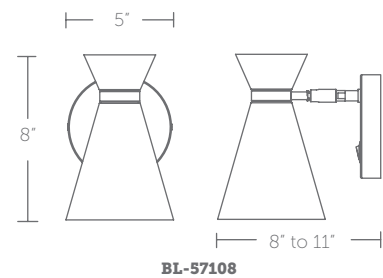

“Cinched at the waist. Nostalgic of 1950's fashion and attire.”

BL-57108-BK/AB shown