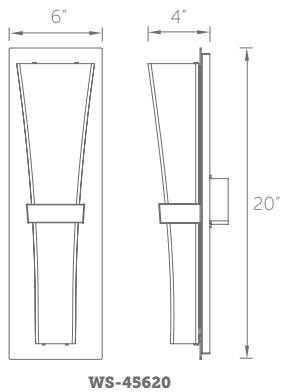

MODERNE

15" LED SCONCE

- Frontlight with etched opal glass diffuser
- Junction box conceals a proprietary universal 120V-220V-277V driver

Color Temp: 3000K (2700K / 3500K special order)
CRI: 90
Dimming: 100% - 10% ELV
Rated Life: 55,000 hours
Input: 120V-277V

WS-40615: Size: 15" Watt: 20W
LED Lumens: 1,482 Delivered Lumens: 887

Finish

SN:
Satin Nickel
Example: **WS-40615-SN**
For 2700K add "-27"; 3500K add "-35"
before the finish: **WS-40615-27-SN**

“ Art Deco inspired elegance. ”

PROHIBITION

20" LED SCONCE

- Frontlight with etched opal glass diffuser
- Junction box conceals a proprietary universal 120V-220V-277V driver

Color Temp: 3000K (2700K / 3500K special order)
CRI: 90
Dimming: 100% - 10% ELV
Rated Life: 55,000 hours
Input: 120V-277V

WS-45620: Size: 20" Watt: 18W
LED Lumens: 1,377 Delivered Lumens: 817

Finish

SN:
Satin Nickel
Example: **WS-45620-SN**
For 2700K add "-27"; 3500K add "-35"
before the finish: **WS-45620-27-SN**

“ Modern for today while nostalgic of a different time. ”