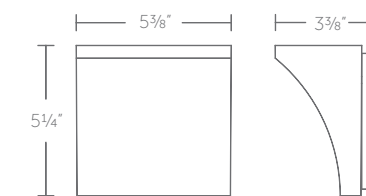

CORNICE

“Dramatic double light wall luminaire.”

5" LED SCONCE

- Up and downlight illumination
- Built in color temperature adjustability. Switch from 2700K/3000K/3500K.
- ACLED driverless technology
- May be mounted on wall in all orientations

Color Temp: 2700K/3000K/3500K
CRI: 90
Dimming: 100% - 10% ELV, 100% - 10% TRIAC
Rated Life: 50,000 hours
Input: 120V

Finish

- **AB:** Aged Brass
- **BK:** Black
- **WT:** White

Example: **WS-57205-30-WT**

WS-57205-27, WS-57205-30, WS-57205-35:
Size: 5" Watt: 15W
LED Lumens: 1,200
Delivered Lumens: Up to 400

WS-57205