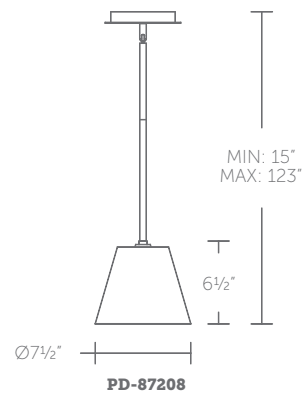

Finish

BK:
Black

BN:
Brushed Nickel

Example: PD-87208-BN

See complementary pieces on page 86-87.