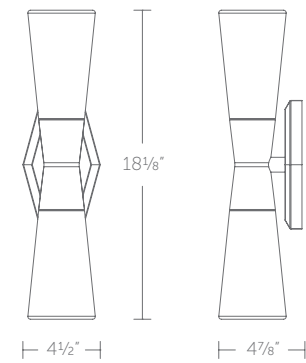

### Finish

**AB:**  
Aged Brass

**BN:**  
Brushed Nickel

Example: **WS-30018-BN**

**WS-30018:** Size: 18" Watt: 21W  
 LED Lumens: 1,580 Delivered Lumens: 1,270

WS-30018

“ Timeless yet contemporary. Frosted opal glass shades embraced by elegantly tailored hardware. ”