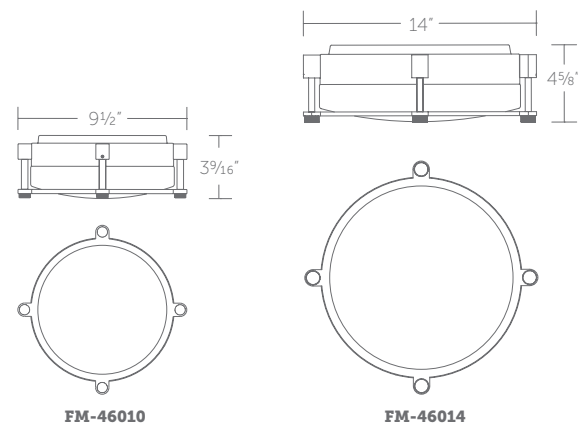

### Finish

**AB:**  
Aged Brass

**BN:**  
Brushed Nickel

Example: **FM-46014-BN**

**FM-46010:** Size: 10" Watt: 15W  
LED Lumens: 1,400 Delivered Lumens: 667

**FM-46014:** Size: 14" Watt: 30W  
LED Lumens: 2,800 Delivered Lumens: 1,522