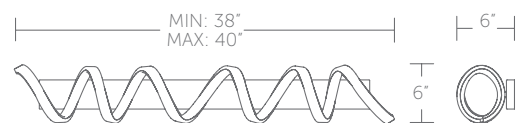

WS-83129

WS-83139

See complementary pieces
on page 236-237.