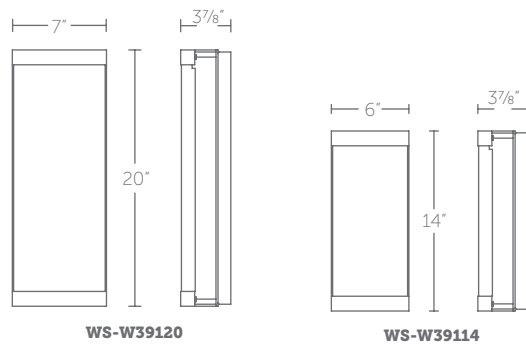

Finish

BK:
Black

Example: **WS-W39114-BK**

“ Depths of glacial formations.
Immeasurable beauty. ”