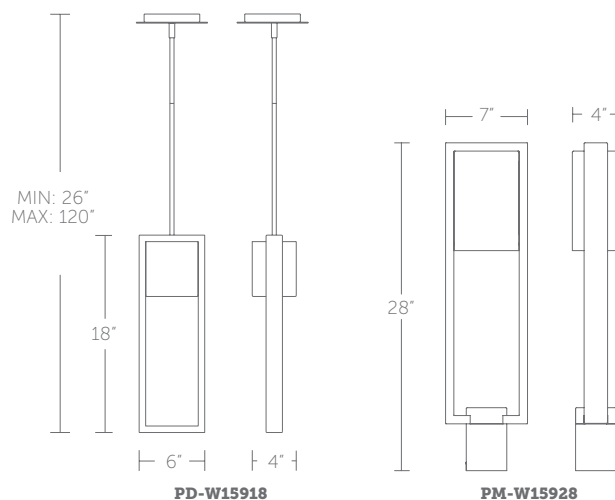

“ A low-profile, artful design adds a distinctive, sophisticated look in any outdoor application. ”