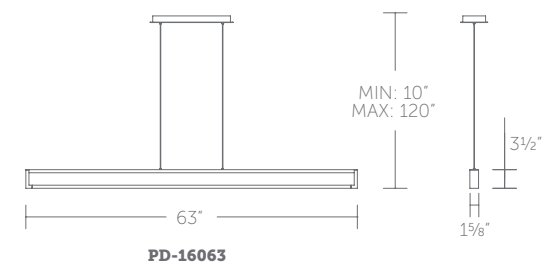

Rotatable:

See complementary pieces on page 224-225.

“Futuristic Industrial.
Segmented powerful design.
Adjusts to your demands.”