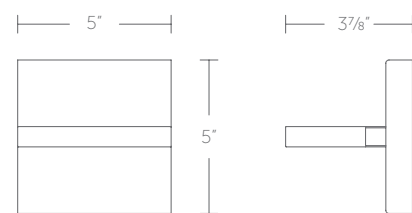

OSLO

5" LED OUTDOOR SCONCE

- Edge lit etched acrylic diffuser
- Thin canopy conceals a proprietary 120V/277V driver
- May be mounted on wall in all orientations

Color Temp: 3000K
CRI: 90
Dimming: 100% - 10% ELV,
100% - 10% TRIAC
Rated Life: 54,000 hours
Input: 120V/277V

Finish

- **AL:** Brushed Aluminum
- **BK:** Black
- **WT:** White

Example: **WS-W23105-WT**

WS-W23105: Size: 5" Watt: 5W
LED Lumens: 410 Delivered Lumens: 264

WS-W23105

WS-W23105-WT shown

“ An edge above. Technologist approved. ”