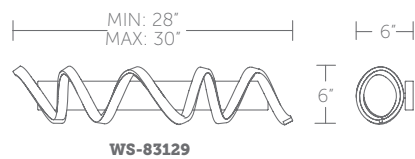

MARQUES

TITLE 24
CALIFORNIA

20", 29" & 39" LED SCONCE + BATH

- Omnidirectional illumination
- Conversion plate included to accommodate 4" junction box
- Thin canopy conceals a proprietary 120V/277V driver
- May be mounted on wall in all orientations

Color Temp: 3000K
CRI: 90
Dimming: 100% - 10% ELV,
100% - 10% TRIAC
Rated Life: 50,000 hours
Input: 120V/277V

Finish

BK:
Black

TT:
Titanium

Example: **WS-83129-BK**

WS-83120: Size: 20" Watt: 15W
LED Lumens: Up to 1,297
Delivered Lumens: Up to 691

WS-83129: Size: 29" Watt: 29W
LED Lumens: Up to 2,389
Delivered Lumens: Up to 1,271

WS-83139: Size: 39" Watt: 32W
LED Lumens: Up to 2,714
Delivered Lumens: Up to 1,444

WS-83120

See complementary pieces
on page 236-237.

“ Graceful and noble.
Impossible to ignore. ”