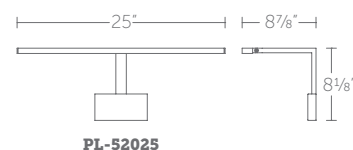

“ Robust LED illumination. Preserve colors in artwork while delivering superior color rendering. ”