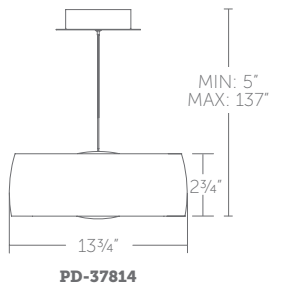

ELEMENTUM

11" & 16" MINI LED PENDANT

- Opal glass diffuser with twist lock installation
- Downlight illumination
- Three 12" and one 6" downrods included (additional downrods available)
- May be mounted on a sloped ceiling
- Junction box conceals a proprietary universal 120V-220V-277V driver

Color Temp: 3000K (2700K / 3500K special order)
CRI: 90
Dimming: 100% - 10% ELV
Rated Life: 65,000 hours
Input: 120V-277V

Finish

SN:
Satin Nickel

Example: **PD-26616-SN**
For 2700K add "-27"; 3500K add "-35" before the finish:
PD-26616-27-SN

PD-26611: Size: 11" Watt: 15W
LED Lumens: 1,187 Delivered Lumens: 858

PD-26616: Size: 16" Watt: 20W
LED Lumens: 1,769 Delivered Lumens: 1,363

See complementary pieces on page 153.

“ True chemistry between light and style. ”

TIC TOC

6" & 14" MINI LED PENDANT

- Up and downlight illumination
- Low profile, adjustable powered aircraft cables for an ultra-clean look
- May be mounted on a sloped ceiling
- Canopy conceals a proprietary universal 120V driver

Color Temp: 3000K
CRI: 80
Dimming: 100% - 10% ELV
Rated Life: 54,000 hours
Input: 120V

PD-37806: Size: 6" Watt: 15W
LED Lumens: 1,198 Delivered Lumens: 684

PD-37814: Size: 14" Watt: 28W
LED Lumens: 3,150 Delivered Lumens: 1,800

Finish

AL:
Brushed Aluminum

Example: **PD-37806-AL**

“ An elegant design with up and down illumination. ”