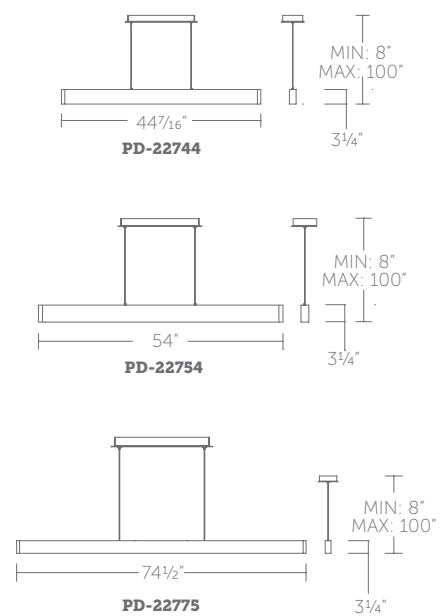

### Finish

- AL:** Brushed Aluminum
- BK:** Black

Example: **PD-22744-BK**

**PD-22744:** Size: 44" Watt: 24W  
 LED Lumens: 1,299 Delivered Lumens: 1,034

**PD-22754:** Size: 54" Watt: 30W  
 LED Lumens: 2,150 Delivered Lumens: 1,740

**PD-22775:** Size: 75" Watt: 44W  
 LED Lumens: 2,671 Delivered Lumens: 1,888

“Wishful lighting. Ultra thin pendant for the discerning minimalist.”