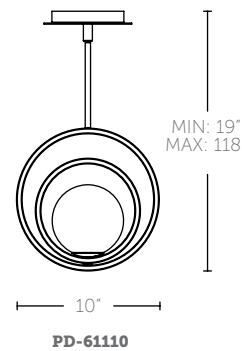

Finish

- **AB:** Aged Brass
- **BN:** Brushed Nickel

Example: PD-61110-AB

“Resounding midair like a clear musical note.”

PD-61110-AB shown