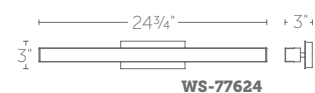

#### WS-77636-27, WS-77636-30, WS-77636-35:

Size: 36" Watt: 30W  
 LED Lumens: Up to 2,561 Delivered Lumens: up to 2,180

WS-77612

WS-77618

WS-77624

WS-77636

WS-79622-PN shown

WS-79628-PN shown