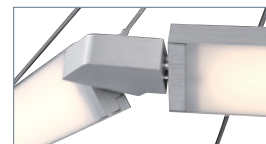

Rotatable:

PD-14032