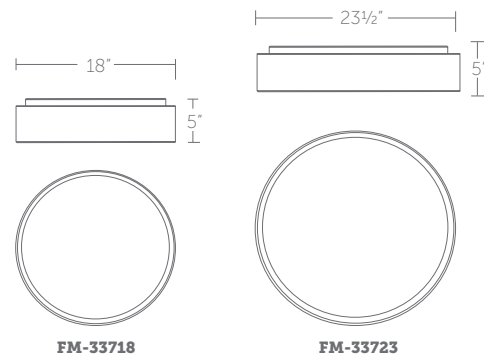

PLANETS

17" LED CEILING MOUNT

- Fixture conceals a proprietary universal 120V-220V-277V driver
- May be mounted on ceiling or wall

Color Temp: 3500K
CRI: 90
Dimming: 100% - 10% ELV
Rated Life: 63,000 hours
Input: 120V-277V

FM-16617: Size: 17" Watt: 60W
LED Lumens: 5,310 Delivered Lumens: 2,355

Finish

BN:
Brushed Nickel
Example: **FM-16617-BN**

“Cosmically proportioned
decorative ceiling-mount
luminaires. Illuminate
evenly for an out of this
world experience.”