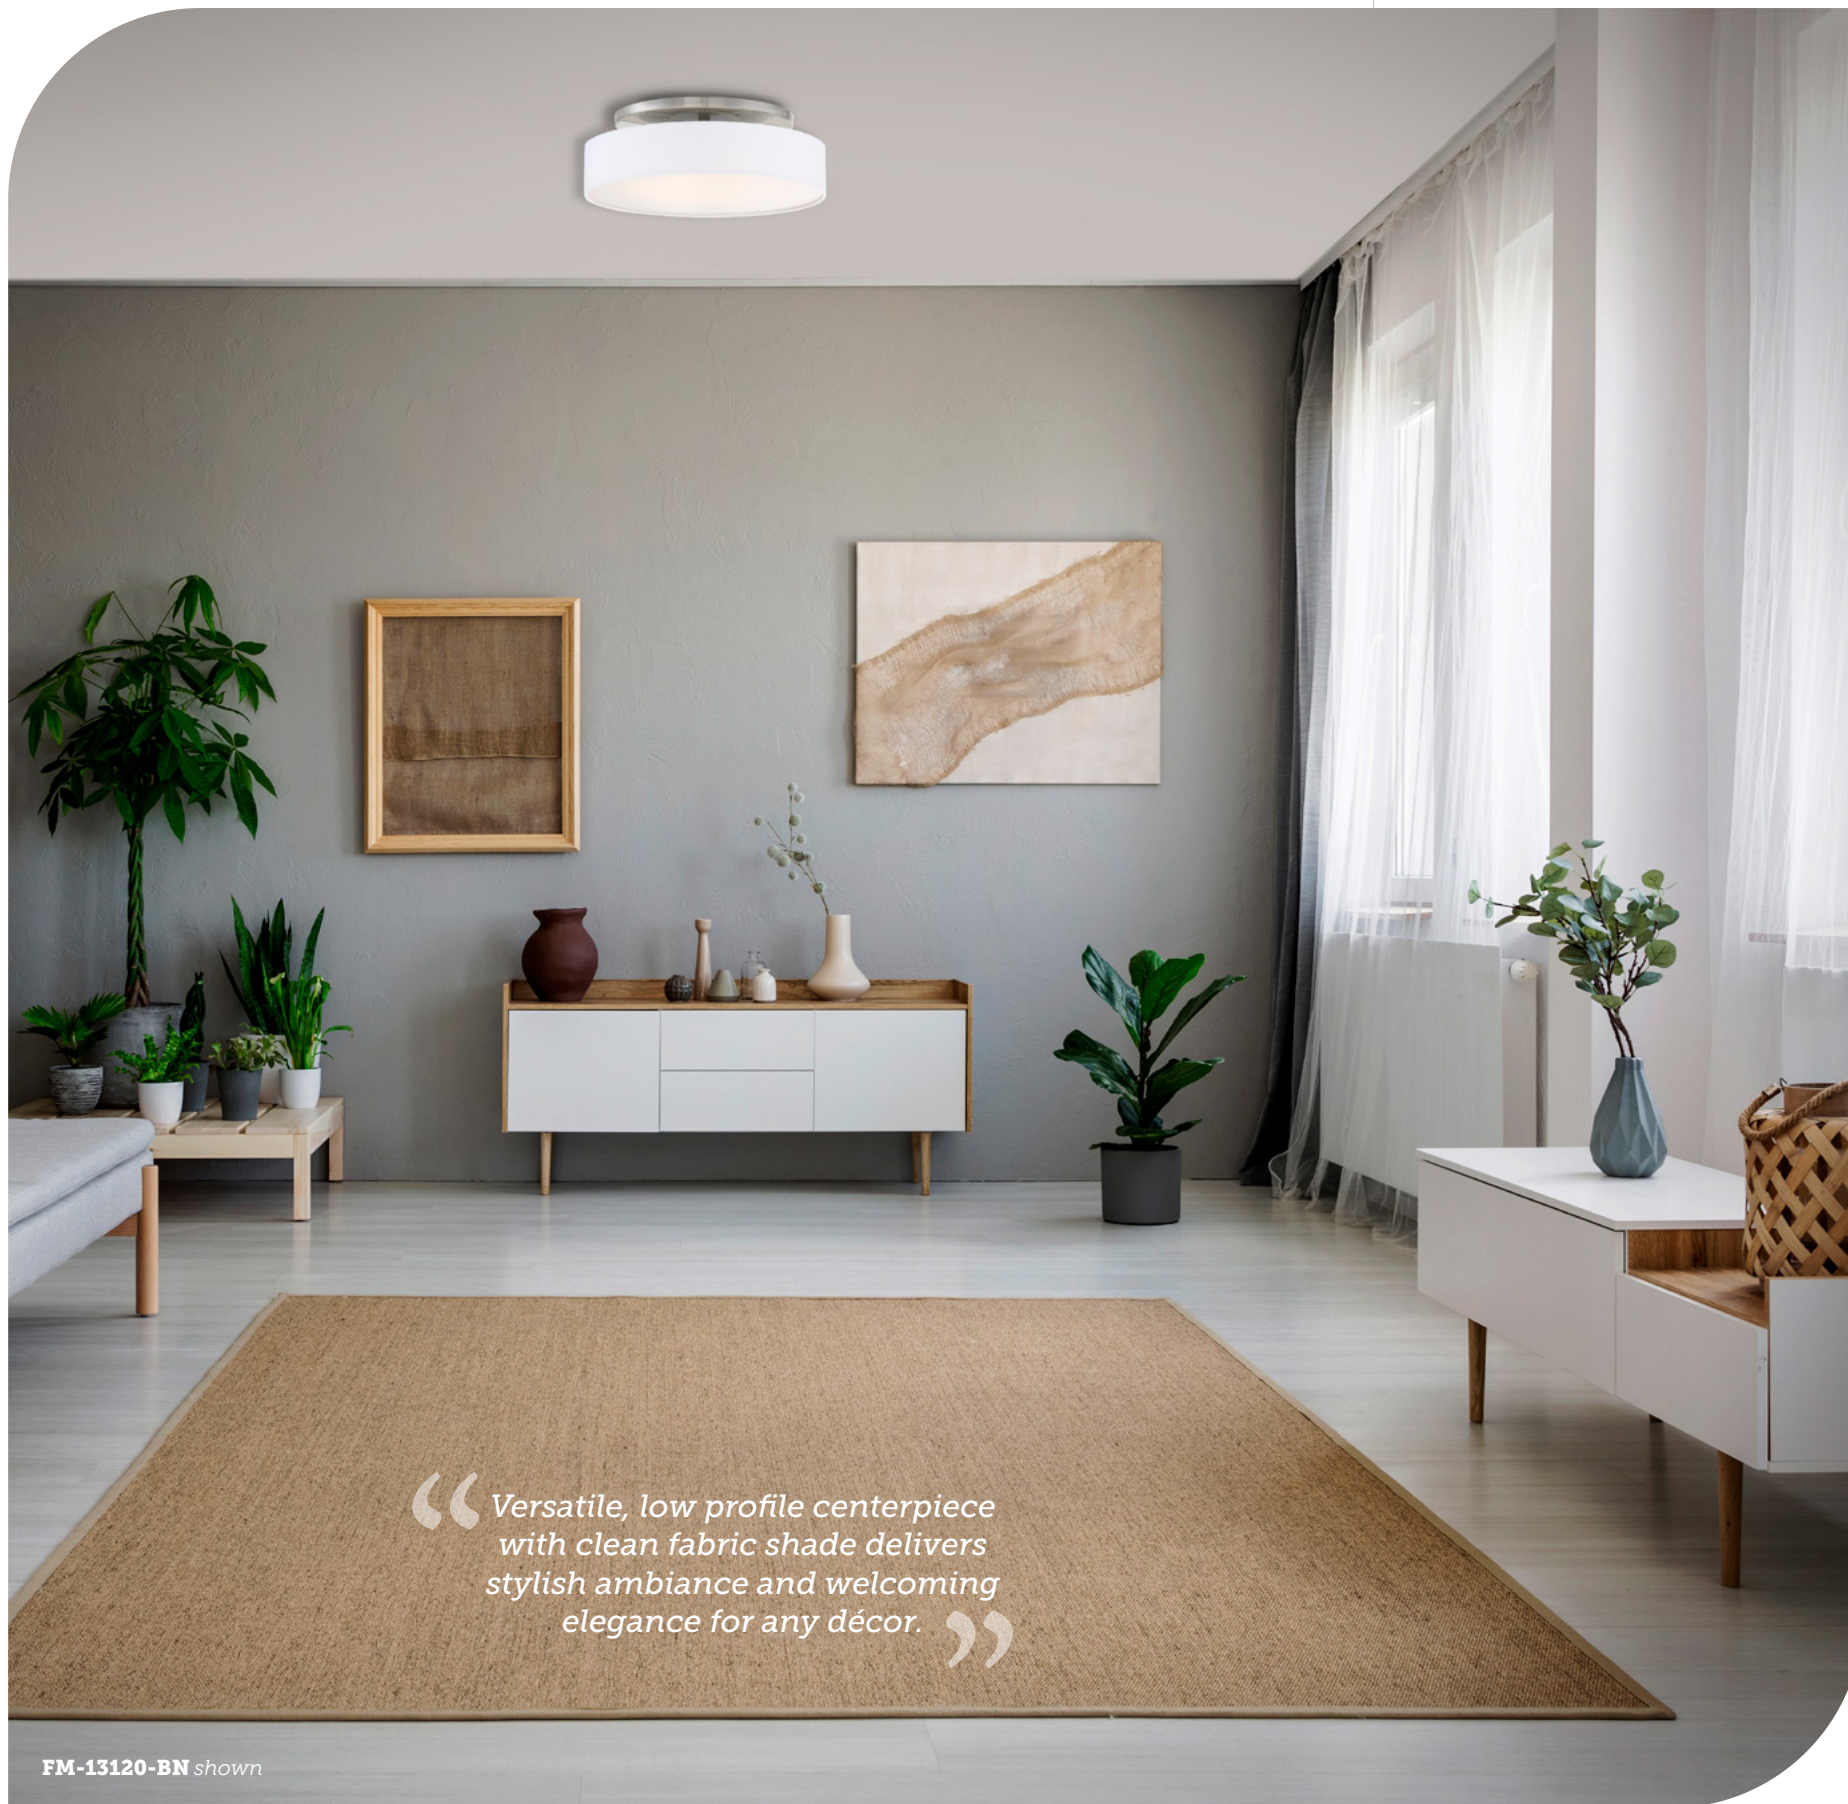

### Finish

- BR:** Brushed Brass
- TT:** Titanium
- WT:** White

Example: **FM-4622-30-WT**

“Updated in a stylish brass finish to complement the latest interior trends.”

“Versatile, low profile centerpiece with clean fabric shade delivers stylish ambiance and welcoming elegance for any décor.”