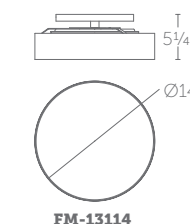

**FM-13126:** Size: 26" Watt: 48W  
LED Lumens: 4,200 Delivered Lumens: 3,310

FM-13114

FM-13120

FM-13126

See complementary pieces on page 38-39.