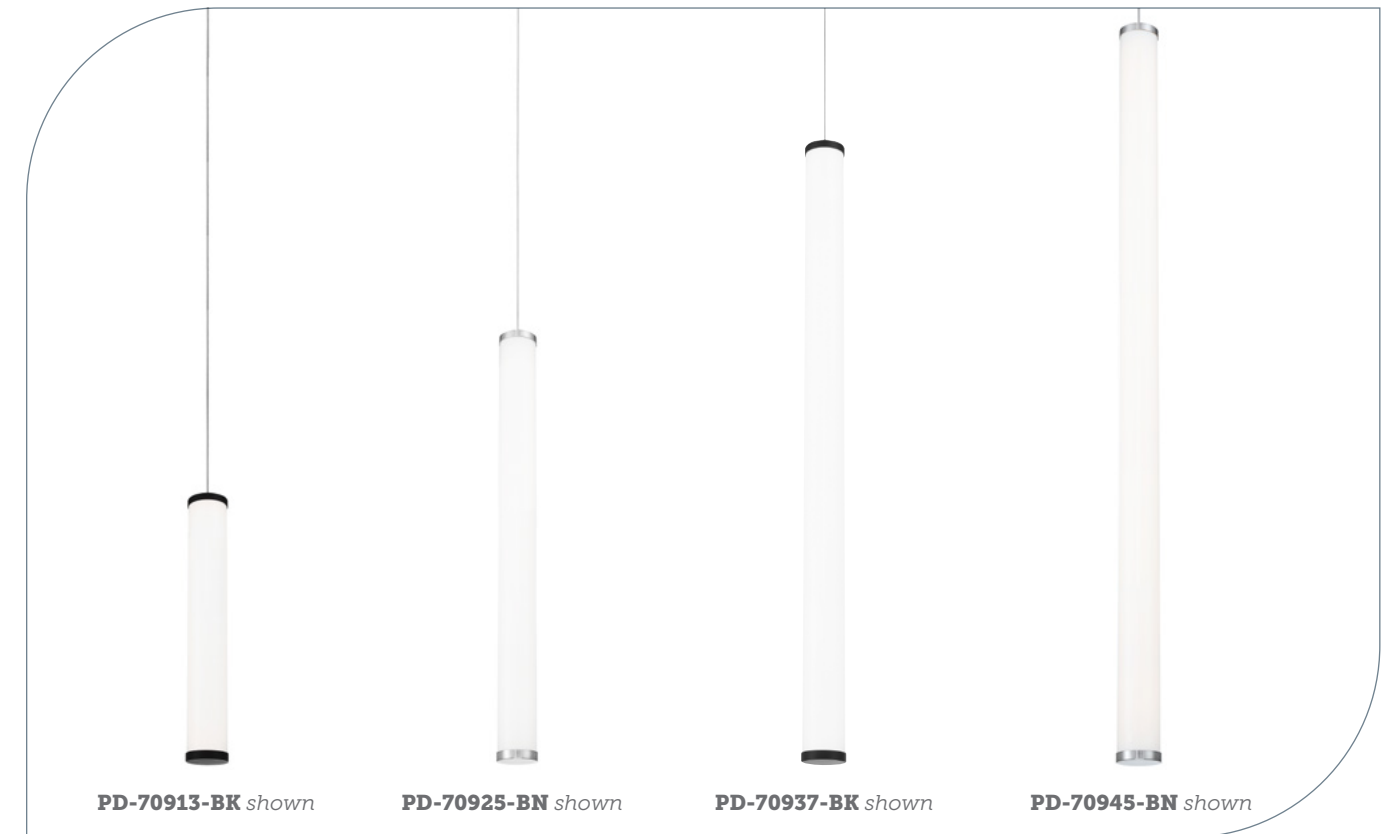

PD-70925-BN shown

PD-70937-BK shown

PD-70945-BN shown

Finish

BK:
Black

Example: **PD-42909-BK**

“Timeless sophistication meets modern technology.”

PD-70913-BK shown