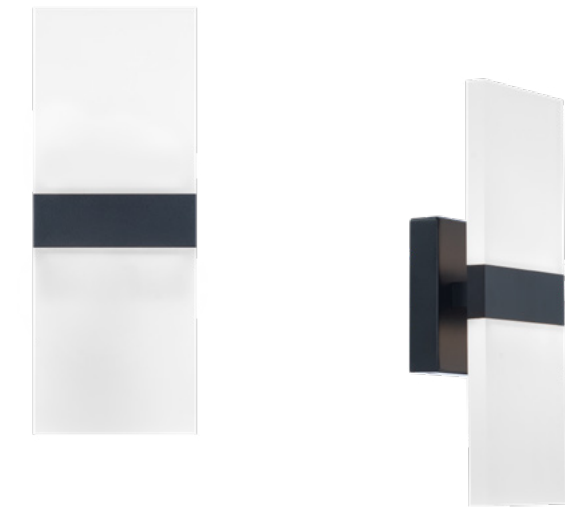

“ Rectilinear juxtaposition of modern minimal lines with classic architectural references. ”

WS-81208-30-BN shown

“ A statement maker  
standout in architectural  
lighting design. ”

WS-83212-BK shown

WS-83212-BK shown