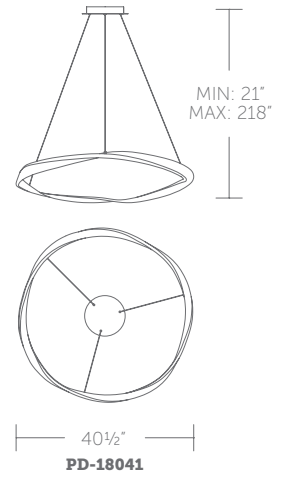

“ *Delicately twisting.
As timeless as a wedding band.* ”

PD-18041-BK shown

41" LED PENDANT

- Omnidirectional diffused illumination
- Low profile, adjustable powered aircraft cables for an ultra-clean look
- May be mounted on a sloped ceiling
- Canopy conceals a proprietary universal 120V-220V-277V driver

Color Temp: 3000K
CRI: 90
Dimming: 100% - 10% ELV, 100% - 5% 0-10V
100% - 10% TRIAC
Rated Life: 50,000 hours
Input: 120V-277V

PD-18041: Size: 41" Watt: 53W
LED Lumens: 3,900 Delivered Lumens: 1,636

Finish

- **BK:**
  Black
- **CH:**
  Chrome

Example: **PD-18041-CH**