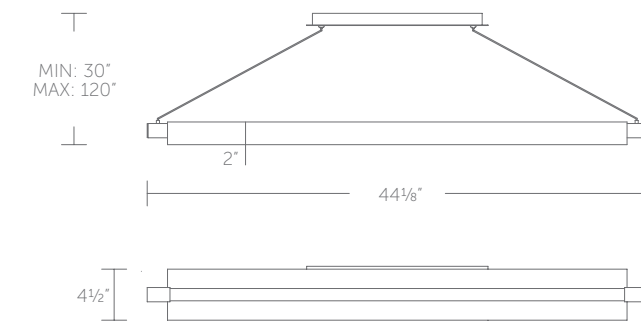

PAVILLION

“Curvy metal roof houses etched acrylic luminaire with undulating flair and visual excitement.”

TITLE 24
CALIFORNIA

44" LED PENDANT

- Downlight with etched acrylic diffuser
- Low profile, adjustable powered aircraft cables for an ultra-clean look
- Slide-on rectangular canopy design with minimal hardware
- May be mounted on a sloped ceiling
- Thin canopy conceals a proprietary universal 120V-220V-277V driver

Color Temp: 3000K
CRI: 90
Dimming: 100% - 10% ELV, 100% - 5% 0-10V,
100% - 10% TRIAC
Rated Life: 50,000 hours
Input: 120V-277V

Finish

BK/AB:
Black/Aged Brass
Example: PD-65244-BK/AB

PD-65244: Size: 44" Watt: 30W
LED Lumens: 2,240 Delivered Lumens: 1,728

PD-65244