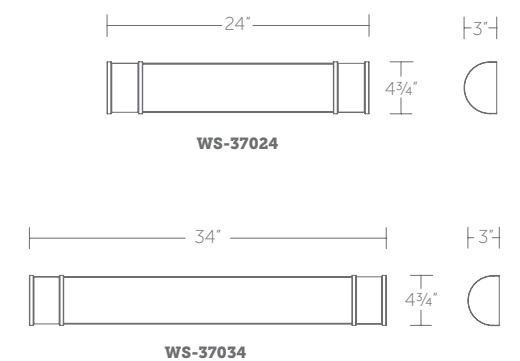

MELROSE

22" & 32" LED SCONCE + BATH

- Frontlight with clear and ceramic silk-screen glass diffuser
- Fixture conceals a proprietary universal 120V-220V-277V driver
- May be mounted on wall in all orientations

Color Temp: 3000K
CRI: 90
Dimming: 100% - 10% ELV, 100% - 5% 0-10V,
100% - 10% TRIAC
Rated Life: 50,000 hours
Input: 120V-277V

WS-36022: Size: 22" Watt: 26W
LED Lumens: 1,720 Delivered Lumens: 1,175
WS-36032: Size: 32" Watt: 32W
LED Lumens: 2,105 Delivered Lumens: 1,505

Finish

AB:
Aged Brass

BN:
Brushed Nickel

Example: **WS-36032-BN**

“Modern and clean. Clear and opal glass layers encapsulate perfectly even LED illumination.”

MERCER

24" & 34" LED SCONCE + BATH

- Frontlight with opal glass diffuser
- ACLED driverless technology
- May be mounted on wall in all orientations

Color Temp: 3000K
CRI: 90
Dimming: 100% - 10% ELV
Rated Life: 54,000 hours
Input: 120V

WS-37024: Size: 24" Watt: 32W
LED Lumens: 2,636 Delivered Lumens: 1,359
WS-37034: Size: 34" Watt: 48W
LED Lumens: 4,008 Delivered Lumens: 2,481

Finish

AB:
Aged Brass

BN:
Brushed Nickel

Example: **WS-37024-AB**

“Classic design elegantly finished. Opal glass shade provides diffused illumination.”