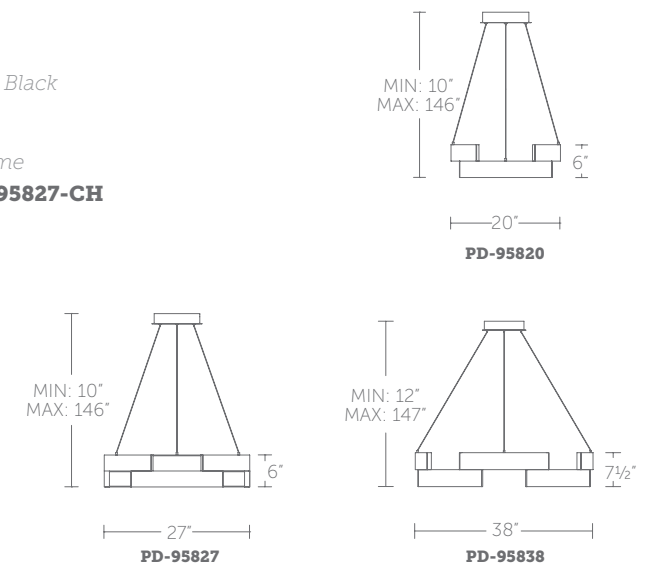

HOUDINI

6 & 12 LIGHT LED CHANDELIER

- Rotatable light bar to create desired look
- Three 12 inch and one 6 inch rods included (additional extension rods available)
- May be mounted on a sloped ceiling
- Canopy conceals a proprietary universal 120V-220V-277V driver

Color Temp: 3000K
CRI: 90
Dimming: 100% - 10% ELV
Rated Life: 36,000 hours
Input: 120V-277V

Finish

BK/AB:
Black/Aged Brass
Example: PD-59906-BK/AB

PD-55906: Lights: 6 Watt: 16W
LED Lumens: 685 Delivered Lumens: 427

PD-55912: Lights: 12 Watt: 31W
LED Lumens: 1,370 Delivered Lumens: 796

“ Waving wands deliver cutting edge LED magic. ”

TRAP

20", 27" & 38" LED PENDANT

- Low profile, adjustable powered aircraft cables for an ultra-clean look, black aircraft cable for BK finish and clear aircraft cable for CH finish
- May be mounted on a sloped ceiling
- Canopy conceals proprietary universal 120V-220V-277V driver

Color Temp: 3000K
CRI: 90
Dimming: 100% - 10% ELV, 100% - 5% 0-10V
Rated Life: 50,000 hours
Input: 120V-277V

Finish

BK:
Matte Black
CH:
Chrome

Example: PD-95827-CH

PD-95820: Size: 20" Watt: 35W
LED Lumens: 2,488 Delivered Lumens: 1,914

PD-95827: Size: 27" Watt: 65W
LED Lumens: 4,759 Delivered Lumens: 3,953

PD-95838: Size: 38" Watt: 79W
LED Lumens: 5,580 Delivered Lumens: 4,293

“ Futuristic design meets top-tier technology. ”