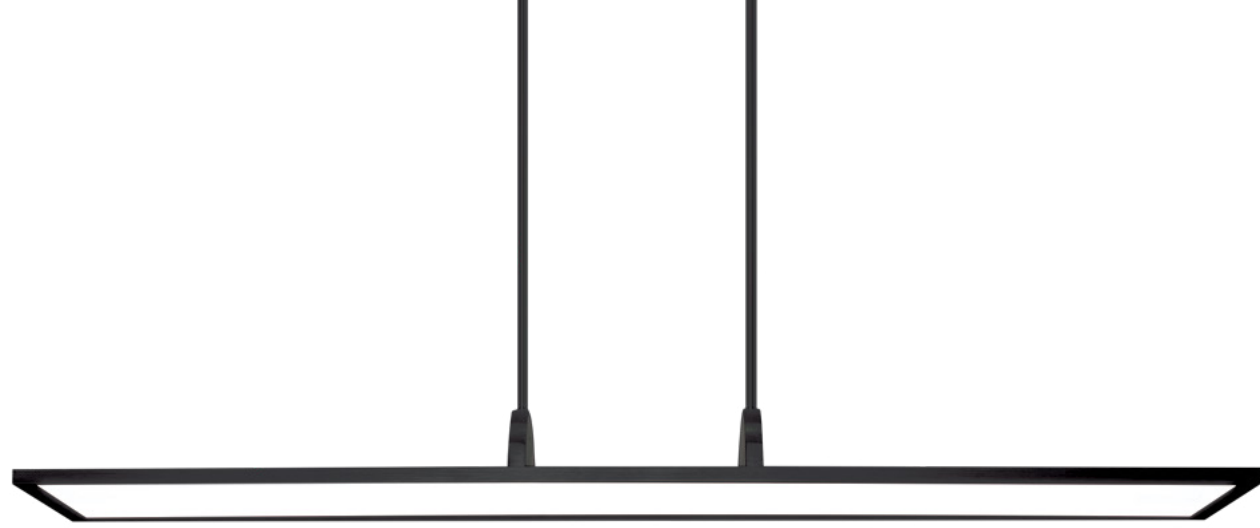

PD-51148-30-BK shown

LINE

48" LINEAR LED PENDANT

- Up and downlight with edge-lit LED
- Six 12" and two 6" downrods included (additional downrod sold separately)
- May be mounted on a sloped ceiling
- Junction box conceals a proprietary 120V transformer

Color Temp: 3000K
CRI: 90
Dimming: 100% - 10% ELV
Rated Life: 80,000 hours
Input: 120V (277V special order)

PD-51148-30: Size: 48" Watt: 48W
LED Lumens: 4,435 Delivered Lumens: 3,055

Finish

AL:
Brushed Aluminum

BK:
Black

Example: **PD-51148-30-BK**
For 277V, add an "F" before the color temperature: **PD-51148F-30-BK**