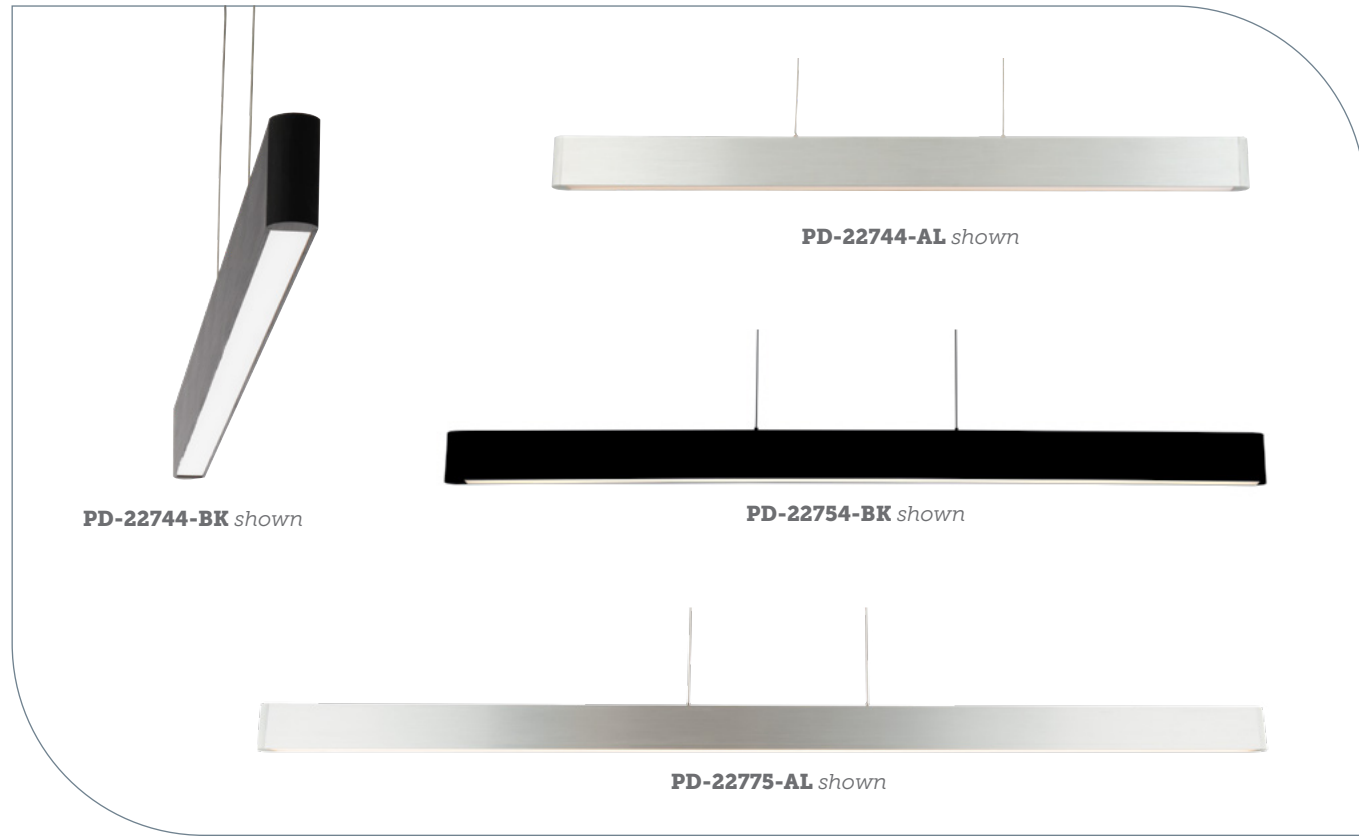

### Finish

 **AB:**  
Aged Brass  
 Example: **PD-20004-AB**

**PD-20010:** Size: 10" Watt: 9W  
 LED Lumens: 680 Delivered Lumens: 259

**PD-20014:** Size: 14" Watt: 9W  
 LED Lumens: 680 Delivered Lumens: 281

**PD-20004:** Lights: 4 Watt: 23W  
 LED Lumens: 1,819 Delivered Lumens: 834

“ Classic forms elevated. ”

PD-20004-AB shown