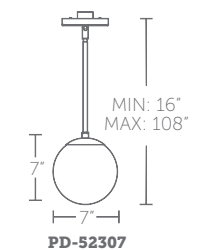

See complementary pieces on page 271.