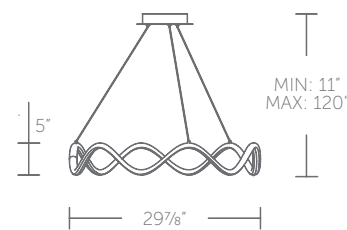

Finish

BK:
Black

BN:
Brushed Nickel

Example: PD-33230-BN

PD-33230

See complementary pieces
on page 10-11.