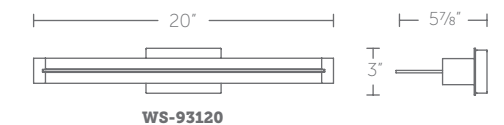

### Finish

**BK:**  
Anodized Black

**BN:**  
Brushed Nickel

Example: **WS-93120-BK**

**WS-93120:** Size: 20" Watt: 17W  
 LED Lumens: 1,731  
 Delivered Lumens: 739

**WS-93127:** Size: 27" Watt: 23W  
 LED Lumens: 2,295  
 Delivered Lumens: 1,055