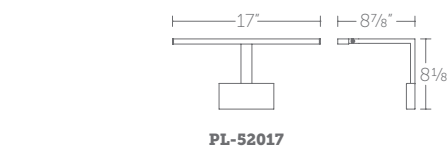

Finish

BK:
Black

BN:
Brushed Nickel

Example: **PL-52017-BN**

PL-52017: Size: 17" Watt: 15W
LED Lumens: 1,048 Delivered Lumens: 883
PL-52025: Size: 25" Watt: 21W
LED Lumens: 1,326 Delivered Lumens: 926
PL-52034: Size: 34" Watt: 26W
LED Lumens: 1,772 Delivered Lumens: 1,329

“ Robust LED illumination. Preserve colors in artwork while delivering superior color rendering. ”