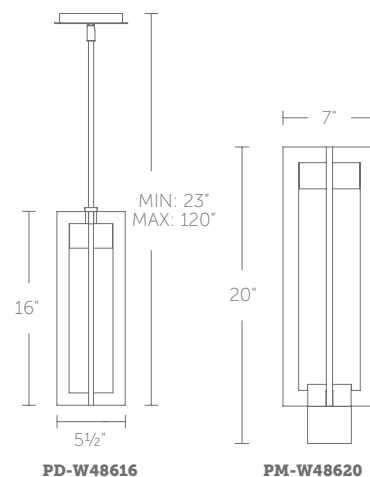

PD-W48616

PM-W48620

“ *Bold Mid-Century Modern look with intersecting aluminum frames and cutting-edge LED light.* ”