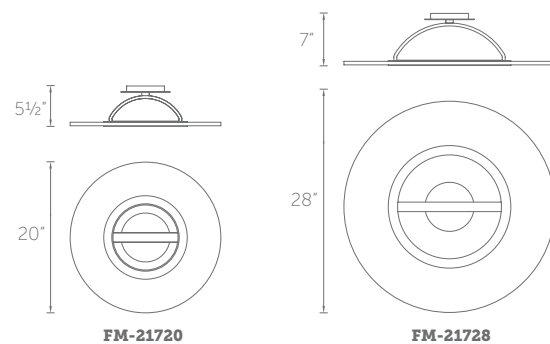

Finish

- **AL:** Brushed Aluminum
- **BK:** Black

Example: **FM-21720-BK**

“Traveling at the speed of light.”