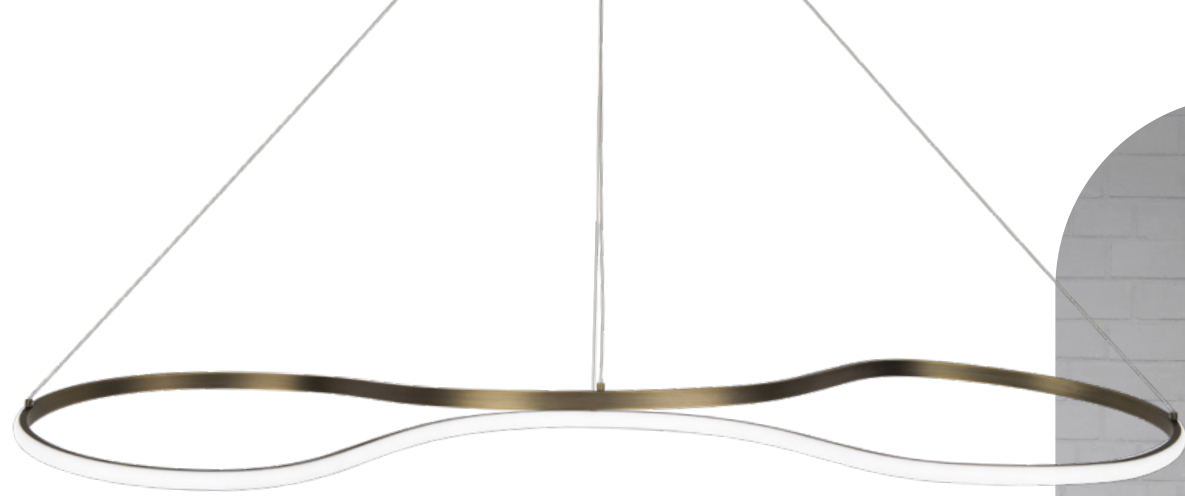

## 28" LED PENDANT

- Omnidirectional diffused illumination
- Low profile, adjustable powered aircraft cables for an ultra-clean look
- Spin-on round canopy with minimal hardware
- May be mounted on a sloped ceiling
- Thin canopy conceals a proprietary universal 120V-220V-277V driver

### Finish

- AB:** Aged Brass
- BK:** Black

**PD-83128:** Size: 28" Watt: 47W  
 LED Lumens: 3,330 Delivered Lumens: 1,668

Example: **PD-83128-AB**

PD-83128

See complementary pieces on page 236-237.

PD-83148-AB shown

## 48" LED PENDANT

- Omnidirectional diffused illumination
- Low profile, adjustable powered aircraft cables for an ultra-clean look
- Slide-on rectangular canopy design with minimal hardware
- May be mounted on a sloped ceiling
- Thin canopy conceals a proprietary universal 120V-220V-277V driver