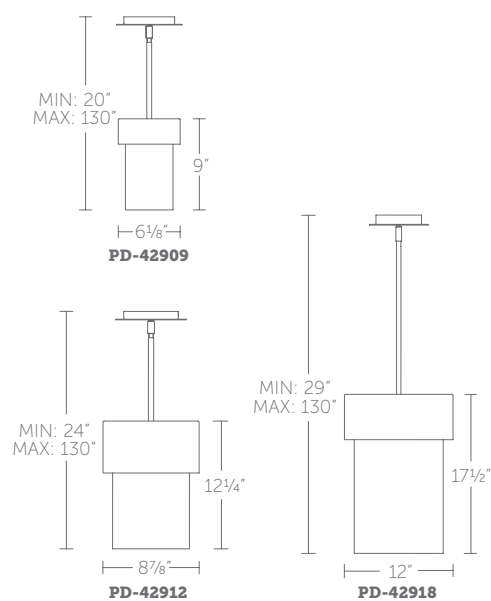

Finish

BK:
Black

Example: **PD-42909-BK**

“Timeless sophistication meets modern technology.”

PD-70913-BK shown