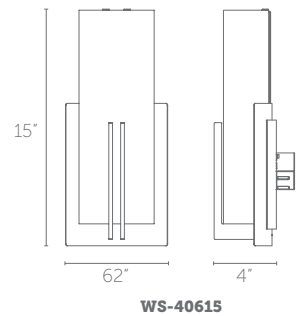

WS-45620-SN shown

PROHIBITION

20" LED SCONCE

- Frontlight with etched opal glass diffuser
- Junction box conceals a proprietary universal 120V-220V-277V driver

Color Temp: 3000K (2700K / 3500K special order)
CRI: 90
Dimming: 100% - 10% ELV
Rated Life: 55,000 hours
Input: 120V-277V

WS-45620: Size: 20" Watt: 18W
LED Lumens: 1,377 Delivered Lumens: 817

Finish

SN:
Satin Nickel
Example: **WS-45620-SN**
For 2700K add "-27"; 3500K add "-35"
before the finish: **WS-45620-27-SN**

“ Modern for today while nostalgic of a different time. ”