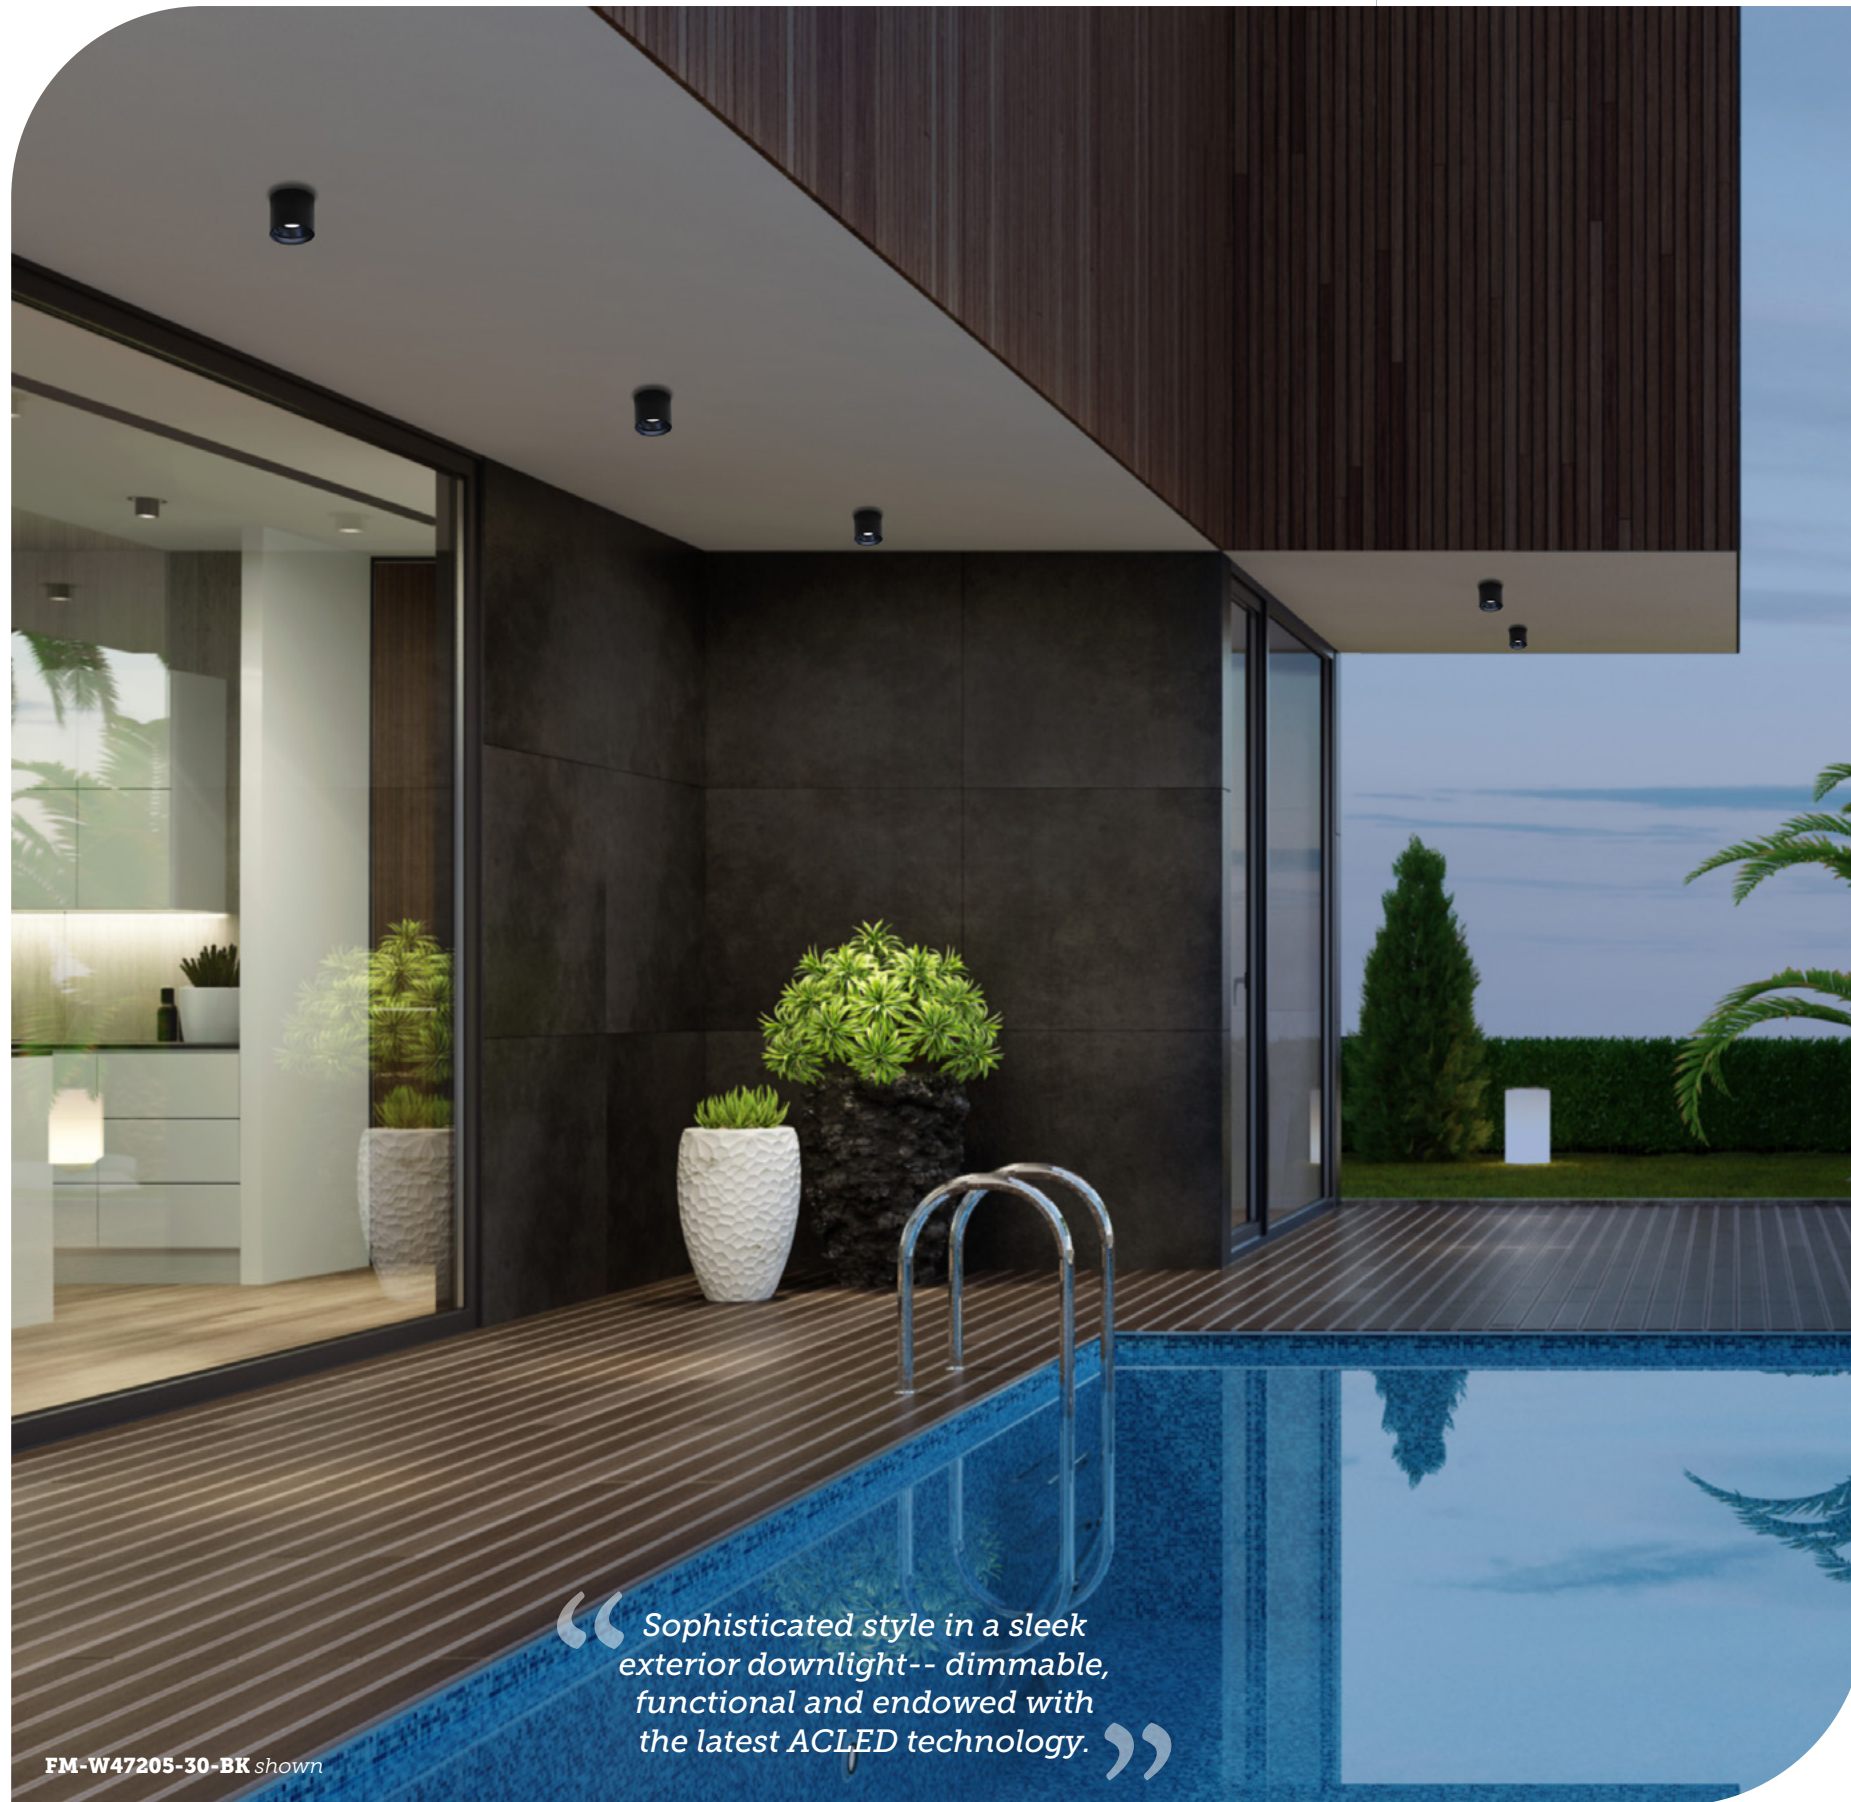

FM-W47205-30-BK shown

“Sophisticated style in a sleek exterior downlight-- dimmable, functional and endowed with the latest ACLED technology.”