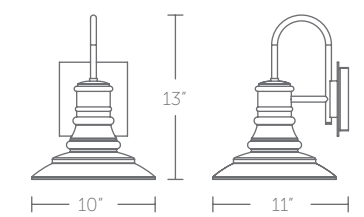

“Vintage. Industrial
modern and coastal.”

13" & 16" LED OUTDOOR SCONCE

- Seeded clear glass diffuser with spin on installation
- Downlight illumination
- ACLED driverless technology

Color Temp: 3000K
CRI: 90
Dimming: 100% - 10% ELV,
100% - 10% TRIAC
Rated Life: 54,000 hours
Input: 120V

Finish

Example: **WS-W85113-BK**

WS-W85113: Size: 13" Watt: 4W
LED Lumens: 215 Delivered Lumens: 174

WS-W85116: Size: 16" Watt: 6W
LED Lumens: 450 Delivered Lumens: 285

WS-W85113