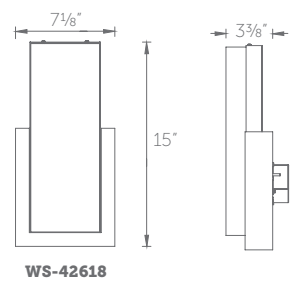

MYTHICAL

12", 13", 18" & 24" LED SCONCE

- Edge lit seeded clear glass diffuser
- Junction box conceals a proprietary universal 120V-220V-277V driver (12")
- ACLED driverless technology (13", 18" & 24")

Color Temp: 3000K
CRI: 90
Dimming: 100% - 10% ELV
Rated Life: 50,000 hours (12"),
54,000 hours (13", 18" & 24")
Input: 120V-277V (12"),
120V (277V special order) (13", 18" & 24")

Finish

PN:
Polished Nickel

Example: **WS-12712-PN**
Example: **WS-12718-PN**
For 277V (13", 18" & 24"), add an
"F" before the finish: **WS-12718F-PN**

WS-12712: Size: 12" Watt: 11W
LED Lumens: 858 Delivered Lumens: 418
WS-12713: Size: 13" Watt: 8W
LED Lumens: 392 Delivered Lumens: 139
WS-12718: Size: 18" Watt: 16W
LED Lumens: 771 Delivered Lumens: 333
WS-12724: Size: 24" Watt: 16W
LED Lumens: 730 Delivered Lumens: 326

“Sparkling effervescence of light.”

CORBUSIER

15" LED SCONCE

- Frontlight with ceramic silk-screen mitered glass diffuser
- Junction box conceals a proprietary universal 120V-220V-277V driver

Color Temp: 3000K (2700K / 3500K special order)
CRI: 90
Dimming: 100% - 10% ELV
Rated Life: 85,000 hours
Input: 120V-277V

WS-42618: Size: 15" Watt: 20W
LED Lumens: 1,476 Delivered Lumens: 827

Finish

SN:
Satin Nickel

Example: **WS-42618-SN**
For 2700K add "-27"; 3500K add "-35"
before the finish: **WS-42618-27-SN**

“Upstanding and architectural.”