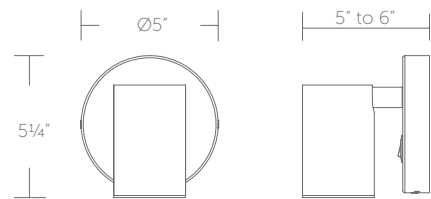

KEPLER

5" LED BEDSIDE LAMP

- On/off toggle switch on the canopy
- USB port on the bottom of the canopy for charging
- Light source offers 330 degree horizontal rotation and a 90 degree vertical tilt
- Thin canopy conceals a proprietary universal 120V-220V-277V driver

Color Temp: 3000K
CRI: 90
Dimming: 100% - 10% ELV, 100% - 10% TRIAC
Rated Life: 80,000 hours
Input: 120V-277V

BL-21205: Size: 5" Watt: 8W
LED Lumens: 357 Delivered Lumens: 108

Finish

- **AB:** Aged Brass
- **BK:** Black
- **BN:** Brushed Nickel
- **WT:** White

Example: **BL-21205-AB**

BL-21205

“Using fingertip control to activate or adjust the light, this task lamp is a compact spot featuring a USD port for charging devices.”