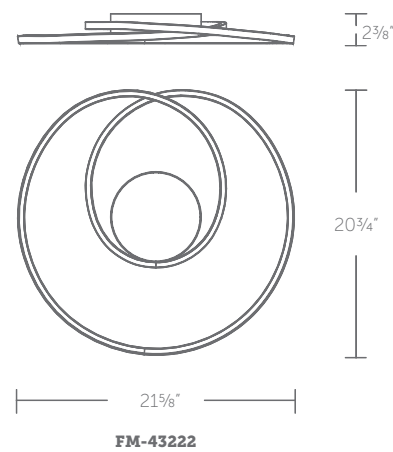

Finish

- **BK:** Black
- **BN:** Brushed Nickel
- **CH:** Chrome

Example: **FM-43222-BN**

See complementary pieces on page 32-33.