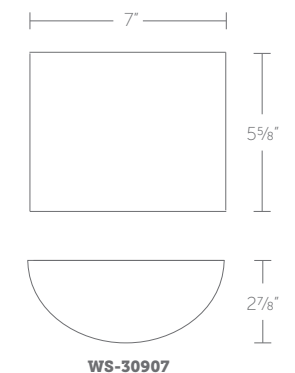

Finish

AB:
Aged Brass

BN:
Brushed Nickel

BK:
Black

WT:
White

Example: **WS-30907-AB**