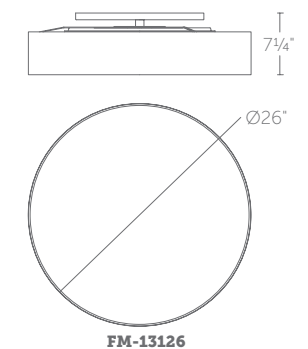

**FM-13126:** Size: 26" Watt: 48W  
LED Lumens: 4,200 Delivered Lumens: 3,310

FM-13114

FM-13120

FM-13126

See complementary pieces on page 38-39.