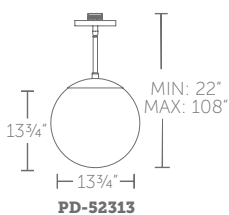

See complementary pieces on page 271.