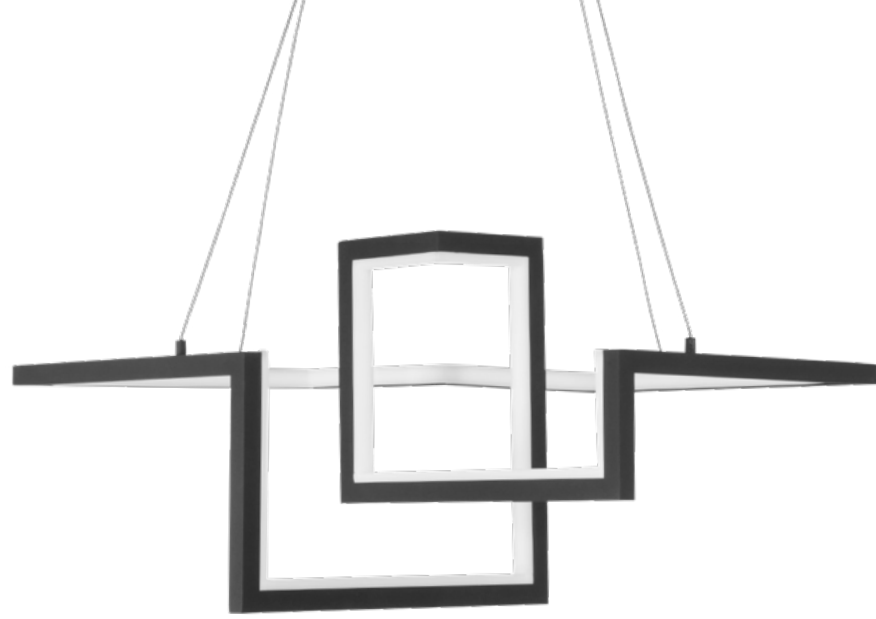

PD-17023-BK shown

23" LED PENDANT

- Omnidirectional diffused illumination
- Asymmetrical, seamless and continuous design
- Low profile, adjustable powered aircraft cables for an ultra-clean look
- May be mounted on a sloped ceiling
- Canopy conceals a proprietary universal 120V-220V-277V driver

Color Temp: 3000K
CRI: 90
Dimming: 100% - 10% ELV, 100% - 5% 0-10V
Rated Life: 50,000 hours
Input: 120V-277V

PD-17023: Size: 23" Watt: 45W
LED Lumens: 5,600 Delivered Lumens: 2,274