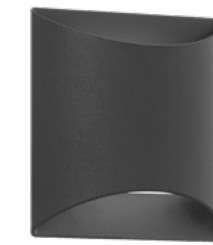

WS-59210

“Stylish aesthetic in the blink of an eye.”

WS-59210-30-AB shown

WS-55206-30-BK shown

“Signature minimalism projects upward and downward illumination.”

WS-55206-30-BK shown

WS-55206-30-WT shown