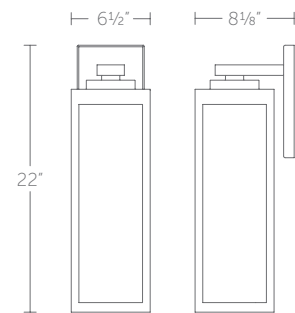

### Finish

**BK:**  
 Black

Example: **WS-W17218-BK**

See complementary pieces on page 284-285.

WS-W17214

WS-W17218

WS-W17222

“ A timeless classic lantern meets modern LED technology with a clear seeded glass lens and an open bottom for easy maintenance. ”