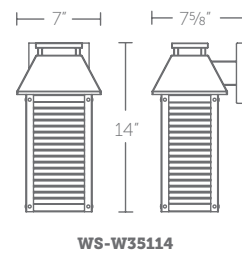

Finish

BK:
Black

Example: **WS-W35118-BK**

WS-W35118-BK shown

“ What makes a house a home?
A warm inviting aesthetic to cherish. ”