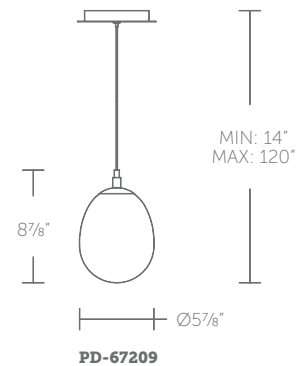

Finish

CH:
Chrome

Example: PD-67209-CH

“ Unique oval glass pendant with the drama and charm of uptown chic. ”

PD-67209-CH shown