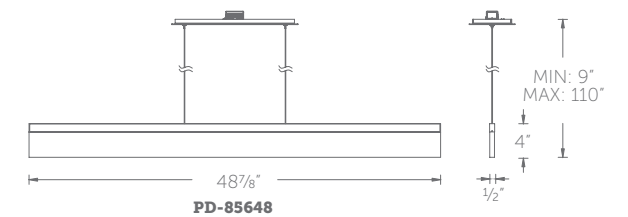

See complementary pieces on page 158.