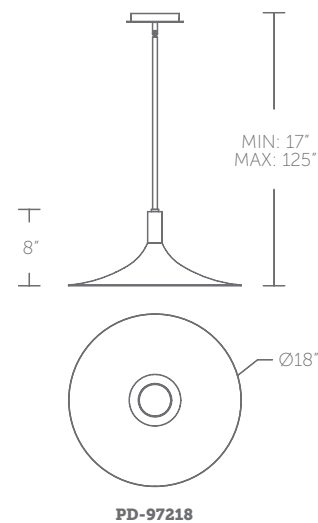

Finish

BK/GO/AB:
Black/Gold/Aged Brass

Example: **PD-97218-BK/GO/AB**