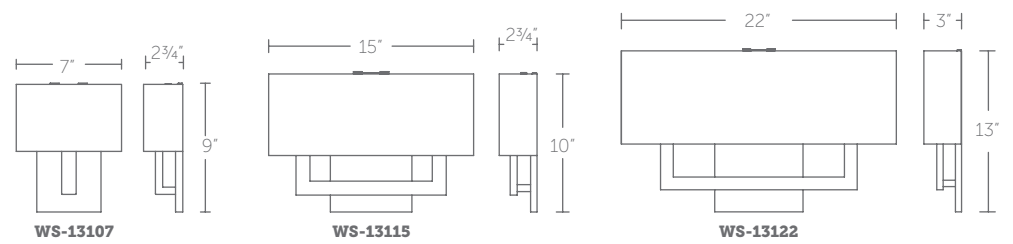

See complementary pieces on page 264-265.