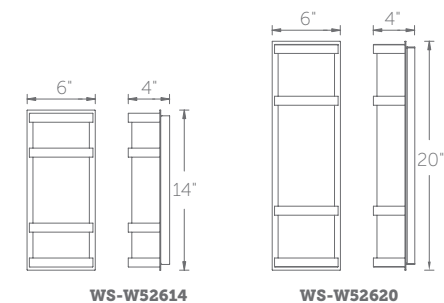

# CHAMBER

“ Bold Mid-Century Modern look with intersecting aluminum frames and cutting-edge LED light. ”

WS-W48620-BZ shown

WS-W48616-BK shown

WS-W48625-BZ shown