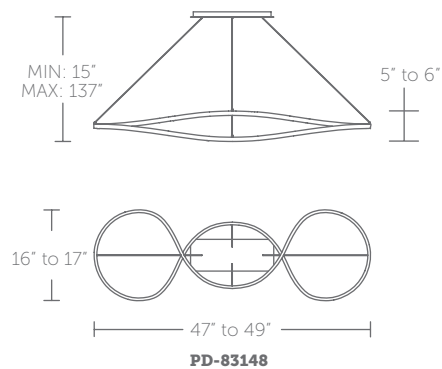

## 48" LED PENDANT

- Omnidirectional diffused illumination
- Low profile, adjustable powered aircraft cables for an ultra-clean look
- Slide-on rectangular canopy design with minimal hardware
- May be mounted on a sloped ceiling
- Thin canopy conceals a proprietary universal 120V-220V-277V driver

### Finish

 **AB:**  
Aged Brass

 **BK:**  
Black

Example: **PD-83148-BK**

**PD-83148:** Size: 48" Watt: 44W  
 LED Lumens: 3,375 Delivered Lumens: 1,929

See complementary pieces on page 30-31.

“Graceful. Continuous and captivating.”