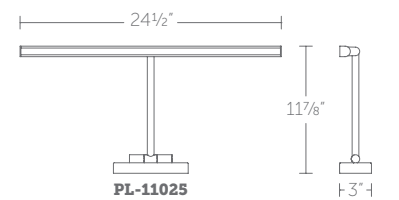

Finish

1. **BK:** Black
   - **BN:** Brushed Nickel
2. Example: **PL-11025-BN**