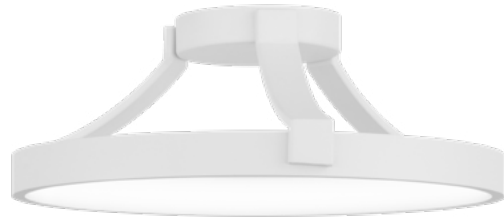

CHAUCER

FM-63216-WT shown