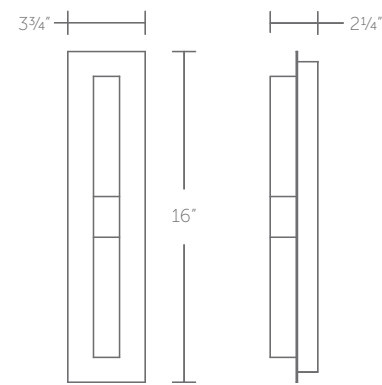

CAMELOT

16" LED SCENCE

- Edge-lit LED with etched acrylic diffuser
- Conversion plate included to accommodate 4" junction box
- Thin canopy conceals a 120V driver
- May be mounted on wall in all orientations

Color Temp: 3000K
CRI: 90
Dimming: 100% - 10% ELV, 100% - 10% TRIAC
Rated Life: 50,000 hours
Input: 120V

Finish

AB:
Aged Brass

BK:
Black

Example: **WS-61216-AB**

WS-61216: Size: 16" Watt: 10W
LED Lumens: 850 Delivered Lumens: 428

WS-61216

“ A sleek, discerning minimalist scence, curved and visually striking. ”