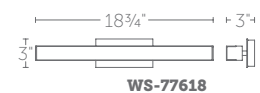

WS-77636-30-AL shown

“A beautiful bar of pure LED light radiates through the co-extruded acrylic diffuser for brighter illumination, and an adjustable back plate adds versatility to this design’s many attributes. It’s a clean modern sconce anywhere you mount it.”

BRINK

12", 18", 24" & 36" LED SCONCE + BATH

- Frontlight with etched acrylic diffuser
- Adjustable backplate
- Conversion plate included to accommodate 4" junction box
- Built in color temperature adjustability. Switch from 2700K/3000K/3500K
- Junction box conceals a proprietary universal 120V-220V-277V driver
- May be mounted on wall in all orientations

Color Temp: 2700K/3000K/3500K
CRI: 90
Dimming: 100% - 10% ELV
Rated Life: 85,000 hours
Input: 120V-277V

Finish

- **AL:** Brushed Aluminum
- **BK:** Brushed Black

Example: **WS-77636-30-BK**

WS-77612-27, WS-77612-30, WS-77612-35:

Size: 12" Watt: 11W
LED Lumens: Up to 935 Delivered Lumens: up to 840

WS-77618-27, WS-77618-30, WS-77618-35:

Size: 18" Watt: 16W
LED Lumens: Up to 1,330 Delivered Lumens: up to 1,115

WS-77624-27, WS-77624-30, WS-77624-35:

Size: 24" Watt: 21W
LED Lumens: Up to 1,785 Delivered Lumens: up to 1,510

WS-77636-27, WS-77636-30, WS-77636-35:

Size: 36" Watt: 30W
LED Lumens: Up to 2,561 Delivered Lumens: up to 2,180

WS-77612