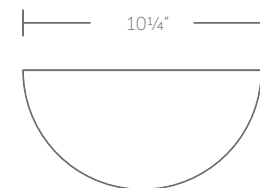

### Finish

**AB:**  
Aged Brass

**BK:**  
Black

**BN:**  
Brushed Nickel

**WT:**  
White

Example: **WS-59210-30-AB**

**WS-59210-27, WS-59210-30, WS-59210-35:**  
 Size: 10" Watt: 15W  
 LED Lumens: 1,000 Delivered Lumens: Up to 343