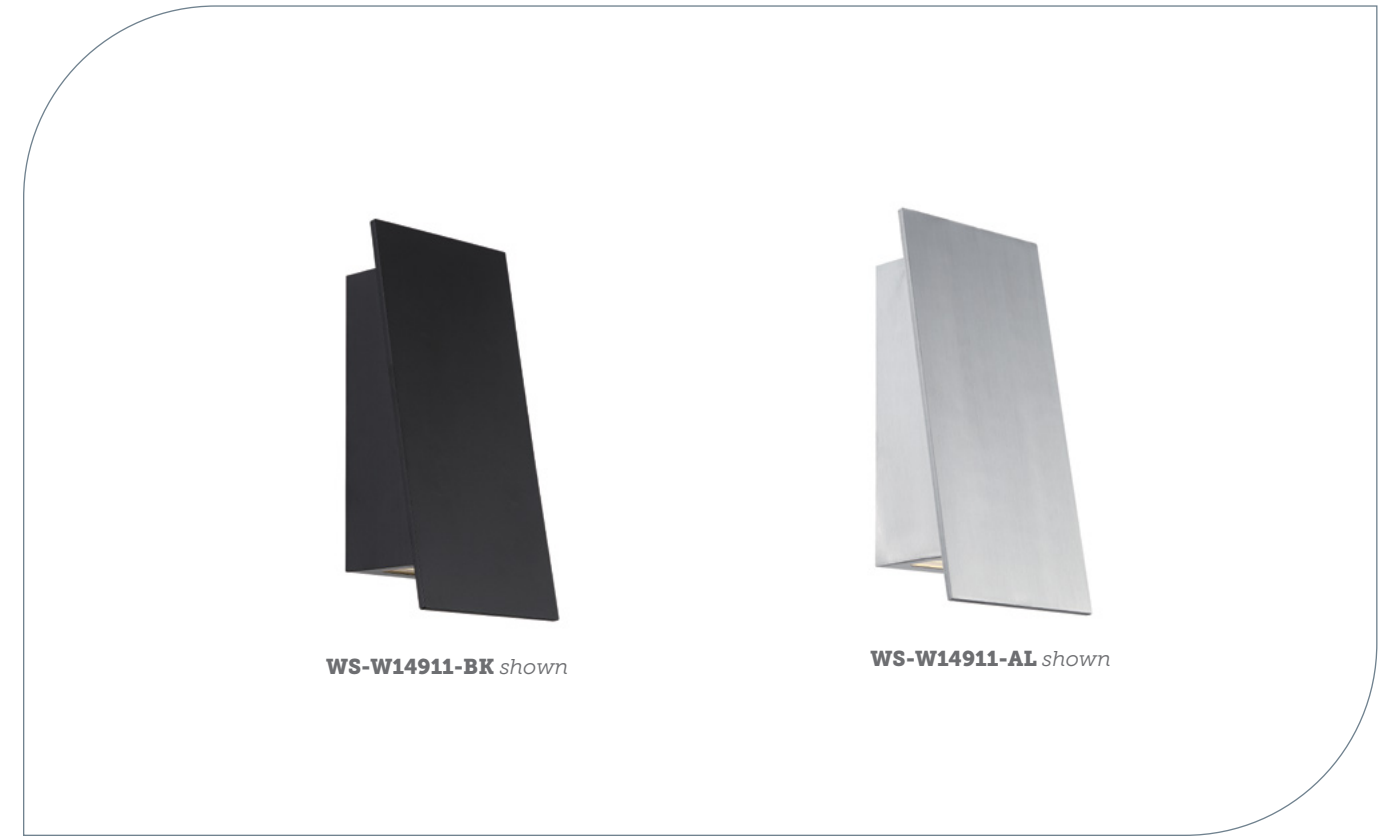

WS-W15710-BK shown

SLANT

11" LED OUTDOOR SCONCE

- ACLED driverless technology
- May be mounted on wall in all orientations

“Cleverly designed, minimalistic lighting.”

Color Temp: 3000K
CRI: 90
Dimming: 100% - 10% ELV
Rated Life: 50,000 hours
Input: 120V

Finish

- **AL:** Brushed Aluminum
- **BK:** Black

Example: **WS-W14911-BK**

WS-W14911: Size: 11" Watt: 7W
LED Lumens: 441 Delivered Lumens: 353