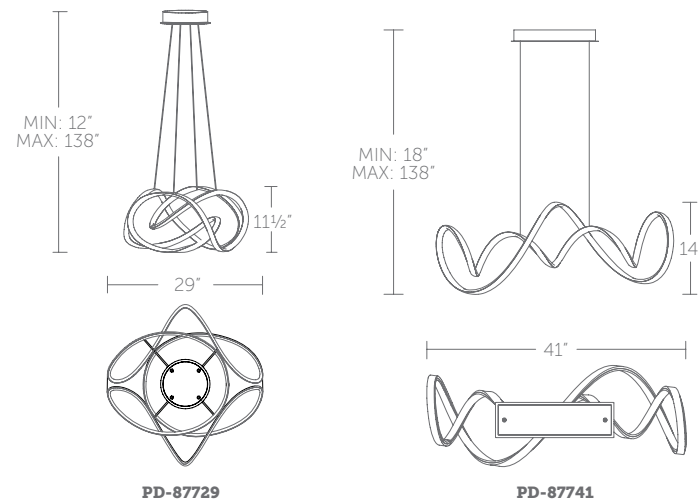

See complementary pieces on page 54-55.