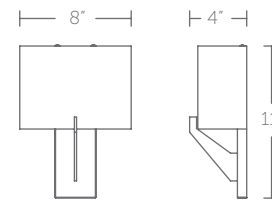

WS-47116-27, WS-47116-30, WS-47116-35:

Size: 16" Watt: 16W
LED Lumens: Up to 1,400
Delivered Lumens: Up to 866

WS-47108