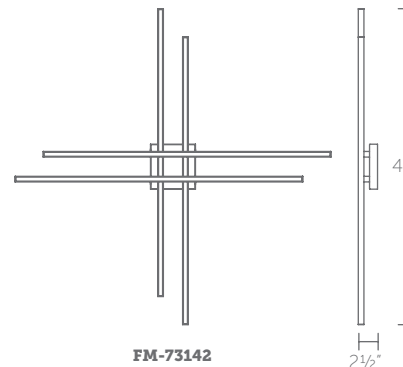

FM-73132

FM-73142