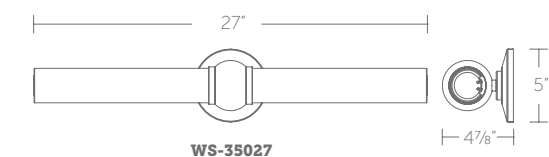

Finish

AB:
Aged Brass

BN:
Brushed Nickel

CH:
Chrome

Example: **WS-35027-BN**