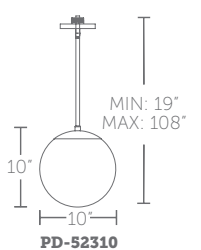

See complementary pieces on page 271.