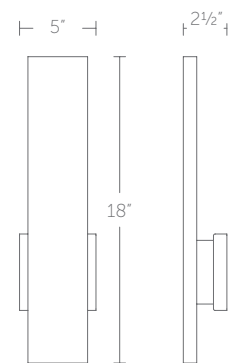

Finish

- **AL:** Brushed Aluminum
- **BK:** Black
- **WT:** White

Example: **WS-W29118-30-BK**

WS-W29118