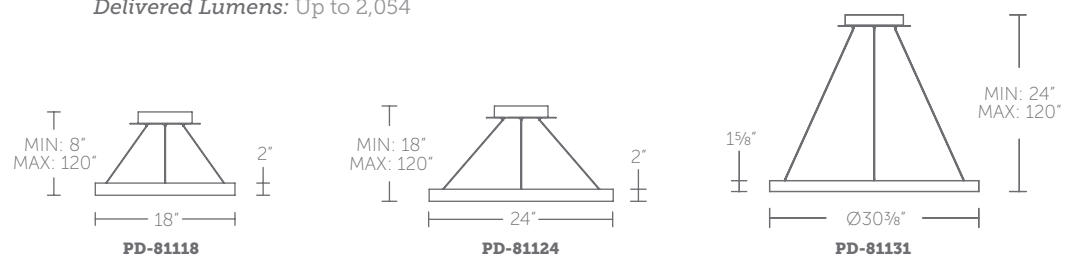

### Finish

- AL:** Brushed Aluminum
- BK:** Anodized Black
- WT:** White

Example: PD-81124-AL

**PD-81118:** Size: 18" Watt: Up to 36W  
 LED Lumens: Up to 2,493  
 Delivered Lumens: Up to 1,218

**PD-81124:** Size: 24" Watt: Up to 49W  
 LED Lumens: Up to 3,480  
 Delivered Lumens: Up to 1,725

**PD-81131:** Size: 31" Watt: Up to 70W  
 LED Lumens: Up to 4,763  
 Delivered Lumens: Up to 2,054

“ Full circle. A simple glowing halo completes. ”

PD-81124-AL shown

“ Graceful. Continuous and captivating. ”