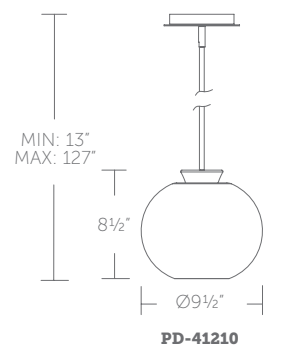

Finish

BN:
Brushed Nickel

Example: PD-41210-BN