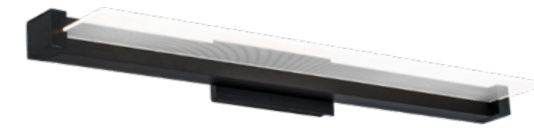

WS-93120-BK shown