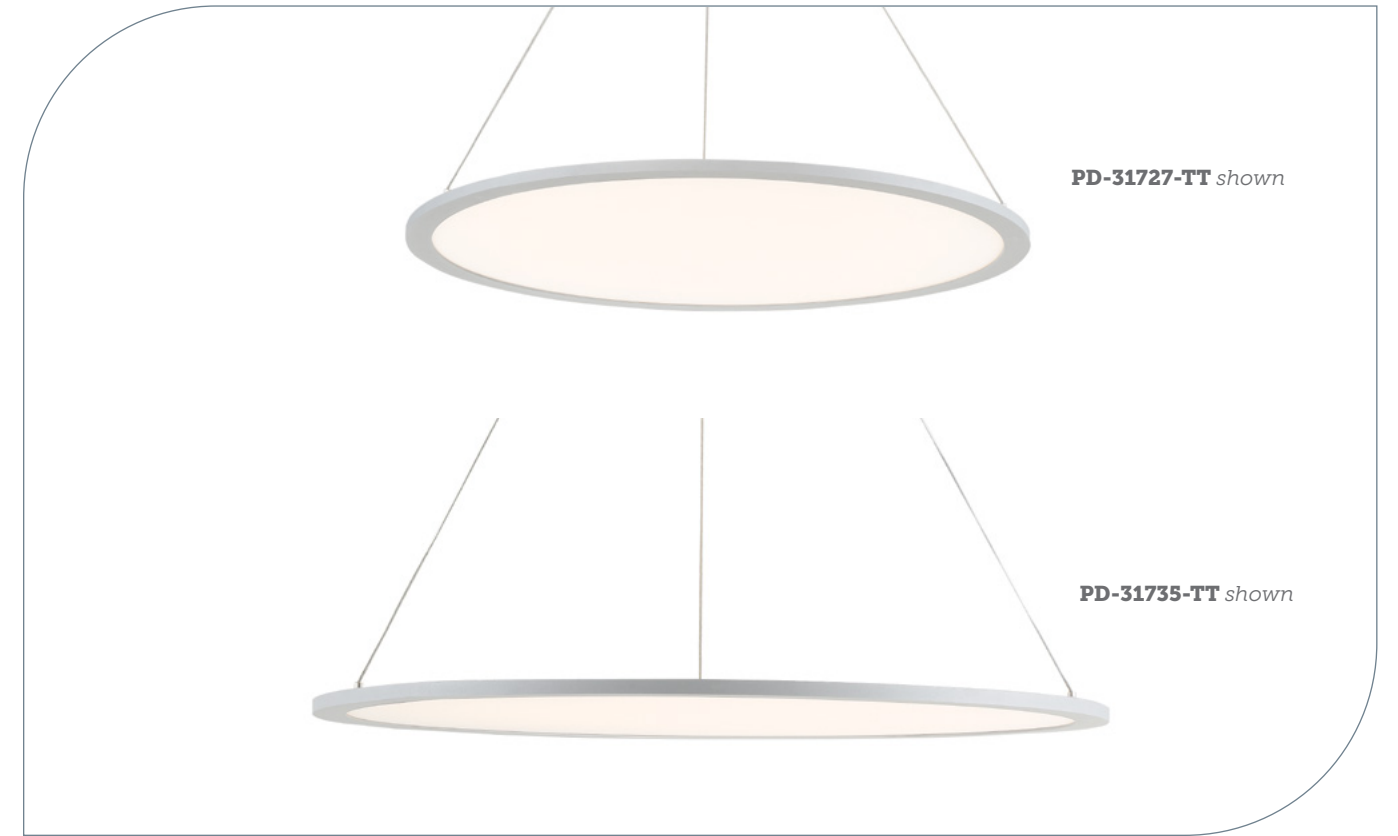

ILLUSION

27" & 35" LED PENDANT

- Up and downlight with edge-lit LED
- Low profile, adjustable powered aircraft cables for an ultra-clean look
- May be mounted on a sloped ceiling
- Canopy conceals proprietary universal 120V-220V-277V driver

Color Temp: 3000K
CRI: 90
Dimming: 100% - 10% ELV, 100% - 5% 0-10V, 100% - 10% TRIAC
Rated Life: 50,000 hours
Input: 120V-277V

Finish

1. **TT:** Titanium
2. Example: **PD-31735-TT**

PD-31727: Size: 27" Watt: 54W
LED Lumens: 5,353 Delivered Lumens: 3,930

PD-31735: Size: 35" Watt: 85W
LED Lumens: 7,391 Delivered Lumens: 4,366