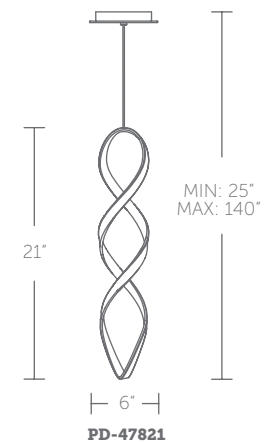

Finish

BK:
Black

CH:
Chrome

Example: PD-47821-CH

See complementary pieces on page 57.

PD-47821