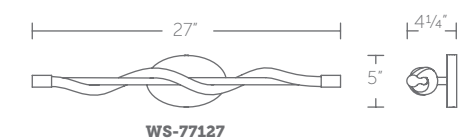

JASMINE

“ Irresistibly attractive.
Wrapped around her little finger. ”

27" & 37" LED SCONCE + BATH

- Frosted silicone diffuser with omnidirectional illumination
- Oval backplate
- Thin canopy conceals a proprietary 120V/277V driver
- May be mounted on wall in all orientations

Color Temp: 3000K
CRI: 90
Dimming: 100% - 10% ELV,
100% - 10% TRIAC
Rated Life: 50,000 hours
Input: 120V/277V

Finish

Example: **WS-77127-BK**

WS-77127: Size: 27" Watt: 8W
LED Lumens: 786 Delivered Lumens: 504

WS-77137: Size: 37" Watt: 12W
LED Lumens: 1,155 Delivered Lumens: 740