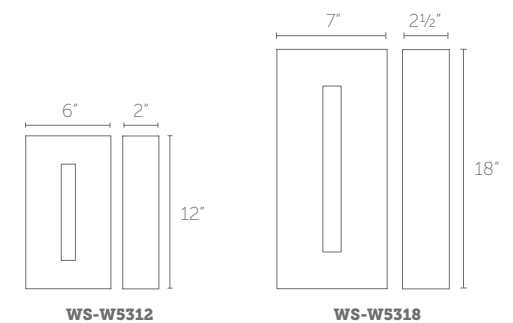

SPA

16" & 22" LED OUTDOOR SCONCE

- Downlight with hand poured art glass
- ACLED driverless technology

Color Temp: 3000K
CRI: 90
Dimming: 100% - 10% ELV
Rated Life: 54,000 hours
Input: 120V

Finish

BZ:
Bronze
Example: **WS-W41716-BZ**

WS-W41716: Size: 16" Watt: 13W
LED Lumens: 375 Delivered Lumens: 185
WS-W41722: Size: 22" Watt: 13W
LED Lumens: 365 Delivered Lumens: 180

“Dazzling. Shimmering.
Sparkle of light.”

TAO

12" & 18" LED OUTDOOR SCONCE

- Silver crystal glass window
- Front and downlight illumination
- ACLED driverless technology
- May be mounted on wall in all orientations

Color Temp: 3000K
CRI: 90
Dimming: 100% - 10% ELV
Rated Life: 80,000 hours
Input: 120V (277V special order)

Finish

BZ:
Bronze
Example: **WS-W5318-BZ**
For 277V, add an "F" before the finish: **WS-W5318F-BZ**

WS-W5312: Size: 12" Watt: 11W
LED Lumens: 830 Delivered Lumens: 220
WS-W5318: Size: 18" Watt: 15W
LED Lumens: 1,218 Delivered Lumens: 250

“Architecturally
harmonious form.”