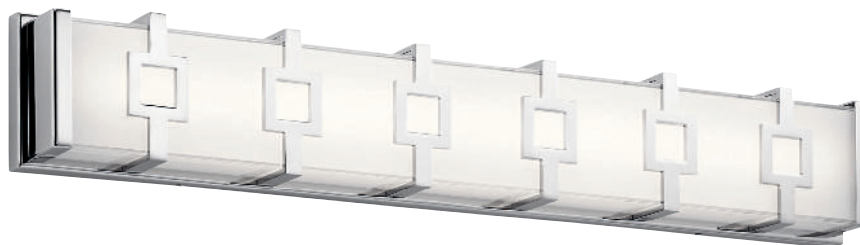

C | 83905

VELITRI™

Chrome
White Etched Mitered Glass

MODEL	DESCRIPTION	LED K	DELIVERED LUMENS	DIMMABLE	DIMENSIONS	EXT.	ADA COMPLIANT	NOTES
A	83903 Linear Bath 15in LED	3000K	500	Yes	4.75"W x 15"H	2.68"	Yes	Mount Horizontally or Vertically; Damp Location
B	83904 Linear Bath 24in LED	3000K	1300	Yes	4.75"H x 24"L	2.68"	Yes	Mount Horizontally or Vertically; Damp Location
C	83905 Linear Bath 30in LED	3000K	1700	Yes	4.75"H x 30"L	2.68"	Yes	Mount Horizontally or Vertically; Damp Location