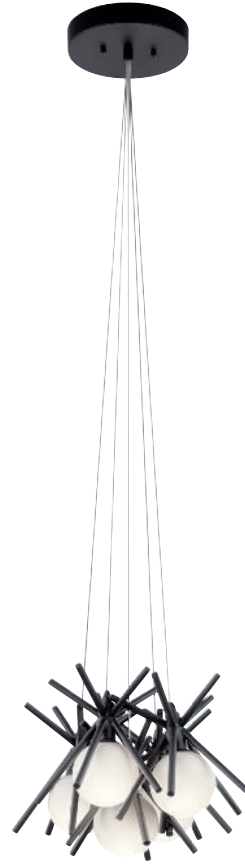

B | 84061

BEALE

Matte Black
Satin-Etched Cased Opal Glass

	MODEL	DESCRIPTION	LED K	DELIVERED LUMENS	DIMMABLE	DIMENSIONS
A	84062	Cluster Pendant 10Lt LED	3000K	1250	Yes	12.25"W x 6.75"H x 32.25"L
B	84061	Cluster Pendant 5Lt LED	3000K	950	Yes	14.25"W x 6.75"H x 14.25"L