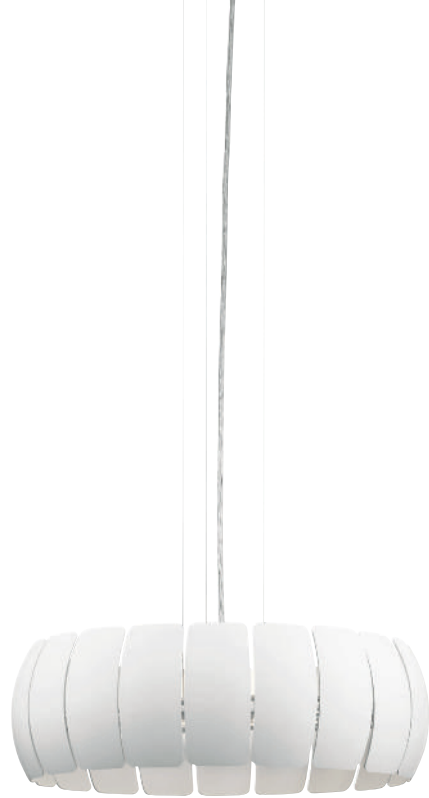

A | 83766

B | 83767

QUILLO™

White
Etched Acrylic

	MODEL	DESCRIPTION	LED K	DELIVERED LUMENS	DIMMABLE	DIMENSIONS
A	83766	Chandelier LED	3000K	2900	Yes	20"W x 11.75"H
B	83767	Chandelier LED	3000K	2900	Yes	23.75"W x 15.5"H