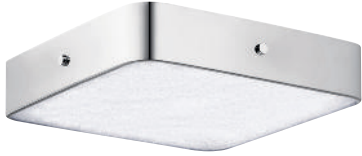

A | 84157

B | 84156

C | 83262

D | 83407

Pivot rings to
desired positions.

E | 83574

MODEL	COLLECTION	DESCRIPTION	FINISH	DIFFUSER	LED K	DELIVERED LUMENS	DIMMABLE	DIMENSIONS	
A	84157	Fornello™	Flush Mount LED	Matte Black	White Acrylic	3000K	1100	Yes	14"W x 3"H
B	84156	Fornello™	Flush Mount LED	Brushed Nickel	White Acrylic	3000K	1100	Yes	14"W x 3"H
C	83262	Fornello™	Semi Flush 2Lt LED	Brushed Nickel	White Acrylic	4000K	850	Yes	13.75"W x 8"H x 21.75"L
D	83407	Sirkus™	Semi Flush 2Lt LED	Chrome	White Acrylic	4000K	525	Yes	17.75"W x 15.75"H x 22.75"L
E	83574	Tintori™	Semi Flush LED	Chrome	White Acrylic	3000K	725	Yes	17.5"W x 11.5"H