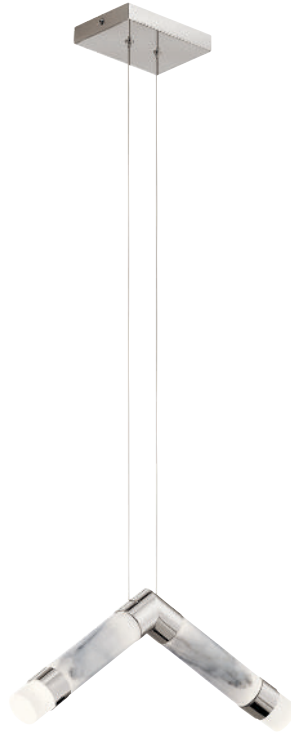

AVEDU™

Avedu™ Pendant LED 84138 & Wall Sconce LED 84136 | Page 102

A | 84137

B | 84138

C | 84136

Mount up or down.

AVEDU™

Polished Nickel
Etched Acrylic with White Marble Accents