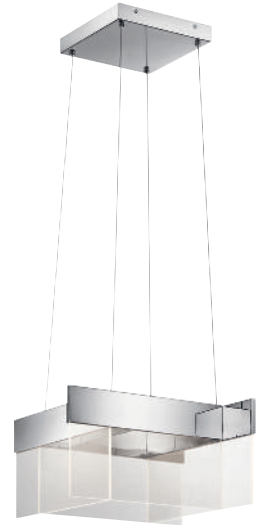

A | 83732

B | 83733

C | 83986

D | 83734

GEO

Chrome
Clear Acrylic with Etched Edge

MODEL	DESCRIPTION	LED K	DELIVERED LUMENS	DIMMABLE	DIMENSIONS	
A	83732	Linear Chandelier LED	3000K	1700	Yes	11.25"W x 9"H x 36.5"L
B	83733	Linear Chandelier LED	3000K	1700	Yes	11.25"W x 9"H x 48.5"L
C	83986	Pendant LED	3000K	725	Yes	0.5"W x 9"H x 12"L
D	83734	Chandelier/Pendant LED	3000K	1500	Yes	20"W x 9"H x 20"L