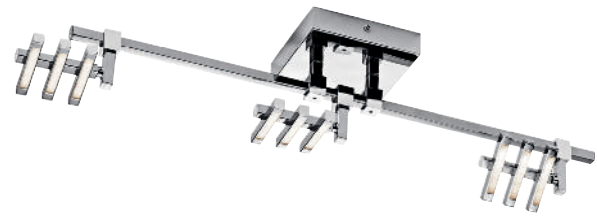

D | 83384

Heads are adjustable.