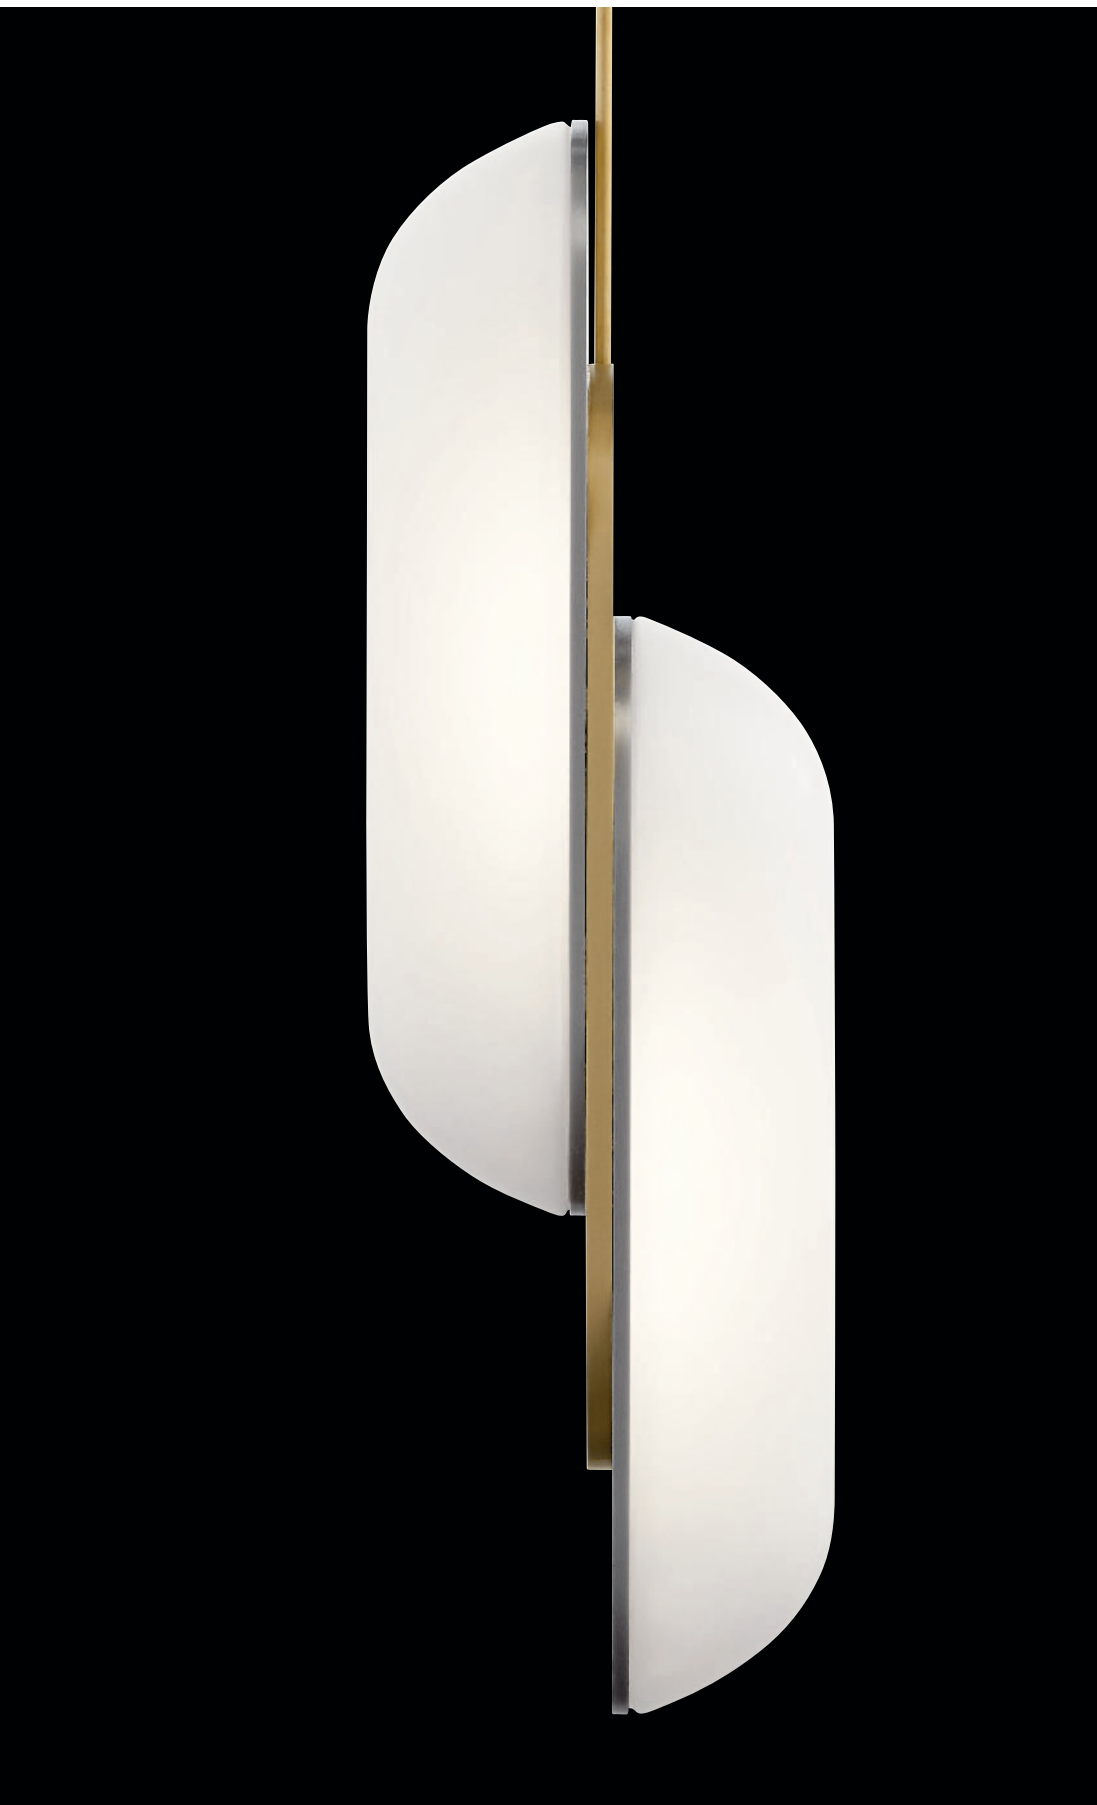

The Shima Collection is a study of contrasts: contrasting finishes and designs. The soft contemporary pendant features a body that appears to be shifted from the center, for a subtle nod to art deco design. The soft white diffuser glows softly from within using an integrated LED light.