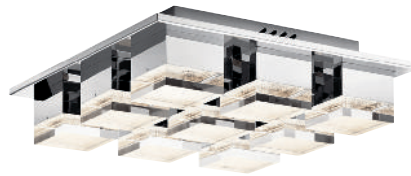

A | 83603

B | 83602

C | 83958

	MODEL	COLLECTION	DESCRIPTION	FINISH	DIFFUSER	LED K	DELIVERED LUMENS	DIMMABLE	DIMENSIONS
A	83603	Gorve	Flush Mount LED	Chrome	Clear Acrylic with Cubic Zirconia Chip	3000K	625	Yes	10.25"W x 4.75"H x 10.25"L
B	83602	Gorve	Flush Mount LED	Chrome	Clear Acrylic with Cubic Zirconia Chip	3000K	850	Yes	12.5"W x 4.75"H x 12.5"L
C	83958	Gorve	Flush Mount LED	Chrome	Clear Acrylic with Cubic Zirconia Chip	3000K	1200	Yes	16.25"W x 4.5"H x 16.25"L