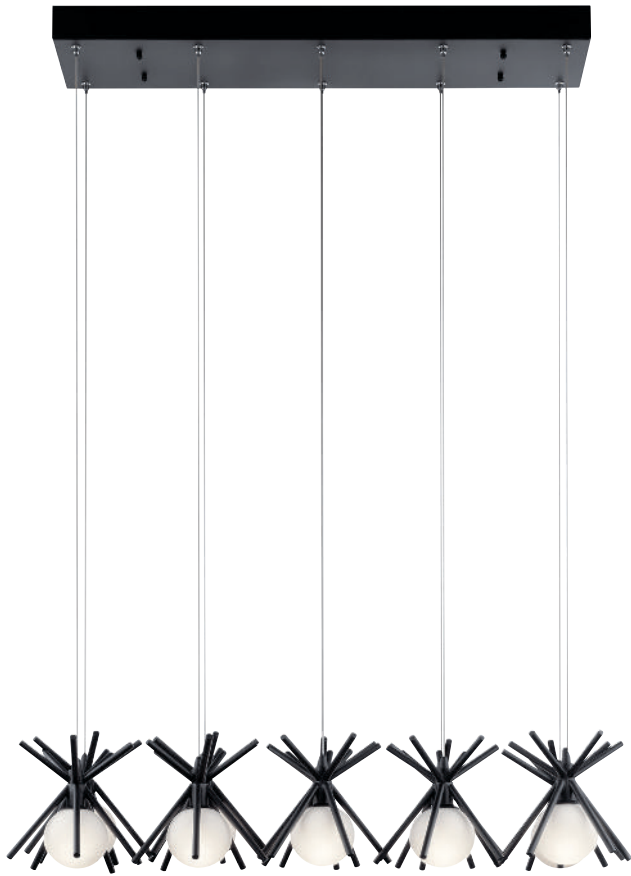

A | 84062

BEALE

Matte Black
Satin-Etched Cased Opal Glass

	MODEL	DESCRIPTION	LED K	DELIVERED LUMENS	DIMMABLE	DIMENSIONS
A	84062	Cluster Pendant 10Lt LED	3000K	1250	Yes	12.25"W x 6.75"H x 32.25"L
B	84061	Cluster Pendant 5Lt LED	3000K	950	Yes	14.25"W x 6.75"H x 14.25"L