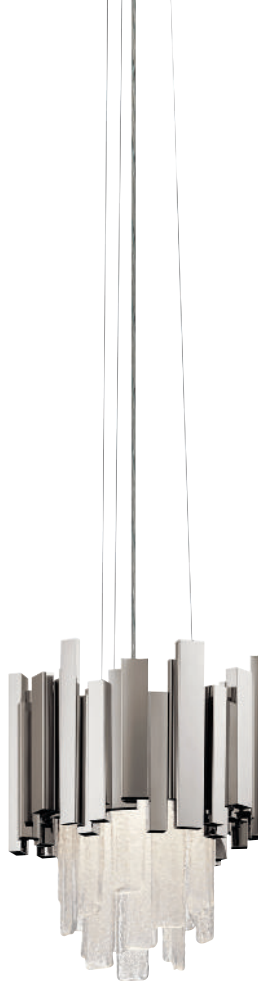

E | 84066

G | 84067

F | 84068

H | 84070

A | 83845

B | 83846

SKYLINE

Polished Nickel
Metal Shade with Clear Ice Glass Drops