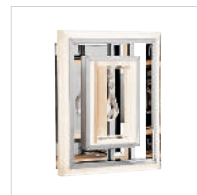

A | 83450

Pivot center panels to desired positions.

4 LED downlights in canopy.

B | 83451

Pivot center panel to desired position.

MAZE™

Chrome
Etched Acrylic with Hanging Crystal Accents

	MODEL	DESCRIPTION	LED K	DELIVERED LUMENS	DIMMABLE	DIMENSIONS	EXT.	ADA COMPLIANT
A	83450	Chandelier/Pendant 4Lt LED	4000K	1700	Yes	18.5"W x 0.75"H x 28.25"L	---	---
B	83451	Wall Sconce LED	4000K	250	Yes	7"W x 9"H	4.02"	No