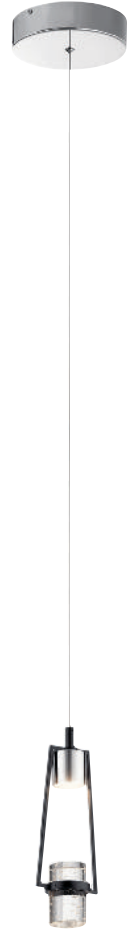

D | 84188

AYSE™

Matte Black
Clear Bubble Crystal

	MODEL	DESCRIPTION	LED K	DELIVERED LUMENS	DIMMABLE	DIMENSIONS
A	84126	Chandelier 6Lt LED	3000K	1500	Yes	26.5"W x 9.5"H
B	84127	Linear Chandelier 4Lt LED	3000K	1050	Yes	3.5"W x 9.5"H x 32"L
C	84189	Cluster Pendant 3Lt LED	3000K	800	Yes	12.5"W x 10.5"H
D	84188	Mini Pendant LED	3000K	150	Yes	3.75"W x 10.5"H