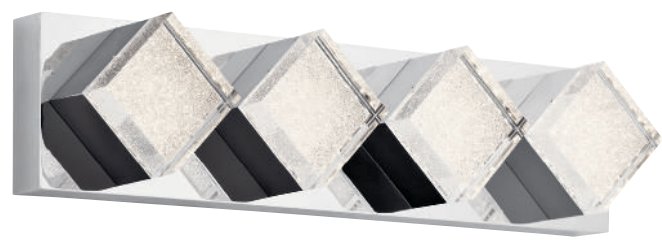

C | 83715

GORVE

Chrome
Clear Acrylic with Cubic Zirconia Chip

MODEL	DESCRIPTION	LED K	DELIVERED LUMENS	DIMMABLE	DIMENSIONS	EXT.	ADA COMPLIANT	NOTES	
A	83779	Wall Sconce LED	3200K	750	Yes	7"W x 7"H	3.15"	Yes	Dry Location
B	83716	Linear Bath 17in LED	3000K	600	Yes	5.5"H x 17"L	4.53"	No	Dry Location
C	83715	Linear Bath 22in LED	3000K	800	Yes	5.5"H x 22.5"L	4.53"	No	Dry Location
D	83714	Linear Bath 28in LED	3200K	1250	Yes	5.5"H x 28.25"L	4.53"	No	Dry Location