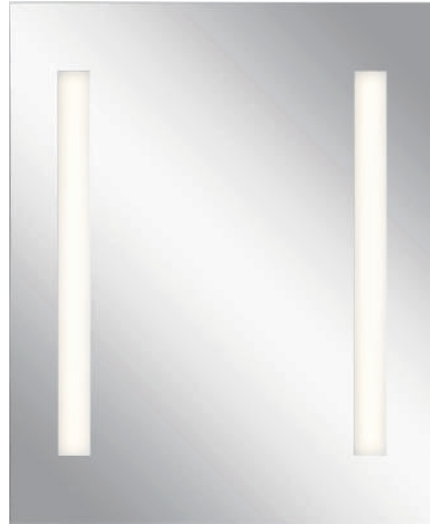

B | 83999

Bluetooth speakers in mirror.