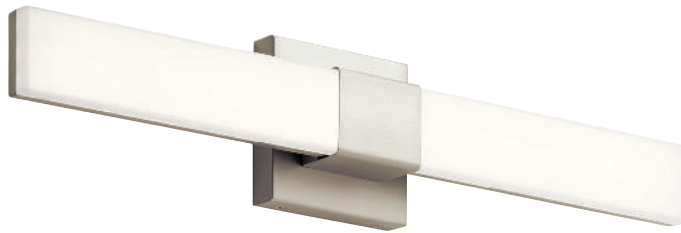

B | 83737

NELTEV™

Satin Nickel
White Polycarbonate

MODEL	DESCRIPTION	LED K	DELIVERED LUMENS	DIMMABLE	DIMENSIONS	EXT.	ADA COMPLIANT	NOTES
A	83793 Wall Sconce LED	3000K	625	Yes	5"W x 14.5"H	3"	Yes	Mount Up or Down; Damp Location
B	83737 Linear Bath 24in LED	3000K	1300	Yes	5"H x 24"L	3"	Yes	Mount Horizontally or Vertically; Damp Location
C	84202 Linear Bath 36in LED	3000K	2000	Yes	5"H x 36.25"L	2.9"	Yes	Mount Horizontally or Vertically; Damp Location