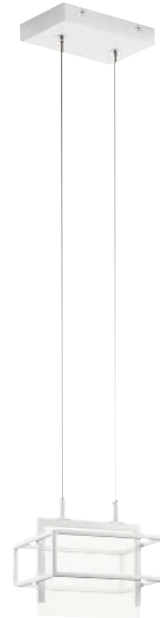

VEGA

Vega Linear Chandelier LED 84051 | Page 38

A | 84051

B | 84052

C | 84051WH

D | 84052WH

VEGA

Matte Black or White
Clear Acrylic