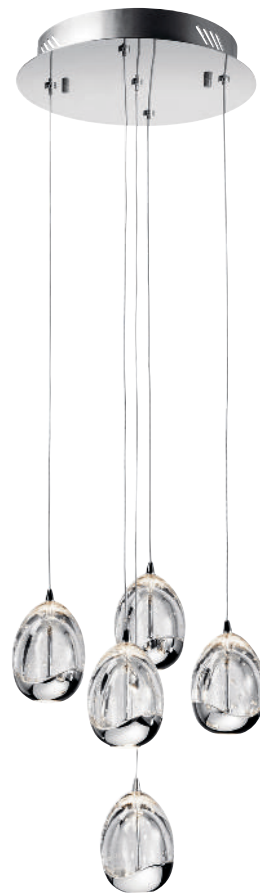

B | 83380

LAVINIA

Chrome
Bubble Crystal with Etched Acrylic Lens

	MODEL	DESCRIPTION	LED K	DELIVERED LUMENS	DIMMABLE	DIMENSIONS
A	83378	Mini Pendant LED	3000K	275	Yes	3.5"W x 5.5"H
B	83380	Cluster Pendant 5Lt LED	3000K	1250	Yes	12.25"W x 5.5"H