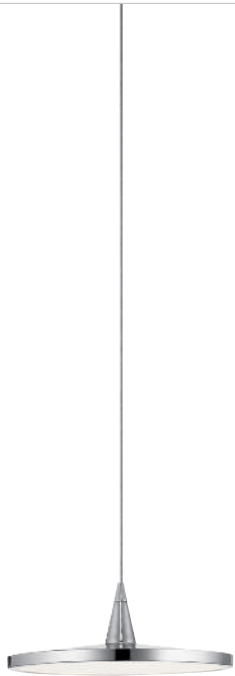

A | 83962

MODEL	COLLECTION	DESCRIPTION	FINISH	DIFFUSER	LED K	DELIVERED LUMENS	DIMMABLE	DIMENSIONS	
A	83962	Jeno™	Mini Pendant LED	Chrome	White Acrylic	3000K	225	Yes	9"W x 3.5"H
B	83963	Jeno™	Mini Pendant LED	Brushed Nickel	White Acrylic	3000K	225	Yes	9"W x 3.5"H
C	83962MBK	Jeno™	Mini Pendant LED	Matte Black	White Acrylic	3000K	225	Yes	9"W x 3.5"H
D	83962WH	Jeno™	Mini Pendant LED	White	White Acrylic	3000K	225	Yes	9"W x 3.5"H