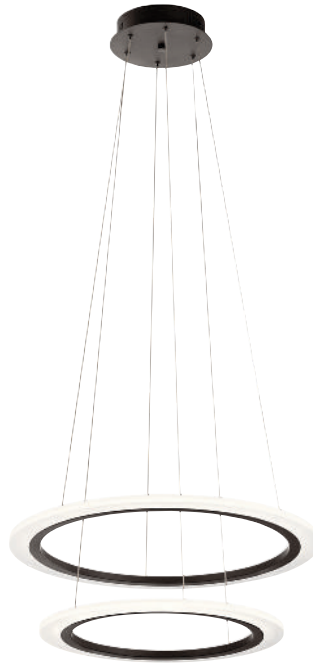

B | 83988

Position rings straight
or at angles.