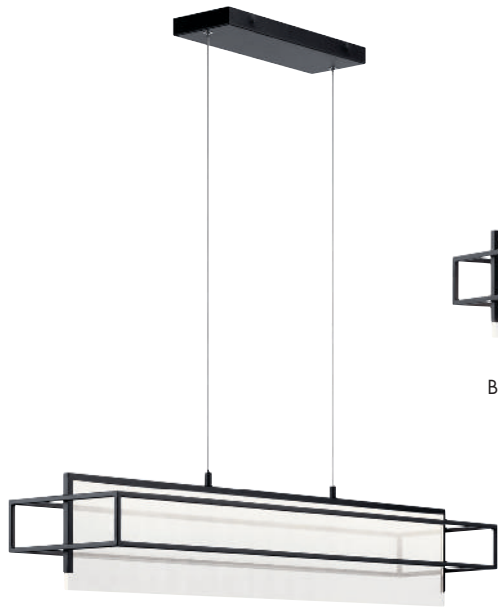

A | 84051

VEGA

Matte Black or White
Clear Acrylic

MODEL	DESCRIPTION	FINISH	LED K	DELIVERED LUMENS	DIMMABLE	DIMENSIONS	
A	84051	Linear Chandelier LED	Matte Black	3000K	2600	Yes	8"W x 8"H x 38"L
B	84052	Mini Pendant LED	Matte Black	3000K	425	Yes	8"W x 8"H x 8"L
C	84051WH	Linear Chandelier LED	White	3000K	2600	Yes	8"W x 8"H x 38"L
D	84052WH	Mini Pendant LED	White	3000K	425	Yes	8"W x 8"H x 8"L