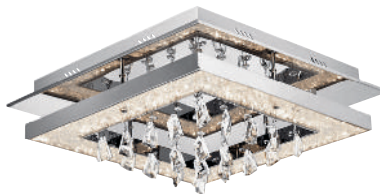

G | 83410
LED Cool White

H | 83430
LED Warm White (Shown Above)

Hanging crystal accents.