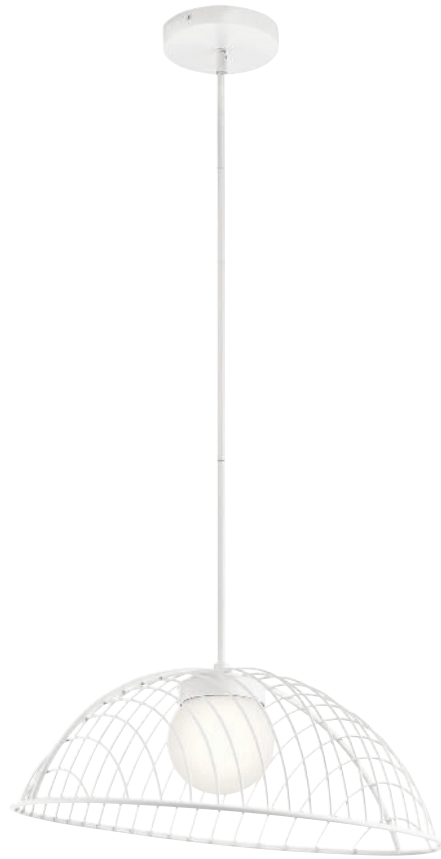

C | 84095WH

CLEVO™

Matte Black or White
Satin-Etched Cased Opal Glass

	MODEL	DESCRIPTION	FINISH	LED K	DELIVERED LUMENS	DIMMABLE	DIMENSIONS
A	84095MBK	Pendant LED	Matte Black	3000K	725	Yes	24"W x 12"H
B	84096MBK	Semi Flush LED	Matte Black	3000K	725	Yes	18"W x 9.5"H
C	84095WH	Pendant LED	White	3000K	775	Yes	24"W x 12"H
D	84096WH	Semi Flush LED	White	3000K	800	Yes	18"W x 9.5"H