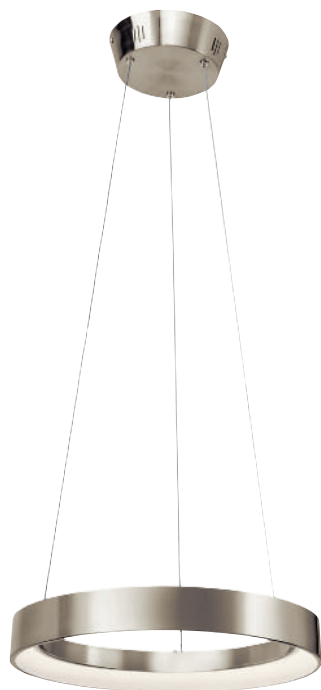

A | 83452

B | 83454

C | 83199

FORNELLO™

Textured White

MODEL	DESCRIPTION	LED K	DELIVERED LUMENS	DIMMABLE	DIMENSIONS
A	83452 Chandelier/Pendant LED	4000K	600	Yes	17.75"W x 2.25"H
B	83454 Chandelier/Pendant LED	4000K	950	Yes	23.5"W x 2.75"H
C	83199 Chandelier/Pendant 2Lt LED	4000K	1400	Yes	31.5"W x 3"H