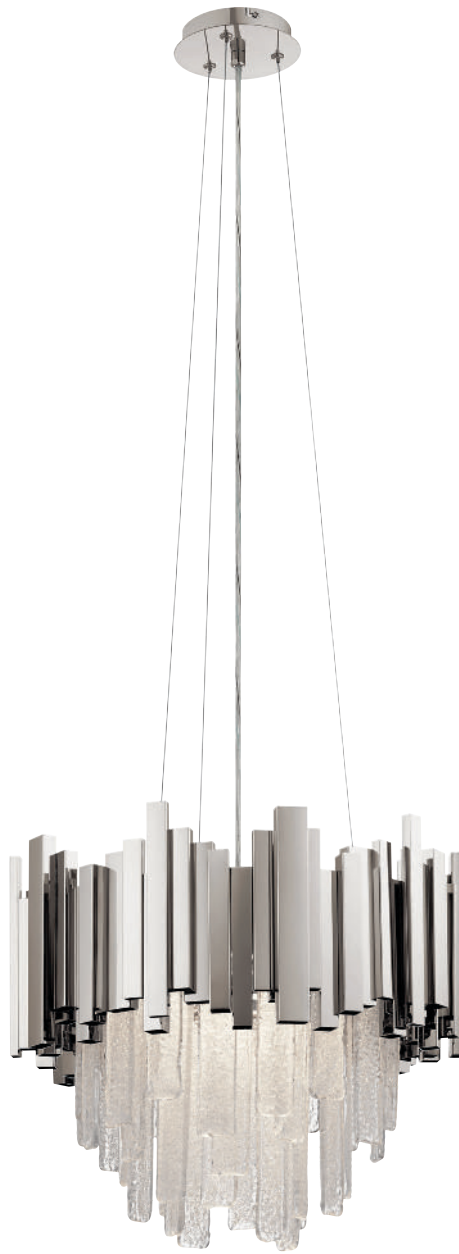

E | 84066

G | 84067

F | 84068

H | 84070

A | 83845

B | 83846

SKYLINE

Polished Nickel
Metal Shade with Clear Ice Glass Drops

	MODEL	DESCRIPTION	LED K	DELIVERED LUMENS	DIMMABLE	DIMENSIONS
A	83845	Pendant LED	3000K	850	Yes	11.75"W x 14.75"H
B	83846	Pendant LED	3000K	1900	Yes	18"W x 15"H

Skyline is an architectural delight, incorporating rectangular metal and glass prisms into a show-stopper. Each piece of artisan glass is crafted using a highly skilled technique where molten glass is piped into layers to make ice glass. The city never looked so chic.