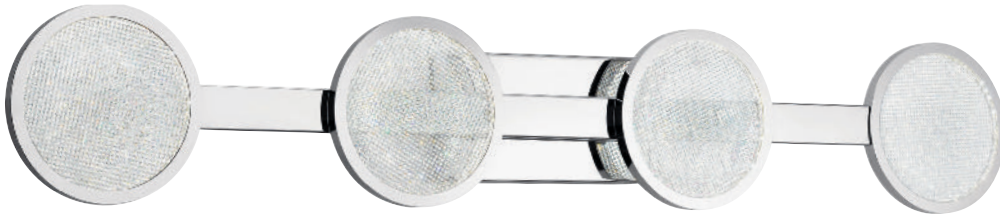

D | 85064CH

DELAINE™

Chrome
Clear Crystal Inlays

MODEL	DESCRIPTION	LED K	DELIVERED LUMENS	DIMMABLE	DIMENSIONS	EXT.	ADA COMPLIANT	NOTES	
A	85061CH	Wall Sconce LED	3000K	150	Yes	6.75"W x 7.5"H	2.25"	Yes	Damp Location
B	85062CH	Bath 2Lt LED	3000K	350	Yes	18.5"W x 6.75"H	2.5"	Yes	Damp Location
C	85063CH	Bath 3Lt LED	3000K	550	Yes	30"W x 6.75"H	3"	Yes	Damp Location
D	85064CH	Bath 4Lt LED	3000K	775	Yes	41.75"W x 6.75"H	3"	Yes	Damp Location