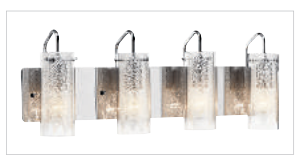

A | 83069
Incandescent

B | 83771
LED (Above)

C | 83070
Incandescent (Right)

D | 83772
LED (Above)

E | 83071
Incandescent (Right)

KRYSALIS™

Chrome
Clear Glass with White Metal Filigree

	MODEL	DESCRIPTION	LIGHT SOURCE	LED K	DELIVERED LUMENS	DIMMABLE	DIMENSIONS	EXT.	ADA COMPLIANT	NOTES
A	83069	Wall Sconce 1Lt	(1) 60W (Medium)	---	---	Yes	5"W x 9.5"H	5.16"	No	Damp Location
B	83771	Bath 3Lt LED	---	3000K	675	Yes	9.5"H x 19.75"L	5.73"	No	Dry Location
C	83070	Bath 3Lt	(3) 60W (Medium)	---	---	Yes	9.5"H x 19.75"L	5.16"	No	Damp Location
D	83772	Bath 4Lt LED	---	3000K	800	Yes	9.5"H x 27"L	5.73"	No	Dry Location
E	83071	Bath 4Lt	(4) 60W (Medium)	---	---	Yes	9.5"H x 27"L	5.16"	No	Damp Location