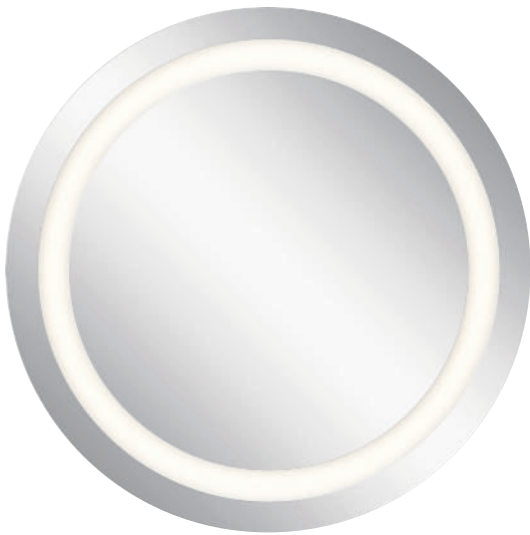

A | 83996

Bluetooth speakers in mirror.

Bluetooth speakers in mirror.

SIGNATURE

	MODEL	DESCRIPTION	LED K	DIMMABLE	DIMENSIONS	EXT.	ADA COMPLIANT	NOTES
A	83996	Mirror LED	3000K	No	33.5"H x 33.5"L	1.65"	Yes	Damp Location
B	83999	Bluetooth Mirror LED	3000K	No	32"H x 26"L	2.56"	Yes	Damp Location; Bluetooth Speakers in Mirror
C	84000	Bluetooth Mirror LED	3000K	No	26"H x 36"L	2.56"	Yes	Damp Location; Bluetooth Speakers in Mirror
D	83994	Mirror LED	3000K	No	30"H x 24"L	1.66"	Yes	Damp Location; Mount Horizontally or Vertically
E	83995	Mirror LED	3000K	No	32"H x 40"L	1.65"	Yes	Damp Location; Mount Horizontally or Vertically