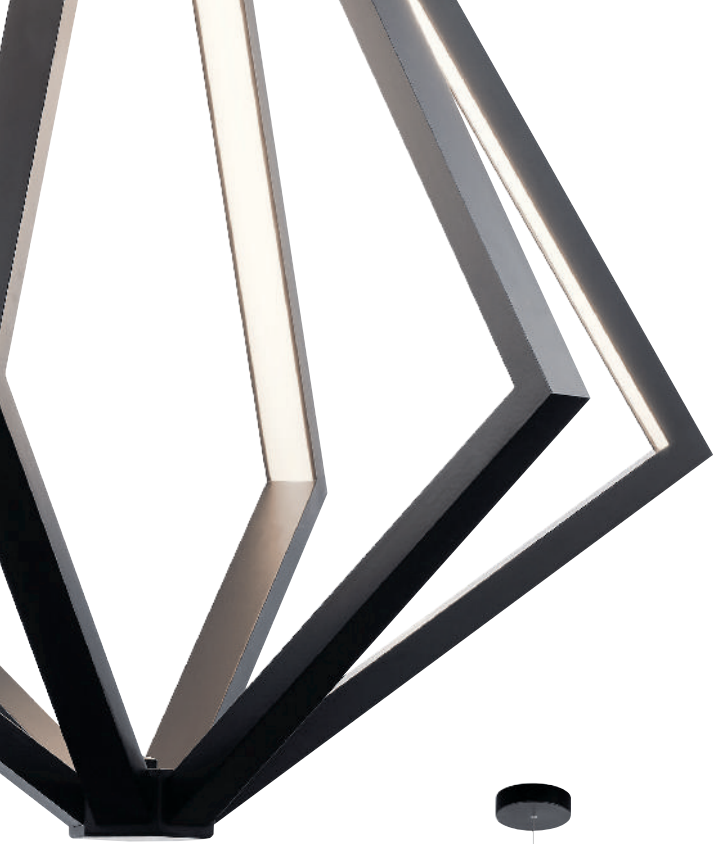

Everest defies the eye: how can something so sleek deliver light so fully? LEDs are nestled within the perfectly angled rails. When illuminated, the light fills the diamond-shape void for maximum impact.