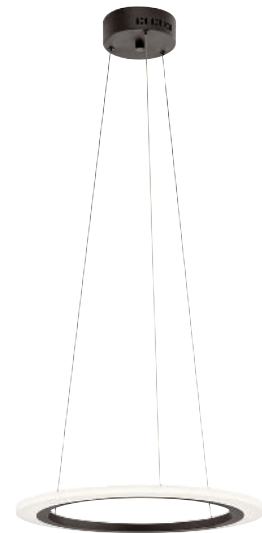

Hyvo™ Chandelier 3Lt LED 83987 | Page 48

A | 83987

Position rings straight
or at angles.

B | 83988

Position rings straight
or at angles.

C | 83989

HYVO™

Bronze
Matte White Acrylic