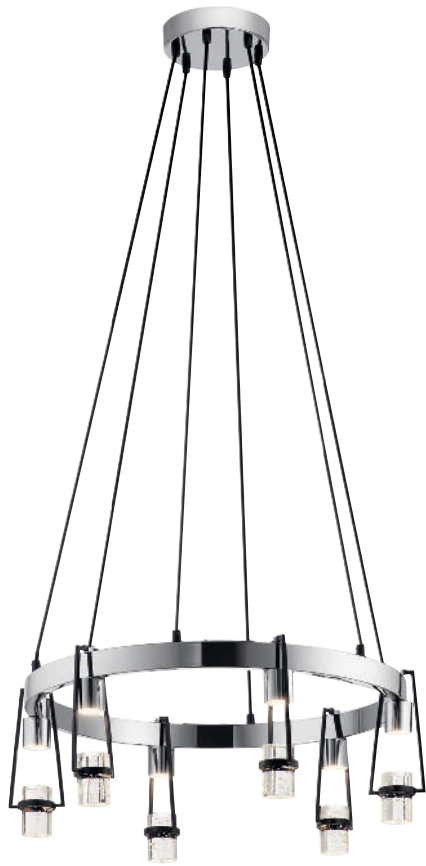

D | 84070CG

ARABELLA

Champagne Gold or Polished Nickel
Optical Crystal

MODEL	DESCRIPTION	FINISH	LED K	DELIVERED LUMENS	DIMMABLE	DIMENSIONS	EXT.	ADA COMPLIANT	NOTES
A	84066CG Chandelier/Pendant 6Lt LED	Champagne Gold	3000K	1800	Yes	26.5"W x 5.75"H	---	---	---
B	84068CG Chandelier/Pendant 3Lt LED	Champagne Gold	3000K	1250	Yes	20.5"W x 5.75"H	---	---	---
C	84067CG Linear Chandelier 5Lt LED	Champagne Gold	3000K	2600	Yes	2.25"W x 5.75"H x 36.5"L	---	---	---
D	84070CG Wall Sconce LED	Champagne Gold	3000K	650	Yes	4.75"W x 6"H	3.75"	Yes	Damp Location
E	84066 Polished Nickel Chandelier/Pendant 6Lt LED	Polished Nickel	3000K	1800	Yes	26.5"W x 5.75"H	---	---	---
F	84068 Polished Nickel Chandelier/Pendant 3Lt LED	Polished Nickel	3000K	1250	Yes	20.5"W x 5.75"H	---	---	---
G	84067 Polished Nickel Linear Chandelier 5Lt LED	Polished Nickel	3000K	2600	Yes	2.25"W x 5.75"H x 36.5"L	---	---	---
H	84070 Polished Nickel Wall Sconce LED	Polished Nickel	3000K	650	Yes	4.75"W x 6"H	3.75"	Yes	Damp Location

E | 84066

G | 84067

F | 84068

H | 84070

A | 83845

B | 83846

SKYLINE

Polished Nickel
Metal Shade with Clear Ice Glass Drops

	MODEL	DESCRIPTION	LED K	DELIVERED LUMENS	DIMMABLE	DIMENSIONS
A	83845	Pendant LED	3000K	850	Yes	11.75"W x 14.75"H
B	83846	Pendant LED	3000K	1900	Yes	18"W x 15"H

Skyline is an architectural delight, incorporating rectangular metal and glass prisms into a show-stopper. Each piece of artisan glass is crafted using a highly skilled technique where molten glass is piped into layers to make ice glass. The city never looked so chic.