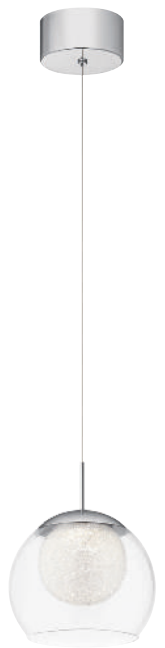

B | 84010

LEXI

Chrome
Clear Outer Glass with Cubic Zirconia Inner Lens

	MODEL	DESCRIPTION	LED K	DELIVERED LUMENS	DIMMABLE	DIMENSIONS
A	83950	Mini Pendant LED	3000K	575	Yes	5"W x 4.5"H
B	84010	Mini Pendant LED	3000K	800	Yes	8"W x 9.75"H
C	84011	Cluster Pendant 3Lt LED	3200K	2000	Yes	16.25"W x 9.75"H
D	84008	Cluster Pendant 5Lt LED	3200K	1800	Yes	11.75"W x 7.25"H
E	84009	Cluster Pendant 3Lt LED	3000K	1200	Yes	4.75"W x 7.25"H x 26.75"L