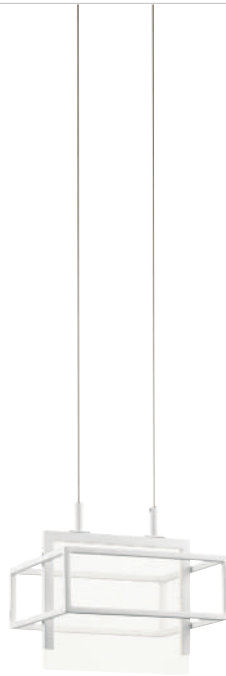

B | 84052WH

	MODEL	COLLECTION	DESCRIPTION	FINISH	DIFFUSER	LED K	DELIVERED LUMENS	DIMMABLE	DIMENSIONS
A	84052	Vega	Mini Pendant LED	Matte Black	Clear Acrylic	3000K	425	Yes	8"W x 8"H x 8"L
B	84052WH	Vega	Mini Pendant LED	White	Clear Acrylic	3000K	425	Yes	8"W x 8"H x 8"L
C	84083	Axis	Pendant LED	Matte Black	Etched Acrylic	3000K	725	Yes	12.25"W x 10.5"H x 12.25"L