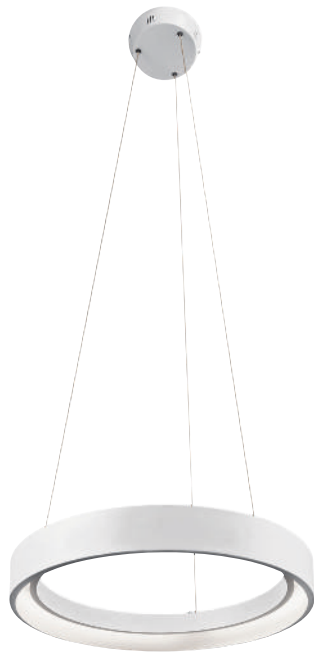

A | 83453

B | 83455

D | 84157

C | 83200

FORNELLO™

Textured Black

	MODEL	DESCRIPTION	LED K	DELIVERED LUMENS	DIMMABLE	DIMENSIONS
A	83453	Chandelier/Pendant LED	4000K	600	Yes	17.75"W x 2.25"H
B	83455	Chandelier/Pendant LED	4000K	950	Yes	23.5"W x 2.75"H
C	83200	Chandelier/Pendant 2Lt LED	4000K	1400	Yes	31.5"W x 3"H
D	84157	Flush Mount LED	3000K	1100	Yes	14"W x 3"H