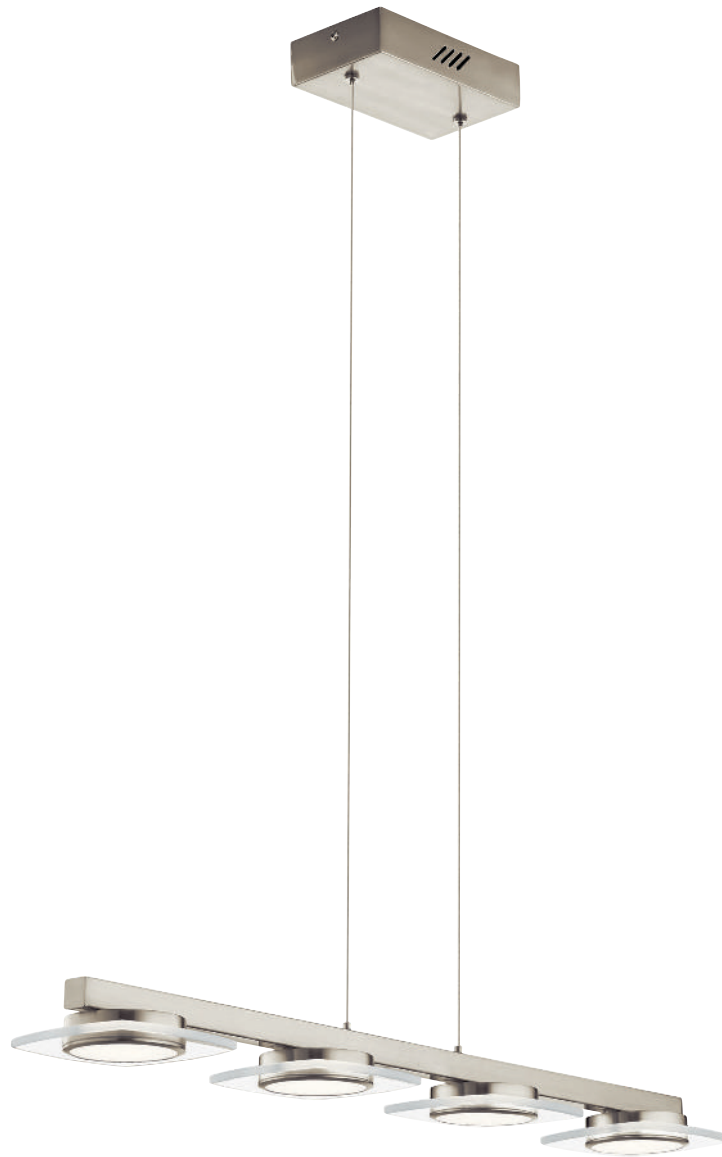

A | 83945

AZENDA™

Brushed Nickel
White Acrylic with Clear Glass Trim

MODEL	DESCRIPTION	LED K	DELIVERED LUMENS	DIMMABLE	DIMENSIONS
A 83945	Linear Chandelier LED	3000K	1400	Yes	6"W x 2.5"H x 33.5"L