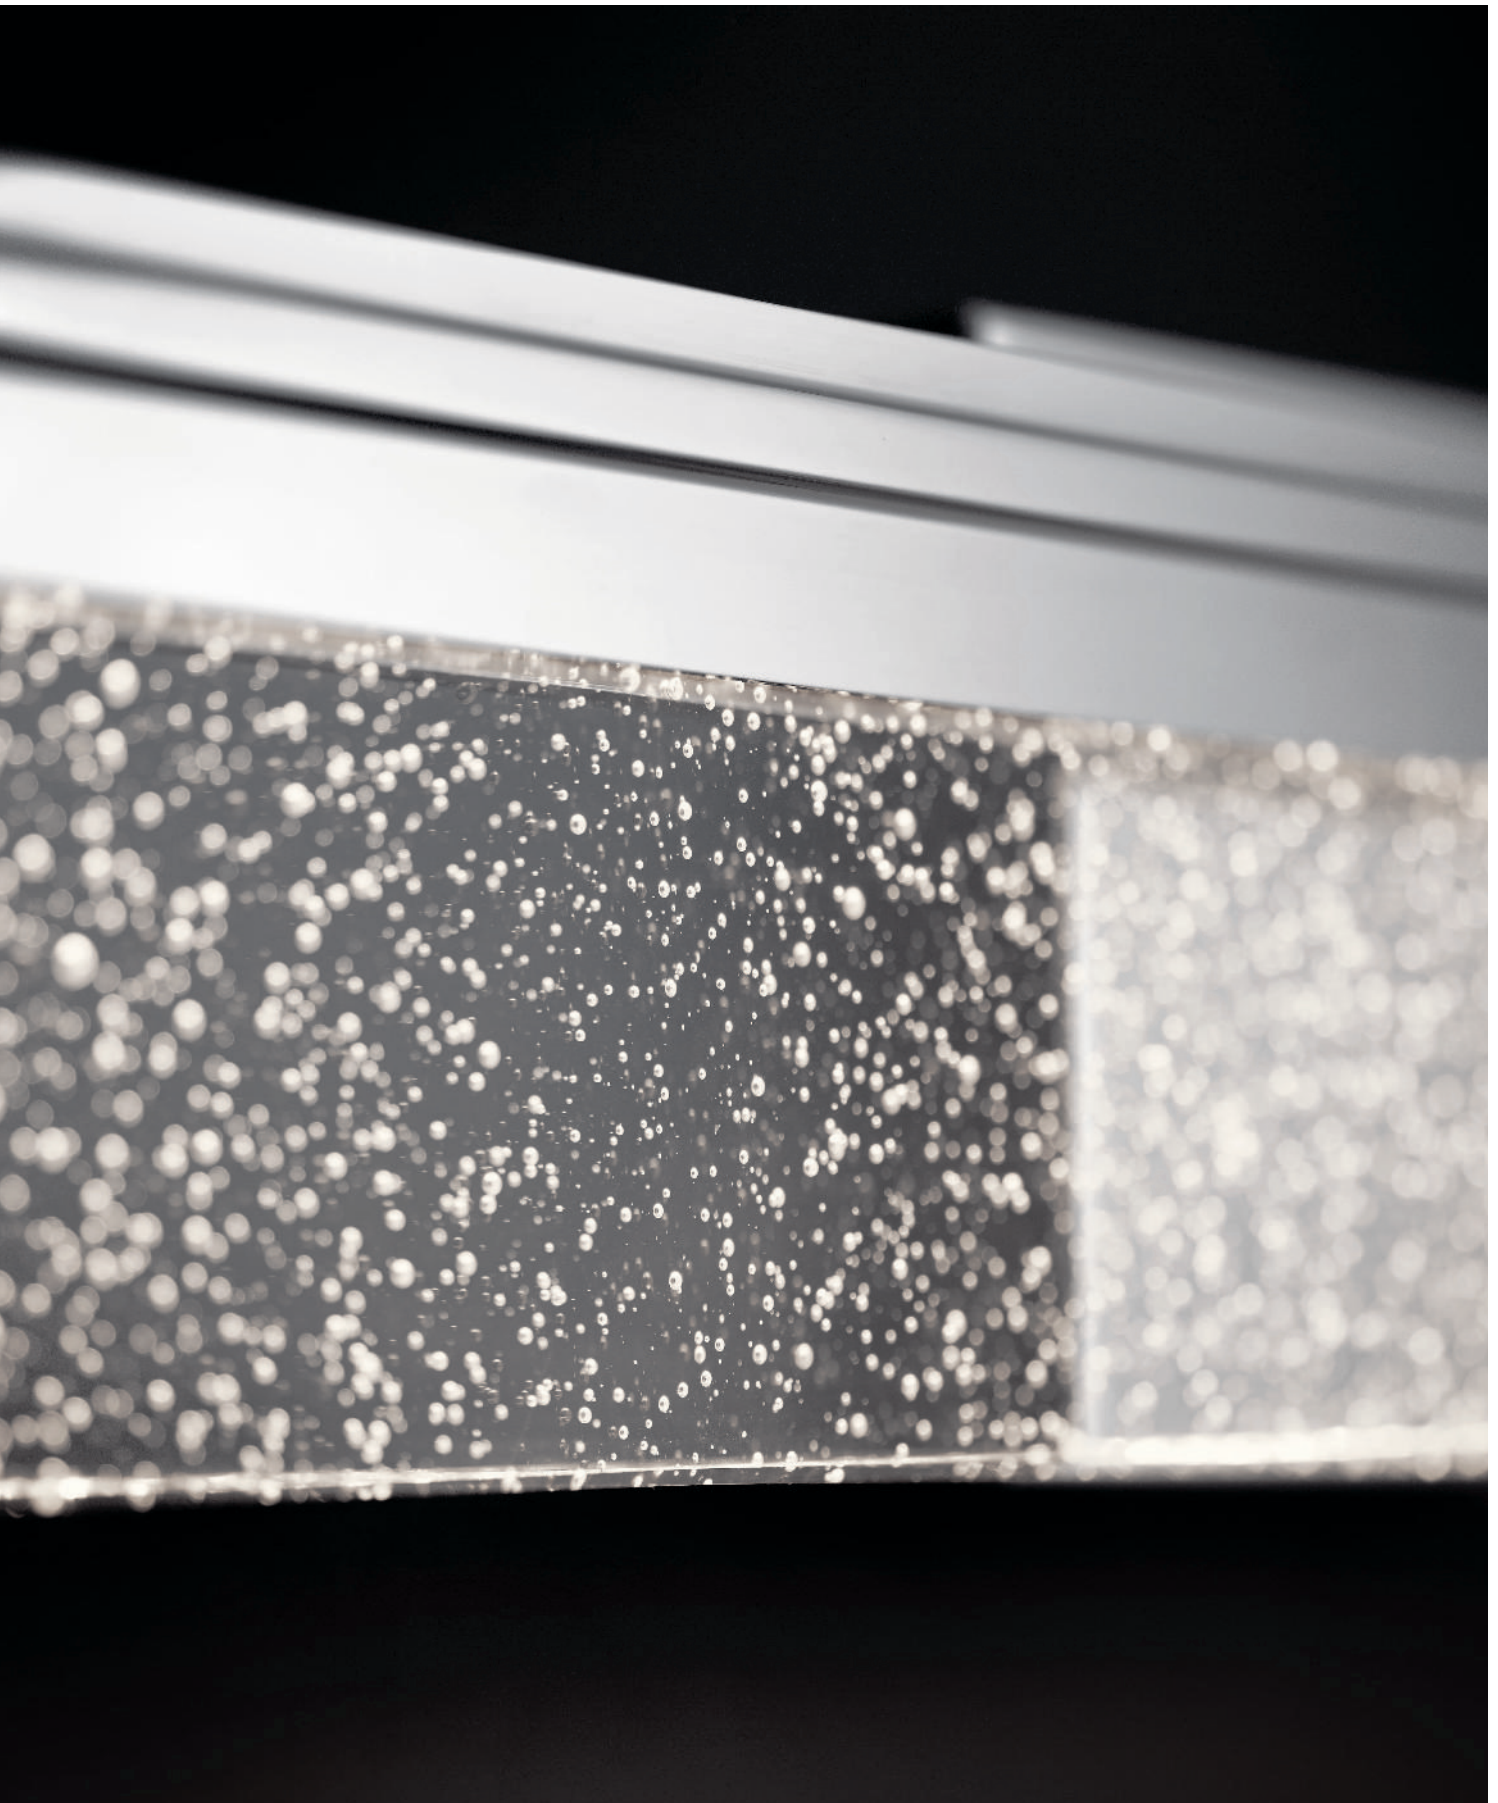

A | 83965

B | 83964

NELTEV™

Bronze
White Polycarbonate

	MODEL	DESCRIPTION	LED K	DELIVERED LUMENS	DIMMABLE	DIMENSIONS	EXT.	ADA COMPLIANT	NOTES
A	83965	Wall Sconce LED	3000K	625	Yes	5"W x 14.5"H	3"	Yes	Mount Up or Down; Damp Location
B	83964	Linear Bath 24in LED	3000K	1300	Yes	5"H x 24"L	3"	Yes	Mount Horizontally or Vertically; Damp Location