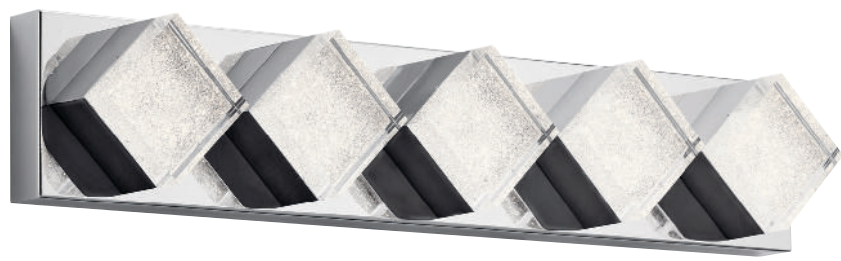

D | 83714

GORVE

Chrome
Clear Acrylic with Cubic Zirconia Chip

MODEL	DESCRIPTION	LED K	DELIVERED LUMENS	DIMMABLE	DIMENSIONS	EXT.	ADA COMPLIANT	NOTES	
A	83779	Wall Sconce LED	3200K	750	Yes	7"W x 7"H	3.15"	Yes	Dry Location
B	83716	Linear Bath 17in LED	3000K	600	Yes	5.5"H x 17"L	4.53"	No	Dry Location
C	83715	Linear Bath 22in LED	3000K	800	Yes	5.5"H x 22.5"L	4.53"	No	Dry Location
D	83714	Linear Bath 28in LED	3200K	1250	Yes	5.5"H x 28.25"L	4.53"	No	Dry Location