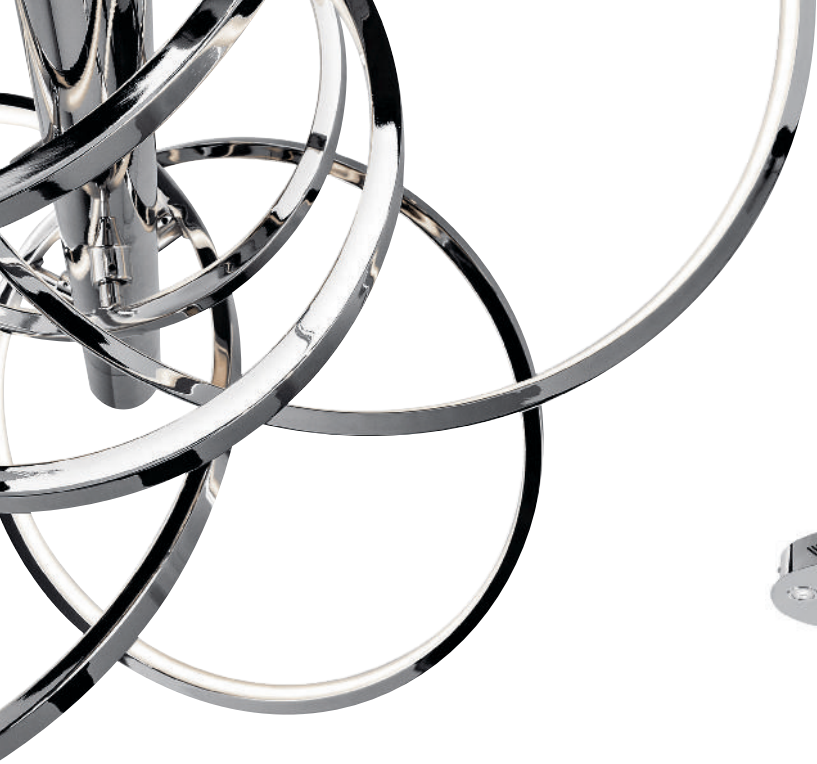

A | 83407

Pivot rings to
desired positions.