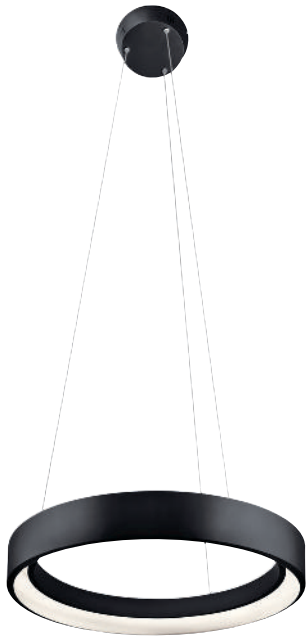

A | 84161

Outer ring pivots.

B | 84162

Outer ring pivots.

ARVO™

Matte Black
Polycarbonate

	MODEL	DESCRIPTION	LED K	DELIVERED LUMENS	DIMMABLE	DIMENSIONS
A	84161	Chandelier LED	3000K	1600	Yes	24"H x 23.25"L
B	84162	Chandelier LED	3000K	2100	Yes	31.5"W x 29.25"H