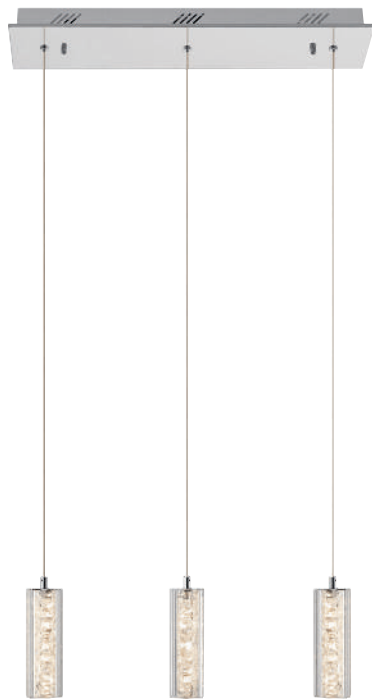

A | 83491

B | 83774

C | 83773

D | 83775

ROCKNE™

Chrome
Clear Optical Crystal

MODEL	DESCRIPTION	LED K	DELIVERED LUMENS	DIMMABLE	DIMENSIONS	EXT.	ADA COMPLIANT	NOTES
A	83491 Mini Pendant LED	3000K	350	Yes	4.25"W x 8.75"H	---	---	---
B	83774 Cluster Pendant 7Lt LED	3000K	1100	Yes	17.75"W x 9"H	---	---	---
C	83773 Flush Mount 5Lt LED	3000K	1350	Yes	14.25"W x 10"H	---	---	Damp Location
D	83775 Wall Sconce LED	3000K	300	Yes	6"W x 9.25"H	6.89"	No	---