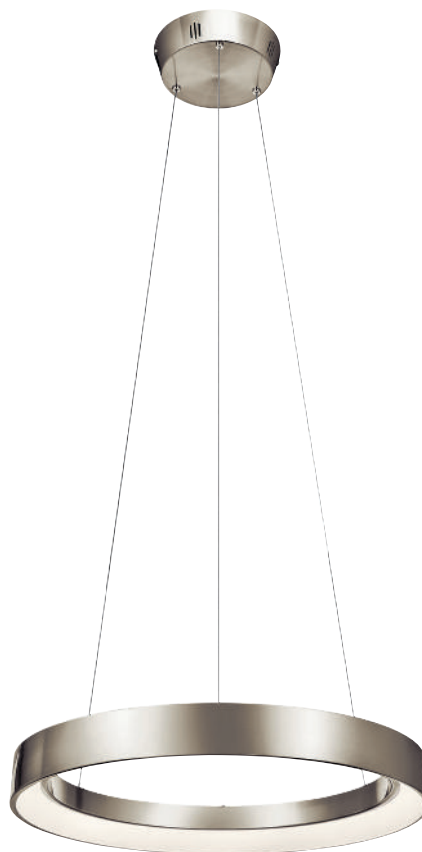

B | 83261

FORNELLO™

Brushed Nickel

	MODEL	DESCRIPTION	LED K	DELIVERED LUMENS	DIMMABLE	DIMENSIONS
A	83260	Pendant LED	4000K	600	Yes	17.75"W x 2.25"H
B	83261	Chandelier/Pendant LED	4000K	950	Yes	23.5"W x 2.75"H
C	83262	Semi Flush 2Lt LED	4000K	850	Yes	13.75"W x 8"H x 21.75"L
D	84156	Flush Mount LED	3000K	1100	Yes	14"W x 3"H