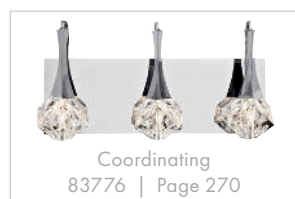

A | 83491

B | 83774

C | 83773

D | 83775

ROCKNE™

Chrome
Clear Optical Crystal

MODEL	DESCRIPTION	LED K	DELIVERED LUMENS	DIMMABLE	DIMENSIONS	EXT.	ADA COMPLIANT	NOTES
A	83491 Mini Pendant LED	3000K	350	Yes	4.25"W x 8.75"H	---	---	---
B	83774 Cluster Pendant 7Lt LED	3000K	1100	Yes	17.75"W x 9"H	---	---	---
C	83773 Flush Mount 5Lt LED	3000K	1350	Yes	14.25"W x 10"H	---	---	Damp Location
D	83775 Wall Sconce LED	3000K	300	Yes	6"W x 9.25"H	6.89"	No	---