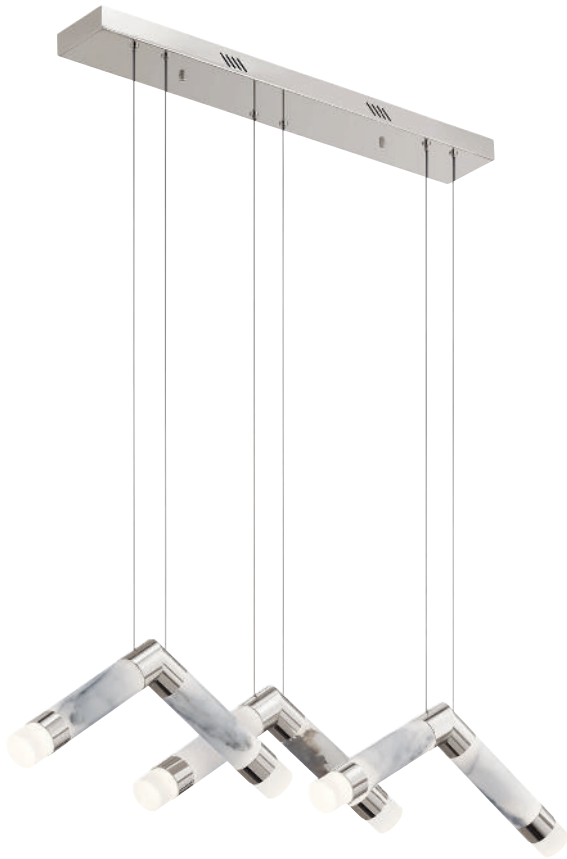

A | 84137

Mount up or down.

AVEDU™

Polished Nickel
Etched Acrylic with White Marble Accents

	MODEL	DESCRIPTION	LED K	DELIVERED LUMENS	DIMMABLE	DIMENSIONS	EXT.	ADA COMPLIANT	NOTES
A	84137	Linear Chandelier 3Lr LED	3000K	1500	Yes	4.75"W x 8.75"H x 44"L	---	---	---
B	84138	Pendant LED	3000K	1050	Yes	5.25"W x 8.75"H x 20.5"L	---	---	---
C	84136	Wall Sconce LED	3000K	525	Yes	20.5"W x 9.25"H	3.86"	Yes	Damp Location