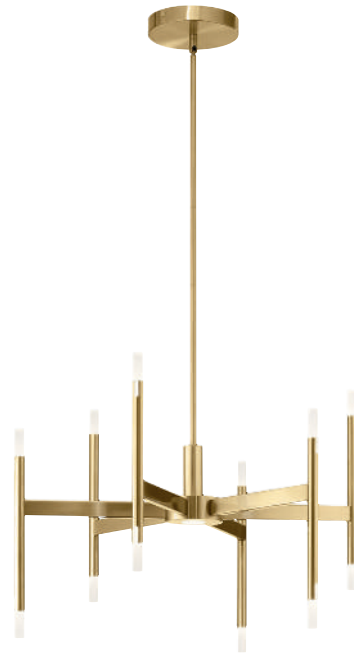

A | 84175

C | 84176

B | 84177

D | 84178

KIZETTE™

Brushed Nickel or Champagne Gold
Etched Acrylic

MODEL	DESCRIPTION	FINISH	LED K	DELIVERED LUMENS	DIMMABLE	DIMENSIONS
A	84175 Chandelier 6Lt LED	Brushed Nickel	3000K	625	Yes	26"W x 18.5"H
B	84177 Chandelier 12Lt LED	Champagne Gold	3000K	950	Yes	32"W x 23"H
C	84176 Chandelier 6Lt LED	Brushed Nickel	3000K	625	Yes	26"W x 18.5"H
D	84178 Chandelier 12Lt LED	Champagne Gold	3000K	950	Yes	32"W x 23"H