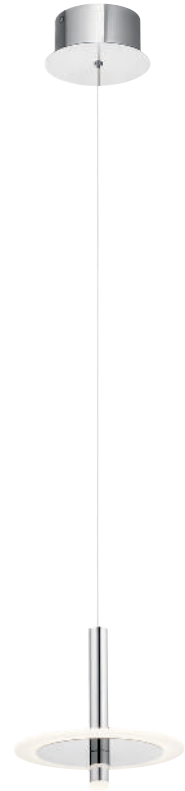

C | 84141

KORFU™

Chrome
Etched Acrylic

	MODEL	DESCRIPTION	LED K	DELIVERED LUMENS	DIMMABLE	DIMENSIONS
A	84139	Linear Chandelier 3Lt LED	3000K	2500	Yes	9.75"W x 9.5"H x 41.25"L
B	84140	Cluster Pendant 3Lt LED	3000K	2400	Yes	9.75"W x 9.5"H x 22.5"L
C	84141	Mini Pendant LED	3000K	775	Yes	9.75"W x 9.5"H