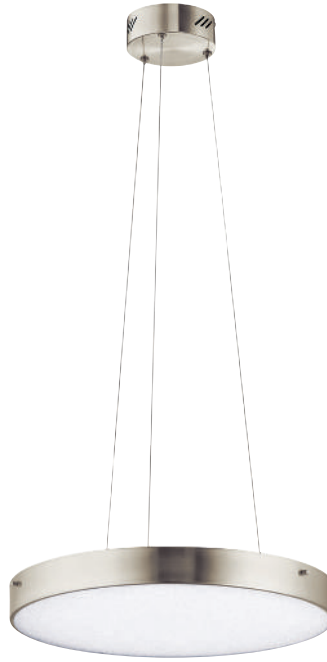

A | 83778

B | 84050

C | 83786

D | 83787

E | 83788

F | 83789

CRYSTAL MOON™

Brushed Nickel
Clear Glass With Cubic Zirconia Crystals