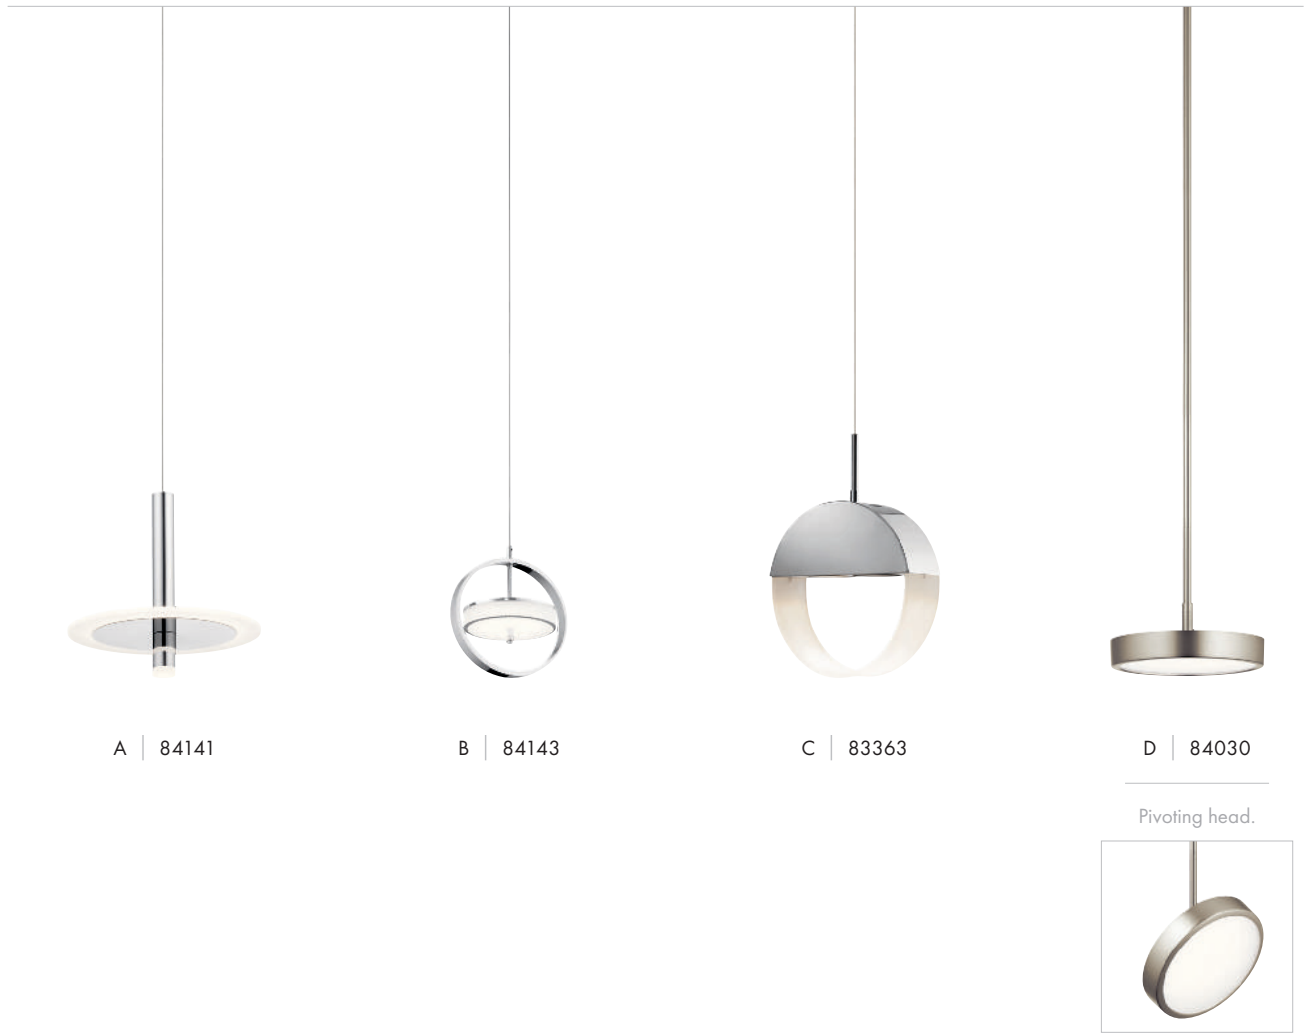

A | 84196

B | 84103

C | 84110

D | 84111

MODEL	COLLECTION	DESCRIPTION	FINISH	DIFFUSER	LED K	DELIVERED LUMENS	DIMMABLE	DIMENSIONS	
A	84196	Sorno	Mini Pendant LED	Champagne Gold	Etched Opal Glass	3000K	600	Yes	3.25"W x 15"H
B	84103	Rain	Pendant 4lt LED	Satin Nickel	Satin-Etched Cased Opal Glass	3000K	925	Yes	11"W x 16"H
C	84110	Beryl	Pendant LED	Chrome	Clear Glass Dome with Satin-Etched Cased Opal Inner Glass Globe	3000K	700	Yes	10"W x 15.25"H
D	84111	Beryl	Mini Pendant LED	Chrome	Clear Glass Dome with Satin-Etched Cased Opal Inner Glass Globe	3000K	600	Yes	6"W x 11.75"H

A | 84141

B | 84143

C | 83363

D | 84030

Pivoting head.

MODEL	COLLECTION	DESCRIPTION	FINISH	DIFFUSER	LED K	DELIVERED LUMENS	DIMMABLE	DIMENSIONS	NOTES	
A	84141	Korfu™	Mini Pendant LED	Chrome	Etched Acrylic	3000K	775	Yes	9.75"W x 9.5"H	---
B	84143	Baylin™	Mini Pendant LED	Chrome	White Acrylic	3000K	275	Yes	6"W x 6.75"H	---
C	83363	Anello™	Mini Pendant LED	Chrome	Etched Acrylic	3000K	125	Yes	2.25"W x 5.75"H x 5.75"L	---
D	84030	Stylus	Mini Pendant LED	Brushed Nickel	Silkscreen White Polycarbonate	3000K	2000	Yes	8"W x 3.25"H	Damp Location