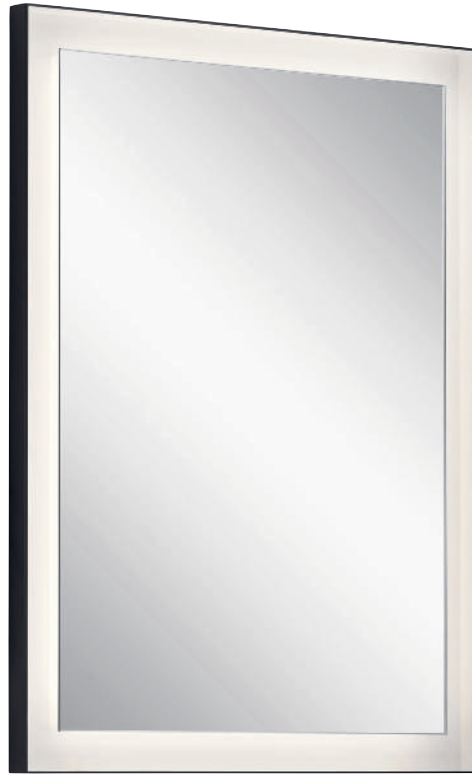

B | 84167

A sleek framework of LEDs surrounding the mirror creates a floating shadowbox.