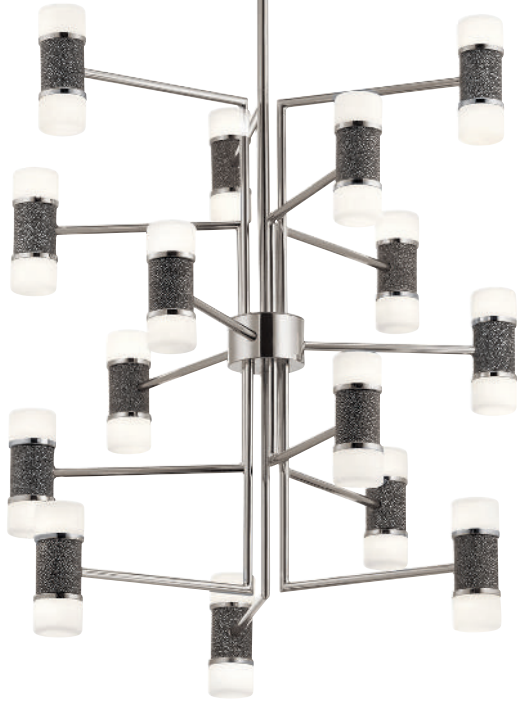

A | 84124

VEY

Polished Nickel
Satin-Etched Cased Opal Glass

	MODEL	DESCRIPTION	LED K	DELIVERED LUMENS	DIMMABLE	DIMENSIONS
A	84124	Chandelier 15Lt LED	3000K	2300	Yes	26"W x 31"H
B	84123	Chandelier 9Lt LED	3000K	1050	Yes	26"W x 18.5"H