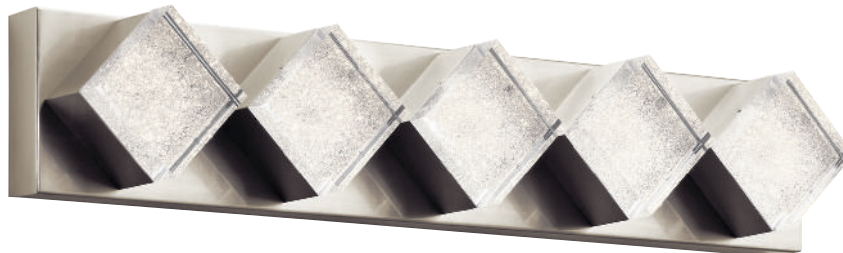

D | 83780

GORVE

Brushed Nickel
Clear Acrylic with Cubic Zirconia Chip

MODEL	DESCRIPTION	LED K	DELIVERED LUMENS	DIMMABLE	DIMENSIONS	EXT.	ADA COMPLIANT	NOTES
A	Wall Sconce LED	3200K	750	Yes	7"W x 7"H	3.15"	Yes	Dry Location
B	Linear Bath 17in LED	3000K	600	Yes	5.5"H x 17"L	4.53"	No	Dry Location
C	Linear Bath 22in LED	3000K	800	Yes	5.5"H x 22.5"L	4.53"	No	Dry Location
D	Linear Bath 28in LED	3200K	1250	Yes	5.5"H x 28.25"L	4.53"	No	Dry Location