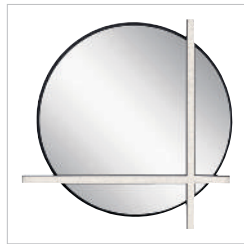

A | 84163

KEMENA™

Matte Black
Acrylic

	MODEL	DESCRIPTION	LED K	DELIVERED LUMENS	DIMMABLE	DIMENSIONS	EXT.	ADA COMPLIANT	NOTES
A	84163	Mirror LED	3000K	1300	No	26"H x 25.5"L	2.6"	Yes	Damp Location