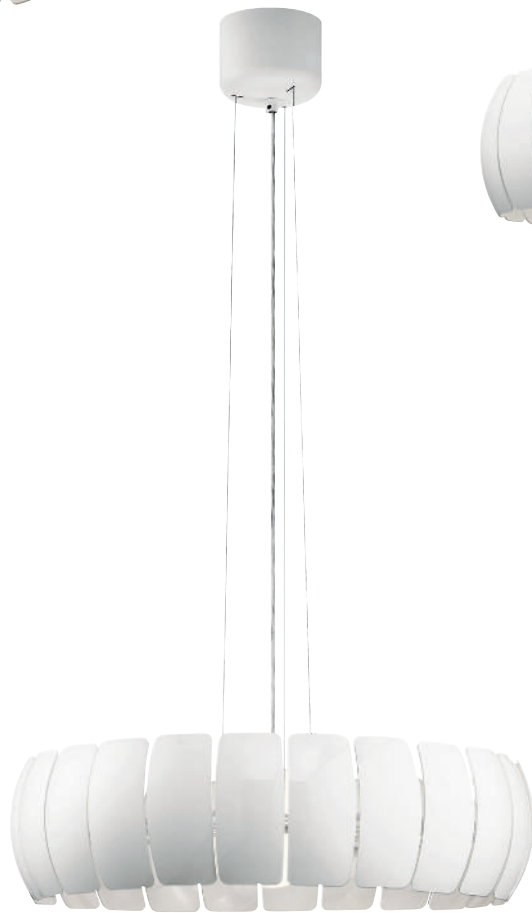

A | 83765

OSK™

White
Etched Acrylic

	MODEL	DESCRIPTION	LED K	DELIVERED LUMENS	DIMMABLE	DIMENSIONS
A	83765	Chandelier LED	3000K	2600	Yes	25"W x 6.75"H
B	83764	Chandelier LED	3000K	2800	Yes	20.75"W x 6.75"H