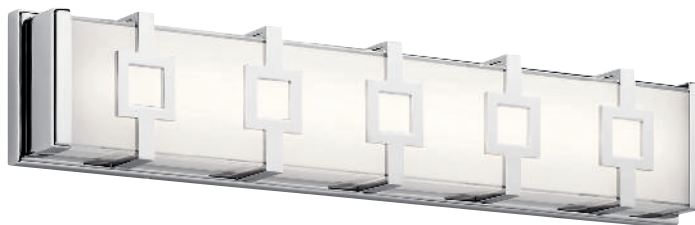

Mount horizontally or vertically.

B | 83904

VELITRI™

Chrome
White Etched Mitered Glass

MODEL	DESCRIPTION	LED K	DELIVERED LUMENS	DIMMABLE	DIMENSIONS	EXT.	ADA COMPLIANT	NOTES
A	83903 Linear Bath 15in LED	3000K	500	Yes	4.75"W x 15"H	2.68"	Yes	Mount Horizontally or Vertically; Damp Location
B	83904 Linear Bath 24in LED	3000K	1300	Yes	4.75"H x 24"L	2.68"	Yes	Mount Horizontally or Vertically; Damp Location
C	83905 Linear Bath 30in LED	3000K	1700	Yes	4.75"H x 30"L	2.68"	Yes	Mount Horizontally or Vertically; Damp Location