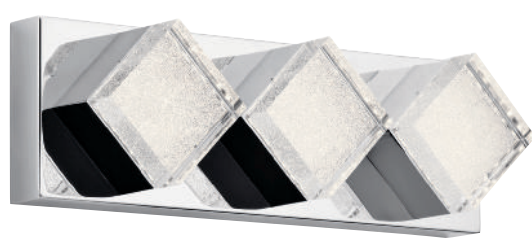

B | 83716

GORVE

Chrome
Clear Acrylic with Cubic Zirconia Chip

MODEL	DESCRIPTION	LED K	DELIVERED LUMENS	DIMMABLE	DIMENSIONS	EXT.	ADA COMPLIANT	NOTES	
A	83779	Wall Sconce LED	3200K	750	Yes	7"W x 7"H	3.15"	Yes	Dry Location
B	83716	Linear Bath 17in LED	3000K	600	Yes	5.5"H x 17"L	4.53"	No	Dry Location
C	83715	Linear Bath 22in LED	3000K	800	Yes	5.5"H x 22.5"L	4.53"	No	Dry Location
D	83714	Linear Bath 28in LED	3200K	1250	Yes	5.5"H x 28.25"L	4.53"	No	Dry Location