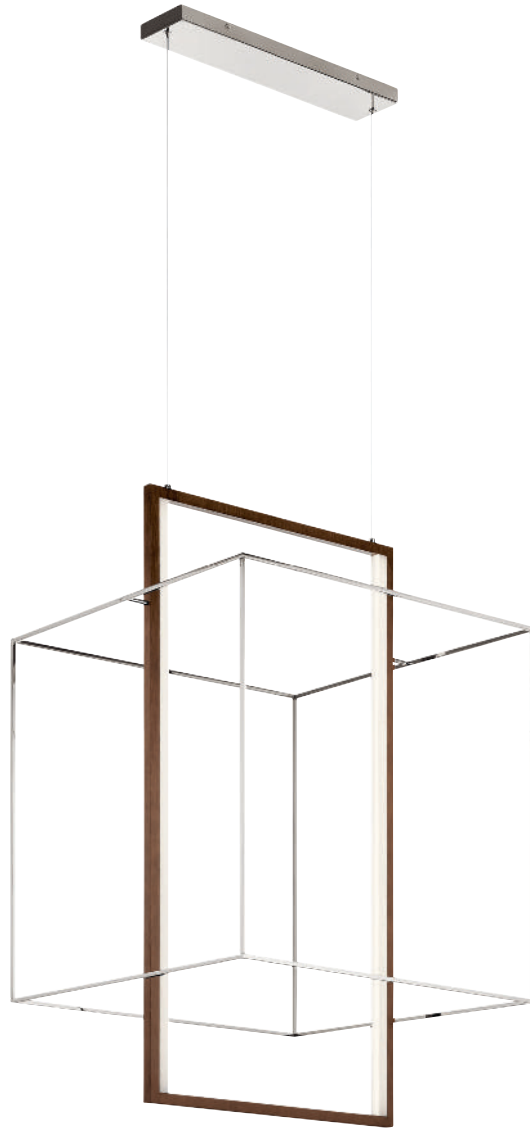

CHARTER

Polished Nickel with Faux Wood or Matte Black
Etched White Acrylic

MODEL	DESCRIPTION	FINISH	LED K	DELIVERED LUMENS	DIMMABLE	DIMENSIONS	EXT.	ADA COMPLIANT	
A	84081	Chandelier LED	Polished Nickel with Faux Wood	3000K	1800	Yes	40.25"W x 8.25"H	---	---
B	84115	Wall Sconce LED	Polished Nickel with Faux Wood	3000K	1150	Yes	12"W x 26"H	5.53"	No
C	84081MBK	Pendant LED	Polished Nickel with Matte Black	3000K	1800	Yes	40.25"W x 8.25"H	---	---
D	84115MBK	Wall Sconce LED	Polished Nickel with Matte Black	3000K	1150	Yes	12"W x 26"H	5.53"	No

A | 84045

B | 84044

VIHO

Polished Nickel with Faux Wood
Frosted White Acrylic

	MODEL	DESCRIPTION	LED K	DELIVERED LUMENS	DIMMABLE	DIMENSIONS
A	84045	Pendant LED	3000K	550	Yes	10"W x 16"H x 10"L
B	84044	Foyer Chandelier LED	3000K	775	Yes	26"W x 42"H x 26"L