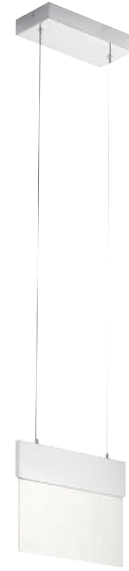

C | 83986

GEO

Chrome
Clear Acrylic with Etched Edge

MODEL	DESCRIPTION	LED K	DELIVERED LUMENS	DIMMABLE	DIMENSIONS	
A	83732	Linear Chandelier LED	3000K	1700	Yes	11.25"W x 9"H x 36.5"L
B	83733	Linear Chandelier LED	3000K	1700	Yes	11.25"W x 9"H x 48.5"L
C	83986	Pendant LED	3000K	725	Yes	0.5"W x 9"H x 12"L
D	83734	Chandelier/Pendant LED	3000K	1500	Yes	20"W x 9"H x 20"L