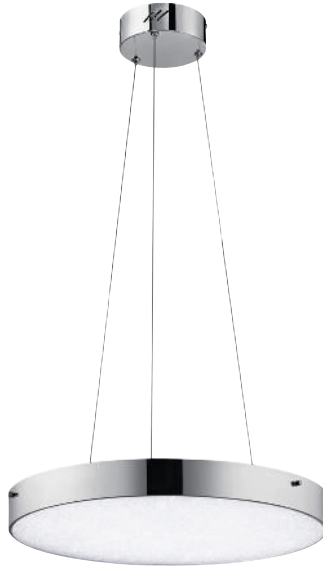

E | 83592

CRYSTAL MOON™

Chrome
Clear Glass With Cubic Zirconia Crystals

MODEL	DESCRIPTION	LED K	DELIVERED LUMENS	DIMMABLE	DIMENSIONS	
A	83712	Flush Mount LED	3000K	1800	Yes	15.75"W x 3.25"H x 15.75"L
B	84049	Flush Mount LED	3000K	900	Yes	11.75"W x 2.25"H
C	83588	Flush Mount LED	3000K	2200	Yes	15.75"W x 3.25"H
D	83589	Flush Mount LED	3000K	1500	Yes	19.75"W x 3.25"H
E	83592	Pendant LED	3000K	1500	Yes	19.75"W x 2"H
F	83591	Pendant LED	3000K	2600	Yes	24"W x 2.5"H