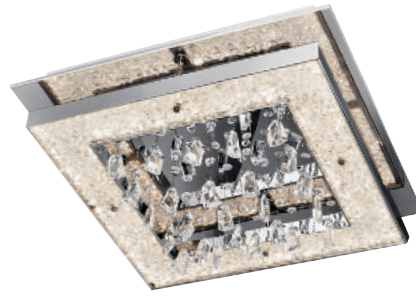

D | 83410
LED Cool White (Shown Above)

E | 83430
LED Warm White

MODEL	COLLECTION	DESCRIPTION	FINISH	DIFFUSER	LED K	DELIVERED LUMENS	DIMMABLE	DIMENSIONS	
A	83504	Crushed Ice™	Semi Flush 2Lt LED	Chrome	Clear Outer Glass with Interior Crystals	3000K	800	Yes	13.5"W x 9"H x 13.5"L
B	83411	Crushed Ice™	Flush Mount LED	Chrome	Clear Outer Glass with Interior Crystals and Hanging Crystal Accents	4000K	900	Yes	13.75"W x 6.25"H x 13.75"L
C	83431	Crushed Ice™	Flush Mount LED	Chrome	Clear Outer Glass with Interior Crystals and Hanging Crystal Accents	3000K	900	Yes	13.75"W x 6.25"H x 13.75"L
D	83410	Crushed Ice™	Flush Mount LED	Chrome	Clear Outer Glass with Interior Crystals and Hanging Crystal Accents	4000K	1350	Yes	19.75"W x 7.25"H x 19.75"L
E	83430	Crushed Ice™	Flush Mount LED	Chrome	Clear Outer Glass with Interior Crystals and Hanging Crystal Accents	3000K	1350	Yes	19.75"W x 7.25"H x 19.75"L