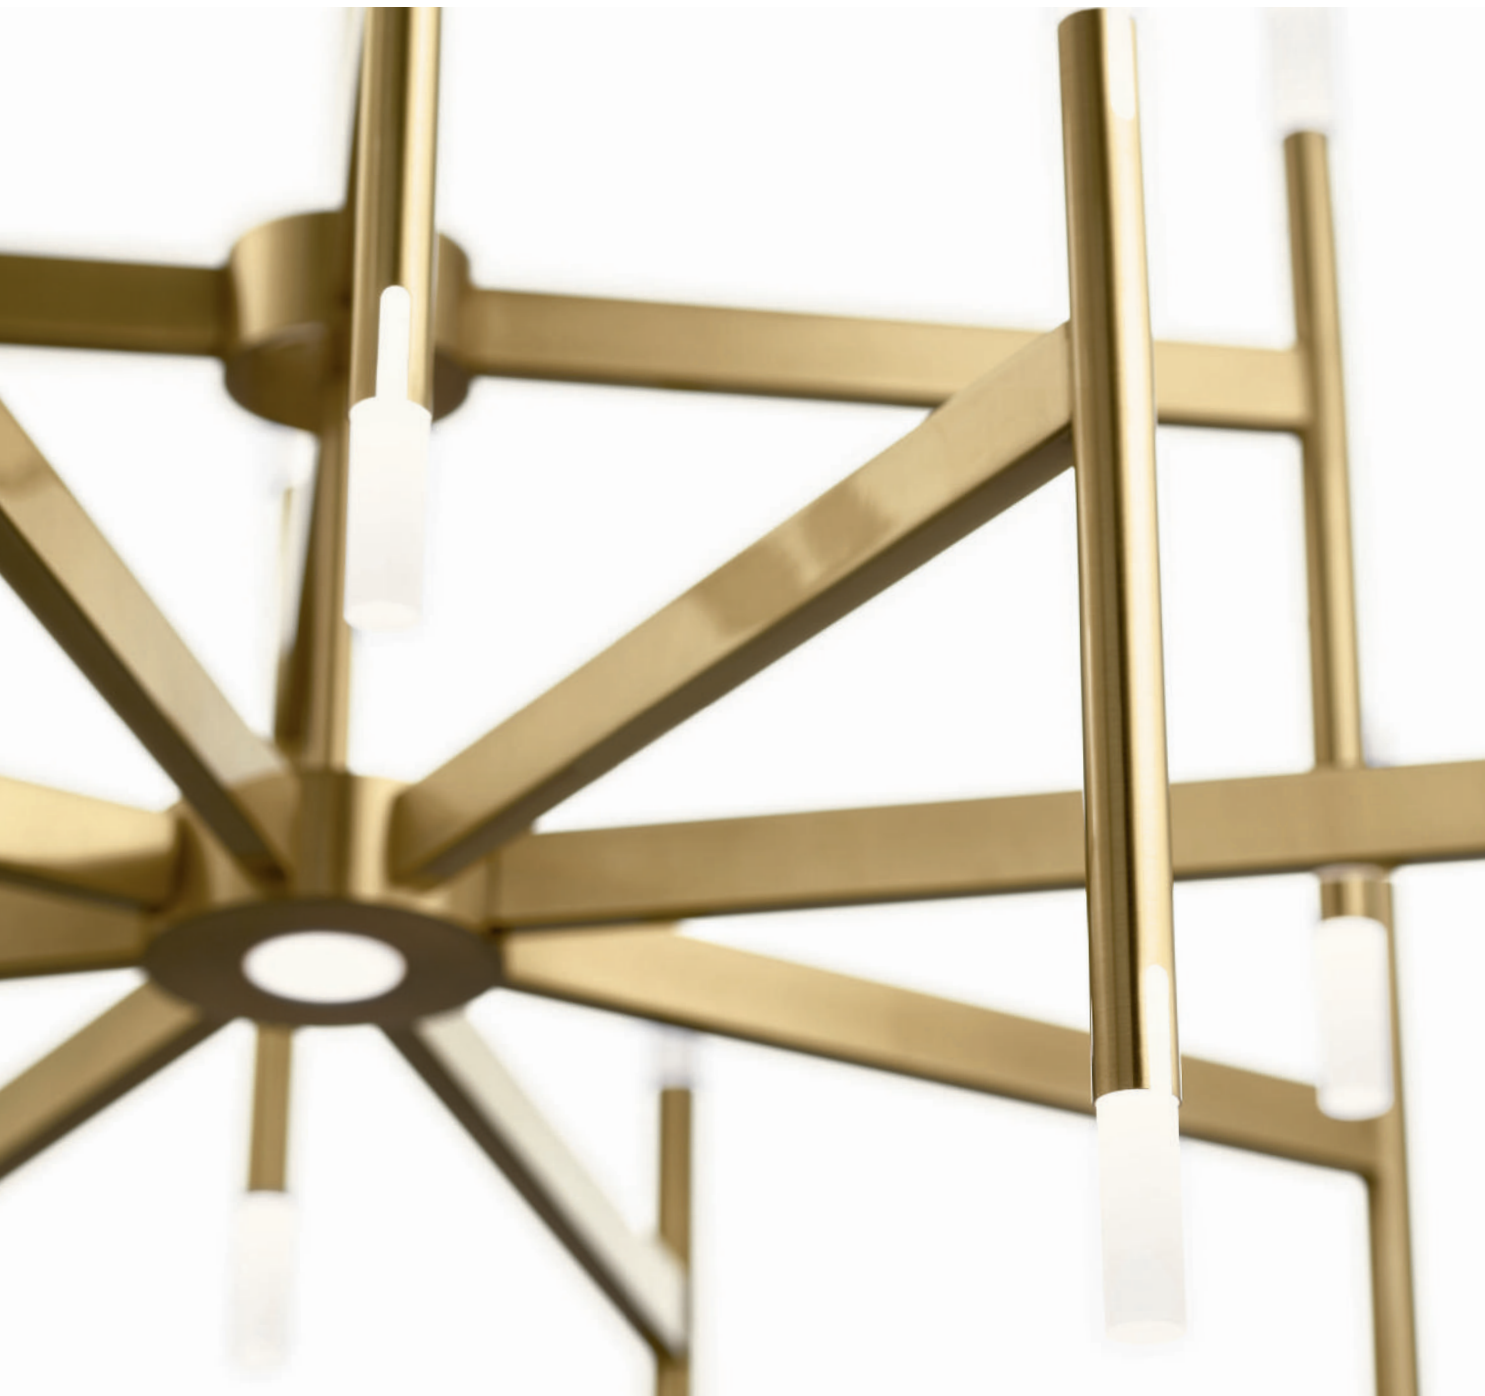

In the 1950s, lighting truly became part of a home's décor. Space age and dynamic shapes took center stage. With the Kizette Collection's delicate profile, we see the past coming to light.

Clean, sleek lines create a sculpture while the integrated LED lighting modernizes the look.