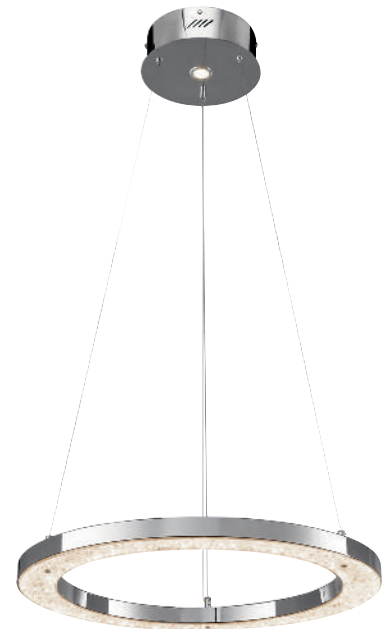

C | 83415
LED Cool White

D | 83435
LED Warm White (Shown Above)

1 LED downlight in canopy.

F | 83431
LED Warm White (Shown Above)

Hanging crystal accents.