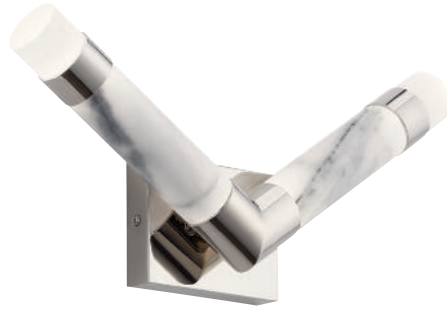

A | 84057

B | 83075

C | 83069

D | 83775

MODEL	COLLECTION	DESCRIPTION	FINISH	DIFFUSER	LIGHT SOURCE	LED K	DELIVERED LUMENS	DIMMABLE	DIMENSIONS	EXT.	ADA COMPLIANT	NOTES	
A	84057	Beryl	Wall Sconce 1Lt LED	Chrome	Clear Glass Dome with Inner Satin Etched Globe	---	3000K	225	Yes	6"W x 9.5"H	7.26"	No	Damp Location
B	83075	Niu™	Wall Sconce 1Lt	Chrome	Clear Outer Glass with Frosted Inner Glass Globe	(1) 40W G9	---	---	Yes	5.5"W x 6"H	7.28"	No	Damp Location; Bulb Included
C	83069	Krysalis™	Wall Sconce 1Lt	Chrome	Clear Glass with White Metal Filigree	(1) 60W (Medium)	---	---	Yes	5"W x 9.5"H	5.16"	No	Damp Location
D	83775	Rockne™	Wall Sconce LED	Chrome	Clear Optical Crystal	---	3000K	300	Yes	6"W x 9.25"H	6.89"	No	Dry Location