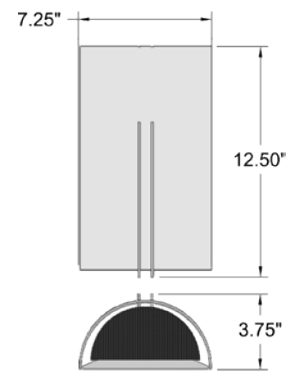

20446LEDDL-PRONG/WH

2 Light LED Wall Sconce

Matte Black Finish

White Glass

7.25"W x 12.5"H x 3.75"Ext.

2 x 10 W E-26 Replaceable LED (Included)

1600 Nom. Lumens

3000K, 90 CRI, 120v

Dimmable

Damp Location

ETL (US/Canada) Listed

ADA, Energy Efficient, Energy Star, JA8-2016/Title 24, Title 20