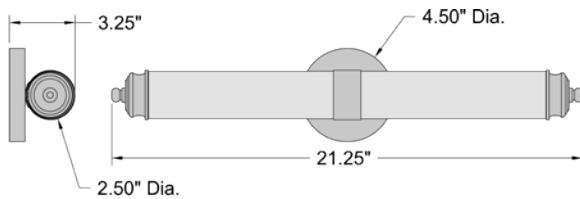

62540LEDD-BG/OPL

Brushed Gold Finish