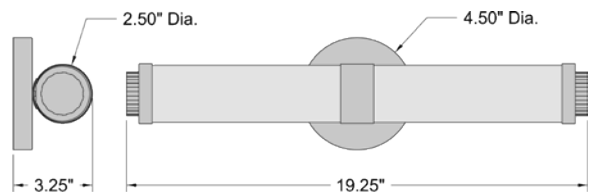

62530LEDD-BS/OPL

LED Vanity

Brushed Steel Finish

Opal Glass

19.25"W x 4.5"H x 3.25"Ext.

1 x 16 W SSL Dedicated LED (Included)

1034 Delivered Lumens

3000K, 90 CRI, 120v

Dimmable

Damp Location

ETL (US/Canada) Listed

ADA, Energy Efficient, JA8-2016/Title 24

Horizontal or Vertical Mounting