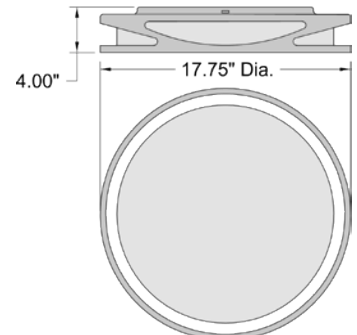

49991LEDD-BL/ACR

LED Flush Mount

Black Finish

Acrylic Lens

17.75" DIA. x 4"H

1 x 24 W SSL Dedicated LED (Included)

1455 Delivered Lumens

3000K, 90 CRI, 120v

Dimmable

Damp Location

UL (US/Canada) Listed

Energy Efficient, JA8-2016/Title 24