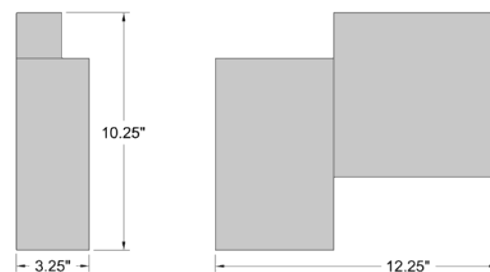

MADRID

52181LEDD-MBL/ACR

LED Wall Sconce

Matte Black Finish

Acrylic Lens

12.25"W x 10.25"H x 3.25"Ext.

1 x 10 W SSL Dedicated LED (Included)

1000 Nom. Lumens

3000K, 90 CRI, 120v

Dimmable

Damp Location

UL (US/Canada) Listed

ADA, Energy Efficient, JA8-2016/Title 24

52181LEDD-MWH/ACR

Matte White Finish