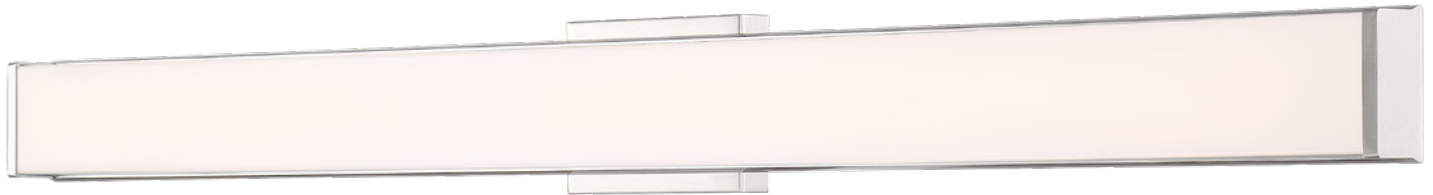

62571LEDD-BS/ACR

LED Vanity

Brushed Steel Finish

Acrylic Lens

24"W x 5.5"H x 2.5"Ext.

1 x 25 W SSL Dedicated LED (Included)

1420 Delivered Lumens

3000K, 90 CRI, 120v

Dimmable

Damp Location

ETL (US/Canada) Listed

ADA, Energy Efficient, JA8-2016/Title 24

Horizontal or Vertical Mounting

62573LEDD-BS/ACR

LED Vanity

Brushed Steel Finish

Acrylic Lens

48"W x 5.5"H x 2.5"Ext.

1 x 35 W SSL Dedicated LED (Included)

2314 Delivered Lumens

3000K, 90 CRI, 120v

Dimmable

Damp Location

ETL (US/Canada) Listed

ADA, Energy Efficient, JA8-2016/Title 24

Horizontal or Vertical Mounting