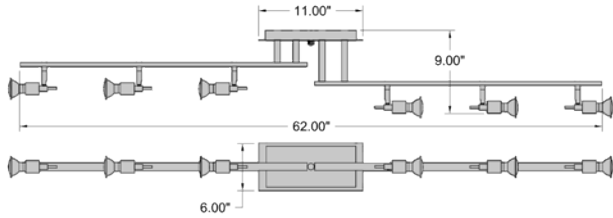

52043LEDDL-PL-BL

6 Light LED Off-Set Semi-Flush

Black Finish

62" L x 9" H

6 x 5.5 W GU-10 Replaceable LED (Included)

2400 Nom. Lumens

3000K, 90 CRI, 120v

Dimmable

Dry Location

UL (US/Canada) Listed

Energy Efficient, JA8-2016/Title 24, Title 20