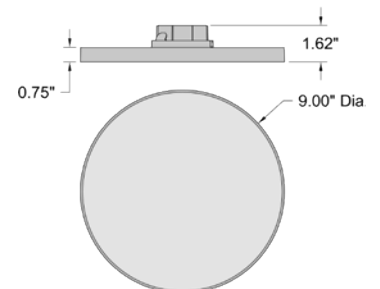

20872LEDD-WH/ACR

LED Frameless Flush Mount

White Finish

Acrylic Lens

9" DIA. x .75" H

1 x 20 W SSL Dedicated LED (Included)

2200 Nom. Lumens

3000K, 90 CRI, 120v

Dimmable

Damp Location

ETL (US/Canada) Listed

Energy Efficient, JA8-2016/Title 24

Does Not Mount To Shallow J-Box