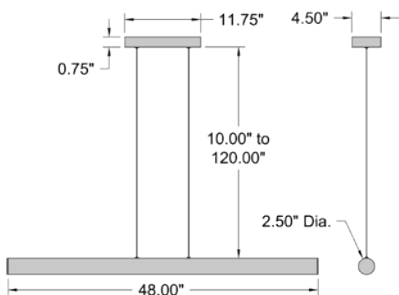

CARMEL

24891LEDD-MWH/ACR

LED Island Light

- Matte White Finish
- Acrylic Lens
- 2.5" DIA. x 48" L
- 1 x 24 W SSL Dedicated LED (Included)
- 1955 Delivered Lumens
- 3000K, 90 CRI, 120v
- Dimmable
- Dry Location
- UL (US/Canada) Listed
- Energy Efficient, JA8-2016/Title 24
- 10 Feet of Cord Included

7" DIA. x 11.5" H

1 x 10 W E-26 Replaceable LED (Included)

800 Nom. Lumens

3000K, 90 CRI, 120v

Dimmable

Damp Location

UL (US/Canada) Listed

Energy Efficient, JA8-2016/Title 24