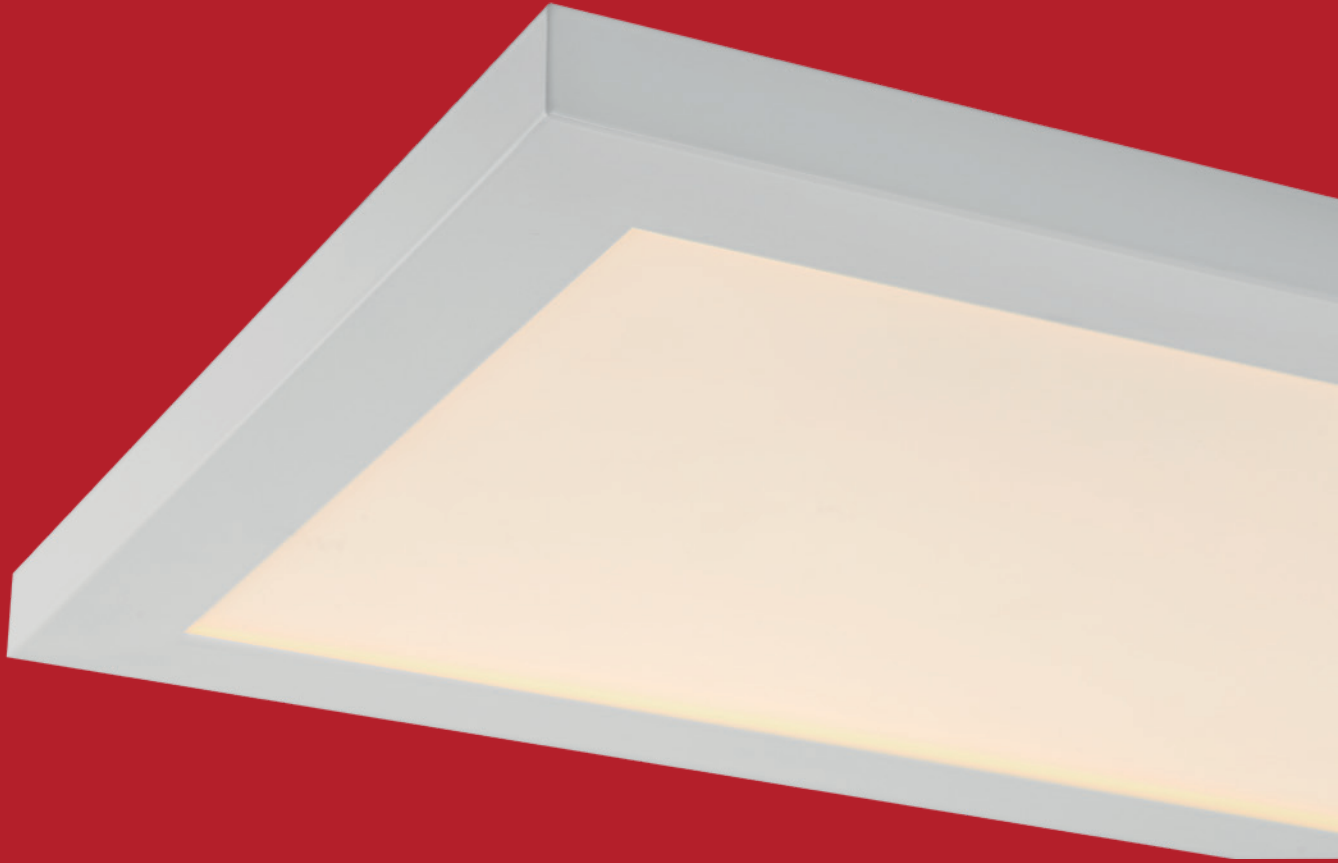

1400 Nom. Lumens

3000K, 90 CRI, 120v

Dimmable

Damp Location

ETL (US/Canada) Listed

Energy Efficient, JA8-2016/Title 24

20860LEDD-WH/ACR

LED Flush Mount