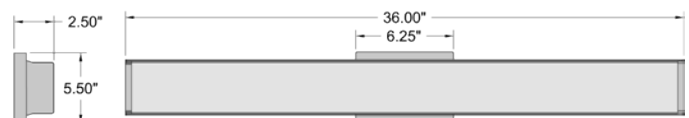

62570LEDD-BS/ACR

LED Vanity

Brushed Steel Finish

Acrylic Lens

18"W x 5.5"H x 2.5"Ext.

1 x 20 W SSL Dedicated LED (Included)

1136 Delivered Lumens

3000K, 90 CRI, 120v

Dimmable

Damp Location

ETL (US/Canada) Listed

ADA, Energy Efficient, JA8-2016/Title 24

Horizontal or Vertical Mounting

62572LEDD-BS/ACR

LED Vanity

Brushed Steel Finish

Acrylic Lens

36"W x 5.5"H x 2.5"Ext.

1 x 30 W SSL Dedicated LED (Included)

1903 Delivered Lumens

3000K, 90 CRI, 120v

Dimmable

Damp Location

ETL (US/Canada) Listed

ADA, Energy Efficient, JA8-2016/Title 24

Horizontal or Vertical Mounting