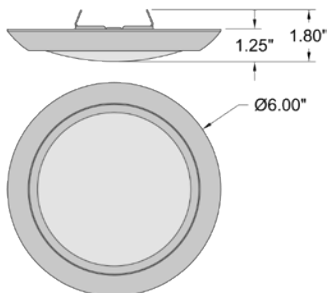

20875LEDD-WH/ACR

LED Flush Mount

White Finish

Acrylic Lens

6" DIA. x 1.25" H

1 x 15 W SSL Dedicated LED (Included)

825 Nom. Lumens

3000K, 90 CRI, 120v

Dimmable

Wet Location

ETL (US/Canada) Listed

Energy Efficient, JA8-2016/Title 24

5", 6" Recessed Can Adapter Sold Separately (#20875-CLIP)