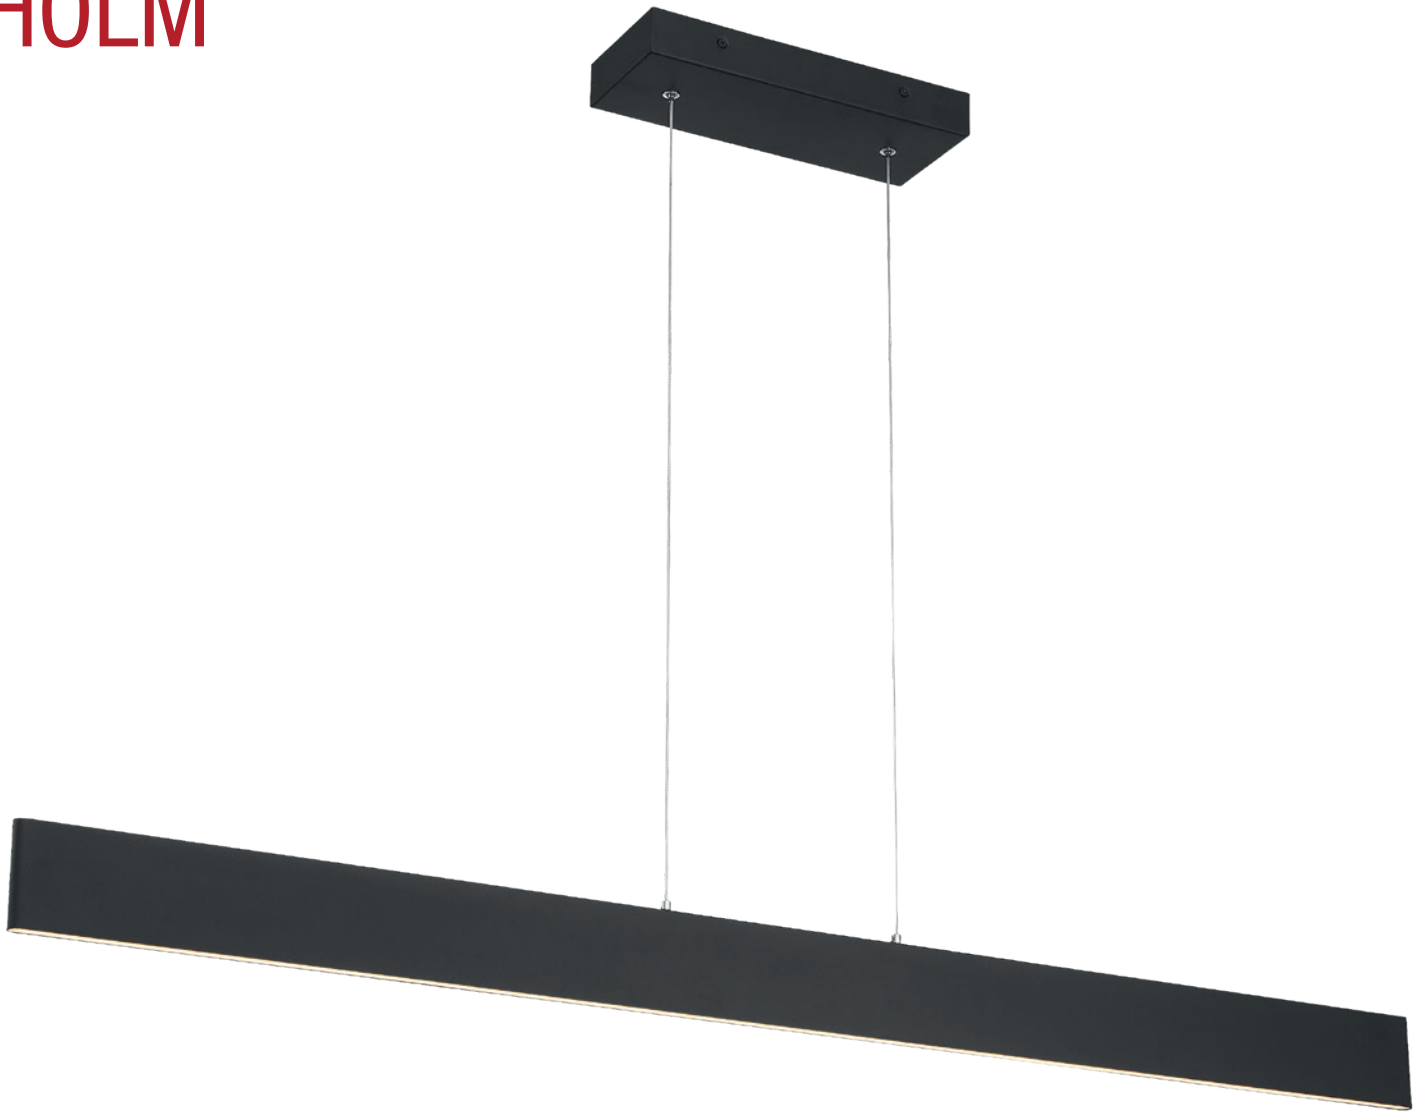

CARMEL

24891LEDD-MWH/ACR

LED Island Light

- Matte White Finish
- Acrylic Lens
- 2.5" DIA. x 48" L
- 1 x 24 W SSL Dedicated LED (Included)
- 1955 Delivered Lumens
- 3000K, 90 CRI, 120v
- Dimmable
- Dry Location
- UL (US/Canada) Listed
- Energy Efficient, JA8-2016/Title 24
- 10 Feet of Cord Included

24891LEDD-MBL/ACR

Matte Black Finish

HOLM

24896LEDD-MBL/ACR

LED Island Light

Matte Black Finish

Acrylic Lens

48" L x 0.75" W x 3.5" H

10 Feet of Cord Included

I-BIZA

29011LEDDL P-BL/WMB

1 Light LED Pendant

Black Finish

Faux White Marble Glass

9.5" DIA. x 7.75" H

1 x 10 W E-26 Replaceable LED (Included)