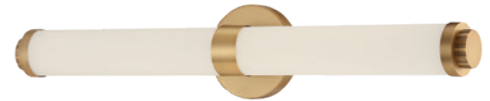

62531LEDD-BG/OPL
 Brushed Gold Finish

62532LEDD-BS/OPL

LED Vanity

Brushed Steel Finish
 Opal Glass
 37.25"W x 4.5"H x 3.25"Ext.
 1 x 32 W SSL Dedicated LED (Included)
 2226 Delivered Lumens
 3000K, 60 CRI, 120v
 Dimmable
 Damp Location
 ETL (US/Canada) Listed
 ADA, Energy Efficient, JA8-2016/Title 24
 Horizontal or Vertical Mounting