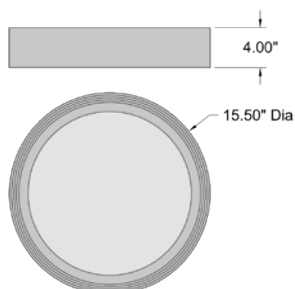

MALAGA

49970LEDD-MBL/ACR

LED Flush Mount

Matte Black Finish with Gold Accent

Acrylic Lens

15.5"DIA. x 4"H

1 x 24 W SSL Dedicated LED (Included)

1062 Delivered Lumens

3000K, 90 CRI, 120v

Dimmable

Damp Location

UL (US/Canada) Listed

Energy Efficient, JA8-2016/Title 24