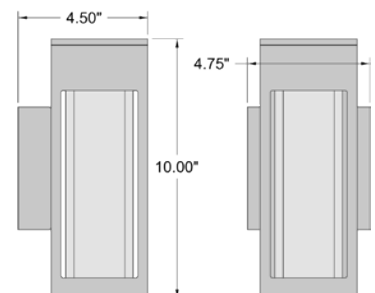

20125LEDDMG-ORB/OPL

Outdoor LED Wall Light

Oil Rubbed Bronze Finish
Clear Outer Glass with Inner Acrylic Diffuser
4.75"W x 10"H x 4.5"Ext.

1 x 8 W SSL Dedicated LED (Included)

720 Nom. Lumens

3000K, 90 CRI, 120v

Dimmable

Wet Location

Energy Efficient, Marine Grade

T24/JA8 Compliant When Installed Outdoor