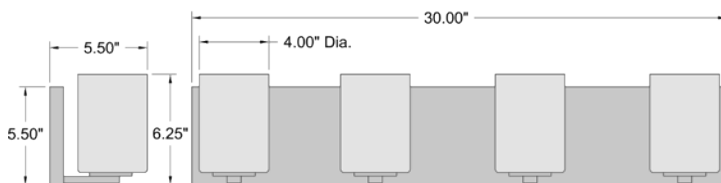

62581LEDDL-CH/OPL

2 Light Vanity

Chrome Finish
Opal Glass
13.5"W x 6.25"H x 5.5"Ext.
2 x 9 W E-26 Replaceable LED (Included)
1600 Nom. Lumens
3000K, 90 CRI, 120v
Dimmable
Damp Location
UL (US/Canada) Listed
Energy Efficient, JA8-2016/Title 24
Mounts Up or Down

62583LEDDL-CH/OPL

4 Light Vanity

Chrome Finish
Opal Glass
30"W x 6.25"H x 5.5"Ext.
4 x 9 W E-26 Replaceable LED (Included)
3200 Nom. Lumens
3000K, 90 CRI, 120v
Dimmable
Damp Location
UL (US/Canada) Listed
Energy Efficient, JA8-2016/Title 24
Mounts Up or Down