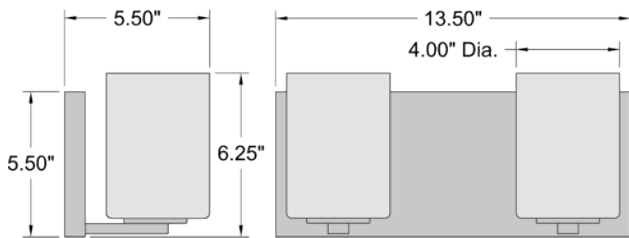

Damp Location

UL (US/Canada) Listed

Energy Efficient, JA8-2016/Title 24

Mounts Up or Down

62581LEDDL-CH/OPL

2 Light Vanity

Chrome Finish
 Opal Glass
 13.5"W x 6.25"H x 5.5"Ext.
 2 x 9 W E-26 Replaceable LED (Included)
 1600 Nom. Lumens
 3000K, 90 CRI, 120v
 Dimmable
 Damp Location
 UL (US/Canada) Listed
 Energy Efficient, JA8-2016/Title 24
 Mounts Up or Down