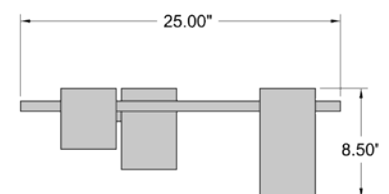

MADRID

52180LEDD-MBL/ACR

LED Flush Mount

Matte Black Finish

Acrylic Lens

25" L x 16" W x 8.5" H

1 x 24 W SSL Dedicated LED (Included)

1375 Delivered Lumens

3000K, 90 CRI, 120v

Dimmable

Damp Location

UL (US/Canada) Listed

Energy Efficient, JA8-2016/Title 24

52180LEDD-MWH/ACR

Matte White Finish