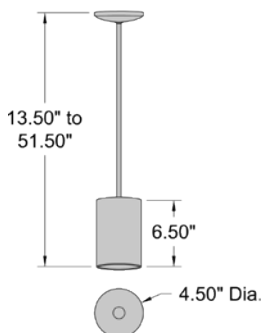

29000LEDDL P-MWH

1 Light Rod Pendant

Matte White Finish

4.5" DIA. x 6.5" H

1 x 10 W E-26 Replaceable LED (Included)

800 Nom. Lumens

3000K, 90 CRI, 120v

Dimmable

Damp Location

UL (US/Canada) Listed

Energy Efficient, JA8-2016/Title 24, Title 20

6, 16, and 22-inch Down Rods Included

10 Feet of Cord Included

29000LEDDL P-MBL

Matte Black Finish