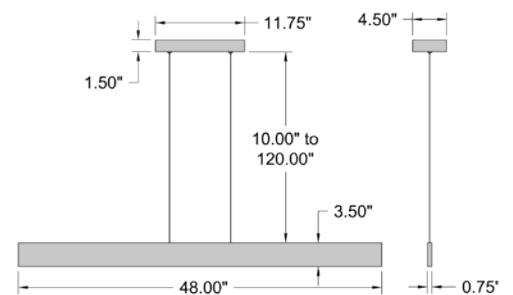

HOLM

24896LEDD-MBL/ACR

LED Island Light

Matte Black Finish

Acrylic Lens

48" L x 0.75" W x 3.5" H

1 x 24 W SSL Dedicated LED (Included)

1955 Delivered Lumens

3000K, 90 CRI, 120v

Dimmable

Dry Location

UL (US/Canada) Listed

Energy Efficient, JA8-2016/Title 24

10 Feet of Cord Included

24896LEDD-MWH/ACR

Matte White Finish