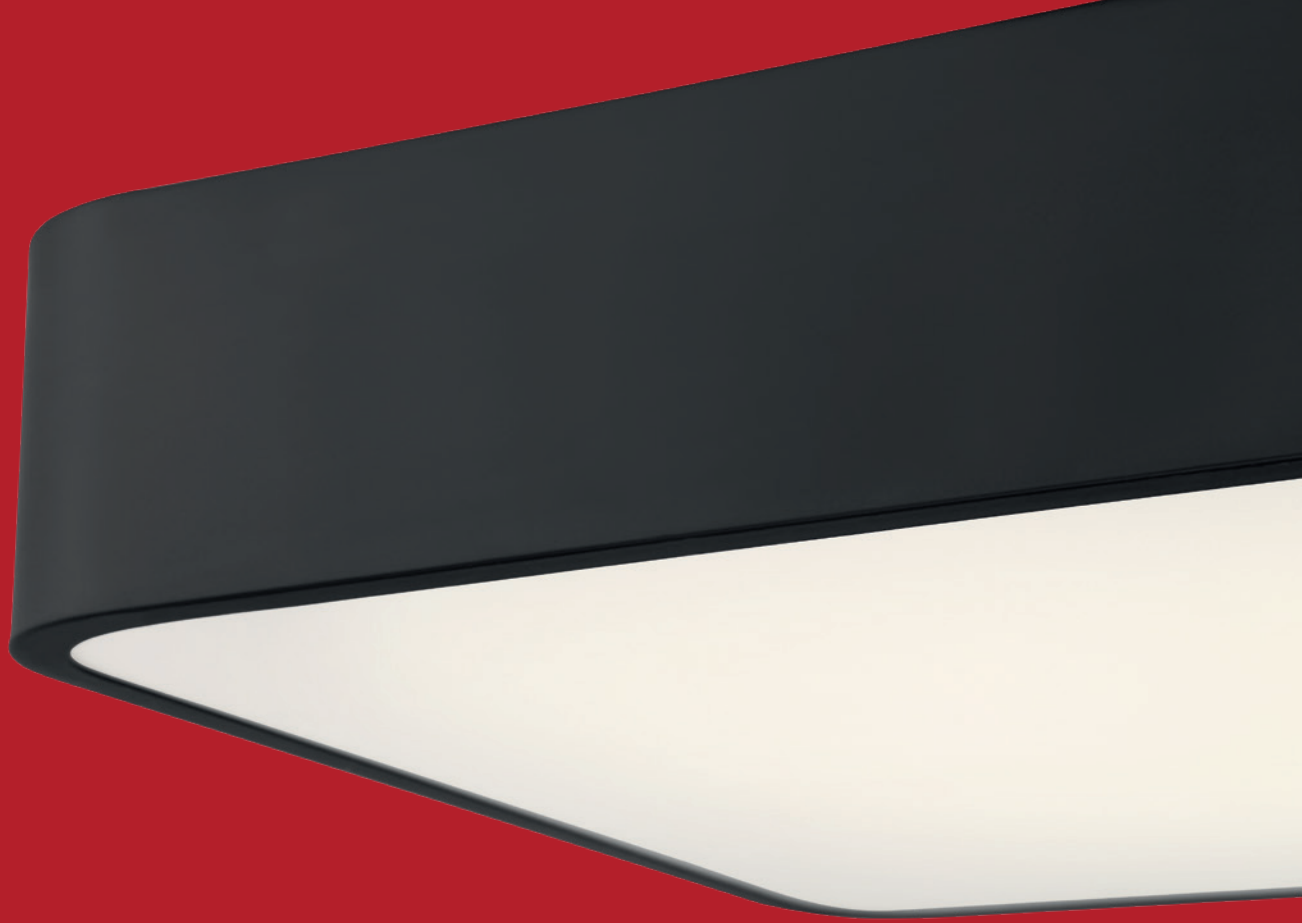

49981LEDD-SAT/ACR

Satin Finish

49981LEDD-WH/ACR

White Finish

49981LEDD-BL/ACR

LED Flush Mount

Black Finish

Acrylic Lens

15.75"W x 3.5"H

1 x 24 W SSL Dedicated LED (Included)

1520 Delivered Lumens

3000K, 90 CRI, 120v

Dimmable

Damp Location

UL (US/Canada) Listed

Energy Efficient, JA8-2016/Title 24