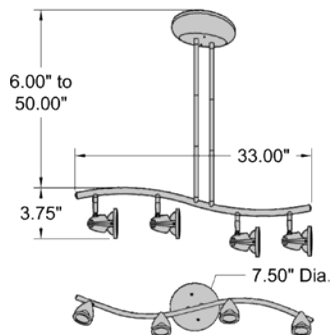

Energy Efficient, JA8-2016/Title 24, Title 20

6, 16, and 22-inch Down Rods Included

10 Feet of Cord Included

29000LEDDL P-MWH

1 Light Rod Pendant

Matte White Finish

4.5" DIA. x 6.5" H

1 x 10 W E-26 Replaceable LED (Included)

33" L x 3.75" H x 6-50" OAH

4 x 5.5 W GU-10 Replaceable LED (Included)

1600 Nom. Lumens

3000K, 90 CRI, 120v

Dimmable

Dry Location

UL (US/Canada) Listed

Energy Efficient, JA8-2016/Title 24

6, 16, and 22-inch Down Rods Included

10 Feet of Cord Included

COBRA

52205LEDDL P-BL

3 Light LED Spotlight Pendant

Black Finish
27" L x 3.75" H x 6-50" OAH
3 x 5.3 W GU-10 Replaceable LED (Included)
1140 Nom. Lumens
3000K, CRI, 120v
Dimmable
Dry Location
UL (US/Canada) Listed
Energy Efficient, JA8-2016/Title 24
6, 16, and 22-inch Down Rods Included
10 Feet of Cord Included