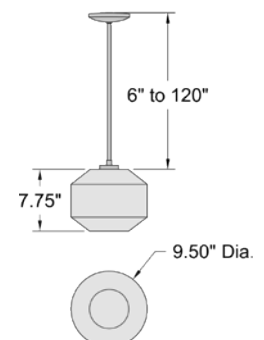

29011LEDDL P-BL/WMB

1 Light LED Pendant

Black Finish

Faux White Marble Glass

9.5" DIA. x 7.75" H

1 x 10 W E-26 Replaceable LED (Included)

800 Nom. Lumens

3000K, 90 CRI, 120v

Dimmable

Damp Location

UL (US/Canada) Listed

Energy Efficient, JA8-2016/Title 24

10 Feet of Cord Included