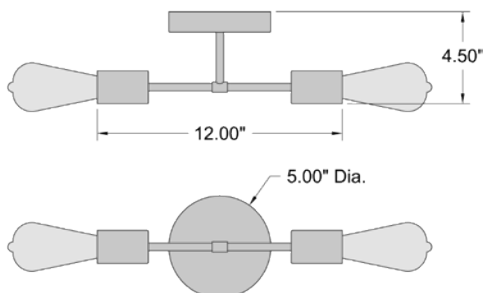

62300LEDDL-ABB

2 Light LED Wall Sconce

Antique Brushed Brass Finish

5"W x 12"H x 4.5" Ext.

2 x 7 W E-26 Replaceable LED (Included)

1200 Nom. Lumens

2700K, 90 CRI, 120v

Dimmable

Damp Location

UL (US/Canada) Listed

Energy Efficient, JA8-2016/Title 24

Horizontal or Vertical Mounting