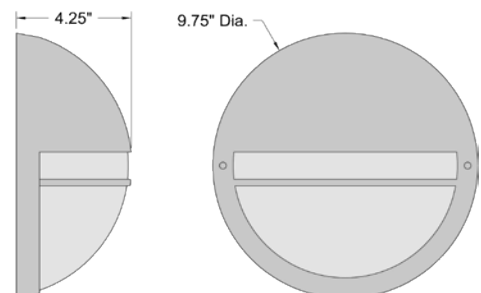

20260LEDDMG-SAT/OPL

Outdoor LED Bulkhead

Satin Finish

Opal Glass

9.75" DIA. x 4.25" Ext.

1 x 12 W SSL Dedicated LED (Included)

1100 Nom. Lumens

3000K, 90 CRI, 120v

Dimmable

Wet Location

ETL (US/Canada) Listed

Energy Efficient, Marine Grade

T24/JA8 Compliant When Installed Outdoor