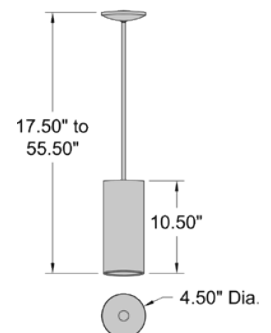

CARMEL

24891LEDD-MWH/ACR

LED Island Light

- Matte White Finish
- Acrylic Lens
- 2.5" DIA. x 48" L
- 1 x 24 W SSL Dedicated LED (Included)
- 1955 Delivered Lumens
- 3000K, 90 CRI, 120v
- Dimmable
- Dry Location
- UL (US/Canada) Listed
- Energy Efficient, JA8-2016/Title 24
- 10 Feet of Cord Included

7" DIA. x 11.5" H

1 x 10 W E-26 Replaceable LED (Included)

800 Nom. Lumens

3000K, 90 CRI, 120v

Dimmable

Damp Location

UL (US/Canada) Listed

Energy Efficient, JA8-2016/Title 24

Satin Finish

4.5"DIA. x 10.5"H

1 x 10 W E-26 Replaceable LED (Included)

800 Nom. Lumens

3000K, 90 CRI, 120v

Dimmable

Damp Location

UL (US/Canada) Listed

Energy Efficient, JA8-2016/Title 24, Title 20

6, 16, and 22-inch Down Rods Included

10 Feet of Cord Included

29000LEDDL P-MWH

1 Light Rod Pendant

Matte White Finish

4.5" DIA. x 6.5" H

1 x 10 W E-26 Replaceable LED (Included)