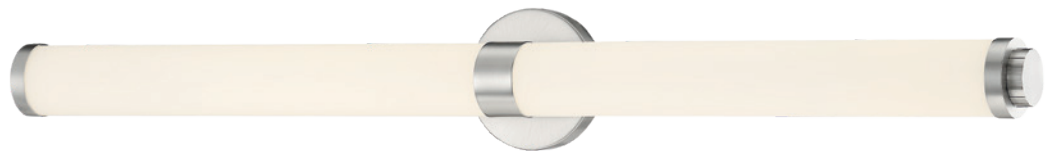

LED Vanity

Brushed Steel Finish
 Opal Glass
 25.25"W x 4.5"H x 3.25"Ext.
 1 x 24 W SSL Dedicated LED (Included)
 1583 Delivered Lumens
 3000K, 90 CRI, 120v
 Dimmable
 Damp Location
 ETL (US/Canada) Listed
 ADA, Energy Efficient, JA8-2016/Title 24
 Horizontal or Vertical Mounting

62531LEDD-BG/OPL
 Brushed Gold Finish

62532LEDD-BS/OPL

LED Vanity

Brushed Steel Finish
 Opal Glass
 37.25"W x 4.5"H x 3.25"Ext.
 1 x 32 W SSL Dedicated LED (Included)
 2226 Delivered Lumens
 3000K, 60 CRI, 120v
 Dimmable
 Damp Location
 ETL (US/Canada) Listed
 ADA, Energy Efficient, JA8-2016/Title 24
 Horizontal or Vertical Mounting