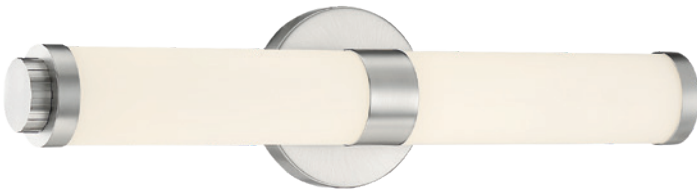

AQUA

AQUA

62530LEDD-BG/OPL

Brushed Gold Finish

62530LEDD-BS/OPL

LED Vanity

Brushed Steel Finish

Opal Glass

19.25"W x 4.5"H x 3.25"Ext.

1 x 16 W SSL Dedicated LED (Included)

1034 Delivered Lumens

3000K, 90 CRI, 120v

Dimmable

Damp Location

ETL (US/Canada) Listed

ADA, Energy Efficient, JA8-2016/Title 24

Horizontal or Vertical Mounting