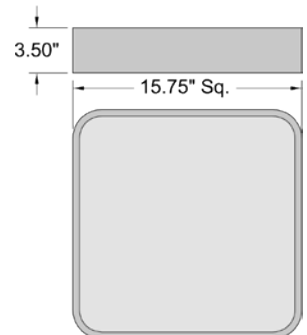

49981LEDD-BL/ACR

LED Flush Mount

Black Finish

Acrylic Lens

15.75"W x 3.5"H

1 x 24 W SSL Dedicated LED (Included)

1520 Delivered Lumens

3000K, 90 CRI, 120v

Dimmable

Damp Location

UL (US/Canada) Listed

Energy Efficient, JA8-2016/Title 24