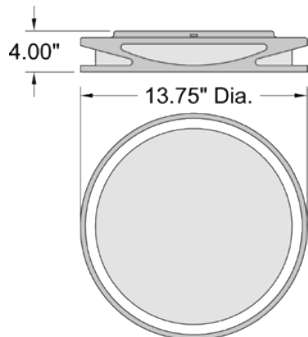

49990LEDD-SAT/ACR

LED Flush Mount

Satin Finish

Acrylic Lens

13.75" DIA. x 4"H

1 x 16 W SSL Dedicated LED (Included)

824 Delivered Lumens

3000K, 90 CRI, 120v

Dimmable

Damp Location

UL (US/Canada) Listed

Energy Efficient, JA8-2016/Title 24

49990LEDD-BL/ACR

Black Finish