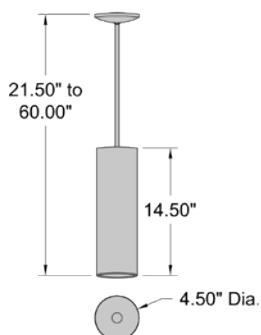

29002LEDDL-**MBL**

1 Light Rod Pendant

Matte Black Finish

4.5" DIA. x 14.5"H

1 x 10 W E-26 Replaceable LED (Included)

800 Nom. Lumens

3000K, 90 CRI, 120v

Dimmable

Damp Location

UL (US/Canada) Listed

Energy Efficient, JA8-2016/Title 24, Title 20

6, 16, and 22-inch Down Rods Included

10 Feet of Cord Included