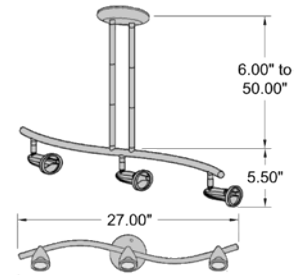

6, 16, and 22-inch Down Rods Included

10 Feet of Cord Included

COBRA

52205LEDDL P-BL

3 Light LED Spotlight Pendant

Black Finish
27" L x 3.75" H x 6-50" OAH
3 x 5.3 W GU-10 Replaceable LED (Included)
1140 Nom. Lumens
3000K, CRI, 120v
Dimmable
Dry Location
UL (US/Canada) Listed
Energy Efficient, JA8-2016/Title 24
6, 16, and 22-inch Down Rods Included
10 Feet of Cord Included