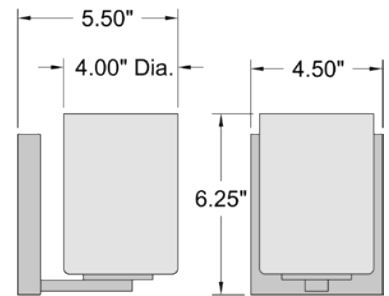

62580LEDDL-CH/OPL

1 Light Wall Sconce

Chrome Finish

Opal Glass

4.5"W x 6.25"H x 5.5"Ext.

1 x 9 W E-26 Replaceable LED (Included)

800 Nom. Lumens

3000K, 90 CRI, 120v

Dimmable

Damp Location

UL (US/Canada) Listed

Energy Efficient, JA8-2016/Title 24

Mounts Up or Down