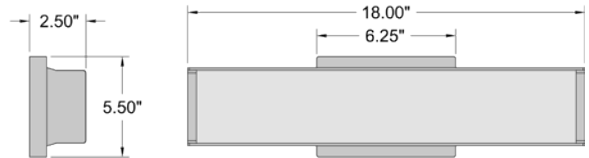

62570LEDD-BS/ACR

LED Vanity

Brushed Steel Finish

Acrylic Lens

18"W x 5.5"H x 2.5"Ext.

1 x 20 W SSL Dedicated LED (Included)

1136 Delivered Lumens

3000K, 90 CRI, 120v

Dimmable

Damp Location

ETL (US/Canada) Listed

ADA, Energy Efficient, JA8-2016/Title 24

Horizontal or Vertical Mounting

62572LEDD-BS/ACR

LED Vanity

Brushed Steel Finish

Acrylic Lens

36"W x 5.5"H x 2.5"Ext.

1 x 30 W SSL Dedicated LED (Included)

1903 Delivered Lumens

3000K, 90 CRI, 120v

Dimmable

Damp Location

ETL (US/Canada) Listed

ADA, Energy Efficient, JA8-2016/Title 24

Horizontal or Vertical Mounting