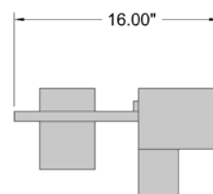

MADRID

52180LEDD-MBL/ACR

LED Flush Mount

Matte Black Finish

Acrylic Lens

25" L x 16" W x 8.5" H

1 x 24 W SSL Dedicated LED (Included)

1375 Delivered Lumens

3000K, 90 CRI, 120v

Dimmable

Damp Location

UL (US/Canada) Listed

Energy Efficient, JA8-2016/Title 24

52180LEDD-MWH/ACR

Matte White Finish