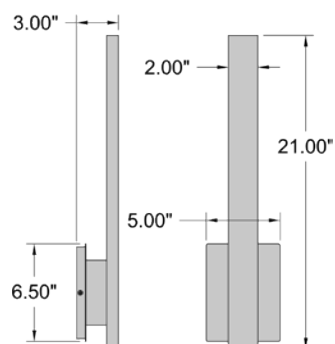

62160LEDD-MBL/ACR

LED Wall Sconce

Matte Black Finish

Acrylic Lens

5"W x 21"H x 3"Ext.

1 x 10 W SSL Dedicated LED (Included)

340 Delivered Lumens

3000K, 90 CRI, 120v

Dimmable

Damp Location

ETL (US/Canada) Listed

ADA, Energy Efficient, JA8-2016/Title 24

Mounts Up or Down

62160LEDD-WH/ACR

White Finish