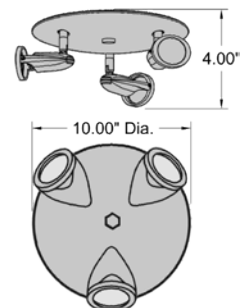

52103LEDDL P-BL

3 Light LED Spotlight Cluster

Black Finish
10" DIA. x 4" H
3 x 5.5 W GU-10 Replaceable LED (Included)
1200 Nom. Lumens
3000K, 90 CRI, 120v
Dimmable
Dry Location
UL (US/Canada) Listed
Energy Efficient, JA8-2016/Title 24