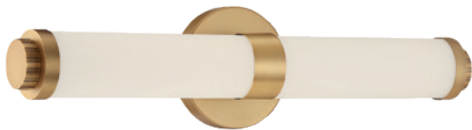

62530LEDD-BG/OPL

Brushed Gold Finish

62530LEDD-BS/OPL

LED Vanity

Brushed Steel Finish

Opal Glass

19.25"W x 4.5"H x 3.25"Ext.

1 x 16 W SSL Dedicated LED (Included)