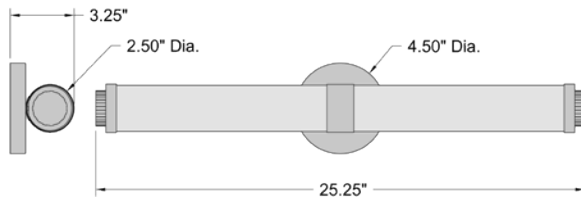

LED Vanity

Brushed Steel Finish
 Opal Glass
 25.25"W x 4.5"H x 3.25"Ext.
 1 x 24 W SSL Dedicated LED (Included)
 1583 Delivered Lumens
 3000K, 90 CRI, 120v
 Dimmable
 Damp Location
 ETL (US/Canada) Listed
 ADA, Energy Efficient, JA8-2016/Title 24
 Horizontal or Vertical Mounting