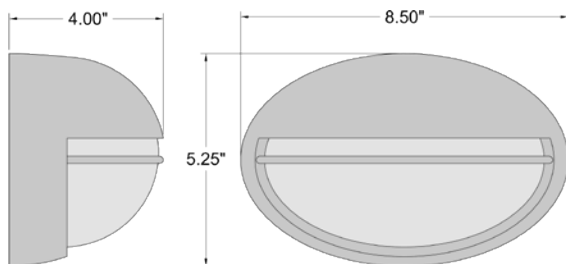

20270LEDDMG-WH/OPL

Outdoor LED Bulkhead

White Finish

Opal Glass

8.5"W x 5.25"H x 4"Ext.

1 x 9 W SSL Dedicated LED (Included)

800 Nom. Lumens

3000K, 90 CRI, 120v

Dimmable

Wet Location

ETL (US/Canada) Listed

ADA, Energy Efficient, Marine Grade

T24/JA8 Compliant When Installed Outdoor

20270LEDDMG-BL/OPL

Black Finish