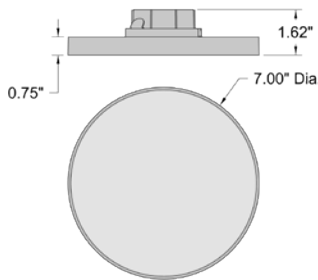

20871LEDD-WH/ACR

LED Frameless Flush Mount

White Finish

Acrylic Lens

7"DIA. x .75"H

1 x 15 W SSL Dedicated LED (Included)

1650 Nom. Lumens

3000K, 90 CRI, 120v

Dimmable

Damp Location

ETL (US/Canada) Listed

Energy Efficient, JA8-2016/Title 24

Does Not Mount To Shallow J-Box