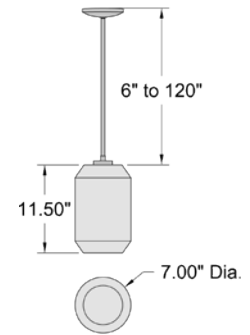

CARMEL

24891LEDD-MWH/ACR

LED Island Light

- Matte White Finish
- Acrylic Lens
- 2.5" DIA. x 48" L
- 1 x 24 W SSL Dedicated LED (Included)
- 1955 Delivered Lumens
- 3000K, 90 CRI, 120v
- Dimmable
- Dry Location
- UL (US/Canada) Listed
- Energy Efficient, JA8-2016/Title 24
- 10 Feet of Cord Included

7" DIA. x 11.5" H

1 x 10 W E-26 Replaceable LED (Included)

800 Nom. Lumens

3000K, 90 CRI, 120v

Dimmable

Damp Location

UL (US/Canada) Listed

Energy Efficient, JA8-2016/Title 24

10 Feet of Cord Included

I-BIZA

29011LEDDL P-BL/WMB

1 Light LED Pendant

Black Finish

Faux White Marble Glass

9.5" DIA. x 7.75" H

1 x 10 W E-26 Replaceable LED (Included)