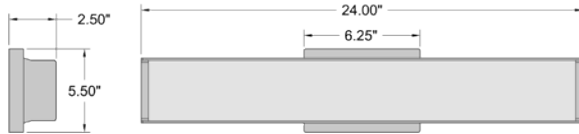

62571LEDD-BS/ACR

LED Vanity

Brushed Steel Finish

Acrylic Lens

24"W x 5.5"H x 2.5"Ext.

1 x 25 W SSL Dedicated LED (Included)

1420 Delivered Lumens

3000K, 90 CRI, 120v

Dimmable

Damp Location

ETL (US/Canada) Listed

ADA, Energy Efficient, JA8-2016/Title 24

Horizontal or Vertical Mounting

62573LEDD-BS/ACR

LED Vanity

Brushed Steel Finish

Acrylic Lens

48"W x 5.5"H x 2.5"Ext.

1 x 35 W SSL Dedicated LED (Included)

2314 Delivered Lumens

3000K, 90 CRI, 120v

Dimmable

Damp Location

ETL (US/Canada) Listed

ADA, Energy Efficient, JA8-2016/Title 24

Horizontal or Vertical Mounting