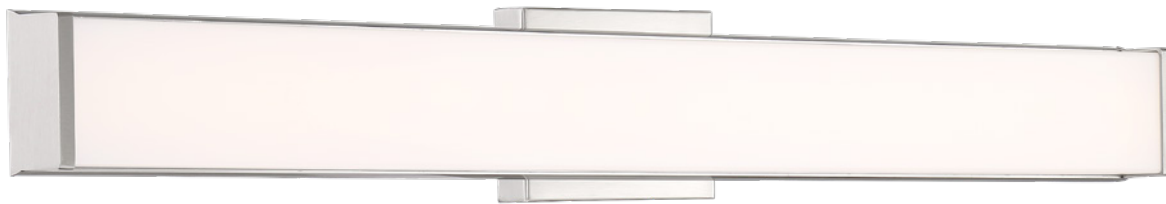

62570LEDD-BS/ACR

LED Vanity

Brushed Steel Finish

Acrylic Lens

18"W x 5.5"H x 2.5"Ext.

1 x 20 W SSL Dedicated LED (Included)

1136 Delivered Lumens

3000K, 90 CRI, 120v

Dimmable

Damp Location

ETL (US/Canada) Listed

ADA, Energy Efficient, JA8-2016/Title 24

Horizontal or Vertical Mounting

62572LEDD-BS/ACR

LED Vanity

Brushed Steel Finish

Acrylic Lens

36"W x 5.5"H x 2.5"Ext.

1 x 30 W SSL Dedicated LED (Included)

1903 Delivered Lumens

3000K, 90 CRI, 120v

Dimmable

Damp Location

ETL (US/Canada) Listed

ADA, Energy Efficient, JA8-2016/Title 24

Horizontal or Vertical Mounting