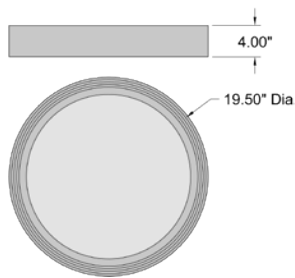

49971LEDD-MBL/ACR

LED Flush Mount

Matte Black Finish with Gold Accent

Acrylic Lens

19.5"DIA. x 4"H

1 x 40 W SSL Dedicated LED (Included)

2155 Delivered Lumens

3000K, 90 CRI, 120v

Dimmable

Damp Location

UL (US/Canada) Listed

Energy Efficient, JA8-2016/Title 24