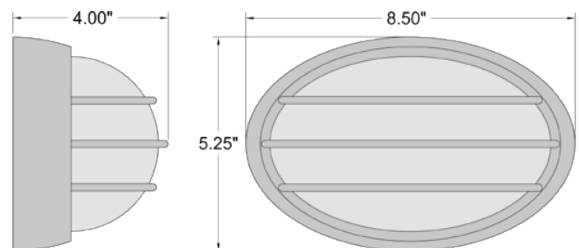

20280LEDDMG-SAT/OPL

Outdoor LED Bulkhead

Satin Finish

Opal Glass

8.5"W x 5.25"H x 4"Ext.

1 x 9 W SSL Dedicated LED (Included)

800 Nom. Lumens

3000K, 90 CRI, 120v

Dimmable

Wet Location

ETL (US/Canada) Listed

ADA, Energy Efficient, Marine Grade

T24/JA8 Compliant When Installed Outdoor