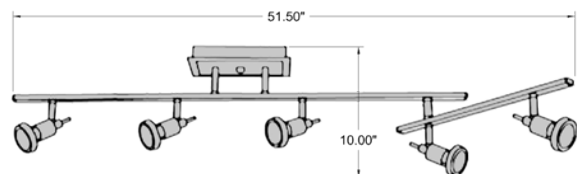

52042LEDDL-PL-BL

5 Light LED Semi-Flush with Articulating Arm

Black Finish

51.5" L x 10" H

5 x 5.5 W GU-10 Replaceable LED (Included)

2000 Nom. Lumens

3000K, 90 CRI, 120v

Dimmable

Dry Location

UL (US/Canada) Listed

Energy Efficient, JA8-2016/Title 24, Title 20