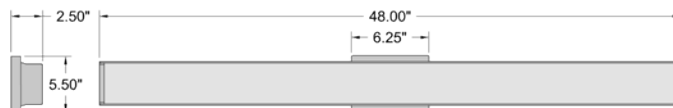

62571LEDD-BS/ACR

LED Vanity

Brushed Steel Finish

Acrylic Lens

24"W x 5.5"H x 2.5"Ext.

1 x 25 W SSL Dedicated LED (Included)

1420 Delivered Lumens

3000K, 90 CRI, 120v

Dimmable

Damp Location

ETL (US/Canada) Listed

ADA, Energy Efficient, JA8-2016/Title 24

Horizontal or Vertical Mounting

62573LEDD-BS/ACR

LED Vanity

Brushed Steel Finish

Acrylic Lens

48"W x 5.5"H x 2.5"Ext.

1 x 35 W SSL Dedicated LED (Included)

2314 Delivered Lumens

3000K, 90 CRI, 120v

Dimmable

Damp Location

ETL (US/Canada) Listed

ADA, Energy Efficient, JA8-2016/Title 24

Horizontal or Vertical Mounting