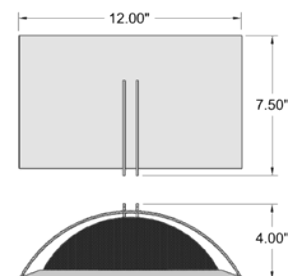

20447LEDDL-PRONG/WH

2 Light LED Wall Sconce

Matte Black Finish

White Glass

12"W x 7.5"H x 4"Ext.

2 x 10 W E-26 Replaceable LED (Included)

1600 Nom. Lumens

3000K, 90 CRI, 120v

Dimmable

Damp Location

ETL (US/Canada) Listed

ADA, Energy Efficient, Energy Star, JA8-2016/Title 24, Title 20