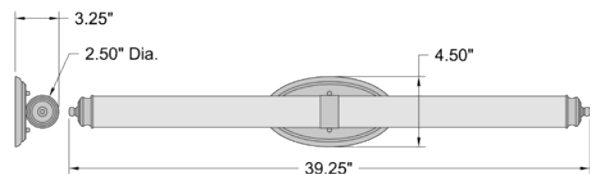

MADISON

62541LEDD-CH/OPL

LED Vanity

Chrome Finish

Opal Glass

27.25"W x 4.5"H x 3.25"Ext.

1 x 24 W SSL Dedicated LED (Included)

1583 Delivered Lumens

3000K, 90 CRI, 120v

Dimmable

Damp Location

ETL (US/Canada) Listed

ADA, JA8-2016/Title 24, Energy Efficient

Horizontal or Vertical Mounting

62541LEDD-BG/OPL

Brushed Gold Finish

MADISON

62542LEDD-CH/OPL

LED Vanity

Chrome Finish

Opal Glass

39.25"W x 4.5"H x 3.25"Ext.

1 x 32 W SSL Dedicated LED (Included)

2226 Delivered Lumens

3000K, 90 CRI, 120v

Dimmable

Damp Location

ETL (US/Canada) Listed

ADA, JA8-2016/Title 24, Energy Efficient

Horizontal or Vertical Mounting

62542LEDD-BG/OPL

Brushed Gold Finish