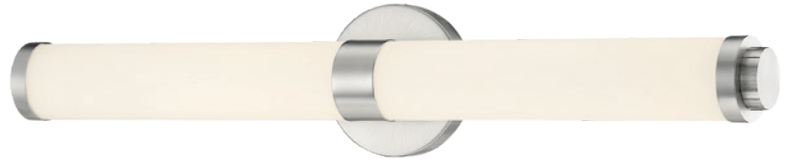

LED Vanity

Brushed Steel Finish
 Opal Glass
 25.25"W x 4.5"H x 3.25"Ext.
 1 x 24 W SSL Dedicated LED (Included)
 1583 Delivered Lumens
 3000K, 90 CRI, 120v
 Dimmable
 Damp Location
 ETL (US/Canada) Listed
 ADA, Energy Efficient, JA8-2016/Title 24
 Horizontal or Vertical Mounting