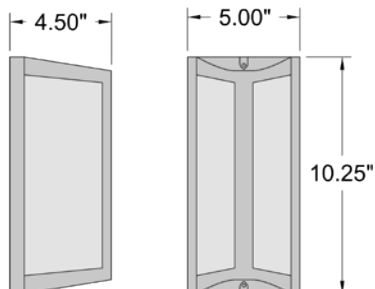

5"W x 10.25"H x 4.5"Ext.

1 x 12 W SSL Dedicated LED (Included)

580 Delivered Lumens

3000K, 90 CRI, 120v

Wet Location

UL (US/Canada) Listed

ADA, Energy Efficient, Marine Grade

T24/JA8 Compliant When Installed Outdoor