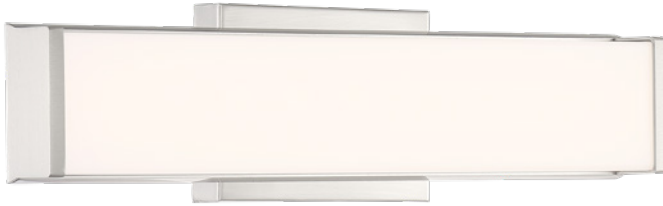

62570LEDD-BS/ACR

LED Vanity

Brushed Steel Finish

Acrylic Lens

18"W x 5.5"H x 2.5"Ext.

1 x 20 W SSL Dedicated LED (Included)

1136 Delivered Lumens

3000K, 90 CRI, 120v

Dimmable

Damp Location

ETL (US/Canada) Listed

ADA, Energy Efficient, JA8-2016/Title 24

Horizontal or Vertical Mounting

62572LEDD-BS/ACR

LED Vanity

Brushed Steel Finish

Acrylic Lens

36"W x 5.5"H x 2.5"Ext.

1 x 30 W SSL Dedicated LED (Included)

1903 Delivered Lumens

3000K, 90 CRI, 120v

Dimmable

Damp Location

ETL (US/Canada) Listed

ADA, Energy Efficient, JA8-2016/Title 24

Horizontal or Vertical Mounting