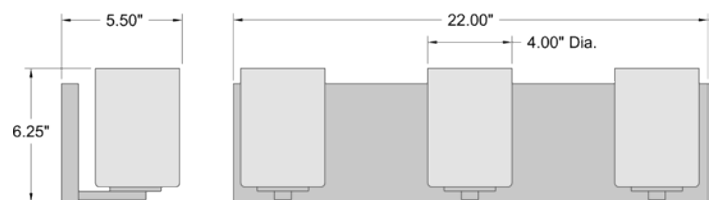

OSLO

62580LEDDL-CH/OPL

1 Light Wall Sconce

Chrome Finish

Opal Glass

4.5"W x 6.25"H x 5.5"Ext.

1 x 9 W E-26 Replaceable LED (Included)

800 Nom. Lumens

3000K, 90 CRI, 120v

Dimmable

Damp Location

UL (US/Canada) Listed

Energy Efficient, JA8-2016/Title 24

Mounts Up or Down

OSLO

62582LEDDL-CH/OPL

3 Light Vanity

Chrome Finish

Opal Glass

22"W x 6.25"H x 5.5"Ext.

3 x 9 W E-26 Replaceable LED (Included)

2400 Nom. Lumens

3000K, 90 CRI, 120v

Dimmable

Damp Location

UL (US/Canada) Listed

Energy Efficient, JA8-2016/Title 24

Mounts Up or Down