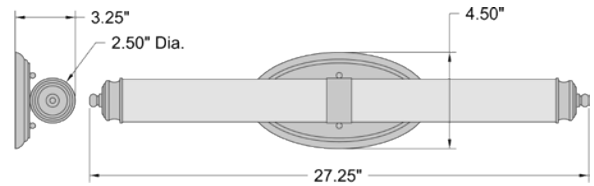

MADISON

62541LEDD-CH/OPL

LED Vanity

Chrome Finish

Opal Glass

27.25"W x 4.5"H x 3.25"Ext.

1 x 24 W SSL Dedicated LED (Included)

1583 Delivered Lumens

3000K, 90 CRI, 120v

Dimmable

Damp Location

ETL (US/Canada) Listed

ADA, JA8-2016/Title 24, Energy Efficient

Horizontal or Vertical Mounting

62541LEDD-BG/OPL

Brushed Gold Finish

MADISON

62542LEDD-CH/OPL

LED Vanity

Chrome Finish

Opal Glass

39.25"W x 4.5"H x 3.25"Ext.

1 x 32 W SSL Dedicated LED (Included)

2226 Delivered Lumens

3000K, 90 CRI, 120v

Dimmable

Damp Location

ETL (US/Canada) Listed

ADA, JA8-2016/Title 24, Energy Efficient

Horizontal or Vertical Mounting

62542LEDD-BG/OPL

Brushed Gold Finish