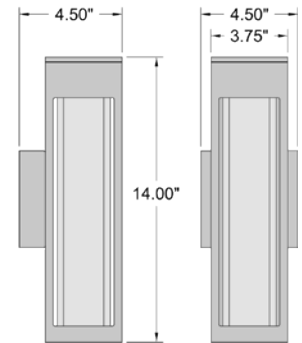

20126LEDDMG-ORB/OPL

Outdoor LED Wall Light

Oil Rubbed Bronze Finish
Clear Outer Glass with Inner Acrylic Diffuser
4.75"W x 14"H x 4.5"Ext.

1 x 12 W SSL Dedicated LED (Included)

1100 Nom. Lumens

3000K, 90 CRI, 120v

Dimmable

Wet Location

Energy Efficient, Marine Grade

T24/JA8 Compliant When Installed Outdoor