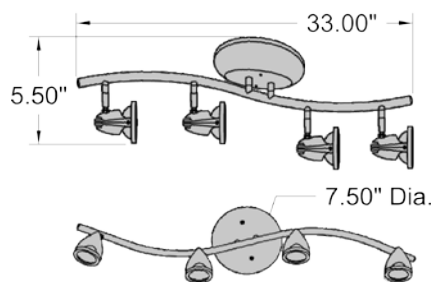

52204LEDDL P-BL

4 Light LED Spotlight Bar

Black Finish

33" L x 5.5" H

4 x 5.5 W GU-10 Replaceable LED (Included)

1600 Nom. Lumens

3000K, 90 CRI, 120v

Dimmable

Dry Location

UL (US/Canada) Listed

Energy Efficient, JA8-2016/Title 24