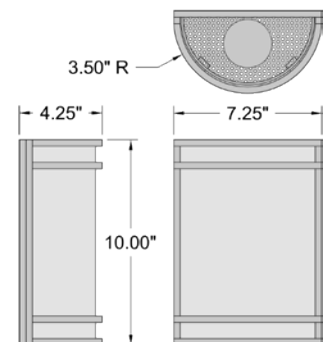

LOLA

62165LEDDL-BS/FST

1 Light LED Wall Sconce

Brushed Steel Finish

Frosted Glass

7.25"W x 10"H x 4.25"Ext.

1 x 12 W E-26 Replaceable LED (Included)

800 Nom. Lumens

3000K, 90 CRI, 120v

Dimmable

Damp Location

UL (US/Canada) Listed

Energy Efficient, JA8-2016/Title 24

62165LEDDL-BRZ/FST

Bronze Finish