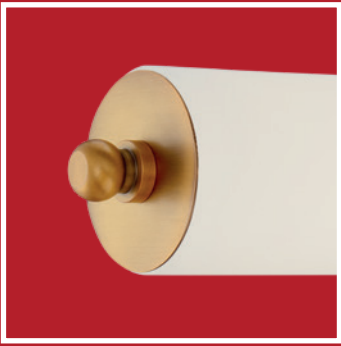

AQUA

Optional End Cap Included

AQUA