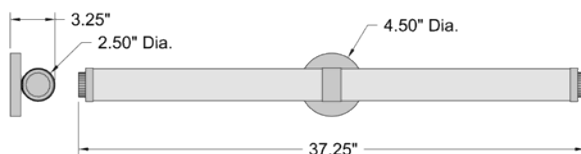

62532LEDD-BS/OPL

LED Vanity

Brushed Steel Finish
Opal Glass
37.25"W x 4.5"H x 3.25"Ext.
1 x 32 W SSL Dedicated LED (Included)
2226 Delivered Lumens
3000K, 60 CRI, 120v
Dimmable
Damp Location
ETL (US/Canada) Listed
ADA, Energy Efficient, JA8-2016/Title 24
Horizontal or Vertical Mounting

62532LEDD-BG/OPL
Brushed Gold Finish