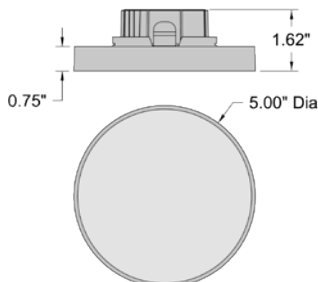

Does Not Mount To Shallow J-Box

SÖLL

20126LEDDMG-ORB/OPL

Outdoor LED Wall Light

Oil Rubbed Bronze Finish
Clear Outer Glass with Inner Acrylic Diffuser
4.75"W x 14"H x 4.5"Ext.

1 x 12 W SSL Dedicated LED (Included)