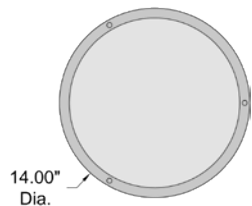

20501LEDD-BS/ACR

LED Flush Mount

Brushed Steel Finish

Acrylic Lens

14" DIA. x 4"H

1 x 26 W SSL Dedicated LED (Included)

1820 Nom. Lumens

3000K, 90 CRI, 120v

Dimmable

Damp Location

ETL (US/Canada) Listed

Energy Efficient, JA8-2016/Title 24