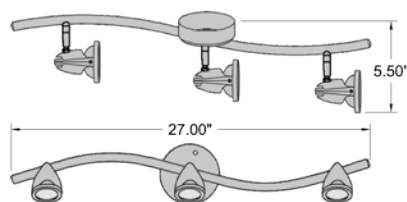

52203LEDDL P-BL

3 Light LED Spotlight Bar

Black Finish

27" L x 5.5" H

3 x 5.5 W GU-10 Replaceable LED (Included)

1200 Nom. Lumens

3000K, 90 CRI, 120v

Dimmable

Dry Location

UL (US/Canada) Listed

Energy Efficient, JA8-2016/Title 24