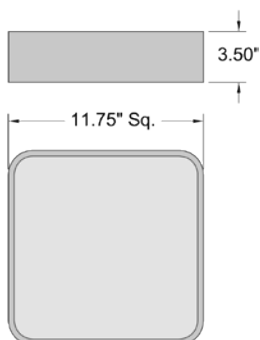

49980LEDD-SAT/ACR

LED Flush Mount

Satin Finish

Acrylic Lens

11.75"W x 3.5"H

1 x 16 W SSL Dedicated LED (Included)

1000 Delivered Lumens

3000K, 90 CRI, 120v

Dimmable

Damp Location

UL (US/Canada) Listed

Energy Efficient, JA8-2016/Title 24

49980LEDD-BL/ACR

Black Finish