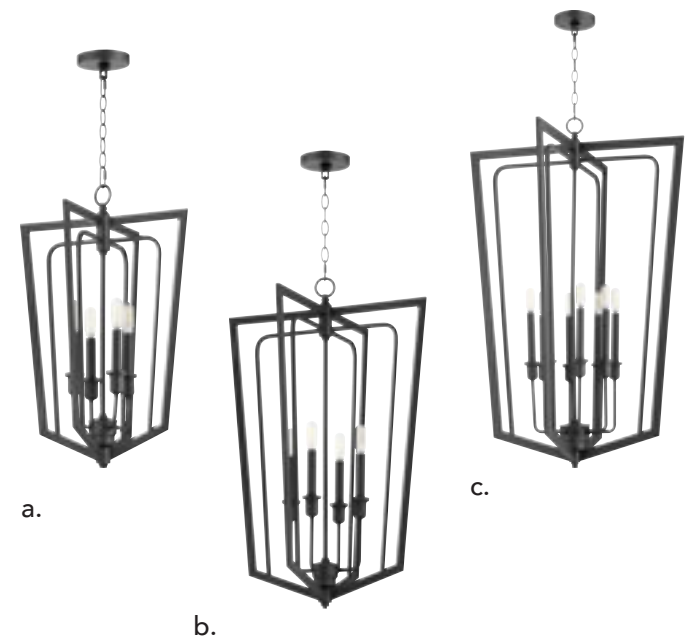

QUORUM
INTERNATIONAL

Fall Collection

2019

Interior Pendants

These two toned entry pendants feature a sleek Noir finish coupled with hammered textured accents and Satin Nickel sleeves. Head-turning fixtures with great scalability, these pendants are fit for any soft contemporary entryway ensemble, or the perfect choice for a moody modern kitchen island design. Supplied with 8 feet of chain and 10 feet of wire, they are versatile enough for spaces of varying ceiling heights.

a. 6864-4-69 - 16.5"(w) x 31"(h)* - (4) 60W C

Noir

b. 6864-6-69 - 21.5"(w) x 36"(h)* - (6) 60W C

Noir

*Supplied with 8' of chain and 10' of wire to customize hanging height.

Available Finish:

Noir

Interior Pendants

- a. 8113-4-69 - 16"(w) x 25"(h) - (4) 60W C
Noir
- b. 8114-4-69 - 20"(w) x 31"(h) - (4) 60W C
Noir
- c. 8114-8-69 - 20"(w) x 31"(h) - (8) 60W C
Noir

Available Finish:

Interior Pendants

Ovate and appealing these pendants offer a sleek contemporary look with great functionality. Boasting a layered frame in either a sleek Satin Nickel or monochromatic Noir finish, this fixture produces exceptional illumination thanks to the four candelabra light sources. Uniquely hung thanks to the combination of stem and chain, these pendants are sure to elevate any look.