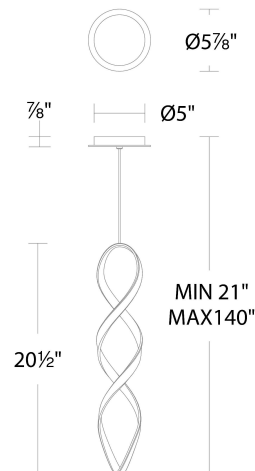

WAC LIGHTING

Fixture Type: _____

Catalog Number: _____

Project: _____

Location: _____

Interlace

Mini Pendant 3000K

Model & Size	Color Temp & CRI	Finish	Watt	LED Lumens	Delivered Lumens
PD-47821 21"	3000K 90	BK Black CH Chrome	21W	2200 1902	1126 1087

Example: **PD-47821-CH**

For custom requests please contact customs@wacighting.com

DESCRIPTION

Delightful swirls and curves interplay radiantly

FEATURES

- Twist aluminum light source
- All direction illumination with frosted silicone diffuser
- Low profile, adjustable powered aircraft cables for an ultra-clean look
- Quick spin-on canopy design with minimal hardware for easy installation
- Can be mounted on slope ceiling
- Driver concealed within the canopy
- 5 Year warranty

SPECIFICATIONS

Color Temp:	3000K
Input:	120/277 VAC,50/60Hz
CRI:	90
Dimming:	ELV: 100-10% ,TRIAC: 100-10%
Rated Life:	50000 Hours
Standards:	ETL, cETL,Title 24 JA8-2019 Compliant Damp Location Listed
Construction:	Aluminum body, silicone diffuser

REPLACEMENT PARTS

HDW-HY21-CE - Hardware Pack

FINISHES:

Chrome Black

LINE DRAWING:

PD-47821