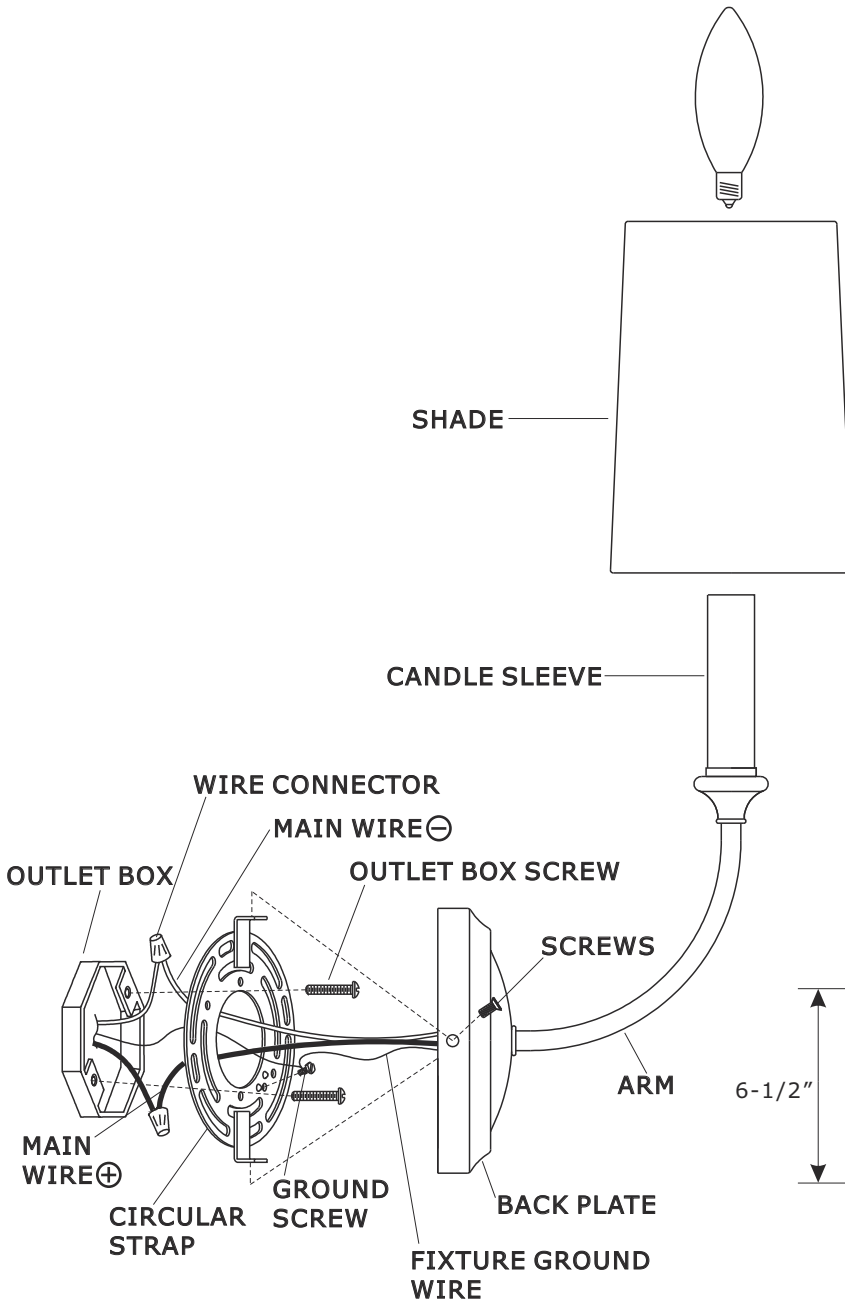

All electrical components must be installed by a licensed electrician in accordance with the National Electric Code and the appropriate local electrical codes.

You will need 1 Candelabra B10 bulb. 40 Watts recommended 60 Watts max. Bulb not included.
USE LED BULBS FOR EXTENDED USE