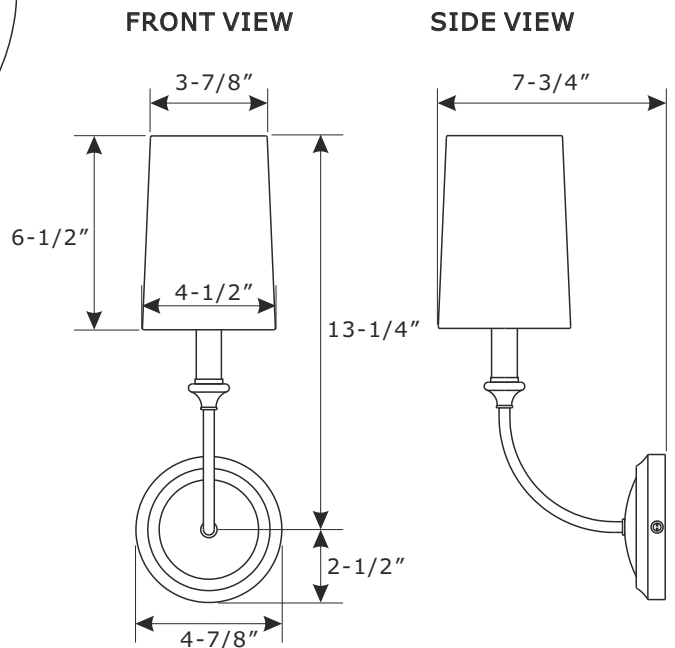

All electrical components must be installed by a licensed electrician in accordance with the National Electric Code and the appropriate local electrical codes.

You will need 1 Candelabra B10 bulb. 40 Watts recommended 60 Watts max. Bulb not included.
USE LED BULBS FOR EXTENDED USE