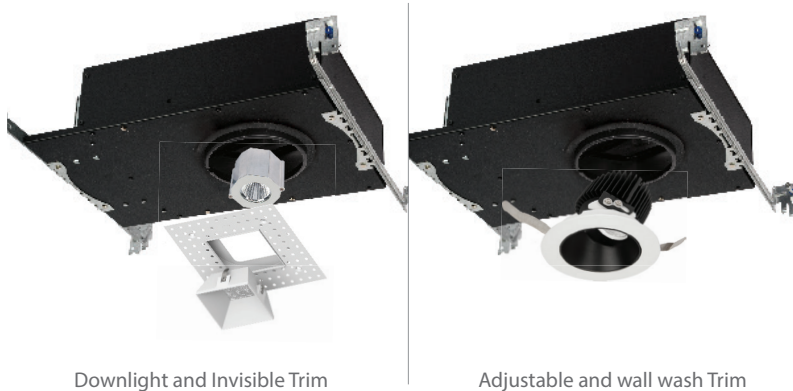

HR-3LED-H17A/HR-3LED-H17AC

3.5" Aether Shallow Housing

IC-Rated - Airtight

WAC LIGHTING

Responsible Lighting®

Fixture Type:

Catalog Number:

Project: _____

Location: _____

PRODUCT DESCRIPTION

For use with 3.5" Aether series trims. IC-Rated and airtight.

FEATURES

- IC rated shallow plenum family
- Compatible with trim, or round/square trimless, adjustable, wall wash
- 5 year WAC Lighting Product Warranty

SPECIFICATIONS

Construction: Powder coated finish on metal sheet

Dimming: 100% - 0% with 0 - 10V dimmer (120V - 277V)

100% - 5% with Electronic Low Voltage (ELV) dimmer (120V only)

Input: 120V-277V AC

Cutout: 4 5/8"

Mounting: Retention clips firmly hold trim to housing.

Finish: Black (Black) powder coat paint.

Standards: ETL & cETL Listed, Airtight

Ceiling thickness: 1/2" - 1 1/2"

HOUSING

 <p>Shown with open square white trim</p>		Model
		<p>HR-3LED-H17A <i>New Construction IC-rated, Airtight</i></p>
		<p>HR-3LED-H17AC <i>New Construction IC-rated, Airtight Chicago Plenum</i></p>