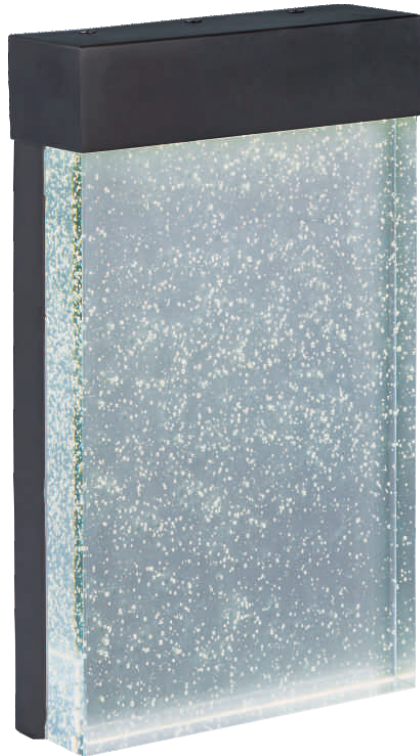

MODA Collection

Solid blocks of glass infused with tiny bubbles come to life when illuminated by high power LEDs concealed in the frame above. Frames are constructed of Stainless Steel and are also available in Bronze.

- *Dimmable LED*
- *3500K Color Temperature*
- *Stainless Steel construction*
- *Indoor/Outdoor application*

88272BGBZ

88272BGSST

LED Wall Sconce
7"W x 12"H x 2.25"Ext.
9W PCB Board
600 Lumens