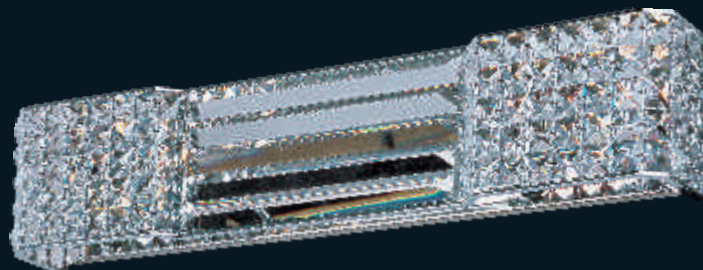

39788BCPC
4-Light Bath Vanity
Finish: Polished Chrome
23.25"W x 4.5"H x 3.5"Ext.
4 x 40W G9 Bulbs (Included)