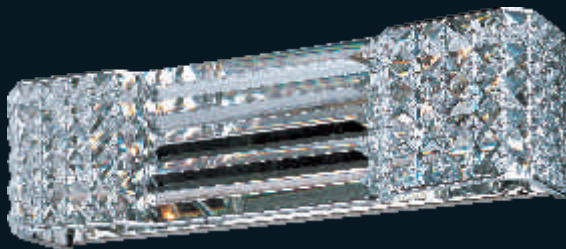

39787BCPC
2-Light Bath Vanity
Finish: Polished Chrome
18"W x 4.5"H x 3.5"Ext.
2 x 40W G9 Bulbs (Included)