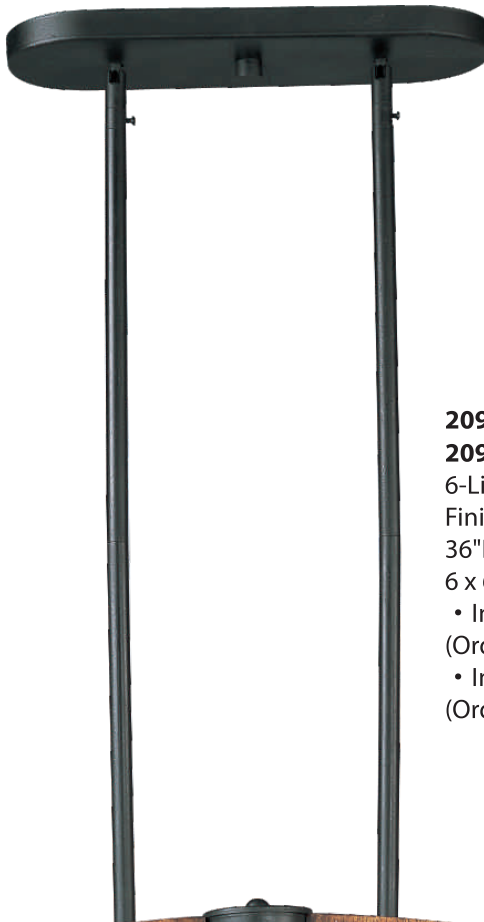

6 x 60W MB Bulbs

- Includes Two 6" stems

(Order 6" stems: STR06206AR)

- Includes Six 12" stems

(Order 12" stems: STR06212AR)

BODEGA BAY Collection

91910APAR
91910APAR/BUI (with Bulb)
1-Light Mini Pendant
Finish: Anthracite
10"W x 10.25"H x 55.5"OAH
1 x 100W MB Bulb
• Includes One 6" stem
(Order 6" stems: STR06206AR)
• Includes Three 12" stems
(Order 12" stems: STR06212AR)