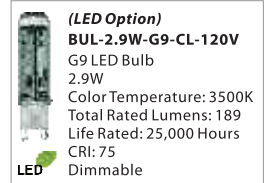

FIFTH AVENUE Collection

- Laser cut steel finished in Luster Bronze
- Adorned with beveled Flambé Crystals in Cognac, Mirror, and Clear

39796JCLB

8-Light Pendant

Finish: Luster Bronze

21.75"W x 16"H x 65"OAH

8 x 40W G9 Bulbs (Included)

- Includes Three 6" stems
  (Order 6" stems: STR06506LB)
- Includes Twelve 12" stems
  (Order 12" stems: STR06512LB)