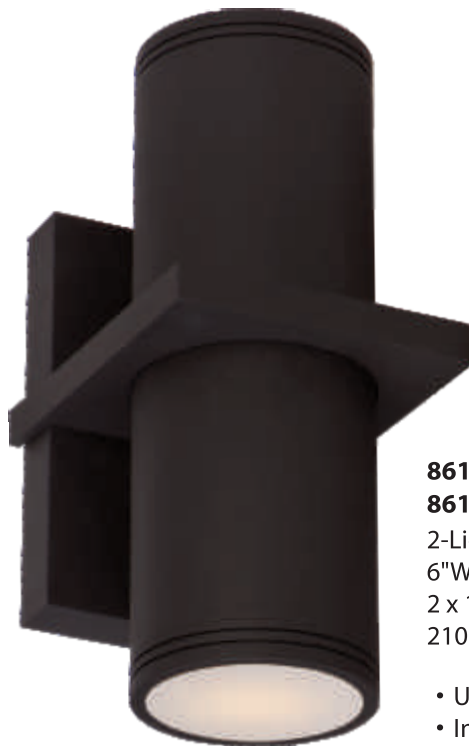

86117ABZ
86117AL
2-Light Wall Sconce
6"W x 12.5"H x 6.75"Ext.
2 x 15W LED (Included)
2100 Lumens

- Up/down light
- Installs up or down