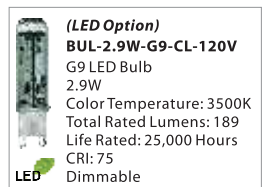

FIFTH AVENUE Collection

- Laser cut steel finished in Luster Bronze
- Adorned with beveled Flambé Crystals in Cognac, Mirror, and Clear

39793JCLB

- 3-Light Mini Pendant
  Finish: Luster Bronze
  8.5"W x 10"H x 54"OAH
  3 x 40W G9 Bulbs (Included)
2. Includes One 6" stem
     (Order 6" stems: STR04206LB)
   - Includes Three 12" stems
     (Order 12" stems: STR04212LB)

39798JCLB

- 3-Light Wall Sconce
  Finish: Luster Bronze
  11"W x 9"H x 5"Ext.
  3 x 40W G9 Bulbs (Included)