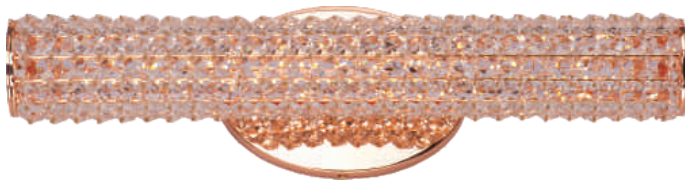

32502BCPC
32502BCRG
1-Light Bath Vantiy
20.5"W x 5.5"H x 5"Ext.
HCO 2.7"
8W LED (Included)
560 Lumens