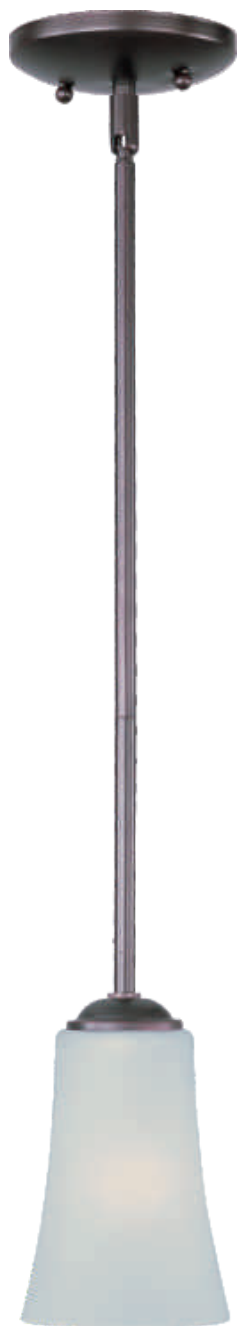

LOGAN Collection

92040FTOI
92040FTSN

1-Light Mini Pendant
4.5"W x 7.5"H x 51.5"OAH
1 x 60W MB Bulb

- Includes One 6" stem
  (Order 6" stems: STR04506OI, SN)
- Includes Three 12" stems
  (Order 12" stems: STR04512OI, SN)