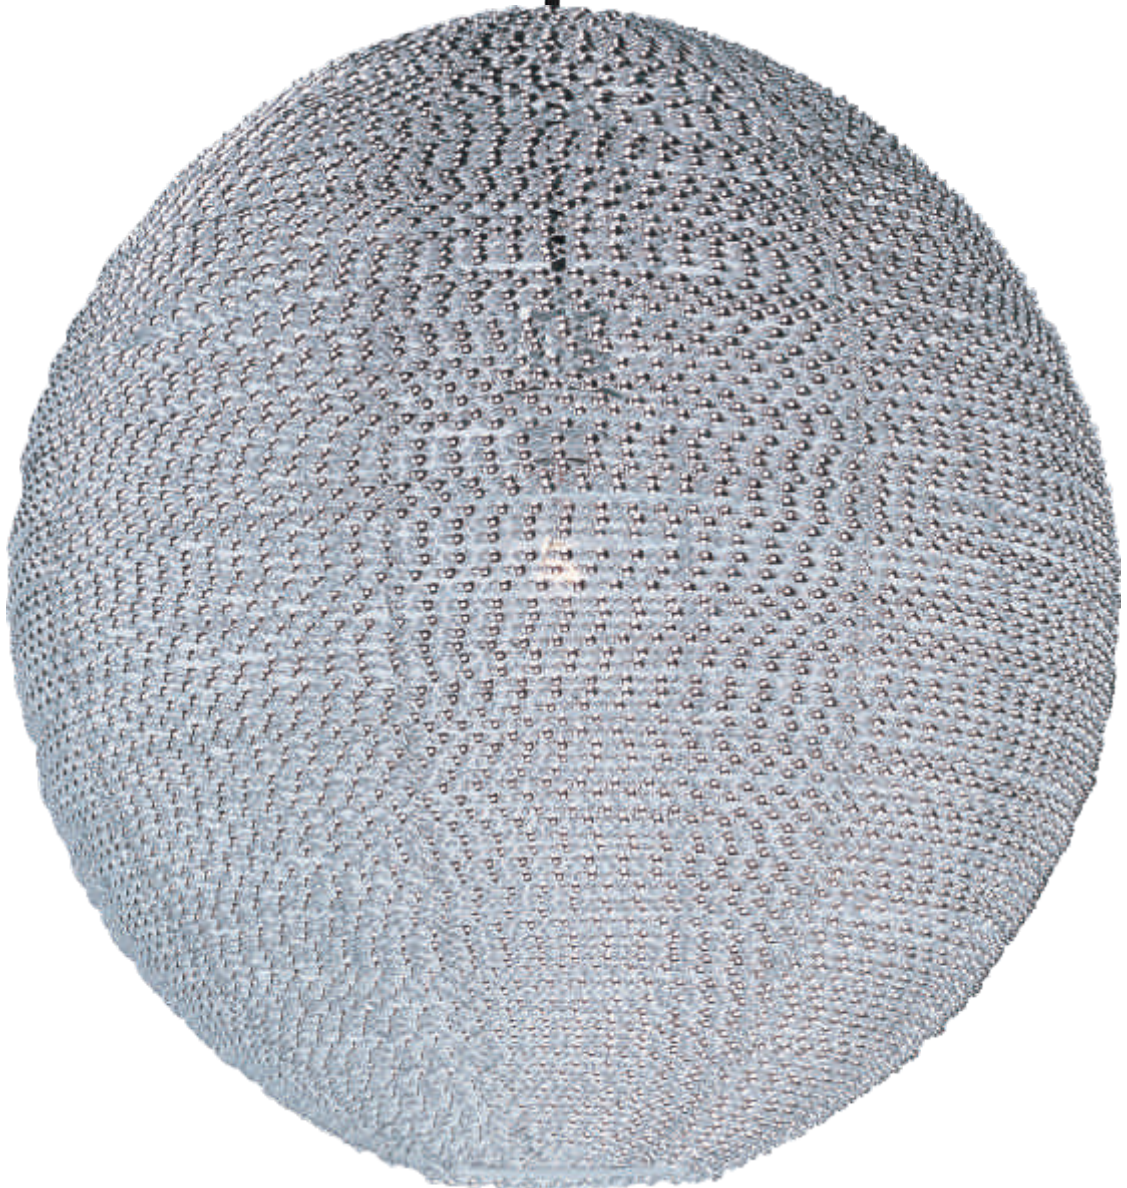

TWISP Collection

- *Twisted bands of Aluminum*
- *Handcrafted pieces, available in Polished Chrome or Copper*
- *Incandescent*

12195CP

12195PC

1-Light Pendant

20"W x 20"H x 140"OAH

1 x 60W MB Bulb