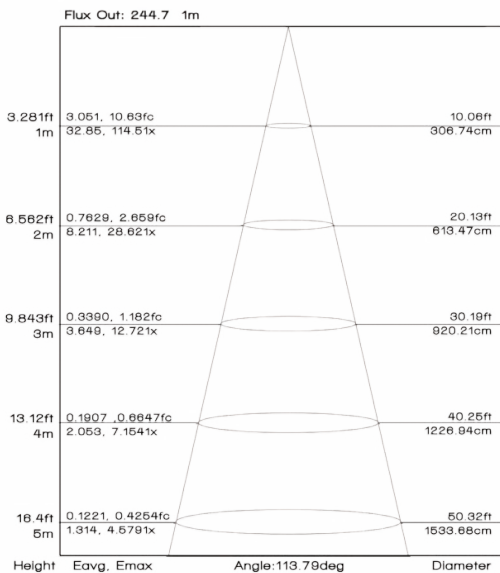

- Not recommended for 24/7 applications
- Suitable for Wet Locations

87610WTWT
87612WTWT

87610WTSN
87612WTSN

87610WTBZ
87612WTBZ

Model: 87610

87610WTBZ
87610WTSN
87610WTWT
LED Flush Mount
6.5"W x 1.75"H
10W LED (Included)
1000 Initial Lumens
700 Delivered Lumens
3000K Color Temperature
CRI-80