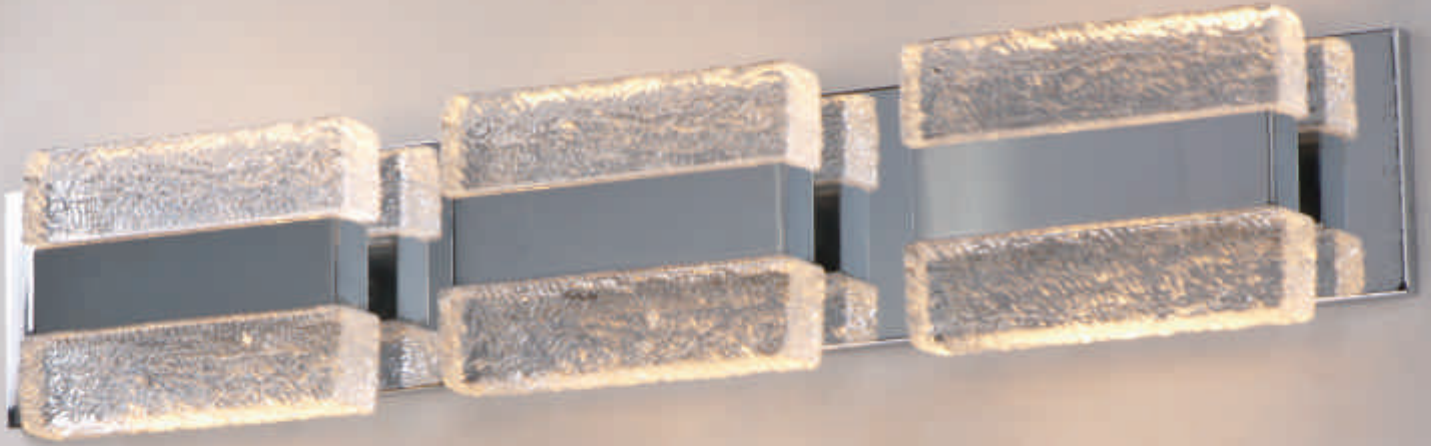

VISTA Collection

A box of Clear glass surrounds an edge lit LED panel which is framed in Polished Chrome metal. The Clear glass is trimmed on both ends with heavy gauge metal caps. The edge lit panel provides even light distribution while maintaining a high lumen per watt ratio.

39634CLPC

1-Light Bath Vantiy
Finish: Polished Chrome
40"W x 5.25"H x 2.5"Ext.
40W LED (Included)
2200 Lumens

ICE Collection

Blocks of piastra style Iceburg Glass sparkle and shimmer from the high powered LEDs concealed inside Polished Chrome metal supports. Not only is useful light directed down, additional light is cast indirectly upwards and into the room for even and soft illumination.