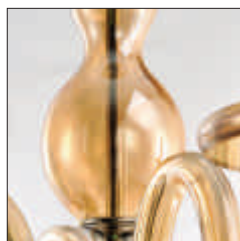

• Cognac (CG)