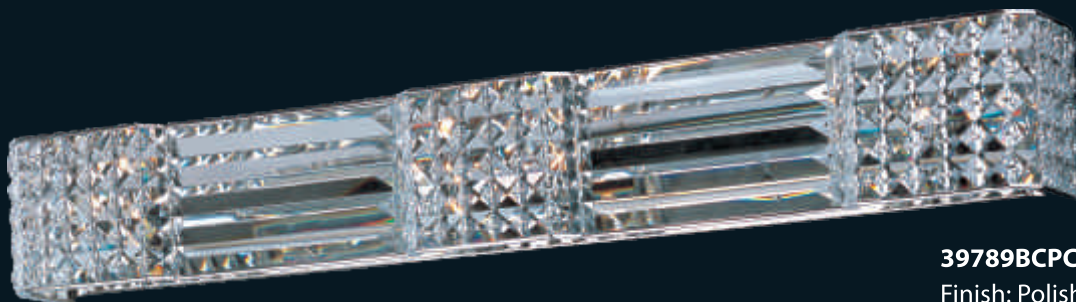

39789BCPC
Finish: Polished Chrome
Polished Chrome
33"W x 4.5"H x 3.5"Ext.
4 x 40W G9 Bulbs (Included)