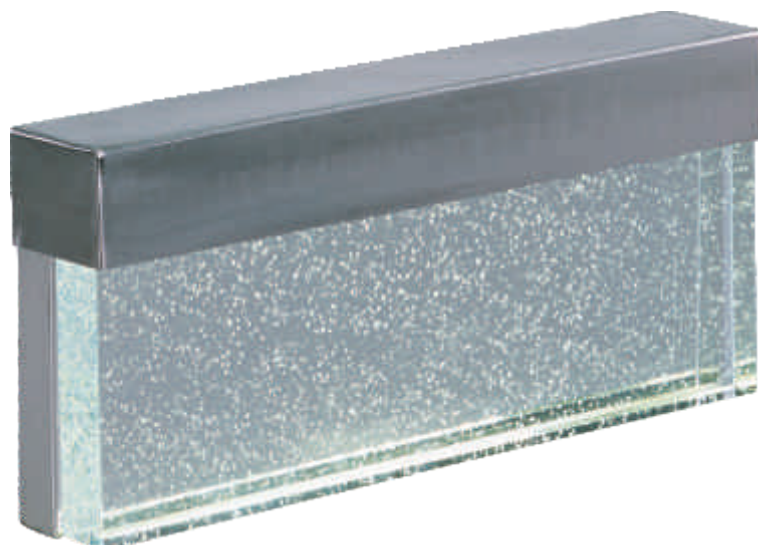

88274BGBZ

88274BGSST

LED Wall Sconce
13"W x 6"H x 2.25"Ext.
15W PCB Board
900 Lumens