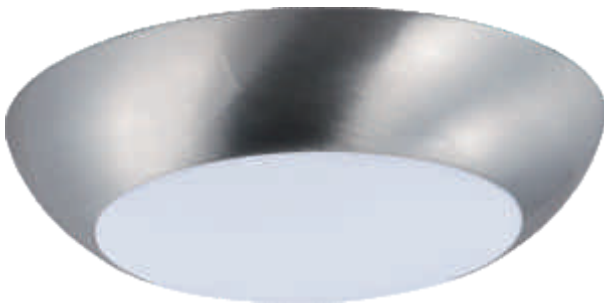

87610WTSN
87612WTSN