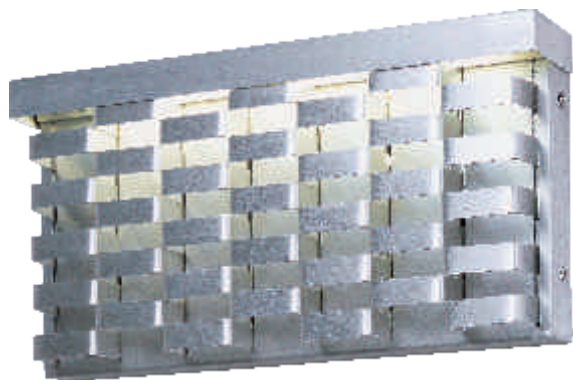

WEAVE Collection

Woven bands of Brushed Aluminum create an interesting and unique lighting design. Elegant enough for interior walls, but is also suitable to be installed outdoors. Long lasting LED modules are concealed on the top for glare free illumination.

- Dimmable LED
- Indirect 3500K Color Temperature
- Powder coated aluminum
- Indoor/Outdoor application

88292AL

LED Wall Sconce
Finish: Aluminum
12.5"W x 6.5"H x 2"Ext.
15W PCB Board
900 Lumens