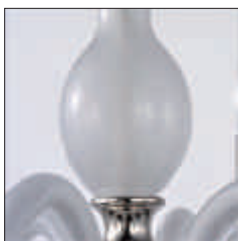

• Frost (FT)