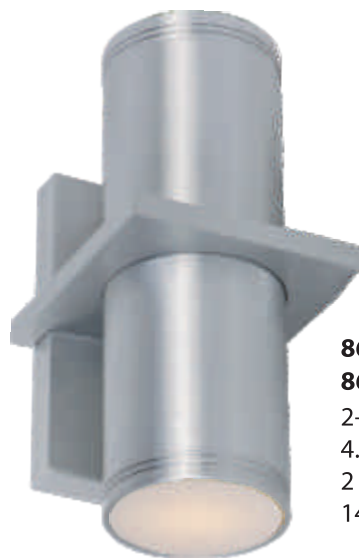

86115ABZ
86115AL
2-Light Wall Sconce
4.75"W x 10.25"H x 5.75"Ext.
2 x 10W LED (Included)
1400 Lumens

- Up/down light
- Installs up or down