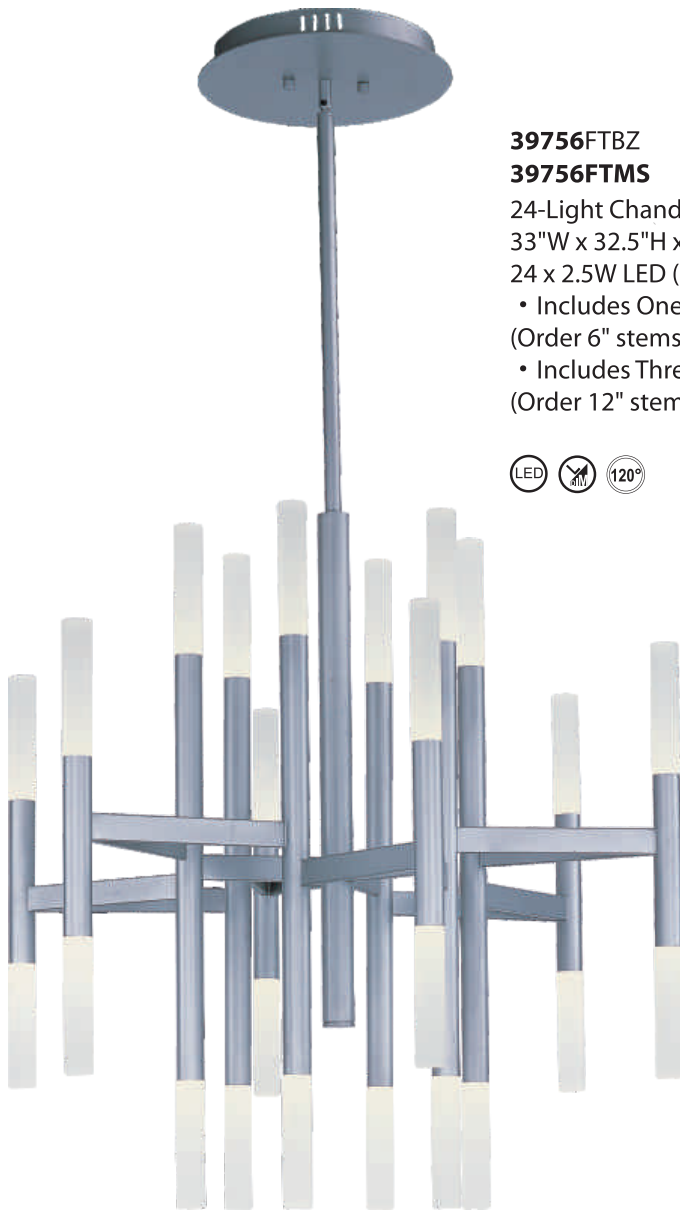

PINNACLE Collection

- Dimmable LED
- 3000K Color Temperature

39756FTBZ
39756FTMS

24-Light Chandelier
33"W x 32.5"H x 76"OAH
24 x 2.5W LED (Included)
• Includes One 6" stem
(Order 6" stems: STR06206BZ,MS)
• Includes Three 12" stems
(Order 12" stems: STR06212BZ,MS)