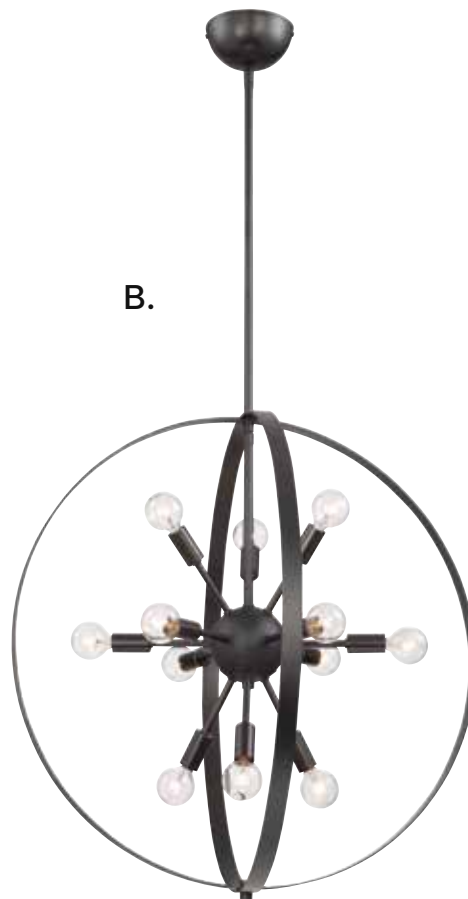

DUMONT

ORBS

MARLY

ORBS

A.

B.

C.

- A. **7-6098-12-109**
12-Light Pendant
Polished Nickel Finish
24-1/2"W x 26-1/2"H
Adj H 26-1/2" - 80-1/2"
12C 60W
30° Swivel
- B. **7-6098-12-44**
12-Light Pendant
Classic Bronze Finish
24-1/2"W x 26-1/2"H
Adj H 26-1/2" - 80-1/2"
12C 60W
30° Swivel
- C. **7-6098-12-322**
12-Light Pendant
Warm Brass Finish
24-1/2"W x 26-1/2"H
Adj H 26-1/2" - 80-1/2"
12C 60W
30° Swivel