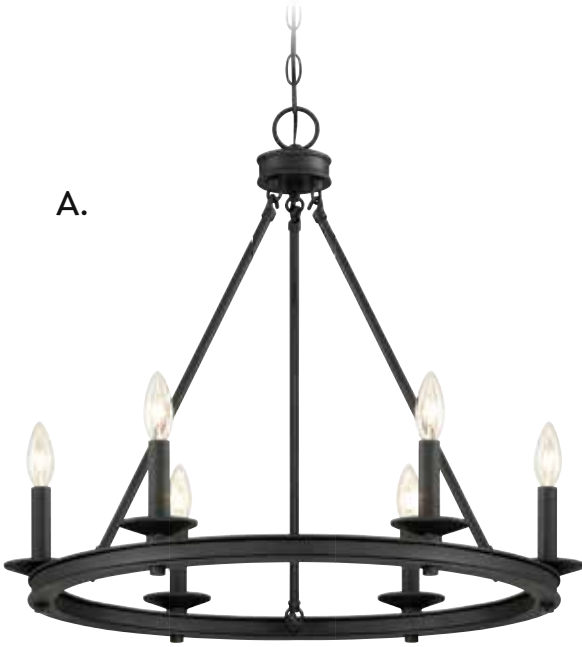

SEVILLE

TODAY'S CLASSIC STYLE

A.

B.

A. 1-4406-15-109
15-Light Chandelier
Polished Nickel Finish
45"W x 43"H
15C 60W
Metal Candle Covers

B. 1-4406-15-89
15-Light Chandelier
Matte Black Finish
45"W x 43"H
15C 60W
Metal Candle Covers

C. 1-4406-15-322
15-Light Chandelier
Warm Brass Finish
45"W x 43"H
15C 60W
Metal Candle Covers

SEVILLE

TODAY'S CLASSIC STYLE

C.

MIDDLETON

TODAY'S CLASSIC STYLE

A. 1-307-6-89

6-Light Chandelier
Matte Black Finish
25"W x 23"H
6C 60W
Metal Candle Covers

B. 1-307-6-109

6-Light Chandelier
Polished Nickel Finish
25"W x 23"H
6C 60W
Metal Candle Covers

C. 1-307-6-322

6-Light Chandelier
Warm Brass Finish
25"W x 23"H
6C 60W
Metal Candle Covers

D. 1-307-6-SN

6-Light Chandelier
Satin Nickel Finish
25"W x 23"H
6C 60W
Metal Candle Covers

E. 1-307-6-44

6-Light Chandelier
Classic Bronze Finish
25"W x 23"H
6C 60W
Metal Candle Covers

MIDDLETON

TODAY'S CLASSIC STYLE

A.

B.

C.

D.