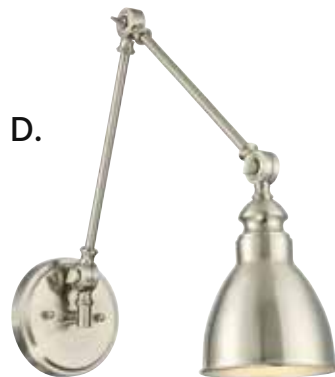

DAKOTA

WALL LIGHTING

A.

B.

C.

D.

E.

Hardwire *only*.

A. 9-960-1-89

1-Light Adjustable Sconce
Matte Black Finish
5-1/2"W x 17"H x 13"E
Adj E 13" - 33-3/4"
1E 60W
150° Swivel

B. 9-960-1-13

1-Light Adjustable Sconce
English Bronze Finish
5-1/2"W x 17"H x 13"E
Adj E 13" - 33-3/4"
1E 60W
150° Swivel

C. 9-960-1-322

1-Light Adjustable Sconce
Warm Brass Finish
5-1/2"W x 17"H x 13"E
Adj E 13" - 33-3/4"
1E 60W
150° Swivel

D. 9-960-1-SN

1-Light Adjustable Sconce
Satin Nickel Finish
5-1/2"W x 17"H x 13"E
Adj E 13" - 33-3/4"
1E 60W
150° Swivel

E. 9-960-1-109

1-Light Adjustable Sconce
Polished Nickel Finish
5-1/2"W x 17"H x 13"E
Adj E 13" - 33-3/4"
1E 60W
150° Swivel