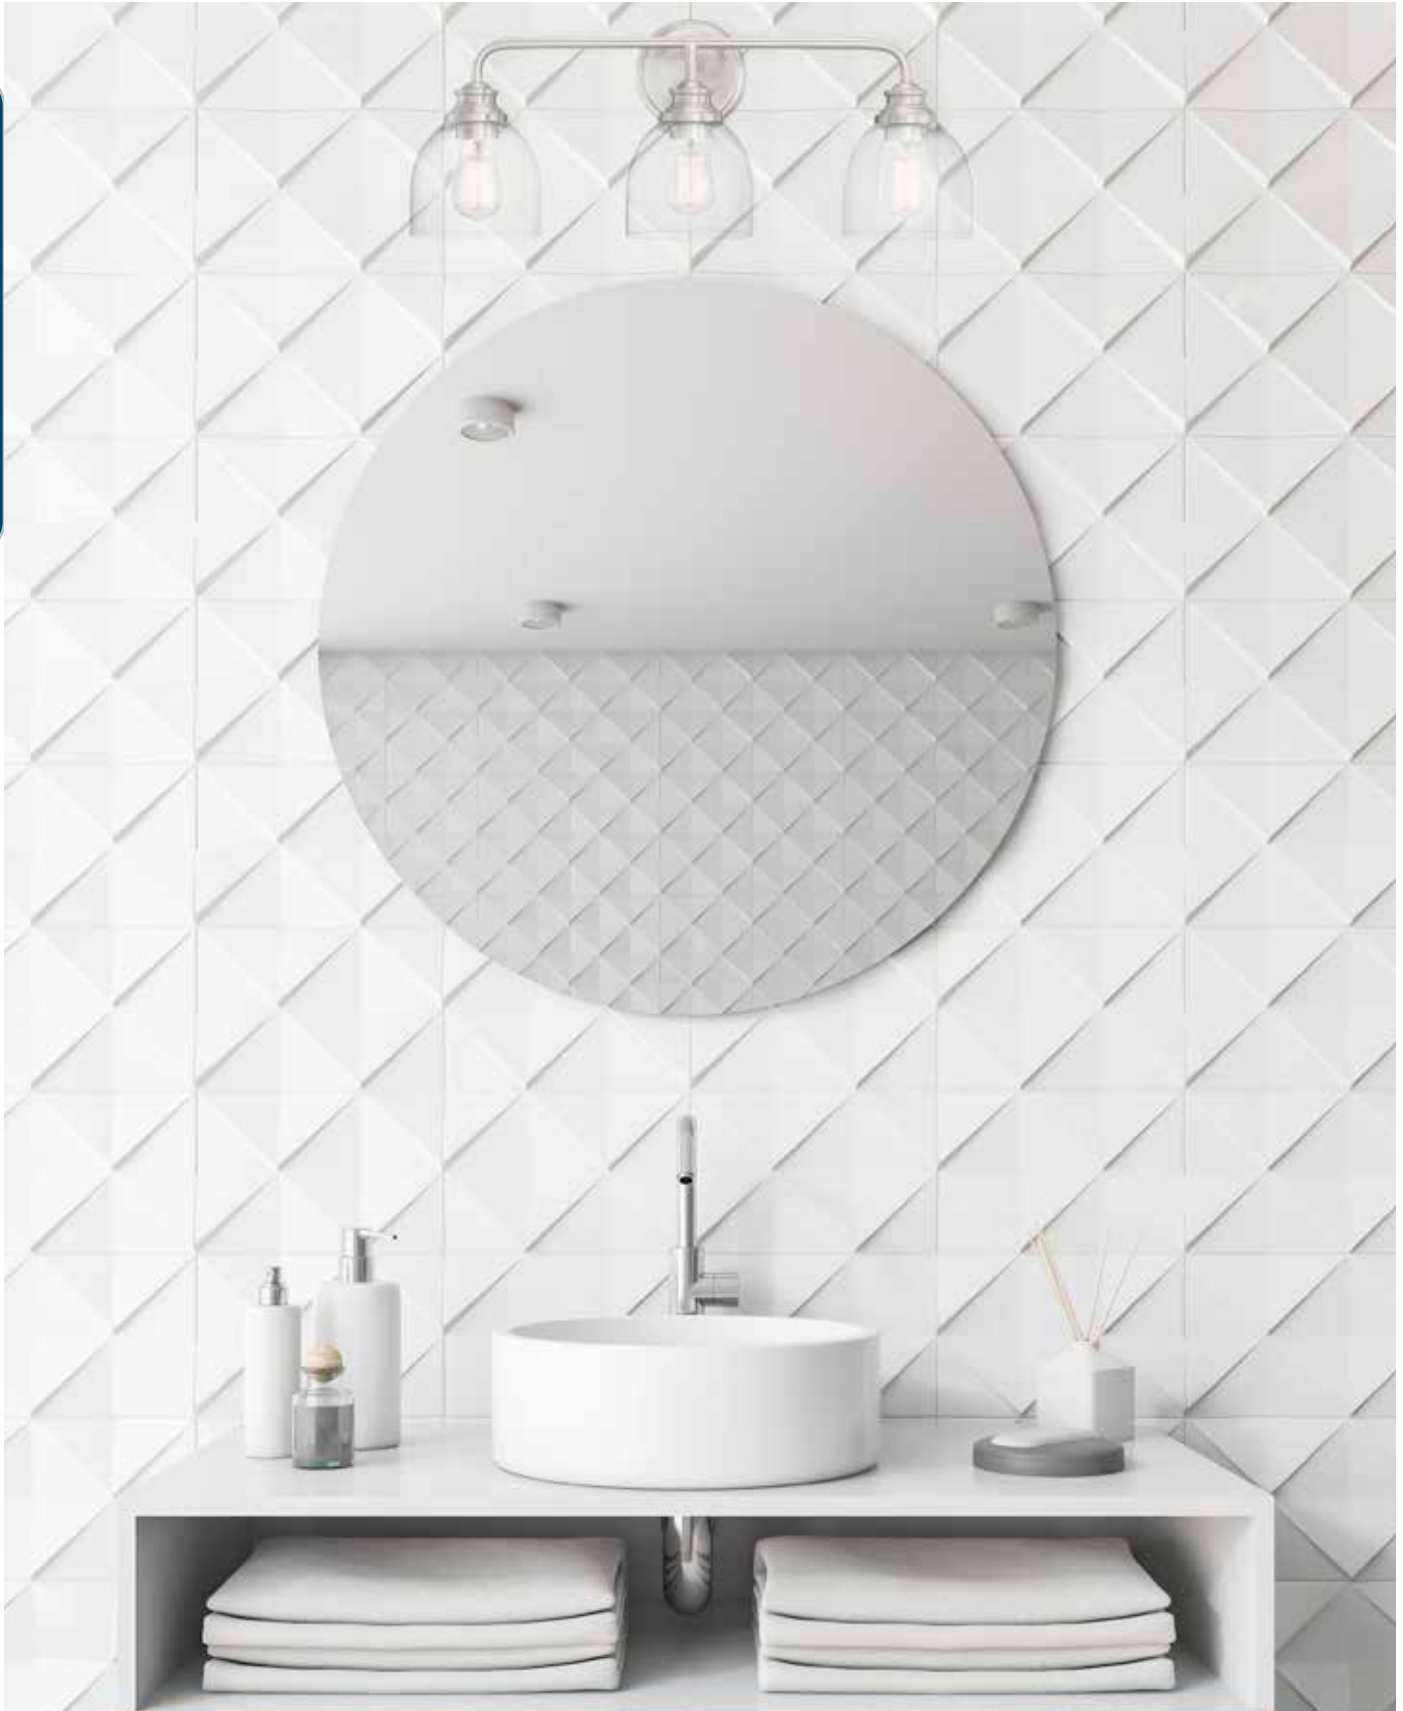

3-Light Bath Bar
English Bronze Finish
28-1/2"W x 10"H x
7-1/2"E
3E 60W
Clear Glass

F. 8-9130-4-13

4-Light Bath Bar
English Bronze Finish
38"W x 10"H x 7-1/2"E
4E 60W
Clear Glass

DRAKE

POUR LE BAIN

Fixtures may be mounted as either **Uplight** or **Downlight**.