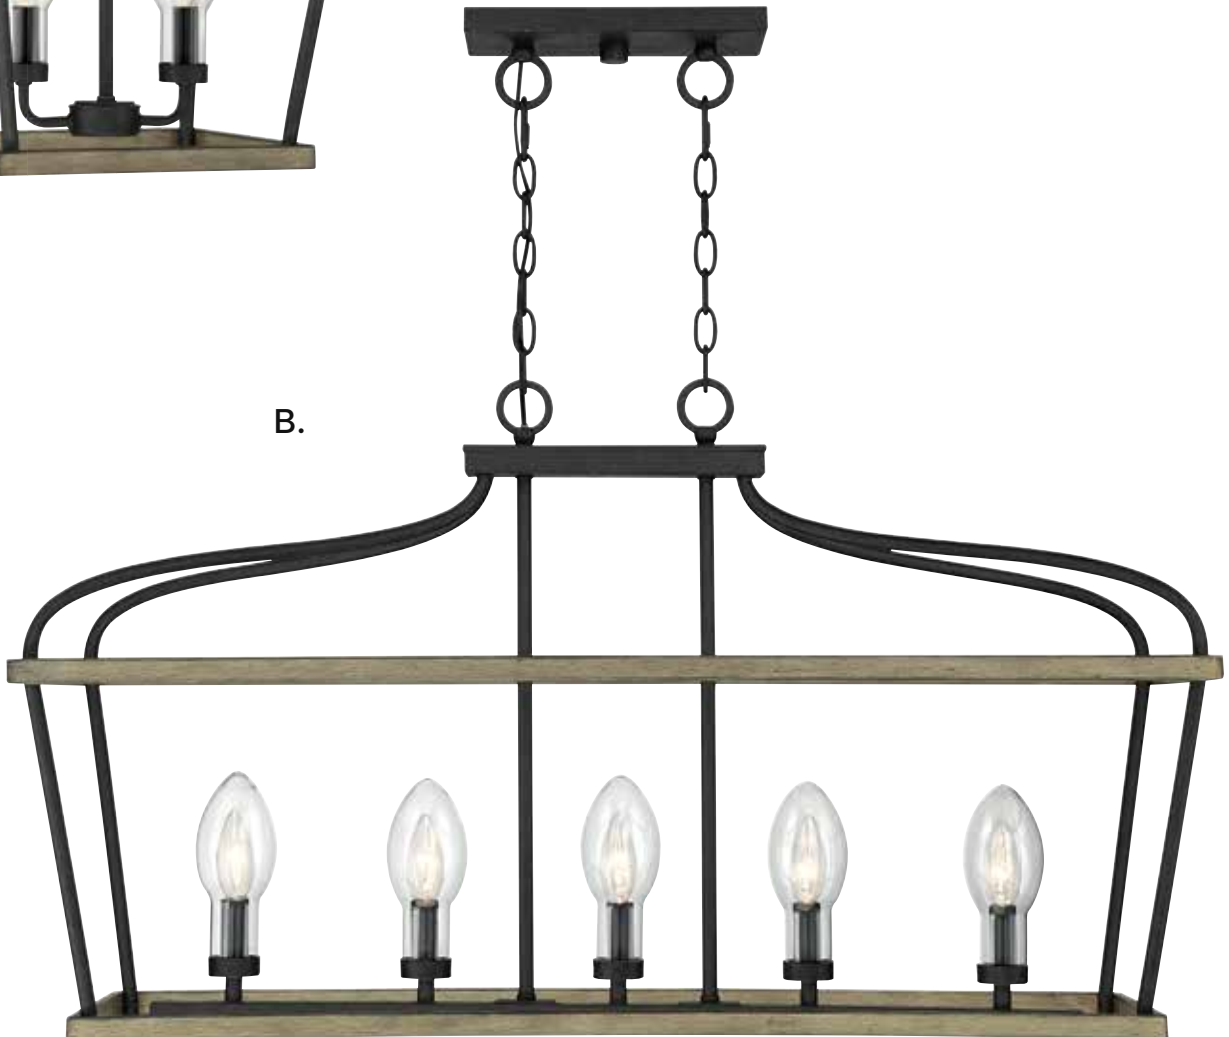

A. **3-0130-2-70**
2-Light Outdoor Chandelier
Weathered Finish
14"W x 23"H
2C 60W
Clear Glass
Metal Candle Covers
UL Damp Rated

B. **1-0131-5-70**
5-Light Outdoor Linear Chandelier
Weathered Finish
37-1/2"L x 14"W x 20-1/2"H
5C 60W
Clear Glass
Metal Candle Covers
UL Damp Rated

B.