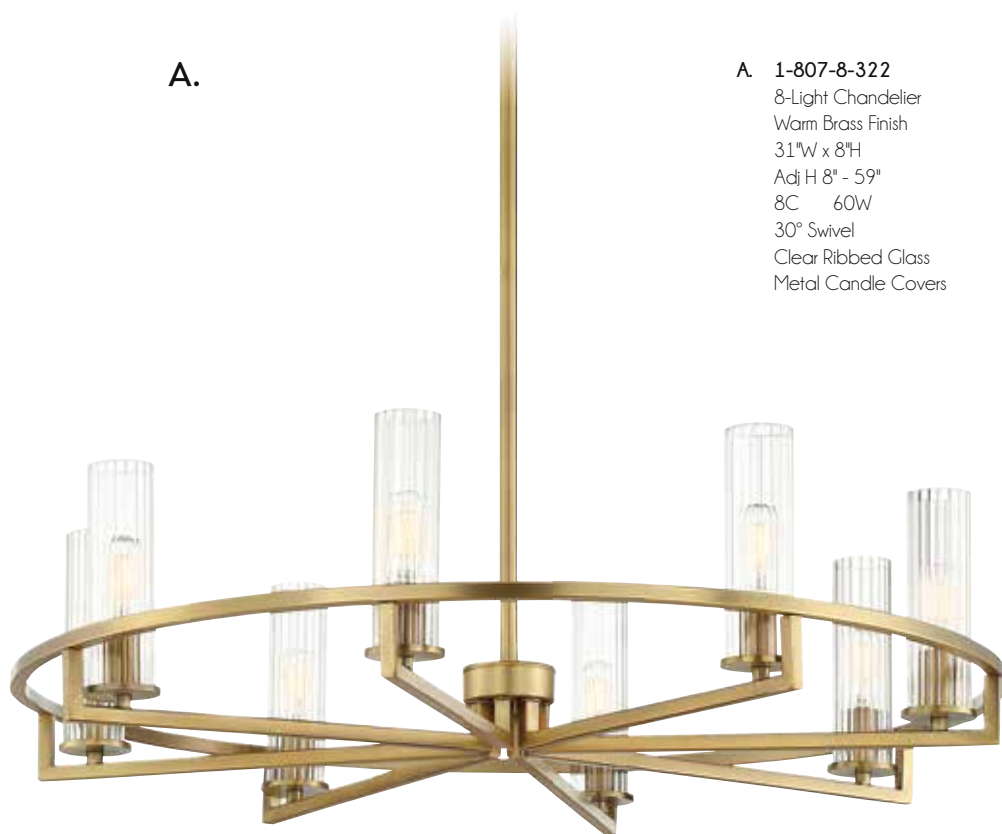

PRESCOTT

TODAY'S CLASSIC STYLE

A. 7-0600-6-322
6-Light Pendant
Warm Brass Finish
28"W x 28"H
6C 60W
Clear Beveled Glass
Metal Candle Covers

B. 7-0600-6-SN
6-Light Pendant
Satin Nickel Finish
28"W x 28"H
6C 60W
Clear Beveled Glass
Metal Candle Covers

A. 1-807-8-322
8-Light Chandelier
Warm Brass Finish
31"W x 8"H
Adj H 8" - 59"
8C 60W
30° Swivel
Clear Ribbed Glass
Metal Candle Covers

B.

B. 1-806-6-322
6-Light Chandelier
Warm Brass Finish
26"W x 8"H
Adj H 8" - 59"
6C 60W
30° Swivel
Clear Ribbed Glass
Metal Candle Covers