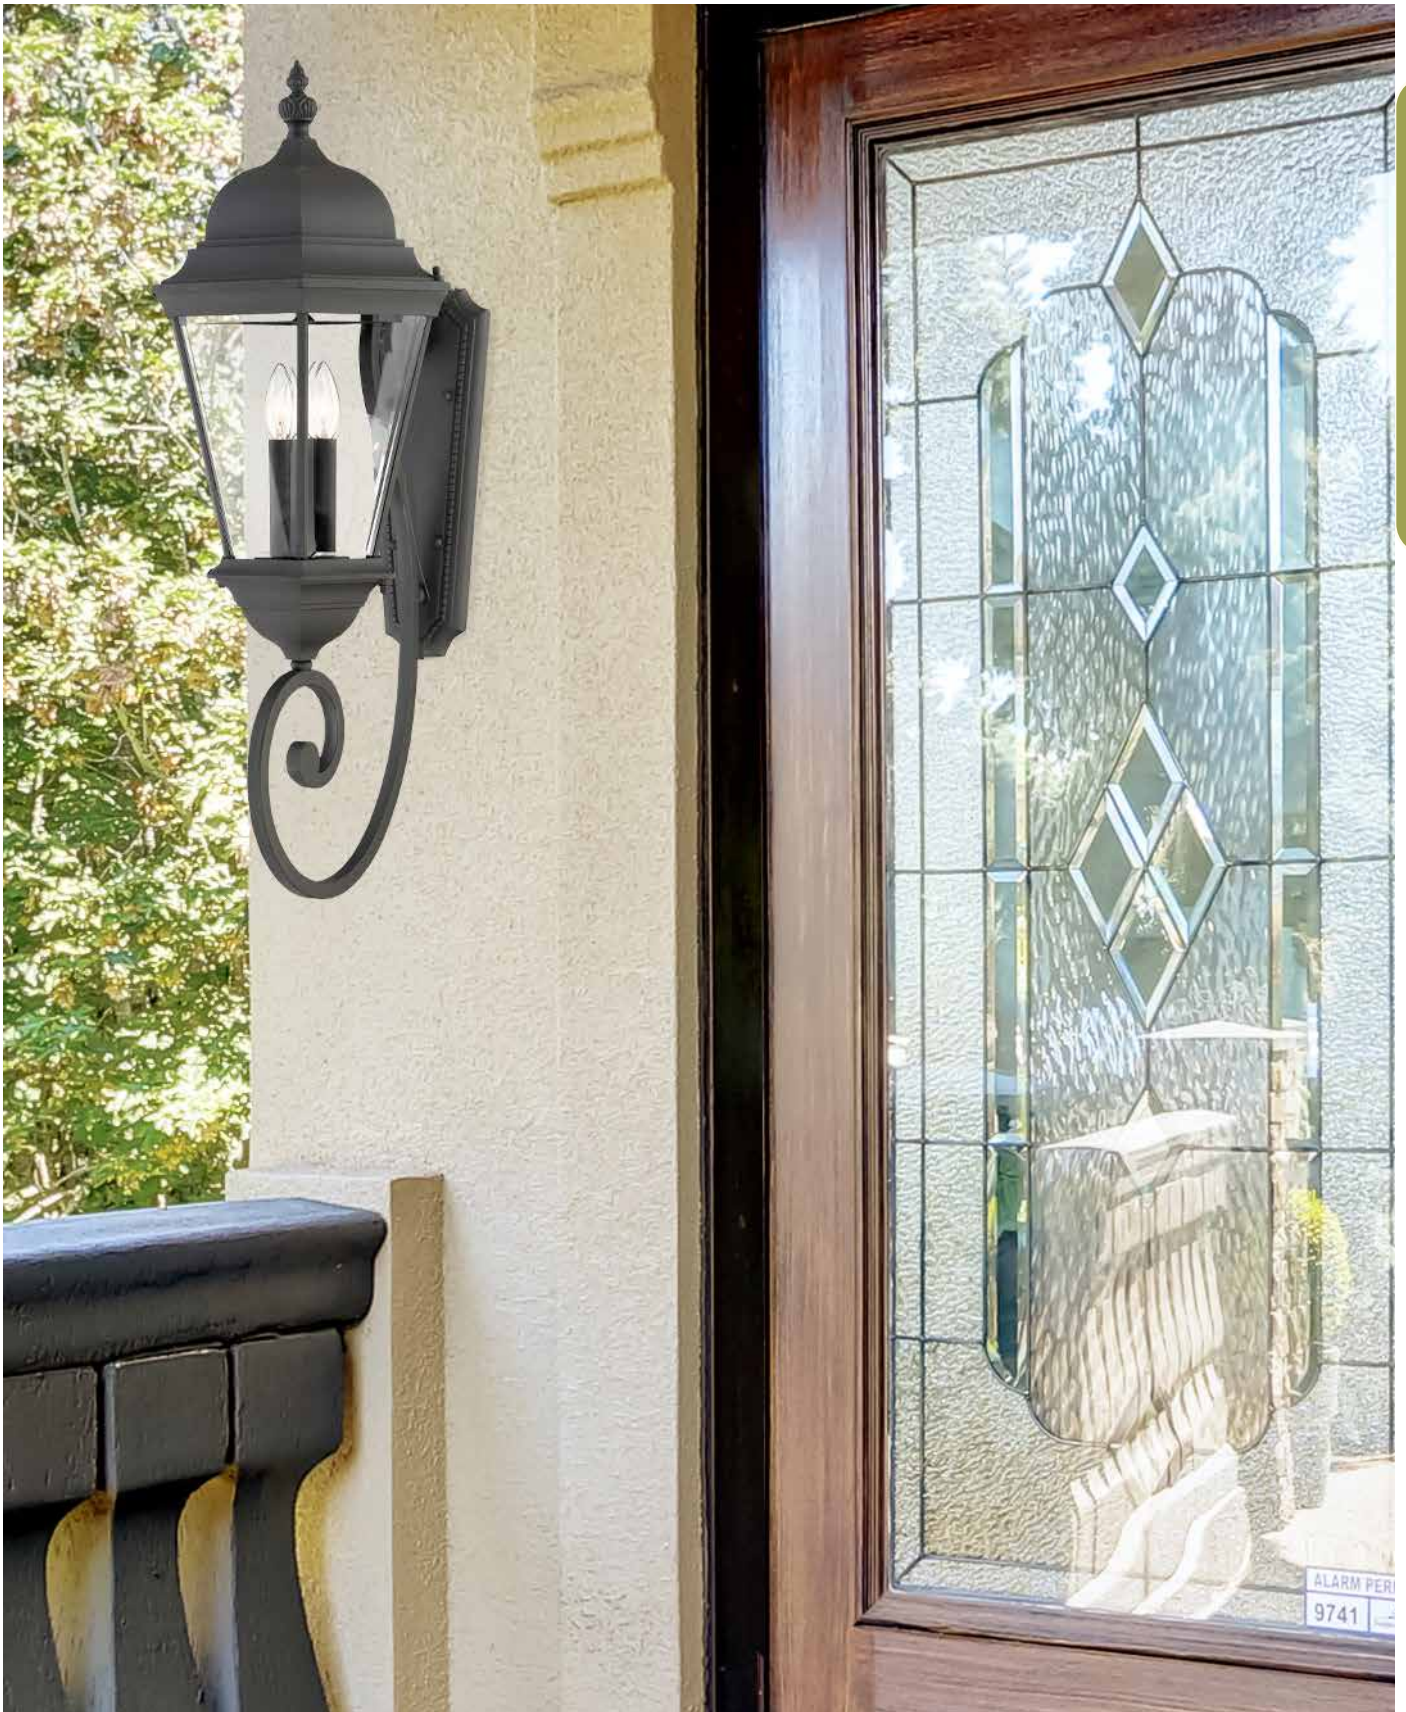

WAKEFIELD

OUTDOOR