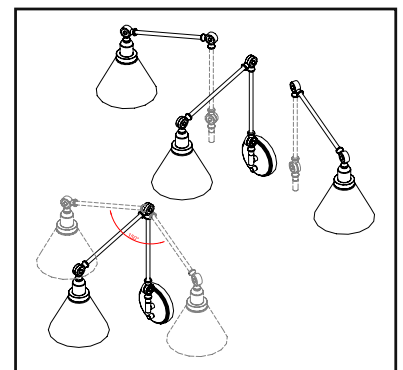

Switch on backplate, comes with **Cord & Plug**, and **Hardwire**.

F. 9-9131CP-1-13
1-Light Adjustable Sconce
English Bronze Finish
7-1/2"W x 17"H x 14"E
Adj E 14" - 34-1/2"
1E 60W
150° Swivel
Clear Glass

G. 9-9131CP-1-89
1-Light Adjustable Sconce
Matte Black Finish
7-1/2"W x 17"H x 14"E
Adj E 14" - 34-1/2"
1E 60W
150° Swivel
Clear Glass

H. 9-9131CP-1-322
1-Light Adjustable Sconce
Warm Brass Finish
7-1/2"W x 17"H x 14"E
Adj E 14" - 34-1/2"
1E 60W
150° Swivel
Clear Glass

I. 9-9131CP-1-109
1-Light Adjustable Sconce
Polished Nickel Finish
7-1/2"W x 17"H x 14"E
Adj E 14" - 34-1/2"
1E 60W
150° Swivel
Clear Glass

J. 9-9131CP-1-SN
1-Light Adjustable Sconce
Satin Nickel Finish
7-1/2"W x 17"H x 14"E
Adj E 14" - 34-1/2"
1E 60W
150° Swivel
Clear Glass