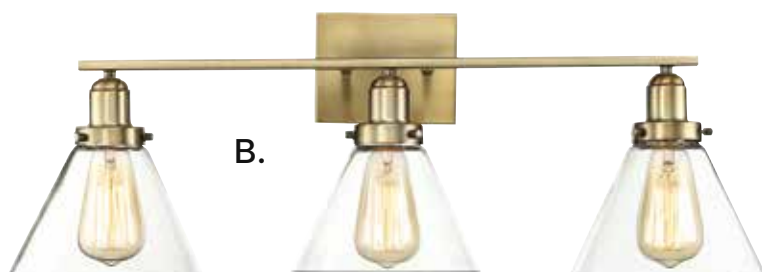

DRAKE

POUR LE BAIN

Fixtures may be mounted as either **Uplight** or **Downlight**.