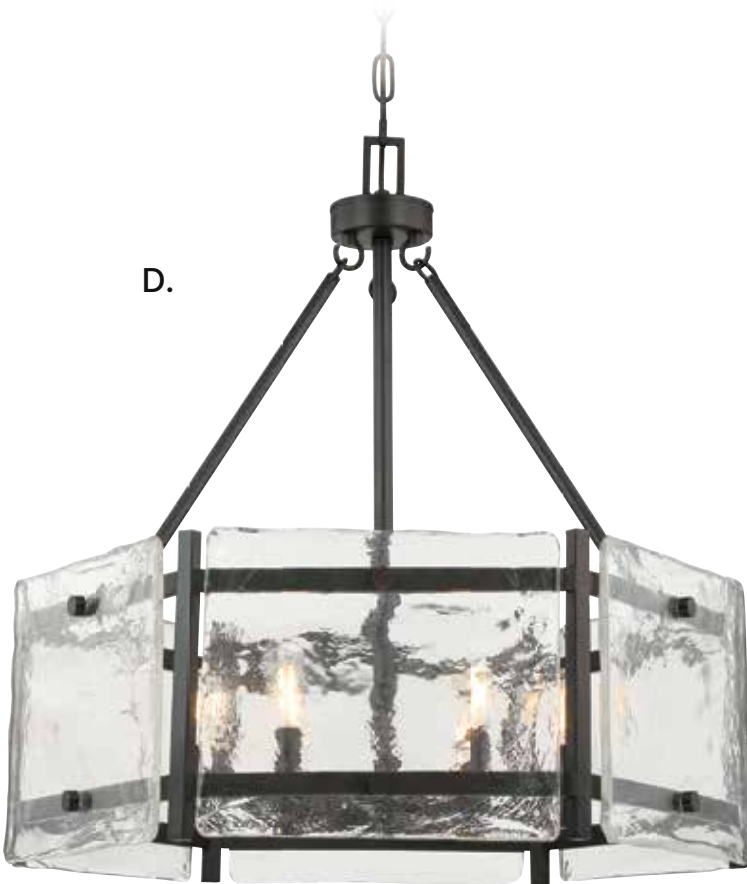

B.

C.

D.

E.

A. 1-3043-5-13
5-Light Linear Chandelier
English Bronze Finish
45-1/8"L x 7"W x 30-1/4"H
5E 60W
Clear Water Piastra Glass

B. 6-3042-4-13
4-Light Semi-Flush
English Bronze Finish
14"W x 13-3/4"H
4C 60W
Clear Water Piastra Glass
Metal Candle Covers