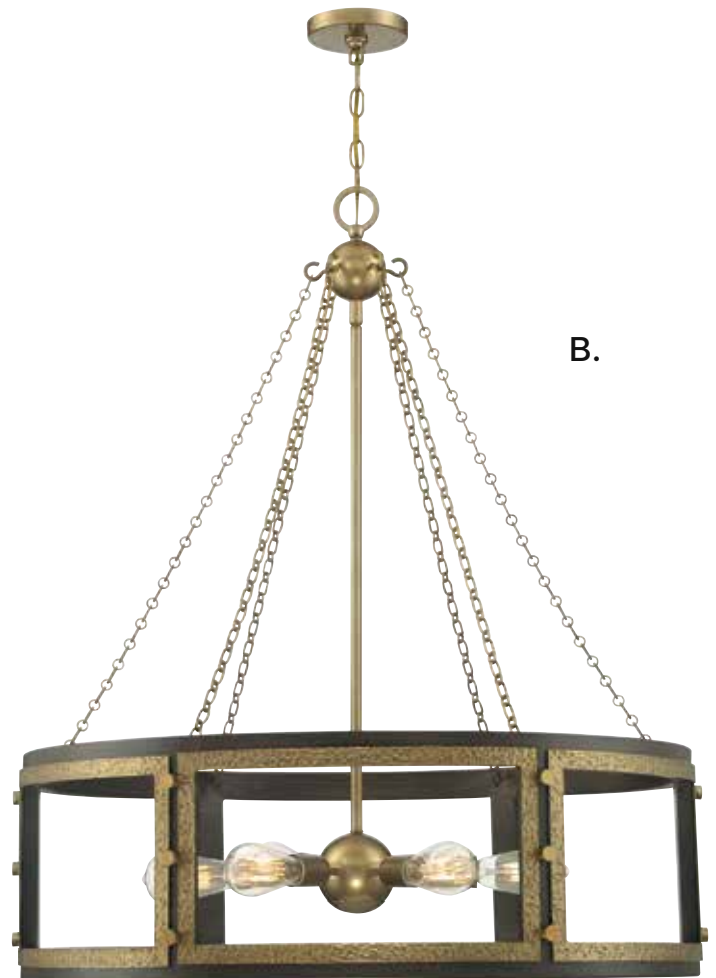

- A. **1-1490-4-170**
  4-Light Pendant
  Burnished Brass w/ Walnut Finish
  26"W x 28-1/2"H
  4E 60W
- B. **1-1491-6-170**
  6-Light Pendant
  Burnished Brass w/ Walnut Finish
  34"W x 40"H
  6E 60W