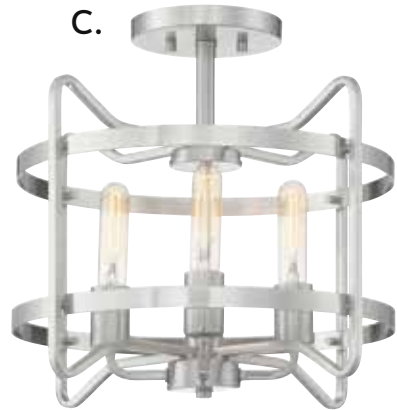

KENT

CEILING

A. KENT
6-4900-4-89
4-Light Semi-Flush
Matte Black Finish
16"W x 14-3/4"H
4E 60W
Metal Candle Covers

B. KENT
6-4900-4-322
4-Light Semi-Flush
Warm Brass Finish
16"W x 14-3/4"H
4E 60W
Metal Candle Covers

C. KENT
6-4900-4-SN
4-Light Semi-Flush
Satin Nickel Finish
16"W x 14-3/4"H
4E 60W
Metal Candle Covers

D. LACEY
6-2706-3-322
16" Flush Mount
Warm Brass Finish
16"W x 8-1/2"H
3E 60W
White Fabric Shade

E. LACEY
6-2706-3-109
16" Flush Mount
Polished Nickel Finish
16"W x 8-1/2"H
3E 60W
White Fabric Shade

F. LACEY
6-2706-3-44
16" Flush Mount
Classic Bronze Finish
16"W x 8-1/2"H
3E 60W
White Fabric Shade