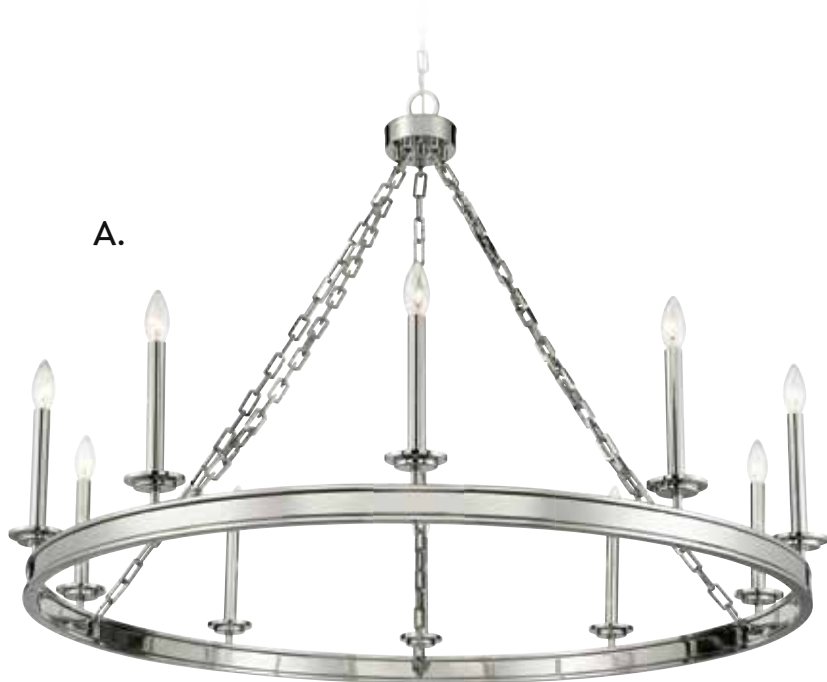

TODAY'S CLASSIC STYLE

SEVILLE

TODAY'S CLASSIC STYLE

A. **1-4404-8-109**
8-Light Chandelier
Polished Nickel Finish
34"W x 29-1/2"H
8C 60W
Metal Candle Covers

B. **1-4404-8-89**
8-Light Chandelier
Matte Black Finish
34"W x 29-1/2"H
8C 60W
Metal Candle Covers

C. **1-4404-8-322**
8-Light Chandelier
Warm Brass Finish
34"W x 29-1/2"H
8C 60W
Metal Candle Covers

SEVILLE

TODAY'S CLASSIC STYLE

A.

A. 1-4405-10-109
10-Light Chandelier
Polished Nickel Finish
45"W x 33"H
10C 60W
Metal Candle Covers