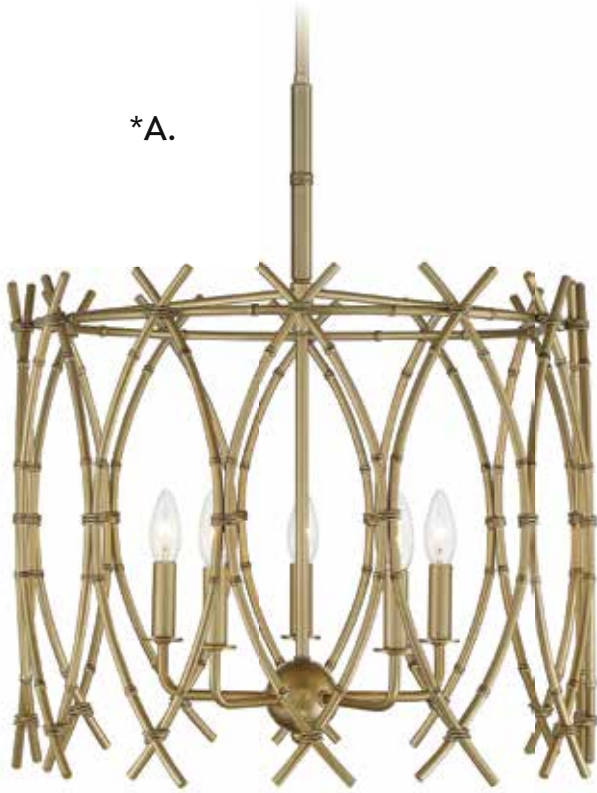

CORNWALL

*A.

- A. 7-7776-5-171**
5-Light Pendant
Burnished Brass Finish
22"W x 24"H
Adj H 24" - 78"
5C 60W
30° Swivel
Dual Swivel Mount
Metal Candle Covers

**B.

- B. 1-7775-5-171**
5-Light Linear Chandelier
Burnished Brass Finish
40"L x 8-1/2"W x 16"H
Adj H 16" - 70"
5C 60W
30° Swivel
Dual Swivel Mount
Metal Candle Covers