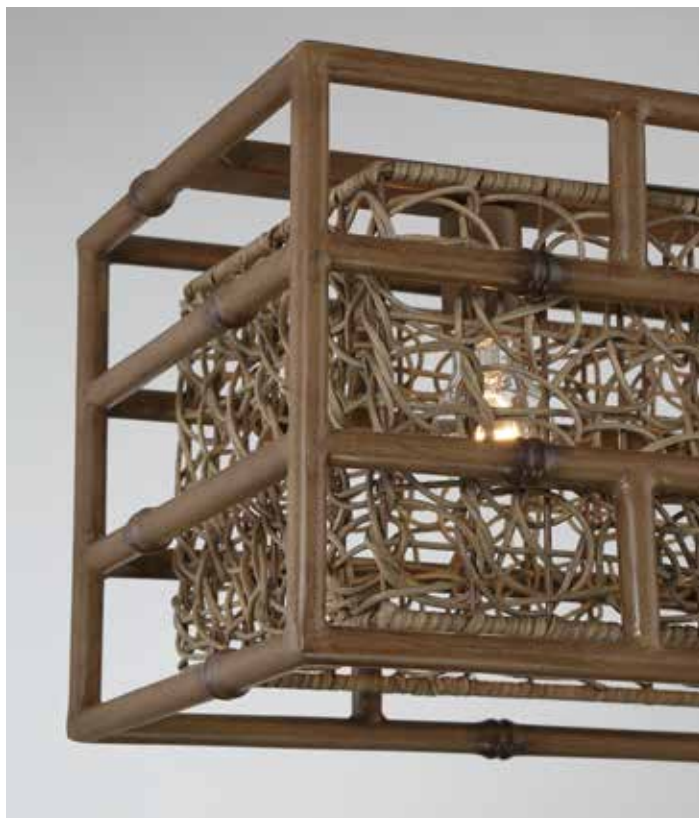

TREVISO

*Options: 7-EXT-184 Extension Rod - 12"(4pcs) & 6"(1pc)

**Options: 7-EXT-184 Extension Rod - 12"(8pcs) & 6"(2pcs)