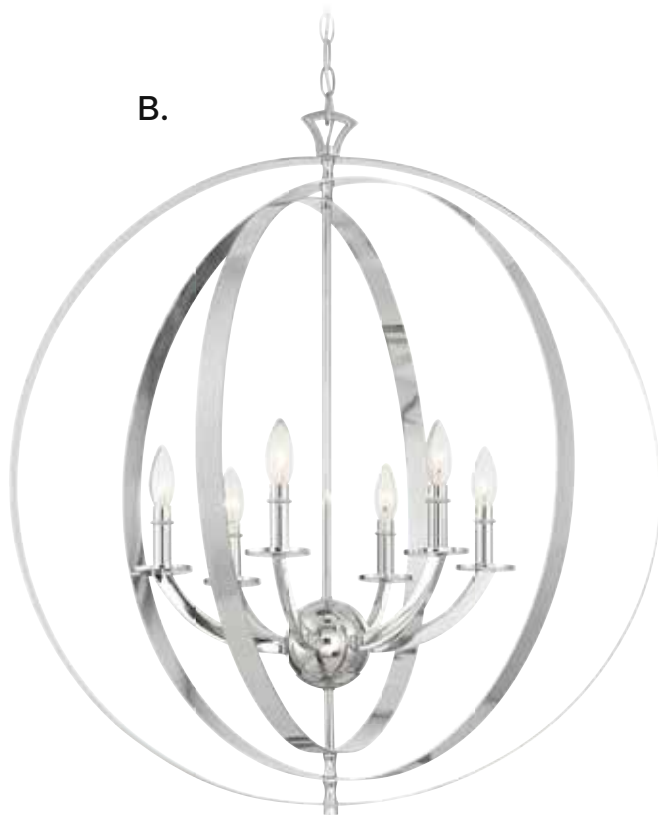

DUMONT

ORBS

A. 7-204-6-322
6-Light Pendant
Warm Brass Finish
32"W x 35-3/4"H
6C 60W
Metal Candle Covers

B. 7-204-6-109
6-Light Pendant
Polished Nickel Finish
32"W x 35-3/4"H
6C 60W
Metal Candle Covers

C. 7-204-6-44
6-Light Pendant
Classic Bronze Finish
32"W x 35-3/4"H
6C 60W
Metal Candle Covers