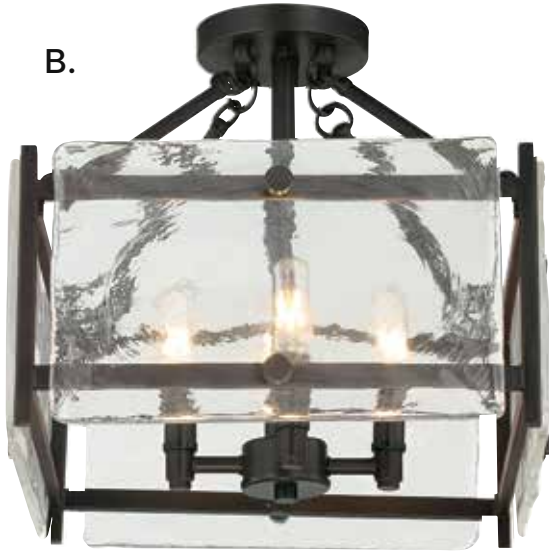

B.

C.

D.

E.

A. 1-3043-5-13
5-Light Linear Chandelier
English Bronze Finish
45-1/8"L x 7"W x 30-1/4"H
5E 60W
Clear Water Piastra Glass

B. 6-3042-4-13
4-Light Semi-Flush
English Bronze Finish
14"W x 13-3/4"H
4C 60W
Clear Water Piastra Glass
Metal Candle Covers