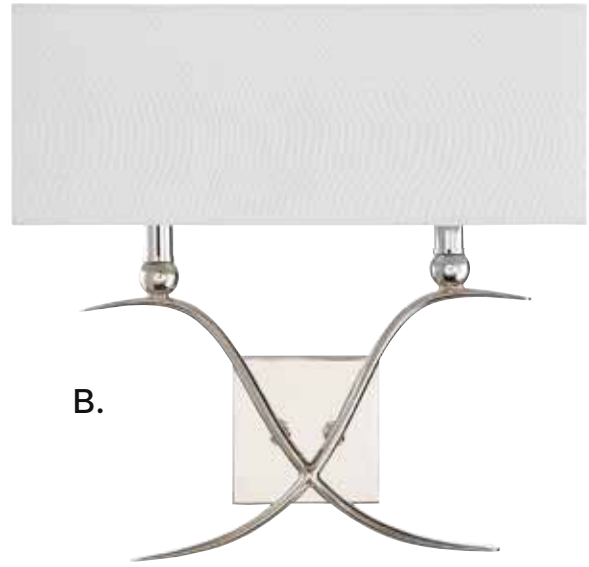

PAYTON

WALL LIGHTING

A.

B.

C.

D.

A. 9-800-2-44
2-Light Sconce
Classic Bronze Finish
16"W x 15-1/2"H x 6"E
2C 60W
White Linen Shade
Metal Candle Covers

B. 9-800-2-109
2-Light Sconce
Polished Nickel Finish
16"W x 15-1/2"H x 6"E
2C 60W
White Linen Shade
Metal Candle Covers

C. 9-800-2-SN
2-Light Sconce
Satin Nickel Finish
16"W x 15-1/2"H x 6"E
2C 60W
White Linen Shade
Metal Candle Covers

D. 9-800-2-322
2-Light Sconce
Warm Brass Finish
16"W x 15-1/2"H x 6"E
2C 60W
White Linen Shade
Metal Candle Covers