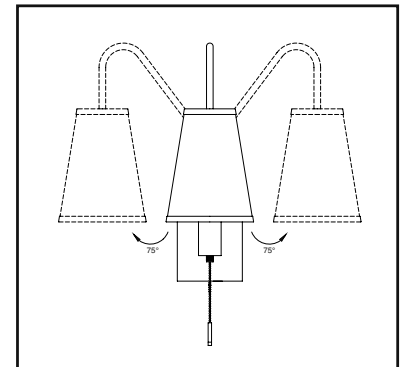

Pull-chain, comes with **Cord & Plug** and **Hardwire**.

F. 9-0900CP-1-13
 1-Light Adjustable Sconce
 English Bronze Finish
 6"W x 18"H x 6"E
 Adj E 6" - 12"
 1E 60W
 150° Swivel
 White Fabric Shade
 Decorative Pull-Chain ON/OFF