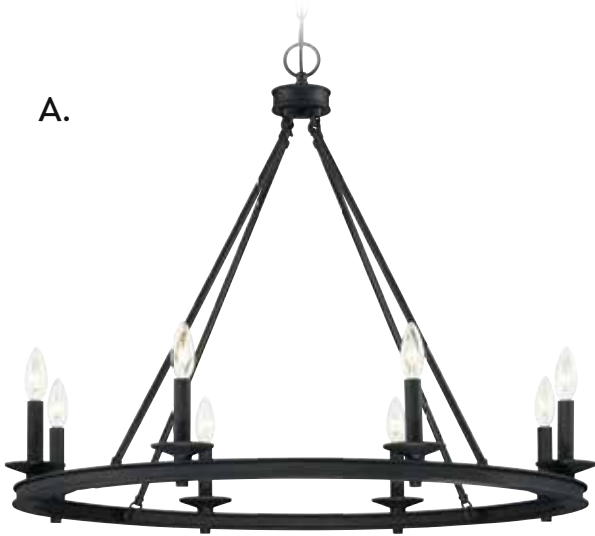

C. 1-4406-15-322
15-Light Chandelier
Warm Brass Finish
45"W x 43"H
15C 60W
Metal Candle Covers

SEVILLE

TODAY'S CLASSIC STYLE

C.

MIDDLETON

TODAY'S CLASSIC STYLE

A. 1-307-6-89

6-Light Chandelier
Matte Black Finish
25"W x 23"H
6C 60W
Metal Candle Covers

B. 1-307-6-109

6-Light Chandelier
Polished Nickel Finish
25"W x 23"H
6C 60W
Metal Candle Covers

C. 1-307-6-322

6-Light Chandelier
Warm Brass Finish
25"W x 23"H
6C 60W
Metal Candle Covers

D. 1-307-6-SN

6-Light Chandelier
Satin Nickel Finish
25"W x 23"H
6C 60W
Metal Candle Covers

E. 1-307-6-44

6-Light Chandelier
Classic Bronze Finish
25"W x 23"H
6C 60W
Metal Candle Covers

MIDDLETON

TODAY'S CLASSIC STYLE

A.

B.

C.

D.

E.

MIDDLETON

TODAY'S CLASSIC STYLE

A.

B.

C.

D.

E.