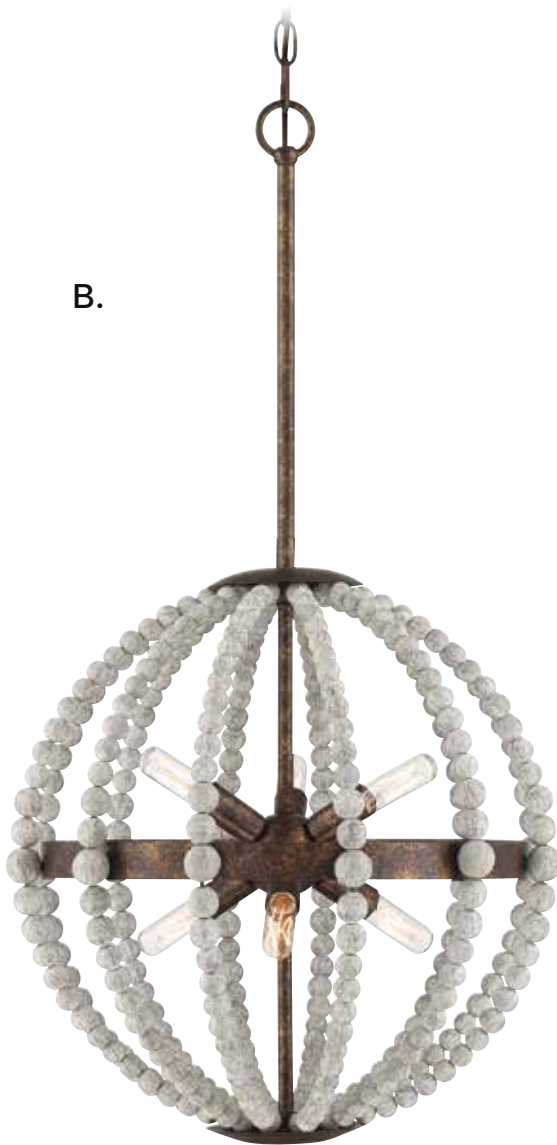

DESOTO

ORBES

A.

B.

A. 7-9991-8-94
8-Light Pendant
Avignon Finish
22-5/8"W x 37"H
8C 60W
Wooden Beads

B. 7-9990-6-94
6-Light Pendant
Avignon Finish
18"W x 33"H
6C 60W
Wooden Beads

FINDLAY

ORBES