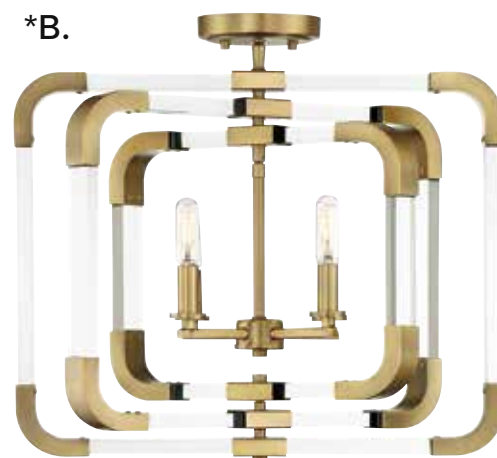

ROTTERDAM

CEILING

*A.

*B.

A. 6-1662-4-109
 4-Light Convertible
 Semi-Flush/Pendant
 Polished Nickel Finish
 20"W x 18"H
 Adj H 18" - 75"
 4C 60W
 30° Swivel
 Optic Acrylic
 Metal Candle Covers

B. 6-1662-4-322
 4-Light Convertible
 Semi-Flush/Pendant
 Warm Brass Finish
 20"W x 18"H
 Adj H 18" - 75"
 4C 60W
 30° Swivel
 Optic Acrylic
 Metal Candle Covers