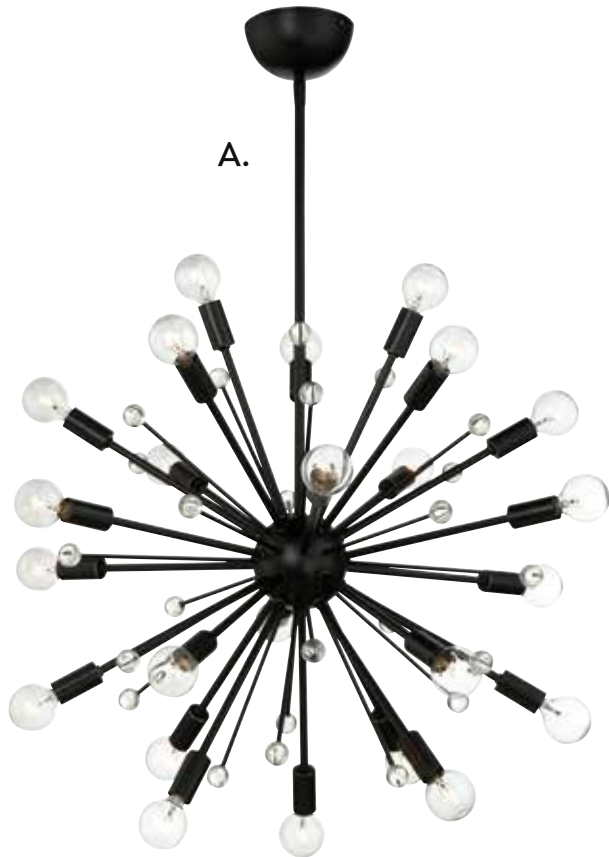

GALEA

MID-CENTURY

Options: 7-EXT- Extension Rod - 12"(4pcs) & 6"(1pc)