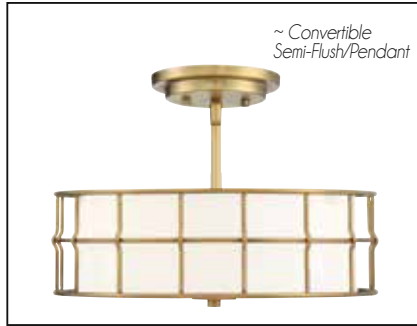

HAYDEN

TODAY'S CLASSIC STYLE

BRIAN THOMAS
COLLECTION

*Options: 7-EXT-322 Extension Rod - 9-1/2"   **Options: 7-EXTLG-322 Extension Rod - 12"