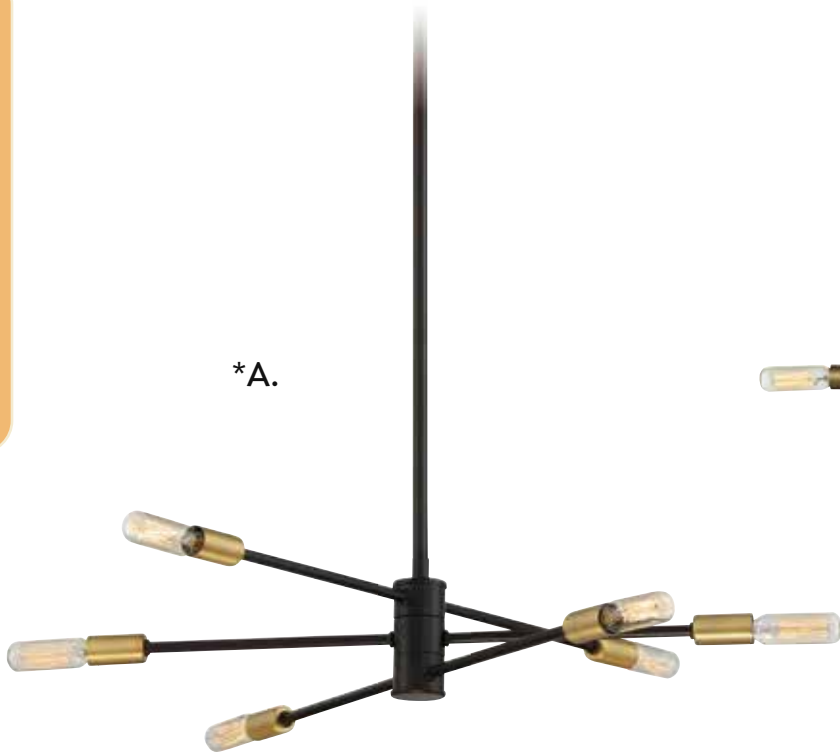

D. 9-7004-2-77
Adjustable 2-Light Sconce
Bronze w/ Brass Accents Finish
16"W x 19"H x 3-1/2"E
2C 60W

LYRIQUE

MID-CENTURY

*B.

*C.

*Options: 7-EXT- Extension Rod - 12"(4pcs) & 6"(1pc)

The arms of the **Chandeliers and **Sconce** are adjustable and can rotate into different positions

LYRIQUE

MID-CENTURY

*Options: 7-EXT- Extension Rod - 12"(4pcs) & 6"(1pc)

**The arms of the Chandeliers are adjustable and can rotate into different positions

LYRIQUE

MID-CENTURY

A. 1-7000-6-77

Adjustable 6-Light Chandelier
Bronze w/ Brass Accents Finish
21-3/4"W x 7"H
Adj H 7" - 61"
6C 60W
30° Swivel