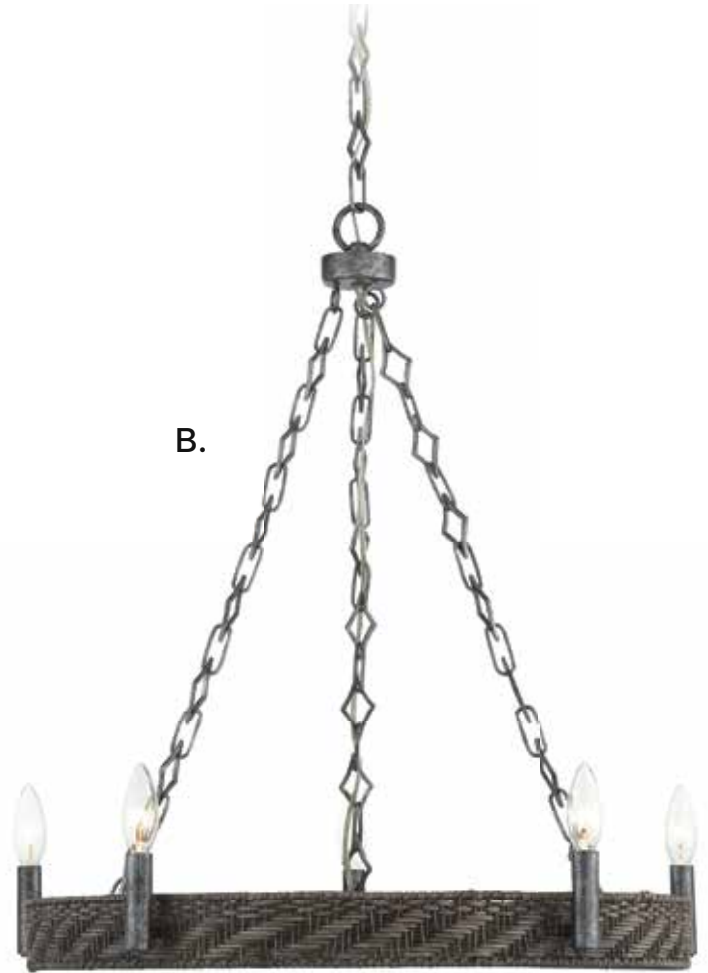

TRIPOLI

TREVISO

LIGHTING ORGANICS

*A.

BRIAN THOMAS
COLLECTION

A. 7-7912-5-184
5-Light Pendant
Grapevine Finish
25-3/4"W x 8"H
Adj H 8" - 63"
5C 60W
30° Swivel
Dual Swivel Mount
Grapevine Accents

B. 1-7913-6-184
6-Light Linear Chandelier
Grapevine Finish
48-1/2"L x 12"W x 10-1/2"H
Adj H 10-1/2" - 64-1/2"
6E 60W
30° Swivel
Dual Swivel Mount
Grapevine Accents