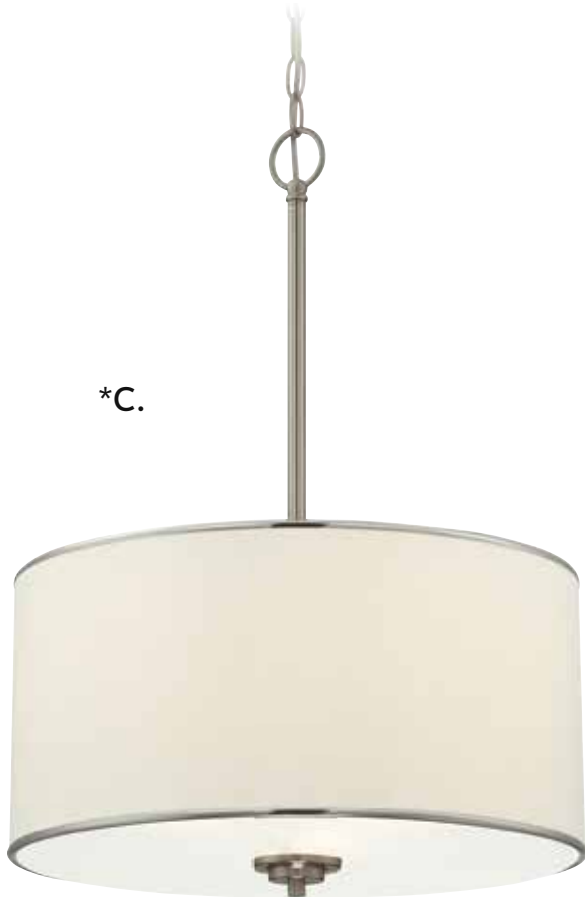

GROVE

PENDANTS / LANTERNS

*C.

A. 6-1501-2-SN
2-Light Semi-Flush
Satin Nickel Finish
14"W x 11-3/4"H
2E 60W
White Fabric Shade

B. 6-1501-2-13
2-Light Semi-Flush
English Bronze Finish
14"W x 11-3/4"H
2E 60W
Cream Fabric Shade

C. 7-1502-3-SN
3-Light Pendant
Satin Nickel Finish
18"W x 25"H
3E 60W
White Fabric Shade

D. 7-1502-3-13
3-Light Pendant
English Bronze Finish
18"W x 25"H
3E 60W
Cream Fabric Shade

Options: 7-EXT- Extension Rod - 9-1/2"