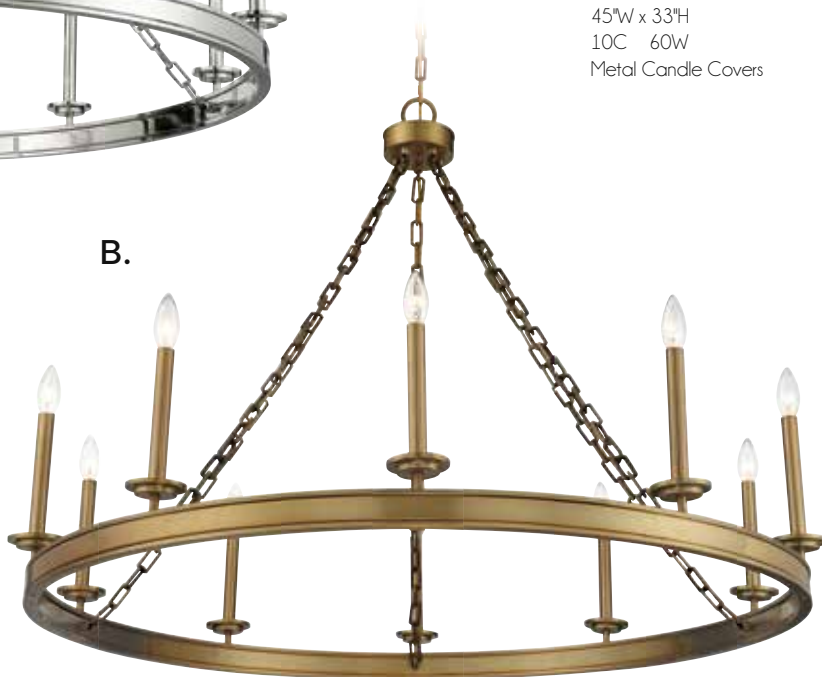

TODAY'S CLASSIC STYLE

SEVILLE

TODAY'S CLASSIC STYLE

A. **1-4404-8-109**
8-Light Chandelier
Polished Nickel Finish
34"W x 29-1/2"H
8C 60W
Metal Candle Covers

B. **1-4404-8-89**
8-Light Chandelier
Matte Black Finish
34"W x 29-1/2"H
8C 60W
Metal Candle Covers

C. **1-4404-8-322**
8-Light Chandelier
Warm Brass Finish
34"W x 29-1/2"H
8C 60W
Metal Candle Covers

SEVILLE

TODAY'S CLASSIC STYLE

A.

A. 1-4405-10-109
10-Light Chandelier
Polished Nickel Finish
45"W x 33"H
10C 60W
Metal Candle Covers

B. 1-4405-10-322
10-Light Chandelier
Warm Brass Finish
45"W x 33"H
10C 60W
Metal Candle Covers

C. 1-4405-10-89
10-Light Chandelier
Matte Black Finish
45"W x 33"H
10C 60W
Metal Candle Covers

B.

C.

SEVILLE

TODAY'S CLASSIC STYLE