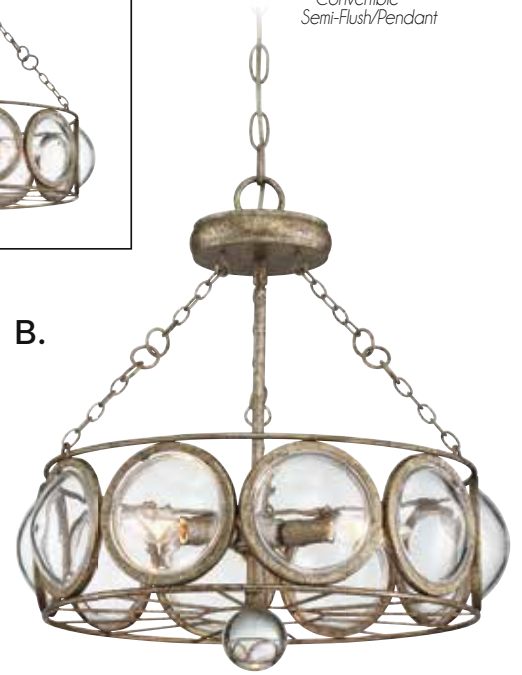

~ Convertible
Semi-Flush/Pendant