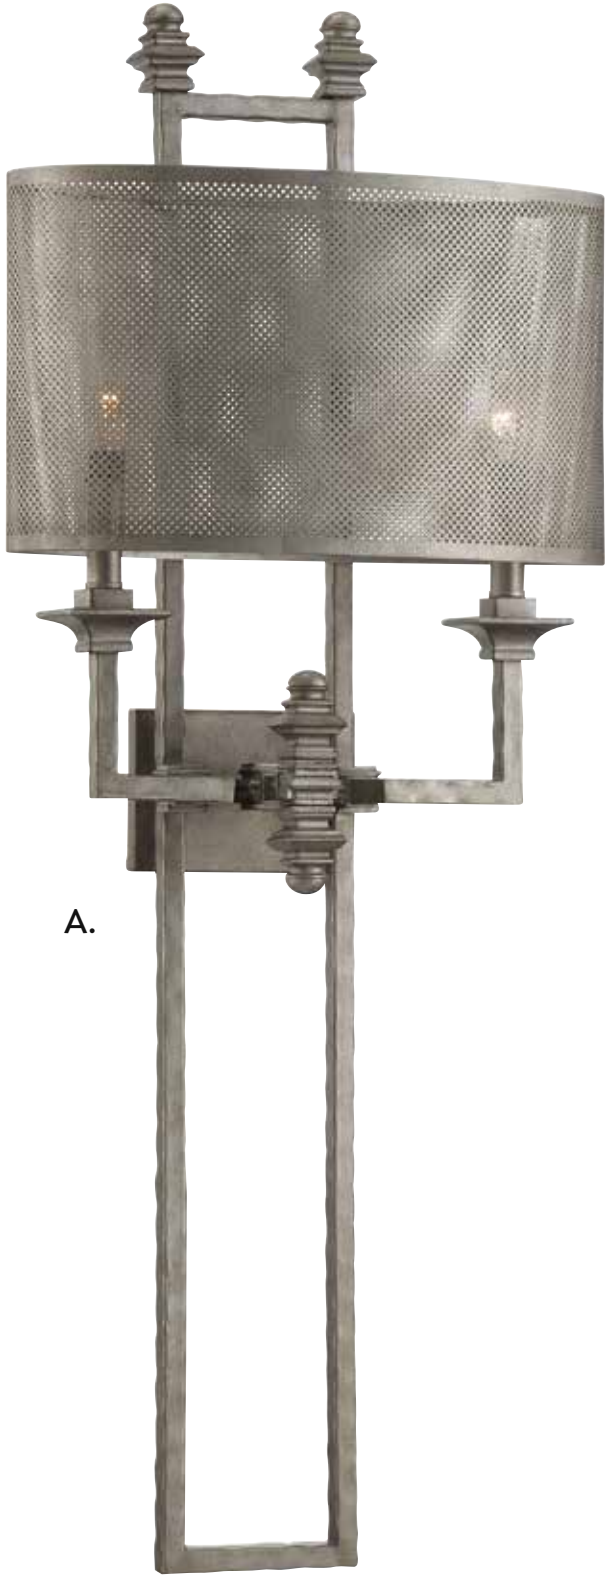

C.

WALL LIGHTING

WALL LIGHTING

A.