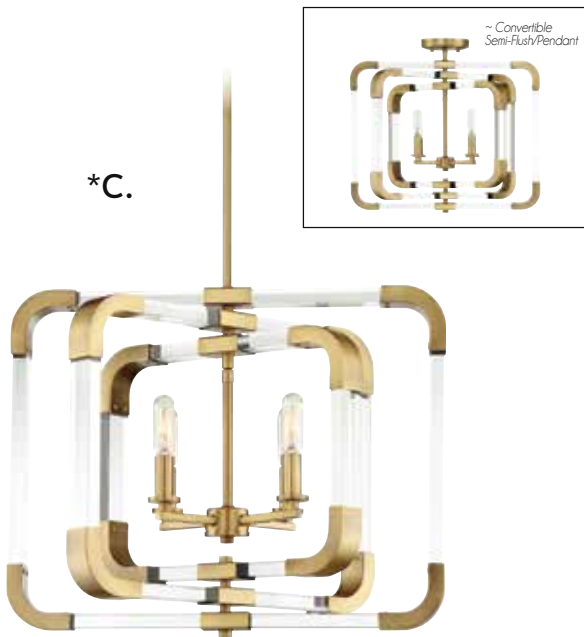

ROTTERDAM

TODAY'S CLASSIC STYLE

**A.

*B.

*C.

**D.

BRIAN THOMAS
COLLECTION

*Options: 7-EXT- Extension Rod - 12"(4pcs) & 6"(1pc)

**Options: 7-EXTLG- Extension Rod - 12"(4pcs) & 6"(1pc)

***The rings of the Rotterdam Collection are adjustable and can rotate into different positions.