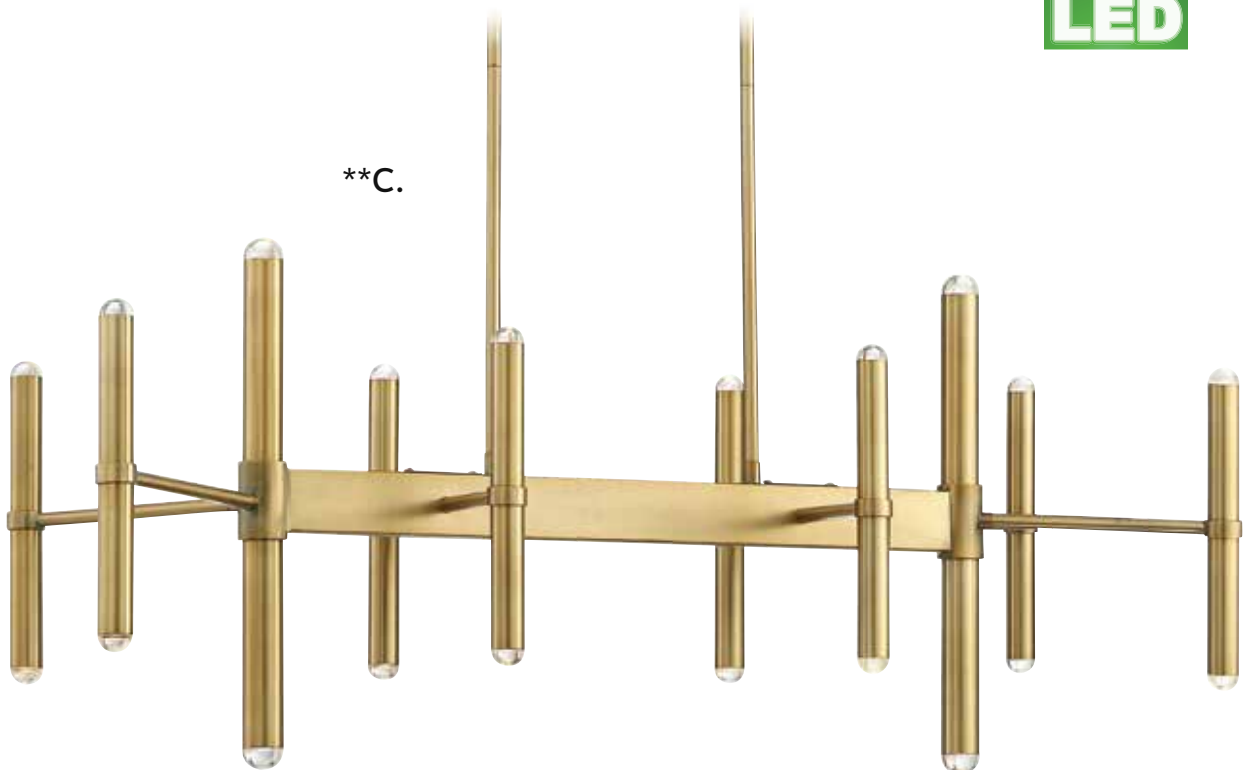

MEDINA

MID-CENTURY

*Options: 7-EXT-SN Extension Rod - 12"(4pcs) & 6"(1pc)

**Options: 7-EXT-SN Extension Rod - 12"(8pcs) & 6"(2pcs)

BARNUM

MID-CENTURY

A. 1-2600-18-322
18-Light LED Chandelier
Warm Brass Finish
26"W x 14-1/2"H
Adj H 14-1/2" - 71-1/2"
18C9-2W LED Dimmable -
130 Lumens, 3000K, 80 CRI (per bulb)
30° Swivel
G9 Bulbs Included

B. 9-2602-6-322
6-Light LED Sconce
Warm Brass Finish
10"W x 14-1/2"H x 4"E
6C9-2W LED Dimmable -
130 Lumens, 3000K, 80 CRI (per bulb)
G9 Bulbs Included

C. 1-2601-20-322
20-Light LED Linear Chandelier
Warm Brass Finish
38"L x 12"W x 15"H
Adj H 15" - 72"
20C9-2W LED Dimmable -
130 Lumens, 3000K, 80 CRI (per bulb)
30° Swivel
G9 Bulbs Included

BARNUM

MID-CENTURY

LED

*Options: 7-EXT-322 Extension Rod - 12"(4pcs) & 6"(1pc) **Options: 7-EXT-322 Extension Rod - 12"(8pcs) & 6"(2pcs)

LYRIQUE

MID-CENTURY

A. 9-7004-2-109
Adjustable 2-Light Sconce
Polished Nickel Finish
16"W x 19"H x 3-1/2"E
2C 60W