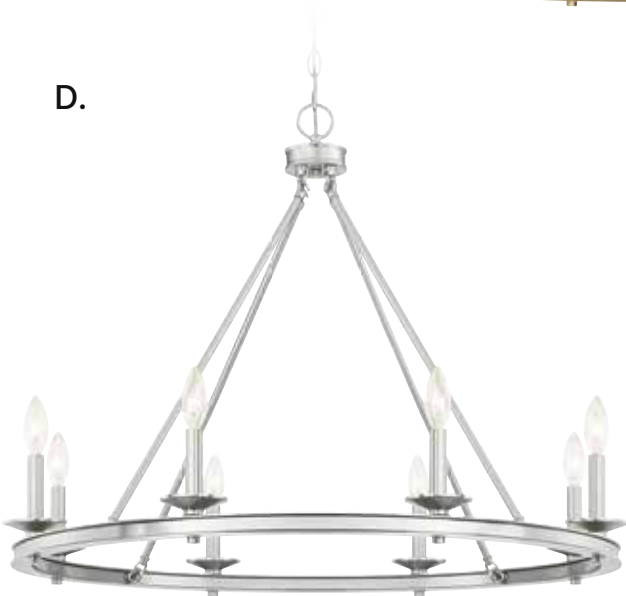

MIDDLETON

TODAY'S CLASSIC STYLE

A.

B.

C.

D.

E.