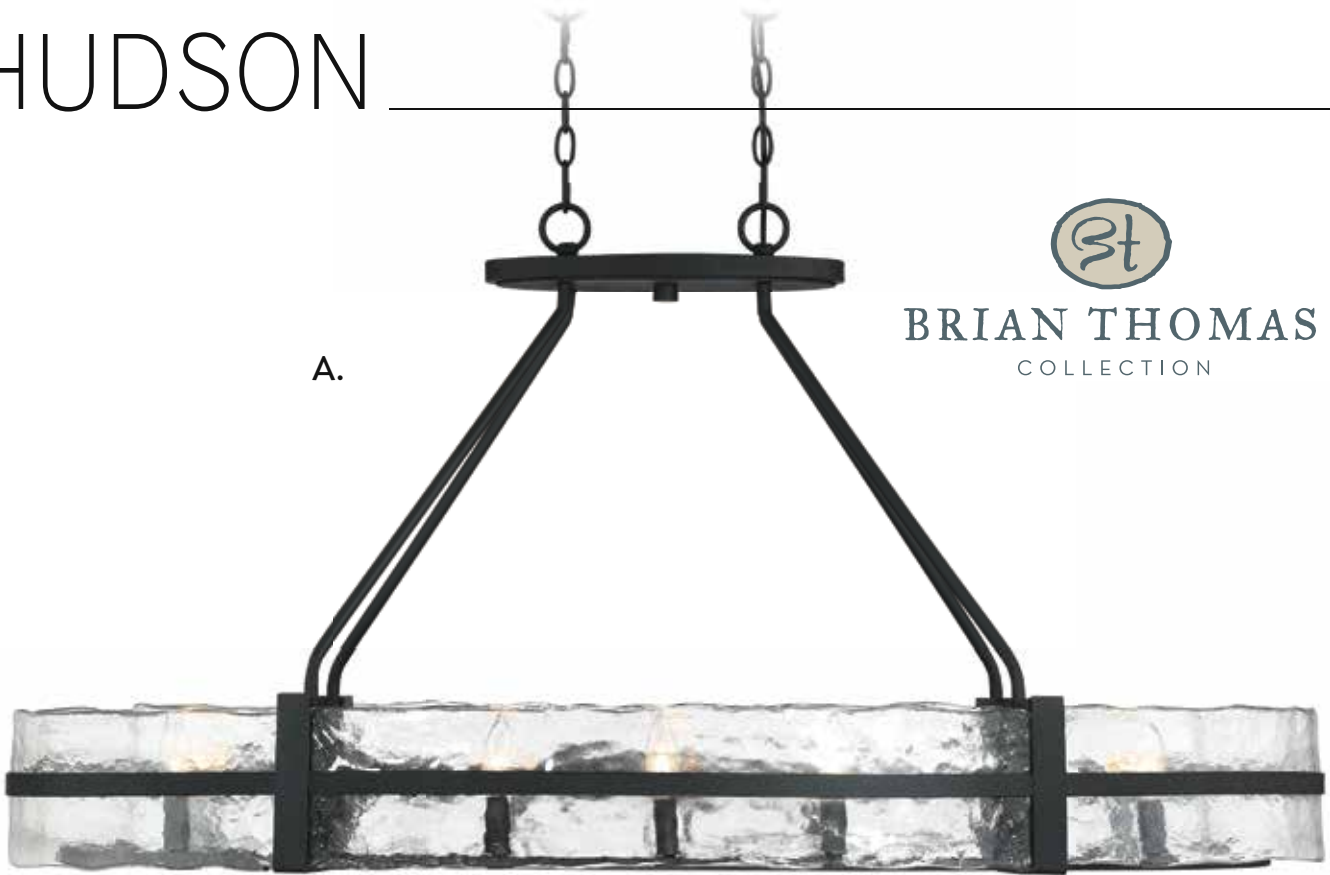

*C.

HUDSON

NEO-TRADITIONAL

A.

BRIAN THOMAS
COLLECTION

HUDSON

NEO-TRADITIONAL

A. **1-1852-10-89**
10-Light Linear Chandelier
Matte Black Finish
48"L x 16"W x 24-1/2"H
10C 60W
Clear Water Piastra Glass
Metal Candle Covers