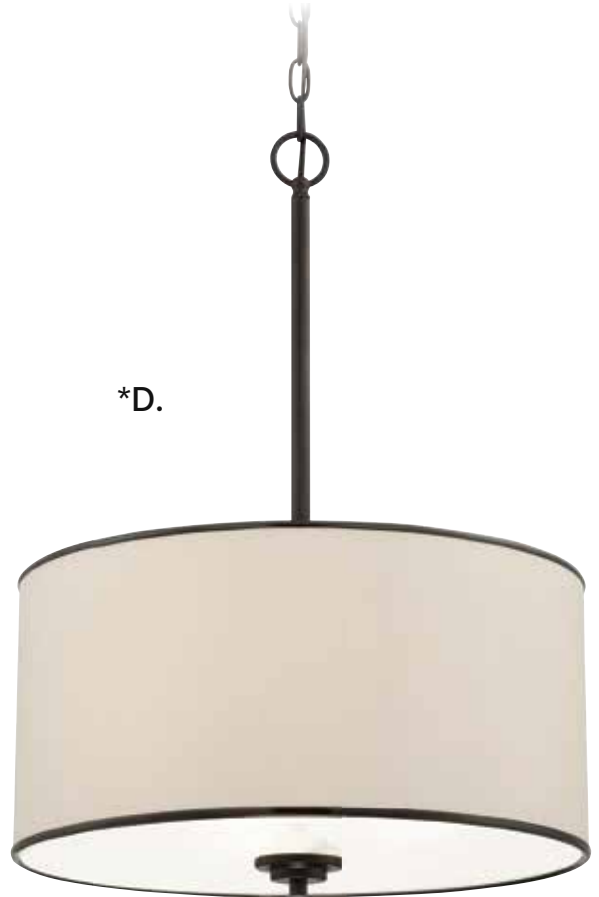

*D.

A. 6-1501-2-SN
2-Light Semi-Flush
Satin Nickel Finish
14"W x 11-3/4"H
2E 60W
White Fabric Shade

B. 6-1501-2-13
2-Light Semi-Flush
English Bronze Finish
14"W x 11-3/4"H
2E 60W
Cream Fabric Shade

C. 7-1502-3-SN
3-Light Pendant
Satin Nickel Finish
18"W x 25"H
3E 60W
White Fabric Shade

D. 7-1502-3-13
3-Light Pendant
English Bronze Finish
18"W x 25"H
3E 60W
Cream Fabric Shade

Options: 7-EXT- Extension Rod - 9-1/2"