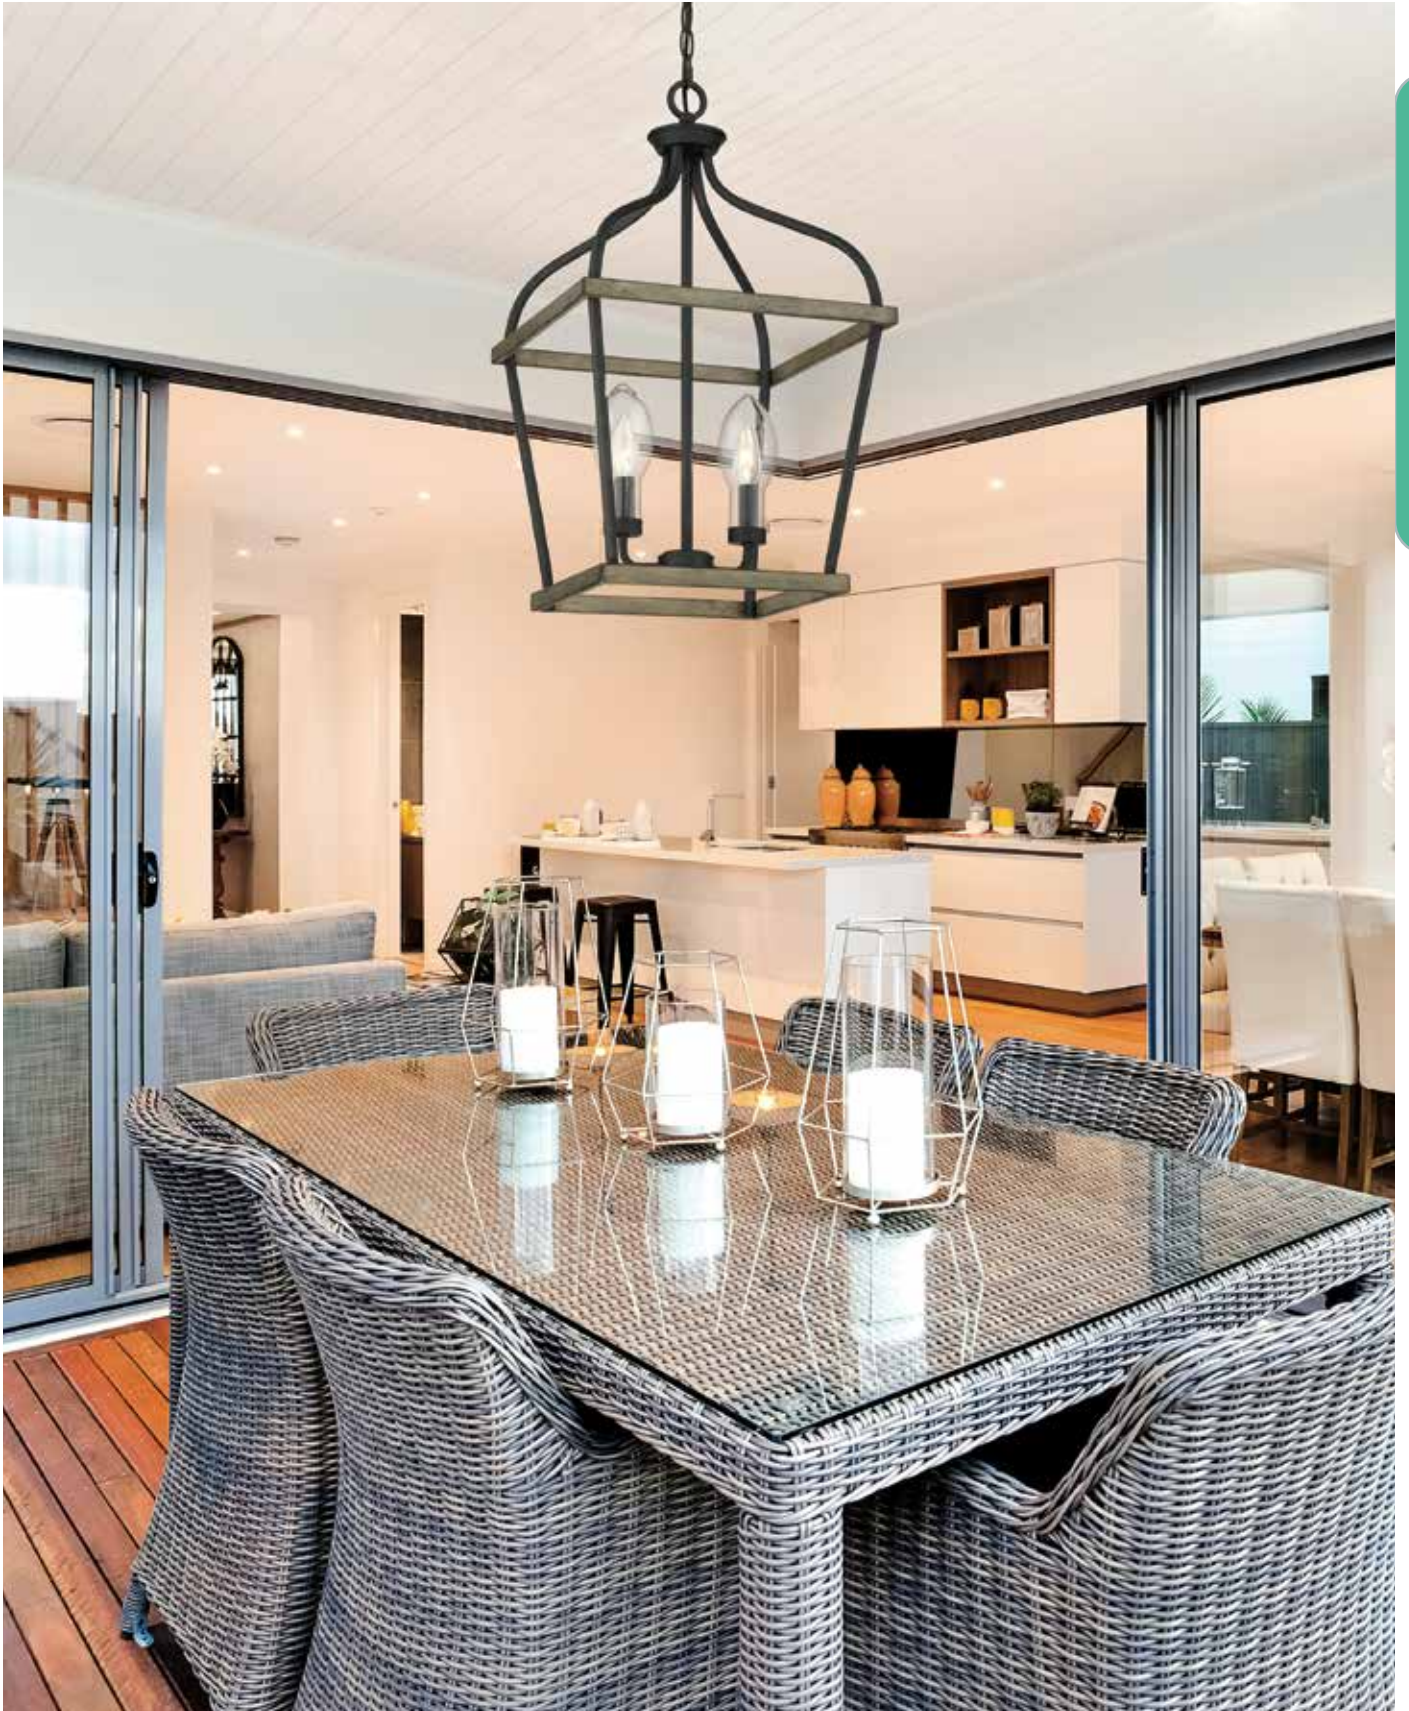

DANBURY

GARDEN CHANDELIERS