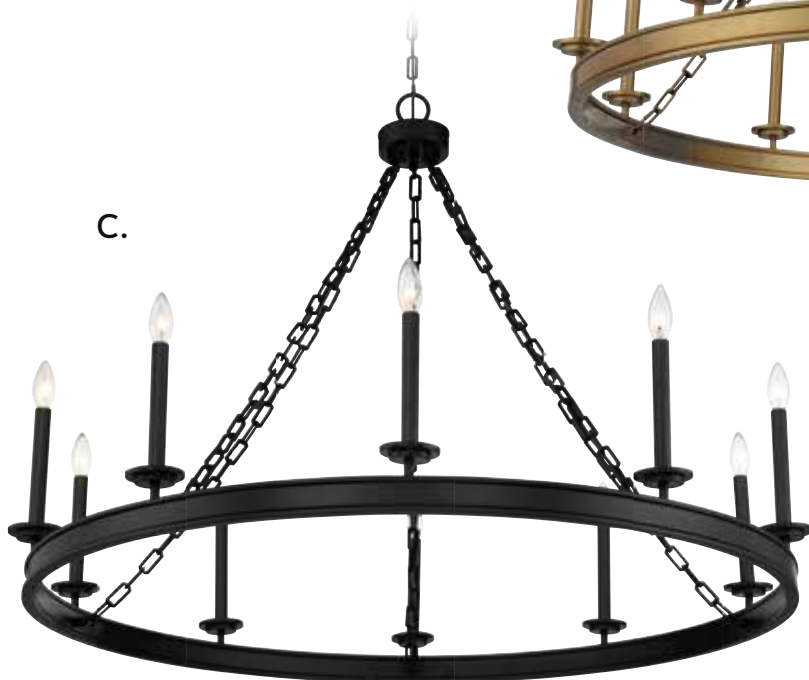

TODAY'S CLASSIC STYLE

SEVILLE

TODAY'S CLASSIC STYLE

A. **1-4404-8-109**
8-Light Chandelier
Polished Nickel Finish
34"W x 29-1/2"H
8C 60W
Metal Candle Covers

B. **1-4404-8-89**
8-Light Chandelier
Matte Black Finish
34"W x 29-1/2"H
8C 60W
Metal Candle Covers

C. **1-4404-8-322**
8-Light Chandelier
Warm Brass Finish
34"W x 29-1/2"H
8C 60W
Metal Candle Covers

SEVILLE

TODAY'S CLASSIC STYLE

A.

A. 1-4405-10-109
10-Light Chandelier
Polished Nickel Finish
45"W x 33"H
10C 60W
Metal Candle Covers

B. 1-4405-10-322
10-Light Chandelier
Warm Brass Finish
45"W x 33"H
10C 60W
Metal Candle Covers

C. 1-4405-10-89
10-Light Chandelier
Matte Black Finish
45"W x 33"H
10C 60W
Metal Candle Covers

B.

C.

SEVILLE

TODAY'S CLASSIC STYLE