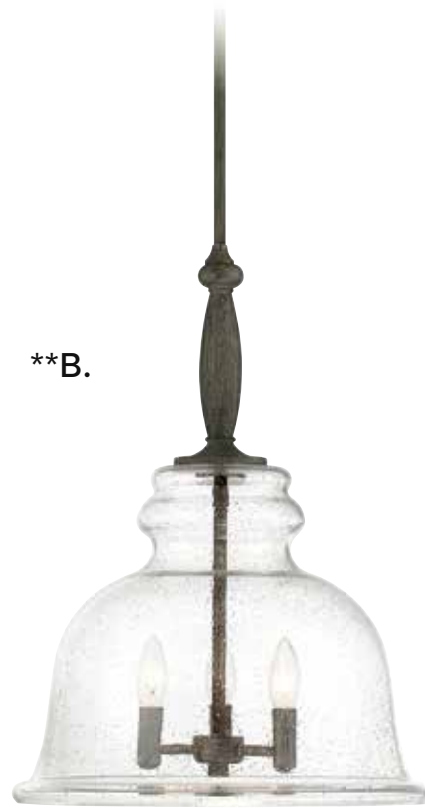

D. 7-8890-1-193

1-Light Pendant
Sweetgum Finish
8-1/2"W x 16-1/2"H
Adj H 16-1/2" - 46-1/2"
1E 60W
30° Swivel
Dual Swivel Mount
Clear Seeded Glass

Dual Mount Hanging System

CHESTER

****A.**

****B.**

C.*

***D.**