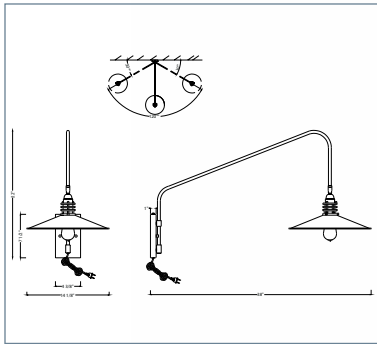

WHEATON

A.

B.

- A. **9-195CP-1-89**
  1-Light Adjustable Wall Sconce
  Matte Black Finish
  14-1/2"W x 22"H x 38"E
  1E 60W
  Steel Shade
- B. **9-195CP-1-322**
  1-Light Adjustable Wall Sconce
  Warm Brass Finish
  14-1/2"W x 22"H x 38"E
  1E 60W
  Steel Shade

Switch on backplate, comes with **Cord & Plug**, and **Hardwire**.