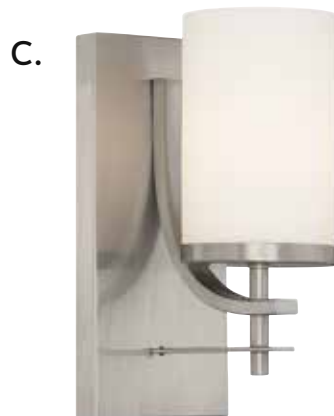

B. HERNDON
9-1007-1-13
 1-Light Sconce
 English Bronze Finish
 5-1/2"W x 10-3/4"H x 7-1/4"E
 1E 60W
 White Glass

C. COLTON
9-337-1-SN
 1-Light Sconce
 Satin Nickel Finish
 4-3/4"W x 10"H x 6"E
 1E 60W
 White Opal Glass