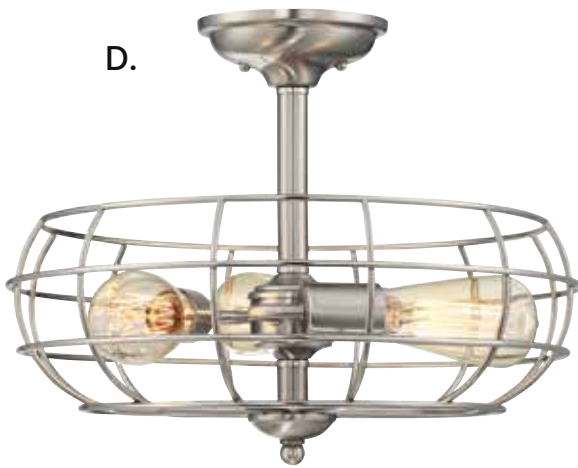

SCOUT

CEILING

D.

E.