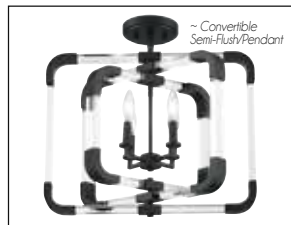

TODAY'S CLASSIC STYLE

*B.