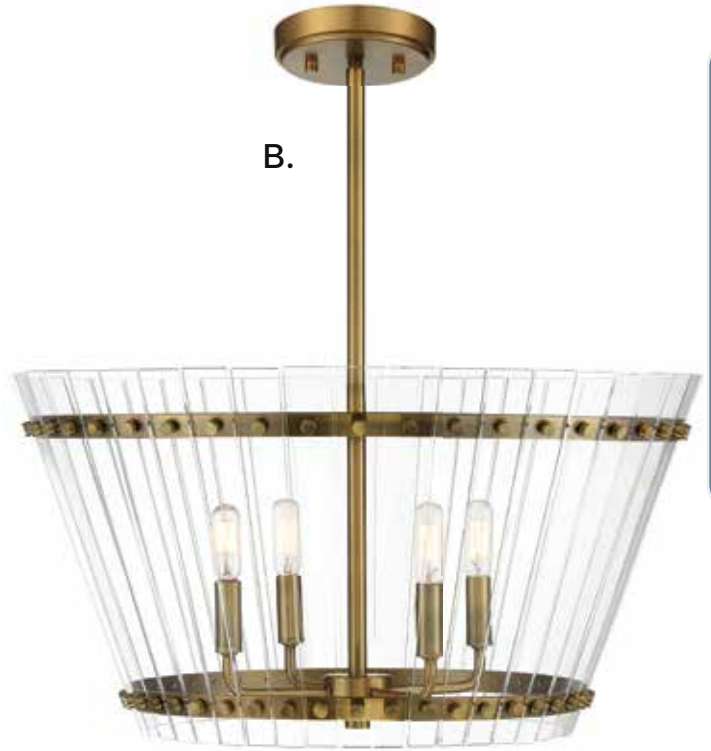

C. 9-3045-1-13
1-Light Sconce
English Bronze Finish
8"W x 11"H x 4-1/4"E
1C 60W
Clear Water Piastra Glass
Metal Candle Cover

D. 7-3040-6-13
6-Light Pendant
English Bronze Finish
27"W x 27-1/8"H
6C 60W
Clear Water Piastra Glass
Metal Candle Covers

E. 3-3041-4-13
4-Light Pendant
English Bronze Finish
14"W x 30-1/8"H
4C 60W
Clear Water Piastra Glass
Metal Candle Covers

COLLIER

NEO-TRADITIONAL

COLLIER

NEO-TRADITIONAL

A.

B.

A. 3-8896-8-322

8-Light Lantern
Warm Brass Finish
24"W x 23"H
Adj H 23" - 77"
8C 60W
30° Swivel
Dual Swivel Mount
Clear Glass
Metal Candle Covers

B. 7-8895-4-322

4-Light Pendant
Warm Brass Finish
24"W x 12"H
Adj H 12" - 66"
4C 60W
30° Swivel
Dual Swivel Mount
Clear Glass
Metal Candle Covers