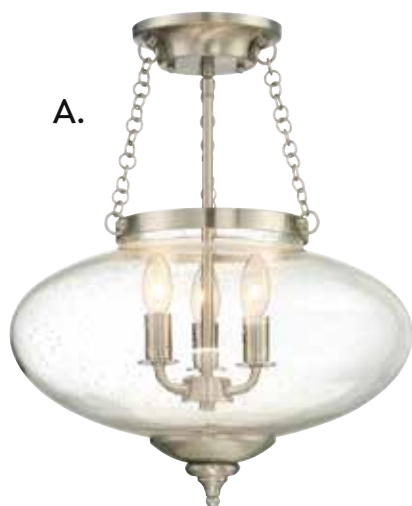

LOWRY

PENDANTS / LANTERNS

A. **6-9040-3-SN**
3-Light Semi-Flush
Satin Nickel Finish
16"W x 19"H
3C 60W
Clear Seeded Glass
Metal Candle Covers

B. **6-9040-3-13**
3-Light Semi-Flush
English Bronze Finish
16"W x 19"H
3C 60W
Clear Seeded Glass
Metal Candle Covers