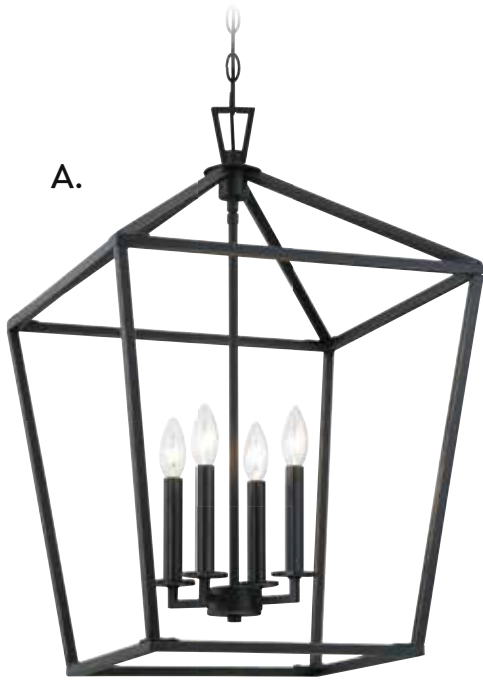

TOWNSEND

PENDANTS / LANTERNS