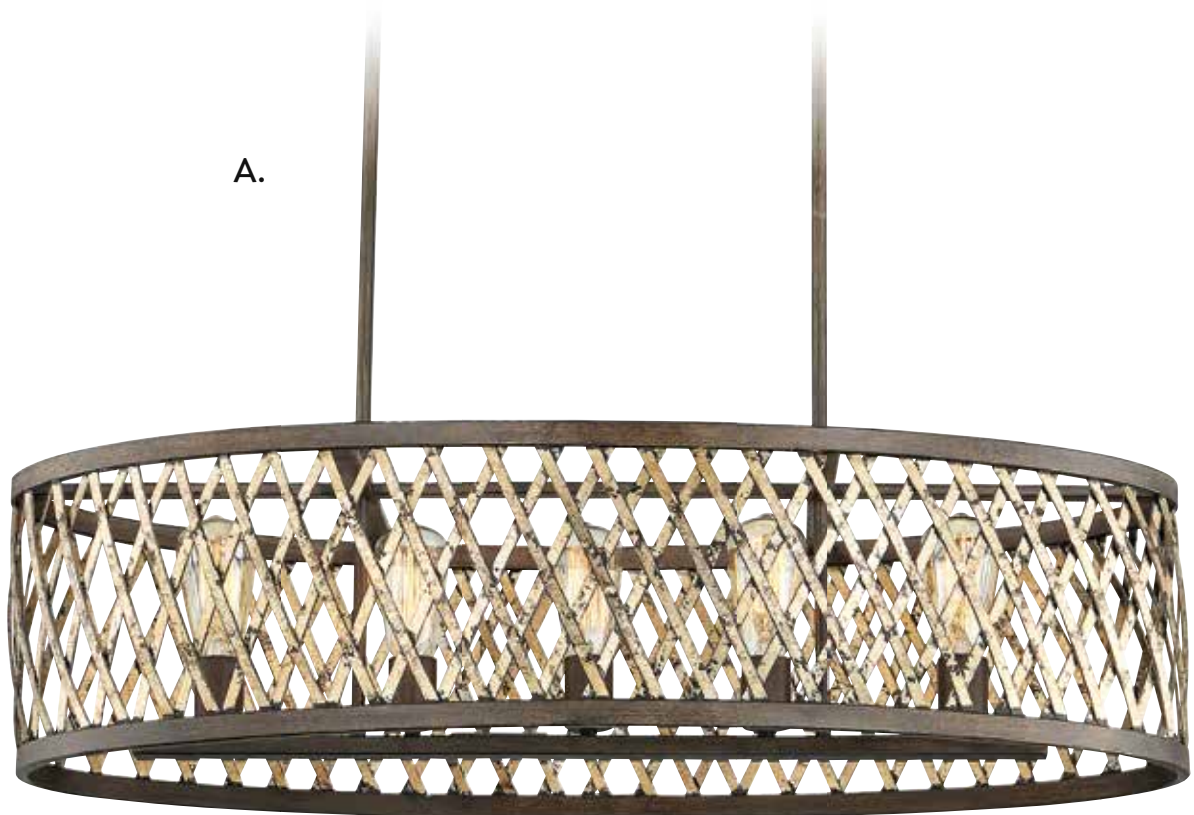

COLLIER

NEO-TRADITIONAL

SANDOVAL

NEO-TRADITIONAL

SANDOVAL

NEO-TRADITIONAL

- A. 1-0801-5-124
5-Light Linear Chandelier
Fiesta Bronze Finish
36"L x 16-1/2"W x 9-3/4"H
Adj H 9-3/4" - 66-3/4"
5E 60W
30° Swivel

A.