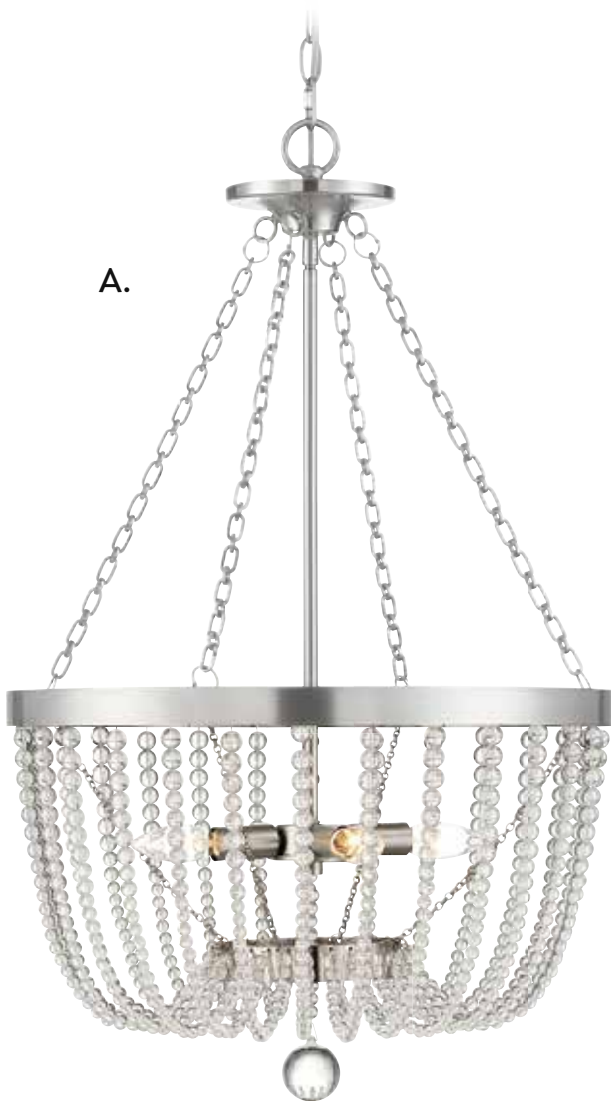

BERGAMO

RENAISSANCE GUILD

BERGAMO

A. 7-2851-4-154
4-Light Pendant
Antique Nickel Finish
19-7/8"W x 32-1/4"H
4C 60W
Clear Crystal

B. 7-2851-4-322
4-Light Pendant
Warm Brass Finish
19-7/8"W x 32-1/4"H
4C 60W
Clear Crystal

BERGAMO

RENAISSANCE GUILD

A.

A. 7-2852-6-154
6-Light Pendant
Antique Nickel Finish
26"W x 23-1/2"H
6C 60W
Clear Crystal

B. 7-2852-6-322
6-Light Pendant
Warm Brass Finish
26"W x 23-1/2"H
6C 60W
Clear Crystal