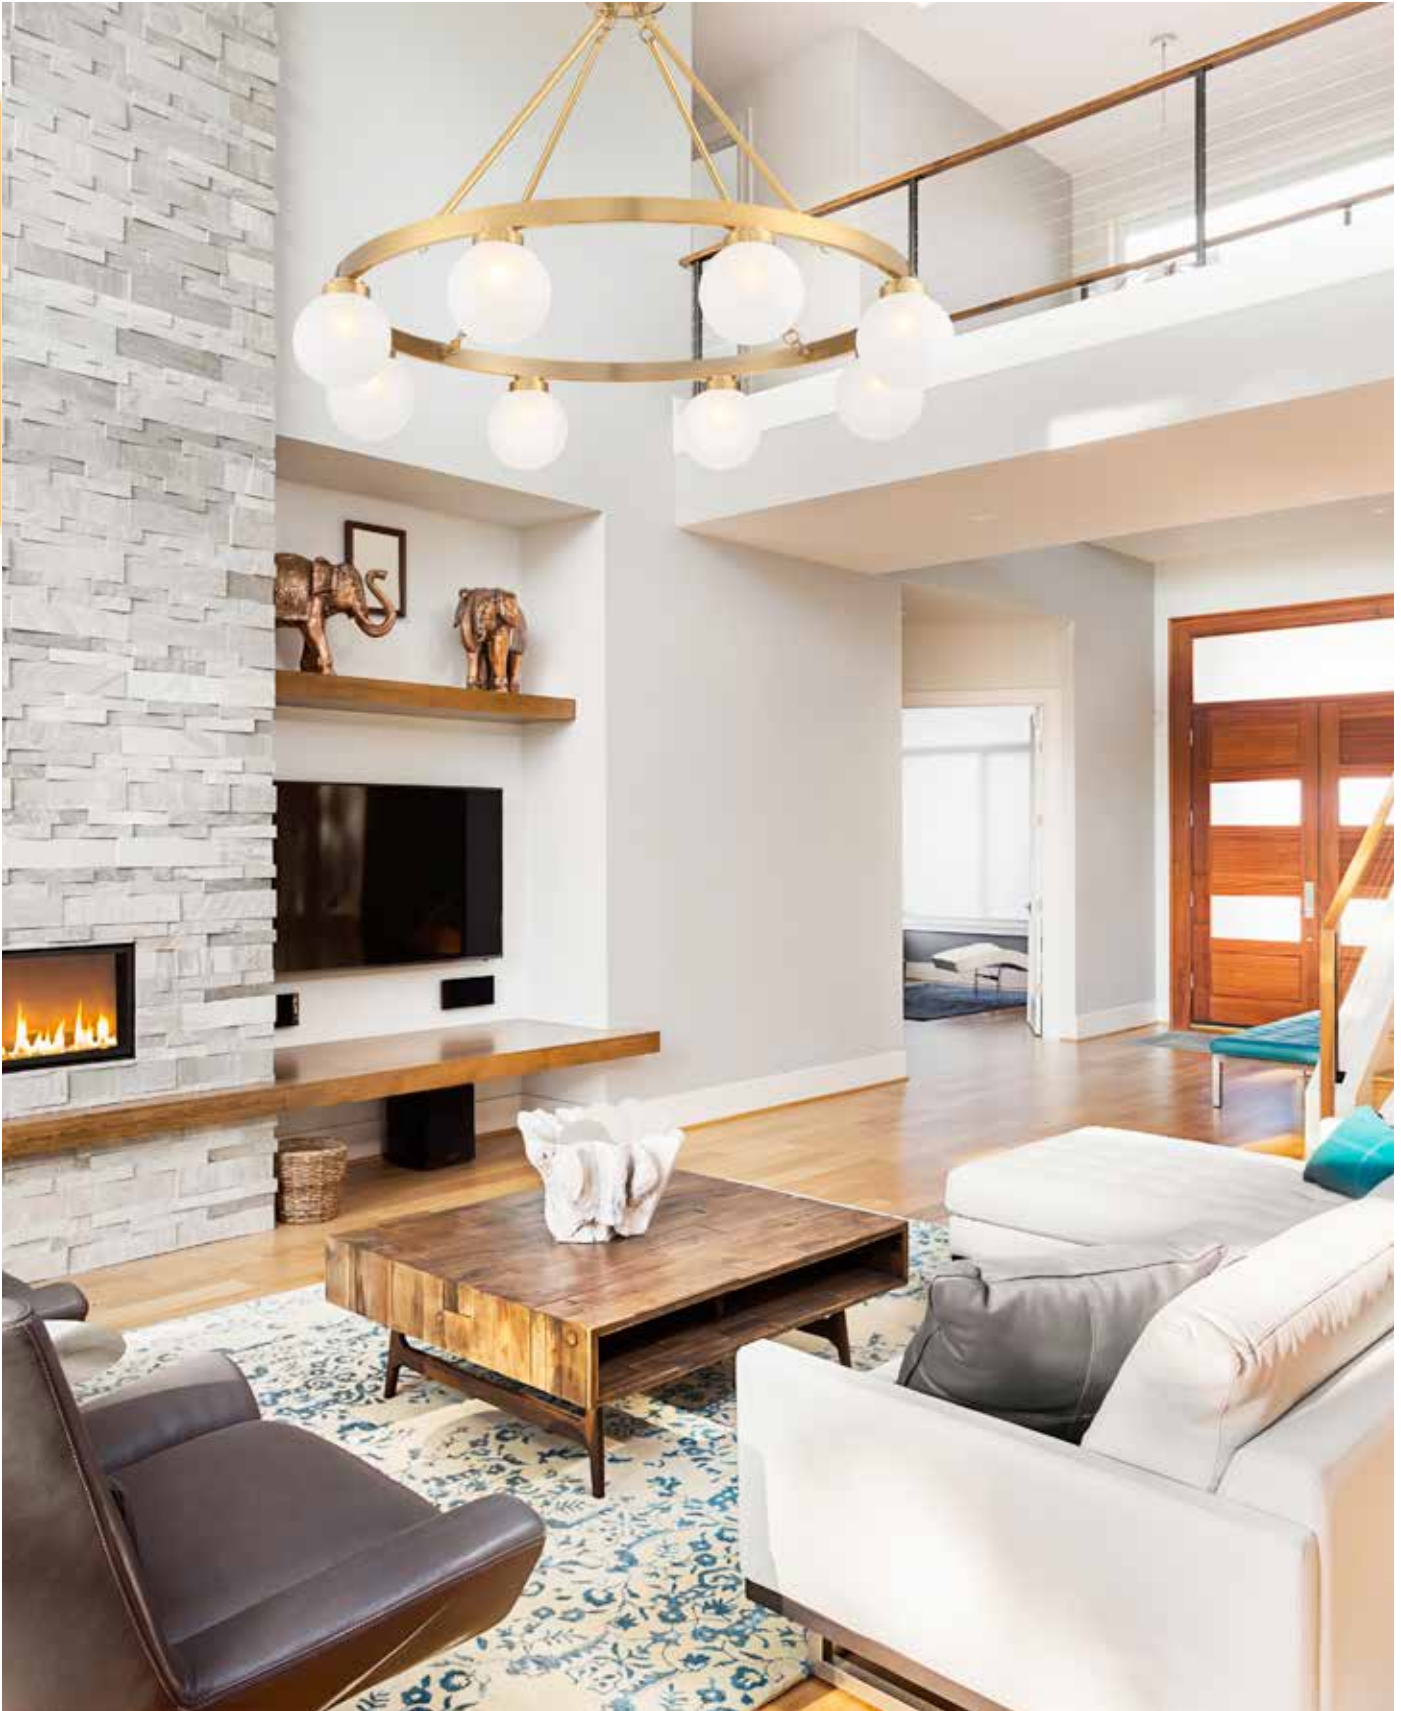

AVERY

MID-CENTURY