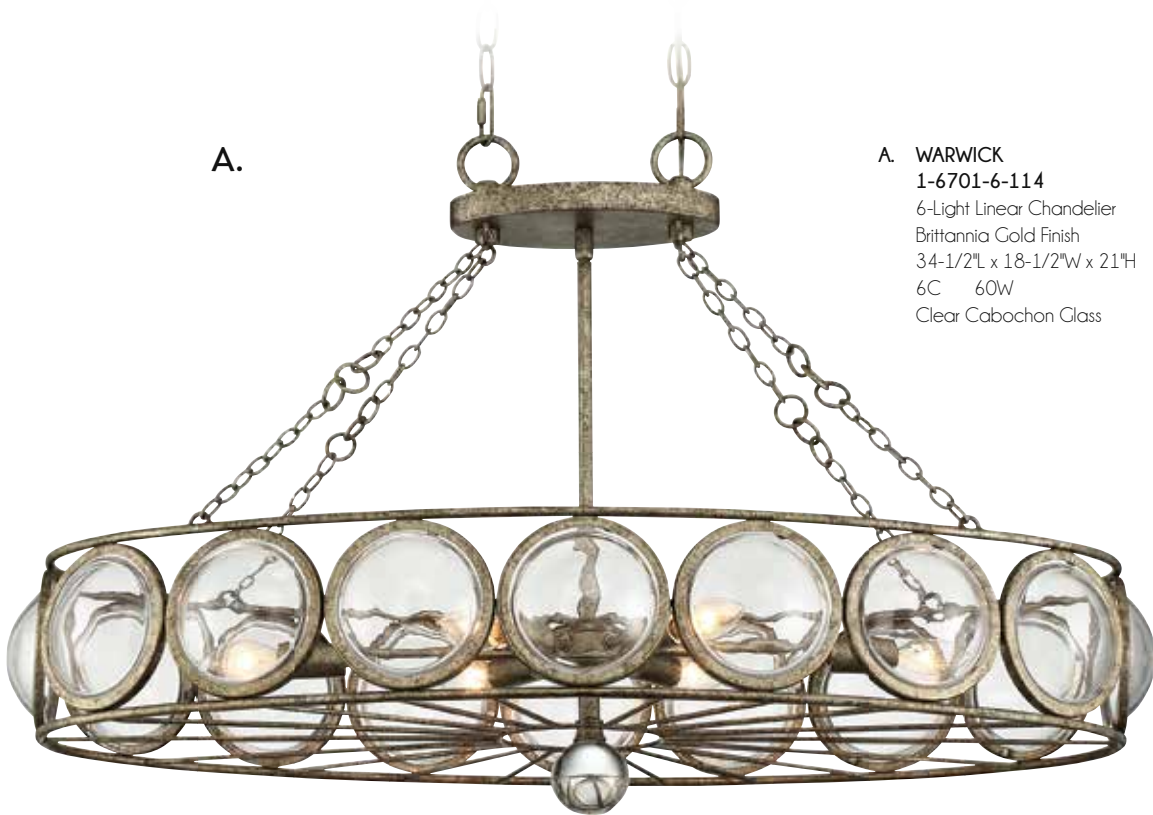

LINEAR LIGHTING

LINEAR LIGHTING

A.

A. **WARWICK**
1-6701-6-114
6-Light Linear Chandelier
Britannia Gold Finish
34-1/2"L x 18-1/2"W x 21"H
6C 60W
Clear Cabochon Glass

*B.

B. **LENOIR**
1-8705-5-163
5-Light Linear Chandelier
Olde Gray Finish
43-1/2"L x 9-1/2"W x 13-1/2"H
Adj H 13-1/2" - 70-1/2"
5E 60W
30° Swivel
Clear Crystal