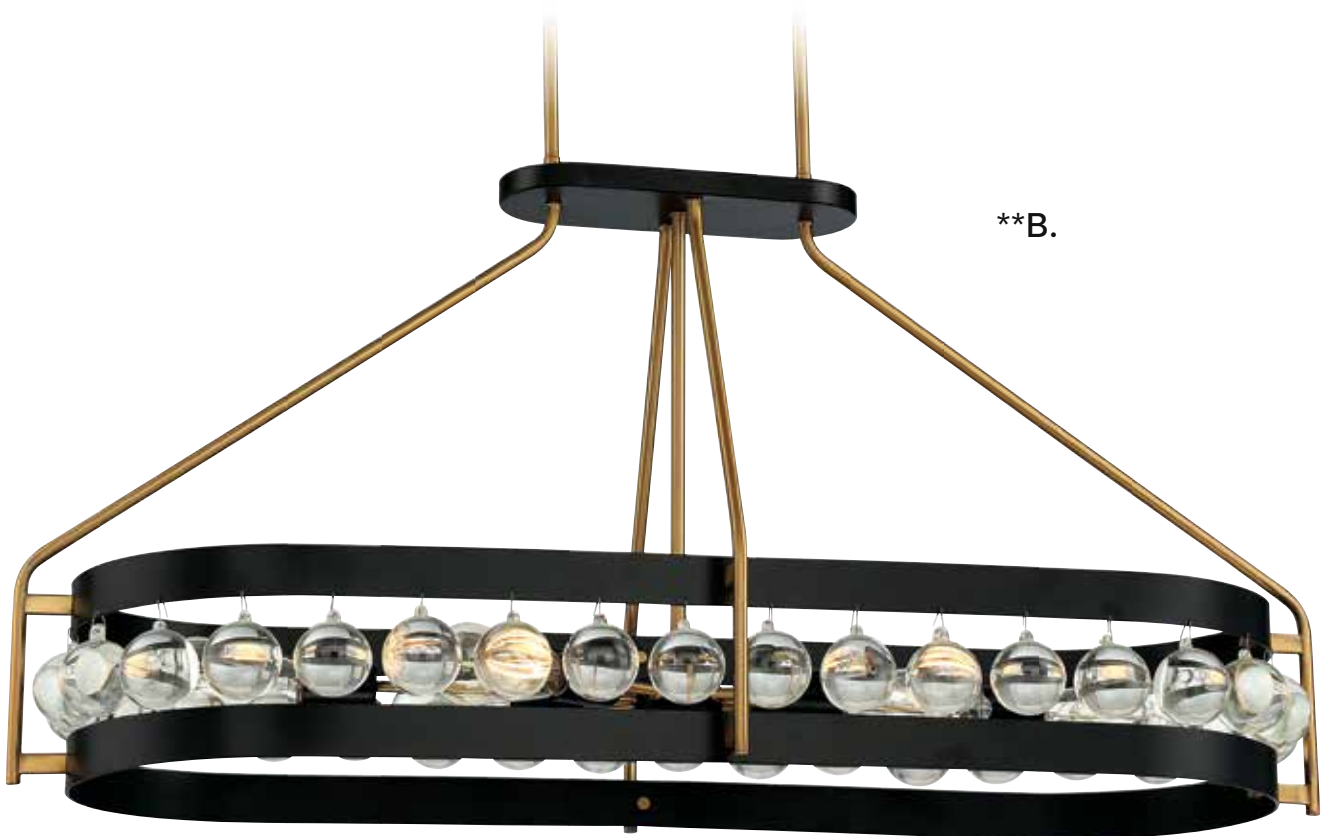

EDINA

Dual Mount Hanging System

EDINA

*A.

- A. **7-192-4-143**
4-Light Pendant
Black w/ Warm Brass Accents
24"W x 19"H
Adj H 19" - 73"
30° Swivel
Dual Swivel Mount
4E 60W
Clear Crystal

- B. **1-191-6-143**
6-Light Oval Chandelier
Black w/ Warm Brass Accents
42"L x 17"W x 21"H
Adj H 21" - 75"
6E 60W
30° Swivel
Dual Swivel Mount
Clear Crystal

**B.

*Options: 7-EXT-322 Extension Rod - 12"(4pcs) & 6"(1pc) **Options: 7-EXT-322 Extension Rod - 12"(8pcs) & 6"(2pcs)

WINDHAM

RENAISSANCE GUILD

WINDHAM

- A. 7-8700-4-13**
4-Light Pendant
English Bronze Finish
20"W x 22"H
4C 60W
Clear Crystal
- B. 7-8701-6-13**
6-Light Pendant
English Bronze Finish
28"W x 28"H
6C 60W
Clear Crystal
- C. 1-8702-8-13**
8-Light Linear Chandelier
English Bronze Finish
38"L x 16"W x 26"H
8C 60W
Clear Crystal