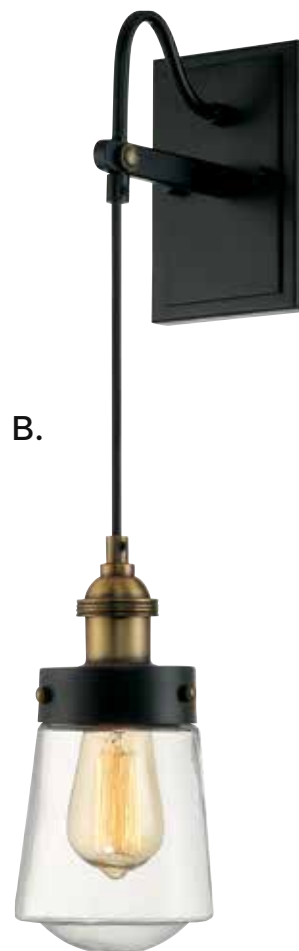

CASUAL SOPHISTICATION

*A.

- A. **1-2060-5-51**
5-Light Chandelier
Vintage Black w/ Warm Brass Finish
26"W x 24-7/8"H
Adj H 24-7/8" - 78-7/8"
5E 60W
30° Swivel
Clear Glass
- B. **9-2065-1-51**
1-Light Sconce
Vintage Black w/ Warm Brass Finish
4-3/4"W x 20"H x 7"E
1E 60W
Clear Glass