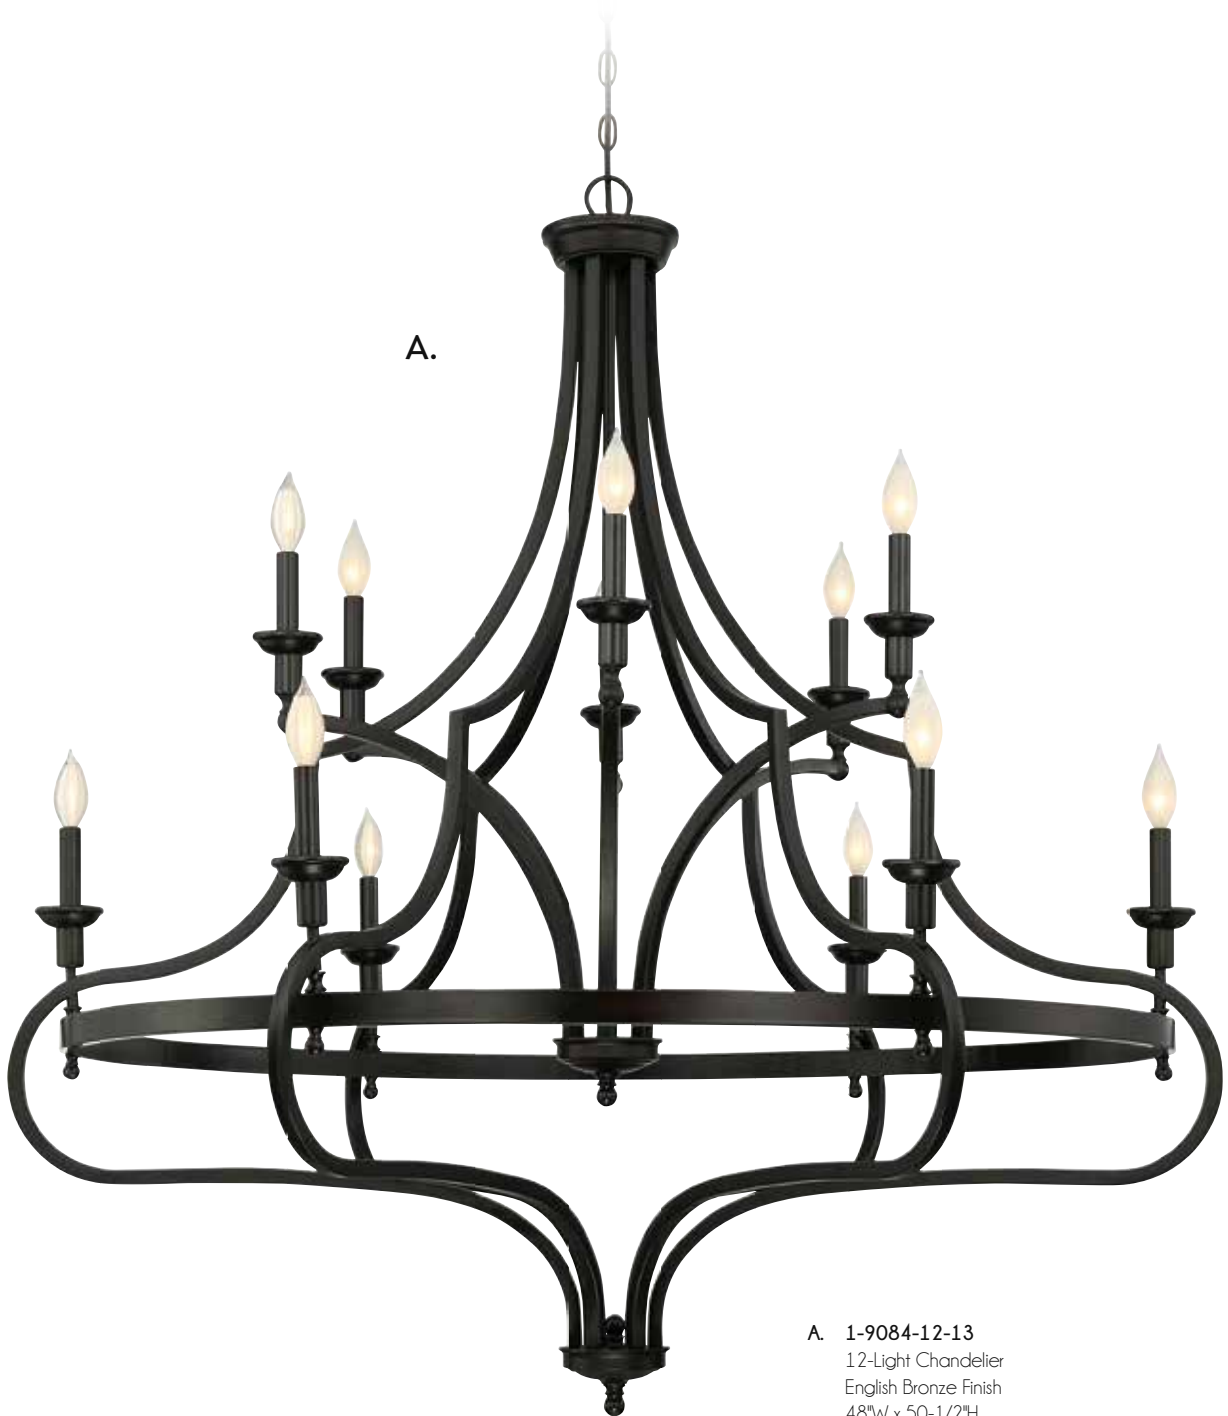

SHIELDS

MAIN STREET

SHIELDS

MAIN STREET

A.

A. 1-9084-12-13
12-Light Chandelier
English Bronze Finish
48"W x 50-1/2"H
12C 60W
Metal Candle Covers

MELROSE

MAIN STREET