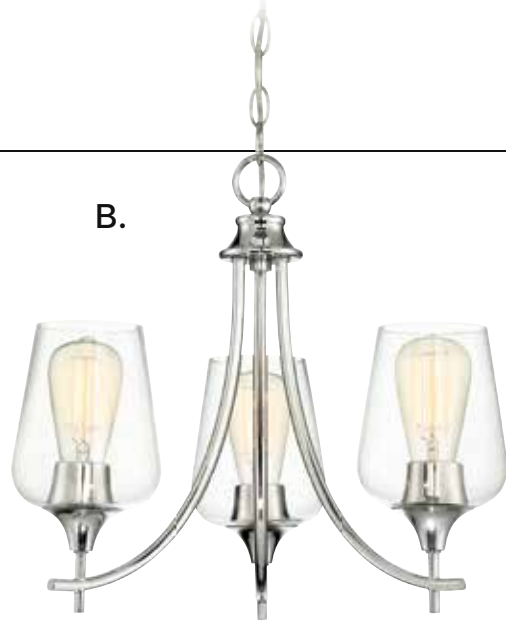

OCTAVE

TODAY'S CLASSIC STYLE

A.

B.

C.

D.