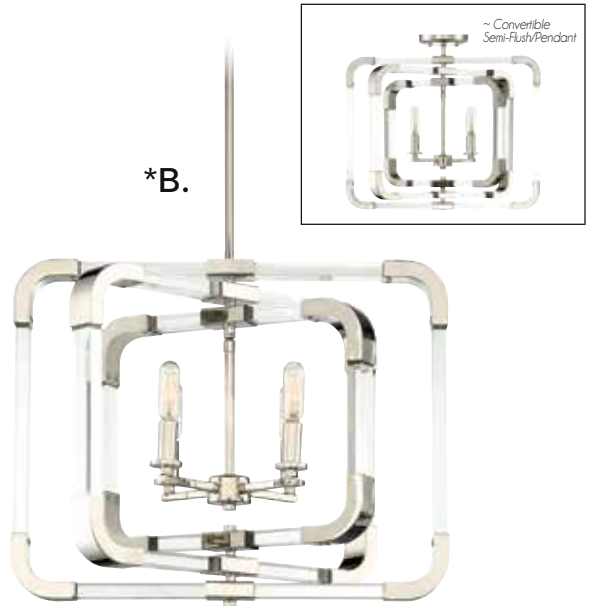

ROTTERDAM

TODAY'S CLASSIC STYLE

**A.

*B.

*C.

**D.

BRIAN THOMAS
COLLECTION

*Options: 7-EXT- Extension Rod - 12"(4pcs) & 6"(1pc)

**Options: 7-EXTLG- Extension Rod - 12"(4pcs) & 6"(1pc)

***The rings of the Rotterdam Collection are adjustable and can rotate into different positions.