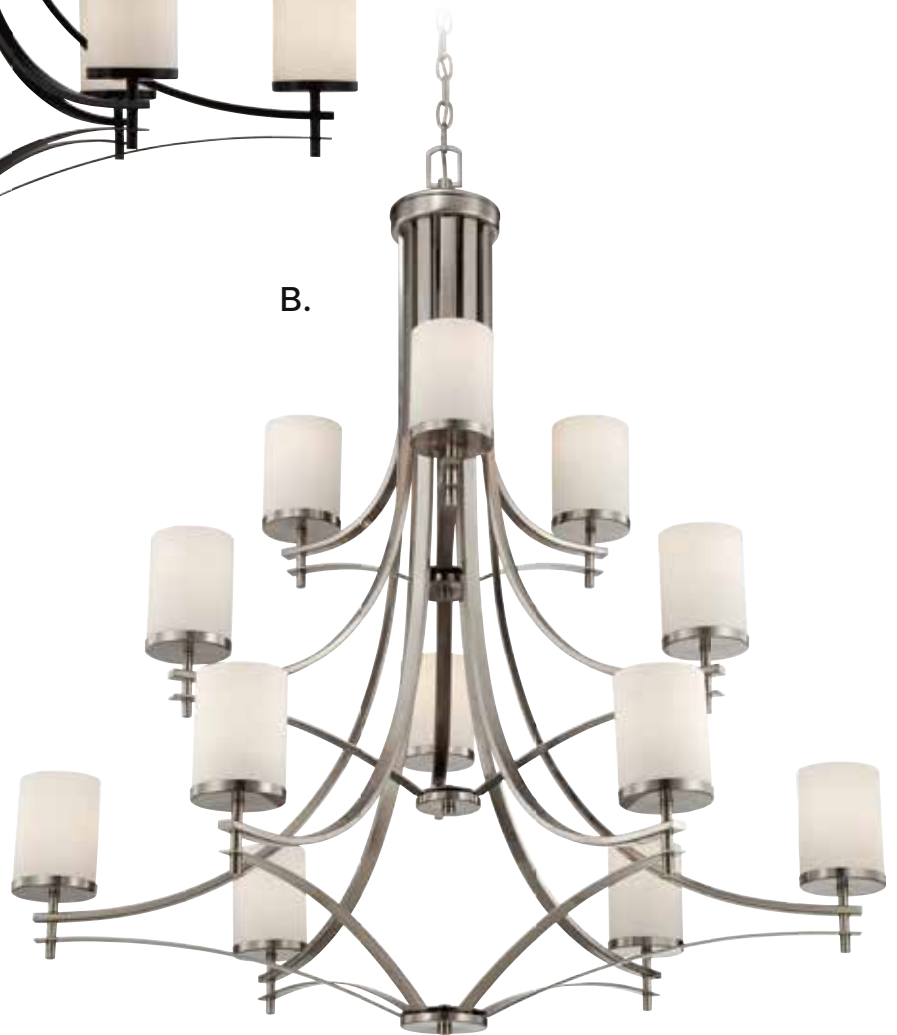

A. 1-332-12-13
12-Light Chandelier
English Bronze Finish
40"W x 44"H
12E 60W
White Opal Glass

B. 1-332-12-SN
12-Light Chandelier
Satin Nickel Finish
40"W x 44"H
12E 60W
White Opal Glass

B.