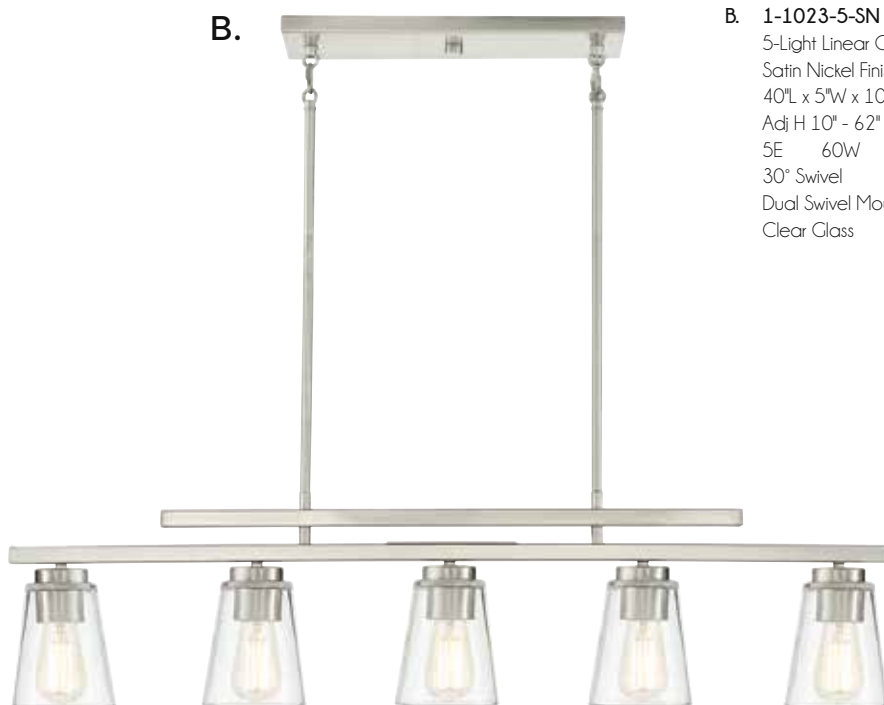

B. 1-1023-5-SN
5-Light Linear Chandelier
Satin Nickel Finish
40"L x 5"W x 10"H
Adj H 10" - 62"
5E 60W
30° Swivel
Dual Swivel Mount
Clear Glass