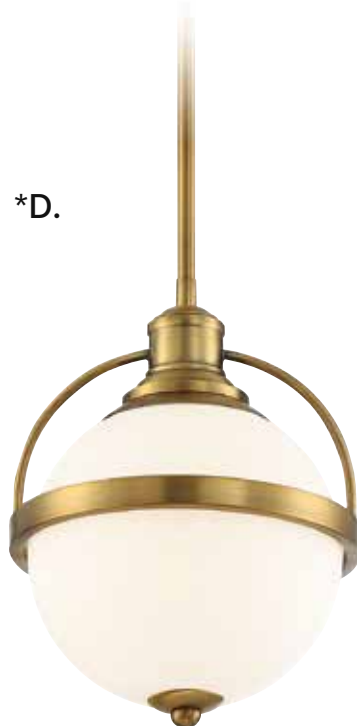

EPSILON

ORBS

*A.

B.

A. 7-9160-1-109
1-Light Pendant
Polished Nickel Finish
12"W x 16"
Adj H 16" - 44-1/2"
1E 60W
90° Swivel
Optic Acrylic

B. 7-9161-4-109
4-Light Pendant
Polished Nickel Finish
20"W x 30"H
4C 60W
Optic Acrylic
Metal Candle Covers

WESTBOURNE

**C.

*D.

C. 7-3102-1-322
1-Light Pendant
Warm Brass Finish
12-3/4"W x 16-1/2"H
Adj H 16-1/2" - 73-1/2"
1E 60W
30° Swivel
White Opal Glass

D. 7-3100-1-322
1-Light Mini-Pendant
Warm Brass Finish
8"W x 11-1/2"H
Adj H 11-1/2" - 43"
1E 60W
90° Swivel
White Opal Glass

*Options: 7-EXT- Extension Rod - 9-1/2"(3pcs)