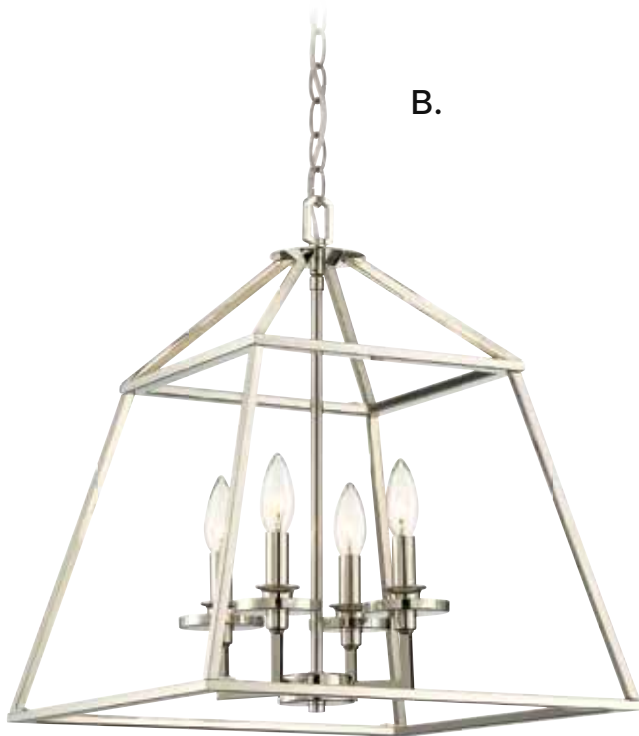

BRAXTON

A.

B.

C.

A. 3-9099-4-322
4-Light Pendant
Warm Brass Finish
24"W x 19-1/2"H
4C 60W
Metal Candle Covers

B. 3-9099-4-109
4-Light Pendant
Polished Nickel Finish
24"W x 19-1/2"H
4C 60W
Metal Candle Covers

C. 3-9099-4-44
4-Light Pendant
Classic Bronze Finish
24"W x 19-1/2"H
4C 60W
Metal Candle Covers