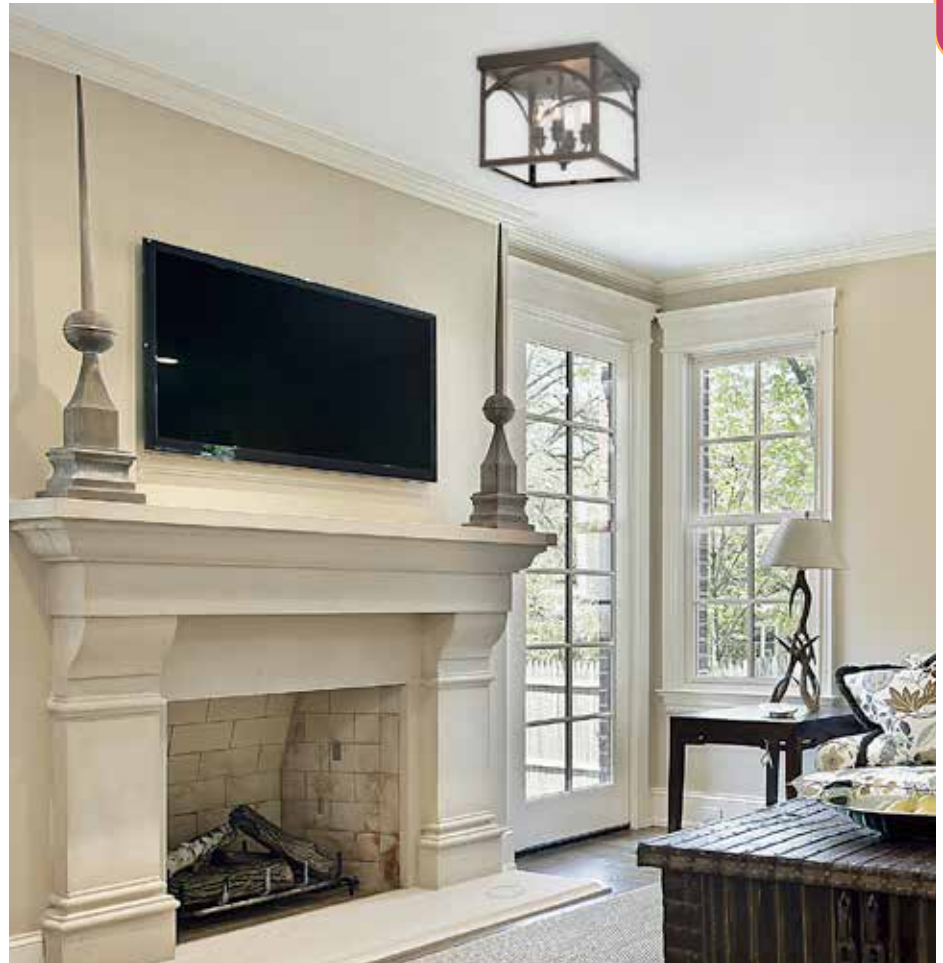

E. PENROSE
6-1043-3-SN
3-Light Semi-Flush
Satin Nickel Finish
12-1/2"W x 14"H
3C 60W
Clear Glass
Metal Candle Covers

F. GARRETT
6-3058-4-13
12" Flush Mount
English Bronze Finish
12-3/8"W x 11"H
4C 60W
Clear Glass
Metal Candle Covers

G. GARRETT
6-3058-4-109
12" Flush Mount
Polished Nickel Finish
12-3/8"W x 11"H
4C 60W
Clear Glass
Metal Candle Covers

H. PENROSE
6-1043-3-13
3-Light Semi-Flush
English Bronze Finish
12-1/2"W x 14"H
3C 60W
Clear Glass
Metal Candle Covers

I. PENROSE
6-1043-3-109
3-Light Semi-Flush
Polished Nickel Finish
12-1/2"W x 14"H
3C 60W
Clear Glass
Metal Candle Covers