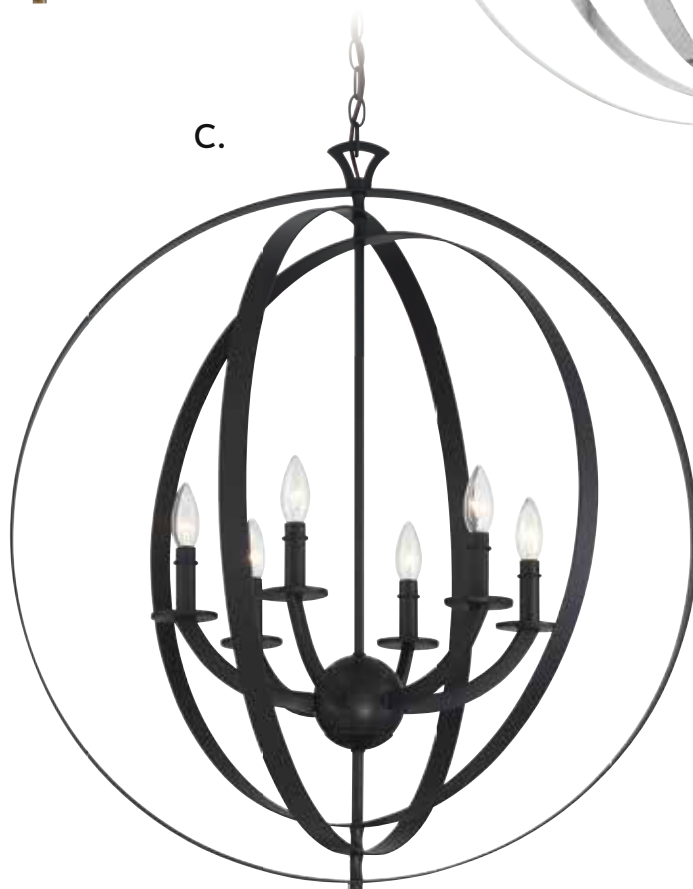

DUMONT

ORBS

A. 7-204-6-322
6-Light Pendant
Warm Brass Finish
32"W x 35-3/4"H
6C 60W
Metal Candle Covers

B. 7-204-6-109
6-Light Pendant
Polished Nickel Finish
32"W x 35-3/4"H
6C 60W
Metal Candle Covers

C. 7-204-6-44
6-Light Pendant
Classic Bronze Finish
32"W x 35-3/4"H
6C 60W
Metal Candle Covers