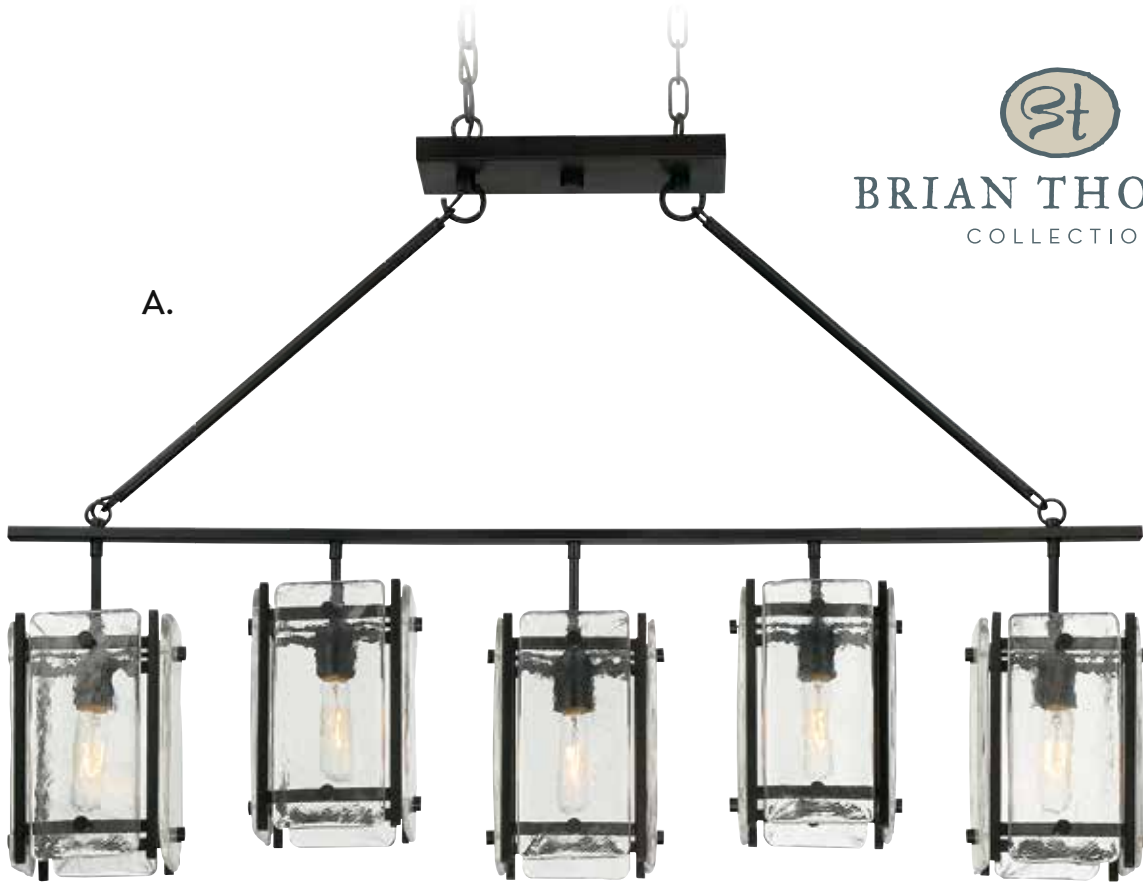

GLENWOOD

NEO-TRADITIONAL

BRIAN THOMAS
COLLECTION

A.