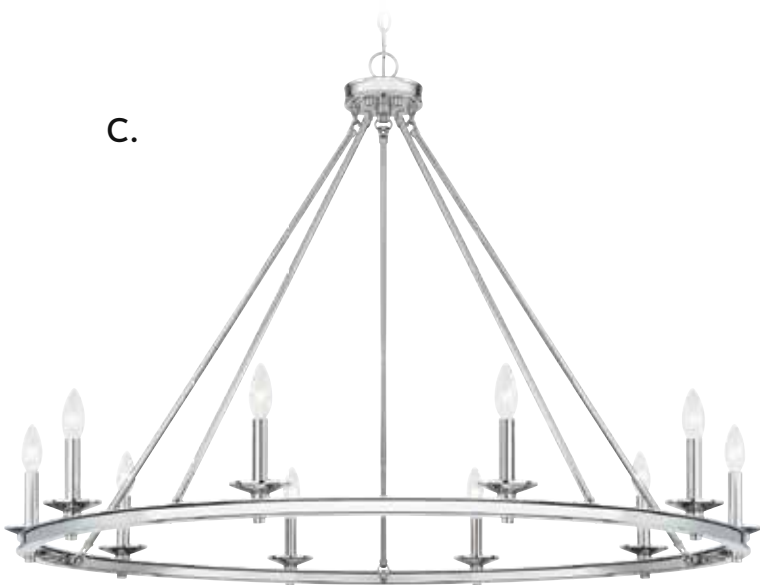

C. 1-308-8-322
8-Light Chandelier
Warm Brass Finish
33"W x 25"H
8C 60W
Metal Candle Covers

D. 1-308-8-SN
8-Light Chandelier
Satin Nickel Finish
33"W x 25"H
8C 60W
Metal Candle Covers

E. 1-308-8-44
8-Light Chandelier
Classic Bronze Finish
33"W x 25"H
8C 60W
Metal Candle Covers

MIDDLETON

TODAY'S CLASSIC STYLE

A.

B.

C.

MIDDLETON

TODAY'S CLASSIC STYLE

D.

E.

A. 1-310-10-89
10-Light Chandelier
Matte Black Finish
45"W x 32-1/4"H
10C 60W
Metal Candle Covers

B. 1-310-10-322
10-Light Chandelier
Warm Brass Finish
45"W x 32-1/4"H
10C 60W
Metal Candle Covers

C. 1-310-10-109
10-Light Chandelier
Polished Nickel Finish
45"W x 32-1/4"H
10C 60W
Metal Candle Covers

D. 1-310-10-SN
10-Light Chandelier
Satin Nickel Finish
45"W x 32-1/4"H
10C 60W
Metal Candle Covers

E. 1-310-10-44
10-Light Chandelier
Classic Bronze Finish
45"W x 32-1/4"H
10C 60W
Metal Candle Covers

MIDDLETON