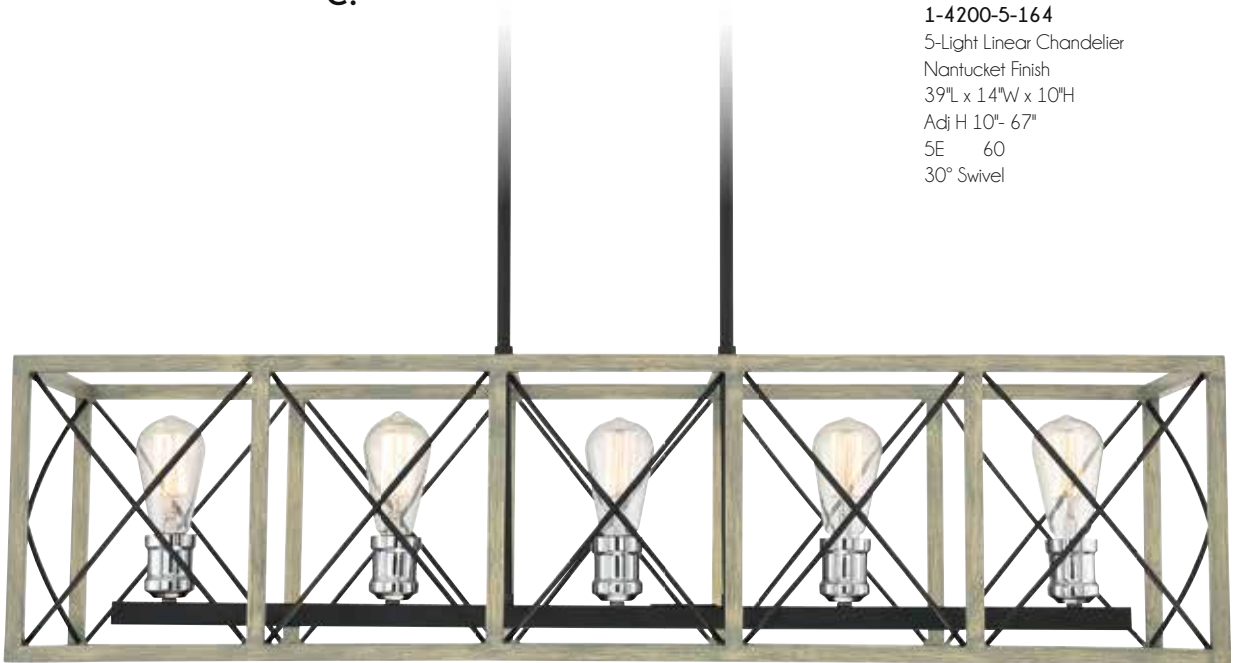

**C.

C. NASH
1-4200-5-164
5-Light Linear Chandelier
Nantucket Finish
39"L x 14"W x 10"H
Adj H 10"- 67"
5E 60
30° Swivel