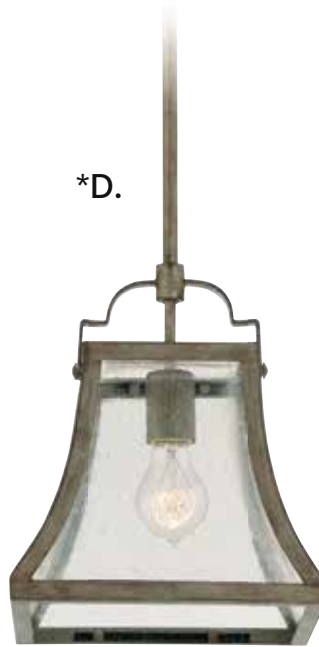

**E.

PENDANTS

*D.