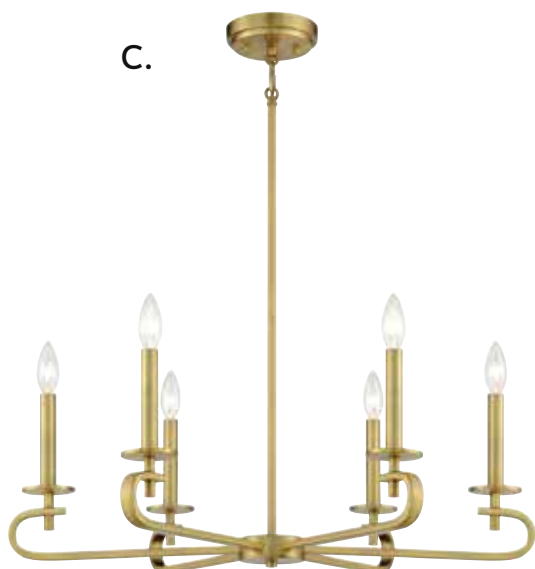

DELPHI

TODAY'S CLASSIC STYLE

Dual Mount Hanging System

A. 7-188-6-172

6-Light Pendant
 White & Polished Nickel Accents
 19"W x 25"H
 6E 60W
 Metal Shade

B. 1-187-3-172

3-Light Linear Chandelier
 White & Polished Nickel Accents
 42"L x 10"W x 11"H
 Adj H 11" - 65"
 3E 60W
 30° Swivel
 Dual Swivel Mount
 Metal Shade

*B.

*Options: 7-EXT-109 Extension Rod - 12"(8pcs) & 6"(2pcs)

DELPHI

TODAY'S CLASSIC STYLE

C. 7-188-6-143
 6-Light Pendant
 Black w/ Warm Brass Accents
 19"W x 25"H
 6E 60W
 Metal Shade

D. 1-187-3-143
 3-Light Linear Chandelier
 Black w/ Warm Brass Accents
 42"L x 10"W x 11"H
 Adj H 11" - 65"
 30° Swivel
 Dual Swivel Mount
 3E 60W
 Metal Shade

Dual Mount Hanging System

**Options: 7-EXT-322 Extension Rod - 12"(8pcs) & 6"(2pc)

TORINO

TODAY'S CLASSIC STYLE

A. 1-2450-6-109
6-Light Chandelier
Polished Nickel Finish
28"W x 9"H
Adj H 9" - 63"
6C 60W
Dual Swivel Mount
Metal Candle Covers