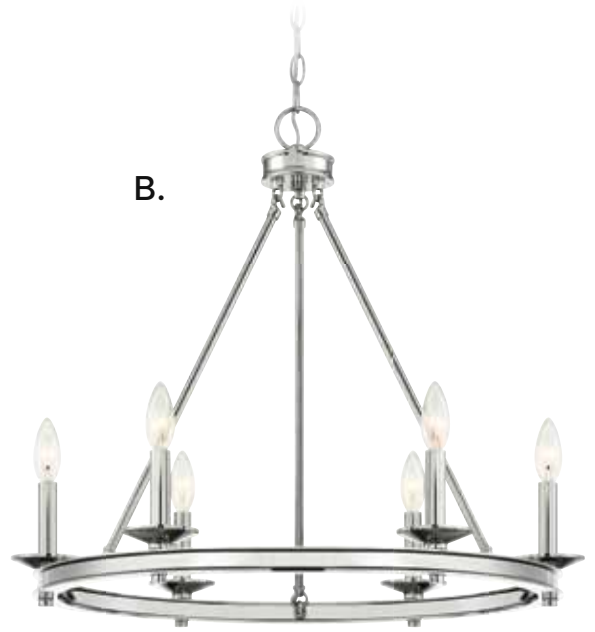

C. 1-4406-15-322
15-Light Chandelier
Warm Brass Finish
45"W x 43"H
15C 60W
Metal Candle Covers

SEVILLE

TODAY'S CLASSIC STYLE

C.

MIDDLETON

TODAY'S CLASSIC STYLE

A. 1-307-6-89

6-Light Chandelier
Matte Black Finish
25"W x 23"H
6C 60W
Metal Candle Covers

B. 1-307-6-109

6-Light Chandelier
Polished Nickel Finish
25"W x 23"H
6C 60W
Metal Candle Covers

C. 1-307-6-322

6-Light Chandelier
Warm Brass Finish
25"W x 23"H
6C 60W
Metal Candle Covers

D. 1-307-6-SN

6-Light Chandelier
Satin Nickel Finish
25"W x 23"H
6C 60W
Metal Candle Covers

E. 1-307-6-44

6-Light Chandelier
Classic Bronze Finish
25"W x 23"H
6C 60W
Metal Candle Covers

MIDDLETON

TODAY'S CLASSIC STYLE

A.

B.

C.

D.