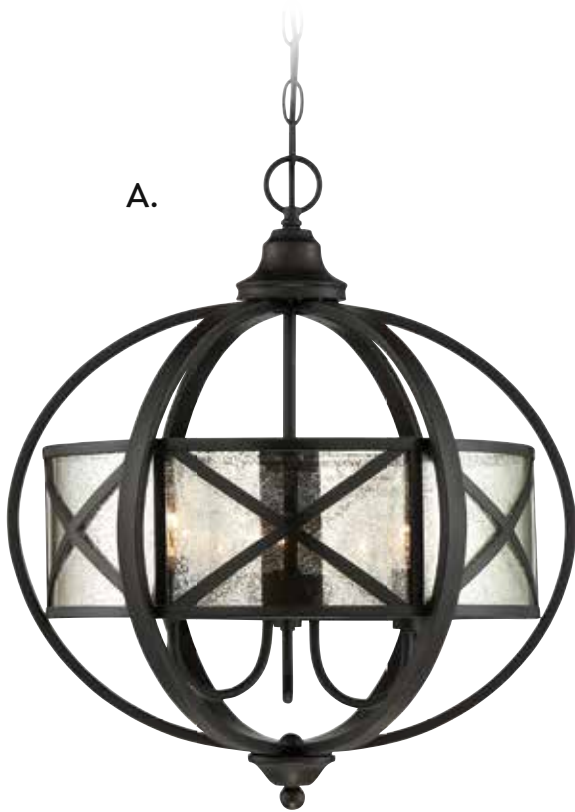

HOLLAND

PENDANTS / LANTERNS

A.