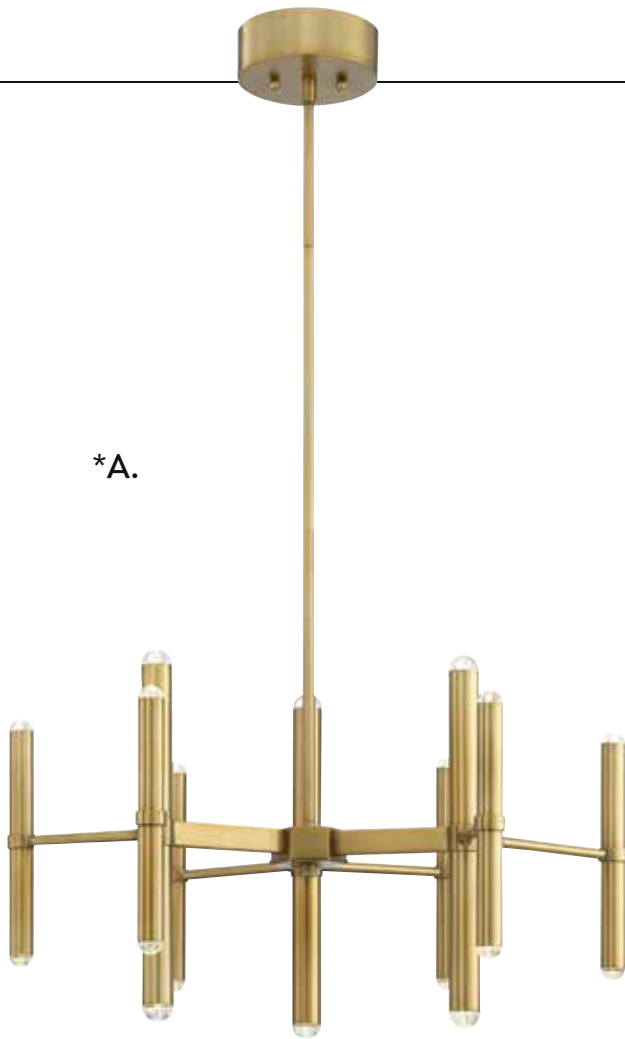

BARNUM

MID-CENTURY