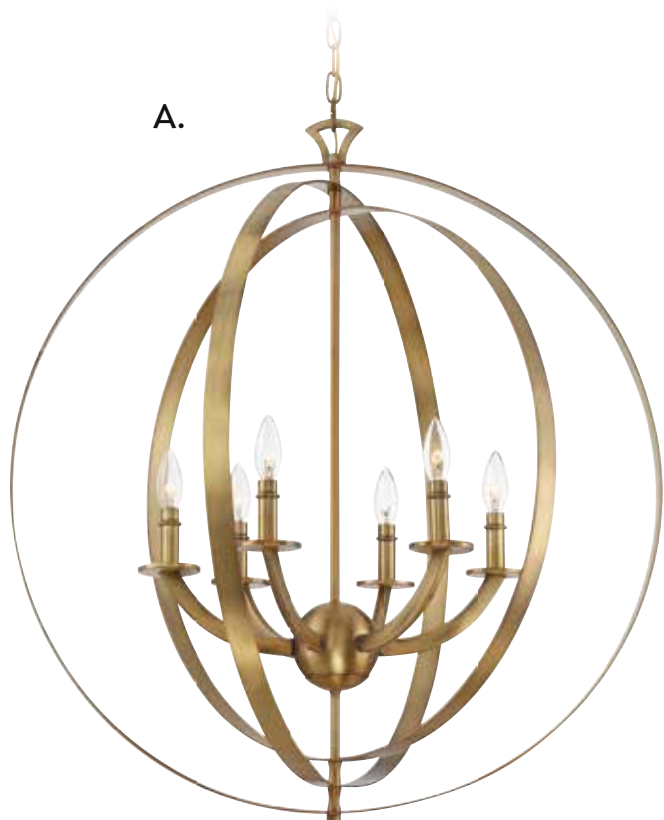

DUMONT

ORBS

A. 7-204-6-322
6-Light Pendant
Warm Brass Finish
32"W x 35-3/4"H
6C 60W
Metal Candle Covers

B. 7-204-6-109
6-Light Pendant
Polished Nickel Finish
32"W x 35-3/4"H
6C 60W
Metal Candle Covers

C. 7-204-6-44
6-Light Pendant
Classic Bronze Finish
32"W x 35-3/4"H
6C 60W
Metal Candle Covers