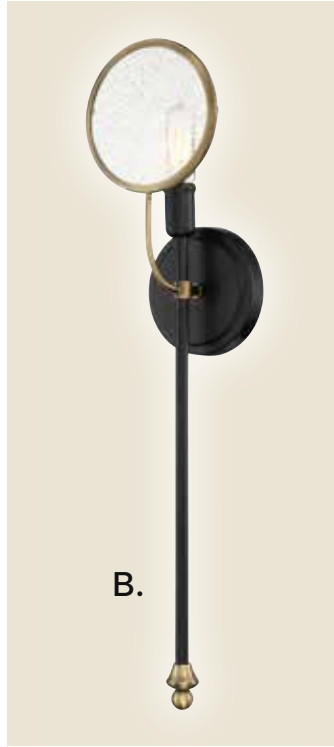

WALL LIGHTING

WALL LIGHTING

A.

B.

C.

D.

E.

A. MACAULEY
9-2065-1-51
1-Light Sconce
Vintage Black w/ Warm
Brass Accents Finish
4-3/4"W x 20"H x 7"E
1E 60W
Clear Glass

B. OBERYN
9-9157-1-51
1-Light Sconce
Vintage Black w/ Warm
Brass Accents Finish
5"W x 21-1/2"H x 5-1/2"E
1C 60W
Clear Seeded Glass

C. FULTON
9-5005-1-79
1-Light Sconce
English Bronze & Warm
Brass Finish
5-1/2"W x 24-1/2"H x 7"E
1C 60W
Clear Glass

D. KEARNEY
9-8073-2-51
2-Light Sconce
Vintage Black w/ Warm
Brass Accents Finish
12"W x 15"H x 6"E
2C 60W
Clear Glass
Metal Candle Covers

E. DUNBAR
9-9065-1-95
1-Light Sconce
Warm Brass w/ Bronze
Accents Finish
4-3/4"W x 16"H x 6-3/4"E
1C 60W
Clear Glass