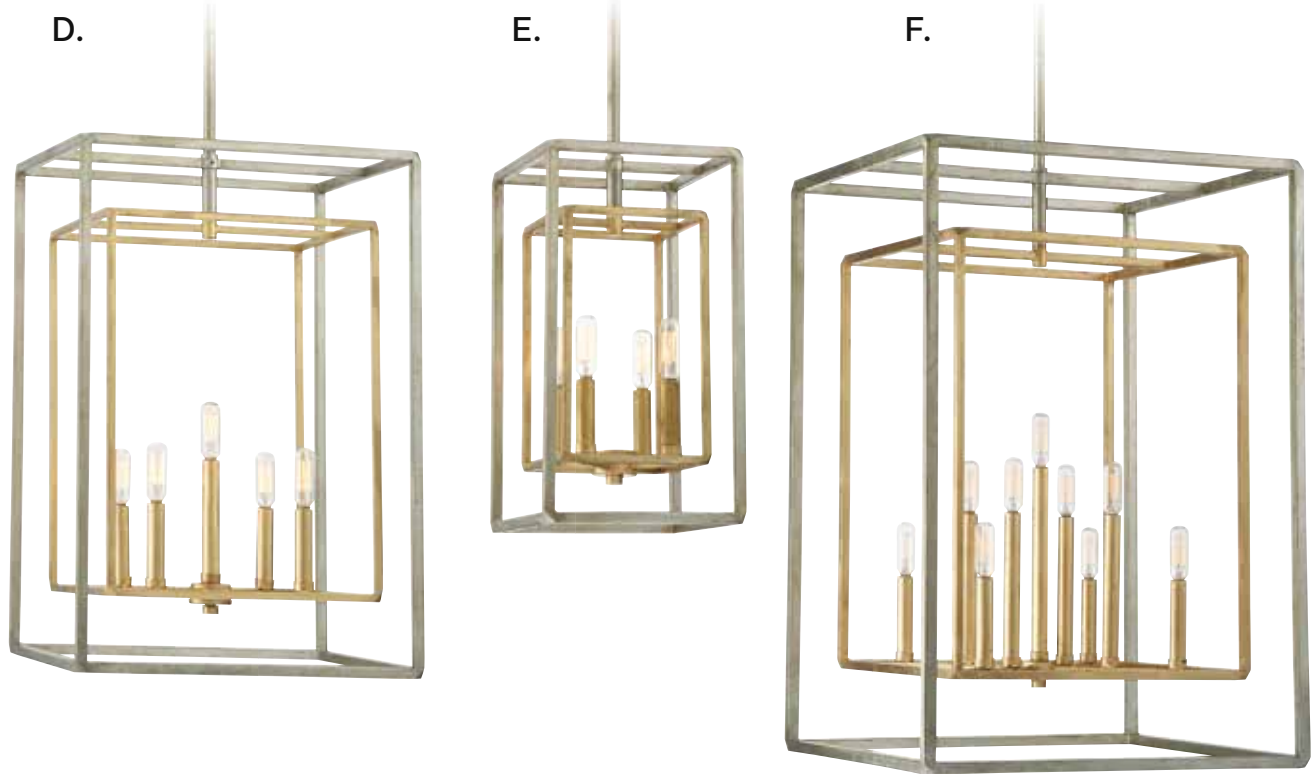

Options: 7-EXT- Extension Rod - 9-1/2"

BERLIN

- A. 3-823-9-13**
9-Light Pendant
English Bronze Finish
20-1/2"L x 20-1/2"W x 33"H
Adj H 33" - 87"
9C 60W
30° Swivel
Metal Candle Covers
- B. 3-821-4-13**
4-Light Pendant
English Bronze Finish
9-1/4"L x 9-1/4"W x 18-3/4"H
Adj H 18-3/4" - 72-3/4"
4C 60W
30° Swivel
Metal Candle Covers
- C. 3-822-5-13**
5-Light Pendant
English Bronze Finish
16-1/2"L x 16-1/2"W x 27"H
Adj H 27" - 81"
5C 60W
30° Swivel
Metal Candle Covers

A.

B.

C.

BERLIN

D. 3-822-5-212
 5-Light Pendant
 Argentum & Gold Finish
 16-1/2"L x 16-1/2"W x 27"H
 Adj H 27" - 81"
 5C 60W
 30° Swivel
 Metal Candle Covers

E. 3-821-4-212
 4-Light Pendant
 Argentum & Gold Finish
 9-1/4"L x 9-1/4"W x 18-3/4"H
 Adj H 18-3/4" - 72-3/4"
 4C 60W
 30° Swivel
 Metal Candle Covers