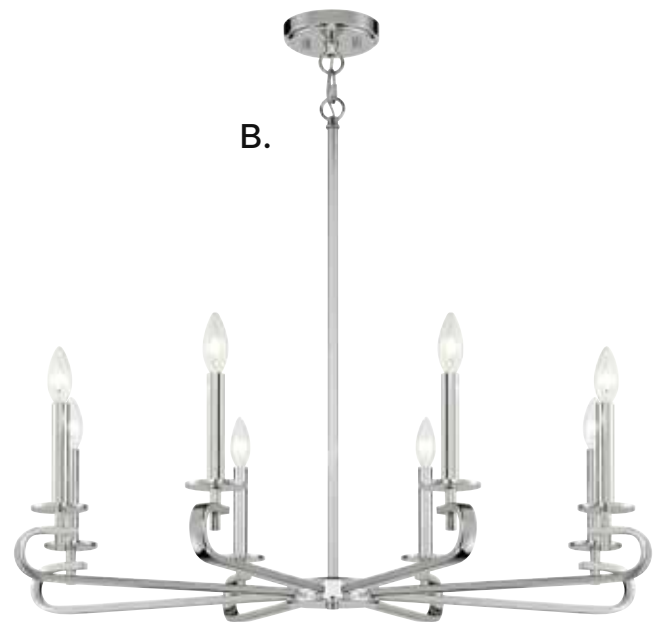

B. 1-2450-6-89
6-Light Chandelier
Matte Black Finish
28"W x 9"H
Adj H 9" - 63"
6C 60W
Dual Swivel Mount
Metal Candle Covers

C. 1-2450-6-322
6-Light Chandelier
Warm Brass Finish
28"W x 9"H
Adj H 9" - 63"
6C 60W
Dual Swivel Mount
Metal Candle Covers

Dual Mount Hanging System

Options: 7-EXT- Extension Rod - 12"(4pcs) & 6"(1pc)

TORINO

TORINO

TORINO

TODAY'S CLASSIC STYLE

A. 1-2451-8-89
8-Light Chandelier
Matte Black Finish
34"W x 9"H
Adj H 9" - 63"
8C 60W
30° Swivel
Dual Swivel Mount
Metal Candle Covers

B. 1-2451-8-109
8-Light Chandelier
Polished Nickel Finish
34"W x 9"H
Adj H 9" - 63"
8C 60W
30° Swivel
Dual Swivel Mount
Metal Candle Covers

C. 1-2451-8-322
8-Light Chandelier
Warm Brass Finish
34"W x 9"H
Adj H 9" - 63"
8C 60W
30° Swivel
Dual Swivel Mount
Metal Candle Covers