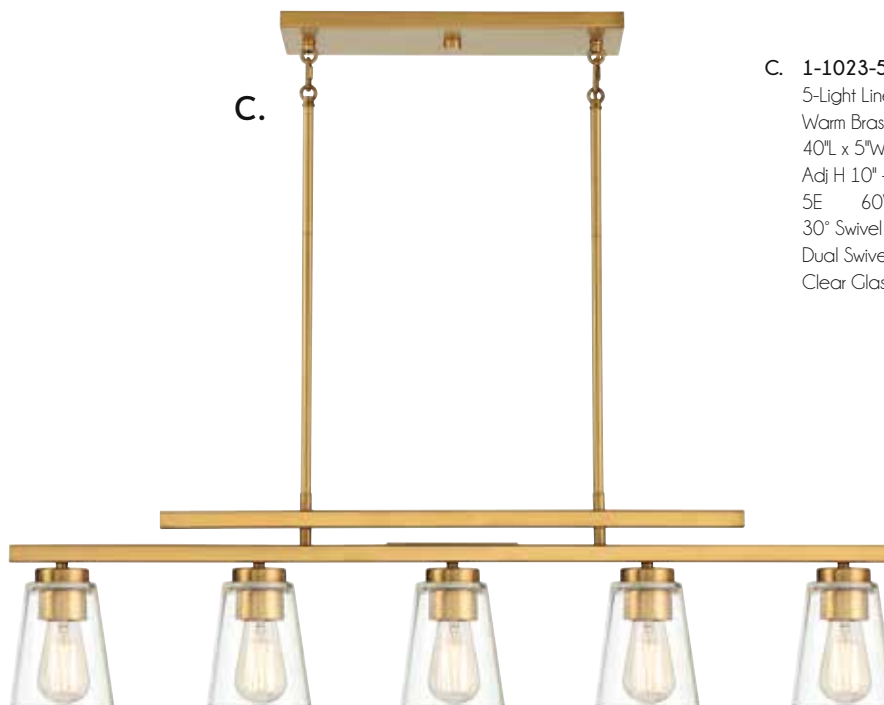

CALHOUN

LINEAR LIGHTING

C.

C. 1-1023-5-322
5-Light Linear Chandelier
Warm Brass Finish
40"L x 5"W x 10"H
Adj H 10" - 62"
5E 60W
30° Swivel
Dual Swivel Mount
Clear Glass

Options: 7-EXT- Extension Rod - 12"(8pcs) & 6"(2pcs)