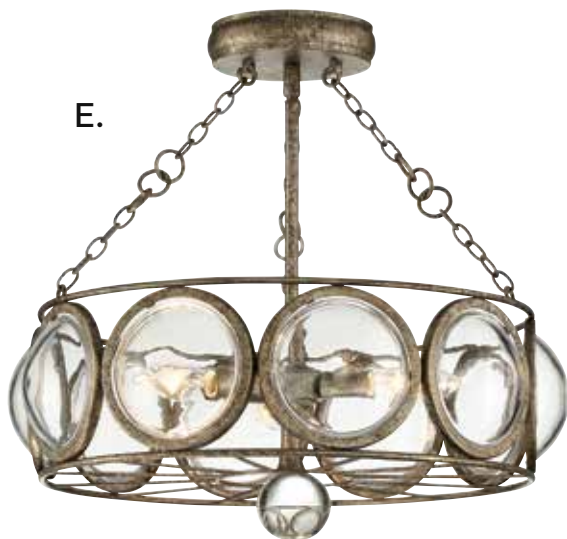

CEILING

CEILING

C. TEKOA
6-682-5-322
5-Light Semi-Flush
Warm Brass Finish
23"W x 18"H
5E 60W
Crystal Accent

D. REGIS
6-2402-3-98
3-Light Semi-Flush
Pyrite Finish
16"W x 16-1/4"H
3C 60W
Clear Crystal
Metal Candle Covers
Crystal Accent

E. WARWICK
6-6702-3-114
3-Light Convertible
Semi-Flush/Pendant
Britannia Gold Finish
18"W x 18-1/2"H
3C 60W
Clear Cabochon Glass
Crystal Accent