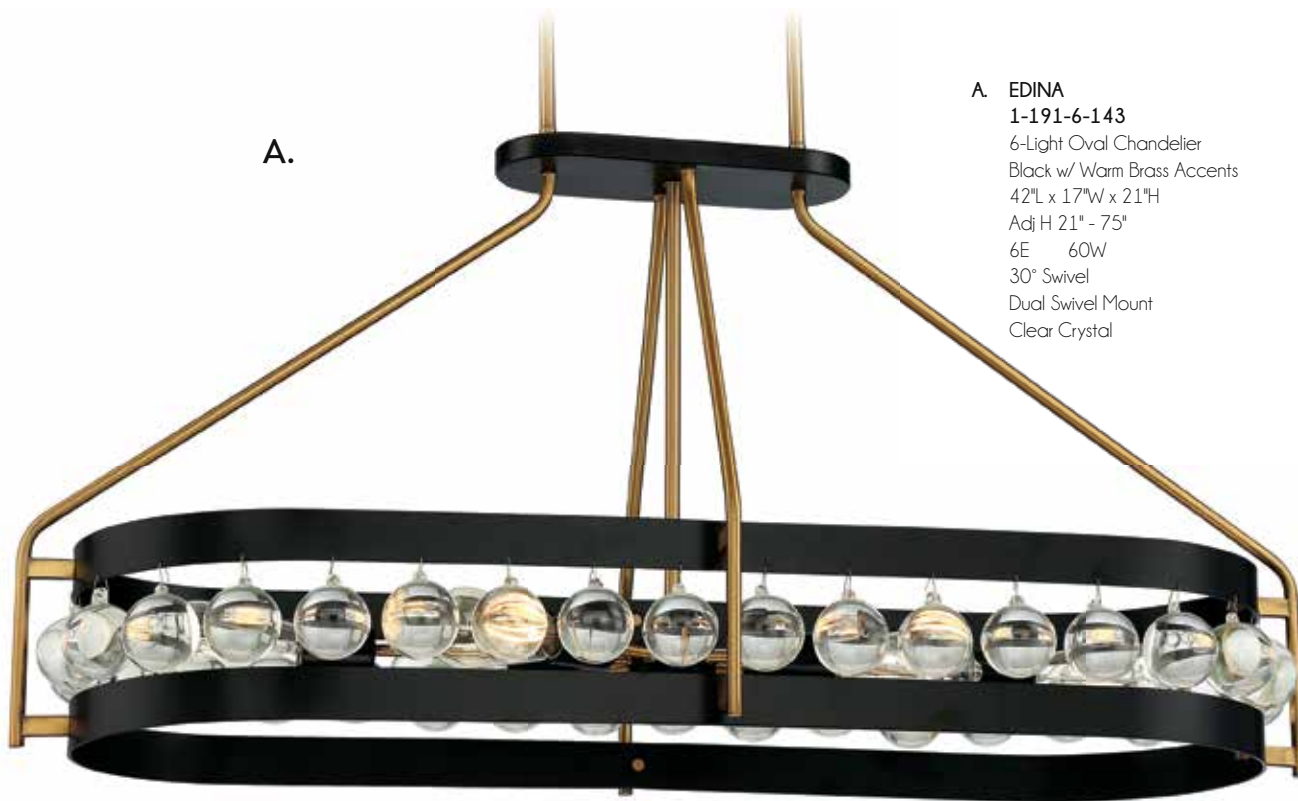

LINEAR LIGHTING

A.

A. EDINA
1-191-6-143
6-Light Oval Chandelier
Black w/ Warm Brass Accents
42"L x 17"W x 21"H
Adj H 21" - 75"
6E 60W
30° Swivel
Dual Swivel Mount
Clear Crystal

B.