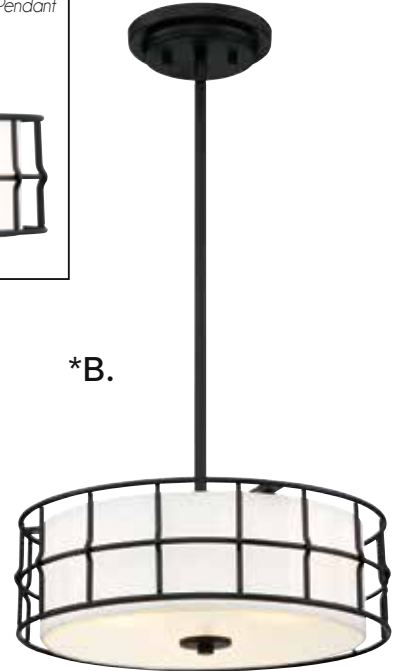

C. 1-8500-5-89
5-Light Linear Chandelier
Matte Black Finish
42"L x 13-1/2"W x 10-1/4"H
Adj H 10-1/4" - 64-1/4"
5E 60W
30° Swivel
White Fabric Shade

HAYDEN

TODAY'S CLASSIC STYLE

**A.

*B.

BRIAN THOMAS
COLLECTION

**C.

*Options: 7-EXT-BK Extension Rod - 9-1/2" **Options: 7-EXTLG-BK Extension Rod - 12"

HAYDEN

TODAY'S CLASSIC STYLE

BRIAN THOMAS
COLLECTION

*Options: 7-EXT-322 Extension Rod - 9-1/2" **Options: 7-EXTLG-322 Extension Rod - 12"