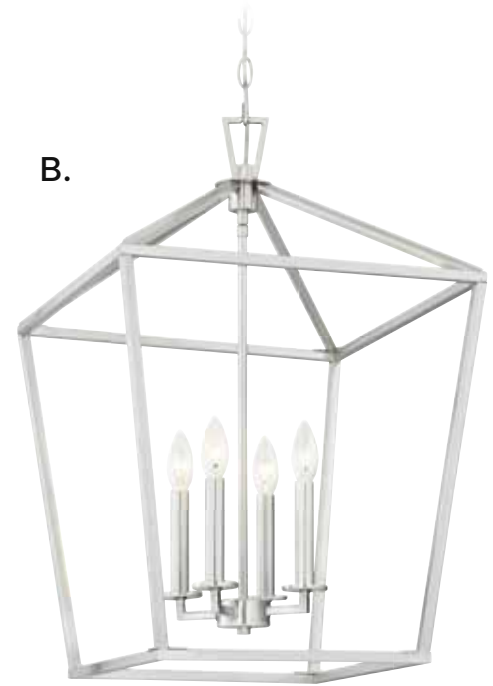

TOWNSEND

PENDANTS / LANTERNS