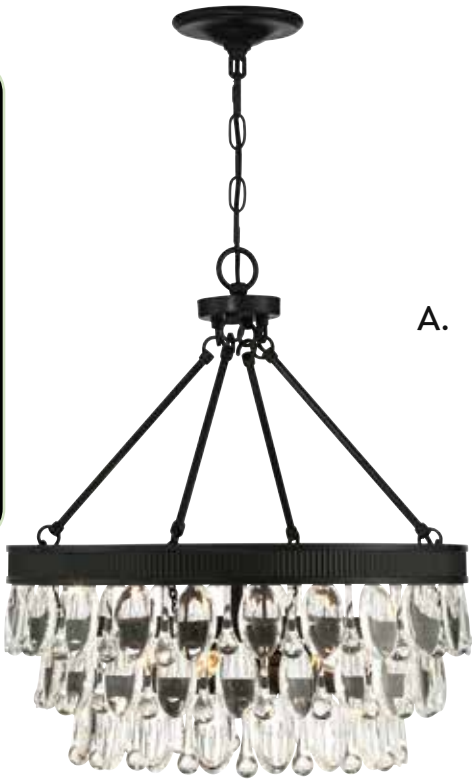

WINDHAM

RENAISSANCE GUILD