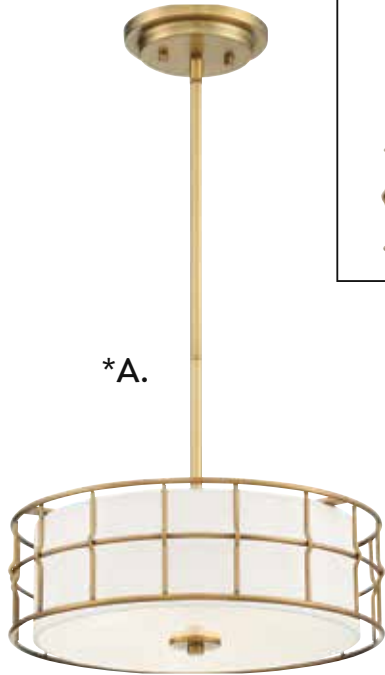

C. 1-8500-5-89
5-Light Linear Chandelier
Matte Black Finish
42"L x 13-1/2"W x 10-1/4"H
Adj H 10-1/4" - 64-1/4"
5E 60W
30° Swivel
White Fabric Shade

HAYDEN

TODAY'S CLASSIC STYLE

**A.

*B.

BRIAN THOMAS
COLLECTION

**C.

*Options: 7-EXT-BK Extension Rod - 9-1/2" **Options: 7-EXTLG-BK Extension Rod - 12"

HAYDEN

TODAY'S CLASSIC STYLE

BRIAN THOMAS
COLLECTION

*Options: 7-EXT-322 Extension Rod - 9-1/2" **Options: 7-EXTLG-322 Extension Rod - 12"