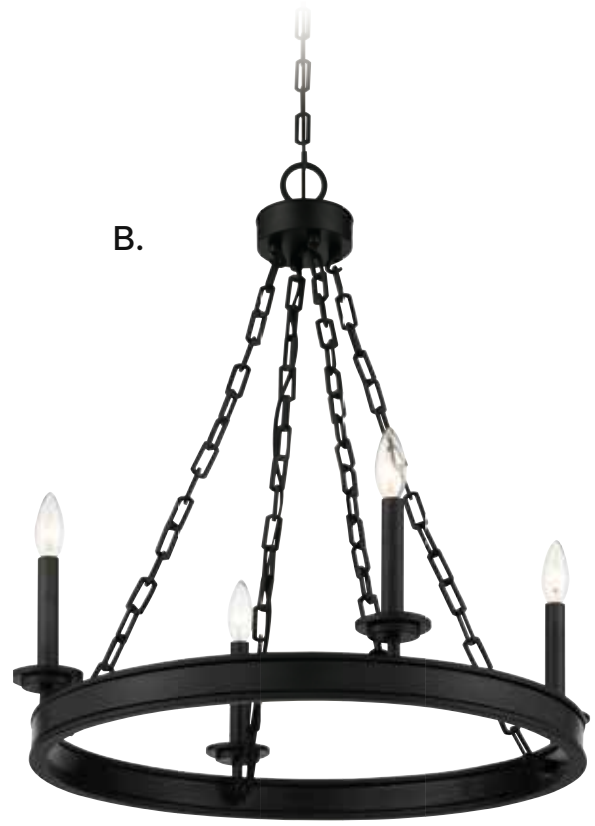

**C.

*Options: 7-EXT-BK Extension Rod - 9-1/2" **Options: 7-EXTLG-BK Extension Rod - 12"

HAYDEN

TODAY'S CLASSIC STYLE

BRIAN THOMAS
COLLECTION

*Options: 7-EXT-322 Extension Rod - 9-1/2" **Options: 7-EXTLG-322 Extension Rod - 12"

HAYDEN

TODAY'S CLASSIC STYLE

A. 6-8502-3-322
3-Light Convertible
Semi-Flush/Pendant
Warm Brass Finish
15"W x 5-1/4"H
Adj H 5-1/4" - 59-1/4"
3E 60W
30° Swivel
White Fabric Shade

B. 7-8501-5-322
5-Light Pendant
Warm Brass Finish
25"W x 10-1/4"H
Adj H 10-1/4" - 64-1/4"
5E 60W
30° Swivel
White Fabric Shade

C. 1-8500-5-322
5-Light Linear Chandelier
Warm Brass Finish
42"L x 13-1/2"W x 10-1/4"H
Adj H 10-1/4" - 64-1/4"
5E 60W
30° Swivel
White Fabric Shade

SEVILLE

SEVILLE

TODAY'S CLASSIC STYLE

A. **1-4403-4-109**
4-Light Chandelier
Polished Nickel Finish
25"W x 27-1/4"H
4C 60W
Metal Candle Covers

B. **1-4403-4-89**
4-Light Chandelier
Matte Black Finish
25"W x 27-1/4"H
4C 60W
Metal Candle Covers

C. **1-4403-4-322**
4-Light Chandelier
Warm Brass Finish
25"W x 27-1/4"H
4C 60W
Metal Candle Covers

SEVILLE