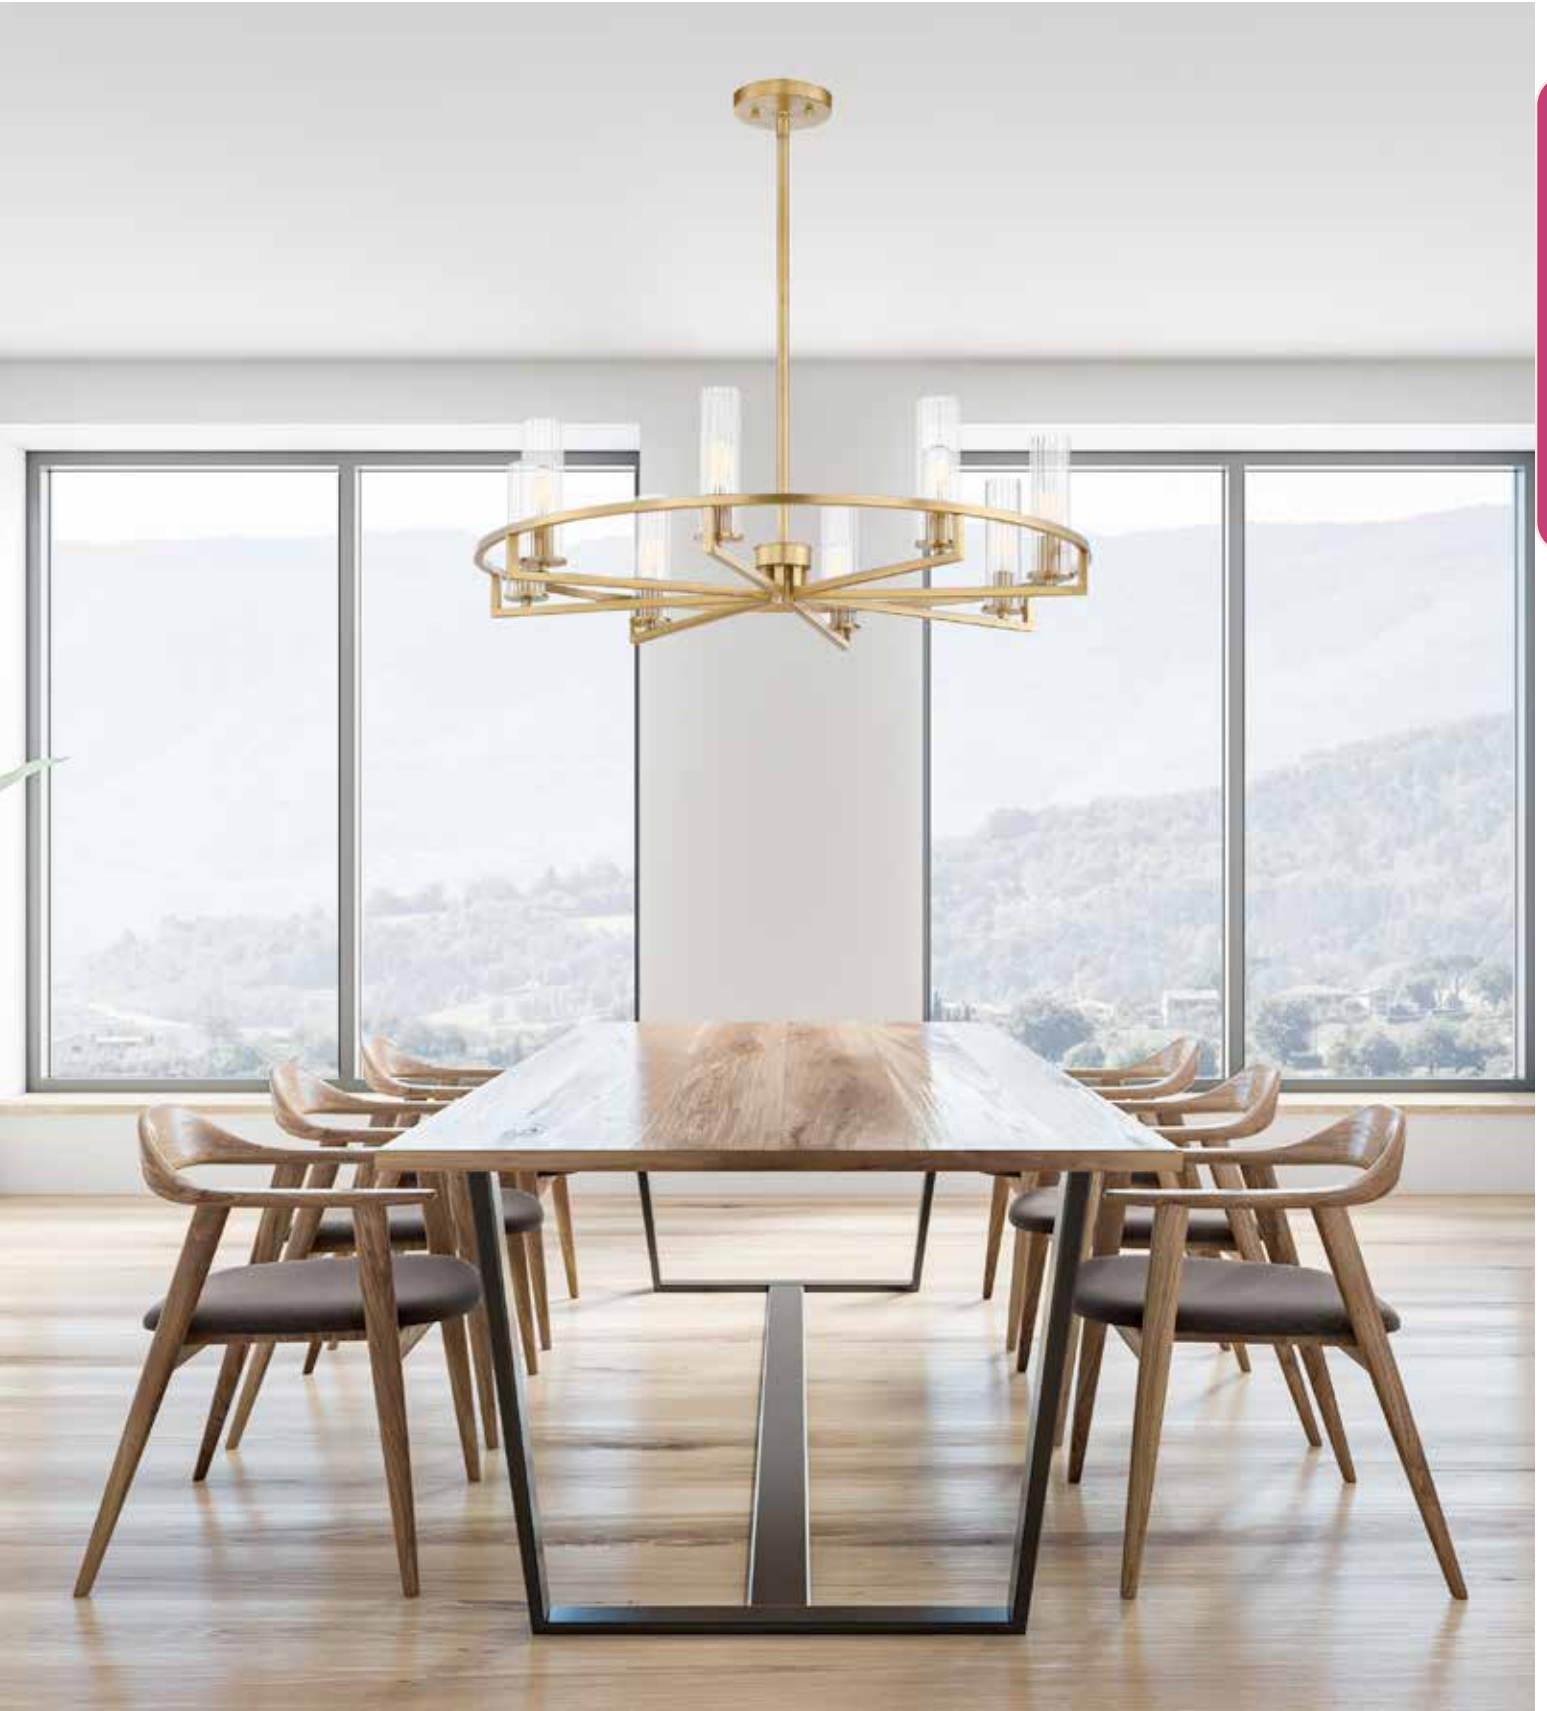

BOLTON

TODAY'S CLASSIC STYLE