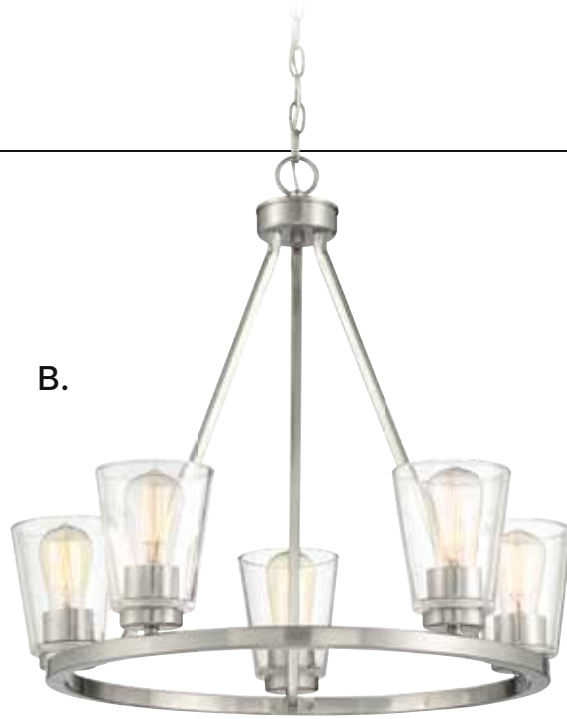

B.

Dual Mount Hanging System

*C.