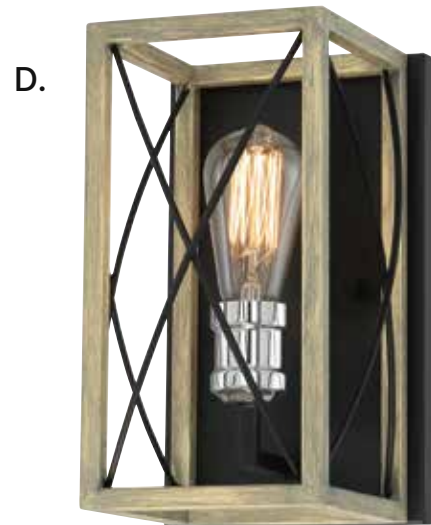

WALL LIGHTING

WALL LIGHTING

D.