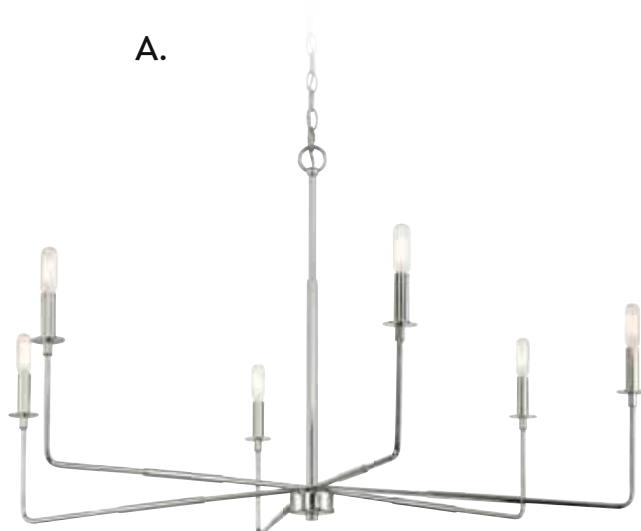

B. 1-2451-8-109
8-Light Chandelier
Polished Nickel Finish
34"W x 9"H
Adj H 9" - 63"
8C 60W
30° Swivel
Dual Swivel Mount
Metal Candle Covers

C. 1-2451-8-322
8-Light Chandelier
Warm Brass Finish
34"W x 9"H
Adj H 9" - 63"
8C 60W
30° Swivel
Dual Swivel Mount
Metal Candle Covers

Dual Mount Hanging System

Options: 7-EXTLG- Extension Rod - 12"(4pcs) & 6"(1pc)

SALERNO

SALERNO

TODAY'S CLASSIC STYLE

A.

B.

C.

A. 1-2221-6-109
6-Light Chandelier
Polished Nickel Finish
42"W x 25"H
6C 60W
Metal Candle Covers

B. 1-2221-6-89
6-Light Chandelier
Matte Black Finish
42"W x 25"H
6C 60W
Metal Candle Covers

C. 1-2221-6-322
6-Light Chandelier
Warm Brass Finish
42"W x 25"H
6C 60W
Metal Candle Covers