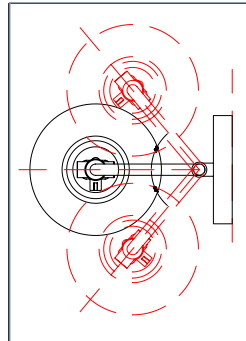

Switch on backplate, comes with **Cord & Plug**, and **Hardwire**.

YORK

WALL LIGHTING

A. 9-108-1-SN
1-Light Adjustable Sconce
Satin Nickel Finish
5-1/2"W x 16"H x 8-1/2"E
1E 60W
100° Swivel
Clear Seeded Glass