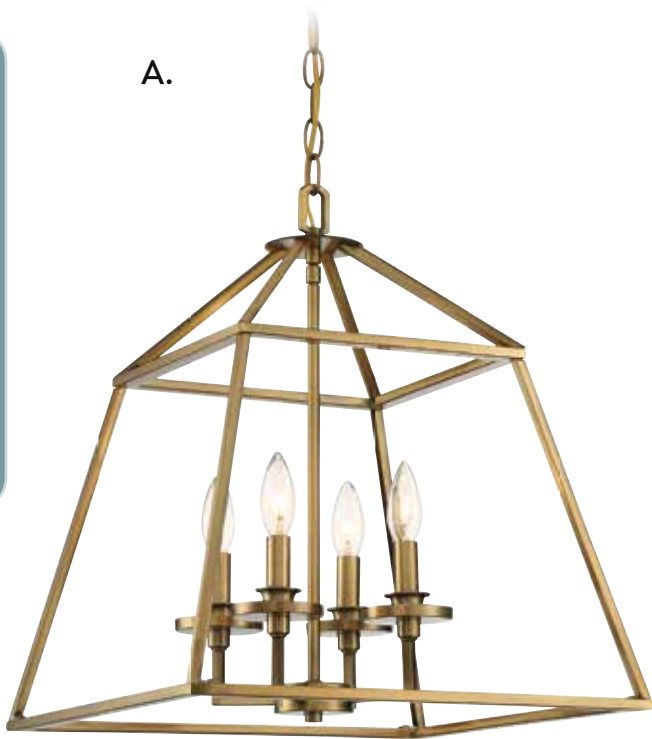

BRAXTON

A.

B.

C.

A. 3-9099-4-322
4-Light Pendant
Warm Brass Finish
24"W x 19-1/2"H
4C 60W
Metal Candle Covers

B. 3-9099-4-109
4-Light Pendant
Polished Nickel Finish
24"W x 19-1/2"H
4C 60W
Metal Candle Covers

C. 3-9099-4-44
4-Light Pendant
Classic Bronze Finish
24"W x 19-1/2"H
4C 60W
Metal Candle Covers