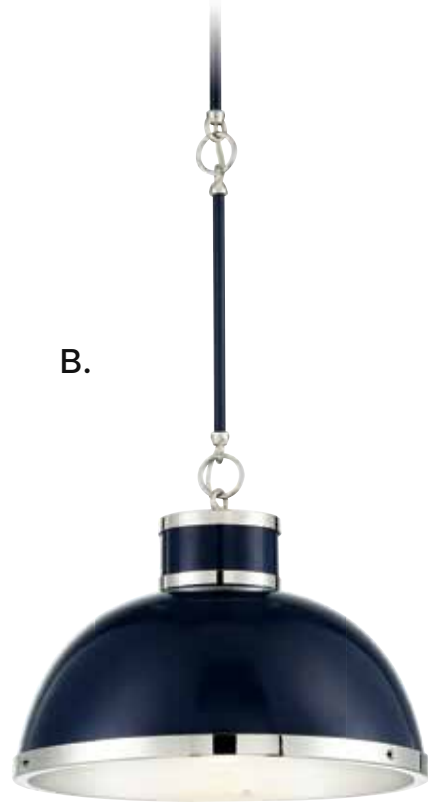

CORNING

PENDANTS / LANTERNS

A.

B.

C.

D.

Pendants come with 10'(2pcs) sections of decorative linked stems, plus 120" chain.

CHAMPLIN