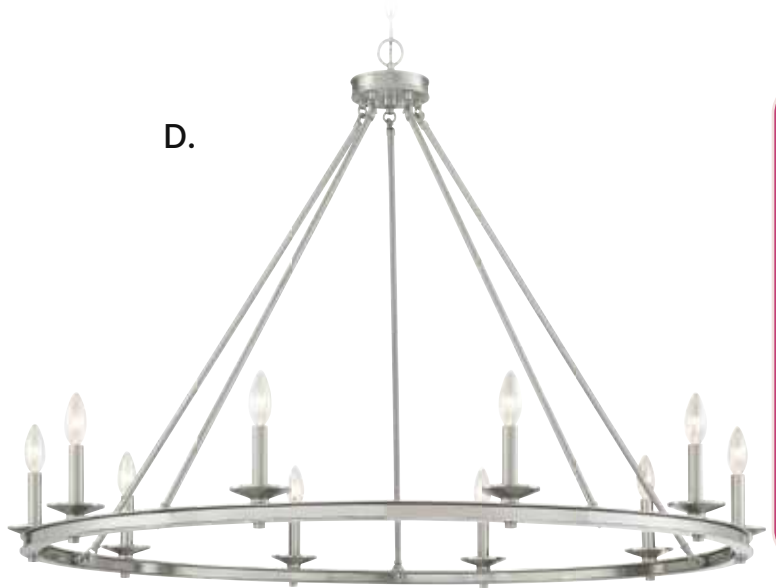

C. 1-308-8-322
8-Light Chandelier
Warm Brass Finish
33"W x 25"H
8C 60W
Metal Candle Covers

D. 1-308-8-SN
8-Light Chandelier
Satin Nickel Finish
33"W x 25"H
8C 60W
Metal Candle Covers

E. 1-308-8-44
8-Light Chandelier
Classic Bronze Finish
33"W x 25"H
8C 60W
Metal Candle Covers

MIDDLETON

TODAY'S CLASSIC STYLE

A.

B.

C.

MIDDLETON

TODAY'S CLASSIC STYLE

D.

E.

A. 1-310-10-89
10-Light Chandelier
Matte Black Finish
45"W x 32-1/4"H
10C 60W
Metal Candle Covers

B. 1-310-10-322
10-Light Chandelier
Warm Brass Finish
45"W x 32-1/4"H
10C 60W
Metal Candle Covers

C. 1-310-10-109
10-Light Chandelier
Polished Nickel Finish
45"W x 32-1/4"H
10C 60W
Metal Candle Covers

D. 1-310-10-SN
10-Light Chandelier
Satin Nickel Finish
45"W x 32-1/4"H
10C 60W
Metal Candle Covers

E. 1-310-10-44
10-Light Chandelier
Classic Bronze Finish
45"W x 32-1/4"H
10C 60W
Metal Candle Covers

MIDDLETON