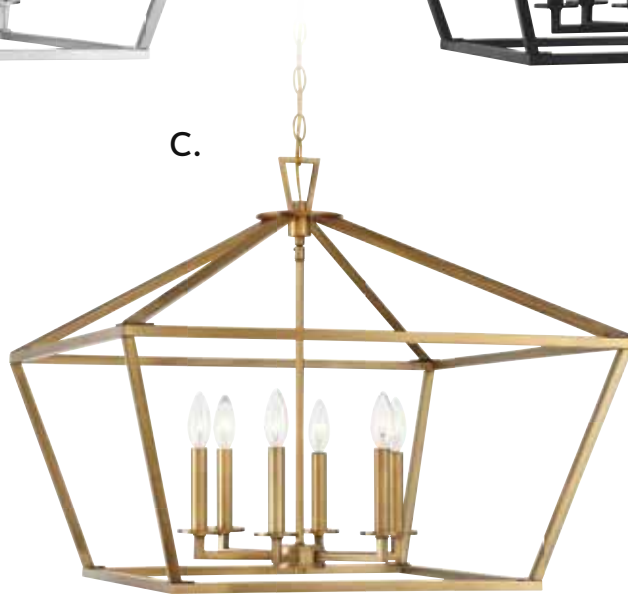

TOWNSEND

PENDANTS / LANTERNS

A.

B.

C.

D.

E.