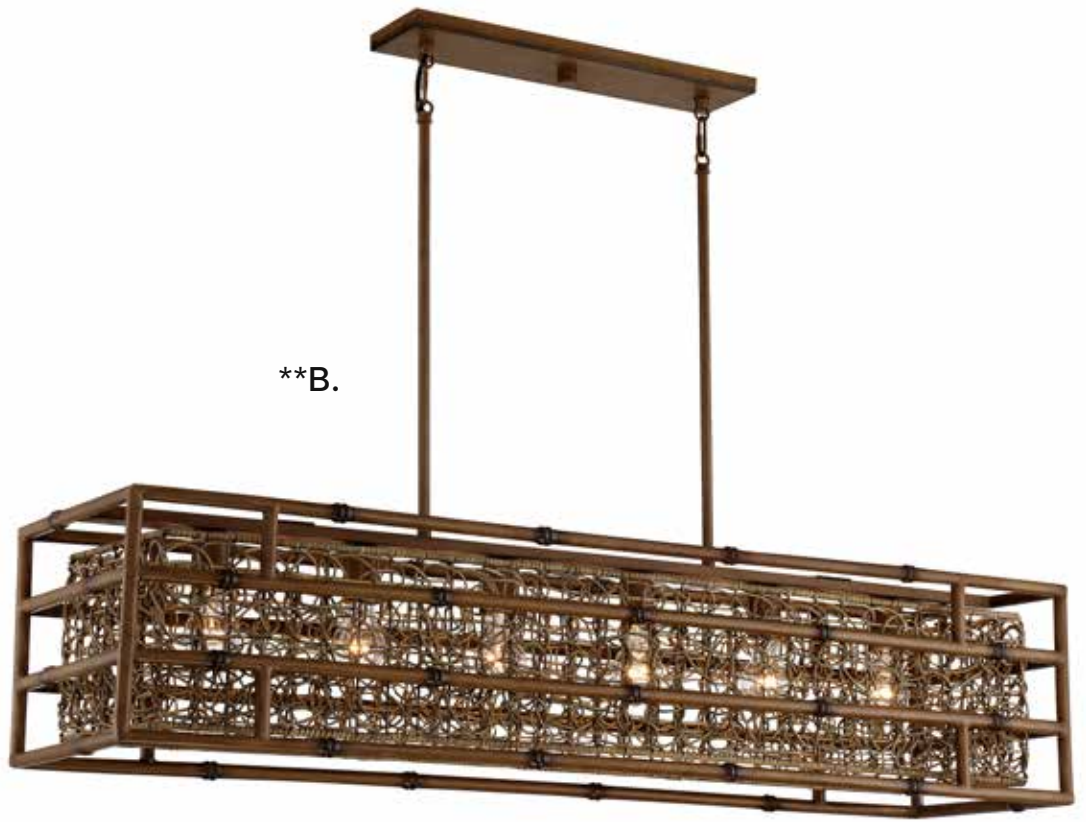

TRIPOLI

TREVISO

LIGHTING ORGANICS

*A.

BRIAN THOMAS
COLLECTION

A. 7-7912-5-184
5-Light Pendant
Grapevine Finish
25-3/4"W x 8"H
Adj H 8" - 63"
5C 60W
30° Swivel
Dual Swivel Mount
Grapevine Accents

B. 1-7913-6-184
6-Light Linear Chandelier
Grapevine Finish
48-1/2"L x 12"W x 10-1/2"H
Adj H 10-1/2" - 64-1/2"
6E 60W
30° Swivel
Dual Swivel Mount
Grapevine Accents

Dual Mount Hanging System

TREVISO

*Options: 7-EXT-184 Extension Rod - 12"(4pcs) & 6"(1pc)

**Options: 7-EXT-184 Extension Rod - 12"(8pcs) & 6"(2pcs)

EMAN

LIGHTING ORGANICS

A.

- A. 7-7772-6-180
6-Light Pendant
Matte Black w/ Dark Rattan Finish
30"W x 14-5/8"H
6C 60W
Rattan Shade
Metal Candle Covers