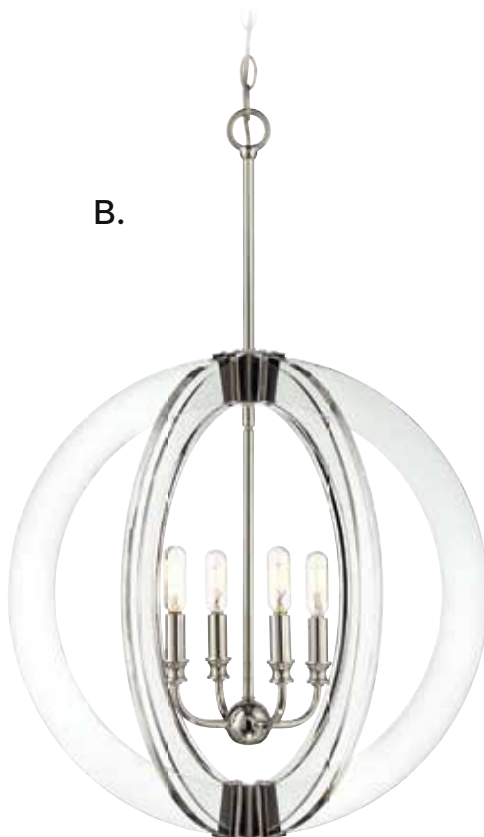

DUMONT

ORBS

MARLY

ORBS

A.

B.

C.

- A. **7-6098-12-109**
12-Light Pendant
Polished Nickel Finish
24-1/2"W x 26-1/2"H
Adj H 26-1/2" - 80-1/2"
12C 60W
30° Swivel
- B. **7-6098-12-44**
12-Light Pendant
Classic Bronze Finish
24-1/2"W x 26-1/2"H
Adj H 26-1/2" - 80-1/2"
12C 60W
30° Swivel
- C. **7-6098-12-322**
12-Light Pendant
Warm Brass Finish
24-1/2"W x 26-1/2"H
Adj H 26-1/2" - 80-1/2"
12C 60W
30° Swivel

Options: 7-EXT- Extension Rod - 12"(4pcs) & 6"(1pc)

MARLY

ORBS

EPSILON

ORBS

*A.

B.

A. 7-9160-1-109
 1-Light Pendant
 Polished Nickel Finish
 12"W x 16"
 Adj H 16" - 44-1/2"
 1E 60W
 90° Swivel
 Optic Acrylic

B. 7-9161-4-109
 4-Light Pendant
 Polished Nickel Finish
 20"W x 30"H
 4C 60W
 Optic Acrylic
 Metal Candle Covers

WESTBOURNE

**C.

*D.

C. 7-3102-1-322
 1-Light Pendant
 Warm Brass Finish
 12-3/4"W x 16-1/2"H
 Adj H 16-1/2" - 73-1/2"
 1E 60W
 30° Swivel
 White Opal Glass