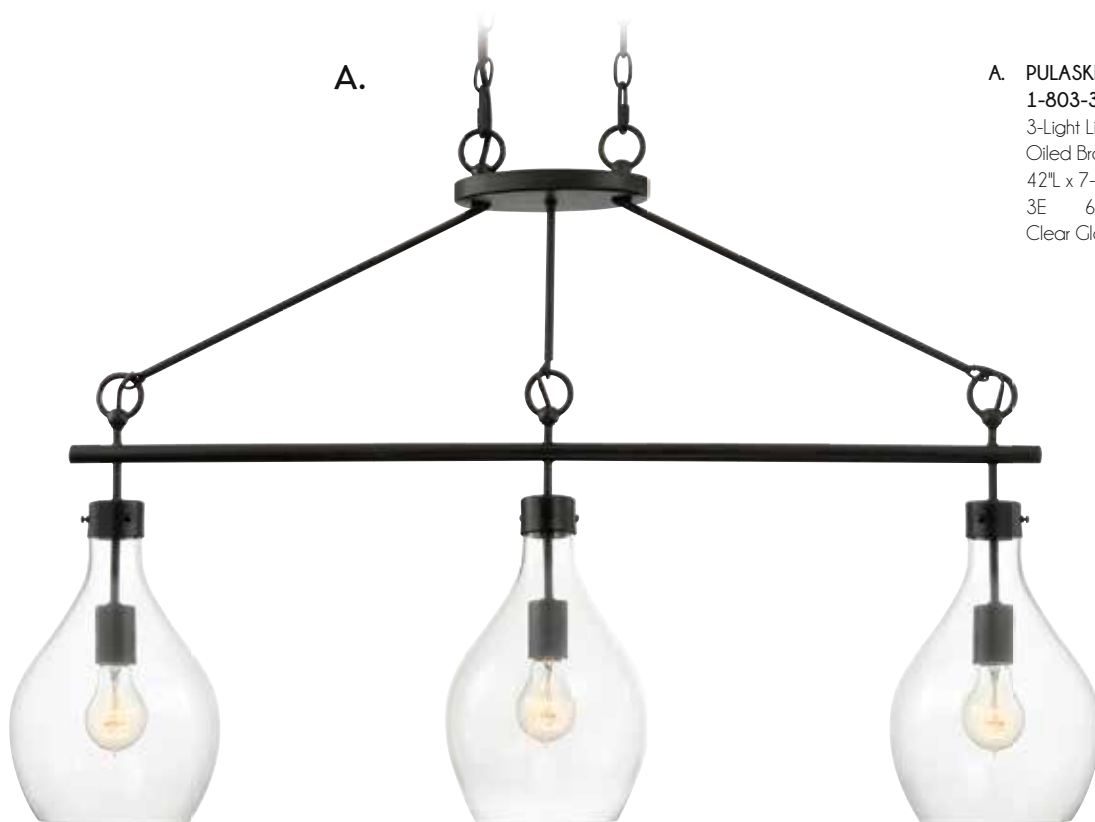

LINEAR LIGHTING

A.

A. PULASKI
1-803-3-02
3-Light Linear Chandelier
Oiled Bronze Finish
42"L x 7-3/4"W x 26-1/8"H
3E 60W
Clear Glass

*B.