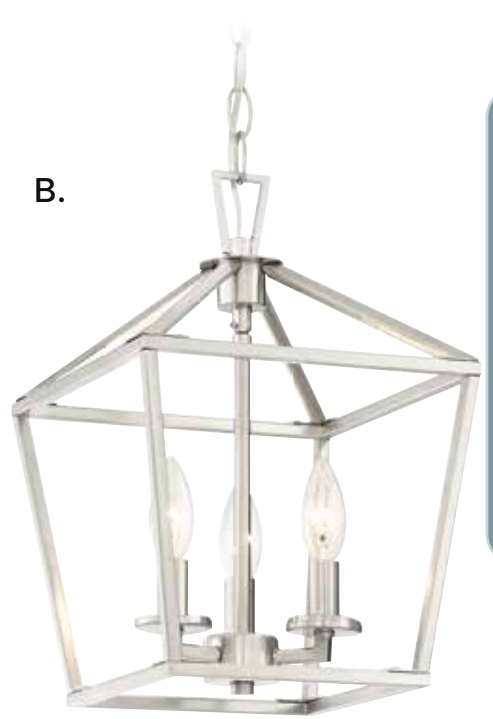

TOWNSEND

PENDANTS / LANTERNS

A.

B.

C.

D.

E.