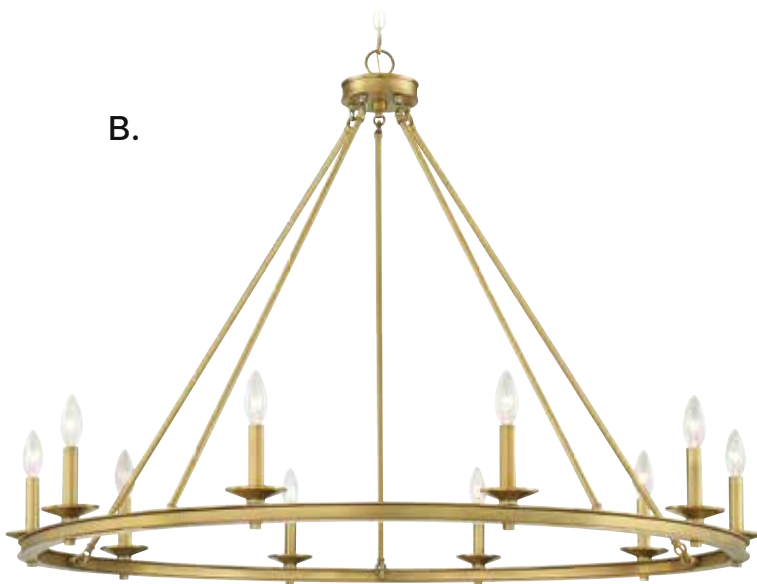

MIDDLETON

TODAY'S CLASSIC STYLE

A.

B.

C.