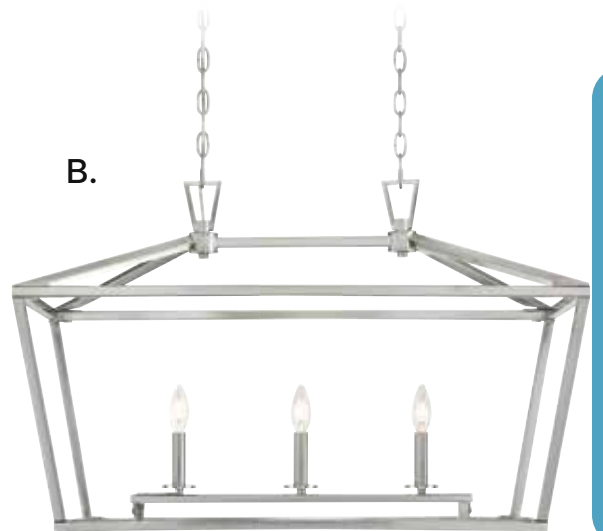

TOWNSEND

LINEAR LIGHTING

A.

B.

C.

D.

E.