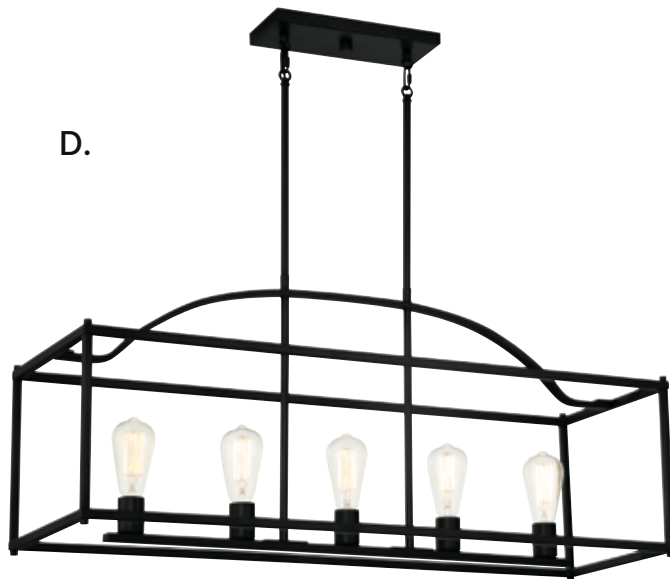

Dual Mount Hanging System

Options: 7-EXT- Extension Rod - 12"(8pcs) & 6"(2pcs)

PALLADIAN

LINEAR LIGHTING

D.

DENTON

LINEAR LIGHTING

A. 1-326-3-322
3-Light Linear Chandelier
Warm Brass Finish
32"L x 12"W x 10-1/2"H
Adj H 10-1/2" - 65-1/2"
3E 60W
30° Swivel