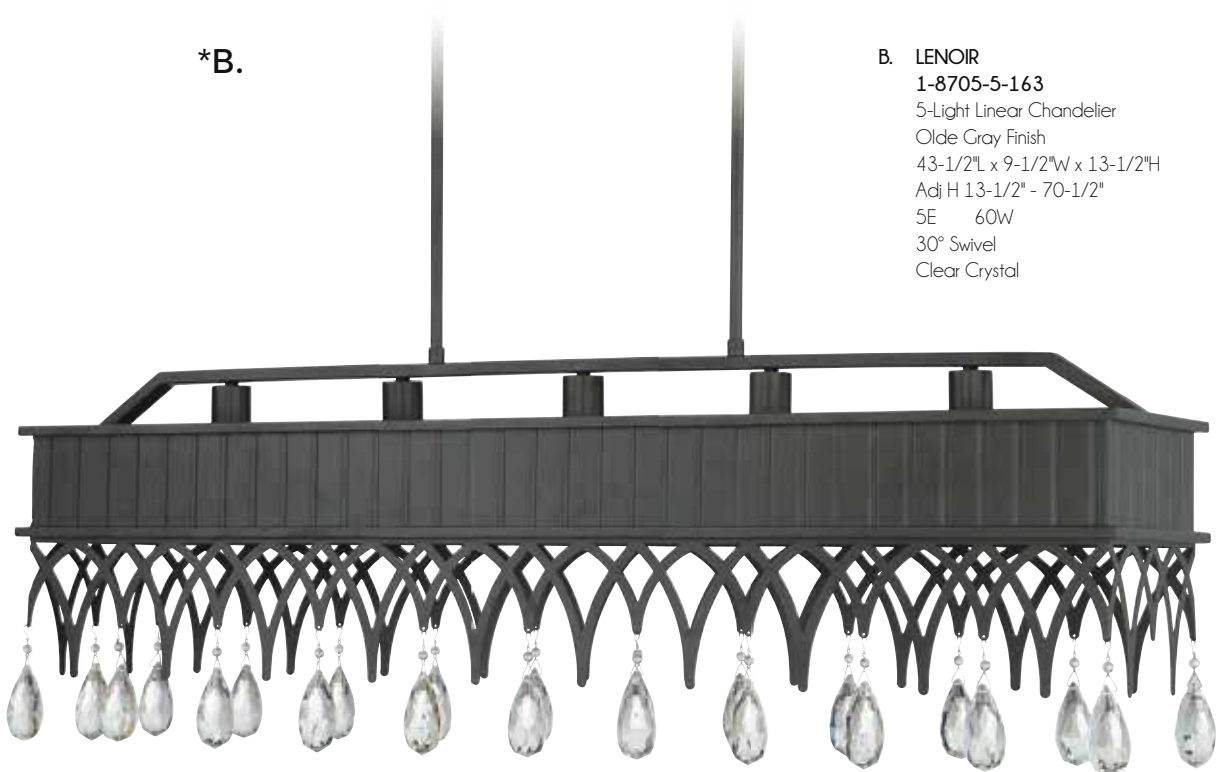

LINEAR LIGHTING

LINEAR LIGHTING

A.

A. **WARWICK**
1-6701-6-114
6-Light Linear Chandelier
Britannia Gold Finish
34-1/2"L x 18-1/2"W x 21"H
6C 60W
Clear Cabochon Glass

*B.

B. **LENOIR**
1-8705-5-163
5-Light Linear Chandelier
Olde Gray Finish
43-1/2"L x 9-1/2"W x 13-1/2"H
Adj H 13-1/2" - 70-1/2"
5E 60W
30° Swivel
Clear Crystal