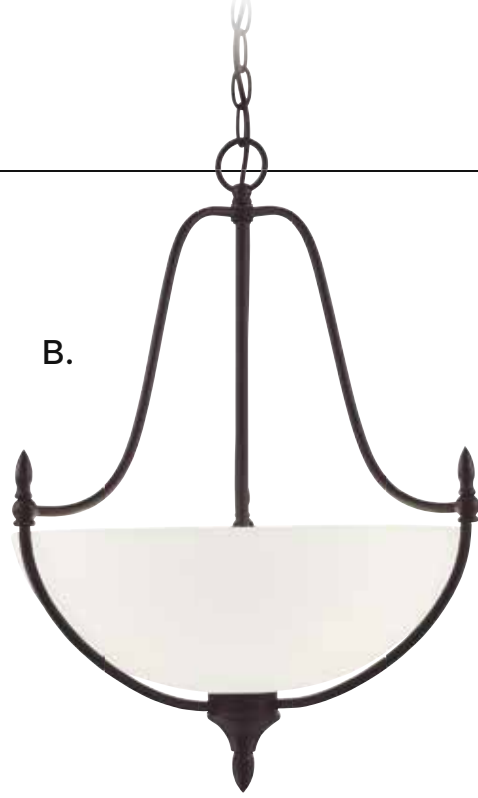

A.

B.

A. 1-1000-3-13
3-Light Chandelier
English Bronze Finish
18-1/2"W x 15"H
3E 60W
White Glass

B. 7-1004-3-13
3-Light Pendant
English Bronze Finish
18"W x 22"H
3E 60W
White Glass

C.

C. 1-1008-5-13
5-Light Chandelier
English Bronze Finish
21"W x 27-1/2"H
5C 60W
White Candle Covers