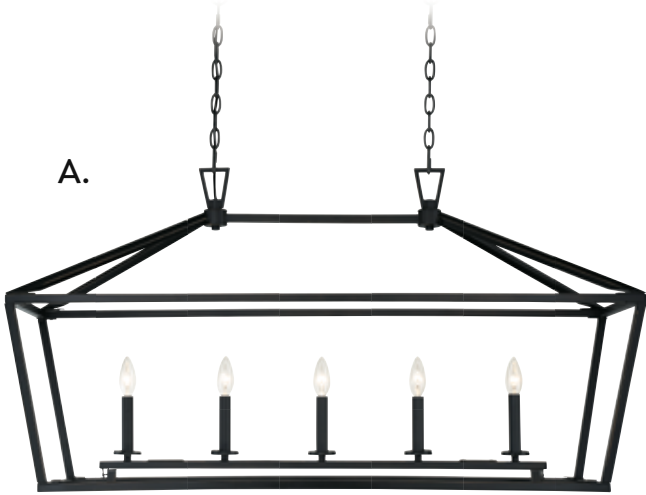

TOWNSEND

LINEAR LIGHTING

A.