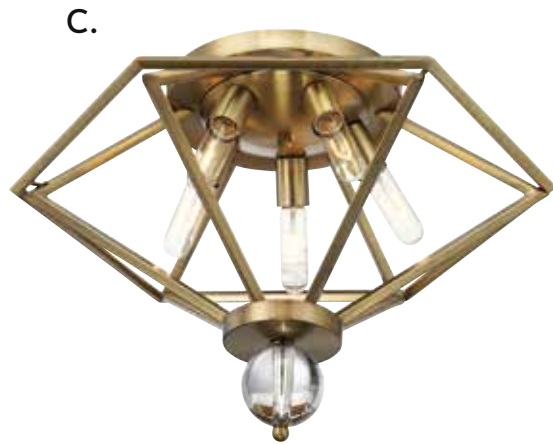

CEILING

CEILING

C. TEKOA
6-682-5-322
5-Light Semi-Flush
Warm Brass Finish
23"W x 18"H
5E 60W
Crystal Accent

D. REGIS
6-2402-3-98
3-Light Semi-Flush
Pyrite Finish
16"W x 16-1/4"H
3C 60W
Clear Crystal
Metal Candle Covers
Crystal Accent

E. WARWICK
6-6702-3-114
3-Light Convertible
Semi-Flush/Pendant
Britannia Gold Finish
18"W x 18-1/2"H
3C 60W
Clear Cabochon Glass
Crystal Accent