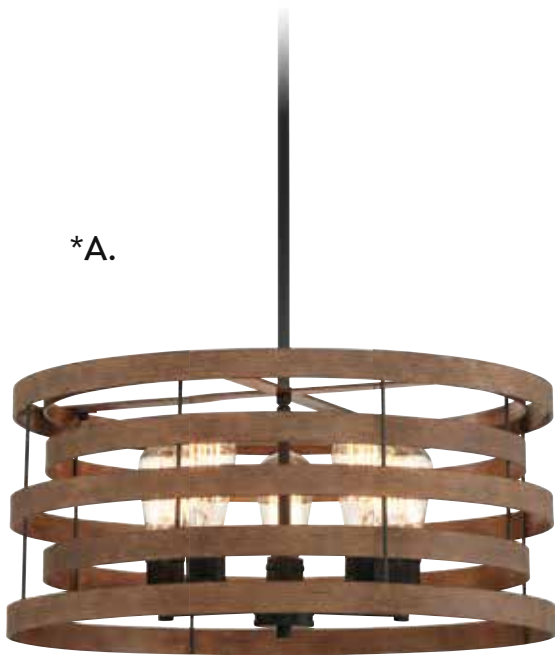

BLAINE

*A.

*Convertible:
Semi-Flush/Pendant

*B.

**C.

*D.

*Options: 7-EXT-BK Extension Rod - 12"(4pcs) & 6"(1pc) **Options: 7-EXT-BK Extension Rod - 12"(8pcs) & 6"(2pcs)