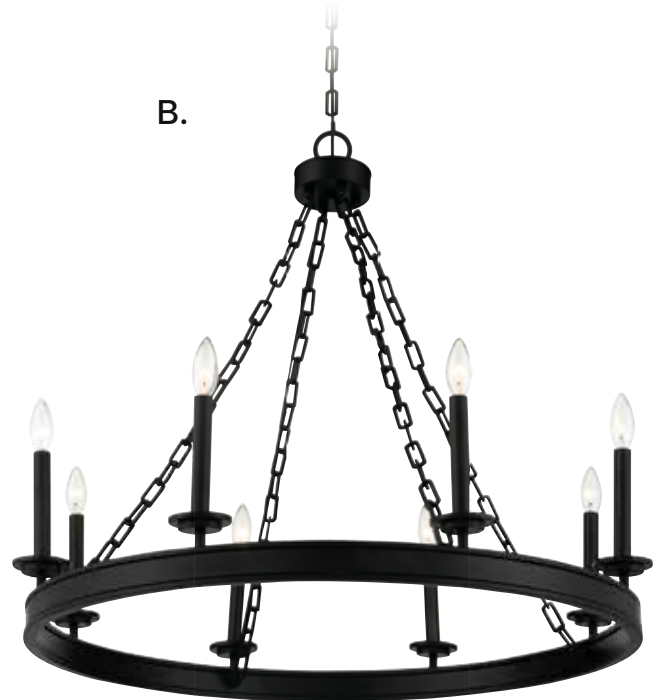

HAYDEN

TODAY'S CLASSIC STYLE

A. 6-8502-3-322
3-Light Convertible
Semi-Flush/Pendant
Warm Brass Finish
15"W x 5-1/4"H
Adj H 5-1/4" - 59-1/4"
3E 60W
30° Swivel
White Fabric Shade

B. 7-8501-5-322
5-Light Pendant
Warm Brass Finish
25"W x 10-1/4"H
Adj H 10-1/4" - 64-1/4"
5E 60W
30° Swivel
White Fabric Shade

C. 1-8500-5-322
5-Light Linear Chandelier
Warm Brass Finish
42"L x 13-1/2"W x 10-1/4"H
Adj H 10-1/4" - 64-1/4"
5E 60W
30° Swivel
White Fabric Shade

SEVILLE

SEVILLE

TODAY'S CLASSIC STYLE

A. **1-4403-4-109**
4-Light Chandelier
Polished Nickel Finish
25"W x 27-1/4"H
4C 60W
Metal Candle Covers

B. **1-4403-4-89**
4-Light Chandelier
Matte Black Finish
25"W x 27-1/4"H
4C 60W
Metal Candle Covers

C. **1-4403-4-322**
4-Light Chandelier
Warm Brass Finish
25"W x 27-1/4"H
4C 60W
Metal Candle Covers

SEVILLE

TODAY'S CLASSIC STYLE

SEVILLE

TODAY'S CLASSIC STYLE

A. **1-4404-8-109**
8-Light Chandelier
Polished Nickel Finish
34"W x 29-1/2"H
8C 60W
Metal Candle Covers

B. **1-4404-8-89**
8-Light Chandelier
Matte Black Finish
34"W x 29-1/2"H
8C 60W
Metal Candle Covers