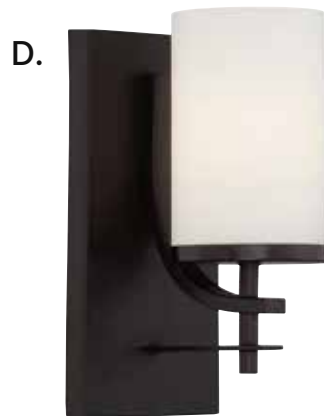

B. HERNDON
9-1007-1-13
1-Light Sconce
English Bronze Finish
5-1/2"W x 10-3/4"H x 7-1/4"E
1E 60W
White Glass

C. COLTON
9-337-1-SN
1-Light Sconce
Satin Nickel Finish
4-3/4"W x 10"H x 6"E
1E 60W
White Opal Glass