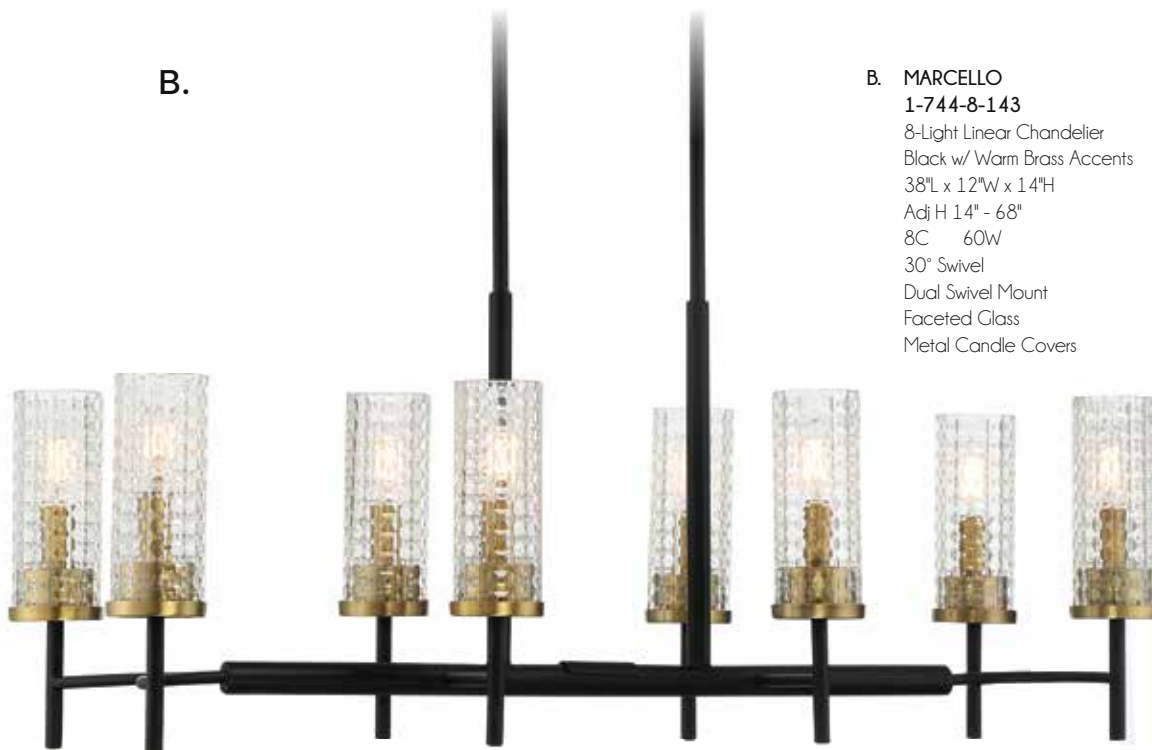

B. MARCELLO
1-744-8-143
8-Light Linear Chandelier
Black w/ Warm Brass Accents
38"L x 12"W x 14"H
Adj H 14" - 68"
8C 60W
30° Swivel
Dual Swivel Mount
Faceted Glass
Metal Candle Covers

Options: 7-EXT- Extension Rod - 12"(8pcs) & 6"(2pcs)