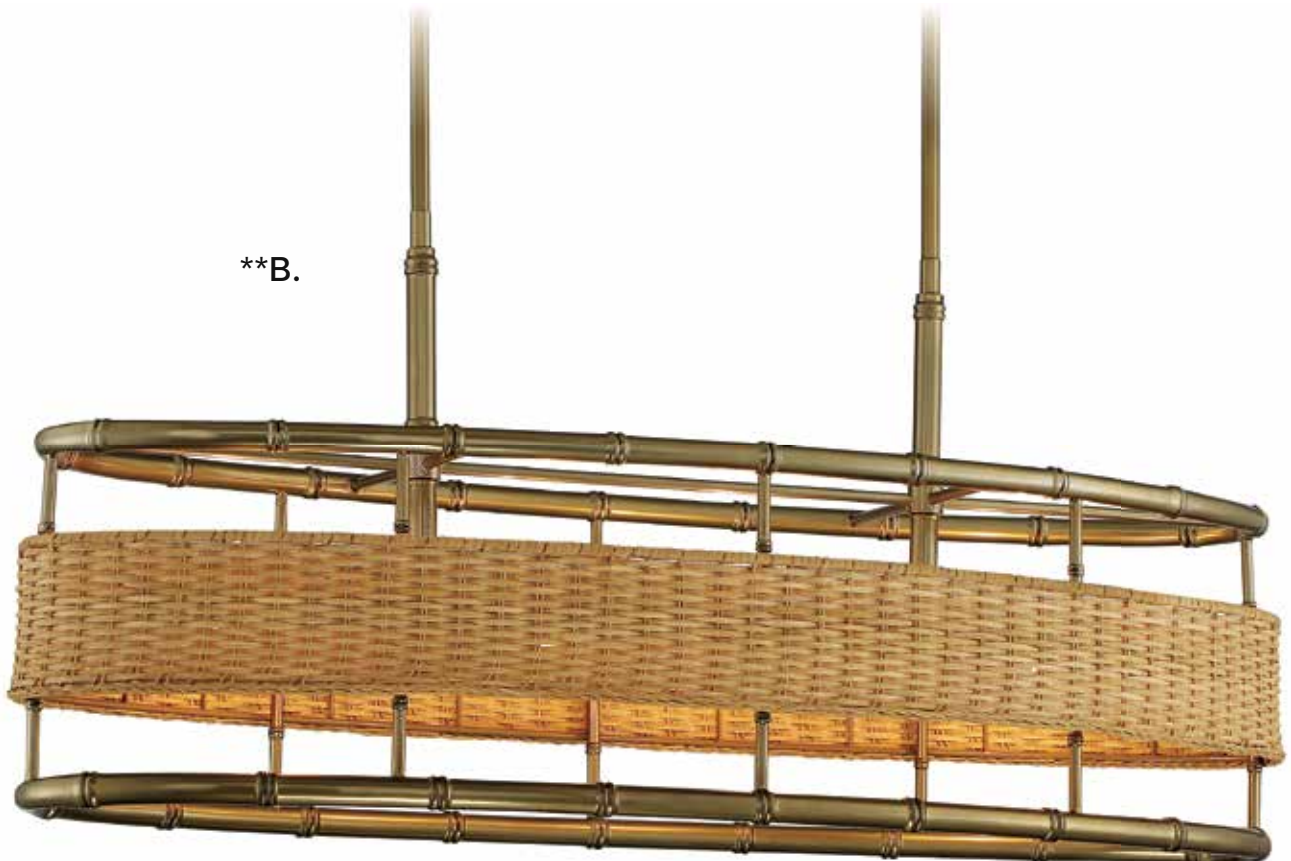

- A. 7-7771-6-177
  6-Light Pendant
  Burnished Brass w/
  Natural Rattan Finish
  22"W x 17"H
  Adj H 17" - 71"
  6C 60W
  30° Swivel
  Dual Swivel Mount
  Natural Rattan Accents

- B. 1-7770-4-177
  4-Light Linear Chandelier
  Burnished Brass w/
  Natural Rattan Finish
  36"L x 12"W x 15"H
  Adj H 15" - 69"
  4C 60W
  30° Swivel
  Dual Swivel Mount
  Metal Candle Covers
  Natural Rattan Accents

**B.