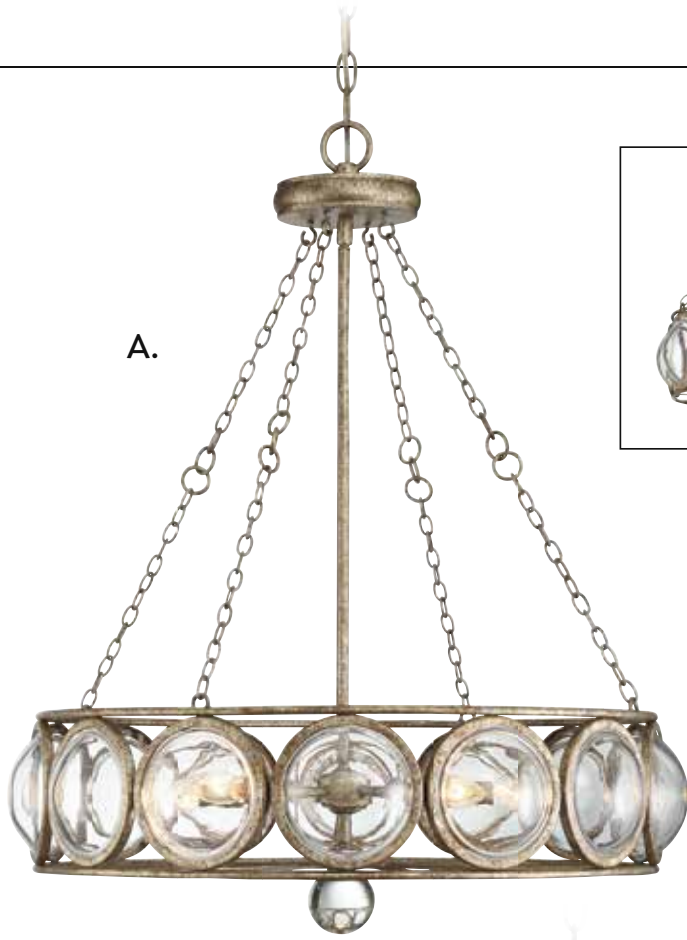

WARWICK

~ Convertible
Semi-Flush/Pendant

NEO-TRADITIONAL