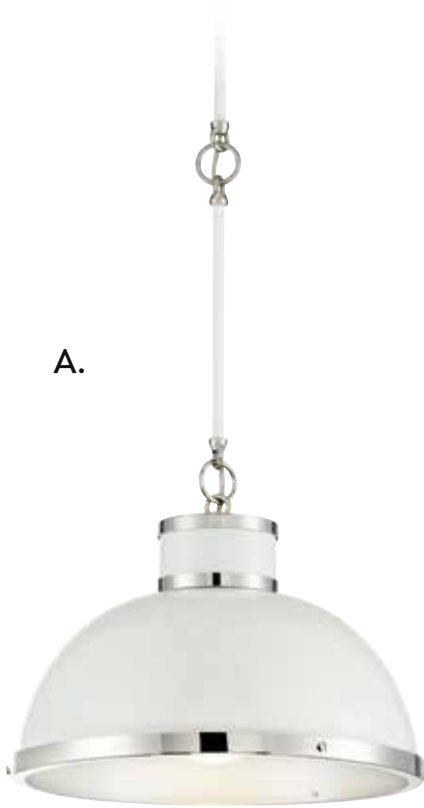

CORNING

PENDANTS / LANTERNS

A.

B.

C.

D.

Pendants come with 10'(2pcs) sections of decorative linked stems, plus 120" chain.

CHAMPLIN