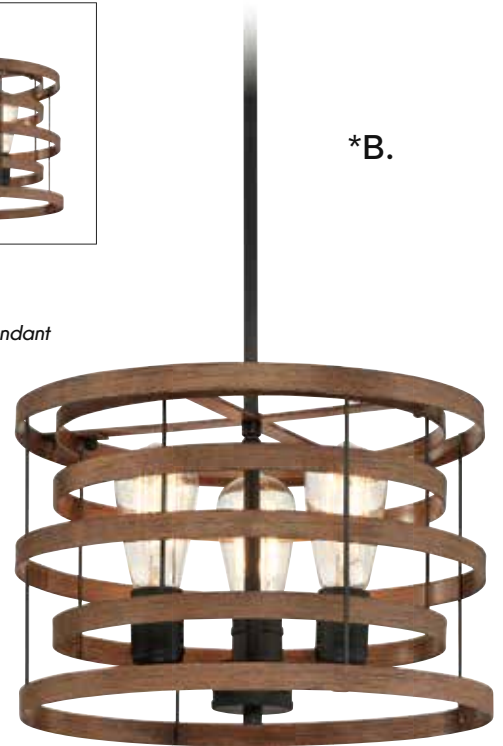

*Convertible:
Semi-Flush/Pendant

*B.