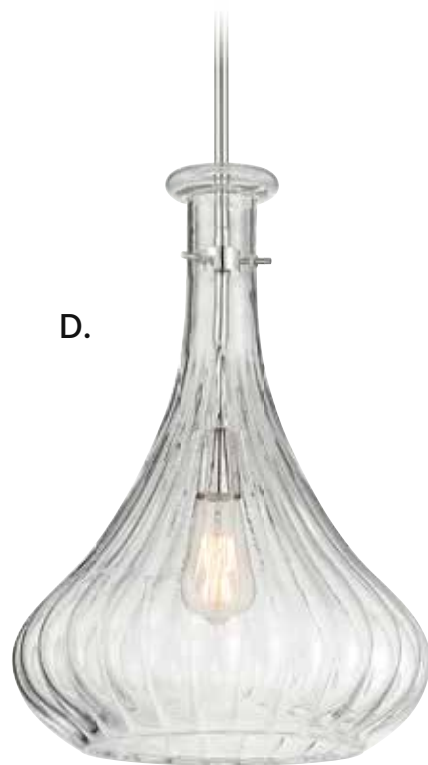

BRISTO

PENDANTS / LANTERNS

A.

B.

C.

D.

Options: 7-EXT- Extension Rod - 12"(4pcs) & 6"(1pc)