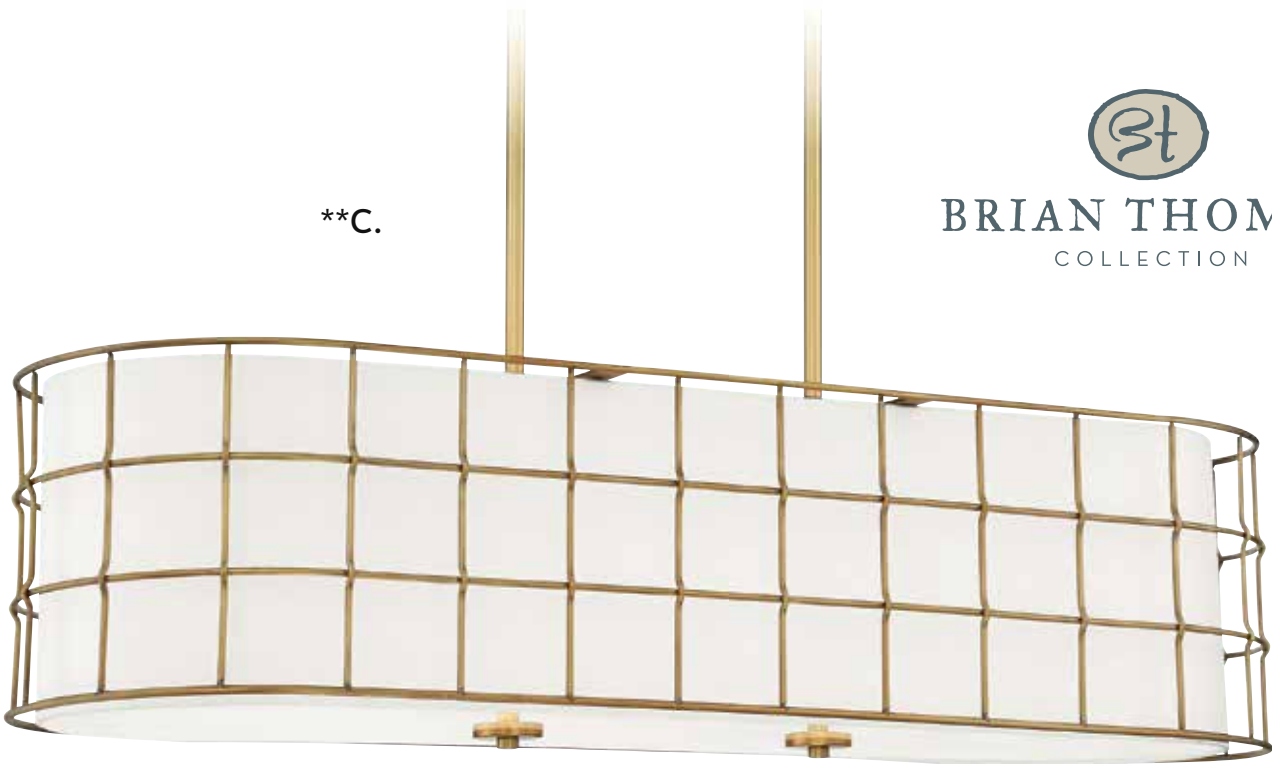

C. 1-8500-5-89
5-Light Linear Chandelier
Matte Black Finish
42"L x 13-1/2"W x 10-1/4"H
Adj H 10-1/4" - 64-1/4"
5E 60W
30° Swivel
White Fabric Shade

HAYDEN

TODAY'S CLASSIC STYLE

**A.

*B.

BRIAN THOMAS
COLLECTION

**C.

*Options: 7-EXT-BK Extension Rod - 9-1/2" **Options: 7-EXTLG-BK Extension Rod - 12"

HAYDEN

TODAY'S CLASSIC STYLE

BRIAN THOMAS
COLLECTION

*Options: 7-EXT-322 Extension Rod - 9-1/2" **Options: 7-EXTLG-322 Extension Rod - 12"