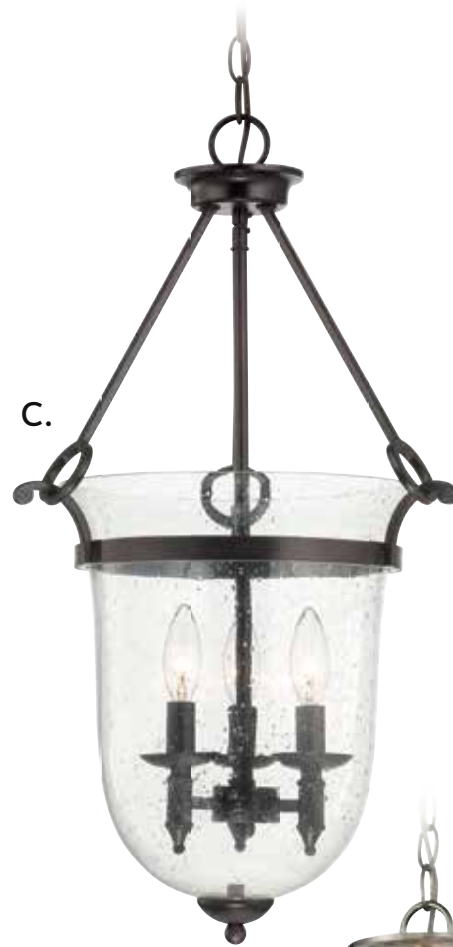

TRUDY

C. 3-7132-3-13
3-Light Pendant
English Bronze Finish
16"W x 24-1/2"H
3C 60W
Clear Seeded Glass
Metal Candle Covers

D. 3-7132-3-SN
3-Light Pendant
Satin Nickel Finish
16"W x 24-1/2"H
3C 60W
Clear Seeded Glass
Metal Candle Covers