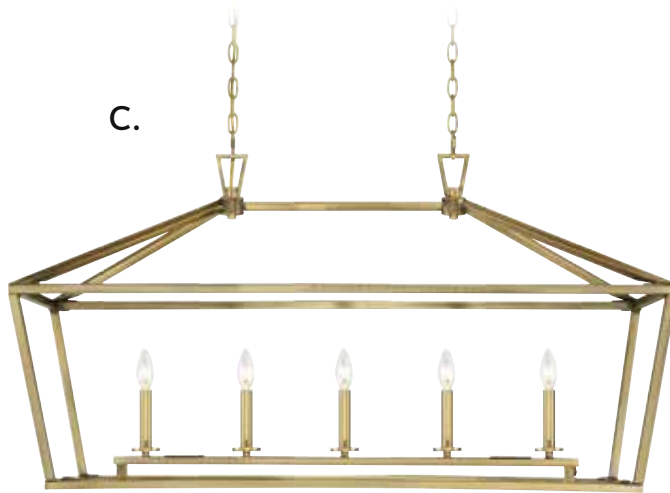

TOWNSEND

LINEAR LIGHTING

A.

B.

C.

D.

E.