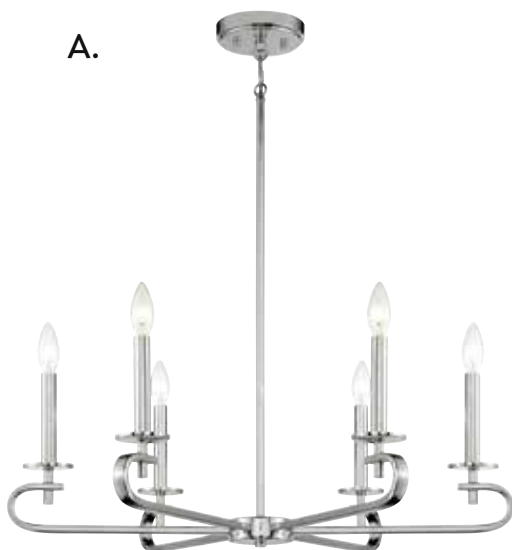

DELPHI

TODAY'S CLASSIC STYLE

Dual Mount Hanging System

A. 7-188-6-172

6-Light Pendant
 White & Polished Nickel Accents
 19"W x 25"H
 6E 60W
 Metal Shade

B. 1-187-3-172

3-Light Linear Chandelier
 White & Polished Nickel Accents
 42"L x 10"W x 11"H
 Adj H 11" - 65"
 3E 60W
 30° Swivel
 Dual Swivel Mount
 Metal Shade

*B.

*Options: 7-EXT-109 Extension Rod - 12"(8pcs) & 6"(2pcs)

DELPHI

TODAY'S CLASSIC STYLE

C. 7-188-6-143
 6-Light Pendant
 Black w/ Warm Brass Accents
 19"W x 25"H
 6E 60W
 Metal Shade

D. 1-187-3-143
 3-Light Linear Chandelier
 Black w/ Warm Brass Accents
 42"L x 10"W x 11"H
 Adj H 11" - 65"
 30° Swivel
 Dual Swivel Mount
 3E 60W
 Metal Shade

Dual Mount Hanging System

**Options: 7-EXT-322 Extension Rod - 12"(8pcs) & 6"(2pc)

TORINO

TODAY'S CLASSIC STYLE

A. 1-2450-6-109
6-Light Chandelier
Polished Nickel Finish
28"W x 9"H
Adj H 9" - 63"
6C 60W
Dual Swivel Mount
Metal Candle Covers

B. 1-2450-6-89
6-Light Chandelier
Matte Black Finish
28"W x 9"H
Adj H 9" - 63"
6C 60W
Dual Swivel Mount
Metal Candle Covers

C. 1-2450-6-322
6-Light Chandelier
Warm Brass Finish
28"W x 9"H
Adj H 9" - 63"
6C 60W
Dual Swivel Mount
Metal Candle Covers