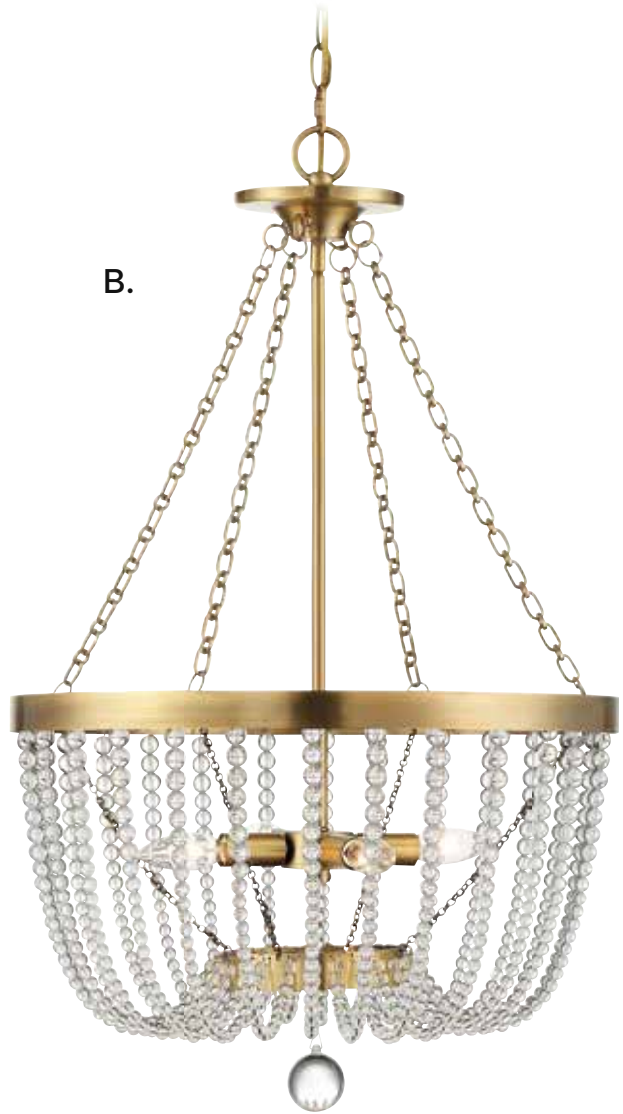

BERGAMO

RENAISSANCE GUILD

BERGAMO

A. 7-2851-4-154
4-Light Pendant
Antique Nickel Finish
19-7/8"W x 32-1/4"H
4C 60W
Clear Crystal

B. 7-2851-4-322
4-Light Pendant
Warm Brass Finish
19-7/8"W x 32-1/4"H
4C 60W
Clear Crystal