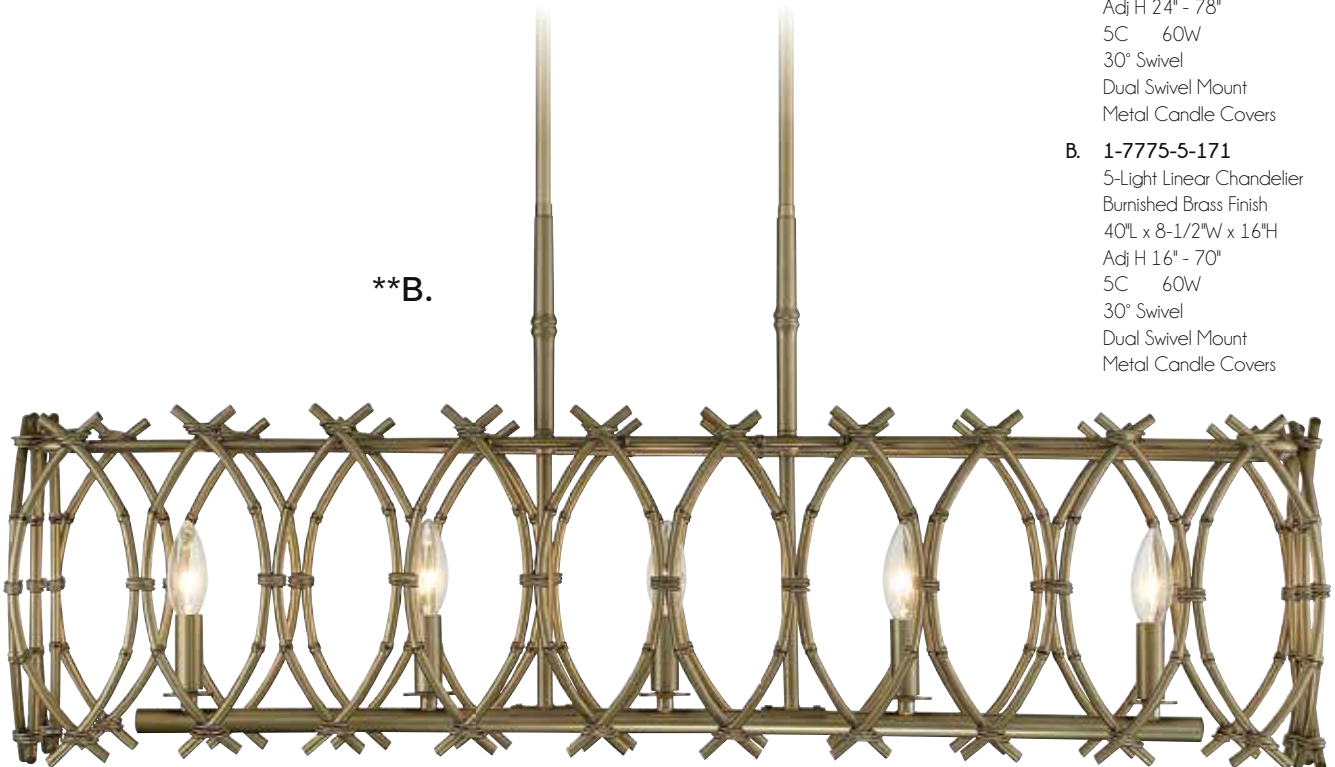

Dual Mount Hanging System

TREVISO

*Options: 7-EXT-184 Extension Rod - 12"(4pcs) & 6"(1pc)

**Options: 7-EXT-184 Extension Rod - 12"(8pcs) & 6"(2pcs)

EMAN

LIGHTING ORGANICS

A.

- A. 7-7772-6-180
6-Light Pendant
Matte Black w/ Dark Rattan Finish
30"W x 14-5/8"H
6C 60W
Rattan Shade
Metal Candle Covers

CORNWALL

*A.

- A. 7-7776-5-171**
5-Light Pendant
Burnished Brass Finish
22"W x 24"H
Adj H 24" - 78"
5C 60W
30° Swivel
Dual Swivel Mount
Metal Candle Covers

**B.

- B. 1-7775-5-171**
5-Light Linear Chandelier
Burnished Brass Finish
40"L x 8-1/2"W x 16"H
Adj H 16" - 70"
5C 60W
30° Swivel
Dual Swivel Mount
Metal Candle Covers