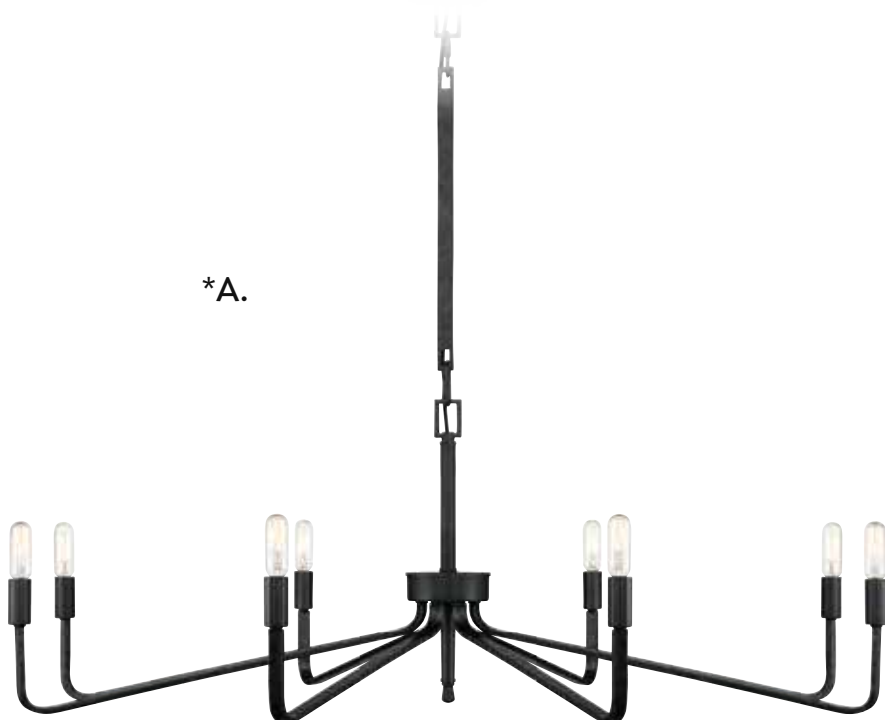

**Convertible:
 Semi-Flush/Pendant*

B. 1-1181-6-13
 6-Light Chandelier
 English Bronze Finish
 28"W x 18-1/4"H
 Adj H 18-1/4" - 72-1/4"
 6C 60W
 30° Swivel
 Metal Candle Covers

***A.**

C. 1-1180-5-13
 5-Light Oval Chandelier
 English Bronze Finish
 38"L x 14"W x 17-1/4"H
 Adj H 17-1/4" - 71-1/4"
 5C 60W
 30° Swivel
 Metal Candle Covers

****B.**

****C.**

***Options: 7-EXT-13** Extension Rod - 12"(4pcs) & 6"(1pc)

****Options: 7-EXTLG-13** Extension Rod - 12"(4pcs) & 6"(1pc)

SALEM

SALEM

*A.

A. 1-6400-8-190
8-Light Chandelier
Forged Iron Finish
40\"/>

B. 1-6402-16-190
16-Light Chandelier
Forged Iron Finish
57\"/>

**B.

*This Fixture comes with 12(1pc) section of decorative linked stems, plus 120\"/>

**This Fixture comes with 14-1/2(1pc) section of decorative linked stems, plus 120\"/>