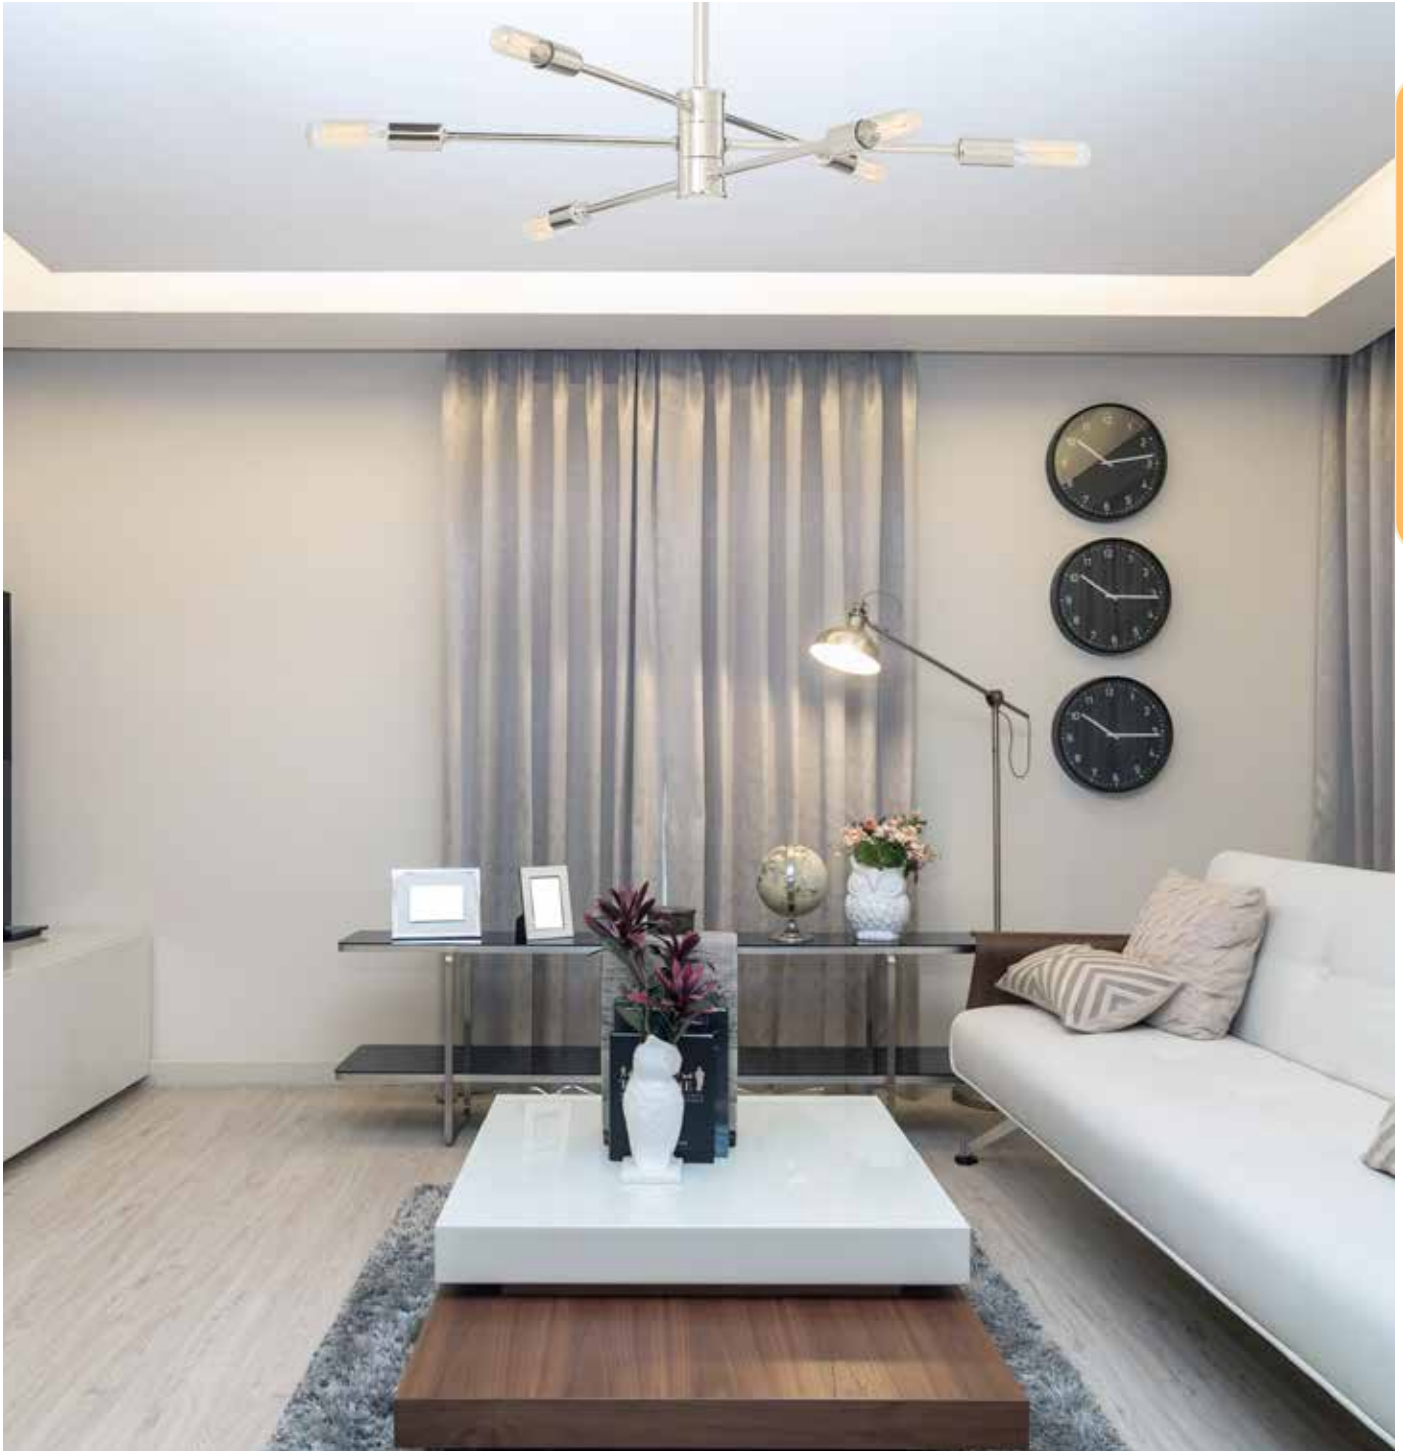

LYRIQUE

MID-CENTURY

*Options: 7-EXT- Extension Rod - 12"(4pcs) & 6"(1pc)

**The arms of the Chandeliers are adjustable and can rotate into different positions

LYRIQUE

MID-CENTURY

A. 1-7000-6-77

Adjustable 6-Light Chandelier
Bronze w/ Brass Accents Finish
21-3/4"W x 7"H
Adj H 7" - 61"
6C 60W
30° Swivel