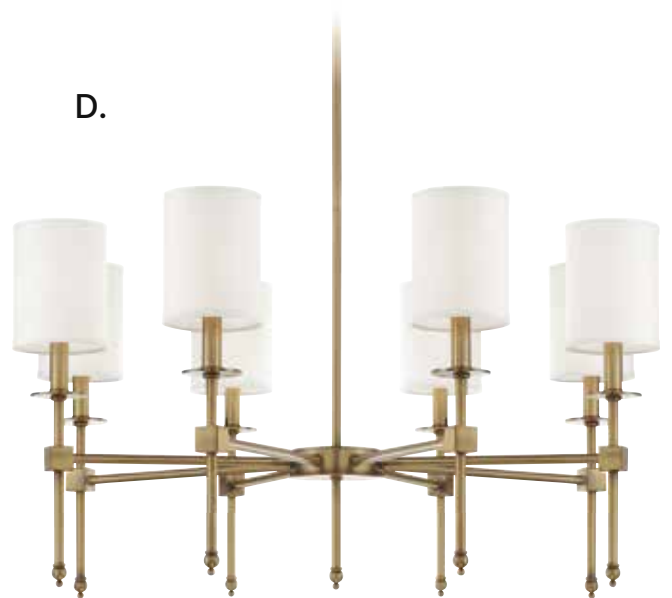

CHATHAM

TODAY'S CLASSIC STYLE

A.

B.

C.

D.

A. 1-306-8-89

8-Light Chandelier
Matte Black Finish
32"W x 17-1/2"H
Adj H 17-1/2" - 74"
8C 60W
30° Swivel
White Fabric Shades
Metal Candle Covers

B. 1-306-8-SN

8-Light Chandelier
Satin Nickel Finish
32"W x 17-1/2"H
Adj H 17-1/2" - 74"
8C 60W
30° Swivel
White Fabric Shades
Metal Candle Covers

C. 1-306-8-109

8-Light Chandelier
Polished Nickel Finish
32"W x 17-1/2"H
Adj H 17-1/2" - 74"
8C 60W
30° Swivel
White Fabric Shades
Metal Candle Covers

D. 1-306-8-322

8-Light Chandelier
Warm Brass Finish
32"W x 17-1/2"H
Adj H 17-1/2" - 74"
8C 60W
30° Swivel
White Fabric Shades
Metal Candle Covers