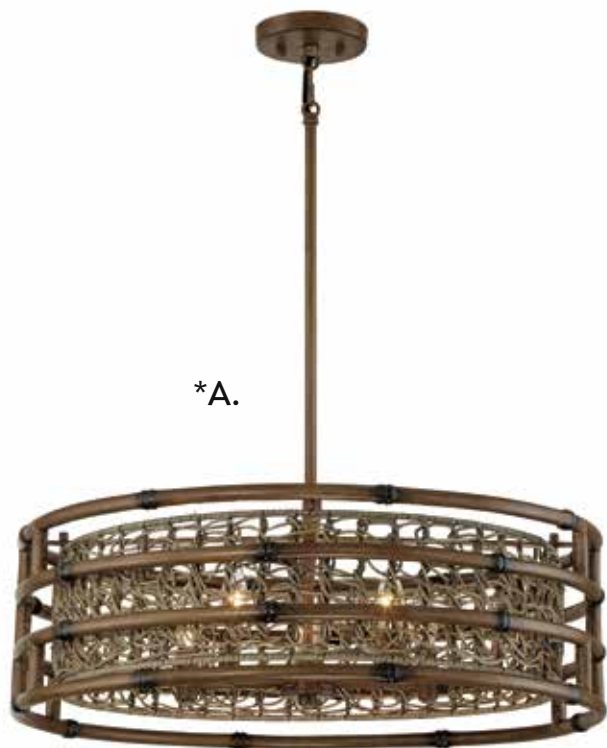

TRIPOLI

TREVISO

LIGHTING ORGANICS

*A.

BRIAN THOMAS
COLLECTION

A. 7-7912-5-184
5-Light Pendant
Grapevine Finish
25-3/4"W x 8"H
Adj H 8" - 63"
5C 60W
30° Swivel
Dual Swivel Mount
Grapevine Accents

B. 1-7913-6-184
6-Light Linear Chandelier
Grapevine Finish
48-1/2"L x 12"W x 10-1/2"H
Adj H 10-1/2" - 64-1/2"
6E 60W
30° Swivel
Dual Swivel Mount
Grapevine Accents