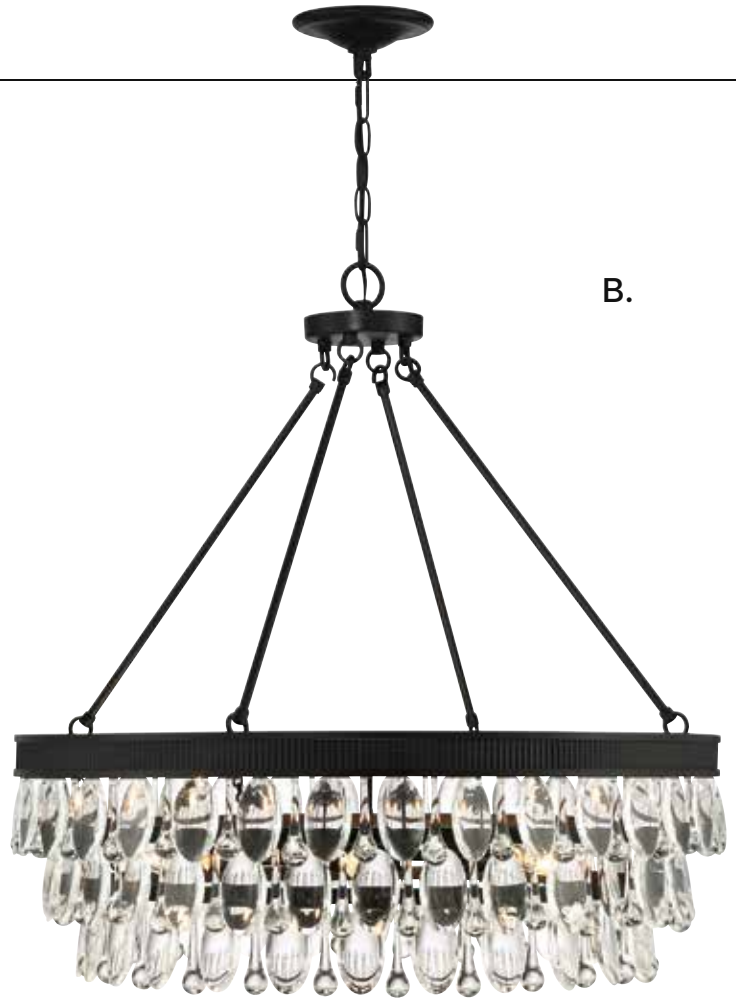

WINDHAM

RENAISSANCE GUILD