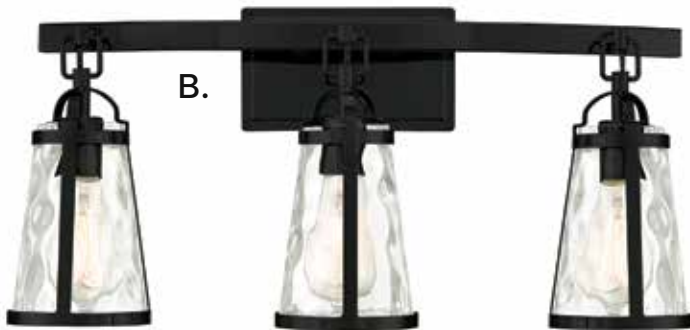

ALBANY

POUR LE BAIN