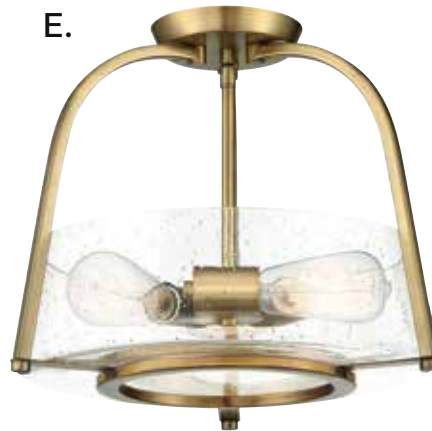

E.

A. 6-2182-16-SN
16" Flush Mount
Satin Nickel Finish
16"W x 6-3/4"H
3E 60W
Clear Seeded Glass

B. 6-2182-16-322
16" Flush Mount
Warm Brass Finish
16"W x 6-3/4"H
3E 60W
Clear Seeded Glass

C. 6-2182-16-13
16" Flush Mount
English Bronze Finish
16"W x 6-3/4"H
3E 60W
Clear Seeded Glass

D. 6-2183-3-SN
3-Light Semi-Flush
Satin Nickel Finish
16"W x 13"H
3E 60W
Clear Seeded Glass

E. 6-2183-3-322
3-Light Semi-Flush
Warm Brass Finish
16"W x 13"H
3E 60W
Clear Seeded Glass

F. 6-2183-3-13
3-Light Semi-Flush
English Bronze Finish
16"W x 13"H
3E 60W
Clear Seeded Glass