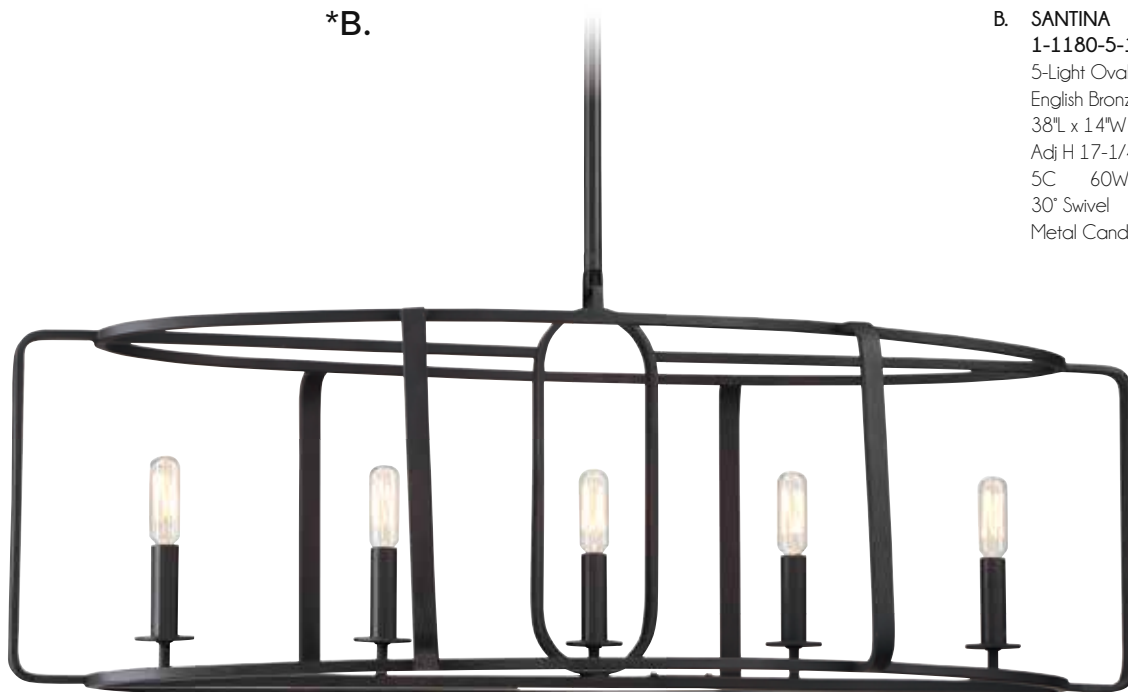

B. SANTINA
1-1180-5-13
5-Light Oval Chandelier
English Bronze Finish
38"L x 14"W x 17-1/4"H
Adj H 17-1/4" - 71-1/4"
5C 60W
30" Swivel
Metal Candle Covers

*Options: 7-EXTLG-13 Extension Rod - 12"(4pcs) & 6"(1pc)