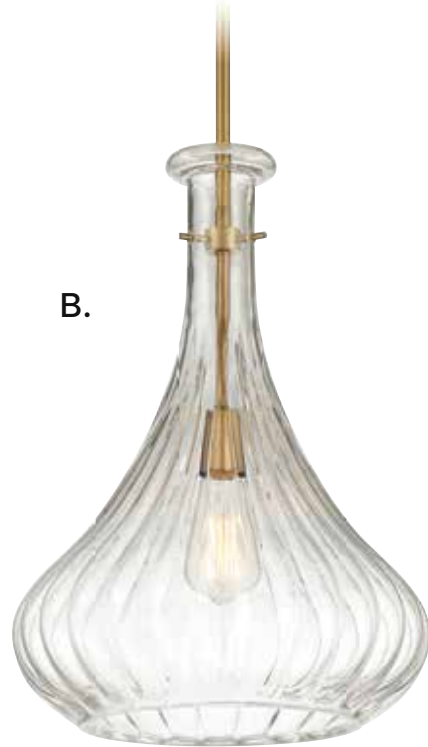

D. 7-2265-1-109

1-Light Pendant
Polished Nickel Finish
14"W x 20"H
Adj H 20" - 72"
30° Swivel
1E 60W
Dual Swivel Mount
Clear Fluted Glass

Dual Mount Hanging System

BRISTO

PENDANTS / LANTERNS

A.

B.

C.