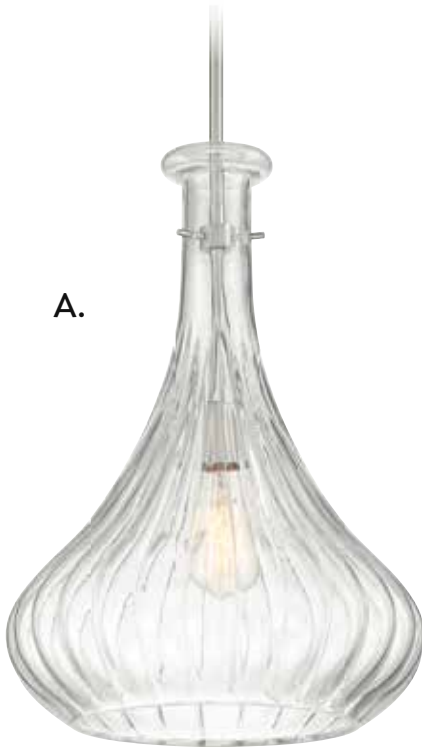

D. 7-2265-1-109

1-Light Pendant
Polished Nickel Finish
14"W x 20"H
Adj H 20" - 72"
30° Swivel
1E 60W
Dual Swivel Mount
Clear Fluted Glass

Dual Mount Hanging System

BRISTO

PENDANTS / LANTERNS

A.

B.

C.