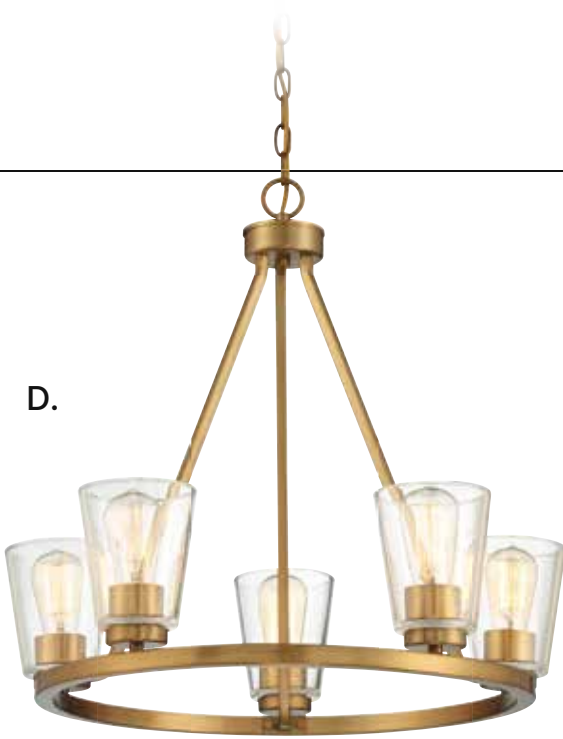

CALHOUN

TODAY'S CLASSIC STYLE

D.