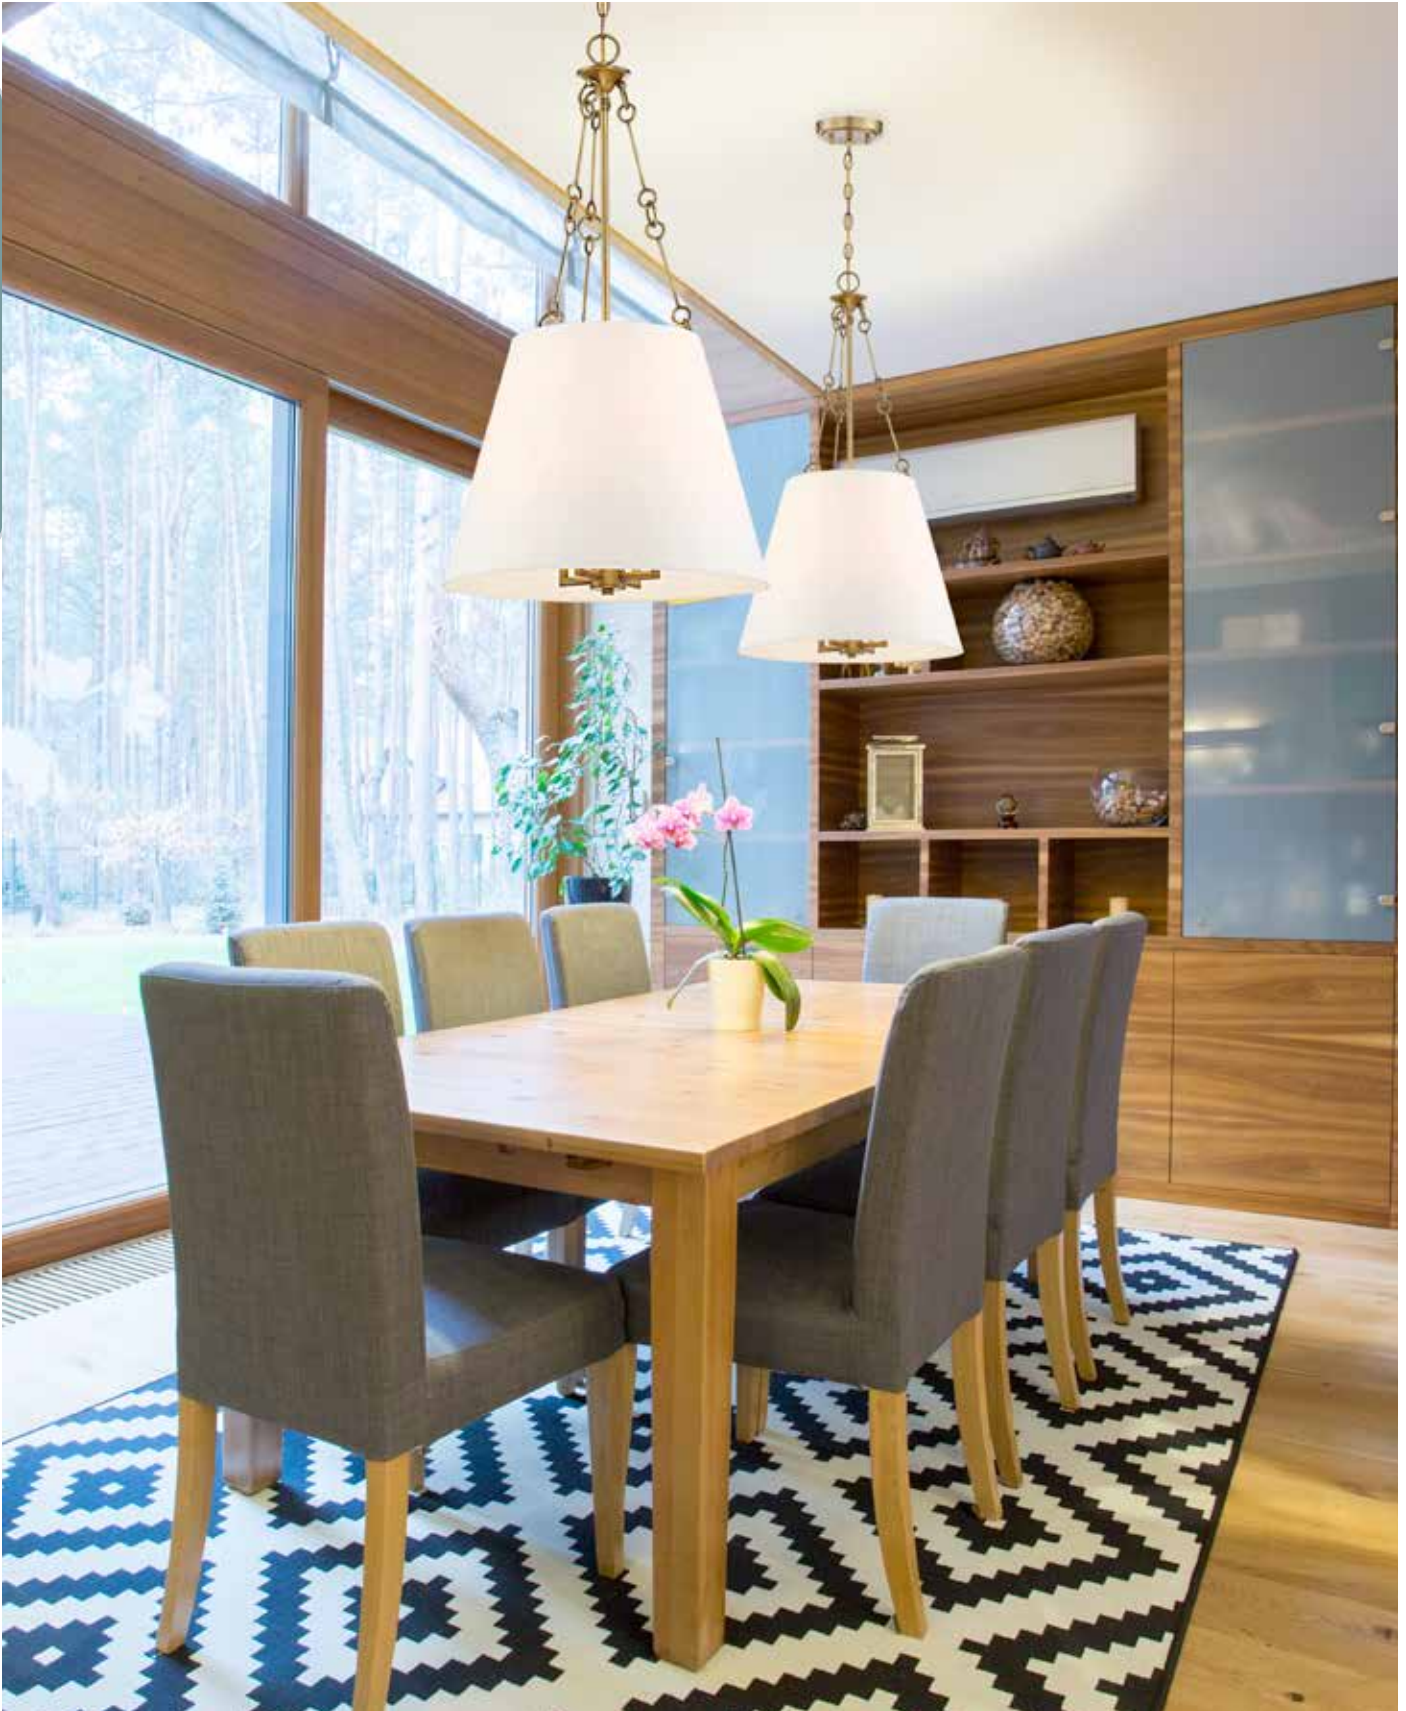

ROCKFORD

AUSTIN

PENDANTS / LANTERNS

AUSTIN

A.

A. 7-2201-4-13
4-Light Pendant
English Bronze Finish
18"W x 32-1/2"H
4C 60W
White Shade

C.

B. 7-2201-4-322
4-Light Pendant
Warm Brass Finish
18"W x 32-1/2"H
4C 60W
White Shade