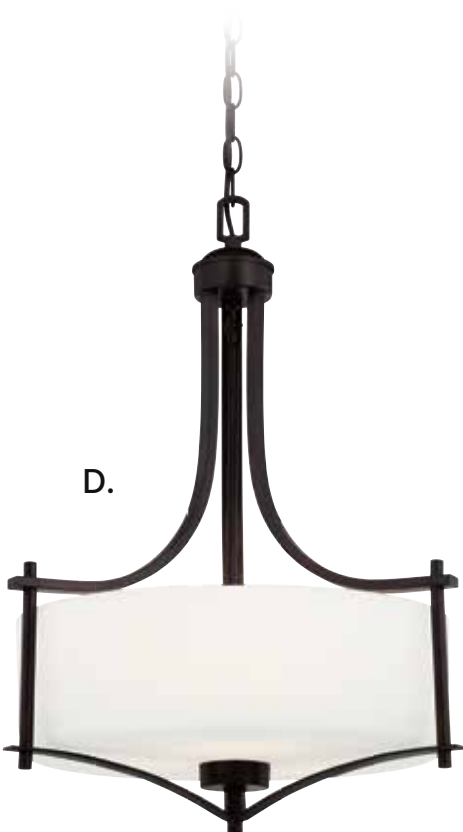

COLTON

MAIN STREET

D.

A. 3-333-3-SN
3-Light Pendant
Satin Nickel Finish
18"W x 23"H
3E 60W
White Opal Glass

B. 6-335-15-13
14" Flush Mount
English Bronze Finish
14-1/2"W x 8-1/2"H
2E 60W
White Opal Glass

C. 6-335-15-SN
14" Flush Mount
Satin Nickel Finish
14-1/2"W x 8-1/2"H
2E 60W
White Opal Glass

D. 3-333-3-13
3-Light Pendant
English Bronze Finish
18"W x 23"H
3E 60W
White Opal Glass