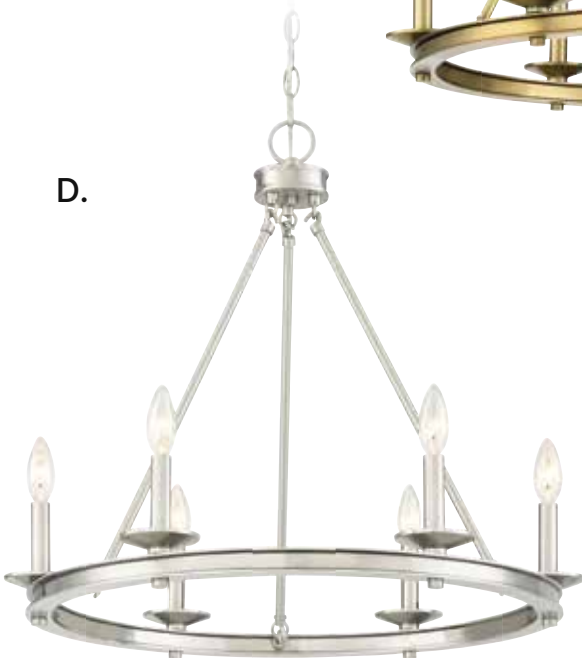

B. 1-307-6-109

6-Light Chandelier
Polished Nickel Finish
25"W x 23"H
6C 60W
Metal Candle Covers

C. 1-307-6-322

6-Light Chandelier
Warm Brass Finish
25"W x 23"H
6C 60W
Metal Candle Covers

D. 1-307-6-SN

6-Light Chandelier
Satin Nickel Finish
25"W x 23"H
6C 60W
Metal Candle Covers

E. 1-307-6-44

6-Light Chandelier
Classic Bronze Finish
25"W x 23"H
6C 60W
Metal Candle Covers

MIDDLETON

TODAY'S CLASSIC STYLE

A.

B.

C.

D.