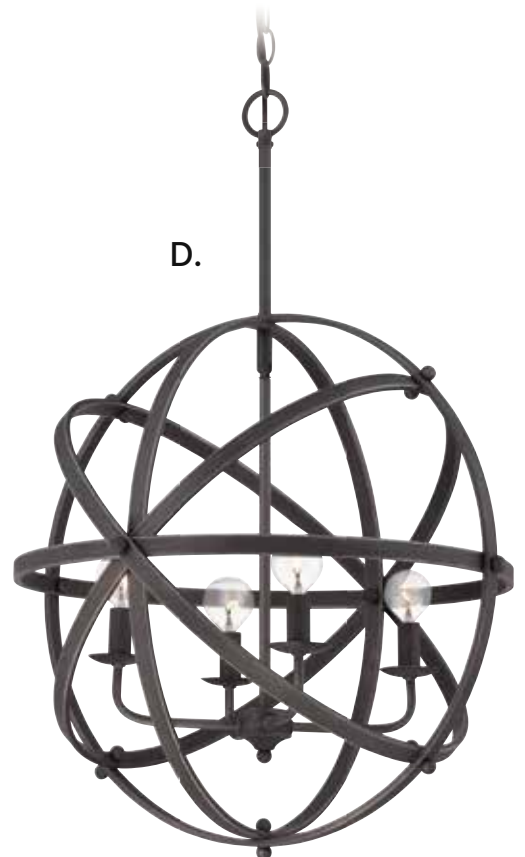

C. 7-4353-4-CH
4-Light Pendant
Chrome Finish
20"W x 35"H
4C 60W
Metal Candle Covers

D. 7-4353-4-13
4-Light Pendant
English Bronze Finish
20"W x 35"H
4C 60W
Metal Candle Covers

D.