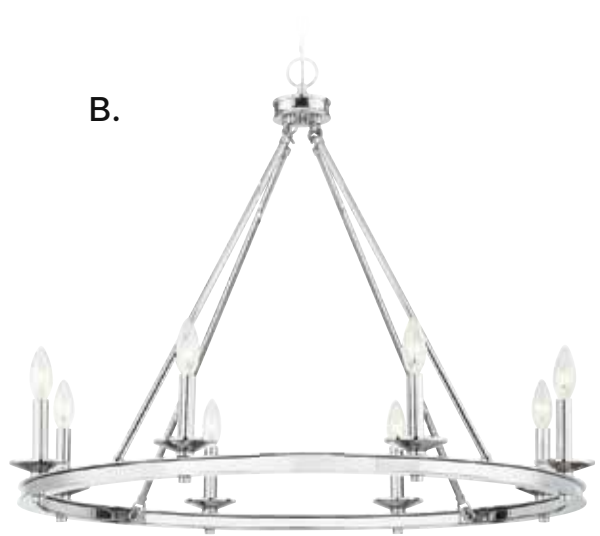

B. 1-307-6-109

6-Light Chandelier
Polished Nickel Finish
25"W x 23"H
6C 60W
Metal Candle Covers

C. 1-307-6-322

6-Light Chandelier
Warm Brass Finish
25"W x 23"H
6C 60W
Metal Candle Covers

D. 1-307-6-SN

6-Light Chandelier
Satin Nickel Finish
25"W x 23"H
6C 60W
Metal Candle Covers

E. 1-307-6-44

6-Light Chandelier
Classic Bronze Finish
25"W x 23"H
6C 60W
Metal Candle Covers

MIDDLETON

TODAY'S CLASSIC STYLE

A.

B.

C.

D.

E.

MIDDLETON

TODAY'S CLASSIC STYLE

A.

B.

C.

D.

E.