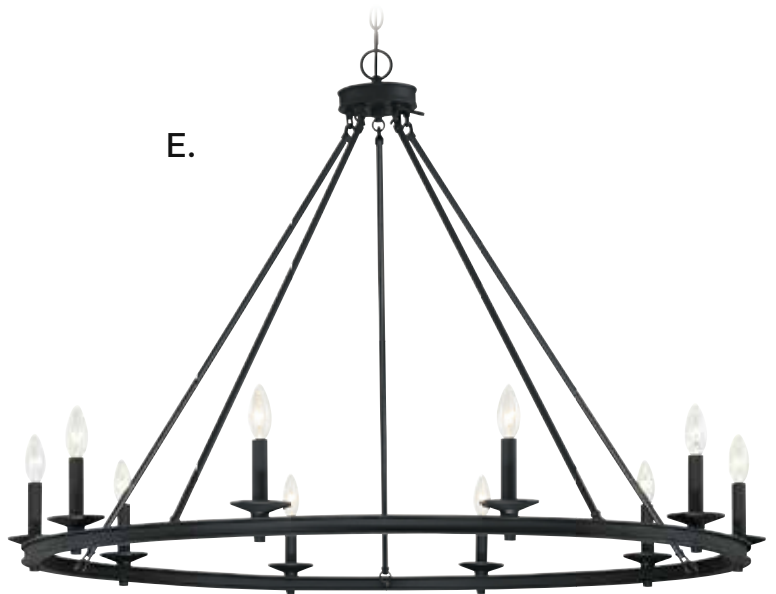

C. 1-308-8-322
8-Light Chandelier
Warm Brass Finish
33"W x 25"H
8C 60W
Metal Candle Covers

D. 1-308-8-SN
8-Light Chandelier
Satin Nickel Finish
33"W x 25"H
8C 60W
Metal Candle Covers

E. 1-308-8-44
8-Light Chandelier
Classic Bronze Finish
33"W x 25"H
8C 60W
Metal Candle Covers

MIDDLETON

TODAY'S CLASSIC STYLE

A.

B.

C.

MIDDLETON

TODAY'S CLASSIC STYLE

D.

E.

A. 1-310-10-89
10-Light Chandelier
Matte Black Finish
45"W x 32-1/4"H
10C 60W
Metal Candle Covers

B. 1-310-10-322
10-Light Chandelier
Warm Brass Finish
45"W x 32-1/4"H
10C 60W
Metal Candle Covers

C. 1-310-10-109
10-Light Chandelier
Polished Nickel Finish
45"W x 32-1/4"H
10C 60W
Metal Candle Covers

D. 1-310-10-SN
10-Light Chandelier
Satin Nickel Finish
45"W x 32-1/4"H
10C 60W
Metal Candle Covers

E. 1-310-10-44
10-Light Chandelier
Classic Bronze Finish
45"W x 32-1/4"H
10C 60W
Metal Candle Covers

MIDDLETON