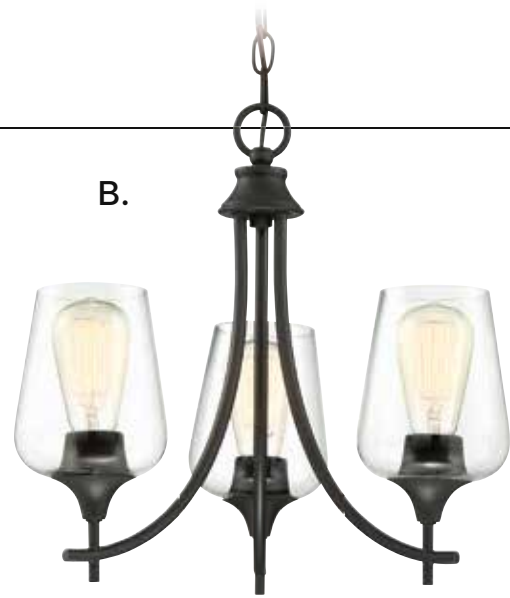

OCTAVE

TODAY'S CLASSIC STYLE

A.

B.

C.

D.