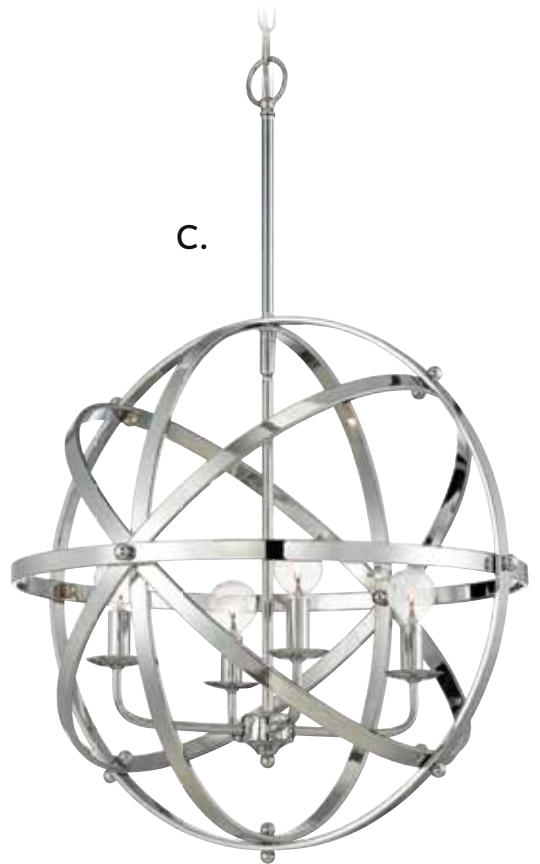

C. 7-4353-4-CH
4-Light Pendant
Chrome Finish
20"W x 35"H
4C 60W
Metal Candle Covers

D. 7-4353-4-13
4-Light Pendant
English Bronze Finish
20"W x 35"H
4C 60W
Metal Candle Covers

C.