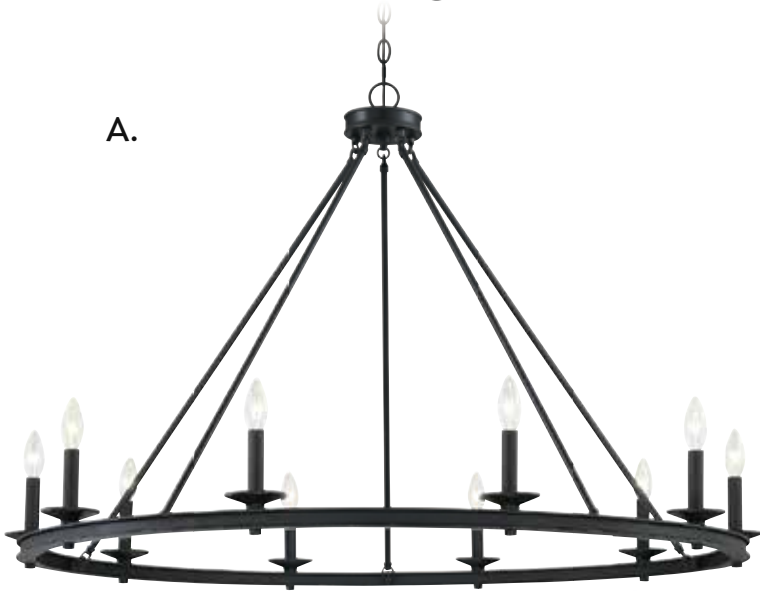

C. 1-308-8-322
8-Light Chandelier
Warm Brass Finish
33"W x 25"H
8C 60W
Metal Candle Covers

D. 1-308-8-SN
8-Light Chandelier
Satin Nickel Finish
33"W x 25"H
8C 60W
Metal Candle Covers

E. 1-308-8-44
8-Light Chandelier
Classic Bronze Finish
33"W x 25"H
8C 60W
Metal Candle Covers

MIDDLETON

TODAY'S CLASSIC STYLE

A.

B.

C.

MIDDLETON

TODAY'S CLASSIC STYLE

D.