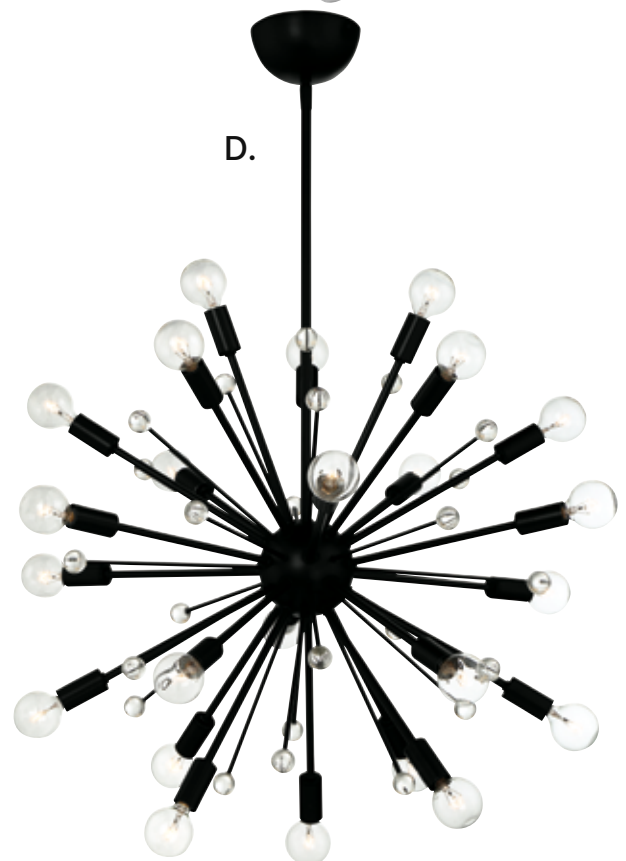

GALEA

MID-CENTURY

Options: 7-EXT- Extension Rod - 12"(4pcs) & 6"(1pc)