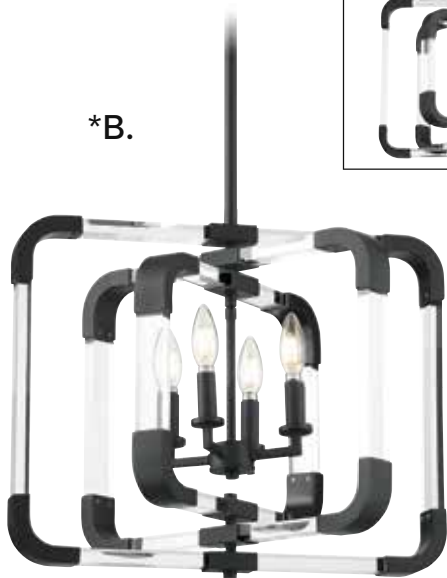

C. 6-1662-4-322

4-Light Convertible
Semi-Flush/Pendant
Warm Brass Finish
20"W x 18"H
Adj H 18" - 75"
4C 60W
30° Swivel
Optic Acrylic
Metal Candle Covers

D. 7-1660-6-109

6-Light Pendant
Polished Nickel Finish
31-1/2"L x 24-3/4"W x 20-1/2"H
Adj H 20-1/2" - 77-1/2"
6C 60W
30° Swivel
Optic Acrylic
Metal Candle Covers

**Options: 7-EXTLG- Extension Rod - 12"(4pcs) & 6"(1pc)

***The rings of the Rotterdam Collection are adjustable and can rotate into different positions.

ROTTERDAM

TODAY'S CLASSIC STYLE

ROTTERDAM

BRIAN THOMAS
COLLECTION

****A.**

TODAY'S CLASSIC STYLE

***B.**

A. 7-1660-6-89
6-Light Pendant
Matte Black Finish
31-1/2"L x 24-3/4"W x 20-1/2"H
Adj H 20-1/2" - 77-1/2"
6C 60W
30° Swivel
Optic Acrylic
Metal Candle Covers

B. 6-1662-4-89
4-Light Convertible
Semi-Flush/Pendant
Matte Black Finish
20"W x 18"H
Adj H 18" - 75"
4C 60W
30° Swivel
Optic Acrylic
Metal Candle Covers