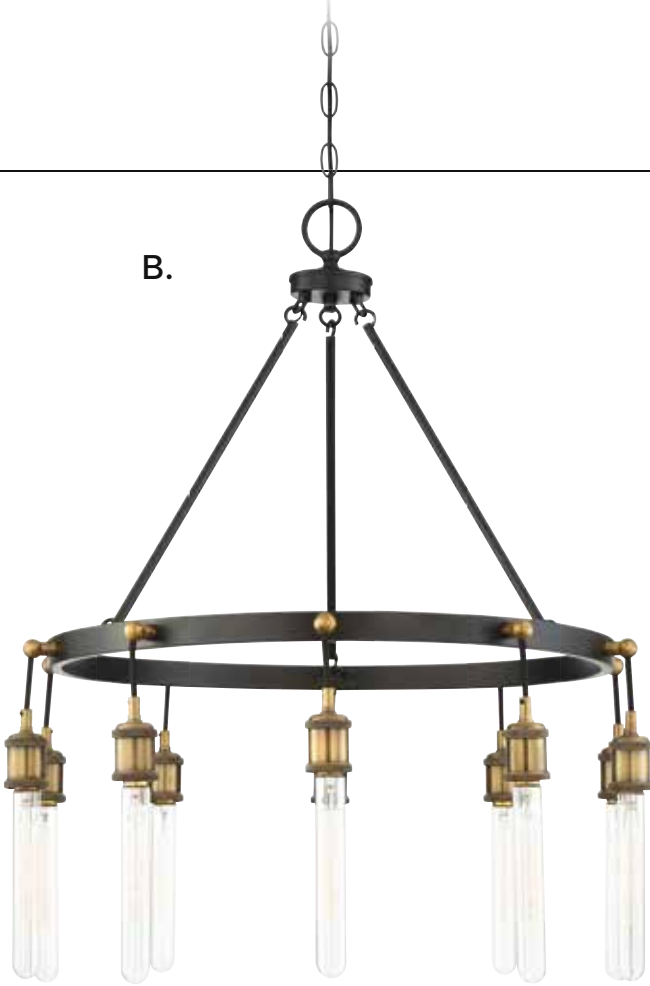

CAMPBELL

CASUAL SOPHISTICATION

B.