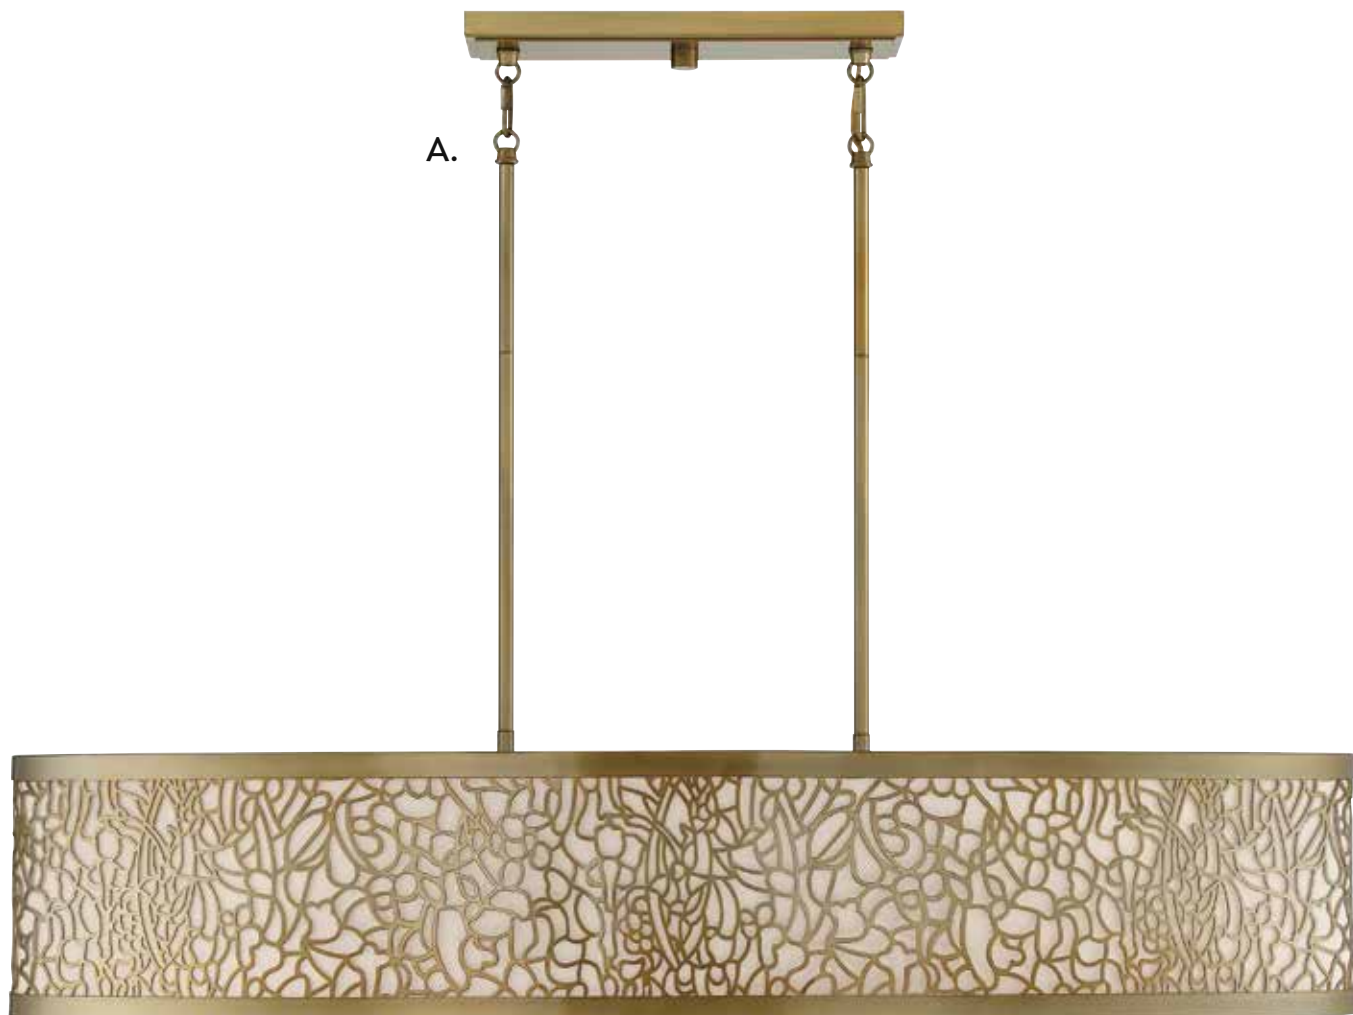

NEW HAVEN

LINEAR LIGHTING

- A. **1-7501-5-171**
  5-Light Oval Chandelier
  Burnished Brass Finish
  42"L x 15-1/2"W x 8"H
  Adj H 8" - 63"
  5E 60W
  Pale Cream Shade

Options: 7-EXT-171 Extension Rod - 12"(8pcs) & 6"(2pcs)