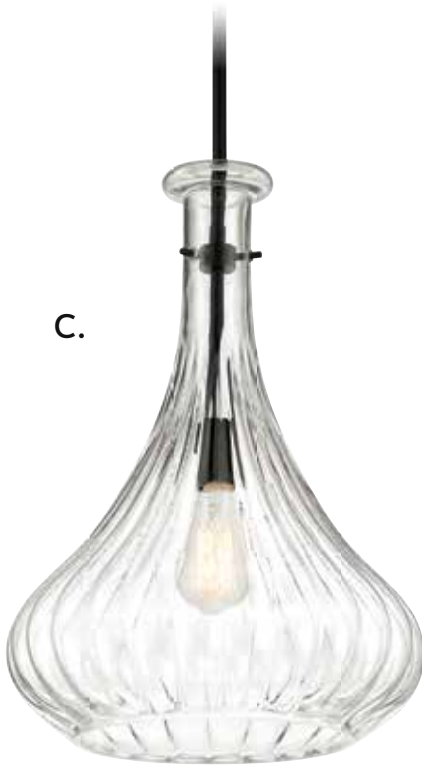

D. 7-2265-1-109

1-Light Pendant
Polished Nickel Finish
14"W x 20"H
Adj H 20" - 72"
30° Swivel
1E 60W
Dual Swivel Mount
Clear Fluted Glass

Dual Mount Hanging System

BRISTO

PENDANTS / LANTERNS

A.

B.

C.