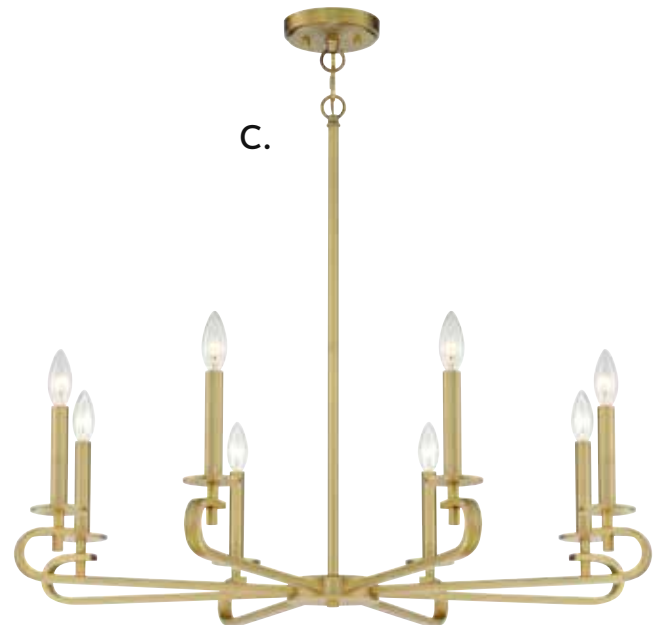

B. 1-2450-6-89
6-Light Chandelier
Matte Black Finish
28"W x 9"H
Adj H 9" - 63"
6C 60W
Dual Swivel Mount
Metal Candle Covers

C. 1-2450-6-322
6-Light Chandelier
Warm Brass Finish
28"W x 9"H
Adj H 9" - 63"
6C 60W
Dual Swivel Mount
Metal Candle Covers

Dual Mount Hanging System

Options: 7-EXT- Extension Rod - 12"(4pcs) & 6"(1pc)

TORINO

TORINO

TORINO

TODAY'S CLASSIC STYLE

A. 1-2451-8-89
8-Light Chandelier
Matte Black Finish
34"W x 9"H
Adj H 9" - 63"
8C 60W
30° Swivel
Dual Swivel Mount
Metal Candle Covers

B. 1-2451-8-109
8-Light Chandelier
Polished Nickel Finish
34"W x 9"H
Adj H 9" - 63"
8C 60W
30° Swivel
Dual Swivel Mount
Metal Candle Covers

C. 1-2451-8-322
8-Light Chandelier
Warm Brass Finish
34"W x 9"H
Adj H 9" - 63"
8C 60W
30° Swivel
Dual Swivel Mount
Metal Candle Covers