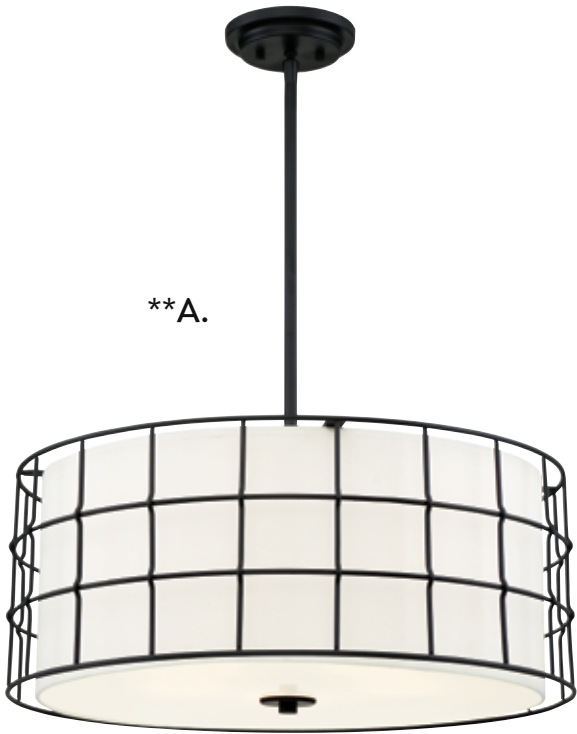

HAYDEN

TODAY'S CLASSIC STYLE

**A.

*B.

BRIAN THOMAS
COLLECTION

**C.

*Options: 7-EXT-BK Extension Rod - 9-1/2" **Options: 7-EXTLG-BK Extension Rod - 12"