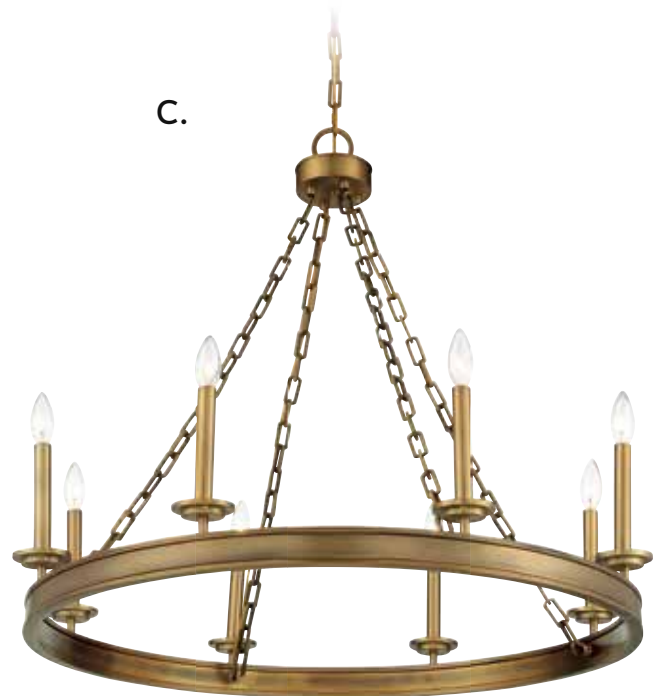

TODAY'S CLASSIC STYLE

SEVILLE

TODAY'S CLASSIC STYLE

A. **1-4404-8-109**
8-Light Chandelier
Polished Nickel Finish
34"W x 29-1/2"H
8C 60W
Metal Candle Covers

B. **1-4404-8-89**
8-Light Chandelier
Matte Black Finish
34"W x 29-1/2"H
8C 60W
Metal Candle Covers

C. **1-4404-8-322**
8-Light Chandelier
Warm Brass Finish
34"W x 29-1/2"H
8C 60W
Metal Candle Covers

SEVILLE

TODAY'S CLASSIC STYLE

A.

A. 1-4405-10-109
10-Light Chandelier
Polished Nickel Finish
45"W x 33"H
10C 60W
Metal Candle Covers