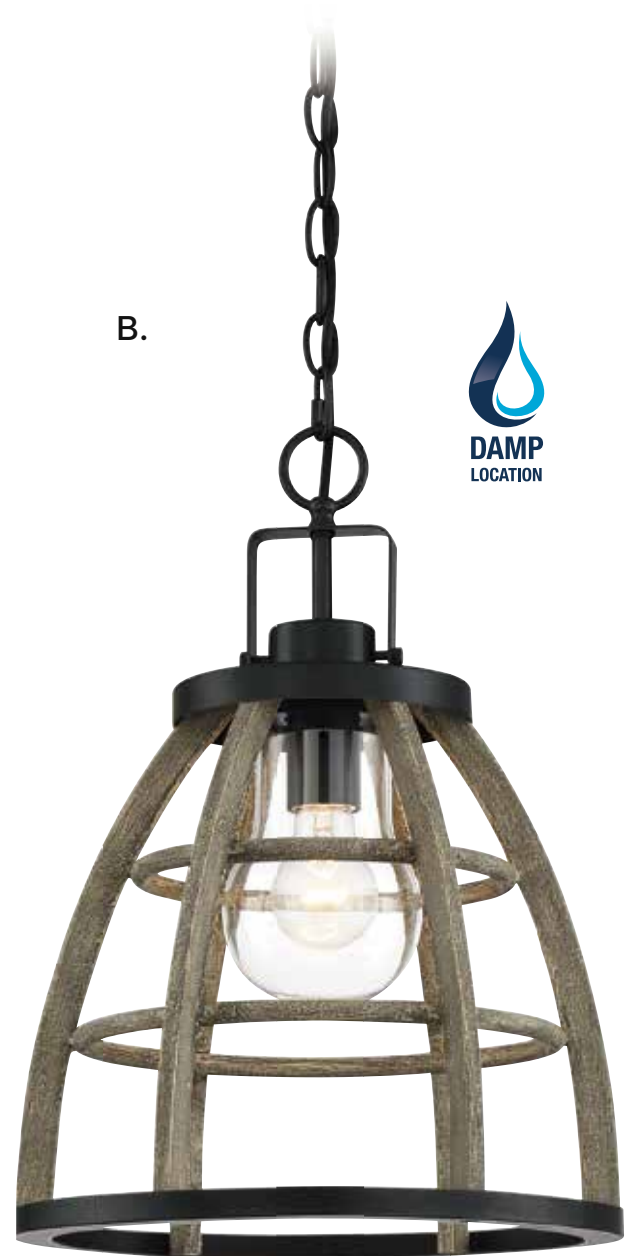

LUISA

B.

GARDEN CHANDELIERS

- B. 7-2156-1-112
  1-Light Outdoor Pendant
  Weathered Birch Finish
  13"W x 18"H
  1E 60W
  Clear Glass
  Metal Candle Cover
  UL Damp Rated