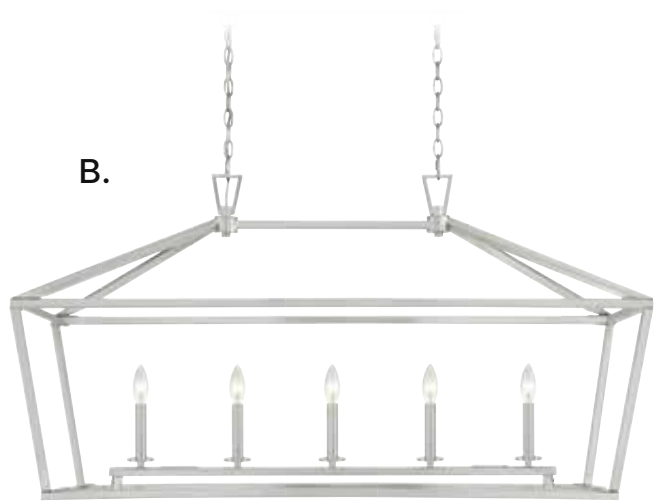

TOWNSEND

LINEAR LIGHTING

A.

B.

C.

D.

E.