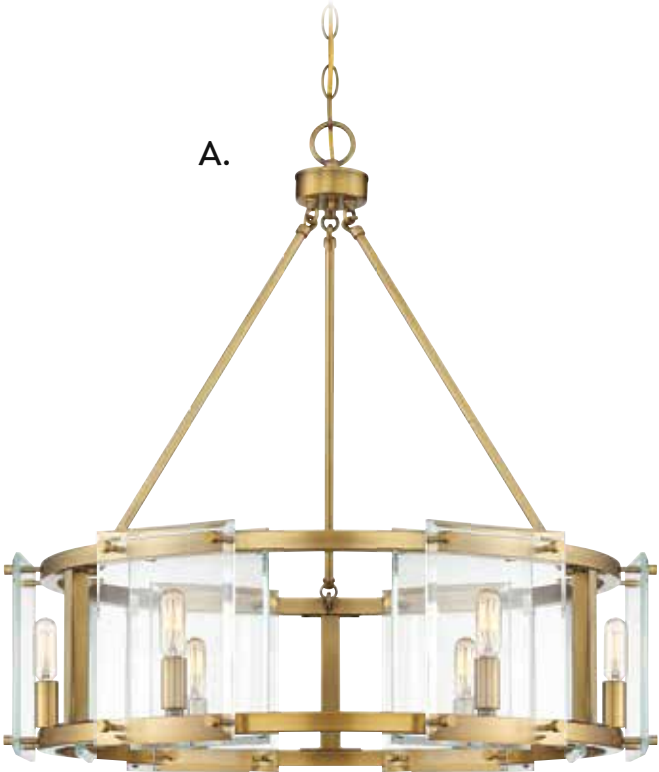

PRESCOTT

TODAY'S CLASSIC STYLE

A.