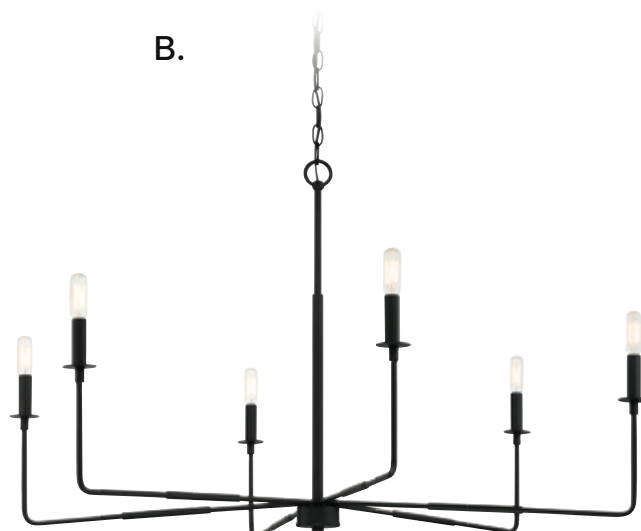

B. 1-2451-8-109
8-Light Chandelier
Polished Nickel Finish
34"W x 9"H
Adj H 9" - 63"
8C 60W
30° Swivel
Dual Swivel Mount
Metal Candle Covers

C. 1-2451-8-322
8-Light Chandelier
Warm Brass Finish
34"W x 9"H
Adj H 9" - 63"
8C 60W
30° Swivel
Dual Swivel Mount
Metal Candle Covers

Dual Mount Hanging System

Options: 7-EXTLG- Extension Rod - 12"(4pcs) & 6"(1pc)

SALERNO

SALERNO

TODAY'S CLASSIC STYLE

A.

B.

C.

A. 1-2221-6-109
6-Light Chandelier
Polished Nickel Finish
42"W x 25"H
6C 60W
Metal Candle Covers

B. 1-2221-6-89
6-Light Chandelier
Matte Black Finish
42"W x 25"H
6C 60W
Metal Candle Covers

C. 1-2221-6-322
6-Light Chandelier
Warm Brass Finish
42"W x 25"H
6C 60W
Metal Candle Covers

EDINA

Dual Mount Hanging System

EDINA

*A.

- A. **7-192-4-143**
4-Light Pendant
Black w/ Warm Brass Accents
24"W x 19"H
Adj H 19" - 73"
30° Swivel
Dual Swivel Mount
4E 60W
Clear Crystal

- B. **1-191-6-143**
6-Light Oval Chandelier
Black w/ Warm Brass Accents
42"L x 17"W x 21"H
Adj H 21" - 75"
6E 60W
30° Swivel
Dual Swivel Mount
Clear Crystal