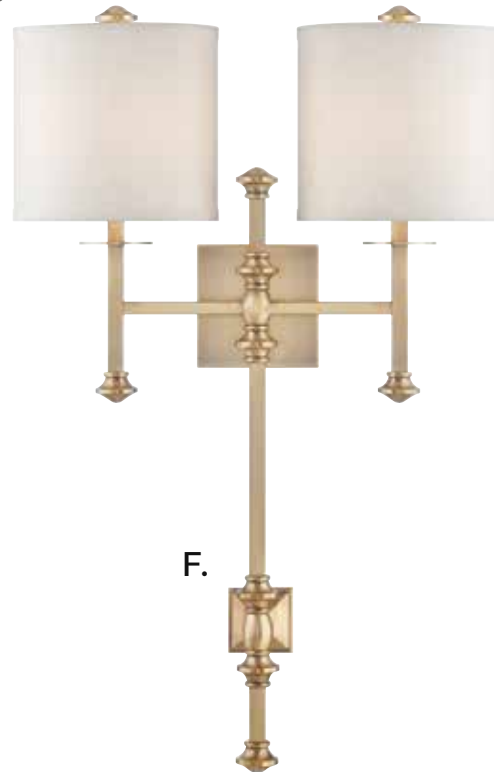

F.

D. 9-7140-1-SN
1-Light Sconce
Satin Nickel Finish
7-1/2"W x 26-1/2"H x
5-1/2"E
1C 60W
White Shade
Metal Candle Cover

E. 9-7140-1-322
1-Light Sconce
Warm Brass Finish
7-1/2"W x 26-1/2"H x
5-1/2"E
1C 60W
White Shade
Metal Candle Cover

F. 9-7141-2-322
2-Light Wall Sconce
Warm Brass Finish
18"W x 28-5/8"H x 5-1/2"E
2C 60W
White Shades
Metal Candle Covers