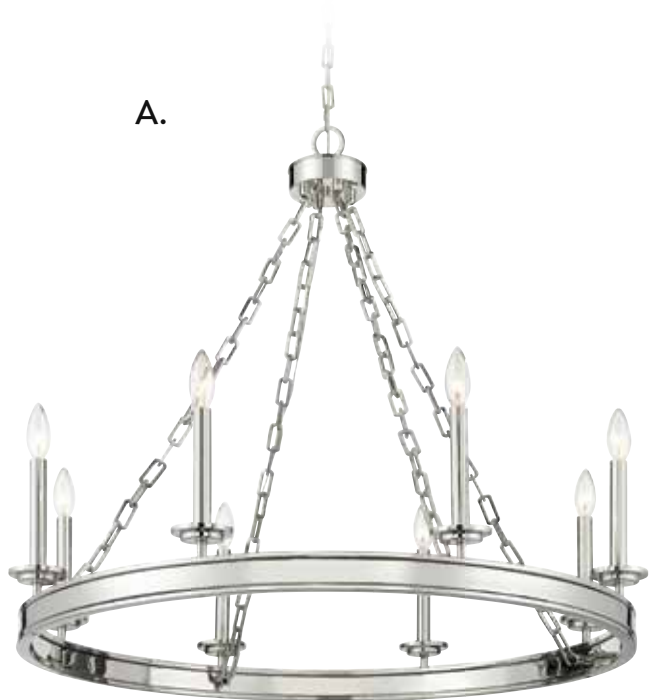

C. 1-8500-5-322
5-Light Linear Chandelier
Warm Brass Finish
42"L x 13-1/2"W x 10-1/4"H
Adj H 10-1/4" - 64-1/4"
5E 60W
30° Swivel
White Fabric Shade

SEVILLE

SEVILLE

TODAY'S CLASSIC STYLE

A. **1-4403-4-109**
4-Light Chandelier
Polished Nickel Finish
25"W x 27-1/4"H
4C 60W
Metal Candle Covers

B. **1-4403-4-89**
4-Light Chandelier
Matte Black Finish
25"W x 27-1/4"H
4C 60W
Metal Candle Covers

C. **1-4403-4-322**
4-Light Chandelier
Warm Brass Finish
25"W x 27-1/4"H
4C 60W
Metal Candle Covers

SEVILLE

TODAY'S CLASSIC STYLE

SEVILLE

TODAY'S CLASSIC STYLE

A. **1-4404-8-109**
8-Light Chandelier
Polished Nickel Finish
34"W x 29-1/2"H
8C 60W
Metal Candle Covers

B. **1-4404-8-89**
8-Light Chandelier
Matte Black Finish
34"W x 29-1/2"H
8C 60W
Metal Candle Covers