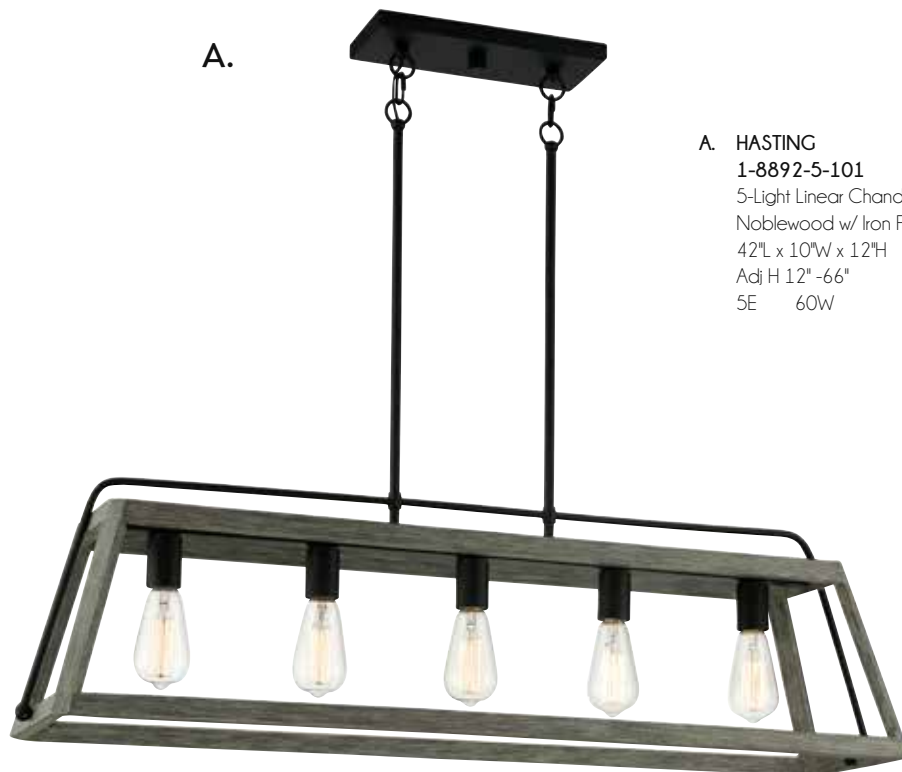

LINEAR LIGHTING

A.

A. HASTING
1-8892-5-101
5-Light Linear Chandelier
Noblewood w/ Iron Finish
42"L x 10"W x 12"H
Adj H 12" -66"
5E 60W

B.