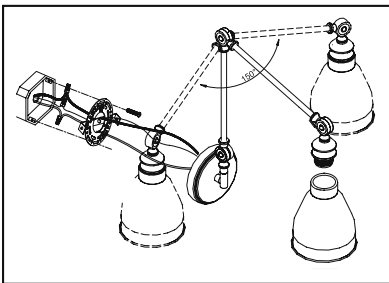

DAKOTA

WALL LIGHTING

A.

B.

C.

D.

E.

Hardwire *only*.

A. 9-960-1-89

1-Light Adjustable Sconce
Matte Black Finish
5-1/2"W x 17"H x 13"E
Adj E 13" - 33-3/4"
1E 60W
150° Swivel

B. 9-960-1-13

1-Light Adjustable Sconce
English Bronze Finish
5-1/2"W x 17"H x 13"E
Adj E 13" - 33-3/4"
1E 60W
150° Swivel

C. 9-960-1-322

1-Light Adjustable Sconce
Warm Brass Finish
5-1/2"W x 17"H x 13"E
Adj E 13" - 33-3/4"
1E 60W
150° Swivel

D. 9-960-1-SN

1-Light Adjustable Sconce
Satin Nickel Finish
5-1/2"W x 17"H x 13"E
Adj E 13" - 33-3/4"
1E 60W
150° Swivel

E. 9-960-1-109

1-Light Adjustable Sconce
Polished Nickel Finish
5-1/2"W x 17"H x 13"E
Adj E 13" - 33-3/4"
1E 60W
150° Swivel