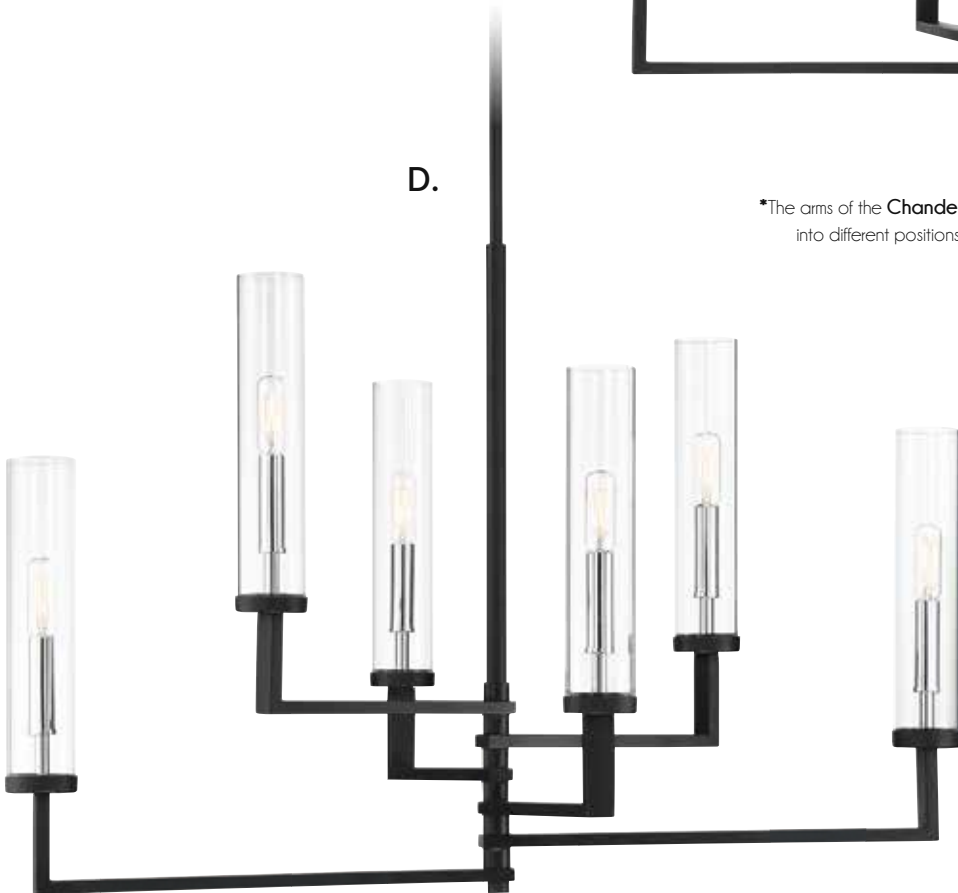

D. 1-2136-6-67
 6-Light Chandelier
 Matte Black w/ Polished
 Chrome Accents Finish
 34"L x 21"W x 22"H
 Adj H 22" - 79"
 6C 60W
 30° Swivel
 Clear Glass
 Metal Candle Covers

FOLSOM

MID-CENTURY

B.

C.

D.

*The arms of the **Chandeliers** and **Sconce** are adjustable and can rotate into different positions.