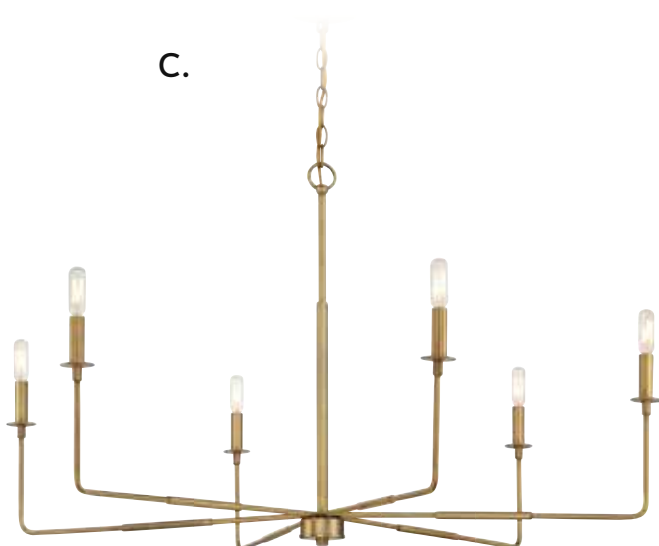

B. 1-2451-8-109
8-Light Chandelier
Polished Nickel Finish
34"W x 9"H
Adj H 9" - 63"
8C 60W
30° Swivel
Dual Swivel Mount
Metal Candle Covers

C. 1-2451-8-322
8-Light Chandelier
Warm Brass Finish
34"W x 9"H
Adj H 9" - 63"
8C 60W
30° Swivel
Dual Swivel Mount
Metal Candle Covers

Dual Mount Hanging System

Options: 7-EXTLG- Extension Rod - 12"(4pcs) & 6"(1pc)

SALERNO

SALERNO

TODAY'S CLASSIC STYLE

A.

B.

C.

A. 1-2221-6-109
6-Light Chandelier
Polished Nickel Finish
42"W x 25"H
6C 60W
Metal Candle Covers

B. 1-2221-6-89
6-Light Chandelier
Matte Black Finish
42"W x 25"H
6C 60W
Metal Candle Covers

C. 1-2221-6-322
6-Light Chandelier
Warm Brass Finish
42"W x 25"H
6C 60W
Metal Candle Covers