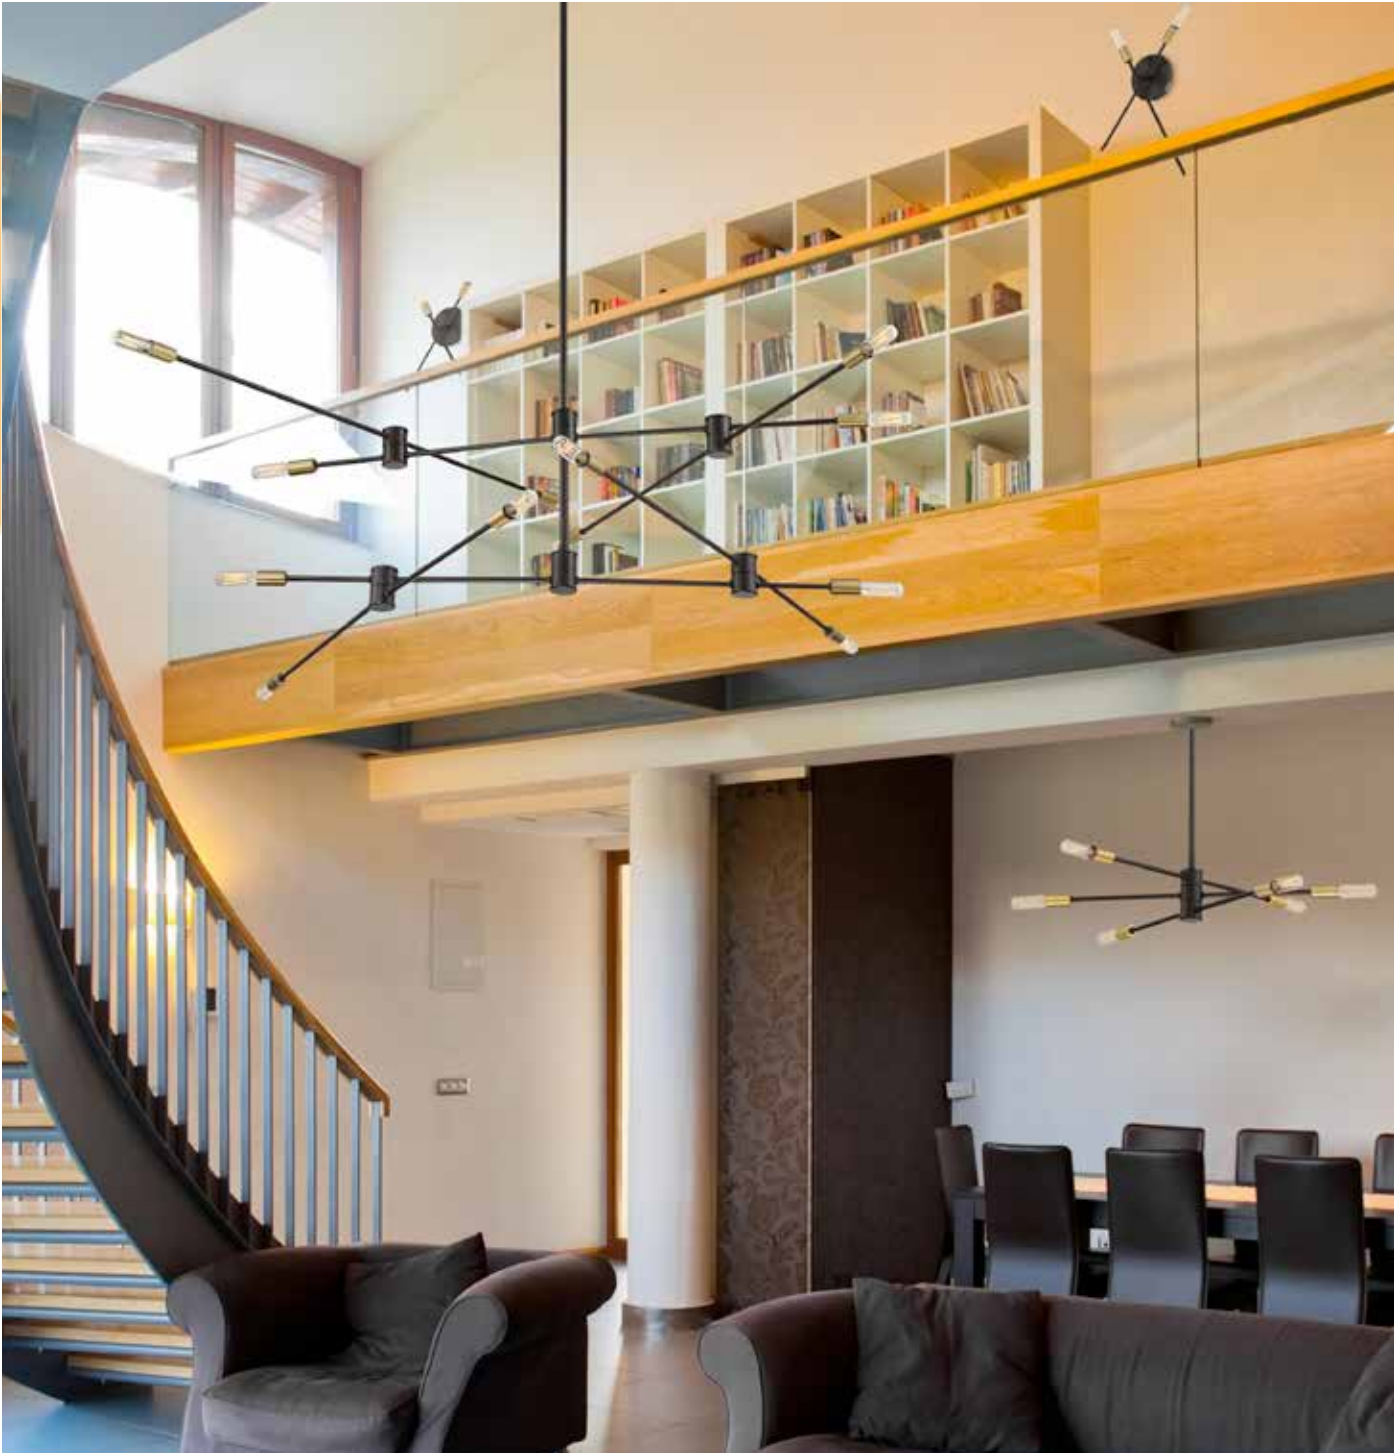

BARNUM

MID-CENTURY

LED

*Options: 7-EXT-322 Extension Rod - 12"(4pcs) & 6"(1pc) **Options: 7-EXT-322 Extension Rod - 12"(8pcs) & 6"(2pcs)

LYRIQUE

MID-CENTURY

A. 9-7004-2-109
Adjustable 2-Light Sconce
Polished Nickel Finish
16"W x 19"H x 3-1/2"E
2C 60W