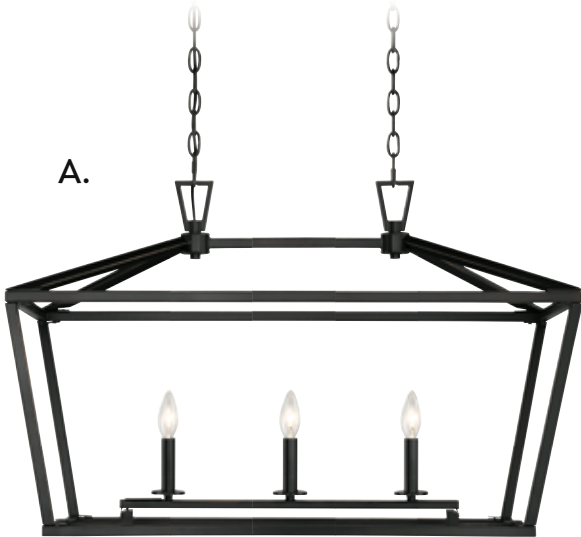

TOWNSEND

LINEAR LIGHTING

A.