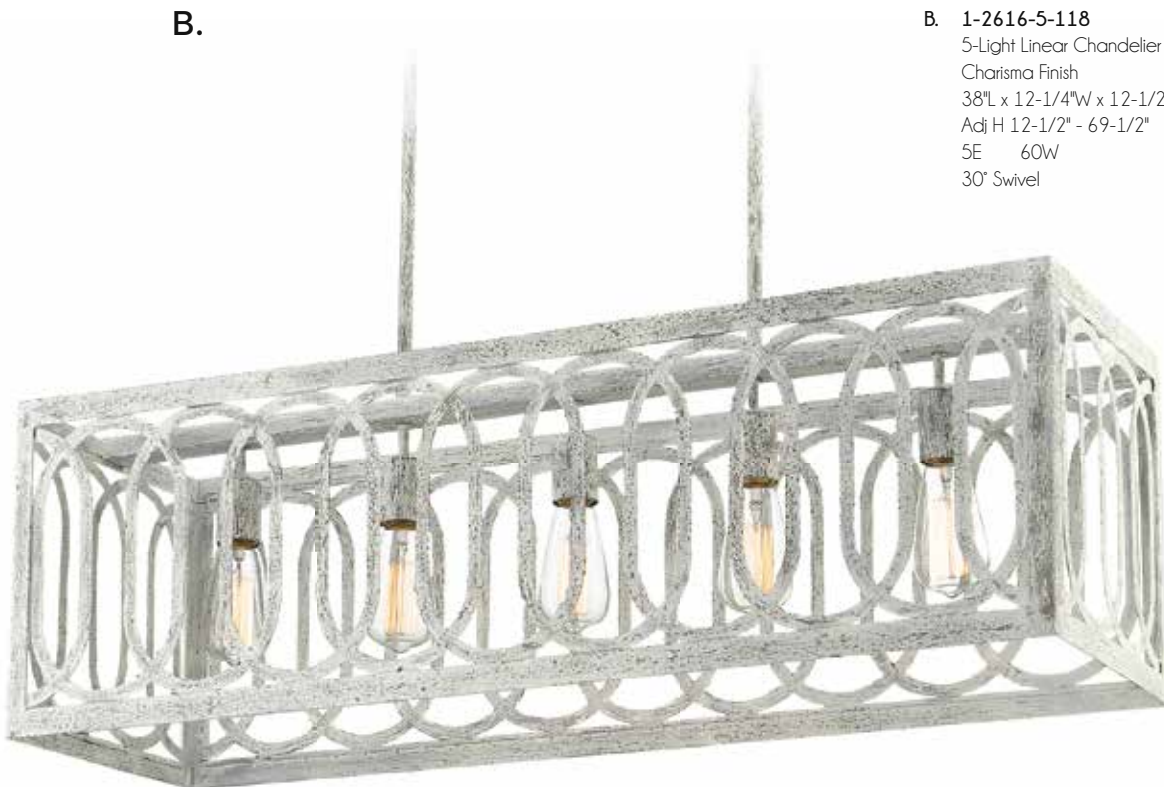

WESTBROOK

LINEAR LIGHTING

WESTBROOK

A.

A. 1-2615-5-118
5-Light Linear Chandelier
Charisma Finish
38"L x 14"W x 14-1/2"H
Adj H 14-1/2" - 71-1/2"
5E 60W
30° Swivel

LINEAR LIGHTING

B.

B. 1-2616-5-118
5-Light Linear Chandelier
Charisma Finish
38"L x 12-1/4"W x 12-1/2"H
Adj H 12-1/2" - 69-1/2"
5E 60W
30° Swivel