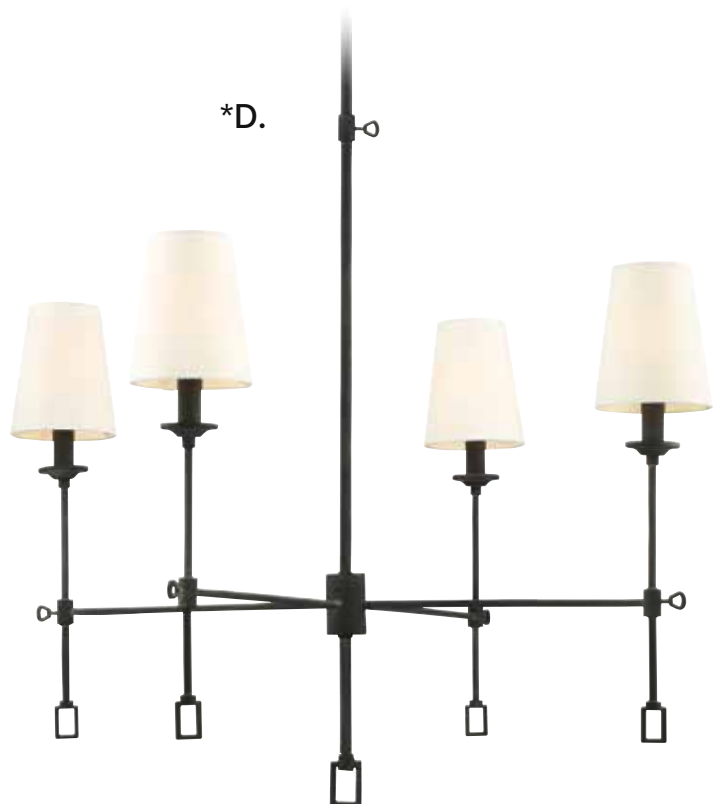

LORAINNE

NEO-TRADITIONAL

A.

*B.

C.

*D.

*Options: 7-EXT-88 Extension Rod - 12"(4pcs) & 6"(1pc)