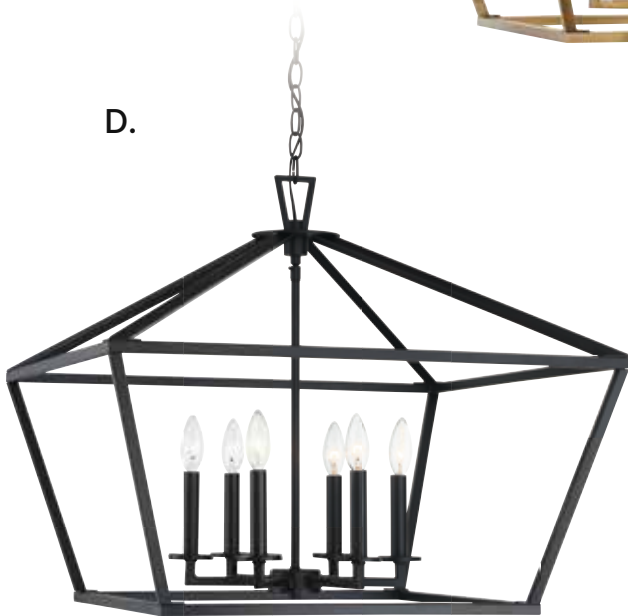

TOWNSEND

PENDANTS / LANTERNS

A.

B.

C.

D.

E.