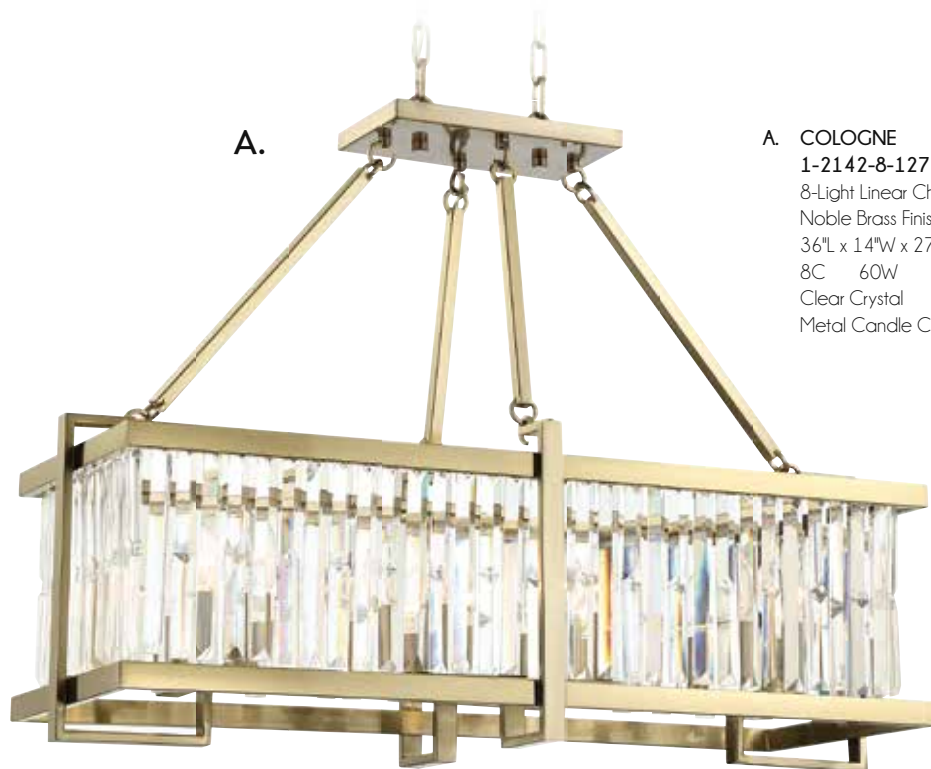

LINEAR LIGHTING

A.

A. COLOGNE
1-2142-8-127
8-Light Linear Chandelier
Noble Brass Finish
36"L x 14"W x 27-1/4"H
8C 60W
Clear Crystal
Metal Candle Covers