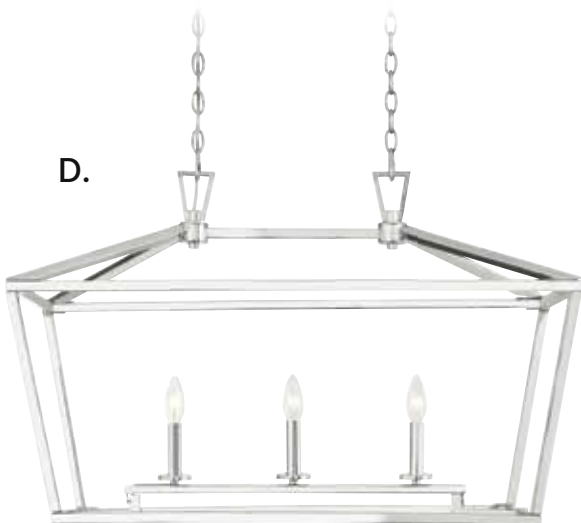

E.

PALLADIAN

A. 1-190-5-109
5-Light Linear Chandelier
Polished Nickel Finish
38"L x 12"W x 16"H
Adj H 16" - 70"
5E 60W
30° Swivel
Dual Swivel Mount

B. 1-190-5-322
5-Light Linear Chandelier
Warm Brass Finish
38"L x 12"W x 16"H
Adj H 16" - 70"
5E 60W
30° Swivel
Dual Swivel Mount