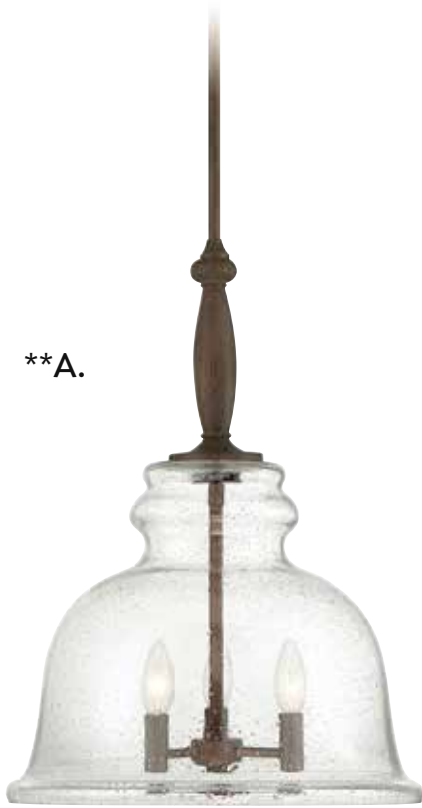

D. 7-8890-1-193

1-Light Pendant
Sweetgum Finish
8-1/2"W x 16-1/2"H
Adj H 16-1/2" - 46-1/2"
1E 60W
30° Swivel
Dual Swivel Mount
Clear Seeded Glass

Dual Mount Hanging System

CHESTER

****A.**

****B.**

C.*

***D.**