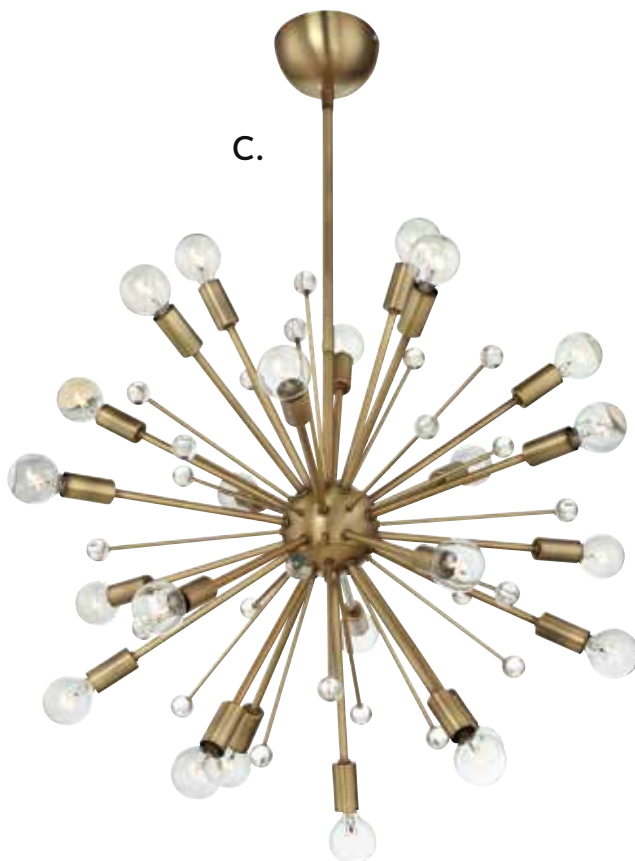

GALEA

MID-CENTURY

Options: 7-EXT- Extension Rod - 12"(4pcs) & 6"(1pc)