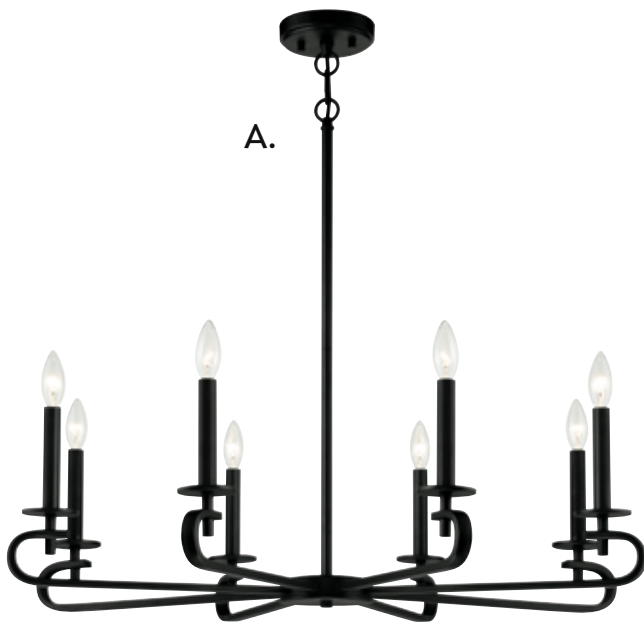

B. 1-2450-6-89
6-Light Chandelier
Matte Black Finish
28"W x 9"H
Adj H 9" - 63"
6C 60W
Dual Swivel Mount
Metal Candle Covers

C. 1-2450-6-322
6-Light Chandelier
Warm Brass Finish
28"W x 9"H
Adj H 9" - 63"
6C 60W
Dual Swivel Mount
Metal Candle Covers

Dual Mount Hanging System

Options: 7-EXT- Extension Rod - 12"(4pcs) & 6"(1pc)

TORINO

TORINO

TORINO

TODAY'S CLASSIC STYLE

A. 1-2451-8-89
8-Light Chandelier
Matte Black Finish
34"W x 9"H
Adj H 9" - 63"
8C 60W
30° Swivel
Dual Swivel Mount
Metal Candle Covers

B. 1-2451-8-109
8-Light Chandelier
Polished Nickel Finish
34"W x 9"H
Adj H 9" - 63"
8C 60W
30° Swivel
Dual Swivel Mount
Metal Candle Covers

C. 1-2451-8-322
8-Light Chandelier
Warm Brass Finish
34"W x 9"H
Adj H 9" - 63"
8C 60W
30° Swivel
Dual Swivel Mount
Metal Candle Covers