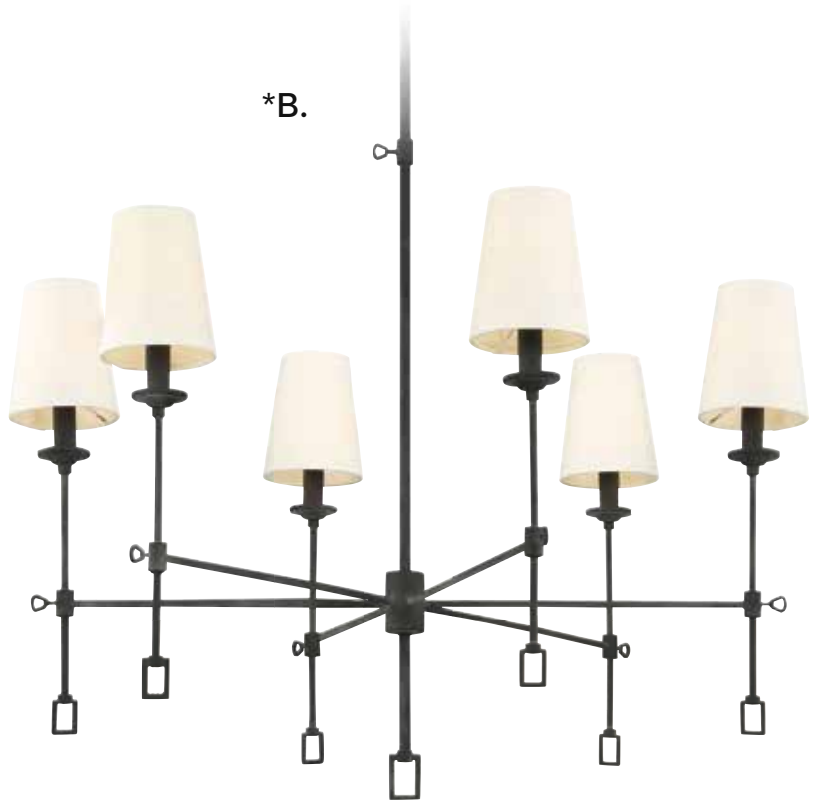

LORAINNE

NEO-TRADITIONAL

A.

*B.

C.

*D.

*Options: 7-EXT-88 Extension Rod - 12"(4pcs) & 6"(1pc)