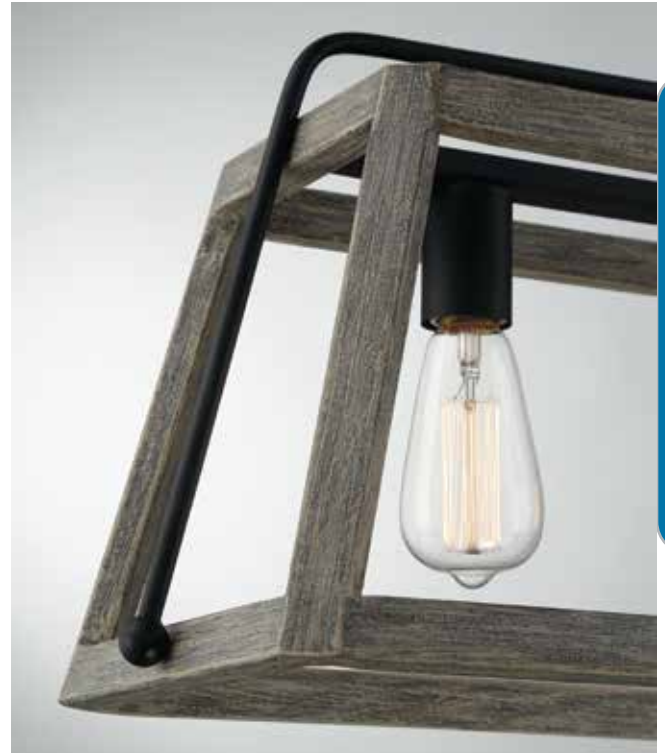

HASTING

CASUAL SOPHISTICATION