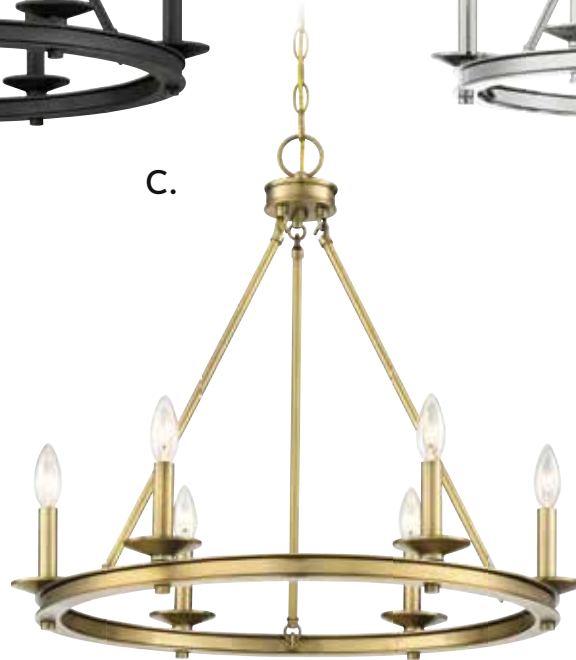

B. 1-307-6-109

6-Light Chandelier
Polished Nickel Finish
25"W x 23"H
6C 60W
Metal Candle Covers

C. 1-307-6-322

6-Light Chandelier
Warm Brass Finish
25"W x 23"H
6C 60W
Metal Candle Covers

D. 1-307-6-SN

6-Light Chandelier
Satin Nickel Finish
25"W x 23"H
6C 60W
Metal Candle Covers

E. 1-307-6-44

6-Light Chandelier
Classic Bronze Finish
25"W x 23"H
6C 60W
Metal Candle Covers

MIDDLETON

TODAY'S CLASSIC STYLE

A.

B.

C.

D.