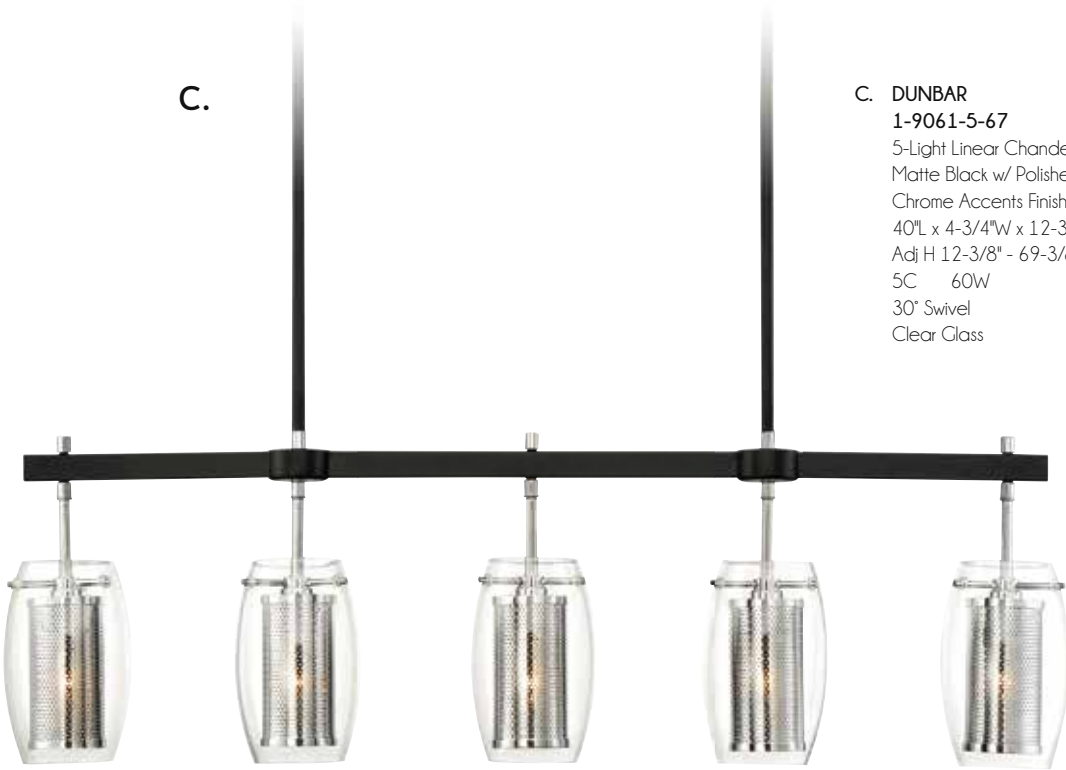

LINEAR LIGHTING

C.

C. DUNBAR
1-9061-5-67
5-Light Linear Chandelier
Matte Black w/ Polished
Chrome Accents Finish
40"L x 4-3/4"W x 12-3/8"H
Adj H 12-3/8" - 69-3/8"
5C 60W
30° Swivel
Clear Glass

D.