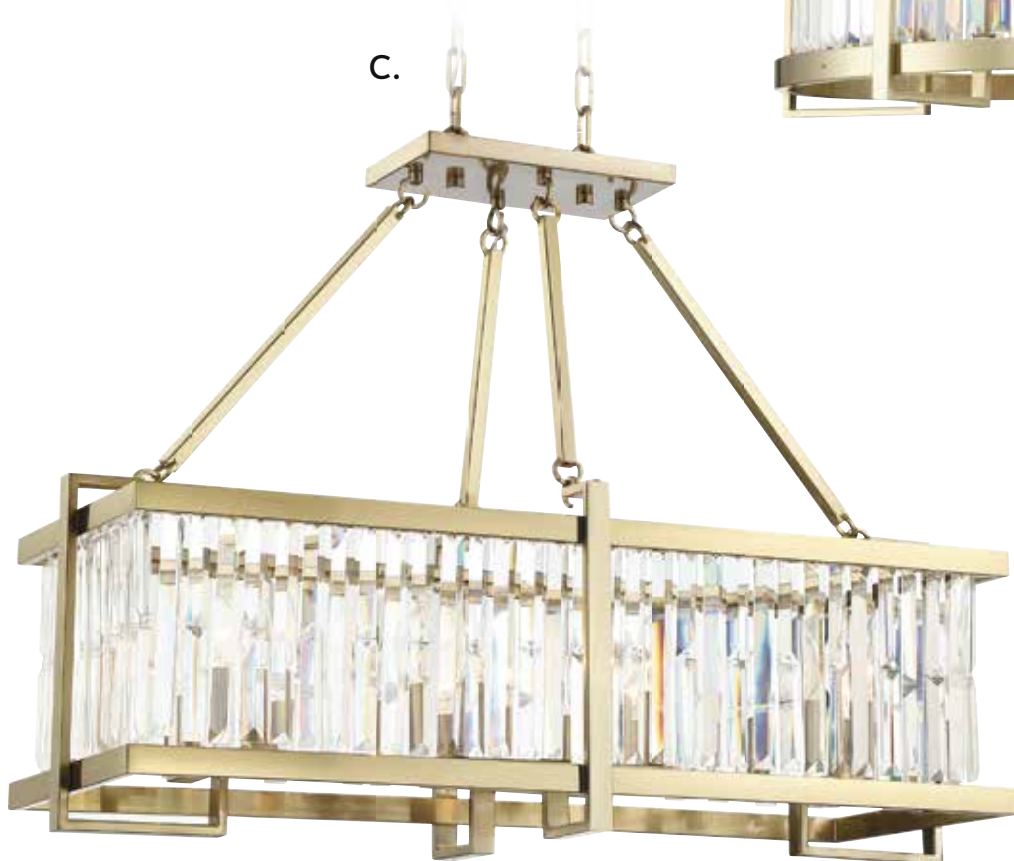

COLOGNE

A.

B.

C.

A. 7-2140-3-127

3-Light Pendant
Noble Brass Finish
17"W x 18"H
3C 60W
Clear Crystal
Metal Candle Covers

B. 7-2141-5-127

5-Light Pendant
Noble Brass Finish
25"W x 29"H
5C 60W
Clear Crystal
Metal Candle Covers

C. 1-2142-8-127

8-Light Linear Chandelier
Noble Brass Finish
36"L x 14"W x 27-1/4"H
8C 60W
Clear Crystal
Metal Candle Covers