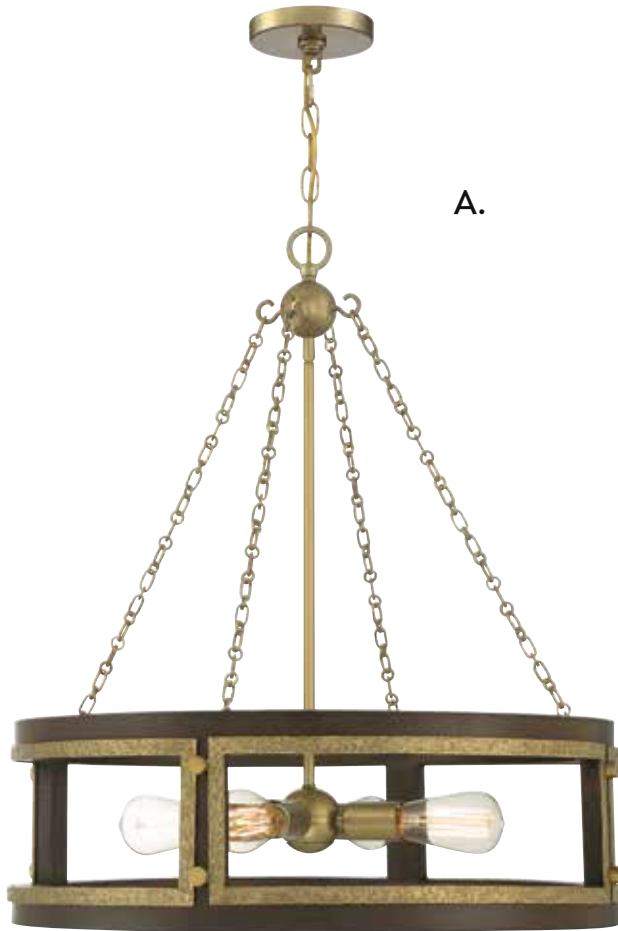

LAKEFIELD

NEO-TRADITIONAL