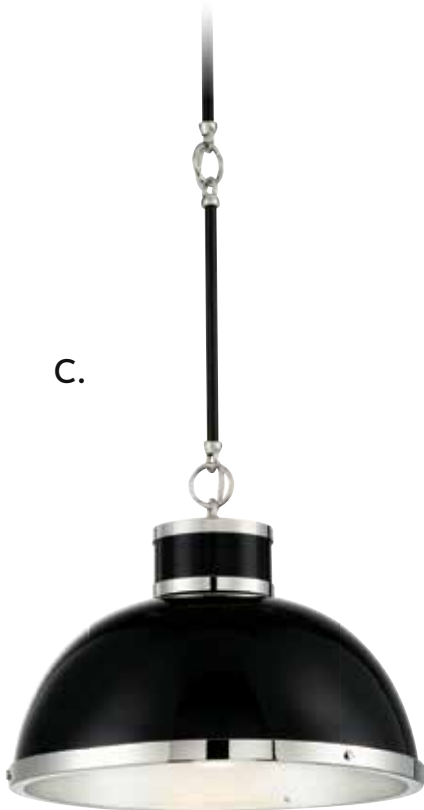

CORNING

PENDANTS / LANTERNS

A.

B.

C.

D.

Pendants come with 10'(2pcs) sections of decorative linked stems, plus 120" chain.

CHAMPLIN