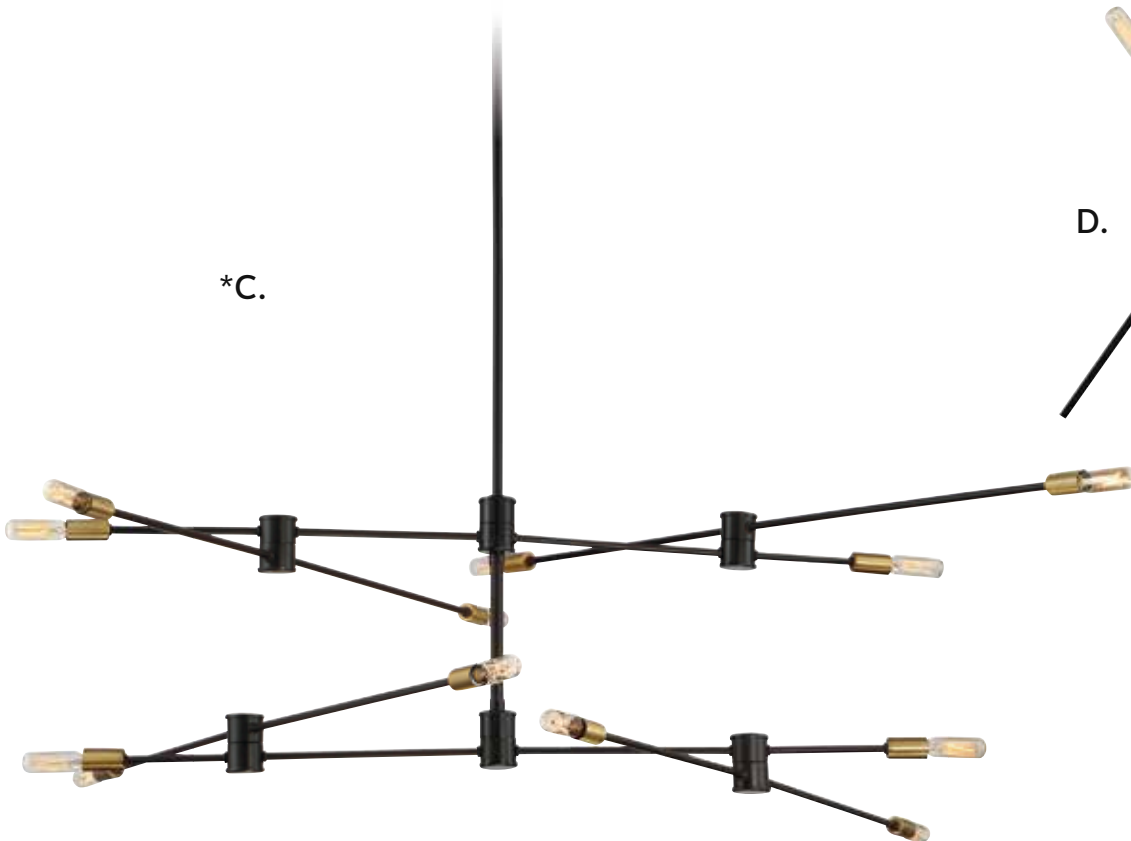

D. 9-7004-2-77
Adjustable 2-Light Sconce
Bronze w/ Brass Accents Finish
16"W x 19"H x 3-1/2"E
2C 60W

LYRIQUE

MID-CENTURY

*B.

*C.

*Options: 7-EXT- Extension Rod - 12"(4pcs) & 6"(1pc)

The arms of the **Chandeliers and **Sconce** are adjustable and can rotate into different positions

LYRIQUE

MID-CENTURY

*Options: 7-EXT- Extension Rod - 12"(4pcs) & 6"(1pc)

**The arms of the Chandeliers are adjustable and can rotate into different positions

LYRIQUE

MID-CENTURY

A. 1-7000-6-77

Adjustable 6-Light Chandelier
Bronze w/ Brass Accents Finish
21-3/4"W x 7"H
Adj H 7" - 61"
6C 60W
30° Swivel