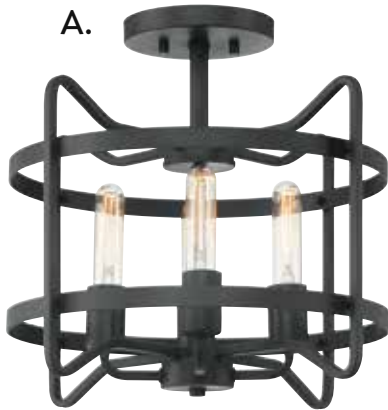

KENT

CEILING

A. KENT
6-4900-4-89
4-Light Semi-Flush
Matte Black Finish
16"W x 14-3/4"H
4E 60W
Metal Candle Covers

B. KENT
6-4900-4-322
4-Light Semi-Flush
Warm Brass Finish
16"W x 14-3/4"H
4E 60W
Metal Candle Covers

C. KENT
6-4900-4-SN
4-Light Semi-Flush
Satin Nickel Finish
16"W x 14-3/4"H
4E 60W
Metal Candle Covers

D. LACEY
6-2706-3-322
16" Flush Mount
Warm Brass Finish
16"W x 8-1/2"H
3E 60W
White Fabric Shade

E. LACEY
6-2706-3-109
16" Flush Mount
Polished Nickel Finish
16"W x 8-1/2"H
3E 60W
White Fabric Shade

F. LACEY
6-2706-3-44
16" Flush Mount
Classic Bronze Finish
16"W x 8-1/2"H
3E 60W
White Fabric Shade