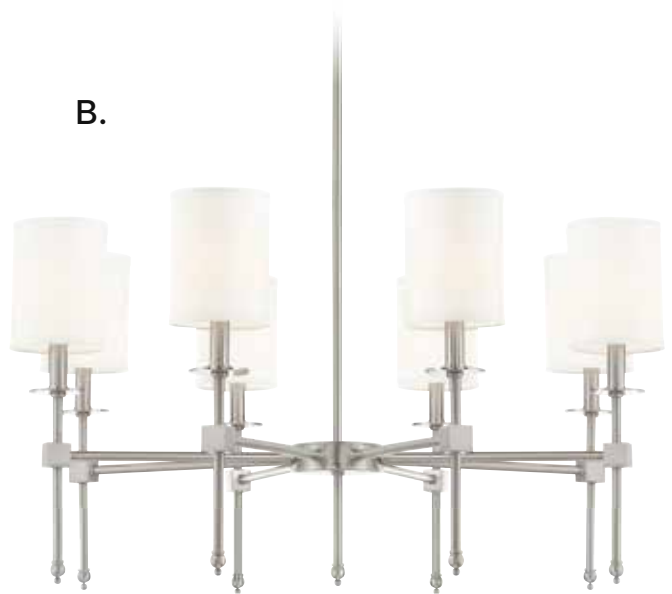

CHATHAM

TODAY'S CLASSIC STYLE

A.

B.

C.

D.

A. 1-306-8-89

8-Light Chandelier
Matte Black Finish
32"W x 17-1/2"H
Adj H 17-1/2" - 74"
8C 60W
30° Swivel
White Fabric Shades
Metal Candle Covers

B. 1-306-8-SN

8-Light Chandelier
Satin Nickel Finish
32"W x 17-1/2"H
Adj H 17-1/2" - 74"
8C 60W
30° Swivel
White Fabric Shades
Metal Candle Covers

C. 1-306-8-109

8-Light Chandelier
Polished Nickel Finish
32"W x 17-1/2"H
Adj H 17-1/2" - 74"
8C 60W
30° Swivel
White Fabric Shades
Metal Candle Covers

D. 1-306-8-322

8-Light Chandelier
Warm Brass Finish
32"W x 17-1/2"H
Adj H 17-1/2" - 74"
8C 60W
30° Swivel
White Fabric Shades
Metal Candle Covers