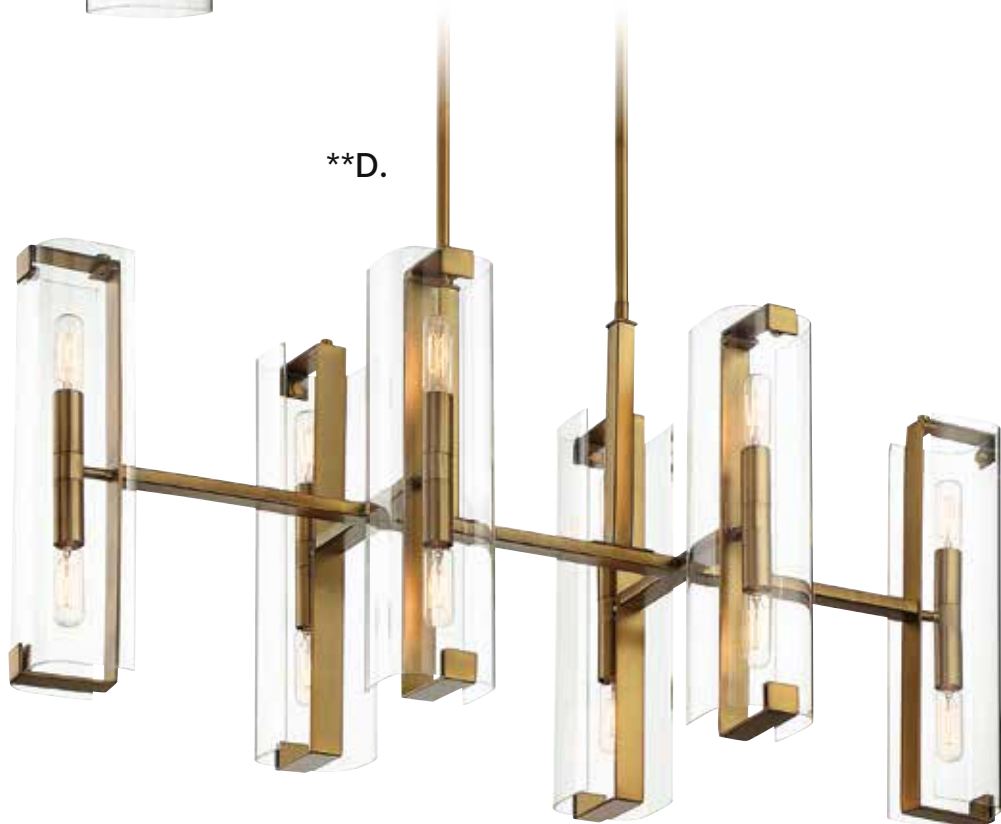

C. 1-9772-10-322

10-Light Chandelier
Warm Brass Finish
25"W x 18-1/2"H
Adj H 18-1/2" - 75-1/2"
10C 60W
30° Swivel
Clear Glass

D. 1-9773-12-322

12-Light Linear Chandelier
Warm Brass Finish
38"L x 14"W x 17-1/4"H
Adj H 17-1/4" - 74-1/4"
12C 60W
30° Swivel
Clear Glass

WINFIELD

TODAY'S CLASSIC STYLE

*C.

**D.

*Options: 7-EXT-322 Extension Rod - 9-1/2"(3pcs)

**Options: 7-EXT-322 Extension Rod - 12"(8pcs) & 6"(2pc)

ROTTERDAM

TODAY'S CLASSIC STYLE

A. 7-1660-6-322

6-Light Pendant
Warm Brass Finish
31-1/2"L x 24-3/4"W x 20-1/2"H
Adj H 20-1/2" - 77-1/2"
6C 60W
30° Swivel
Optic Acrylic
Metal Candle Covers

B. 6-1662-4-109

4-Light Convertible
Semi-Flush/Pendant
Polished Nickel Finish
20"W x 18"H
Adj H 18" - 75"
4C 60W
30° Swivel
Optic Acrylic
Metal Candle Covers

C. 6-1662-4-322

4-Light Convertible
Semi-Flush/Pendant
Warm Brass Finish
20"W x 18"H
Adj H 18" - 75"
4C 60W
30° Swivel
Optic Acrylic
Metal Candle Covers

D. 7-1660-6-109

6-Light Pendant
Polished Nickel Finish
31-1/2"L x 24-3/4"W x 20-1/2"H
Adj H 20-1/2" - 77-1/2"
6C 60W
30° Swivel
Optic Acrylic
Metal Candle Covers