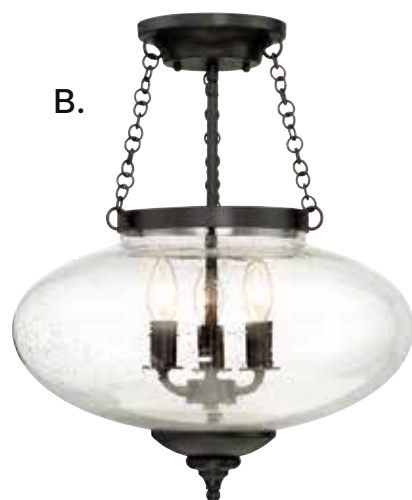

LOWRY

PENDANTS / LANTERNS

A. **6-9040-3-SN**
3-Light Semi-Flush
Satin Nickel Finish
16"W x 19"H
3C 60W
Clear Seeded Glass
Metal Candle Covers

B. **6-9040-3-13**
3-Light Semi-Flush
English Bronze Finish
16"W x 19"H
3C 60W
Clear Seeded Glass
Metal Candle Covers