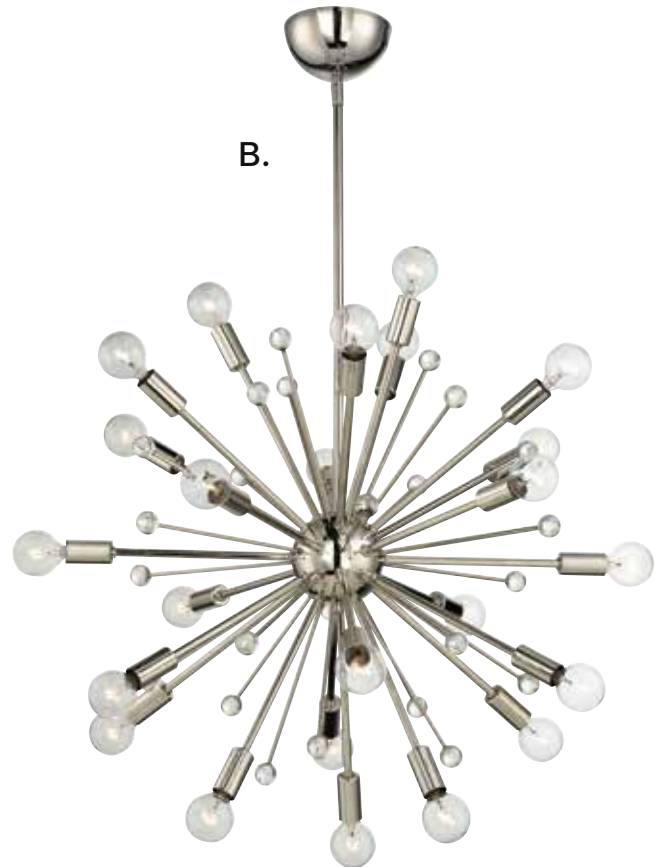

GALEA

MID-CENTURY

Options: 7-EXT- Extension Rod - 12"(4pcs) & 6"(1pc)