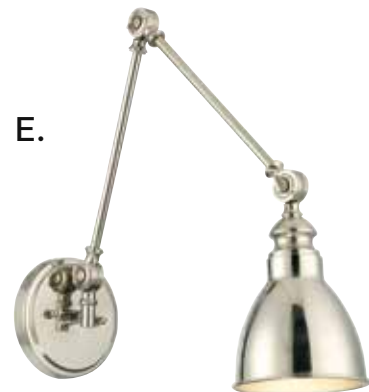

E.

Hardwire *only*.

A. 9-960-1-89

1-Light Adjustable Sconce
Matte Black Finish
5-1/2"W x 17"H x 13"E
Adj E 13" - 33-3/4"
1E 60W
150° Swivel

B. 9-960-1-13

1-Light Adjustable Sconce
English Bronze Finish
5-1/2"W x 17"H x 13"E
Adj E 13" - 33-3/4"
1E 60W
150° Swivel

C. 9-960-1-322

1-Light Adjustable Sconce
Warm Brass Finish
5-1/2"W x 17"H x 13"E
Adj E 13" - 33-3/4"
1E 60W
150° Swivel

D. 9-960-1-SN

1-Light Adjustable Sconce
Satin Nickel Finish
5-1/2"W x 17"H x 13"E
Adj E 13" - 33-3/4"
1E 60W
150° Swivel

E. 9-960-1-109

1-Light Adjustable Sconce
Polished Nickel Finish
5-1/2"W x 17"H x 13"E
Adj E 13" - 33-3/4"
1E 60W
150° Swivel