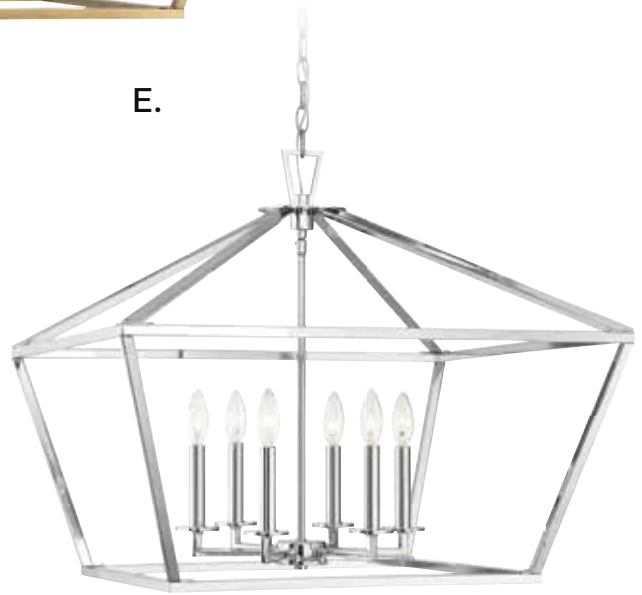

TOWNSEND

PENDANTS / LANTERNS

A.

B.

C.

D.

E.