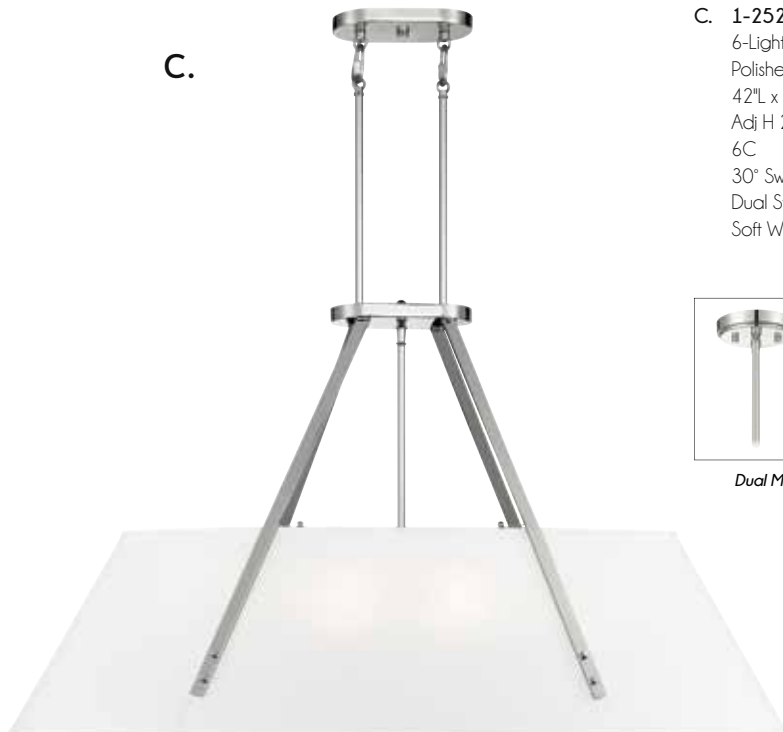

C.

C. 1-1023-5-322
5-Light Linear Chandelier
Warm Brass Finish
40"L x 5"W x 10"H
Adj H 10" - 62"
5E 60W
30° Swivel
Dual Swivel Mount
Clear Glass

Dual Mount Hanging System

Options: 7-EXT- Extension Rod - 12"(8pcs) & 6"(2pcs)

NEWPORT

A.

A. 1-2520-6-89
6-Light Oval Chandelier
Matte Black Finish
42"L x 16"W x 23"H
Adj H 23" - 77"
6C 60W
30° Swivel
Dual Swivel Mount
Soft White Fabric Shade

Dual Mount Hanging System

B.

B. 1-2520-6-322
6-Light Oval Chandelier
Warm Brass Finish
42"L x 16"W x 23"H
Adj H 23" - 77"
6C 60W
30° Swivel
Dual Swivel Mount
Soft White Fabric Shade

Dual Mount Hanging System

Options: 7-EXT- Extension Rod - 12"(8pcs) & 6"(2pcs)

NEWPORT

C.

C. 1-2520-6-109
6-Light Oval Chandelier
Polished Nickel Finish
42"L x 16"W x 23"H
Adj H 23" - 77"
6C 60W
30° Swivel
Dual Swivel Mount
Soft White Fabric Shade