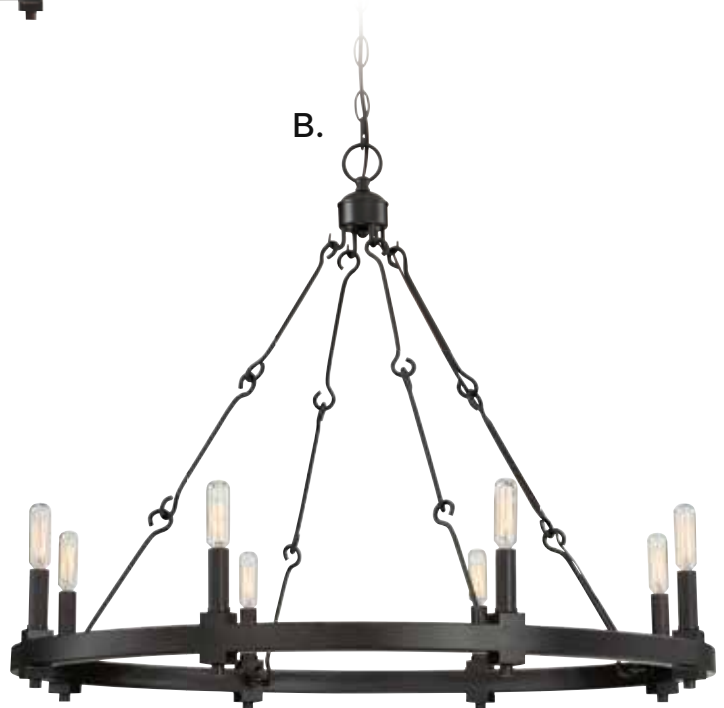

B. **1-8601-20-32**
20-Light Chandelier
Artisan Rust Finish
48"W x 42-1/2"H
20C 40W
Metal Candle Covers
Natural Rope Accents

ADRIA

CASUAL SOPHISTICATION

A.

B.

A. 1-932-18-13
 18-Light Chandelier
 English Bronze Finish
 38-1/2"W x 39"H
 18C 40W
 Metal Candle Covers

B. 1-930-8-13
 8-Light Chandelier
 English Bronze Finish
 32"W x 26"H
 8C 60W
 Metal Candle Covers

C. 1-931-12-13
 12-Light Chandelier
 English Bronze Finish
 38-1/2"W x 33"H
 12C 60W
 Metal Candle Covers