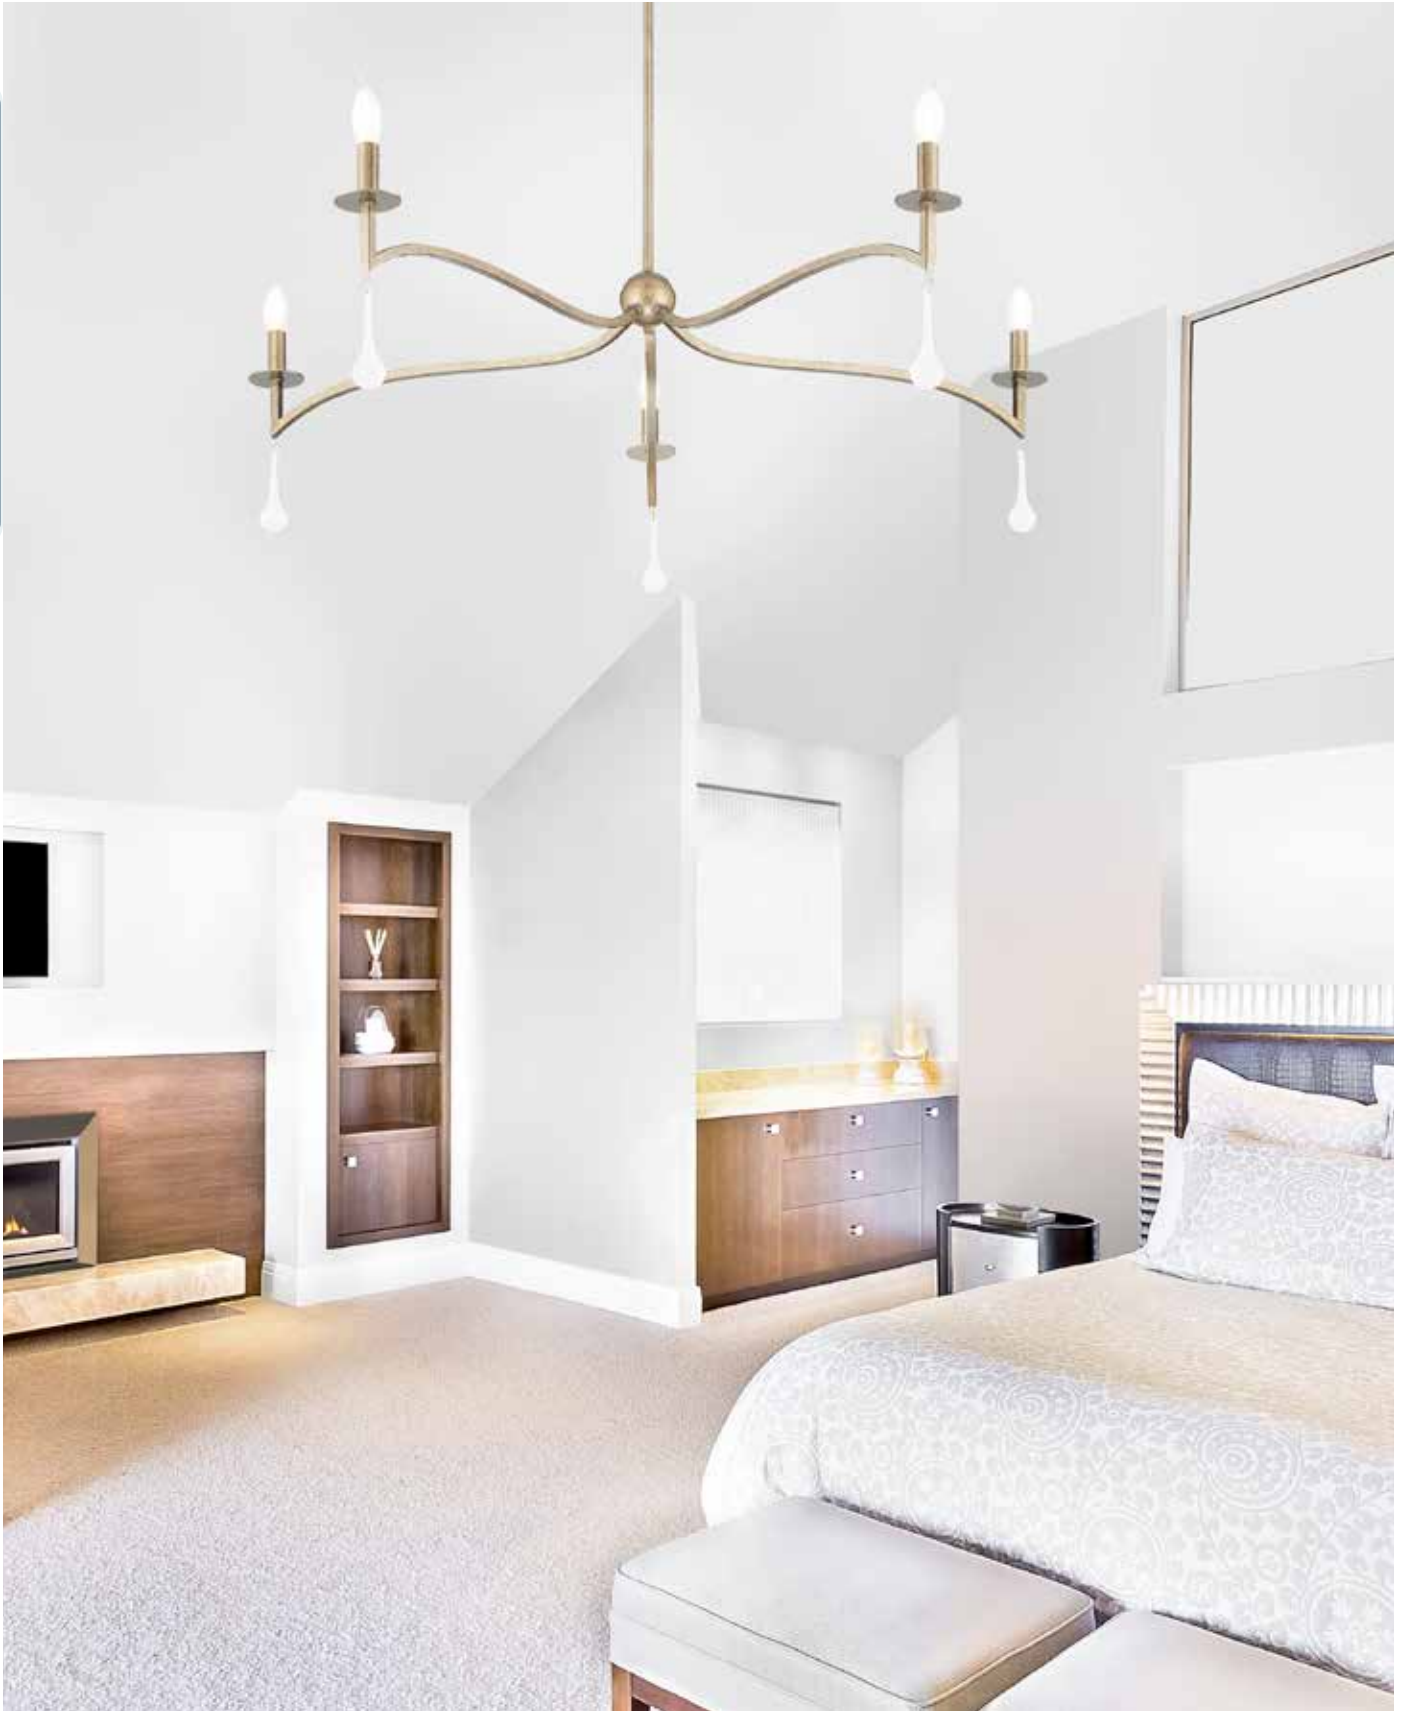

Bath, Page 511

LARAMIE

NEO-TRADITIONAL

LARAMIE

NEO-TRADITIONAL

- A. 1-1099-5-182**
5-Light Chandelier
Chelsea Gold Finish
43"W x 12"H
Adj H 12"- 66"
5C 60W
30° Swivel
Dual Swivel Mount
Frosted Crystal Accents