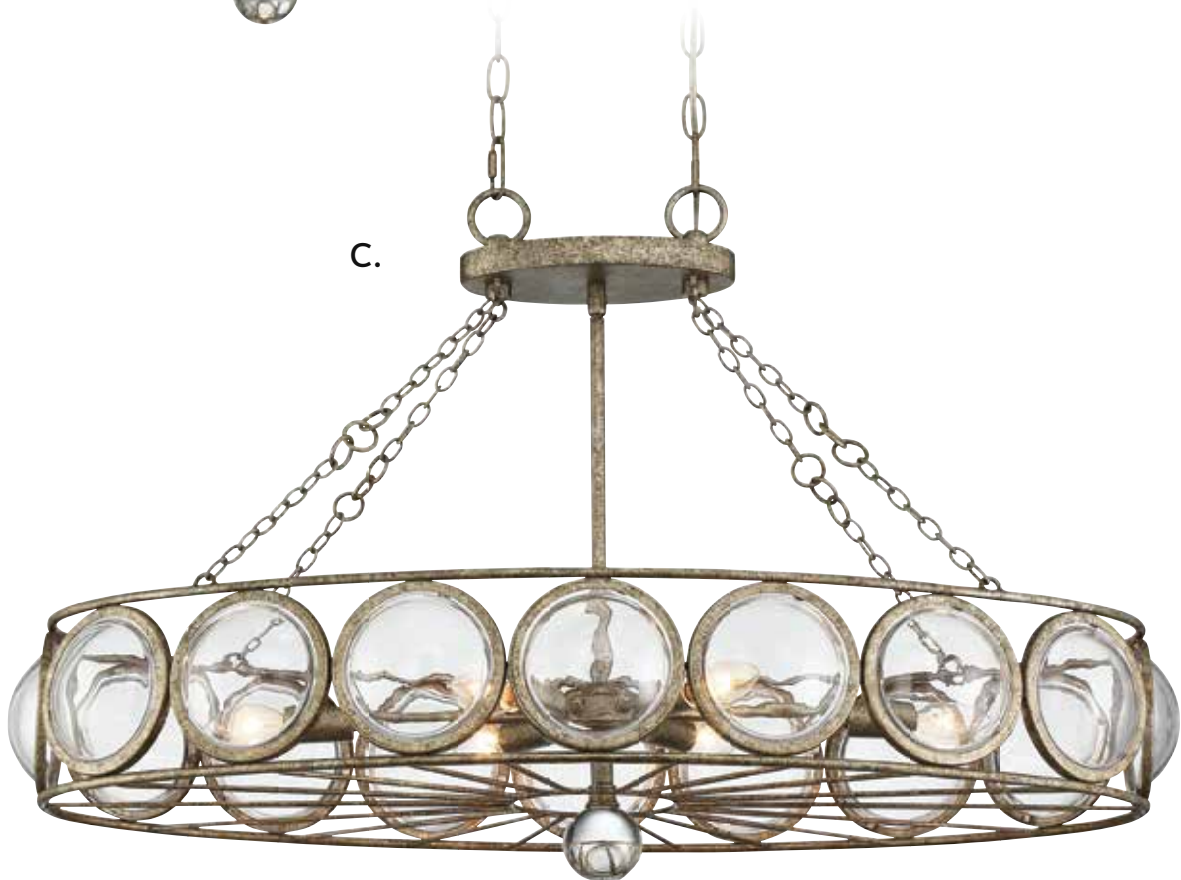

~ Convertible
Semi-Flush/Pendant