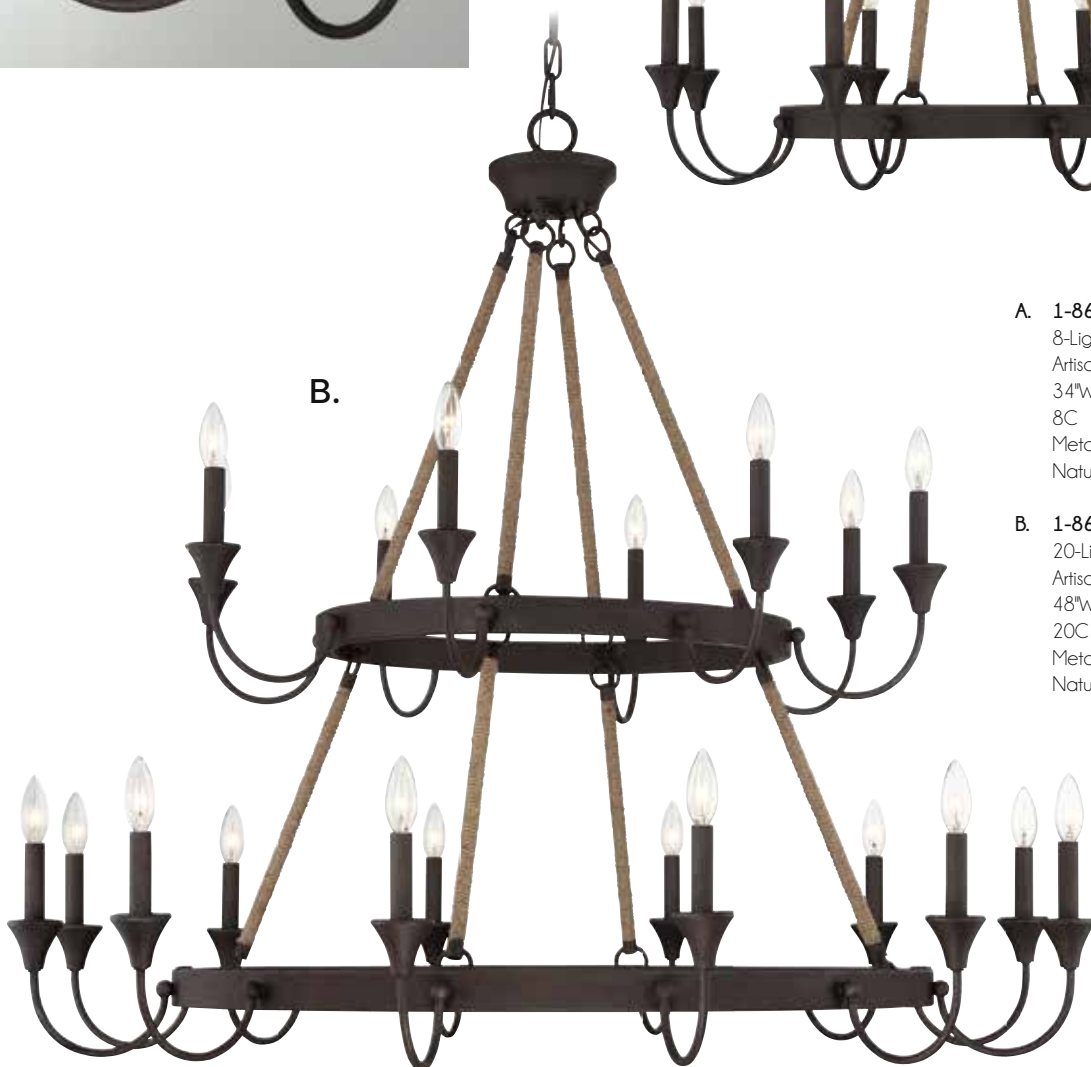

*Options: 7-EXT-BK Extension Rod - 12"(4pcs) & 6"(1pc)

SIENNA

CASUAL SOPHISTICATION

SIENNA

CASUAL SOPHISTICATION

A.

B.

A. **1-8600-8-32**
8-Light Chandelier
Artisan Rust Finish
34"W x 30-1/2"H
8C 60W
Metal Candle Covers
Natural Rope Accents