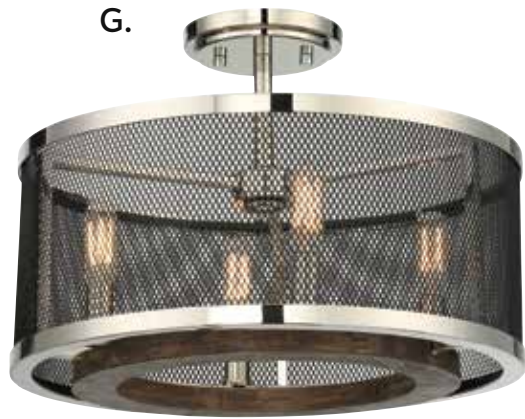

CEILING

G.

G. VALCOUR
6-3092-4-73
4-Light Semi-Flush
Polished Nickel w/
Wood Accents
16"W x 11-1/2"H
4C 60W
Metal Candle Covers

H. GLENWOOD
6-3042-4-13
4-Light Semi-Flush
English Bronze Finish
14"W x 13-3/4"H
4C 60W
Clear Water Piastra Glass
Metal Candle Covers

I. CONNELL
6-574-3-13
3-Light Semi-Flush
English Bronze Finish
16"W x 10"H
3E 60W
Clear Seeded Glass

J. NASH
6-4202-2-164
2-Light Flush Mount
Nantucket Finish
12"W x 6"H
2E 60W