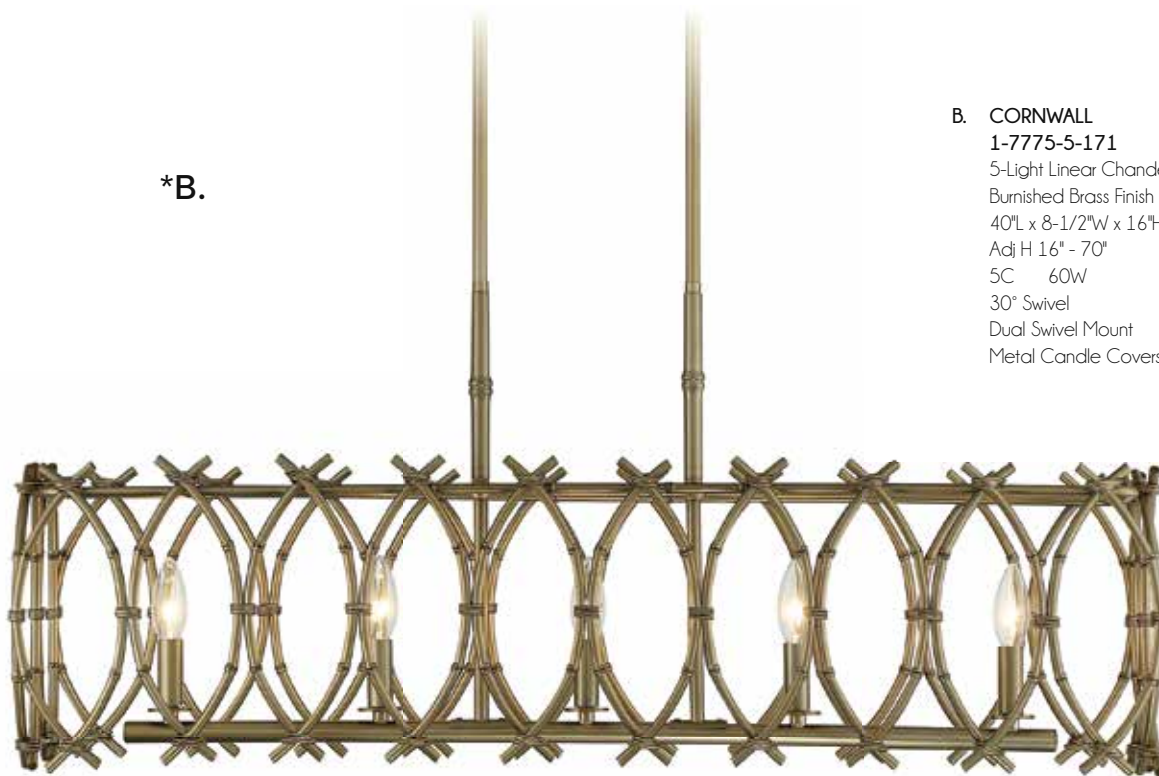

B. **CORNWALL**
1-7775-5-171
5-Light Linear Chandelier
Burnished Brass Finish
40"L x 8-1/2"W x 16"H
Adj H 16" - 70"
5C 60W
30° Swivel
Dual Swivel Mount
Metal Candle Covers

*Options: 7-EXT-171 Extension Rod - 12"(8pcs) & 6"(2pcs)