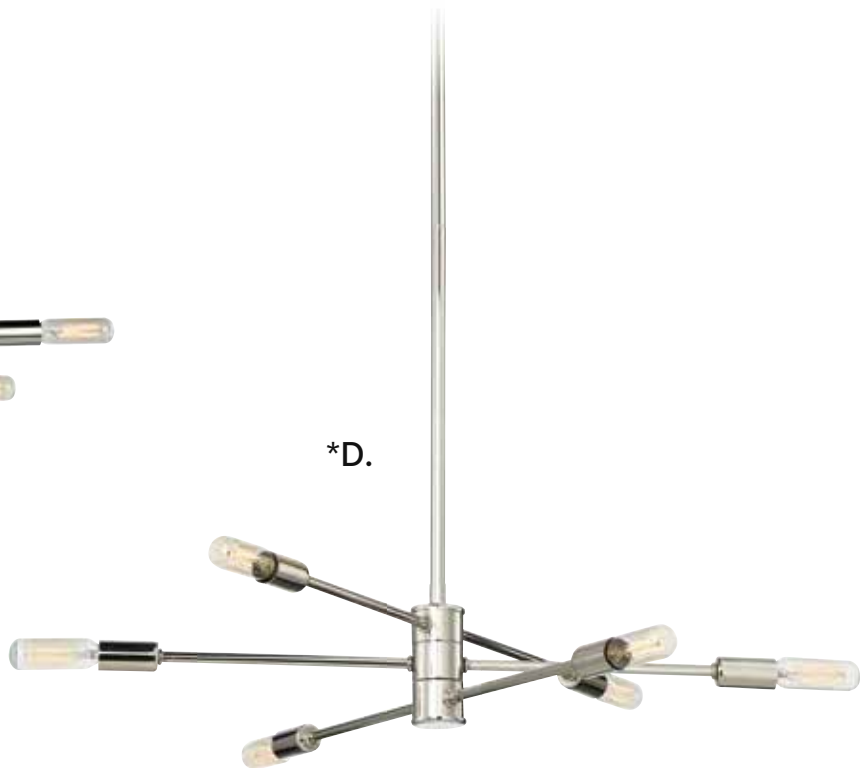

D. 9-7004-2-77
Adjustable 2-Light Sconce
Bronze w/ Brass Accents Finish
16"W x 19"H x 3-1/2"E
2C 60W

LYRIQUE

MID-CENTURY

*B.

*C.

*Options: 7-EXT- Extension Rod - 12"(4pcs) & 6"(1pc)

The arms of the **Chandeliers and **Sconce** are adjustable and can rotate into different positions

LYRIQUE

MID-CENTURY

*Options: 7-EXT- Extension Rod - 12"(4pcs) & 6"(1pc)

**The arms of the Chandeliers are adjustable and can rotate into different positions

LYRIQUE

MID-CENTURY

A. 1-7000-6-77

Adjustable 6-Light Chandelier
Bronze w/ Brass Accents Finish
21-3/4"W x 7"H
Adj H 7" - 61"
6C 60W
30° Swivel