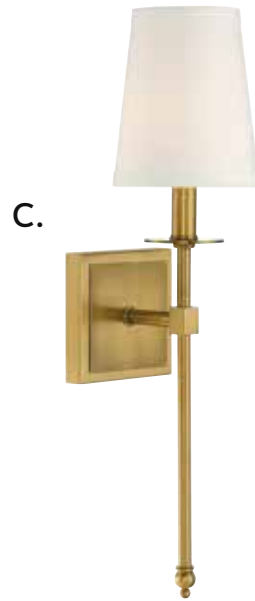

MONROE

WALL LIGHTING

A. 9-7144-1-322
1-Light Sconce
Warm Brass Finish
6-3/4"W x 33-1/2"H x 8"E
1C 60W
White Fabric Shade
Metal Candle Cover

B. 9-303-1-322
1-Light Sconce
Warm Brass Finish
5"W x 24"H x 6-1/2"E
1C 60W
White Fabric Shade
Metal Candle Cover