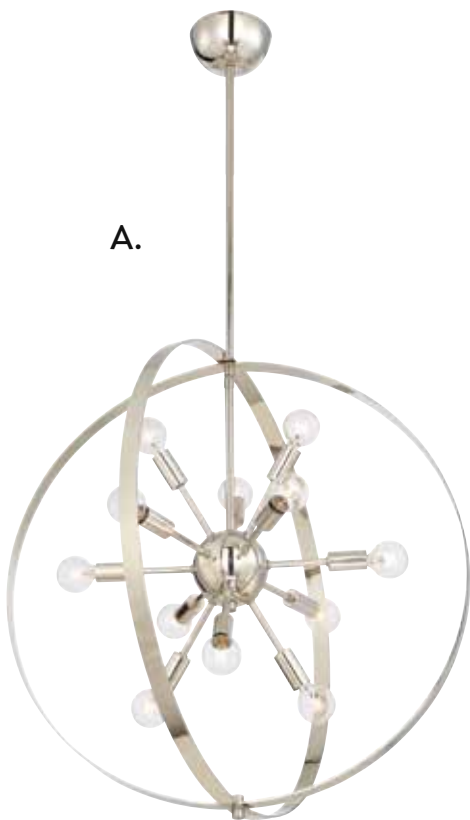

DUMONT

ORBS

A. 7-204-6-322
6-Light Pendant
Warm Brass Finish
32"W x 35-3/4"H
6C 60W
Metal Candle Covers

B. 7-204-6-109
6-Light Pendant
Polished Nickel Finish
32"W x 35-3/4"H
6C 60W
Metal Candle Covers

C. 7-204-6-44
6-Light Pendant
Classic Bronze Finish
32"W x 35-3/4"H
6C 60W
Metal Candle Covers

DUMONT

ORBS

MARLY

ORBS

A.

B.

C.

- A. **7-6098-12-109**
12-Light Pendant
Polished Nickel Finish
24-1/2"W x 26-1/2"H
Adj H 26-1/2" - 80-1/2"
12C 60W
30° Swivel
- B. **7-6098-12-44**
12-Light Pendant
Classic Bronze Finish
24-1/2"W x 26-1/2"H
Adj H 26-1/2" - 80-1/2"
12C 60W
30° Swivel
- C. **7-6098-12-322**
12-Light Pendant
Warm Brass Finish
24-1/2"W x 26-1/2"H
Adj H 26-1/2" - 80-1/2"
12C 60W
30° Swivel