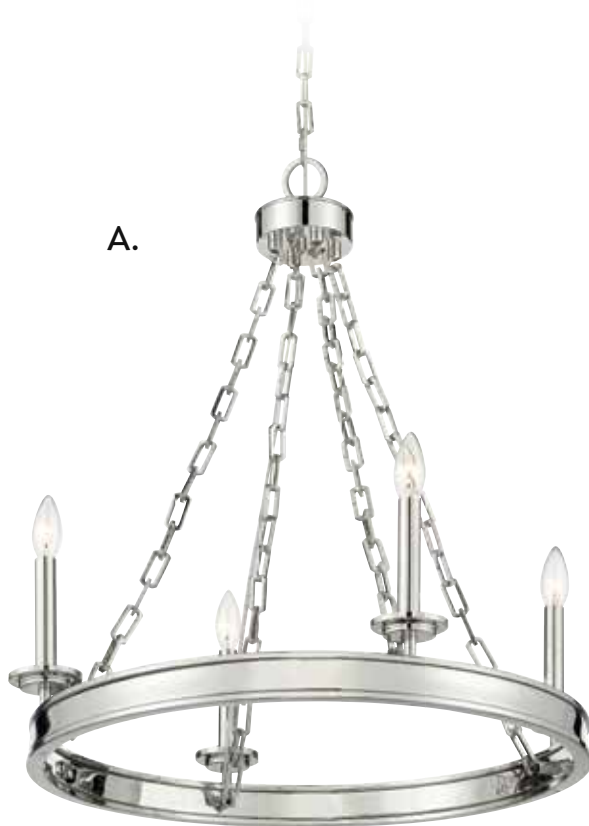

C. 1-8500-5-322
5-Light Linear Chandelier
Warm Brass Finish
42"L x 13-1/2"W x 10-1/4"H
Adj H 10-1/4" - 64-1/4"
5E 60W
30° Swivel
White Fabric Shade

SEVILLE

SEVILLE

TODAY'S CLASSIC STYLE

A. **1-4403-4-109**
4-Light Chandelier
Polished Nickel Finish
25"W x 27-1/4"H
4C 60W
Metal Candle Covers