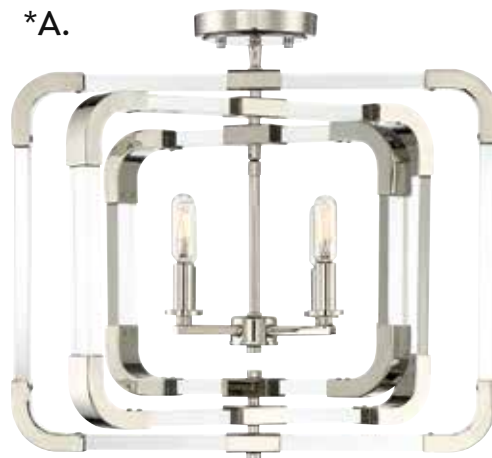

ROTTERDAM

CEILING

*A.

*B.

A. 6-1662-4-109
 4-Light Convertible
 Semi-Flush/Pendant
 Polished Nickel Finish
 20"W x 18"H
 Adj H 18" - 75"
 4C 60W
 30° Swivel
 Optic Acrylic
 Metal Candle Covers

B. 6-1662-4-322
 4-Light Convertible
 Semi-Flush/Pendant
 Warm Brass Finish
 20"W x 18"H
 Adj H 18" - 75"
 4C 60W
 30° Swivel
 Optic Acrylic
 Metal Candle Covers