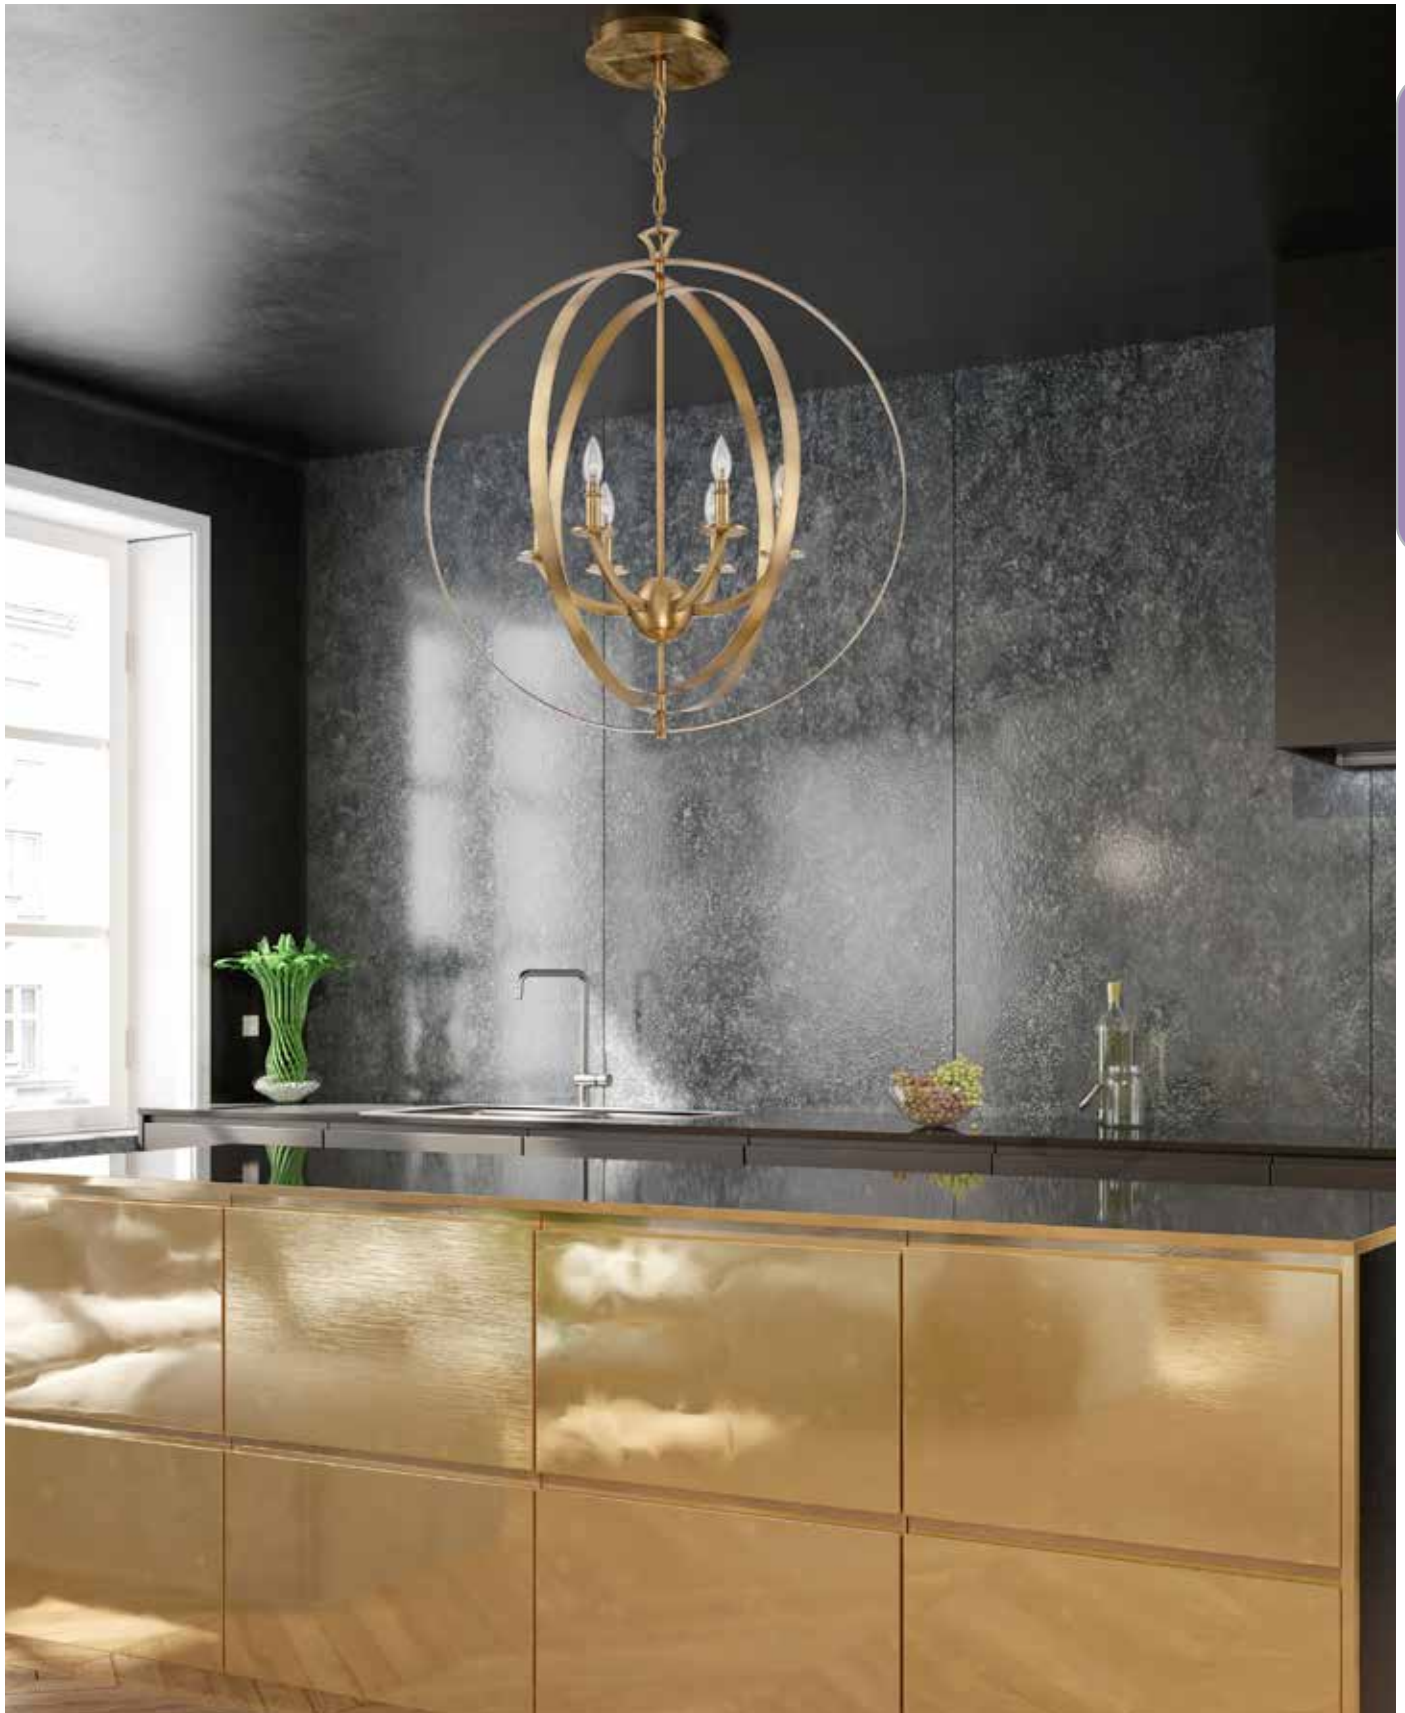

DUMONT

ORBS

A. 7-204-6-322
6-Light Pendant
Warm Brass Finish
32"W x 35-3/4"H
6C 60W
Metal Candle Covers

B. 7-204-6-109
6-Light Pendant
Polished Nickel Finish
32"W x 35-3/4"H
6C 60W
Metal Candle Covers

C. 7-204-6-44
6-Light Pendant
Classic Bronze Finish
32"W x 35-3/4"H
6C 60W
Metal Candle Covers

DUMONT

ORBS

MARLY

ORBS

A.

B.

C.

- A. **7-6098-12-109**
12-Light Pendant
Polished Nickel Finish
24-1/2"W x 26-1/2"H
Adj H 26-1/2" - 80-1/2"
12C 60W
30° Swivel
- B. **7-6098-12-44**
12-Light Pendant
Classic Bronze Finish
24-1/2"W x 26-1/2"H
Adj H 26-1/2" - 80-1/2"
12C 60W
30° Swivel
- C. **7-6098-12-322**
12-Light Pendant
Warm Brass Finish
24-1/2"W x 26-1/2"H
Adj H 26-1/2" - 80-1/2"
12C 60W
30° Swivel