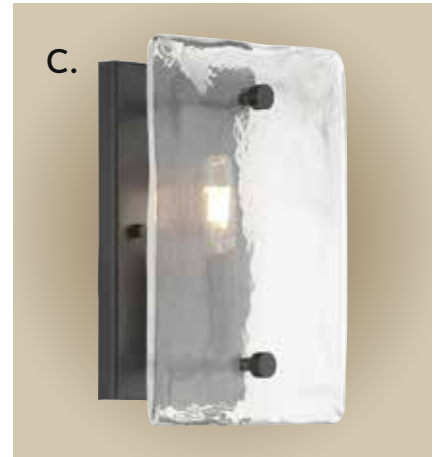

B.

C.

D.

E.

A. 1-3043-5-13
5-Light Linear Chandelier
English Bronze Finish
45-1/8"L x 7"W x 30-1/4"H
5E 60W
Clear Water Piastra Glass

B. 6-3042-4-13
4-Light Semi-Flush
English Bronze Finish
14"W x 13-3/4"H
4C 60W
Clear Water Piastra Glass
Metal Candle Covers