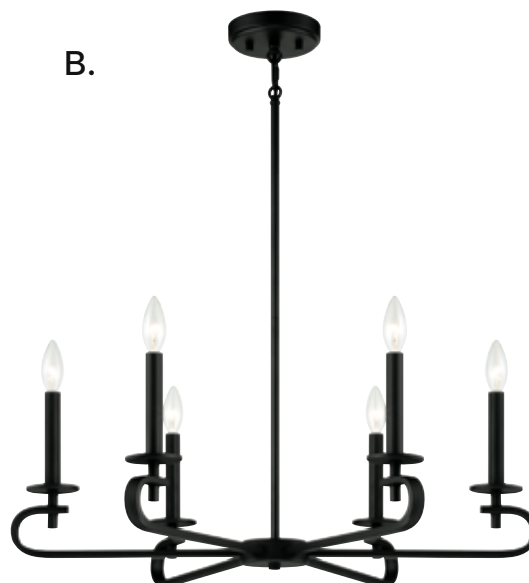

DELPHI

TODAY'S CLASSIC STYLE

Dual Mount Hanging System

A. 7-188-6-172

6-Light Pendant
 White & Polished Nickel Accents
 19"W x 25"H
 6E 60W
 Metal Shade

B. 1-187-3-172

3-Light Linear Chandelier
 White & Polished Nickel Accents
 42"L x 10"W x 11"H
 Adj H 11" - 65"
 3E 60W
 30° Swivel
 Dual Swivel Mount
 Metal Shade

*B.

*Options: 7-EXT-109 Extension Rod - 12"(8pcs) & 6"(2pcs)

DELPHI

TODAY'S CLASSIC STYLE

C. 7-188-6-143
 6-Light Pendant
 Black w/ Warm Brass Accents
 19"W x 25"H
 6E 60W
 Metal Shade

D. 1-187-3-143
 3-Light Linear Chandelier
 Black w/ Warm Brass Accents
 42"L x 10"W x 11"H
 Adj H 11" - 65"
 30° Swivel
 Dual Swivel Mount
 3E 60W
 Metal Shade

Dual Mount Hanging System

**Options: 7-EXT-322 Extension Rod - 12"(8pcs) & 6"(2pc)

TORINO

TODAY'S CLASSIC STYLE

A. 1-2450-6-109
6-Light Chandelier
Polished Nickel Finish
28"W x 9"H
Adj H 9" - 63"
6C 60W
Dual Swivel Mount
Metal Candle Covers