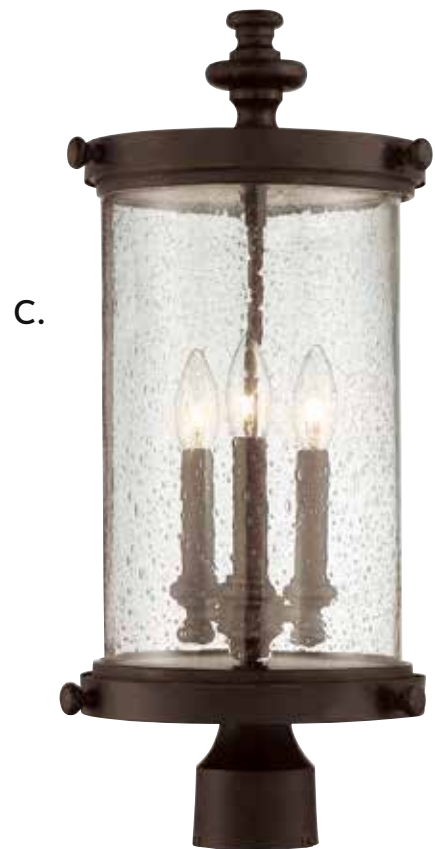

C.

A. 5-1225-40
Hanging Lantern
Walnut Patina Finish
12-1/2"W x 30"H
4C 40W
Clear Seeded Glass
Metal Candle Covers

B. 5-1222-40
Hanging Lantern
Walnut Patina Finish
9"W x 25"H
3C 40W
Clear Seeded Glass
Metal Candle Covers

C. 5-1223-40
Post Lantern
Walnut Patina Finish
9"W x 22"H
3C 60W
Clear Seeded Glass
Metal Candle Covers