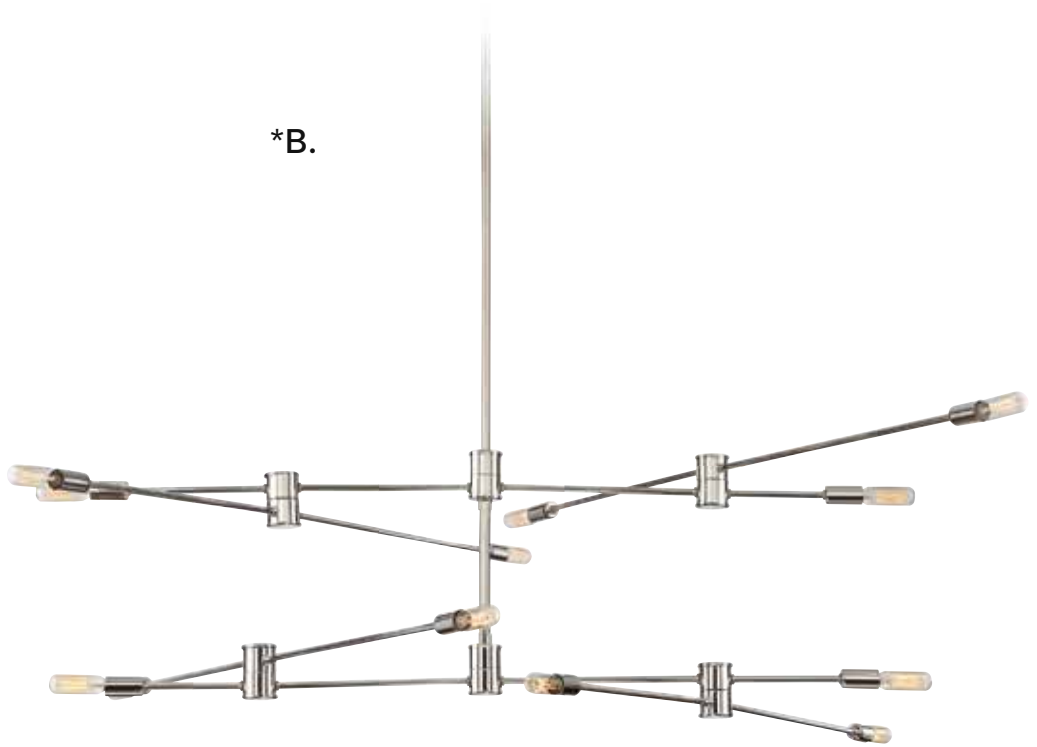

BARNUM

MID-CENTURY

LED

*Options: 7-EXT-322 Extension Rod - 12"(4pcs) & 6"(1pc) **Options: 7-EXT-322 Extension Rod - 12"(8pcs) & 6"(2pcs)

LYRIQUE

MID-CENTURY

A. 9-7004-2-109
Adjustable 2-Light Sconce
Polished Nickel Finish
16"W x 19"H x 3-1/2"E
2C 60W

B. 1-7001-12-109
Adjustable 12-Light Chandelier
Polished Nickel Finish
54-1/4"W x 15"H
Adj H 15" - 69"
12C 60W
30° Swivel

C. 1-7001-12-77
Adjustable 12-Light Chandelier
Bronze w/ Brass Accents Finish
54-1/4"W x 15"H
Adj H 15" - 69"
12C 60W
30° Swivel

D. 9-7004-2-77
Adjustable 2-Light Sconce
Bronze w/ Brass Accents Finish
16"W x 19"H x 3-1/2"E
2C 60W

LYRIQUE

MID-CENTURY

*B.

*C.

*Options: 7-EXT- Extension Rod - 12"(4pcs) & 6"(1pc)

The arms of the **Chandeliers and **Sconce** are adjustable and can rotate into different positions

LYRIQUE

MID-CENTURY

*Options: 7-EXT- Extension Rod - 12"(4pcs) & 6"(1pc)

**The arms of the Chandeliers are adjustable and can rotate into different positions

LYRIQUE

MID-CENTURY

A. 1-7000-6-77

Adjustable 6-Light Chandelier
Bronze w/ Brass Accents Finish
21-3/4"W x 7"H
Adj H 7" - 61"
6C 60W
30° Swivel