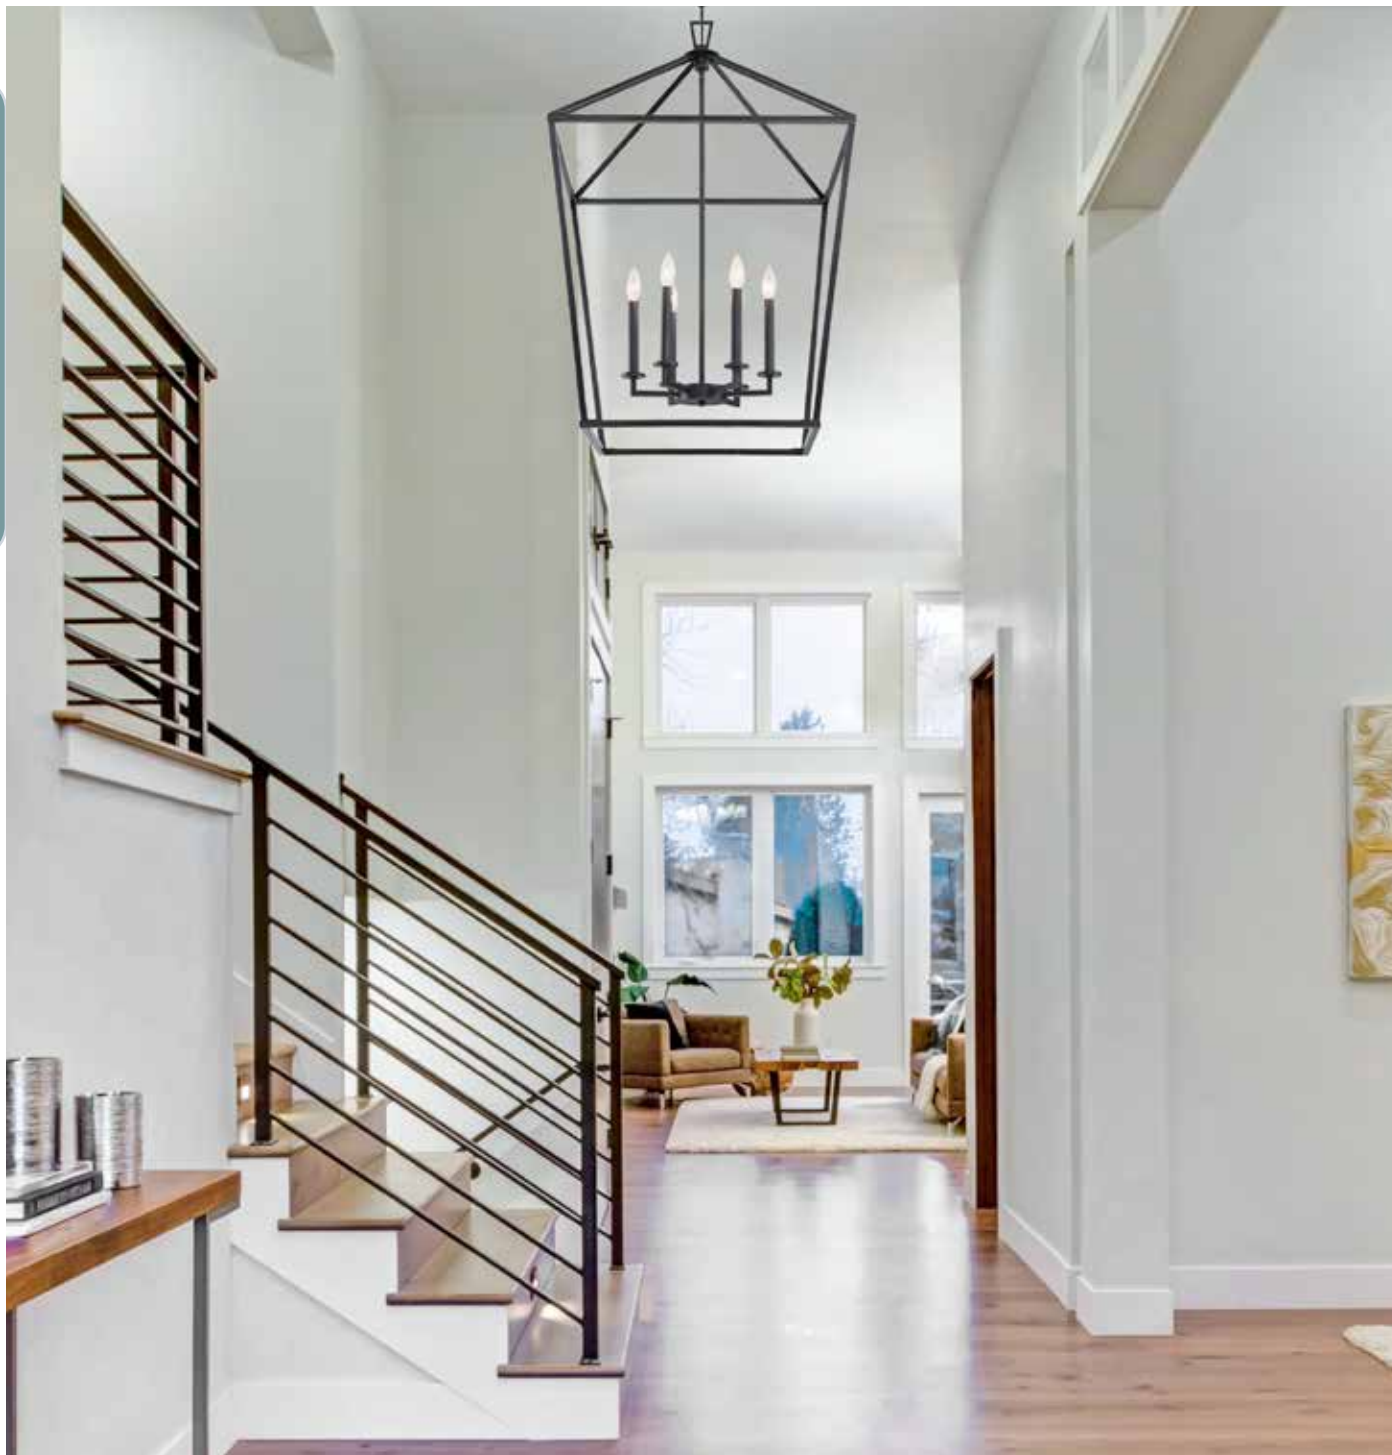

TOWNSEND

PENDANTS / LANTERNS

A. 3-322-6-44

6-Light Pendant
Classic Bronze Finish
24"W x 36-1/2"H
6C 60W
Metal Candle Covers

B. 3-322-6-SN

6-Light Pendant
Satin Nickel Finish
24"W x 36-1/2"H
6C 60W
Metal Candle Covers