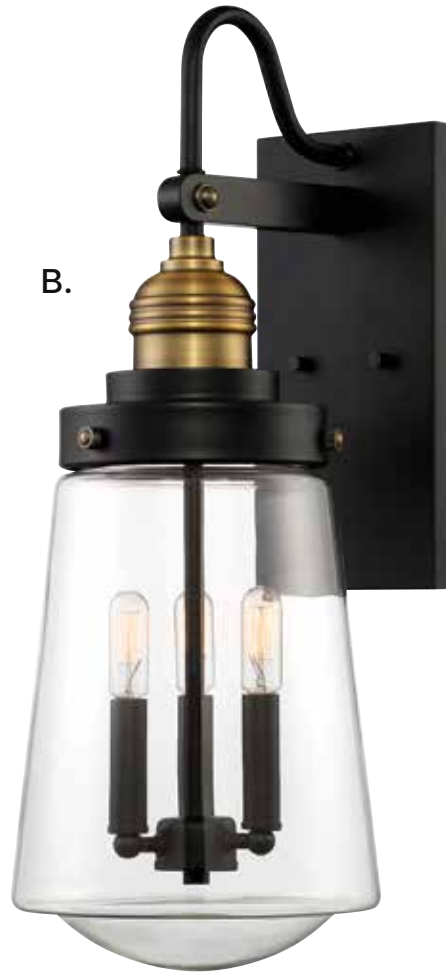

MACAULEY

OUTDOOR

A.

B.

C.

A. 5-2066-51
1-Light Wall Sconce
Vintage Black w/ Warm Brass Finish
5"W x 13-1/2"H x 7"E
1E 60W
Clear Glass

B. 5-2068-51
3-Light Wall Sconce
Vintage Black w/ Warm Brass Finish
9-1/8"W x 23-1/2"H x 11-1/4"E
3C 40W
Clear Glass
Metal Candle Covers

C. 5-2067-51
1-Light Wall Sconce
Vintage Black w/ Warm Brass Finish
7-1/2"W x 20-3/4"H x 9-3/4"E
1E 60W
Clear Glass