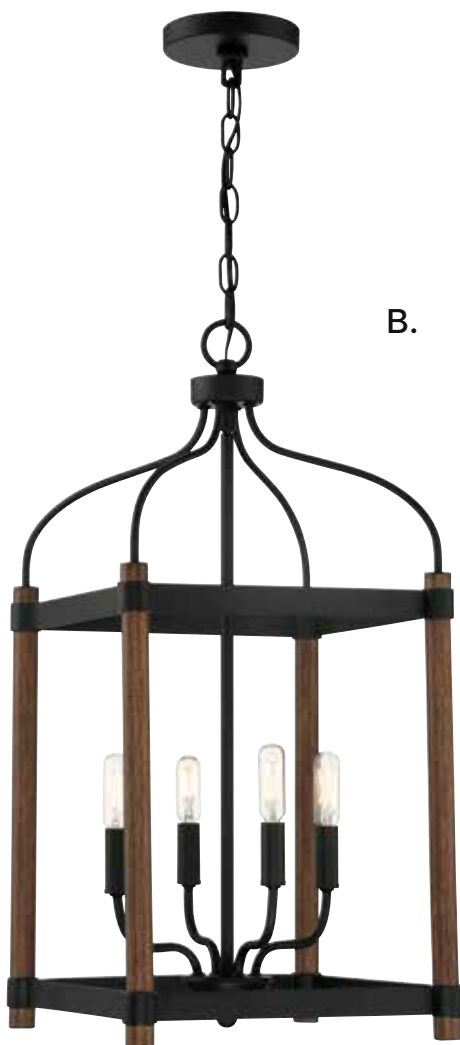

B.

A. **3-2245-4-139**
4-Light Pendant
Greywood w/ Pewter Finish
13"W x 25-1/2"H
4C 60W
Metal Candle Covers

B. **3-2245-4-191**
4-Light Pendant
Darkwood w/ Black Accents
13"W x 25-1/2"H
4C 60W
Metal Candle Covers