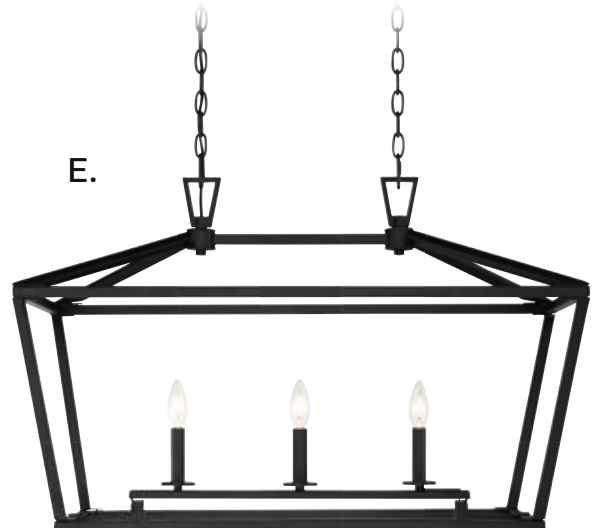

E.

PALLADIAN

A. 1-190-5-109
5-Light Linear Chandelier
Polished Nickel Finish
38"L x 12"W x 16"H
Adj H 16" - 70"
5E 60W
30° Swivel
Dual Swivel Mount

B. 1-190-5-322
5-Light Linear Chandelier
Warm Brass Finish
38"L x 12"W x 16"H
Adj H 16" - 70"
5E 60W
30° Swivel
Dual Swivel Mount