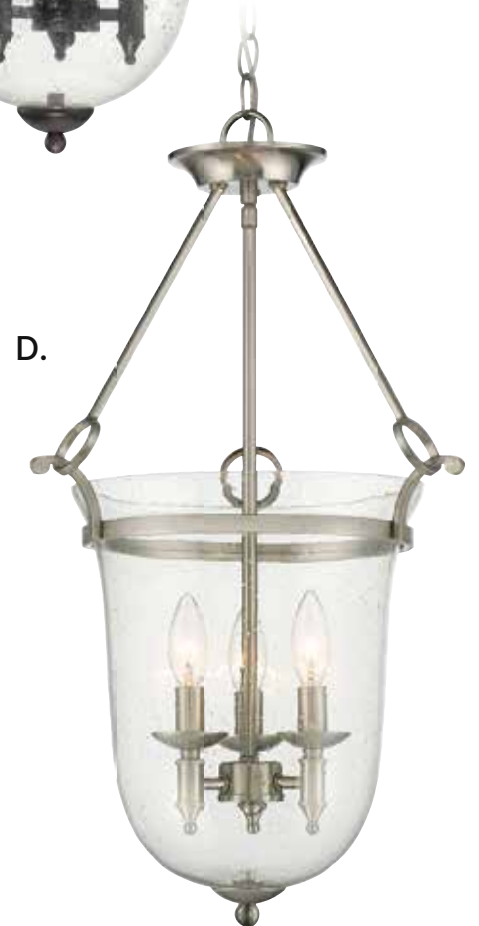

TRUDY

C. 3-7132-3-13
3-Light Pendant
English Bronze Finish
16"W x 24-1/2"H
3C 60W
Clear Seeded Glass
Metal Candle Covers

D. 3-7132-3-SN
3-Light Pendant
Satin Nickel Finish
16"W x 24-1/2"H
3C 60W
Clear Seeded Glass
Metal Candle Covers