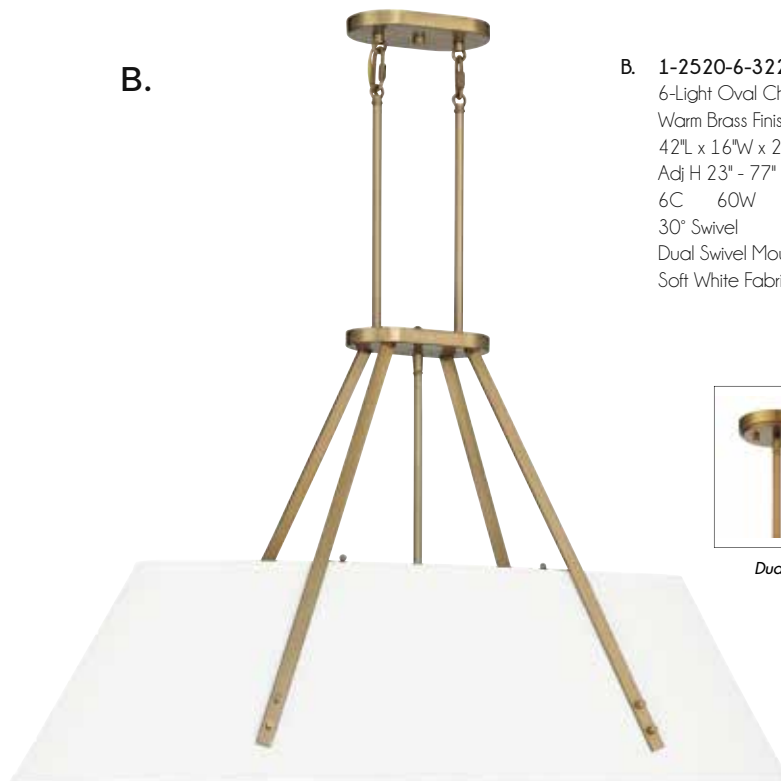

C.

C. 1-1023-5-322
5-Light Linear Chandelier
Warm Brass Finish
40"L x 5"W x 10"H
Adj H 10" - 62"
5E 60W
30° Swivel
Dual Swivel Mount
Clear Glass

Dual Mount Hanging System

Options: 7-EXT- Extension Rod - 12"(8pcs) & 6"(2pcs)

NEWPORT

A.

A. 1-2520-6-89
6-Light Oval Chandelier
Matte Black Finish
42"L x 16"W x 23"H
Adj H 23" - 77"
6C 60W
30° Swivel
Dual Swivel Mount
Soft White Fabric Shade

Dual Mount Hanging System

B.

B. 1-2520-6-322
6-Light Oval Chandelier
Warm Brass Finish
42"L x 16"W x 23"H
Adj H 23" - 77"
6C 60W
30° Swivel
Dual Swivel Mount
Soft White Fabric Shade

Dual Mount Hanging System

Options: 7-EXT- Extension Rod - 12"(8pcs) & 6"(2pcs)

NEWPORT

C.

C. 1-2520-6-109
6-Light Oval Chandelier
Polished Nickel Finish
42"L x 16"W x 23"H
Adj H 23" - 77"
6C 60W
30° Swivel
Dual Swivel Mount
Soft White Fabric Shade