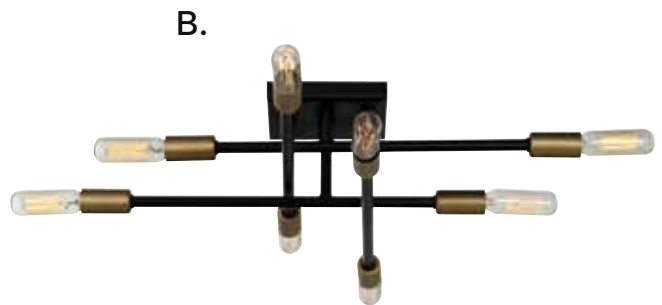

D. 9-7004-2-77
Adjustable 2-Light Sconce
Bronze w/ Brass Accents Finish
16"W x 19"H x 3-1/2"E
2C 60W

LYRIQUE

MID-CENTURY

*B.

*C.

*Options: 7-EXT- Extension Rod - 12"(4pcs) & 6"(1pc)

The arms of the **Chandeliers and **Sconce** are adjustable and can rotate into different positions

LYRIQUE

MID-CENTURY

*Options: 7-EXT- Extension Rod - 12"(4pcs) & 6"(1pc)

**The arms of the Chandeliers are adjustable and can rotate into different positions

LYRIQUE

MID-CENTURY

A. 1-7000-6-77

Adjustable 6-Light Chandelier
Bronze w/ Brass Accents Finish
21-3/4"W x 7"H
Adj H 7" - 61"
6C 60W
30° Swivel