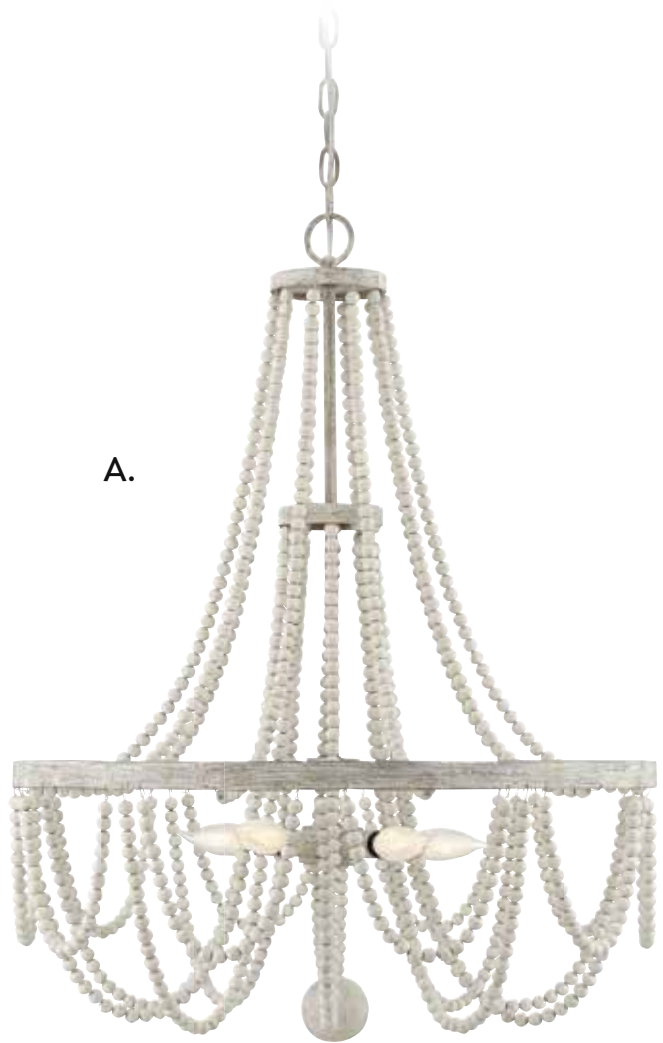

PANOLA

FRENCH COUNTRY

A.

A. 1-9995-5-99
5-Light Chandelier
Provence Finish
24"W x 30"H
5C 60W
Wooden Beads