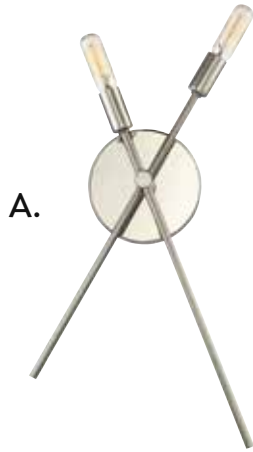

LYRIQUE

MID-CENTURY