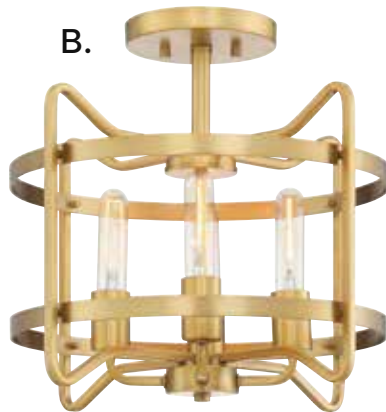

KENT

CEILING

A. KENT
6-4900-4-89
4-Light Semi-Flush
Matte Black Finish
16"W x 14-3/4"H
4E 60W
Metal Candle Covers

B. KENT
6-4900-4-322
4-Light Semi-Flush
Warm Brass Finish
16"W x 14-3/4"H
4E 60W
Metal Candle Covers

C. KENT
6-4900-4-SN
4-Light Semi-Flush
Satin Nickel Finish
16"W x 14-3/4"H
4E 60W
Metal Candle Covers

D. LACEY
6-2706-3-322
16" Flush Mount
Warm Brass Finish
16"W x 8-1/2"H
3E 60W
White Fabric Shade

E. LACEY
6-2706-3-109
16" Flush Mount
Polished Nickel Finish
16"W x 8-1/2"H
3E 60W
White Fabric Shade

F. LACEY
6-2706-3-44
16" Flush Mount
Classic Bronze Finish
16"W x 8-1/2"H
3E 60W
White Fabric Shade