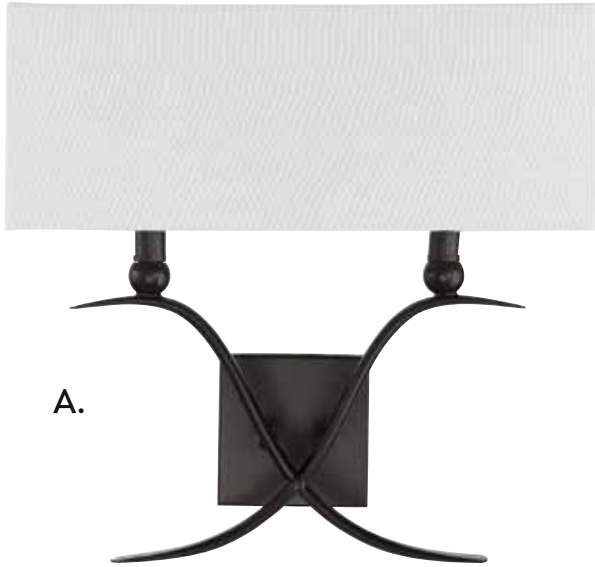

PAYTON

WALL LIGHTING

A.