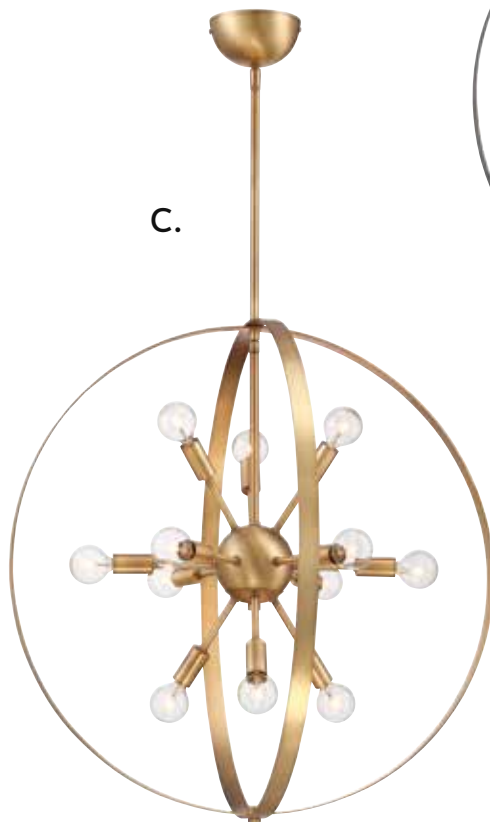

DUMONT

ORBS

A. 7-204-6-322
6-Light Pendant
Warm Brass Finish
32"W x 35-3/4"H
6C 60W
Metal Candle Covers

B. 7-204-6-109
6-Light Pendant
Polished Nickel Finish
32"W x 35-3/4"H
6C 60W
Metal Candle Covers

C. 7-204-6-44
6-Light Pendant
Classic Bronze Finish
32"W x 35-3/4"H
6C 60W
Metal Candle Covers

DUMONT

ORBS

MARLY

ORBS

A.

B.

C.

- A. **7-6098-12-109**
12-Light Pendant
Polished Nickel Finish
24-1/2"W x 26-1/2"H
Adj H 26-1/2" - 80-1/2"
12C 60W
30° Swivel
- B. **7-6098-12-44**
12-Light Pendant
Classic Bronze Finish
24-1/2"W x 26-1/2"H
Adj H 26-1/2" - 80-1/2"
12C 60W
30° Swivel
- C. **7-6098-12-322**
12-Light Pendant
Warm Brass Finish
24-1/2"W x 26-1/2"H
Adj H 26-1/2" - 80-1/2"
12C 60W
30° Swivel