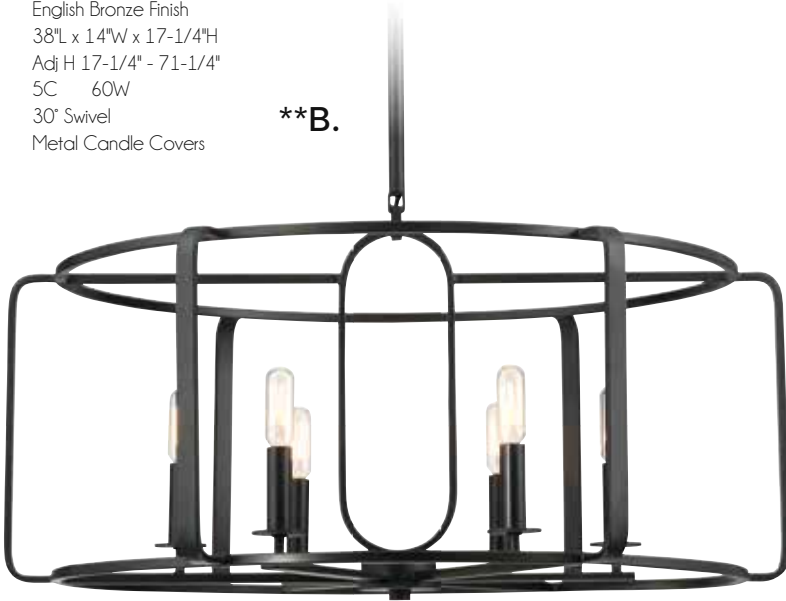

**Convertible:
 Semi-Flush/Pendant*

B. 1-1181-6-13
 6-Light Chandelier
 English Bronze Finish
 28"W x 18-1/4"H
 Adj H 18-1/4" - 72-1/4"
 6C 60W
 30° Swivel
 Metal Candle Covers

***A.**

C. 1-1180-5-13
 5-Light Oval Chandelier
 English Bronze Finish
 38"L x 14"W x 17-1/4"H
 Adj H 17-1/4" - 71-1/4"
 5C 60W
 30° Swivel
 Metal Candle Covers

****B.**

****C.**

***Options: 7-EXT-13** Extension Rod - 12"(4pcs) & 6"(1pc)

****Options: 7-EXTLG-13** Extension Rod - 12"(4pcs) & 6"(1pc)

SALEM

SALEM

*A.

A. 1-6400-8-190
8-Light Chandelier
Forged Iron Finish
40\"/>

B. 1-6402-16-190
16-Light Chandelier
Forged Iron Finish
57\"/>

**B.

*This Fixture comes with 12(1pc) section of decorative linked stems, plus 120\"/>

**This Fixture comes with 14-1/2(1pc) section of decorative linked stems, plus 120\"/>