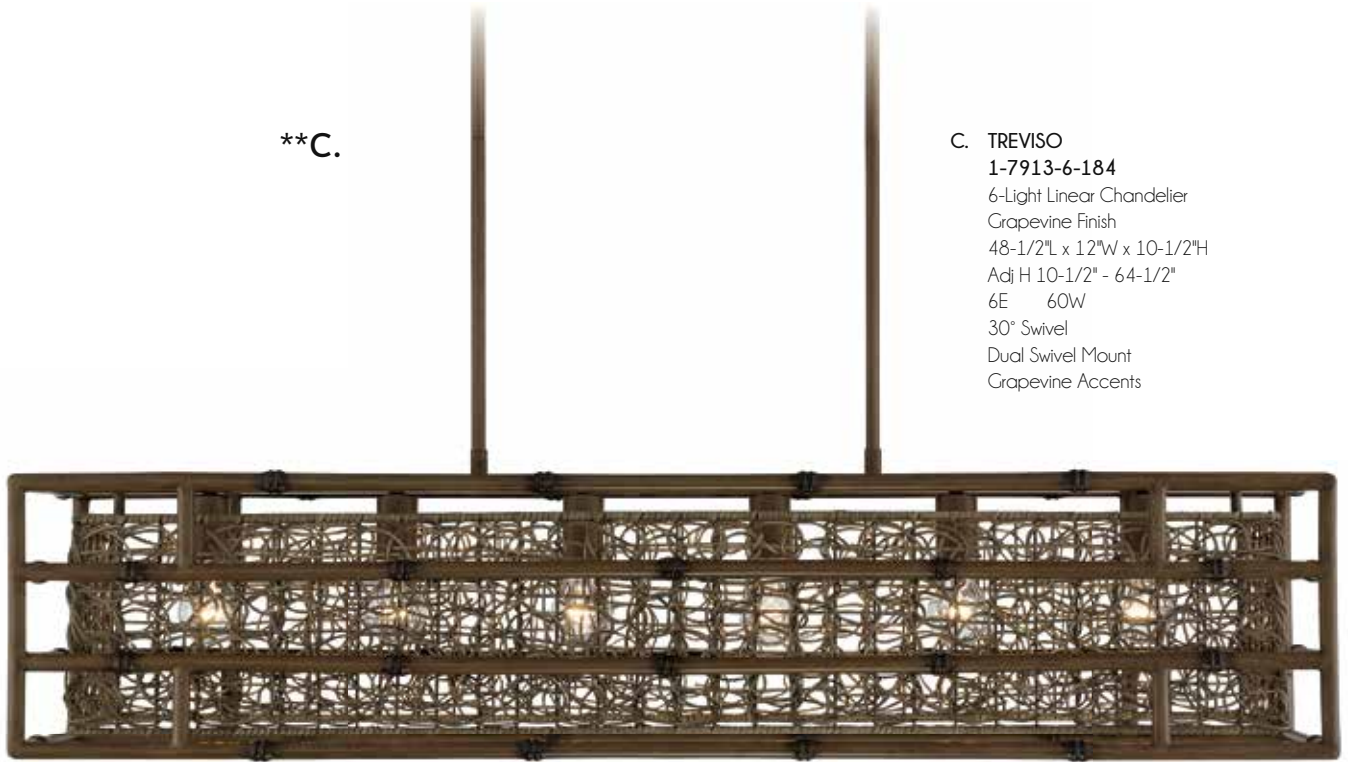

*B.

B. **CORNWALL**
1-7775-5-171
5-Light Linear Chandelier
Burnished Brass Finish
40"L x 8-1/2"W x 16"H
Adj H 16" - 70"
5C 60W
30° Swivel
Dual Swivel Mount
Metal Candle Covers

*Options: 7-EXT-171 Extension Rod - 12"(8pcs) & 6"(2pcs)

LINEAR LIGHTING

**C.

C. TREVISO
1-7913-6-184
6-Light Linear Chandelier
Grapevine Finish
48-1/2"L x 12"W x 10-1/2"H
Adj H 10-1/2" - 64-1/2"
6E 60W
30° Swivel
Dual Swivel Mount
Grapevine Accents

**Options: 7-EXT-184 Extension Rod - 12"(8pcs) & 6"(2pcs)