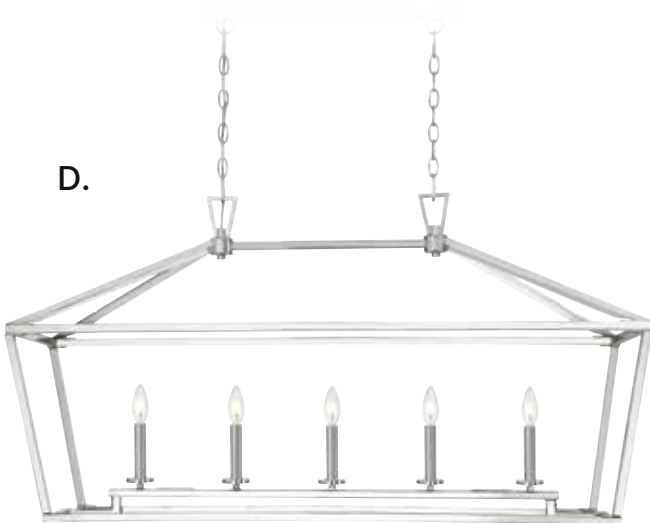

TOWNSEND

LINEAR LIGHTING

A.

B.

C.

D.

E.