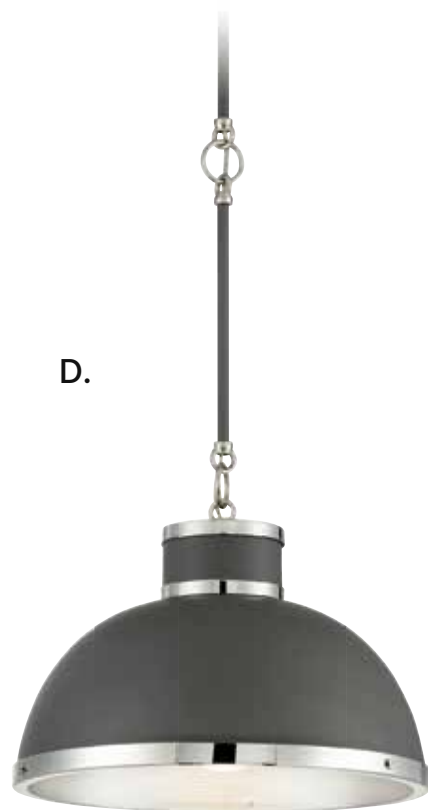

CORNING

PENDANTS / LANTERNS

A.

B.

C.

D.

Pendants come with 10'(2pcs) sections of decorative linked stems, plus 120" chain.

CHAMPLIN