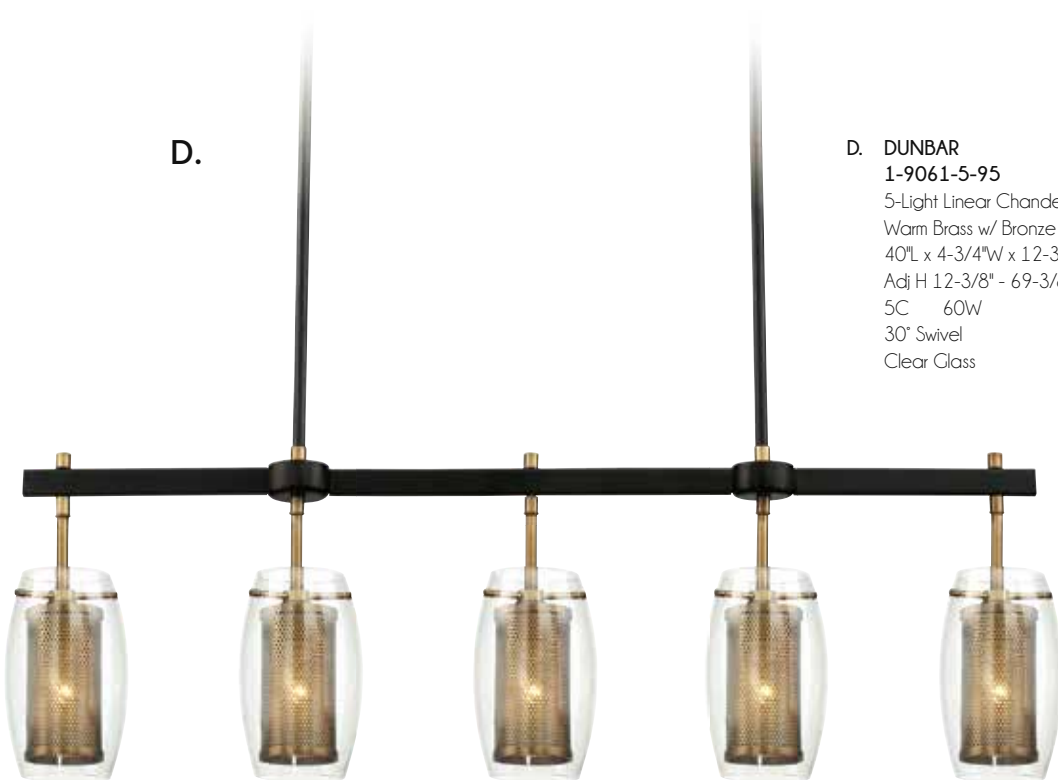

D.

D. DUNBAR
1-9061-5-95
5-Light Linear Chandelier
Warm Brass w/ Bronze Accents Finish
40"L x 4-3/4"W x 12-3/8"H
Adj H 12-3/8" - 69-3/8"
5C 60W
30° Swivel
Clear Glass

Options: 7-EXT- Extension Rod - 12"(8pcs) & 6"(2pc)