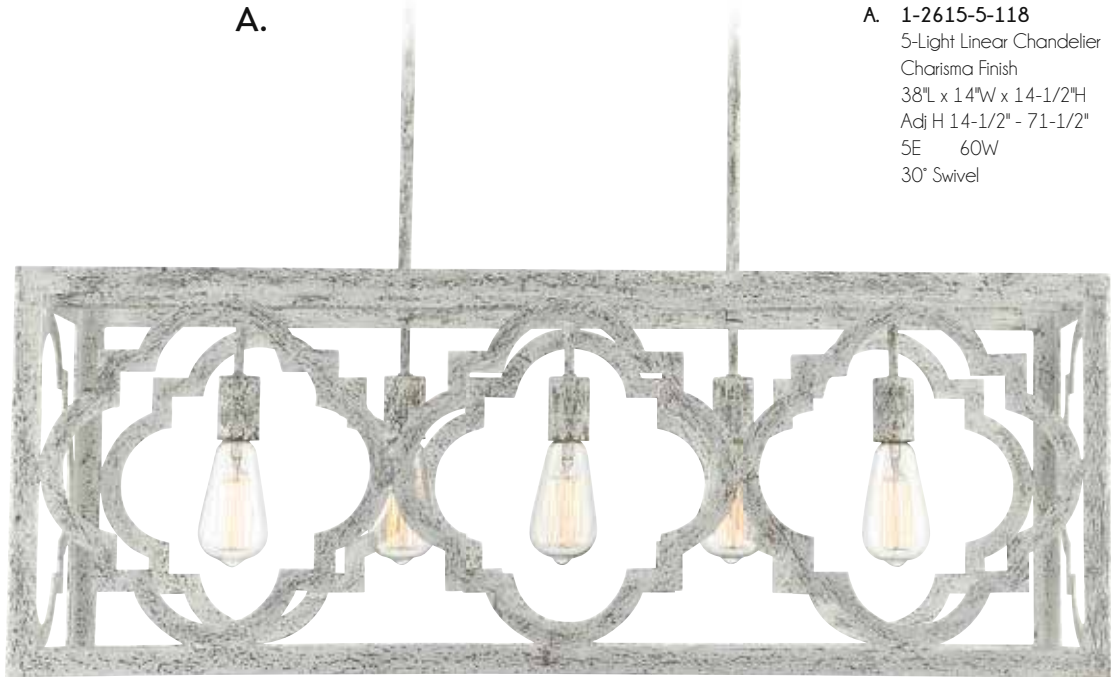

WESTBROOK

LINEAR LIGHTING

WESTBROOK

A.

A. 1-2615-5-118
5-Light Linear Chandelier
Charisma Finish
38"L x 14"W x 14-1/2"H
Adj H 14-1/2" - 71-1/2"
5E 60W
30° Swivel

LINEAR LIGHTING

B.

B. 1-2616-5-118
5-Light Linear Chandelier
Charisma Finish
38"L x 12-1/4"W x 12-1/2"H
Adj H 12-1/2" - 69-1/2"
5E 60W
30° Swivel