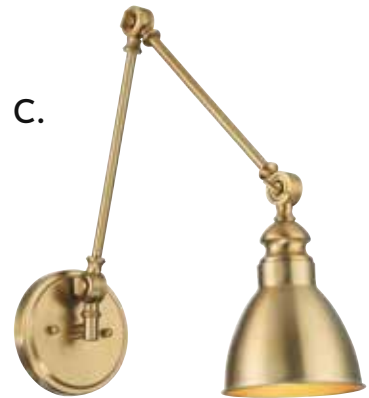

DAKOTA

WALL LIGHTING

A.

B.

C.

D.

E.

Hardwire *only*.

A. 9-960-1-89

1-Light Adjustable Sconce
Matte Black Finish
5-1/2"W x 17"H x 13"E
Adj E 13" - 33-3/4"
1E 60W
150° Swivel

B. 9-960-1-13

1-Light Adjustable Sconce
English Bronze Finish
5-1/2"W x 17"H x 13"E
Adj E 13" - 33-3/4"
1E 60W
150° Swivel

C. 9-960-1-322

1-Light Adjustable Sconce
Warm Brass Finish
5-1/2"W x 17"H x 13"E
Adj E 13" - 33-3/4"
1E 60W
150° Swivel

D. 9-960-1-SN

1-Light Adjustable Sconce
Satin Nickel Finish
5-1/2"W x 17"H x 13"E
Adj E 13" - 33-3/4"
1E 60W
150° Swivel

E. 9-960-1-109

1-Light Adjustable Sconce
Polished Nickel Finish
5-1/2"W x 17"H x 13"E
Adj E 13" - 33-3/4"
1E 60W
150° Swivel