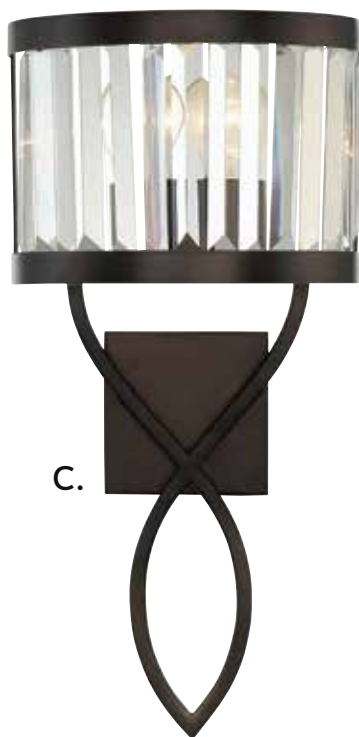

WALL LIGHTING

WALL LIGHTING

A.

B.

C.

A. **ASHBOURNE**
9-400-1-11
1-Light Sconce
Chrome Finish
6-1/2" W x 26"H x 8"E
1C 60W
Clear Crystal
Metal Candle Cover

B. **ASHBOURNE**
9-400-1-121
1-Light Sconce
Mohican Bronze Finish
6-1/2" W x 26"H x 8"E
1C 60W
Clear Crystal
Metal Candle Cover