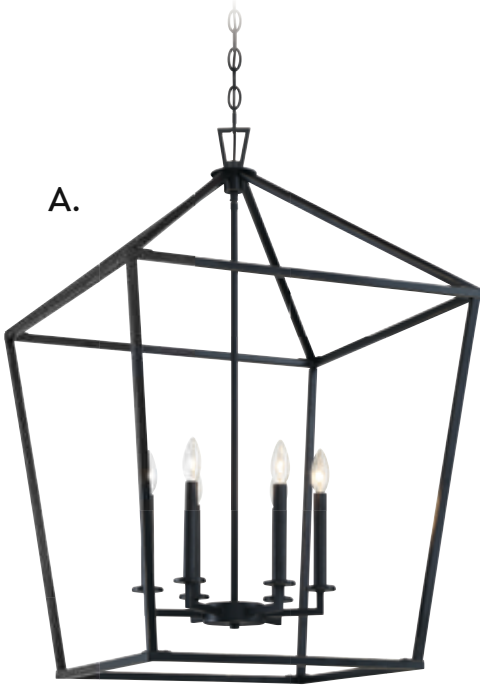

TOWNSEND

A.