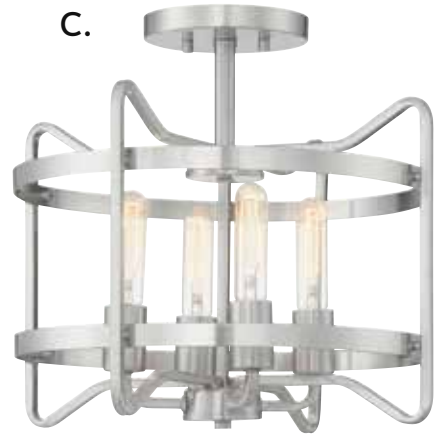

KENT

PENDANTS / LANTERNS

A.

B.

C.

*D.

*E.

*F.

*Options: 7-EXT- Extension Rod - 12"(4pcs) & 6"(1pc)