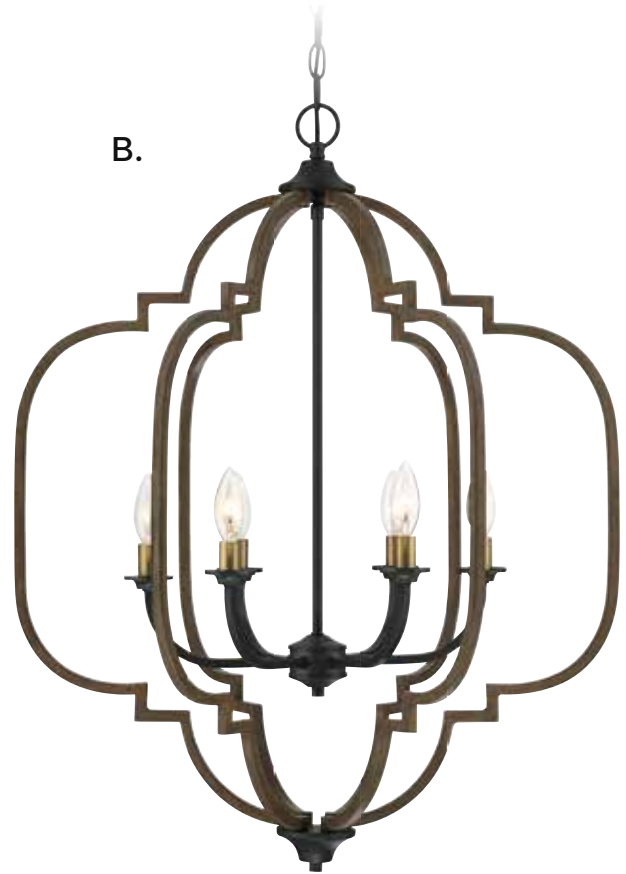

A. 7-0306-3-96
3-Light Pendant
Barrelwood w/ Brass
Accents Finish
16"W x 20"H
Adj H 20" -77"
3C 60W
30° Swivel
Metal Candle Covers

B. 1-0307-6-96
6-Light Chandelier
Barrelwood w/ Brass
Accents Finish
25"W x 35-1/4"H
6C 60W
Metal Candle Covers