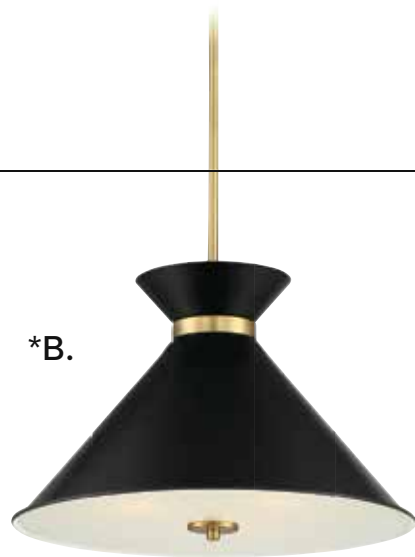

Adjustable 6-Light Chandelier
Polished Nickel Finish
21-3/4"W x 7"H
Adj H 7" - 61"
6C 60W
30° Swivel

LAMAR

MID-CENTURY

A.

*B.

*C.

D.

BRIAN THOMAS
COLLECTION