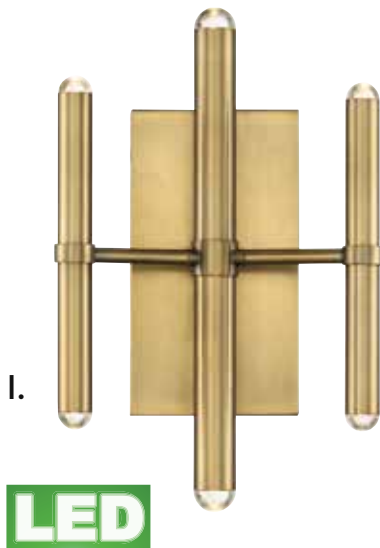

WALL LIGHTING

F.

G.

H.

I.

J.

F. NEW HAVEN
9-7503-2-171
 2-Light Sconce
 Burnished Brass Finish
 7"W x 16"H x 4-1/4"E
 2C 60W
 White Fabric Shade

G. BEACON
9-183-2-171
 2-Light Sconce
 Burnished Brass Finish
 8" W x 16"H x 4"E
 2C 60W
 White Frosted Glass