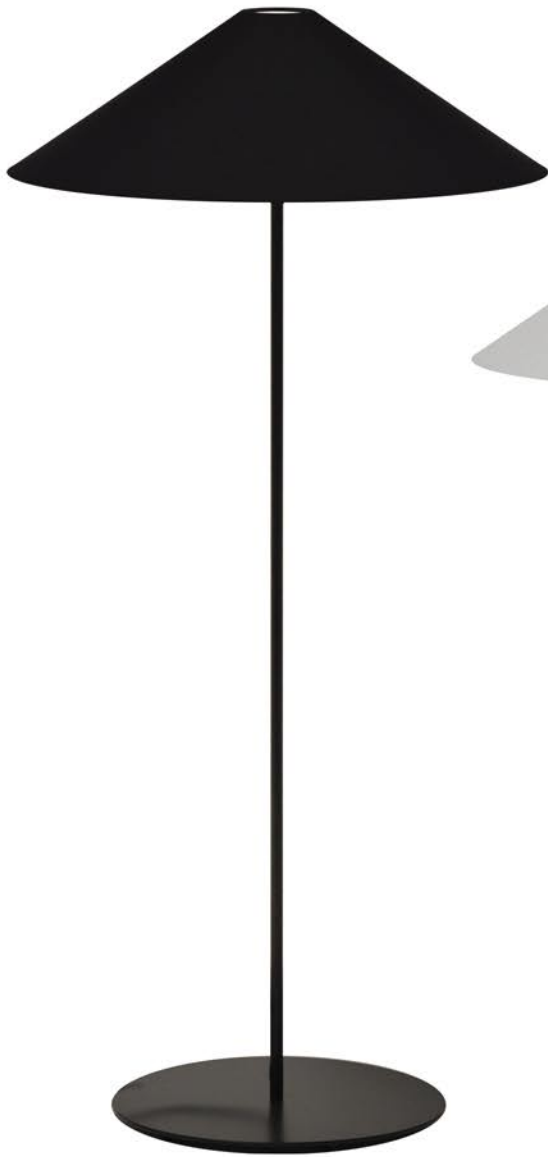

MAINE

New colours and shapes.

PORTABLE LAMPS

MM241F-BK-797