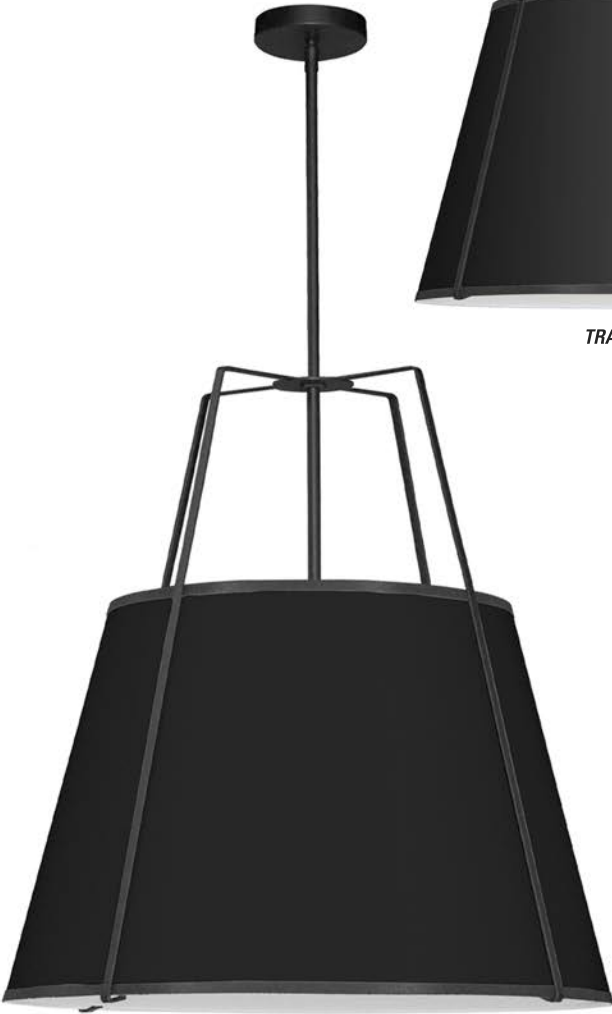

TRAPEZOID

Trapezoid family in Black finish with Black shade.

TRA-3P-BK

COLLECTIONS & CHANDELIERS

Custom Options Available

HARDWIRED

DIMMABLE

COMPATIBLE

FRACTIONAL RODS

Pendants only

ADJUSTABLE

Pendants only

***Model TRA-331P same as TRA-1P but using 3 x 60W bulbs

Item No.	Dimensions	No. of Bulbs	Bulb Type	Max. Wattage
TRA-1P-BK	19.5"H x 18"W x 18"D - 6 lbs.	1	E26	100W
TRA-224FH-BK	8"H x 22"W x 22"D - 4 lbs.	4	E26	100W
TRA-3FH-BK	8"H x 16"W x 16"D - 2 lbs.	3	E26	60W
TRA-3P-BK	26"H x 24"W x 24"D - 8 lbs.	3	E26	100W
TRA-304P-BK	32.5"H x 30"W x 30"D - 10 lbs.	4	E26	100W
TRA-331P-BK	19.5"H x 18"W x 18"D - 6 lbs.	3	E26	60W