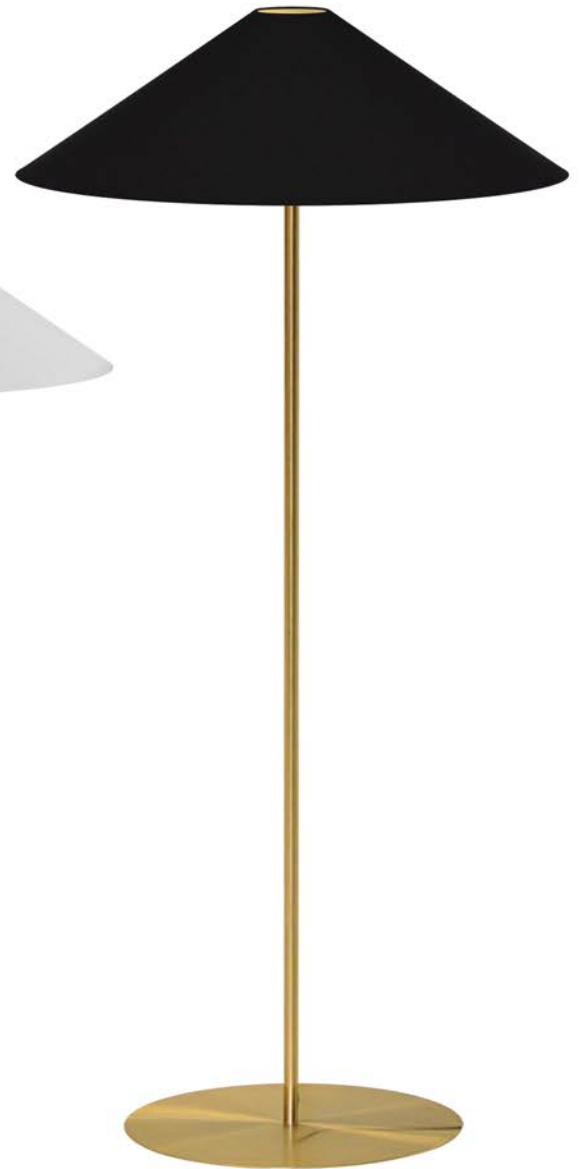

MAINE

New colours and shapes.

PORTABLE LAMPS

MM241F-BK-797

MM241F-WH-790

MM241F-AGB-698

Custom Options Available

Item No.	Dimensions	No. of Bulbs	Bulb Type	Max. Wattage
MM241F-AGB-698	60.5"H x 28"W x 28"D - 12 lbs.	1	E26	100W
MM241F-BK-797	60.5"H x 28"W x 28"D - 12 lbs.	1	E26	100W
MM241F-WH-790	60.5"H x 28"W x 28"D - 12 lbs.	1	E26	100W