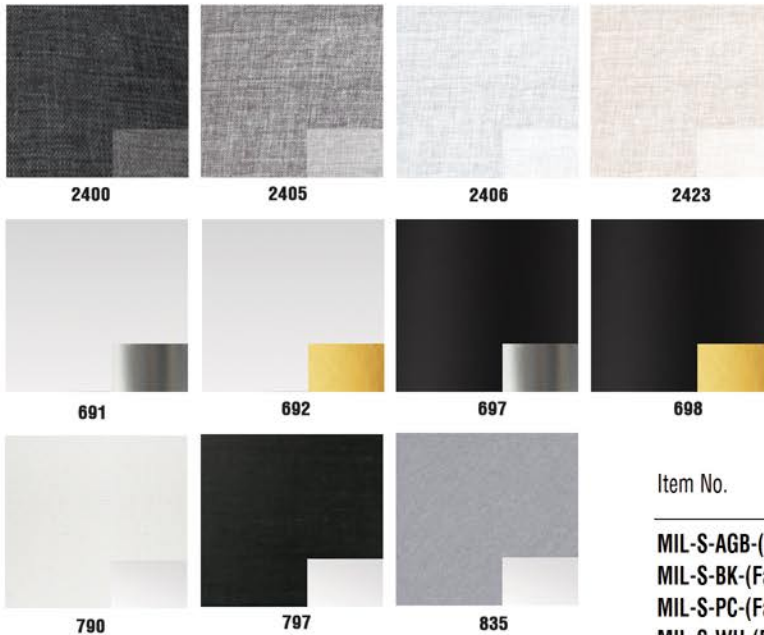

FABRIC:

Item No.	Dimensions	No. of Bulbs	Bulb Type	Max. Wattage
MIL-S-AGB-(Fabric #)	7"H x 14"W x 14"D - 3 lbs.	1	E26	100W
MIL-S-BK-(Fabric #)	7"H x 14"W x 14"D - 3 lbs.	1	E26	100W
MIL-S-PC-(Fabric #)	7"H x 14"W x 14"D - 3 lbs.	1	E26	100W
MIL-S-WH-(Fabric #)	7"H x 14"W x 14"D - 3 lbs.	1	E26	100W
MIL-M-AGB-(Fabric #)	10"H x 20"W x 20"D - 5 lbs.	1	E26	100W
MIL-M-BK-(Fabric #)	10"H x 20"W x 20"D - 5 lbs.	1	E26	100W
MIL-M-PC-(Fabric #)	10"H x 20"W x 20"D - 5 lbs.	1	E26	100W
MIL-M-WH-(Fabric #)	10"H x 20"W x 20"D - 5 lbs.	1	E26	100W