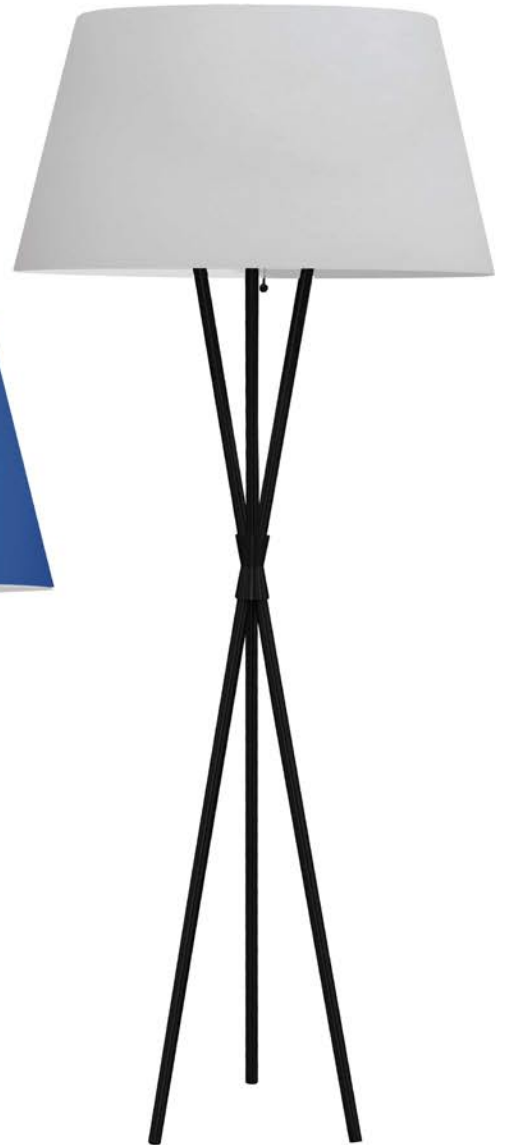

GAB-601F-MB-WH

PLUG-IN

COMPATIBLE

Custom Options Available

Item No.	Dimensions	No. of Bulbs	Bulb Type	Max. Wattage
GAB-601F-AGB-202	61.5"H x 26"W x 26"D - 8 lbs.	1	E26	100W
GAB-601F-AGB-WH	61.5"H x 26"W x 26"D - 8 lbs.	1	E26	100W
GAB-601F-MB-WH	61.5"H x 26"W x 26"D - 8 lbs.	1	E26	100W

*ON / OFF Switch on Socket