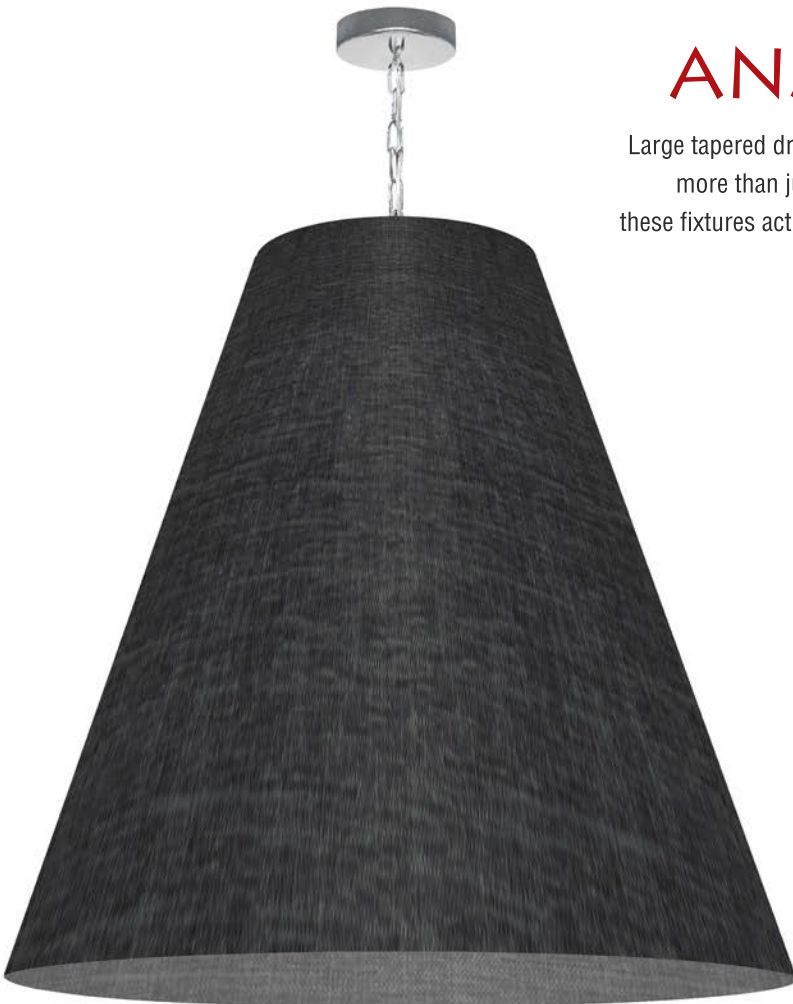

ANAYA

Large tapered drum pendant are more than just lighting, these fixtures act as centerpieces.

PENDANTS

ANA-XL-PC-2406