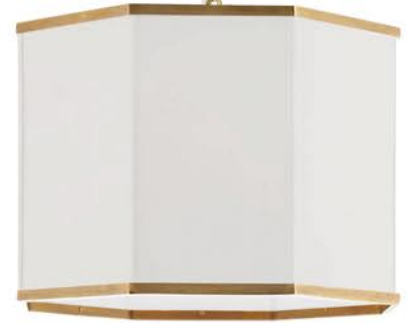

OCTAVIA

Drum Octagon shades.

COLLECTIONS & CHANDELIERS

OCV-161P-AGB-BK-GLD

OCV-161P-MB-GRY-BK

OCV-161P-AGB-WH-GLD

OCV-161P-PC-GRY-CLR

OCV-161P-PC-CRM-CLR