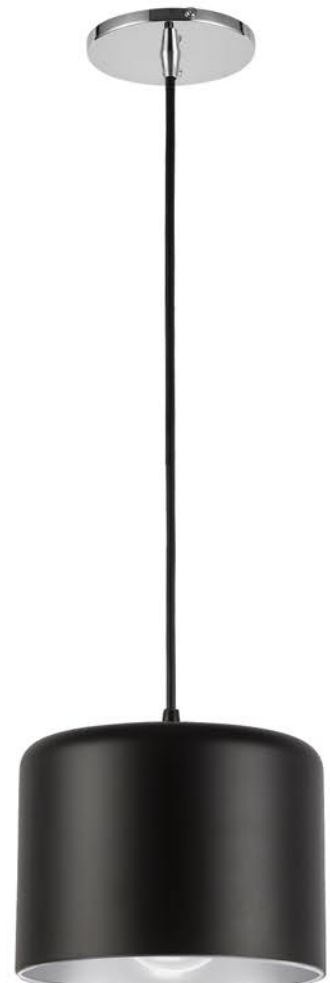

EMI-81P-PC-MB

HARDWIRED

DIMMABLE

COMPATIBLE

Pendants only

ADJUSTABLE

Pendants only

Item No.	Dimensions	No. of Bulbs	Bulb Type	Max. Wattage
EMI-81P-AGB-MB	6"H x 8"W x 8"D - 4 lbs.	1	E26	60W
EMI-81P-MB	6"H x 8"W x 8"D - 4 lbs.	1	E26	60W
EMI-81P-PC-MB	6"H x 8"W x 8"D - 4 lbs.	1	E26	60W
EMI-81FH-AGB-MB	6"H x 8"W x 8"D - 3 lbs.	1	E26	60W
EMI-81FH-MB	6"H x 8"W x 8"D - 3 lbs.	1	E26	60W
EMI-81FH-PC-MB	6"H x 8"W x 8"D - 3 lbs.	1	E26	60W