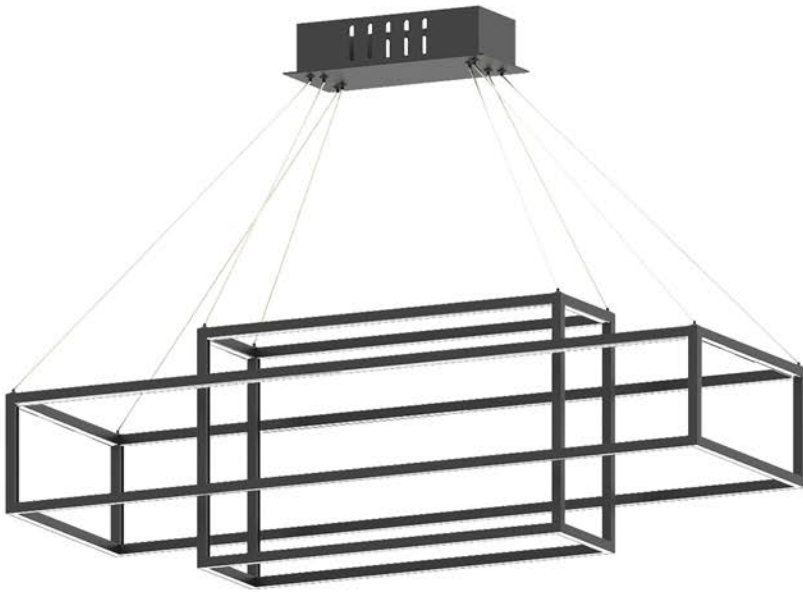

WASLEY

Wasley collection in Matte Black finish

COLLECTIONS & CHANDELIERS

WAS-3884HC-MB