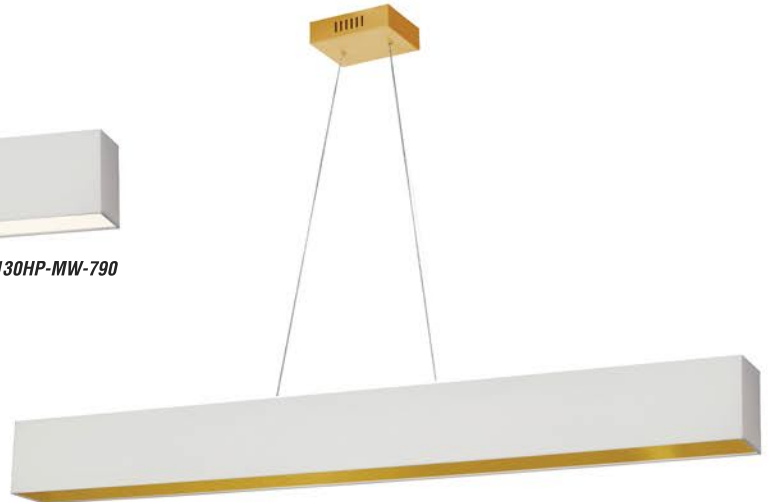

*Dimmable with select dimmers

AUBREY

Rectangular, square corner shades
in wide variety of fabric choices.

PENDANTS

AUB-S5130HP-MB-697

AUB-S5130HP-PC-2423

AUB-S5130HP-MW-790

AUB-S5130HP-AGB-692