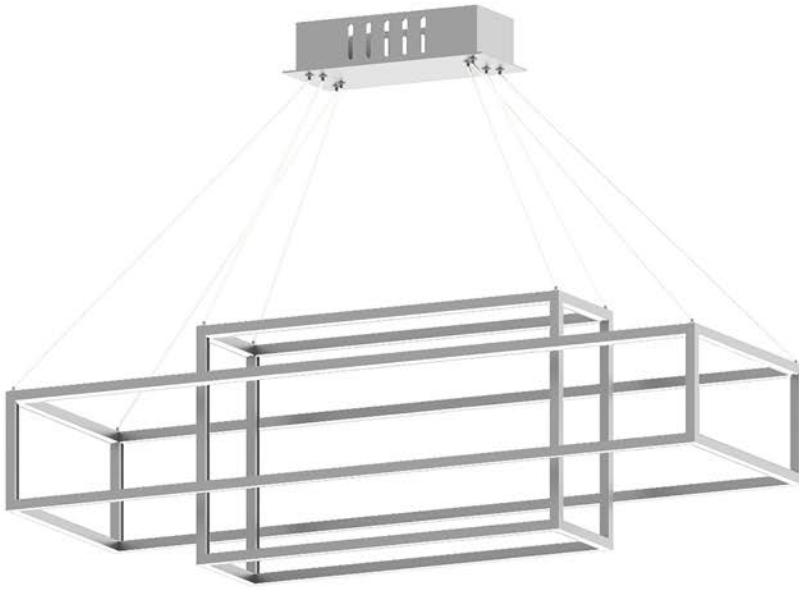

WASLEY

Wasley collection in Polished Chrome finish

COLLECTIONS & CHANDELIERS

WAS-3884HC-PC