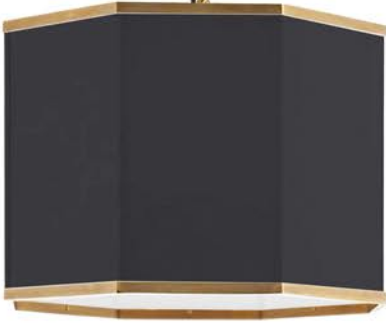

OCTAVIA

Drum Octagon shades.

COLLECTIONS & CHANDELIERS

OCV-161P-AGB-BK-GLD