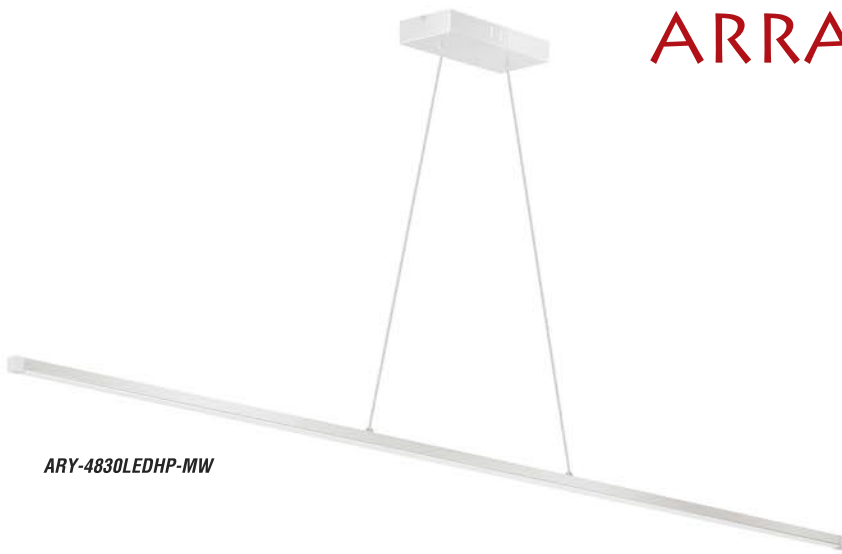

ARRAY

ARY-4830LEDHP-MW