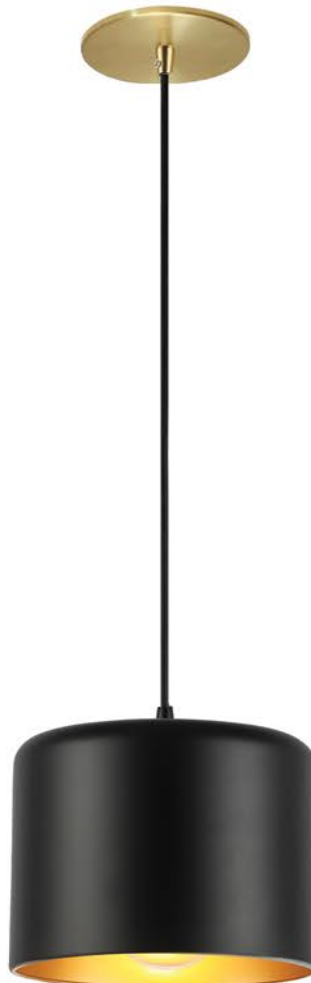

EMI-81P-AGB-MB