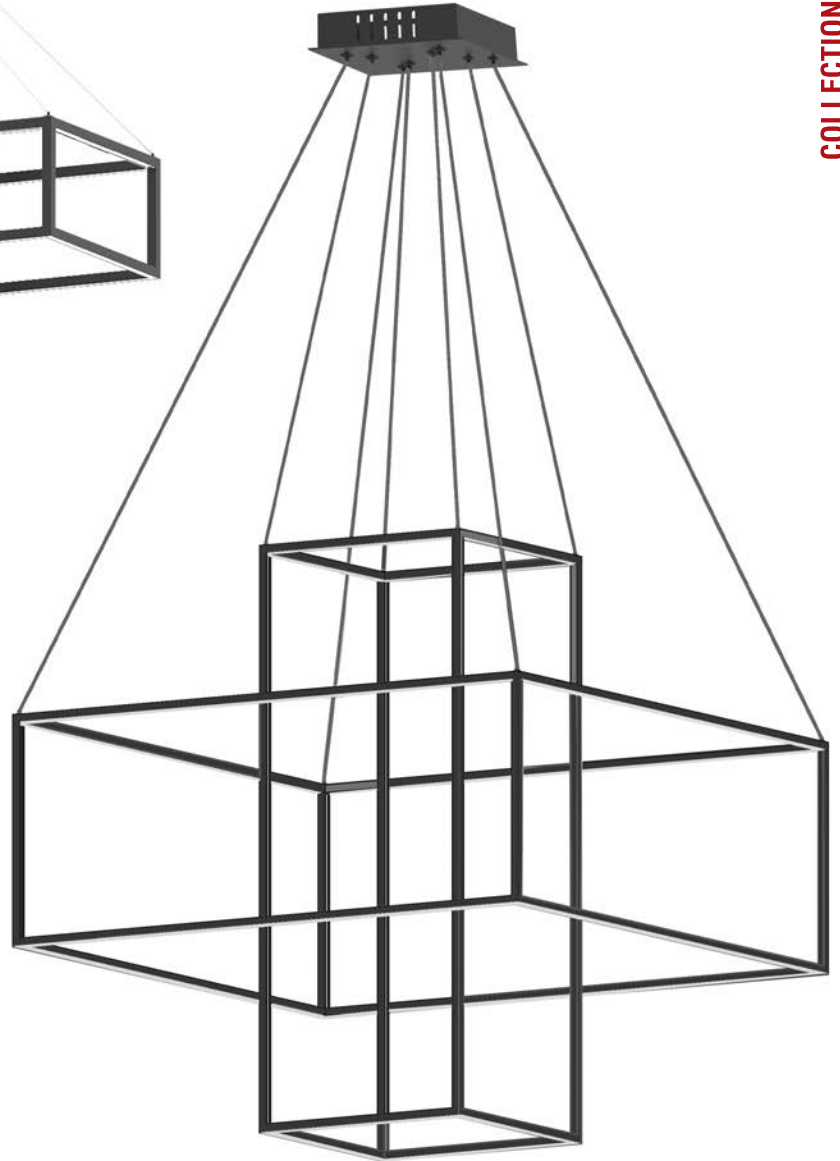

WAS-40156C-MB

Item No.	Dimensions	No. of Bulbs	Bulb Type	Max. Wattage	CRI	Color Temperature	Lumens
WAS-3884HC-MB	12"H x 38"W x 12"D - 9 lbs.	1	LED	84W	90+	3000K	5880
WAS-40156C-MB	38"H x 38"W x 38"D - 12 lbs.	1	LED	156W	90+	3000K	10920

*Dimmable with select dimmers