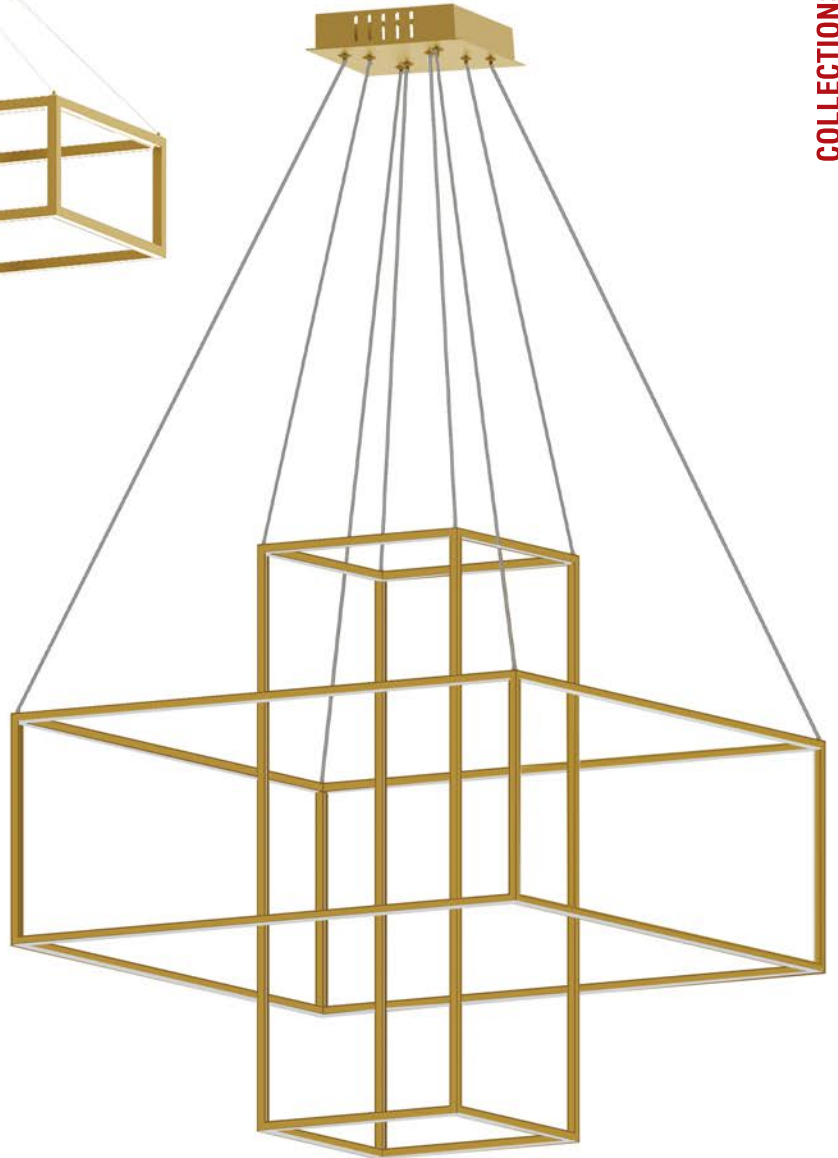

WAS-40156C-AGB

Item No.	Dimensions	No. of Bulbs	Bulb Type	Max. Wattage	CRI	Color Temperature	Lumens
WAS-3884HC-AGB	12"H x 38"W x 12"D - 9 lbs.	1	LED	84W	90+	3000K	5880
WAS-40156C-AGB	38"H x 38"W x 38"D - 12 lbs.	1	LED	156W	90+	3000K	10920

*Dimmable with select dimmers