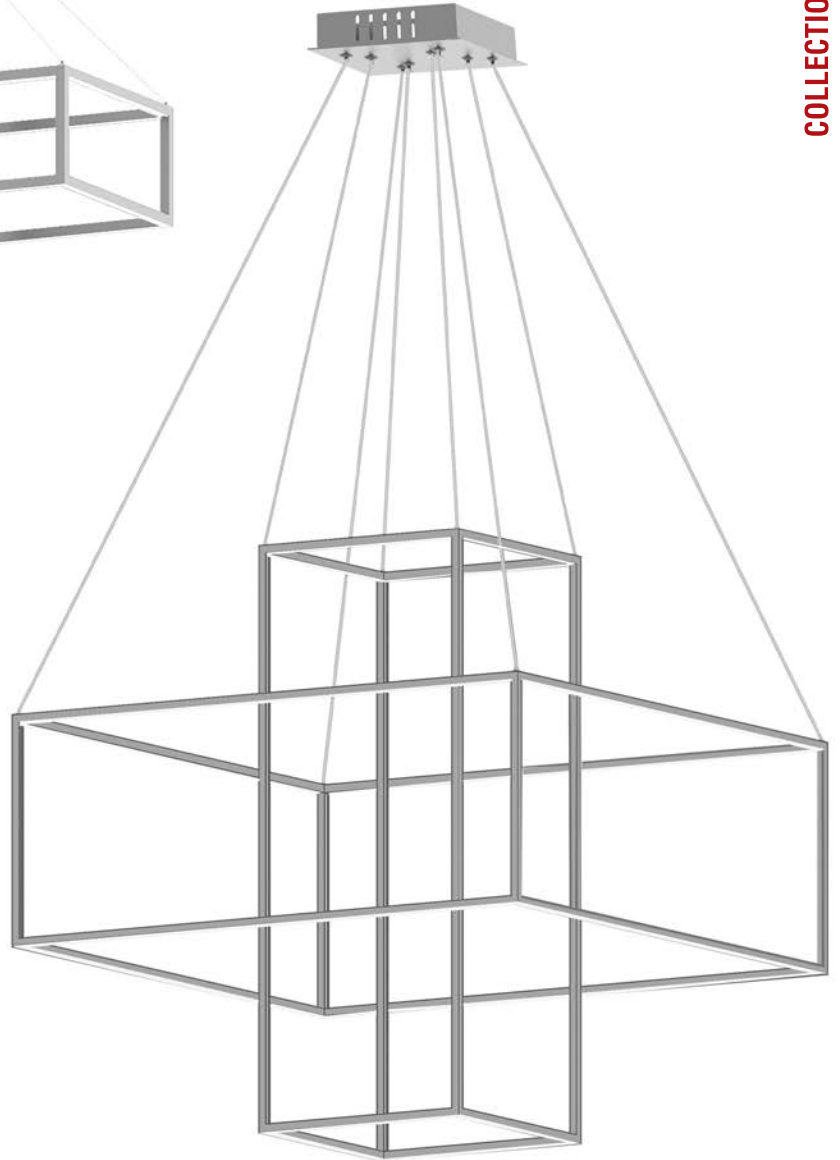

WAS-40156C-PC

Item No.	Dimensions	No. of Bulbs	Bulb Type	Max. Wattage	CRI	Color Temperature	Lumens
WAS-3884HC-PC	12"H x 38"W x 12"D - 9 lbs.	1	LED	84W	90+	3000K	5880
WAS-40156C-PC	38"H x 38"W x 38"D - 12 lbs.	1	LED	156W	90+	3000K	10920

*Dimmable with select dimmers