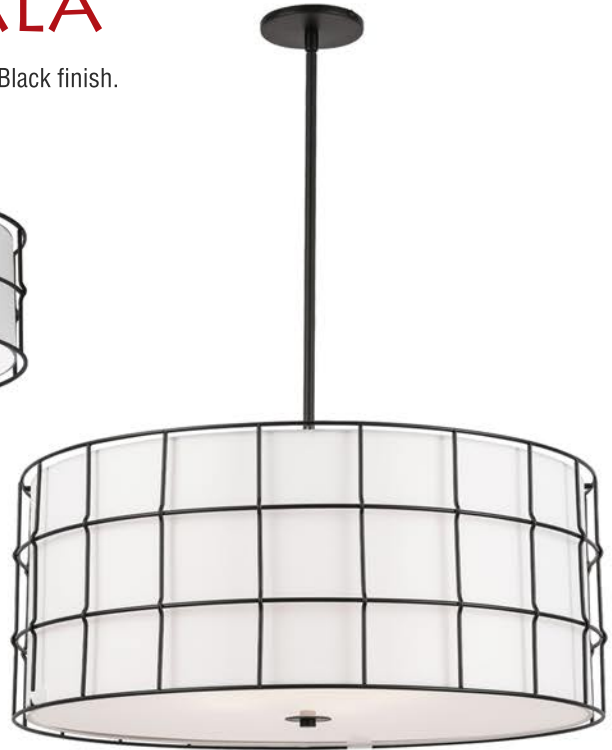

ALC-254P-MB