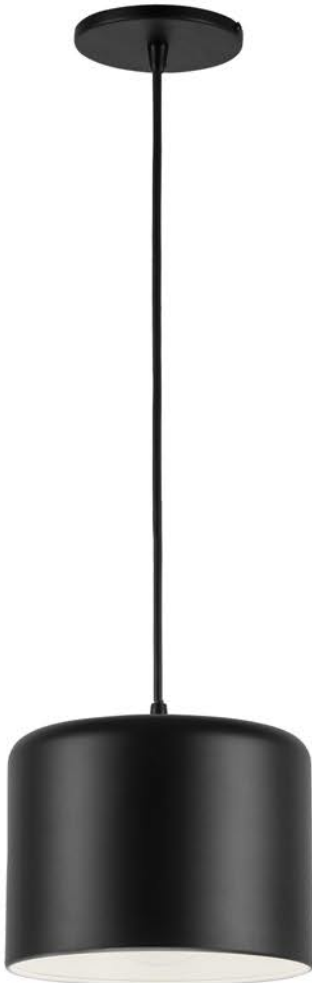

EMI-81P-MB