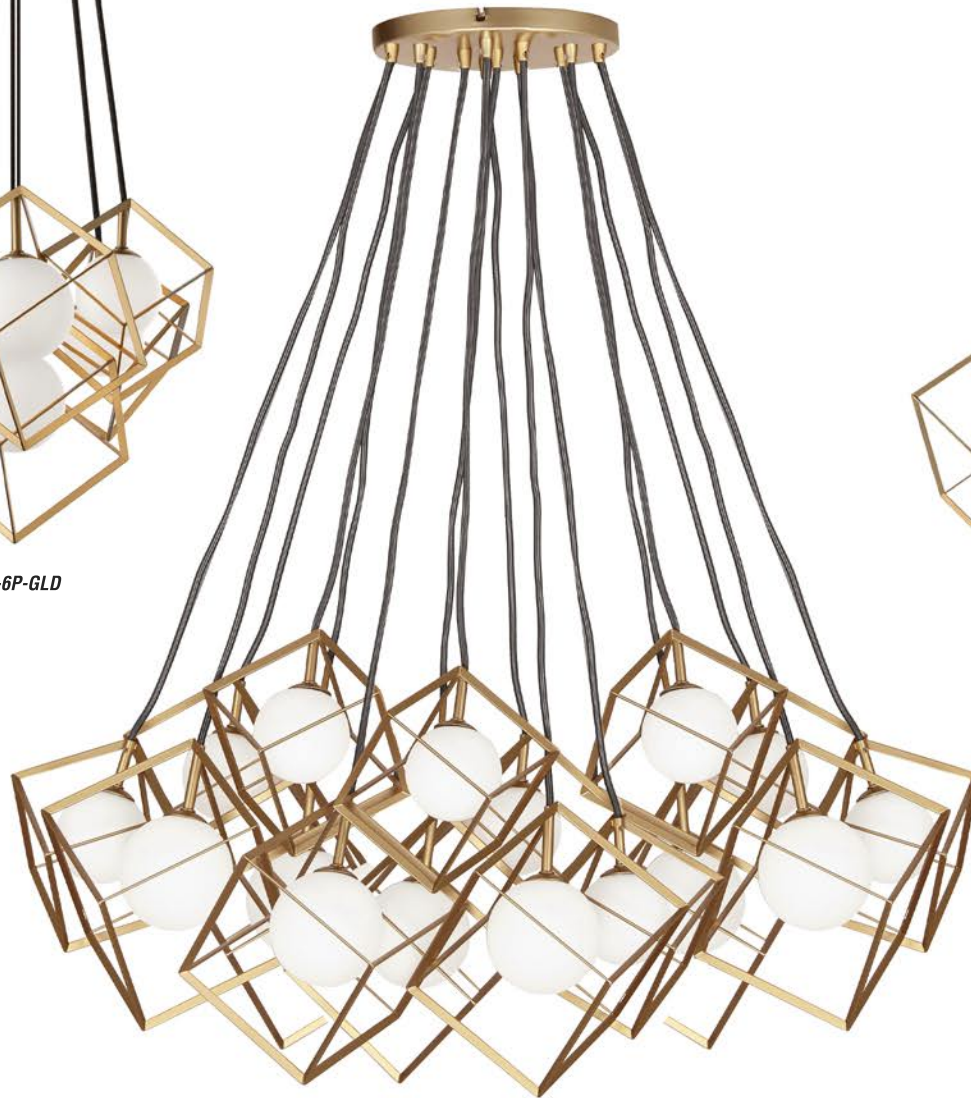

TSN-16P-GLD