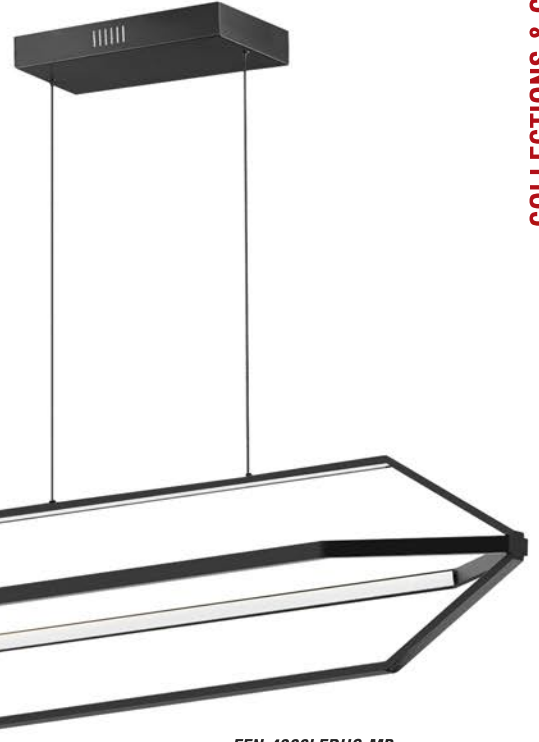

FEN-4366LEDHC-MB