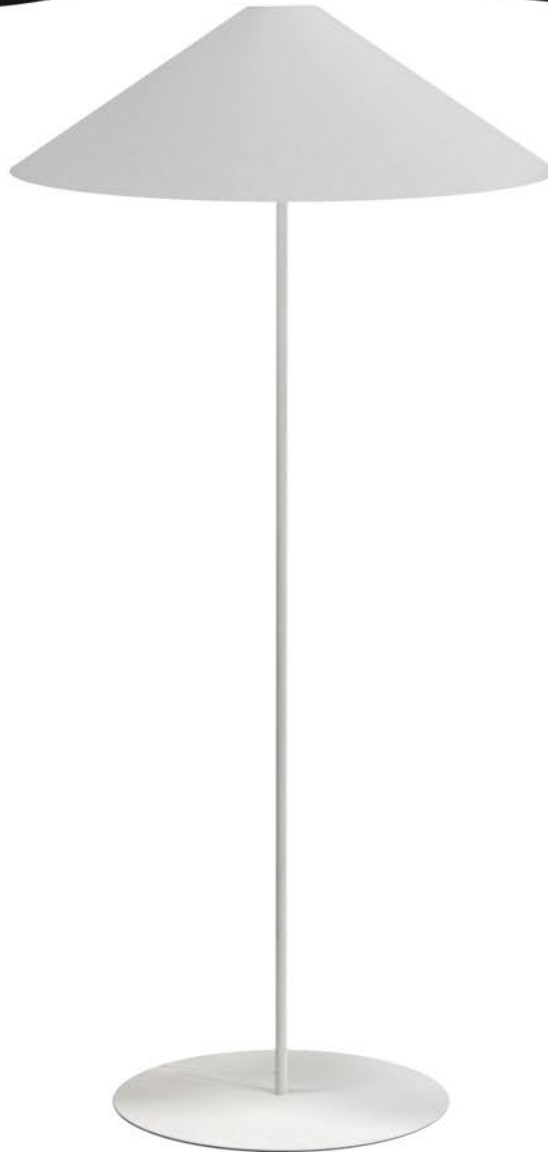

MM241F-WH-790