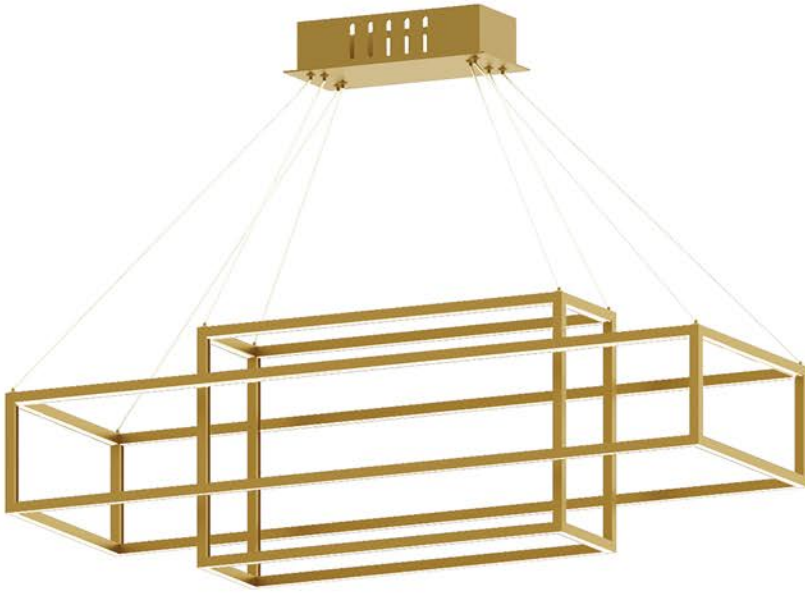

WASLEY

Wasley collection in soft Aged Brass finish

COLLECTIONS & CHANDELIERS

WAS-3884HC-AGB