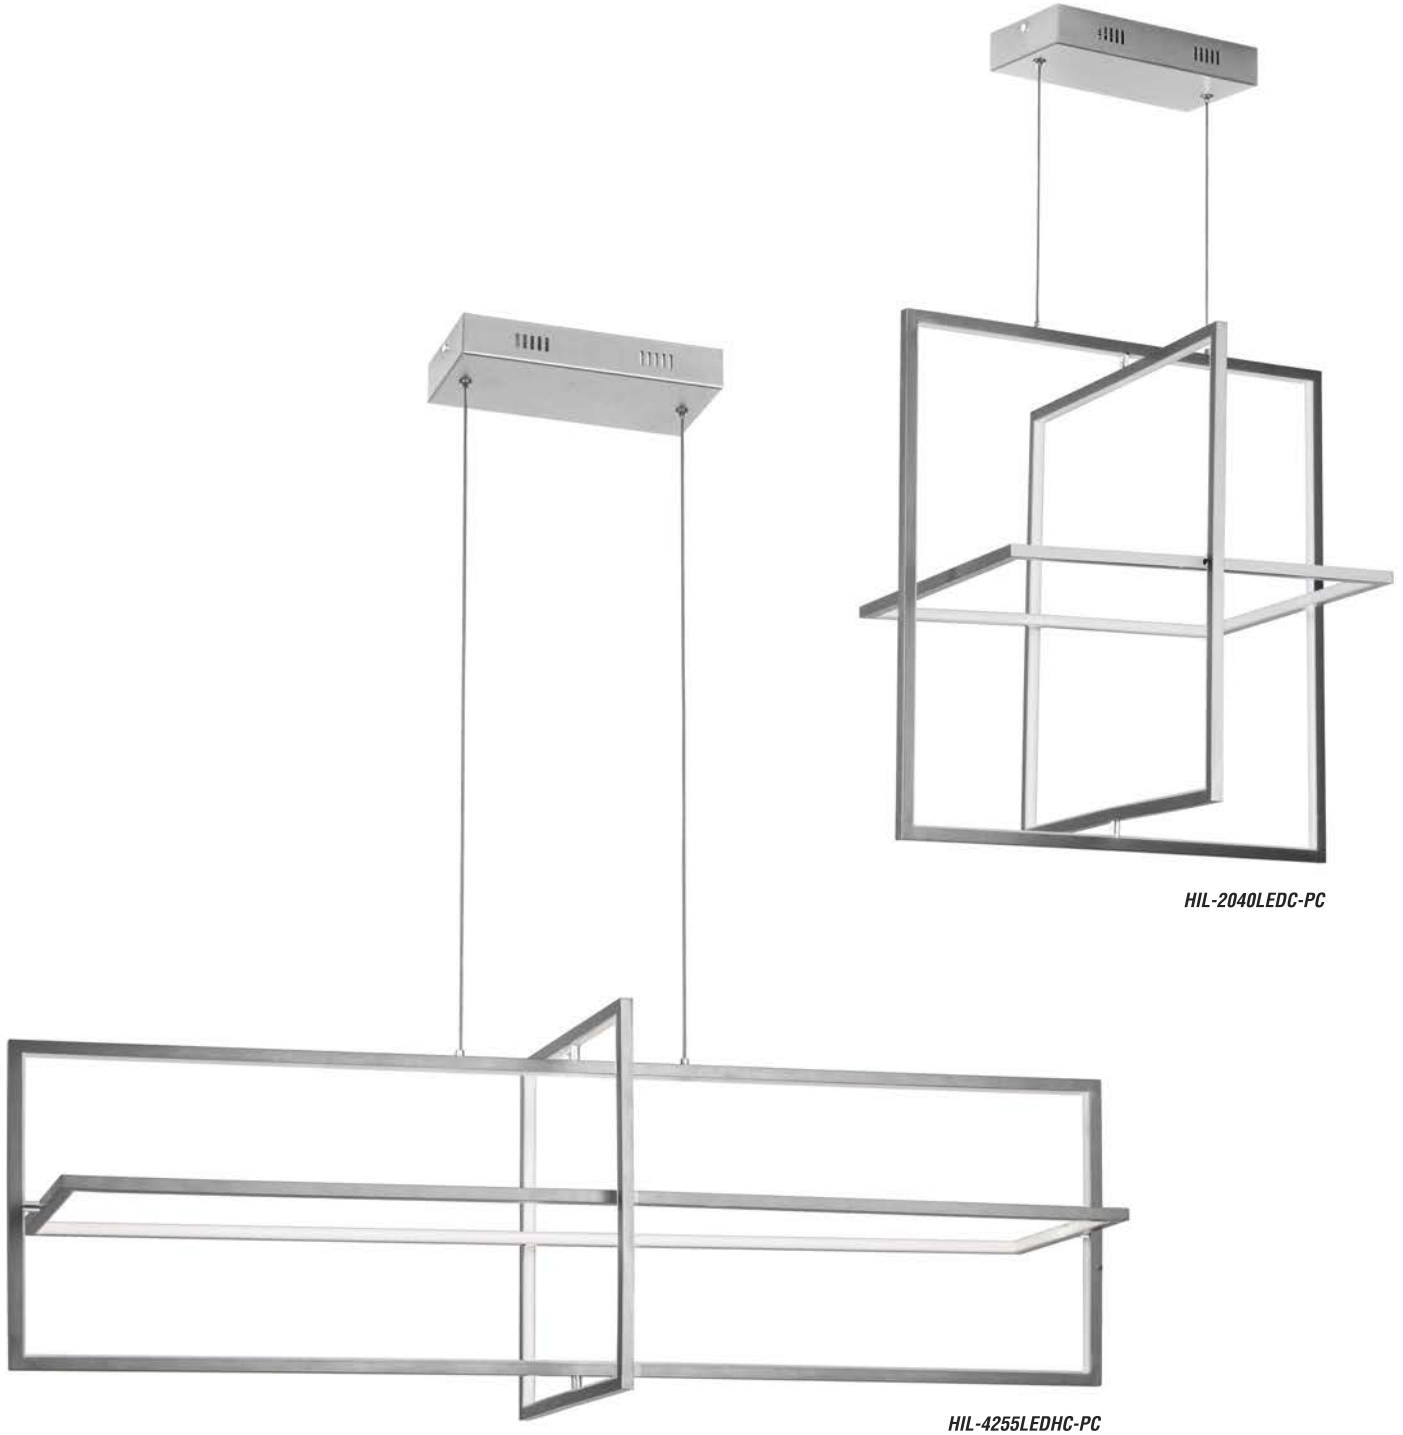

6 feet
CABLE

ADJUSTABLE

Item No.	Dimensions	No. of Bulbs	Bulb Type	Max. Wattage	CRI	Color Temperature	Lumens
HIL-2040LEDC-MB	20"H x 20"W x 17.9"D - 8 lbs.	1	LED	40W	90+	3000K	3200
HIL-4255LEDHC-MB	14"H x 40"W x 11.8"D - 9.5 lbs.	1	LED	55W	90+	3000K	4440

*Dimmable with select dimmers

HILDEGARD

Hildegard family in Polished Chrome finish.

COLLECTIONS & CHANDELIERS

HIL-2040LEDC-PC

HIL-4255LEDHC-PC

Item No.	Dimensions	No. of Bulbs	Bulb Type	Max. Wattage	CRI	Color Temperature	Lumens
HIL-2040LEDC-PC	20"H x 20"W x 17.9"D - 8 lbs.	1	LED	40W	90+	3000K	3200
HIL-4255LEDHC-PC	14"H x 40"W x 11.8"D - 9.5 lbs.	1	LED	55W	90+	3000K	4440