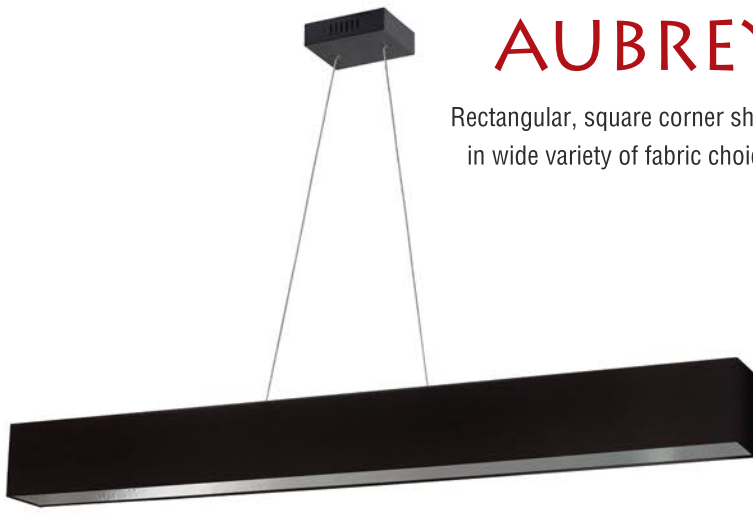

AUBREY

Rectangular, square corner shades
in wide variety of fabric choices.

PENDANTS

AUB-S5130HP-MB-697