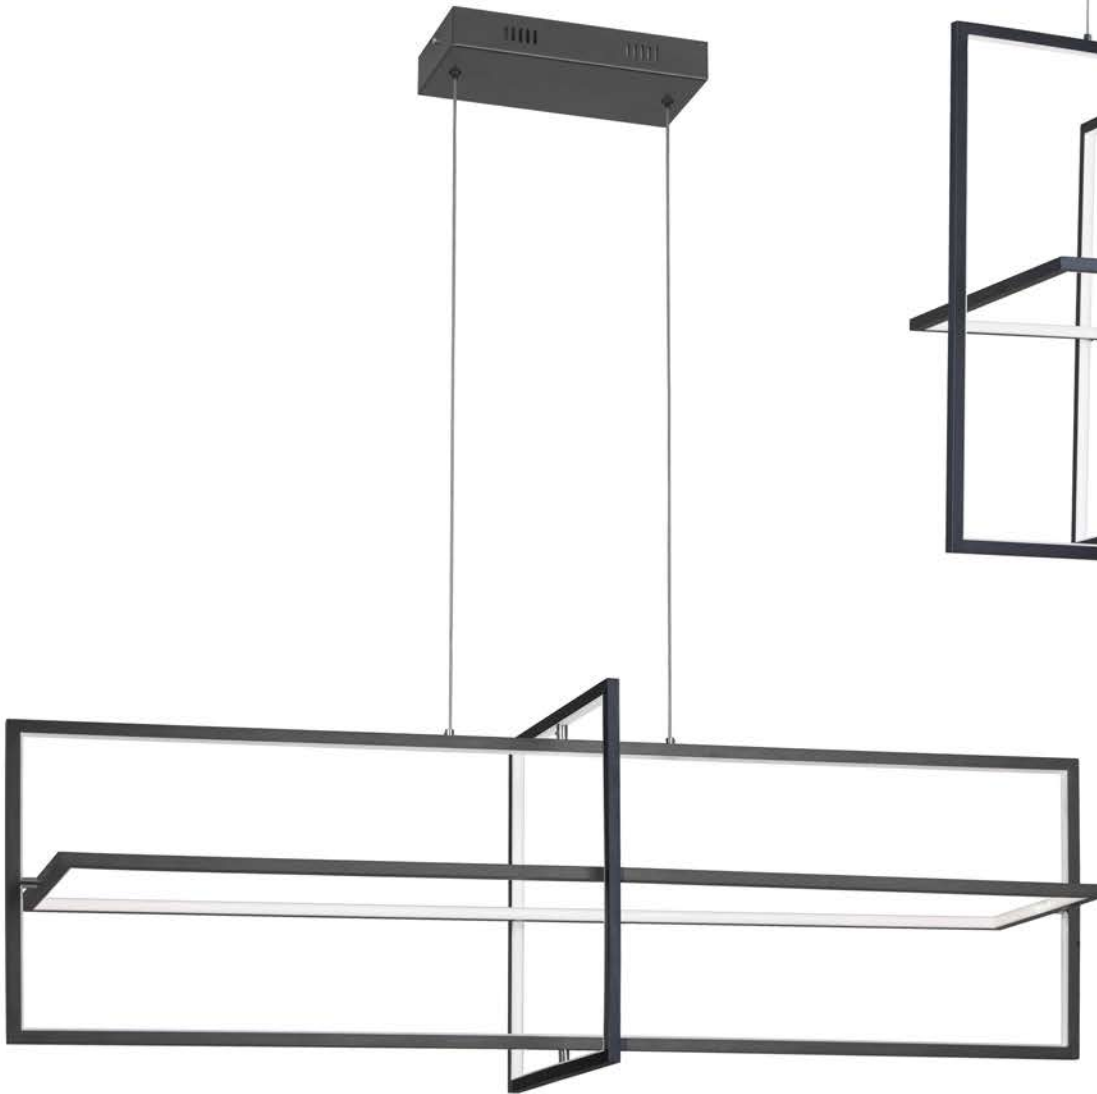

HIL-4255LEDHC-MB

HARDWIRED

DIMMABLE

6 feet
CABLE

ADJUSTABLE

Item No.	Dimensions	No. of Bulbs	Bulb Type	Max. Wattage	CRI	Color Temperature	Lumens
HIL-2040LEDC-MB	20"H x 20"W x 17.9"D - 8 lbs.	1	LED	40W	90+	3000K	3200
HIL-4255LEDHC-MB	14"H x 40"W x 11.8"D - 9.5 lbs.	1	LED	55W	90+	3000K	4440

*Dimmable with select dimmers