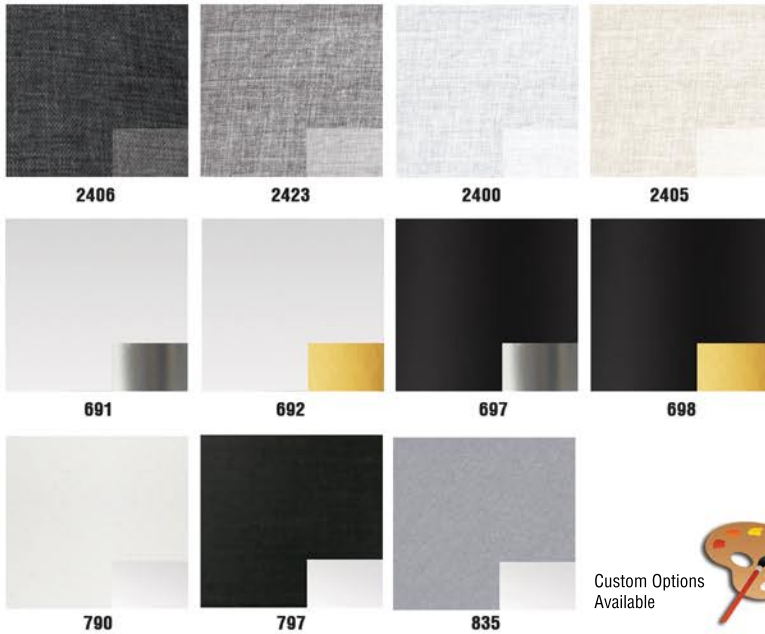

FABRIC:

Custom Options Available