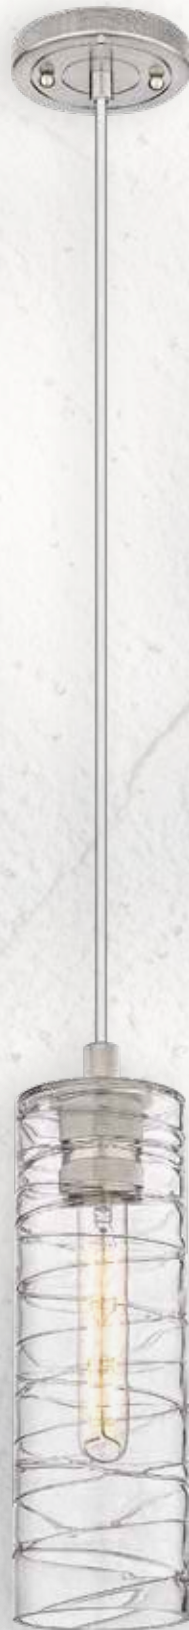

434-1P-SN*-G434-12DE
Deco Swirl
4 1/2" DIA x 15" H
CORD MOUNT
Silver Fabric Cord