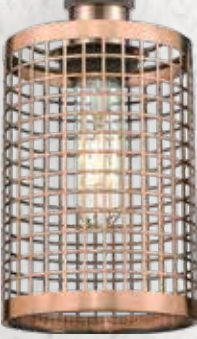

516-1S-AC*-M18-AC
5" DIA x 10" H
STEM MOUNT (# ST - 1/2" DIA)

516-1C-BB*-M18-BB
5" DIA x 12" H

113B-3P-BB*-M18-BB
11" DIA x Adjustable Height
CORD MOUNT
Black Fabric Cord
(10" Ceiling Canopy)

516-4I-OB*-M18-OB
48" LONG x 5" W x 10" H
STEM MOUNT (# ST-M - 5/8" DIA)