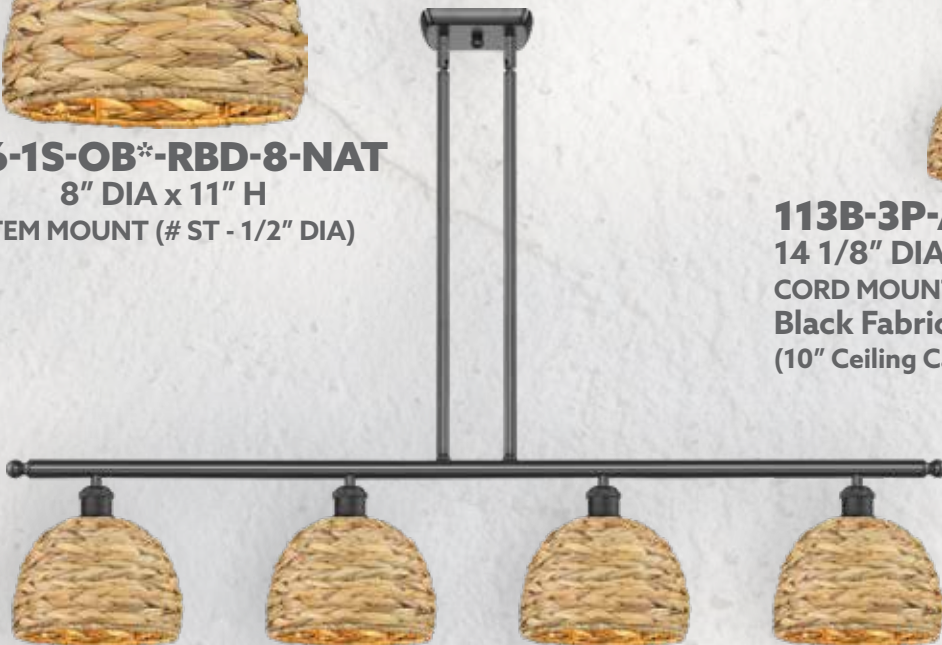

113B-3P-AB*-RBD-8-NAT
14 1/8" DIA x Adjustable Height
CORD MOUNT
Black Fabric Cord
(10" Ceiling Canopy)

516-1S-OB*-RBD-8-NAT
8" DIA x 11" H
STEM MOUNT (# ST - 1/2" DIA)

516-4I-BK*-RBD-8-NAT
48" LONG x 8" W x 11" H
STEM MOUNT (# ST-M - 5/8" DIA)