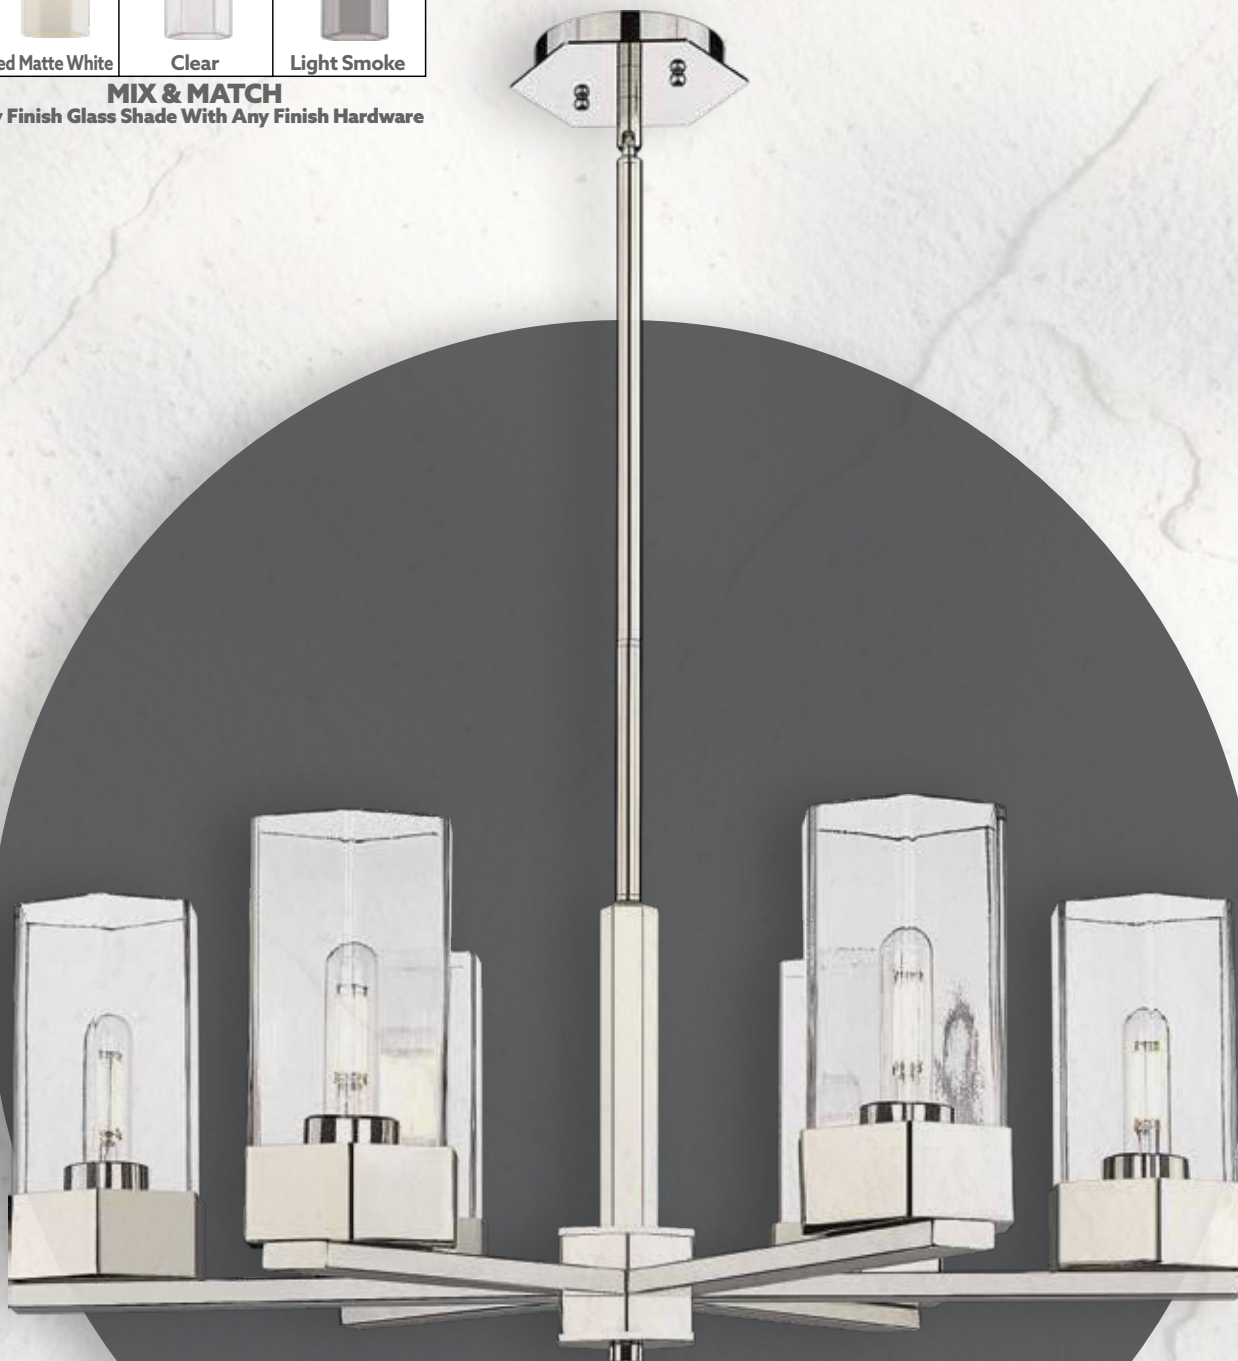

CLAVERACK COLLECTION 9"

FEATURES HEXAGON DESIGN DETAILS AND GLASS SHADES

3 GLASS CHOICES - 9" LONG

MIX & MATCH
Any Finish Glass Shade With Any Finish Hardware

427-6CR-PN*-G427-9CL

Clear

28 3/8" DIA x 19 7/8" H