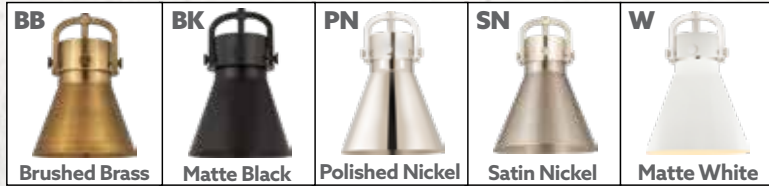

NEWTON METAL CONE COLLECTION

BOLD ARCHITECTURAL DETAIL - HEAVY SPUN METAL SHADES

5 METAL SHADE FINISH CHOICES:

MIX & MATCH

Any Finish Shade With Any Finish Hardware