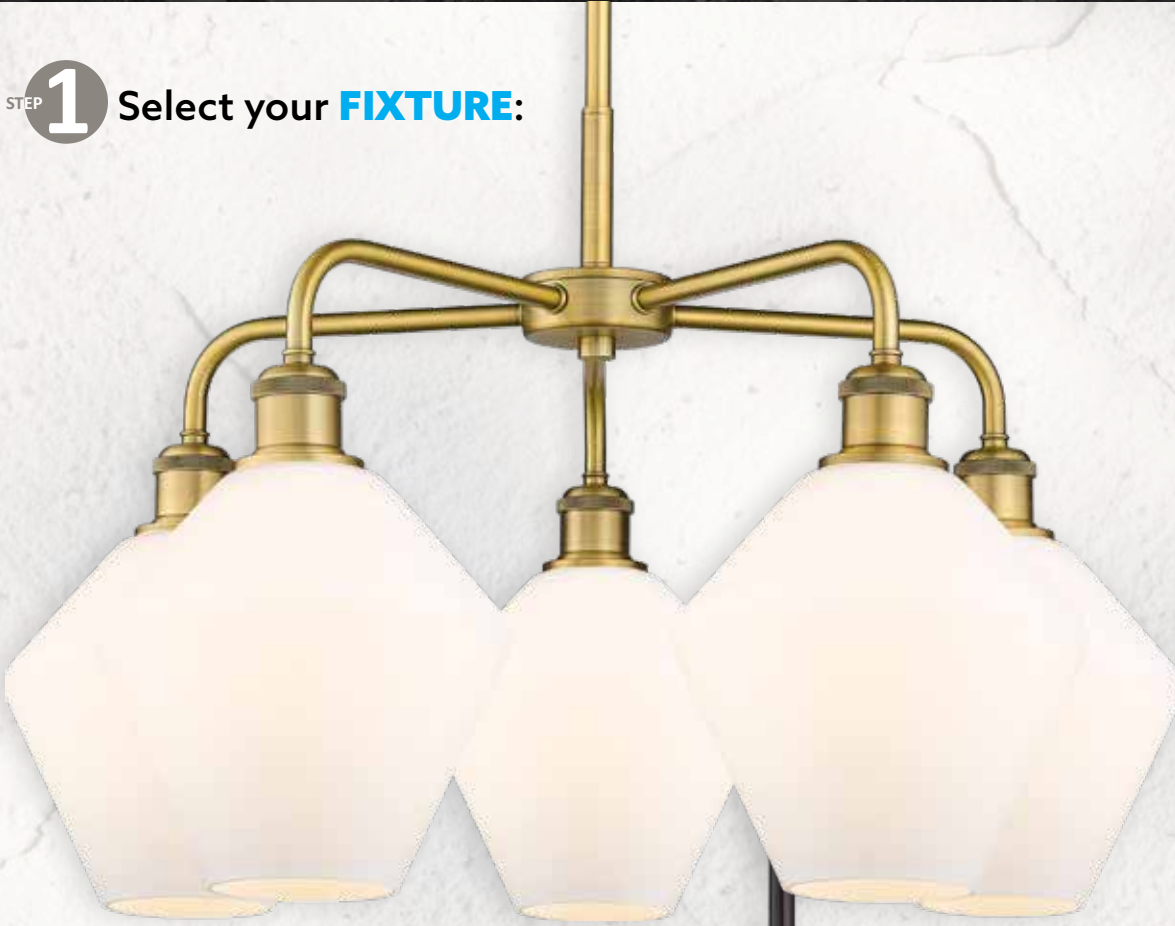

BALLSTON COLLECTION

TRANSITIONAL FIXTURES WITH UNLIMITED OPTIONS

STEP **1** Select your **FIXTURE**:

516-5CR-BB*-G651-8
Cased Matte White
24" DIA x 14" H
(Dimensions Frame Only)
STEM MOUNT (# ST - 1/2" DIA)