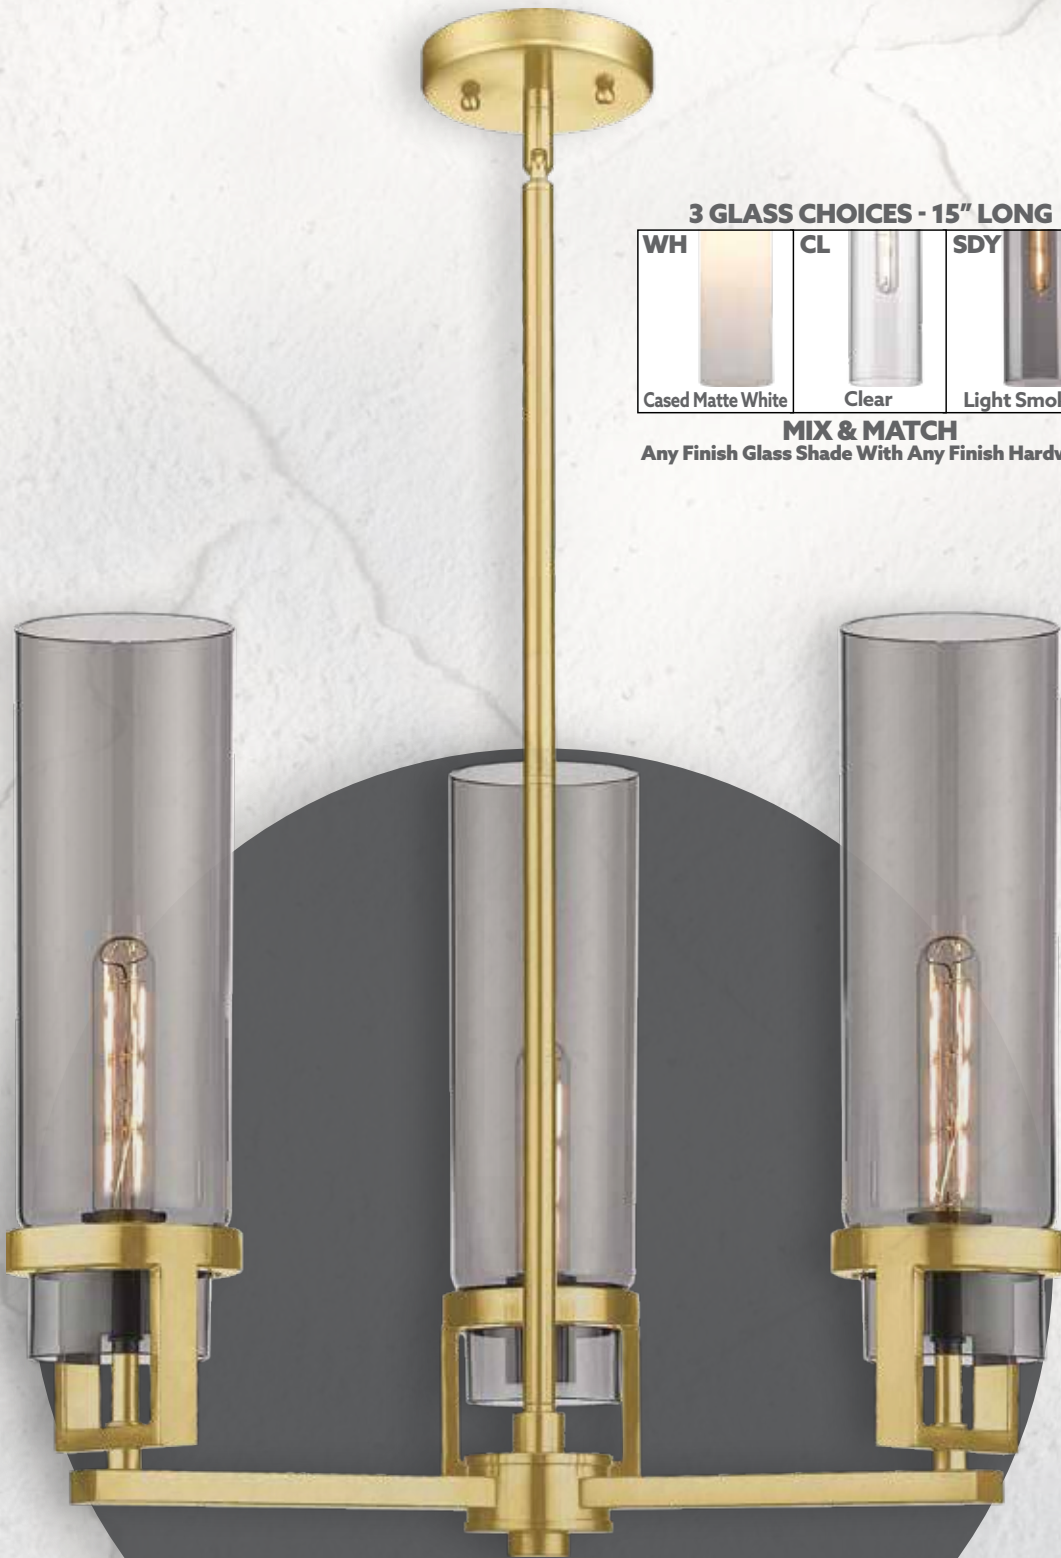

426-3CR-BB*-G426-15SM

Light Smoke
21 1/2" DIA x 25 1/4" H
STEM MOUNT (# ST - 1/2" DIA)