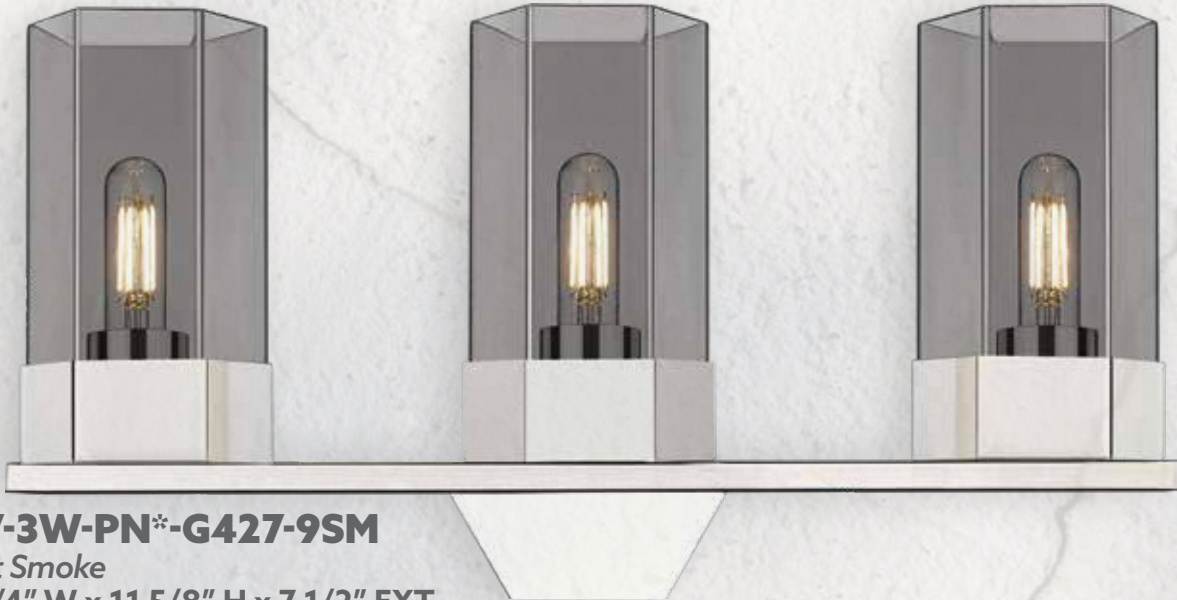

427-3W-PN*-G427-9SM
Light Smoke
21 3/4" W x 11 5/8" H x 7 1/2" EXT
Shown with BB-10T-LED Bulbs
(Medium Base)