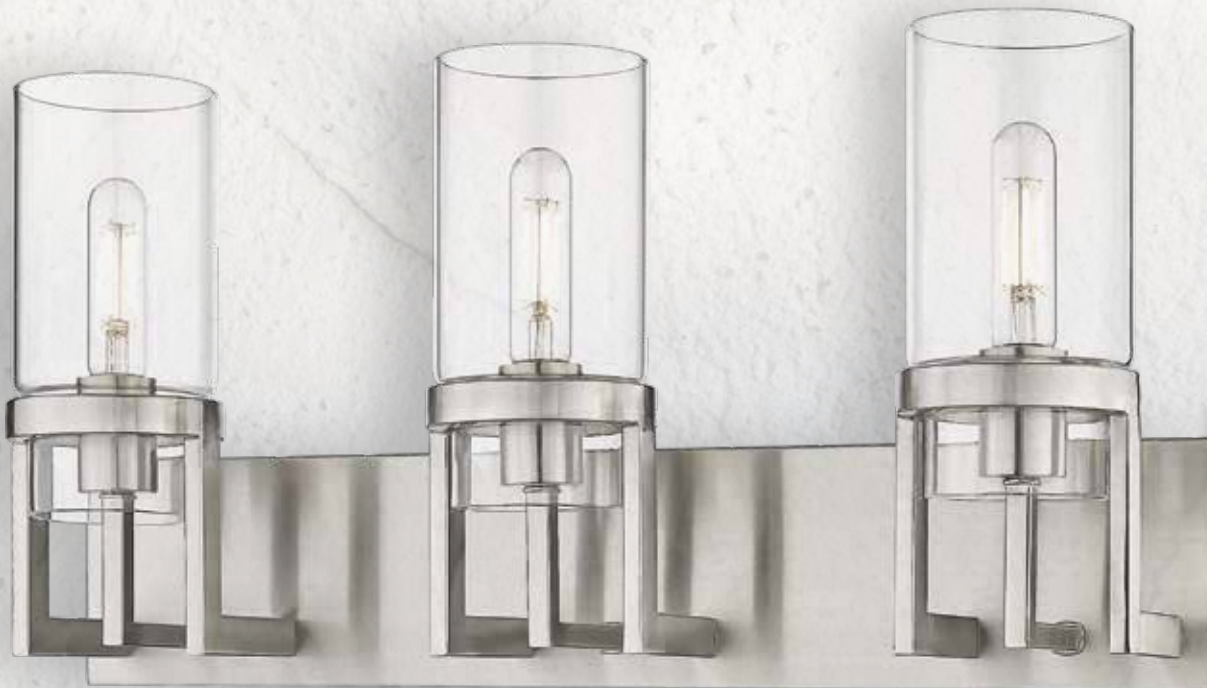

426-3W-SN*-G426-8CL
Clear
24" W x 11 1/2" H x 6 1/4" EXT

B
B

B
K

P
N

S
N