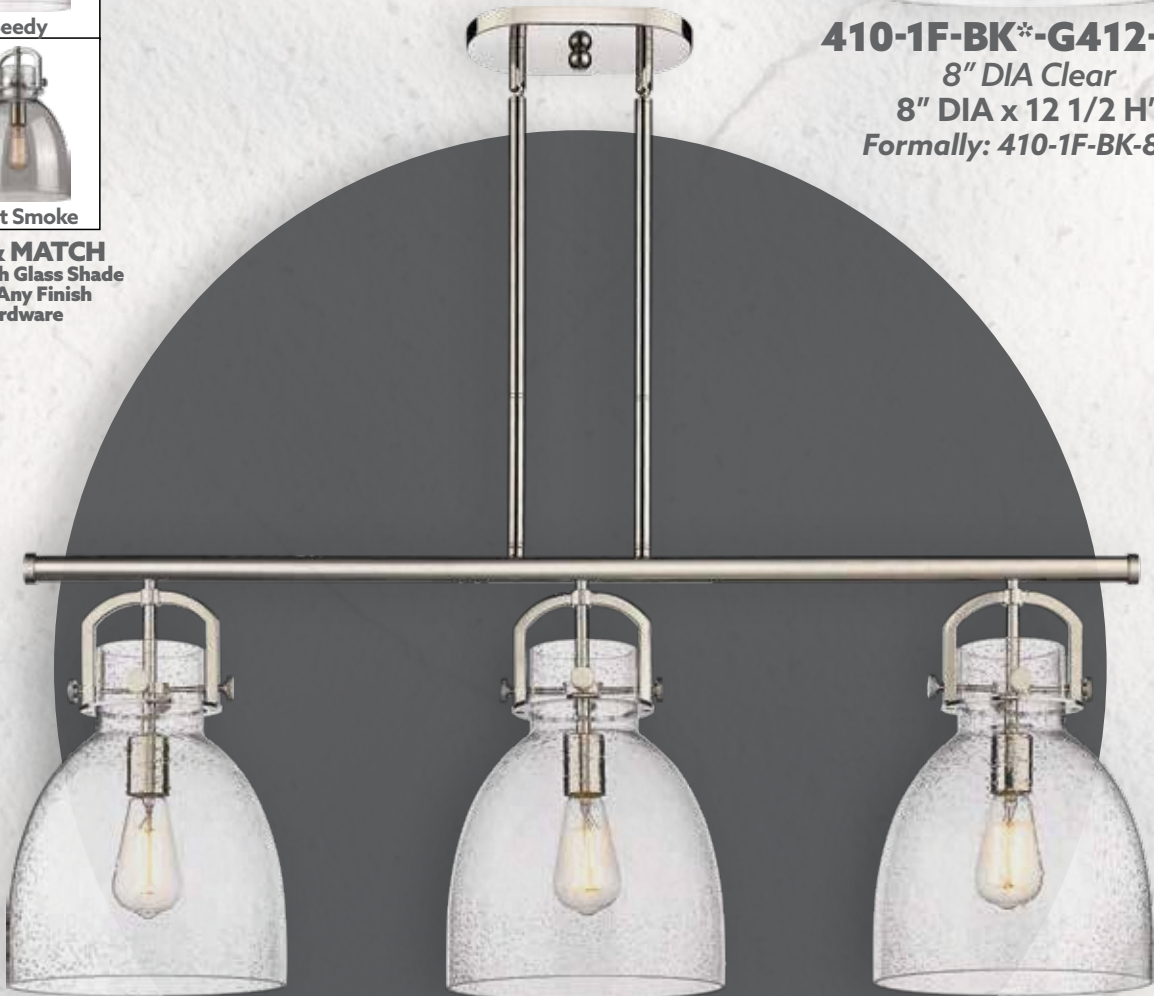

410-3I-BB*-G410-10SDY

10" DIA Seedy
42" LONG x 10" W x 15" H
STEM MOUNT (# ST-M - 5/8" DIA)

STEMS
Included:
2-12" &
1-6"

up to
90°

HAND
BLOWN
GLASS

100 WATT DAMP LOCATION RATED UL/CUL LISTED
LED AND INCANDESCENT BULBS SOLD SEPARATELY.

STEM MOUNT (# ST - 1/2" DIA)

10"

410-1SM-BK*-G410-10CL

Clear

10" DIA x 13 1/2" H

STEM MOUNT (# ST - 1/2" DIA)

Formally: 410-1S-BK-10CL

4 GLASS CHOICES:

4 GLASS CHOICES:

MIX & MATCH
Any Finish Glass Shade
With Any Finish
Hardware

410-3F-BB*-G412-7SM
7" DIA Light Smoke
18" DIA x 10 3/4 H"

410-1F-BK*-G412-8CL
8" DIA Clear
8" DIA x 12 1/2 H"
Formally: 410-1F-BK-8CL

410-3I-PN*G412-10SDY
10" DIA Seedy
41 1/2" LONG x 10" W x 16 3/8" H
STEM MOUNT (# ST-M - 5/8" DIA)

STEMS
Included:
2-12" &
1-6"

up to
90°

HAND
BLOWN
GLASS

100 WATT DAMP LOCATION RATED UL/CUL LISTED
LED AND INCANDESCENT BULBS SOLD SEPARATELY.