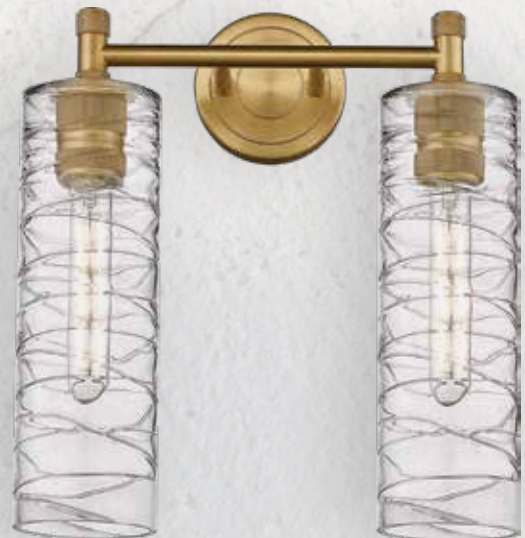

KNURLED DETAIL ON SOCKET CUPS, FINIALS & CANOPY SIDE BAND

BB

BK

PZ

SZ

434-1W-BK*-G434-12SM
Light Smoke
 4 1/2" W x 15 1/5" H x 6 1/2" EXT

5 GLASS CHOICES 12" LONG

MIX & MATCH
 Any Finish Glass Shade
 With Any Finish
 Hardware