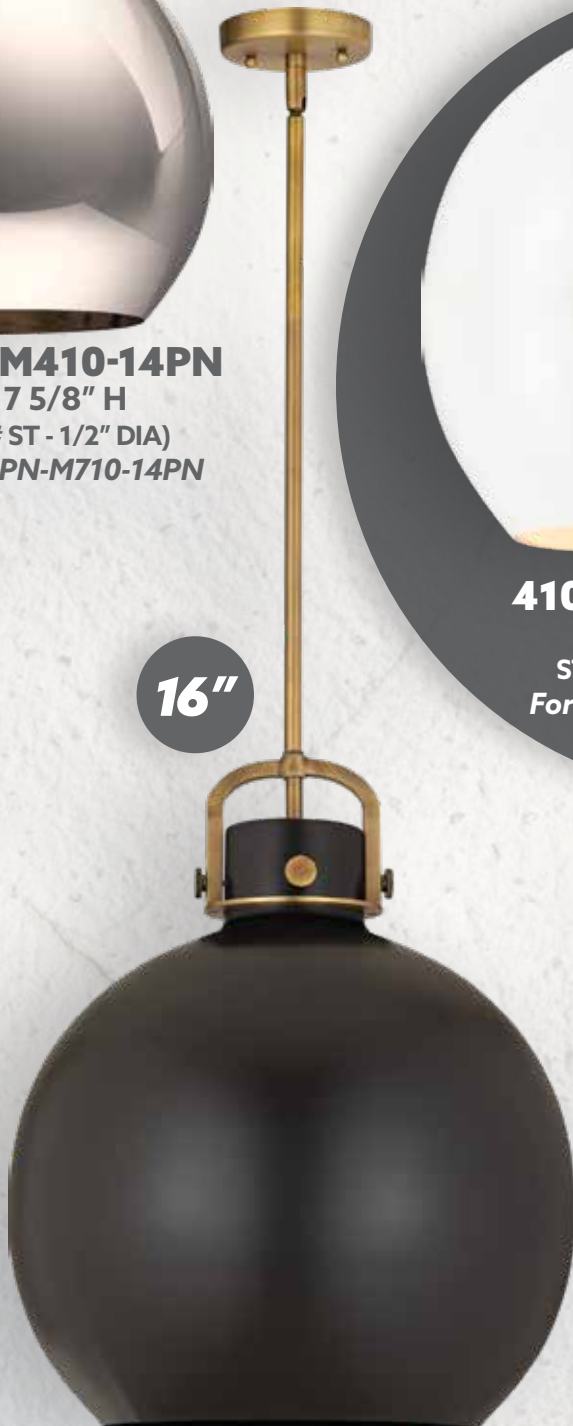

410-1SL-PN*-M410-18W

18" DIA x 20 1/2" H

STEM MOUNT (# ST - 1/2" DIA)

Formerly: 710-1S-PN-M710-18W

16"

410-1SL-BB*-M410-16BK

16" DIA x 19 1/2" H

STEM MOUNT (# ST - 1/2" DIA)