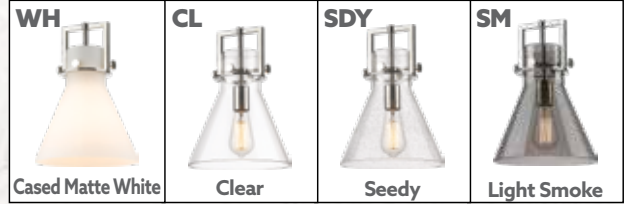

NEWTON GLASS CONE COLLECTION

BOLD ARCHITECTURAL DETAIL - HEAVY GLASS

BB

BK

PN

SN

4 GLASS CHOICES:

MIX & MATCH

Any Finish Glass Shade With Any Finish Hardware