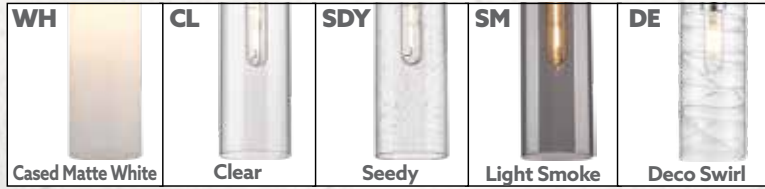

*AVAILABLE IN **5** FINISHES

100 WATT DAMP LOCATION RATED UL/CUL LISTED LED AND INCANDESCENT BULBS SOLD SEPARATELY.

PILASTER II CYLINDER COLLECTION

GRAND STATEMENT - HEAVY GLASS

5 GLASS CHOICES - 4" DIA x 7" H