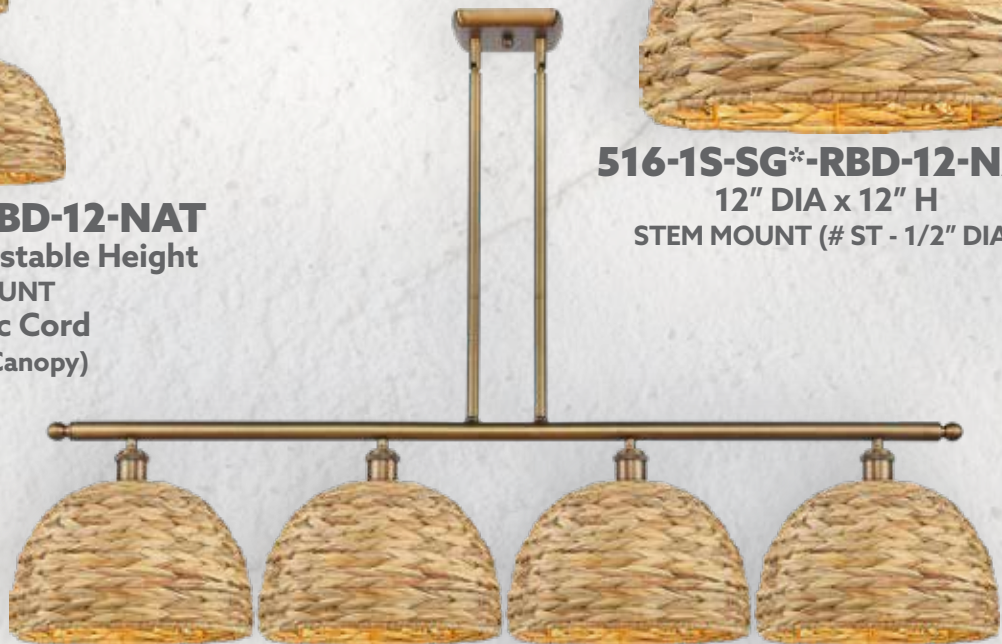

113B-3P-SG*-RBD-12-NAT
18 1/2" DIA x Adjustable Height
CORD MOUNT
Black Fabric Cord
(10" Ceiling Canopy)

516-4I-BB*-RBD-12-NAT
50" LONG x 12" W x 12" H
STEM MOUNT (# ST-M - 5/8" DIA)

STEMS
Included:
2-12" &
1-6"