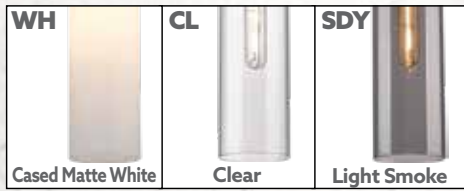

UTOPIA COLLECTION 15"

BOLD DESIGN & CLEAN ARCHITECTURAL ELEMENTS

3 GLASS CHOICES - 15" LONG