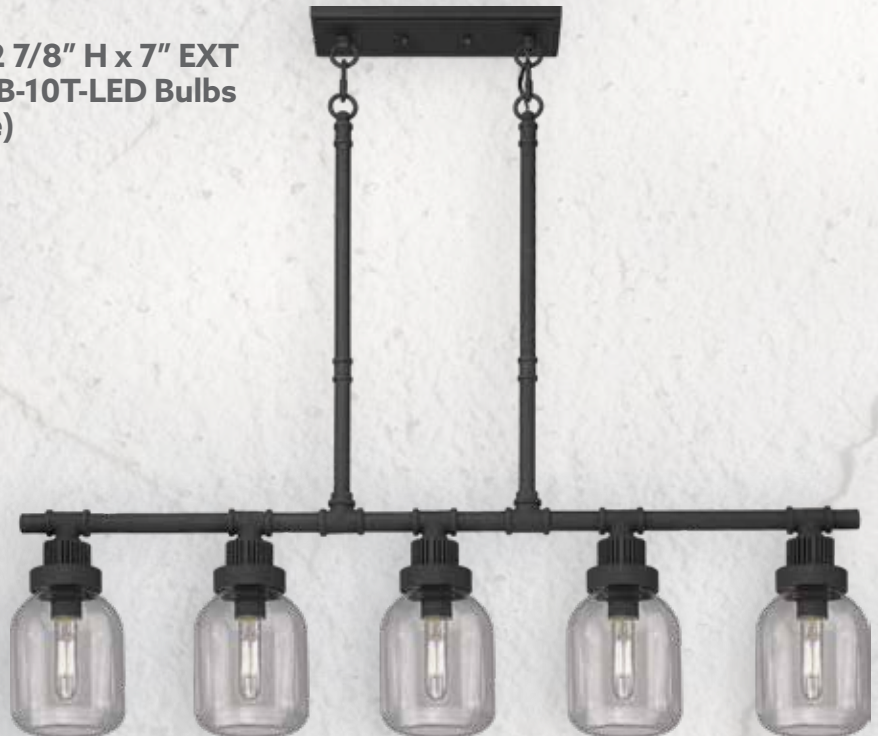

^
mount
up or down
v

472-4W-WZ*-G472-6SDY
Seedy
 33 1/4" W x 12 7/8" H x 7" EXT
 Shown with BB-10T-LED Bulbs
 (Medium Base)

4 GLASS CHOICES:

Cased Matte White

Clear

Seedy

Light Smoke

MIX & MATCH
 Any Finish Glass Shade
 With Any Finish
 Hardware