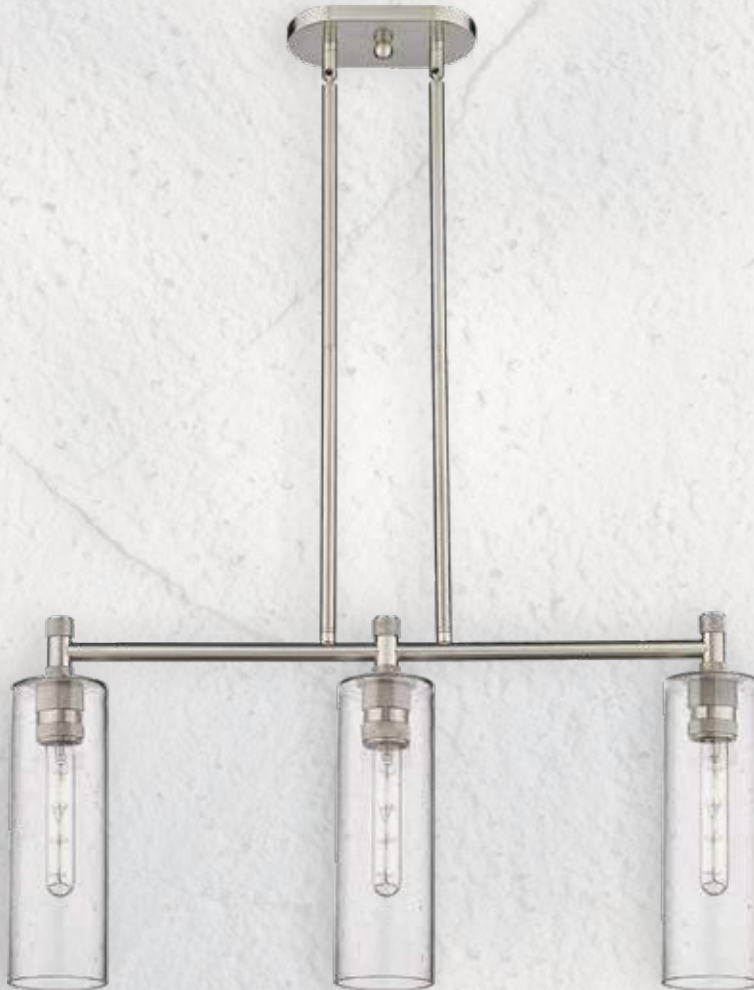

434-3I-PN*-G434-12SDY

Seedy

30 1/2" LONG x 3 7/8" W x 14 7/8" H
STEM MOUNT (# ST-M - 5/8" DIA)

BK

BK

PN

SDY