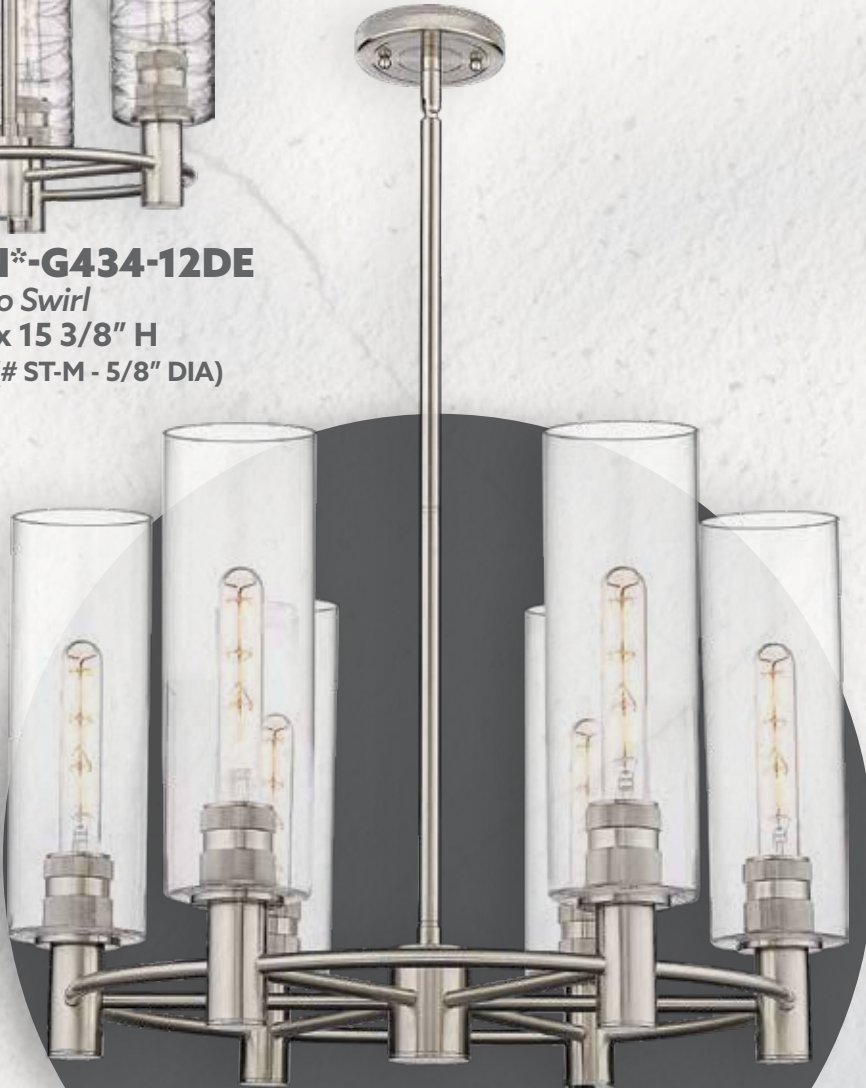

434-6CR-PN*-G434-12SM
Light Smoke
24" DIA x 15 3/8" H
STEM MOUNT (# ST-M - 5/8" DIA)

5 GLASS CHOICES
12" LONG

WH	
	Cased Matte White
CL	
	Clear
SDY	
	Seedy
SM	
	Light Smoke
DE	
	Deco Swirl

MIX & MATCH
Any Finish Glass Shade
With Any Finish
Hardware

STEMS
Included:
2-12" &
1-6"

530

*AVAILABLE IN 4 FINISHES

100 WATT DAMP LOCATION RATED UL/CUL LISTED
LED AND INCANDESCENT BULBS SOLD SEPARATELY.