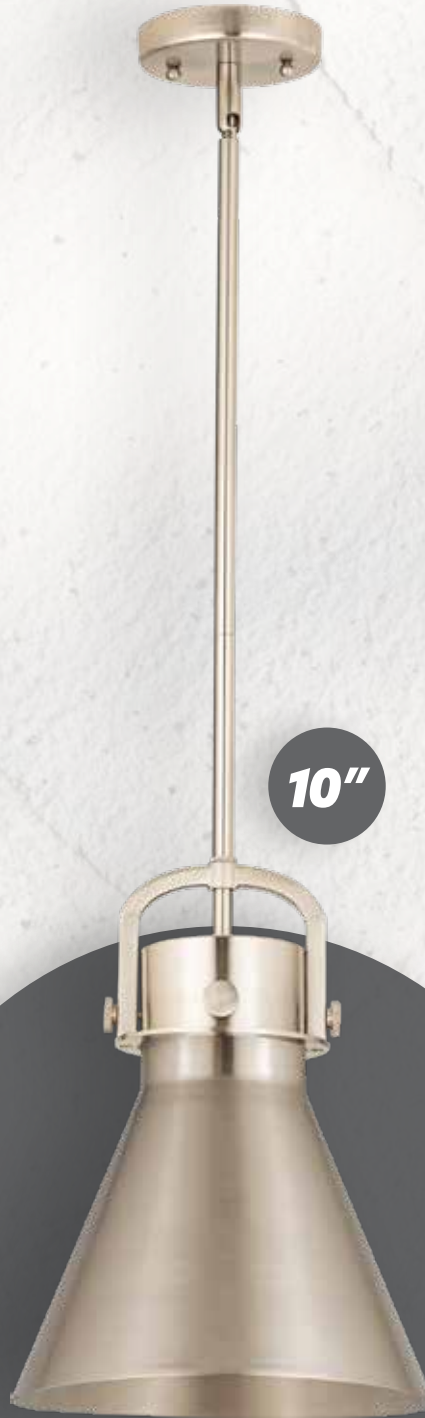

410-1SM-SN*-M411-10SN

10" DIA x 13 5/8" H

STEM MOUNT (# ST - 1/2" DIA)

Formerly: 710-1S-SN-M711-10SN

5 METAL SHADE FINISH CHOICES:

BB

Brushed Brass

BK

Matte Black

PN

Polished Nickel

SN

Satin Nickel

W

Matte White

MIX & MATCH

Any Finish Shade
With Any Finish
Hardware

STEMS
Included:
2-12" &
1-6"

500

*AVAILABLE IN **4** FINISHES

100 WATT DAMP LOCATION RATED UL/CUL LISTED
LED AND INCANDESCENT BULBS SOLD SEPARATELY.