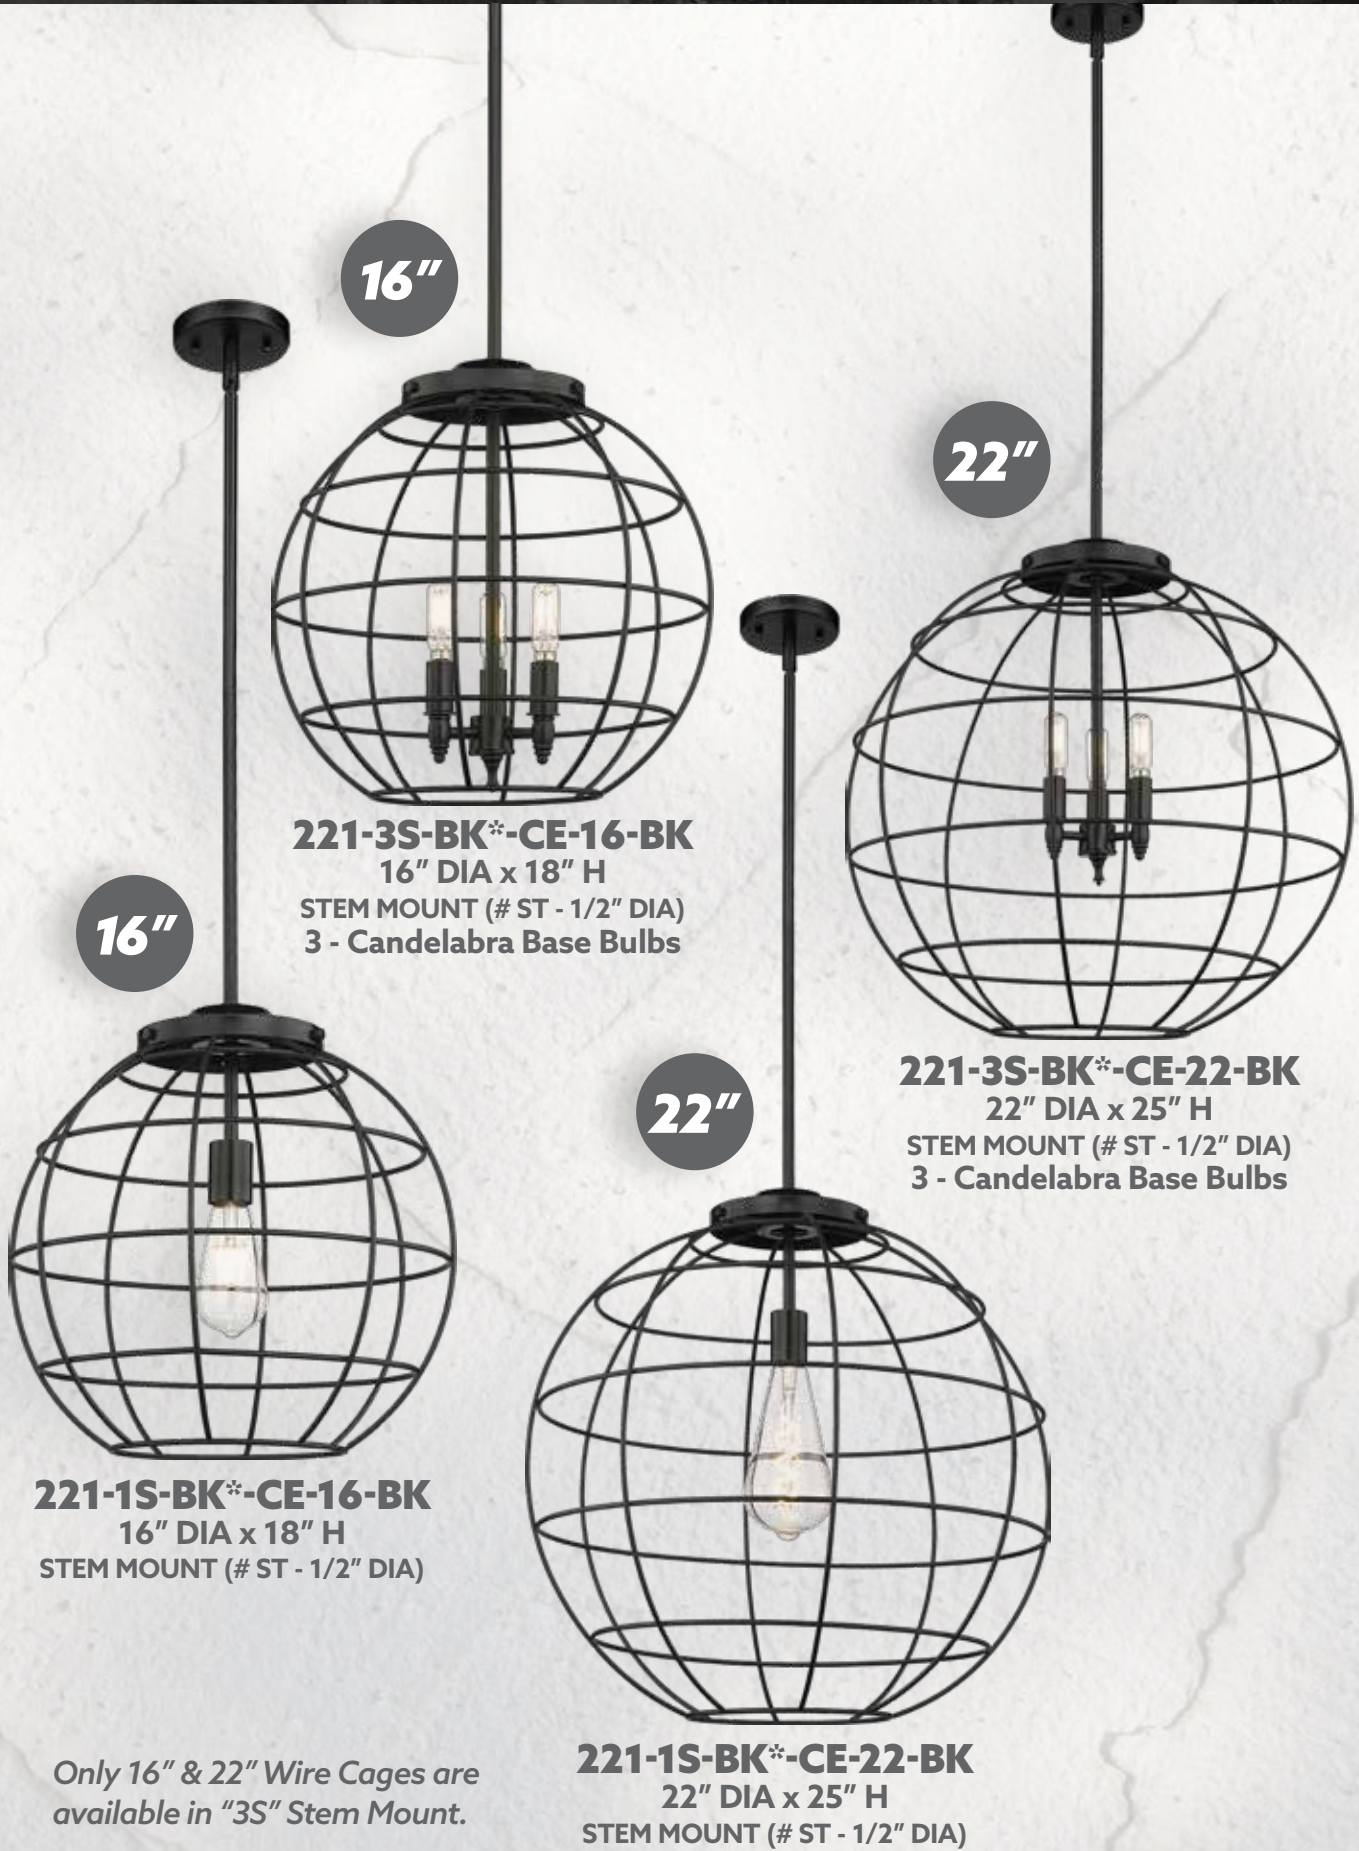

BALLSTON/ESSEX COLLECTION

LAKE PLACID SERIES – ORB WIRE CAGES

16"

221-3S-BK*-CE-16-BK
16" DIA x 18" H
STEM MOUNT (# ST - 1/2" DIA)
3 - Candelabra Base Bulbs

22"

221-3S-BK*-CE-22-BK
22" DIA x 25" H
STEM MOUNT (# ST - 1/2" DIA)
3 - Candelabra Base Bulbs