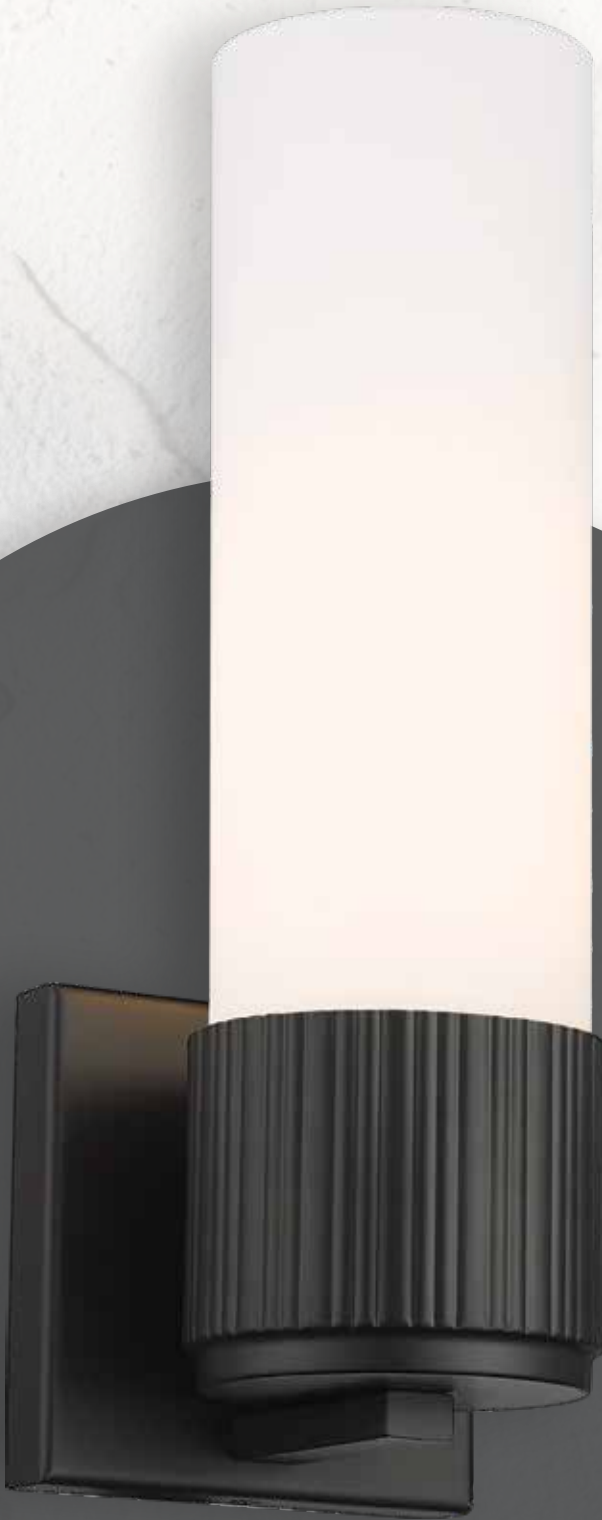

BOLIVAR COLLECTION 12"

FEATURES UNIQUE CORRUGATED METAL CUPS

B
B

B
K

P
N

S
N

4 GLASS CHOICES 12" LONG

WH