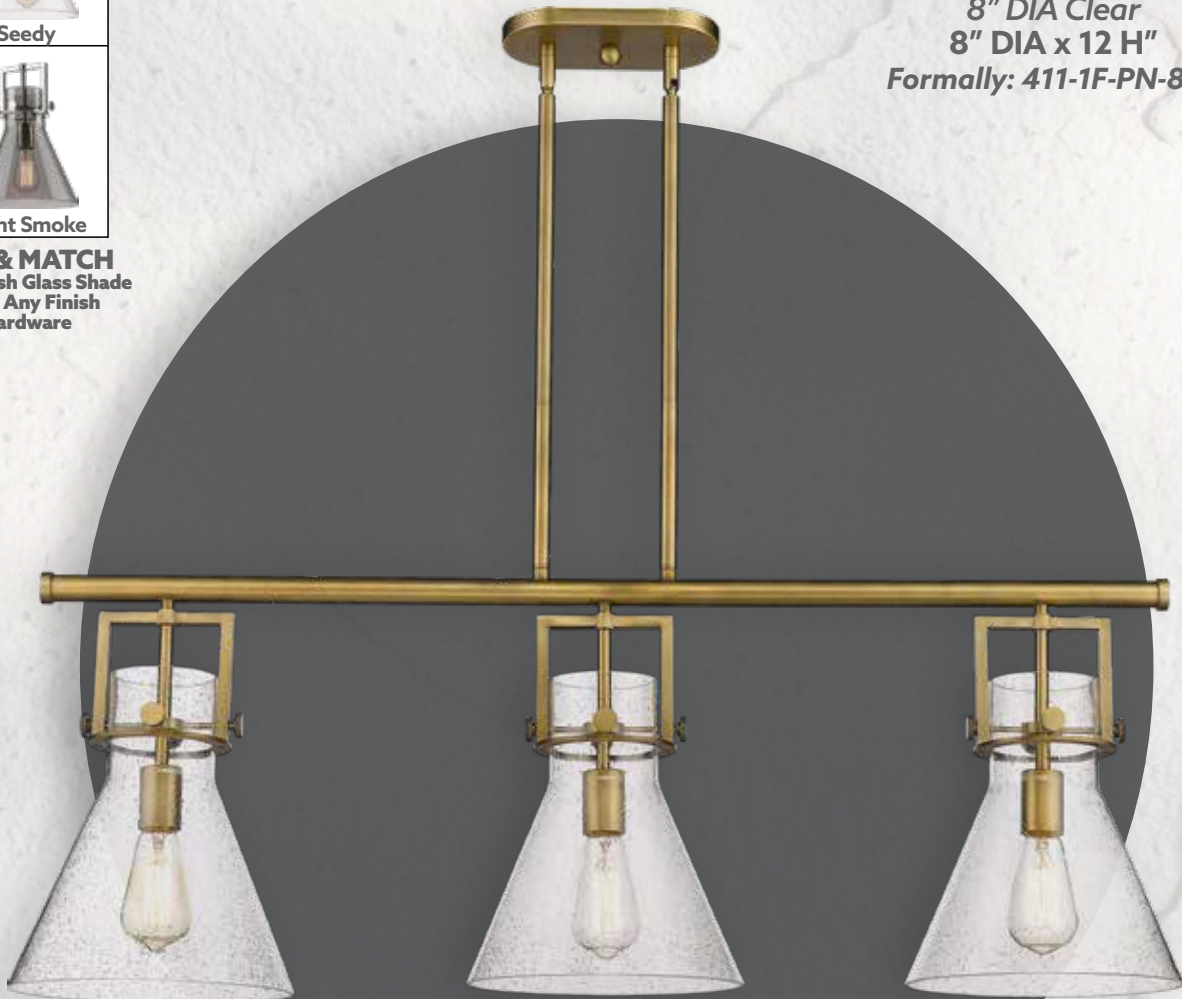

411-3I-BB*-G411-10SDY

10" DIA Seedy
41 1/2" LONG x 10" W x 16 3/8" H
STEM MOUNT (# ST-M - 5/8" DIA)

STEMS
Included:
2-12" &
1-6"

up to
90°

HAND
BLOWN
GLASS

100 WATT DAMP LOCATION RATED UL/CUL LISTED
LED AND INCANDESCENT BULBS SOLD SEPARATELY.

*AVAILABLE IN **4** FINISHES

BB

BK

PN

SN

481