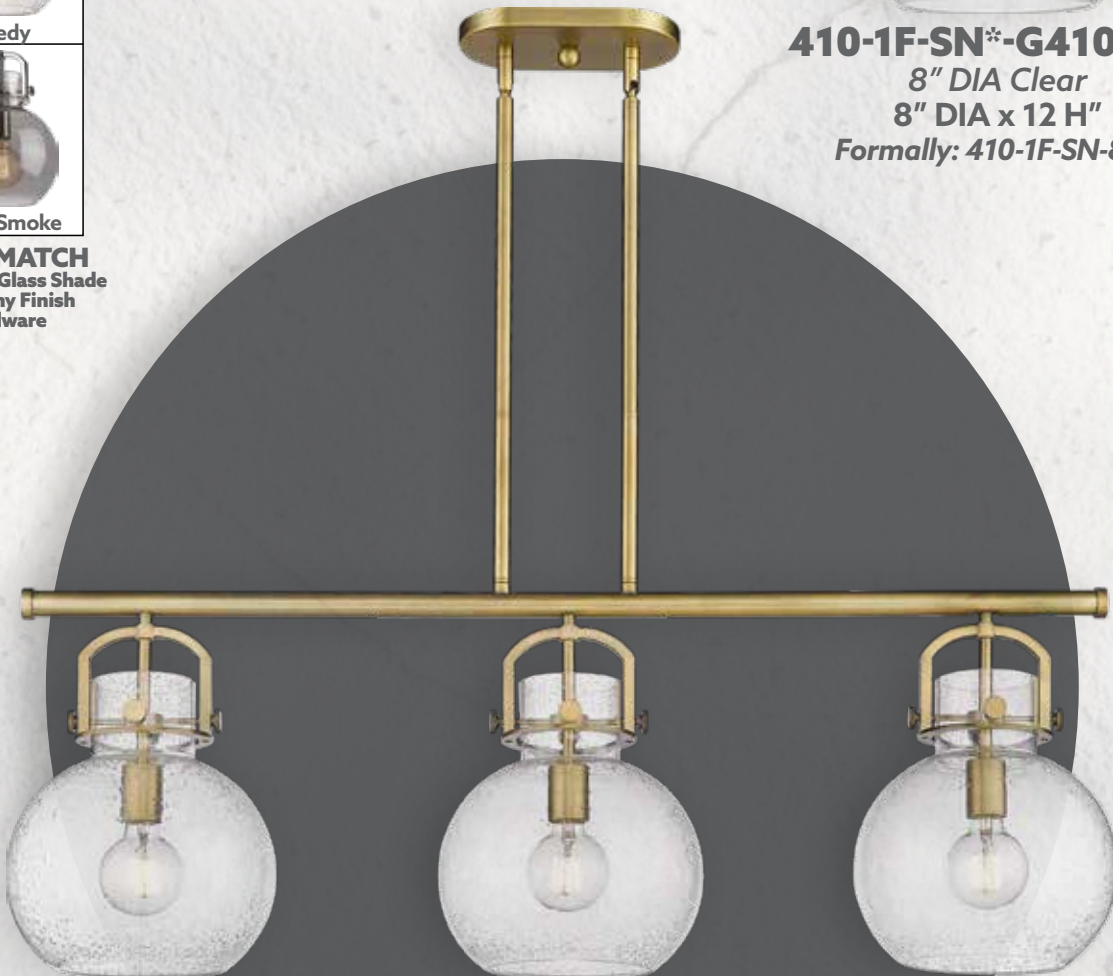

410-3I-BB*-G410-10SDY

10" DIA Seedy
42" LONG x 10" W x 15" H
STEM MOUNT (# ST-M - 5/8" DIA)

STEMS
Included:
2-12" &
1-6"

up to
90°

HAND
BLOWN
GLASS

100 WATT DAMP LOCATION RATED UL/CUL LISTED
LED AND INCANDESCENT BULBS SOLD SEPARATELY.