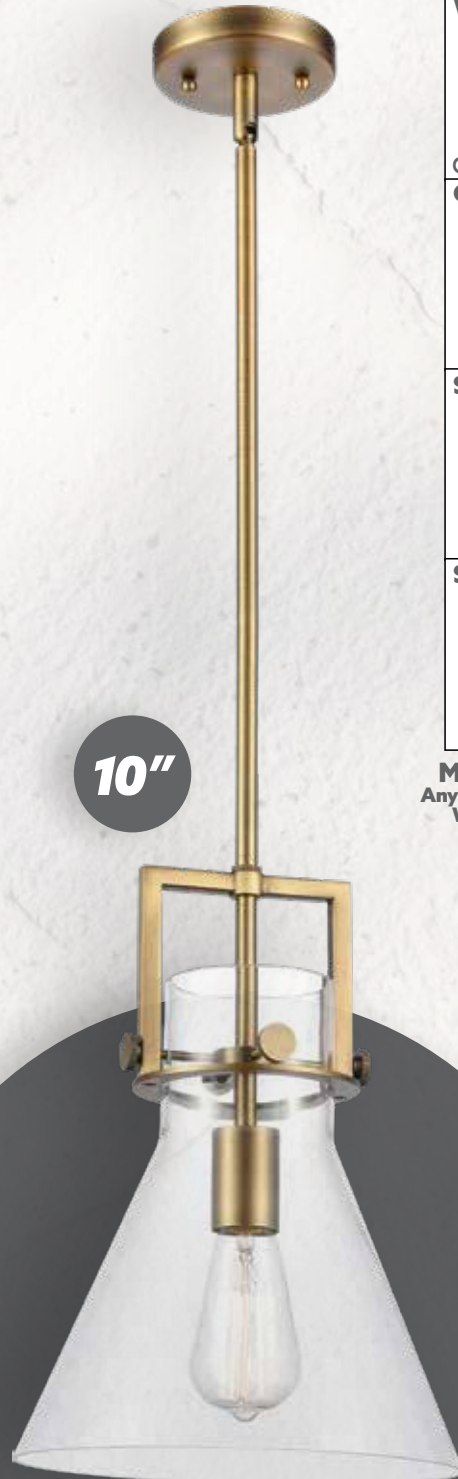

STEM MOUNT (# ST - 1/2" DIA)

10"

411-1SM-BB*-G411-10CL

Clear

10" DIA x 13 3/4" H

STEM MOUNT (# ST - 1/2" DIA)

4 GLASS CHOICES:

WH