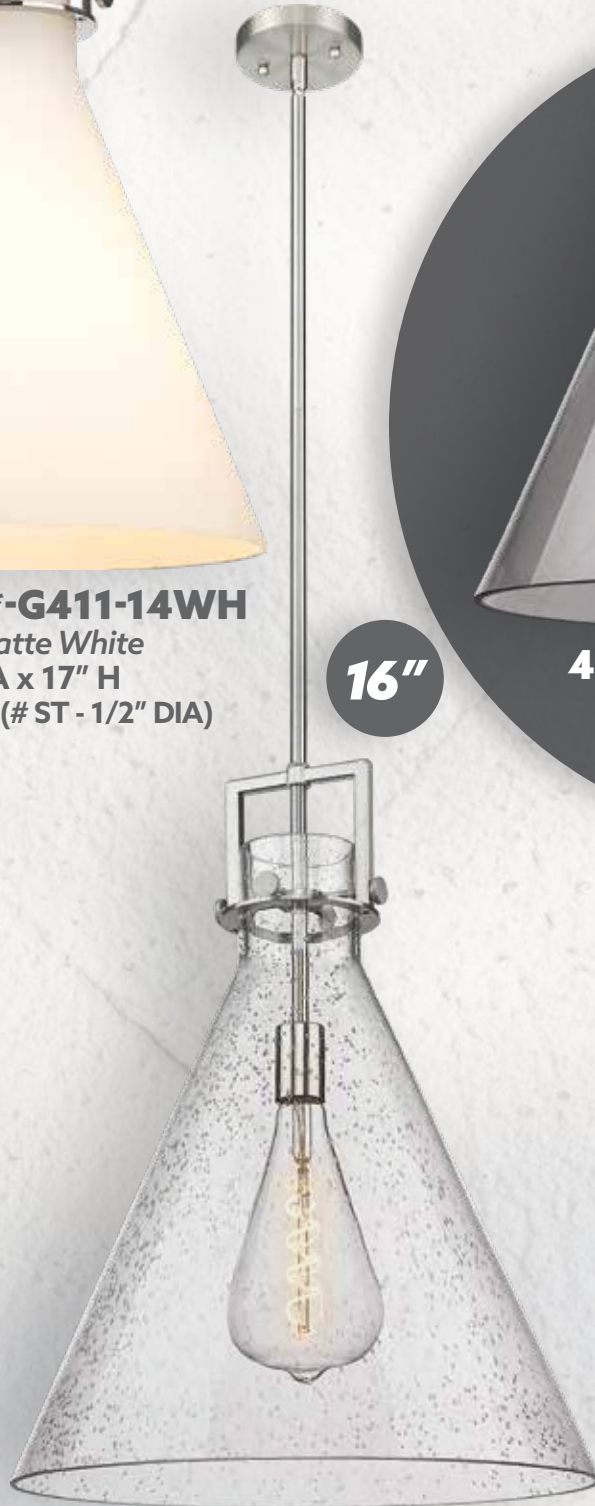

411-1SL-BB*-G411-18SM

18" DIA x 22 3/4" H

STEM MOUNT (# ST - 1/2" DIA)

16"

411-1SL-SN*-G411-16SDY

Seedy

16" DIA x 20 3/8" H

STEM MOUNT (# ST - 1/2" DIA)