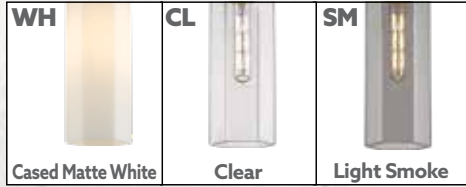

PN

SN

554

*AVAILABLE IN 4 FINISHES

100 WATT DAMP LOCATION RATED UL/CUL LISTED
LED AND INCANDESCENT BULBS SOLD SEPARATELY.

CLAVERACK COLLECTION 14"

FEATURES HEXAGON DESIGN DETAILS AND GLASS SHADES

3 GLASS CHOICES - 14" LONG