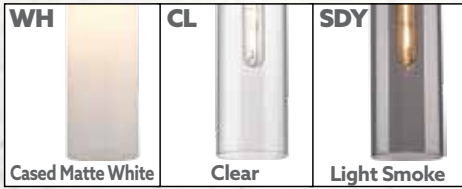

UTOPIA COLLECTION 8"

BOLD DESIGN & CLEAN ARCHITECTURAL ELEMENTS

3 GLASS CHOICES - 8" LONG

MIX & MATCH
Any Finish Glass Shade With Any Finish Hardware