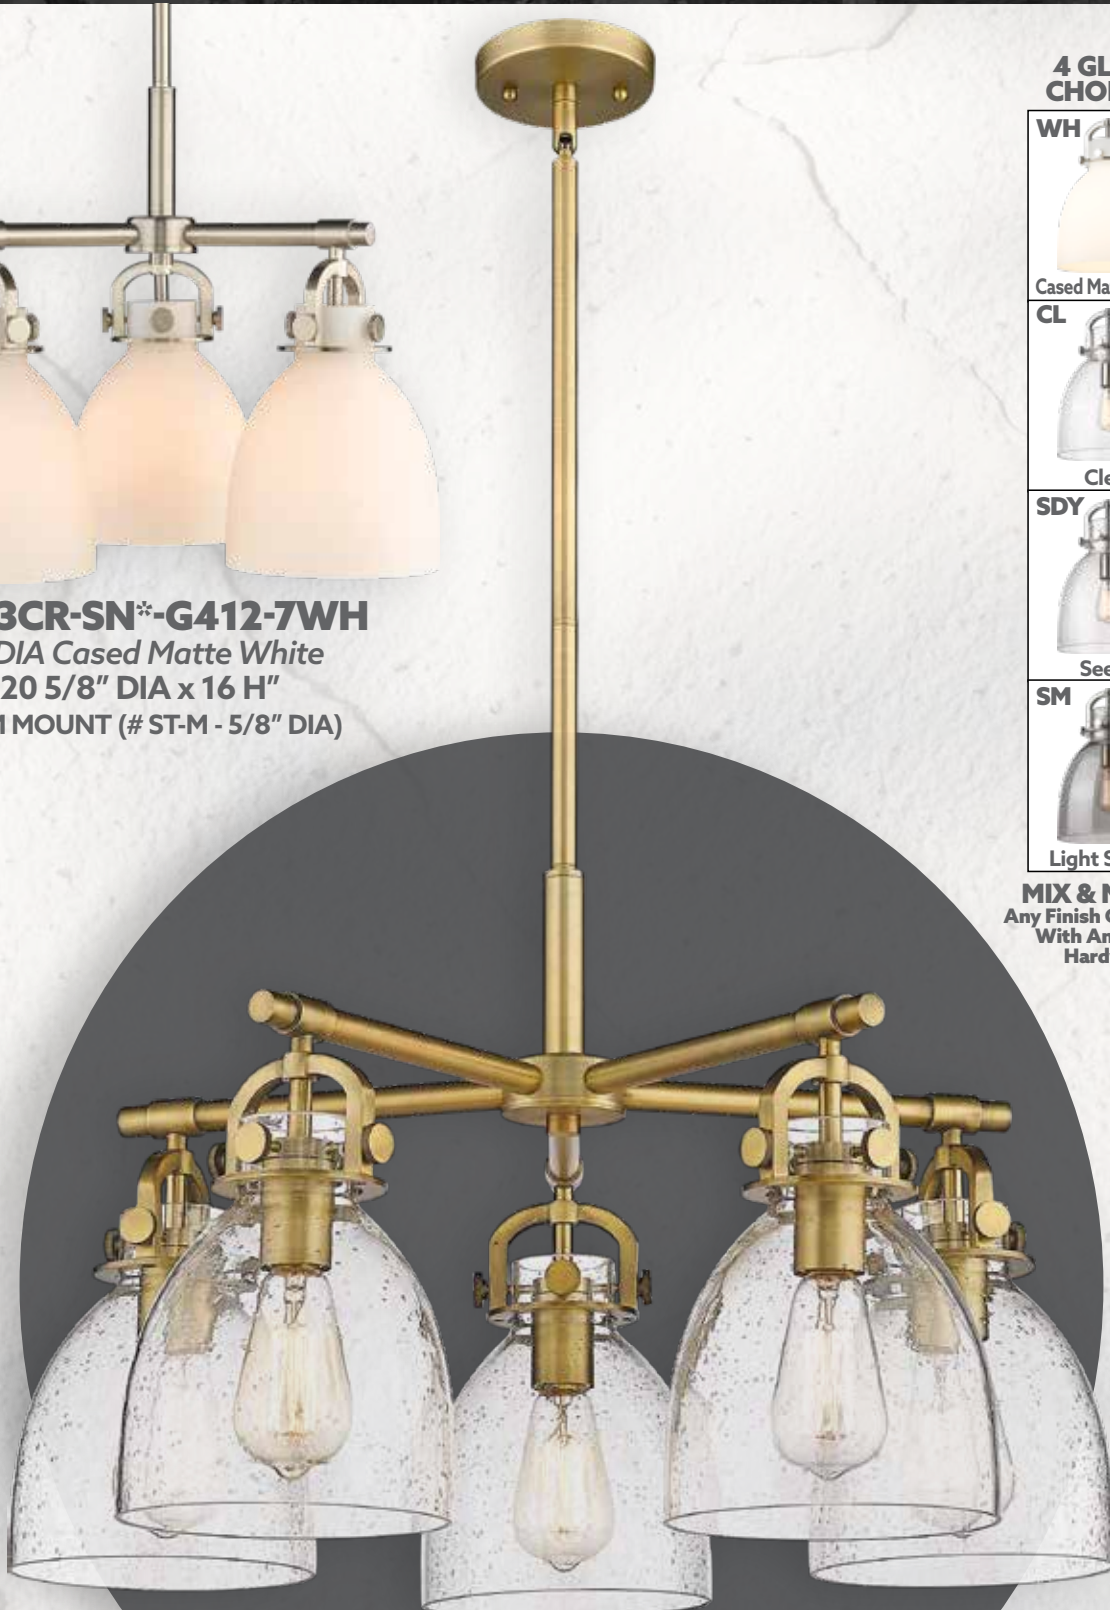

470

*AVAILABLE IN **4** FINISHES

100 WATT DAMP LOCATION RATED UL/CUL LISTED
LED AND INCANDESCENT BULBS SOLD SEPARATELY.

NEWTON GLASS SPHERE COLLECTION

BOLD ARCHITECTURAL DETAIL - HEAVY GLASS

FIXTURE SHOWN
410-3PL-SN-G410-18SM
CORD MOUNT

NEWTON GLASS BELL COLLECTION

BOLD ARCHITECTURAL DETAIL - HEAVY GLASS

BB

410-3CR-SN*-G412-7WH

7" DIA Cased Matte White

20 5/8" DIA x 16" H

STEM MOUNT (# ST-M - 5/8" DIA)

BK

PZ

SZ

410-5CR-BB*-G412-7SDY

7" DIA Seedy

26" DIA x 16" H

STEM MOUNT (# ST-M - 5/8" DIA)

4 GLASS CHOICES:

WH