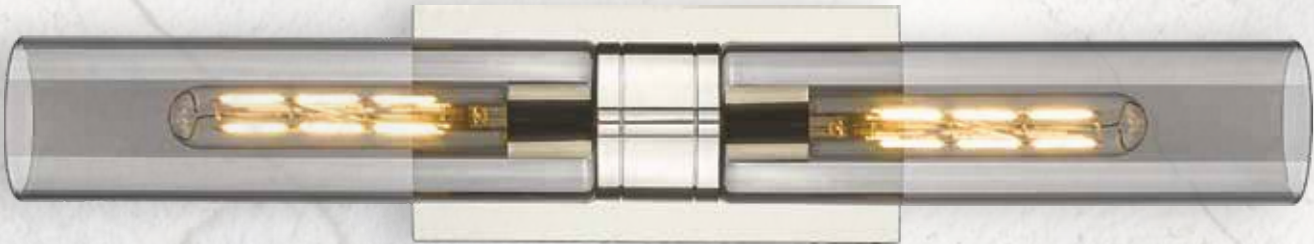

BOREAS COLLECTION 11"

VERSATILE DESIGN TO FIT MULTIPLE APPLICATIONS

7 GLASS CHOICES - 11" LONG

WH Cased Matte White	CL Clear	SDY Seedy	SM Light Smoke	DE Deco Swirl	SCL Striped Clear	SWH Striped White

MIX & MATCH
Any Finish Glass Shade With Any Finish Hardware

617-2W-PN*-G617-11SM

Light Smoke

24" W x 4 1/2" H x 5 1/2" EXT

Shown with BB-7T-LED Bulb (Medium Base)

Shown Horizontally