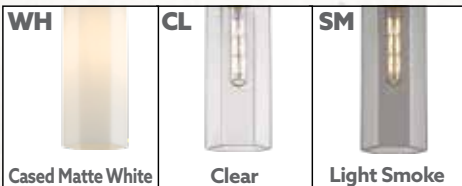

CLAVERACK COLLECTION 14"

FEATURES HEXAGON DESIGN DETAILS AND GLASS SHADES

3 GLASS CHOICES - 14" LONG

MIX & MATCH

Any Finish Glass Shade With Any Finish Hardware