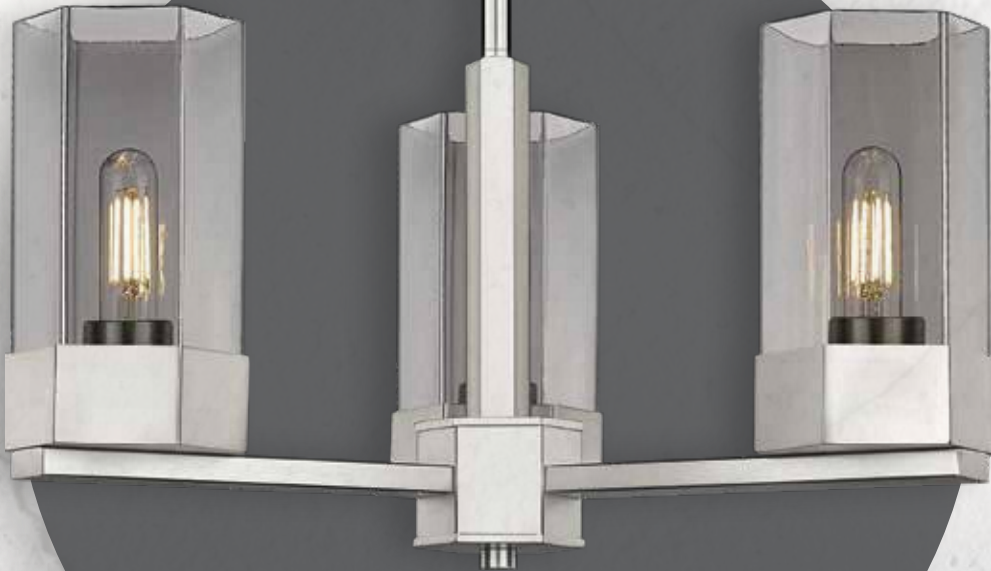

CLAVERACK COLLECTION 9"

FEATURES HEXAGON DESIGN DETAILS AND GLASS SHADES

BB

BK

PZ

SN

3 GLASS CHOICES - 9" LONG

WH	CL	SM
Cased Matte White	Clear	Light Smoke

MIX & MATCH
Any Finish Glass Shade With Any Finish Hardware

427-3CR-SN*-G427-9SM

Light Smoke
21 5/8" DIA x 19 7/8" H
STEM MOUNT (# ST-M - 5/8" DIA)
Shown with BB-10T-LED Bulbs
(Medium Base)