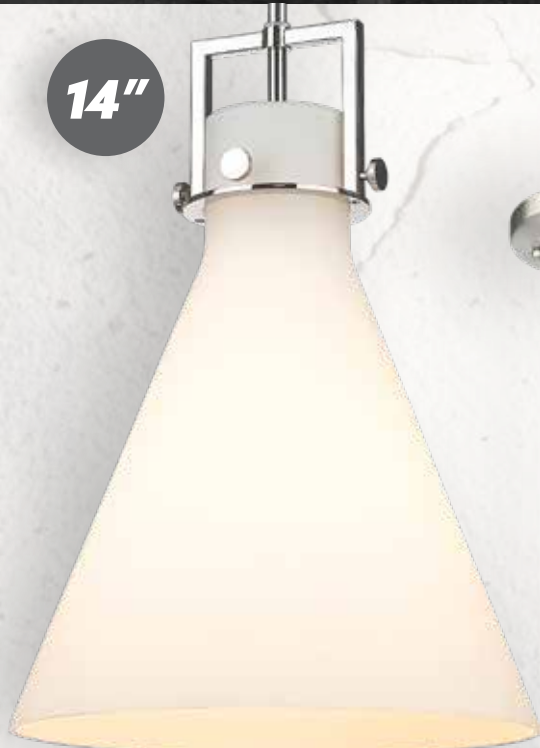

NEWTON GLASS CONE COLLECTION

BOLD ARCHITECTURAL DETAIL - HEAVY GLASS

14"

411-1SL-PN*-G411-14WH

Cased Matte White

14" DIA x 17" H

STEM MOUNT (# ST - 1/2" DIA)

4 GLASS CHOICES:

WH

Cased Matte White

CL

Clear

SDY

Seedy

SM

Light Smoke

MIX & MATCH
Any Finish Glass Shade
With Any Finish
Hardware

18"