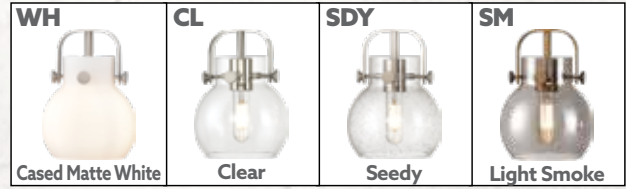

BK

SN

SN

PILASTER II SPHERE COLLECTION

GRAND STATEMENT - HEAVY GLASS

4 GLASS CHOICES - 6" DIA

MIX & MATCH

Any Finish Glass Shade With Any Finish Hardware