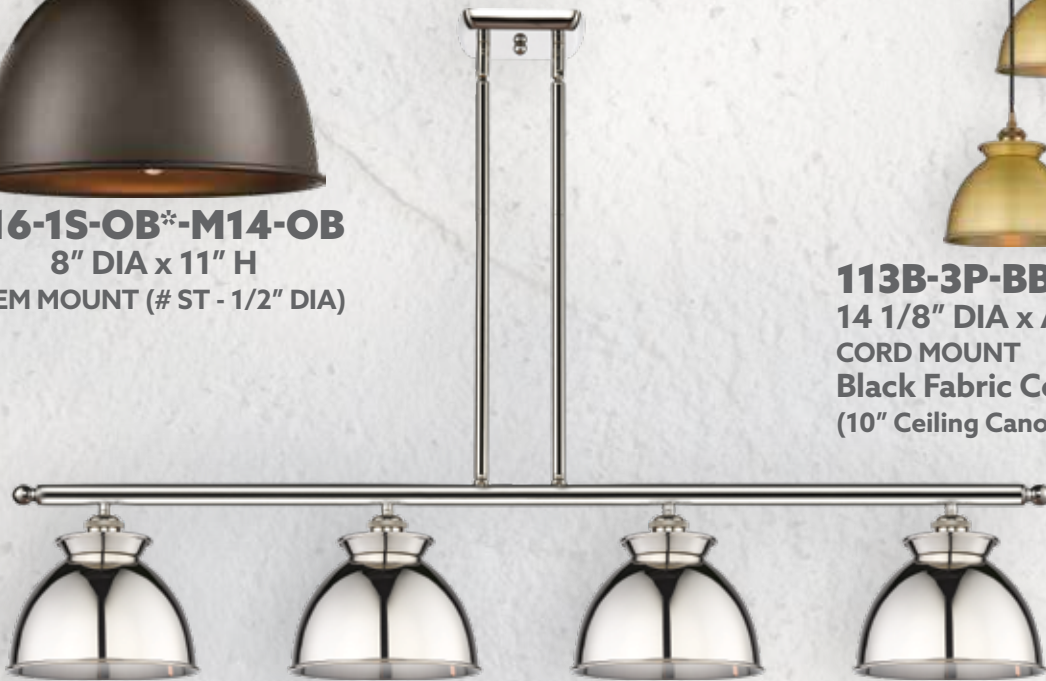

516-1C-AB*-M14-AB
 8" DIA x 13" H

113B-3P-BB*-M14-BB
 14 1/8" DIA x Adjustable Height
 CORD MOUNT
 Black Fabric Cord
 (10" Ceiling Canopy)

516-1S-OB*-M14-OB
 8" DIA x 11" H
 STEM MOUNT (# ST - 1/2" DIA)