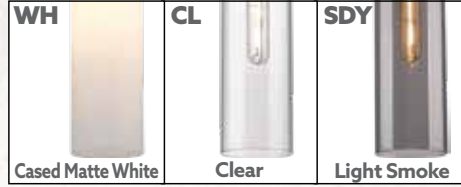

UTOPIA COLLECTION 15"

BOLD DESIGN & CLEAN ARCHITECTURAL ELEMENTS

BB

BK

PZ

SN

3 GLASS CHOICES - 15" LONG

MIX & MATCH
Any Finish Glass Shade With Any Finish Hardware