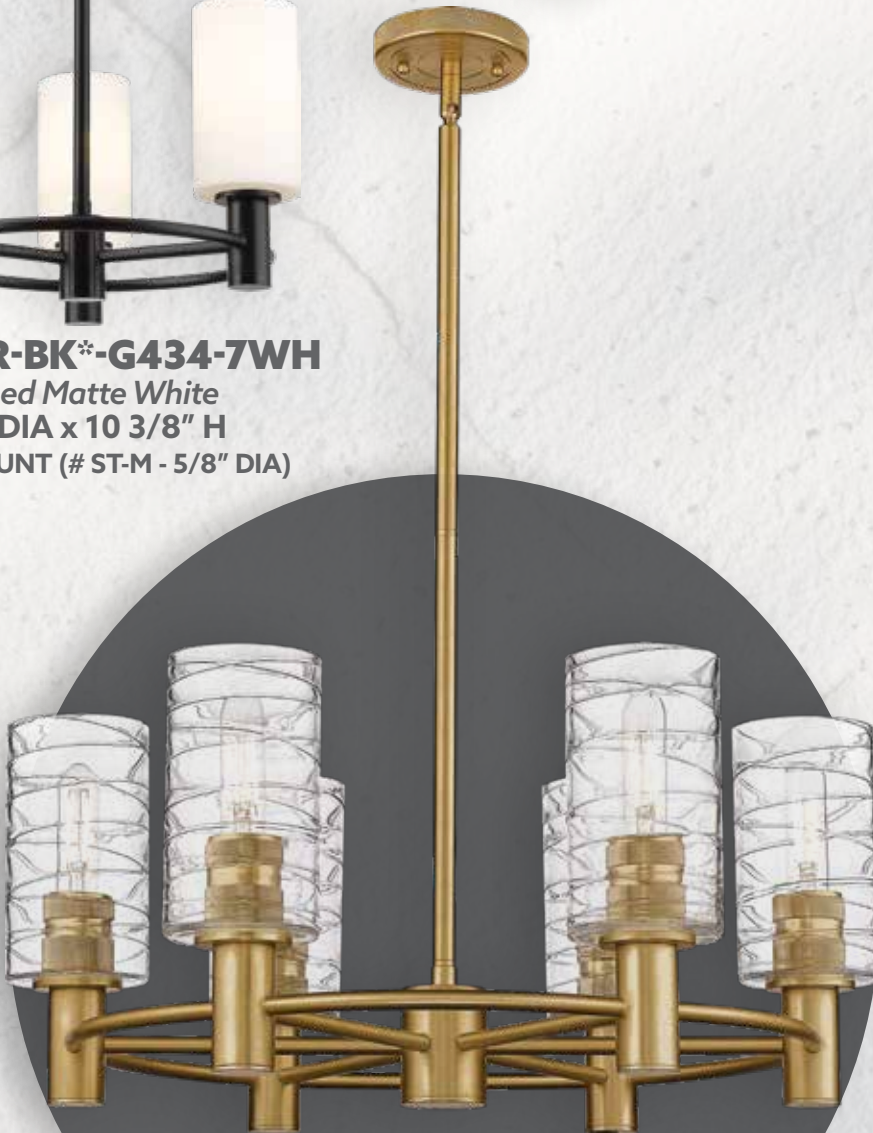

434-3F-SN*-G434-7SDY

Seedy
24" DIA x 13" H
SEMI-FLUSH MOUNT

BK

434-3CR-BK*-G434-7WH

Cased Matte White
18" DIA x 10 3/8" H
STEM MOUNT (# ST-M - 5/8" DIA)

PZ

434-6CR-BB*-G434-7DE

Deco Swirl
24" DIA x 10 3/8" H
STEM MOUNT (# ST-M - 5/8" DIA)