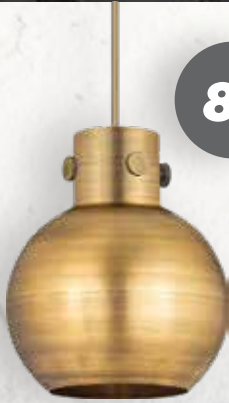

NEWTON METAL SPHERE COLLECTION

BOLD ARCHITECTURAL DETAIL - HEAVY SPUN METAL SHADES

BB

8"

410-1PS-BB*-M410-8BB

8" DIA x 9 3/8" H
CORD MOUNT
Gold Fabric Cord

18"