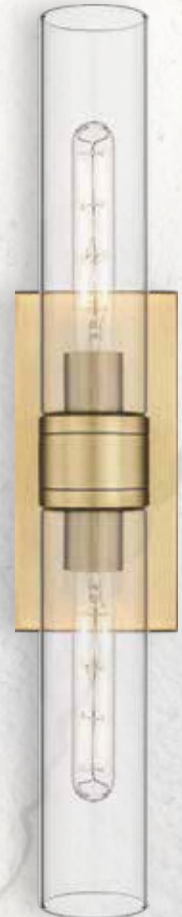

617-2W-BB*-G617-11CL
Clear