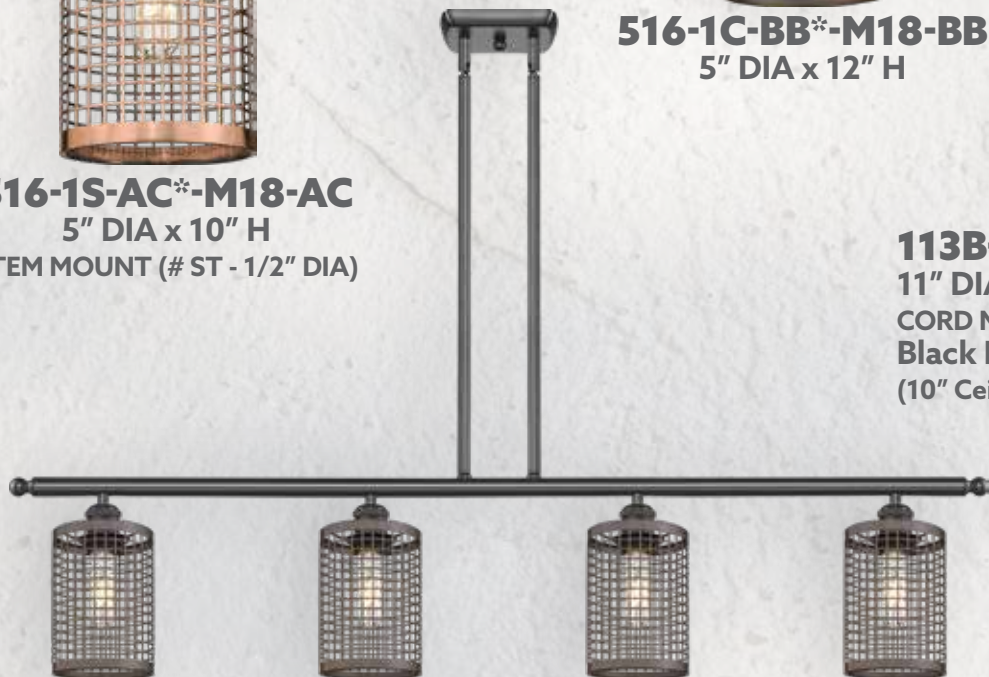

516-1S-AC*-M18-AC
5" DIA x 10" H
STEM MOUNT (# ST - 1/2" DIA)

516-1C-BB*-M18-BB
5" DIA x 12" H

113B-3P-BB*-M18-BB
11" DIA x Adjustable Height
CORD MOUNT
Black Fabric Cord
(10" Ceiling Canopy)

516-4I-OB*-M18-OB
48" LONG x 5" W x 10" H
STEM MOUNT (# ST-M - 5/8" DIA)