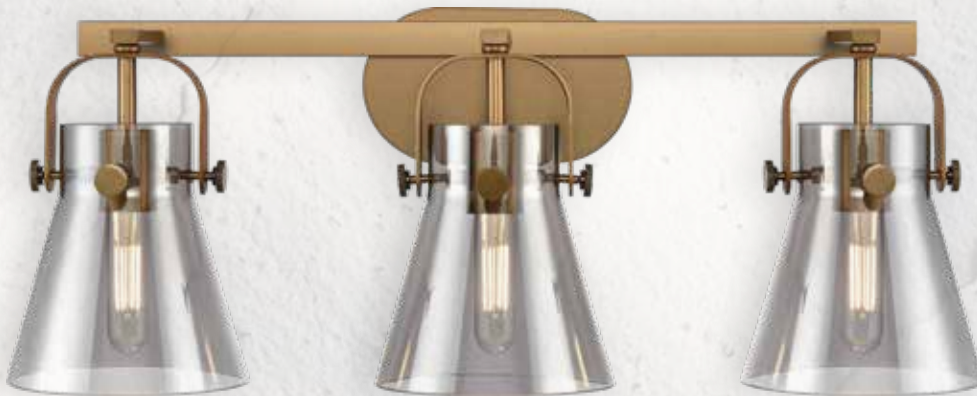

423-3W-PN*-G411-6SM

Light Smoke

27" W x 10 1/8" H x 7 5/8" EXT