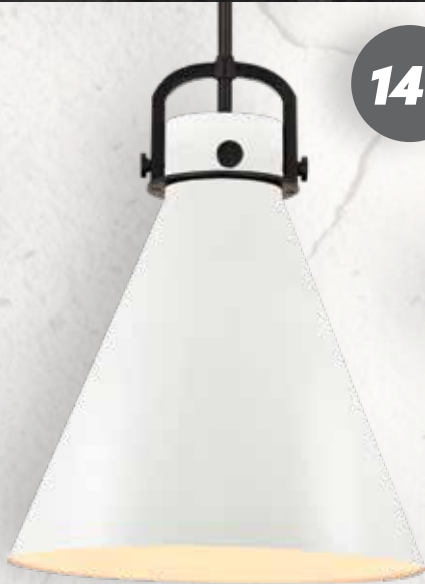

STEMS
Included:
2-12" &
1-6"

500

*AVAILABLE IN **4** FINISHES

100 WATT DAMP LOCATION RATED UL/CUL LISTED
LED AND INCANDESCENT BULBS SOLD SEPARATELY.

NEWTON METAL CONE COLLECTION

BOLD ARCHITECTURAL DETAIL - HEAVY SPUN METAL SHADES