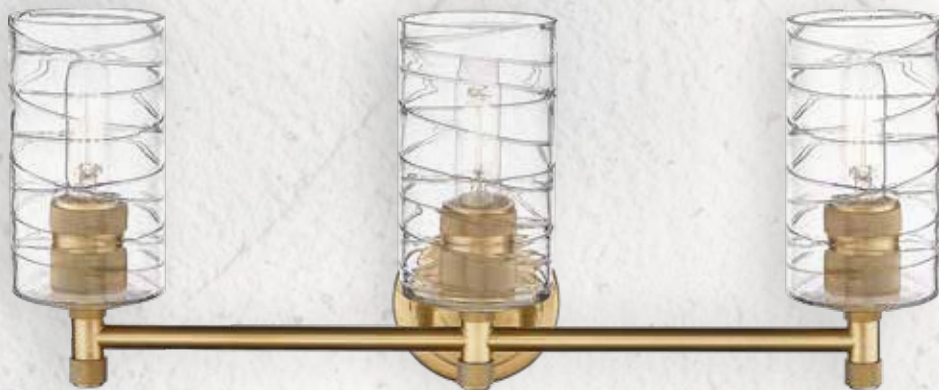

434-3W-BB*-G434-7DE
Deco Swirl
23 7/8" W x 10 1/8" H x 6 1/2" EXT