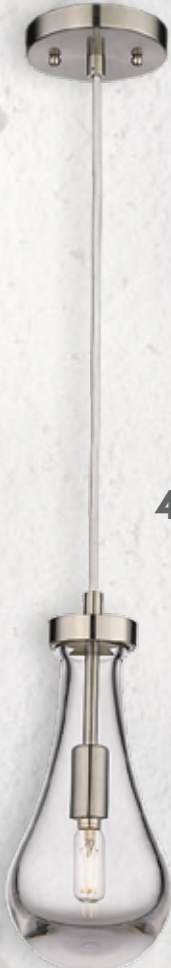

GRACEFULL DESIGN UTILIZING HEAVY THICK GLASS

BB

BK

PN

SN

451-1P-BB*-G451-5CL
Clear
 Gold Fabric Cord

451-1P-BK*-G451-5SM
Light Smoke
 Black Fabric Cord

451-1P-SN*-G451-5CL
Clear
 Silver Fabric Cord