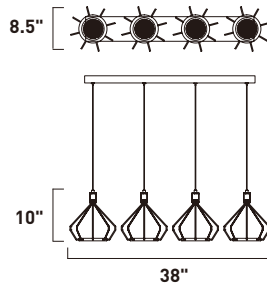

E30621-PC
Pendant
A