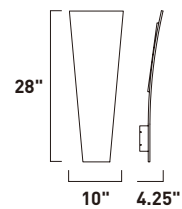

ITEM #	FINISH	LAMPING	DIMENSION	HCO	CRI	LUMENS	Additional Information
A	E41497	BZ, SA, WT	24W LED 3000K (Integrated)	8"W x 20"H x 4"Ext.	16"	90	1680	
B	E41499	BZ, SA, WT	28W LED 3000K (Integrated)	10"W x 28"H x 4.25"Ext.	24"	90	1960	

Finish options: Bronze (BZ) Satin Aluminum (SA) White (WT)