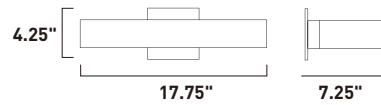

E41323-BZ, -SA
Interior/Exterior Wall Sconce

B