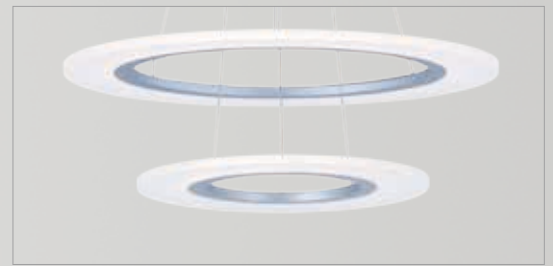

E22664-11MS
Pendant

A

ITEM #	FINISH	LAMPING	DIMENSION	LUMENS			Additional Information
				CRI	INIT.	DEL.	
A E22664	11MS	105W LED 3000K (Integrated)	30"W x 28"H x 183"OAH	80+	7350	4035	

Finish: Matte White Acrylic (11) Matte Silver (MS)