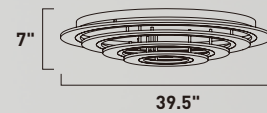

E22668-11MS
Flush Mount
C

	ITEM #	FINISH	LAMPING	DIMENSION	LUMENS			Additional Information
					CRI	INIT.	DEL.	
B	E22667	11MS	68W LED 3000K (Integrated)	31.5"W x 5.75"H	80+	4760	3200	LED
C	E22668	11MS	116W LED 3000K (Integrated)	39.5"W x 7"H	80+	8120	4890	LED

Finish: Matte White Acrylic (11) Matte Silver (MS)