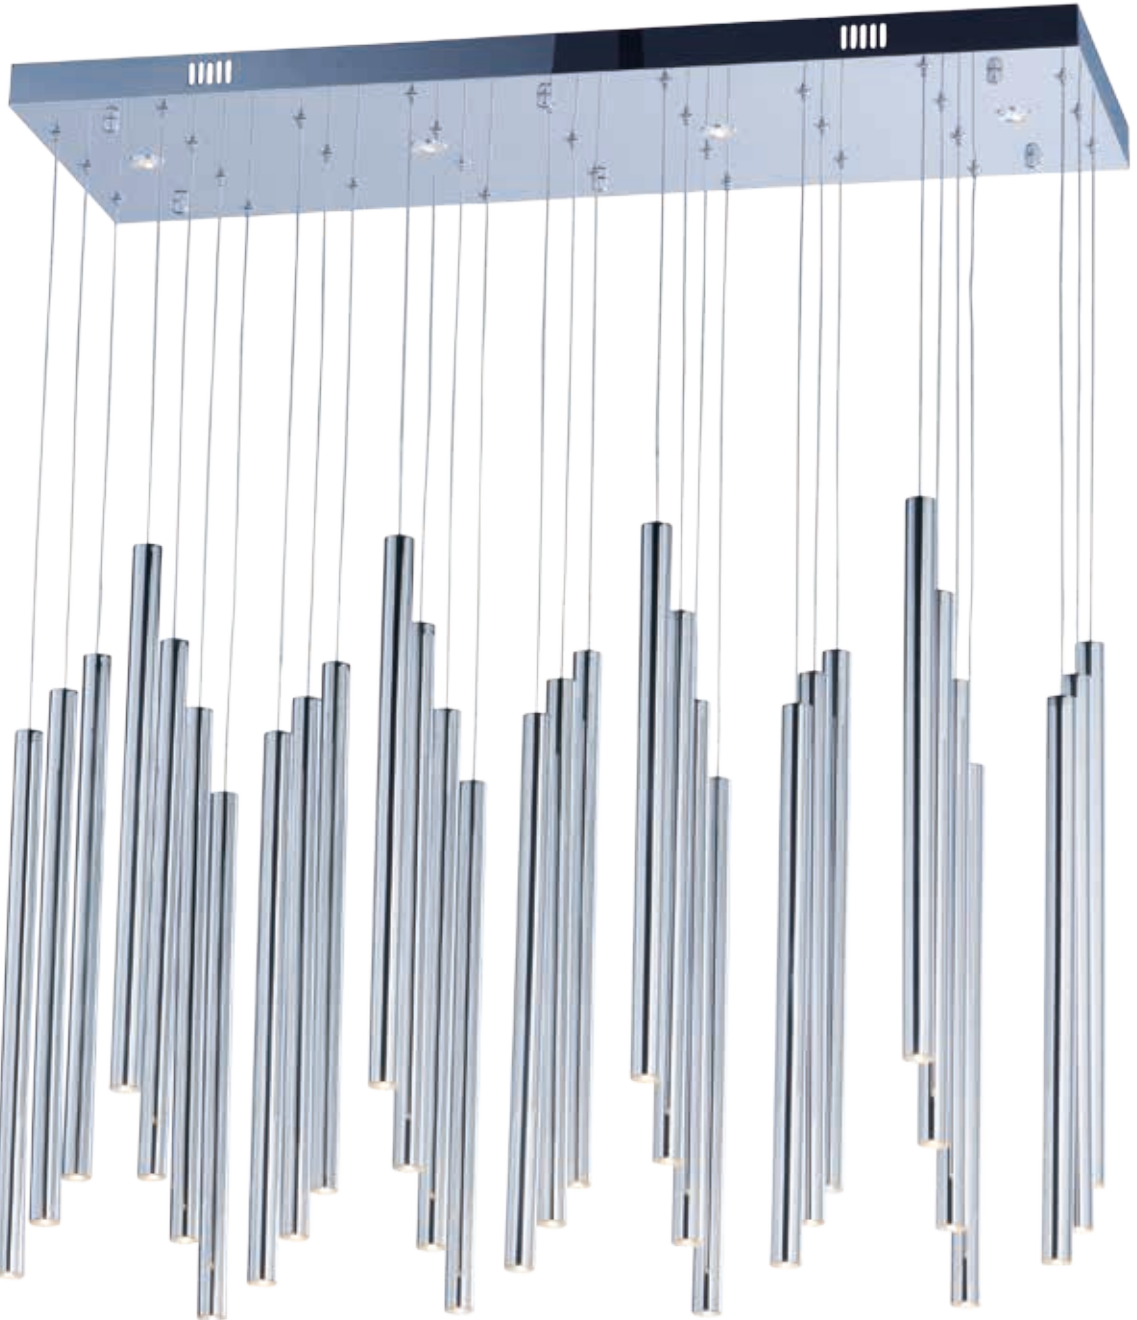

FLUTE

- Elongated metal tubes with replaceable integrated LED modules
- Variety of finishes from Rose Gold to Polished Chrome
- 3000K Color Temperature, CRI 90+
- Most units Dimmable with Triac Dimmer

E10010-PC, -RG
Pendant

A