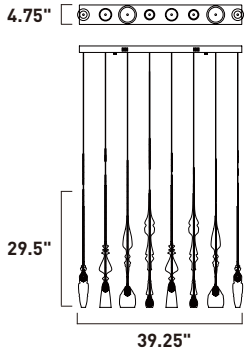

ITEM #	FINISH	LAMPING	DIMENSION	CRI	LUMENS	Additional Information
A	E20746	18PC	8 x 3W LED 3000K (Integrated)	39.25"L x 4.75"W x 29.5"H x 149"OAH	90+	1680	

Finish: Clear glass (18) Polished Chrome (PC)