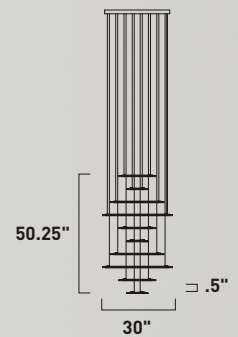

E22665-11MS
Pendant
A