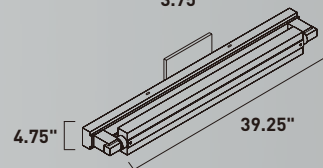

E32373-18PC
Wall Sconce
B