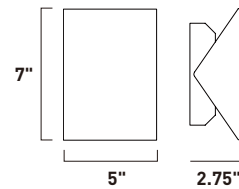

ITEM #	FINISH	LAMPING	DIMENSION	HCO	CRI	LUMENS	INIT.	DEL.	Additional Information
B E41333	SA, WT	8W LED 3000K (Integrated)	5"W x 7"H x 2.75"Ext.	3.5"	90	560	170	Dim. with ELV dimmer	

Finish options: Satin Aluminum (SA) White (WT)