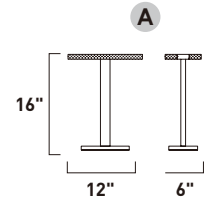

E41608-SA, -WT
Table Lamp