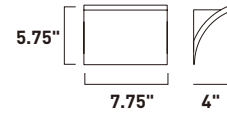

E41485-BZ, -SA, -WT
Interior/Exterior Wall Sconce

B

E41486-BZ, -SA, -WT
Interior/Exterior Wall Sconce

C