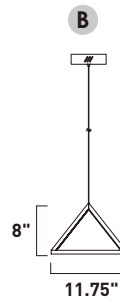

E20815-PC, -RG
Pendant