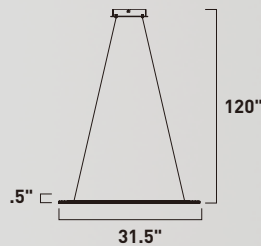

ITEM #	FINISH	LAMPING	DIMENSION	LUMENS			Additional Information
					CRI	INIT.	DEL.	
B	E22653	11MS	24W LED 3000K (Integrated)	23.75"W x .5"H x 120"OAH	80+	1680	1280	
C	E22654	11MS	32W LED 3000K (Integrated)	31.5"W x .5"H x 120"OAH	80+	2240	1810	

Finish: Matte White Acrylic (11) Matte Silver (MS)