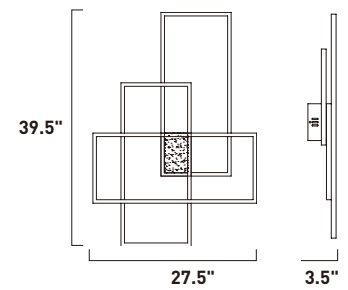

CONVERGE

- Unique wall decor with integrated LED
- Metalwork finished in Black
- 3000K Color Temperature, CRI 90+
- Dimmable with Triac Dimmer

E20708-BK
Wall Mount

A

	ITEM #	FINISH	LAMPING	DIMENSION	HCO	CRI	LUMENS	Additional Information
A	E20708	BK	55W LED 3000K (Integrated)	27.5"W x 39.5"H x 3.5"Ext.	24"	90+	3850	

Finish: Black (BK)