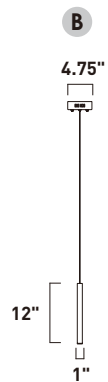

ITEM #	FINISH	LAMPING	DIMENSION	CRI	LUMENS	Additional Information
B	E10001	PC, RG	1W COB LED 3000K (Integrated)	4.75"W x 12"H x 130"OAH	90+	70	LED ↑ (120°)
C	E10002	PC, RG	1W COB LED 3000K (Integrated)	4.75"W x 23.75"H x 141.75"OAH	90+	70	LED ↑ (120°)

Finish options: Polished Chrome (PC) Rose Copper (RG)