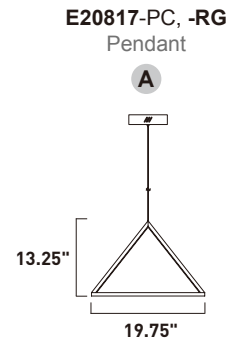

PYRAMID

- Inset integrated LEDs in triangular shaped structure
- Metalwork in your choice of Rose Gold or Polished Chrome
- 3000K Color Temperature, CRI 90
- Dimmable with Triac Dimmer

	ITEM #	FINISH	LAMPING	DIMENSION	CRI	LUMENS	Additional Information
A	E20817	PC, RG	35W LED 3000K (Integrated)	19.75"W x 13.25"H x 130"OAH	90	2450	

Finish options: Polished Chrome (PC) Rose Gold (RG)