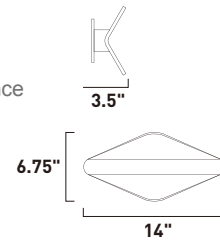

E41324-BZ, -SA
Interior/Exterior Wall Sconce

A

E41323-BZ, -SA
Interior/Exterior Wall Sconce

B

E41318-BZ, -SA
Interior/Exterior Wall Sconce

C

• View of LED lamp, provides up and down light

	ITEM #	FINISH	LAMPING	DIMENSION	HCO	CRI	LUMENS	Additional Information
A	E41324	BZ, SA	8.9W LED 3000K (Integrated)	17.75"W x 4.25"H x 7.25"Ext.	2.16"	80+	560	
B	E41323	BZ, SA	2.7W LED 3000K (Integrated)	6"W x 4.25"H x 7.25"Ext.	2.16"	80+	560	
C	E41318	BZ, SA	6W LED 3000K (Integrated)	14"W x 6.75"H x 3.5"Ext.	3.44"	80+	420	