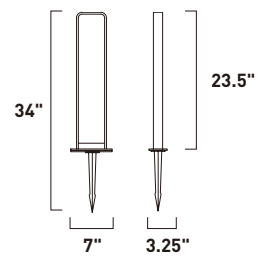

- Includes ground spike anchor bolts

	ITEM #	FINISH	LAMPING	DIMENSION	CRI	LUMENS	Additional Information
D	E41360	BZ, SA	7W LED 3000K (Integrated)	8.75"W x 20"H	80+	490	
E	E41367	BZ, SA	3W LED 3000K (Integrated)	6"W x 23.5"H	80+	210	
F	E41371	BZ, SA	3W LED 3000K (Integrated)	7"W x 23.5"H	80+	210	

Finish options: Bronze (BZ) Satin Aluminum (SA)