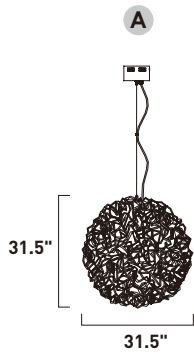

E32576-PC
Pendant