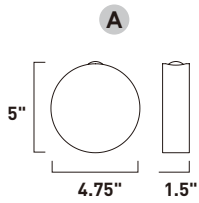

E41540-SA, -WT
1-Light Interior/Exterior Wall Sconce