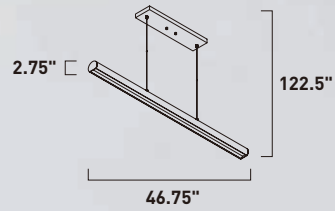

ITEM #	FINISH	LAMPING	DIMENSION	CRI	LUMENS	Additional Information
A	E41467	SA, WT	30W LED 3000K (Integrated)	46.75"W x 4.5"W x 2.75"H x 122.5"OAH.	90	2100	

Finish options: Satin Aluminum (SA) White (WT)