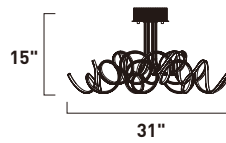

E21410-PC
Flush Mount

B

	ITEM #	FINISH	LAMPING	DIMENSION	CRI	LUMENS	Additional Information
B	E21410	PC	90.7W PCB LED 3000K (Integrated)	31"W x 15"H	80+	6350	

Finish: Polished Chrome (PC)