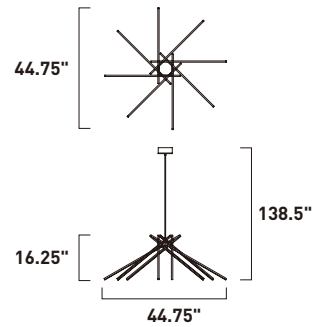

ITEM #	FINISH	LAMPING	DIMENSION	CRI	LUMENS	Additional Information
A	E41443	SA, WT	23W LED 3000K (Integrated)	44.5"L x 44.5"W x 20.25"H x 135.25"OAH	90	1610	
B	E41445	SA, WT	27W LED 3000K (Integrated)	44.75"L x 44.75"W x 16.25"H x 138.5"OAH	90	1890	

Finish options: Satin Aluminum (SA) White (WT)