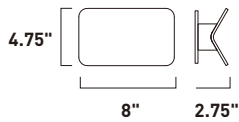

E41308-BZ, -SA
Interior/Exterior Wall Sconce

D