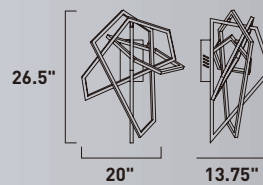

E22674-PC
Wall Mount

B