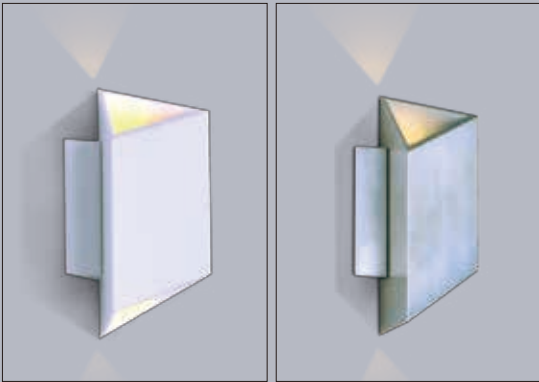

ALUMILUX

- Available in various shapes and finishes
- Cast and Machined Aluminum
- 3000K Color Temperature
- CRI 90
- Dimmable with Electronic Low Voltage dimmer

ITEM #	FINISH	LAMPING	DIMENSION	HCO	CRI	LUMENS		Additional Information
						INIT.	DEL.	
A E41373	SA, WT	7W LED 3000K (Integrated)	7"W x 8.5"H x 2.5"Ext.	4.25"	90	490	460	Dim. with triac dimmer

Finish options: Satin Aluminum (SA) White (WT)