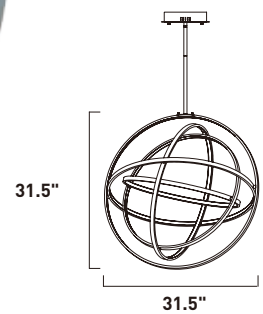

E24785-BK, -PC
Pendant

B

ITEM #	FINISH	LAMPING	DIMENSION	CRI	LUMENS	Additional Information
B E24785	BK, PC	78W LED 3000K (Integrated)	31.5"W x 31.5"H x 76"OAH	80	5500	Includes One 6" Stem (ESTR06006BK-AN, PC-AN) Includes Three 12" Stems (ESTR06012BK-AN, PC-AN)

Finish options: Black (BK) Polished Chrome (PC)