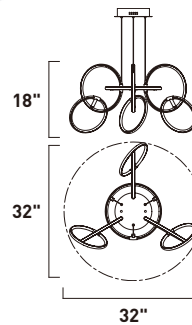

E24725-BKPC
Pendant

ITEM #	FINISH	LAMPING	DIMENSION	CRI	LUMENS	Additional Information
A E24725	BKPC	81W LED 3000K (Integrated)	32"W x 18"H x 133.5"OAH	80	5700	

Finish: Black/Polished Chrome (BKPC)