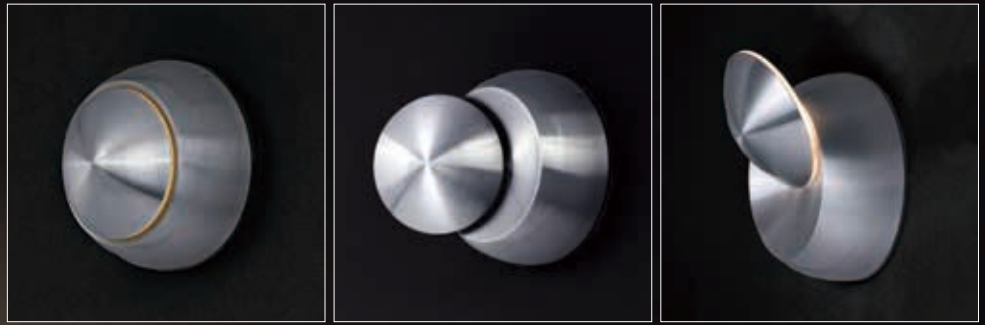

ALUMILUX

- Available in various sizes and finishes
- Machined Aluminum
- 3000K Color Temperature
- CRI 90
- Dimmable with ELV dimmer

- Adjustable
- Indirect