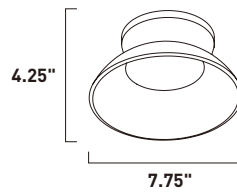

E41470-WT
Flush/Wall Mount

B

• Wall Mount Option

ITEM #	FINISH	LAMPING	DIMENSION	CRI	LUMENS		Additional Information
					INIT.	DEL.	
B E41470	WT	15W COB LED 3000K (Integrated)	7.75"W x 4.25"H	90	1350	1150	Dimmable with ELV dimmer

Finish: White (WT)