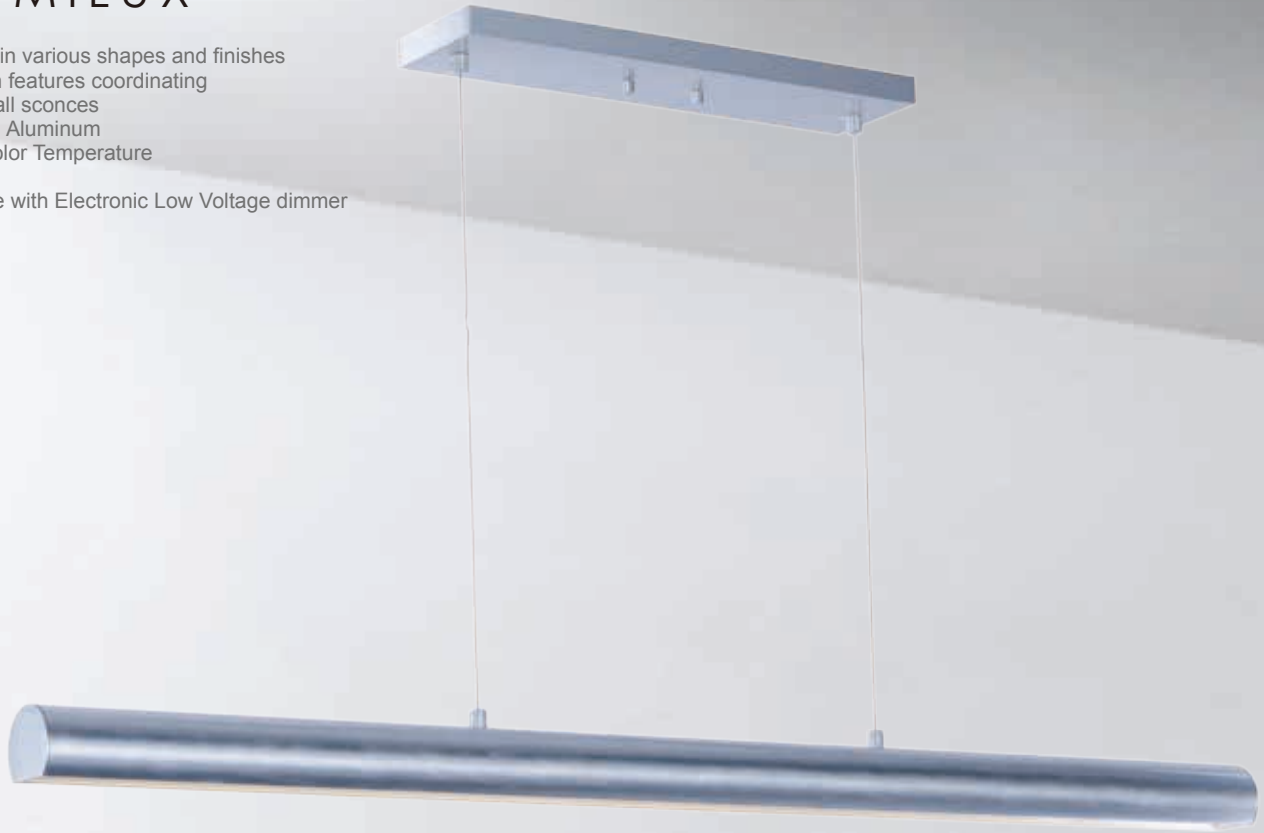

ALUMILUX

- Available in various shapes and finishes
- Collection features coordinating interior wall sconces
- Machined Aluminum
- 3000K Color Temperature
- CRI 90
- Dimmable with Electronic Low Voltage dimmer

E41467-SA, -WT
Pendant

A