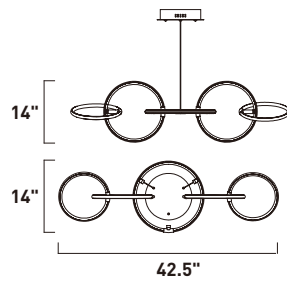

E24726-BKPC
Pendant

	ITEM #	FINISH	LAMPING	DIMENSION	CRI	LUMENS	Additional Information
A	E24726	BKPC	59W LED 3000K (Integrated)	42.5"L x 14"W x 14"H x 128"OAH	80	4130	

Finish: Black/Polished Chrome (BKPC)