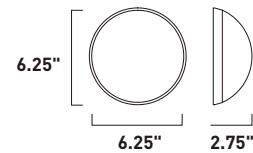

ITEM #	FINISH	LAMPING	DIMENSION	HCO	CRI	LUMENS	Additional Information
B	E41504	BZ, SA, WT	12W LED 3000K (Integrated)	7.75"W x 7.75"H x 2.25"Ext.	4"	90	840	
C	E41502	BZ, SA, WT	8W LED 3000K (Integrated)	6.25"W x 6.25"H x 2.75"Ext.	3.25"	90	560	

Finish options: Bronze (BZ) Satin Aluminum (SA) White (WT)