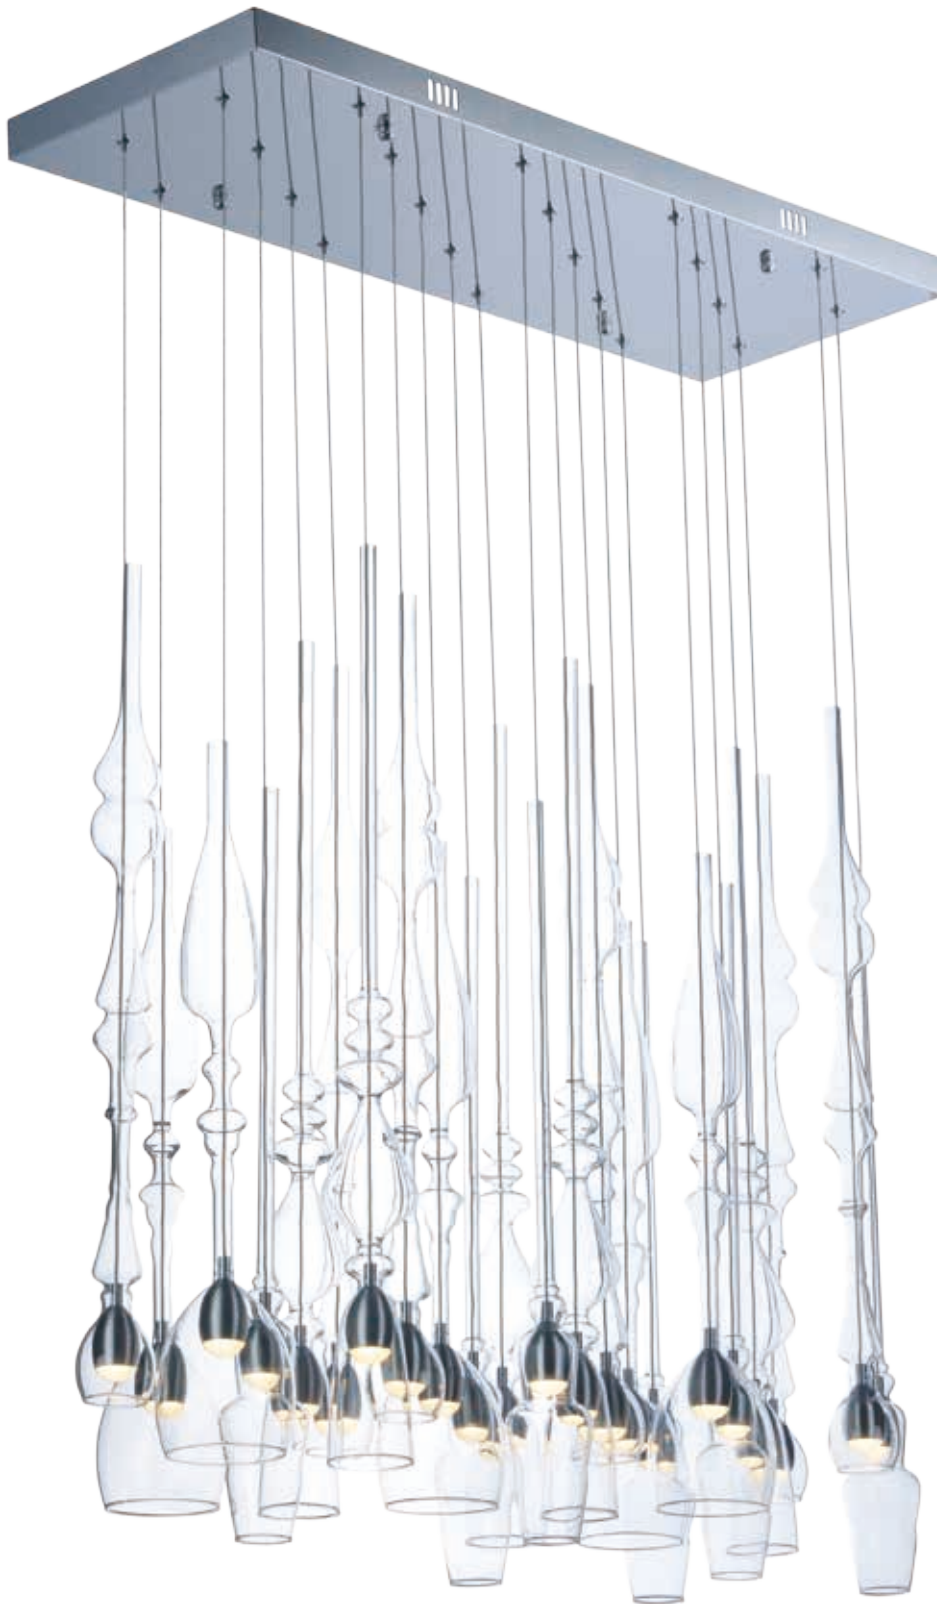

ANASTASIA

- Clear blown glass fonts of various sizes and shapes
- Replaceable Integrated LED modules
- Metalwork finished in Polished Chrome
- 3000K Color Temperature, CRI 90+
- Dimmable with Triac Dimmer

E20748-18PC
Pendant