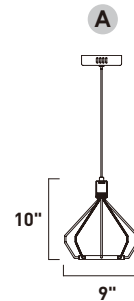

TILT

- Edge lit LED discs suspended in metal cages
- Adjustable to direct the light
- Up and down light
- 3000K Color Temperature, CRI 80
- Dimmable with Triac Dimmer

	ITEM #	FINISH	LAMPING	DIMENSION	CRI	LUMENS	Additional Information
A	E30621	PC	1 x 6.5W LED 3000K (Integrated)	9"W x 10"H x 128"OAH	80	460	
B	E30624	PC	4 x 6.5W LED 3000K (Integrated)	38"L x 8.5"W x 10"H x 128"OAH	80	1820	

Finish: Polished Chrome (PC)