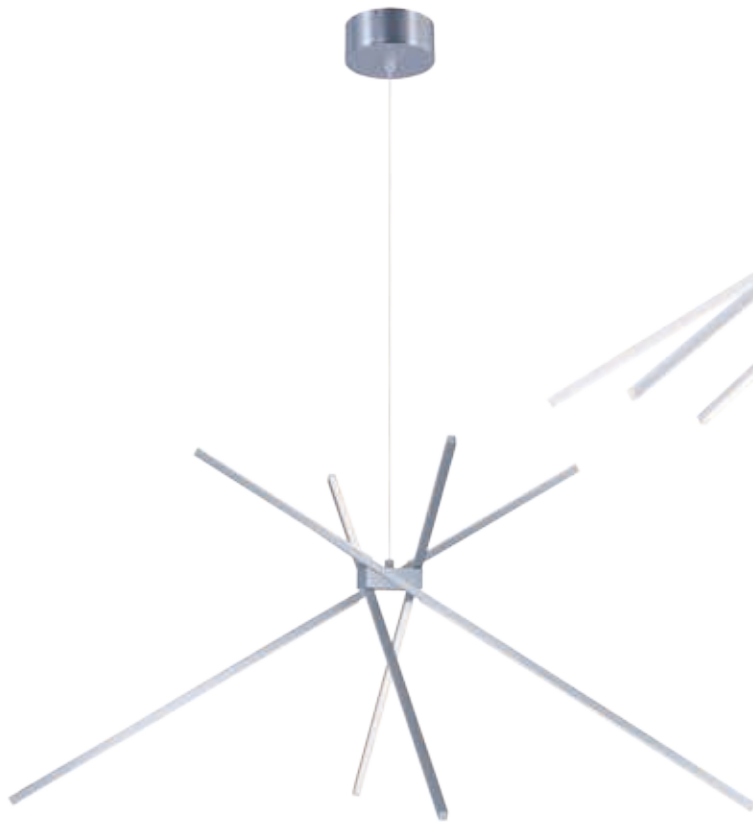

ALUMILUX

- Available in various shapes and finishes
- Coordinating wall sconce available
- Machined Aluminum
- 3000K Color Temperature
- CRI 90
- Dimmable with Electronic Low Voltage dimmer

E41443-SA, -WT
Pendant

A