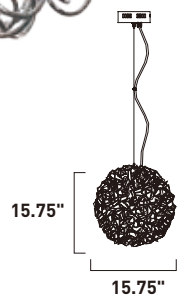

E32572-PC
Pendant
C

	ITEM #	FINISH	LAMPING	DIMENSION	CRI	LUMENS		Additional Information
						INIT.	DEL.	
B	E32574	PC	12 x 1.2W LED G4 3000K (Incl.)	23.5"W x 23.5"H x 134"OAH	80+	1250	1200	
C	E32572	PC	8 x 1.2W LED G4 3000K (Incl.)	15.75"W x 15.75"H x 125"OAH	80+	850	800	

Finish: Polished Chrome (PC)