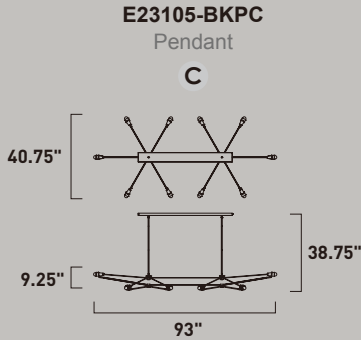

BOUNCE

- Carefully balanced wire suspension
- Two tone Black and Polished Chrome finish
- 3000K Color Temperature
- CRI 90
- Dimmable with Triac dimmers

ITEM #	FINISH	LAMPING	DIMENSION	LUMENS			Additional Information	
				CRI	INIT.	DEL.		
A	E23100	BKPC	6 x 8W COB LED 3000K (Integrated)	35.5"L x 28.5"W x 7.75"H x 39.75"OAH	90	3360	3000	Includes One 6" Stem (ESTR05006BK-SG) Includes Two 12" Stems (ESTR05012BK-SG)
B	E23103	BKPC	6 x 8W COB LED 3000K (Integrated)	55.25"L x 40.75"W x 9.25"H x 40.5"OAH	90	3360	3000	Includes One 6" Stem (ESTR05006BK-SG) Includes Two 12" Stems (ESTR05012BK-SG)
C	E23105	BKPC	10 x 8W COB LED 3000K (Integrated)	93"L x 40.75"W x 9.25"H x 38.75"OAH	90	5600	5000	Includes Two 6" Stems (ESTR05006BK-SG) Includes Four 12" Stems (ESTR05012BK-SG)

Finish: Black/Polished Chrome (BKPC)