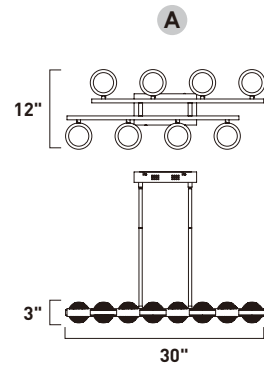

E30618-91PC
Pendant

	ITEM #	FINISH	LAMPING	DIMENSION	CRI	LUMENS	Additional Information
A	E30618	91PC	8 x 4.5W LED 3000K (Integrated)	30"L x 12"W x 3"H x 46.25"OAH	80	2520	Includes Two 6" Stems (ESTR05006PC-DZ) Includes Six 12" Stems (ESTR05012PC-DZ)

Finish: Bubble glass (91) Polished Chrome (PC)