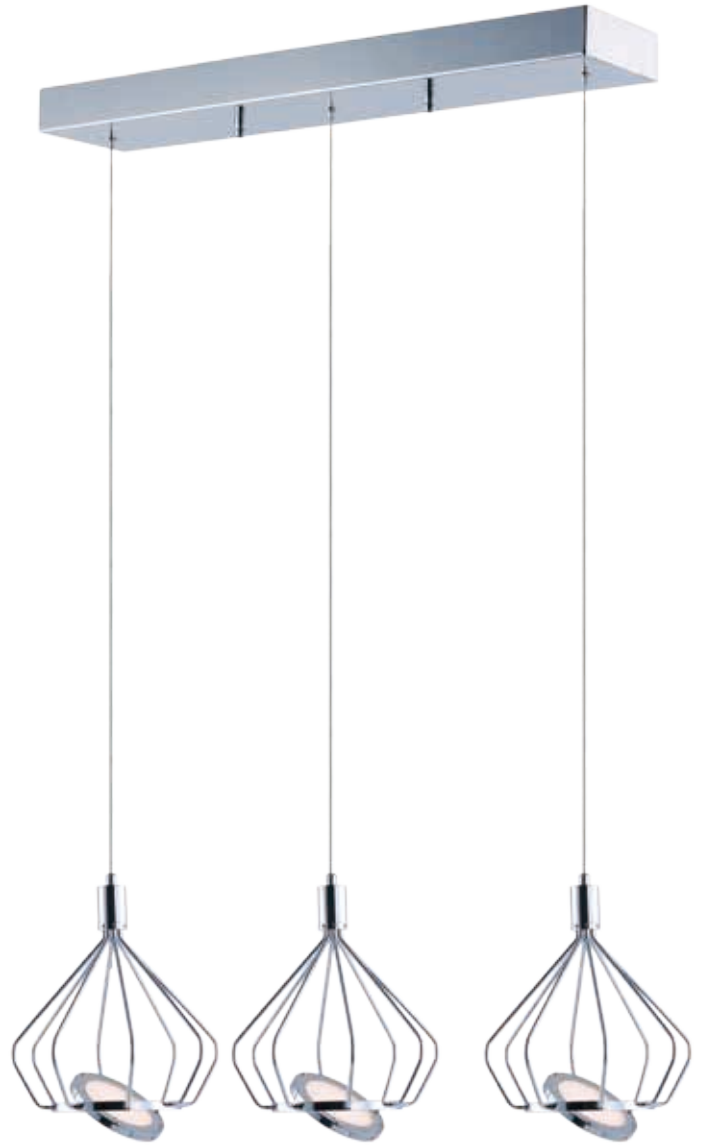

E30622-PC
Pendant

D