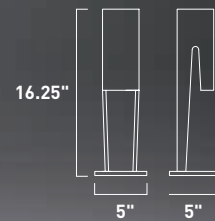

A

• View from Top