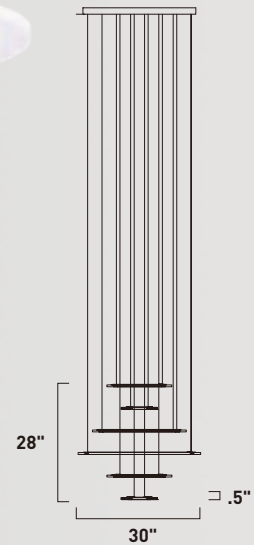

E22664-11MS
Pendant

A

ITEM #	FINISH	LAMPING	DIMENSION	LUMENS			Additional Information
				CRI	INIT.	DEL.	
A E22664	11MS	105W LED 3000K (Integrated)	30"W x 28"H x 183"OAH	80+	7350	4035	

Finish: Matte White Acrylic (11) Matte Silver (MS)