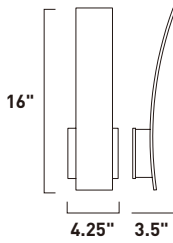

E41312-WT
Interior/Exterior Wall Sconce

B