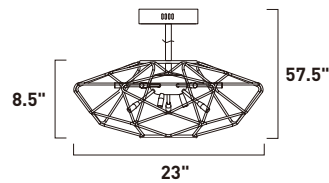

E22918-BKPC
Pendant

A

ITEM #	FINISH	LAMPING	DIMENSION	LUMENS		Additional Information	
				CRI INIT.	DEL.		
A E22918	BKPC	12 x 1.2W LED G4 3000K (Incl.)	23"W x 8.5"H x 57.5"OAH	80	1320	1200	Includes One 6" Stem (ESTR06206BK-DZ) Includes Three 12" Stems (ESTR06212BK-DZ)

Finish: Black/Polished Chrome (BKPC)

E22910-BKPC
Pendant

E22912-BKPC
Pendant

ITEM #	FINISH	LAMPING	DIMENSION	LUMENS		Additional Information		
				CRI	INIT. DEL.			
B	E22910	BKPC	12 x 1.2W LED G4 3000K (Incl.)	20.5"W x 15.5"H x 67"OAH	80	1320	1200	Includes One 6" Stem (ESTR06206BK-DZ) Includes Three 12" Stems (ESTR06212BK-DZ)
C	E22912	BKPC	18 x 1.2W LED G4 3000K (Incl.)	26"W x 26"H x 74"OAH	80	2200	2000	Includes One 6" Stem (ESTR06206BK-DZ) Includes Three 12" Stems (ESTR06212BK-DZ)