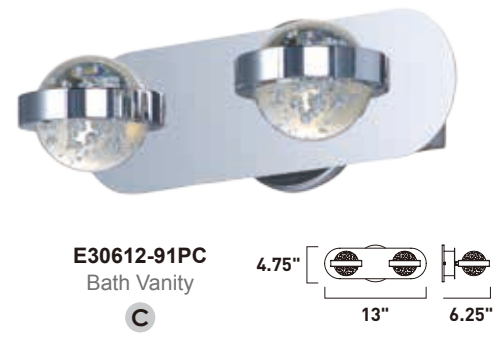

ITEM #	FINISH	LAMPING	DIMENSION	HCO	LUMENS	Additional Information
B	E30611	91PC 1 x 4.5W LED 3000K (Integrated)	4.75"W x 4.75"H x 5.5"Ext.	2.25"	320	
C	E30612	91PC 2 x 4.5W LED 3000K (Integrated)	13"W x 4.75"H x 6.25"Ext.	2.25"	630	
D	E30613	91PC 3 x 4.5W LED 3000K (Integrated)	20.25"W x 4.75"H x 6.25"Ext.	2.25"	950	
E	E30614	91PC 4 x 4.5W LED 3000K (Integrated)	28"W x 4.75"H x 6.25"Ext.	2.25"	1260	
F	E30615	91PC 5 x 4.5W LED 3000K (Integrated)	35.75"W x 4.75"H x 6.25"Ext.	2.25"	1580	

Finish: Etched/Bubble glass (89) Polished Chrome (PC)