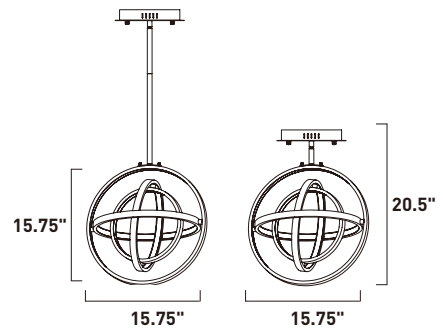

ITEM #	FINISH	LAMPING	DIMENSION	CRI	LUMENS	Additional Information
B E24783	BK, PC	29W LED 3000K (Integrated)	15.75"W x 15.75"H x 59.75"OAH	80	2020	Includes One 6" Stem (ESTR06006BK-AN, PC-AN) Includes Three 12" Stems (ESTR06012BK-AN, PC-AN)

Finish options: Black (BK) Polished Chrome (PC)