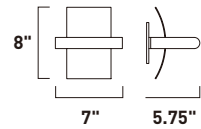

ITEM #	FINISH	LAMPING	DIMENSION	HCO	CRI	LUMENS	Additional Information
A	E41307	SA, WT	5W LED 3000K (Integrated)	4.25"W x 16"H x 3.5"Ext.	12.5"	90	430	
B	E41312	WT	6W LED 3000K (Integrated)	7"W x 8"H x 5.75"Ext.	3.75"	80+	180	

Finish options: Aluminum (SA) White (WT)