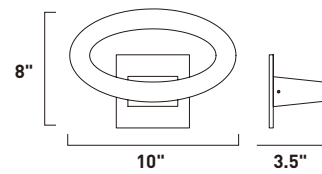

E41321-BZ, -SA
Interior/Exterior Wall Sconce

D