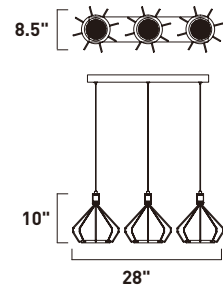

Finish: Polished Chrome (PC)

E30631-PC
Pendant

C

E30622-PC
Pendant

D

	ITEM #	FINISH	LAMPING	DIMENSION	CRI	LUMENS	Additional Information
C	E30631	PC	1 x 13W LED 3000K (Integrated)	15.5"W x 15.5"H x 128"OAH	80	910	
D	E30622	PC	3 x 6.5W LED 3000K (Integrated)	28"L x 8.5"W x 10"H x 128"OAH	80	1370	