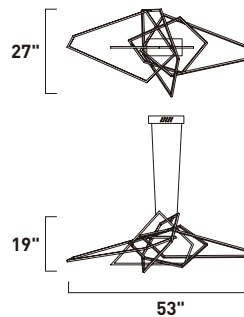

ITEM #	FINISH	LAMPING	DIMENSION	CRI	LUMENS	Additional Information
A	E22678	PC	68W LED 3000K (Integrated)	53"L x 27"W x 19"H x 139.5"OAH	90+	4760	

Finish: Polished Chrome (PC)