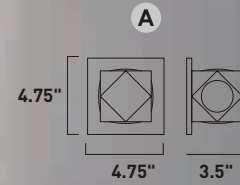

E41534-BZ
4-Light Interior/Exterior Wall Sconce