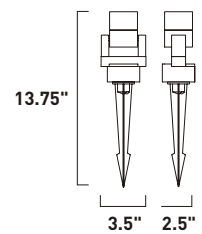

- Includes ground spike anchor bolts
- Includes LV cable connector
- LED Garden options

E41369-BZ, -SA
Pathway Light

A

E41365-BZ, -SA
Pathway Light

B

E41350-BZ, -SA
Pathway Light

C

• Includes ground spike anchor bolts