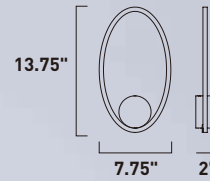

ITEM #	FINISH	LAMPING	DIMENSION	HCO	LUMENS		Additional Information	
						INIT.	DEL.		
A	E21428	MW	53W LED 3000K (Integrated)	15"W x 55.75"H		80+	3710	2690	
B	E21420	MW	11W LED 3000K (Integrated)	7.75"W x 13.75"H x 2"Ext.	11.25"	80+	770	510	

Finish: Matte White (MW)