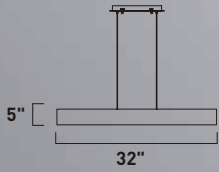

BLADE

- Low-profile .5" aluminum "blade" with integrated LED board recessed into bottom
- 3000K Color Temperature
- CRI 80+
- Dimmable with Triac dimmers

E22903-AL, -BRZ
Pendant

A