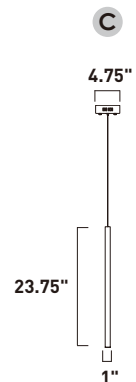

E10002-PC, -RG
Pendant

	ITEM #	FINISH	LAMPING	DIMENSION	CRI	LUMENS	Additional Information
B	E10001	PC, RG	1W COB LED 3000K (Integrated)	4.75"W x 12"H x 130"OAH	90+	70	LED ↑ (120°)
C	E10002	PC, RG	1W COB LED 3000K (Integrated)	4.75"W x 23.75"H x 141.75"OAH	90+	70	LED ↑ (120°)

Finish options: Polished Chrome (PC) Rose Copper (RG)