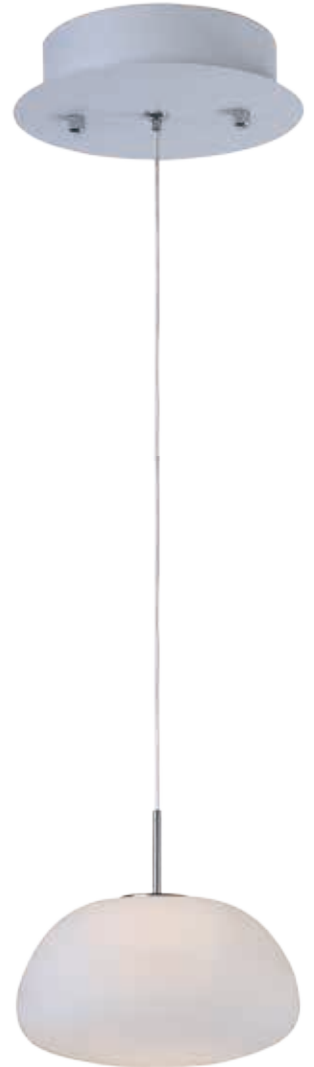

E21122-11WT
Pendant

D

	ITEM #	FINISH	LAMPING	DIMENSION	CRI	LUMENS	Additional Information
B	E21121	11WT	4.8W PCB LED 3000K (Integrated)	6.25"W x 7.5"H x 130"OAH	80+	336	
C	E21120	11WT	4.8W PCB LED 3000K (Integrated)	6.25"W x 6"H x 128"OAH	80+	336	
D	E21122	11WT	4.8W PCB LED 3000K (Integrated)	6.25"W x 5.5"H x 127.5"OAH	80+	336	

Finish: Matte White glass (11) White (WT)