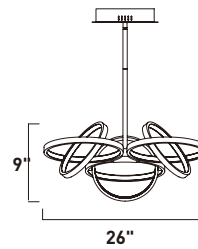

A

ITEM #	FINISH	LAMPING	DIMENSION	CRI	LUMENS	Additional Information
A E24787	BKPC	73W LED 3000K (Integrated)	26"W x 9"H x 50"OAH	80	5140	Includes One 6" Stem (ESTR06006BK-AN) Includes Three 12" Stems (ESTR06012BK-AN)   