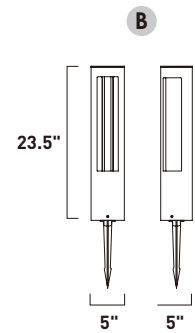

E41370-BZ, -GY
Pathway Light