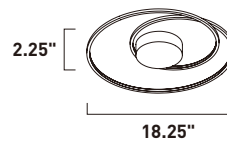

E21322-MS
Flush Mount

C