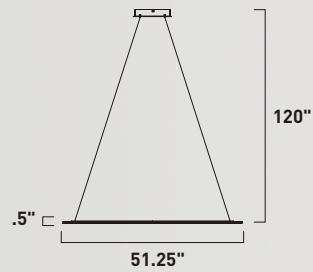

ITEM #	FINISH	LAMPING	DIMENSION	LUMENS			Additional Information
				CRI	INIT.	DEL.	
A E22657	11MS	50W LED 3000K (Integrated)	51.25"W x .5"H x 120"OAH	80+	3500	2440	

Finish: Matte White Acrylic (11) Matte Silver (MS)