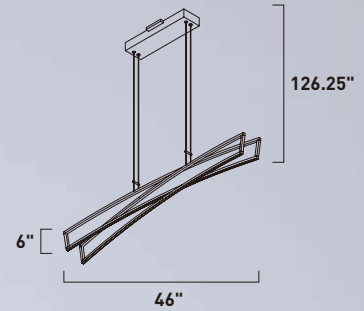

E21425-MW
Pendant

ITEM #	FINISH	LAMPING	DIMENSION	LUMENS			Additional Information
				CRI	INIT.	DEL.	
A E21425	MW	68W LED 3000K (Integrated)	46"L x 5"W x 6"H x 126.25"OAH	80+	4760	2940	

Finish: Matte White (MW)