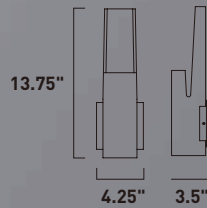

E41524-BZ, -WT
Interior/Exterior Wall Sconce

A

B