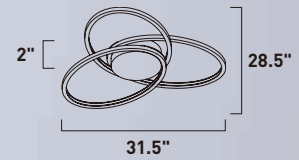

ITEM #	FINISH	LAMPING	DIMENSION	LUMENS			Additional Information		
				HCO	CRI	INIT. DEL.			
C	E21422	MW	48W LED 3000K (Integrated)	21.5"W x 19.5"H x 2"Ext.	9.75"	80+	3360	1710	
D	E21423	MW	68W LED 3000K (Integrated)	31.5"L x 28.5"W x 2"H		80+	4760	2670	

Finish: Matte White (MW)