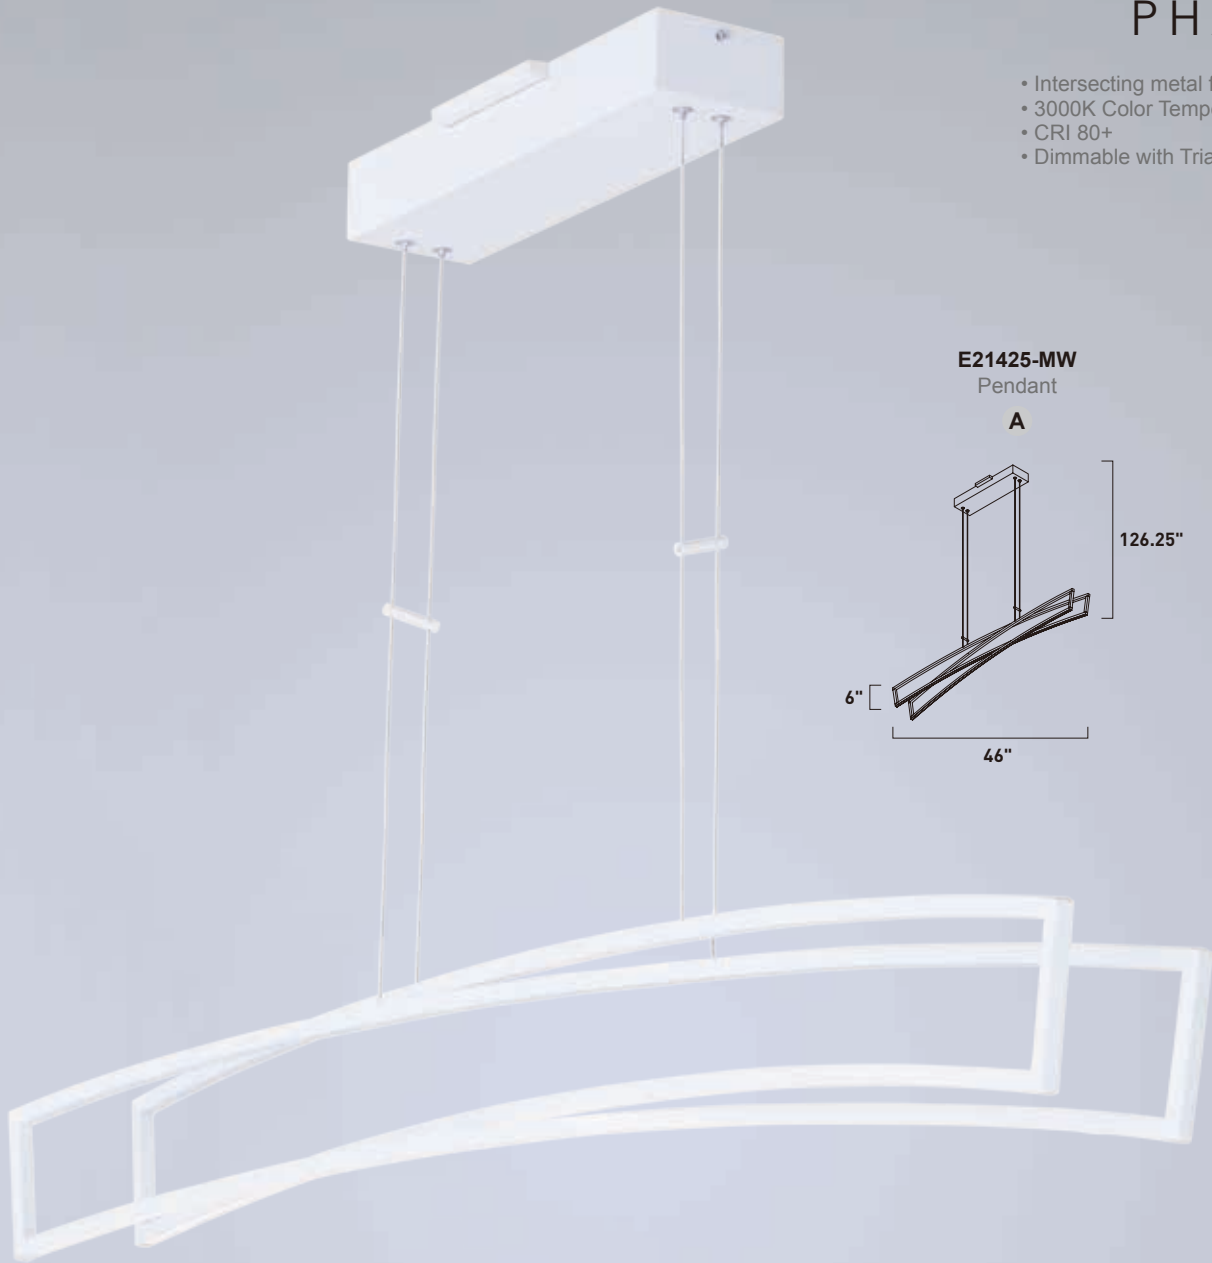

PHASE

- Intersecting metal forms
- 3000K Color Temperature
- CRI 80+
- Dimmable with Triac dimmers

A