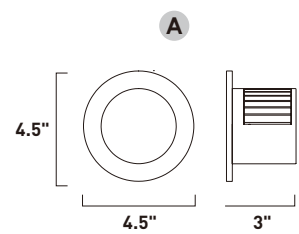

E41386-SA, -WT
Interior/Exterior Wall Sconce