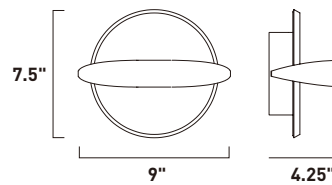

ITEM #	FINISH	LAMPING	DIMENSION	LUMENS			Additional Information
				HCO	CRI	INIT. DEL.	
B E41385	WT	5W LED 3000K (Integrated)	9"W x 7.5"H x 4.25"Ext.	4.25"	80	500 290	Indirect

Finish: White (WT)