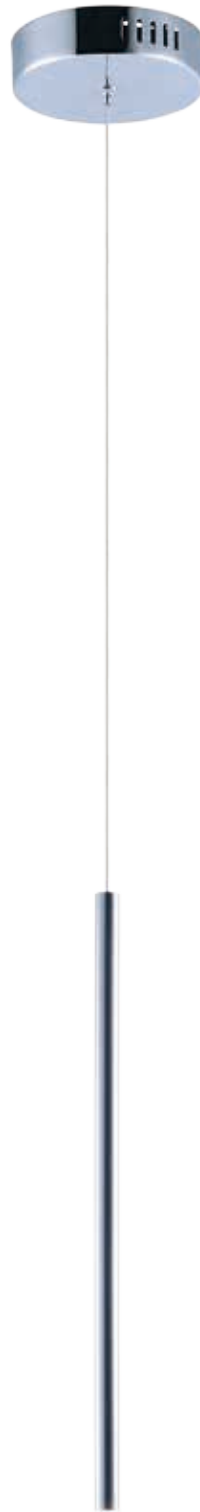

ITEM #	FINISH	LAMPING	DIMENSION	CRI	LUMENS	Additional Information
B	E10001	PC, RG	1W COB LED 3000K (Integrated)	4.75"W x 12"H x 130"OAH	90+	70	LED ↑ (120°)
C	E10002	PC, RG	1W COB LED 3000K (Integrated)	4.75"W x 23.75"H x 141.75"OAH	90+	70	LED ↑ (120°)

Finish options: Polished Chrome (PC) Rose Copper (RG)