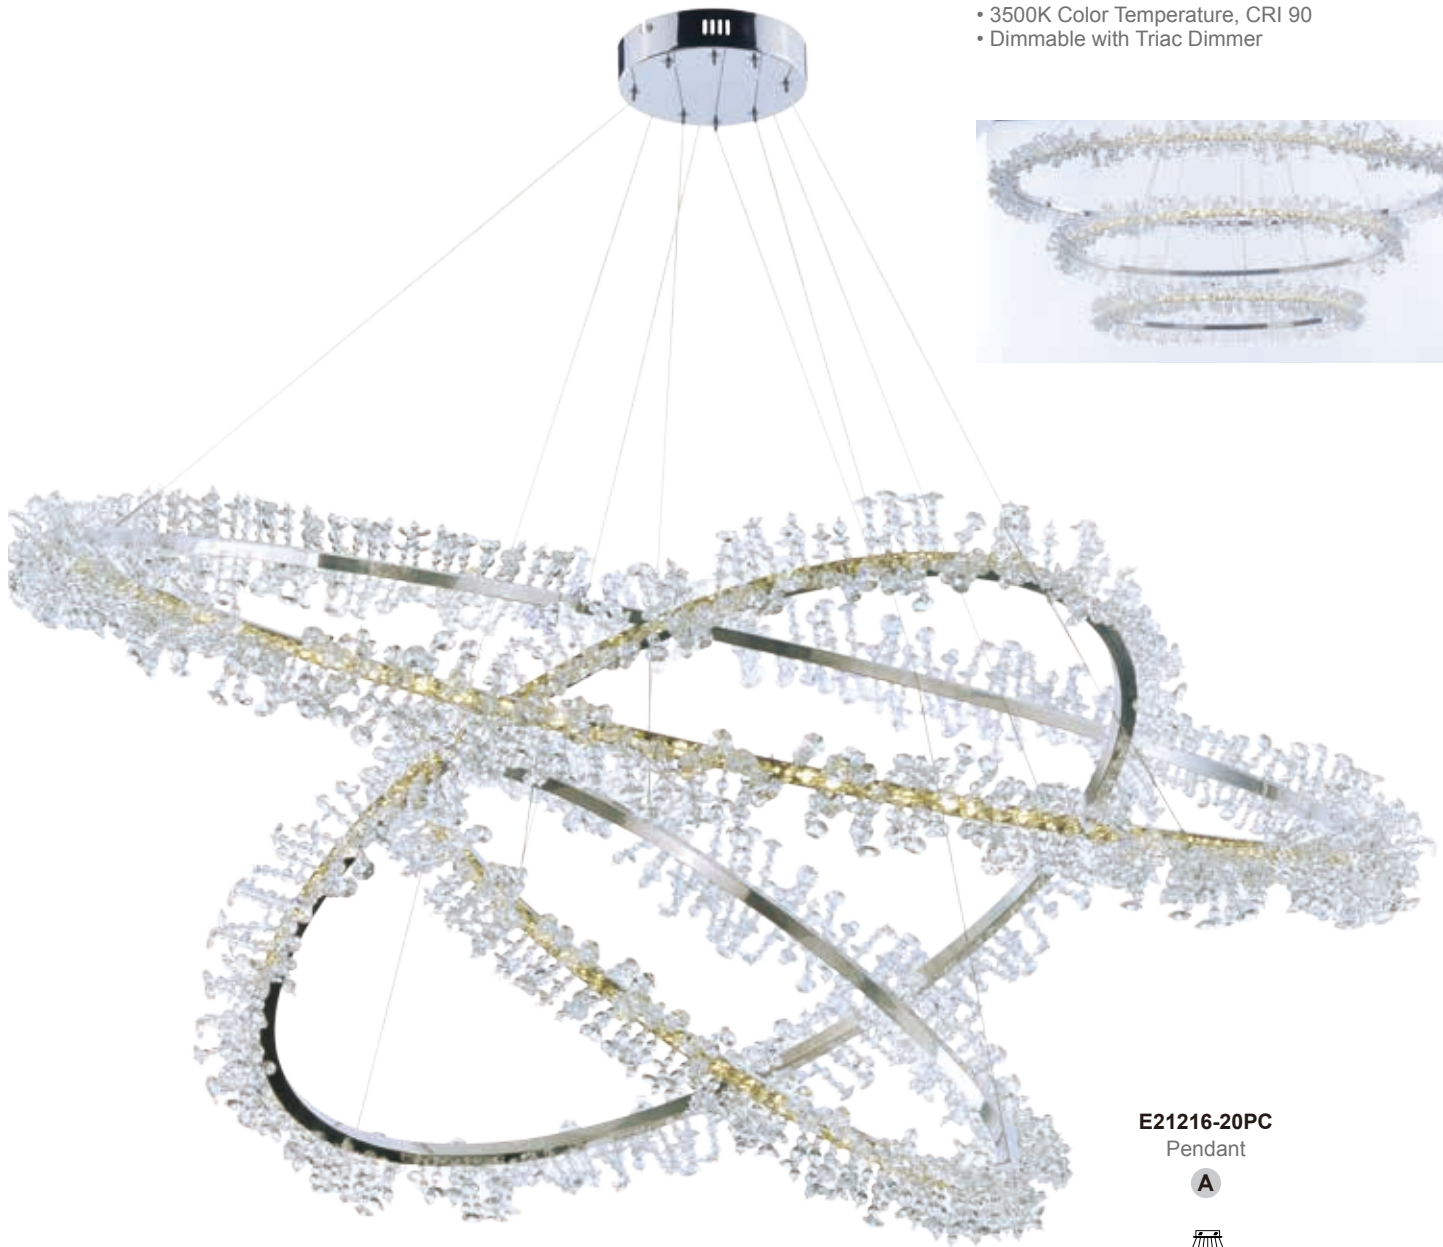

BRACELET

- Beveled Crystal strands fitted inside metal rings
- Metalwork finished in Polished Chrome
- 3500K Color Temperature, CRI 90
- Dimmable with Triac Dimmer

E21216-20PC
Pendant

A