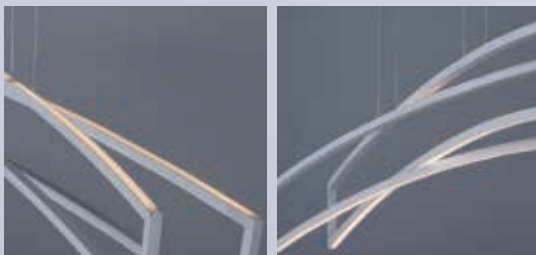

• Uplight

• Downlight

ITEM #	FINISH	LAMPING	DIMENSION	LUMENS			Additional Information
				CRI	INIT.	DEL.	
A E21425	MW	68W LED 3000K (Integrated)	46"L x 5"W x 6"H x 126.25"OAH	80+	4760	2940	

Finish: Matte White (MW)