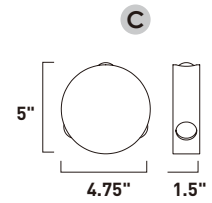

E41544-SA, -WT
3-Light Interior/Exterior Wall Sconce