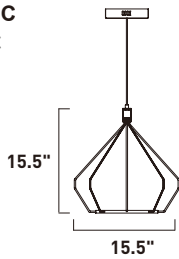

E30631-PC
Pendant

C

E30622-PC
Pendant

D