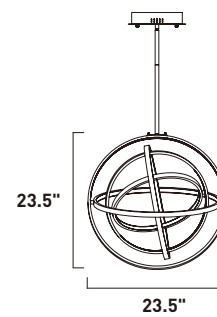

Finish: Black/Polished Chrome (BKPC)

E24785-BK, -PC
Pendant

B

ITEM #	FINISH	LAMPING	DIMENSION	CRI	LUMENS	Additional Information
B E24785	BK, PC	78W LED 3000K (Integrated)	31.5"W x 31.5"H x 76"OAH	80	5500	Includes One 6" Stem (ESTR06006BK-AN, PC-AN) Includes Three 12" Stems (ESTR06012BK-AN, PC-AN)   

A

ITEM #	FINISH	LAMPING	DIMENSION	CRI	LUMENS	Additional Information
A E24784	BK, PC	56W LED 3000K (Integrated)	23.5"W x 23.5"H x 67.5"OAH	80	3910	Includes One 6" Stem (ESTR06006BK-AN, PC-AN) Includes Three 12" Stems (ESTR06012BK-AN, PC-AN)   