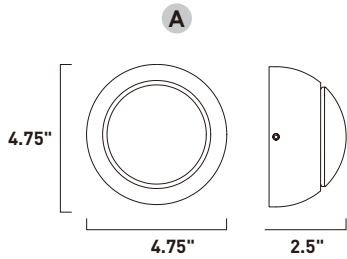

E41374-SA, -BZ
Interior/Exterior Wall Sconce