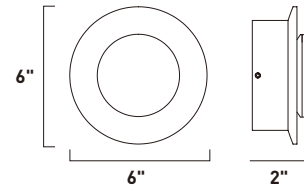

E41376-WT
Wall Sconce

A