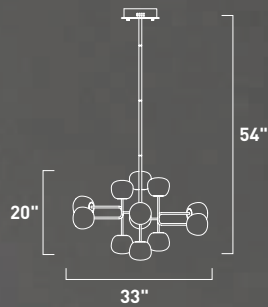

ITEM #	FINISH	LAMPING	DIMENSION	HCO	CRI	LUMENS	Additional Information
A	E21123	11WT	2 x 4.8W LED 3000K (Integrated)	10.25"W x 14.5"H x 8"Ext.	7.25"	80	672	
B	E21126	11WT	12 x 4.8W LED 3000K (Integrated)	33"W x 20"H x 54"OAH		80	4032	Includes One 6" Stem (ESTR06006WT-AN) Includes Three 12" Stems (ESTR06012WT-AN)

Finish: Matte White glass (11) White (WT)