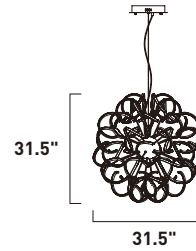

ITEM #	FINISH	LAMPING	DIMENSION	CRI	LUMENS	Additional Information
A	E21411	PC	69W PCB LED 3000K (Integrated)	23.5"W x 22"H x 136"OAH	80	4840	
B	E21412	PC	138W PCB LED 3000K (Integrated)	31.5"W x 31.5"H x 141.75"OAH	80	9680	

Finish: Polished Chrome (PC)