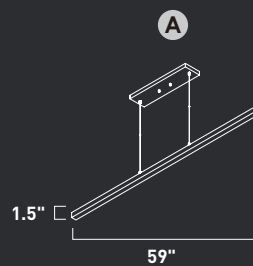

E41522-WT
Pendant

	ITEM #	FINISH	LAMPING	DIMENSION	CRI	LUMENS	Additional Information
A	E41522	WT	35W LED 3000K (Integrated)	59"W x 1.5"H x 121.75"OAH	90	2450	

Finish: White (WT)