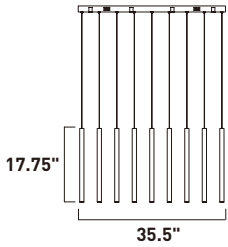

ITEM #	FINISH	LAMPING	DIMENSION	CRI	LUMENS	Additional Information
A	E10010	PC, RG	35W COB LED 3000K (Integrated)	35.5"L x 11"W x 17.75"H x 137.75"OAH	90+	2450	

Finish options: Polished Chrome (PC) Rose Copper (RG)