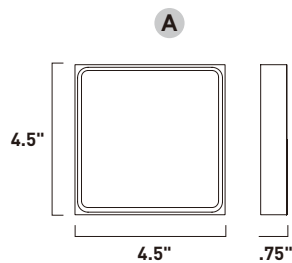

E41329-SA, -WT
Interior/Exterior Wall Sconce