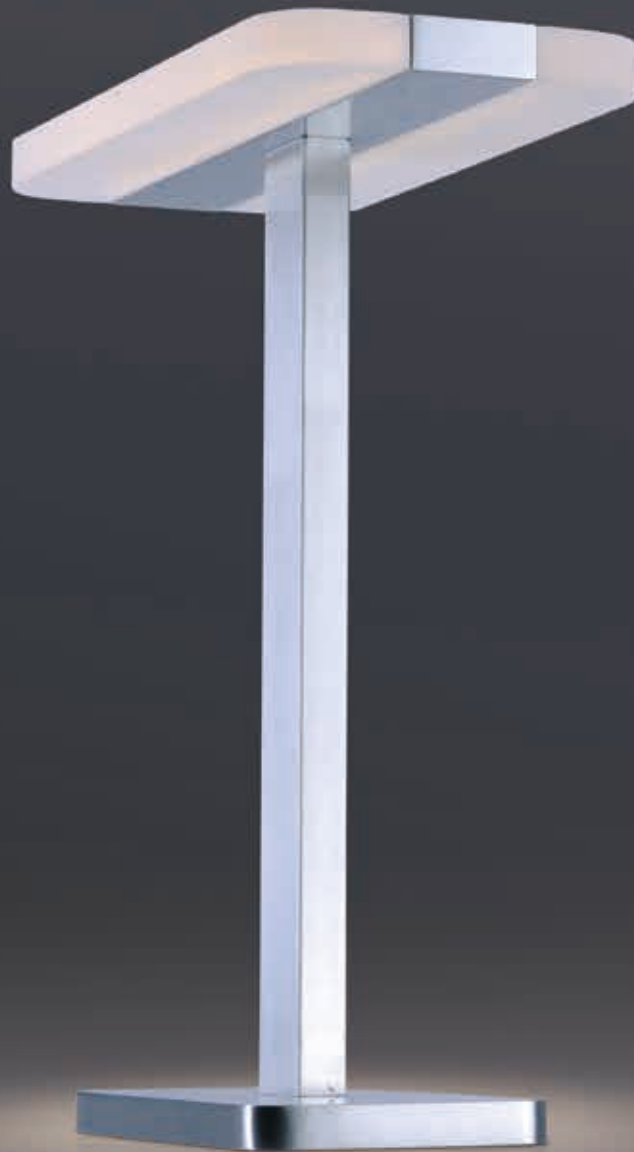

ALUMILUX

- Available in various finishes
- Machined Aluminum
- 3000K Color Temperature
- CRI 90
- Table lamp with touch dimmer