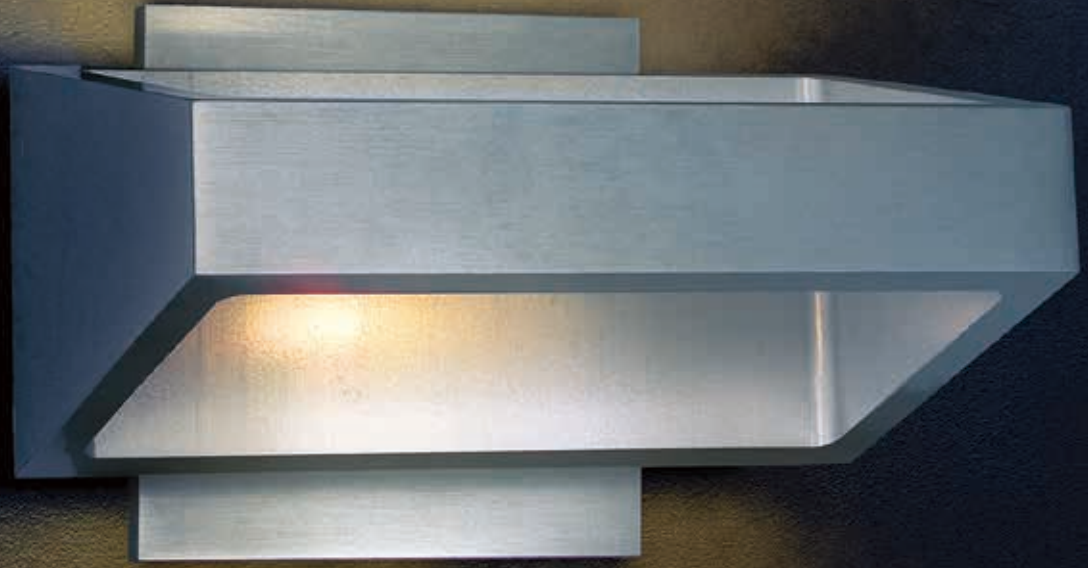

Finish options: Bronze (BZ) Satin Aluminum (SA)

ALUMILUX

- Available in various shapes and finishes
- Cast and Machined Aluminum
- 3000K Color Temperature
- CRI 80+

E41302-SA, -WT
Interior/Exterior Wall Sconce