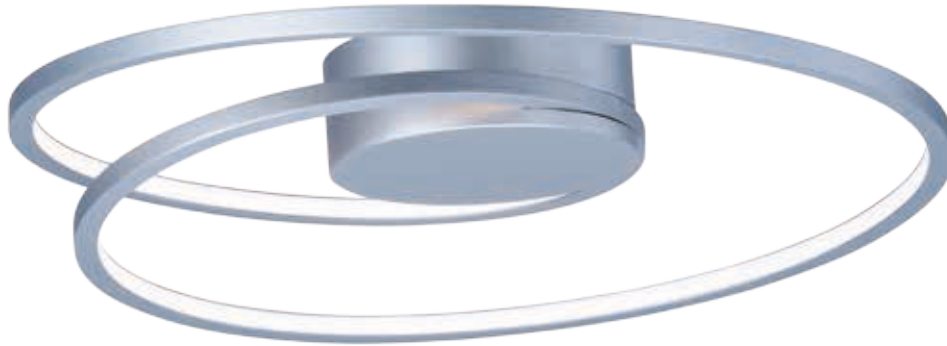

CYCLE

- Metalwork finished in Matte Silver
- 3000K Color Temperature
- CRI 80+
- Dimmable with Triac dimmers

E21320-MS
Flush Mount

B