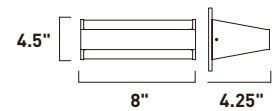

ALUMILUX

- Available in various shapes and finishes
- Cast and Machined Aluminum
- 3000K Color Temperature
- CRI 80+

A

B

C

	ITEM #	FINISH	LAMPING	DIMENSION	HCO	CRI	LUMENS	Additional Information
A	E41302	SA, WT	5.4W LED 3000K (Integrated)	7.25"W x 4.5"H x 5.25"Ext.	2.25"	80+	445	
B	E41304	SA	6W LED 3000K (Integrated)	8"W x 4.5"H x 4.25"Ext.	2.25"	80+	540	
C	E41305	SA	8.1W LED 3000K (Integrated)	15.75"W x 4.5"H x 4.25"Ext.	2.25"	80+	310	

Finish options: Satin Aluminum (SA) White (WT)