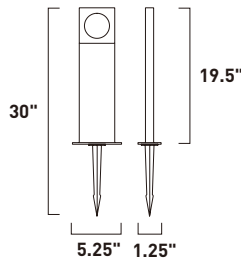

- Includes ground spike anchor bolts
- Includes LV cable connector
- LED Garden options

E41369-BZ, -SA
Pathway Light

A

E41365-BZ, -SA
Pathway Light

B

E41350-BZ, -SA
Pathway Light

C

• Includes ground spike anchor bolts