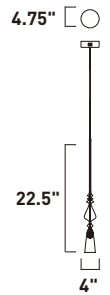

E20744-18PC
Pendant

E