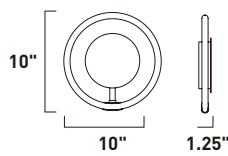

E24721-BKPC
Semi-Flush Mount

C