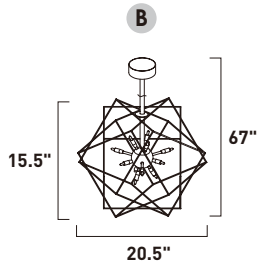

E22918-BKPC
Pendant

A

ITEM #	FINISH	LAMPING	DIMENSION	LUMENS		Additional Information	
				CRI INIT.	DEL.		
A E22918	BKPC	12 x 1.2W LED G4 3000K (Incl.)	23"W x 8.5"H x 57.5"OAH	80	1320	1200	Includes One 6" Stem (ESTR06206BK-DZ) Includes Three 12" Stems (ESTR06212BK-DZ)

Finish: Black/Polished Chrome (BKPC)

E22910-BKPC
Pendant

E22912-BKPC
Pendant

ITEM #	FINISH	LAMPING	DIMENSION	LUMENS		Additional Information		
				CRI	INIT. DEL.			
B	E22910	BKPC	12 x 1.2W LED G4 3000K (Incl.)	20.5"W x 15.5"H x 67"OAH	80	1320	1200	Includes One 6" Stem (ESTR06206BK-DZ) Includes Three 12" Stems (ESTR06212BK-DZ)
C	E22912	BKPC	18 x 1.2W LED G4 3000K (Incl.)	26"W x 26"H x 74"OAH	80	2200	2000	Includes One 6" Stem (ESTR06206BK-DZ) Includes Three 12" Stems (ESTR06212BK-DZ)