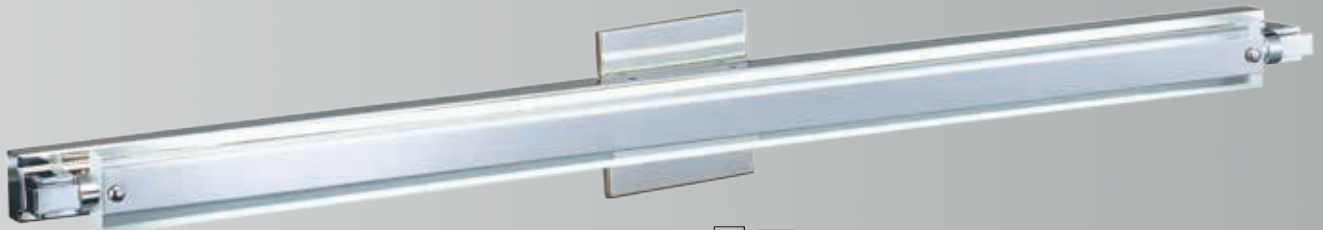

PIVOT LED

- Polished Chrome metal detail on acrylic
- Pivot rotates 180° degrees
- ADA Approved
- 3000K Color Temperature
- Suitable for Damp locations
- Dimmable with Triac dimmers

	ITEM #	FINISH	LAMPING	DIMENSION	HCO	CRI	LUMENS	Additional Information
A	E32372	18PC	27W PCB LED 3000K (Integrated)	27.25"W x 4.75"H x 3.75"Ext.	2.25"	90	1680	Lights rotate a 359°
B	E32373	18PC	38W PCB LED 3000K (Integrated)	39.25"W x 4.75"H x 3.75"Ext.	2.25"	90	2800	Lights rotate a 359°

Finish: Clear glass (18) Polished Chrome (PC)