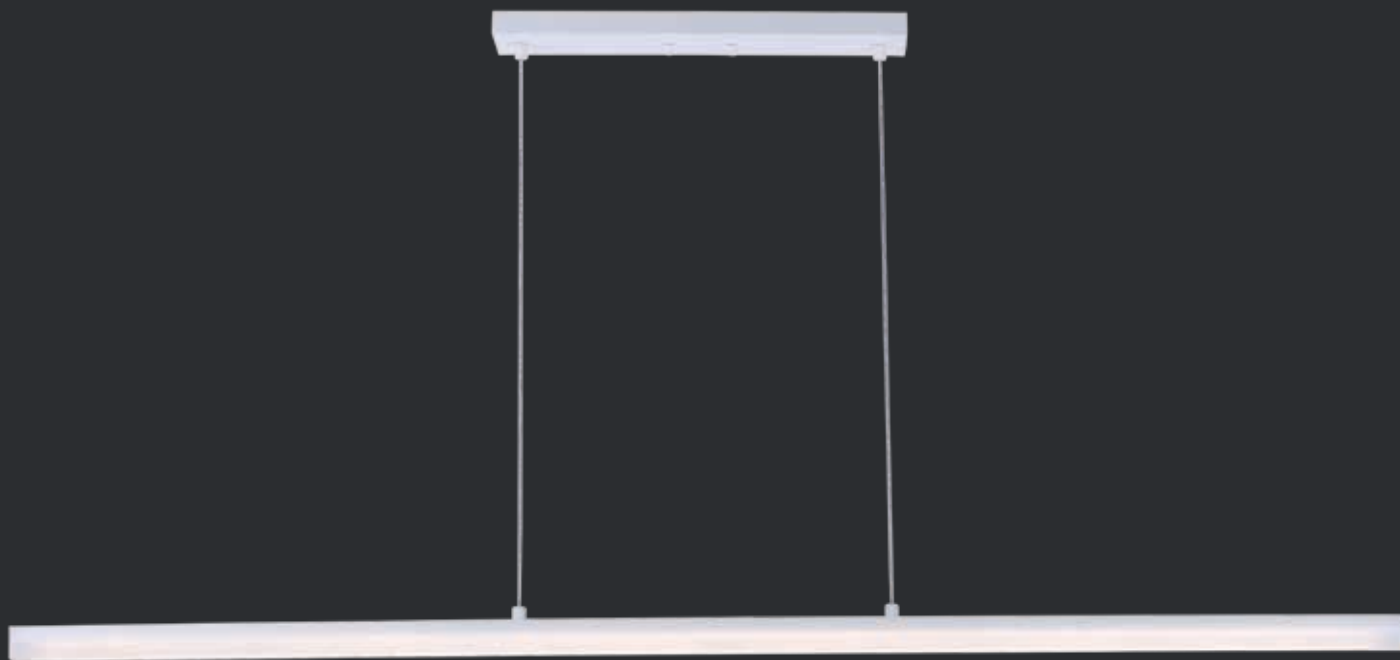

ALUMILUX

- Available in various shapes and finishes
- Fixture body made of Frosted Acrylic
- Machined Aluminum
- 3000K Color Temperature
- CRI 90
- Dimmable with Electronic Low Voltage dimmer

• Close Up View