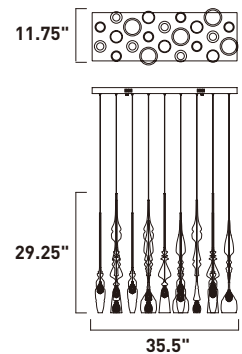

ANASTASIA

- Clear blown glass fonts of various sizes and shapes
- Replaceable Integrated LED modules
- Metalwork finished in Polished Chrome
- 3000K Color Temperature, CRI 90+
- Dimmable with Triac Dimmer

E20748-18PC
Pendant

A

	ITEM #	FINISH	LAMPING	DIMENSION	CRI	LUMENS	Additional Information
A	E20748	18PC	22 x 3W LED 3000K (Integrated)	35.5"L x 11.75"W x 29.25"H x 149"OAH	90+	4620	

Finish: Clear glass (18) Polished Chrome (PC)