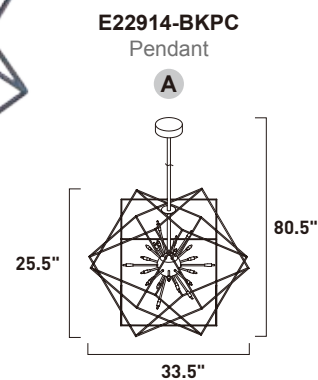

RUBIC

- Geometric wire frames in Black finish
- Sputnik cluster finished in Polished Chrome
- LED G4 bulbs included
- 3000K Color Temperature
- CRI 80
- Dimmable with Electronic Low Voltage dimmers

ITEM #	FINISH	LAMPING	DIMENSION	LUMENS		Additional Information
				CRI	INIT. DEL.	
A E22914	BKPC	24 x 1.2W LED G4 3000K (Incl.)	33.5"W x 25.5"H x 80.5"OAH	80	2640 2400	Includes One 6" Stem (ESTR06206BK-DZ) Includes Three 12" Stems (ESTR06212BK-DZ)   