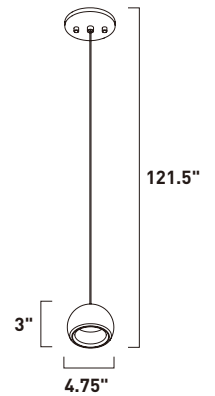

ITEM #	FINISH	LAMPING	DIMENSION	LUMENS			Additional Information
					CRI	INIT.	DEL.	
B	E41483	WT	3 x 4W COB LED 3000K (Integrated)	10"W x 3.75"H x 122"OAH	90	840	930	
C	E41481	WT	1 x 4W COB LED 3000K (Integrated)	4.75"W x 3"H x 121.5"OAH	90	360	310	

Finish: White (WT)