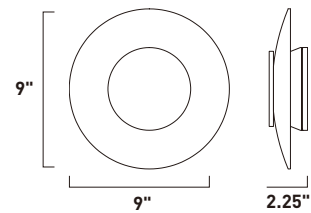

Finish options: Bronze (BZ) White (WT)

ALUMILUX

- Cast and Machined Aluminum
- 3000K Color Temperature
- CRI 80+

E41376-WT
Wall Sconce

A

E41378-WT
Wall Sconce

B

ITEM #	FINISH	LAMPING	DIMENSION	HCO	CRI	LUMENS		Additional Information	
						INIT.	DEL.		
A	E41376	WT	4W PCB LED 3000K (Integrated)	6"W x 6"H x 2"Ext.	3"	80	360	110	Direct, Indoor only  
B	E41378	WT	5W PCB LED 3000K (Integrated)	9"W x 9"H x 2.25"Ext.	4.5"	80	500	295	Direct, Indoor only  