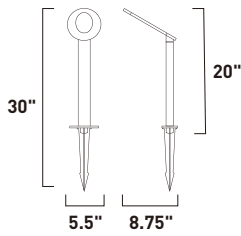

Finish options: Bronze (BZ) Satin Aluminum (SA)

- Includes ground spike anchor bolts
- Includes LV cable connector
- LED Garden options

E41360-BZ, -SA
Pathway Light

D

E41367-BZ, -SA
Pathway Light

E

E41371-BZ, -SA
Pathway Light