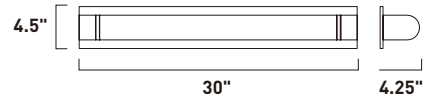

E41460-SA, -WT
Wall Sconce

A

- Rotates 180° degrees

E41465-SA, -WT
Wall Sconce

B

E41464-SA, -WT
Wall Sconce

C

E41463-SA, -WT
Wall Sconce