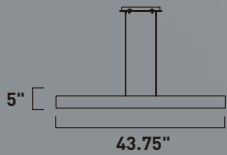

BLADE

- Low-profile .5" aluminum "blade" with integrated LED board recessed into bottom
- 3000K Color Temperature
- CRI 80+
- Dimmable with Triac dimmers

A

E22905-AL, -BRZ
Pendant

B

	ITEM #	FINISH	LAMPING	DIMENSION	CRI	LUMENS	Additional Information
A	E22903	AL, BRZ	19W LED 3000K (Integrated)	32"L x .5"W x 5"H x 128"OAH	80+	1330	
B	E22905	AL, BRZ	26W LED 3000K (Integrated)	43.75"L x .5"W x 5"H x 128"OAH	80+	1820	

Finish options: Brushed Aluminum (AL) Anodized Bronze (BRZ)