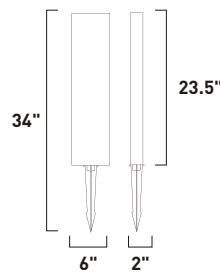

- Includes ground spike anchor bolts
- Includes LV cable connector
- LED Garden options

E41369-BZ, -SA
Pathway Light

A

E41365-BZ, -SA
Pathway Light

B

E41350-BZ, -SA
Pathway Light

C

• Includes ground spike anchor bolts