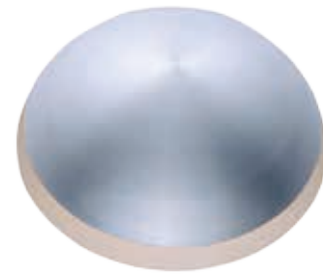

E41502-BZ, -SA, -WT
Interior/Exterior Wall Sconce

C