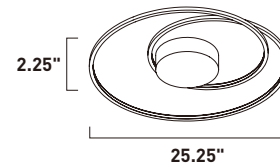

CYCLE

- Metalwork finished in Matte Silver
- 3000K Color Temperature
- CRI 80+
- Dimmable with Triac dimmers

E21320-MS
Flush Mount

B

E21322-MS
Flush Mount

C

	ITEM #	FINISH	LAMPING	DIMENSION	CRI	LUMENS		Additional Information
						INIT.	DEL.	
B	E21320	MS	33W LED 3000K (Integrated)	18.25"W x 2.25"H	80+	2310	1275	
C	E21322	MS	55W LED 3000K (Integrated)	25.25"W x 2.25"H	80+	3850	1980	