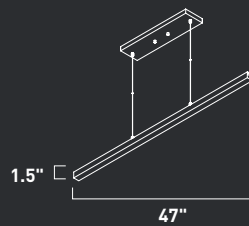

E41522-WT
Pendant

	ITEM #	FINISH	LAMPING	DIMENSION	CRI	LUMENS	Additional Information
A	E41522	WT	35W LED 3000K (Integrated)	59"W x 1.5"H x 121.75"OAH	90	2450	  

Finish: White (WT)

E41520-WT
Pendant

B

ITEM #	FINISH	LAMPING	DIMENSION	CRI	LUMENS	Additional Information
B E41520	WT	30W LED 3000K (Integrated)	47"W x 1.5"H x 121.75"OAH	90	2100	  