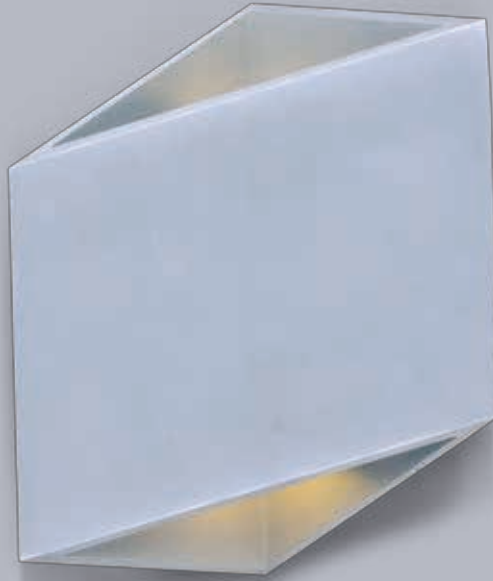

ALUMILUX

- Available in various shapes and finishes
- Cast and Machined Aluminum
- 3000K Color Temperature
- CRI 90
- Dimmable with Electronic Low Voltage dimmer

ITEM #	FINISH	LAMPING	DIMENSION	HCO	CRI	LUMENS		Additional Information
						INIT.	DEL.	
A E41373	SA, WT	7W LED 3000K (Integrated)	7"W x 8.5"H x 2.5"Ext.	4.25"	90	490	460	Dim. with triac dimmer

Finish options: Satin Aluminum (SA) White (WT)