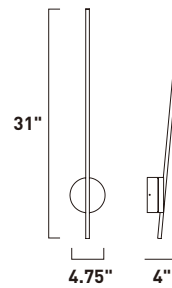

E41440-SA, -WT
Wall Sconce

C