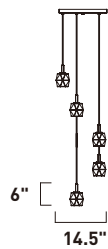

TANGENT

- Heavy faceted glass fonts that sparkle when illuminated
- 4W LED G9 bulbs included

E20717-82PC
Pendant

A

E20715-82PC
Pendant

B

• Close up of glass

	ITEM #	FINISH	LAMPING	DIMENSION	CRI	LUMENS	Additional Information
A	E20717	82PC	10 x 4W G9 LED 3000K (Integrated)	19.75"W x 6"H x 127"OAH	80+	2800	LED ⓘ
B	E20715	82PC	5 x 4W G9 LED 3000K (Integrated)	14.5"W x 6"H x 127"OAH	80+	1400	LED ⓘ