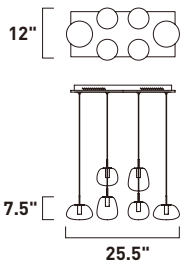

PUFFS

- Cloud-like forms of glass in Matte White finish
- Columns of LED inside glass provide soft, ambient light
- Available in three shapes
- 3000K Color Temperature
- CRI 80+
- Dimmable with Triac dimmers

E21124-11WT
Pendant

A

	ITEM #	FINISH	LAMPING	DIMENSION	CRI	LUMENS	Additional Information
A	E21124	11WT	28.8W PCB LED 3000K (Integrated)	25.5"L x 12"W x 7.5"H x 130"OAH	80+	2016	

Finish: Matte White glass (11) White (WT)