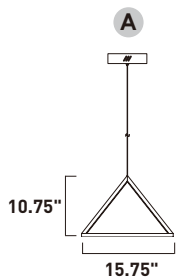

E20816-PC, -RG
Pendant