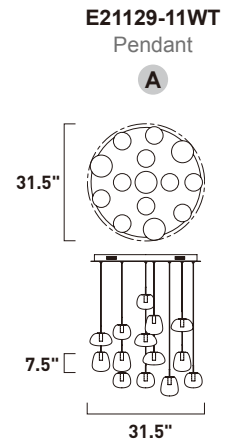

PUFFS

- Cloud-like forms of glass in Matte White finish
- Columns of LED inside glass provide soft, ambient light
- Available in three shapes
- 3000K Color Temperature
- CRI 80+
- Dimmable with Triac dimmers

	ITEM #	FINISH	LAMPING	DIMENSION	CRI	LUMENS	Additional Information
A	E21129	11WT	67.2W PCB LED 3000K (Integrated)	31.5"L x 31.5"W x 7.5"H x 130"OAH	80+	4704	

Finish: Matte White glass (11) White (WT)