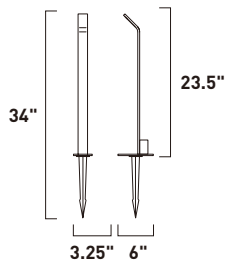

Finish options: Bronze (BZ) Satin Aluminum (SA)

- Includes ground spike anchor bolts
- Includes LV cable connector
- LED Garden options

E41360-BZ, -SA
Pathway Light

D

E41367-BZ, -SA
Pathway Light

E

E41371-BZ, -SA
Pathway Light