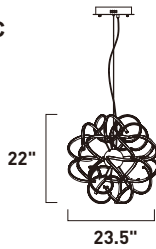

E21412-PC
Pendant

B