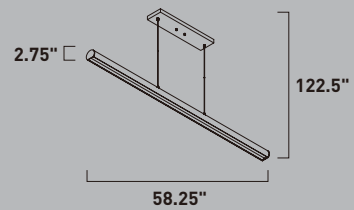

ITEM #	FINISH	LAMPING	DIMENSION	CRI	LUMENS	Additional Information
B E41468	SA, WT	35W LED 3000K (Integrated)	58.25"W x 4.5"W x 2.75"H x 122.5"OAH.	90	2450	

Finish options: Satin Aluminum (SA) White (WT)