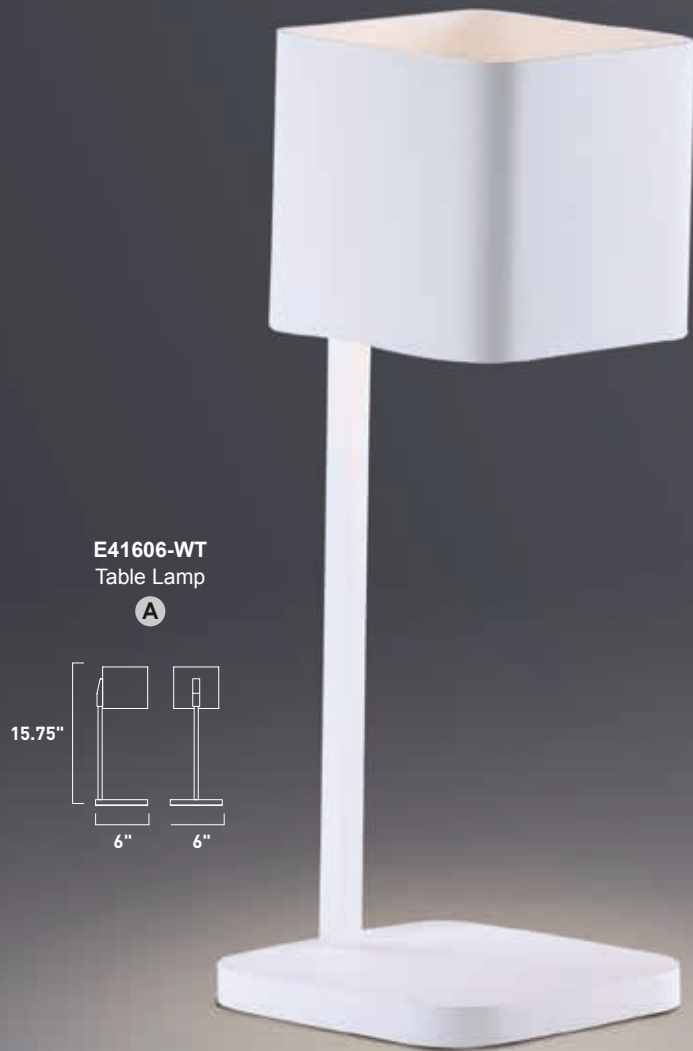

E41604-WT
Table Lamp

B

ITEM #	FINISH	LAMPING	DIMENSION	CRI	LUMENS	Additional Information
B E41604	WT	7W LED 3000K (Integrated)	7.75"W x 7.75"H	90	490	  

Finish: White (WT)

ALUMILUX

- Available in various shapes and finishes
- Machined Aluminum
- 3000K Color Temperature
- CRI 90
- Table lamp with touch dimmer