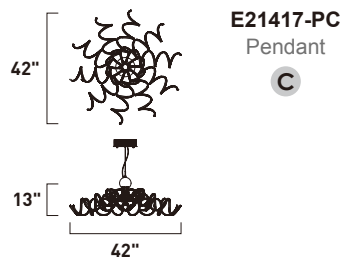

ITEM #	FINISH	LAMPING	DIMENSION	CRI	LUMENS	Additional Information
C	E21417	PC	129.6W PCB LED 3000K (Integrated)	42"L x 42"W x 13"H x 137"OAH	80+	9072	

Finish: Polished Chrome (PC)