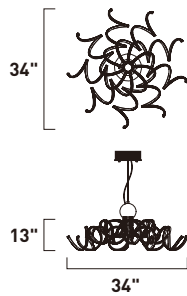

CHAOS

- Unique functional sculptures of illumination
- Corkscrew bands with inset high-powered LEDs
- Diodes visible to create contemporary look
- 3000K Color Temperature
- CRI 80+
- Dimmable with Triac dimmers

E21415-PC
Pendant
A

ITEM #	FINISH	LAMPING	DIMENSION	CRI	LUMENS	Additional Information
A E21415	PC	84.2W PCB LED 3000K (Integrated)	34"L x 34"W x 13"H x 137"OAH	80+	5897	

Finish: Polished Chrome (PC)