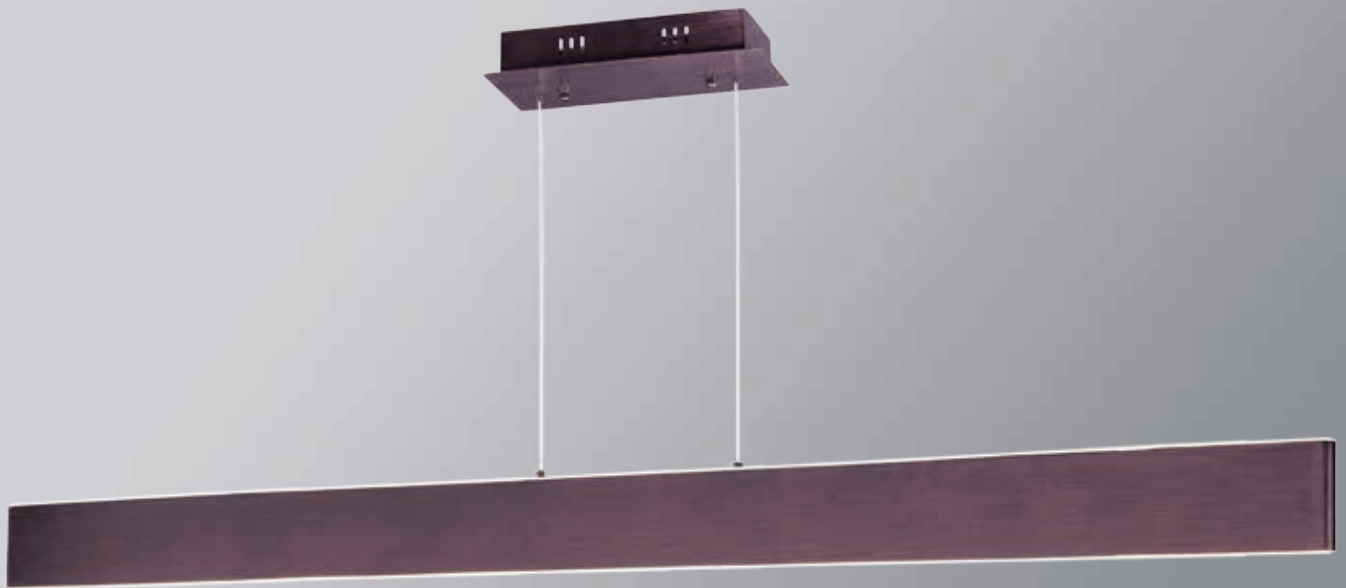

BLADE

- Low-profile .5" aluminum "blade" with integrated LED board recessed into bottom
- 3000K Color Temperature
- CRI 80+
- Dimmable with Triac dimmers