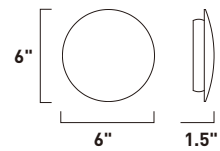

ALUMILUX

- Machined Aluminum
- 3000K Color Temperature
- CRI 90
- Dimmable with Electronic Low Voltage dimmer

E41500-BZ, SA, -WT
Interior/Exterior Wall Sconce

A

	ITEM #	FINISH	LAMPING	DIMENSION	HCO	CRI	LUMENS	Additional Information
A	E41500	BZ, SA, WT	5W LED 3000K (Integrated)	6"W x 6"H x 1.5"Ext.	3"	90	350	

Finish options: Bronze (BZ) Satin Aluminum (SA) White (WT)