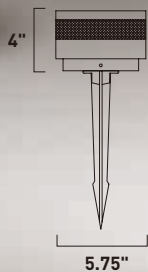

ALUMILUX

- Available in various shapes and finishes
- 12V landscape lighting compatible with landscape transformers
- Cast and Machined Aluminum
- 3000K Color Temperature
- CRI 90

A

B

	ITEM #	FINISH	LAMPING	DIMENSION	CRI	LUMENS		Additional Information
						INIT.	DEL.	
A	E41358	BK	9W LED 3000K (Integrated)	5.75"W x 4"H	90	630	250	
B	E41357	BK	12W LED 3000K (Integrated)	5.75"W x 3.75"H	90	840	220	

Finish: Black (BK)