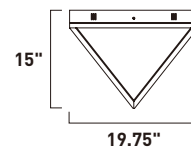

Finish options: Polished Chrome (PC) Rose Gold (RG)

E20811-PC, -RG
Flush Mount

C

E20812-PC, -RG
Flush Mount

E

E20810-PC, -RG
Flush Mount

D

	ITEM #	FINISH	LAMPING	DIMENSION	CRI	LUMENS	Additional Information
C	E20811	PC, RG	28W LED 3000K (Integrated)	15.75"W x 12"H	90	1960	
D	E20810	PC, RG	20W LED 3000K (Integrated)	11.75"W x 9.25"H	90	1400	
E	E20812	PC, RG	35W LED 3000K (Integrated)	19.75"W x 15"H	90	2450	