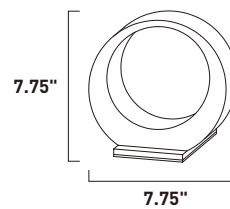

• Collection fixture coordinating wall sconce (pg124) and landscape lighting (pg148)

E41604-WT
Table Lamp

B

ITEM #	FINISH	LAMPING	DIMENSION	CRI	LUMENS	Additional Information
B E41604	WT	7W LED 3000K (Integrated)	7.75"W x 7.75"H	90	490	

Finish: White (WT)