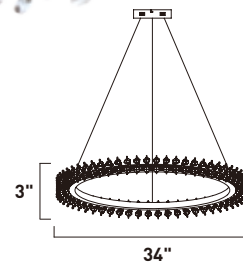

ITEM #	FINISH	LAMPING	DIMENSION	CRI	LUMENS	Additional Information
B	E21211	20PC	22W LED 3500K (Integrated)	27"W x 3"H x 120"OAH	90	1540	
C	E21212	20PC	30W LED 3500K (Integrated)	34"W x 3"H x 120"OAH	90	2100	

Finish: Crystal (20) Polished Chrome (PC)