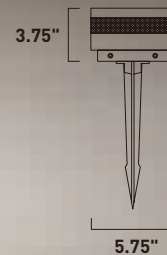

E41357-BK
Pathway Light

	ITEM #	FINISH	LAMPING	DIMENSION	CRI	LUMENS		Additional Information
						INIT.	DEL.	
A	E41358	BK	9W LED 3000K (Integrated)	5.75"W x 4"H	90	630	250	
B	E41357	BK	12W LED 3000K (Integrated)	5.75"W x 3.75"H	90	840	220	

Finish: Black (BK)