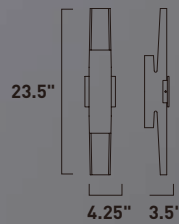

E41526-BZ, WT
Interior/Exterior Wall Sconce

	ITEM #	FINISH	LAMPING	DIMENSION	HCO	CRI	LUMENS	Additional Information
A	E41524	BZ, WT	4W LED 3000K (Integrated)	4.25"W x 13.75"H x 3.5"Ext.	11.75"	90	280	
B	E41526	BZ, WT	8W LED 3000K (Integrated)	4.25"W x 23.5"H x 3.5"Ext.	11.75"	90	560	

Finish options: Bronze (BZ) White (WT)