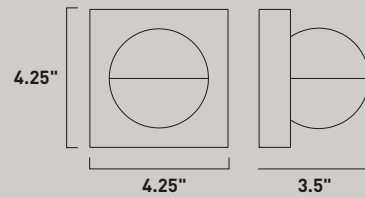

• Adjustable

E41326-SA, -WT
Wall Sconce

C

ITEM #	FINISH	LAMPING	DIMENSION	LUMENS			Additional Information	
				HCO	CRI	INIT. DEL.		
C E41326	SA, WT	4W COB LED 3000K (Integrated)	4.25"W x 4.25"H x 3.5"Ext.	3.5"	90	280	140	

Finish options: Satin Aluminum (SA) White (WT)