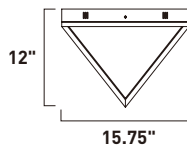

E20812-PC, -RG
Flush Mount

E