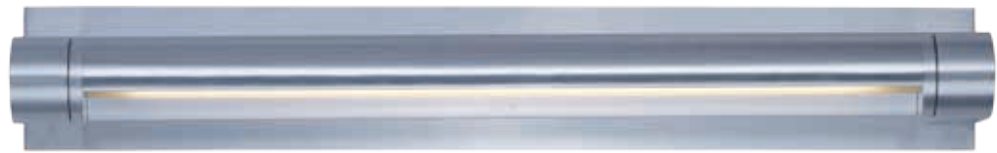

B

C

D

• Rotates 180° degrees

ITEM #	FINISH	LAMPING	DIMENSION	LUMENS			Additional Information		
				HCO	CRI	INIT. DEL.			
A	E41460	SA, WT	8W LED 3000K (Integrated)	4.25"W x 15.25"H x 4.25"Ext.	13"	90	560	430	
B	E41465	SA, WT	20W LED 3000K (Integrated)	36"W x 4.5"H x 4.25"Ext.	2.25"	90	1400	750	
C	E41464	SA, WT	15W LED 3000K (Integrated)	30"W x 4.5"H x 4.25"Ext.	2.25"	90	1050	580	
D	E41463	SA, WT	10W LED 3000K (Integrated)	24"W x 4.5"H x 4.25"Ext.	2.25"	90	700	420	

Finish options: Satin Aluminum (SA) White (WT)