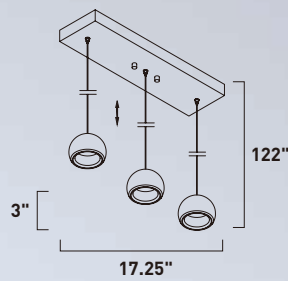

A

ITEM #	FINISH	LAMPING	DIMENSION	LUMENS		Additional Information	
				CRI INIT.	DEL.		
A E41484	WT	3 x 4W COB LED 3000K (Integrated))	17.25"L x 4.5"W x 3"H x 122"OAH	90	840	930	   

Finish: White (WT)

E41483-WT
Pendant