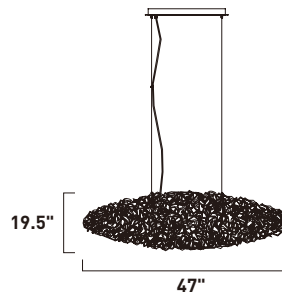

ITEM #	FINISH	LAMPING	DIMENSION	LUMENS			Additional Information
				CRI	INIT.	DEL.	
A E32578	PC	12 x 1.2W LED G4 3000K (Incl.)	47"W x 19.5"H x 130"OAH	80+	1250	1200	

Finish: Polished Chrome (PC)