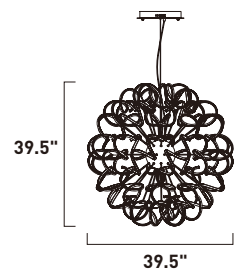

E21413-PC
Pendant

ITEM #	FINISH	LAMPING	DIMENSION	CRI	LUMENS	Additional Information
A	E21413 PC	242W PCB LED 3000K (Integrated)	39.5"W x 39.5"H x 145.75"OAH	80	16940	

Finish: Polished Chrome (PC)