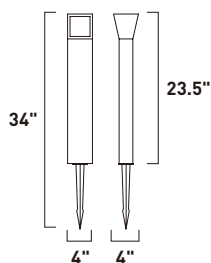

E41363-BZ, -SA
Pathway Light

B