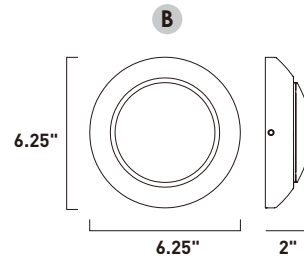

E41375-SA, -BZ
Interior/Exterior Wall Sconce