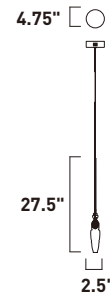

ITEM #	FINISH	LAMPING	DIMENSION	CRI	LUMENS	Additional Information
B	E20741	18PC	3W COB LED 3000K (Integrated)	4.75"W x 24.25"H x 144"OAH	90+	210	
C	E20742	18PC	3W COB LED 3000K (Integrated)	4.75"W x 29.5"H x 147.5"OAH	90+	210	
D	E20743	18PC	3W COB LED 3000K (Integrated)	4.75"W x 22.5"H x 142"OAH	90+	210	
E	E20744	18PC	3W COB LED 3000K (Integrated)	4.75"W x 27.5"H x 147.25"OAH	90+	210	

Finish: Clear glass (18) Polished Chrome (PC)