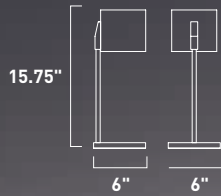

ITEM #	FINISH	LAMPING	DIMENSION	CRI	LUMENS	Additional Information
A	E41606	WT	9.3W LED 3000K (Integrated)	6"W x 15.75"H	90	650	

Finish: White (WT)