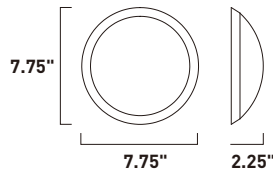

E41502-BZ, -SA, -WT
Interior/Exterior Wall Sconce

C