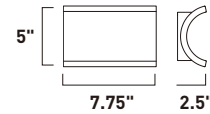

ITEM #	FINISH	LAMPING	DIMENSION	HCO	CRI	LUMENS	Additional Information
B	E41485	BZ, SA, WT	8W LED 3000K (Integrated)	7.75"W x 5.75"H x 4"Ext.	5"	90	560	
C	E41486	BZ, SA, WT	16W LED 3000K (Integrated)	7.75"W x 5"H x 2.5"Ext.	4.75"	90	1120	

Finish options: Bronze (BZ) Satin Aluminum (SA) White (WT)