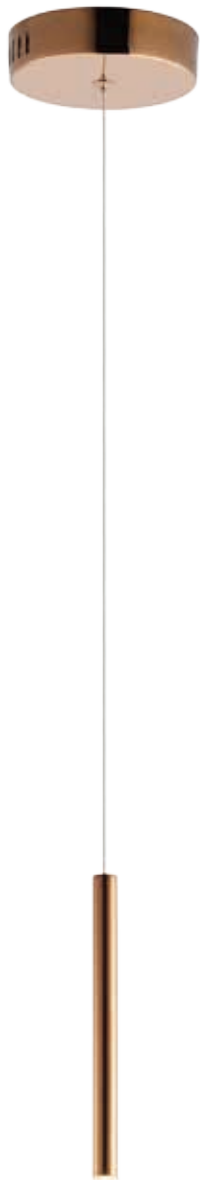

E10001-PC, -RG
Pendant