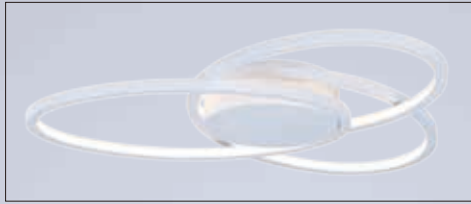

• Flush Mount Option

C