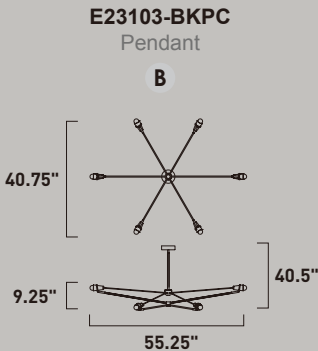

BOUNCE

- Carefully balanced wire suspension
- Two tone Black and Polished Chrome finish
- 3000K Color Temperature
- CRI 90
- Dimmable with Triac dimmers

ITEM #	FINISH	LAMPING	DIMENSION	LUMENS			Additional Information	
				CRI	INIT.	DEL.		
A	E23100	BKPC	6 x 8W COB LED 3000K (Integrated)	35.5"L x 28.5"W x 7.75"H x 39.75"OAH	90	3360	3000	Includes One 6" Stem (ESTR05006BK-SG) Includes Two 12" Stems (ESTR05012BK-SG)
B	E23103	BKPC	6 x 8W COB LED 3000K (Integrated)	55.25"L x 40.75"W x 9.25"H x 40.5"OAH	90	3360	3000	Includes One 6" Stem (ESTR05006BK-SG) Includes Two 12" Stems (ESTR05012BK-SG)
C	E23105	BKPC	10 x 8W COB LED 3000K (Integrated)	93"L x 40.75"W x 9.25"H x 38.75"OAH	90	5600	5000	Includes Two 6" Stems (ESTR05006BK-SG) Includes Four 12" Stems (ESTR05012BK-SG)

Finish: Black/Polished Chrome (BKPC)