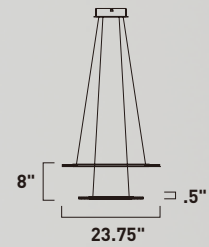

E22655-11MS

Pendant

B

• Additional design options