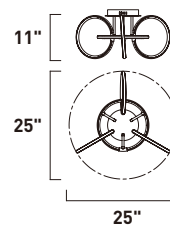

E24723-BKPC
Semi-Flush Mount