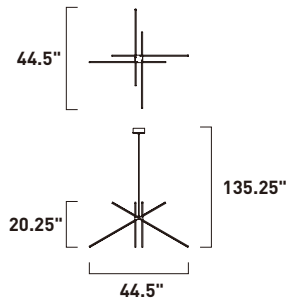

E41445-SA, -WT
Pendant

B