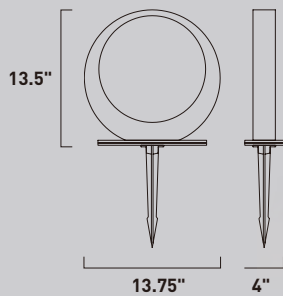

Finish: Black (BK)

- Collection fixture coordinating wall sconce (pg124) and table lamp (pg134)

WT White

- Includes ground spike anchor bolts

E41049-BZ, -WT
Pathway Light
C

ITEM #	FINISH	LAMPING	DIMENSION	CRI	LUMENS		Additional Information
					INIT.	DEL.	
C E41049	BZ, WT	12W PCB LED 3000K (Integrated)	13.75"L x 4"W x 13.5"H	90	840	610	