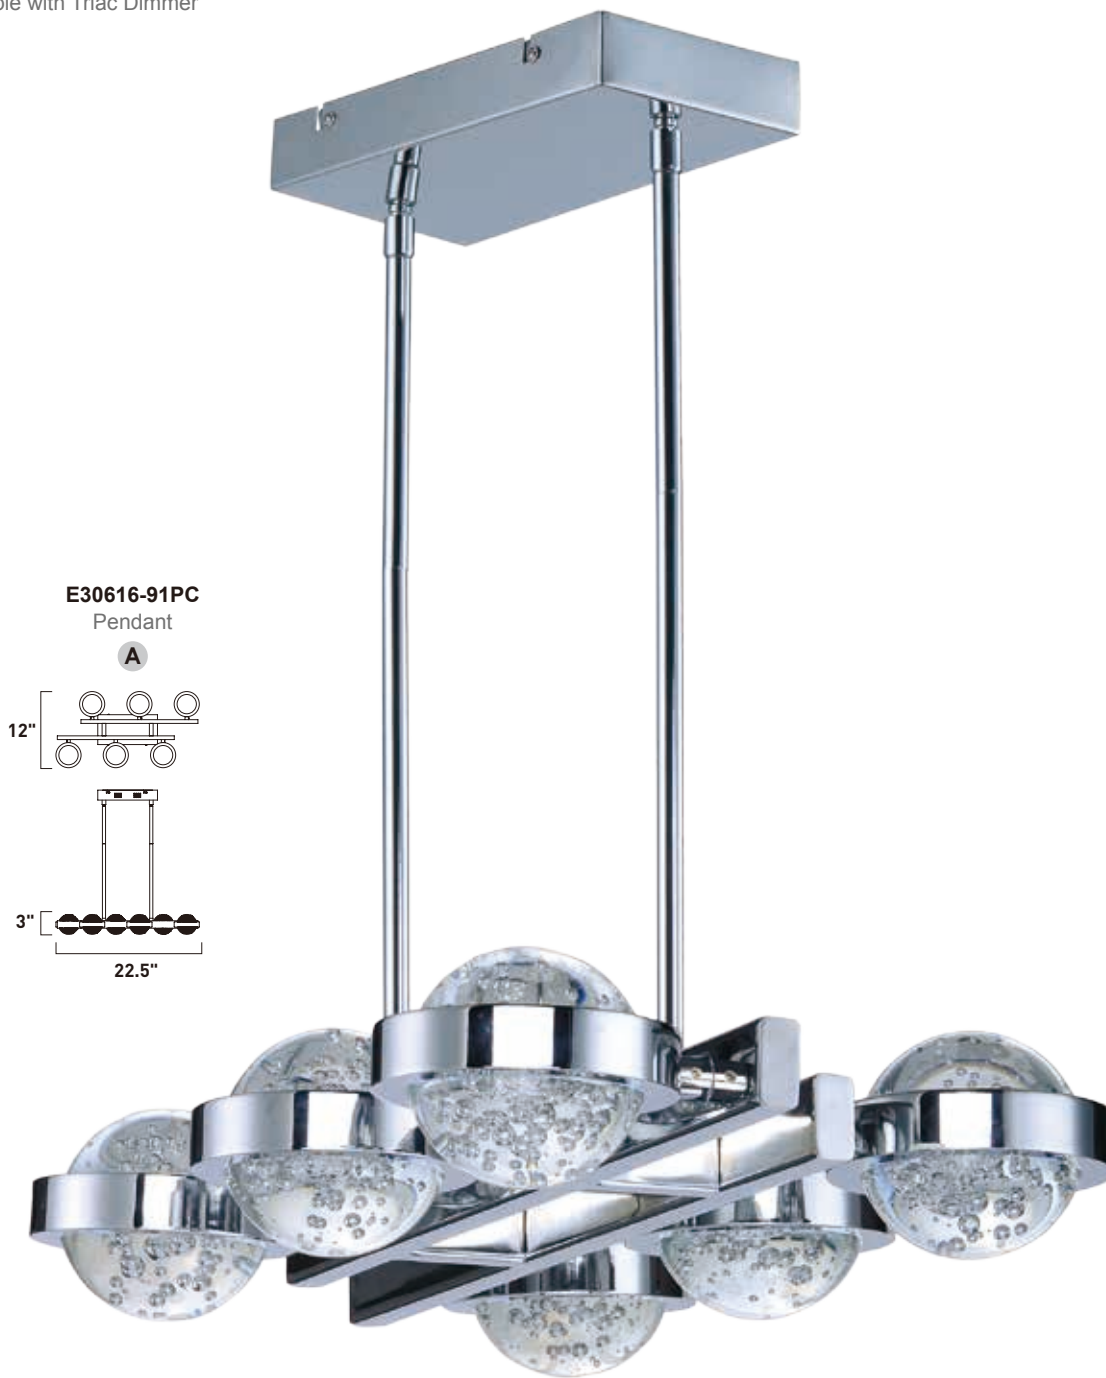

COSMO

- Spherical bubble glass
- Metalwork finished in Polished chrome
- 3000K Color Temperature, CRI 80
- Dimmable with Triac Dimmer

	ITEM #	FINISH	LAMPING	DIMENSION	CRI	LUMENS	Additional Information
A	E30616	91PC	6 x 4.5W LED 3000K (Integrated)	22.5"L x 12"W x 3"H x 46.25"OAH	80	1890	Includes Two 6" Stems (ESTR05006PC-DZ) Includes Six 12" Stems (ESTR05012PC-DZ)

Finish: Bubble glass (91) Polished Chrome (PC)