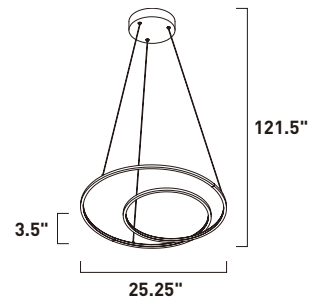

ITEM #	FINISH	LAMPING	DIMENSION	LUMENS		Additional Information
				CRI	INIT. DEL.	
A E21325	MS	55W LED 3000K (Integrated)	25.25"W x 3.5"H x 121.5"OAH	80+	3850 2170	

Finish: Matte Silver (MS)