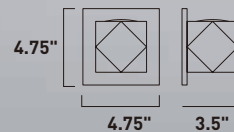

E41530-BZ
1-Light Interior/Exterior Wall Sconce

C