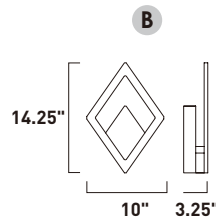

E41493-BZ, -SA, -WT
Interior/Exterior Wall Sconce

	ITEM #	FINISH	LAMPING	DIMENSION	HCO	CRI	LUMENS	Additional Information
A	E41495	BZ, SA, WT	25W LED 3000K (Integrated)	13.5"W x 19.25"H x 3.25"Ext.	14"	90	1750	
B	E41493	BZ, SA, WT	21W LED 3000K (Integrated)	10"W x 14.25"H x 3.25"Ext.	9.5"	90	1470	

Finish options: Bronze (BZ) Satin Aluminum (SA) White (WT)