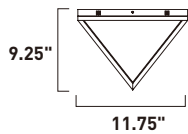

Finish options: Polished Chrome (PC) Rose Gold (RG)

E20811-PC, -RG
Flush Mount

C

E20812-PC, -RG
Flush Mount

E

E20810-PC, -RG
Flush Mount

D

	ITEM #	FINISH	LAMPING	DIMENSION	CRI	LUMENS	Additional Information
C	E20811	PC, RG	28W LED 3000K (Integrated)	15.75"W x 12"H	90	1960	
D	E20810	PC, RG	20W LED 3000K (Integrated)	11.75"W x 9.25"H	90	1400	
E	E20812	PC, RG	35W LED 3000K (Integrated)	19.75"W x 15"H	90	2450	