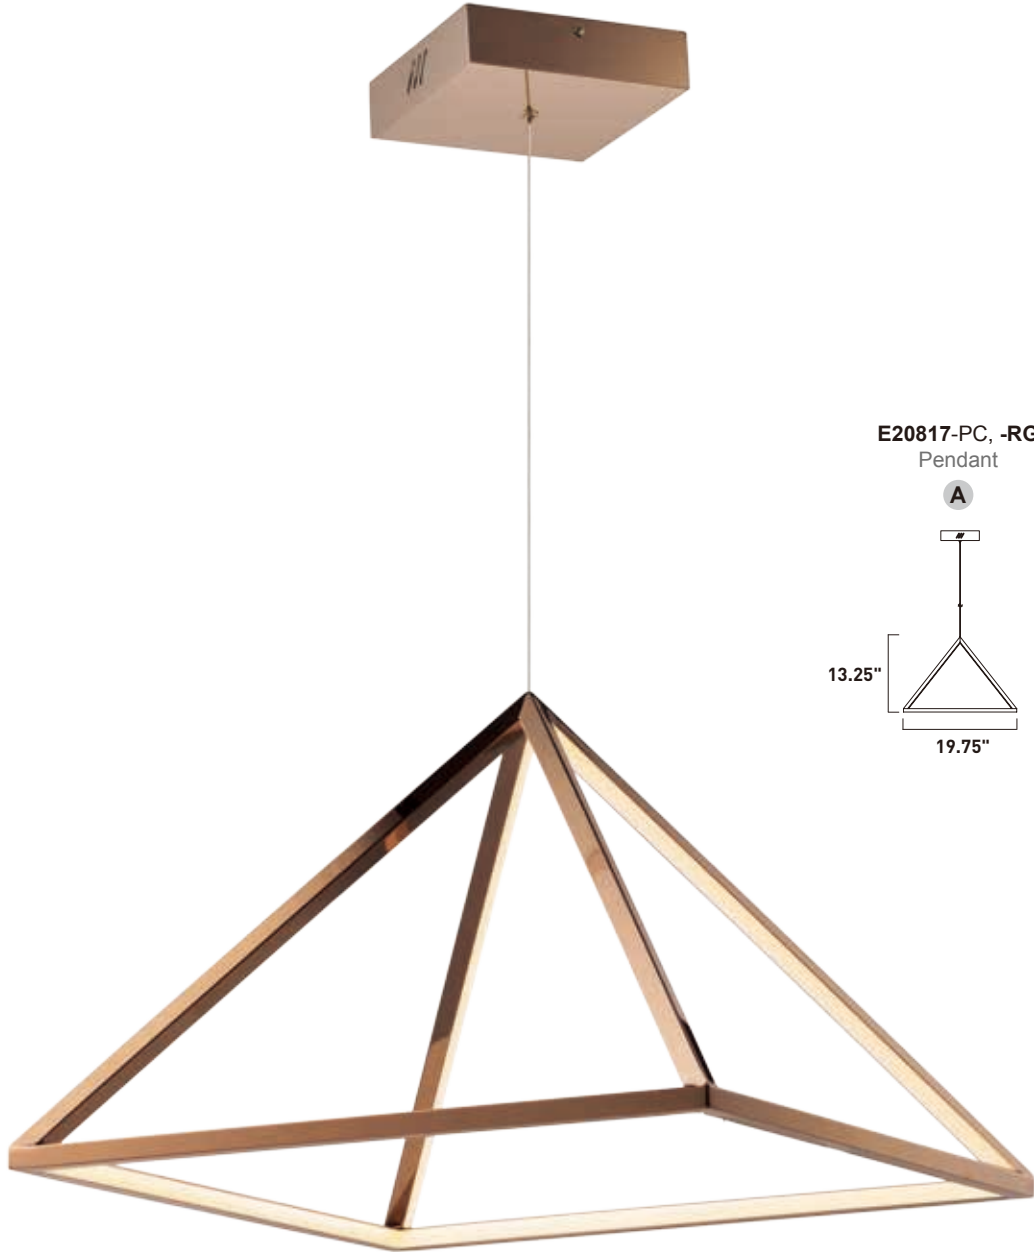

Finish: Polished Chrome (PC)

PYRAMID

Triangular shaped frames of metal are finished in a mirror like Polished Chrome or Rose Gold. The inner side of these frames house LED strips that provide ample indirect and direct lighting for ultimate comfort and performance.

PYRAMID

- Inset integrated LEDs in triangular shaped structure
- Metalwork in your choice of Rose Gold or Polished Chrome
- 3000K Color Temperature, CRI 90
- Dimmable with Triac Dimmer

	ITEM #	FINISH	LAMPING	DIMENSION	CRI	LUMENS	Additional Information
A	E20817	PC, RG	35W LED 3000K (Integrated)	19.75"W x 13.25"H x 130"OAH	90	2450	