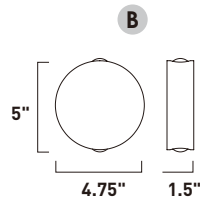

E41542-SA, -WT
2-Light Interior/Exterior Wall Sconce