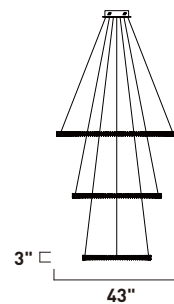

BRACELET

- Beveled Crystal strands fitted inside metal rings
- Metalwork finished in Polished Chrome
- 3500K Color Temperature, CRI 90
- Dimmable with Triac Dimmer

A

• Can be arranged in different sequences

	ITEM #	FINISH	LAMPING	DIMENSION	CRI	LUMENS	Additional Information
A	E21216	20PC	94W LED 3500K (Integrated)	43"W x 3"H x 120"OAH	90	6580	

Finish: Crystal (20) Polished Chrome (PC)