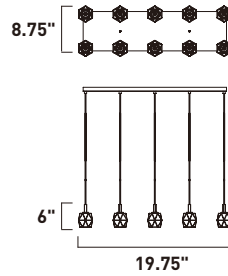

ITEM #	FINISH	LAMPING	DIMENSION	CRI	LUMENS	Additional Information
A	E20719	82PC	10 x 4W G9 LED 3000K (Integrated)	19.75"L x 8.75"W x 6"H x 127"OAH	80+	2800	LED ⓘ

Finish: Heavy Faceted glass (82) Polished Chrome (PC)