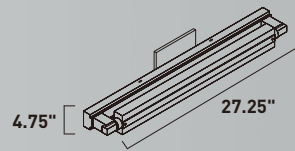

PIVOT LED

- Polished Chrome metal detail on acrylic
- Pivot rotates 180° degrees
- ADA Approved
- 3000K Color Temperature
- Suitable for Damp locations
- Dimmable with Triac dimmers

	ITEM #	FINISH	LAMPING	DIMENSION	HCO	CRI	LUMENS	Additional Information
A	E32372	18PC	27W PCB LED 3000K (Integrated)	27.25"W x 4.75"H x 3.75"Ext.	2.25"	90	1680	Lights rotate a 359°
B	E32373	18PC	38W PCB LED 3000K (Integrated)	39.25"W x 4.75"H x 3.75"Ext.	2.25"	90	2800	Lights rotate a 359°

Finish: Clear glass (18) Polished Chrome (PC)