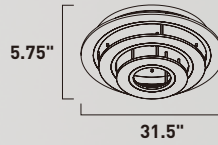

ITEM #	FINISH	LAMPING	DIMENSION	LUMENS			Additional Information
					CRI	INIT.	DEL.	
B	E22667	11MS	68W LED 3000K (Integrated)	31.5"W x 5.75"H	80+	4760	3200	LED
C	E22668	11MS	116W LED 3000K (Integrated)	39.5"W x 7"H	80+	8120	4890	LED

Finish: Matte White Acrylic (11) Matte Silver (MS)