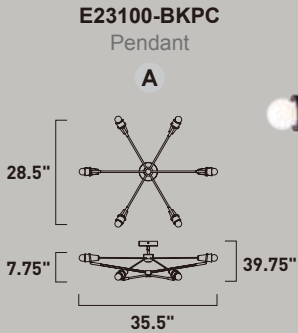

BOUNCE

- Carefully balanced wire suspension
- Two tone Black and Polished Chrome finish
- 3000K Color Temperature
- CRI 90
- Dimmable with Triac dimmers

ITEM #	FINISH	LAMPING	DIMENSION	LUMENS			Additional Information	
				CRI	INIT.	DEL.		
A	E23100	BKPC	6 x 8W COB LED 3000K (Integrated)	35.5"L x 28.5"W x 7.75"H x 39.75"OAH	90	3360	3000	Includes One 6" Stem (ESTR05006BK-SG) Includes Two 12" Stems (ESTR05012BK-SG)
B	E23103	BKPC	6 x 8W COB LED 3000K (Integrated)	55.25"L x 40.75"W x 9.25"H x 40.5"OAH	90	3360	3000	Includes One 6" Stem (ESTR05006BK-SG) Includes Two 12" Stems (ESTR05012BK-SG)
C	E23105	BKPC	10 x 8W COB LED 3000K (Integrated)	93"L x 40.75"W x 9.25"H x 38.75"OAH	90	5600	5000	Includes Two 6" Stems (ESTR05006BK-SG) Includes Four 12" Stems (ESTR05012BK-SG)

Finish: Black/Polished Chrome (BKPC)