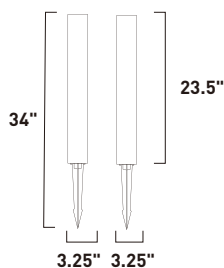

E41364-BZ, -SA
Pathway Light

C