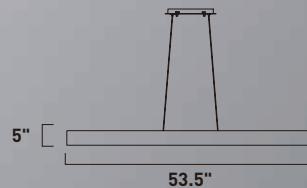

E22907-AL, -BRZ
Pendant

A