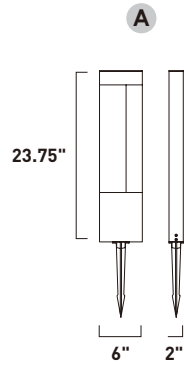

E41383-BZ, -WT
Pathway Light