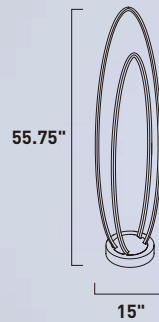

A

E21420-MW
Wall Sconce

B