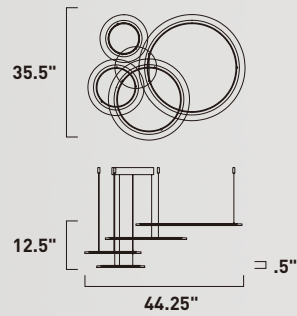

ITEM #	FINISH	LAMPING	DIMENSION	LUMENS			Additional Information
				CRI	INIT.	DEL.	
A E22662	11MS	83W LED 3000K (Integrated)	44.25"L x 35.5"W x 12.5"H x 81"OAH	80+	5810	3950	

Finish: Matte White Acrylic (11) Matte Silver (MS)