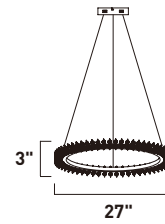

E21212-20PC
Pendant

C