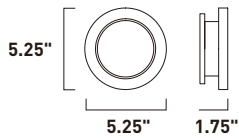

E41381-BZ, -WT
Interior/Exterior Wall Sconce

C