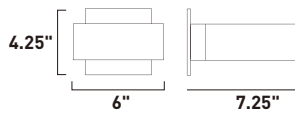

ALUMILUX

- Available in various shapes and finishes
- Cast and Machined Aluminum
- 3000K Color Temperature
- CRI 80+
- Interior/Exterior wall sconces

A

B

C

	ITEM #	FINISH	LAMPING	DIMENSION	HCO	CRI	LUMENS	Additional Information
A	E41324	BZ, SA	8.9W LED 3000K (Integrated)	17.75"W x 4.25"H x 7.25"Ext.	2.16"	80+	560	
B	E41323	BZ, SA	2.7W LED 3000K (Integrated)	6"W x 4.25"H x 7.25"Ext.	2.16"	80+	560	
C	E41318	BZ, SA	6W LED 3000K (Integrated)	14"W x 6.75"H x 3.5"Ext.	3.44"	80+	420	

Finish options: Bronze (BZ) Satin Aluminum (SA)