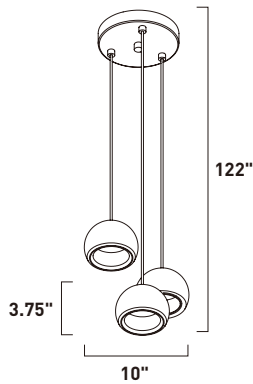

E41483-WT
Pendant

C