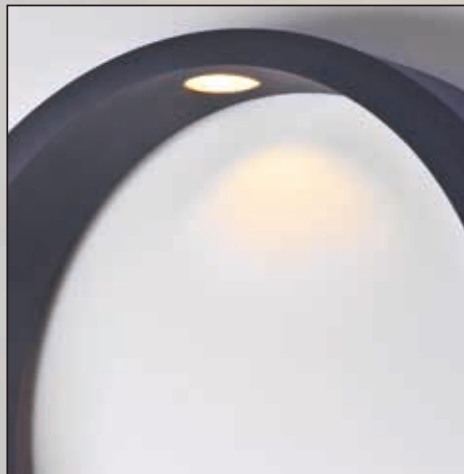

Finish options: Bronze (BZ) White (WT)

ALUMILUX

- Available in various sizes and finishes
- Collection fixture coordinating table lamp (pg134) and landscape lighting (pg148)
- Cast and Machined Aluminum
- 3000K Color Temperature
- CRI 90