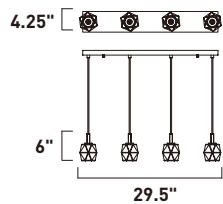

Finish: Heavy Faceted glass (82) Polished Chrome (PC)

E20714-82PC
Pendant

B

E20711-82PC
Pendant

C

	ITEM #	FINISH	LAMPING	DIMENSION	CRI	LUMENS	Additional Information
B	E20714	82PC	4 x 4W G9 LED 3000K (Integrated)	29.5"L x 4.25"W x 6"H x 127"OAH	80+	1120	LED (↑)
C	E20711	82PC	1 x 4W G9 LED 3000K (Integrated)	4.5"W x 6"H x 128.5"OAH	80+	280	LED (↑) (120°)