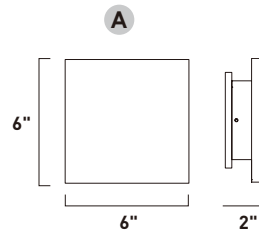

E41388-SA, -WT
Interior/Exterior Wall Sconce