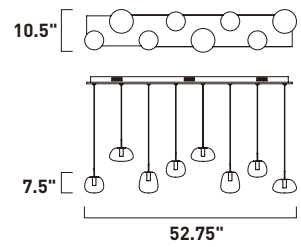

ITEM #	FINISH	LAMPING	DIMENSION	CRI	LUMENS	Additional Information
B	E21125	11WT	38.4W PCB LED 3000K (Integrated)	52.75"L x 10.5"W x 7.5"H x 130"OAH	80+	2688	

Finish: Matte White glass (11) White (WT)