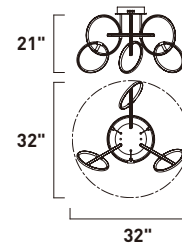

Finish: Black/Polished Chrome (BKPC)

E22910-BKPC
Pendant

E22912-BKPC
Pendant

ITEM #	FINISH	LAMPING	DIMENSION	LUMENS		Additional Information		
				CRI	INIT. DEL.			
B	E22910	BKPC	12 x 1.2W LED G4 3000K (Incl.)	20.5"W x 15.5"H x 67"OAH	80	1320	1200	Includes One 6" Stem (ESTR06206BK-DZ) Includes Three 12" Stems (ESTR06212BK-DZ)
C	E22912	BKPC	18 x 1.2W LED G4 3000K (Incl.)	26"W x 26"H x 74"OAH	80	2200	2000	Includes One 6" Stem (ESTR06206BK-DZ) Includes Three 12" Stems (ESTR06212BK-DZ)

B

E24721-BKPC
Semi-Flush Mount

C

E24723-BKPC
Semi-Flush Mount

D

	ITEM #	FINISH	LAMPING	DIMENSION	HCO	CRI	LUMENS	Additional Information
B	E24720	BKPC	10W LED 3000K (Integrated)	10"W x 10"H x 1.25"Ext.	5.5"	80	710	
C	E24721	BKPC	42W LED 3000K (Integrated)	25"W x 11"H		80	3000	
D	E24723	BKPC	79W LED 3000K (Integrated)	32"W x 21"H		80	5550	