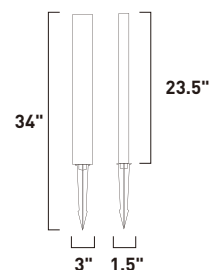

ITEM #	FINISH	LAMPING	DIMENSION	CRI	LUMENS	Additional Information
A	E41366	BZ, SA	5.4W LED 3000K (Integrated)	4"W x 34"H	80+	420	LED
B	E41363	BZ, SA	2W LED 3000K (Integrated)	3.25"W x 34"H	80+	140	LED
C	E41364	BZ, SA	3W LED 3000K (Integrated)	3"W x 34"H	80+	210	LED

Finish options: Bronze (BZ) Satin Aluminum (SA)