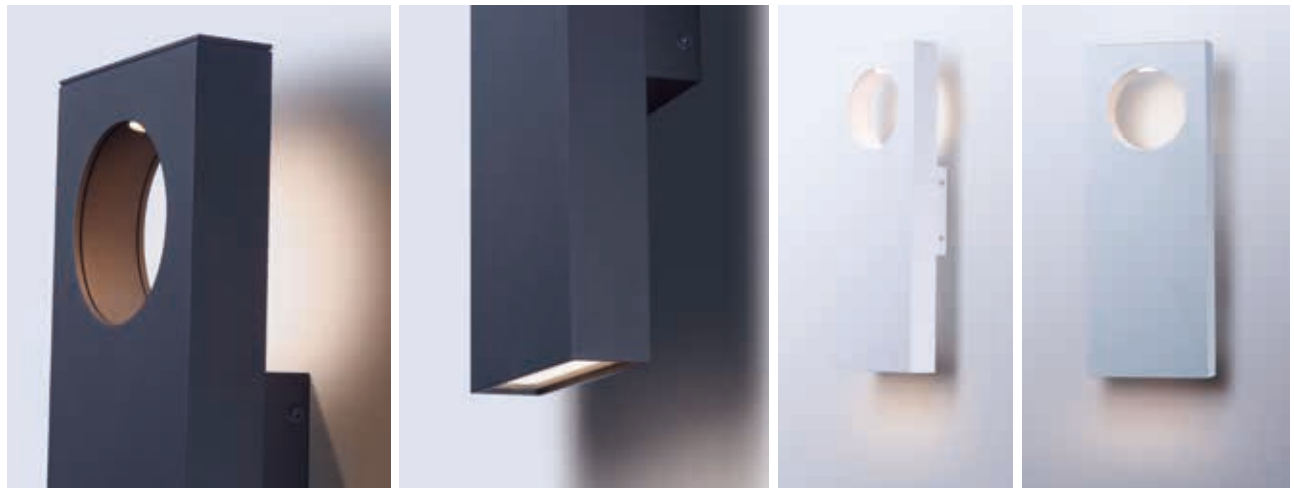

E41368-BZ, -SA, -WT
Interior/Exterior Wall Sconce

	ITEM #	FINISH	LAMPING	DIMENSION	HCO	CRI	LUMENS	Additional Information
A	E41368	BZ, SA, WT	18W LED 3000K (Integrated)	5.75"W x 16"H x 3.25"Ext.	8"	90	1260	

Finish options: Bronze (BZ) Satin Aluminum (SA) White (WT)