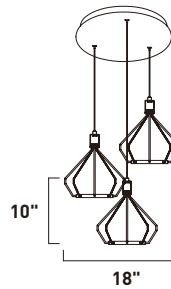

- Edge lit LED discs suspended in metal cages
- Adjustable to direct the light
- Up and down light
- 3000K Color Temperature, CRI 80
- Dimmable with Triac Dimmer

E30625-PC
Pendant

A

E30623-PC
Pendant

B

	ITEM #	FINISH	LAMPING	DIMENSION	CRI	LUMENS	Additional Information
A	E30625	PC	5 x 6.5W LED 3000K (Integrated)	21"W x 10"H x 128"OAH	80	2280	
B	E30623	PC	3 x 6.5W LED 3000K (Integrated)	18"W x 10"H x 128"OAH	80	1370	