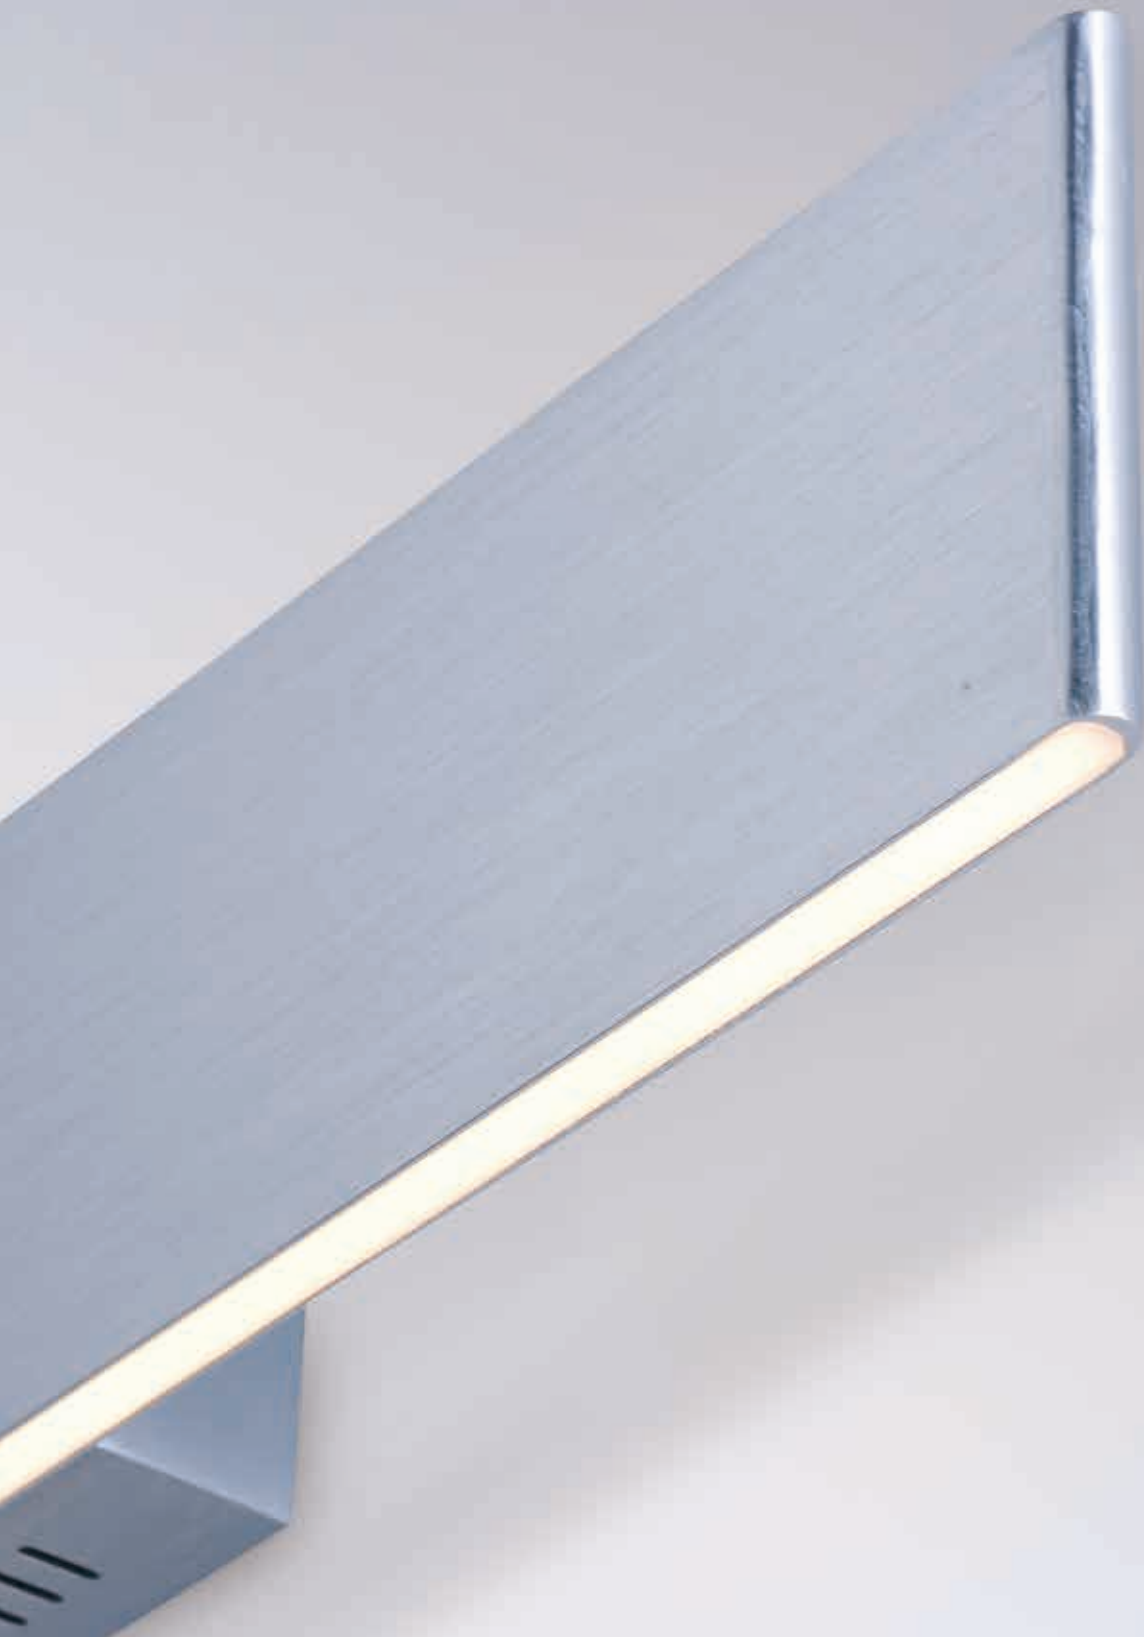

Finish: Matte White (MW)

BLADE

A thin, half-inch aluminum blade now in your choice of Metallic Bronze or Brushed Aluminum incorporates a threadlike LED board recessed into the bottom. The result is a unique effect of light appearing on the surface below without a clear indication from where it is generated.