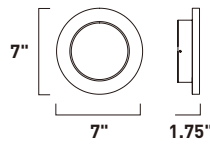

E41382-BZ, -WT
Interior/Exterior Wall Sconce

D