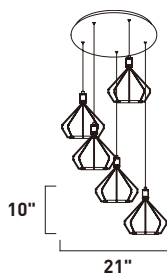

- Edge lit LED discs suspended in metal cages
- Adjustable to direct the light
- Up and down light
- 3000K Color Temperature, CRI 80
- Dimmable with Triac Dimmer

E30625-PC
Pendant

A

E30623-PC
Pendant

B

	ITEM #	FINISH	LAMPING	DIMENSION	CRI	LUMENS	Additional Information
A	E30625	PC	5 x 6.5W LED 3000K (Integrated)	21"W x 10"H x 128"OAH	80	2280	
B	E30623	PC	3 x 6.5W LED 3000K (Integrated)	18"W x 10"H x 128"OAH	80	1370	