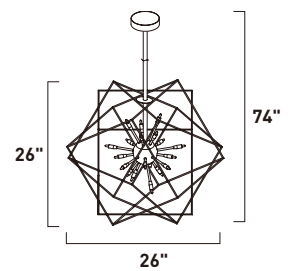

E22918-BKPC
Pendant

A

ITEM #	FINISH	LAMPING	DIMENSION	LUMENS		Additional Information	
				CRI INIT.	DEL.		
A E22918	BKPC	12 x 1.2W LED G4 3000K (Incl.)	23"W x 8.5"H x 57.5"OAH	80	1320	1200	Includes One 6" Stem (ESTR06206BK-DZ) Includes Three 12" Stems (ESTR06212BK-DZ)

Finish: Black/Polished Chrome (BKPC)

E22910-BKPC
Pendant

E22912-BKPC
Pendant

ITEM #	FINISH	LAMPING	DIMENSION	LUMENS		Additional Information		
				CRI	INIT. DEL.			
B	E22910	BKPC	12 x 1.2W LED G4 3000K (Incl.)	20.5"W x 15.5"H x 67"OAH	80	1320	1200	Includes One 6" Stem (ESTR06206BK-DZ) Includes Three 12" Stems (ESTR06212BK-DZ)
C	E22912	BKPC	18 x 1.2W LED G4 3000K (Incl.)	26"W x 26"H x 74"OAH	80	2200	2000	Includes One 6" Stem (ESTR06206BK-DZ) Includes Three 12" Stems (ESTR06212BK-DZ)