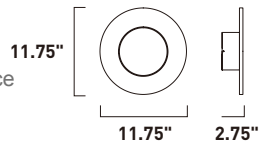

ITEM #	FINISH	LAMPING	DIMENSION	LUMENS			Additional Information	
					HCO	CRI	INIT. DEL.		
B	E41380	BZ, WT	6W LED 3000K (Integrated)	5.25"W x 5.25"H x 1.75"Ext.	2.75"	80	600	295	Backlit Indirect
C	E41381	BZ, WT	8W LED 3000K (Integrated)	7"W x 7"H x 1.75"Ext.	3.5"	80	800	505	Backlit Indirect
D	E41382	BZ, WT	15W LED 3000K (Integrated)	11.75"W x 11.75"H x 2.75"Ext.	6"	80	1500	1250	Backlit Indirect

Finish options: Bronze (BZ) White (WT)