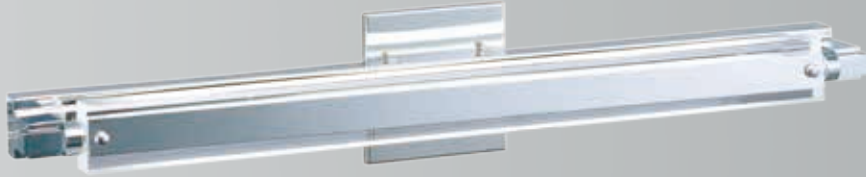

PIVOT LED

- Polished Chrome metal detail on acrylic
- Pivot rotates 180° degrees
- ADA Approved
- 3000K Color Temperature
- Suitable for Damp locations
- Dimmable with Triac dimmers

E32372-18PC
Wall Sconce
A