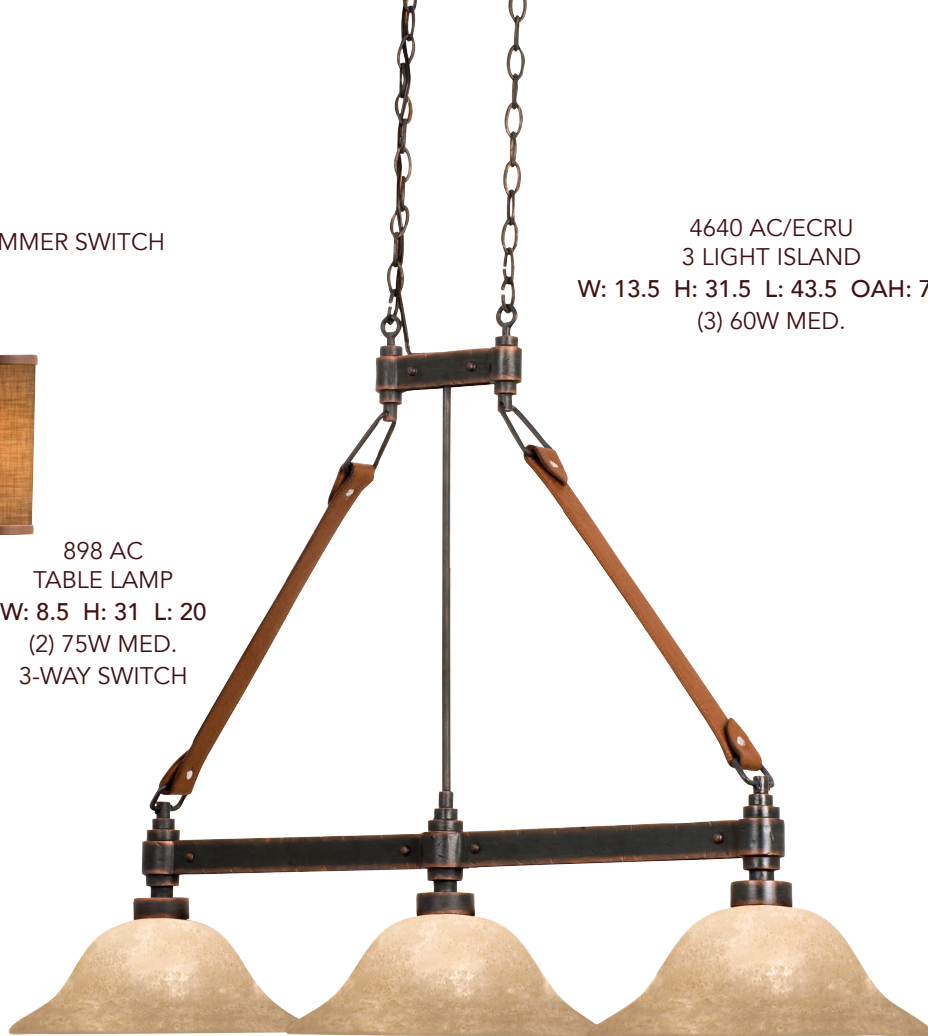

4640 AC/ECRU
3 LIGHT ISLAND
W: 13.5 H: 31.5 L: 43.5 OAH: 79.5
(3) 60W MED.

800.525.2655

ASPEN

Cozy Mountain Lodge inspired design made from Hand Forged Wrought Iron featuring Mica Shades in a Natural Iron (NI) finish. Select models feature Whimsical Forest Silhouettes.