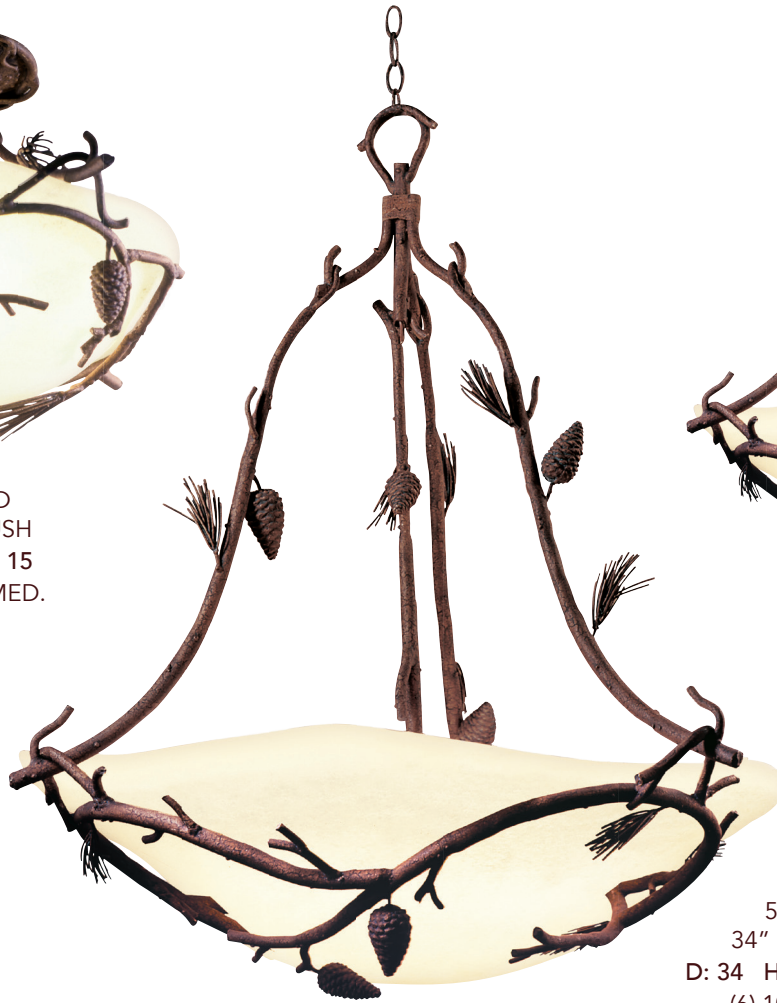

5024 PD/1255
1 LIGHT MINI-PENDANT
D:7 H: 17 OAH: 53
(1) 100W MED.
(1) 12", (1) 24" STEM INCLUDED

5028 PD
20" PENDANT
D:20 H:17 OAH: 53
(1) 100W MED.
(1) 12", (1) 24" STEM INCLUDED

5027 PD
SEMI FLUSH
D: 19 H: 15
(3) 100W MED.