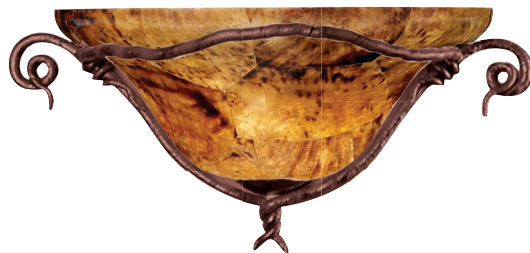

3491 BA / ALAB
25" PENDANT
D: 25 H: 36 OAH: 84
(3) 60W MED.

3496 BA/PENSH
1 LIGHT WALL SCONCE
W: 17 H: 7.5 E: 6.5
(1) 40W MED
*PENSHHELL ONLY

4185 BA
4 LIGHT ADA WALL BRACKET
W: 18 H: 32 E: 4
(4) 25W CAND.

800.525.2655