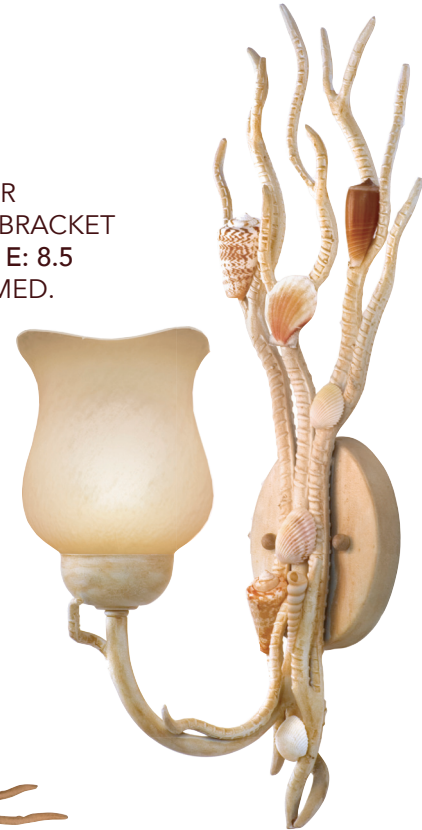

800.525.2655

GRAYSON

Subtle Fleur de Lys inspired design paired with sophisticated Clear Seeded Glass in standard Heirloom Bronze (HB) or Pearl Silver (PS) finishes.

2671 PS/1100
4 LIGHT CHANDELIER
D: 18 H: 19.5 OAH: 67.5
(4) 60W CAND.