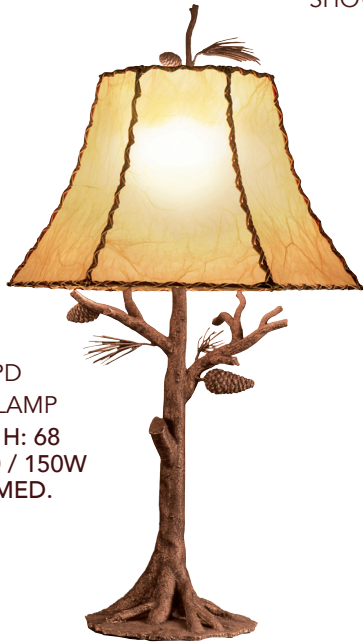

873 PD
FLOOR LAMP
D: 19.5 H: 68
(1) 50 / 100 / 150W
3-WAY MED.

872 PD
TABLE LAMP
D: 19.5 H: 35
(1) 50 / 100 / 150W 3-WAY MED.