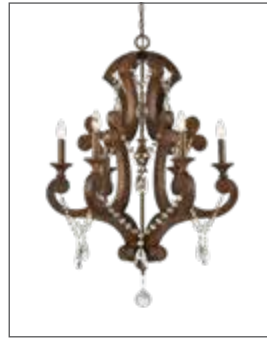

UPDATED TRADITIONAL
42