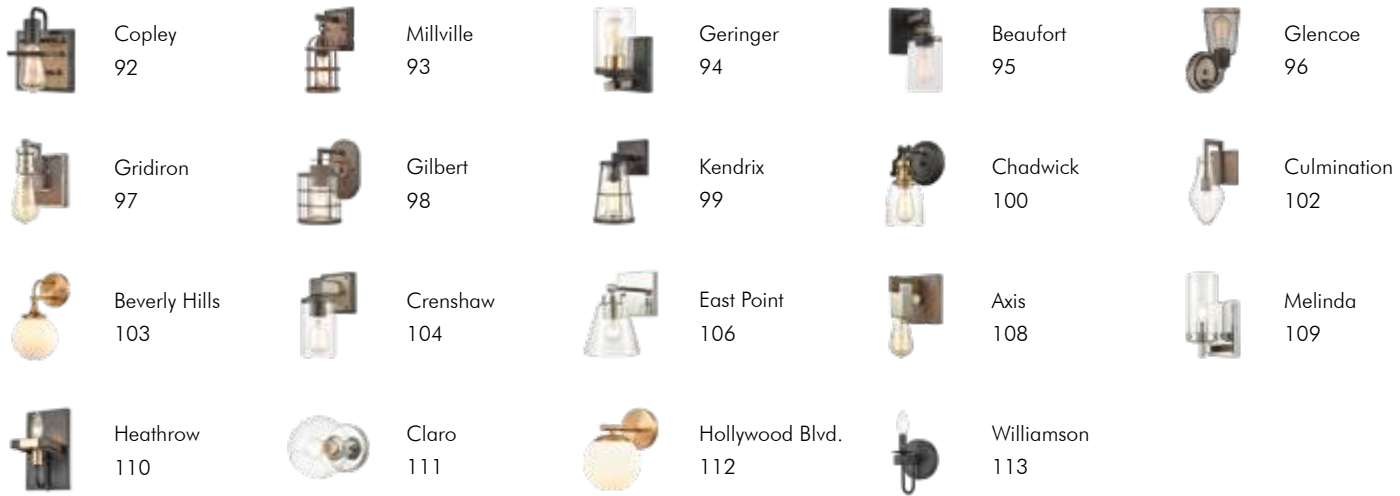

Any cable hung fixture gets 6' cable.

There are exceptions made for odd size fixtures that need more chain/rods.

MID-CENTURY MODERN

MODERN FARMHOUSE

UPDATED TRADITIONAL

TRANSITIONAL

MODERN

VANITY

LARGE PENDANTS

MINI PENDANTS

MINI PENDANTS

OUTDOOR

COLLECTIONS ALPHABETICAL INDEX

Collection	Page	Collection	Page	Collection	Page	Collection	Page	Collection	Page
A-Frame	41	Crested Butte	146	Gridiron	97	Melinda	66	Torch	159
Amore	131	Crestler	20	Gridlock	85	Millville	93	Tornado	139
Angus	152	Crofton	149	Heathrow	64	Minersville	153	Transitions	58
Arabesque	22	Crossbeam	30	Heritage Hills	150	Naples	82	Tuscan Villa	130
Axis	108	Culmination	102	Herndon	137	Nature's Collage	139	Valante	12
Azaria	136	Daisy	76	Hollywood Blvd.	112	Planetario	139	Vispon	130
Barrow	38	Darlene	130	Jackson	157	Radiance	132	Volus	137
Beaufort	74	East Point	106	Jenna	130	Ramsey	60	Warehouse Window	40
Beverly Hills	15	Ebbtide	139	Jenning	138	Renford	156	Water's Edge	139
Braddock	151	Ellipsa	138	Katania	46	Renninger	158	Wellsley	48
Bridgette	87	English Pub	136	Kendrix	99	Ringlets	23	Wembley	55
Calabria	136	Erindale	72	Kennington	136	Roubaix	138	Wickshire	52
Carbondale	132	Flora Grace	84	Kerin	132	Rutherford	131	Williamson	54
Chadwick	100	Frazzle	139	Laguna Beach	14	San Sebastian	44	Winter's Spray	80
Chandra	131	Geosphere	16	Lakeshore Drive	70	Santa Barbara	19	Woodbridge	28
Chiseled Ice	138	Geringer	68	Lanesboro	50	Seaway Passage	136	Wooden Barrel	36
Claro	111	Gilbert	98	LED & Filament Bulbs	77	Socket Pendant	137	Wooden Crate	35
Clausten	32	Glasgow	130	Lola	137	Splitrock	139	Zinger	18
Coastal Scallop	138	Glencoe	96	Loughton	86	Stone Manor	88		
Copley	92	Glendon	53	Lyndon	132	Structure	26		
Crenshaw	104	Golden Pasture	139	Main Street	154	Talia	62		