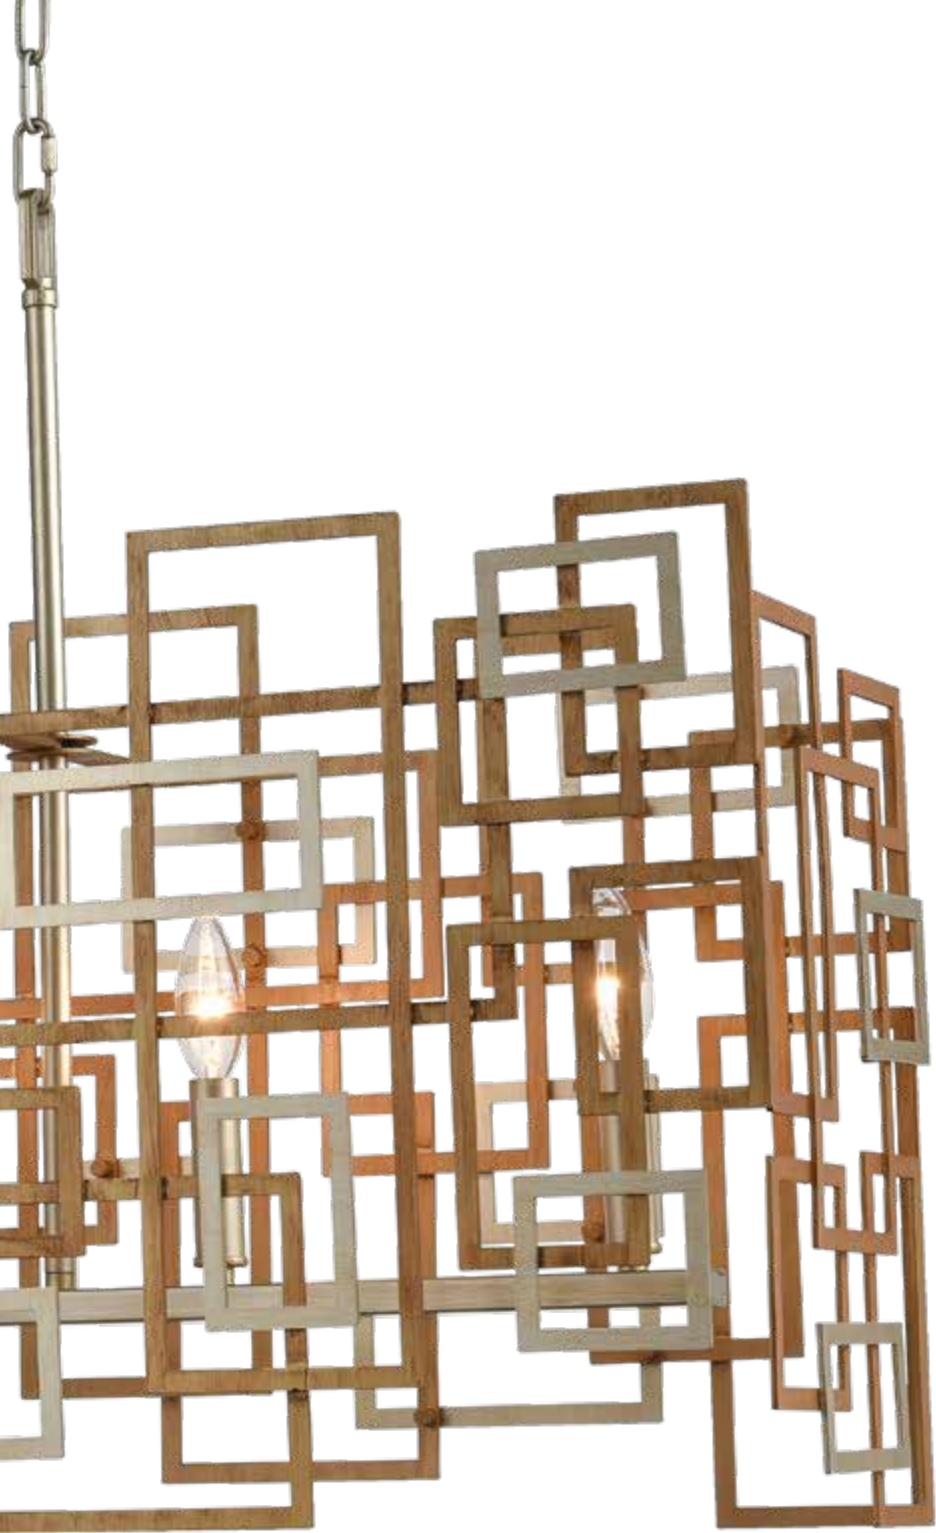

FILAMENT BULBS

These dimmable nostalgic light bulbs will enhance the look of any fixture especially those with visible bulbs.

ITEM NO.	BULB	W	H
1092	60W Med.	2.5"	5"
1099	60W Med.	1.25"	7"
1101	40W Cand.	1"	3.5"
1102	60W Med.	1.75"	4.25"
1103	60W Med.	1.25"	12"