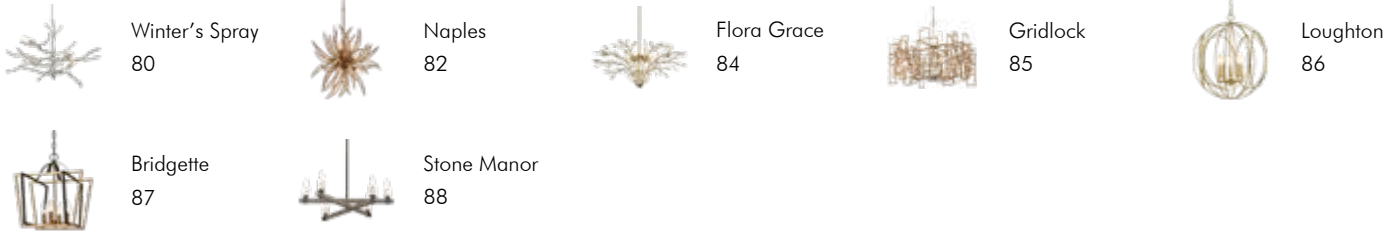

Any cable hung fixture gets 6' cable.

There are exceptions made for odd size fixtures that need more chain/rods.

MID-CENTURY MODERN

MODERN FARMHOUSE

UPDATED TRADITIONAL

TRANSITIONAL

MODERN

VANITY

LARGE PENDANTS

MINI PENDANTS

MINI PENDANTS

OUTDOOR

COLLECTIONS ALPHABETICAL INDEX

Collection	Page	Collection	Page	Collection	Page	Collection	Page	Collection	Page
A-Frame	41	Crested Butte	146	Gridiron	97	Melinda	66	Torch	159
Amore	131	Crestler	20	Gridlock	85	Millville	93	Tornado	139
Angus	152	Crofton	149	Heathrow	64	Minersville	153	Transitions	58
Arabesque	22	Crossbeam	30	Heritage Hills	150	Naples	82	Tuscan Villa	130
Axis	108	Culmination	102	Herndon	137	Nature's Collage	139	Valante	12
Azaria	136	Daisy	76	Hollywood Blvd.	112	Planetario	139	Vispon	130
Barrow	38	Darlene	130	Jackson	157	Radiance	132	Volus	137
Beaufort	74	East Point	106	Jenna	130	Ramsey	60	Warehouse Window	40
Beverly Hills	15	Ebbtide	139	Jenning	138	Renford	156	Water's Edge	139
Braddock	151	Ellipsa	138	Katania	46	Renninger	158	Wellsley	48
Bridgette	87	English Pub	136	Kendrix	99	Ringlets	23	Wembley	55
Calabria	136	Erindale	72	Kennington	136	Roubaix	138	Wickshire	52
Carbondale	132	Flora Grace	84	Kerin	132	Rutherford	131	Williamson	54
Chadwick	100	Frazzle	139	Laguna Beach	14	San Sebastian	44	Winter's Spray	80
Chandra	131	Geosphere	16	Lakeshore Drive	70	Santa Barbara	19	Woodbridge	28
Chiseled Ice	138	Geringer	68	Lanesboro	50	Seaway Passage	136	Wooden Barrel	36
Claro	111	Gilbert	98	LED & Filament Bulbs	77	Socket Pendant	137	Wooden Crate	35
Clausten	32	Glasgow	130	Lola	137	Splitrock	139	Zinger	18
Coastal Scallop	138	Glencoe	96	Loughton	86	Stone Manor	88		
Copley	92	Glendon	53	Lyndon	132	Structure	26		
Crenshaw	104	Golden Pasture	139	Main Street	154	Talia	62		