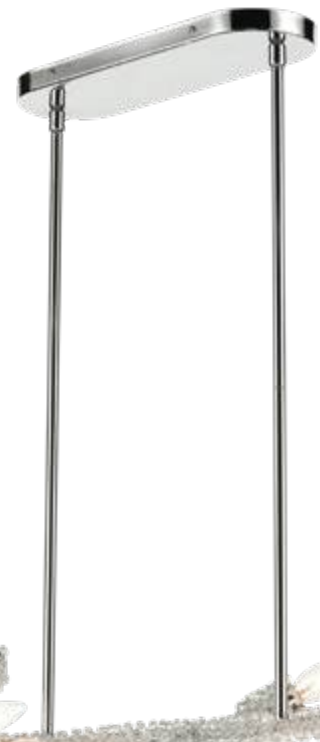

ITEM NO.	BULB	W	D	H	MAX H	CORD	SUSPENSION	DETAILS
46780/2	2-60W Cand.	14"	6"	21"	-	8"	-	
46781/7	7-60W Cand.	53"	19"	10"	47"	72"	1-6, 1-12, 1-18" Rods	
46782/8	8-60W Cand.	39"	39"	28"	67"	144"	1-6, 1-12, 1-18" Rods	
46783/12	12-60W Cand.	48"	48"	38"	83"	144"	1-6, 1-12, 1-24" Rods