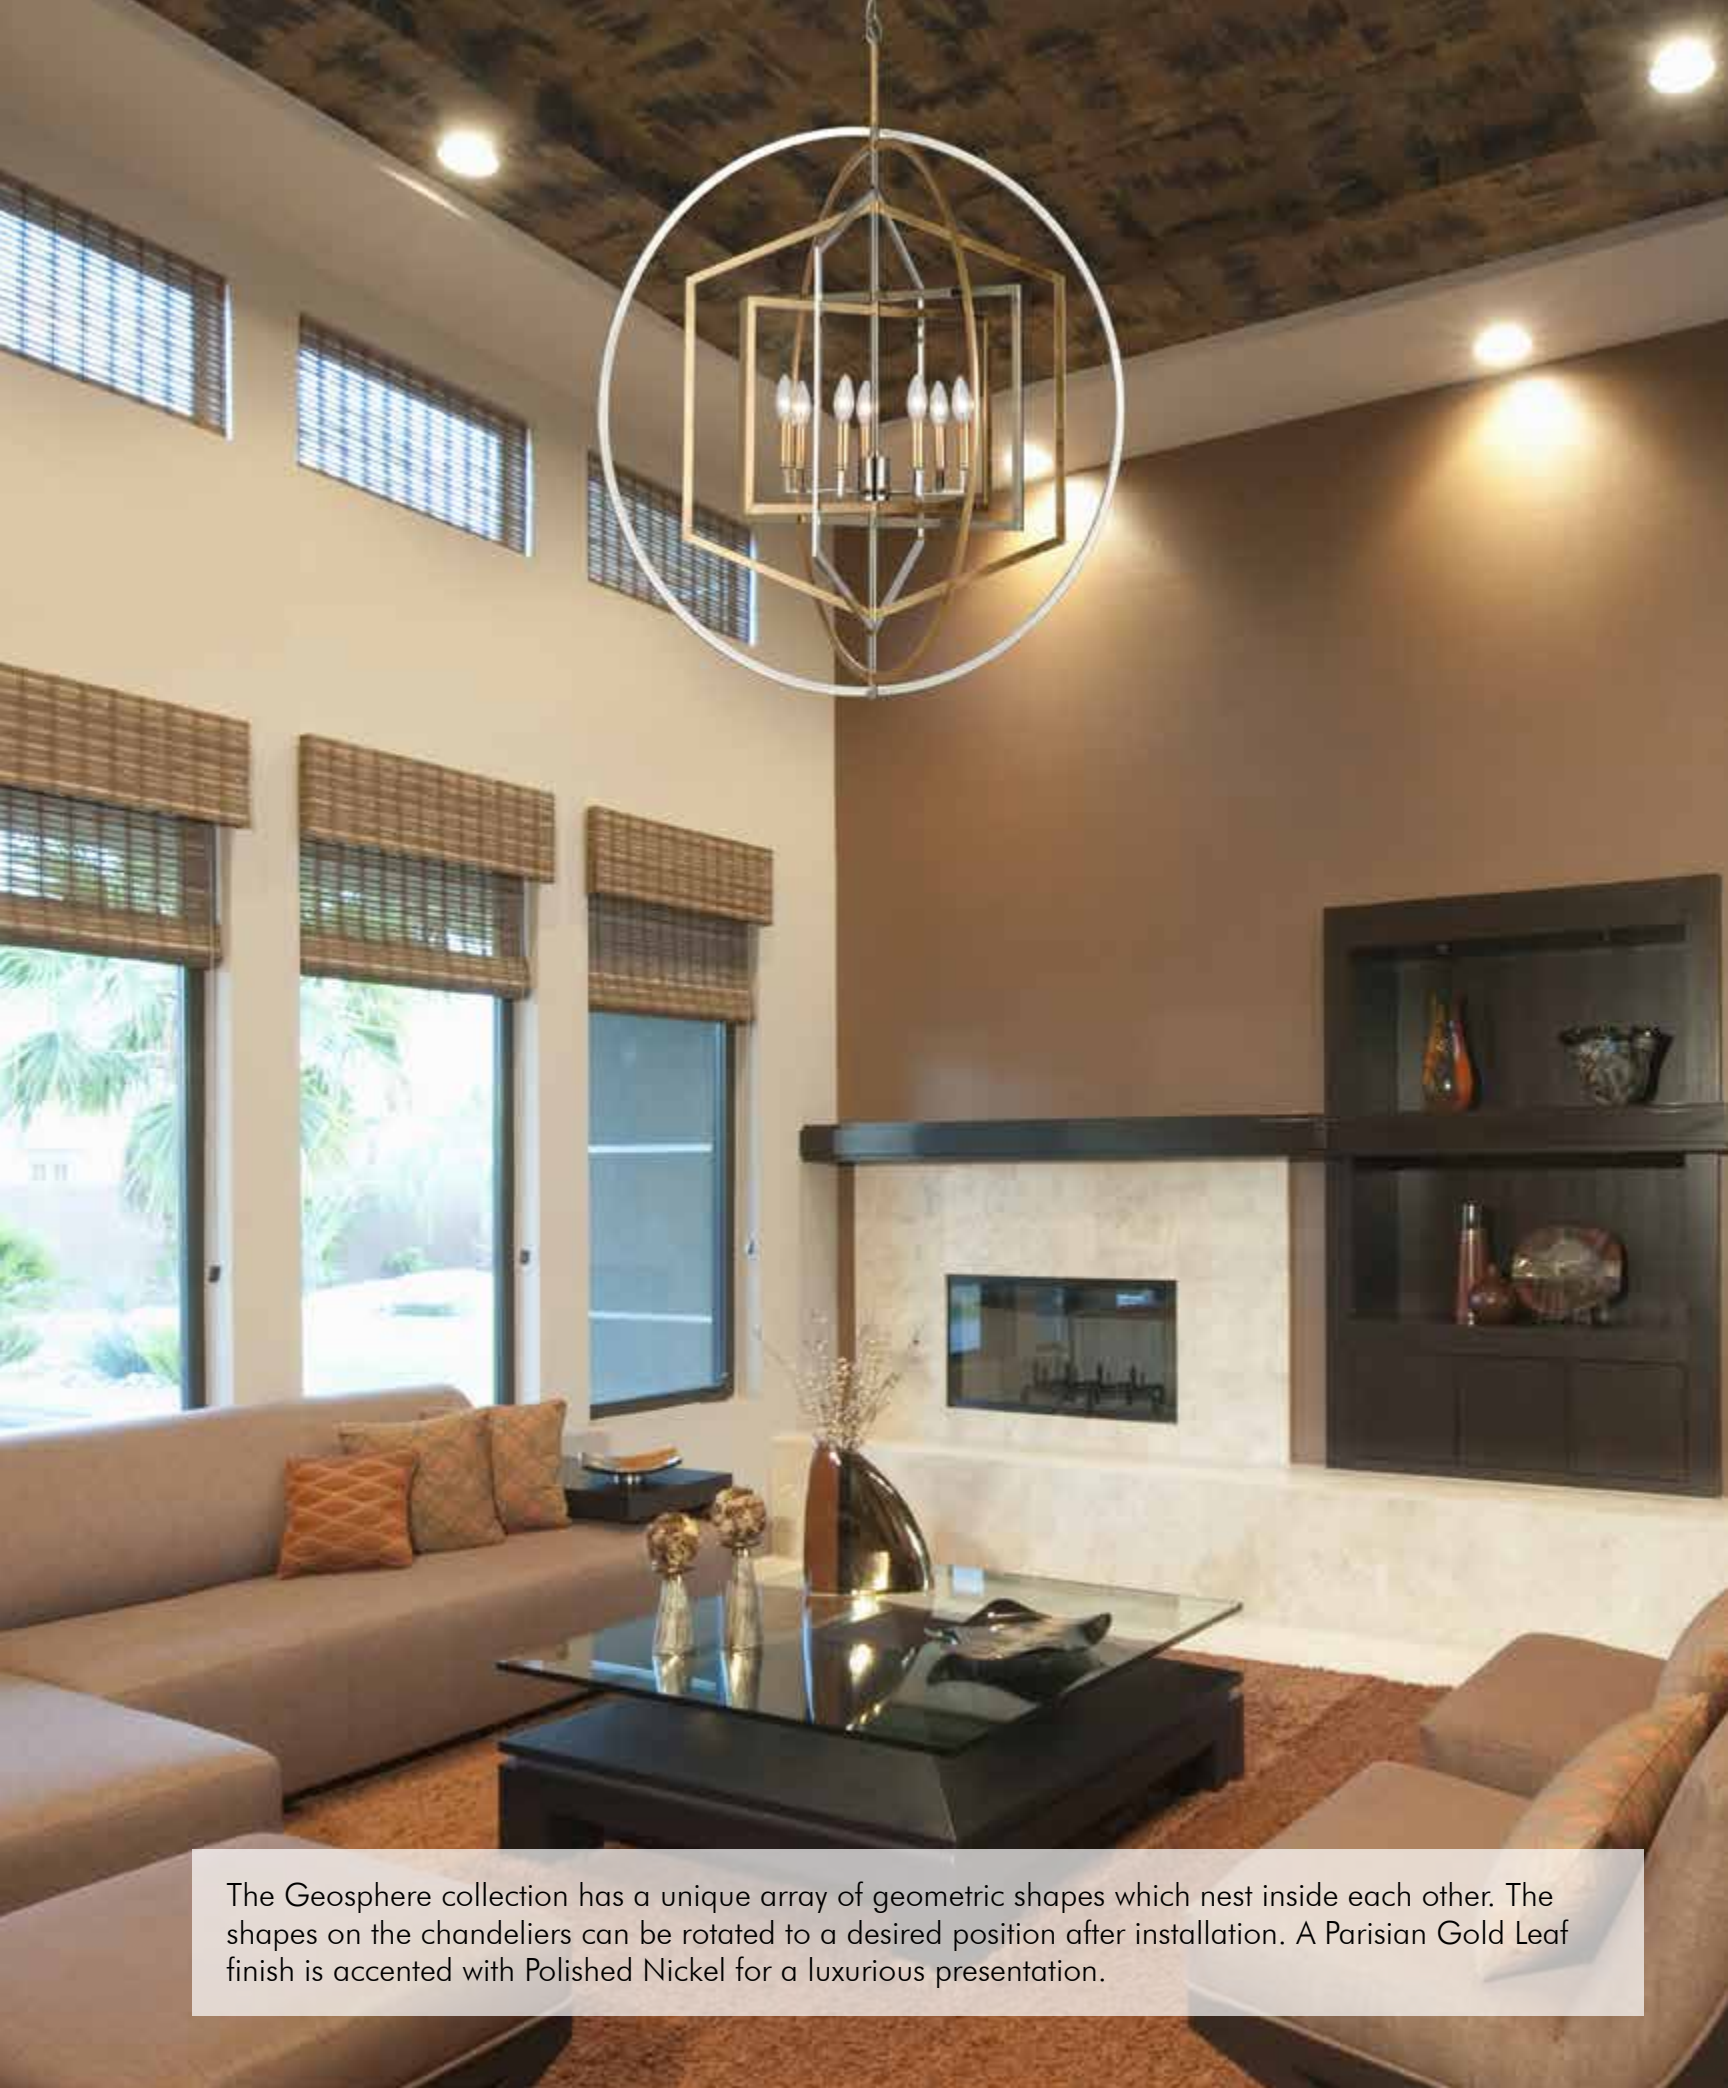

The Geosphere collection has a unique array of geometric shapes which nest inside each other. The shapes on the chandeliers can be rotated to a desired position after installation. A Parisian Gold Leaf finish is accented with Polished Nickel for a luxurious presentation.