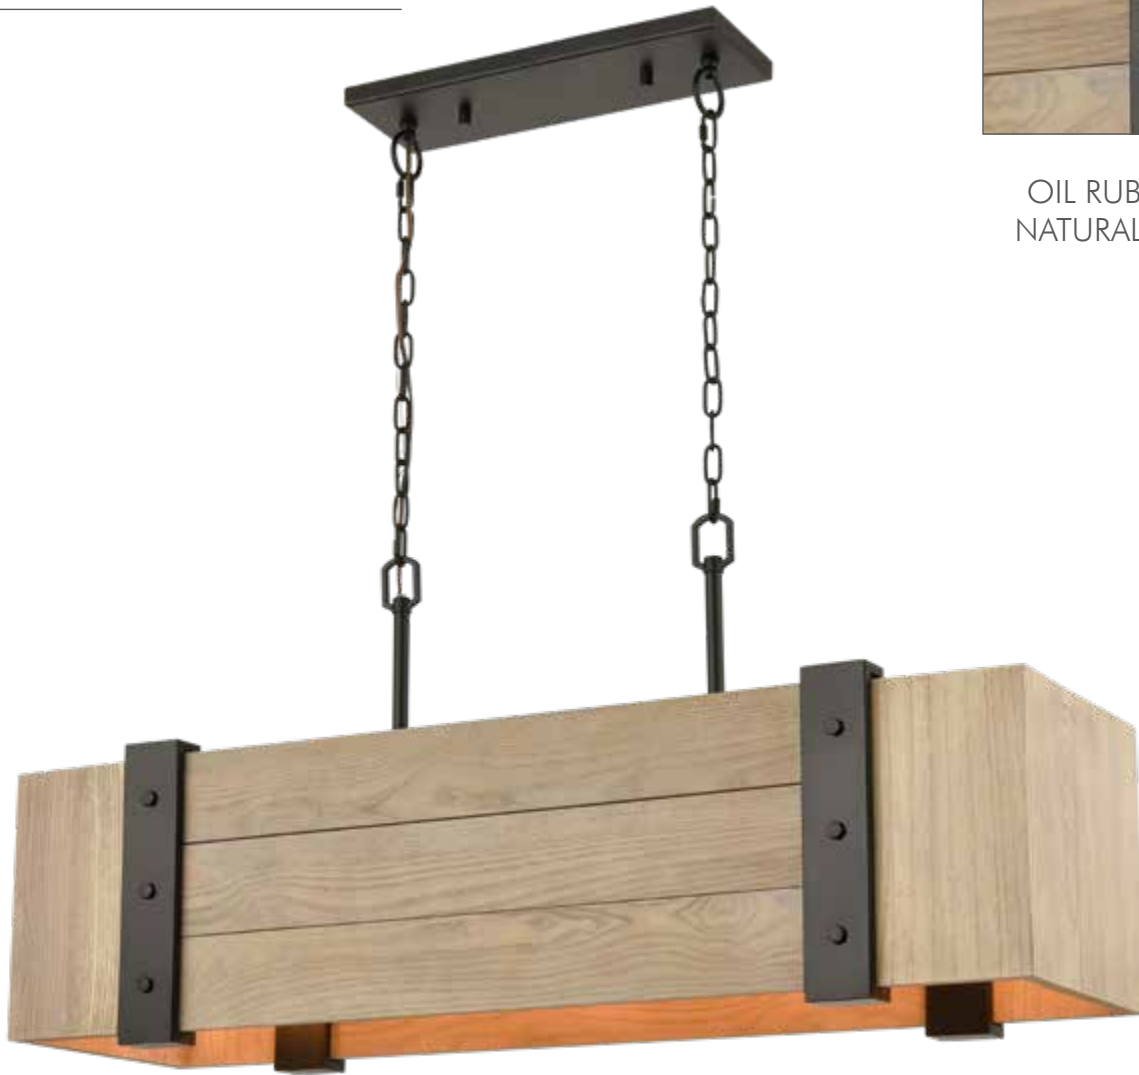

WOODEN CRATE

The Wooden Crate island light is made from solid wood planks capped with wooden ends. Large metal brackets with oversized bolts anchor the wooden elements together while the Oil Rubbed Bronze finished hardware contrasts the Natural Wood finish.

OIL RUBBED BRONZE /
NATURAL WOOD FINISH

33386/5

ITEM NO.	BULB	W	D	H	MAX H	CORD	SUSPENSION	DETAILS
33386/5	5-60W Cand.	40"	12"	11"	58"	72"	1-6" Rod, 36" Chain	32 lbs. incl. safety cable

WOODEN BARREL

Made with real wooden slats, the Wooden Barrel collection adds a vintage look to any space. The slats are held in place by metalwork designed in such a way to allow the ends of the wood to be visible. Warm color combinations include Natural Wood with Oil Rubbed Bronze or Medium Oak with Satin Brass.