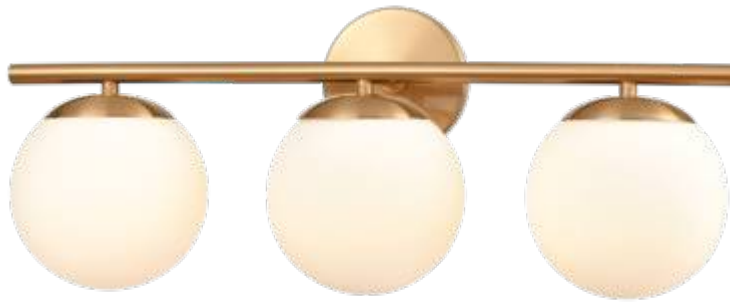

HOLLYWOOD BLVD.

Satin Brass finish with opal white glass

18313/1

SATIN BRASS FINISH

18314/3

18316/4

ITEM NO.	BULB	W	D	H	DETAILS
18313/1	1-60W Cand.	6"	8"	9"	
18314/3	3-60W Cand.	22"	8"	9"	
18316/4	4-60W Cand.	30"	8"	9"	