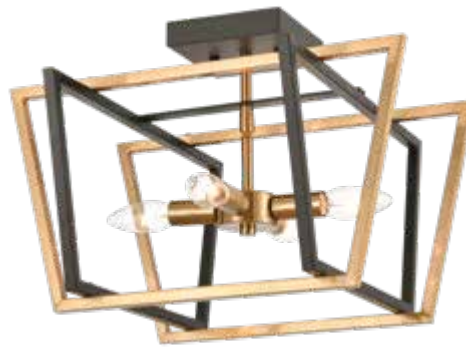

BRIDGETTE

Showcasing modern geometric design, the Bridgette collection contrasts intersecting angular lines in a contrasting Matte Black/Satin Brass finish.

18354/4