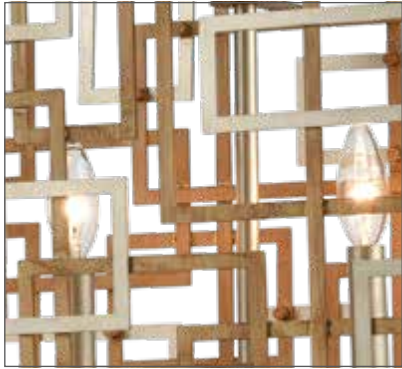

GRIDLOCK

The Gridlock collection features a collage of overlapping rectangles which produce a work of abstract art. The two-tone Matte Gold/Aged Silver finish adds contrast and visual depth.

MATTE GOLD /
AGED SILVER FINISH