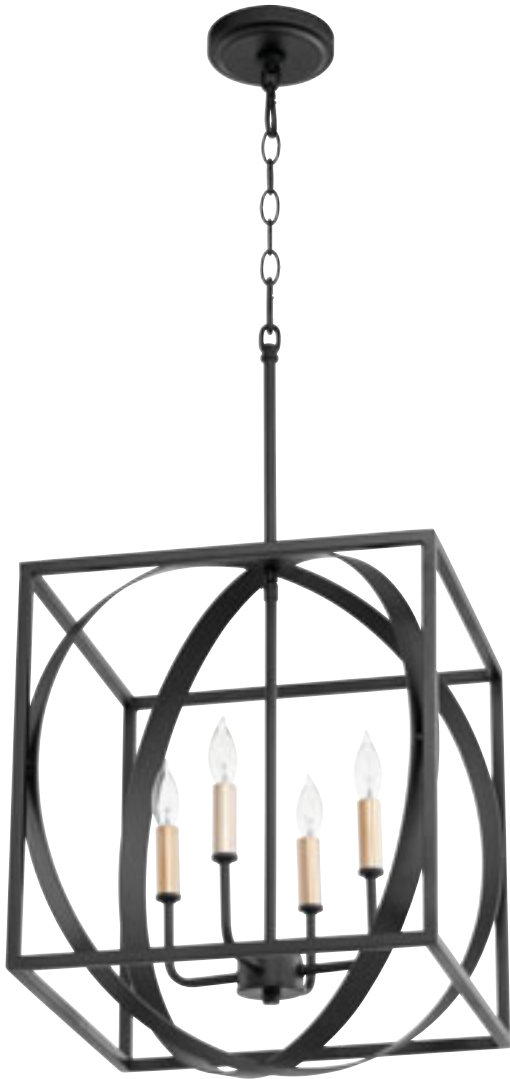

8150-4-69**

15.5"(w) x 19.5"(h)* - (4) 60W C

Noir

*Supplied with 2-8", 2-12", 2-16" stems and 1' of chain to customize hanging height.

**Supplied with Noir, Satin Nickel and Aged Brass candle sleeves.