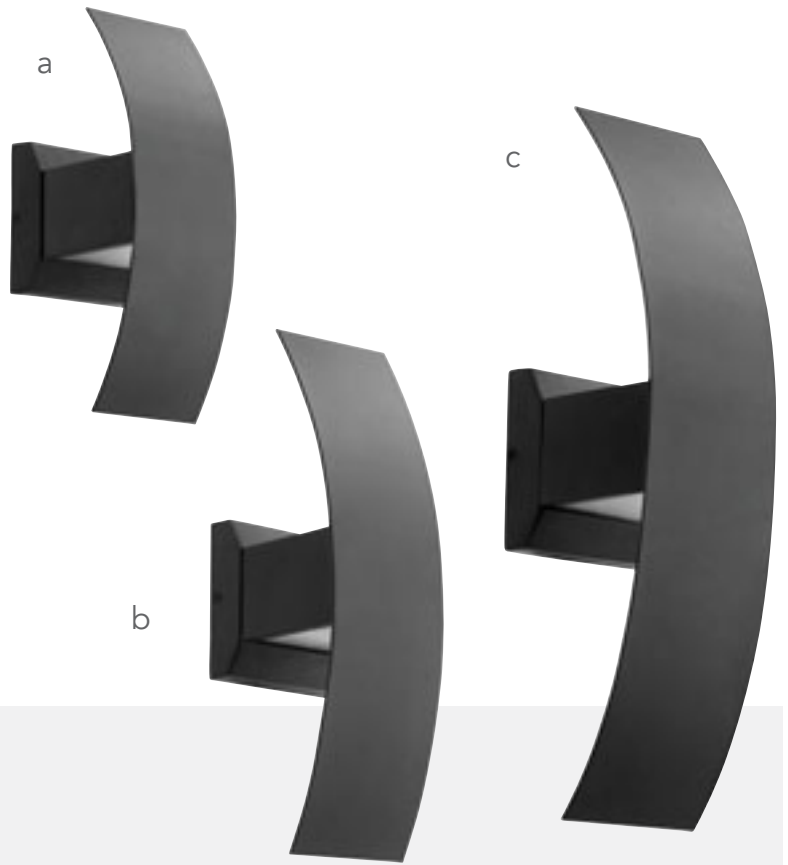

NEW

Curvo LED Outdoor Noir | Frosted Acrylic (shown)

a. 9720-69* - Wall Mount

4.75"(w) x 12.5"(h) x 5.625"(ext) - (2) 6W, 3000k,
1140 lumens, 90CRI, 120V LED

b. 9721-69* - Wall Mount

4.75"(w) x 15.5"(h) x 5.625"(ext) - (2) 8W, 3000k,
1360 lumens, 90CRI, 120V LED

c. 9722-16* - Wall Mount

4.75"(w) x 18.5"(h) x 5.625"(ext) - (2) 11W, 3000k,
1870 lumens, 90CRI, 120V LED

*Dimmable with Triac Dimmer
Wet Listed