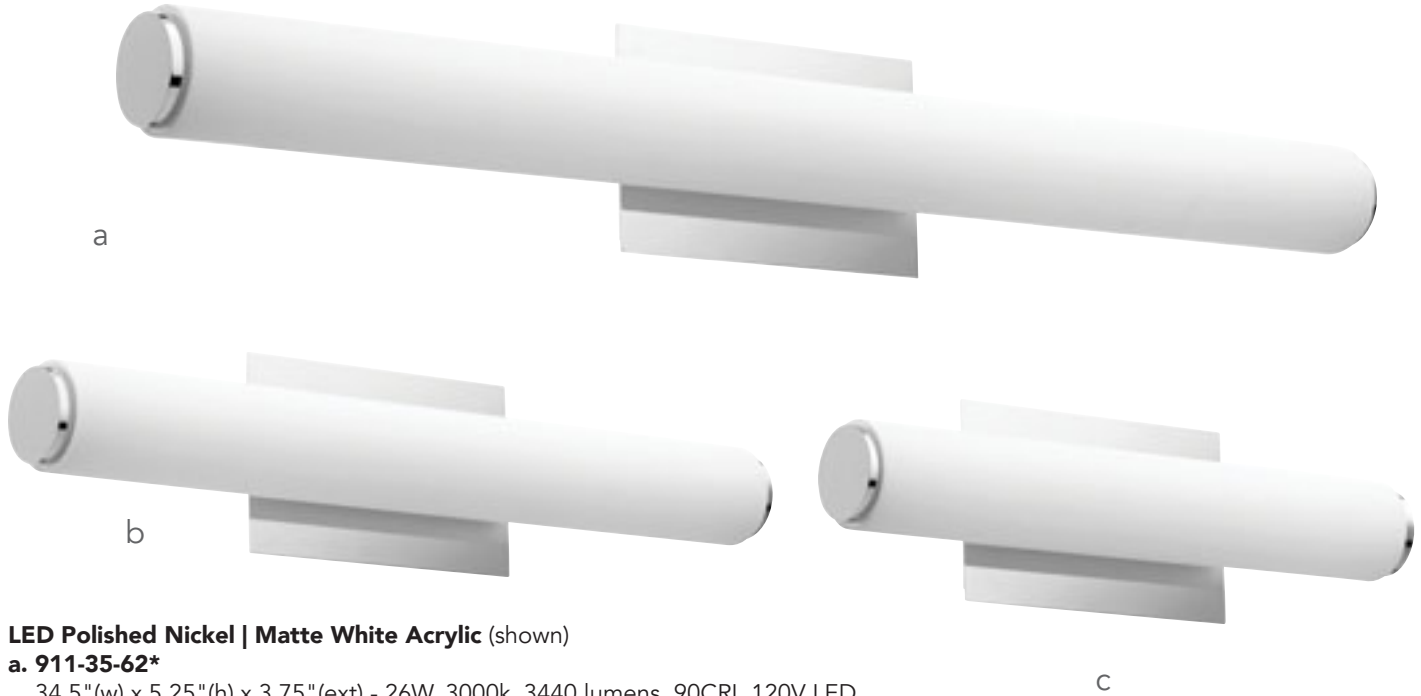

Additional Finishes: