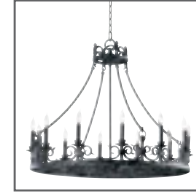

Lorenzo 170
Spanish Silver