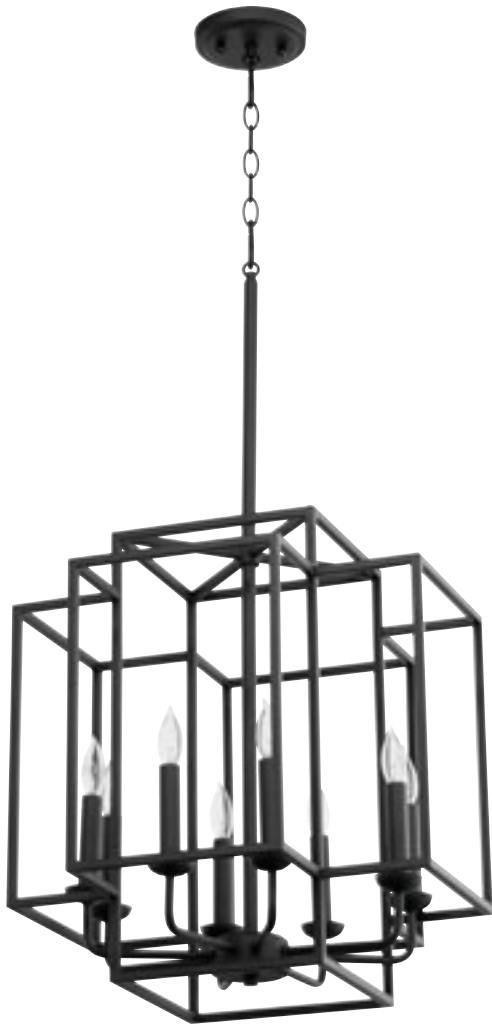

Pendant

6867-6-69**

16" (w) x 18.5" (h)* - (6) 60W C

Noir

*Supplied with 2-8", 2-12", 2-16" stems and 1' of chain to customize hanging height.

**Fixture supplied with Noir, Satin Nickel and Aged Brass candle sleeves.

Pendant

6867-8-69**

18" (w) x 19" (h)* - (8) 60W C

Noir

*Supplied with 2-8", 2-12", 2-16" stems and 1' of chain to customize hanging height.

**Fixture supplied with Noir, Satin Nickel and Aged Brass candle sleeves.

Torres Series

Item #	dimensions	bulbs	finishes	page
entry				
8867-12-69	22" (w) x 28.5" (h)	(12) 60W C	-69	148
pendants				
6867-6-69	16" (w) x 18.5" (h)	(6) 60W C	-69	149
6867-8-69	18" (w) x 19" (h)	(8) 60W C	-69	149