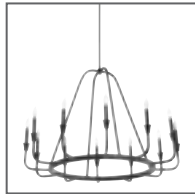

Marquee 130
Aged Silver Leaf
Noir
Gold Leaf