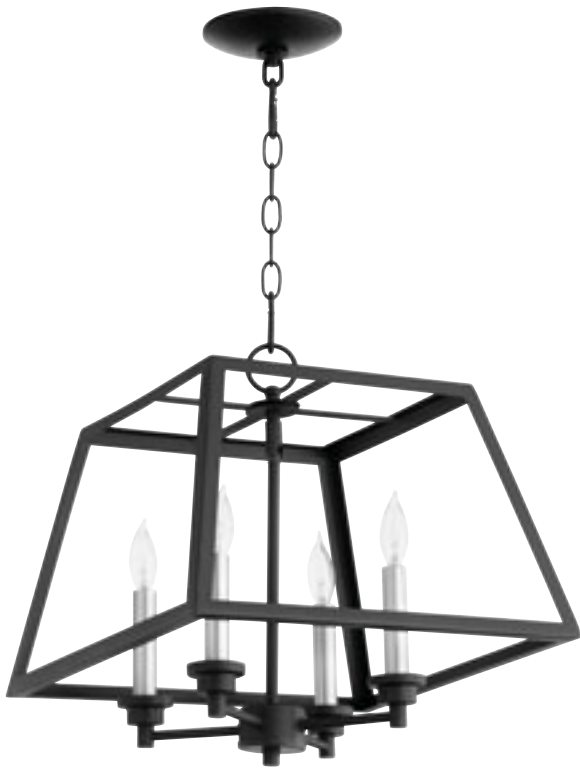

6864-4-69
16.5" (w) x 31" (h) - (4) 60W C
Noir/Satin Nickel

675-4-69*

15"(w) x 15.5"(h) - (4) 60W C

Noir

Damp Listed

*Supplied with Noir, Satin Nickel and Aged Brass candle sleeves.