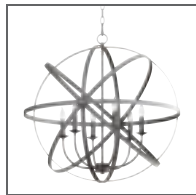

Celeste **064**
Zinc, Aged Silver Leaf,
Polished Nickel, Satin
Nickel, Aged Brass,
Oiled Bronze