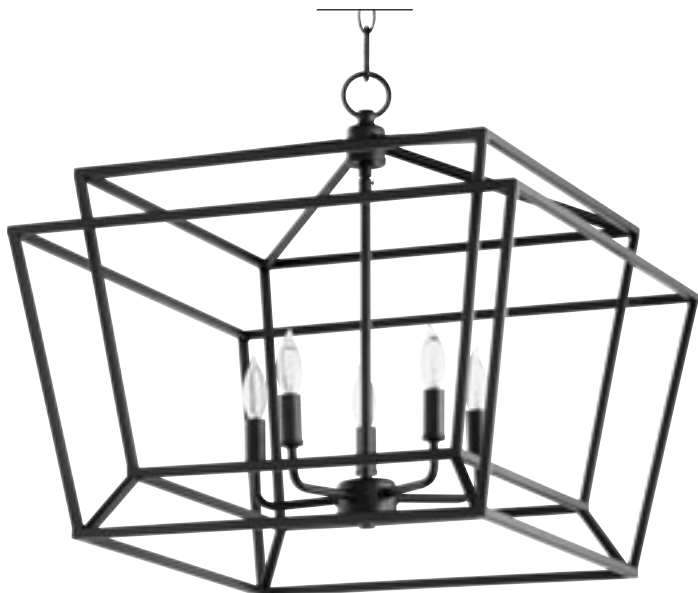

The Marquee Series Available Finishes:

-60 ASL
Aged Silver Leaf

-69 NR
Noir

-74 GL
Gold Leaf

Monument

Nook

8407-5-69**

21" (w) x 20" (h) - (5) 60W C