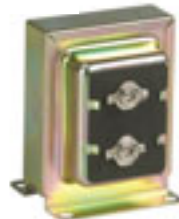

Recessed Chime Housing and Grill Cover

For use with Quorum International Chimes that cover 2-gang boxes. Chime (without the plastic cover) fits inside recessed housing. Can be installed vertically or horizontally.

7-100-8

Studio White

Chime

Two button chime with White plastic cover only. Chimes twice for front door and once for side door. Chime covers 2-gang box.

a. 7-102-06

White

Also Available:

7-101-06

White One button chime with White plastic cover only. Chimes twice for front door. Chime covers 2-gang box.

Transformers

b. 7-30

30W Transformer

For long runs using dual chimes or to increase chime note output if desired.

c. 7-15

15W Transformer

Replacement for dual chime kits or to increase chime note output if desired.

d. 7-10

10W Transformer

Replacement for single chime kits.

d