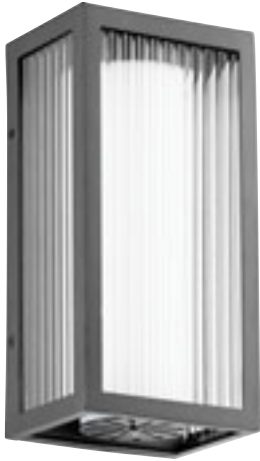

NEW

Maestro LED Outdoor

Wall Mount

9717-6-69*

5.75"(w) x 11.75"(h) x 4.5"(ext) - (3) 3W, 3000k, 904 lumens, 90CRI, 120V LED

Noir | Frosted and Clear Fluted Glass

*Dimmable with Triac Dimmer

Wet Listed