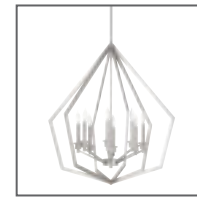

Knox 108
Satin Nickel
Oiled Bronze