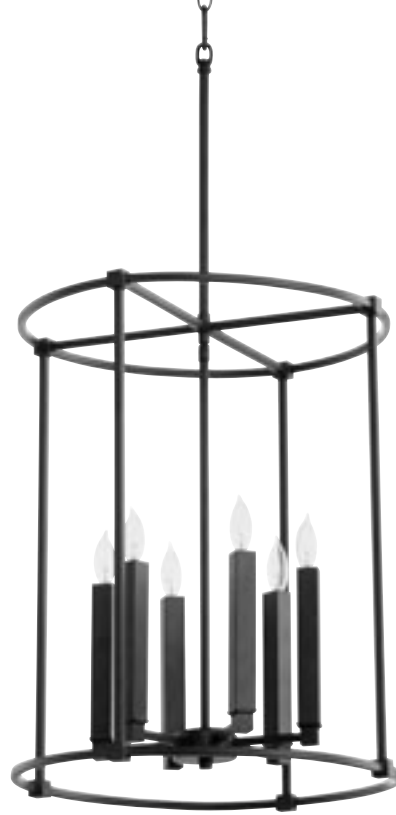

NEW

Chandelier

696-6-65**

27" (w) x 20.75" (h)* - (6) 60W C

Satin Nickel

*Supplied with 2-8", 2-12", 2-16" stems and 1' of chain to customize hanging height.

**Noir and Satin Nickel Finishes are supplied with Noir, Satin Nickel and Aged Brass candle sleeves.