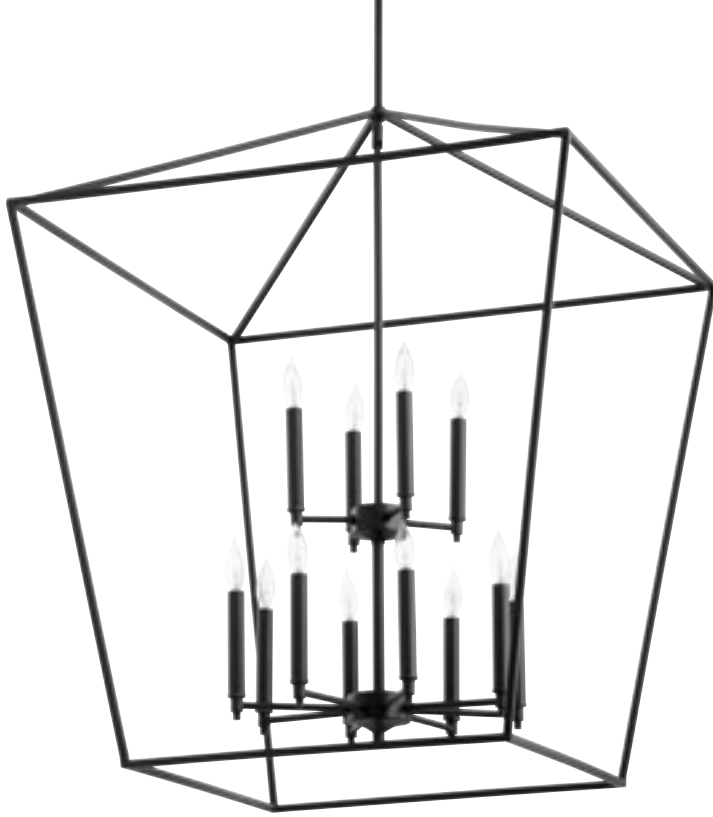

Entry

604-12-69**

29" (w) x 32.25" (h)* - (12) 60W C

Noir

*Supplied with 2-8", 2-12", 2-16" stems and 1' of chain to customize hanging height.

**Noir Finish is supplied with Noir, Satin Nickel and Aged Brass candle sleeves.