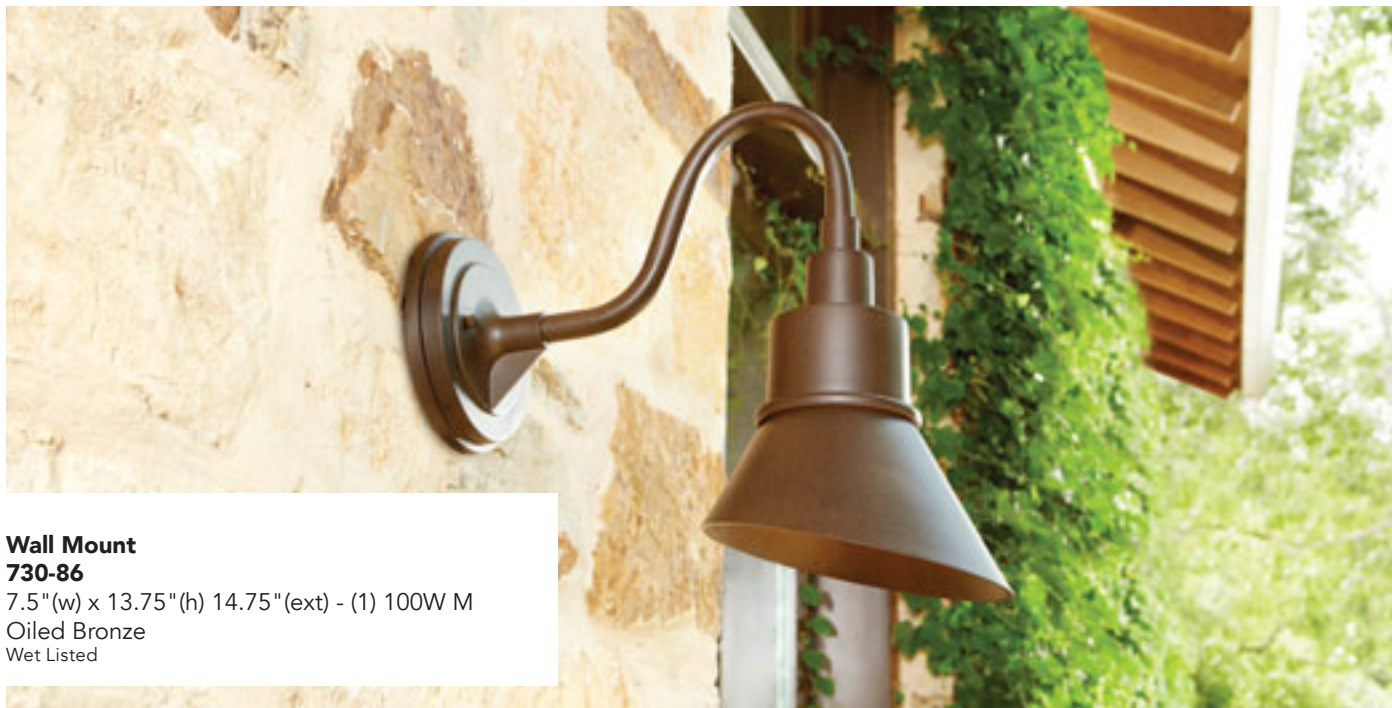

11" (w) x 9.25" (h) x 12" (ext) - (1) 100W M

Oiled Bronze

Wet Listed

The Sombra Outdoor Series Available Finish:

-86 OB
Oiled Bronze

Torrey Outdoor

Wall Mount

730-86