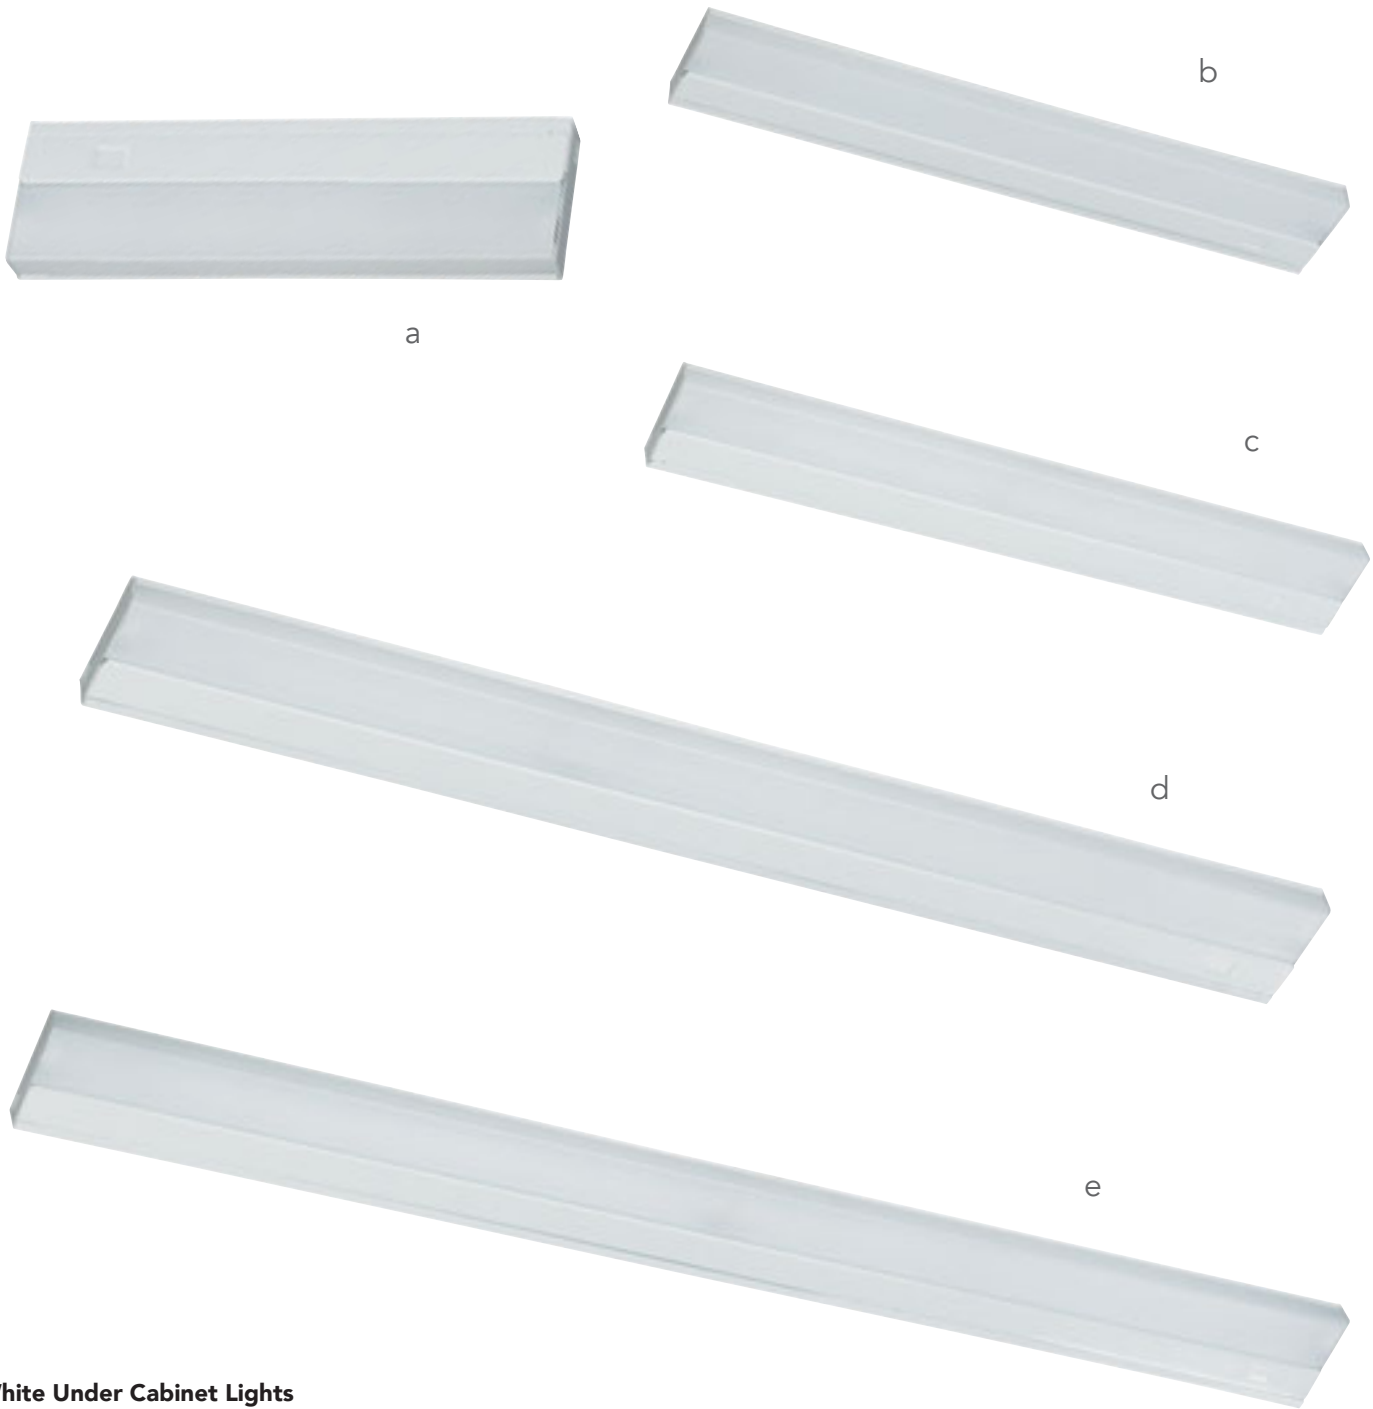

White Under Cabinet Lights

1. **a. 85212-1-6***
     12.25" (l) x 3.5" (w) x 1" (h) - (1) 8W T5 - 4100k (Included)
   - **b. 85221-1-6***
     21.25" (l) x 3.5" (w) x 1" (h) - (1) 13W T5 - 4100k (Included)
   - **c. 85224-2-6***
     24.5" (l) x 3.5" (w) x 1" (h) - (2) 8W T5 - 4100k (Included)
   - **d. 85233-2-6***
     33.5" (l) x 3.5" (w) x 1" (h) - (1) 8W T5 + (1) 13W T5 - 4100k (Included)
   - **e. 85242-2-6***
     42.5" (l) x 3.5" (w) x 1" (h) - (2) 13W T5 - 4100k (Included)
2. White | Matte White Acrylic
   Electronic Ballast - Normal Power Factor, Rapid Start - 120V
   Damp Listed | non-dimmable
   Optional On/Off Rocker Switch Included

*Fixtures are non-dimmable with 0°F minimum start temperature.