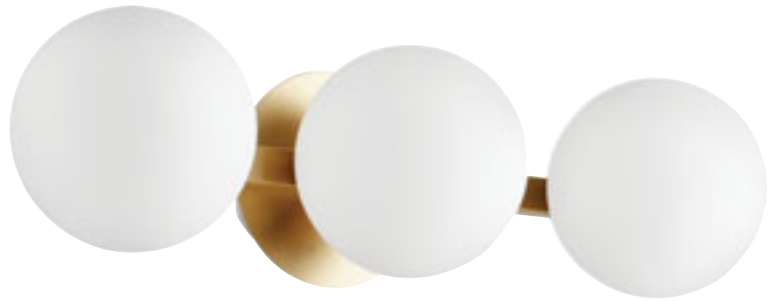

b

Aged Brass | Satin Opal Glass (shown)

a. 539-4-80

29.75" (w) x 6" (h) x 7.75" (ext) - (4) 60W M

b. 539-3-80

21.75" (w) x 6" (h) x 7.75" (ext) - (3) 60W M

c. 539-2-80

14" (w) x 6" (h) x 7.75" (ext) - (2) 60W M