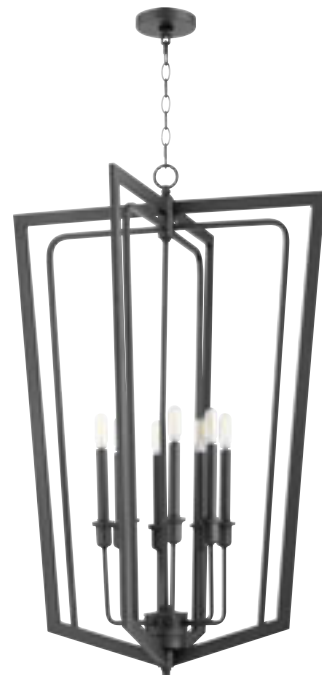

8113-4-69*

16"(w) x 25"(h)* - (4) 60W C

Noir

*supplied with Noir, Satin Nickel and Aged Brass candle sleeves

8114-4-69*

20"(w) x 31"(h)* - (4) 60W C

Noir

*supplied with Noir, Satin Nickel and Aged Brass candle sleeves