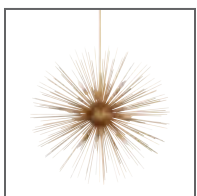

Electra **088**
Aged Silver Leaf
Gold Leaf