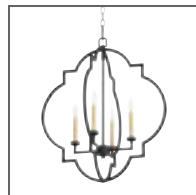

Dublin **222**
Oiled Bronze, Noir,
Gold Leaf, Classic
Nickel