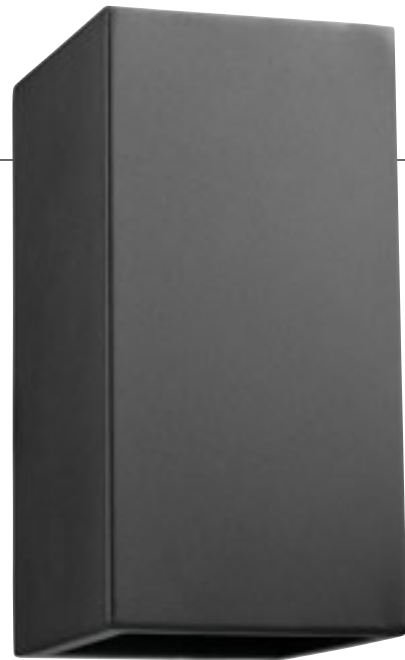

5" (w) x 7.75" (h) - (1) 75W PAR30

Noir

Damp Listed

Wall Mount

777-69

5" (w) x 6.5" (h) x 5.75" (ext) - (1) 75W PAR30

Noir

Wet Listed