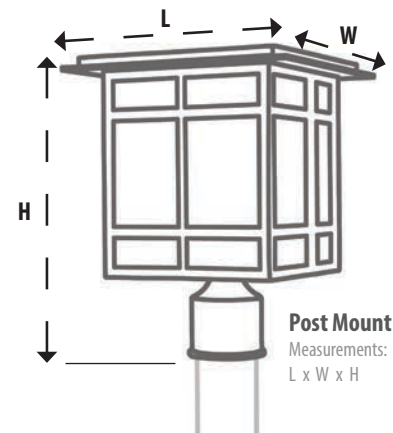

Post Mount Lights

Measurements:
L x W x H