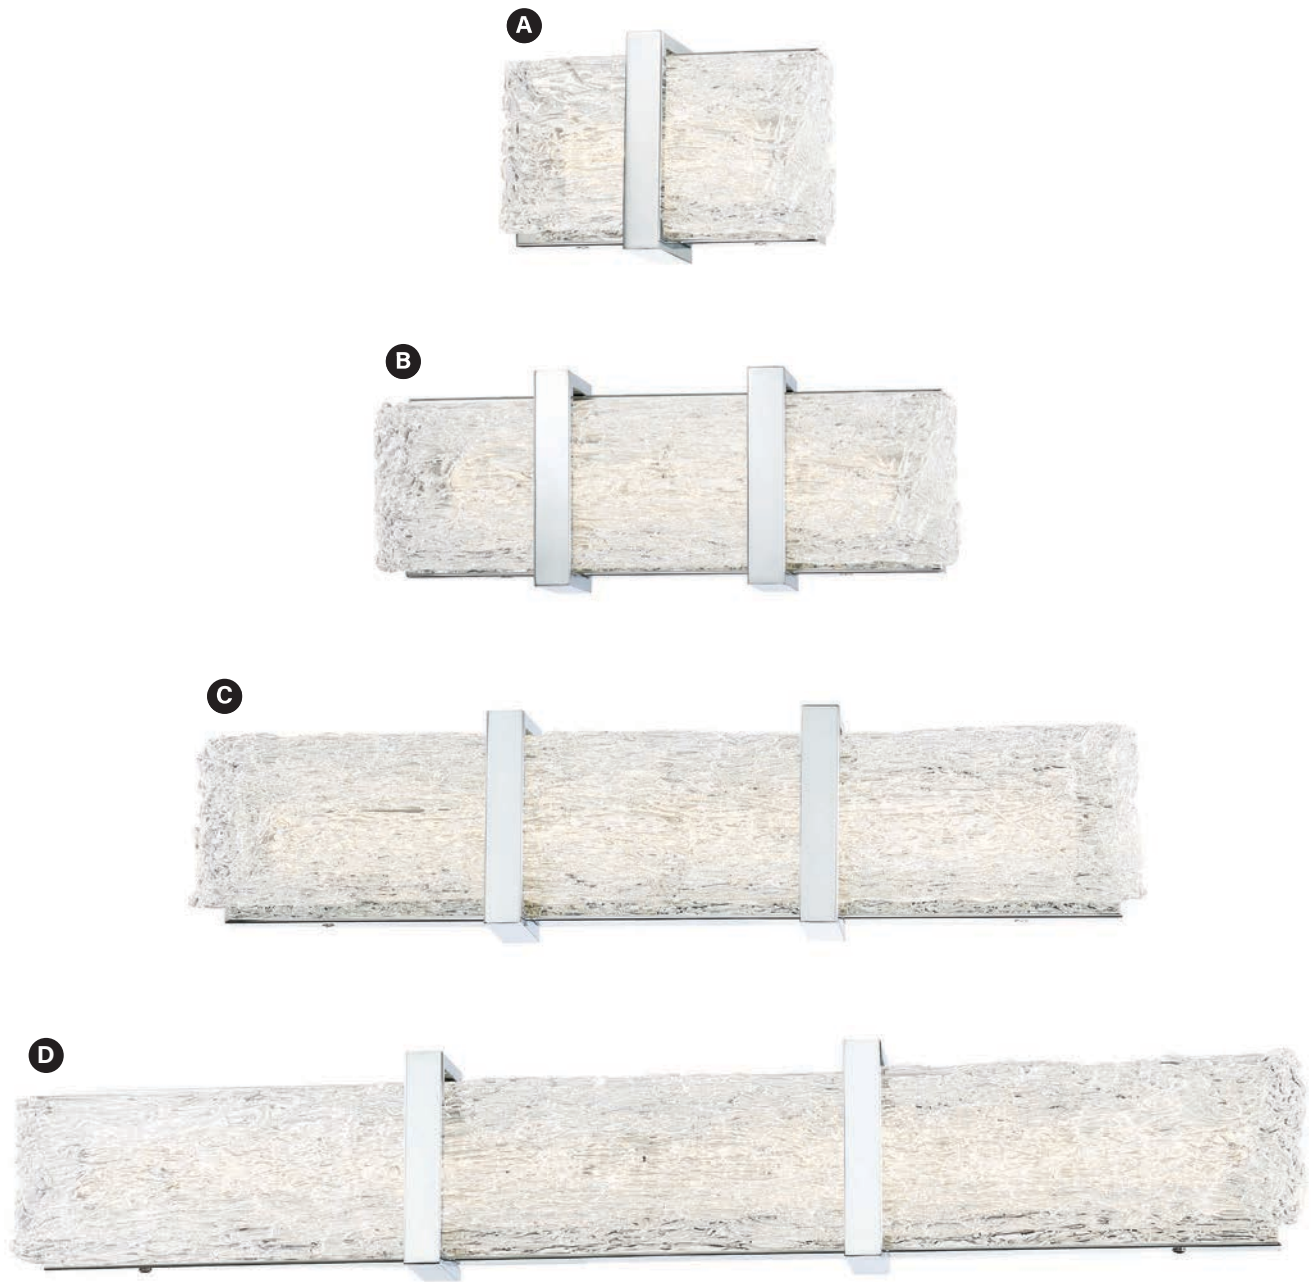

SPECS

Item	Type	Size	Lamp	Finish	Glass
A. P1381-077-L	LED Bath	8"W x 5½"H x 3"Ext.	7W LED 359 Lumens	Chrome	Clear Artisan Glass
B. P1382-077-L	LED Bath	15"W x 5½"H x 3"Ext.	13W LED 711 Lumens		
C. P1383-077-L	LED Bath	24"W x 5½"H x 3"Ext.	23W LED 1243 Lumens		
D. P1384-077-L	LED Bath	33"W x 5½"H x 3"Ext.	34W LED 1699 Lumens