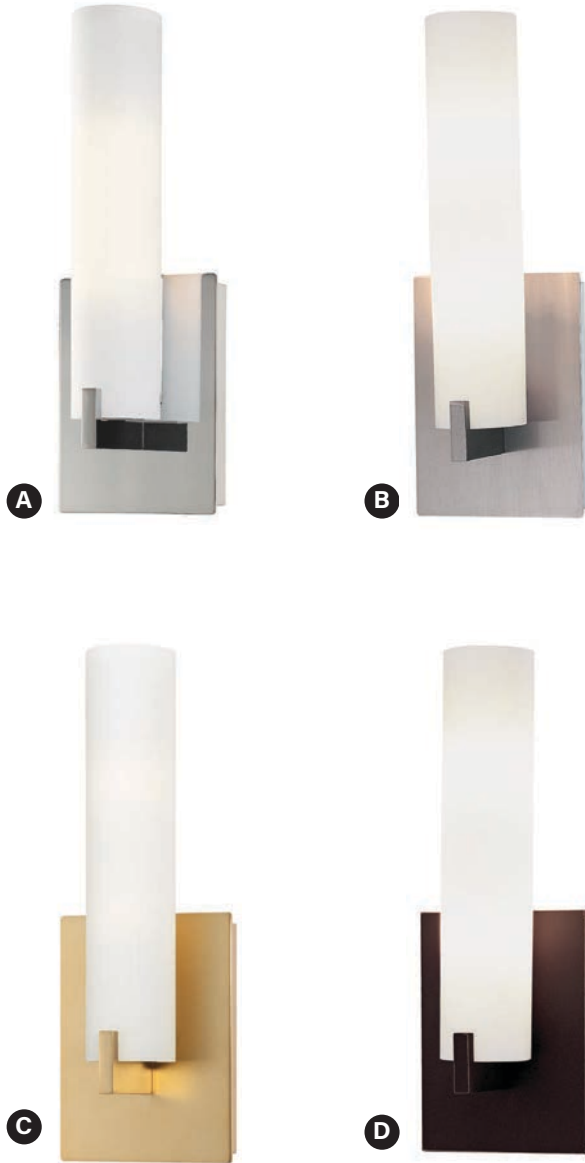

NOTE: Fixtures are ADA compliant • TITLE 24

SPECS

Item	Type	Size	Lamp	Finish	Glass
A. P5040-077	2 Light Wall Sconce	4¾"W x 13¼"H x 4"Ext.	2-60W G9 Xenon (Incl.)	Chrome	Etched Opal Glass
B. P5040-084	2 Light Wall Sconce	4¾"W x 13¼"H x 4"Ext.	2-60W G9 Xenon (Incl.)	Brushed Nickel	
C. P5040-248	2 Light Wall Sconce	4¾"W x 13¼"H x 4"Ext.	2-60W G9 Xenon (Incl.)	Honey Gold	
D. P5040-37B	2 Light Wall Sconce	4¾"W x 13¼"H x 4"Ext.	2-60W G9 Xenon (Incl.)	Dark Restoration Bronze™	