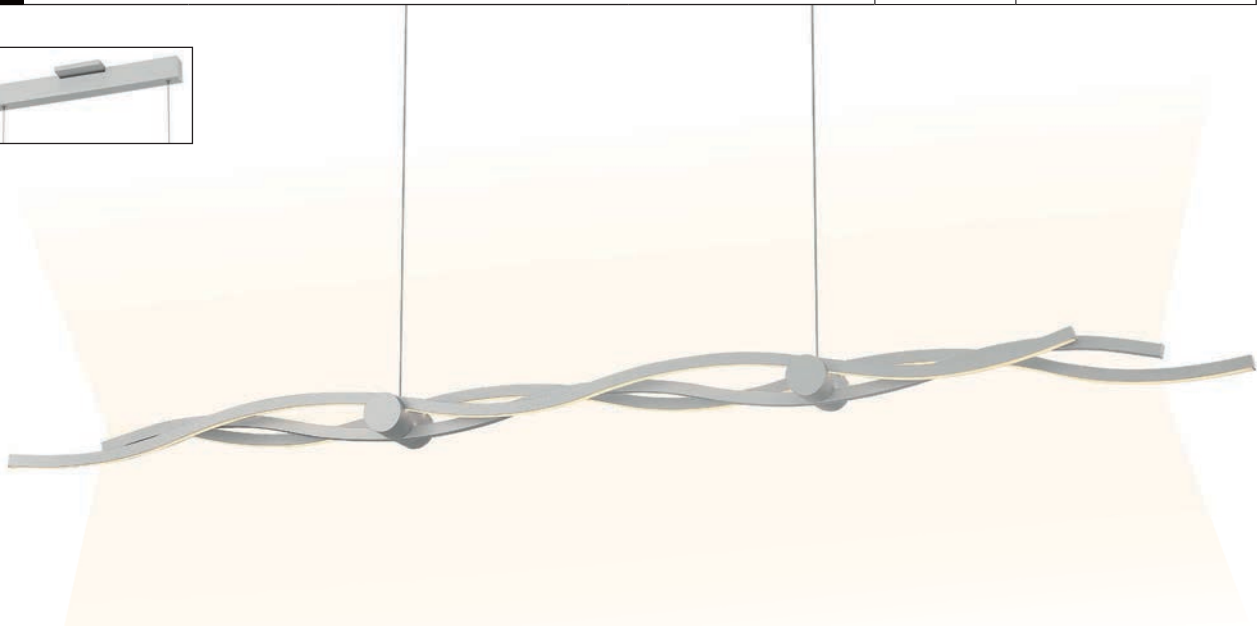

Item	Type	Size	Lamp	Finish	Glass
B. P1153-609-L	LED Island	50" L x 3½" W x 2¼" H Canopy 19¾" L x 1¾" W x 2¼" H	58W LED 2072 Lumens	Silver	Frosted Acrylic