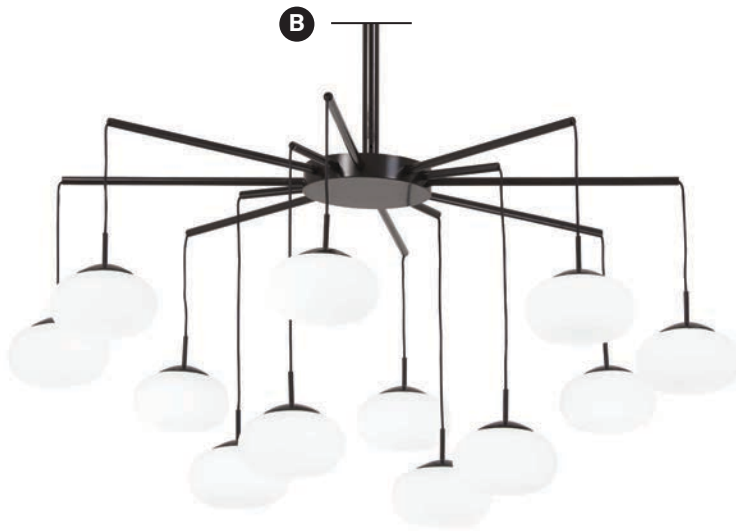

Canopy
Detail

SPECS

Item	Type	Size	Lamp	Finish	Glass
A. P8239-671-L	Chandelier/ Semi Flush	33½" Dia. x 22"H Drop- 35¾" - 143¾" Max.	56W LED 2786 Lumens	Bronze with Gold Dust	Etched White Glass
B. P8238-671-L	Chandelier/ Semi Flush	25¾" Dia. x 18¼"H Drop- 32" - 140" Max.	40W LED 2103 Lumens		
C. P8236-671-L	Chandelier/ Semi Flush	19¾" Dia. x 18¼"H Drop- 32" - 140" Max.	30W LED 1488 Lumens