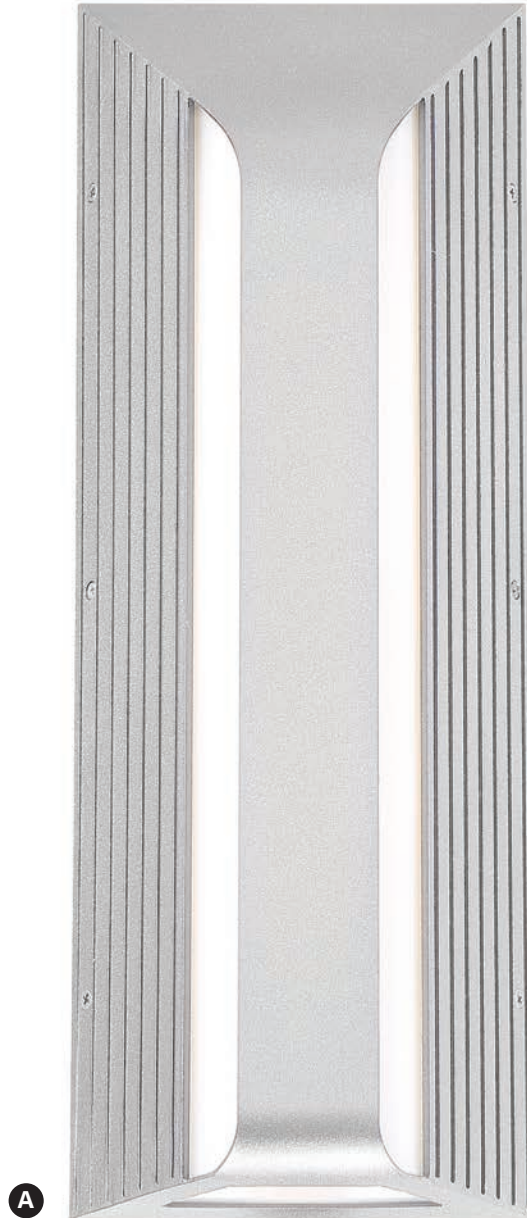

SPECS

Item	Type	Size	Lamp	Finish	Glass
A. P1751-655-L	LED Wall Sconce	7¼"W x 23"H x 3½"Ext.	32W LED 1075 Lumens	Sand White	White Glass
NOTE: Fixture is ADA compliant					

LAUNCH

INDOOR

OUTDOOR

Launch your lighting project with contemporary style. Attractive angles and flow-through design allow for great illumination and sleek looks.