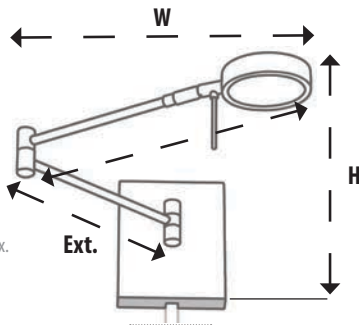

Adjustable Wall Mounted Lights

Measurements:
W x H x Ext.
Adjustable to # "W" # "H" Max.