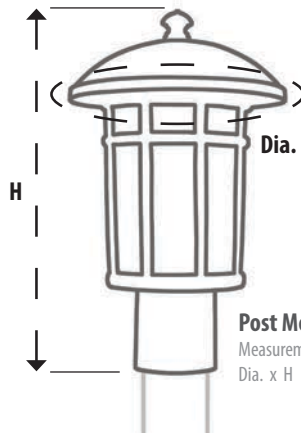

Post Mount Lights

Measurements:
Dia. x H