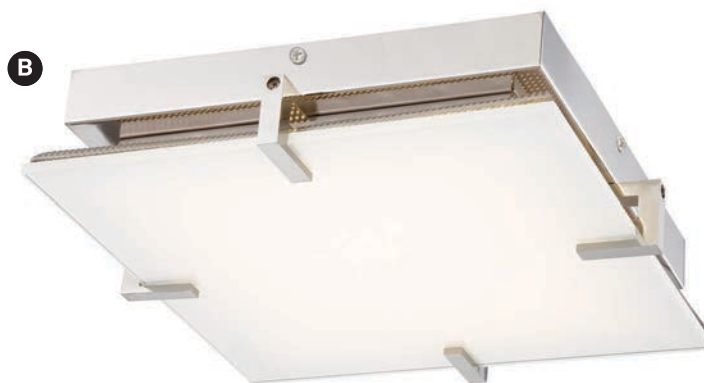

NOTE: Fixtures are ADA compliant • LED version available (pg.271)

HOOKED

SPECS

Item	Type	Size	Lamp	Finish	Glass
A. P1110-613-L	LED Wall Sconce	6"W x 11 1/4"H x 2 1/4"Ext.	30W LED 977 Lumens	Polished Nickel	Etched White Glass
B. P1111-613-L	LED Flush Mount	14"L x 14"W x 3 1/2"H	12W LED 500 Lumens		