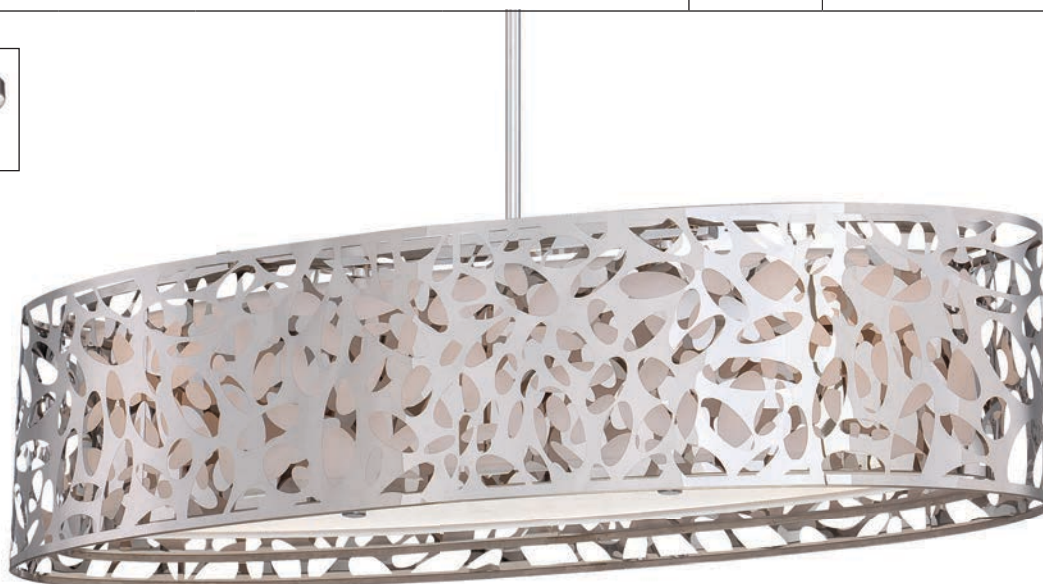

Item	Type	Size	Lamp	Finish	Glass
B. P7987-077	3 Light Island	32"L x 11¾"W x 9"H Drop- 16¾" - 52¾"H Max.	3-100W Medium Base	Chrome	Two Laser-cut Metal Shades with Interior White Linen Shade Frosted Glass Diffuser