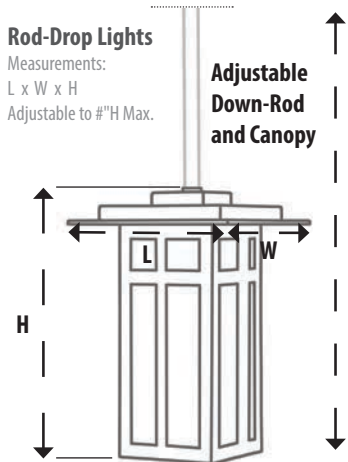

Rod-Drop Lights

Measurements:
Dia. x H
Adjustable to # "H" Max.

Adjustable Down-Rod and Canopy

Chain Hung Lights

Measurements:
L x W x H

Chain Hung Lights

Measurements:
Dia. x H

Rod-Drop Lights