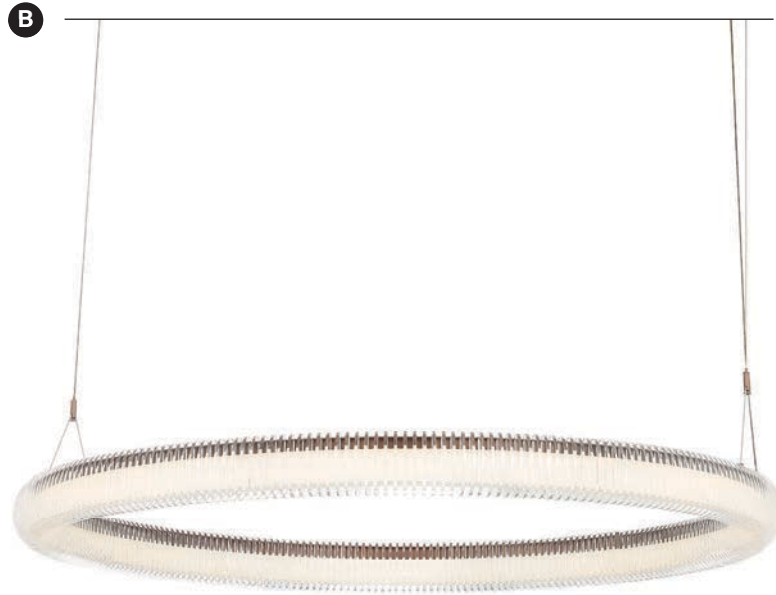

Inside and out, George Kovacs® continues to light the way with cutting-edge, premium quality, contemporary lighting at a value-driven price.

2020

SIMPLE

We present Simple as an ode to the celebrated mid-century roots that established George Kovacs® Lighting. Simple, illuminated Etched Opal Glass spheres are nestled within a crisp Chrome cap. A true lighting family displayed in an array of pendants, table and floor lamps. George's Simple is a perfect complement to a variety of modern home design styles.

-
- Canopy Detail
-
-
-
-
-

SPECS

Item	Type	Size	Lamp	Finish	Glass
A. P8027-084	Low Voltage Island	47¼"L x 2"W x 4½"H Drop- 20" - 94½"H Max.	6-20W G4 Xenon (Incl.)	Brushed Nickel	Cased Etched Opal Glass
B. P542-612	Mini Pendant	8"Dia. x 12"H	1-60W Medium Base	Satin Steel	White Linen Shade
C. P542-617	Mini Pendant	8"Dia. x 12"H	1-60W Medium Base	Bronze	White Acrylic Diffuser

ROULETTE

Place your bet, the Roulette Collection is sure to be a winner. A myriad of individual disks reflect light from a luminous LED ring of shimmering Satin Bronze.

SPECS

	Item	Type	Size	Lamp	Finish	Glass
A.	P8174-670-L	LED Pendant	41 1/4" Dia. x 3"H Canopy 40 1/4" x 1 3/4"W x 2 3/4"H	97W LED 3419 Lumens	Satin Bronze	Frosted Acrylic
B.	P8173-670-L	LED Pendant	33 1/2" Dia. x 3"H Canopy 32 1/2"L x 1 3/4"W x 2 3/4"H	71 W LED 2784 Lumens		
C.	P8172-670-L	LED Pendant	25 3/4" Dia. x 3"H Canopy 24 1/2" x 1 3/4"W x 2 3/4"H	56W LED 2350 Lumens		