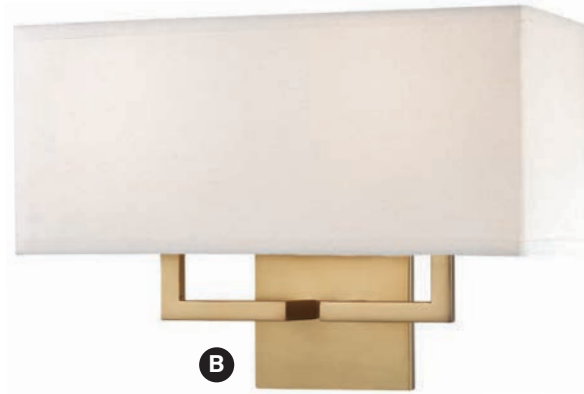

WALL SCONCES

SPECS

Item	Type	Size	Lamp	Finish	Glass
A. P470-248	1 Light Wall Sconce	7"W x 11 1/4"H x 4"Ext.	1-60W Medium Base	Honey Gold	White Fabric Shade
B. P472-248	2 Light Wall Sconce	16"W x 11"H x 7"Ext.	2-60W Medium Base	Honey Gold	
C. P470-084	1 Light Wall Sconce	7"W x 11 1/4"H x 4"Ext.	1-60W Medium Base	Brushed Nickel	
D. P472-084	2 Light Wall Sconce	16"W x 11"H x 7"Ext.	2-60W Medium Base	Brushed Nickel