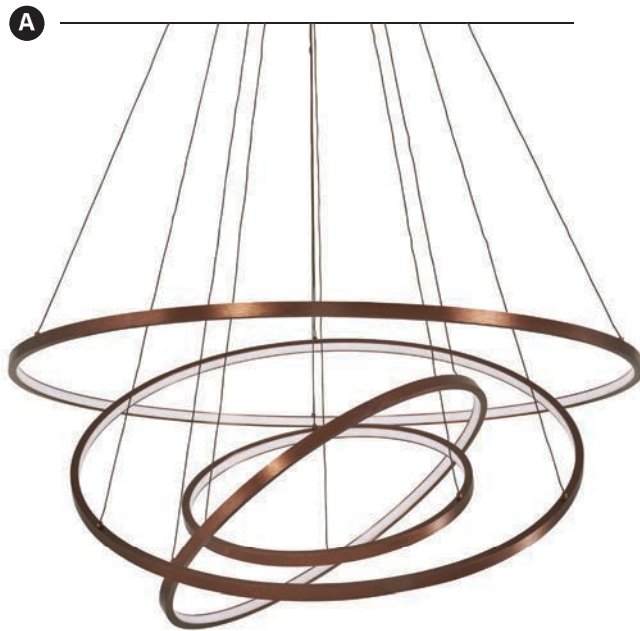

Canopy
Detail