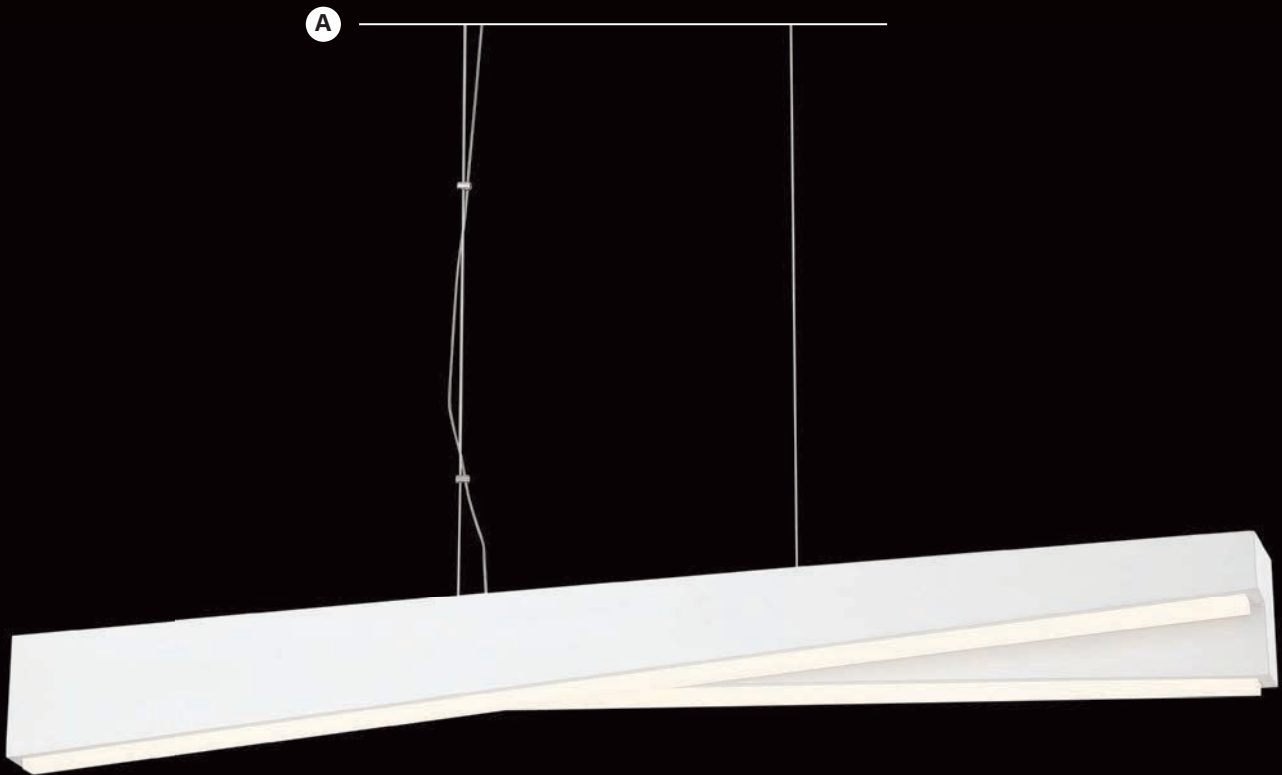

SO INCLINED

Irregular yet symmetrical, refined yet hypnotic, So Inclined is sure to grab your attention. A noteworthy narrow profile and overlapping angled LED light beams keep the sleek modern design at the forefront.