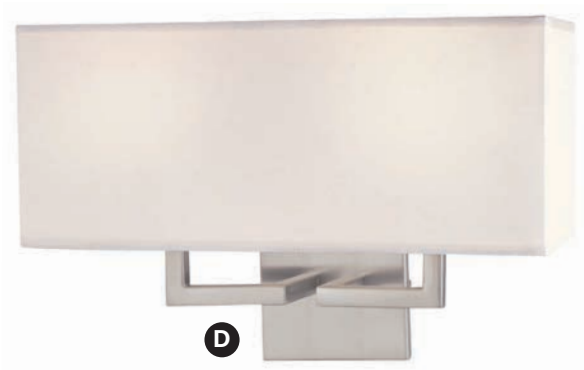

WALL SCONCES

SPECS

Item	Type	Size	Lamp	Finish	Glass
A. P470-248	1 Light Wall Sconce	7"W x 11 1/4"H x 4"Ext.	1-60W Medium Base	Honey Gold	White Fabric Shade
B. P472-248	2 Light Wall Sconce	16"W x 11"H x 7"Ext.	2-60W Medium Base	Honey Gold	
C. P470-084	1 Light Wall Sconce	7"W x 11 1/4"H x 4"Ext.	1-60W Medium Base	Brushed Nickel	
D. P472-084	2 Light Wall Sconce	16"W x 11"H x 7"Ext.	2-60W Medium Base	Brushed Nickel