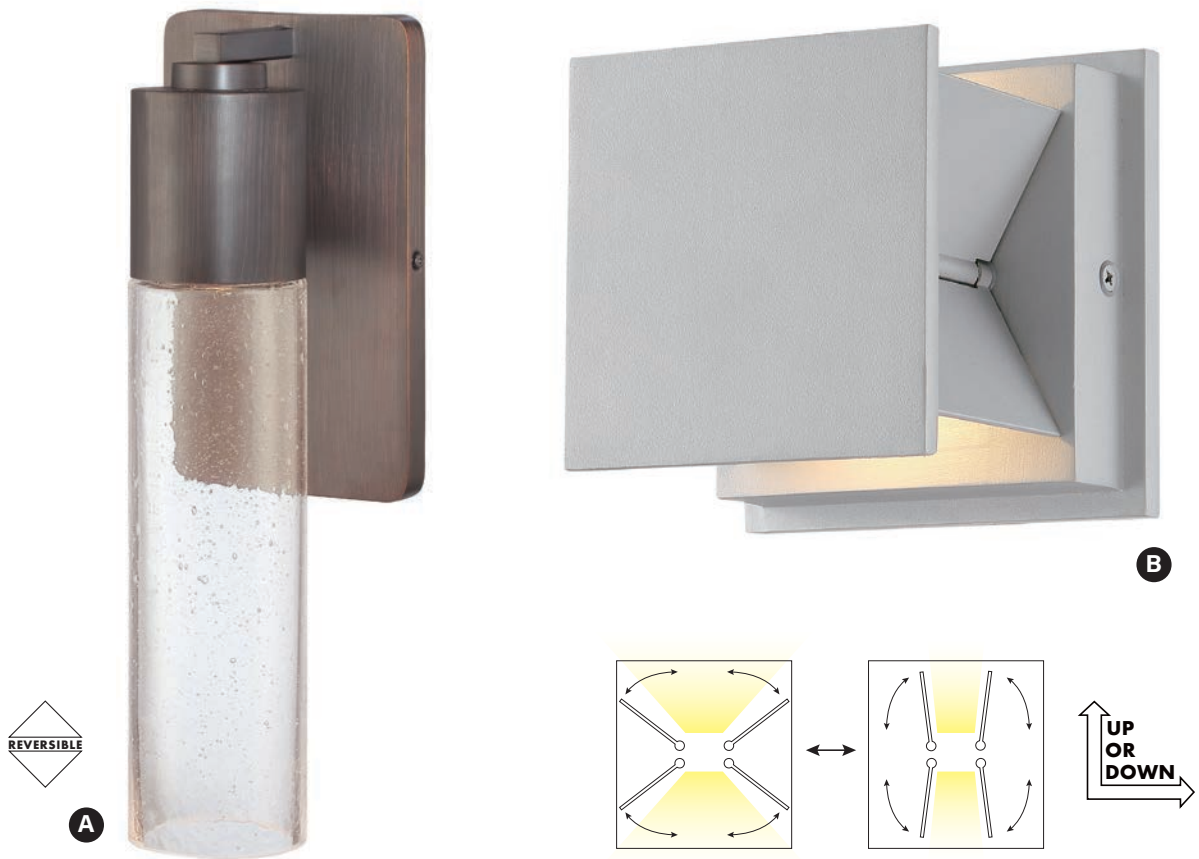

SPECS

Item	Type	Size	Lamp	Finish	Glass
A. P970-647	1 Light Wall Sconce	4½"W x 13¼"H x 4"Ext.	1-35W GU10	Copper Bronze Patina	Clear Seeded Glass
B. P1243-566-L	LED Wall Sconce	4½" Sq. x 4 "Ext.	2-4W LED 350 Lumens	Silver Dust	

NOTE: Fixtures are ADA compliant