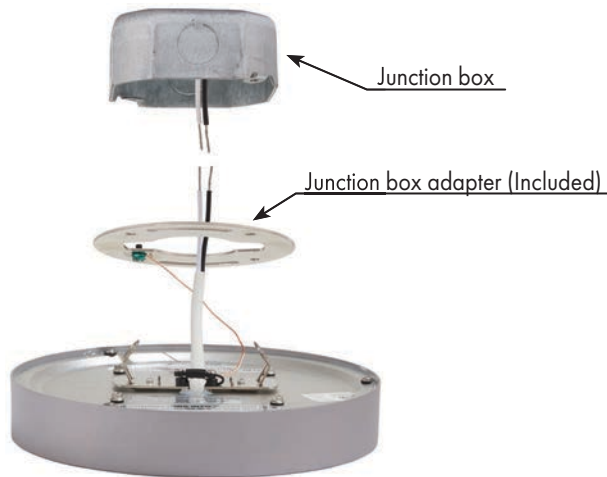

Typical Electrical Box Installation
Item Shown: **P841-609-L**