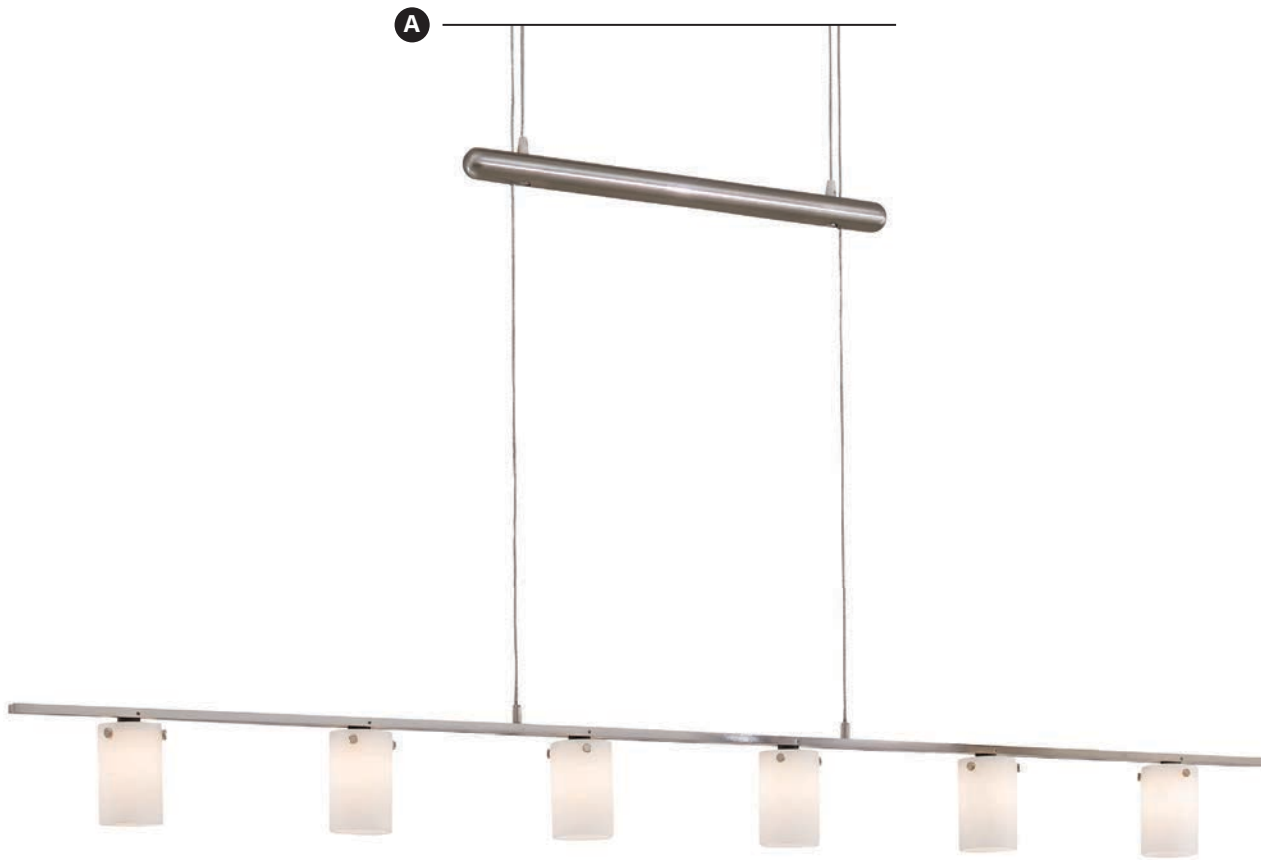

SPECS

Item	Type	Size	Lamp	Finish	Glass
A. P8154-670-L	LED Pendant	31 1/2" Dia. x 15"H Canopy 32 1/2"L x 1 3/4"W x 2 3/4"H	99W LED 2443 Lumens	Satin Bronze	Frosted Acrylic
B. P8153-670-L	LED Pendant	23 3/4" Dia. x 15"H Canopy 24 1/2"L x 1 3/4"W x 2 3/4"H	84W LED 2206 Lumens		

STAR GATE

Mysterious yet open, plain but detailed. A slightly tapered Stark White, ribbed shade with an acrylic interior diffuser provides an outstanding source of perpetual light from a circumference of lustrous LEDs.

SPECS

Item	Type	Size	Lamp	Finish	Glass
A. P8131-044-L	LED Pendant	33¼" Dia. x 5¼"H Canopy 11½" Dia. x 2¼"H	72W LED 3360 Lumens	White	Frosted Acrylic
B. P8130-044-L	LED Pendant	23½" Dia. x 4½"H Canopy 11½" Dia. x 2¼"H	52W LED 2791 Lumens		

-
- Canopy Detail
-
-
-
-
-

SPECS

Item	Type	Size	Lamp	Finish	Glass
A. P8027-084	Low Voltage Island	47¼"L x 2"W x 4½"H Drop- 20" - 94½"H Max.	6-20W G4 Xenon (Incl.)	Brushed Nickel	Cased Etched Opal Glass
B. P542-612	Mini Pendant	8"Dia. x 12"H	1-60W Medium Base	Satin Steel	White Linen Shade
C. P542-617	Mini Pendant	8"Dia. x 12"H	1-60W Medium Base	Bronze	White Acrylic Diffuser