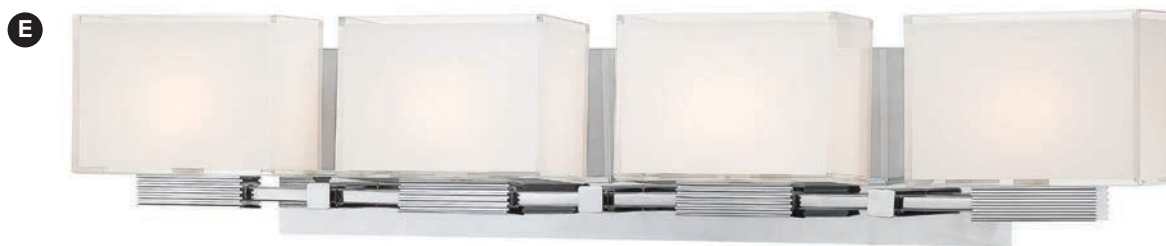

SPECS

Item	Type	Size	Lamp	Finish	Glass
A. P128-077	4 Light Island	39¼"L x 3¼"W x 6"H Drop- 14" - 50"H Max.	4-75W G9 Xenon (Incl.)	Chrome	Mitered White Glass
B. P5211-077	1 Light Bath	7"W x 6"H x 6"Ext.	1-75W G9 Xenon (Incl.)		
C. P5212-077	2 Light Bath	13¾"W x 6"H x 5"Ext.	2-75W G9 Xenon (Incl.)		
D. P5213-077	3 Light Bath	21 ½"W x 6"H x 5"Ext.	3-75W G9 Xenon (Incl.)		
E. P5214-077	4 Light Bath	29¼"W x 6"H x 5"Ext.	4-75W G9 Xenon (Incl.)