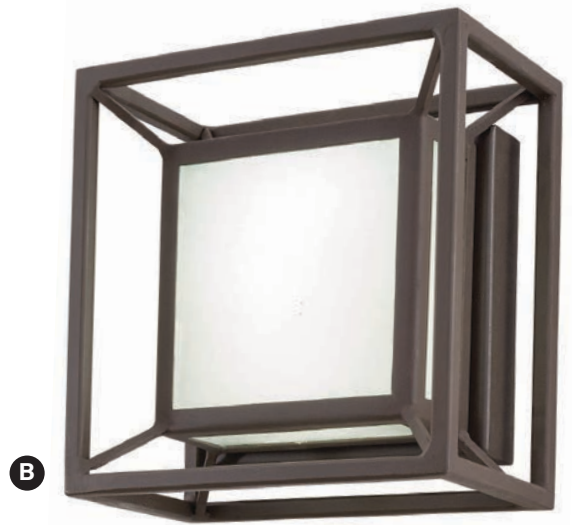

SPECS

Item	Type	Size	Lamp	Finish	Glass
A. P1203-287-L	LED Pocket Lantern	6½"W x 10½"H x 4"Ext.	15W LED 521 Lumnes	Sand Bronze	White Screen Printed Glass
B. P1202-287-L	LED Pocket Lantern	6½"W x 6½"H x 4"Ext.	7W LED 233 Lumnes		

NOTE: Fixtures are ADA compliant • Fixtures can be converted to flush mount