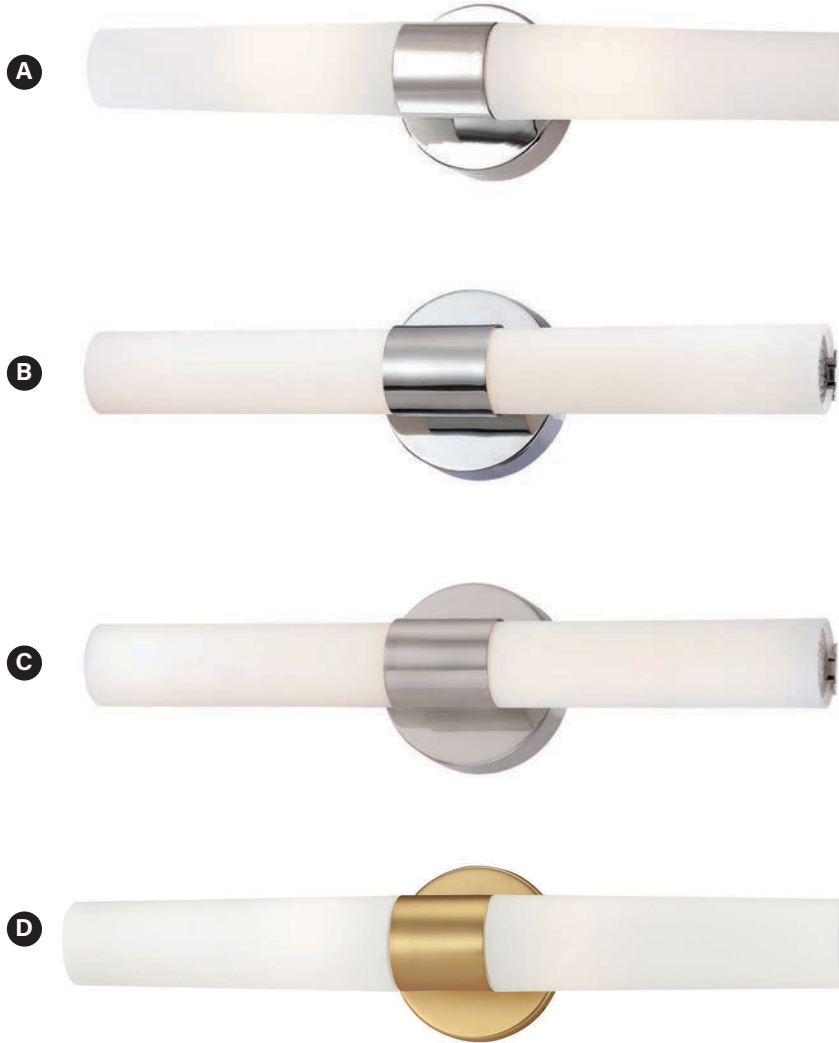

BATH ART

SPECS

Item	Type	Size	Lamp	Finish	Glass
A. P5042-077-PL	2 Light Bath	20"W x 4¾"H x 5¾"Ext.	2-13W GU24q -1 Pin	Chrome	Etched Opal Glass
B. P5042-077-L	LED Bath	21"W x 5¼"H x 4½"Ext.	20W LED 1267 Lumens	Chrome	
C. P5042-084-L	LED Bath	21"W x 5¼"H x 4½"Ext.	20W LED 1174 Lumens	Brushed Nickel	
D. P5042-248	2 Light Bath	20¼"W x 4¾"H x 4¾"Ext.	2-60W Medium Base	Honey Gold	

NOTE: P5042-077-L and P5042-084-L are TITLE 24