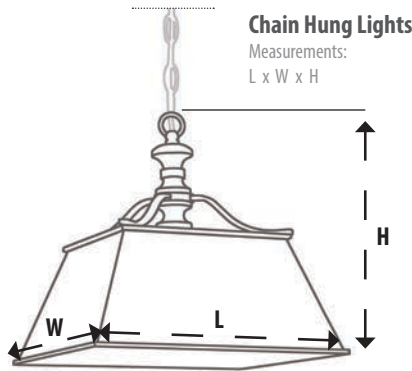

Rod-Drop Lights

Measurements:
Dia. x H
Adjustable to # "H" Max.

Adjustable Down-Rod and Canopy

Chain Hung Lights

Measurements:
L x W x H

Chain Hung Lights

Measurements:
Dia. x H

Rod-Drop Lights