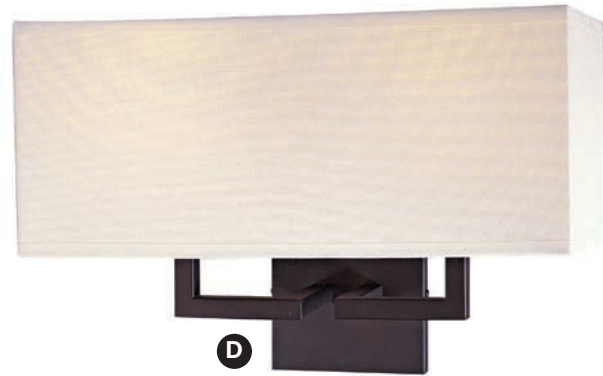

SPECS

Item	Type	Size	Lamp	Finish	Glass
A. P470-077	1 Light Wall Sconce	7"W x 11 1/4"H x 4"Ext.	1-60W Medium Base	Chrome	White Fabric Shade
B. P472-077	2 Light Wall Sconce	16"W x 11"H x 7"Ext.	2-60W Medium Base		
C. P470-617	1 Light Wall Sconce	7"W x 11 1/4"H x 4"Ext.	1-60W Medium Base	Bronze	Off White Shade
D. P472-617	2 Light Wall Sconce	16"W x 11"H x 7"Ext.	2-60W Medium Base