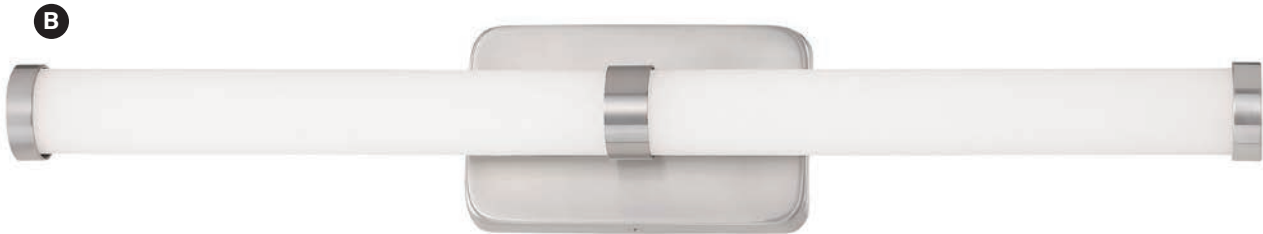

BATH ART

SPECS

Item	Type	Size	Lamp	Finish	Glass
A. P574-084-L	LED Bath	20"W x 4¾"H x 3¼"Ext.	21W LED 1400 Lumens	Brushed Nickel	Etched White Glass
B. P575-084-L	LED Bath	28"W x 4¾"H x 3¼"Ext.	26W LED 1733 Lumens		

NOTE: Fixtures are ADA compliant