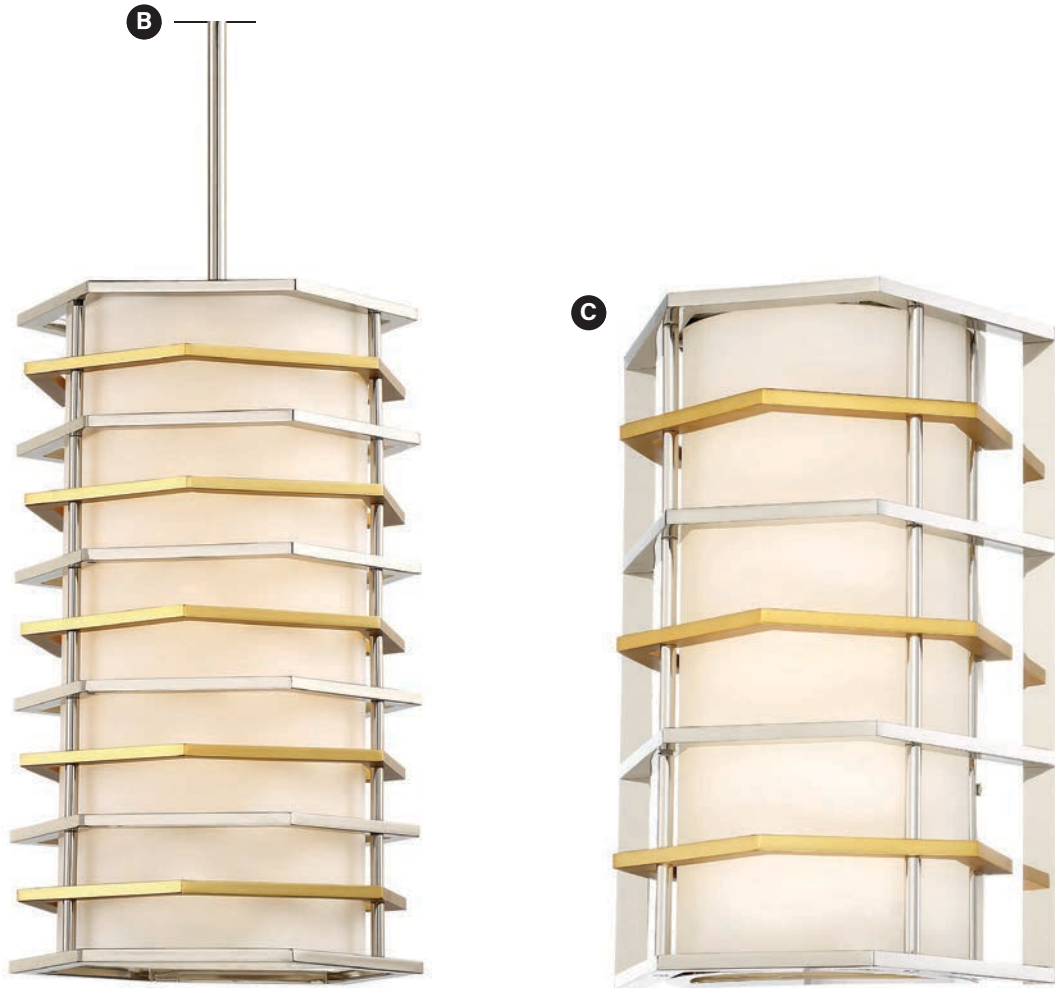

SPECS

Item	Type	Size	Lamp	Finish	Glass
A. P1427-674-L	LED Pendant	25" Dia. x 10¼"H	75W LED 3831 Lumens	Brushed Nickel and Bronze Patina	White Fabric Shade Frosted Glass Diffuser
B. P1426-674-L	LED Pendant	20" Dia. x 9¼"H	48W LED 2425 Lumens		
C. P1425-674-L	LED Pendant	15" Dia. x 8¼"H	32W LED 1717 Lumens		
D. P1420-674-L	LED Mini Pendant	10" Dia. x 15¾"H	32W LED 1319 Lumens		

NOTE: Bath fixtures are ADA compliant

LEVELS

LEVELS

Arranged in an avante-garde pattern, alternating chrome and brass hexagonal rings create a spectacular design, offering a striking presence in any room.

Canopy Detail

SPECS

Item	Type	Size	Lamp	Finish	Glass
A. P1073-657-L	LED Pendant	32 1/4" Dia. x 8 3/4" H 16" Drop - 52" H Max	76W LED 4116 Lumens	Polished Nickel with Honey Gold	Pure White
B. P1074-657-L	LED Pendant	26" Dia. x 7 3/4" H 15" Drop - 51" H Max	52W LED 3081 Lumens		Fabric Shade
C. P1072-657-L	LED Pendant/ Semi Flush	19 3/4" D x 7" H 12" Drop - 51" H Max.	38W LED 2296 Lumens		Etched White Diffuser

LEVELS

SPECS

Item	Type	Size	Lamp	Finish	Glass
A. P1077-657-L	LED Island	44"L x 12¼"W x 7¼"H 15¼" Drop - 51¼"H Max	48W LED 2349 Lumens	Polished Nickel with Honey Gold	Pure White Fabric Shade Etched Glass Diffuser
B. P1071-657-L	LED Mini Pendant	10" Dia. x 17"H 24" Drop - 60"H Max	24W LED 1082 Lumens		
C. P1070-657-L	LED Wall Sconce	9"W x 13"H x 5¼" Ext.	16W LED 641 Lumens		