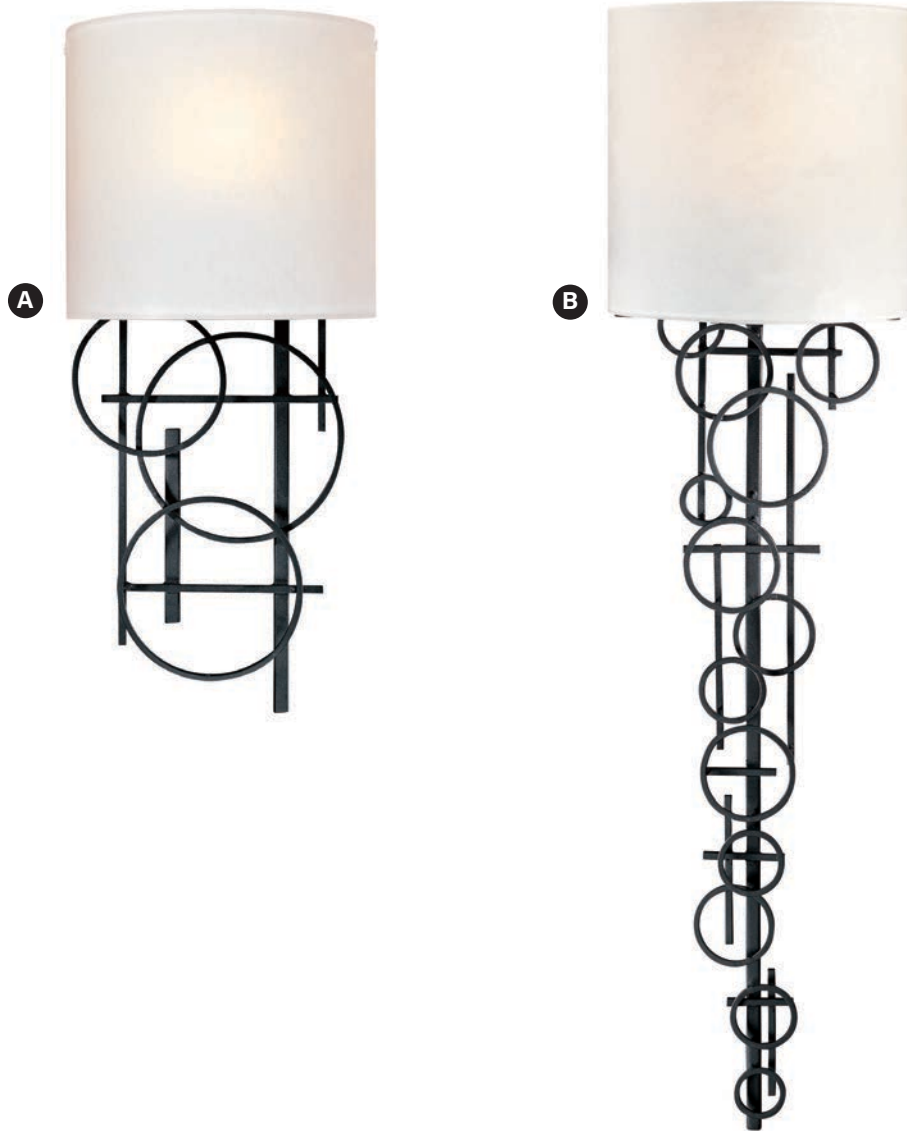

SPECS

Item	Type	Size	Lamp	Finish	Glass
A. P5131-066	1 Light Wall Sconce	8 1/4"W x 18 1/4"H x 4 1/4"Ext.	1-100W Medium Base	Coal	Pearl Mist Glass
B. P5130-066	1 Light Wall Sconce	8 1/4"W x 30"H x 5"Ext.	1-100W Medium Base