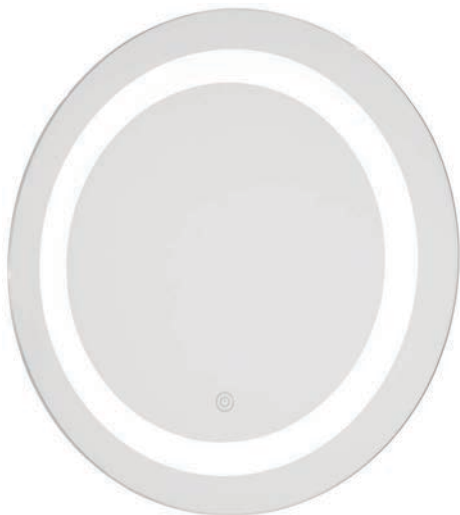

ILLUMINATED MIRRORS

FEATURED

P6105