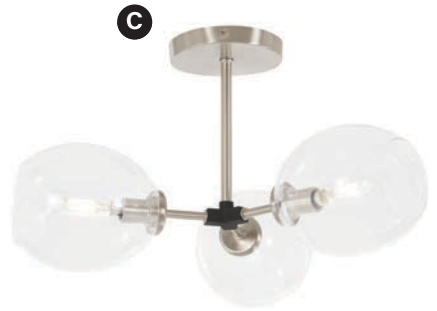

- Canopy
- Detail

SPECS

Item	Type	Size	Lamp	Finish	Glass
A. P1505-416	Chandelier	26"D x 18¼"H Drop- 28¾" - 64¾"H Max.	6-60W Cand. Base	Painted Bronze with Natural Brushed Brass	Clear Glass
B. P1506-416	Island	39"L x 16"W x 15"H Drop- 25½" - 61½"H Max.	6-60W Cand. Base		
C. P1504-416	Chandelier	19"D x 16¼"H Drop- 26¾" - 62¾"H Max.	4-60W Cand. Base		
D. P1501-416	Mini Pendant	6"D x 10¼"H Drop- 14½" - 56½"H Max.	1-60W Cand. Base		

NEXPO

NEXPO

Like a trees branches stretching toward the light, Nexpo blooms with its elongated configurations while delicately balancing Clear glass buds of illumination. Brushed Nickel with Black accent connections emphasizes the depth and clarity of this modern organic collection.

Canopy Detail

SPECS

Item	Type	Size	Lamp	Finish	Glass
A. P1365-619	8 Light Pendant	24¾" Dia. x 34¾"H	8-60W Candelabra Base	Brushed Nickel With Coal Accents	Clear Glass
B. P1368-619	8 Light Island	41"L x 25½"W x 16¾"H	8-60W Candelabra Base		
C. P1363-619	3 Light Semi Flush	19" Dia. x 10¾"H	3-60W Candelabra Base		
D. P1369-619	9 Light Chandelier	30" Dia. x 14¾"H	9-60W Candelabra Base		
E. P1366-619	6 Light Pendant	34½"L x 21½"W x 13¾"H	6-60W Candelabra Base		