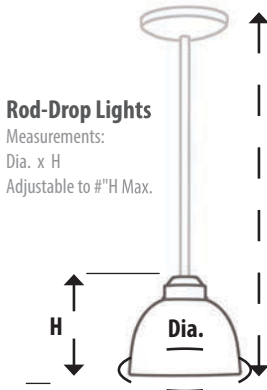

Measurements:
Dia. x H or L x W x H
Adjustable to # "L" # "H" Max.

Adjustable Wall Mounted Lights

Measurements:
W x H x Ext.
Adjustable to # "W" # "H" Max.

Portable Lights

Measurements:
Dia. x H or L x W x H