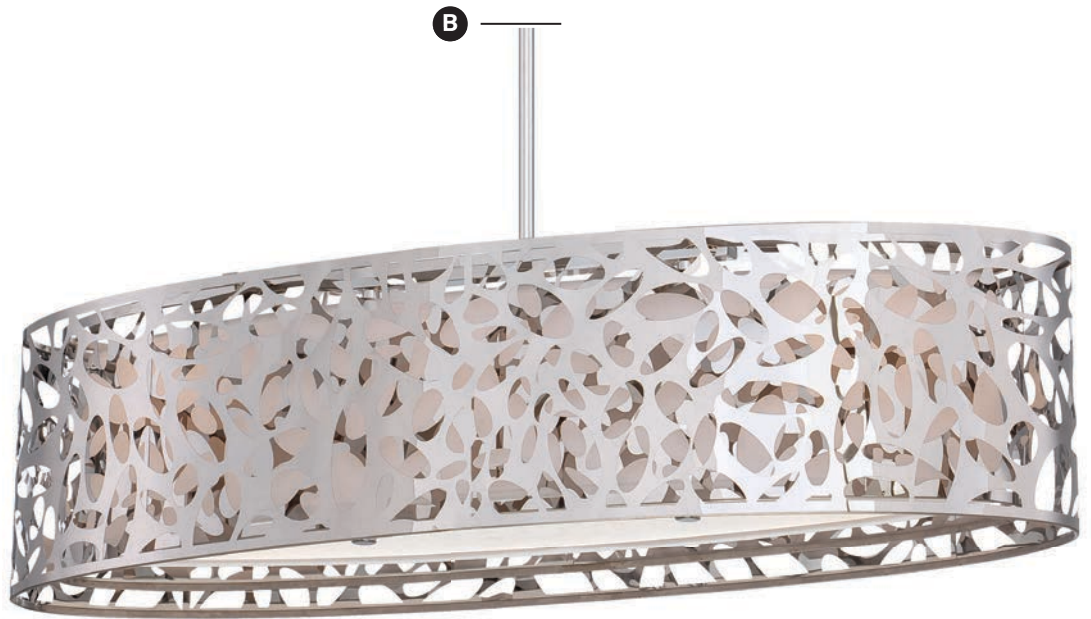

SPECS

Item	Type	Size	Lamp	Finish	Glass
A. P7986-077	4 Light Pendant	23½" Dia. x 8"H Drop- 15¼" - 51¼"H Max.	4-100W Medium Base	Chrome	Two Laser-cut Metal Shades with Interior White Linen Shade Frosted Glass Diffuser
B. P7987-077	3 Light Island	32"L x 11¾"W x 9"H Drop- 16¾" - 52¾"H Max.	3-100W Medium Base		
C. P7985-077	2 Light Pendant	15¾" Dia. x 8"H Drop- 15¾" - 51¼"H Max.	2-100W Medium Base