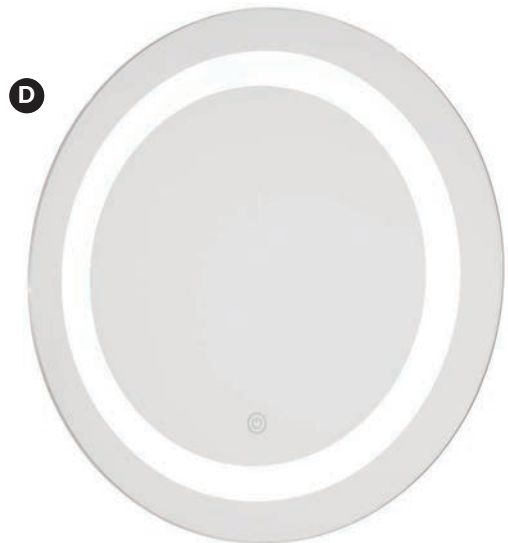

SPECS

Item	Type	Size	Lamp
A. P6106	LED Mirror	15½"W x 19¾"H x 2"Ext.	11W LED 91 Lumens
B. P6107	LED Mirror	19¾"W x 27½"H x 1¾"Ext.	17W LED 550 Lumens (est.)
C. P6109	LED Mirror	24"W x 32"H x 2"Ext.	20W LED 775 Lumens (est.)
D. P6105	LED Mirror	17¾"W x 2"Ext.	10W LED 131 Lumens
E. P6108	LED Mirror	23¾"W x 31 ½"H x 2"Ext.	20W LED 1013 Lumens (est.)

NOTE: Mirrors are ADA compliant