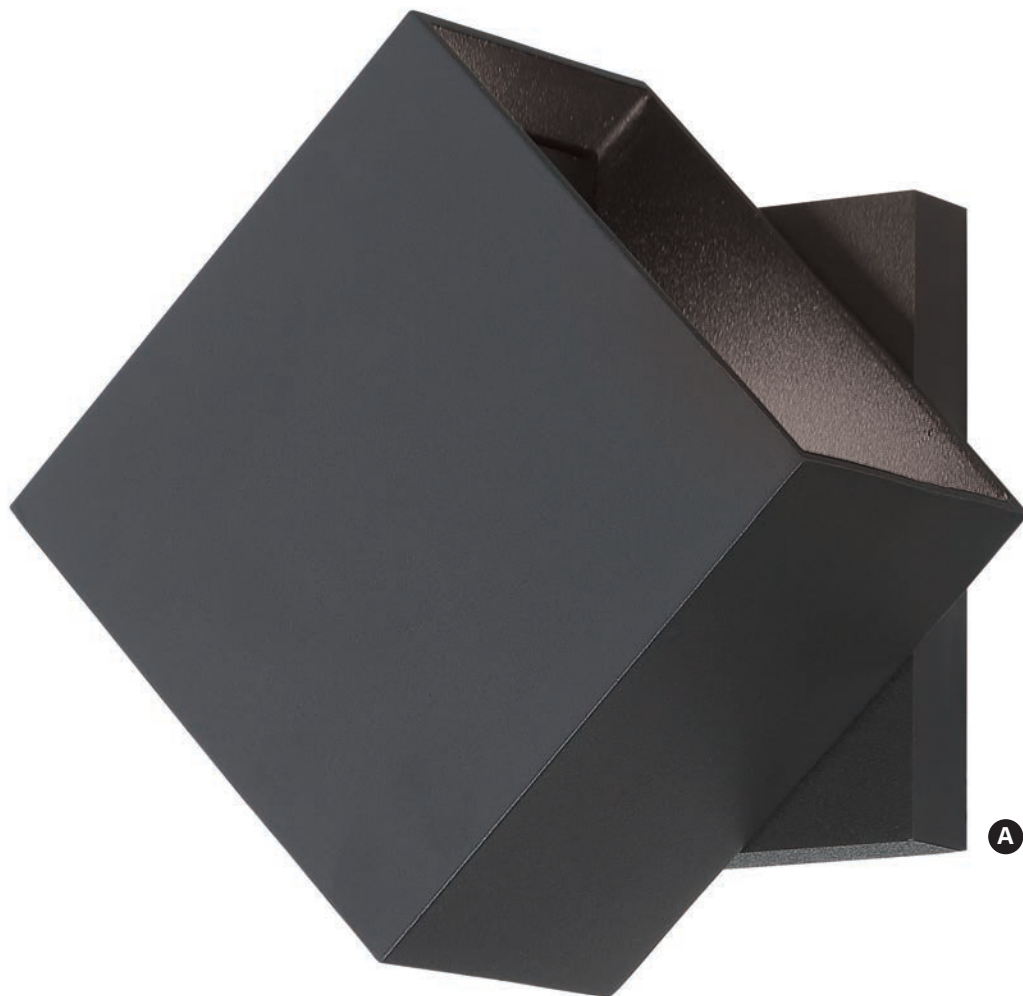

REVOLVE

Indoor/ Outdoor Lighting continues to evolve for George Kovacs® Revolve. Sand Black finishes with an alluring gold interior create a warm radiance. Revolve stays true to its moniker with a rotating, directional head.

INDOOR

OUTDOOR