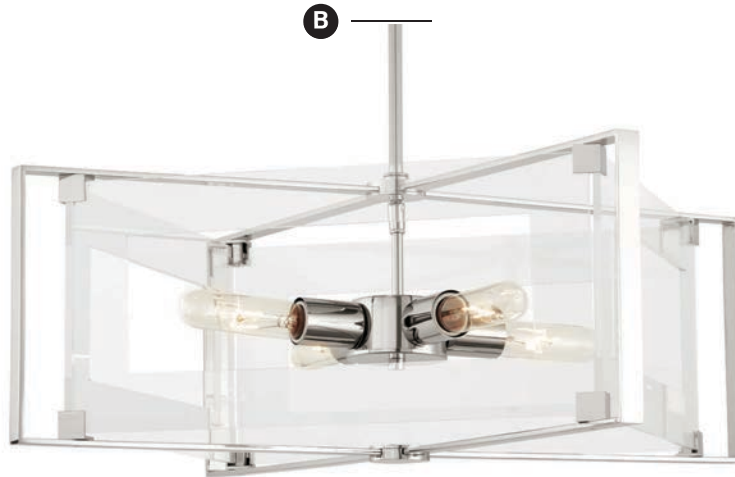

CHANDELIERS & PENDANTS

• Canopy
• Detail

SPECS

Item	Type	Size	Lamp	Finish	Glass
A. P1404-613	4 Light Pendant	14³/₄" Sq. x 15¹/₂" H Drop- 23" - 59" H Max.	4-60W Medium Base	Polished Nickel	Clear Acrylic
B. P1403-613	4 Light Pendant	19³/₄" Sq. x 9¹/₄" H Drop- 16¹/₂" - 52¹/₂" H Max.	4-60W Medium Base