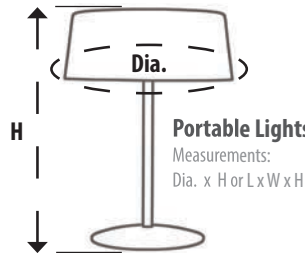

Portable Lights

Measurements:
Dia. x H or L x W x H