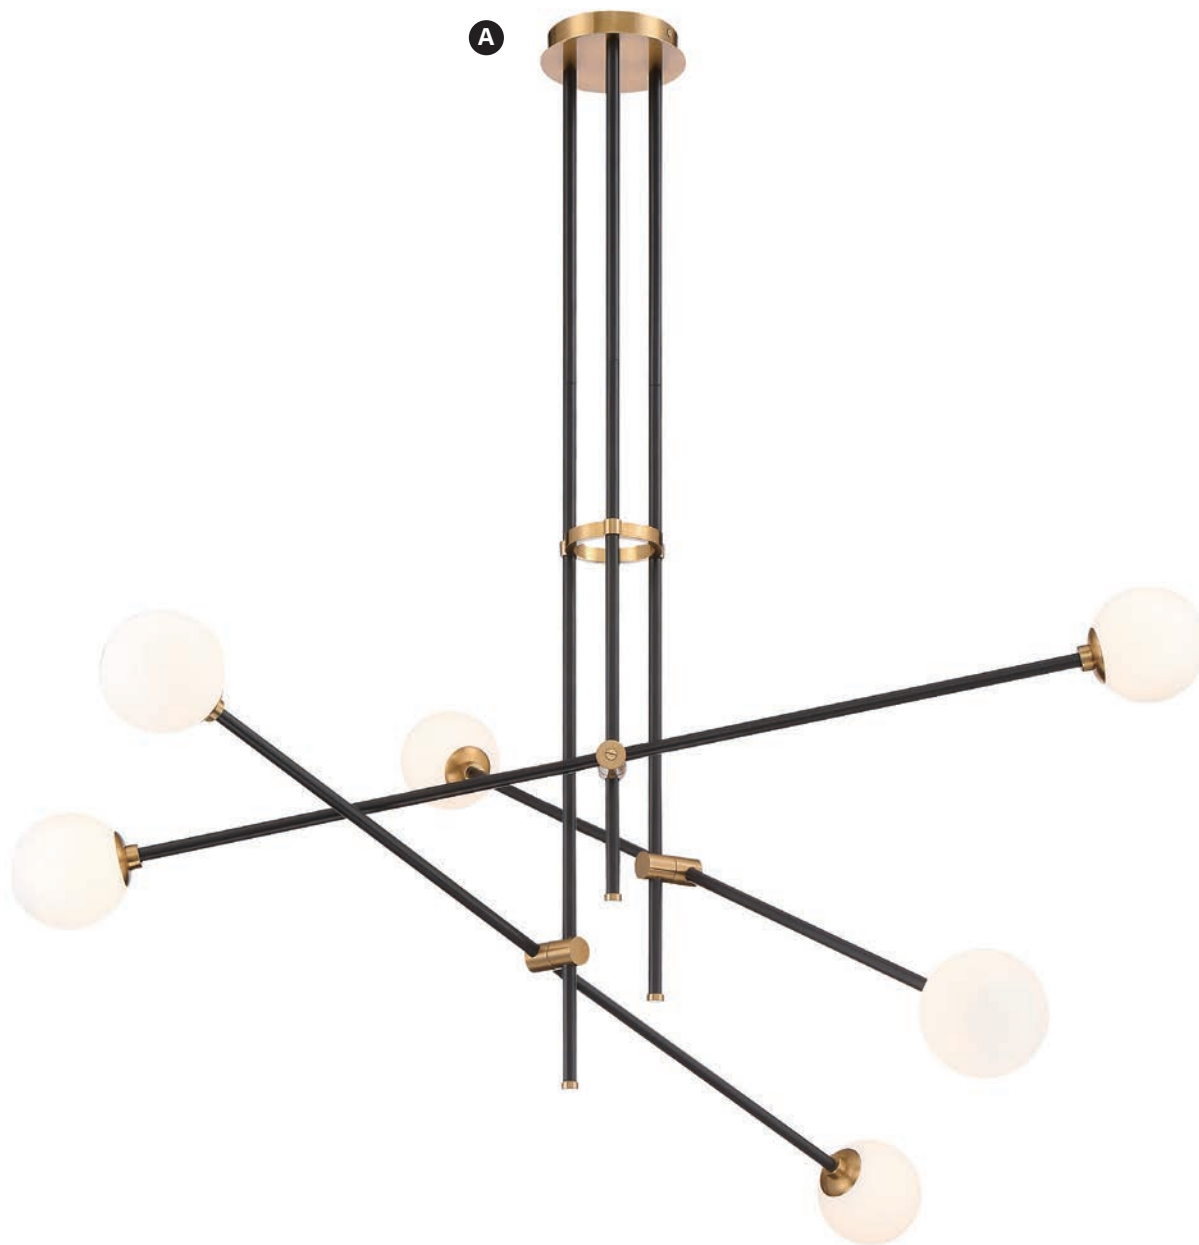

Inside and out, George Kovacs® continues to light the way with cutting-edge, premium quality, contemporary lighting at a value-driven price.

2020

SIMPLE

We present Simple as an ode to the celebrated mid-century roots that established George Kovacs® Lighting. Simple, illuminated Etched Opal Glass spheres are nestled within a crisp Chrome cap. A true lighting family displayed in an array of pendants, table and floor lamps. George's Simple is a perfect complement to a variety of modern home design styles.

SPECS

Item	Type	Size	Lamp	Finish
A. P934-688-L	Mini Pendant	14"D x 14¼"H Drop- 19¾" - 135¾"H Max.	20W LED 745 Lumens	Coal and Honey Gold
B. P935-688-L	Mini Pendant	4½"Dx 12¾"H Drop- 18¼" - 134¼"H Max.	10W LED 352 Lumens	
C. P932-688-L	Mini Pendant	8"D x 8¼"H Drop- 13¾" - 129¾"H Max.	8W LED 318 Lumens	

- Canopy Detail

SPECS

Item	Type	Size	Lamp	Finish	Glass
A. P1395-044G-L	LED Chandelier	27¼" Dia. x 25"H	6-8W LED 1398 Lumens	Textured White with Gold Leaf	Etched Opal Glass
B. P1396-044G-L	LED Island	41" L x 3¼"W x 20"H	5-8W LED 1236 Lumens		
C. P1399-044G-L	LED Pendant/Semi Flush	22½" Dia. x 12"H	3-8W LED 846 Lumens		
D. P1390-044G-L	LED Mini Pendant	10½"W x 6¼"H	8W LED 296 Lumens		

SPECS

Item	Type	Size	Lamp	Finish	Glass
A. P8151-681	6 Light Chandelier	40" Dia. x 19"H	6-40W G9 Base (Incl.)	Coal and Aged Brass	Etched Opal Glass

OUTER LIMITS

OUTER LIMITS

Nostalgia with a modern twist takes our Outer Limits collection to a whole new stratosphere. A minimalist composition with vintage styling leads to a dynamic contemporary lighting family, suited to a diverse range of interior spaces. Painted bronze armatures offset the Natural Brushed Brass finishes and emphasize the illuminated clear glass orbs.