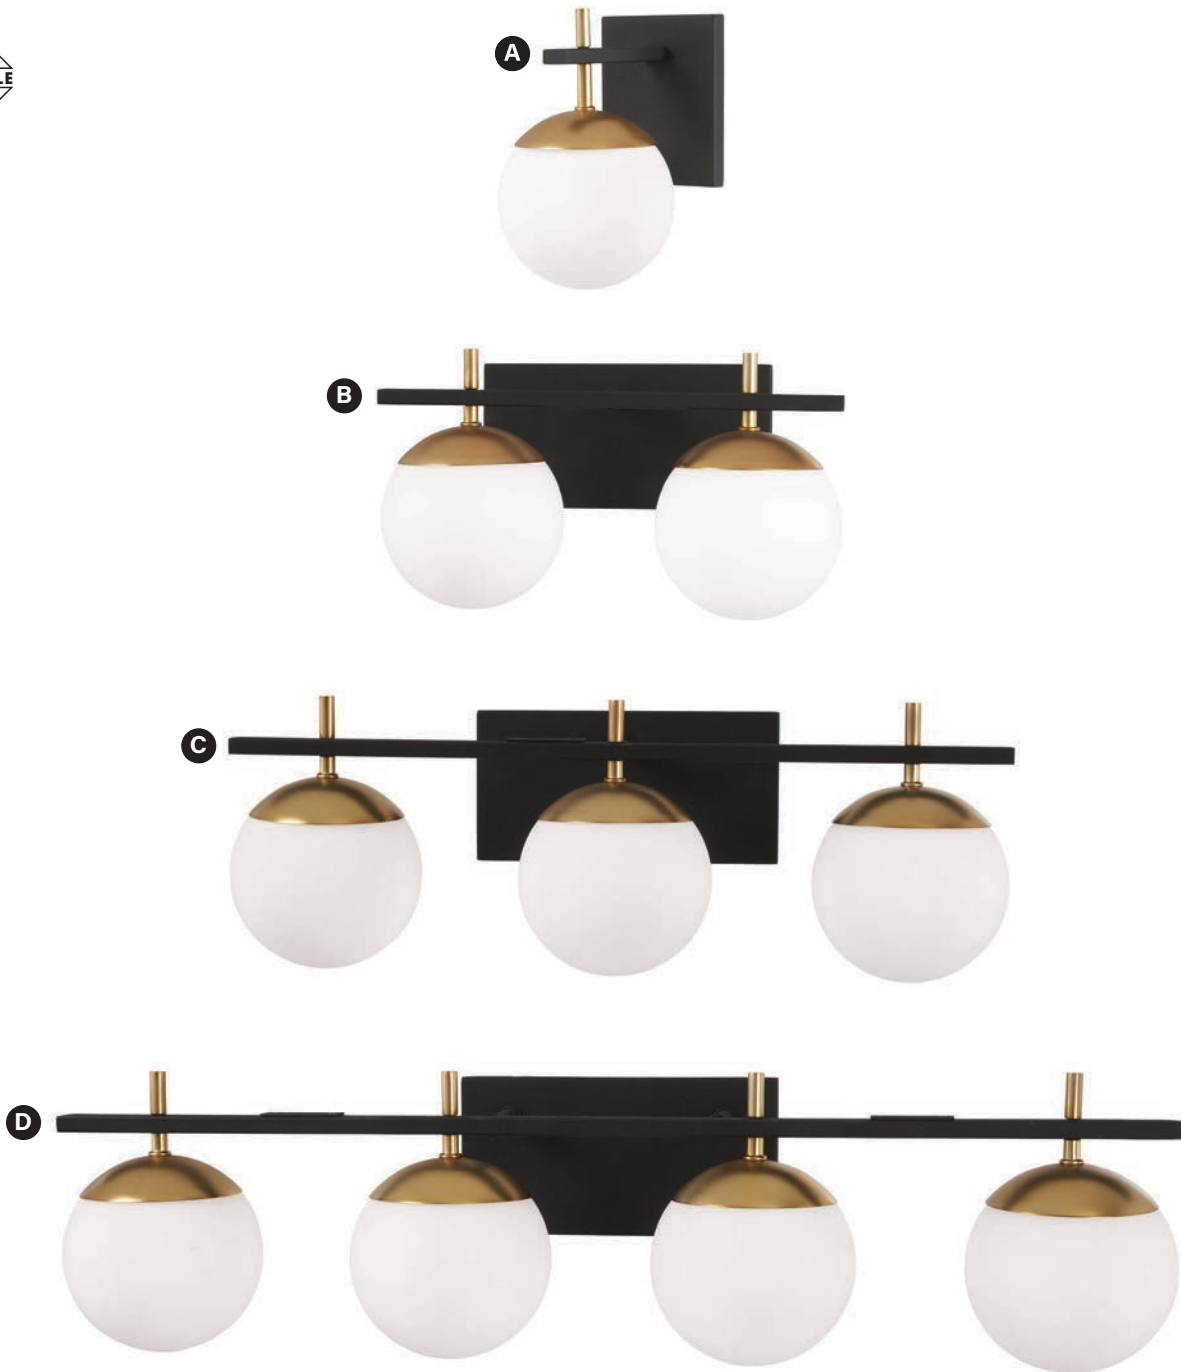

BATH ART

REVERSIBLE

SPECS

Item	Type	Size	Lamp	Finish	Glass
A. P1350-618	1 Light Bath	6"W x 9¾"H x 7¾"Ext.	1-75W G9 Xenon (Incl.)	Weathered Coal with Autumn Gold Accents	Etched Opal Glass
B. P1352-618	2 Light Bath	15"W x 8½"H x 7¾"Ext.	2-75W G9 Xenon (Incl.)		
C. P1353-618	3 Light Bath	24"W x 8½"H x 7¾"Ext.	3-75W G9 Xenon (Incl.)		
D. P1354-618	4 Light Bath	33"W x 8½"H x 7¾"Ext.	4-75W G9 Xenon (Incl.)