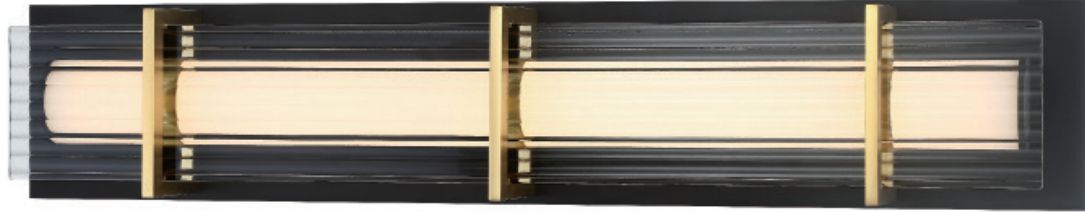

B

SPECS

Item	Type	Size	Lamp	Finish	Glass
A. P1516-707-L	LED Island	40"L x 4¾"W x 4"H	40W LED 2806 Lumens	Coal with Honey Gold Highlights	Etched White & Clear Ribbed Glass
B. P1513-707-L	LED Bath	27½"W x 5¼"H x 4"Ext.	40W LED 2223 Lumens		
C. P1519-707-L	LED Pendant	5½"W x 18"H x 4½"D	32W LED 1132 Lumens		
D. P1511-707-L	LED Wall Sconce	5½"W x 16"H x 4½"Ext.	20W LED 1195 Lumens