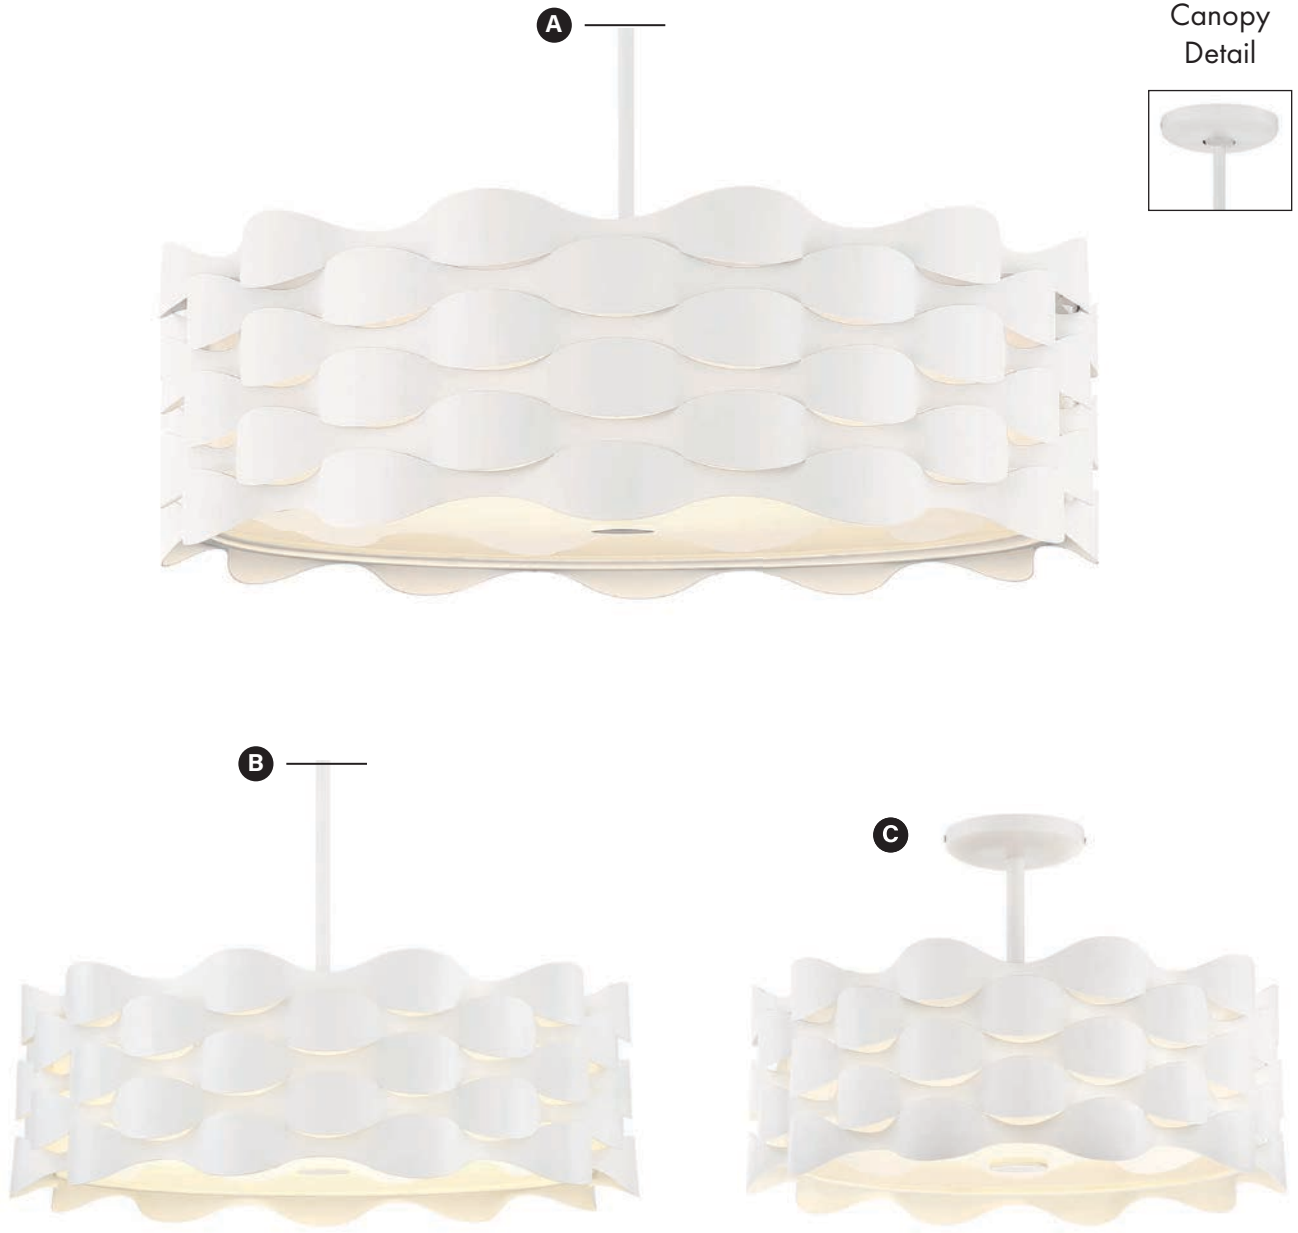

SPECS

Item	Type	Size	Lamp	Finish	Glass
A. P1305-655-L	LED Pendant	26½" Dia. x 9"H Drop 16½" - 52½"H Max	76W LED 4440 Lumens	Sand White Metal Shade	Interior White Linen Shade Etched Glass Diffuser
B. P1304-655-L	LED Pendant	21"D x 7¼"H Drop 15½" - 50½"H Max	52W LED 3423 Lumens		
C. P1302-655-L	LED Semi Flush	18"D x 11"H	38W LED 2406 Lumens