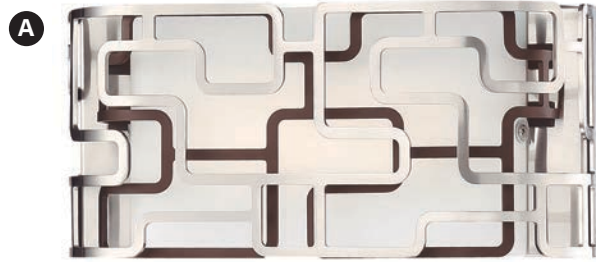

SPECS

Item	Type	Size	Lamp	Finish	Glass
A. P1421-674-L	LED Bath	12"W x 5½"H x 3½"Ext.	18W LED 806 Lumens	Brushed Nickel and Bronze Patina	Frosted White Glass
B. P1422-674-L	LED Bath	16"W x 5½"H x 3½"Ext.	28W LED 1303 Lumens		
C. P1423-674-L	LED Bath	25"W x 5½"H x 3½"Ext.	37W LED 1788 Lumens		
D. P1424-674-L	LED Bath	32"W x 5½"H x 3½"Ext.	48W LED 2362 Lumens		

NOTE: Fixtures are ADA compliant