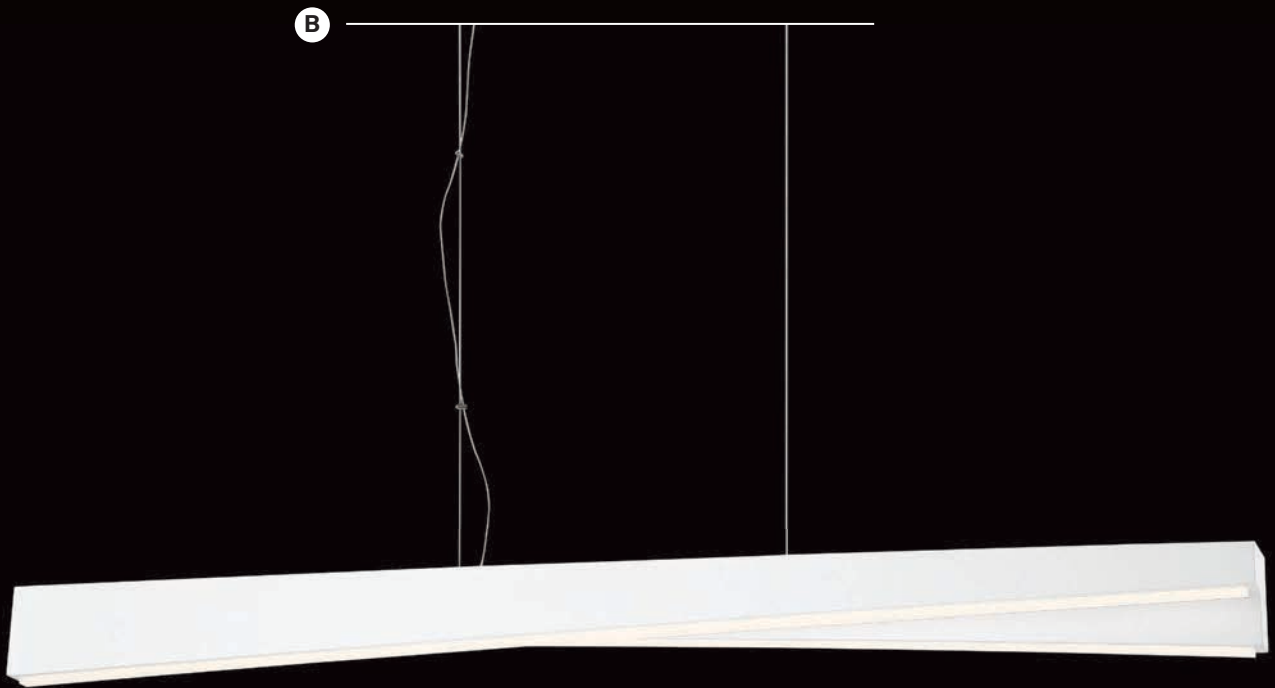

SPECS

Item	Type	Size	Lamp	Finish	Glass
A. P1154-655-L	LED Island	35½"L x 3"W x 3½"H Canopy -12"L x 2¼"W x 2¼"H	46W LED 1561 Lumens	Sand	Frosted
B. P1155-655-L	LED Island	48¾"L x 3"W x 3½"H Canopy -15¾"L x 2¼"W x 2¼"H	50W LED 1772 Lumens	White	Acrylic