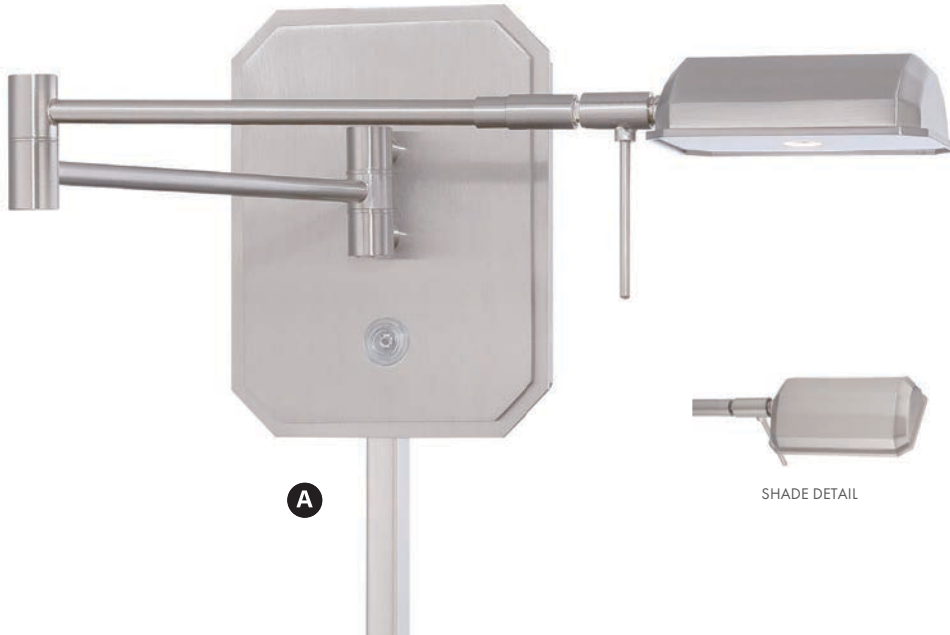

TASK PORTABLES

GEORGE'S READING ROOM™

Item	Type	Size	Lamp	Finish	Shade
A. P4348-084	LED Swing Arm	14"W x 7"H x 4"Ext. Adjustable to 24¼"Ext. Max.	8W LED 463 Lumens	Brushed Nickel	Metal Shade
B. P4348-647	LED Swing Arm	14"W x 7"H x 4"Ext. Adjustable to 24¼"Ext. Max.	8W LED 463 Lumens	Copper Bronze Patina	

NOTE: On/Off Dimmer Switch • Convertible to Pin-Up