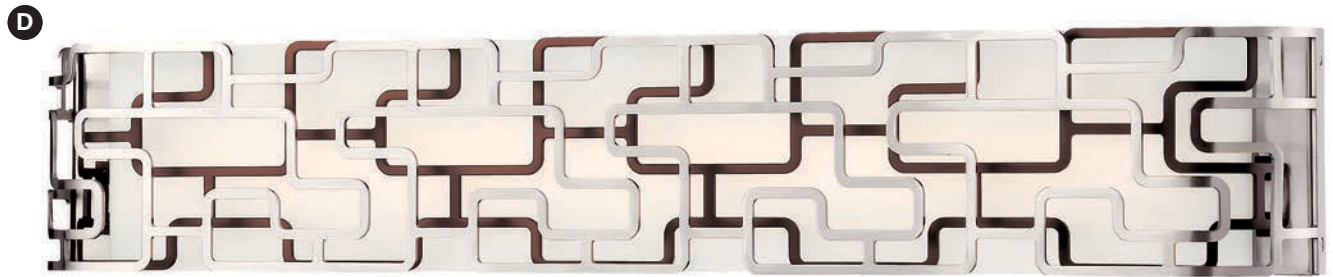

SPECS

Item	Type	Size	Lamp	Finish	Glass
A. P1421-674-L	LED Bath	12"W x 5½"H x 3½"Ext.	18W LED 806 Lumens	Brushed Nickel and Bronze Patina	Frosted Glass Diffuser
B. P1422-674-L	LED Bath	16"W x 5½"H x 3½"Ext.	28W LED 1303 Lumens		
C. P1423-674-L	LED Bath	25"W x 5½"H x 3½"Ext.	37W LED 1788 Lumens		
D. P1424-674-L	LED Bath	32"W x 5½"H x 3½"Ext.	48W LED 2362 Lumens		

NOTE: Bath fixtures are ADA compliant