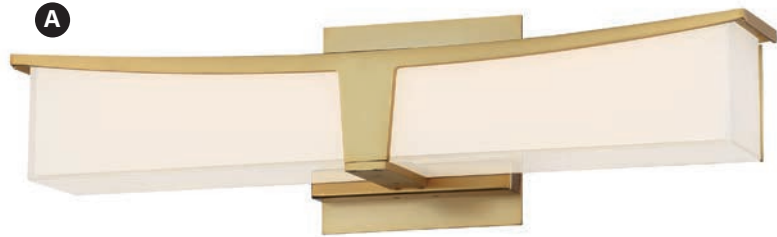

NOTE: Fixtures are ADA compliant

SPECS

Item	Type	Size	Lamp	Finish	Glass
A. P1532-248-L	LED Bath	18"W x 5"H x 4"Ext.	20W LED 949 Lumens	Honey Gold	Frosted Aquarium Glass
B. P1533-248-L	LED Bath	24"W x 5"H x 4"Ext.	30W LED 1430 Lumens		
C. P1534-248-L	LED Bath	30"W x 5"H x 4"Ext.	40W LED 1958 Lumens		