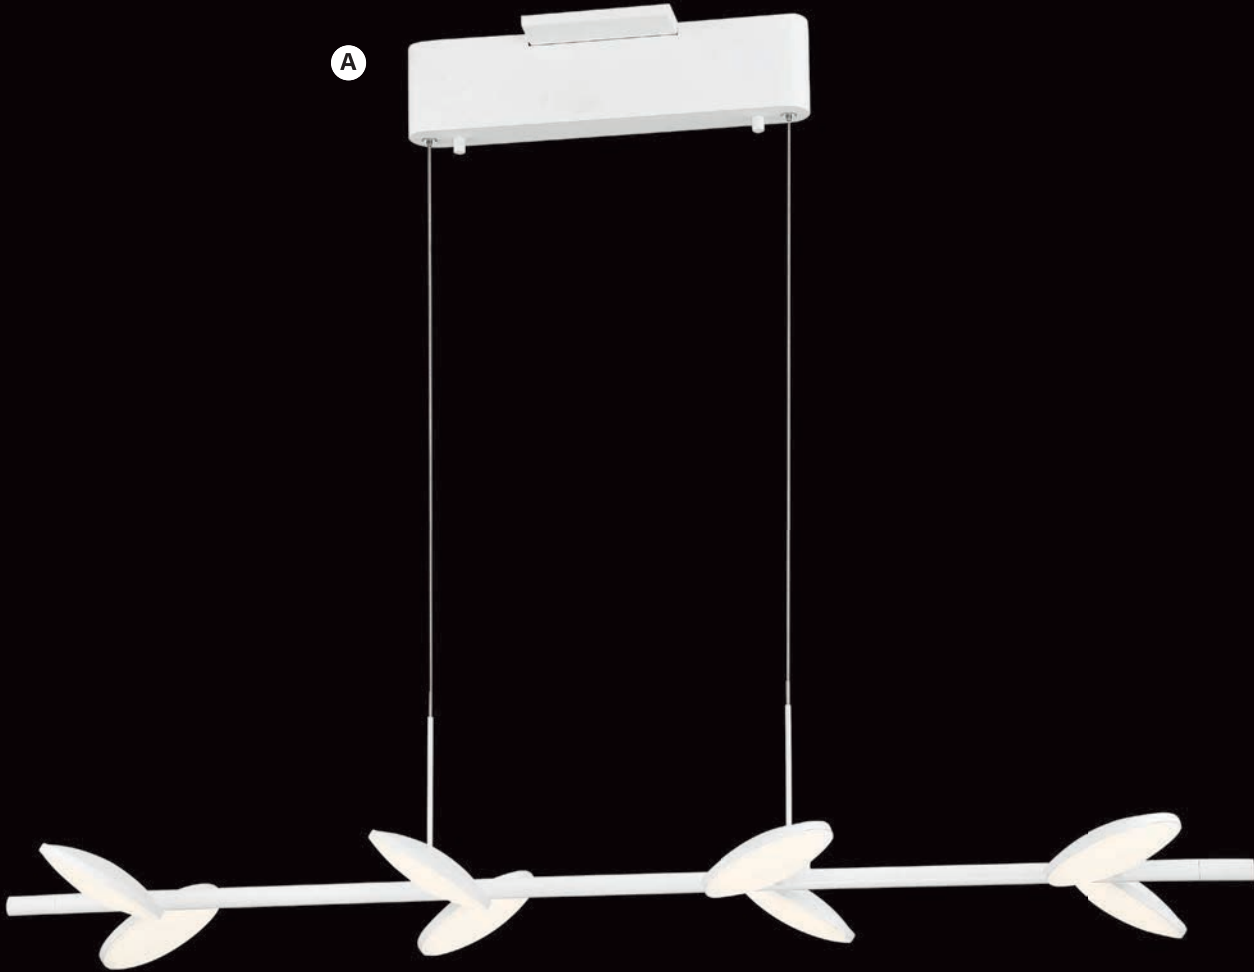

• Canopy
• Detail

A

SPECS

Item	Type	Size	Lamp	Finish
A. P1780-044B-L	LED Pendant	16¾" Dia. x 10¾" H Canopy- 7¼" Dia. x 2" H	32W LED 1008 Lumens	Matte White
B. P1780-066A-L	LED Pendant	16¾" Dia. x 10¾" H Canopy- 7¼" Dia. x 2" H	32W LED 1008 Lumens	Coal

EYE SPY

Eight slender pucks of LED light grace the Eye Spy pendant. Sophisticated with a Matte White finish and adjustable luminous disks, sure to brighten-up a kitchen island, counter-top or a hallway.