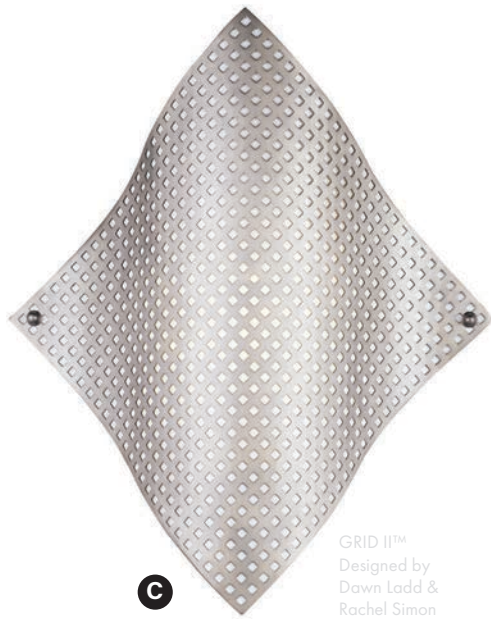

WALL SCONCES

SPECS

Item	Type	Size	Lamp	Finish	Glass
A. P5952-077	1 Light Wall Sconce	5"W x 5"H x 2¾"Ext.	1-60W G9 Xenon (Incl.)	Brushed Aluminum Backplate with Chrome Glass Holder	Etched White Glass
B. P5951-077	1 Light Wall Sconce	5"W x 7"H x 2¾"Ext.	1-60W G9 Xenon (Incl.)		
C. P5770-084	1 Light Wall Sconce	14½"W x 16¾"H x 4"Ext.	1-60W Medium Base	Brushed Nickel	Perf. Steel Shade
D. P962-077	1 Light Wall Sconce	5"W x 9¾"H x 7½"Ext.	1-60W Medium Base	Chrome	Clear Glass/ Chrome Mesh

NOTE: Fixtures are ADA compliant