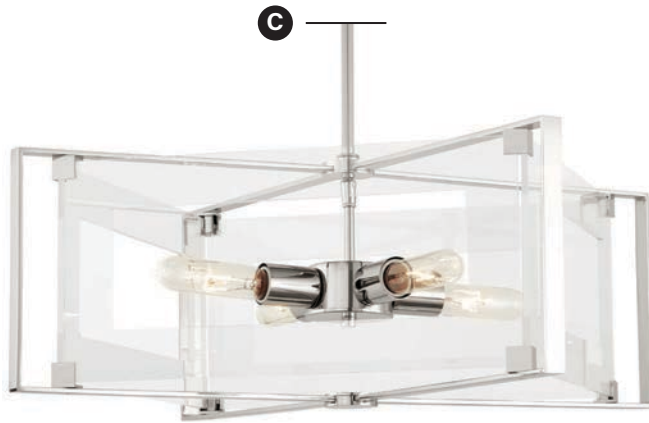

SPECS

Item	Type	Size	Lamp	Finish	Glass
A. P1404-613	4 Light Pendant	14³/₄"Sq. x 15¹/₂"H Drop- 23" - 59"H Max.	4-60W Medium Base	Polished Nickel	Clear Acrylic
B. P1405-613	5 Light Island	43¹/₄"L x 9¹/₂"W x 10"H Drop- 17¹/₂" - 53¹/₂"H Max.	5-60W Medium Base		
C. P1403-613	4 LightPendant	19³/₄"Sq. x 9¹/₄"H Drop- 16¹/₂" - 52¹/₂"H Max.	4-60W Medium Base		
D. P1401-613	1 Light Mini Pendant	5¹/₂"Sq. x 12"H Drop- 19¹/₄" - 55¹/₄"H Max.	1-60W Medium Base