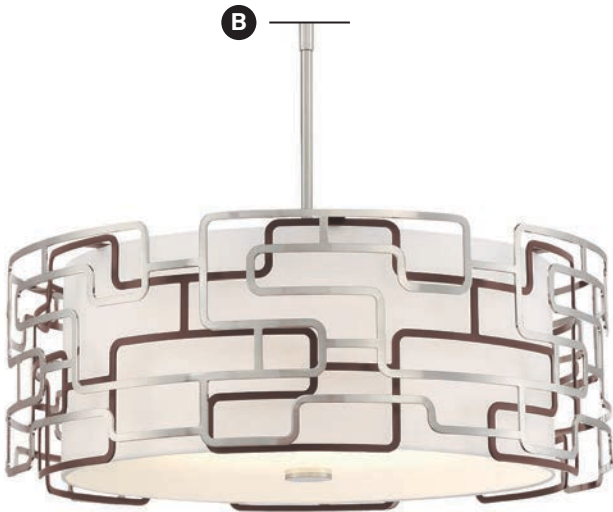

CHANDELIERS & PENDANTS

• Canopy
• Detail

SPECS

Item	Type	Size	Lamp	Finish	Glass
A. P1427-674-L	Pendant	25" Dia. x 10¼"H	75W LED 3831 Lumens	Brushed Nickel and Bronze Patina	White Fabric Shade Frosted Glass Diffuser
B. P1426-674-L	Pendant	20" Dia. x 9¼"H	48W LED 2425 Lumens		
C. P1425-674-L	Pendant	15" Dia. x 8¼"H	32W LED 1717 Lumens