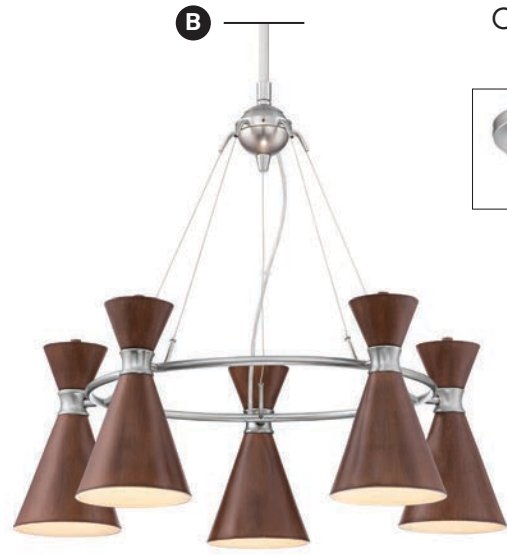

CHANDELIERS & PENDANTS

SPECS

Item	Type	Size	Lamp	Finish	Glass
A. P8151-681	6 Light Chandelier	40" Dia. x 19"H	6-40W G9 Base (Incl.)	Coal and Aged Brass	Etched Opal Glass

Canopy Detail

Canopy Detail

SPECS

Item	Type	Size	Lamp	Finish	Glass
A. P1825-44F	5 Light Chandelier	26" Dia. x 24" H Drop- 31 1/4" 67 1/4" H Max.	5-100W Medium Base	Brushed Nickel	Glitter Gloss White Shades
B. P1825-651	5 Light Chandelier	26" Dia. x 24" H Drop- 31 1/4" 67 1/4" H Max.	5-100W Medium Base		Distressed Koa Metal Shades
C. P1825-248	5 Light Chandelier	26" Dia. x 24" H Drop- 31 1/4" 67 1/4" H Max.	5-100W Medium Base	Honey Gold	Coal Shade
D. P1823-248	3 Light Chandelier	20" Dia. x 21" H Drop- 28" 64" H Max.	3-100W Medium Base		Shade