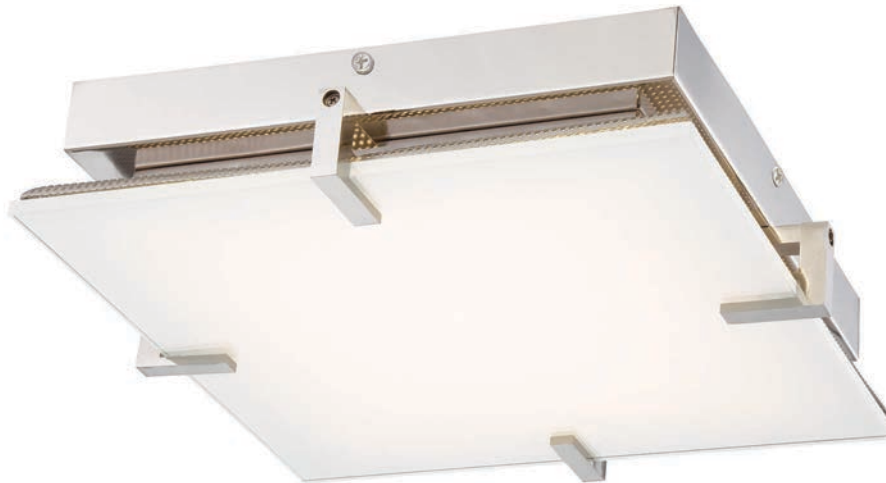

Item	Type	Size	Lamp	Finish	Glass
D. P1111-613-L	LED Flush Mount	14" Sq. x 3¼"H	30W LED 978 Lumens	Polished Nickel	Etched White Glass