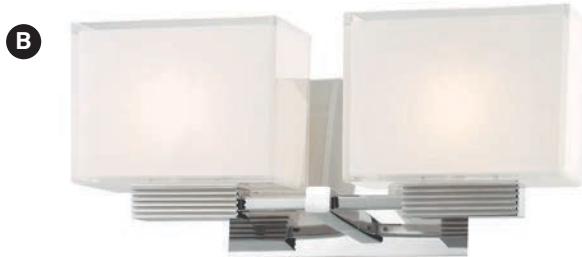

BATH ART

REVERSIBLE

SPECS

Item	Type	Size	Lamp	Finish	Glass
A. P5211-077	1 Light Bath	7"W x 6"H x 6"Ext.	1-75W G9 Xenon (Incl.)	Chrome	Mitered Etched White Glass
B. P5212-077	2 Light Bath	13¾"W x 6"H x 5"Ext.	2-75W G9 Xenon (Incl.)		
C. P5213-077	3 Light Bath	21 ½"W x 6"H x 5"Ext.	3-75W G9 Xenon (Incl.)		
D. P5214-077	4 Light Bath	29¼"W x 6"H x 5"Ext.	4-75W G9 Xenon (Incl.)