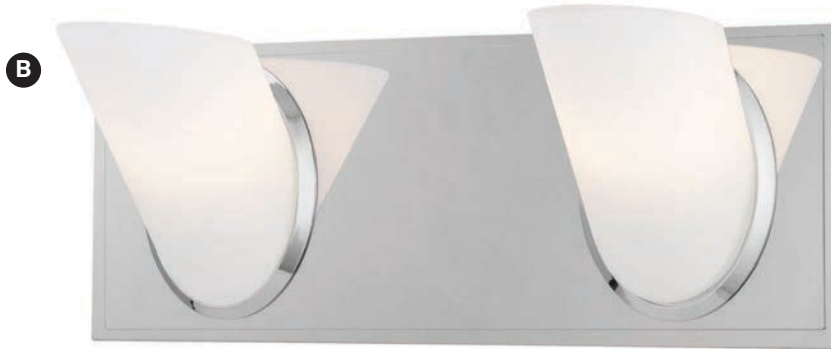

BATH ART

SPECS

Item	Type	Size	Lamp	Finish	Glass
A. P1171-077-L	LED Bath	9¼"W x 4¾"H x 2¼"Ext.	14W LED 728	Chrome	White Acrylic
B. P5942-077	2 Light Bath	13½"W x 5"H x 5"Ext.	2-60W G9 Xenon (Incl.)		Etched Opal Glass
C. P5003-056	3 Light Bath	16"W x 7¾"H x 6¼"Ext.	3-50W E11 Xenon (Incl.)	Antique Nickel	Clear/ Acid Etched Glass

NOTE: P1171-077-L is ADA compliant