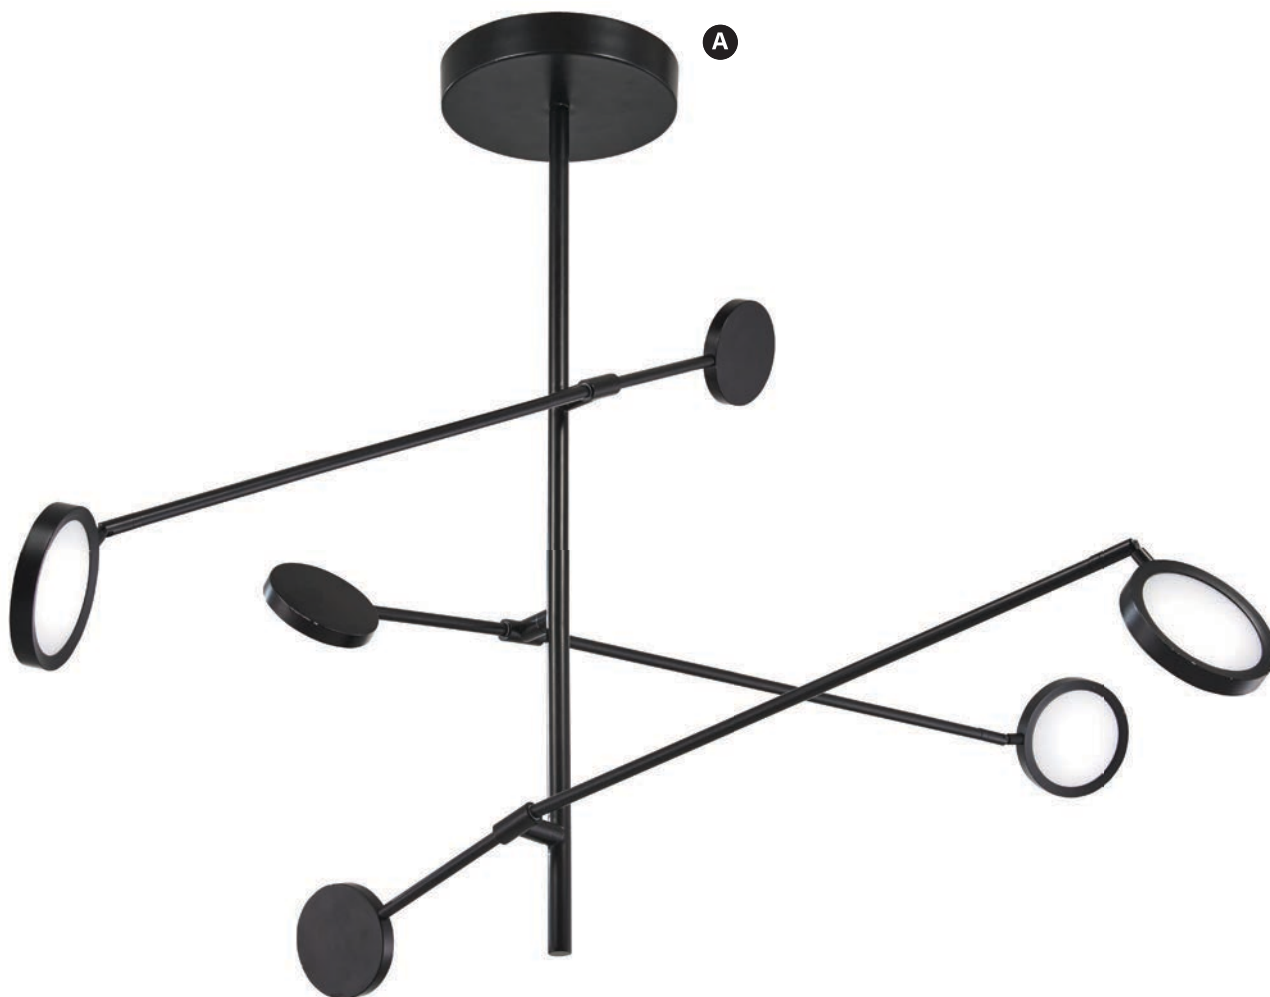

TIDALIST

Evoking the movement and flow of the changing tides, Tidalist creates waves of LED illumination in a modern, dynamic fixture.

SPECS

Item	Type	Size	Lamp	Finish	Glass
A. P1153-609-L	LED Island	50"L x 3½"W x 2¼"H Canopy 19¾"L x 1¾"W x 2¼"H	58W LED 2072 Lumens	Silver	Frosted Acrylic

STAKE OUT

Chocolate wands of light rotate around a central axis in this dynamic LED fixture. Stake Out can be configured flat, angled or into a helix of illumination. Majestic in its proportion, it is an innovative addition for an array of applications.

SPECS

Item	Type	Size	Lamp	Finish	Glass
A. P1157-675-L	LED Island	33¾"L x 18½"W x 1"H Canopy 17¾"L x 2¾"W x 1¾"H	75W LED 1510 Lumens	Chocolate	Frosted Acrylic
B. P1158-675-L	LED Island	49"L x 18½"W x 1"H Canopy 32¾"L x 2½"W x 1¾"H	112W LED 1966 Lumens		

RADAR

RADAR

Like a beacon, Radar is quite a find. Multiple arms with three moving heads of LED brilliance are adjustable while suspended from a center point. A rich Black finish combined with vivid two-sided lamps ensures this fixture is ready for maximum exposure.