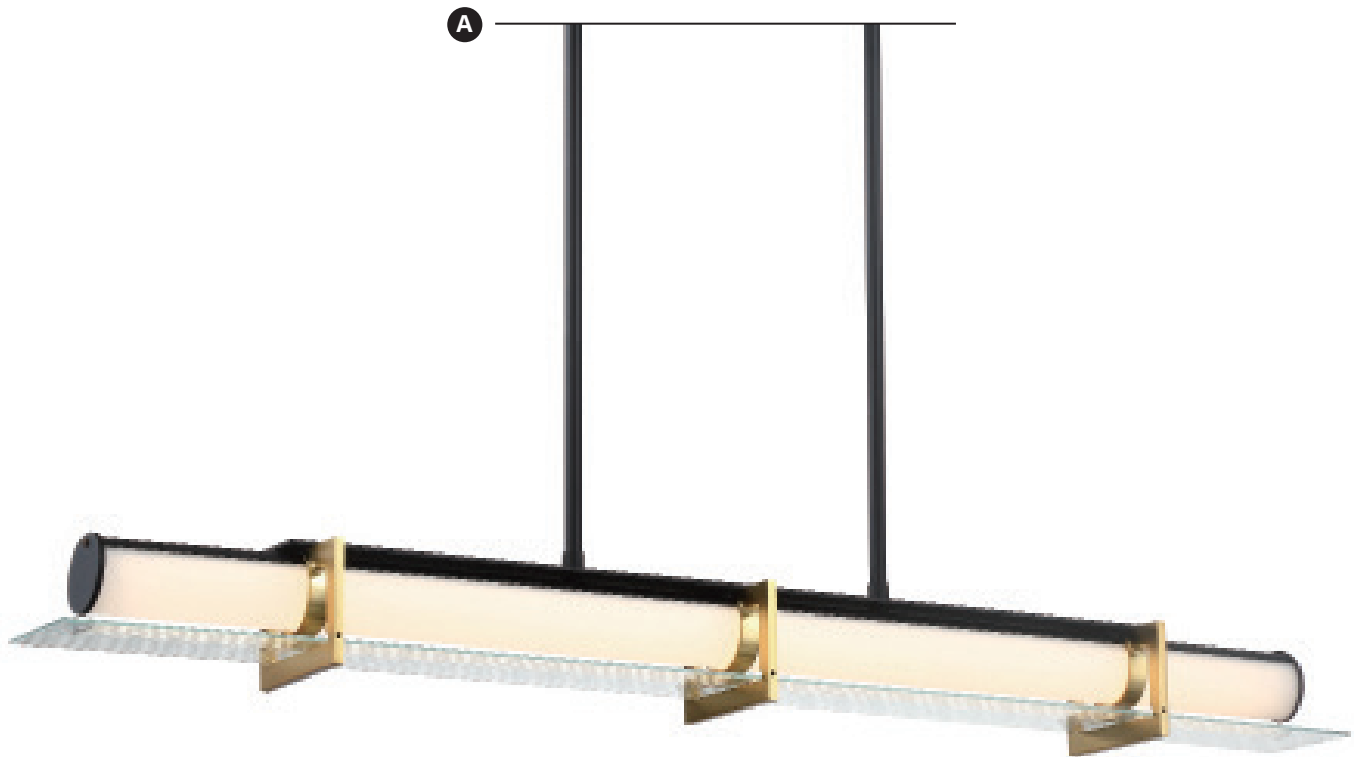

MIDNIGHT GOLD

Midnight Gold celebrates stark contrasts in both form and finish. Honey Gold Highlights against a finish of Dark Coal are sure to dazzle with luminous LED output. The crescendo of this chic collection is the subtle use of clear ribbed glass as an accent element and for ultimate light dispersion.