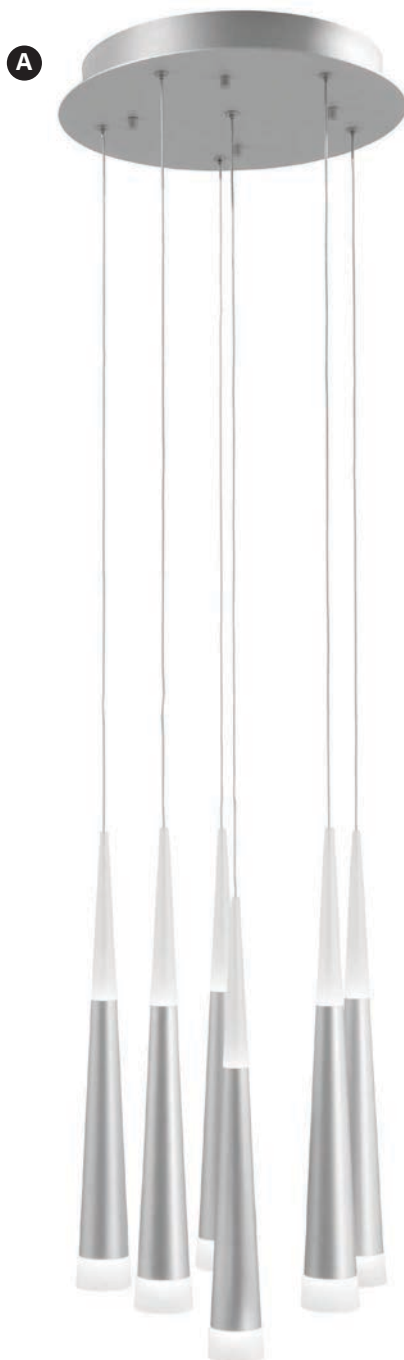

GRADUAL

Aluminum cones cast light in opposing directions highlighting each individual drop. LEDs ensconced in matte acrylic create a sprinkling of radiance from each element. At a glance, many a stary sky is recalled.

SPECS

Item	Type	Size	Lamp	Finish	Glass
A. P1410-600-L	LED Pendant	13¾" Dia. x 18"H Canopy 11¾" Dia. x 1¾"H	42W LED 1968 Lumens	Brushed Aluminum	Frosted Acrylic