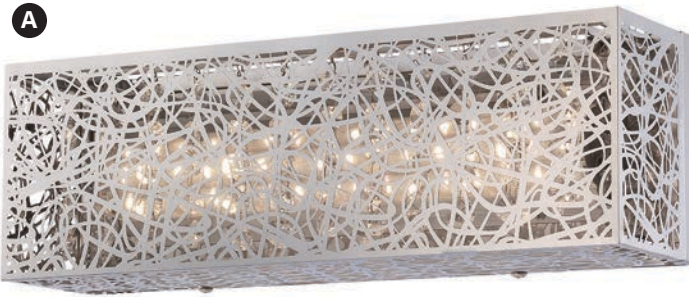

SPECS

Item	Type	Size	Lamp	Finish	Glass
A. P6982-077-L	LED Bath	15¾"W x 5¼"H x 4"Ext.	20W LED 908 Lumens	Chrome	Laser-cut Metal Shade with Crystal Necklace Droplets
B. P6983-077-L	LED Bath	23¾"W x 5¼"H x 4"Ext.	40W LED 1552 Lumens		

NOTE: Fixtures are ADA compliant