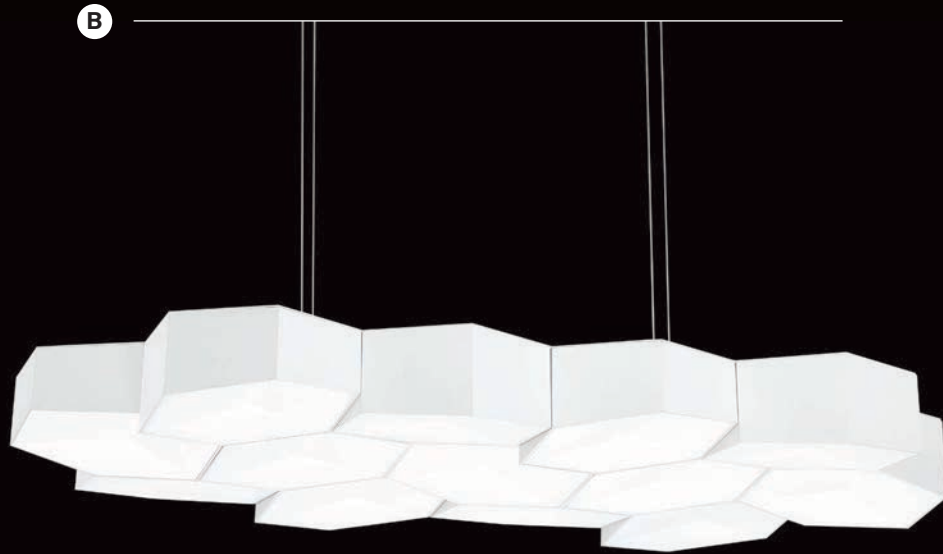

TWIST AND SHOUT

TWIST AND SHOUT

SPECS

Item	Type	Size	Lamp	Finish	Glass
A. P1902-077-L	LED Island	46"L x 3"W x 2½"H 10½" Drop - 46½"H Max.	40W LED 1343 Lumens	Chrome	White Screen Printed Glass

NOTE: TITLE 24

HEXACOMB

A dazzling geometric honeycomb structure merged with angled acrylic panels create a perpetual stream of illumination. Sleek configurations of light form a chic modern aesthetic appealing when placed in home or commercial environments.