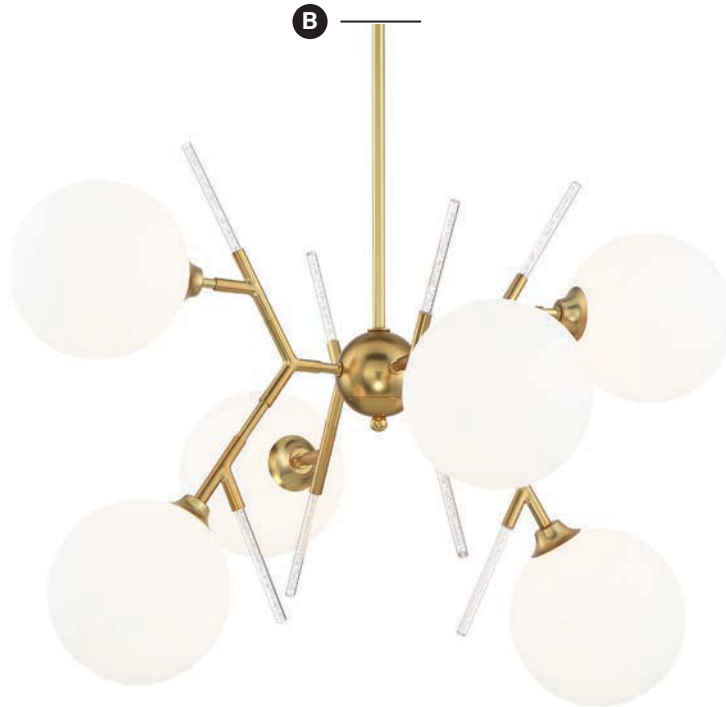

NOTE: Fixtures are ADA compliant

DROPLET

INDOOR
OUTDOOR

SPECS

Item	Type	Size	Lamp	Finish	Glass
A. P1229-566-L	LED Wall Sconce	5"W x 5"H x 6"Ext.	7W LED 217 Lumens	Silver Dust	Etched Opal Glass

CHANDELIERS & PENDANTS

FEATURED

GRID II™

SUN CORE

CHANDELIERS & PENDANTS

• Canopy
• Detail

SPECS

Item	Type	Size	Lamp	Finish	Glass
A. P1488-248	Chandelier	36"D x 26"H Drop- 30¾" - 60¾" Max.	8-60W G9 Xenon (Incl.)	Honey Gold	Etched Opal Glass with Clear Seeded Acrylic Accents
B. P1486-248	Chandelier	28"L x 19¼"H Drop- 23½" - 59½" Max.	6-60W G9 Xenon (Incl.)		

Canopy
Detail

SPECS

Item	Type	Size	Lamp	Finish	Glass
A. P1505-416	Chandelier	26" D x 18 1/4" H Drop- 28 3/4" - 64 3/4" Max.	6-60W Cand. Base	Painted Bronze with Natural Brushed Brass	Clear Glass
B. P1504-416	Chandelier	19" D x 16 1/4" H Drop- 26 3/4" - 62 3/4" Max.	4-60W Cand. Base		

CHANDELIERS & PENDANTS

• Canopy
• Detail

SPECS

Item	Type	Size	Lamp	Finish	Glass
A. P1365-619	Pendant	24¾" Dia. x 34¾"H	8-60W Candelabra Base	Brushed Nickel with Coal Accents	Clear Glass
B. P1368-619	Island	41"L x 25½"W x 16¾"H	8-60W Candelabra Base		
C. P1369-619	Chandelier	30" Dia. x 14¾"H	9-60W Candelabra Base		
D. P1366-619	Pendant	34½"L x 21½"W x 13¼"H	6-60W Candelabra Base		