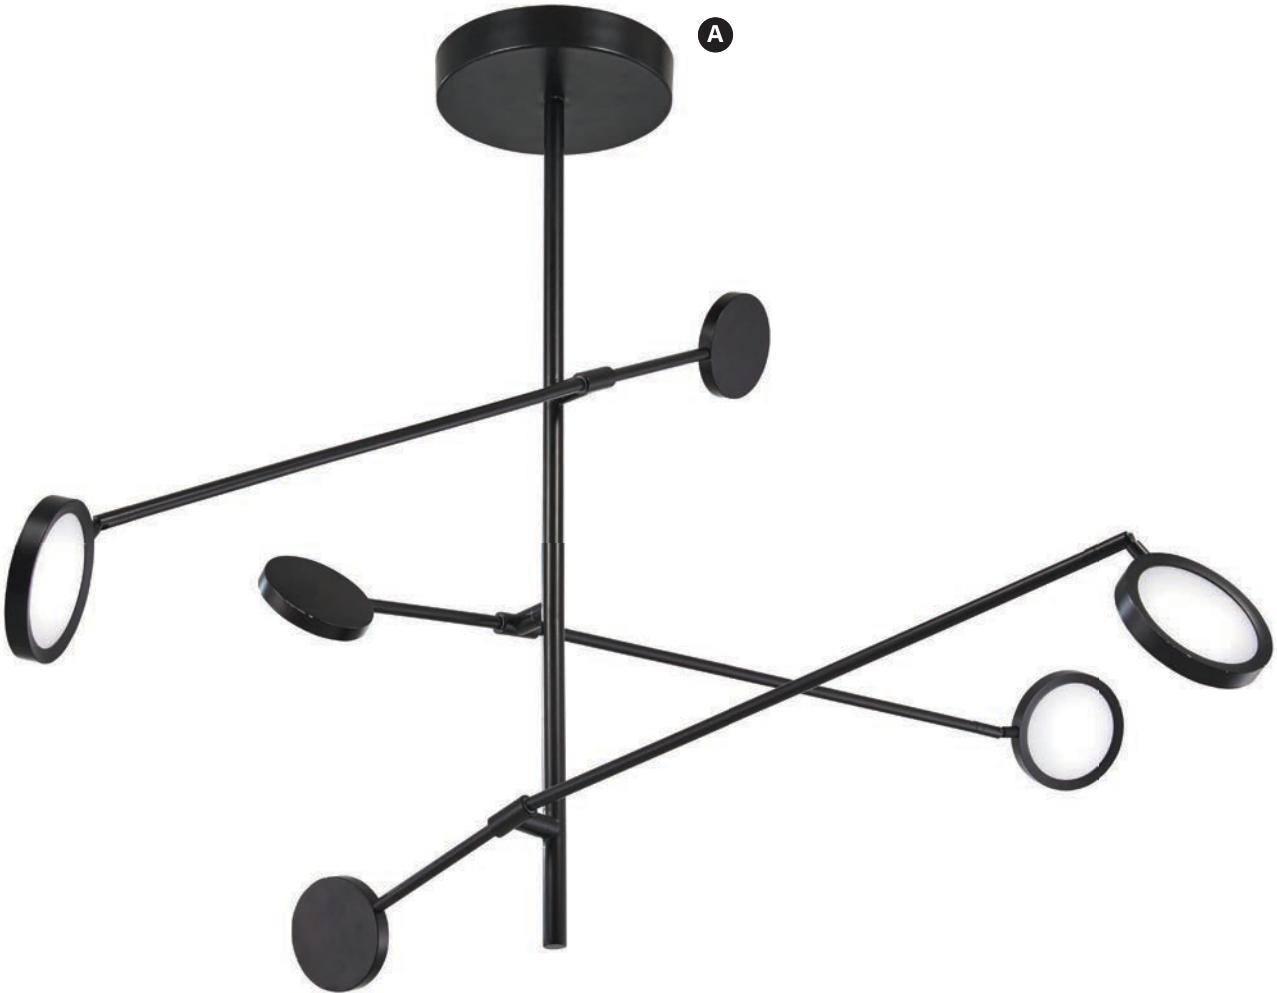

CHANDELIERS & PENDANTS

SPECS

Item	Type	Size	Lamp	Finish	Glass
A. P8150-066-L	LED Pendant	7¼" Min Dia. x 58½" Max Dia. Canopy 7¼" Dia. x 2"H	22W LED 1105 Lumens	Coal	Frosted Acrylic