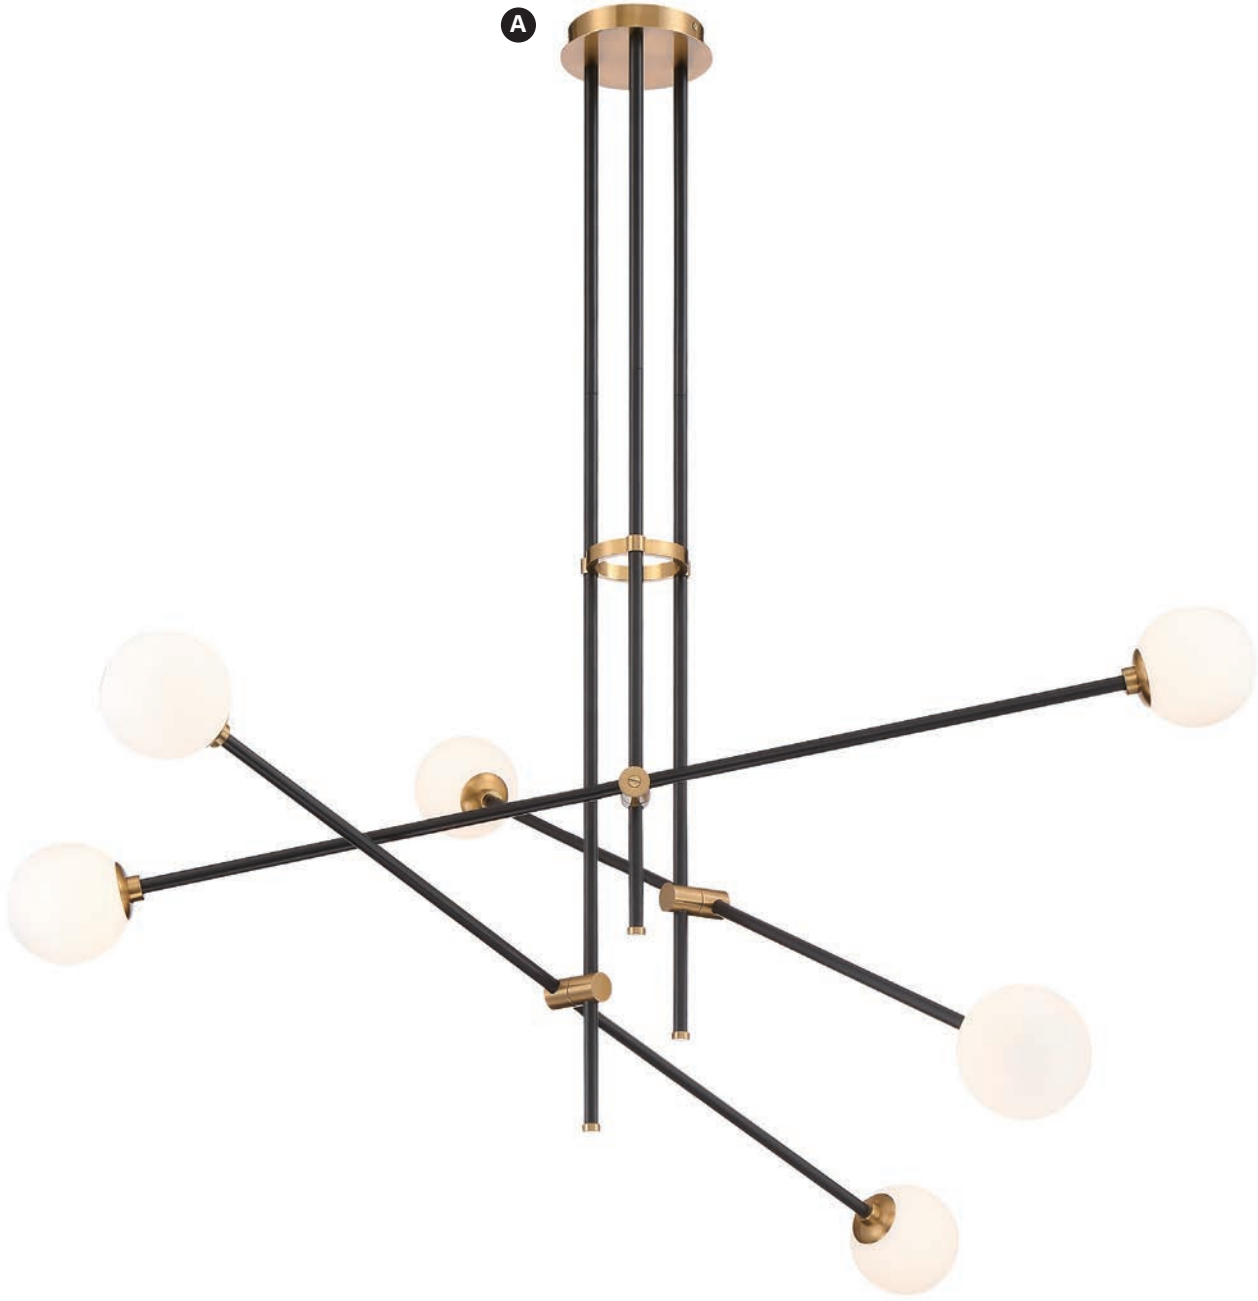

CHANDELIERS & PENDANTS

SPECS

Item	Type	Size	Lamp	Finish	Glass
A. P8151-681	6 Light Chandelier	40" Dia. x 19"H	6-40W G9 Base (Incl.)	Coal and Aged Brass	Etched Opal Glass