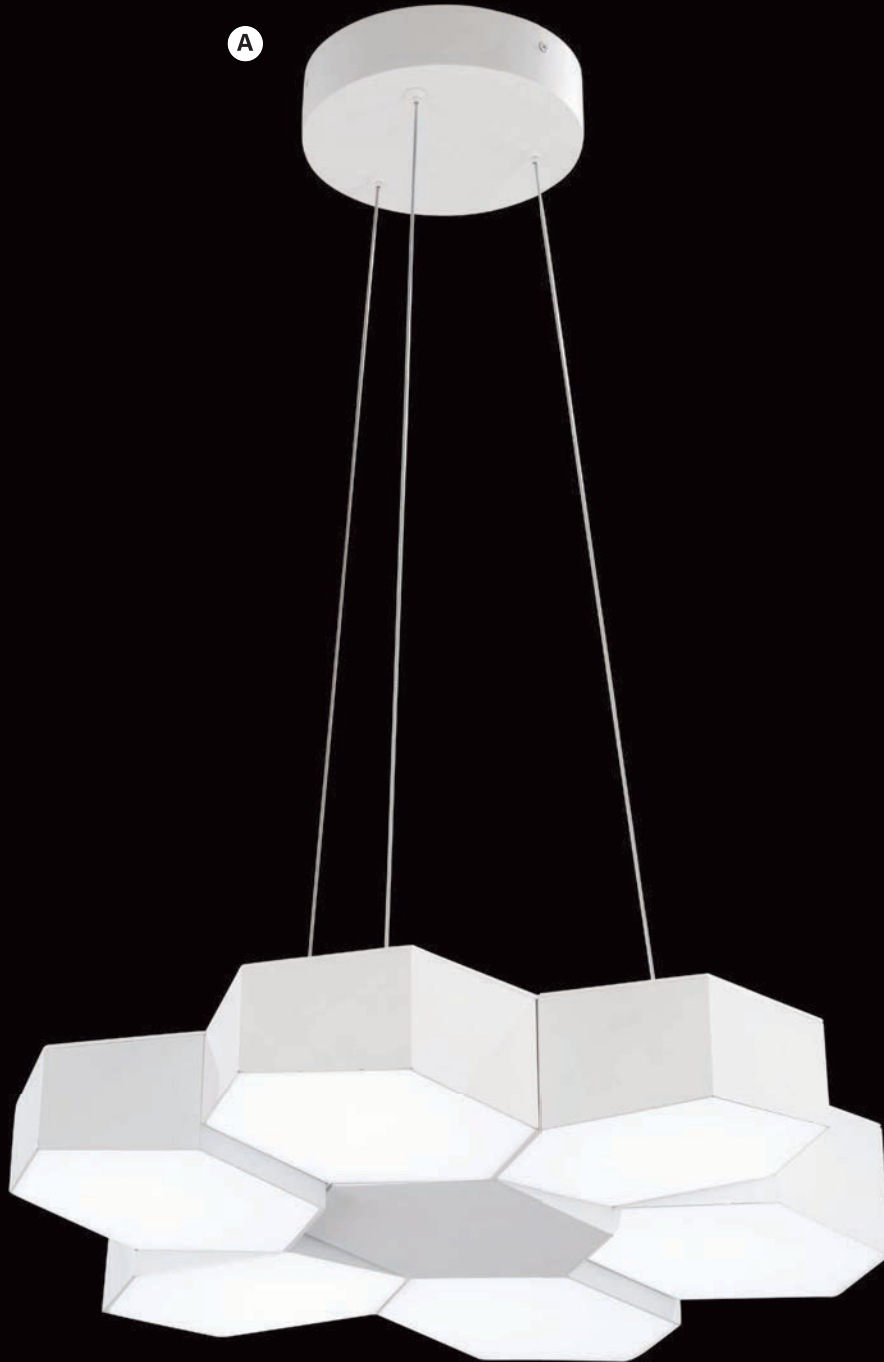

ROULETTE

Place your bet, the Roulette Collection is sure to be a winner. A myriad of individual disks reflect light from a luminous LED ring of shimmering Satin Bronze.

SPECS

	Item	Type	Size	Lamp	Finish	Glass
A.	P8174-670-L	LED Pendant	41 1/4" Dia. x 3"H Canopy 40 1/4" x 1 3/4"W x 2 3/4"H	97W LED 3419 Lumens	Satin Bronze	Frosted Acrylic
B.	P8173-670-L	LED Pendant	33 1/2" Dia. x 3"H Canopy 32 1/2"L x 1 3/4"W x 2 3/4"H	71 W LED 2784 Lumens		
C.	P8172-670-L	LED Pendant	25 3/4" Dia. x 3"H Canopy 24 1/2" x 1 3/4"W x 2 3/4"H	56W LED 2350 Lumens		

TWIST AND SHOUT

TWIST AND SHOUT

SPECS

Item	Type	Size	Lamp	Finish	Glass
A. P1902-077-L	LED Island	46"L x 3"W x 2½"H 10½" Drop - 46½"H Max.	40W LED 1343 Lumens	Chrome	White Screen Printed Glass

NOTE: TITLE 24

HEXACOMB

A dazzling geometric honeycomb structure merged with angled acrylic panels create a perpetual stream of illumination. Sleek configurations of light form a chic modern aesthetic appealing when placed in home or commercial environments.