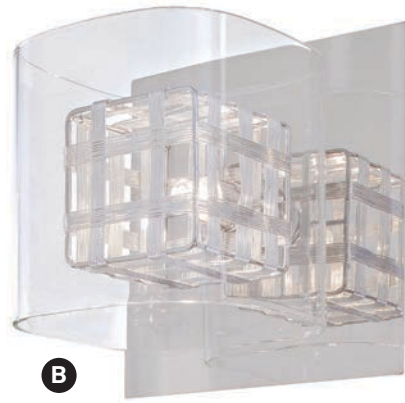

A

B

C

D

SPECS

Item	Type	Size	Lamp	Finish	Glass
A. P5211-077	1 Light Wall Sconce	7"W x 6"H x 6"Ext.	1-75W G9 Xenon (Incl.)	Chrome	Mitered White Glass
B. P800-077	1 Light Wall Sconce	6¼"W x 6¼"H x 6"Ext.	1-40W G9 Xenon (Incl.)		Clear Glass /Aluminum Cage
C. P1650-077-L	LED Wall Sconce	11¾"W x 12"H x 4½"Ext.	7W LED 334 Lumens		Acrylic Shade
D. P950-084-L	LED Wall Sconce	15" Dia. x 3½"Ext.	40W LED 2223 Lumens	Brushed Nickel	White Acrylic Shade

NOTE: P1650-077-L and P950-084-L are ADA compliant