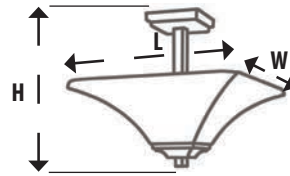

Ceiling Mount Lights

Measurements:
L x W x H