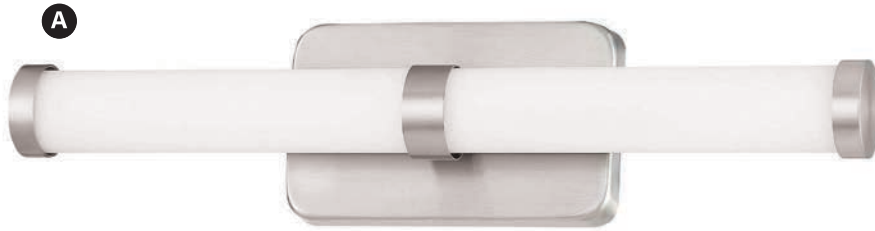

BATH ART

SPECS

Item	Type	Size	Lamp	Finish	Glass
A. P574-084-L	LED Bath	20"W x 4¾"H x 3¼"Ext.	21W LED 1400 Lumens	Brushed Nickel	Etched White Glass
B. P575-084-L	LED Bath	28"W x 4¾"H x 3¼"Ext.	26W LED 1733 Lumens		

NOTE: Fixtures are ADA compliant