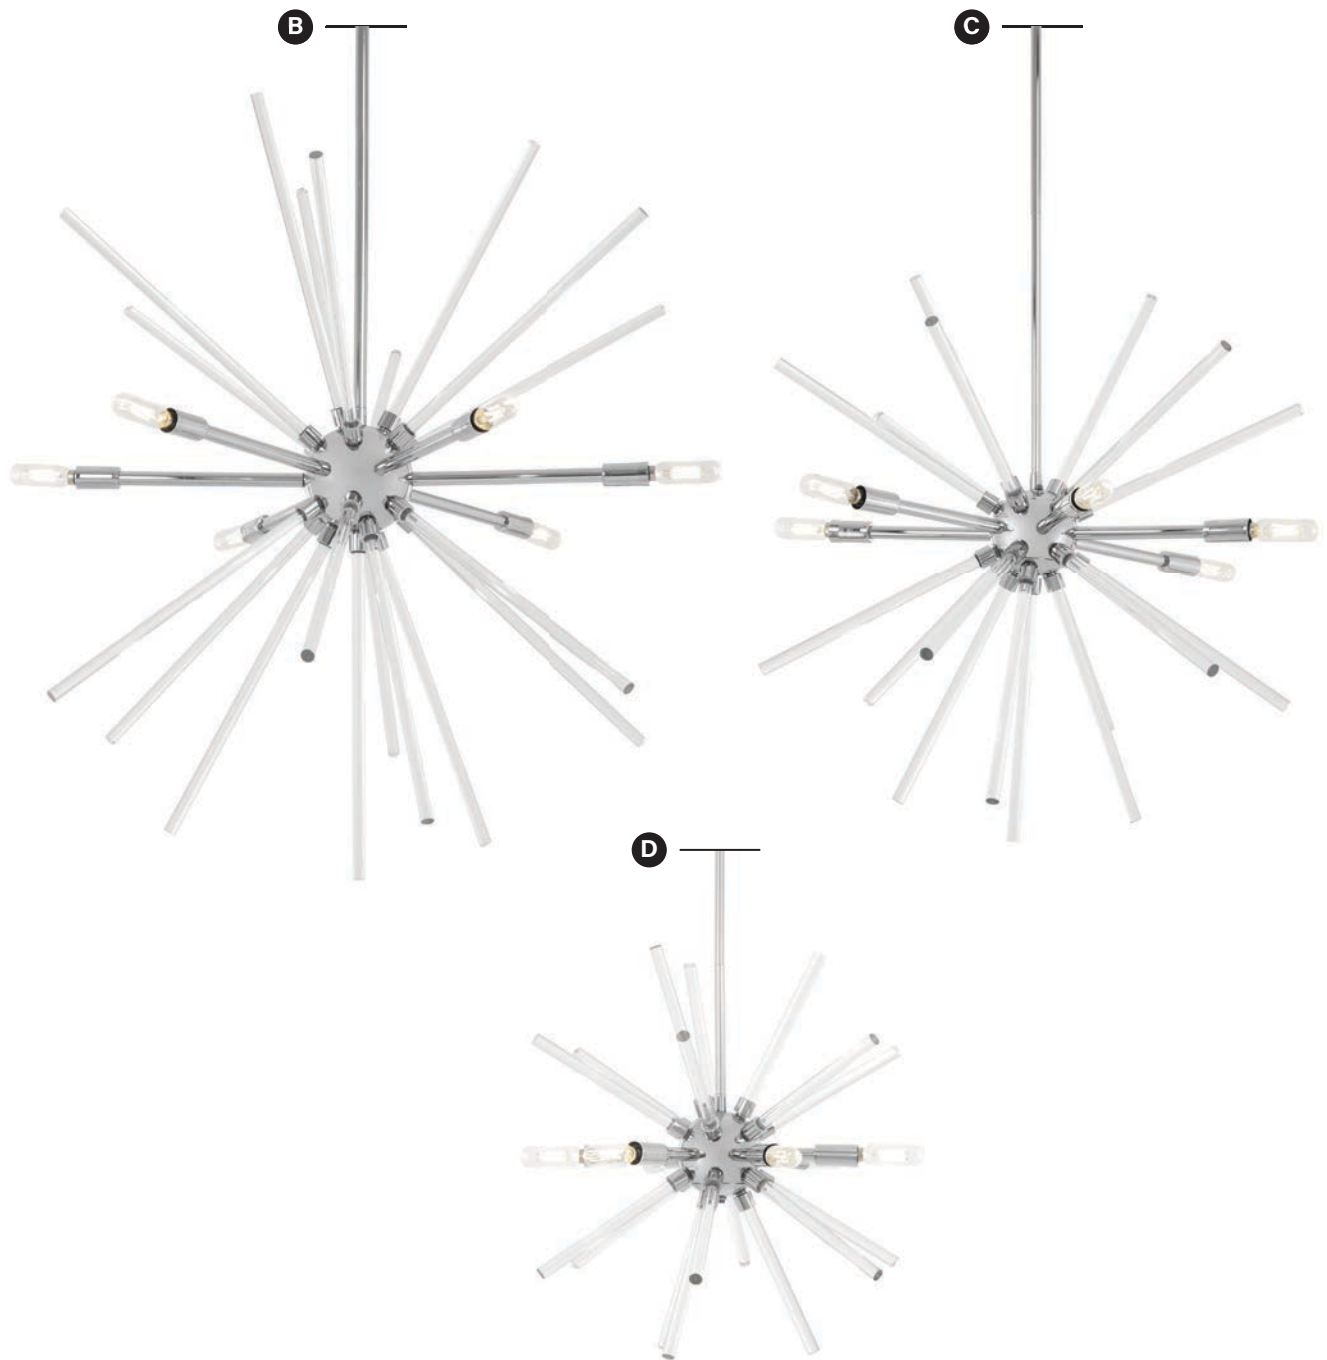

SPECS

Item	Type	Size	Lamp	Finish	Glass
A. P1794-077	6 Light Pendant	34$\frac{3}{4}$"Dia. x 36"H	6-60W Candelabra Base	Chrome	Clear Glass Rods
B. P1793-077	6 Light Pendant	30$\frac{1}{4}$"Dia. x 32$\frac{3}{4}$"H	6-60W Candelabra Base		
C. P1792-077	6 Light Pendant	25"Dia. x 25$\frac{1}{2}$"H	6-60W Candelabra Base		
D. P1791-077	6 Light Pendant	18"Dia. x 19"H	6-60W Candelabra Base