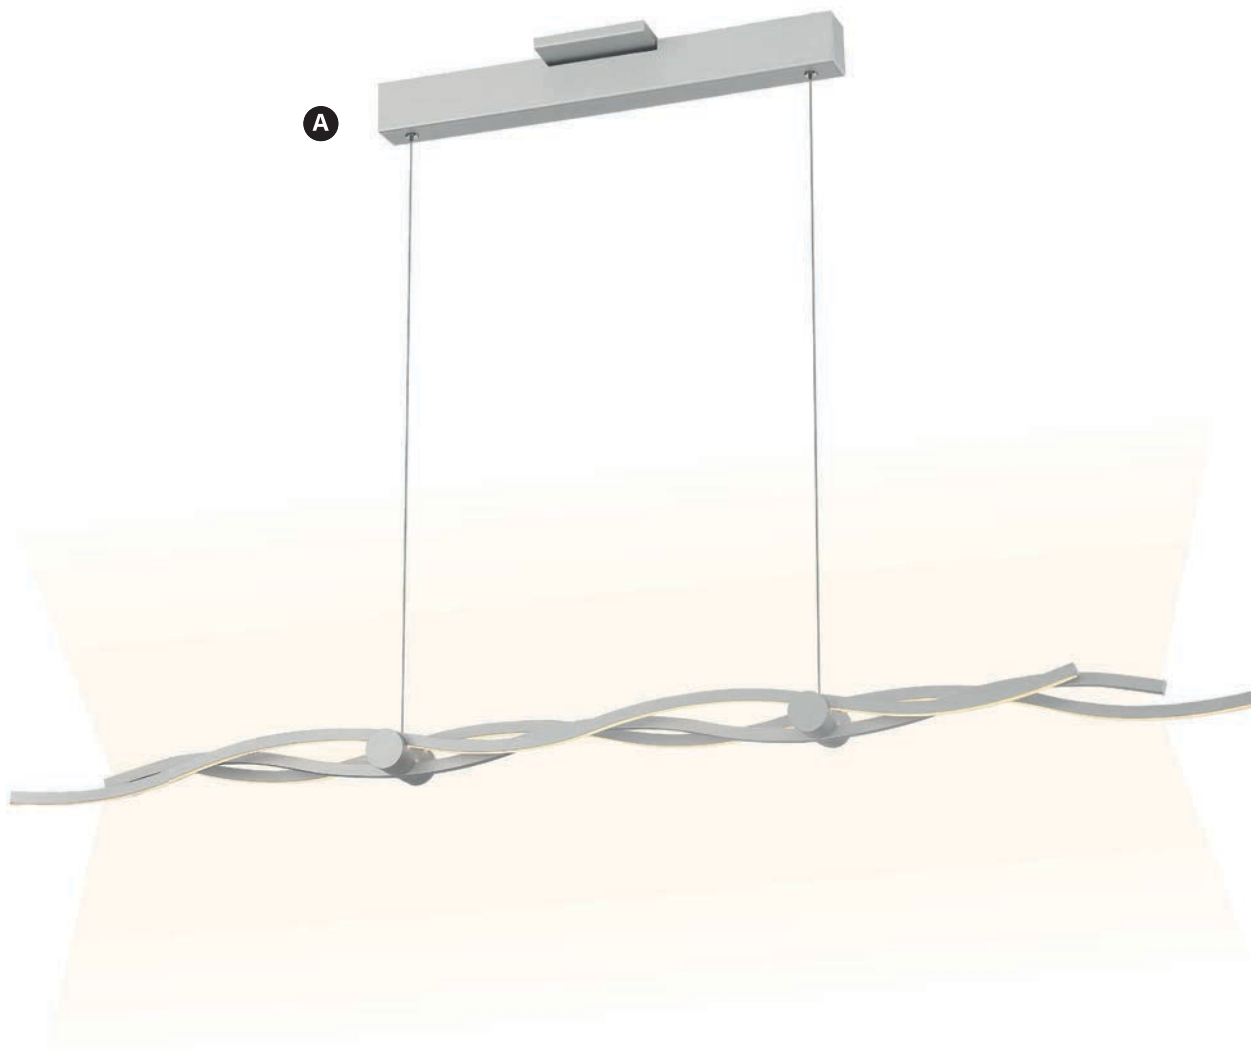

STEP UP

Clean lines combine with stepped frosted lens to create a modern and simple look.

SPECS

Item	Type	Size	Lamp	Finish	Glass
A. P1170-617-L	LED Island	33 1/2"L x 7 3/4"W x 3 1/2"H	38W LED 1078 Lumens	Bronze	Frosted Acrylic

TIDALIST

Evoking the movement and flow of the changing tides, Tidalist creates waves of LED illumination in a modern, dynamic fixture.

SPECS

Item	Type	Size	Lamp	Finish	Glass
A. P1153-609-L	LED Island	50"L x 3½"W x 2¼"H Canopy 19¾"L x 1¾"W x 2¼"H	58W LED 2072 Lumens	Silver	Frosted Acrylic

STAKE OUT

Chocolate wands of light rotate around a central axis in this dynamic LED fixture. Stake Out can be configured flat, angled or into a helix of illumination. Majestic in its proportion, it is an innovative addition for an array of applications.