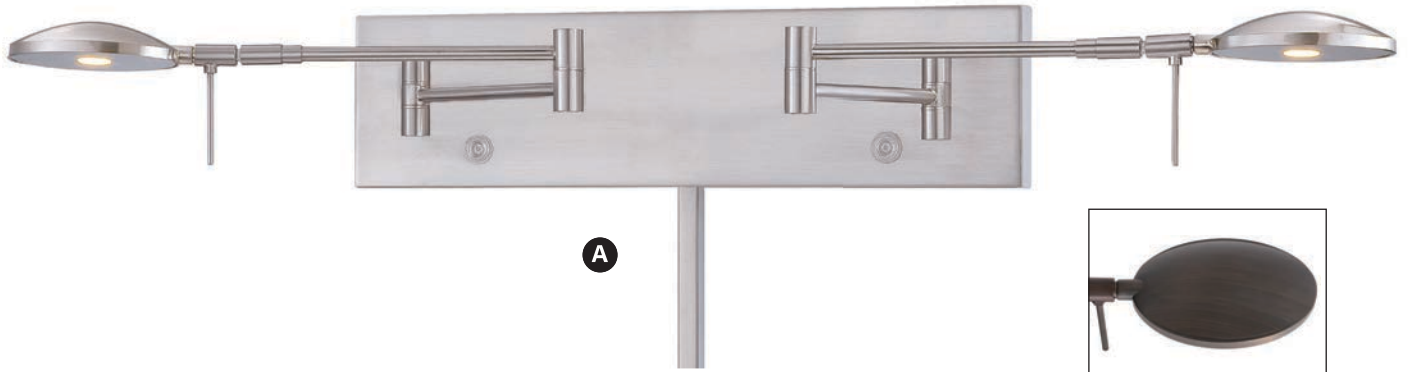

P4339-647
Copper Bronze Patina