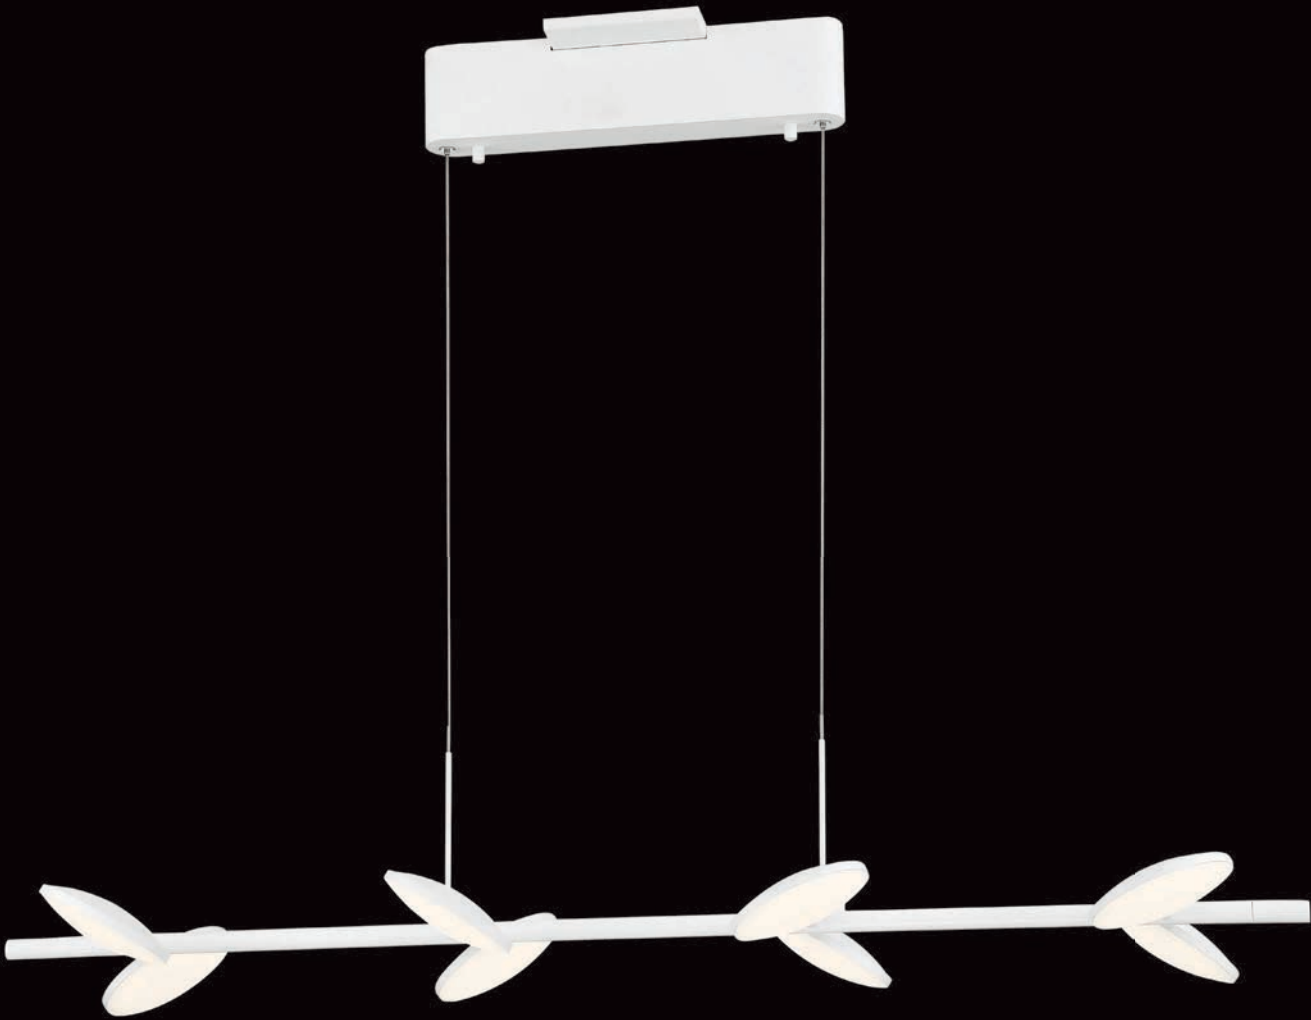

ISLANDS

Item	Type	Size	Lamp	Finish	Glass
A. P1156-044B-L	LED Island	38¾"L x 10¾"W x 6"H Canopy 13½"L x 1¾"W x 3¼"H	32W LED 2339 Lumens	White	Frosted Acrylic