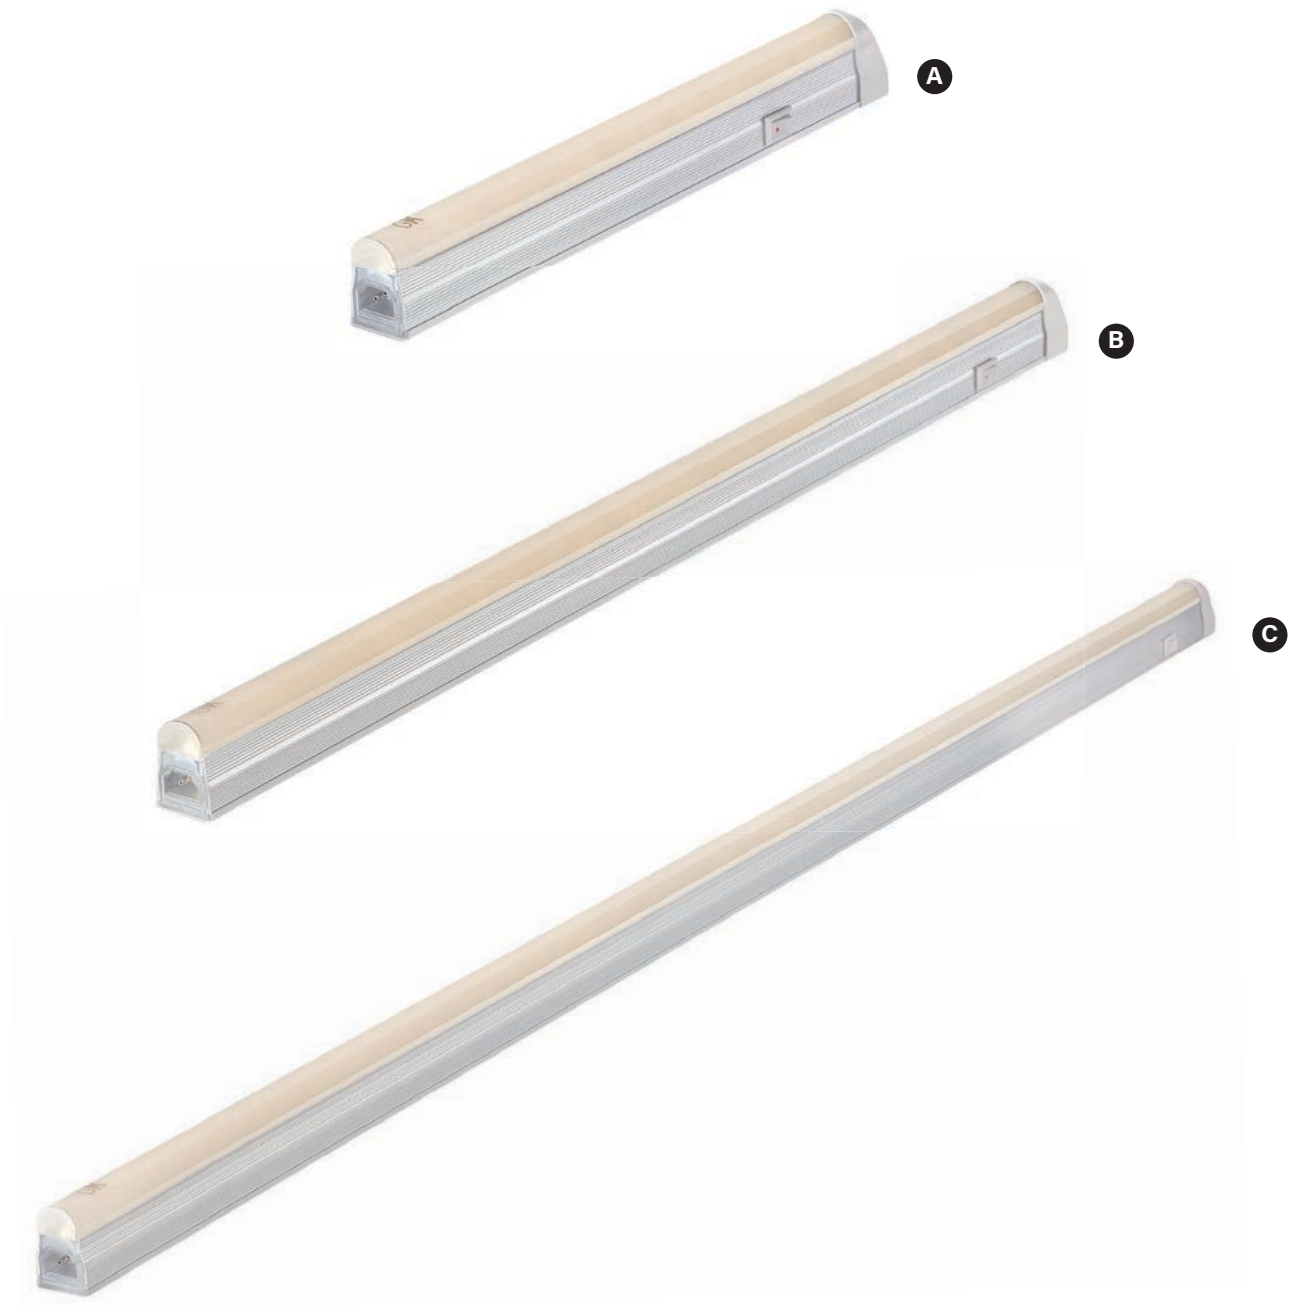

GKCI-1-609
In-Line Connector

GKADP0005-609
Pendant Adaptor

GKLR148-609
4 Feet Rail

GKPF050-609
Canopy

GKST1002-609
Standoff

LED UNDER-CABINET

SPECS

Item	Type	Size	Lamp	Finish	Glass
A. GKUC10-609	LED Under-Cabinet Light	10"L x 1"W x 1¼"H	5W LED 240 Lumens	Silver	White Acrylic Shade
B. GKUC21-609	LED Under-Cabinet Light	21"L x 1"W x 1¼"H	8W LED 448 Lumens		
C. GKUC40-609	LED Under-Cabinet Light	40"L x 1"W x 1¼"H	13W LED 756 Lumens		