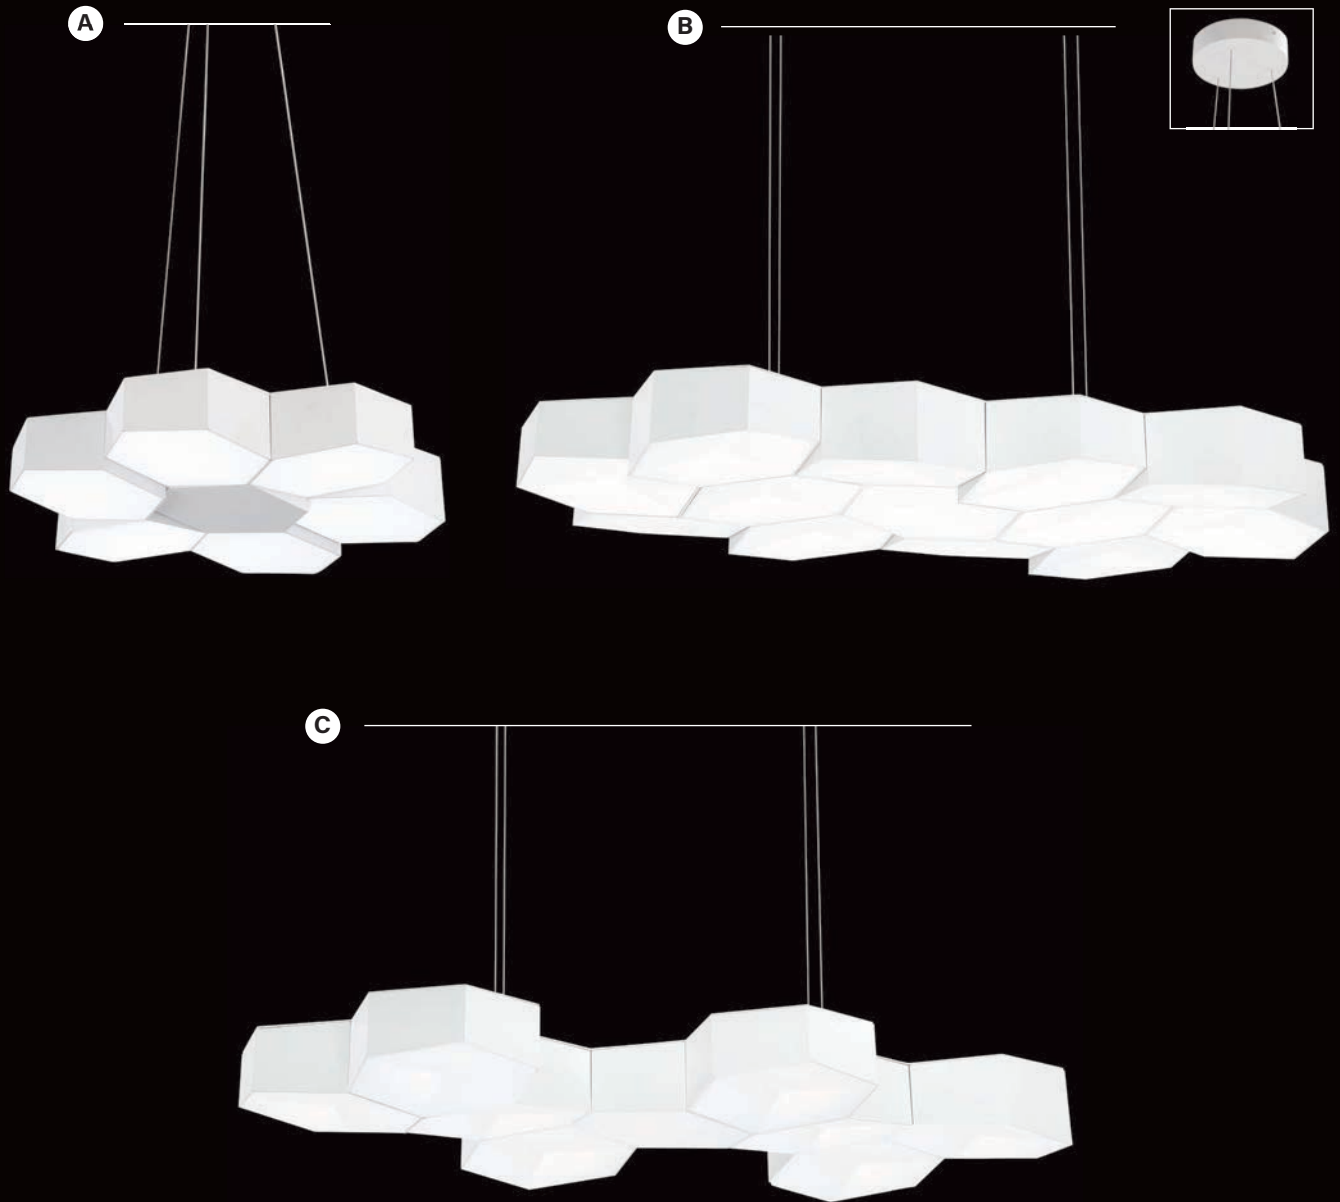

Canopy
Detail

SPECS

Item	Type	Size	Lamp	Finish	Glass
A. P8216-044B-L	LED Pendant	19$\frac{3}{4}$"Dia. x 3$\frac{1}{4}$"H Canopy 7$\frac{1}{4}$"Dia. x 1$\frac{3}{4}$"H	38W LED 1945 Lumens	White	Frosted Acrylic
B. P8219-044B-L	LED Island	32$\frac{1}{2}$"L x 18$\frac{3}{4}$"W x 3$\frac{1}{4}$"H Canopy 15$\frac{1}{2}$"L x 3$\frac{1}{2}$"W x 2$\frac{1}{4}$"H	53W LED 2402 Lumens		
C. P8218-044B-L	LED Island	32$\frac{1}{2}$"L x 18$\frac{3}{4}$"W x 3$\frac{1}{4}$"H Canopy 15$\frac{1}{2}$"L x 3$\frac{1}{2}$"W x 2$\frac{1}{4}$"H	72W LED 3111 Lumens