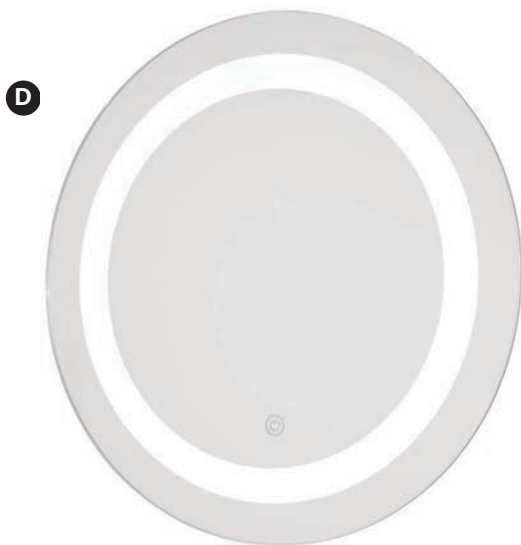

SPECS

Item	Type	Size	Lamp
A. P6106	LED Mirror	15½"W x 19¾"H x 2"Ext.	11W LED 91 Lumens
B. P6107	LED Mirror	19¾"W x 27½"H x 1¾"Ext.	17W LED 550 Lumens (est.)
C. P6109	LED Mirror	24"W x 32"H x 2"Ext.	20W LED 775 Lumens (est.)
D. P6105	LED Mirror	17¾"W x 2"Ext.	10W LED 131 Lumens
E. P6108	LED Mirror	23¾"W x 31½"H x 2"Ext.	20W LED 1013 Lumens (est.)

NOTE: Mirrors are ADA compliant