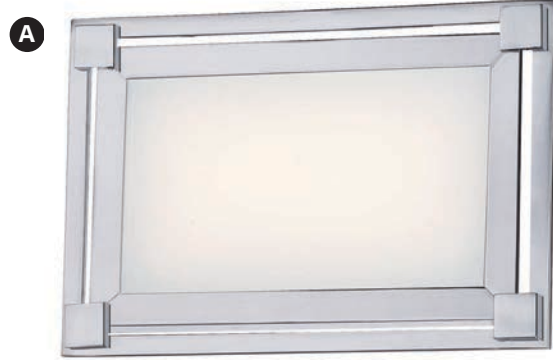

SPECS

Item	Type	Size	Lamp	Finish	Glass
A. P1161-077-L	LED Bath	9¼"W x 6¼"H x 1½"Ext.	19W LED 669 Lumens	Chrome	White Screen Printed Glass
B. P1162-077-L	LED Bath	16"W x 6¼"H x 1½"Ext.	28W LED 1009 Lumens		

NOTE: Fixtures are ADA compliant