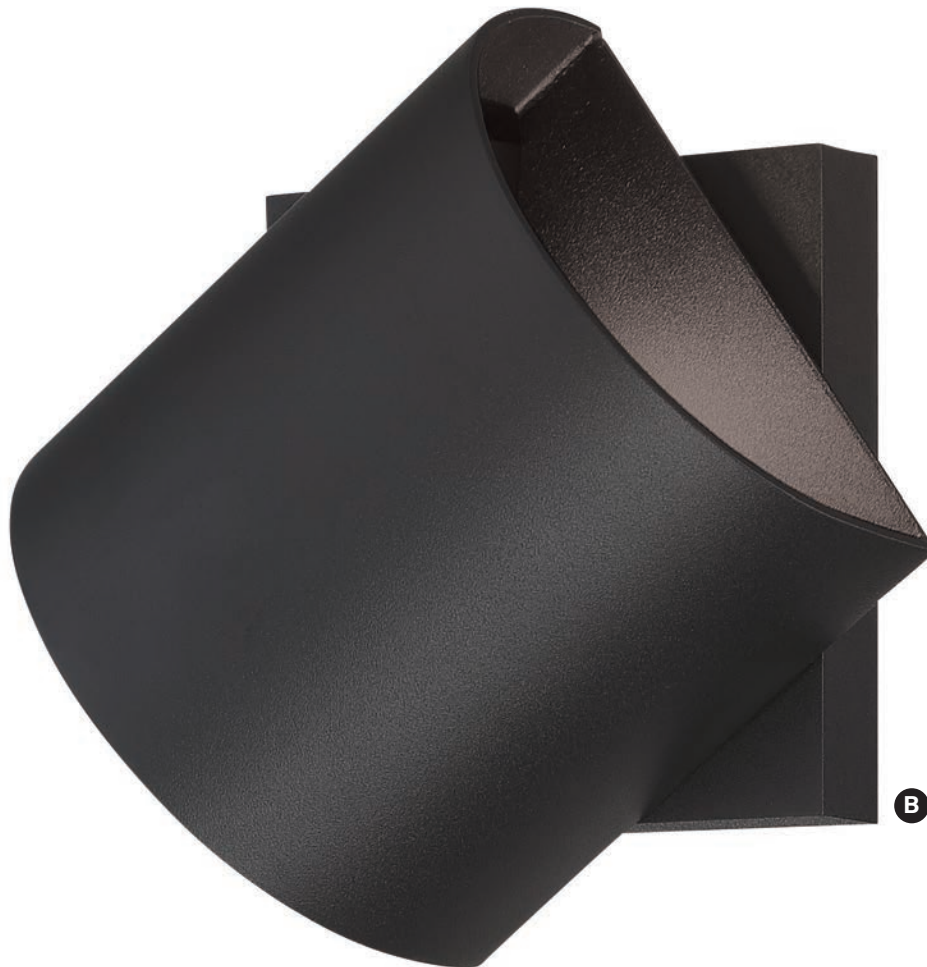

SPECS

Item	Type	Size	Lamp	Finish	Glass
A. P1245-066-L	Twistable LED Wall Sconce	4¾"W x 4¾"H x 4"Ext.	2-3W LED 249 Lumens	Sand	Clear Glass
B. P1244-066-L	Twistable LED Wall Sconce	4¾"W x 4¾"H x 4"Ext.	2-3W LED 232 Lumens	Black	Diffuser