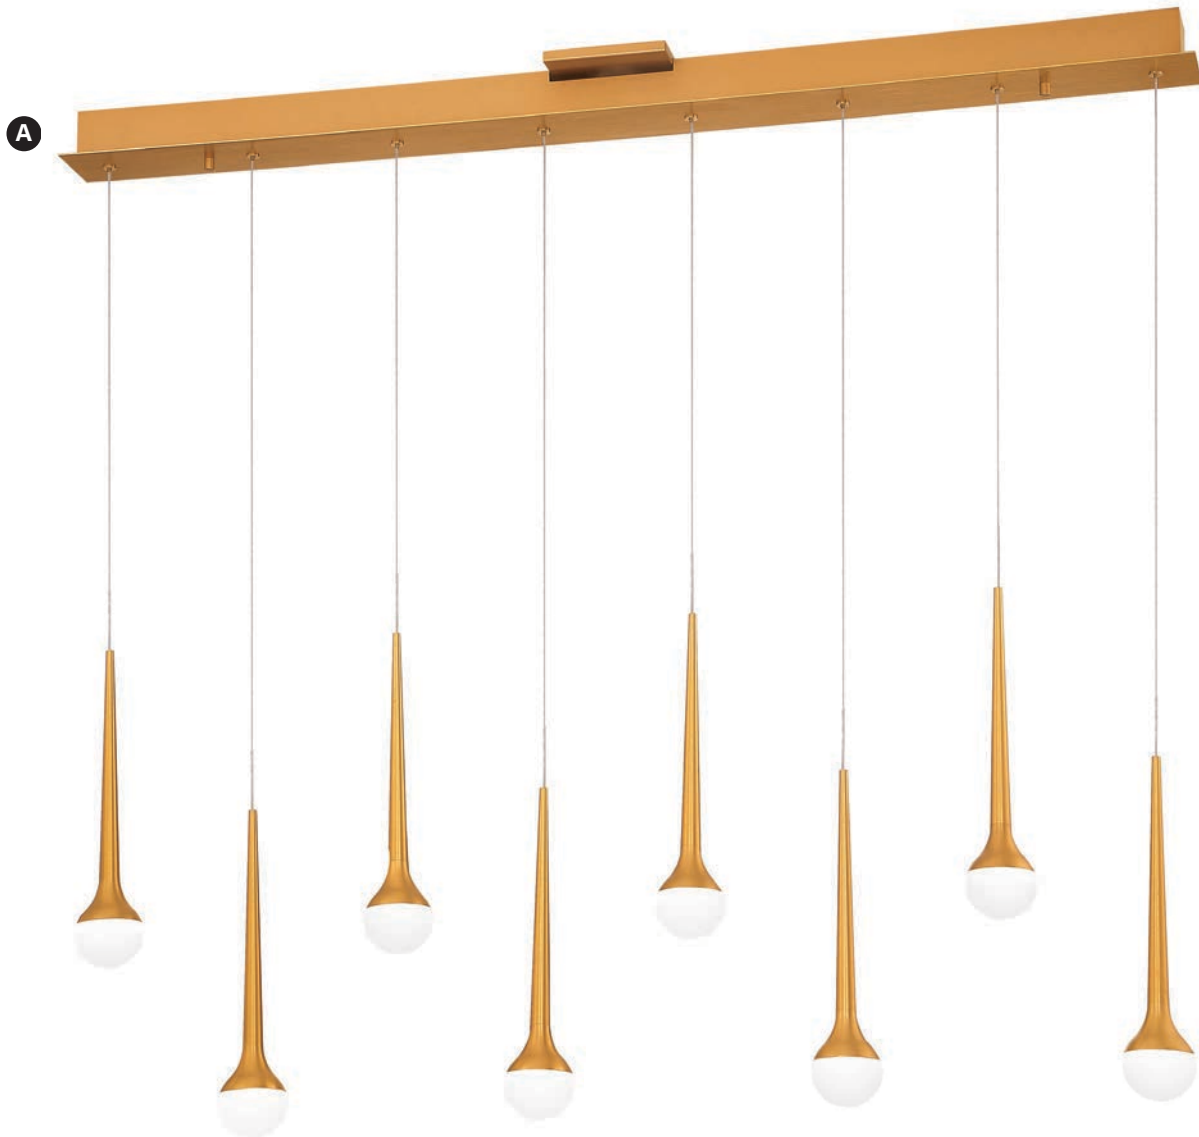

GANBARE

GANBARE

Hang in there with our Ganbare fixture. A deep Black finish with twelve drops of light, cascade from a series of Black rods create a circle of dazzling light, like the sparkle of rain on a dark day.

SPECS

Item	Type	Size	Lamp	Finish	Glass
A. P1412-066-L	LED Pendant	31" Dia. x 7"H Canopy 20¾" Dia. x 128¾" H	44W LED 1789 Lumens	Black	Frosted Acrylic

GRADUAL

Aluminum cones cast light in opposing directions highlighting each individual drop. LEDs ensconced in matte acrylic create a sprinkling of radiance from each element. At a glance, many a stary sky is recalled.

SPECS

Item	Type	Size	Lamp	Finish	Glass
A. P1410-600-L	LED Pendant	13¾" Dia. x 18"H Canopy 11¾" Dia. x 1¾"H	42W LED 1968 Lumens	Brushed Aluminum	Frosted Acrylic

HONEY DRIP

Like a bright spring rain, the Honey Drip pendant collection glistens with superb LED illumination and a rich Sunset Gold finish. A series of glitzy configurations will have everyone awestruck.