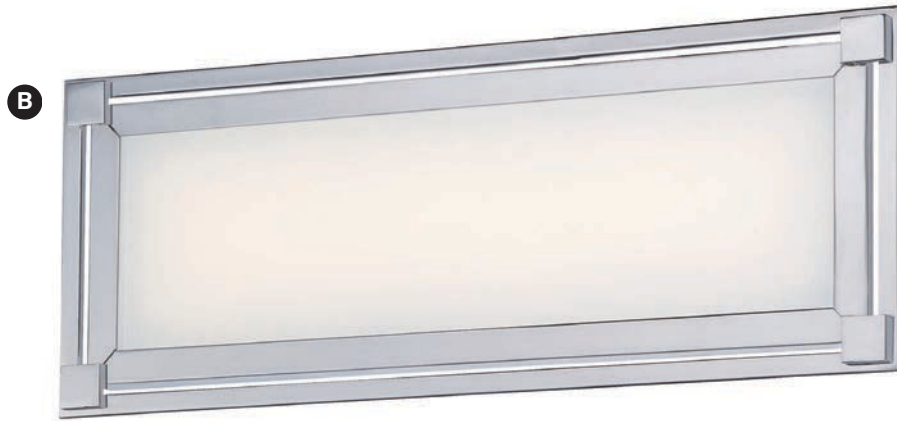

SPECS

Item	Type	Size	Lamp	Finish	Glass
A. P1161-077-L	LED Bath	9¼"W x 6¼"H x 1½"Ext.	19W LED 669 Lumens	Chrome	White Screen Printed Glass
B. P1162-077-L	LED Bath	16"W x 6¼"H x 1½"Ext.	28W LED 1009 Lumens		

NOTE: Fixtures are ADA compliant