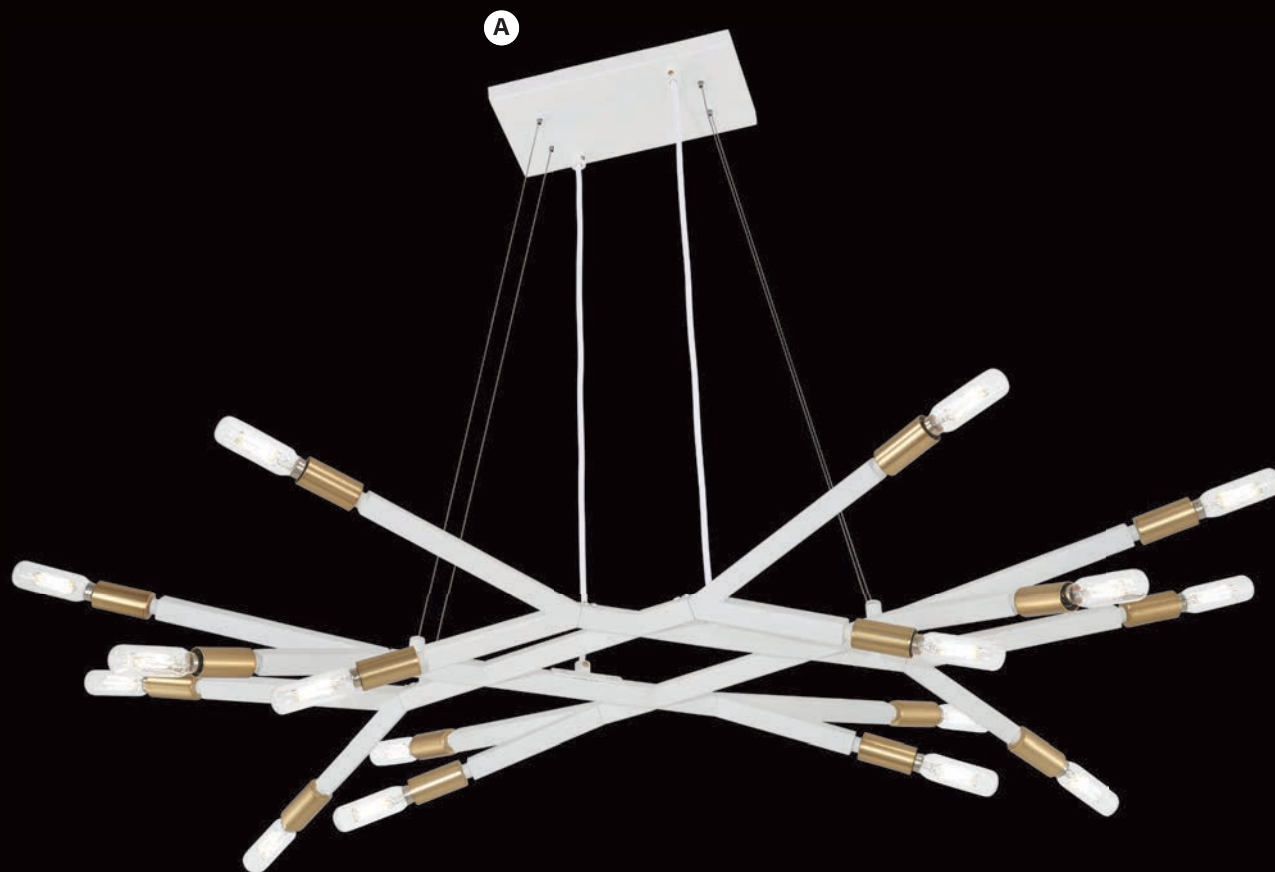

KETTLE UP

Our fascinating Matte Black or Matte White Kettle Up can be viewed as dramatic and bold or as a subtle enhancement depending on your design vision. Open light dispersed from a series of LEDs housed between the exterior shell and acrylic inner liner evokes an air of mystery. Suited for a variety of kitchen and dining areas or industrial and commercial spaces.

• Canopy
• Detail

A

SPECS

Item	Type	Size	Lamp	Finish
A. P1780-044B-L	LED Pendant	16¾" Dia. x 10¾" H Canopy- 7¼" Dia. x 2" H	32W LED 1008 Lumens	Matte White
B. P1780-066A-L	LED Pendant	16¾" Dia. x 10¾" H Canopy- 7¼" Dia. x 2" H	32W LED 1008 Lumens	Coal

EYE SPY

Eight slender pucks of LED light grace the Eye Spy pendant. Sophisticated with a Matte White finish and adjustable luminous disks, sure to brighten-up a kitchen island, counter-top or a hallway.

SPECS

Item	Type	Size	Lamp	Finish	Glass
A. P1156-044B-L	LED Island	38 ³ / ₄ "L x 10 ³ / ₄ "W x 6"H Canopy 13 ¹ / ₂ "L x 1 ³ / ₄ "W x 3 ¹ / ₄ "H	32W LED 2339 Lumens	White	Frosted Acrylic

STAR CROSSED

Momentous, design driven lighting is the pillar of George Kovacs. The Star Crossed fixture catapults pendant lighting to the level of art sculpture. A marvel in a Sand White finish with Honey Gold sockets is sure to dazzle.