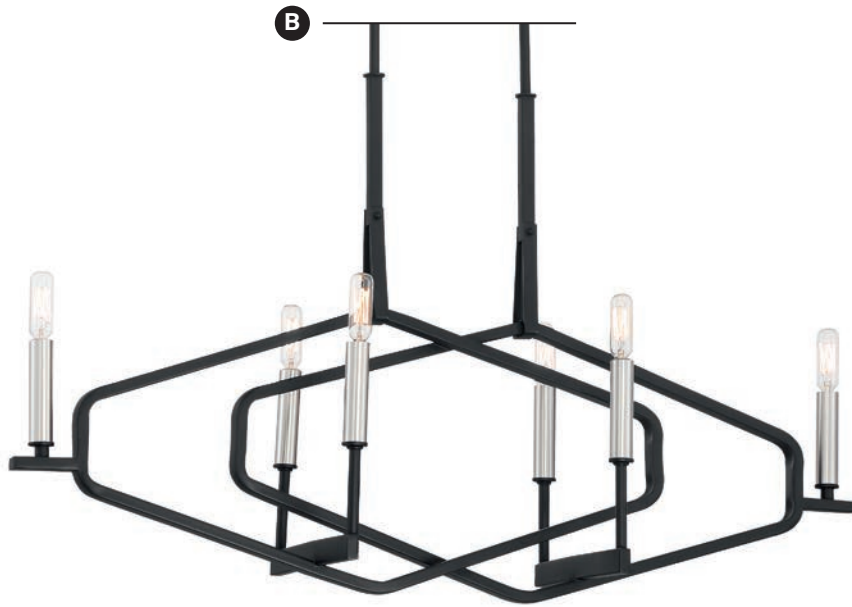

SPECS

Item	Type	Size	Lamp	Finish
A. P1495-712	Chandelier	28"D x 21 1/2"H Drop- 32" - 68"H Max.	6-60W Cand. Base	Sand Coal with Brushed Nickel Accents
B. P1496-712	Island	38 1/2"L x 11 1/4"W x 22 1/4"H Drop- 33 1/2" - 68 1/2"H Max.	6-60W Cand. Base	
C. P1494-712	Pendant	14"W x 35 3/4"H Drop- 46" - 82"H Max.	4-60W Cand. Base