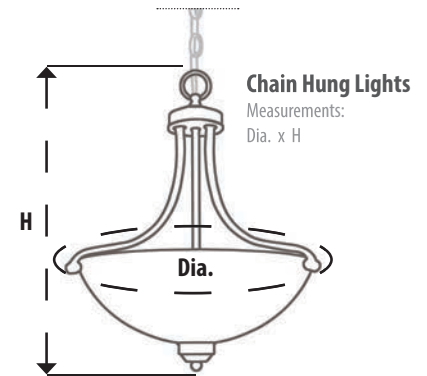

Rod-Drop Lights

Measurements:
Dia. x H
Adjustable to # "H" Max.

Adjustable Down-Rod and Canopy

Chain Hung Lights

Measurements:
L x W x H

Chain Hung Lights

Measurements:
Dia. x H

Rod-Drop Lights