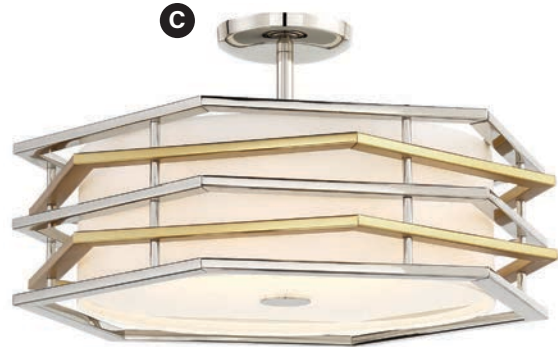

CHANDELIERS & PENDANTS

• Canopy
• Detail

SPECS

Item	Type	Size	Lamp	Finish	Glass
A. P1073-657-L	LED Pendant	32 1/4" Dia. x 8 3/4" H Drop- 16" - 52" H Max	76W LED 4166 Lumens	Polished Nickel with Honey Gold	Pure White Fabric Shade Etched White Glass Diffuser
B. P1074-657-L	LED Pendant	26" Dia. x 7 3/4" H Drop- 15" - 51" H Max	52W LED 3081 Lumens		
C. P1072-657-L	LED Pendant/Semi Flush	19 3/4" D x 7" H Drop- 12" - 51" Max.	38W LED 2296 Lumens