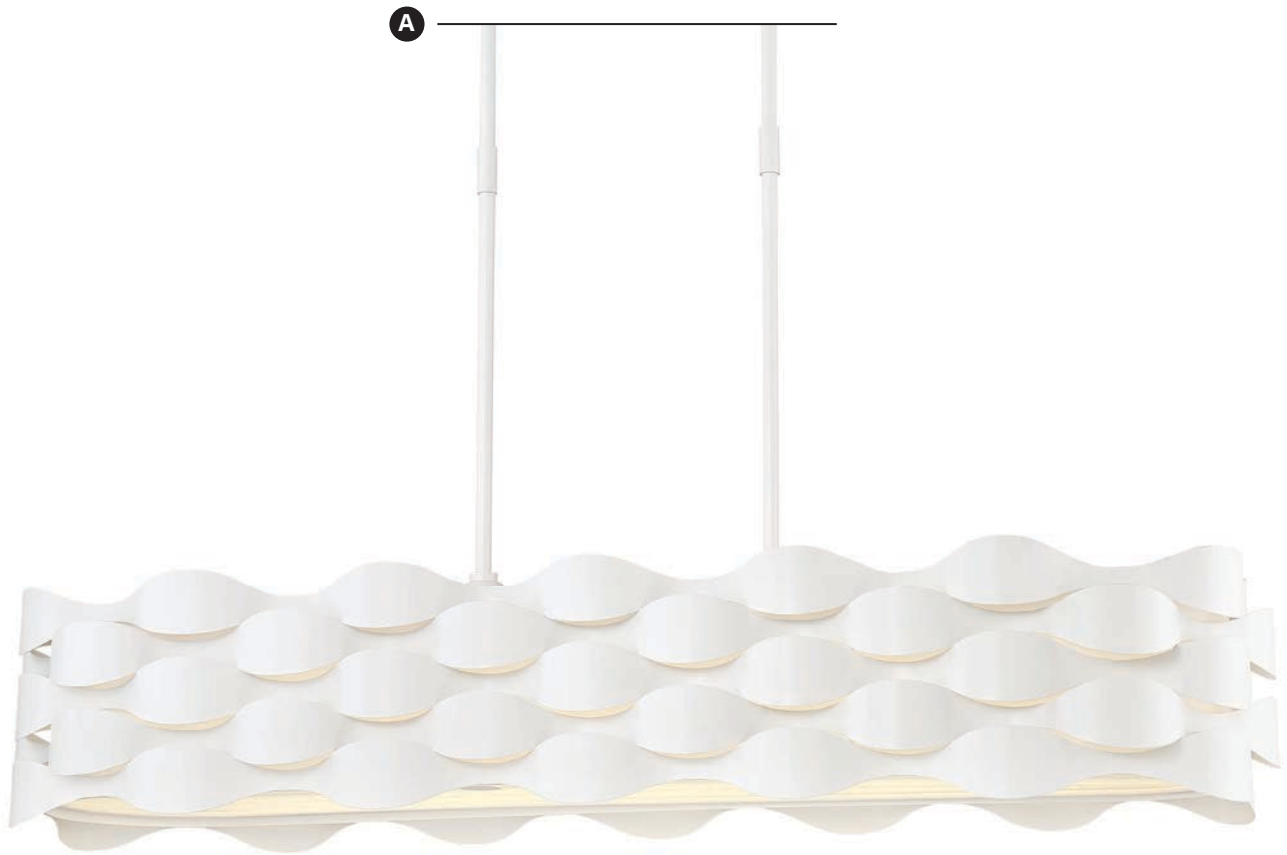

- Canopy Detail

SPECS

Item	Type	Size	Lamp	Finish	Glass
A. P1035-077-L	LED Pendant	28" Dia. x 9½"H Drop 16¾" - 52¾"H Max.	76W LED 3259 Lumens	Chrome	Perforated Steel Shade with Clear Crystal
B. P1034-077-L	LED Pendant	22½" Dia. x 8¾"H Drop 16¼" - 52¼"H Max.	52W LED 2427 Lumens		
C. P1032-077-L	LED Pendant	16¼" Dia. x 7½"H Drop 12½" - 47½"H Max.	38W LED 1739 Lumens		
D. P1030-077-L	LED Wall Sconce	6½"W x 12"H x 4" Ext.	16W LED 358 Lumens		

NOTE: P1030-077-L is ADA compliant

COASTAL CURRENT

COASTAL CURRENT

Like a crisp morning walk on Montauk beach the Sand White waves of Coastal Current flow together in perfect harmony. The outer metal shade surrounds an Etched Glass diffuser and energy efficient LED.

Canopy
Detail

SPECS

Item	Type	Size	Lamp	Finish	Glass
A. P1305-655-L	LED Pendant	26½" Dia. x 9"H 16½" Drop - 52½"H Max	76W LED 4440 Lumens	Sand White Metal Shade	Interior White Linen Shade Etched Glass Diffuser
B. P1304-655-L	LED Pendant	21" Dia. x 7¼"H 14½" Drop - 50½"H Max	52W LED 3423 Lumens		
C. P1302-655-L	LED Semi Flush	18" Dia. x 11"H	38W LED 2406 Lumens		

COASTAL CURRENT

SPECS

Item	Type	Size	Lamp	Finish	Glass
A. P1306-655-L	LED Island	38 ³ / ₄ "D x 11"H x 8"H 29 ³ / ₄ " Drop - 65 ³ / ₄ "H Max	56W LED 3280 Lumens	Sand White Metal Shade	Interior White Linen Shade Etched Glass Diffuser
B. P1301-655-L	LED Mini Pendant	9"Dia. x 13 ¹ / ₂ "H 20 ³ / ₄ " Drop - 56 ³ / ₄ "H Max	16W LED 401 Lumens		
C. P1300-655-L	LED Wall Sconce	6"W x 10"H x 7 ¹ / ₄ "Ext.	10W LED 274 Lumens		