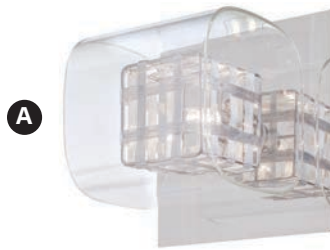

SPECS

Item	Type	Size	Lamp	Finish	Glass
A. P800-077	1 Light Bath	6¼"W x 6¼"H x 6"Ext.	1-40W G9 Xenon	Chrome	Clear Glass with Interior Aluminum Cage Shade
B. P5803-077	3 Light Bath	26"W x 4¾"H x 6¼"Ext.	3-40W G9 Xenon		
C. P5804-077	4 Light Bath	36¾"W x 4¾"H x 6¼"Ext.	4-40W G9 Xenon		
D. P5805-077	5 Light Bath	47¼"W x 4¾"H x 6¼"Ext.	5-40W G9 Xenon