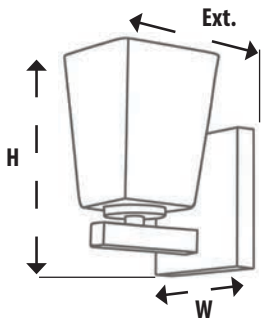

MEASUREMENTS SPECIFICATIONS

Wall Mounted Lights

Measurements:
W x H x Ext.