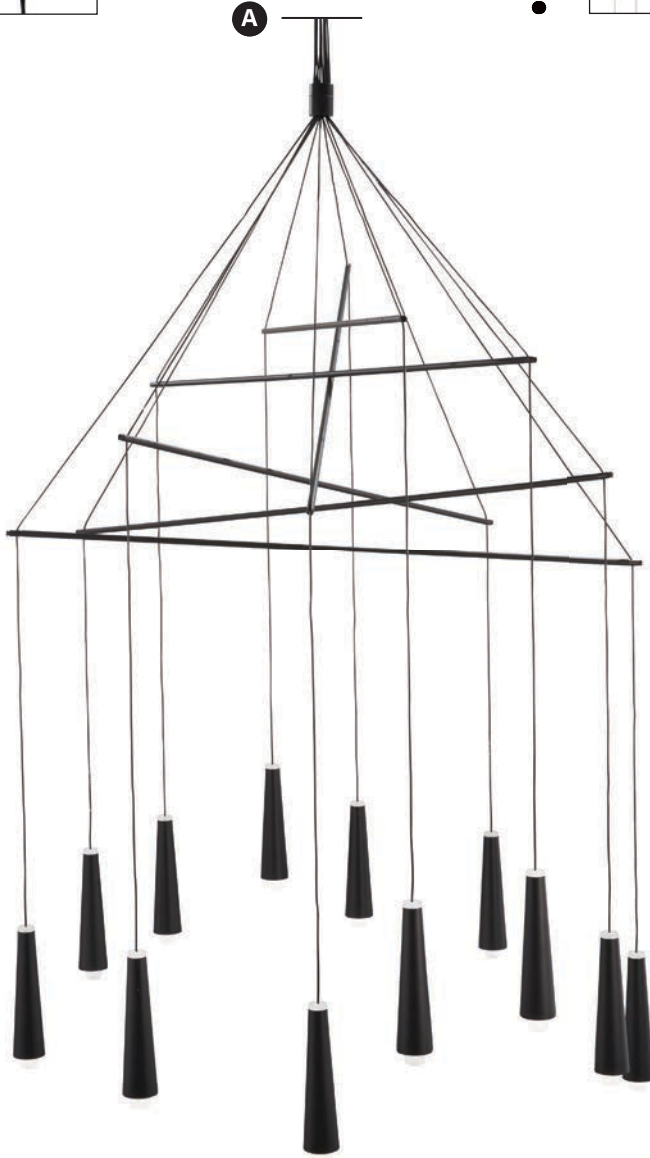

CHANDELIERS & PENDANTS

SPECS

Item	Type	Size	Lamp	Finish	Glass
A. P1412-066-L	LED Pendant	31" Dia. x 7"H Canopy 20¾" Dia. x 128¾"H	44W LED 1789 Lumens	Black	Frosted Acrylic
B. P1410-600-L	LED Pendant	13¾" Dia. x 18"H Canopy 11¾" Dia. x 1¾"H	42W LED 1968 Lumens	Brushed Aluminum	Frosted Acrylic