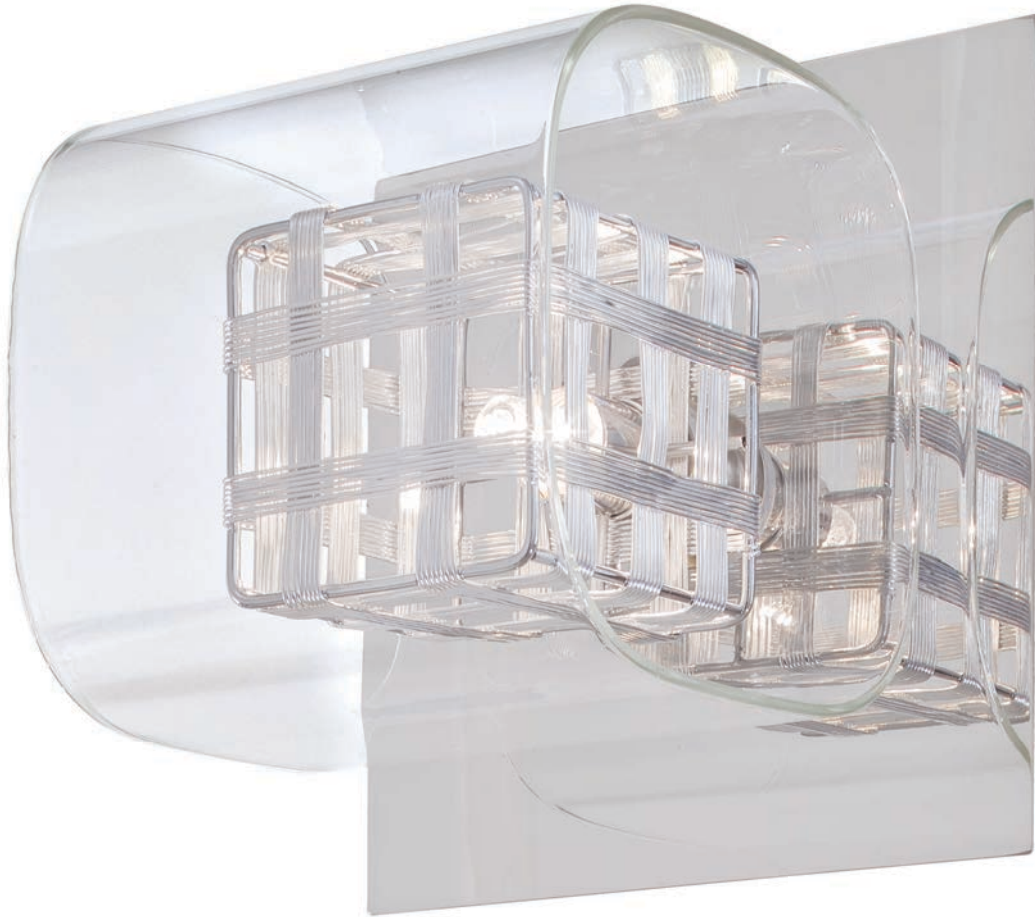

JEWEL BOX

BATH

A