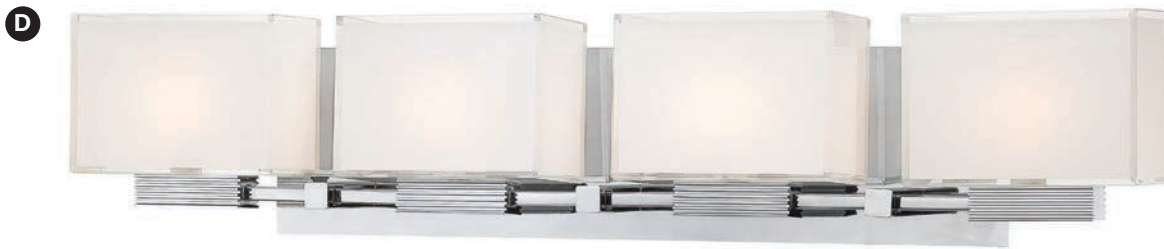

BATH ART

REVERSIBLE

SPECS

Item	Type	Size	Lamp	Finish	Glass
A. P5211-077	1 Light Bath	7"W x 6"H x 6"Ext.	1-75W G9 Xenon (Incl.)	Chrome	Mitered Etched White Glass
B. P5212-077	2 Light Bath	13¾"W x 6"H x 5"Ext.	2-75W G9 Xenon (Incl.)		
C. P5213-077	3 Light Bath	21 ½"W x 6"H x 5"Ext.	3-75W G9 Xenon (Incl.)		
D. P5214-077	4 Light Bath	29¼"W x 6"H x 5"Ext.	4-75W G9 Xenon (Incl.)