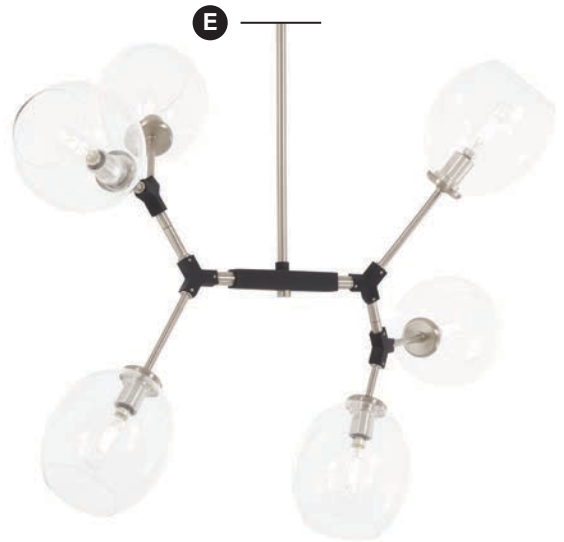

- Canopy
- Detail

SPECS

Item	Type	Size	Lamp	Finish	Glass
A. P1505-416	Chandelier	26"D x 18¼"H Drop- 28¾" - 64¾"H Max.	6-60W Cand. Base	Painted Bronze with Natural Brushed Brass	Clear Glass
B. P1506-416	Island	39"L x 16"W x 15"H Drop- 25½" - 61½"H Max.	6-60W Cand. Base		
C. P1504-416	Chandelier	19"D x 16¼"H Drop- 26¾" - 62¾"H Max.	4-60W Cand. Base		
D. P1501-416	Mini Pendant	6"D x 10¼"H Drop- 14½" - 56½"H Max.	1-60W Cand. Base		

NEXPO

NEXPO

Like a trees branches stretching toward the light, Nexpo blooms with its elongated configurations while delicately balancing Clear glass buds of illumination. Brushed Nickel with Black accent connections emphasizes the depth and clarity of this modern organic collection.

Canopy Detail

SPECS

Item	Type	Size	Lamp	Finish	Glass
A. P1365-619	8 Light Pendant	24¾" Dia. x 34¾"H	8-60W Candelabra Base	Brushed Nickel With Coal Accents	Clear Glass
B. P1368-619	8 Light Island	41"L x 25½"W x 16¾"H	8-60W Candelabra Base		
C. P1363-619	3 Light Semi Flush	19" Dia. x 10¾"H	3-60W Candelabra Base		
D. P1369-619	9 Light Chandelier	30" Dia. x 14¾"H	9-60W Candelabra Base		
E. P1366-619	6 Light Pendant	34½"L x 21½"W x 13¾"H	6-60W Candelabra Base		