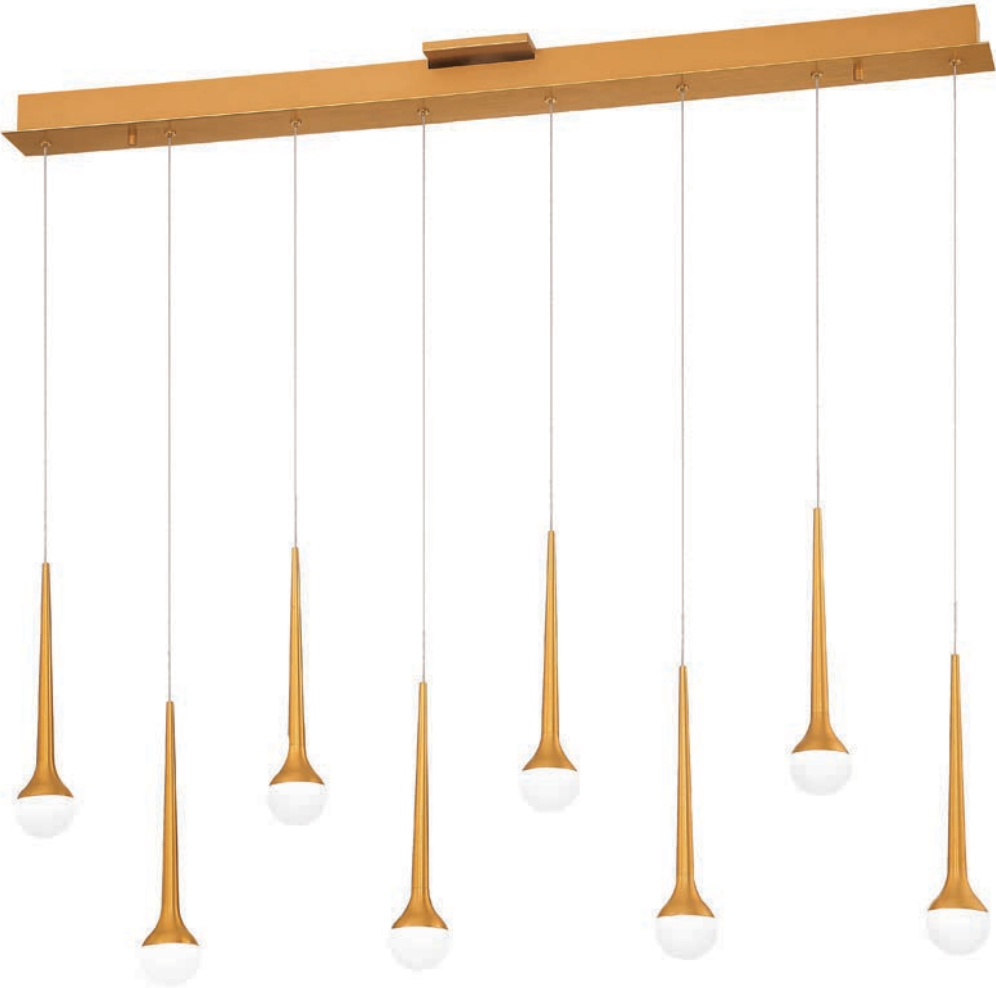

ISLANDS

Item	Type	Size	Lamp	Finish	Glass
A. P8148-668-L	LED Island	44½"L x 2½"L x 12¼"H Canopy 44½"L x 3¼"W x 2"H	34W LED 2072 Lumens	Sunset Gold	Frosted Acrylic