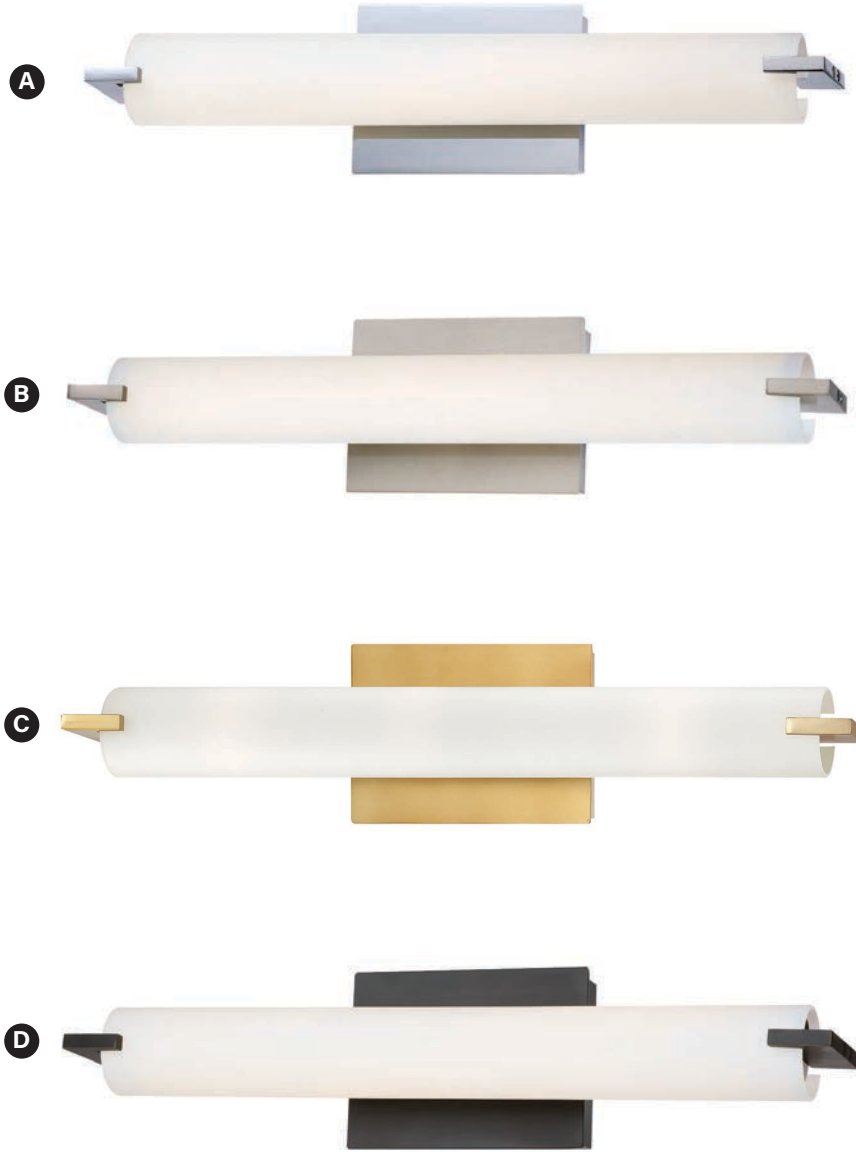

BATH ART

SPECS

Item	Type	Size	Lamp	Finish	Glass
A. P5044-077-L	LED Bath	20½"W x 4¾"H x 4¼"Ext.	20W LED 1344 Lumens	Chrome	Etched Opal Glass
B. P5044-084-L	LED Bath	20½"W x 4¾"H x 4¼"Ext.	20W LED 1344 Lumens	Brushed Nickel	
C. P5044-248-L	LED Bath	20½"W x 4¾"H x 4¼"Ext.	20W LED 1344 Lumens	Honey Gold	
D. P5044-37B-L	LED Bath	20½"W x 4¾"H x 4¼"Ext.	20W LED 1344 Lumens	Dark Restoration Bronze™	

NOTE: TITLE 24