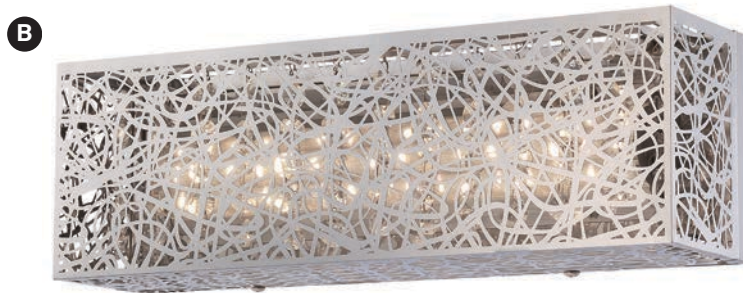

HIDDEN GEMS

SPECS

Item	Type	Size	Lamp	Finish	Glass
A. P985-077-L	LED Semi Flush	18¼" Dia. x 11½"H	40W LED 1853 Lumens	Chrome	Laser-cut Metal Shade with Crystal Necklace Droplets
B. P6982-077-L	LED Bath	15¾"W x 5¼"H x 4"Ext.	20W LED 908 Lumens		
C. P6983-077-L	LED Bath	23¾"W x 5¼"H x 4"Ext.	40W LED 1552 Lumens		

NOTE: P6982-077-L and P6983-077-L are ADA compliant • P985-077-L is TITLE 24