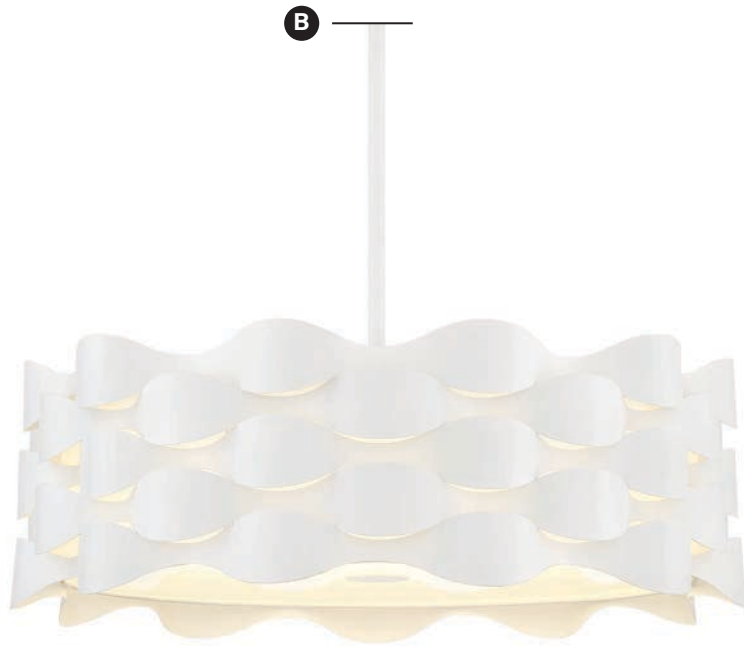

- Canopy Detail

SPECS

Item	Type	Size	Lamp	Finish	Glass
A. P1035-077-L	LED Pendant	28" Dia. x 9½"H Drop 16¾" - 52¾"H Max.	76W LED 3259 Lumens	Chrome	Perforated Steel Shade with Clear Crystal
B. P1034-077-L	LED Pendant	22½" Dia. x 8¾"H Drop 16¼" - 52¼"H Max.	52W LED 2427 Lumens		
C. P1032-077-L	LED Pendant	16¼" Dia. x 7½"H Drop 12½" - 47½"H Max.	38W LED 1739 Lumens		
D. P1030-077-L	LED Wall Sconce	6½"W x 12"H x 4" Ext.	16W LED 358 Lumens		

NOTE: P1030-077-L is ADA compliant

COASTAL CURRENT

COASTAL CURRENT

Like a crisp morning walk on Montauk beach the Sand White waves of Coastal Current flow together in perfect harmony. The outer metal shade surrounds an Etched Glass diffuser and energy efficient LED.

Canopy
Detail

SPECS

Item	Type	Size	Lamp	Finish	Glass
A. P1305-655-L	LED Pendant	26½" Dia. x 9"H 16½" Drop - 52½"H Max	76W LED 4440 Lumens	Sand White Metal Shade	Interior White Linen Shade Etched Glass Diffuser
B. P1304-655-L	LED Pendant	21" Dia. x 7¼"H 14½" Drop - 50½"H Max	52W LED 3423 Lumens		
C. P1302-655-L	LED Semi Flush	18" Dia. x 11"H	38W LED 2406 Lumens		