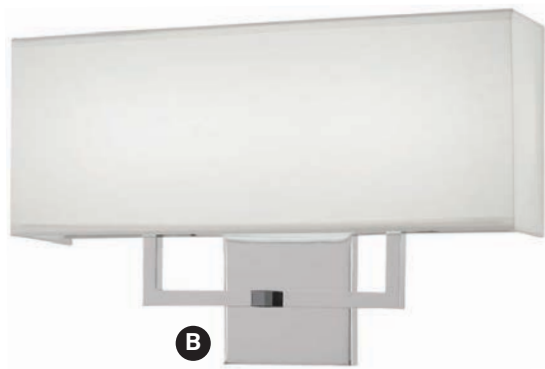

SPECS

Item	Type	Size	Lamp	Finish	Glass
A. P470-077-L	LED Wall Sconce	7¾"W x 11"H x 4"Ext.	8W LED 321 Lumens	Chrome	White Fabric Shade with Etched Diffuser
B. P472-077-L	LED Wall Sconce	16¾"W x 11"H x 4"Ext.	21W LED 934 Lumens		
C. P470-084-L	LED Wall Sconce	7¾"W x 11"H x 4"Ext.	8W LED 321 Lumens	Brushed Nickel	
D. P472-084-L	LED Wall Sconce	16¾"W x 11"H x 4"Ext.	21W LED 934 Lumens		
E. P470-617-L	LED Wall Sconce	7¾"W x 11"H x 4"Ext.	8W LED 321 Lumens	Bronze	Off White Fabric Shade with Etched Diffuser
F. P472-617-L	LED Wall Sconce	16¾"W x 11"H x 4"Ext.	21W LED 934 Lumens		

NOTE: Fixtures are ADA compliant