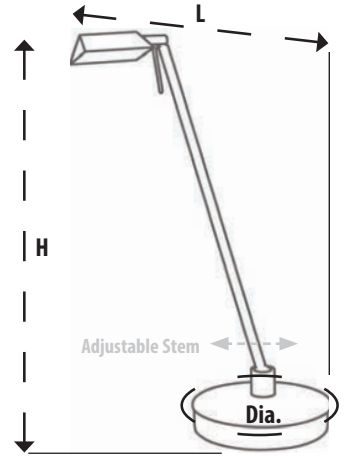

Ceiling Mount Lights

Measurements:
L x W x H

Adjustable Portable Lights

Measurements:
Dia. x H or L x W x H
Adjustable to # "L" # "H" Max.