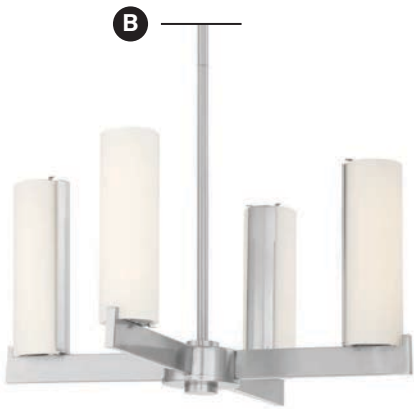

CHANDELIERS & PENDANTS

• Canopy
• Detail

SPECS

Item	Type	Size	Lamp	Finish	Glass
A. P1858-084-L	LED Chandelier	38" Dia. x 22¾"H Drop - 15¼" - 45¼"H Max.	88W LED 4276 Lumens	Brushed Nickel	Opal Glass
B. P1854-084-L	LED Chandelier	18" Dia. x 9"H Drop - 15¼" - 45¼"H Max.	44W LED 2219 Lumens		
C. P1857-084-L	LED Chandelier	40"L x 19"W x 19¾"H Drop - 26¾" - 62¾"H Max.	66W LED 3394 Lumens