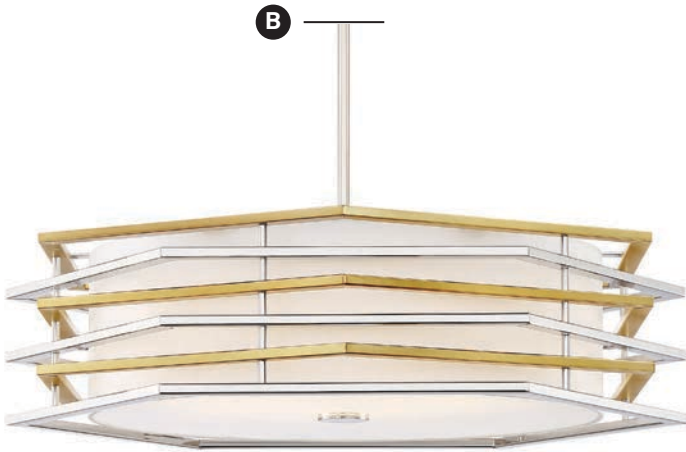

CHANDELIERS & PENDANTS

• Canopy
• Detail

SPECS

Item	Type	Size	Lamp	Finish	Glass
A. P1073-657-L	LED Pendant	32 1/4" Dia. x 8 3/4" H Drop- 16" - 52" H Max	76W LED 4166 Lumens	Polished Nickel with Honey Gold	Pure White Fabric Shade Etched White Glass Diffuser
B. P1074-657-L	LED Pendant	26" Dia. x 7 3/4" H Drop- 15" - 51" H Max	52W LED 3081 Lumens		
C. P1072-657-L	LED Pendant/Semi Flush	19 3/4" D x 7" H Drop- 12" - 51" Max.	38W LED 2296 Lumens