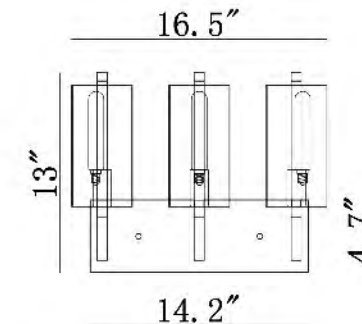

DU122
E12×3 Max40W