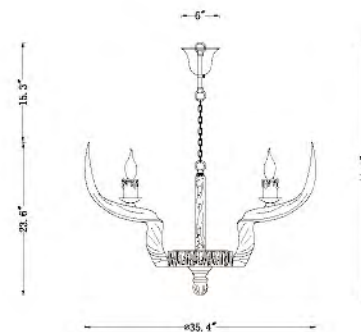

YA26C35BR
E12×6 Max40W