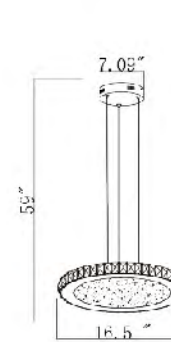

FT19
LED 21W 4000K (Include)