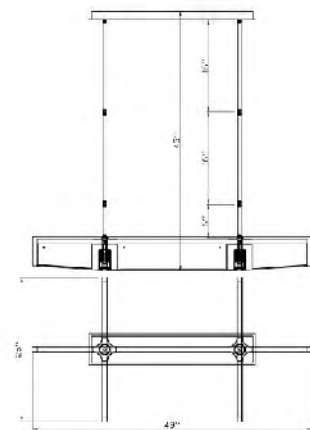

MV10  
 LED 7W (Include)

WE01  
 LED 21W (Include)

**MV12**  
 SIZE:13.8"D×14.2"H  
 LAMP:15W/LED 3000K

**MV20**  
 SIZE:49"L×25"W×6"H  
 LAMP:48W/LED+GU10×2

**MV21**  
 SIZE:49"L×25"W×6"H  
 LAMP:48W/LED+GU10×2