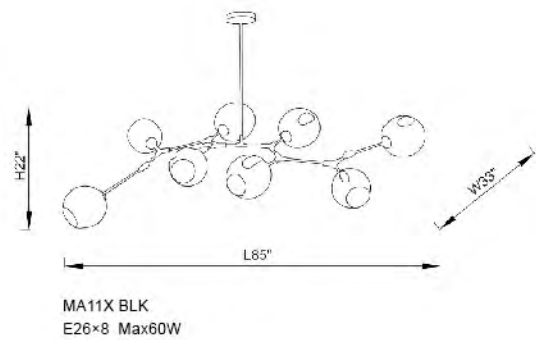

**MA10**  
SIZE:52"L×24"W ×36"H  
LAMP:6/60W/E26  
**MA10SN(SATIN NICKEL)NOT SHOWN W/CLEAR GLASS**

**MA10 BLK**  
SIZE:52"L×24"W×36"H  
LAMP:6/60W/E26

**MA08BLK**  
SIZE:9"D×60"H  
LAMP:1/60W/E26

**MA08SN**  
SIZE:9"D×60"H  
LAMP:1/60W/E26

**MA08**  
SIZE:9"D×60"H  
LAMP:1/60W/E26

**MA11 BLK**  
SIZE:38"D×70"H  
LAMP:9/60W/E26

**DU64**  
SIZE:26.7"D×22.8"H  
LAMP:10/60W/E26

**DU64SMK**  
SIZE:26.7"D×22.8"H  
LAMP:10/60W/E26

**DU43**  
SIZE:31.1"D×8.6"H  
LAMP:10/60W/E26

**MA11X BLK**  
 SIZE:85"L×33"W×22"H  
 LAMP:8/60W/E26

**SH02 SMK**  
 SIZE:45"L×16"W  
 LAMP:5/60W/E26

**SH02B-SMK**  
 SIZE:45"L×16"W  
 LAMP:5/60W/E26

**SH02C**  
 SIZE:45"L×16"W  
 LAMP:5/60W/E26

**SH02 CH-C**  
 SIZE:45"L×16"W  
 LAMP:5/60W/E26