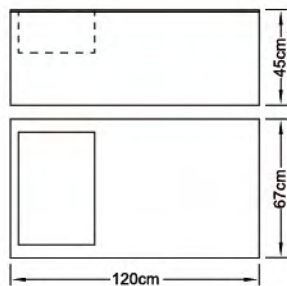

INDOOR/OUTDOOR USE COLOR CHANGING

Plastic shade
Remote control
LED RGBW 5W

A++ A+ A

E27 Max 20W

A

ZP103

Plastic shade
Remote control
LED RGBW 5-10 W

A++ A+ A

INDOOR/OUTDOOR USE
FURNITURE

COLOR CHANGING

Plastic shade
Remote control
LED RGBW 5-10 W

A++ A+ A