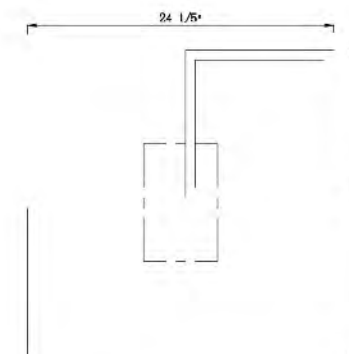

TR40 GD  
 LED 27W 3000K (Include)

**TR38**  
 SIZE:25.6"L×19.6"W×7.5"H  
 LAMP:36W/LED 3000K

TR38  
 LED 36W 3000K (Include)

**TR39**  
 SIZE:24.2"L×7.25"H  
 LAMP:40W/LED 3000K

**TR40**  
 SIZE:23.6"L×5.9"H  
 LAMP:27W/LED 3000K