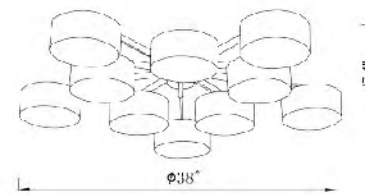

**BE11**  
 SIZE:24"D×7.4"H  
 LAMP:5/10W LED

**BE12 WITH PIPES**  
 SIZE:38"D×7.4"H  
 LAMP:10/10W LED

BE11 with pipes  
 LED 10W×5 (Include)

BE12 with pipes  
 LED 10W×10 (Include)

BE11  
 LED 10W×5 (Include)