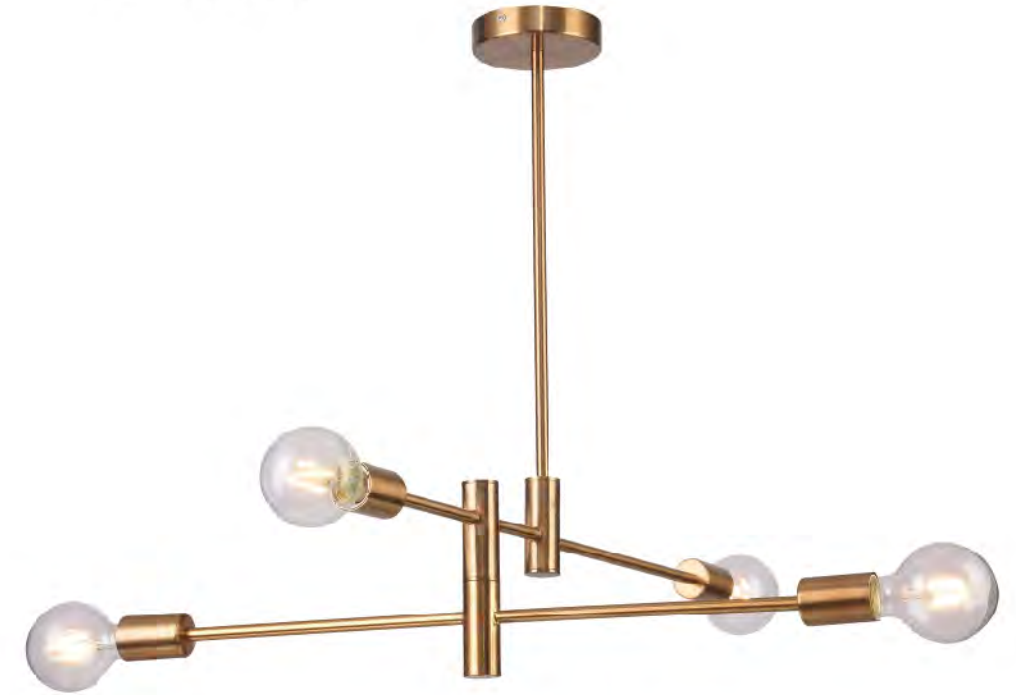

MSF03C37BR  
 G9×6 LED 5W

**MSF02C29BR**  
 SIZE:29.5"D×17.5"H  
 LAMP:6/5W/G9 LED

MSF02C29BR  
 G9×6 LED 5W

**KE145B/L 16**  
 SIZE:13.8"D×4.8"H  
 LAMP:1/60W/E26

KE145MB/L 17B  
 KE145B/L 16  
 E26×1 Max60W

**KE145MB/L 17B**  
 SIZE:13.8"D×4.8"H  
 LAMP:1/60W/E26

**TR78C39BR**  
 SIZE:39.4"D×15.4"H  
 LAMP:8/60W/E26

TR78C39BR  
 E26×8 Max60W

**TR77C35BR**  
 SIZE:35"D×11.2"H  
 LAMP:6/60W/E26

**TR76C30BR**  
 SIZE:31"D×7.3"H  
 LAMP:4/60W/E26

TR76C30BR  
 E26×4 Max60W

TR77C35BR  
 E26×6 Max60W

**TR76C30CH**  
 SIZE:31"D×7.3"H  
 LAMP:4/60W/E26

TR76C30CH  
 E26×4 Max60W

**TR77C35CH**  
 SIZE:35"D×11.2"H  
 LAMP:6/60W/E26

TR77C35CH  
 E26×6 Max60W

**DU76G**  
 SIZE:5.9"D×13"W×22"H  
 LAMP:3/60W/E26

**DU76SN**  
 SIZE:5.9"D×13"W×22"H  
 LAMP:3/60W/E26

**DU75SN**  
 SIZE:3.1"D×5"W×14.6"H  
 LAMP:2/40W/E12

**DU75G**  
 SIZE:3.1"D×5"W×14.6"H  
 LAMP:2/40W/E12