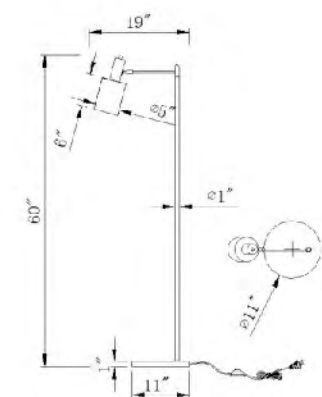

KE1160-L27
E12×1 Max40W