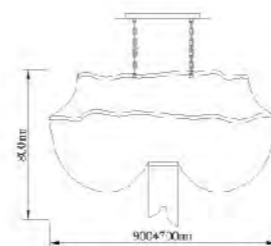

H0152-C
SIZE:35.5"L×24"W×31.5"H
LAMP:8/40W/E12