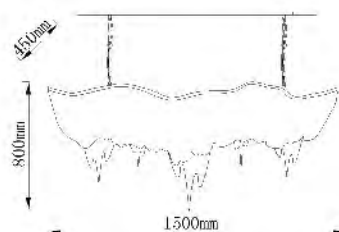

**H0155MCK(BRONZE)**  
SIZE:24"D×35"H  
LAMP:8/40W/G9  
BRONZE ALUMINIUM CHAIN

**WD06**  
SIZE: 63"L x 22"W x 39.4"H  
LAMP: 10/40W/E12  
IRON CHAIN

**KH0153C**  
 SIZE:60"L×18"W×31"H  
 LAMP:8/40W/E12  
**IRON CHAIN**