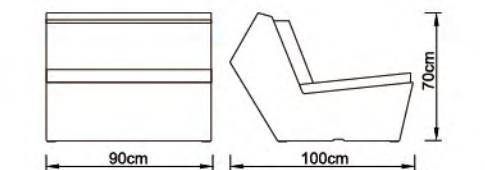

INDOOR/OUTDOOR USE COLOR CHANGING

Plastic shade
Remote control
LED RGBW 5W

A++ A+ A

E27 Max 20W

A

Plastic shade
Remote control
LED RGBW 5-10 W

A++ A+ A

INDOOR/OUTDOOR USE
FURNITURE

COLOR CHANGING

Plastic shade
Remote control
LED RGBW 5-10 W

A++ A+ A

ZP115F