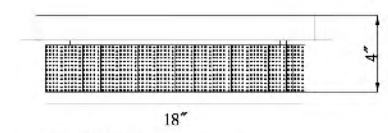

FT39F18CH
LED 27W 4000K (Include)