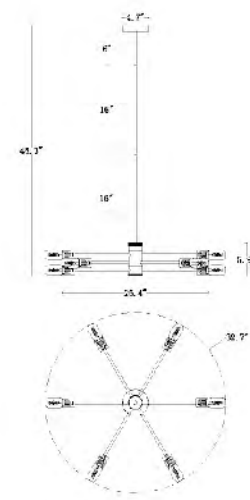

**KE145MB/L 17B**  
 SIZE:13.8"D×4.8"H  
 LAMP:1/60W/E26

**TR78C39BR**  
 SIZE:39.4"D×15.4"H  
 LAMP:8/60W/E26

TR78C39BR  
 E26×8 Max60W

**TR77C35BR**  
 SIZE:35"D×11.2"H  
 LAMP:6/60W/E26

**TR76C30BR**  
 SIZE:31"D×7.3"H  
 LAMP:4/60W/E26

TR76C30BR  
 E26×4 Max60W

TR77C35BR  
 E26×6 Max60W

**TR76C30CH**  
 SIZE:31"D×7.3"H  
 LAMP:4/60W/E26

TR76C30CH  
 E26×4 Max60W

**TR77C35CH**  
 SIZE:35"D×11.2"H  
 LAMP:6/60W/E26

TR77C35CH  
 E26×6 Max60W

**DU76G**  
 SIZE:5.9"D×13"W×22"H  
 LAMP:3/60W/E26

**DU76SN**  
 SIZE:5.9"D×13"W×22"H  
 LAMP:3/60W/E26

**DU75SN**  
 SIZE:3.1"D×5"W×14.6"H  
 LAMP:2/40W/E12

**DU75G**  
 SIZE:3.1"D×5"W×14.6"H  
 LAMP:2/40W/E12

**DU77G**  
 SIZE:26.4"D×5.9"H  
 LAMP:6/60W/E26

**DU77SN**  
 SIZE:26.4"D×5.9"H  
 LAMP:6/60W/E26

DU77G  
 DU77SN  
 E26×6 Max60W

**DU105G**  
 SIZE:50.6"L×9"W×8.6"H  
 LAMP:11/60W/E26

**DU105 SHN**  
 SIZE:50.6"L×9"W×8.6"H  
 LAMP:11/60W/E26