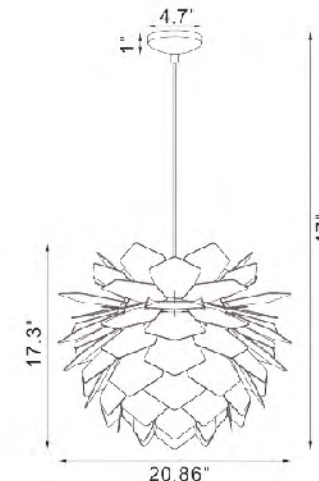

**JU01C20W**  
SIZE:20.86"D×17.3"H  
LAMP:1/60W/E26  
**BASSWOOD**

JU01C20W  
JU01C20WH  
E26×1 Max60W

**JU01C20WH**  
SIZE:20.86"D×17.3"H  
LAMP:1/60W/E26  
**WHITE BASSWOOD**

**JU07F20W**  
 SIZE:20.86"D×64.2"H  
 LAMP:1/60W/E26  
**BASSWOOD**