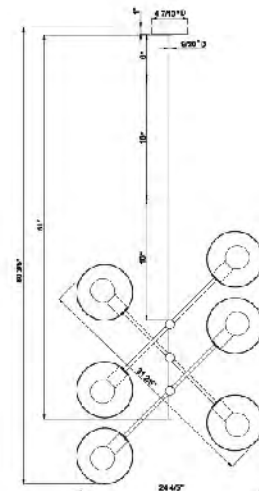

TR70C24BR
E26×6 Max60W