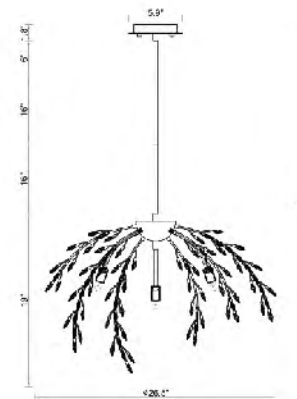

LA21
G9×8 Max25W