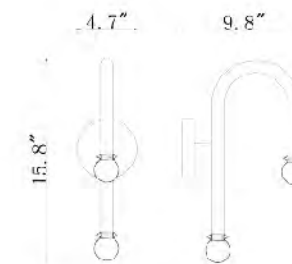

**DU100G**  
 SIZE:28"D×13"H  
 LAMP:3/40W/E12

**DU100 SHN**  
 SIZE:28"D×13"H  
 LAMP:3/40W/E12

DU100G  
 DU100 SHN  
 E12×3 Max40W

**DU104G**  
 SIZE:9.8"W×11.8"H×10"D  
 LAMP:1/40W/E12

**DU104 SHN**  
 SIZE:9.8"W×11.8"H×10"D  
 LAMP:1/40W/E12

**MA10**  
SIZE:52"L×24"W ×36"H  
LAMP:6/60W/E26  
**MA10SN(SATIN NICKEL)NOT SHOWN W/CLEAR GLASS**

**MA10 BLK**  
SIZE:52"L×24"W×36"H  
LAMP:6/60W/E26

**MA08BLK**  
SIZE:9"D×60"H  
LAMP:1/60W/E26

**MA08SN**  
SIZE:9"D×60"H  
LAMP:1/60W/E26

**DU125**  
 SIZE:22.8"D×25.8"H  
 LAMP:16/20W/G9

DU125  
 G9×16 Max20W

DU128C 15CH  
 E26×4 Max60W

**DU128C 15CH**  
 SIZE:16"D×2"H  
 LAMP:4/60W/E26

DU124  
 G9×2 Max20W

**DU124**  
 SIZE:9.8"W×4.7"D×15.8"H  
 LAMP:2/20W/G9

**DU144C33G**  
 SIZE:33.8"L×17.7"D×14.9"H  
 LAMP:24/5W/G9 LED(NOT INCLUDE)

**DU144C33CH**  
 SIZE:33.8"L×17.7"D×14.9"H  
 LAMP:24/5W/G9 LED(NOT INCLUDE)

DU144C33G  
 DU144C33CH  
 G9×24 Max20W

**TD31C23AB**  
 SIZE:23"D×21"H  
 LAMP:6/40W/E12