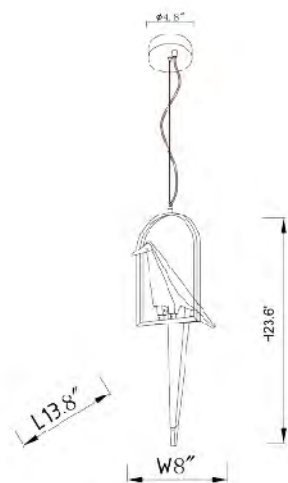

BE10  
 LED 6W (include)

**TM05**  
SIZE:52"L×16.2"W×7.1"H  
LAMP:12/4W/E12 T25  
CLEAR GLASS/BLACK FRAME

**TM03**  
SIZE:29.6"D×7.6"H  
LAMP:6/4W/E12 T25  
CLEAR GLASS/BLACK FRAME

**TM04**  
SIZE:4.8"W×7.1"H×8.5"D  
LAMP:1/4W/E12 T25  
CLEAR GLASS/BLACK FRAME