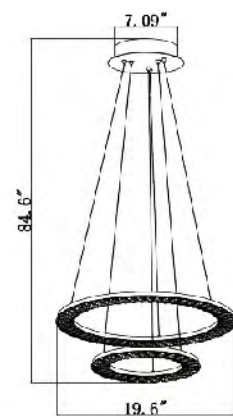

FT25
LED 55W DIMMABLE 4000K (Include)