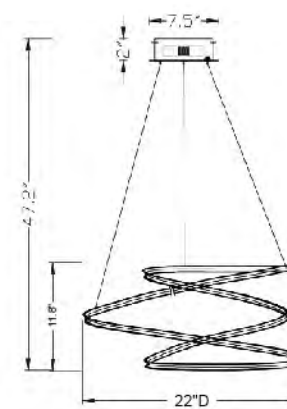

OC10C22SC
OC10C22WH
LED 50W (Include)