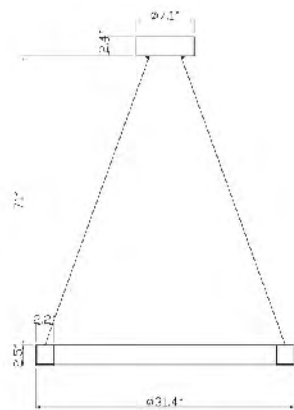

MU30A CH
LED 75W 3000K (Include)