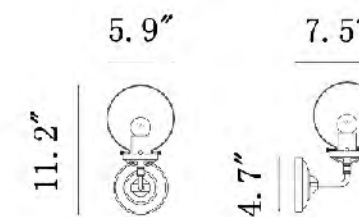

**DU100G**  
 SIZE:28"D×13"H  
 LAMP:3/40W/E12

**DU100 SHN**  
 SIZE:28"D×13"H  
 LAMP:3/40W/E12

DU100G  
 DU100 SHN  
 E12×3 Max40W

**DU104G**  
 SIZE:9.8"W×11.8"H×10"D  
 LAMP:1/40W/E12

**DU104 SHN**  
 SIZE:9.8"W×11.8"H×10"D  
 LAMP:1/40W/E12

**DU01**  
SIZE:55.5"D×34.6"H  
LAMP:21/25W/E26

**DU03GD**  
SIZE:39.3"D×18.7"H  
LAMP:10/25W/E26

**DU03**  
SIZE:39.3"D×18.7"H  
LAMP:10/25W/E26

DU03W  
E26×2 Max25W

DU03-3  
E26×5 Max25W

DU03  
DU03GD  
E26×10 Max25W

**DU93**  
 SIZE:34.9"D×25.8"H  
 LAMP:8/40W/E12

**DU94**  
 SIZE:31.9"L×8.3"W×11.6"H  
 LAMP:4/60W/E26

**CL02**  
 SIZE:34.9"D×25.8"H  
 LAMP:8/40W/E12

DU93  
 CL02  
 E12×8 Max40W

**DU95**  
 SIZE:14.6"L×7.5"W×11.2"H  
 LAMP:2/60W/E26

DU95  
 E26×2 Max60W

**DU96**  
 SIZE:7.5"W×5.9"D×11.2"H  
 LAMP:1/60W/E26

DU96  
 E26×1 Max60W

**DU127**  
 SIZE:8.5"W×5.9"D×16.5"H  
 LAMP:1/60W/E26

DU127  
 E26×1 Max60W

**MSF01 C47G**  
 SIZE:47.2"D×18.1"H  
 LAMP:8/3W/G4 LED 120V 3000K