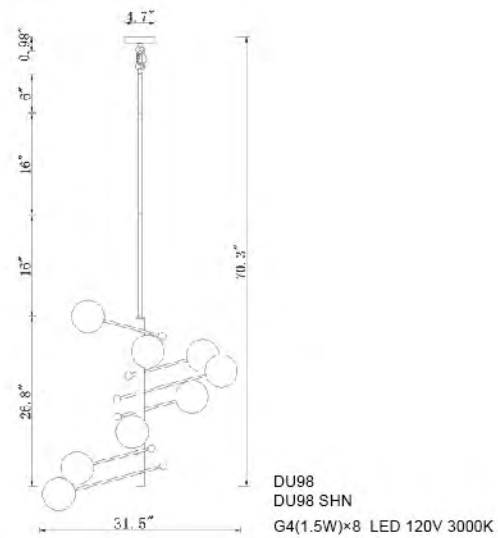

DU98 SHN
SIZE:31.5"D×26.8"H
LAMP:8/1.5W/G4 LED 120V 3000K