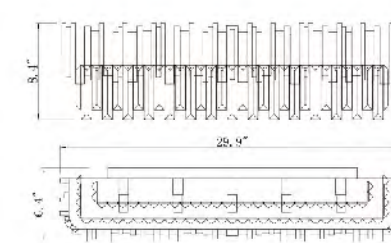

MU11B-30 G
MU11B-30 CH
G9×5 Max5W(LED)