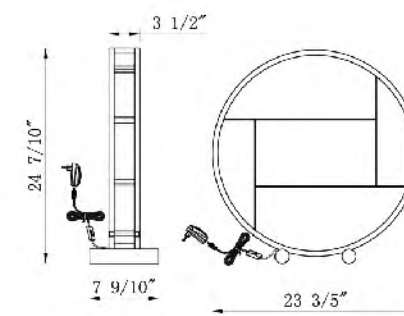

**NL48G**  
 SIZE:22"D×26.8"H  
 LAMP:54W/LED COB

NL48G  
 LED 54W (Include)

**NL54G**  
 SIZE:11.8"L×5.9"W×19.7"H  
 LAMP:20W/LED 3000K

NL54G  
 LED 20W (Include)

NL55G  
 LED 36W (Include)

**NL55G**  
 SIZE:23.6"L×7.9"D×24.7"H  
 LAMP:36W/LED 3000K