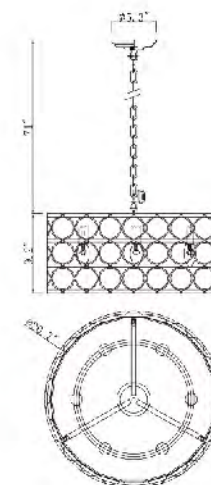

MU69CH
E12×6 Max40W