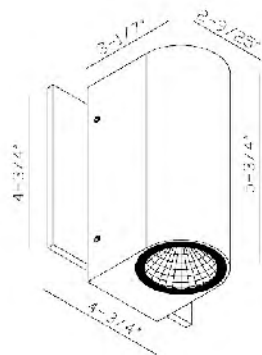

ALBLED182-2
LED 7W (Include)