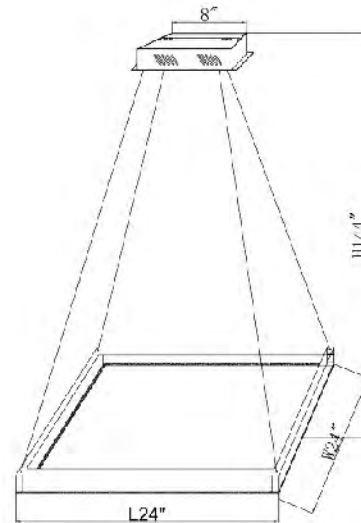

OP01 CUS
LED 44W DIMMABLE 4000K (Include)