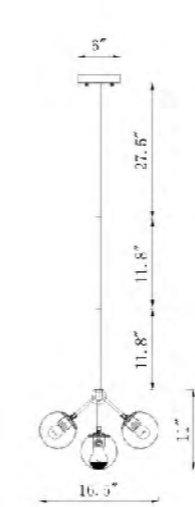

**MA11X SN**  
SIZE:85"L×33"W×22"H  
LAMP:8/60W/E26

**MA11X G**  
SIZE:85"L×33"W×22"H  
LAMP:8/60W/E26

**BE01**  
 SIZE:42"D×33"H  
 LAMP:10/60W/E26

BE01  
 E26×10 Max60W

**BE03**  
 SIZE:37"D×21"H  
 LAMP:5/60W/E26

BE02  
 BE03  
 E26×5 Max60W

**BE02**  
 SIZE:37"D×21"H  
 LAMP:5/60W/E26

**DU03-3**  
SIZE:16.5"D×11"H  
LAMP:5/25W/E26

**DU02**  
SIZE:46.8"D×30.7"H  
LAMP:2/25W/E26

**DU03W**  
SIZE:8.7"W×5.7"D×19.8"H  
LAMP:2/25W/E26

**DU01**  
SIZE:55.5"D×34.6"H  
LAMP:21/25W/E26

**DU03GD**  
SIZE:39.3"D×18.7"H  
LAMP:10/25W/E26

**DU03**  
SIZE:39.3"D×18.7"H  
LAMP:10/25W/E26

DU03W  
E26×2 Max25W

DU03-3  
E26×5 Max25W

DU03  
DU03GD  
E26×10 Max25W

**DU93**  
 SIZE:34.9"D×25.8"H  
 LAMP:8/40W/E12

**DU94**  
 SIZE:31.9"L×8.3"W×11.6"H  
 LAMP:4/60W/E26

**CL02**  
 SIZE:34.9"D×25.8"H  
 LAMP:8/40W/E12

DU93  
 CL02  
 E12×8 Max40W

**DU95**  
 SIZE:14.6"L×7.5"W×11.2"H  
 LAMP:2/60W/E26