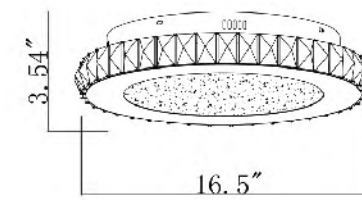

**FT16**  
 SIZE:16.5"D×3.54"H  
 LAMP:LED/24W/4000K  
**CRYSTAL&BEADS CENTER**

FT17  
 LED 15W 4000K (Include)

FT18  
 LED 24W 4000K (Include)

FT15  
 LED 12W 4000K (Include)

FT16  
 LED 24W 4000K (Include)