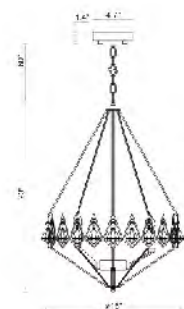

LA17  
 E12×6 Max40W

LA18  
 E12×6 Max40W

**LA13**  
 SIZE: 20"D x 20"H  
 LAMP: 6/40W/E12

**LA16**  
 SIZE: 18"D x 20"H  
 LAMP: 6/40W/E12

**KJ03**  
 SIZE: 25"D x 30"H  
 LAMP: 6/40W/E12

**LA22**  
 SIZE: 16"D x 23"H  
 LAMP: 4/40W/E12