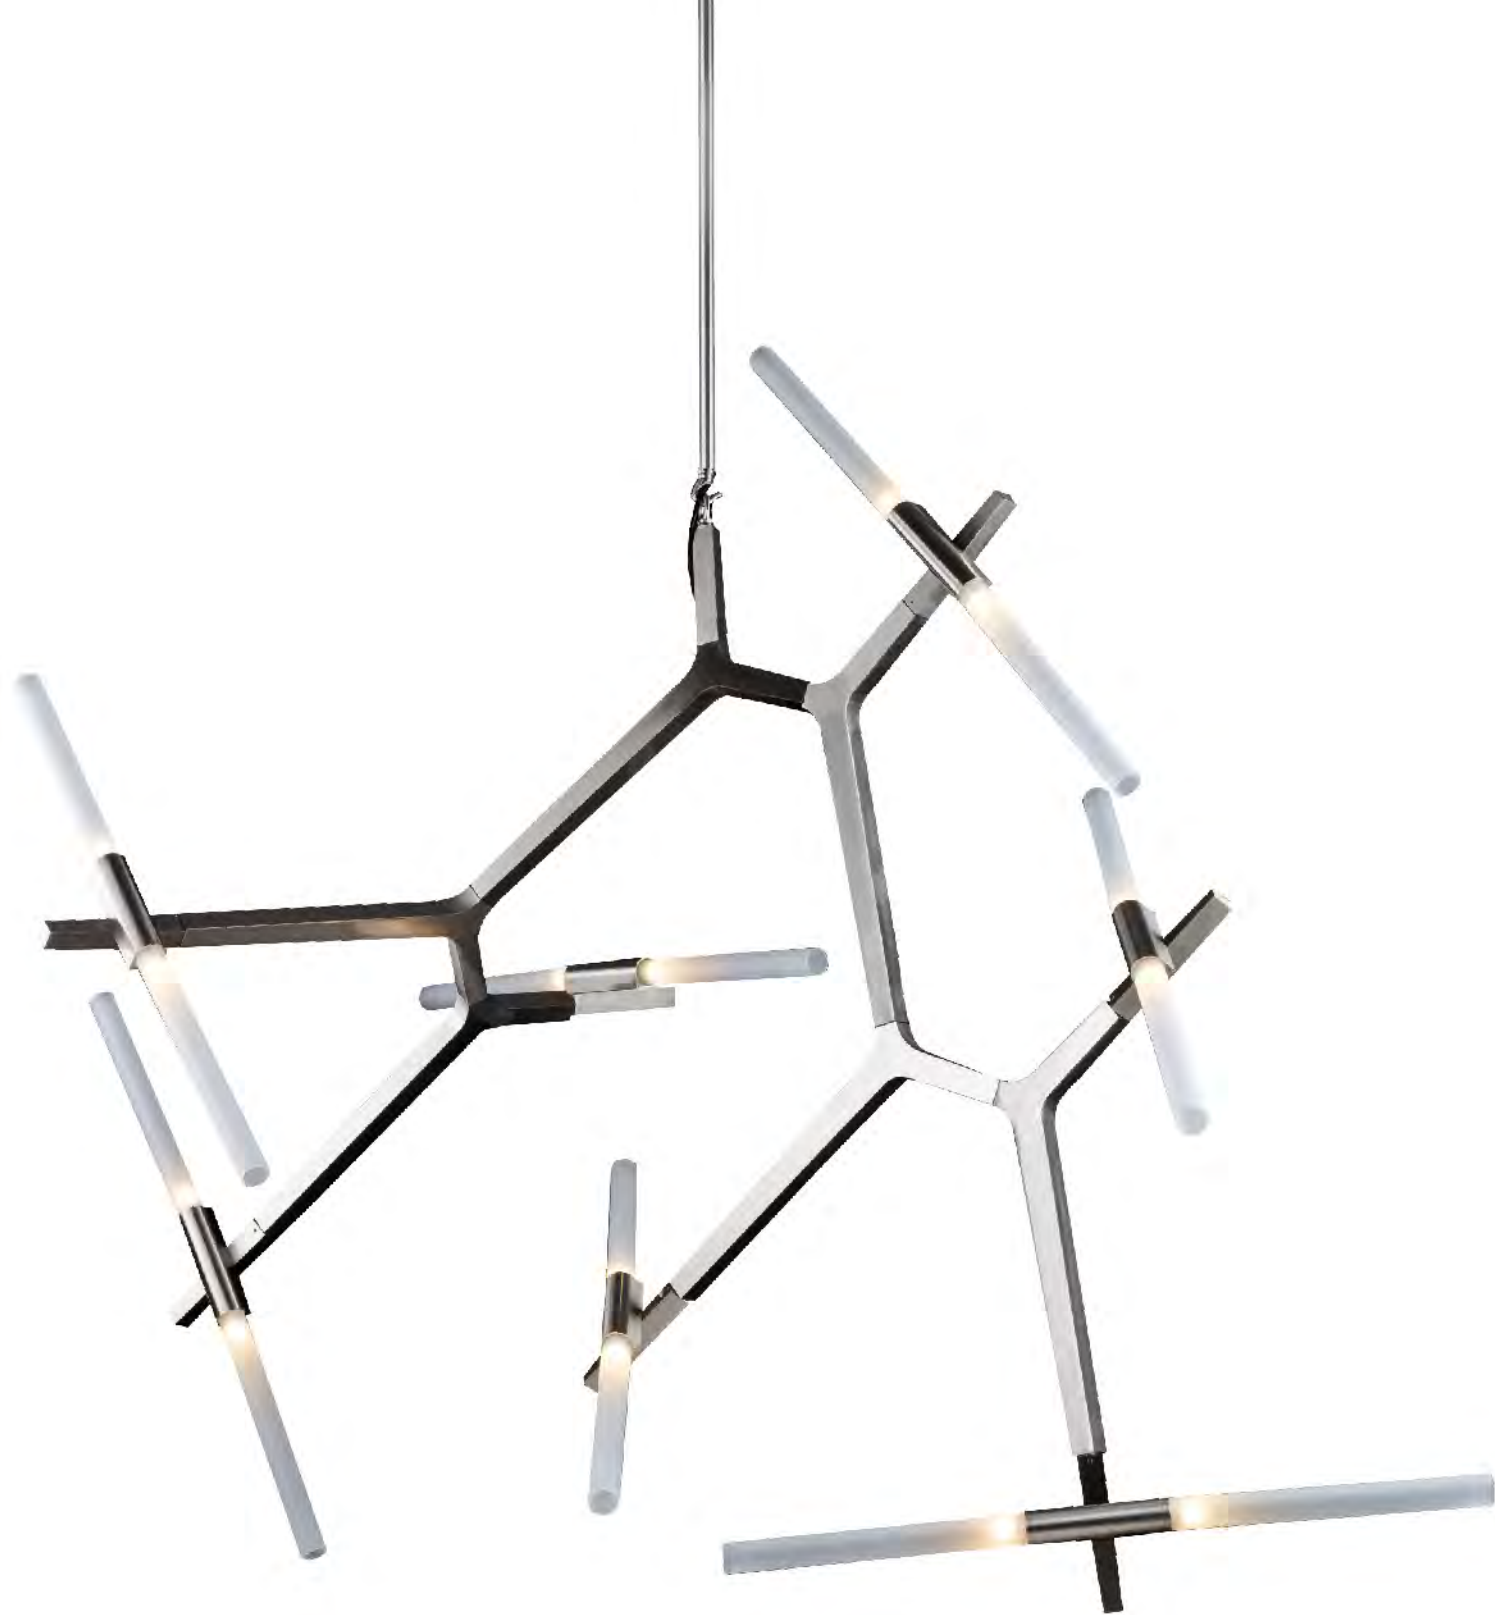

**MA33**  
SIZE:59.4"D×54.7"H  
LAMP:20/2W/G9 LED  
**MA33SN(SATIN NICKEL)NOT SHOWN**

**MA22**  
SIZE:64.6"D×50"H  
LAMP:14/2W/G9 LED  
**GOLD FRAME**  
**FROSTED GLASS**

**MA22SN**  
SIZE:64.6"D×50"H  
LAMP:14/2W/G9 LED  
SATIN NICKEL FRAME  
FROSTED GLASS