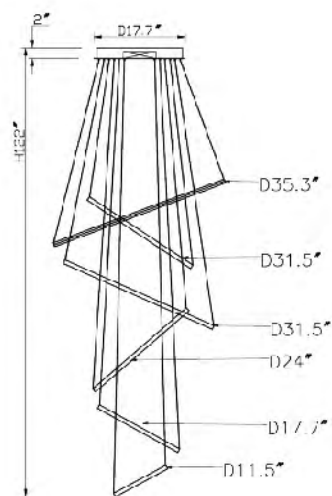

**TR35**  
 SIZE:35.3"D+31.5"D+31.5"D+24"D+17.7"D+11.5"D×122"H  
 LAMP:228W/LED 3000K

**TR35**  
 LED 228W 3000K

**TR35**  
 LED 228W 3000K

**TR35CH**  
 SIZE:35.3"D+31.5"D+31.5"D+24"D+17.7"D+11.5"D×122"H  
 LAMP:228W/LED 3000K