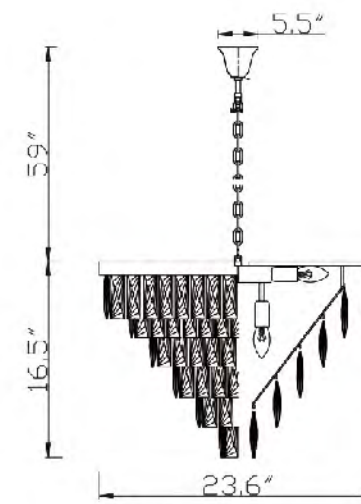

OC22C23G
E12×16 Max40W