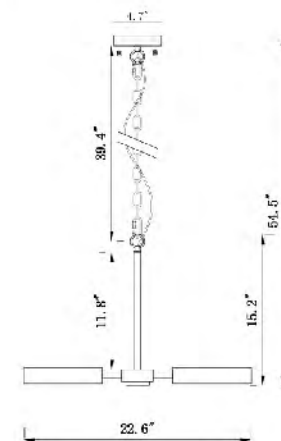

**DU144C33G**  
 SIZE:33.8"L×17.7"D×14.9"H  
 LAMP:24/5W/G9 LED(NOT INCLUDE)

**DU144C33CH**  
 SIZE:33.8"L×17.7"D×14.9"H  
 LAMP:24/5W/G9 LED(NOT INCLUDE)

DU144C33G  
 DU144C33CH  
 G9×24 Max20W

**TD31C23AB**  
 SIZE:23"D×21"H  
 LAMP:6/40W/E12

**XCW7871-2**  
SIZE:5.9"W×8.27"D×23.6"H  
LAMP:13W/LED 2700K

**KD175182-4A**  
SIZE:46.85"L×3.5"W  
LAMP:40W/LED 3000K

**KD175182-4B**  
SIZE:46.85"L×3.5"W  
LAMP:40W/LED 3000K

**TR69C24BR**  
 SIZE:24.8"D×56.3"H  
 LAMP:4/60W/E26

TR69C24BR  
 E26×4 Max60W

**TR70C24BR**  
 SIZE:24.8"D×60.6"H  
 LAMP:6/60W/E26

TR70C24BR  
 E26×6 Max60W

**TR69C24CH**  
 SIZE:24.8"D×56.3"H  
 LAMP:4/60W/E26

TR69C24CH  
 E26×4 Max60W

**TR70C24CH**  
 SIZE:24.8"D×60.6"H  
 LAMP:6/60W/E26

TR70C24CH  
 E26×6 Max60W

**TR75C31BR**  
 SIZE:31.5"D×98.4"H  
 LAMP:10/60W/E26

**DU132C 28G**  
 SIZE:28.2"D×15.2"H  
 LAMP:6/60W/E26

**DU131C 22G**  
 SIZE:22.6"D×15.2"H  
 LAMP:3/60W/E26

**TR74C43BR**  
 SIZE:43.3"D×7.4"H  
 LAMP:8/60W/E26