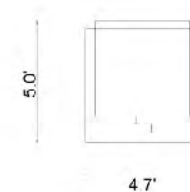

ZP10
G9×1 Max40W