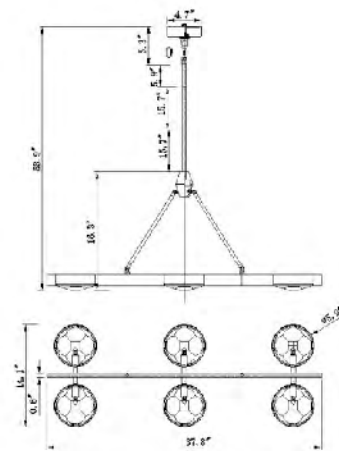

BE02  
 BE03  
 E26×5 Max60W

**BE02**  
 SIZE:37"D×21"H  
 LAMP:5/60W/E26

**DU03-3**  
SIZE:16.5"D×11"H  
LAMP:5/25W/E26

**DU02**  
SIZE:46.8"D×30.7"H  
LAMP:2/25W/E26

**DU03W**  
SIZE:8.7"W×5.7"D×19.8"H  
LAMP:2/25W/E26

TR70C24CH  
 E26×6 Max60W

**TR75C31BR**  
 SIZE:31.5"D×98.4"H  
 LAMP:10/60W/E26

**DU132C 28G**  
 SIZE:28.2"D×15.2"H  
 LAMP:6/60W/E26

**DU131C 22G**  
 SIZE:22.6"D×15.2"H  
 LAMP:3/60W/E26

**TR74C43BR**  
 SIZE:43.3"D×7.4"H  
 LAMP:8/60W/E26

**TR71W7BR**  
 SIZE:7.4"L×23.2"H×2.9"D  
 LAMP:1/60W/E26

**XCP9769-6**  
SIZE:33.5"L×29.5"W×7.08"H  
LAMP:6/3W/G9 LED

**XCP9769-8**  
SIZE:42.1"L×37"W×9.84"H  
LAMP:8/3W/G9 LED

**MSF03C37BR**  
 SIZE:37.8"L×14.1"W×16.3"H  
 LAMP:6/5W/G9 LED

**KE145MB/L 17B**  
 SIZE:13.8"D×4.8"H  
 LAMP:1/60W/E26

**TR78C39BR**  
 SIZE:39.4"D×15.4"H  
 LAMP:8/60W/E26

TR78C39BR  
 E26×8 Max60W

**TR77C35BR**  
 SIZE:35"D×11.2"H  
 LAMP:6/60W/E26

**TR76C30BR**  
 SIZE:31"D×7.3"H  
 LAMP:4/60W/E26