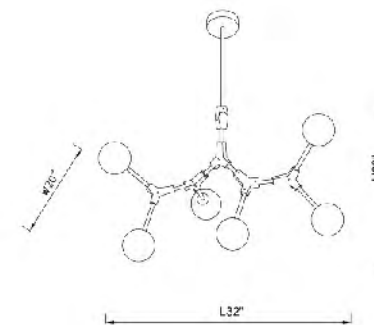

DU111 SMK  
 E26×1 Max60W

**DU111 SMK**  
 SIZE:10.6"D×17.7"H  
 LAMP:1/60W/E26

**MU61**  
 SIZE:39.3"D×29.1"H  
 LAMP:9/5W/G9 LED

MU61  
 G9×9 LED 5W

**BE16**  
 SIZE:32"L×20"W×20"H  
 LAMP:6/20W/G9

BE16  
 G9×6 Max20W