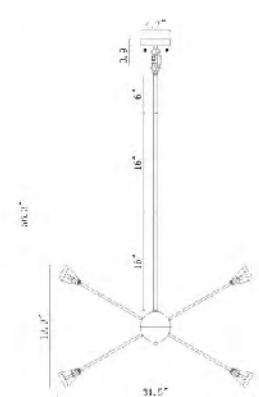

**DU77G**  
 SIZE:26.4"D×5.9"H  
 LAMP:6/60W/E26

**DU77SN**  
 SIZE:26.4"D×5.9"H  
 LAMP:6/60W/E26

DU77G  
 DU77SN  
 E26×6 Max60W

**DU105G**  
 SIZE:50.6"L×9"W×8.6"H  
 LAMP:11/60W/E26

**DU105 SHN**  
 SIZE:50.6"L×9"W×8.6"H  
 LAMP:11/60W/E26

**GL60**  
 SIZE:33.5"D×33.5"H  
 LAMP:24/40W/E12

**DU99**  
 SIZE:34.4"D×35.8"H  
 LAMP:22/60W/E26

**GL62**  
 SIZE:33.5"D×76.6"H  
 LAMP:20/25W/E26

**GL61**  
 SIZE:14.6"D×60"H  
 LAMP:12/25W/E26

DU99  
 E26×22 Max60W

DU120CH  
 E12×8 Max40W

**SY04**  
SIZE:102"L×4"W×20.4"H  
LAMP:7/3W/G9

**DLS09C39BR**  
SIZE:39"D×23.6-35.4"H  
LAMP:6/5W/G9 LED 3000K  
**BLACK W/GOLD**  
**ACCENT METAL**

**DU108**  
 SIZE:22.4"D×22.8"H  
 LAMP:10/40W/E12

DU108  
 E12×10 Max40W

**DU44 GD**  
 SIZE:23.6"D×26.4"H  
 LAMP:12/40W/E12

**DU84**  
 SIZE:31.5"D×19.9"H  
 LAMP:16/25W/G9

DU84  
 G9×16 Max25W

**DU89**  
 SIZE:29.5"D×7.5"H  
 LAMP:18/25W/G9

**DU89 SHN**  
 SIZE:29.5"D×7.5"H  
 LAMP:18/25W/G9