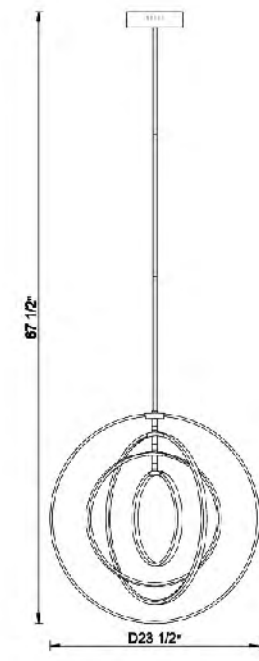

TR35 CH  
 LED 228W 3000K

TR35 CH  
 LED 228W 3000K

**TR20**  
 SIZE:23.5"D  
 LAMP:60W/LED 3000K

**TR21**  
 SIZE:23.5"D  
 LAMP:60W/LED 3000K

TR20  
 TR21  
 LED 60W 3000K (Include)

**TR67C29CH**  
 SIZE:29"D×30"H  
 LAMP:36W/LED 3000K