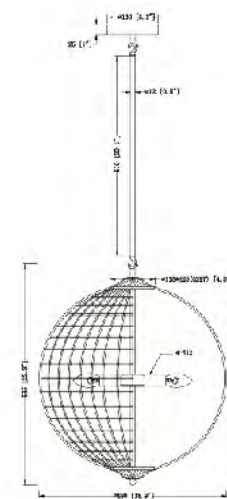

ARN02CUS
E12×4 Max40W