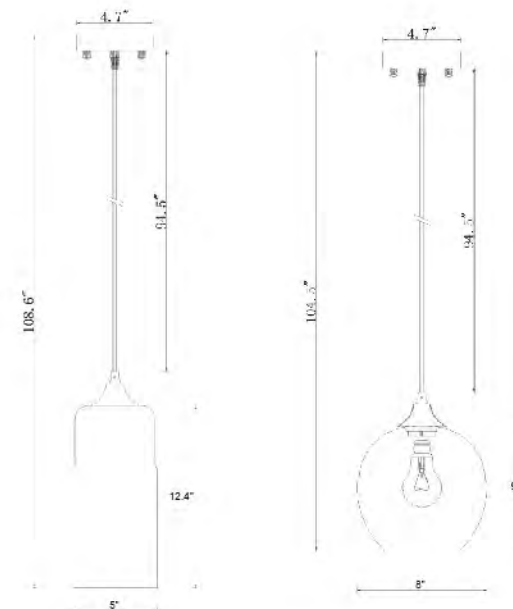

DU67
DU67 WH
E26x1 Max60W

DU68
DU68 WH
E26x1 Max60W