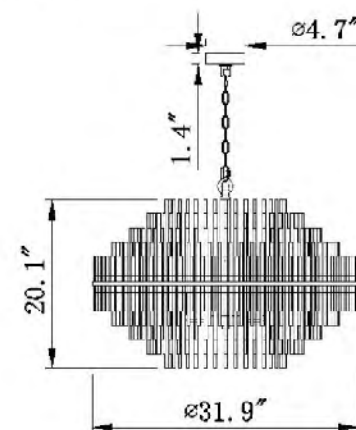

**TM14**  
 SIZE:11.5"D×17"H  
 LAMP:4/40W/E12

**TM10**  
 SIZE:31.5"D×17"H  
 LAMP:8/40W/E12  
 CLEAR GLASS/GOLD FRAME

**MSF05C31G**  
 SIZE: 31.9"D×20.1"H  
 LAMP: 6/40W/E12  
 CLEAR GLASS/BRASS&GUN METAL