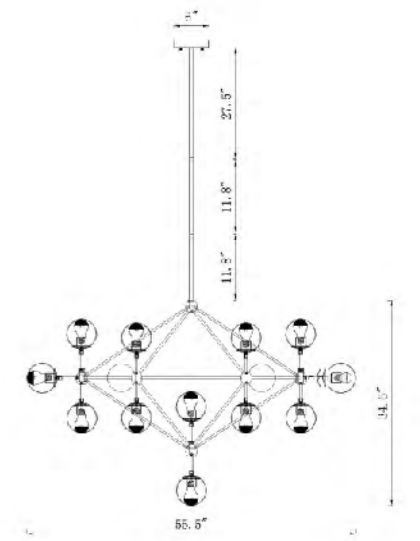

BE02  
 BE03  
 E26×5 Max60W

**BE02**  
 SIZE:37"D×21"H  
 LAMP:5/60W/E26

**DU03-3**  
SIZE:16.5"D×11"H  
LAMP:5/25W/E26

**DU02**  
SIZE:46.8"D×30.7"H  
LAMP:2/25W/E26

**DU03W**  
SIZE:8.7"W×5.7"D×19.8"H  
LAMP:2/25W/E26

**DU01**  
SIZE:55.5"D×34.6"H  
LAMP:21/25W/E26

**DU03GD**  
SIZE:39.3"D×18.7"H  
LAMP:10/25W/E26

**DU03**  
SIZE:39.3"D×18.7"H  
LAMP:10/25W/E26

DU03W  
E26×2 Max25W

DU03-3  
E26×5 Max25W

DU03  
DU03GD  
E26×10 Max25W

DU02  
E26×15 Max25W

DU01  
E26×21 Max25W

**DU103**  
 SIZE:20.9"D×16.5"H  
 LAMP:10/40W/E12

**DU102**  
 SIZE:20.9"D×16.5"H  
 LAMP:10/40W/E12

DU102  
 DU103  
 E12×10 Max40W

DU109  
 E26×8 Max60W

**DU109**  
 SIZE:18.1"D×35.4"H  
 LAMP:8/60W/E26

**DU93**  
 SIZE:34.9"D×25.8"H  
 LAMP:8/40W/E12

**DU94**  
 SIZE:31.9"L×8.3"W×11.6"H  
 LAMP:4/60W/E26

**CL02**  
 SIZE:34.9"D×25.8"H  
 LAMP:8/40W/E12

DU93  
 CL02  
 E12×8 Max40W

**DU95**  
 SIZE:14.6"L×7.5"W×11.2"H  
 LAMP:2/60W/E26