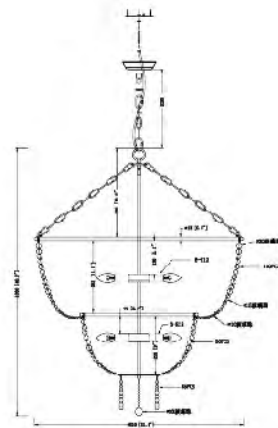

BE05  
 E26×1 Max60W

**ARN01CUS**  
 SIZE:32"D×38"H  
 LAMP:12/40W/E12

**ARN02CUS**  
 SIZE:19"D×21.5"H  
 LAMP:4/40W/E12

**ARN04CUS**  
 SIZE:26"D×12"H  
 LAMP:6/40W/E12

ARN01CUS  
 E12×12 Max40W

ARN03CUS  
 E12×2 Max40W