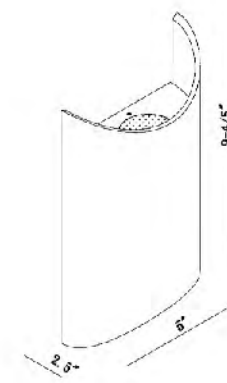

ALBLED241
LED 13W (Include)