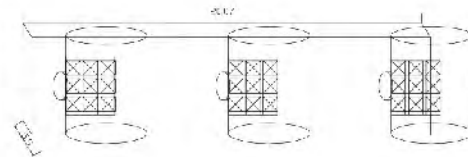

**ZP50**  
 SIZE: 5.9"D x 20.07"L x 4.72"H  
 LAMP: 3/40W/G9

**ZP50F**  
 SIZE: 5.9"D x 27.95"L x 4.72"H  
 LAMP: 4/40W/G9

ZP47  
 G9x4 Max40W

ZP50  
 G9x3 Max40W

ZP50F  
 G9x4 Max40W

**ZP85**  
 SIZE:15"L×5.1"W  
 LAMP:3/6W/LED 4000K