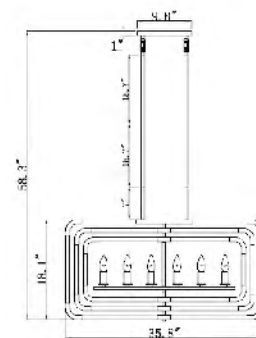

ZL24C23CO  
 ZL24C23CH  
 E12×6 Max40W

**ZL24C23CO**  
 SIZE:23.2"D×22.8"H  
 LAMP:6/40W/E12  
 ACRYLIC/BRASS FRAME

**ZL23C35CO**  
 SIZE:35.8"L×3.1"W×18.1"H  
 LAMP:6/40W/E12

**ZL23C35CH**  
 SIZE:35.8"L×3.1"W×18.1"H  
 LAMP:6/40W/E12