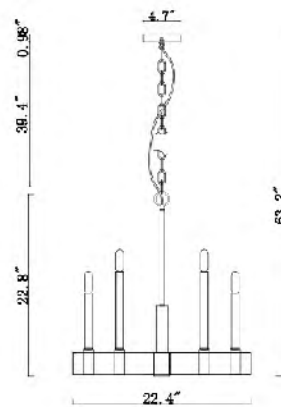

**DU77G**  
 SIZE:26.4"D×5.9"H  
 LAMP:6/60W/E26

**DU77SN**  
 SIZE:26.4"D×5.9"H  
 LAMP:6/60W/E26

DU77G  
 DU77SN  
 E26×6 Max60W

**DU105G**  
 SIZE:50.6"L×9"W×8.6"H  
 LAMP:11/60W/E26

**DU105 SHN**  
 SIZE:50.6"L×9"W×8.6"H  
 LAMP:11/60W/E26

**GL60**  
 SIZE:33.5"D×33.5"H  
 LAMP:24/40W/E12

**DU99**  
 SIZE:34.4"D×35.8"H  
 LAMP:22/60W/E26

**GL62**  
 SIZE:33.5"D×76.6"H  
 LAMP:20/25W/E26

**GL61**  
 SIZE:14.6"D×60"H  
 LAMP:12/25W/E26

DU99  
 E26×22 Max60W

DU120CH  
 E12×8 Max40W

**SY04**  
SIZE:102"L×4"W×20.4"H  
LAMP:7/3W/G9

**DLS09C39BR**  
SIZE:39"D×23.6-35.4"H  
LAMP:6/5W/G9 LED 3000K  
**BLACK W/GOLD**  
**ACCENT METAL**

**DU108**  
 SIZE:22.4"D×22.8"H  
 LAMP:10/40W/E12

DU108  
 E12×10 Max40W

**DU44 GD**  
 SIZE:23.6"D×26.4"H  
 LAMP:12/40W/E12

**DU84**  
 SIZE:31.5"D×19.9"H  
 LAMP:16/25W/G9

DU84  
 G9×16 Max25W

**DU89**  
 SIZE:29.5"D×7.5"H  
 LAMP:18/25W/G9

**DU89 SHN**  
 SIZE:29.5"D×7.5"H  
 LAMP:18/25W/G9