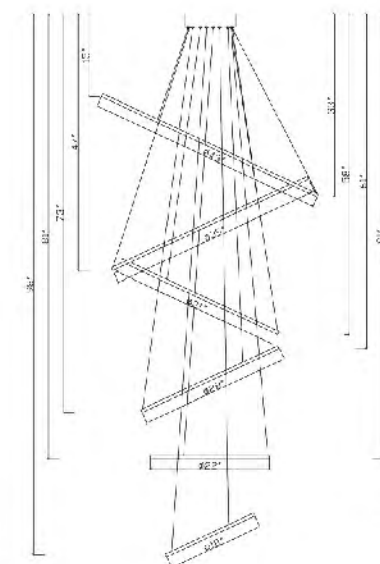

ML970-2 SILVER  
 LED 36W (Include)

**ML971-1 SILVER**  
 SIZE:28"L×19"W×31"H  
 LAMP:36W/LED 3000K

**ML982 GOLD**  
 SIZE:43"D×98"H  
 LAMP:100W/LED 3000K

**ML982 SILVER**  
 SIZE:43"D×98"H  
 LAMP:100W/LED 3000K