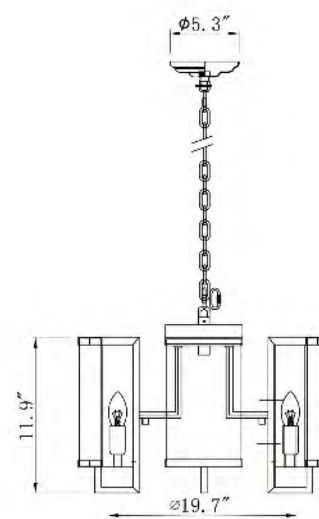

MU74
MU74CH
E12×6 Max40W