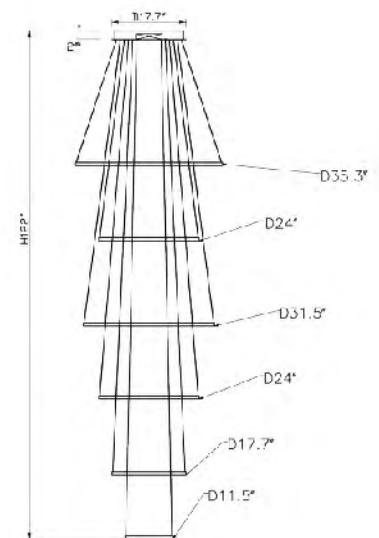

TR35 CH
LED 228W 3000K