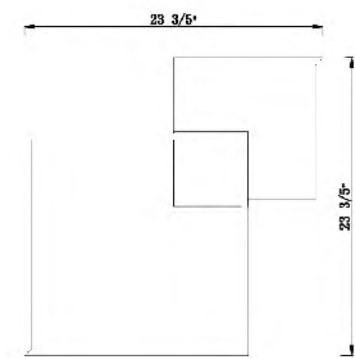

**TR38 GD**  
 SIZE:25.6"L×19.6"W×7.5"H  
 LAMP:36W/LED 3000K

TR38 GD  
 LED 36W 3000K (Include)

**TR39 GD**  
 SIZE:24.2"L×7.25"H  
 LAMP:40W/LED 3000K

TR39 GD  
 LED 40W 3000K (Include)

**TR40 GD**  
 SIZE:23.6"L×5.9"H  
 LAMP:27W/LED 3000K