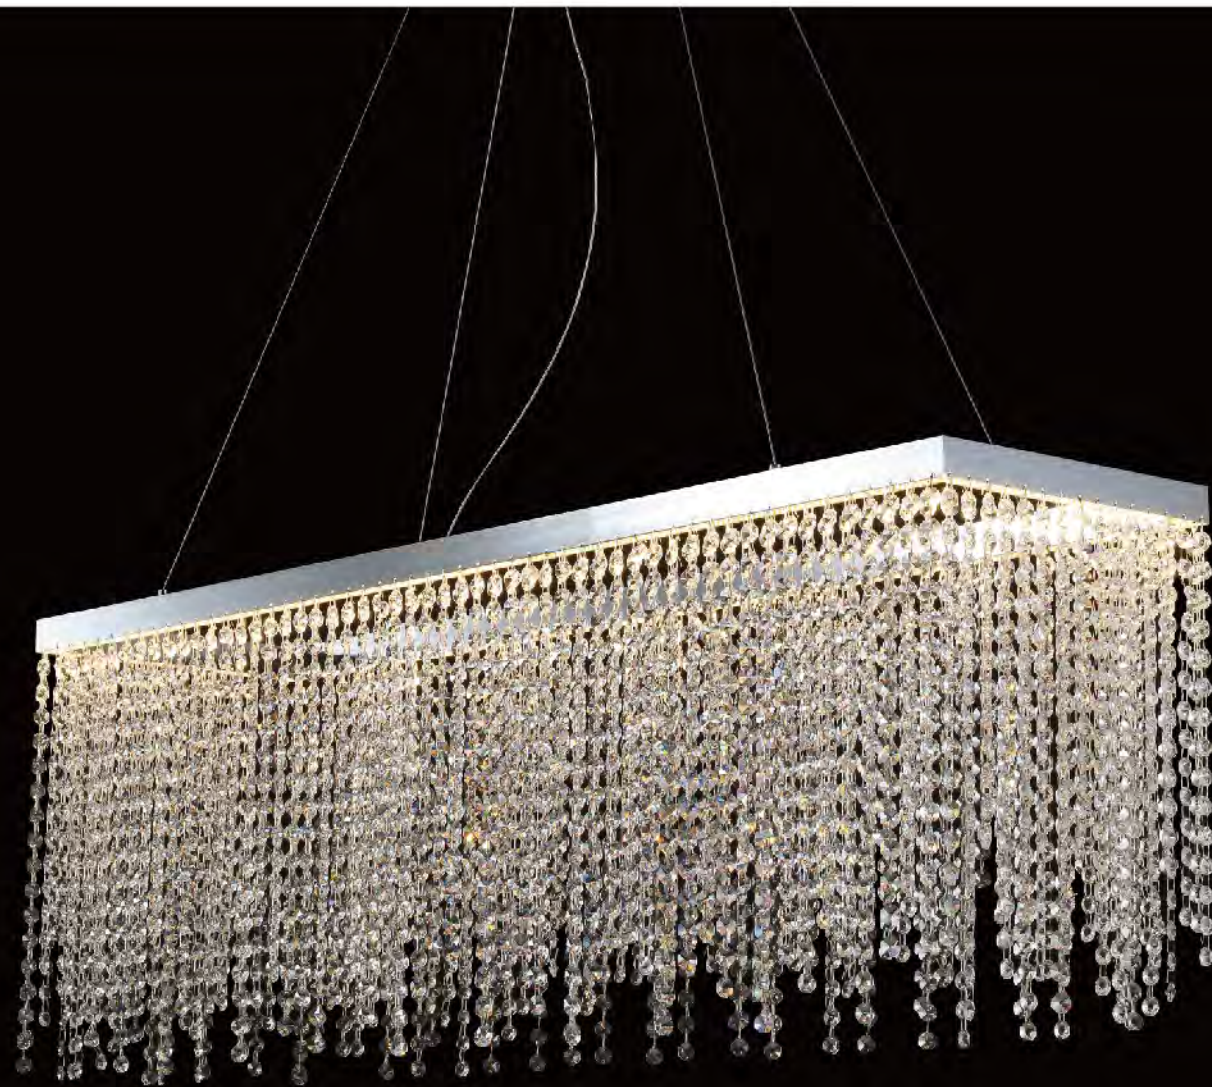

**LX12-8**  
SIZE: 26"D×96"H  
LAMP: 10/50W/GU10

**LX12-9**  
SIZE: 32"D×108"H  
LAMP: 12/50W/GU10

**LX07(=LX25-3)**  
SIZE: 22"D×38"H  
LAMP: 6/50W/GU10

**LX25-4**  
SIZE: 16"D×48"H  
LAMP: 5/50W/GU10

**LX25-5**  
SIZE: 20"D×60"H  
LAMP: 7/50W/GU10

**LX25-9**  
SIZE: 24"D×108"H  
LAMP: 9/50W/GU10

**LX25-12**  
SIZE: 32"D×144"H  
LAMP: 12/50W/GU10

**DD02**  
SIZE: 20"D×38"H  
LAMP: 7/50W/GU10

**DD02-4**  
SIZE: 16"D×48"H  
LAMP: 5/50W/GU10

**DD02-7**  
SIZE: 20"D×84"H  
LAMP: 7/50W/GU10

**DD02-8**  
SIZE: 24"D×96"H  
LAMP: 10/50W/GU10

**DD02-9**  
SIZE: 24"D×108"H  
LAMP: 10/50W/GU10

**OC24C43CH**  
 SIZE:43.3"L×11.8"W×15.7"H  
 LAMP:55W/LED 3000K DIMMABLE

OC24C43CH  
 LED 55W (Include)