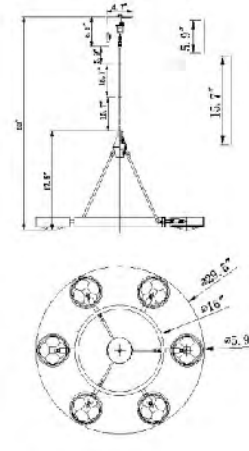

MSF02C29BR
G9×6 LED 5W