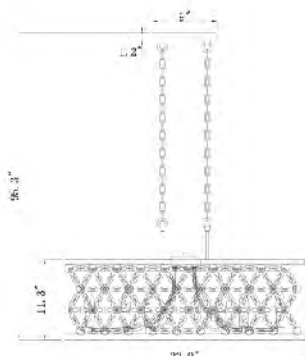

**ZL33C22CO**  
 SIZE:22.6"D×11.3"H  
 LAMP:6/40W/E12

**ZL33C22CH**  
 SIZE:22.6"D×11.3"H  
 LAMP:6/40W/E12

**ZL34W9CH**  
 SIZE:9.05"L×5.31"W×8.46"H  
 LAMP:1/40W/E12

**ZL34W9CO**  
 SIZE:9.05"L×5.31"W×8.46"H  
 LAMP:1/40W/E12

ZL34W9CH  
 ZL34W9CO  
 E12×1 Max40W

ZL33C22CH  
 ZL33C22CO  
 E12×6 Max40W

**ZL31C33CO**  
 SIZE:33.9"L×16.1"W×11.3"H  
 LAMP:8/40W/E12

**ZL31C33CH**  
 SIZE:33.9"L×16.1"W×11.3"H  
 LAMP:8/40W/E12

ZL31C33CH  
 ZL31C33CO  
 E12×8 Max40W