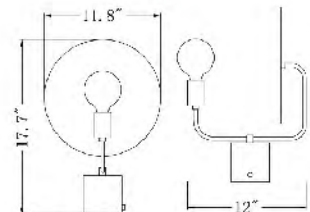

MFL27PQ-GD
SIZE:16.5"L×51.2"H
LAMP:1/3W/LED
MATERIAL:METAL+MARBLE

FL27
E12×1 Max40W