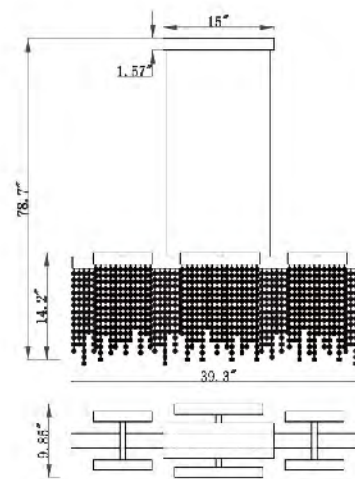

OC25C39CH
LED 48W (Include)