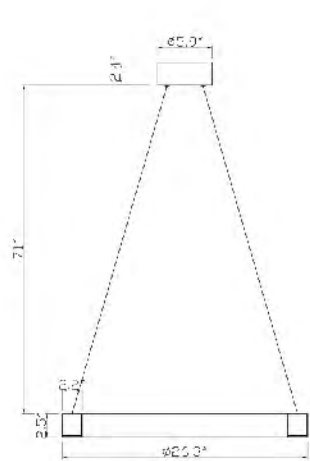

MU30B
LED 60W 3000K (Include)