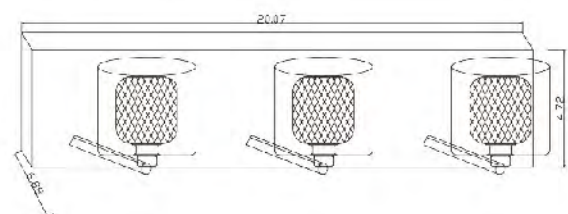

ZP49  
 G9x1 Max40W

**ZP45**  
 SIZE: 6.88"D x 4.72"W x 4.72"H  
 LAMP: 1/40W/G9

ZP45  
 G9x1 Max40W

**ZP46**  
 SIZE: 6.88"D x 20.07"L x 4.72"H  
 LAMP: 3/40W/G9

ZP46  
 G9x3 Max40W

**ZP47**  
 SIZE: 12.99"L x 12.99"W x 8.26"H  
 LAMP: 4/40W/G9