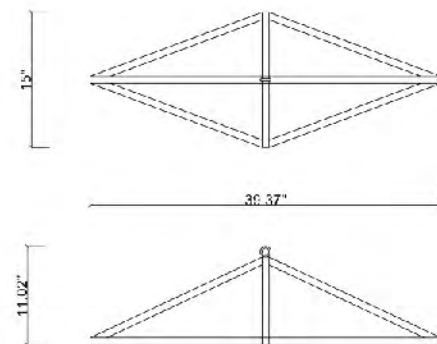

**ML927 GOLD**  
 SIZE:39.37"L×15"W×11.02"H  
 LAMP:36W/LED 3000K

**ML932 GOLD**  
 SIZE:36"D×18"H  
 LAMP:60W/LED 3000K

**ML927 SILVER**  
 SIZE:39.37"L×15"W×11.02"H  
 LAMP:36W/LED 3000K

**ML932 SILVER**  
 SIZE:36"D×18"H  
 LAMP:60W/LED 3000K