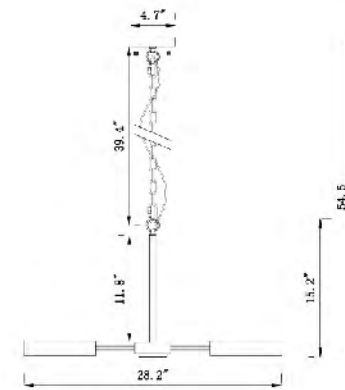

**MA10**  
SIZE:52"L×24"W ×36"H  
LAMP:6/60W/E26  
**MA10SN(SATIN NICKEL)NOT SHOWN W/CLEAR GLASS**

**MA10 BLK**  
SIZE:52"L×24"W×36"H  
LAMP:6/60W/E26

**MA08BLK**  
SIZE:9"D×60"H  
LAMP:1/60W/E26

**MA08SN**  
SIZE:9"D×60"H  
LAMP:1/60W/E26

**XCW7871-2**  
SIZE:5.9"W×8.27"D×23.6"H  
LAMP:13W/LED 2700K

**KD175182-4A**  
SIZE:46.85"L×3.5"W  
LAMP:40W/LED 3000K

**KD175182-4B**  
SIZE:46.85"L×3.5"W  
LAMP:40W/LED 3000K

**TR69C24BR**  
 SIZE:24.8"D×56.3"H  
 LAMP:4/60W/E26

TR69C24BR  
 E26×4 Max60W

**TR70C24BR**  
 SIZE:24.8"D×60.6"H  
 LAMP:6/60W/E26

TR70C24BR  
 E26×6 Max60W

**TR69C24CH**  
 SIZE:24.8"D×56.3"H  
 LAMP:4/60W/E26

TR69C24CH  
 E26×4 Max60W

**TR70C24CH**  
 SIZE:24.8"D×60.6"H  
 LAMP:6/60W/E26

TR70C24CH  
 E26×6 Max60W

**TR75C31BR**  
 SIZE:31.5"D×98.4"H  
 LAMP:10/60W/E26

**DU132C 28G**  
 SIZE:28.2"D×15.2"H  
 LAMP:6/60W/E26

**DU131C 22G**  
 SIZE:22.6"D×15.2"H  
 LAMP:3/60W/E26

**TR74C43BR**  
 SIZE:43.3"D×7.4"H  
 LAMP:8/60W/E26