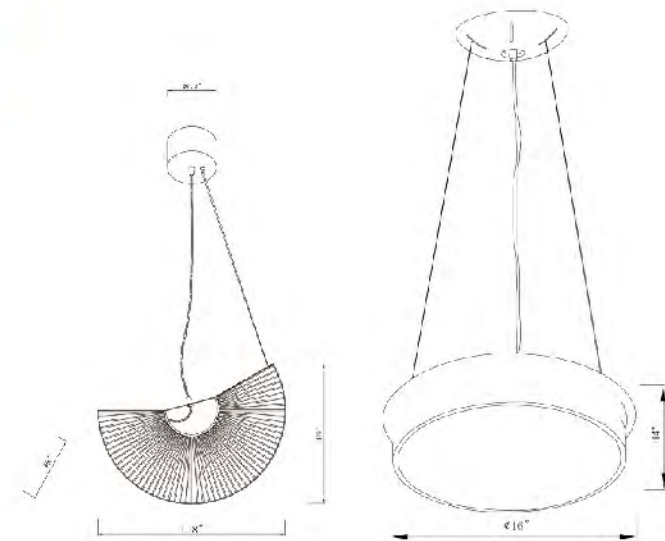

**SR21**  
 SIZE: 16"D×4"H  
 LAMP: 1/60W/E26

**BE07**  
 SIZE: 12"D  
 LAMP: 1/60W/E26

**BE06**  
 SIZE: 9.8"D  
 LAMP: 1/60W/E26

**BE08**  
 SIZE: 12"D  
 LAMP: 1/60W/E26

**BE04**  
 SIZE: 18"L×8"W×9"H  
 LAMP: 15W/LED