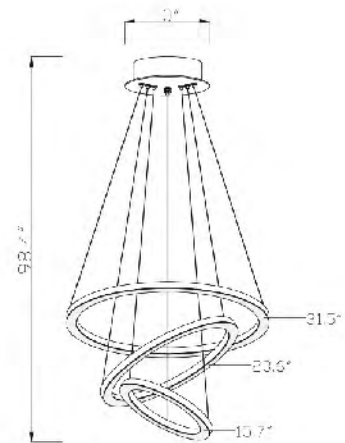

OC18C31G
LED 135W (Include)