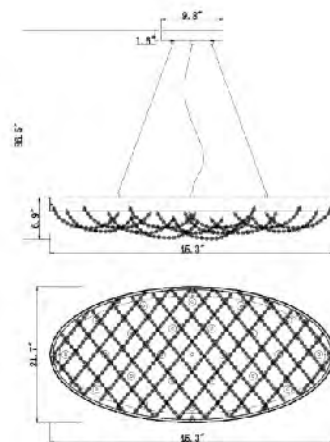

ZL27C45CO
ZL27C45CH
LED 72W (Include)