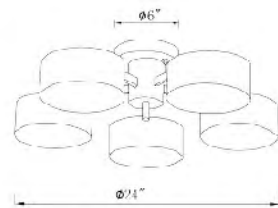

**BE11**  
 SIZE:24"D×7.4"H  
 LAMP:5/10W LED

**BE12 WITH PIPES**  
 SIZE:38"D×7.4"H  
 LAMP:10/10W LED

BE11 with pipes  
 LED 10W×5 (Include)

BE12 with pipes  
 LED 10W×10 (Include)

BE11  
 LED 10W×5 (Include)