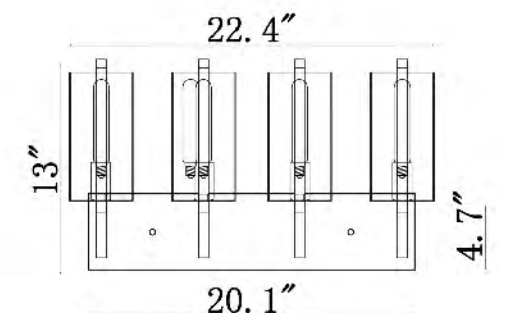

DU123
E12×4 Max40W