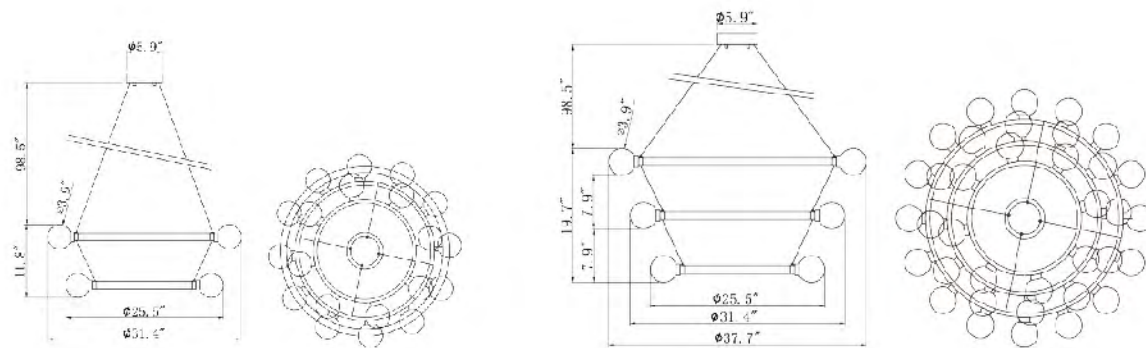

MU62
G9×20 Max5W(LED)

MU63
G9×36 Max5W(LED)