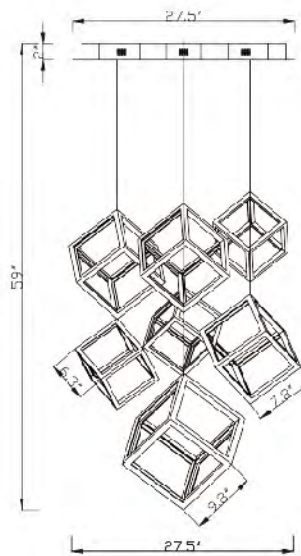

OC04C29G
OC04C29N
LED 165W 3000K (Include)