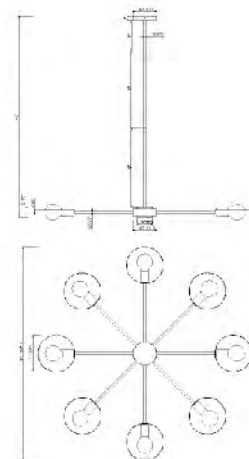

BE02  
 BE03  
 E26×5 Max60W

**BE02**  
 SIZE:37"D×21"H  
 LAMP:5/60W/E26

**DU03-3**  
SIZE:16.5"D×11"H  
LAMP:5/25W/E26

**DU02**  
SIZE:46.8"D×30.7"H  
LAMP:2/25W/E26

**DU03W**  
SIZE:8.7"W×5.7"D×19.8"H  
LAMP:2/25W/E26

**XCW7871-2**  
SIZE:5.9"W×8.27"D×23.6"H  
LAMP:13W/LED 2700K

**KD175182-4A**  
SIZE:46.85"L×3.5"W  
LAMP:40W/LED 3000K

**KD175182-4B**  
SIZE:46.85"L×3.5"W  
LAMP:40W/LED 3000K

**TR69C24BR**  
 SIZE:24.8"D×56.3"H  
 LAMP:4/60W/E26

TR69C24BR  
 E26×4 Max60W

**TR70C24BR**  
 SIZE:24.8"D×60.6"H  
 LAMP:6/60W/E26

TR70C24BR  
 E26×6 Max60W

**TR69C24CH**  
 SIZE:24.8"D×56.3"H  
 LAMP:4/60W/E26

TR69C24CH  
 E26×4 Max60W

**TR70C24CH**  
 SIZE:24.8"D×60.6"H  
 LAMP:6/60W/E26

TR70C24CH  
 E26×6 Max60W

**TR75C31BR**  
 SIZE:31.5"D×98.4"H  
 LAMP:10/60W/E26

**DU132C 28G**  
 SIZE:28.2"D×15.2"H  
 LAMP:6/60W/E26

**DU131C 22G**  
 SIZE:22.6"D×15.2"H  
 LAMP:3/60W/E26

**TR74C43BR**  
 SIZE:43.3"D×7.4"H  
 LAMP:8/60W/E26