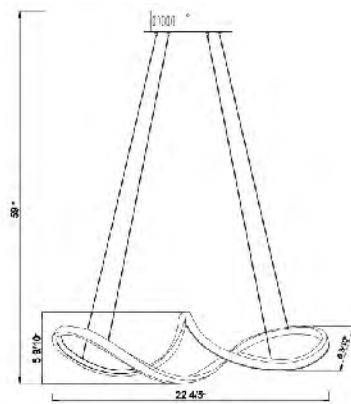

TR23
TR24
LED 20W 3000K (Include)