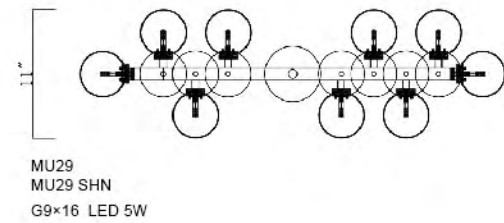

## Custom Lighting Manufacturing Picture

**MU28**  
 SIZE:26.8"D×10.1"H  
 LAMP:25/5W/G9 LED

**MU28 SHN**  
 SIZE:26.8"D×10.1"H  
 LAMP:25/5W/G9 LED

MU28  
 MU28 SHN  
 G9×25 LED 5W

**MU29 SHN**  
 SIZE:36.2"L×11"W×11"H  
 LAMP:16/5W/G9 LED