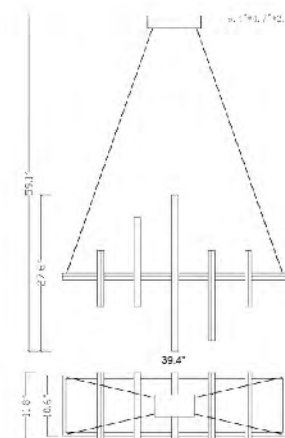

TR67C29CH  
 LED 36W (Include)

**ML03**  
 SIZE:39.4"W×11.8"D×15.7"H  
 LAMP:72W/LED 3000K

ML03  
 LED 72W (Include)

**ML02**  
 SIZE:39.4"W×11.8"D×27.6"H  
 LAMP:72W/LED 3000K

ML02  
 LED 72W (Include)

**TR05**  
SIZE:17.7"D×8.7"H  
LAMP:8/2.2W/LED 3000K