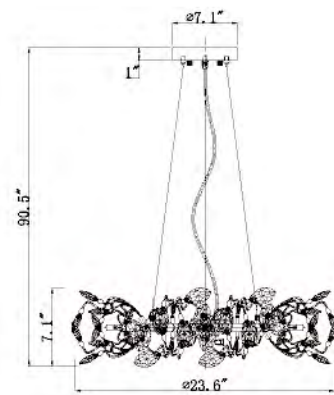

ZL22W12MN
E12×6 Max40W