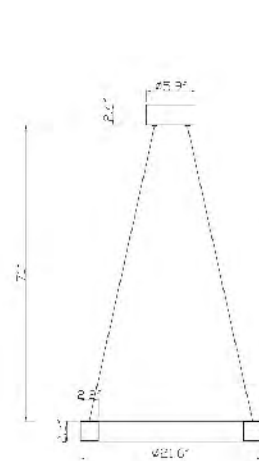

MU30C
LED 50W 3000K (Include)