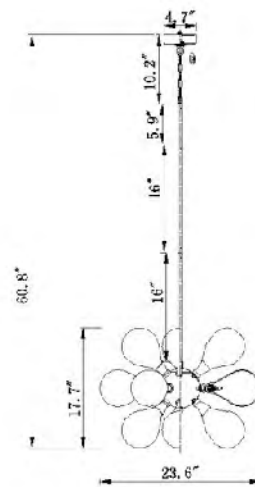

MSF06C 23G
MSF07C 23CH
G9×19 Max25W