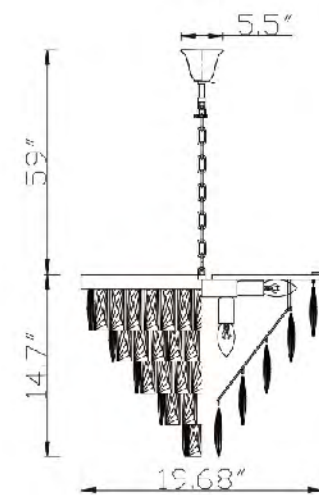

OC21C20G
E12×12 Max40W