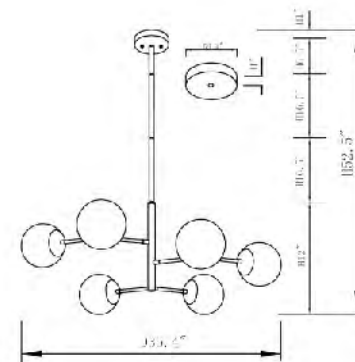

**DU100G**  
 SIZE:28"D×13"H  
 LAMP:3/40W/E12

**DU100 SHN**  
 SIZE:28"D×13"H  
 LAMP:3/40W/E12

DU100G  
 DU100 SHN  
 E12×3 Max40W

**DU104G**  
 SIZE:9.8"W×11.8"H×10"D  
 LAMP:1/40W/E12

**DU104 SHN**  
 SIZE:9.8"W×11.8"H×10"D  
 LAMP:1/40W/E12

DU111 SMK  
 E26×1 Max60W

**DU111 SMK**  
 SIZE:10.6"D×17.7"H  
 LAMP:1/60W/E26

**MU61**  
 SIZE:39.3"D×29.1"H  
 LAMP:9/5W/G9 LED

MU61  
 G9×9 LED 5W

**BE16**  
 SIZE:32"L×20"W×20"H  
 LAMP:6/20W/G9

BE16  
 G9×6 Max20W

BE15  
 G9×4 Max20W

**BE15**  
 SIZE:24"L×16"W×16"H  
 LAMP:4/20W/G9

**KJ02 (PENDANT LAMP)**  
 SIZE:35.4"D×12"H  
 LAMP:6/40W/E12

**KJ02CH (PENDANT LAMP)**  
 SIZE:35.4"D×12"H  
 LAMP:6/40W/E12

**KJ02 (CEILING LAMP)**  
 SIZE:35.4"D×13"H  
 LAMP:6/40W/E12

**KJ02CH (CEILING LAMP)**  
 SIZE:35.4"D×13"H  
 LAMP:6/40W/E12

KJ02 (PENDANT LAMP)  
 KJ02CH (PENDANT LAMP)  
 E12×6 Max40W

KJ02 (CEILING LAMP)  
 KJ02CH (CEILING LAMP)  
 E12×6 Max40W

**XCP7423-6**  
SIZE:35.4"Lx31.8"Wx31.5"H  
LAMP:6/3W/G4 120V 3000K