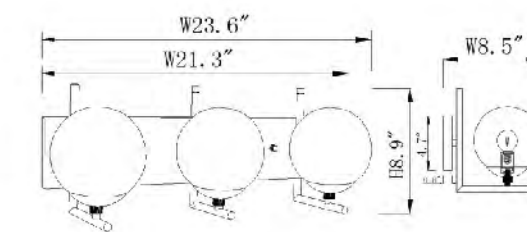

KJ01CH
E12×3 Max40W