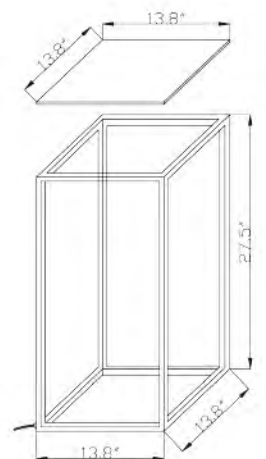

OC07ST14N
OC07ST14G
LED 56W 3000K (Include)