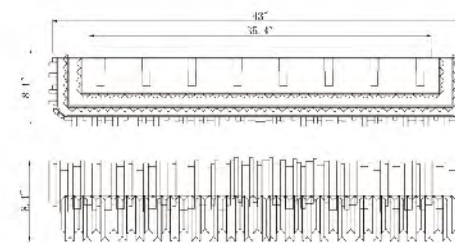

**MU11B-30 G**  
 SIZE:29.9"W×8.4"H×6.4"D  
 LAMP:5/5W/G9 LED  
 CLEAR CRYSTAL

**MU11B-18 CH**  
 SIZE:17.7"W×8.4"H×6.4"D  
 LAMP:3/5W/G9 LED  
 CLEAR CRYSTAL

**MU11B-18 G**  
 SIZE:17.7"W×8.4"H×6.4"D  
 LAMP:3/5W/G9 LED  
 CLEAR CRYSTAL