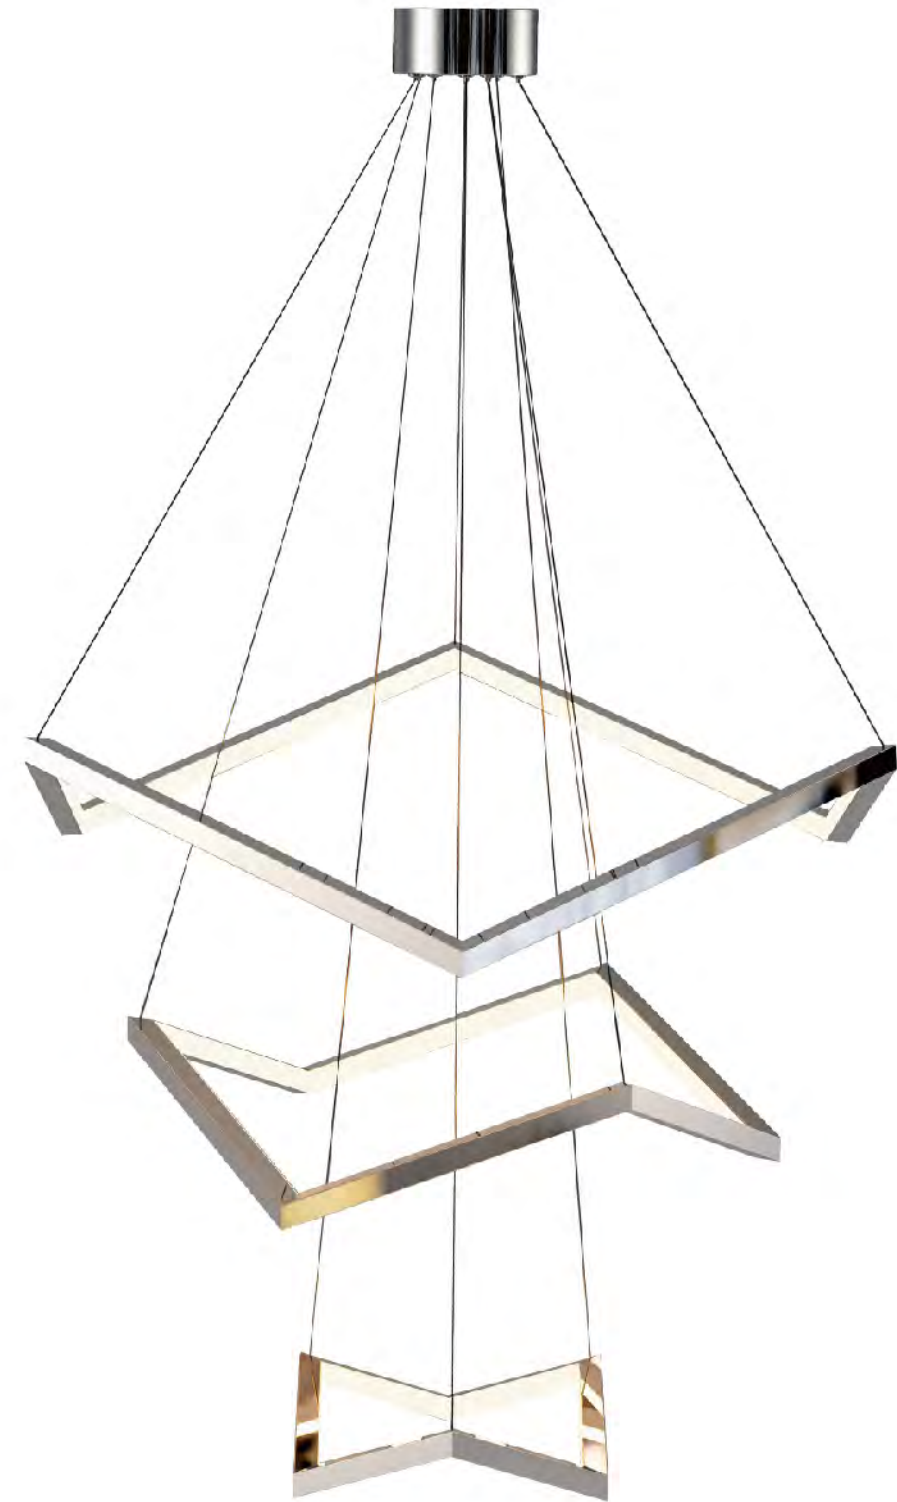

**ML927 GOLD**  
 SIZE:39.37"L×15"W×11.02"H  
 LAMP:36W/LED 3000K

**ML932 GOLD**  
 SIZE:36"D×18"H  
 LAMP:60W/LED 3000K

**ML927 SILVER**  
 SIZE:39.37"L×15"W×11.02"H  
 LAMP:36W/LED 3000K

**ML932 SILVER**  
 SIZE:36"D×18"H  
 LAMP:60W/LED 3000K

ML927 GOLD  
 ML927 SILVER  
 LED 36W (Include)

ML932 GOLD  
 ML932 SILVER  
 LED 60W (Include)

**ML935 GOLD**  
 SIZE:31.5"D×47.2"H  
 LAMP:36W/LED 3000K

ML935 GOLD  
 ML935 SILVER  
 LED 36W (Include)

**ML935 SILVER**  
 SIZE:31.5"D×47.2"H  
 LAMP:36W/LED 3000K

**ML970-1 GOLD**  
 SIZE:27.8"L×32.1"W×37.2"H  
 LAMP:36W/LED 3000K

**ML970-2 GOLD**  
 SIZE:22.3"L×25.7"W×30.4"H  
 LAMP:36W/LED 3000K

**ML01**  
 SIZE:20.8"W×18"D×25.5"H  
 LAMP:35W/LED 3000K

**ML971-1 GOLD**  
 SIZE:28"L×19"W×31"H  
 LAMP:36W/LED 3000K

**ML970-1 SILVER**  
 SIZE:27.8"L×32.1"W×37.2"H  
 LAMP:36W/LED 3000K

ML970-1 SILVER  
 LED 36W (Include)

**ML970-2 SILVER**  
 SIZE:22.3"L×25.7"W×30.4"H  
 LAMP:36W/LED 3000K

ML970-2 SILVER  
 LED 36W (Include)