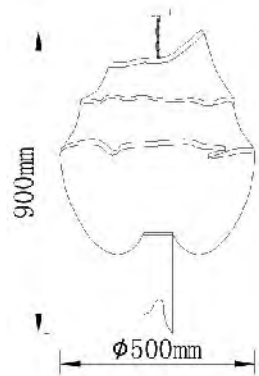

**H0152C(OVAL SHAPE)**  
SIZE:35.5"L×24"W×31.5"H  
LAMP:8/40W/E12  
ALUMINIUM CHAIN

**H0152-C**  
SIZE:35.5"L×24"W×31.5"H  
LAMP:8/40W/E12

**KH0151C**  
 SIZE:19.7"D×35.5"H  
 LAMP:6/40W/E12  
 IRON CHAIN