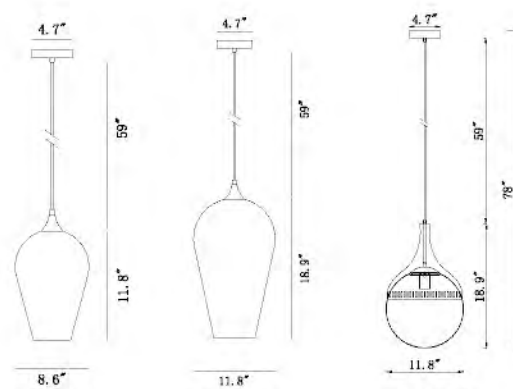

DU142P8CH
E26×1 Max60W

DU143P11CH
E26×1 Max60W

DU141P11G
E26×1 Max60W