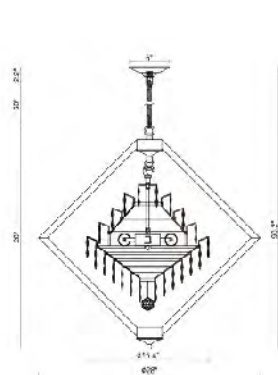

LA15
E12×4 Max25W