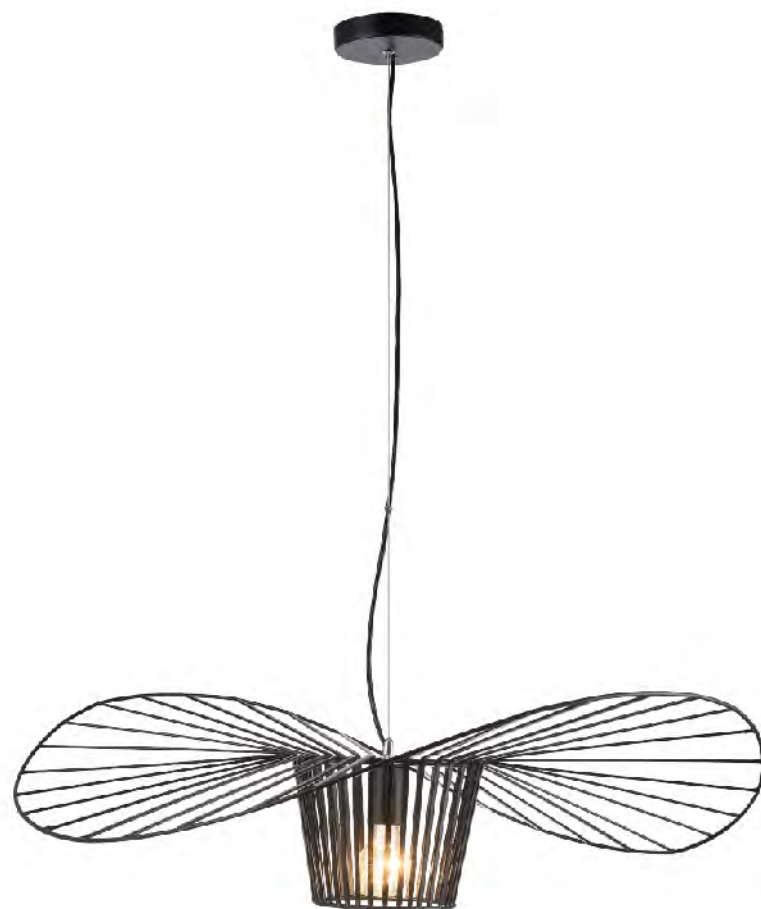

ONEP4CUS
SIZE:35.5"D×18"H
LAMP:1/60W/E26
**BLACK FIBERGLASS W/
WHITE CAST PLASTER INSIDE**

CP06
SIZE:43.9"L×3.1"D
LAMP:2/35W/GU10
BLACK&GOLD

CP05
SIZE:6.2"W×43.9"L×3.9"D
LAMP:4/35W/GU10
BLACK&GOLD

DS10
SIZE:31"D×9"H
LAMP:1/60W/E26
BLACK WIRE FRAME

ONEP4CUS
E26×1 Max60W

DS10
E26×1 Max60W