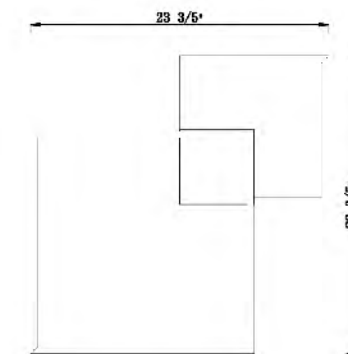

TR40
LED 27W 3000K (Include)