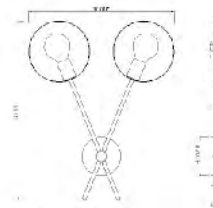

TR72W17BR
E26×2 MAX60W