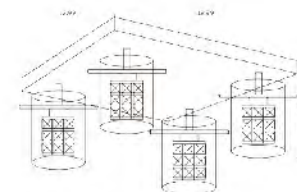

ZP47
G9x4 Max40W