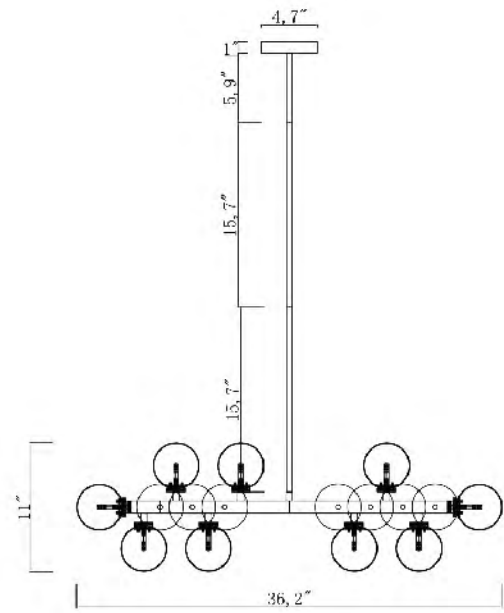

## Custom Lighting Manufacturing Picture

**MU28**  
 SIZE:26.8"D×10.1"H  
 LAMP:25/5W/G9 LED

**MU28 SHN**  
 SIZE:26.8"D×10.1"H  
 LAMP:25/5W/G9 LED

MU28  
 MU28 SHN  
 G9×25 LED 5W

**MU29 SHN**  
 SIZE:36.2"L×11"W×11"H  
 LAMP:16/5W/G9 LED

**MU29**  
 SIZE:36.2"L×11"W×11"H  
 LAMP:16/5W/G9 LED

**MU62**  
 SIZE:31.4"D+25.5"D×11.8-98.5"H  
 LAMP:20/5W/G9 LED

MU62  
 G9×20 Max5W(LED)

MU63  
 G9×36 Max5W(LED)

**MU63**  
 SIZE:37.7"D+31.4"D+25.5"D×19.7-98.5"H  
 LAMP:36/5W/G9 LED

**DU100G**  
 SIZE:28"D×13"H  
 LAMP:3/40W/E12

**DU100 SHN**  
 SIZE:28"D×13"H  
 LAMP:3/40W/E12

DU100G  
 DU100 SHN  
 E12×3 Max40W

**DU104G**  
 SIZE:9.8"W×11.8"H×10"D  
 LAMP:1/40W/E12

**DU104 SHN**  
 SIZE:9.8"W×11.8"H×10"D  
 LAMP:1/40W/E12

**DU104 BLK**  
 SIZE:9.8"W×11.8"H×10"D  
 LAMP:1/40W/E12

DU104G  
 DU104 SHN  
 DU104 BLK  
 E12×1 Max40W

**DU73**  
 SIZE: 10.6"W x 7.9"D x 22.6"H  
 LAMP: 1/40W/E12

**DU73SN**  
 SIZE: 10.6"W x 7.9"D x 22.6"H  
 LAMP: 1/40W/E12