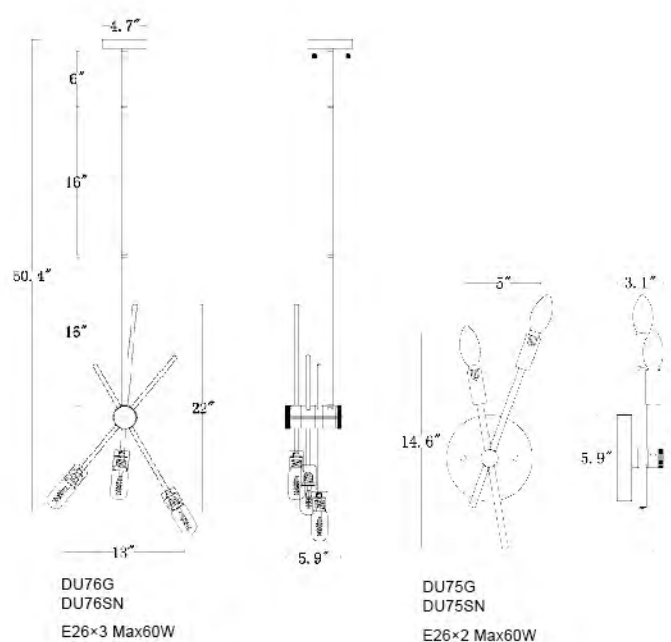

**KE145MB/L 17B**  
 SIZE:13.8"D×4.8"H  
 LAMP:1/60W/E26

**TR78C39BR**  
 SIZE:39.4"D×15.4"H  
 LAMP:8/60W/E26

TR78C39BR  
 E26×8 Max60W

**TR77C35BR**  
 SIZE:35"D×11.2"H  
 LAMP:6/60W/E26

**TR76C30BR**  
 SIZE:31"D×7.3"H  
 LAMP:4/60W/E26

TR76C30BR  
 E26×4 Max60W

TR77C35BR  
 E26×6 Max60W

**TR76C30CH**  
 SIZE:31"D×7.3"H  
 LAMP:4/60W/E26

TR76C30CH  
 E26×4 Max60W

**TR77C35CH**  
 SIZE:35"D×11.2"H  
 LAMP:6/60W/E26

TR77C35CH  
 E26×6 Max60W

**DU76G**  
 SIZE:5.9"D×13"W×22"H  
 LAMP:3/60W/E26

**DU76SN**  
 SIZE:5.9"D×13"W×22"H  
 LAMP:3/60W/E26

**DU75SN**  
 SIZE:3.1"D×5"W×14.6"H  
 LAMP:2/40W/E12

**DU75G**  
 SIZE:3.1"D×5"W×14.6"H  
 LAMP:2/40W/E12

**DU77G**  
 SIZE:26.4"D×5.9"H  
 LAMP:6/60W/E26

**DU77SN**  
 SIZE:26.4"D×5.9"H  
 LAMP:6/60W/E26

DU77G  
 DU77SN  
 E26×6 Max60W

**DU105G**  
 SIZE:50.6"L×9"W×8.6"H  
 LAMP:11/60W/E26

**DU105 SHN**  
 SIZE:50.6"L×9"W×8.6"H  
 LAMP:11/60W/E26