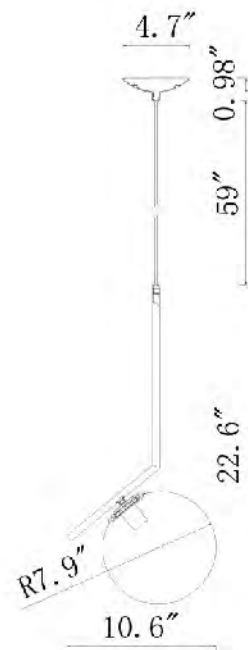

**DU100G**  
 SIZE:28"D×13"H  
 LAMP:3/40W/E12

**DU100 SHN**  
 SIZE:28"D×13"H  
 LAMP:3/40W/E12

DU100G  
 DU100 SHN  
 E12×3 Max40W

**DU104G**  
 SIZE:9.8"W×11.8"H×10"D  
 LAMP:1/40W/E12

**DU104 SHN**  
 SIZE:9.8"W×11.8"H×10"D  
 LAMP:1/40W/E12

**DU104 BLK**  
 SIZE:9.8"W×11.8"H×10"D  
 LAMP:1/40W/E12

DU104G  
 DU104 SHN  
 DU104 BLK  
 E12×1 Max40W

**DU73**  
 SIZE: 10.6"W x 7.9"D x 22.6"H  
 LAMP: 1/40W/E12

**DU73SN**  
 SIZE: 10.6"W x 7.9"D x 22.6"H  
 LAMP: 1/40W/E12

DU73  
 DU73SN  
 E12x1 Max40W

DU73L  
 E26x1 Max60W

DU72  
 DU72SN  
 E12x1 Max40W

**DU73L**  
 SIZE: 16.6"W x 11.8"D x 26.7"H  
 LAMP: 1/60W/E26

**DU72SN**  
 SIZE: 11"W x 7.9"D x 8.8"H  
 LAMP: 1/40W/E12

**DU72**  
 SIZE: 11"W x 7.9"D x 8.8"H  
 LAMP: 1/40W/E12

**DU71**  
 SIZE: 15.7"W×11.8"D×64.3"H  
 LAMP: 1/60W/E26

**DU71SN**  
 SIZE: 15.7"W×11.8"D×64.3"H  
 LAMP: 1/60W/E26

DU71  
 DU71SN  
 E26×1 Max60W