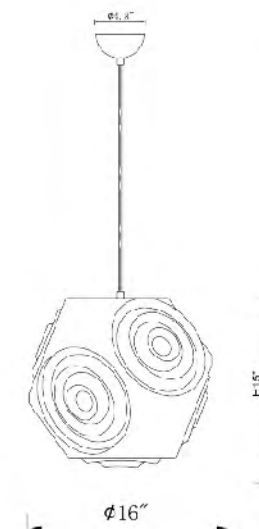

BE05
E26×1 Max60W