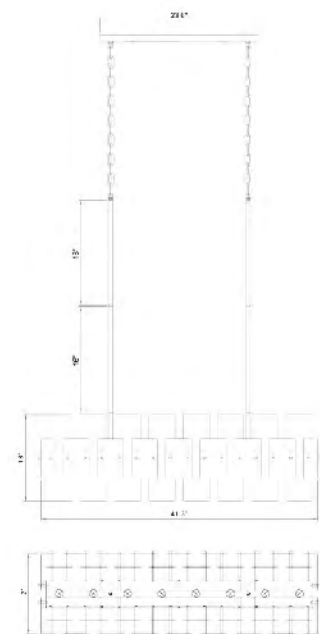

FL34
FL34SN
E12×16 Max40W