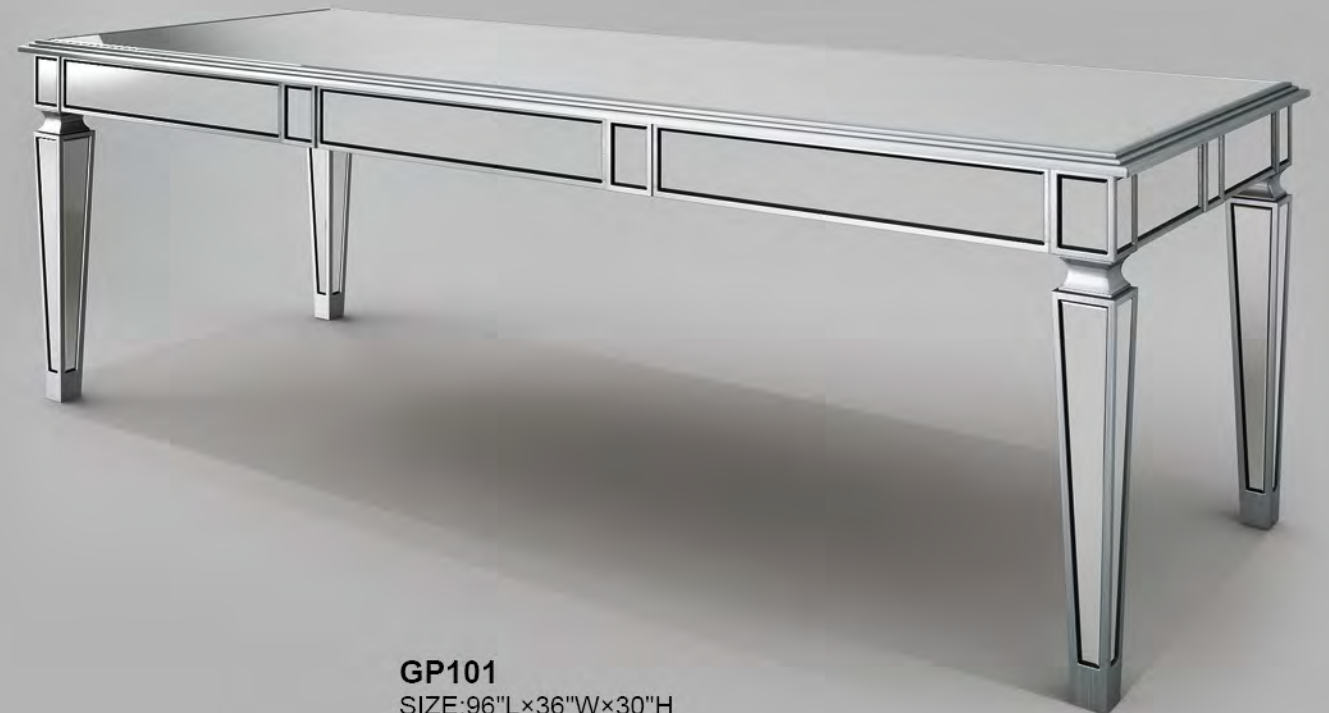

GP101
SIZE:96"L×36"W×30"H
MIRROR