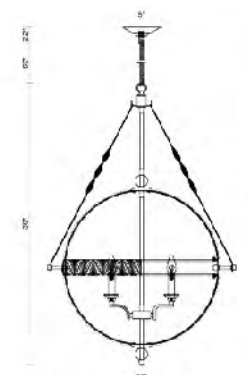

LA18
E12×6 Max40W