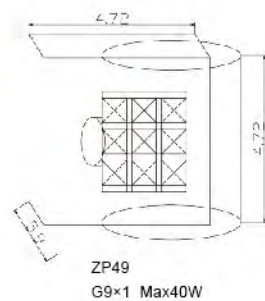

ZP49
SIZE: 5.9"D x 4.72"W x 4.72"H
LAMP: 1/40W/G9

ZP49
G9x1 Max40W