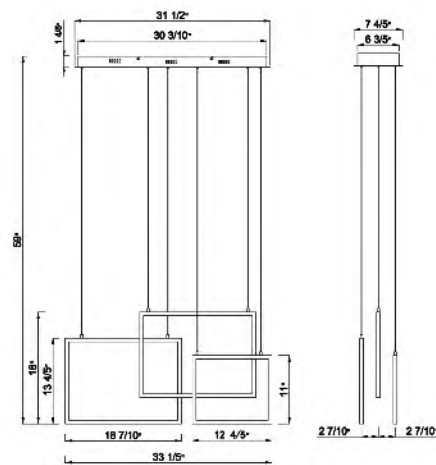

**NL41 CH**  
 SIZE:25.59"D×25.59"H  
 LAMP:70W/LED 3000K

NL41 CH  
 LED 70W 3000K (Include)

**NL39 CH**  
 SIZE:17.32"D×17.32"H  
 LAMP:48W/LED 3000K

NL39 CH  
 LED 48W 3000K (Include)

**TR36 GD**  
 SIZE:33.2"L×7.8"W×18"H  
 LAMP:50W/LED 3000K

TR36 GD  
 LED 50W 3000K (Include)

**TR37 GD**  
 SIZE:23.2"L×7.5"W×74.6"H  
 LAMP:50W/LED 3000K

TR37 GD  
 LED 50W 3000K (Include)

**TR36**  
 SIZE:33.2"L×7.8"W×18"H  
 LAMP:50W/LED 3000K

TR36  
 LED 50W 3000K (Include)

**TR38 GD**  
 SIZE:25.6"L×19.6"W×7.5"H  
 LAMP:36W/LED 3000K

TR38 GD  
 LED 36W 3000K (Include)

**TR39 GD**  
 SIZE:24.2"L×7.25"H  
 LAMP:40W/LED 3000K

TR39 GD  
 LED 40W 3000K (Include)

**TR40 GD**  
 SIZE:23.6"L×5.9"H  
 LAMP:27W/LED 3000K