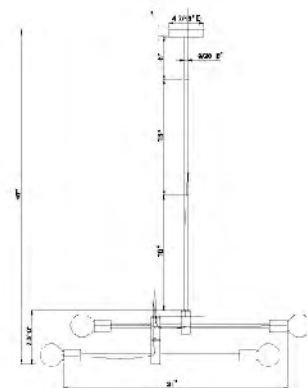

TR76C30CH
E26×4 Max60W