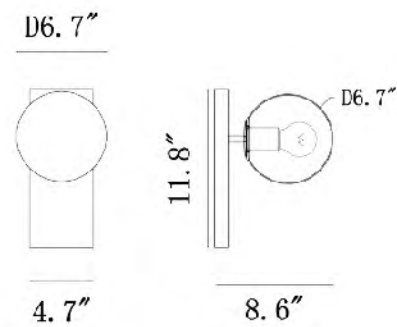

TM17
TM17 SHN
E12×1 Max40W