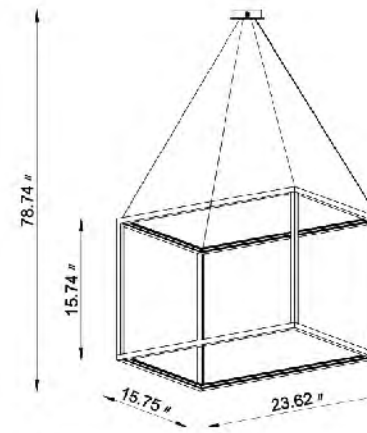

**TR34**  
 SIZE:48"L×18"W×18"H  
 LAMP:80W/LED 3000K DIMMABLE

TR34  
 LED 80W 3000K (Include)

NL40X  
 LED 80W 3000K (Include)

**NL40**  
 SIZE:23.62"L×15.75"W×15.74"H  
 LAMP:48W/LED 3000K  
 NL40 CH (SHINY NICKEL) NOT SHOWN