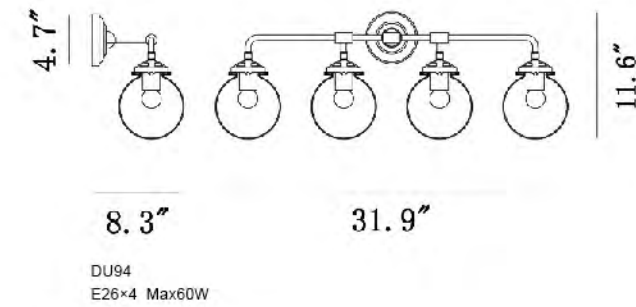

**DU100G**  
 SIZE:28"D×13"H  
 LAMP:3/40W/E12

**DU100 SHN**  
 SIZE:28"D×13"H  
 LAMP:3/40W/E12

DU100G  
 DU100 SHN  
 E12×3 Max40W

**DU104G**  
 SIZE:9.8"W×11.8"H×10"D  
 LAMP:1/40W/E12

**DU104 SHN**  
 SIZE:9.8"W×11.8"H×10"D  
 LAMP:1/40W/E12

**DU01**  
SIZE:55.5"D×34.6"H  
LAMP:21/25W/E26

**DU03GD**  
SIZE:39.3"D×18.7"H  
LAMP:10/25W/E26

**DU03**  
SIZE:39.3"D×18.7"H  
LAMP:10/25W/E26

DU03W  
E26×2 Max25W

DU03-3  
E26×5 Max25W

DU03  
DU03GD  
E26×10 Max25W

DU02  
E26×15 Max25W

DU01  
E26×21 Max25W

**DU103**  
 SIZE:20.9"D×16.5"H  
 LAMP:10/40W/E12

**DU102**  
 SIZE:20.9"D×16.5"H  
 LAMP:10/40W/E12

DU102  
 DU103  
 E12×10 Max40W

DU109  
 E26×8 Max60W

**DU109**  
 SIZE:18.1"D×35.4"H  
 LAMP:8/60W/E26

**DU93**  
 SIZE:34.9"D×25.8"H  
 LAMP:8/40W/E12

**DU94**  
 SIZE:31.9"L×8.3"W×11.6"H  
 LAMP:4/60W/E26

**CL02**  
 SIZE:34.9"D×25.8"H  
 LAMP:8/40W/E12

DU93  
 CL02  
 E12×8 Max40W

**DU95**  
 SIZE:14.6"L×7.5"W×11.2"H  
 LAMP:2/60W/E26