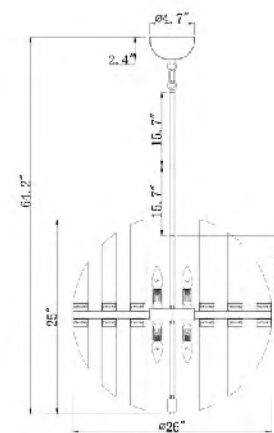

ZL28C25CO
ZL28C25CH
E12×10 Max40W