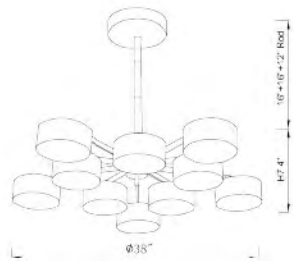

BE12 with pipes
LED 10W×10 (Include)