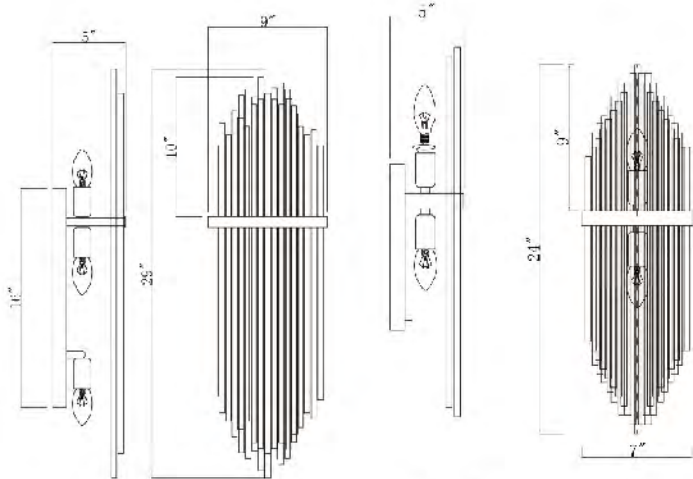

MU25
E12×3 Max40W

MU25S
MU25S CH
E12×2 Max40W