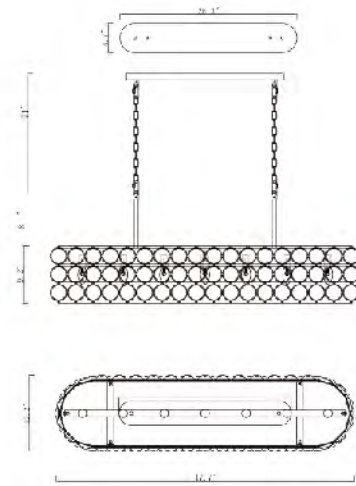

MU72
E12×7 Max40W