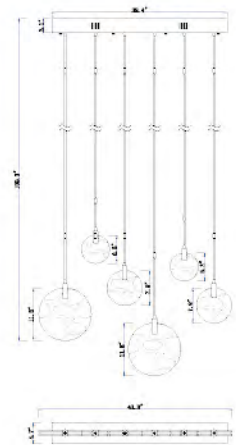

**MA11X SN**  
SIZE:85"L×33"W×22"H  
LAMP:8/60W/E26

**MA11X G**  
SIZE:85"L×33"W×22"H  
LAMP:8/60W/E26

**BE01**  
 SIZE:42"D×33"H  
 LAMP:10/60W/E26

BE01  
 E26×10 Max60W

**BE03**  
 SIZE:37"D×21"H  
 LAMP:5/60W/E26

BE02  
 BE03  
 E26×5 Max60W

**BE02**  
 SIZE:37"D×21"H  
 LAMP:5/60W/E26

**DU03-3**  
SIZE:16.5"D×11"H  
LAMP:5/25W/E26

**DU02**  
SIZE:46.8"D×30.7"H  
LAMP:2/25W/E26

**DU03W**  
SIZE:8.7"W×5.7"D×19.8"H  
LAMP:2/25W/E26

**DU33SN**  
SIZE:39.4"L×13.8"W×20"H  
LAMP:42/40W/E12

**BU01C43G**  
 SIZE:43.3"L×12.6"W×57"H  
 LAMP:4/5W/GU10+26/3W/LED DIMMABLE

BU01C43G  
 BU01C43G ROSE GOLD  
 LED 98W (Include)

**BU02C45G**  
 SIZE:45.2"L×13.7"W×59"H  
 LAMP:10/3W/GU10 LED

BU02C45G  
 GU10×10 LED 3W

**BU06C43G**  
 SIZE:43.3"Lx4.7"Wx32.6"H  
 LAMP:3/5W GU10+50W/LED 2700K DIMMABLE  
 LENS:ALABASTER STONE

BU06C43G  
 BU06C43CH  
 LED 50W (Include)

**BU06C43CH**  
 SIZE:43.3"Lx4.7"Wx32.6"H  
 LAMP:3/5W GU10+50W/LED 2700K DIMMABLE  
 LENS:ALABASTER STONE