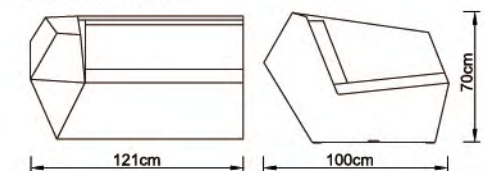

INDOOR/OUTDOOR USE COLOR CHANGING

Plastic shade
Remote control
LED RGBW 5W

A++ A+ A

E27 Max 20W

A

Plastic shade
Remote control
LED RGBW 5-10 W

A++ A+ A

INDOOR/OUTDOOR USE
FURNITURE

COLOR CHANGING

Plastic shade
Remote control
LED RGBW 5-10 W

A++ A+ A

ZP115D