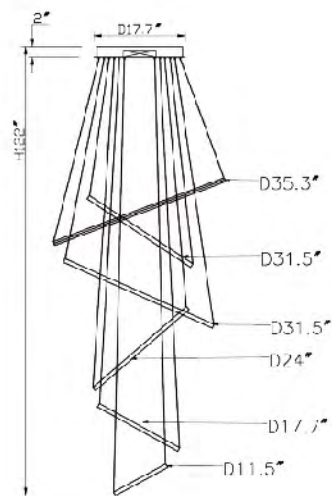

TR35
LED 228W 3000K