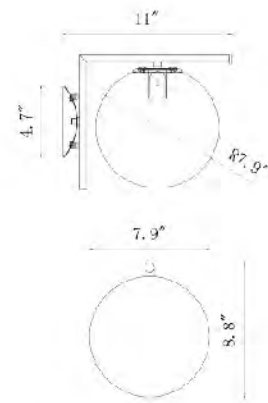

**DU100G**  
 SIZE:28"D×13"H  
 LAMP:3/40W/E12

**DU100 SHN**  
 SIZE:28"D×13"H  
 LAMP:3/40W/E12

DU100G  
 DU100 SHN  
 E12×3 Max40W

**DU104G**  
 SIZE:9.8"W×11.8"H×10"D  
 LAMP:1/40W/E12

**DU104 SHN**  
 SIZE:9.8"W×11.8"H×10"D  
 LAMP:1/40W/E12

**DU104 BLK**  
 SIZE:9.8"W×11.8"H×10"D  
 LAMP:1/40W/E12

DU104G  
 DU104 SHN  
 DU104 BLK  
 E12×1 Max40W

**DU73**  
 SIZE: 10.6"W x 7.9"D x 22.6"H  
 LAMP: 1/40W/E12

**DU73SN**  
 SIZE: 10.6"W x 7.9"D x 22.6"H  
 LAMP: 1/40W/E12

DU73  
 DU73SN  
 E12x1 Max40W

DU73L  
 E26x1 Max60W

DU72  
 DU72SN  
 E12x1 Max40W

**DU73L**  
 SIZE: 16.6"W x 11.8"D x 26.7"H  
 LAMP: 1/60W/E26

**DU72SN**  
 SIZE: 11"W x 7.9"D x 8.8"H  
 LAMP: 1/40W/E12

**DU72**  
 SIZE: 11"W x 7.9"D x 8.8"H  
 LAMP: 1/40W/E12

**DU71**  
 SIZE: 15.7"W×11.8"D×64.3"H  
 LAMP: 1/60W/E26

**DU71SN**  
 SIZE: 15.7"W×11.8"D×64.3"H  
 LAMP: 1/60W/E26

DU71  
 DU71SN  
 E26×1 Max60W