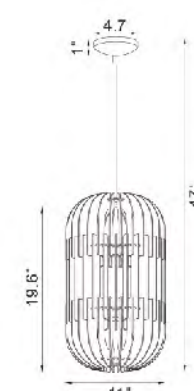

JU04P11WH
E26×1 Max60W