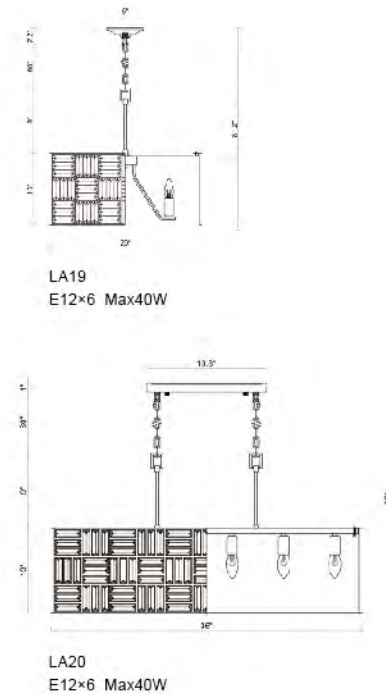

LA19
SIZE:20"D×10"H
LAMP:6/40W/E12
CLEAR&SMOKY CRYSTAL