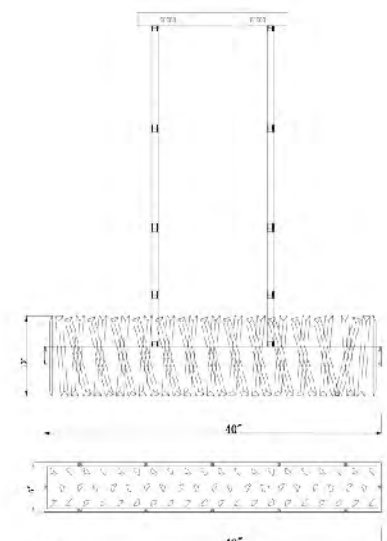

LX63ST
LED 92W