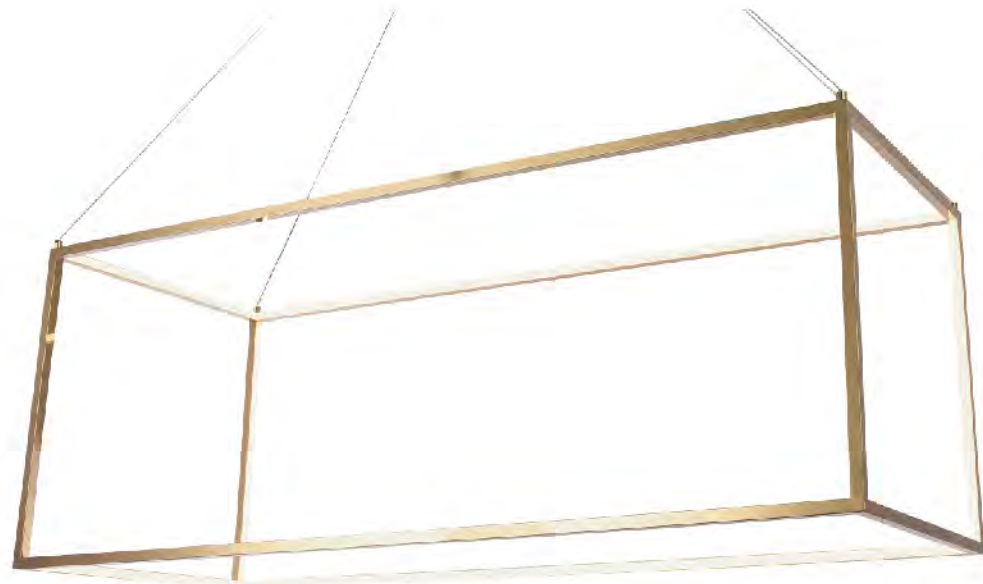

**NL44CH**  
 SIZE:66.14"L×31.49"W×22"H  
 LAMP:95W/LED 3000K

NL44G-S  
 NL44CH-S  
 LED 80W 3000K (Include)

NL44GD  
 NL44CH  
 LED 95W 3000K (Include)

**NL40X**  
 SIZE:72"L×15"W×15"H  
 LAMP:80W/LED 3000K DIMMABLE