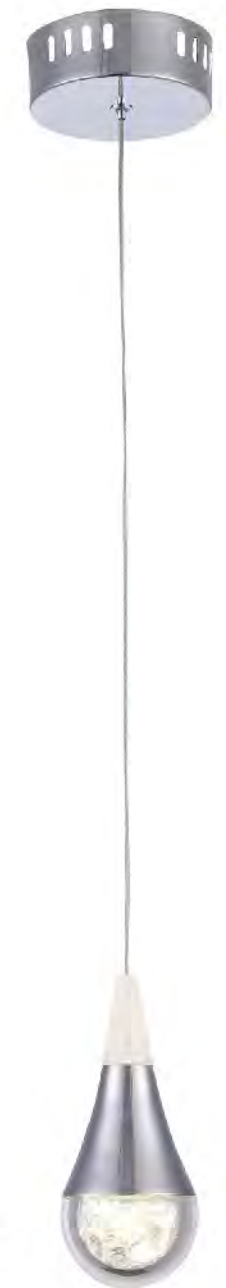

TR33
SIZE: 3.5"D x 6.6"H
LAMP: 4W/LED 4000K