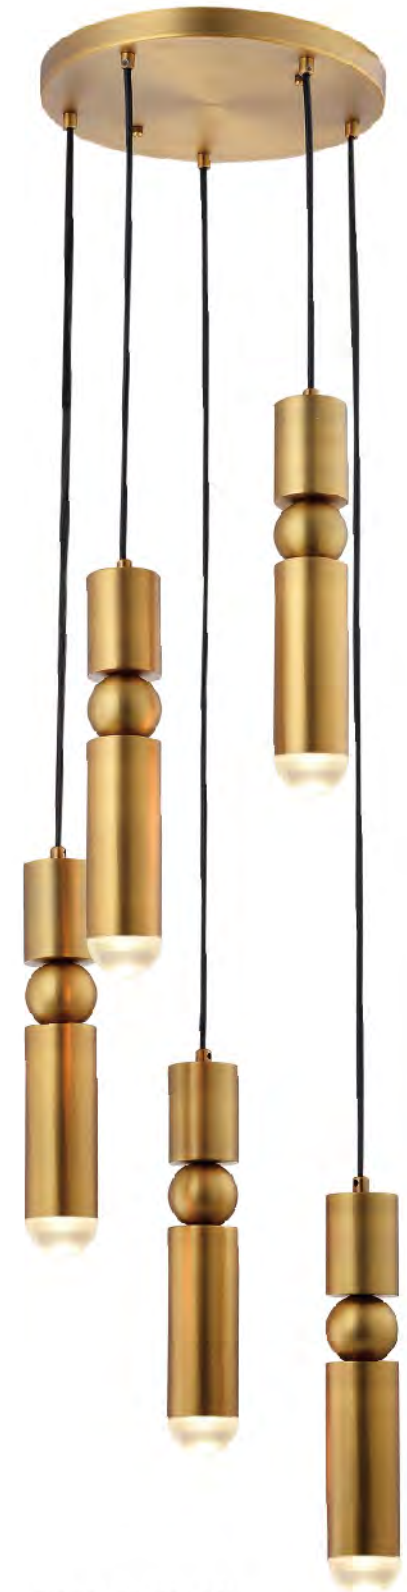

KB6001-5P AB
SIZE:11.8"D×14"H
LAMP:5/5W/GU10 LED