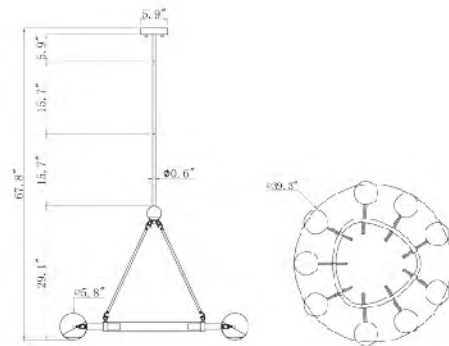

**DU144C33G**  
 SIZE:33.8"L×17.7"D×14.9"H  
 LAMP:24/5W/G9 LED(NOT INCLUDE)

**DU144C33CH**  
 SIZE:33.8"L×17.7"D×14.9"H  
 LAMP:24/5W/G9 LED(NOT INCLUDE)

DU144C33G  
 DU144C33CH  
 G9×24 Max20W

**TD31C23AB**  
 SIZE:23"D×21"H  
 LAMP:6/40W/E12

**DU110SMK**  
 SIZE:9.4"D×19.3"H  
 LAMP:1/60W/E26

**DU110COG**  
 SIZE:9.4"D×19.3"H  
 LAMP:1/60W/E26

**BU03C23BR**  
 SIZE:23.6"D×13.78"H  
 LAMP:24/3W/G9 LED

BU03C23BR  
 LED 24×3W LED G9

DU110COG  
 DU110SMK  
 E26×1 Max60W

DU111 SMK  
 E26×1 Max60W

**DU111 SMK**  
 SIZE:10.6"D×17.7"H  
 LAMP:1/60W/E26

**MU61**  
 SIZE:39.3"D×29.1"H  
 LAMP:9/5W/G9 LED

MU61  
 G9×9 LED 5W

**BE16**  
 SIZE:32"L×20"W×20"H  
 LAMP:6/20W/G9

BE16  
 G9×6 Max20W

BE15  
 G9×4 Max20W

**BE15**  
 SIZE:24"L×16"W×16"H  
 LAMP:4/20W/G9

**KJ02 (PENDANT LAMP)**  
 SIZE:35.4"D×12"H  
 LAMP:6/40W/E12

**KJ02CH (PENDANT LAMP)**  
 SIZE:35.4"D×12"H  
 LAMP:6/40W/E12

**KJ02 (CEILING LAMP)**  
 SIZE:35.4"D×13"H  
 LAMP:6/40W/E12