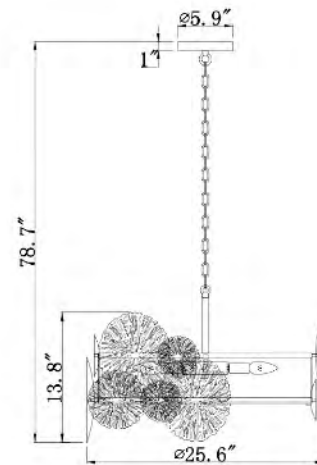

ZL25C25CO
E12×9 Max40W