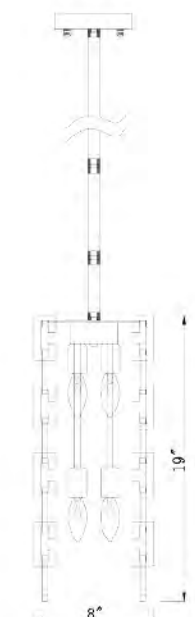

LX54 PCH
LX54 PAB
LX54 P CL+FST
E12×4 Max40W