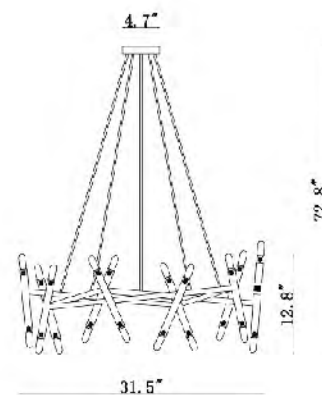

**DU76G**  
 SIZE:5.9"D×13"W×22"H  
 LAMP:3/60W/E26

**DU76SN**  
 SIZE:5.9"D×13"W×22"H  
 LAMP:3/60W/E26

**DU75SN**  
 SIZE:3.1"D×5"W×14.6"H  
 LAMP:2/40W/E12

**DU75G**  
 SIZE:3.1"D×5"W×14.6"H  
 LAMP:2/40W/E12

**DU77G**  
 SIZE:26.4"D×5.9"H  
 LAMP:6/60W/E26

**DU77SN**  
 SIZE:26.4"D×5.9"H  
 LAMP:6/60W/E26

DU77G  
 DU77SN  
 E26×6 Max60W

**DU105G**  
 SIZE:50.6"L×9"W×8.6"H  
 LAMP:11/60W/E26

**DU105 SHN**  
 SIZE:50.6"L×9"W×8.6"H  
 LAMP:11/60W/E26

DU105G  
 DU105 SHN  
 E26×11 Max60W

**TM01 CUS**  
 SIZE:55.1"D×13.8"H  
 LAMP:32/4W/E12 LED T25 2700K

**LX53**  
 SIZE:48"D×14"H  
 LAMP:20/25W/G9

TM01 CUS  
 E12×32 LED 4W

**TM02 BLK**  
 SIZE:31.5"D×12.8"H  
 LAMP:20/4W/E12 LED T25 2700K

**TM02**  
 SIZE:31.5"D×12.8"H  
 LAMP:20/4W/E12 LED T25 2700K

**TM01**  
 SIZE:31.5"D×12.8"H  
 LAMP:20/4W/E12 LED T25 2700K

TM01  
 TM02  
 TM02 BLK  
 E12×20 LED 4W

**ZL30C27CH**  
 SIZE:27.6"D×22.2"H  
 LAMP:8/40W/E12