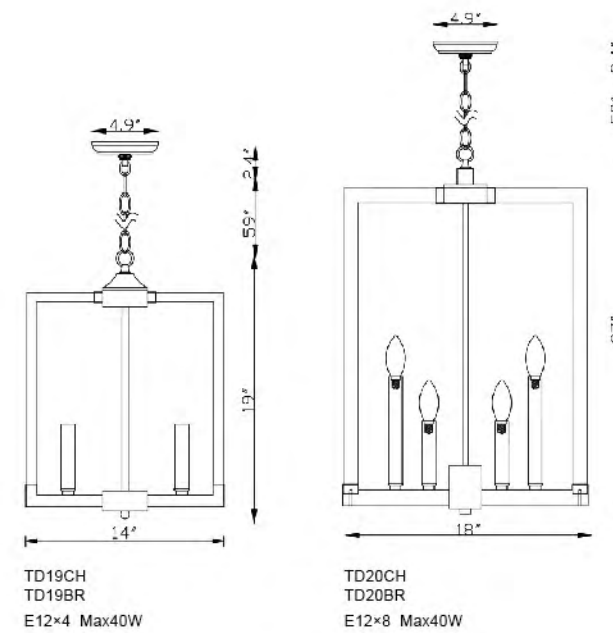

**TD19BR**  
 SIZE: 14"D x 19"H  
 LAMP: 4/40W/E12  
 CLEAR ACRYLIC/GOLD FRAME

**TD20CH**  
 SIZE: 18"D x 27"H  
 LAMP: 8/40W/E12  
 CLEAR ACRYLIC/CHROME FRAME

**TD19CH**  
 SIZE: 14"D x 19"H  
 LAMP: 4/40W/E12  
 CLEAR ACRYLIC/CHROME FRAME