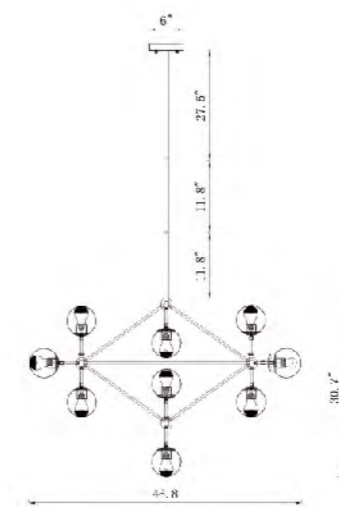

**MA11X SN**  
SIZE:85"L×33"W×22"H  
LAMP:8/60W/E26

**MA11X G**  
SIZE:85"L×33"W×22"H  
LAMP:8/60W/E26

**BE01**  
 SIZE:42"D×33"H  
 LAMP:10/60W/E26

BE01  
 E26×10 Max60W

**BE03**  
 SIZE:37"D×21"H  
 LAMP:5/60W/E26

BE02  
 BE03  
 E26×5 Max60W

**BE02**  
 SIZE:37"D×21"H  
 LAMP:5/60W/E26

**DU03-3**  
SIZE:16.5"D×11"H  
LAMP:5/25W/E26

**DU02**  
SIZE:46.8"D×30.7"H  
LAMP:2/25W/E26

**DU03W**  
SIZE:8.7"W×5.7"D×19.8"H  
LAMP:2/25W/E26

**DU01**  
SIZE:55.5"D×34.6"H  
LAMP:21/25W/E26

**DU03GD**  
SIZE:39.3"D×18.7"H  
LAMP:10/25W/E26

**DU03**  
SIZE:39.3"D×18.7"H  
LAMP:10/25W/E26

DU03W  
E26×2 Max25W

DU03-3  
E26×5 Max25W

DU03  
DU03GD  
E26×10 Max25W

**DU93**  
 SIZE:34.9"D×25.8"H  
 LAMP:8/40W/E12

**DU94**  
 SIZE:31.9"L×8.3"W×11.6"H  
 LAMP:4/60W/E26

**CL02**  
 SIZE:34.9"D×25.8"H  
 LAMP:8/40W/E12

DU93  
 CL02  
 E12×8 Max40W

**DU95**  
 SIZE:14.6"L×7.5"W×11.2"H  
 LAMP:2/60W/E26