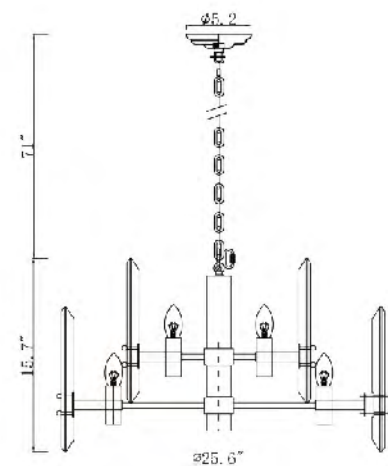

MU56
MU56 C25G
E12×12 Max40W