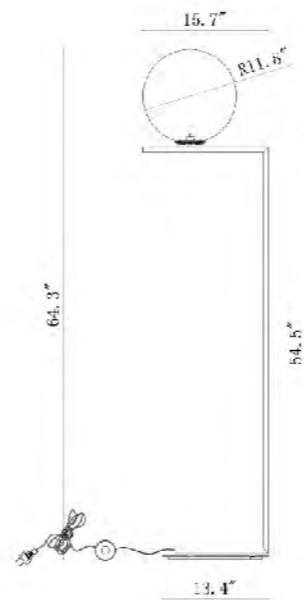

**DU104 BLK**  
 SIZE:9.8"W×11.8"H×10"D  
 LAMP:1/40W/E12

DU104G  
 DU104 SHN  
 DU104 BLK  
 E12×1 Max40W

**DU73**  
 SIZE: 10.6"W x 7.9"D x 22.6"H  
 LAMP: 1/40W/E12

**DU73SN**  
 SIZE: 10.6"W x 7.9"D x 22.6"H  
 LAMP: 1/40W/E12

**DU72**  
 SIZE: 11"W x 7.9"D x 8.8"H  
 LAMP: 1/40W/E12

**DU71**  
 SIZE: 15.7"W×11.8"D×64.3"H  
 LAMP: 1/60W/E26

**DU71SN**  
 SIZE: 15.7"W×11.8"D×64.3"H  
 LAMP: 1/60W/E26

DU71  
 DU71SN  
 E26×1 Max60W

**DU74**  
 SIZE: 8.7"W×7.9"D×14.6"H  
 LAMP: 1/40W/E12

**DU74 SN**  
 SIZE: 8.7"W×7.9"D×14.6"H  
 LAMP: 1/40W/E12

DU87  
 DU87 SN  
 E12×1 Max40W

DU74  
 DU74 SN  
 E12×1 Max40W

**DU87 SN**  
 SIZE: 10.9"W×7.9"D×20.7"H  
 LAMP: 1/40W/E12

**DU87**  
 SIZE: 10.9"W×7.9"D×20.7"H  
 LAMP: 1/40W/E12

**TM15**  
 SIZE:43.3"L×23.1"W×18.1"H  
 LAMP:7/40W/E12

**TM17**  
 SIZE:8.6"W×6.7"D×11.8"H  
 LAMP:1/40W/E12

**TM17 SHN**  
 SIZE:8.6"W×6.7"D×11.8"H  
 LAMP:1/40W/E12