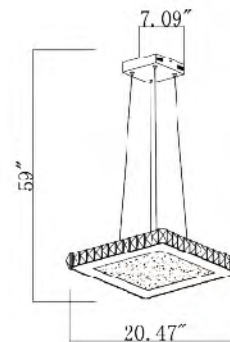

FT22
LED 30W 4000K (Include)