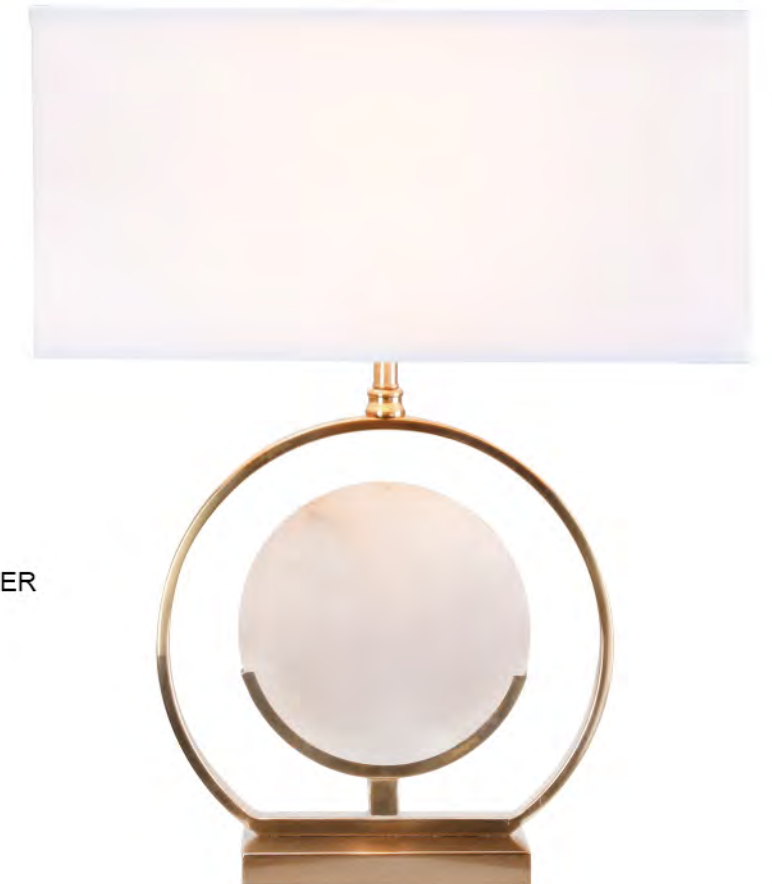

MTL14PQ-GD
SIZE:20.8"L×10"W×22"H
LAMP:1/100W/E26
MATERIAL:METAL+ALABASTER