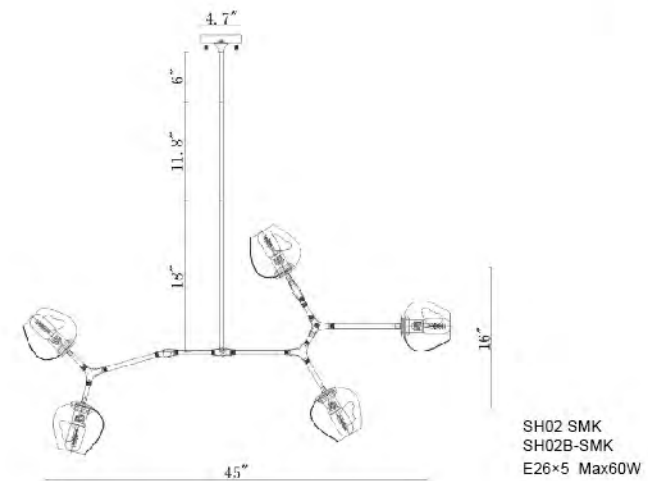

**MA10**  
SIZE:52"L×24"W ×36"H  
LAMP:6/60W/E26  
**MA10SN(SATIN NICKEL)NOT SHOWN W/CLEAR GLASS**

**MA10 BLK**  
SIZE:52"L×24"W×36"H  
LAMP:6/60W/E26

**MA08BLK**  
SIZE:9"D×60"H  
LAMP:1/60W/E26

**MA08SN**  
SIZE:9"D×60"H  
LAMP:1/60W/E26

**MA08**  
SIZE:9"D×60"H  
LAMP:1/60W/E26

**MA11 BLK**  
SIZE:38"D×70"H  
LAMP:9/60W/E26

**DU64**  
SIZE:26.7"D×22.8"H  
LAMP:10/60W/E26

**DU64SMK**  
SIZE:26.7"D×22.8"H  
LAMP:10/60W/E26

**DU43**  
SIZE:31.1"D×8.6"H  
LAMP:10/60W/E26

**MA11X BLK**  
 SIZE:85"L×33"W×22"H  
 LAMP:8/60W/E26

**SH02 SMK**  
 SIZE:45"L×16"W  
 LAMP:5/60W/E26

**SH02B-SMK**  
 SIZE:45"L×16"W  
 LAMP:5/60W/E26

**SH02C**  
 SIZE:45"L×16"W  
 LAMP:5/60W/E26

**SH02 CH-C**  
 SIZE:45"L×16"W  
 LAMP:5/60W/E26