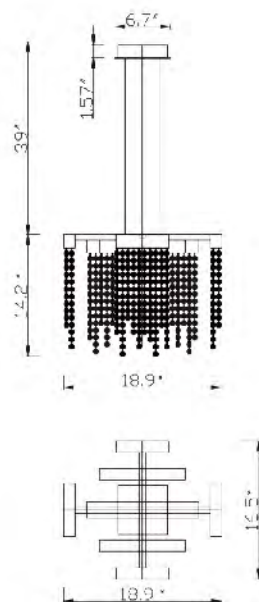

**MU68**  
 SIZE:23.6"D×7.1"H  
 LAMP:10/40W/E12  
 CLEAR CRYSTAL

MU23  
 G9×13 LED 5W

MU68  
 E12×10 Max40W

**FL30**  
 SIZE:30"D×21.6"H  
 LAMP:6/40W/E12  
 CRYSTAL/CHROME FRAME

**OC26C19CH**  
 SIZE:18.9"L×16.5"W×14.2"H  
 LAMP:32W/LED 3000K DIMMABLE