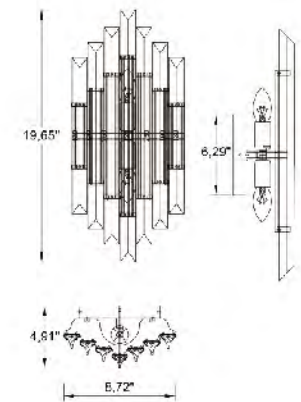

MU26
E12×2 Max40W