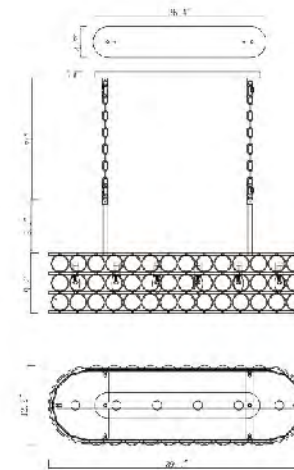

**MU70**  
 SIZE:25.9"D×9.2"H  
 LAMP:6/40W/E12  
 MAGNIFYING GLASS LENS

**MU72CH**  
 SIZE:47.7"L×12.2"W×9.2"H  
 LAMP:7/40W/E12  
 MAGNIFYING GLASS LENS

MU72CH  
 E12×7 Max40W

**MU71CH**  
 SIZE:39.1"L×12.2"W×9.2"H  
 LAMP:6/40W/E12  
 MAGNIFYING GLASS LENS