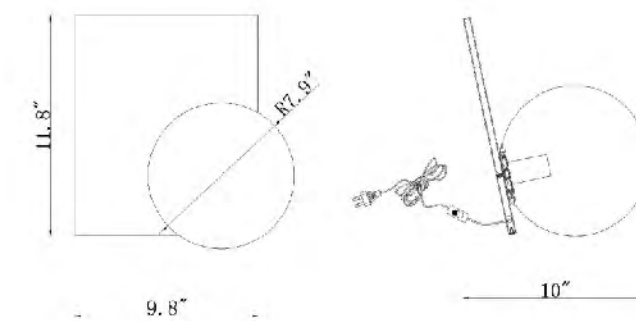

**DU100G**  
 SIZE:28"D×13"H  
 LAMP:3/40W/E12

**DU100 SHN**  
 SIZE:28"D×13"H  
 LAMP:3/40W/E12

DU100G  
 DU100 SHN  
 E12×3 Max40W

**DU104G**  
 SIZE:9.8"W×11.8"H×10"D  
 LAMP:1/40W/E12

**DU104 SHN**  
 SIZE:9.8"W×11.8"H×10"D  
 LAMP:1/40W/E12

**DU104 BLK**  
 SIZE:9.8"W×11.8"H×10"D  
 LAMP:1/40W/E12

DU104G  
 DU104 SHN  
 DU104 BLK  
 E12×1 Max40W

**DU73**  
 SIZE: 10.6"W x 7.9"D x 22.6"H  
 LAMP: 1/40W/E12

**DU73SN**  
 SIZE: 10.6"W x 7.9"D x 22.6"H  
 LAMP: 1/40W/E12