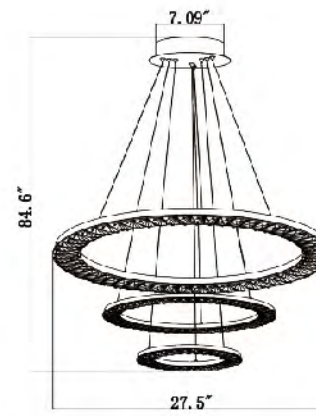

**FT25**  
 SIZE: 19.6"D+11.8"D×3.5"H  
 LAMP: LED/55W/4000K DIMMABLE  
 CRYSTAL

FT25  
 LED 55W DIMMABLE 4000K (Include)

**FT26**  
 SIZE: 27.5"D+19.6"D+11.8"D×3.5"H  
 LAMP: LED/90W/4000K DIMMABLE  
 CRYSTAL