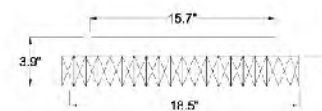

JP16  
 LED 18W (Include)

**JP15**  
 SIZE:16.9"L×16.9"W×3.9"H  
 LAMP:45W/LED 4000K

**JP14**  
 SIZE:18.5"L×18.5"W×3.9"H  
 LAMP:50W/LED 4000K

JP15  
 LED 45W (Include)

JP14  
 LED 50W (Include)

JP13  
 LED 50W (Include)