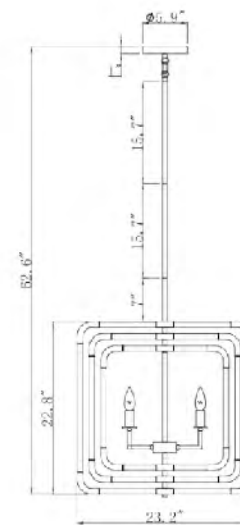

DU108  
 E12×10 Max40W

**DU44 GD**  
 SIZE:23.6"D×26.4"H  
 LAMP:12/40W/E12

**DU84**  
 SIZE:31.5"D×19.9"H  
 LAMP:16/25W/G9

DU84  
 G9×16 Max25W

**DU89**  
 SIZE:29.5"D×7.5"H  
 LAMP:18/25W/G9

**DU89 SHN**  
 SIZE:29.5"D×7.5"H  
 LAMP:18/25W/G9

**BDC02**  
SIZE:5"D×5"H  
LAMP:1/25W/G9

**ZL29C39CO**  
 SIZE:39.4"L×17.7"W×15.7"H  
 LAMP:12/40W/E12  
 ACRYLIC/BRASS FRAME  
 ZL29C39CH (CHROME COLOR NOT SHOWN)

ZL29C39CO  
 E12×12 Max40W

**ZL24C23CH**  
 SIZE:23.2"D×22.8"H  
 LAMP:6/40W/E12  
 ACRYLIC/CHROME FRAME

ZL24C23CO  
 ZL24C23CH  
 E12×6 Max40W

**ZL24C23CO**  
 SIZE:23.2"D×22.8"H  
 LAMP:6/40W/E12  
 ACRYLIC/BRASS FRAME

**ZL23C35CO**  
 SIZE:35.8"L×3.1"W×18.1"H  
 LAMP:6/40W/E12

**ZL23C35CH**  
 SIZE:35.8"L×3.1"W×18.1"H  
 LAMP:6/40W/E12