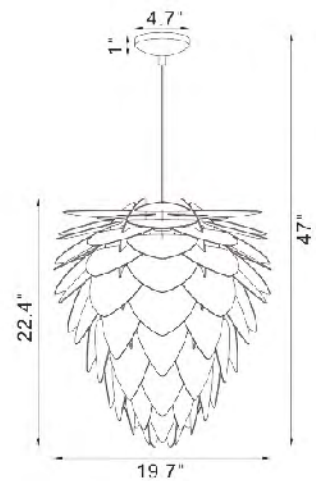

JU02C19W
JU02C19WH
E26×1 Max60W