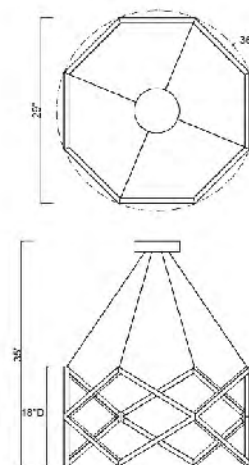

ML932 GOLD
ML932 SILVER
LED 60W (Include)