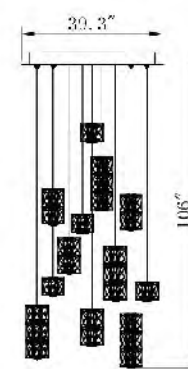

DIN02C19CH
LED 48W (Include)