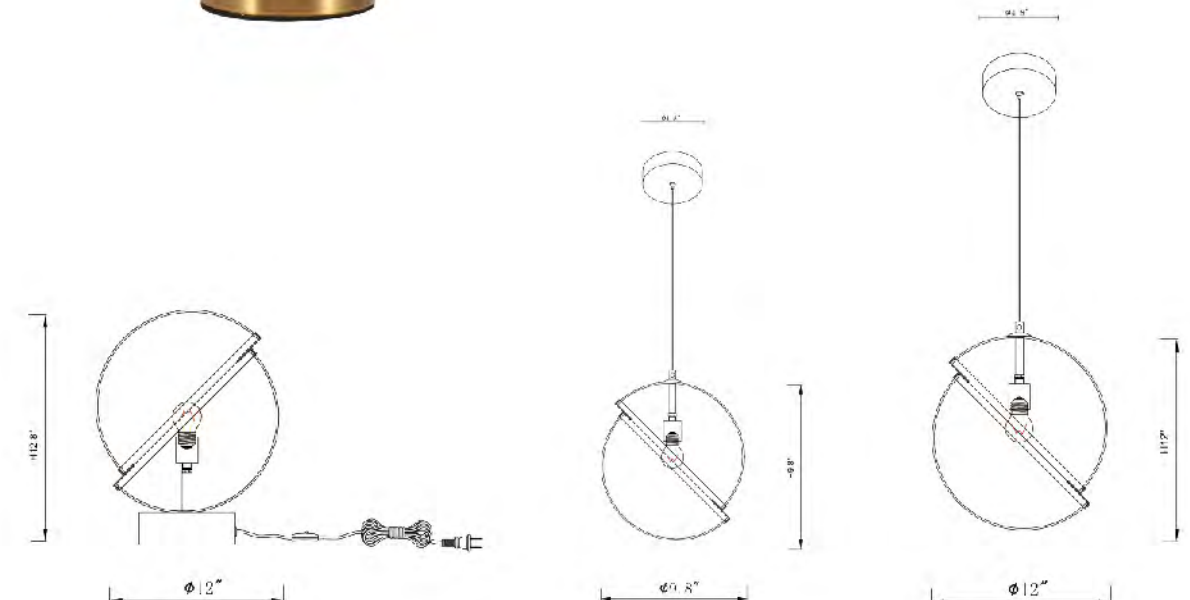

BE08
E26×1 Max60W

BE06
E26×1 Max60W

BE07
E26×1 Max60W