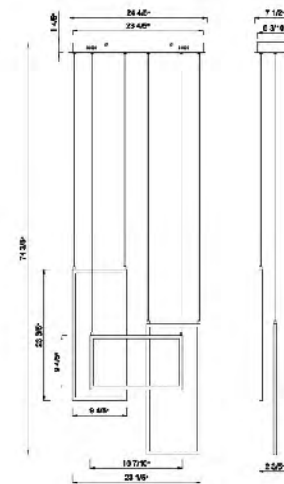

TR37
LED 50W 3000K (Include)