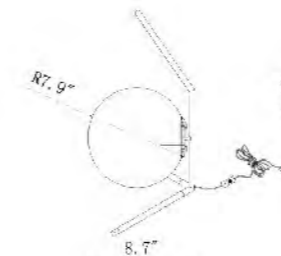

DU73  
 DU73SN  
 E12x1 Max40W

DU73L  
 E26x1 Max60W

DU72  
 DU72SN  
 E12x1 Max40W

**DU73L**  
 SIZE: 16.6"W x 11.8"D x 26.7"H  
 LAMP: 1/60W/E26

**DU72SN**  
 SIZE: 11"W x 7.9"D x 8.8"H  
 LAMP: 1/40W/E12

**DU72**  
 SIZE: 11"W x 7.9"D x 8.8"H  
 LAMP: 1/40W/E12

**DU71**  
 SIZE: 15.7"W×11.8"D×64.3"H  
 LAMP: 1/60W/E26

**DU71SN**  
 SIZE: 15.7"W×11.8"D×64.3"H  
 LAMP: 1/60W/E26

DU71  
 DU71SN  
 E26×1 Max60W

**DU74**  
 SIZE: 8.7"W×7.9"D×14.6"H  
 LAMP: 1/40W/E12

**DU74 SN**  
 SIZE: 8.7"W×7.9"D×14.6"H  
 LAMP: 1/40W/E12

DU87  
 DU87 SN  
 E12×1 Max40W

DU74  
 DU74 SN  
 E12×1 Max40W

**DU87 SN**  
 SIZE: 10.9"W×7.9"D×20.7"H  
 LAMP: 1/40W/E12