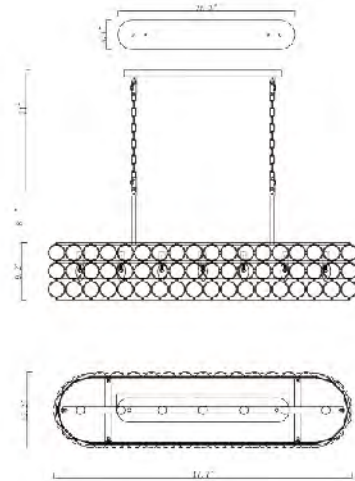

MU72CH
E12×7 Max40W