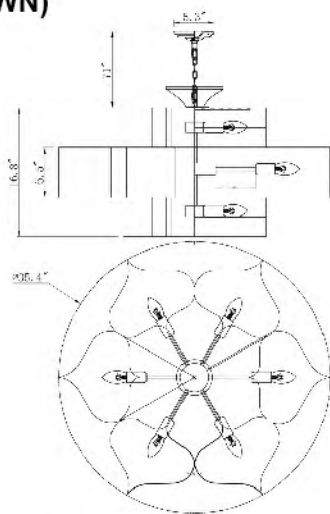

MU03L
E12×12 Max40W