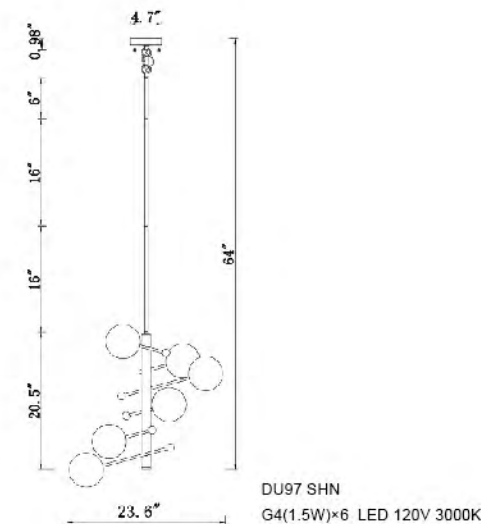

**DU100G**  
 SIZE:28"D×13"H  
 LAMP:3/40W/E12

**DU100 SHN**  
 SIZE:28"D×13"H  
 LAMP:3/40W/E12

DU100G  
 DU100 SHN  
 E12×3 Max40W

**DU104G**  
 SIZE:9.8"W×11.8"H×10"D  
 LAMP:1/40W/E12

**DU104 SHN**  
 SIZE:9.8"W×11.8"H×10"D  
 LAMP:1/40W/E12

**DU93**  
 SIZE:34.9"D×25.8"H  
 LAMP:8/40W/E12

**DU94**  
 SIZE:31.9"L×8.3"W×11.6"H  
 LAMP:4/60W/E26

**CL02**  
 SIZE:34.9"D×25.8"H  
 LAMP:8/40W/E12

DU93  
 CL02  
 E12×8 Max40W

**DU95**  
 SIZE:14.6"L×7.5"W×11.2"H  
 LAMP:2/60W/E26

**MSF01 CH**  
 SIZE:39.3"D×14"H  
 LAMP:6/3W/G4 LED 120V 3000K

**MSF01**  
 SIZE:39.3"D×14"H  
 LAMP:6/3W/G4 LED 120V 3000K

MSF01 C47G  
 MSF01 C47CH  
 G4×8 LED 3W 120V 3000K

**MSF01 C47CH**  
 SIZE:47.2"D×18.1"H  
 LAMP:8/3W/G4 LED 120V 3000K

**DU98**  
 SIZE:31.5"D×26.8"H  
 LAMP:8/1.5W/G4 LED 120V 3000K

**DU98 SHN**  
 SIZE:31.5"D×26.8"H  
 LAMP:8/1.5W/G4 LED 120V 3000K

**DU97 SHN**  
 SIZE:23.6"D×20.5"H  
 LAMP:6/1.5W/G4 LED 120V 3000K

**DU138C42B**  
 SIZE:42.5"D×24.4"H  
 LAMP:16/5W/G9 LED(NOT INCLUDE)