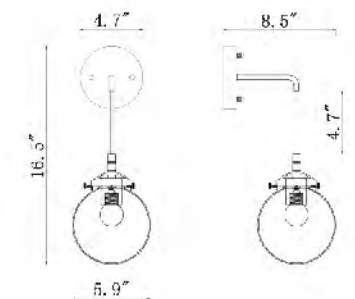

**DU100G**  
 SIZE:28"D×13"H  
 LAMP:3/40W/E12

**DU100 SHN**  
 SIZE:28"D×13"H  
 LAMP:3/40W/E12

DU100G  
 DU100 SHN  
 E12×3 Max40W

**DU104G**  
 SIZE:9.8"W×11.8"H×10"D  
 LAMP:1/40W/E12

**DU104 SHN**  
 SIZE:9.8"W×11.8"H×10"D  
 LAMP:1/40W/E12

**DU01**  
SIZE:55.5"D×34.6"H  
LAMP:21/25W/E26

**DU03GD**  
SIZE:39.3"D×18.7"H  
LAMP:10/25W/E26

**DU03**  
SIZE:39.3"D×18.7"H  
LAMP:10/25W/E26

DU03W  
E26×2 Max25W

DU03-3  
E26×5 Max25W

DU03  
DU03GD  
E26×10 Max25W

**DU93**  
 SIZE:34.9"D×25.8"H  
 LAMP:8/40W/E12

**DU94**  
 SIZE:31.9"L×8.3"W×11.6"H  
 LAMP:4/60W/E26

**CL02**  
 SIZE:34.9"D×25.8"H  
 LAMP:8/40W/E12

DU93  
 CL02  
 E12×8 Max40W

**DU95**  
 SIZE:14.6"L×7.5"W×11.2"H  
 LAMP:2/60W/E26

DU95  
 E26×2 Max60W

**DU96**  
 SIZE:7.5"W×5.9"D×11.2"H  
 LAMP:1/60W/E26

DU96  
 E26×1 Max60W

**DU127**  
 SIZE:8.5"W×5.9"D×16.5"H  
 LAMP:1/60W/E26

DU127  
 E26×1 Max60W

**MSF01 C47G**  
 SIZE:47.2"D×18.1"H  
 LAMP:8/3W/G4 LED 120V 3000K