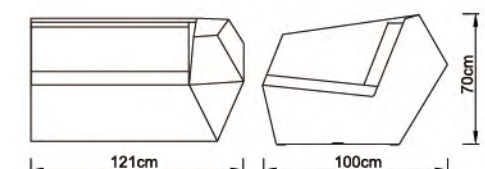

INDOOR/OUTDOOR USE COLOR CHANGING

Plastic shade
Remote control
LED RGBW 5W

A++ A+ A

E27 Max 20W

A

Plastic shade
Remote control
LED RGBW 5-10 W

A++ A+ A

INDOOR/OUTDOOR USE
FURNITURE

COLOR CHANGING

Plastic shade
Remote control
LED RGBW 5-10 W

A++ A+ A

ZP115E