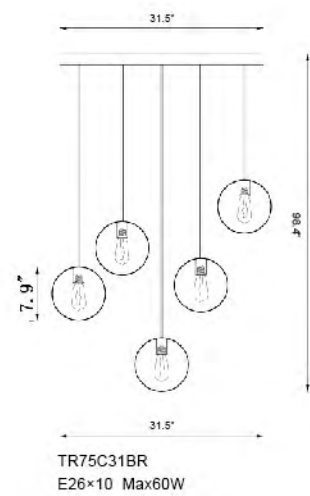

**DU144C33G**  
 SIZE:33.8"L×17.7"D×14.9"H  
 LAMP:24/5W/G9 LED(NOT INCLUDE)

**DU144C33CH**  
 SIZE:33.8"L×17.7"D×14.9"H  
 LAMP:24/5W/G9 LED(NOT INCLUDE)

DU144C33G  
 DU144C33CH  
 G9×24 Max20W

**TD31C23AB**  
 SIZE:23"D×21"H  
 LAMP:6/40W/E12

**XCW7871-2**  
SIZE:5.9"W×8.27"D×23.6"H  
LAMP:13W/LED 2700K

**KD175182-4A**  
SIZE:46.85"L×3.5"W  
LAMP:40W/LED 3000K

**KD175182-4B**  
SIZE:46.85"L×3.5"W  
LAMP:40W/LED 3000K

**TR69C24BR**  
 SIZE:24.8"D×56.3"H  
 LAMP:4/60W/E26

TR69C24BR  
 E26×4 Max60W

**TR70C24BR**  
 SIZE:24.8"D×60.6"H  
 LAMP:6/60W/E26

TR70C24BR  
 E26×6 Max60W

**TR69C24CH**  
 SIZE:24.8"D×56.3"H  
 LAMP:4/60W/E26

TR69C24CH  
 E26×4 Max60W

**TR70C24CH**  
 SIZE:24.8"D×60.6"H  
 LAMP:6/60W/E26

TR70C24CH  
 E26×6 Max60W

**TR75C31BR**  
 SIZE:31.5"D×98.4"H  
 LAMP:10/60W/E26

**DU132C 28G**  
 SIZE:28.2"D×15.2"H  
 LAMP:6/60W/E26

**DU131C 22G**  
 SIZE:22.6"D×15.2"H  
 LAMP:3/60W/E26

**TR74C43BR**  
 SIZE:43.3"D×7.4"H  
 LAMP:8/60W/E26