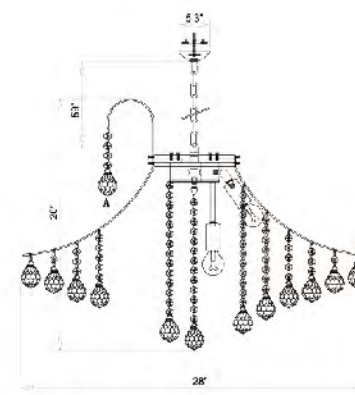

BET55CH
E12×11 Max20W