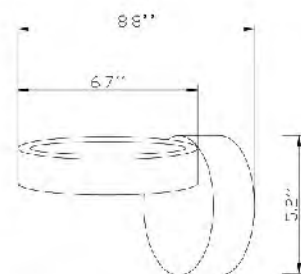

MV10
LED 7W (Include)