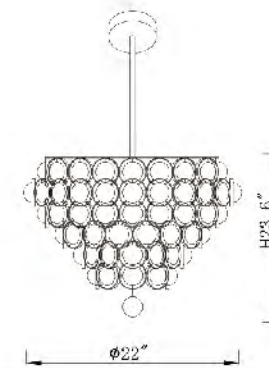

**DU77G**  
 SIZE:26.4"D×5.9"H  
 LAMP:6/60W/E26

**DU77SN**  
 SIZE:26.4"D×5.9"H  
 LAMP:6/60W/E26

DU77G  
 DU77SN  
 E26×6 Max60W

**DU105G**  
 SIZE:50.6"L×9"W×8.6"H  
 LAMP:11/60W/E26

**DU105 SHN**  
 SIZE:50.6"L×9"W×8.6"H  
 LAMP:11/60W/E26

**GL60**  
 SIZE:33.5"D×33.5"H  
 LAMP:24/40W/E12

**DU99**  
 SIZE:34.4"D×35.8"H  
 LAMP:22/60W/E26

**GL62**  
 SIZE:33.5"D×76.6"H  
 LAMP:20/25W/E26

**GL61**  
 SIZE:14.6"D×60"H  
 LAMP:12/25W/E26

DU99  
 E26×22 Max60W

FL36  
 LED 11×3W 3000K (Include)

**ZL21C23CH**  
 SIZE:23.6"D×7.1"H  
 LAMP:6/40W/E12

ZL22W12MN  
 E12×6 Max40W

**BE13**  
 SIZE:22"D×23.6"H  
 LAMP:6/40W/G9

BE13  
 G9×6 Max40W

ZL22W12MN  
 G9×4 Max40W

**ZL22W12MN**  
 SIZE:12.6"W×5.5"D×12.6"H  
 LAMP:4/40W/G9

**MN41SN(SATIN NICKEL)**  
SIZE:78"D  
LAMP:492/0.3W/LED 3000K

**MN40SN**  
SIZE:47"D  
LAMP:252/0.3W/LED 3000K

**MN39SN**  
SIZE:38"D  
LAMP:162/0.3W/LED 3000K

**MN36GD**  
SIZE:12"D  
LAMP:42/0.3W/LED 3000K