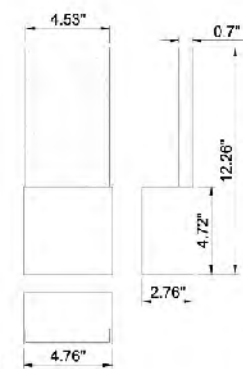

MU18
MU18 SN
LED 12W 3000K(include)

ZL18
LED 6W 3000K(include)