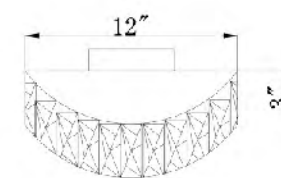

FT40W12CH
LED 10W 4000K (Include)