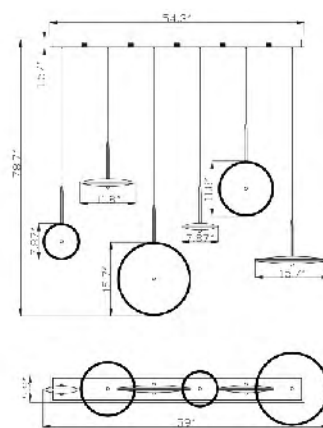

**DLS03C7G**  
SIZE:7.9"D×1.16"H  
**ALUMINIUM**

**DLS04C11G**  
SIZE:11.8"D×1.16"H  
LAMP:12W/LED 3000K  
**ALUMINIUM**

**DLS05C15G**  
SIZE:15.7"D×1.16"H  
LAMP:16W/LED 3000K  
**ALUMINIUM**

**OC23C59G**  
 SIZE:59"L×15.7"W×35.4"H  
 LAMP:55W/LED 3000K DIMMABLE