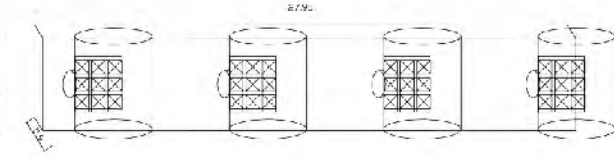

**ZP50**  
 SIZE: 5.9"D x 20.07"L x 4.72"H  
 LAMP: 3/40W/G9

**ZP50F**  
 SIZE: 5.9"D x 27.95"L x 4.72"H  
 LAMP: 4/40W/G9

ZP47  
 G9x4 Max40W

ZP50  
 G9x3 Max40W

ZP50F  
 G9x4 Max40W

**ZP85**  
 SIZE:15"L×5.1"W  
 LAMP:3/6W/LED 4000K