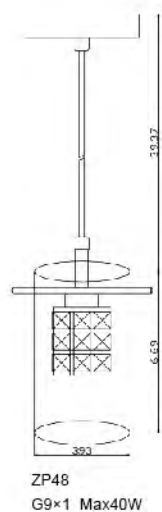

ZP49
SIZE: 5.9"D x 4.72"W x 4.72"H
LAMP: 1/40W/G9