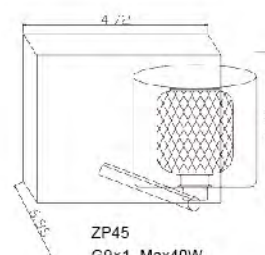

ZP45
G9x1 Max40W