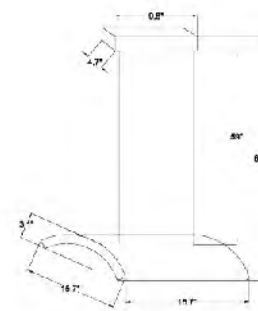

JP16  
 LED 18W (Include)

**JP15**  
 SIZE:16.9"L×16.9"W×3.9"H  
 LAMP:45W/LED 4000K

**JP14**  
 SIZE:18.5"L×18.5"W×3.9"H  
 LAMP:50W/LED 4000K

JP15  
 LED 45W (Include)

JP14  
 LED 50W (Include)

JP13  
 LED 50W (Include)