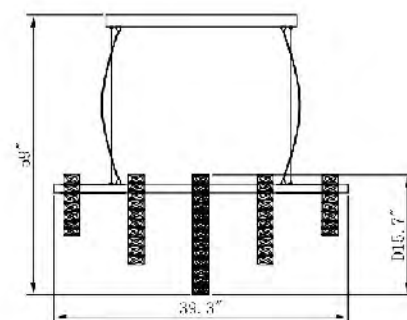

DIN01C39CH
LED 60W (Include)