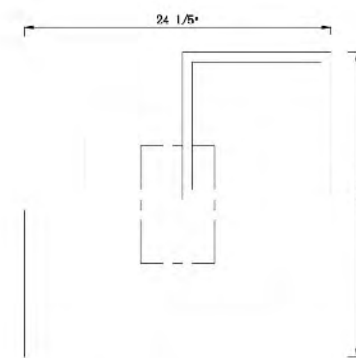

TR39 GD
LED 40W 3000K (Include)