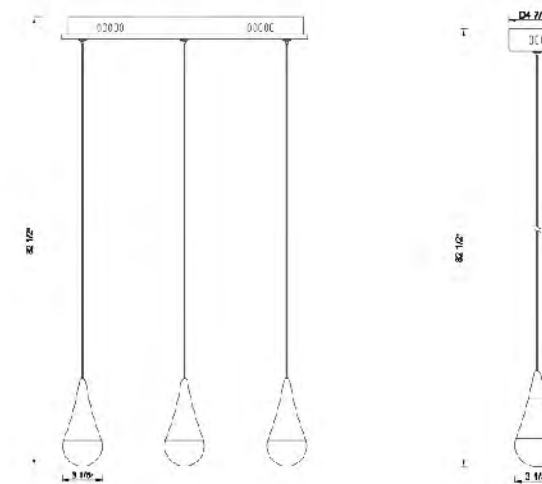

**TR26**  
 SIZE: 5"D x 7.4"H  
 LAMP: 14W/LED 4000K

**TR27**  
 SIZE: 21.5"L x 5.9"W x 7.4"H  
 LAMP: 28W/LED 4000K

TR26  
 LED 14W 4000K (Include)

TR27  
 LED 28W 4000K (Include)

**TR32**  
 SIZE: 18.9"L x 3.5"W x 6.6"H  
 LAMP: 12W/LED 4000K