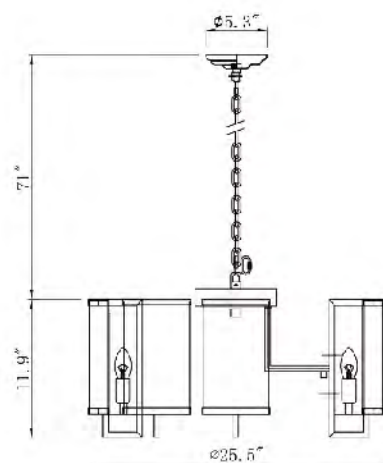

**MU76**  
 SIZE:31.4"D×11.9"H  
 LAMP:12/40W/E12  
 CLEAR MOLDED CRYSTAL/BRASS FRAME

MU77  
 E12×12 Max40W

MU76  
 E12×12 Max40W

**MU75**  
 SIZE:25.5"D×11.9"H  
 LAMP:9/40W/E12  
 MOLDED CLEAR CRYSTAL/BRASS FRAME