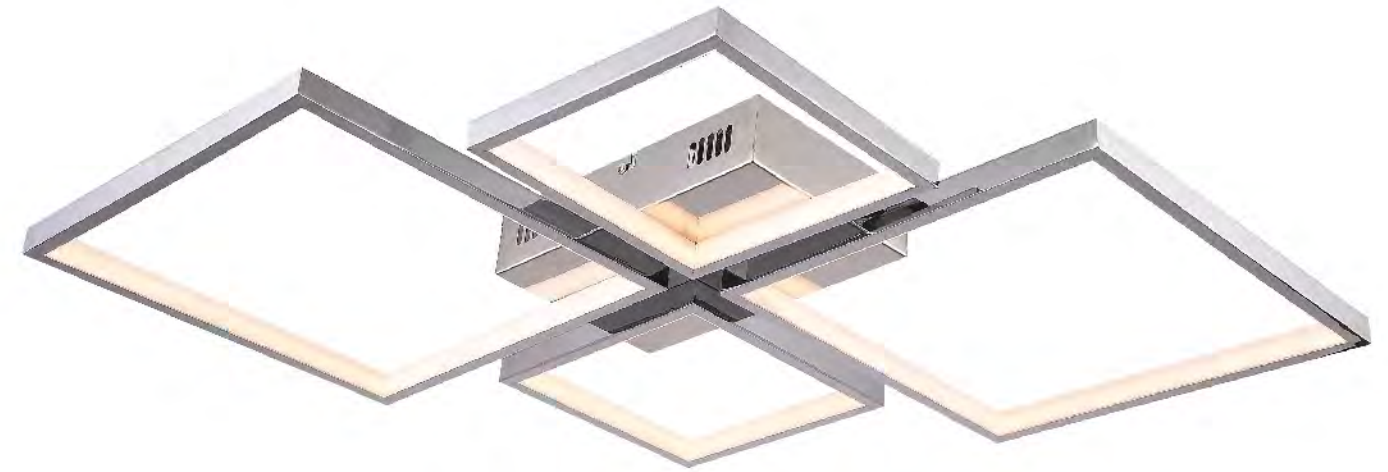

TR39
SIZE:24.2"L×7.25"H
LAMP:40W/LED 3000K