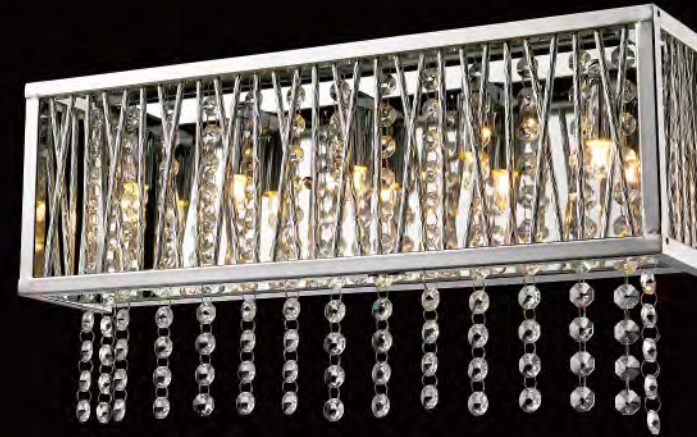

YS579-5W
SIZE:18"W×9"H×3.8"D
LAMP:5/40W/G9