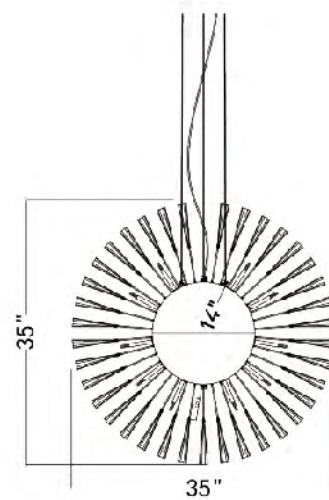

**DU77G**  
 SIZE:26.4"D×5.9"H  
 LAMP:6/60W/E26

**DU77SN**  
 SIZE:26.4"D×5.9"H  
 LAMP:6/60W/E26

DU77G  
 DU77SN  
 E26×6 Max60W

**DU105G**  
 SIZE:50.6"L×9"W×8.6"H  
 LAMP:11/60W/E26

**DU105 SHN**  
 SIZE:50.6"L×9"W×8.6"H  
 LAMP:11/60W/E26

BU07P11G  
 BU07P11CH  
 LED 10W (Include)

**BU07P11CH**  
 SIZE: 11.8"D×11.8"H  
 LAMP: 10W/LED 2700K DIMMABLE

**BU09C47G**  
 SIZE:47.2"Lx4.7"Wx21.65"H  
 LAMP:2/5W/GU10+35W/LED 2700K DIMMABLE

**BU09C47CH**  
 SIZE:47.2"Lx4.7"Wx21.65"H  
 LAMP:2/5W/GU10+35W/LED 2700K DIMMABLE

BU09C47G  
 BU09C47CH  
 LED 35W (Include)

**GA74**  
 SIZE:35"D  
 LAMP:30/1.5W/G4 LED

**GA74S**  
 SIZE:22"D  
 LAMP:12/1.5W/G4 LED

GA74  
 G4x30 (1.5W) LED

GA74S  
 G4x12 (1.5W) LED

**DU85**  
 SIZE:23"D×23"H  
 LAMP:11/25W/G9

**GL60**  
 SIZE:33.5"D×33.5"H  
 LAMP:24/40W/E12

**DU99**  
 SIZE:34.4"D×35.8"H  
 LAMP:22/60W/E26

**GL62**  
 SIZE:33.5"D×76.6"H  
 LAMP:20/25W/E26

**GL61**  
 SIZE:14.6"D×60"H  
 LAMP:12/25W/E26

DU99  
 E26×22 Max60W