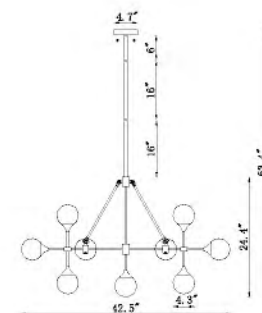

DU139C42B
G9×11 Max20W