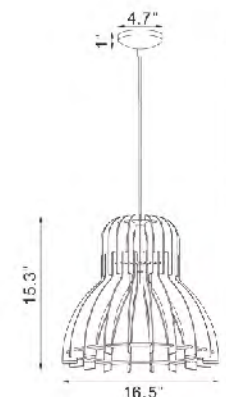

**JU01C20W**  
SIZE:20.86"D×17.3"H  
LAMP:1/60W/E26  
**BASSWOOD**

JU01C20W  
JU01C20WH  
E26×1 Max60W

**JU01C20WH**  
SIZE:20.86"D×17.3"H  
LAMP:1/60W/E26  
**WHITE BASSWOOD**

**JU07F20W**  
 SIZE:20.86"D×64.2"H  
 LAMP:1/60W/E26  
**BASSWOOD**

JU07F20W  
 E26×1 Max60W

**JU06P11W**  
 SIZE:11.8"D×15"H  
 LAMP:1/60W/E26  
**BASSWOOD**

JU06P11W  
 E26×1 Max60W

**JU05P16WH**  
 SIZE:16.5"D×15.3"H  
 LAMP:1/60W/E26  
**WHITE&PLAIN BASSWOOD**

JU05P16WH  
 E26×1 Max60W