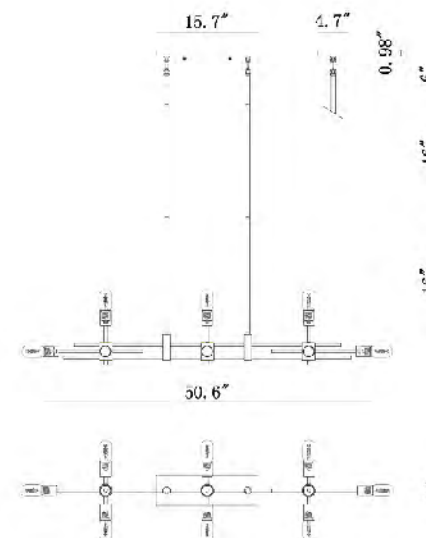

**KE145MB/L 17B**  
 SIZE:13.8"D×4.8"H  
 LAMP:1/60W/E26

**TR78C39BR**  
 SIZE:39.4"D×15.4"H  
 LAMP:8/60W/E26

TR78C39BR  
 E26×8 Max60W

**TR77C35BR**  
 SIZE:35"D×11.2"H  
 LAMP:6/60W/E26

**TR76C30BR**  
 SIZE:31"D×7.3"H  
 LAMP:4/60W/E26

**DU76G**  
 SIZE:5.9"D×13"W×22"H  
 LAMP:3/60W/E26

**DU76SN**  
 SIZE:5.9"D×13"W×22"H  
 LAMP:3/60W/E26

**DU75SN**  
 SIZE:3.1"D×5"W×14.6"H  
 LAMP:2/40W/E12

**DU75G**  
 SIZE:3.1"D×5"W×14.6"H  
 LAMP:2/40W/E12

**DU77G**  
 SIZE:26.4"D×5.9"H  
 LAMP:6/60W/E26

**DU77SN**  
 SIZE:26.4"D×5.9"H  
 LAMP:6/60W/E26

DU77G  
 DU77SN  
 E26×6 Max60W

**DU105G**  
 SIZE:50.6"L×9"W×8.6"H  
 LAMP:11/60W/E26

**DU105 SHN**  
 SIZE:50.6"L×9"W×8.6"H  
 LAMP:11/60W/E26

**TM02**  
 SIZE:31.5"D×12.8"H  
 LAMP:20/4W/E12 LED T25 2700K

**TM01**  
 SIZE:31.5"D×12.8"H  
 LAMP:20/4W/E12 LED T25 2700K

TM01  
 TM02  
 TM02 BLK  
 E12×20 LED 4W

**ZL30C27CH**  
 SIZE:27.6"D×22.2"H  
 LAMP:8/40W/E12