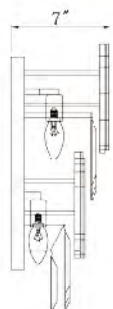

MU24
MU24 SHN
E12×3 Max40W