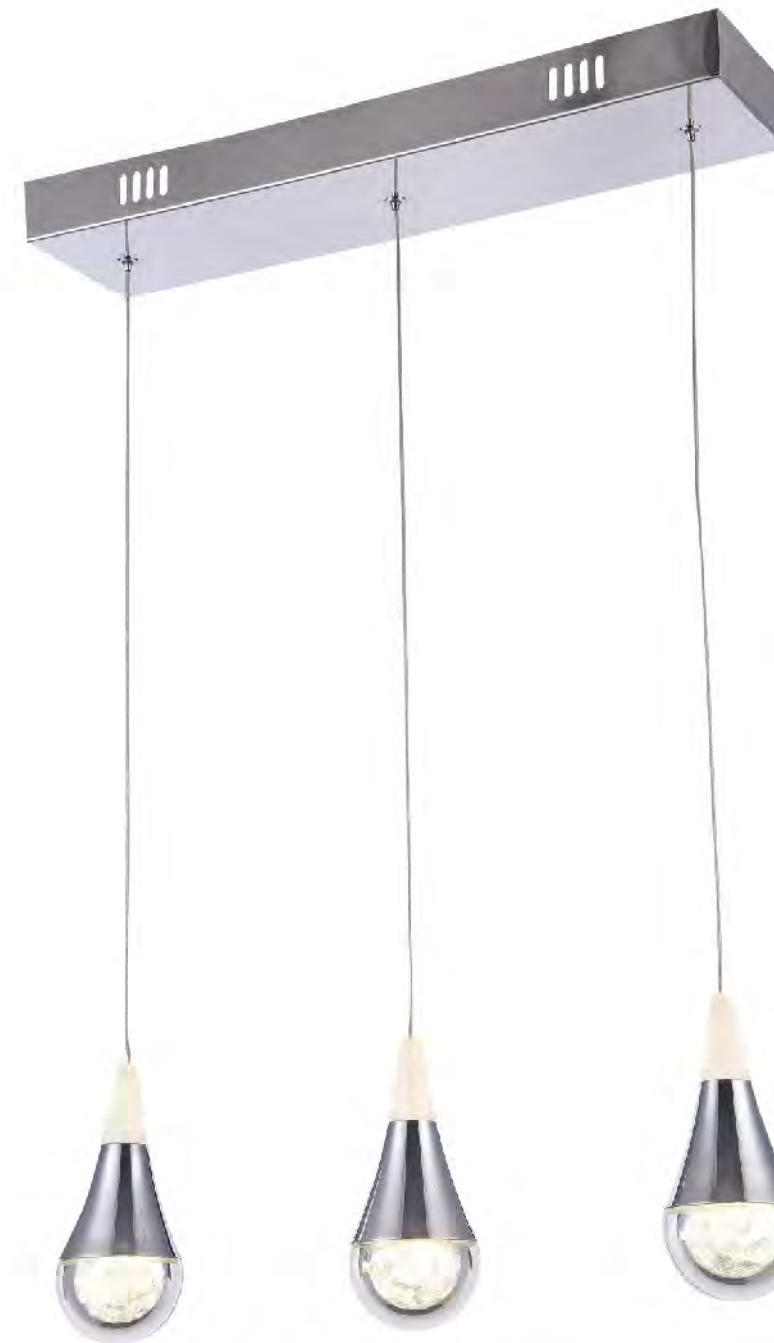

**TR26**  
 SIZE: 5"D x 7.4"H  
 LAMP: 14W/LED 4000K

**TR27**  
 SIZE: 21.5"L x 5.9"W x 7.4"H  
 LAMP: 28W/LED 4000K

TR26  
 LED 14W 4000K (Include)

TR27  
 LED 28W 4000K (Include)

**TR32**  
 SIZE: 18.9"L x 3.5"W x 6.6"H  
 LAMP: 12W/LED 4000K