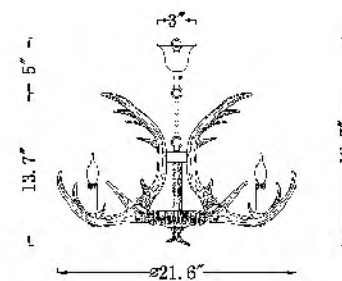

YA27C31BR
E12×6 Max40W