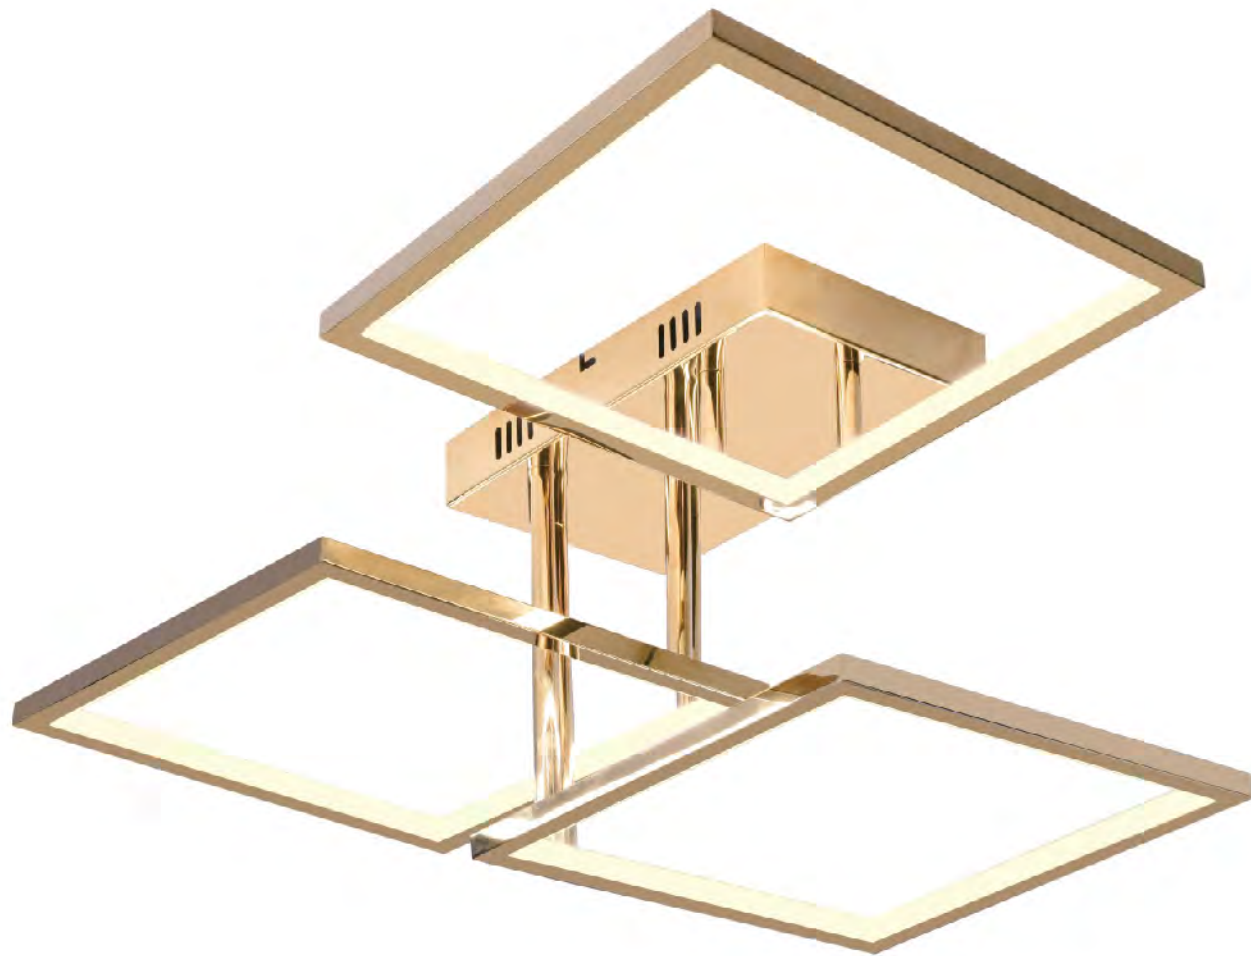

TR36 GD  
 LED 50W 3000K (Include)

**TR37 GD**  
 SIZE:23.2"L×7.5"W×74.6"H  
 LAMP:50W/LED 3000K

TR37 GD  
 LED 50W 3000K (Include)

**TR36**  
 SIZE:33.2"L×7.8"W×18"H  
 LAMP:50W/LED 3000K

TR36  
 LED 50W 3000K (Include)

**TR37**  
 SIZE:23.2"L×7.5"W×74.6"H  
 LAMP:50W/LED 3000K

TR37  
 LED 50W 3000K (Include)

**OC17C51SC**  
 SIZE:51.18"L×5"W×59"H  
 LAMP:160W/LED 3000K DIMMABLE

OC17C51SC  
 LED 160W 3000K (Include)

**TR68C27B**  
 SIZE:27.5"L×11.8"W×19.6"H  
 LAMP:53W/LED 3000K  
**CANOPY**  
 SIZE:12.6"L×12.6"W×2"H

**TR38 GD**  
 SIZE:25.6"L×19.6"W×7.5"H  
 LAMP:36W/LED 3000K

TR38 GD  
 LED 36W 3000K (Include)

**TR39 GD**  
 SIZE:24.2"L×7.25"H  
 LAMP:40W/LED 3000K

TR39 GD  
 LED 40W 3000K (Include)

**TR40 GD**  
 SIZE:23.6"L×5.9"H  
 LAMP:27W/LED 3000K