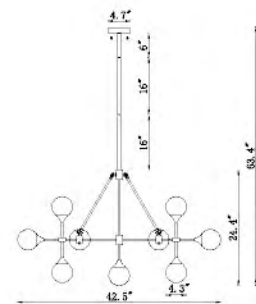

**DU100G**  
 SIZE:28"D×13"H  
 LAMP:3/40W/E12

**DU100 SHN**  
 SIZE:28"D×13"H  
 LAMP:3/40W/E12

DU100G  
 DU100 SHN  
 E12×3 Max40W

**DU104G**  
 SIZE:9.8"W×11.8"H×10"D  
 LAMP:1/40W/E12

**DU104 SHN**  
 SIZE:9.8"W×11.8"H×10"D  
 LAMP:1/40W/E12

BE02  
 BE03  
 E26×5 Max60W

**BE02**  
 SIZE:37"D×21"H  
 LAMP:5/60W/E26

**DU03-3**  
SIZE:16.5"D×11"H  
LAMP:5/25W/E26

**DU02**  
SIZE:46.8"D×30.7"H  
LAMP:2/25W/E26

**DU03W**  
SIZE:8.7"W×5.7"D×19.8"H  
LAMP:2/25W/E26

**DU93**  
 SIZE:34.9"D×25.8"H  
 LAMP:8/40W/E12

**DU94**  
 SIZE:31.9"L×8.3"W×11.6"H  
 LAMP:4/60W/E26

**CL02**  
 SIZE:34.9"D×25.8"H  
 LAMP:8/40W/E12

DU93  
 CL02  
 E12×8 Max40W

**DU95**  
 SIZE:14.6"L×7.5"W×11.2"H  
 LAMP:2/60W/E26

**DU98**  
 SIZE:31.5"D×26.8"H  
 LAMP:8/1.5W/G4 LED 120V 3000K

**DU98 SHN**  
 SIZE:31.5"D×26.8"H  
 LAMP:8/1.5W/G4 LED 120V 3000K

**DU97 SHN**  
 SIZE:23.6"D×20.5"H  
 LAMP:6/1.5W/G4 LED 120V 3000K

**DU138C42B**  
 SIZE:42.5"D×24.4"H  
 LAMP:16/5W/G9 LED(NOT INCLUDE)