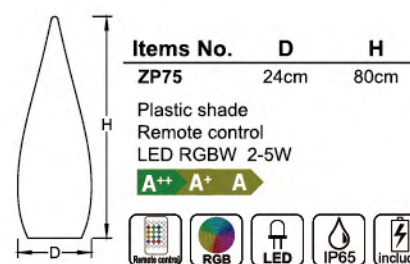

Items No.	D	H
ZP76	28cm	60cm

Plastic shade
Remote control
LED RGBW 5 W

A++ A+ A