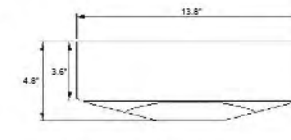

MSF03C37BR  
 G9×6 LED 5W

**MSF02C29BR**  
 SIZE:29.5"D×17.5"H  
 LAMP:6/5W/G9 LED

MSF02C29BR  
 G9×6 LED 5W

**KE145B/L 16**  
 SIZE:13.8"D×4.8"H  
 LAMP:1/60W/E26

KE145MB/L 17B  
 KE145B/L 16  
 E26×1 Max60W