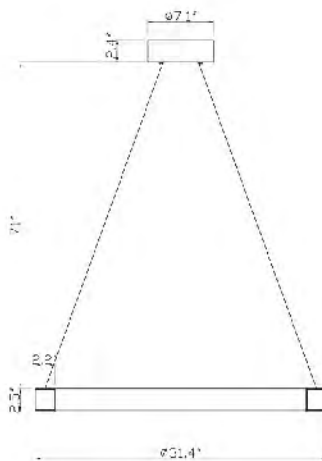

MU30A
LED 75W 3000K (Include)