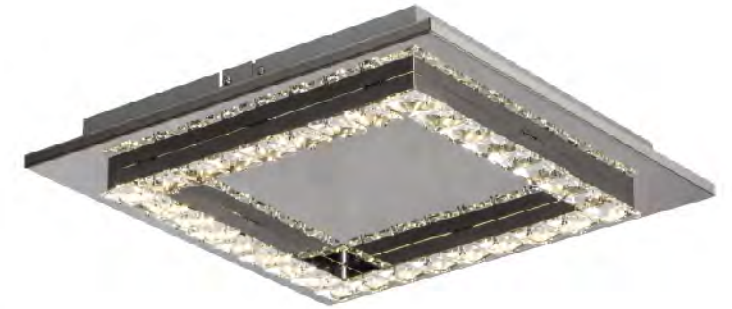

**JP13**  
 SIZE:15.7"L×15.7"W×3.1"H  
 LAMP:50W/LED 4000K

**FT05**  
 SIZE:22.8"D×2.76"H  
 LAMP:24W/LED 4000K

**FT24**  
 SIZE:22.8"D×2.76"H  
 LAMP:55W/LED 4000K

**FT23**  
 SIZE:14"L×14"W×2.3"H  
 LAMP:24W/LED 4000K