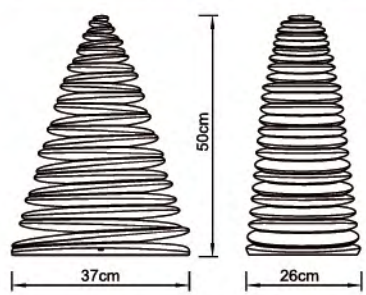

INDOOR/OUTDOOR USE COLOR CHANGING

ZP111

Plastic shade
Remote control
LED RGBW 5W

A++ A+ A

E27 Max 20W

A