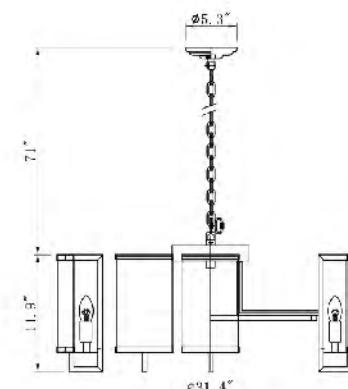

MU76
E12×12 Max40W