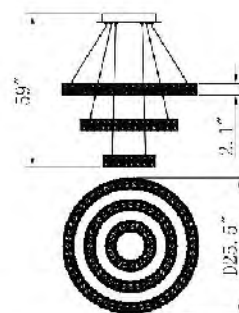

DIN05C25CH
LED 70W (Include)