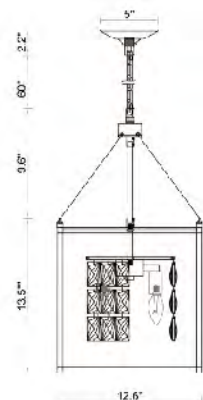

LA11
E12 x 4 Max 40W