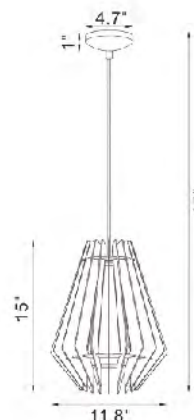

JU06P11W
E26×1 Max60W