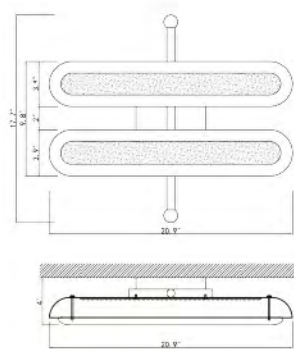

BE15  
 G9×4 Max20W

**BE15**  
 SIZE:24"L×16"W×16"H  
 LAMP:4/20W/G9

**KJ02 (PENDANT LAMP)**  
 SIZE:35.4"D×12"H  
 LAMP:6/40W/E12

**KJ02CH (PENDANT LAMP)**  
 SIZE:35.4"D×12"H  
 LAMP:6/40W/E12

**KJ02 (CEILING LAMP)**  
 SIZE:35.4"D×13"H  
 LAMP:6/40W/E12

**DU77G**  
 SIZE:26.4"D×5.9"H  
 LAMP:6/60W/E26

**DU77SN**  
 SIZE:26.4"D×5.9"H  
 LAMP:6/60W/E26

DU77G  
 DU77SN  
 E26×6 Max60W

**DU105G**  
 SIZE:50.6"L×9"W×8.6"H  
 LAMP:11/60W/E26

**DU105 SHN**  
 SIZE:50.6"L×9"W×8.6"H  
 LAMP:11/60W/E26

SR12CBLK  
 E12×8 Max40W

**SR17 WH**  
 SIZE:39.3"L×11.8"W×11.8"H  
 LAMP:6/40W/E12

**CB03**  
 SIZE:66.93"L×23.62"W×9.8"H  
 LAMP:11/40W/E12

**SR17 CL**  
 SIZE:39.3"L×11.8"W×11.8"H  
 LAMP:6/40W/E12

SR17 WH  
 SR17 CL  
 E12x6 Max40W

**FL38**  
 SIZE:27.6"L×18.1"W  
 LAMP:4/5W/LED 3000K

FL38  
 LED 4×5W 3000K (Include)

**FL37**  
 SIZE:20.9"L×17.7"W  
 LAMP:2/6W/LED 3000K

FL37  
 LED 2×6W 3000K (Include)

**FL36**  
 SIZE:39.5"D×51"H  
 LAMP:11/3W/LED 3000K