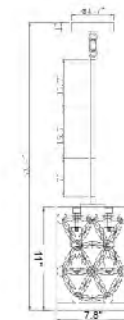

ZL32P7CH
ZL32P7CO
E12×3 Max40W