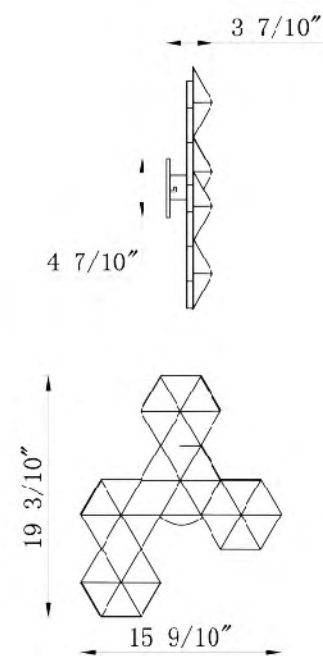

**CL08**  
 SIZE:7.8"D×11.8"H  
 LAMP:1/60W/E26  
**WOOD**

**NL50G**  
 SIZE:15.9"L×3.7"D×19.3"H  
 LAMP:5W/LED COB  
**SATIN GOLD**

**NL50SN**  
 SIZE:15.9"L×3.7"D×19.3"H  
 LAMP:5W/LED COB  
**SATIN NICKEL**