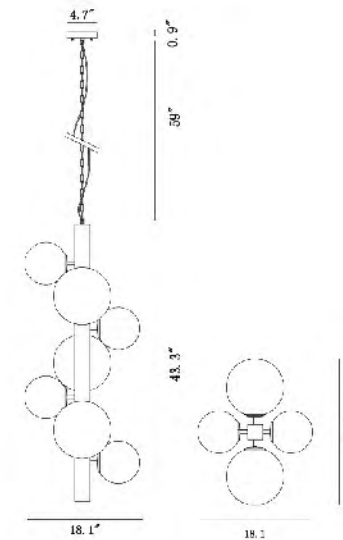

**DU100G**  
 SIZE:28"D×13"H  
 LAMP:3/40W/E12

**DU100 SHN**  
 SIZE:28"D×13"H  
 LAMP:3/40W/E12

DU100G  
 DU100 SHN  
 E12×3 Max40W

**DU104G**  
 SIZE:9.8"W×11.8"H×10"D  
 LAMP:1/40W/E12

**DU104 SHN**  
 SIZE:9.8"W×11.8"H×10"D  
 LAMP:1/40W/E12

**DU74**  
 SIZE: 8.7"W×7.9"D×14.6"H  
 LAMP: 1/40W/E12

**DU74 SN**  
 SIZE: 8.7"W×7.9"D×14.6"H  
 LAMP: 1/40W/E12

DU87  
 DU87 SN  
 E12×1 Max40W

DU74  
 DU74 SN  
 E12×1 Max40W

**DU87 SN**  
 SIZE: 10.9"W×7.9"D×20.7"H  
 LAMP: 1/40W/E12

**DU87**  
 SIZE: 10.9"W×7.9"D×20.7"H  
 LAMP: 1/40W/E12

**TM15**  
 SIZE:43.3"L×23.1"W×18.1"H  
 LAMP:7/40W/E12

**TM17**  
 SIZE:8.6"W×6.7"D×11.8"H  
 LAMP:1/40W/E12

**TM17 SHN**  
 SIZE:8.6"W×6.7"D×11.8"H  
 LAMP:1/40W/E12

TM15  
 E12×7 Max40W

TM17  
 TM17 SHN  
 E12×1 Max40W

**TM16**  
 SIZE:23.1"L×18.1"W×43.3"H  
 LAMP:7/40W/E12

**TM16 SHN**  
 SIZE:23.1"L×18.1"W×43.3"H  
 LAMP:7/40W/E12

TM16  
 TM16 SHN  
 E12×7 Max40W

**OMD8180030-500**  
 SIZE: 19.69"D×3.15"H  
 LAMP: 55W/LED 3000K DIMMABLE  
**SMOKY ACRYLIC SHADE**