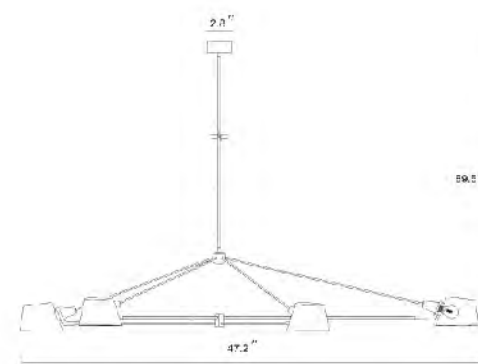

DLS12C72B
E26×6 Max60W