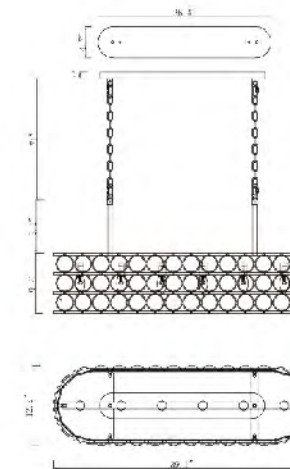

**DU77G**  
 SIZE:26.4"D×5.9"H  
 LAMP:6/60W/E26

**DU77SN**  
 SIZE:26.4"D×5.9"H  
 LAMP:6/60W/E26

DU77G  
 DU77SN  
 E26×6 Max60W

**DU105G**  
 SIZE:50.6"L×9"W×8.6"H  
 LAMP:11/60W/E26

**DU105 SHN**  
 SIZE:50.6"L×9"W×8.6"H  
 LAMP:11/60W/E26

**MU72**  
 SIZE:47.7"L×12.2"W×9.2"H  
 LAMP:7/40W/E12  
 MAGNIFYING GLASS LENS

MU72  
 E12×7 Max40W

**MU71**  
 SIZE:39.1"L×12.2"W×9.2"H  
 LAMP:6/40W/E12  
 MAGNIFYING GLASS LENS

MU70  
 E12×6 Max40W

MU71  
 E12×6 Max40W