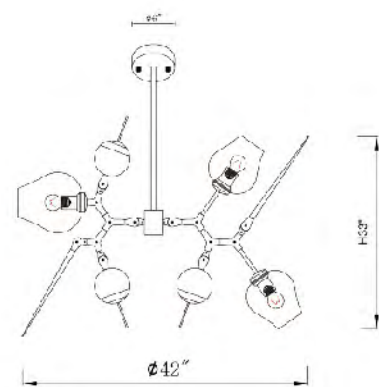

**DU100G**  
 SIZE:28"D×13"H  
 LAMP:3/40W/E12

**DU100 SHN**  
 SIZE:28"D×13"H  
 LAMP:3/40W/E12

DU100G  
 DU100 SHN  
 E12×3 Max40W

**DU104G**  
 SIZE:9.8"W×11.8"H×10"D  
 LAMP:1/40W/E12

**DU104 SHN**  
 SIZE:9.8"W×11.8"H×10"D  
 LAMP:1/40W/E12

**MA11X SN**  
SIZE:85"L×33"W×22"H  
LAMP:8/60W/E26

**MA11X G**  
SIZE:85"L×33"W×22"H  
LAMP:8/60W/E26

**BE01**  
 SIZE:42"D×33"H  
 LAMP:10/60W/E26

BE01  
 E26×10 Max60W

**BE03**  
 SIZE:37"D×21"H  
 LAMP:5/60W/E26

BE02  
 BE03  
 E26×5 Max60W

**BE02**  
 SIZE:37"D×21"H  
 LAMP:5/60W/E26

**DU03-3**  
SIZE:16.5"D×11"H  
LAMP:5/25W/E26

**DU02**  
SIZE:46.8"D×30.7"H  
LAMP:2/25W/E26

**DU03W**  
SIZE:8.7"W×5.7"D×19.8"H  
LAMP:2/25W/E26

**DU01**  
SIZE:55.5"D×34.6"H  
LAMP:21/25W/E26

**DU03GD**  
SIZE:39.3"D×18.7"H  
LAMP:10/25W/E26

**DU03**  
SIZE:39.3"D×18.7"H  
LAMP:10/25W/E26

DU03W  
E26×2 Max25W

DU03-3  
E26×5 Max25W

DU03  
DU03GD  
E26×10 Max25W