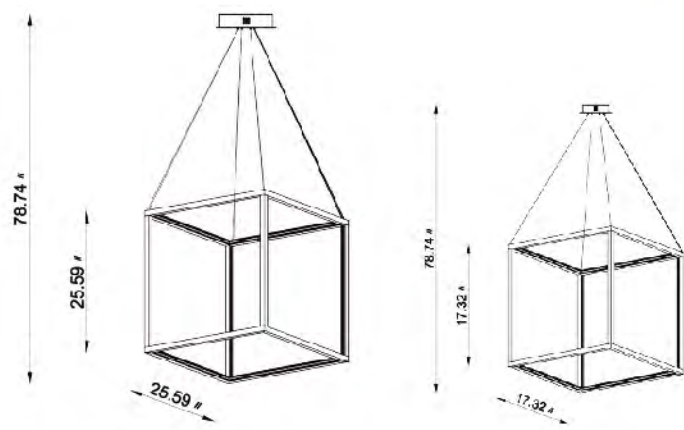

NL41
LED 70W 3000K (Include)

NL39
LED 48W 3000K (Include)