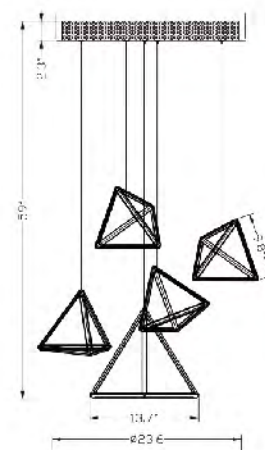

OC12C23W
LED 81W (Include)