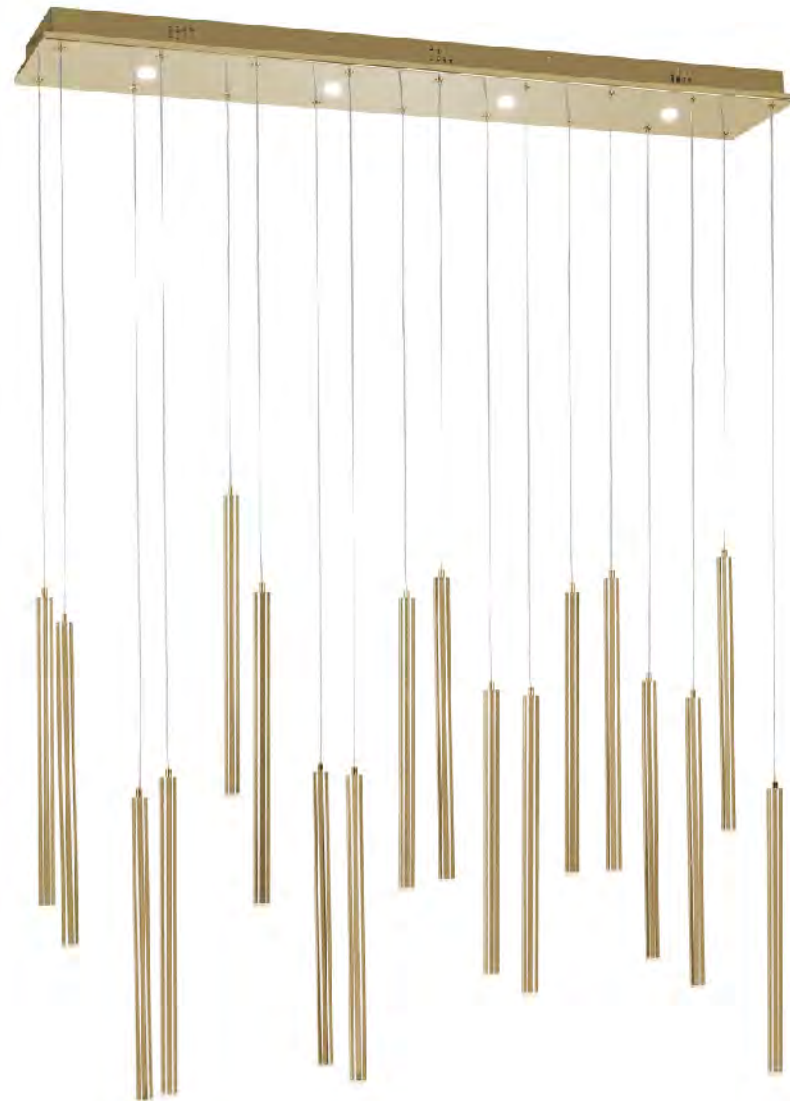

TR19
SIZE:47.2"L×8.2"W×116.5"H
LAMP:18×2W+4×2W/LED 3000K