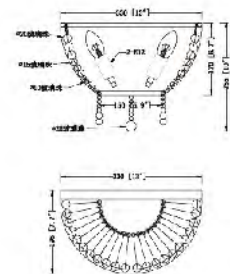

BE05  
 E26×1 Max60W

**ARN01CUS**  
 SIZE:32"D×38"H  
 LAMP:12/40W/E12

**ARN02CUS**  
 SIZE:19"D×21.5"H  
 LAMP:4/40W/E12

**ARN04CUS**  
 SIZE:26"D×12"H  
 LAMP:6/40W/E12

ARN01CUS  
 E12×12 Max40W

ARN03CUS  
 E12×2 Max40W