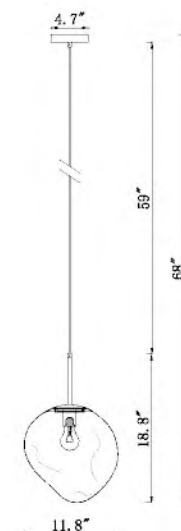

DU136P11P
DU136P11G
DU136P11B
DU136P11CH
E26x1 Max60W