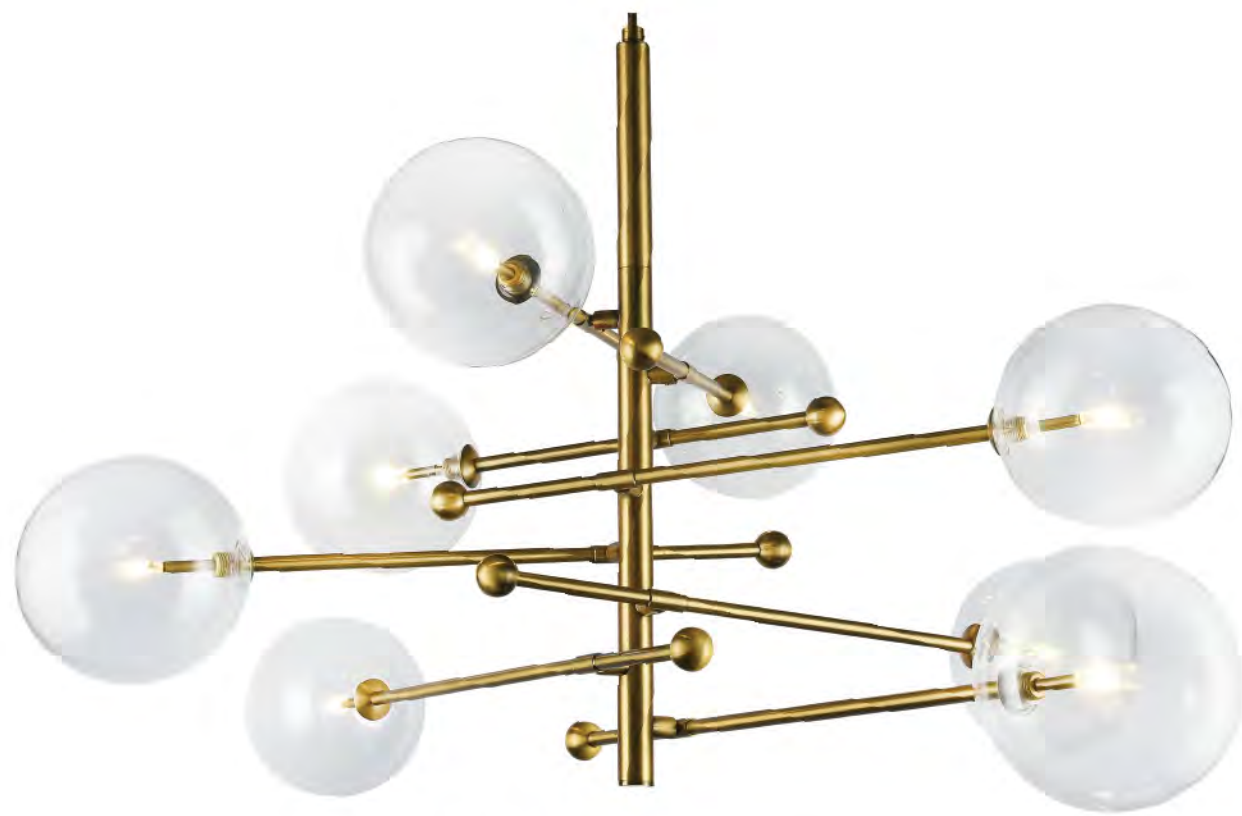

**DU01**  
SIZE:55.5"D×34.6"H  
LAMP:21/25W/E26

**DU03GD**  
SIZE:39.3"D×18.7"H  
LAMP:10/25W/E26

**DU03**  
SIZE:39.3"D×18.7"H  
LAMP:10/25W/E26

DU03W  
E26×2 Max25W

DU03-3  
E26×5 Max25W

DU03  
DU03GD  
E26×10 Max25W

**DU93**  
 SIZE:34.9"D×25.8"H  
 LAMP:8/40W/E12

**DU94**  
 SIZE:31.9"L×8.3"W×11.6"H  
 LAMP:4/60W/E26

**CL02**  
 SIZE:34.9"D×25.8"H  
 LAMP:8/40W/E12

DU93  
 CL02  
 E12×8 Max40W

**DU95**  
 SIZE:14.6"L×7.5"W×11.2"H  
 LAMP:2/60W/E26

DU95  
 E26×2 Max60W

**DU96**  
 SIZE:7.5"W×5.9"D×11.2"H  
 LAMP:1/60W/E26

DU96  
 E26×1 Max60W

**DU127**  
 SIZE:8.5"W×5.9"D×16.5"H  
 LAMP:1/60W/E26

DU127  
 E26×1 Max60W

**MSF01 C47G**  
 SIZE:47.2"D×18.1"H  
 LAMP:8/3W/G4 LED 120V 3000K

**DU98**  
 SIZE:31.5"D×26.8"H  
 LAMP:8/1.5W/G4 LED 120V 3000K

**DU98 SHN**  
 SIZE:31.5"D×26.8"H  
 LAMP:8/1.5W/G4 LED 120V 3000K

**DU97 SHN**  
 SIZE:23.6"D×20.5"H  
 LAMP:6/1.5W/G4 LED 120V 3000K

**DU138C42B**  
 SIZE:42.5"D×24.4"H  
 LAMP:16/5W/G9 LED(NOT INCLUDE)