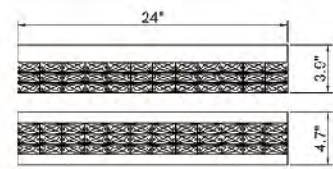

**DU121**  
 SIZE:4.7"L×7.9"W×13"H  
 LAMP:1/40W/E12  
 GLASS

**DU122**  
 SIZE:16.5"L×7.9"W×13"H  
 LAMP:3/40W/E12  
 GLASS

**DU123**  
 SIZE:22.4"L×7.9"W×13"H  
 LAMP:4/40W/E12  
 GLASS

DIN08W16CH  
 LED 8W (Include)