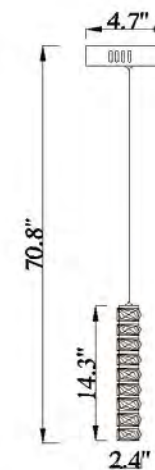

KD22
LED 5W DIAMMABLE 4000K (Include)