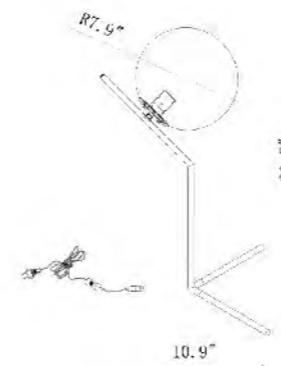

**DU104 BLK**  
 SIZE:9.8"W×11.8"H×10"D  
 LAMP:1/40W/E12

DU104G  
 DU104 SHN  
 DU104 BLK  
 E12×1 Max40W

**DU73**  
 SIZE: 10.6"W x 7.9"D x 22.6"H  
 LAMP: 1/40W/E12

**DU73SN**  
 SIZE: 10.6"W x 7.9"D x 22.6"H  
 LAMP: 1/40W/E12

DU73  
 DU73SN  
 E12x1 Max40W

DU73L  
 E26x1 Max60W

DU72  
 DU72SN  
 E12x1 Max40W

**DU73L**  
 SIZE: 16.6"W x 11.8"D x 26.7"H  
 LAMP: 1/60W/E26

**DU72SN**  
 SIZE: 11"W x 7.9"D x 8.8"H  
 LAMP: 1/40W/E12

**DU72**  
 SIZE: 11"W x 7.9"D x 8.8"H  
 LAMP: 1/40W/E12

**DU71**  
 SIZE: 15.7"W×11.8"D×64.3"H  
 LAMP: 1/60W/E26

**DU71SN**  
 SIZE: 15.7"W×11.8"D×64.3"H  
 LAMP: 1/60W/E26

DU71  
 DU71SN  
 E26×1 Max60W

**DU74**  
 SIZE: 8.7"W×7.9"D×14.6"H  
 LAMP: 1/40W/E12

**DU74 SN**  
 SIZE: 8.7"W×7.9"D×14.6"H  
 LAMP: 1/40W/E12

DU87  
 DU87 SN  
 E12×1 Max40W

DU74  
 DU74 SN  
 E12×1 Max40W

**DU87 SN**  
 SIZE: 10.9"W×7.9"D×20.7"H  
 LAMP: 1/40W/E12