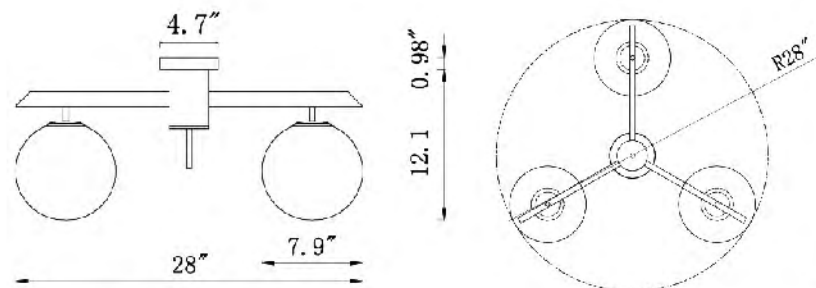

## Custom Lighting Manufacturing Picture

**MU28**  
 SIZE:26.8"D×10.1"H  
 LAMP:25/5W/G9 LED

**MU28 SHN**  
 SIZE:26.8"D×10.1"H  
 LAMP:25/5W/G9 LED

MU28  
 MU28 SHN  
 G9×25 LED 5W

**MU29 SHN**  
 SIZE:36.2"L×11"W×11"H  
 LAMP:16/5W/G9 LED

**MU29**  
 SIZE:36.2"L×11"W×11"H  
 LAMP:16/5W/G9 LED

**MU62**  
 SIZE:31.4"D+25.5"D×11.8-98.5"H  
 LAMP:20/5W/G9 LED

MU62  
 G9×20 Max5W(LED)

MU63  
 G9×36 Max5W(LED)

**MU63**  
 SIZE:37.7"D+31.4"D+25.5"D×19.7-98.5"H  
 LAMP:36/5W/G9 LED

**DU100G**  
 SIZE:28"D×13"H  
 LAMP:3/40W/E12

**DU100 SHN**  
 SIZE:28"D×13"H  
 LAMP:3/40W/E12

DU100G  
 DU100 SHN  
 E12×3 Max40W

**DU104G**  
 SIZE:9.8"W×11.8"H×10"D  
 LAMP:1/40W/E12

**DU104 SHN**  
 SIZE:9.8"W×11.8"H×10"D  
 LAMP:1/40W/E12