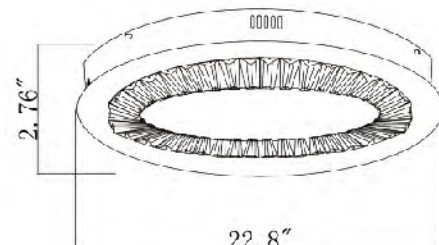

FT05
LED 24W 4000K (Include)