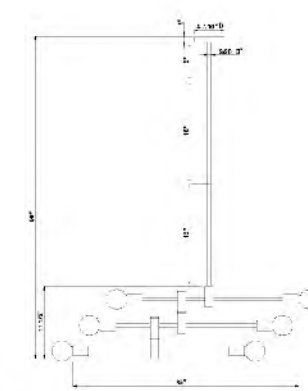

TR76C30BR
E26×4 Max60W

TR77C35BR
E26×6 Max60W