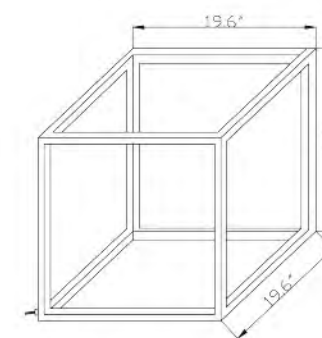

OC06ST20N
OC06ST20G
LED 60W 3000K (Include)