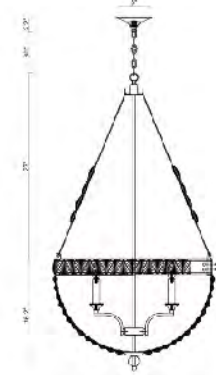

LA17
E12×6 Max40W