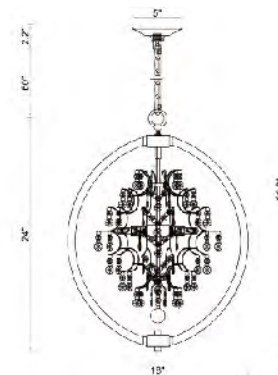

**LA17**  
 SIZE:24"D×42"H  
 LAMP:6/40W/E12

**LA10**  
 SIZE:18"D×24"H  
 LAMP:4/25W/G9  
**CLEAR CRYSTAL  
 CHROME FRAME**

**LA18**  
 SIZE:25"D×36"H  
 LAMP:6/40W/E12

LA15  
 E12×4 Max25W

LA10  
 G9×4 Max40W