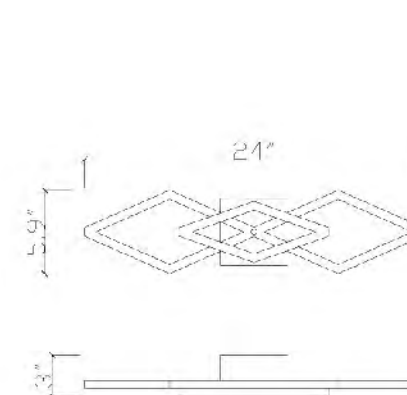

ML989 GOLD
ML989 SILVER
LED 36W (Include)