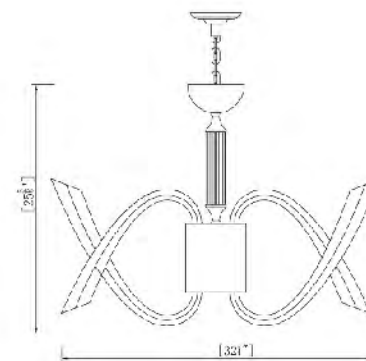

DG21
G9×12 Max20W