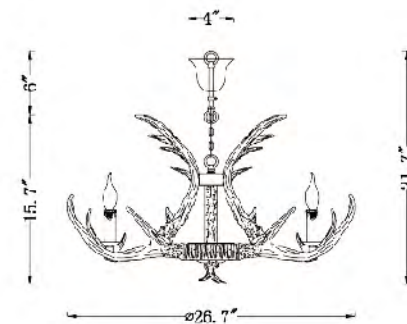

**YA26C35BR**  
 SIZE:35.4"D×23.6"H  
 LAMP:6/40W/E12

YA26C35BR  
 E12×6 Max40W

**YA27C31BR**  
 SIZE:21.6"D×13.7"H  
 LAMP:6/40W/E12

YA27C31BR  
 E12×6 Max40W

**YA29C27W**  
 SIZE:26.7"D×15.7"H  
 LAMP:6/40W/E12  
**NEW PP MATERIAL**  
**DURABLE&LIGHT WEIGHT**