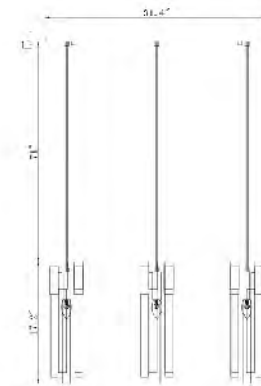

MU79C31G
MU79C31C
E12x3 Max40W