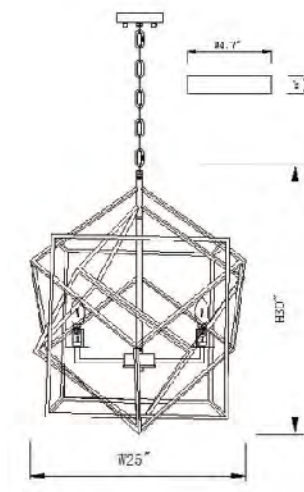

LA22  
 E12x4 Max40W

LA13  
 E12x6 Max40W

LA16  
 E12x6 Max40W

**KJ03BLK**  
 SIZE: 25"D x 30"H  
 LAMP: 6/40W/E12

KJ03  
 KJ03BLK  
 E12x6 Max40W

**FL20**  
SIZE:30"D  
LAMP:8/60W/E26  
**GLASS STICK&CHROME FRAME**