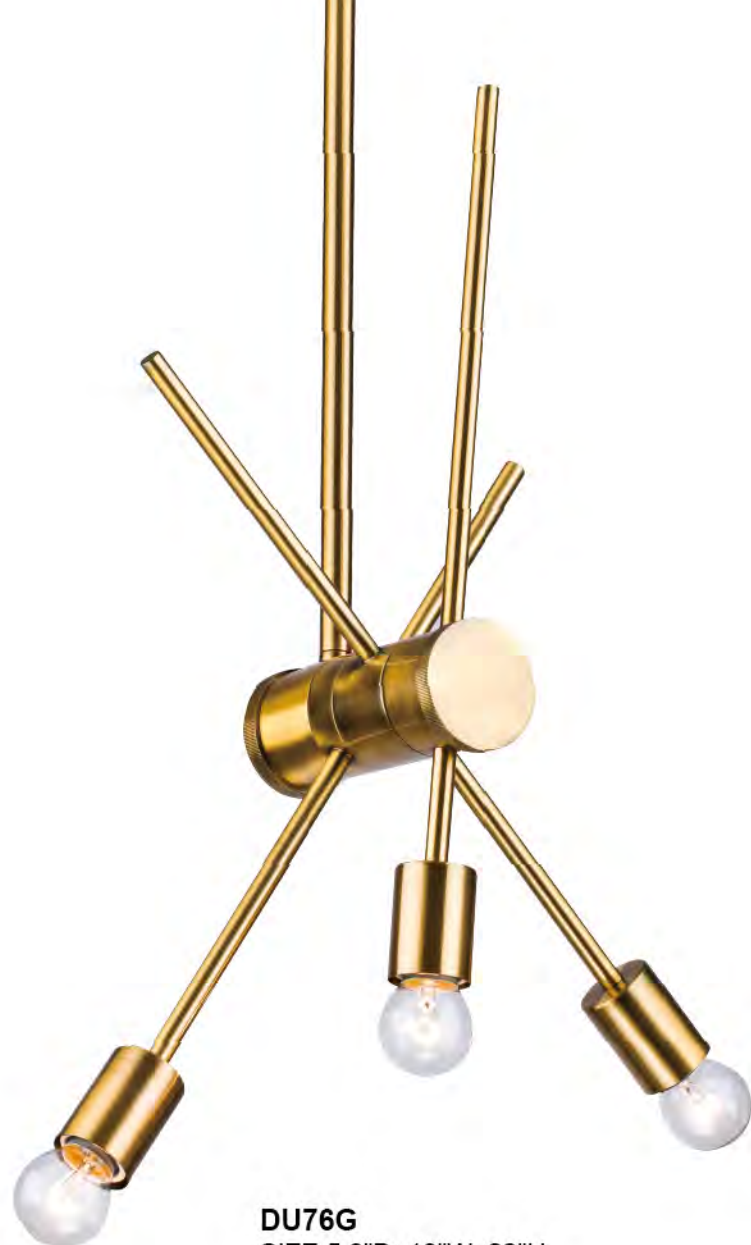

**KE145MB/L 17B**  
 SIZE:13.8"D×4.8"H  
 LAMP:1/60W/E26

**TR78C39BR**  
 SIZE:39.4"D×15.4"H  
 LAMP:8/60W/E26

TR78C39BR  
 E26×8 Max60W

**TR77C35BR**  
 SIZE:35"D×11.2"H  
 LAMP:6/60W/E26

**TR76C30BR**  
 SIZE:31"D×7.3"H  
 LAMP:4/60W/E26

TR76C30BR  
 E26×4 Max60W

TR77C35BR  
 E26×6 Max60W

**TR76C30CH**  
 SIZE:31"D×7.3"H  
 LAMP:4/60W/E26

TR76C30CH  
 E26×4 Max60W

**TR77C35CH**  
 SIZE:35"D×11.2"H  
 LAMP:6/60W/E26

TR77C35CH  
 E26×6 Max60W

**DU76G**  
 SIZE:5.9"D×13"W×22"H  
 LAMP:3/60W/E26

**DU76SN**  
 SIZE:5.9"D×13"W×22"H  
 LAMP:3/60W/E26

**DU75SN**  
 SIZE:3.1"D×5"W×14.6"H  
 LAMP:2/40W/E12

**DU75G**  
 SIZE:3.1"D×5"W×14.6"H  
 LAMP:2/40W/E12

**DU77G**  
 SIZE:26.4"D×5.9"H  
 LAMP:6/60W/E26

**DU77SN**  
 SIZE:26.4"D×5.9"H  
 LAMP:6/60W/E26

DU77G  
 DU77SN  
 E26×6 Max60W

**DU105G**  
 SIZE:50.6"L×9"W×8.6"H  
 LAMP:11/60W/E26

**DU105 SHN**  
 SIZE:50.6"L×9"W×8.6"H  
 LAMP:11/60W/E26