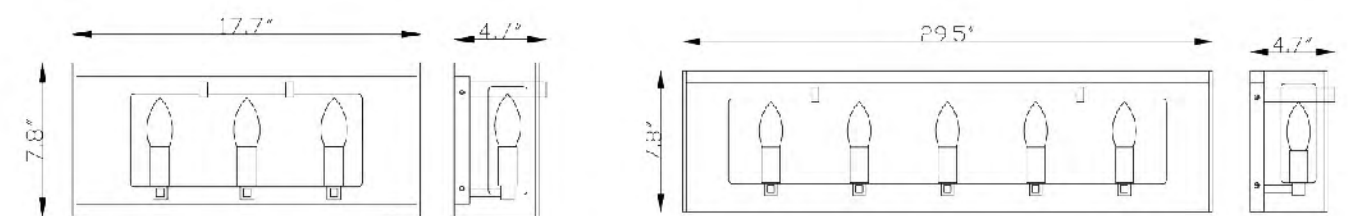

**TD18CH**  
 SIZE:39.3"Lx12.5"Wx11.8"H  
 LAMP:8/40W/E12  
 CLEAR ACRYLIC/CHROME FRAME

TD18CH  
 E12x8 Max40W

**TD16CH**  
 SIZE:17.7"Lx7.8"Hx4.7"D  
 LAMP:3/40W/E12  
 CLEAR ACRYLIC/CHROME FRAME

**TD17CH**  
 SIZE:29.5"Lx7.8"Hx4.7"D  
 LAMP:5/40W/E12  
 CLEAR ACRYLIC/CHROME FRAME