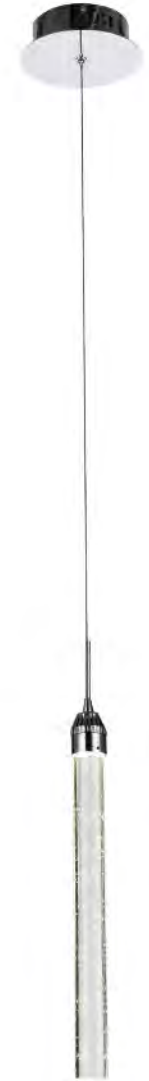

YJ04
SIZE:6"D×110"H
LAMP:1/3W/LED 4000K
SHADE:CLEAR BUBBLE CRYSTAL