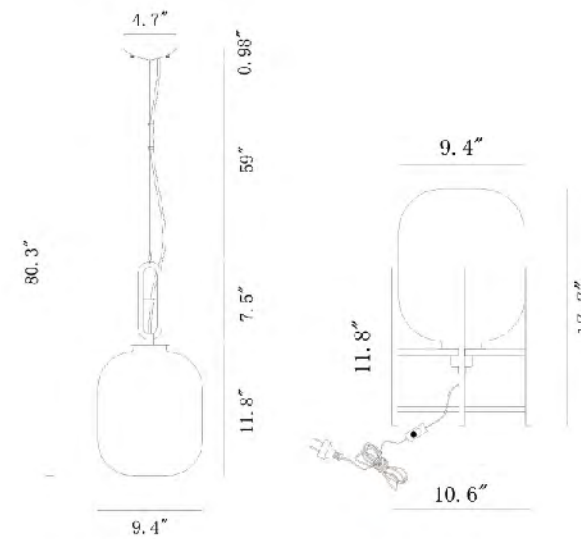

## Custom Lighting Manufacturing Picture

**MU28**  
 SIZE:26.8"D×10.1"H  
 LAMP:25/5W/G9 LED

**MU28 SHN**  
 SIZE:26.8"D×10.1"H  
 LAMP:25/5W/G9 LED

MU28  
 MU28 SHN  
 G9×25 LED 5W

**MU29 SHN**  
 SIZE:36.2"L×11"W×11"H  
 LAMP:16/5W/G9 LED

**DU100G**  
 SIZE:28"D×13"H  
 LAMP:3/40W/E12

**DU100 SHN**  
 SIZE:28"D×13"H  
 LAMP:3/40W/E12

DU100G  
 DU100 SHN  
 E12×3 Max40W

**DU104G**  
 SIZE:9.8"W×11.8"H×10"D  
 LAMP:1/40W/E12

**DU104 SHN**  
 SIZE:9.8"W×11.8"H×10"D  
 LAMP:1/40W/E12

**DU144C33G**  
 SIZE:33.8"L×17.7"D×14.9"H  
 LAMP:24/5W/G9 LED(NOT INCLUDE)

**DU144C33CH**  
 SIZE:33.8"L×17.7"D×14.9"H  
 LAMP:24/5W/G9 LED(NOT INCLUDE)

DU144C33G  
 DU144C33CH  
 G9×24 Max20W

**TD31C23AB**  
 SIZE:23"D×21"H  
 LAMP:6/40W/E12

**DU110SMK**  
 SIZE:9.4"D×19.3"H  
 LAMP:1/60W/E26

**DU110COG**  
 SIZE:9.4"D×19.3"H  
 LAMP:1/60W/E26

**BU03C23BR**  
 SIZE:23.6"D×13.78"H  
 LAMP:24/3W/G9 LED

BU03C23BR  
 LED 24×3W LED G9

DU110COG  
 DU110SMK  
 E26×1 Max60W