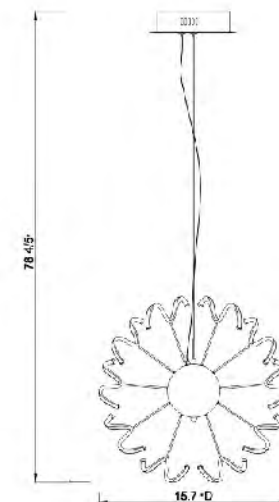

**TR23**  
 SIZE:22.8L×6.3"W×5.9"H  
 LAMP:20W/LED 3000K

**TR22**  
 SIZE:22.8"D×11"H  
 LAMP:30W/LED 3000K

**TR24**  
 SIZE:22.8L×6.3"W×5.9"H  
 LAMP:20W/LED 3000K

TR23  
 TR24  
 LED 20W 3000K (Include)