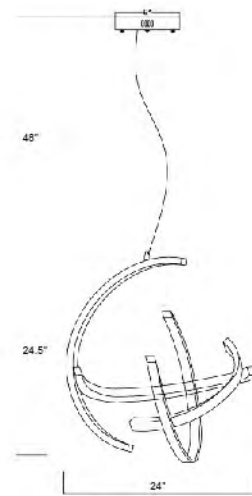

GARDE02 CUSTOM
LED 38W 3000K (Include)