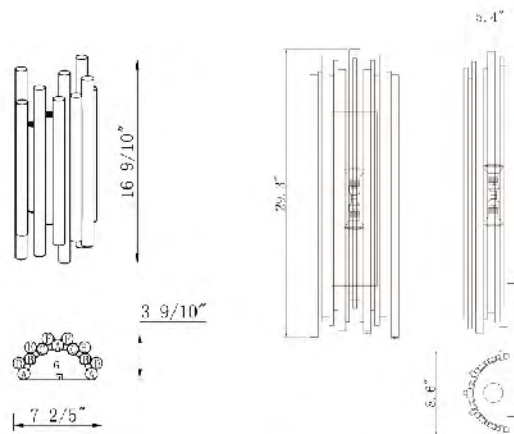

MU64
GU10×2 Max35W

NL47G
LED 8W 3000K(Include)