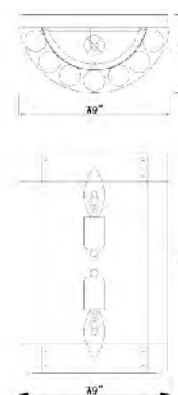

LX81W9CH
E12×2 Max40W