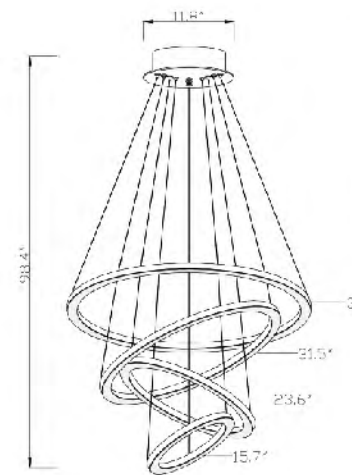

OC19C39G
LED 210W (Include)