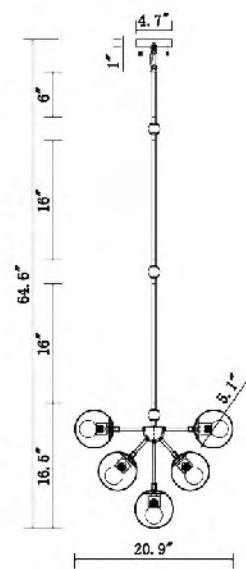

BE02  
 BE03  
 E26×5 Max60W

**BE02**  
 SIZE:37"D×21"H  
 LAMP:5/60W/E26

**DU03-3**  
SIZE:16.5"D×11"H  
LAMP:5/25W/E26

**DU02**  
SIZE:46.8"D×30.7"H  
LAMP:2/25W/E26

**DU03W**  
SIZE:8.7"W×5.7"D×19.8"H  
LAMP:2/25W/E26

**DU01**  
SIZE:55.5"D×34.6"H  
LAMP:21/25W/E26

**DU03GD**  
SIZE:39.3"D×18.7"H  
LAMP:10/25W/E26

**DU03**  
SIZE:39.3"D×18.7"H  
LAMP:10/25W/E26

DU03W  
E26×2 Max25W

DU03-3  
E26×5 Max25W

DU03  
DU03GD  
E26×10 Max25W

DU02  
E26×15 Max25W

DU01  
E26×21 Max25W

**DU103**  
 SIZE:20.9"D×16.5"H  
 LAMP:10/40W/E12

**DU102**  
 SIZE:20.9"D×16.5"H  
 LAMP:10/40W/E12

DU102  
 DU103  
 E12×10 Max40W

DU109  
 E26×8 Max60W

**DU109**  
 SIZE:18.1"D×35.4"H  
 LAMP:8/60W/E26

**DU93**  
 SIZE:34.9"D×25.8"H  
 LAMP:8/40W/E12

**DU94**  
 SIZE:31.9"L×8.3"W×11.6"H  
 LAMP:4/60W/E26

**CL02**  
 SIZE:34.9"D×25.8"H  
 LAMP:8/40W/E12

DU93  
 CL02  
 E12×8 Max40W

**DU95**  
 SIZE:14.6"L×7.5"W×11.2"H  
 LAMP:2/60W/E26