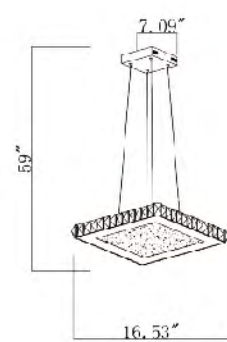

FT21
LED 24W 4000K (Include)