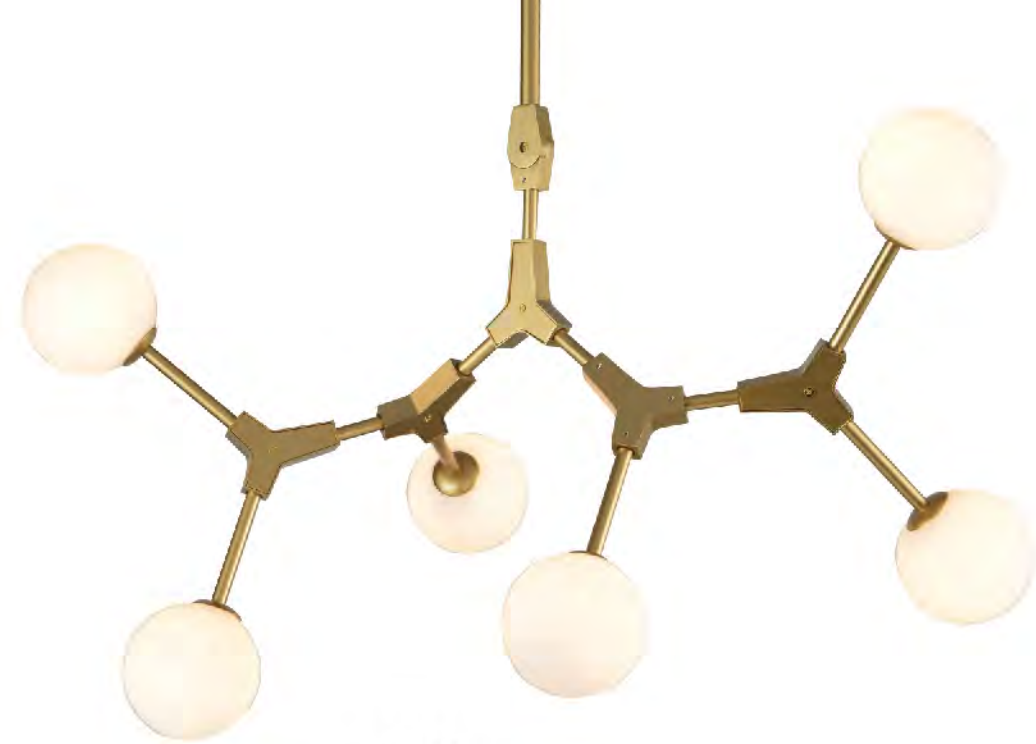

**DU144C33G**  
 SIZE:33.8"L×17.7"D×14.9"H  
 LAMP:24/5W/G9 LED(NOT INCLUDE)

**DU144C33CH**  
 SIZE:33.8"L×17.7"D×14.9"H  
 LAMP:24/5W/G9 LED(NOT INCLUDE)

DU144C33G  
 DU144C33CH  
 G9×24 Max20W

**TD31C23AB**  
 SIZE:23"D×21"H  
 LAMP:6/40W/E12

**DU110SMK**  
 SIZE:9.4"D×19.3"H  
 LAMP:1/60W/E26

**DU110COG**  
 SIZE:9.4"D×19.3"H  
 LAMP:1/60W/E26

**BU03C23BR**  
 SIZE:23.6"D×13.78"H  
 LAMP:24/3W/G9 LED

BU03C23BR  
 LED 24×3W LED G9

DU110COG  
 DU110SMK  
 E26×1 Max60W

DU111 SMK  
 E26×1 Max60W

**DU111 SMK**  
 SIZE:10.6"D×17.7"H  
 LAMP:1/60W/E26

**MU61**  
 SIZE:39.3"D×29.1"H  
 LAMP:9/5W/G9 LED

MU61  
 G9×9 LED 5W

**BE16**  
 SIZE:32"L×20"W×20"H  
 LAMP:6/20W/G9

BE16  
 G9×6 Max20W

BE15  
 G9×4 Max20W

**BE15**  
 SIZE:24"L×16"W×16"H  
 LAMP:4/20W/G9

**KJ02 (PENDANT LAMP)**  
 SIZE:35.4"D×12"H  
 LAMP:6/40W/E12

**KJ02CH (PENDANT LAMP)**  
 SIZE:35.4"D×12"H  
 LAMP:6/40W/E12

**KJ02 (CEILING LAMP)**  
 SIZE:35.4"D×13"H  
 LAMP:6/40W/E12