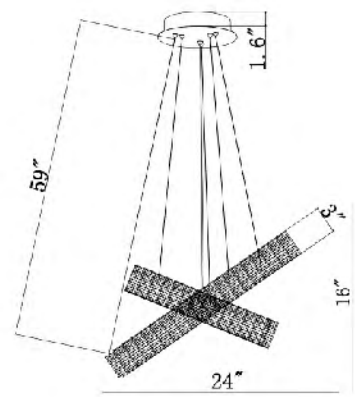

DIN07C23CH  
 LED 32W (Include)

KD22  
 LED 5W DIAMMABLE 4000K (Include)

**KD22**  
 SIZE:2.4"D×14.3"H  
 LAMP:5W/LED 4000K DIAMMABLE

**FT38C24CH**  
 SIZE:24"Lx16"Wx3"H  
 LAMP:60W/LED 4000K DIMMABLE

FT38C24CH  
 LED 60W 4000K (Include)