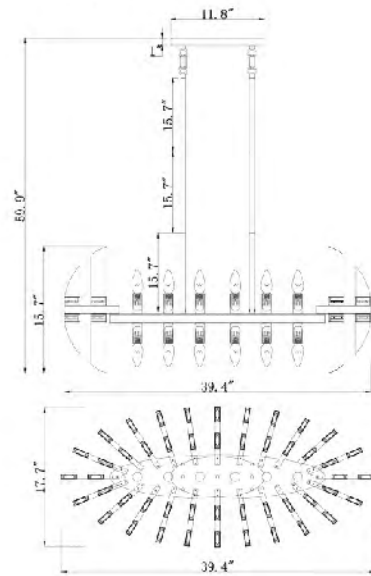

**DU77G**  
 SIZE:26.4"D×5.9"H  
 LAMP:6/60W/E26

**DU77SN**  
 SIZE:26.4"D×5.9"H  
 LAMP:6/60W/E26

DU77G  
 DU77SN  
 E26×6 Max60W

**DU105G**  
 SIZE:50.6"L×9"W×8.6"H  
 LAMP:11/60W/E26

**DU105 SHN**  
 SIZE:50.6"L×9"W×8.6"H  
 LAMP:11/60W/E26

**GL60**  
 SIZE:33.5"D×33.5"H  
 LAMP:24/40W/E12

**DU99**  
 SIZE:34.4"D×35.8"H  
 LAMP:22/60W/E26

**GL62**  
 SIZE:33.5"D×76.6"H  
 LAMP:20/25W/E26

**GL61**  
 SIZE:14.6"D×60"H  
 LAMP:12/25W/E26

DU99  
 E26×22 Max60W

**WALLSCONCE**

**MAT02C23G**  
SIZE:23.6"D×9.84"H  
LAMP:44W/LED 3000K  
CRYSTAL/GOLD FRAME

**MAT02C23CH**  
SIZE:23.6"D×9.84"H  
LAMP:44W/LED 3000K  
CRYSTAL/CHROME FRAME

**BDC01**  
SIZE:24"D×108"H  
LAMP:23/25W/G9

**BDC02**  
SIZE:5"D×5"H  
LAMP:1/25W/G9

**ZL29C39CO**  
 SIZE:39.4"L×17.7"W×15.7"H  
 LAMP:12/40W/E12  
 ACRYLIC/BRASS FRAME  
 ZL29C39CH (CHROME COLOR NOT SHOWN)

ZL29C39CO  
 E12×12 Max40W

**ZL24C23CH**  
 SIZE:23.2"D×22.8"H  
 LAMP:6/40W/E12  
 ACRYLIC/CHROME FRAME