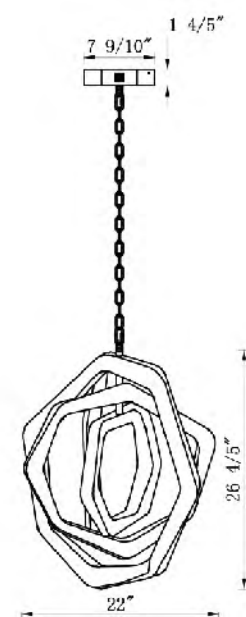

NL48G
LED 54W (Include)