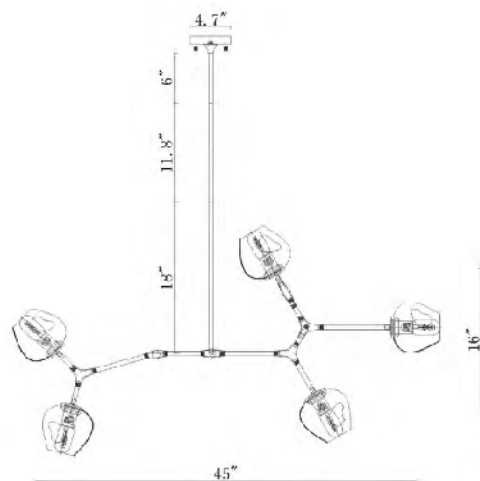

**DU100G**  
 SIZE:28"D×13"H  
 LAMP:3/40W/E12

**DU100 SHN**  
 SIZE:28"D×13"H  
 LAMP:3/40W/E12

DU100G  
 DU100 SHN  
 E12×3 Max40W

**DU104G**  
 SIZE:9.8"W×11.8"H×10"D  
 LAMP:1/40W/E12

**DU104 SHN**  
 SIZE:9.8"W×11.8"H×10"D  
 LAMP:1/40W/E12

**MA08**  
SIZE:9"D×60"H  
LAMP:1/60W/E26

**MA11 BLK**  
SIZE:38"D×70"H  
LAMP:9/60W/E26

**DU64**  
SIZE:26.7"D×22.8"H  
LAMP:10/60W/E26

**DU64SMK**  
SIZE:26.7"D×22.8"H  
LAMP:10/60W/E26

**DU43**  
SIZE:31.1"D×8.6"H  
LAMP:10/60W/E26

**MA11X BLK**  
 SIZE:85"L×33"W×22"H  
 LAMP:8/60W/E26

**SH02 SMK**  
 SIZE:45"L×16"W  
 LAMP:5/60W/E26

**SH02B-SMK**  
 SIZE:45"L×16"W  
 LAMP:5/60W/E26

**SH02C**  
 SIZE:45"L×16"W  
 LAMP:5/60W/E26

**SH02 CH-C**  
 SIZE:45"L×16"W  
 LAMP:5/60W/E26

BE02  
 BE03  
 E26×5 Max60W

**BE02**  
 SIZE:37"D×21"H  
 LAMP:5/60W/E26

**DU03-3**  
SIZE:16.5"D×11"H  
LAMP:5/25W/E26

**DU02**  
SIZE:46.8"D×30.7"H  
LAMP:2/25W/E26

**DU03W**  
SIZE:8.7"W×5.7"D×19.8"H  
LAMP:2/25W/E26