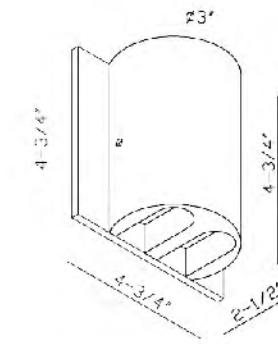

ALBLED227-B
ALBLED227-W
LED 8W (Include)