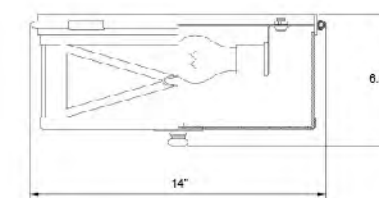

255421
E26×3 Max60W