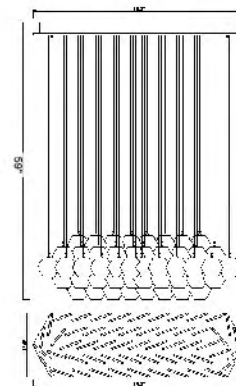

BE02  
 BE03  
 E26×5 Max60W

**BE02**  
 SIZE:37"D×21"H  
 LAMP:5/60W/E26

**DU03-3**  
SIZE:16.5"D×11"H  
LAMP:5/25W/E26

**DU02**  
SIZE:46.8"D×30.7"H  
LAMP:2/25W/E26

**DU03W**  
SIZE:8.7"W×5.7"D×19.8"H  
LAMP:2/25W/E26

**DU77G**  
 SIZE:26.4"D×5.9"H  
 LAMP:6/60W/E26

**DU77SN**  
 SIZE:26.4"D×5.9"H  
 LAMP:6/60W/E26

DU77G  
 DU77SN  
 E26×6 Max60W

**DU105G**  
 SIZE:50.6"L×9"W×8.6"H  
 LAMP:11/60W/E26

**DU105 SHN**  
 SIZE:50.6"L×9"W×8.6"H  
 LAMP:11/60W/E26

**DU33SN**  
SIZE:39.4"L×13.8"W×20"H  
LAMP:42/40W/E12

**BU01C43G**  
 SIZE:43.3"L×12.6"W×57"H  
 LAMP:4/5W/GU10+26/3W/LED DIMMABLE

BU01C43G  
 BU01C43G ROSE GOLD  
 LED 98W (Include)

**BU02C45G**  
 SIZE:45.2"L×13.7"W×59"H  
 LAMP:10/3W/GU10 LED

BU02C45G  
 GU10×10 LED 3W

**BU06C43G**  
 SIZE:43.3"Lx4.7"Wx32.6"H  
 LAMP:3/5W GU10+50W/LED 2700K DIMMABLE  
 LENS:ALABASTER STONE

BU06C43G  
 BU06C43CH  
 LED 50W (Include)

**BU06C43CH**  
 SIZE:43.3"Lx4.7"Wx32.6"H  
 LAMP:3/5W GU10+50W/LED 2700K DIMMABLE  
 LENS:ALABASTER STONE