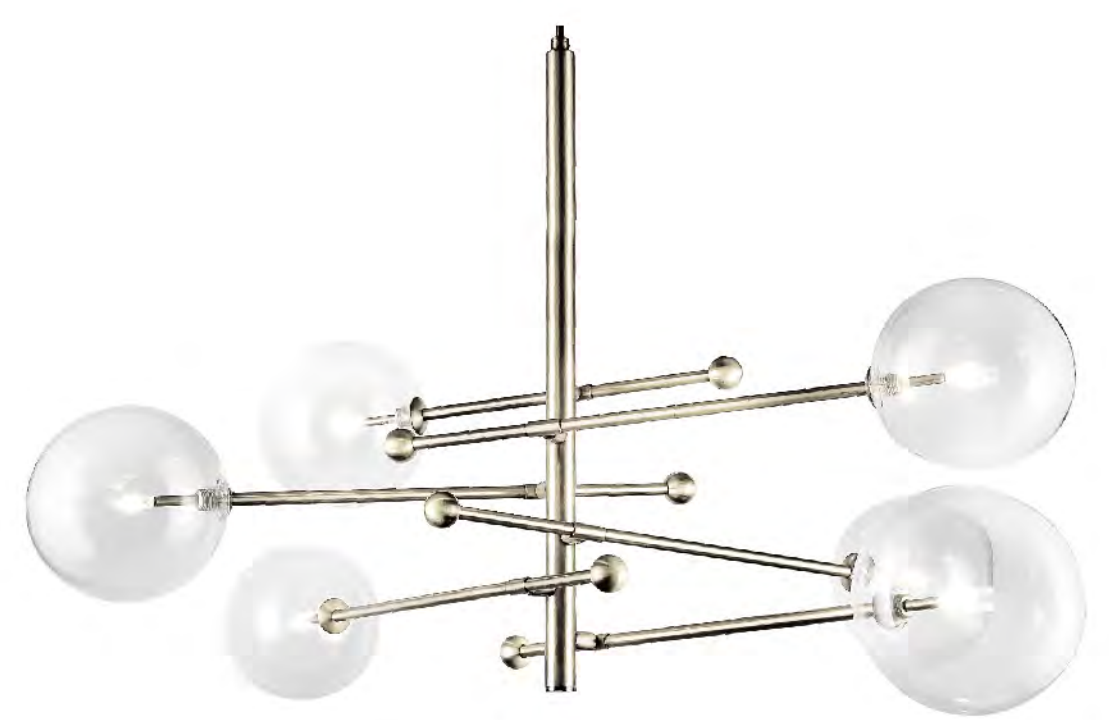

**DU01**  
SIZE:55.5"D×34.6"H  
LAMP:21/25W/E26

**DU03GD**  
SIZE:39.3"D×18.7"H  
LAMP:10/25W/E26

**DU03**  
SIZE:39.3"D×18.7"H  
LAMP:10/25W/E26

DU03W  
E26×2 Max25W

DU03-3  
E26×5 Max25W

DU03  
DU03GD  
E26×10 Max25W

**DU93**  
 SIZE:34.9"D×25.8"H  
 LAMP:8/40W/E12

**DU94**  
 SIZE:31.9"L×8.3"W×11.6"H  
 LAMP:4/60W/E26

**CL02**  
 SIZE:34.9"D×25.8"H  
 LAMP:8/40W/E12

DU93  
 CL02  
 E12×8 Max40W

**DU95**  
 SIZE:14.6"L×7.5"W×11.2"H  
 LAMP:2/60W/E26

DU95  
 E26×2 Max60W

**DU96**  
 SIZE:7.5"W×5.9"D×11.2"H  
 LAMP:1/60W/E26

DU96  
 E26×1 Max60W

**DU127**  
 SIZE:8.5"W×5.9"D×16.5"H  
 LAMP:1/60W/E26

DU127  
 E26×1 Max60W

**MSF01 C47G**  
 SIZE:47.2"D×18.1"H  
 LAMP:8/3W/G4 LED 120V 3000K

**MSF01 CH**  
 SIZE:39.3"D×14"H  
 LAMP:6/3W/G4 LED 120V 3000K

**MSF01**  
 SIZE:39.3"D×14"H  
 LAMP:6/3W/G4 LED 120V 3000K

MSF01 C47G  
 MSF01 C47CH  
 G4×8 LED 3W 120V 3000K

**MSF01 C47CH**  
 SIZE:47.2"D×18.1"H  
 LAMP:8/3W/G4 LED 120V 3000K