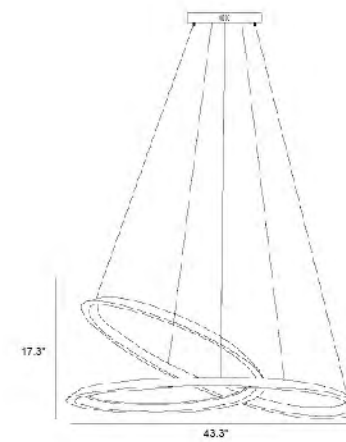

GARDE09 CUSTOM
LED 110W (Include)