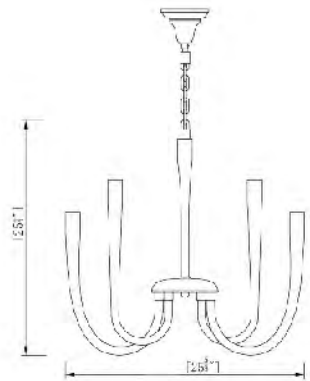

DG20
G9×16 Max20W