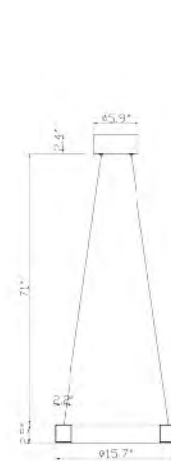

MU30D
LED 35W 3000K (Include)