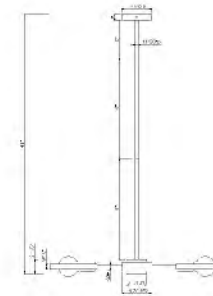

TR73C27BR
E26×4 MAX60W