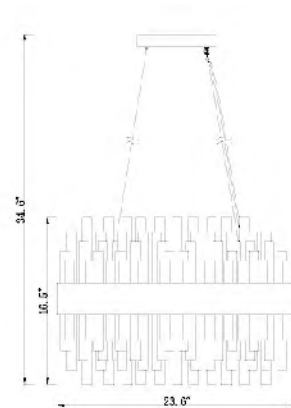

**DU100G**  
 SIZE:28"D×13"H  
 LAMP:3/40W/E12

**DU100 SHN**  
 SIZE:28"D×13"H  
 LAMP:3/40W/E12

DU100G  
 DU100 SHN  
 E12×3 Max40W

**DU104G**  
 SIZE:9.8"W×11.8"H×10"D  
 LAMP:1/40W/E12

**DU104 SHN**  
 SIZE:9.8"W×11.8"H×10"D  
 LAMP:1/40W/E12

**DU125**  
 SIZE:22.8"D×25.8"H  
 LAMP:16/20W/G9

DU125  
 G9×16 Max20W

DU128C 15CH  
 E26×4 Max60W

**DU128C 15CH**  
 SIZE:16"D×2"H  
 LAMP:4/60W/E26

DU124  
 G9×2 Max20W

**DU124**  
 SIZE:9.8"W×4.7"D×15.8"H  
 LAMP:2/20W/G9

**DU144C33G**  
 SIZE:33.8"L×17.7"D×14.9"H  
 LAMP:24/5W/G9 LED(NOT INCLUDE)

**DU144C33CH**  
 SIZE:33.8"L×17.7"D×14.9"H  
 LAMP:24/5W/G9 LED(NOT INCLUDE)

DU144C33G  
 DU144C33CH  
 G9×24 Max20W

**TD31C23AB**  
 SIZE:23"D×21"H  
 LAMP:6/40W/E12

**DU110SMK**  
 SIZE:9.4"D×19.3"H  
 LAMP:1/60W/E26

**DU110COG**  
 SIZE:9.4"D×19.3"H  
 LAMP:1/60W/E26

**BU03C23BR**  
 SIZE:23.6"D×13.78"H  
 LAMP:24/3W/G9 LED

BU03C23BR  
 LED 24×3W LED G9

DU110COG  
 DU110SMK  
 E26×1 Max60W