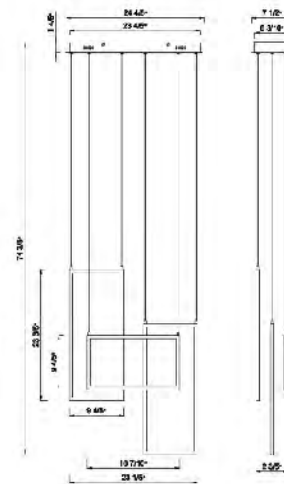

TR37 GD
LED 50W 3000K (Include)