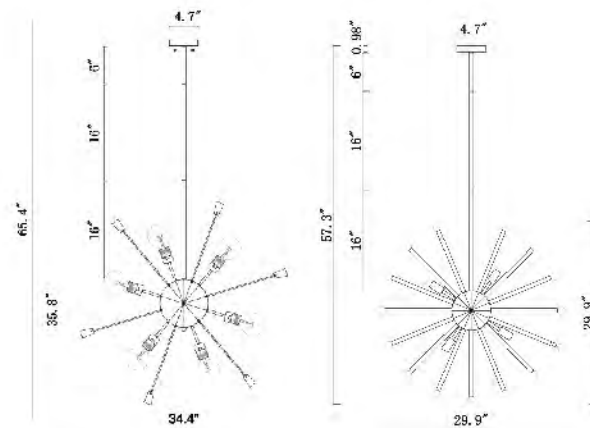

**GL60**  
 SIZE:33.5"D×33.5"H  
 LAMP:24/40W/E12

**DU99**  
 SIZE:34.4"D×35.8"H  
 LAMP:22/60W/E26

**GL62**  
 SIZE:33.5"D×76.6"H  
 LAMP:20/25W/E26

**GL61**  
 SIZE:14.6"D×60"H  
 LAMP:12/25W/E26

DU99  
 E26×22 Max60W