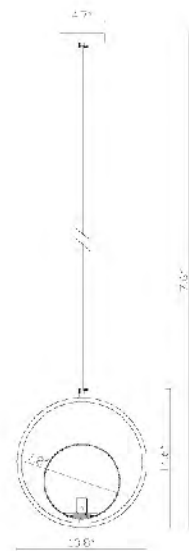

DU153P10G
E26×1 Max60W