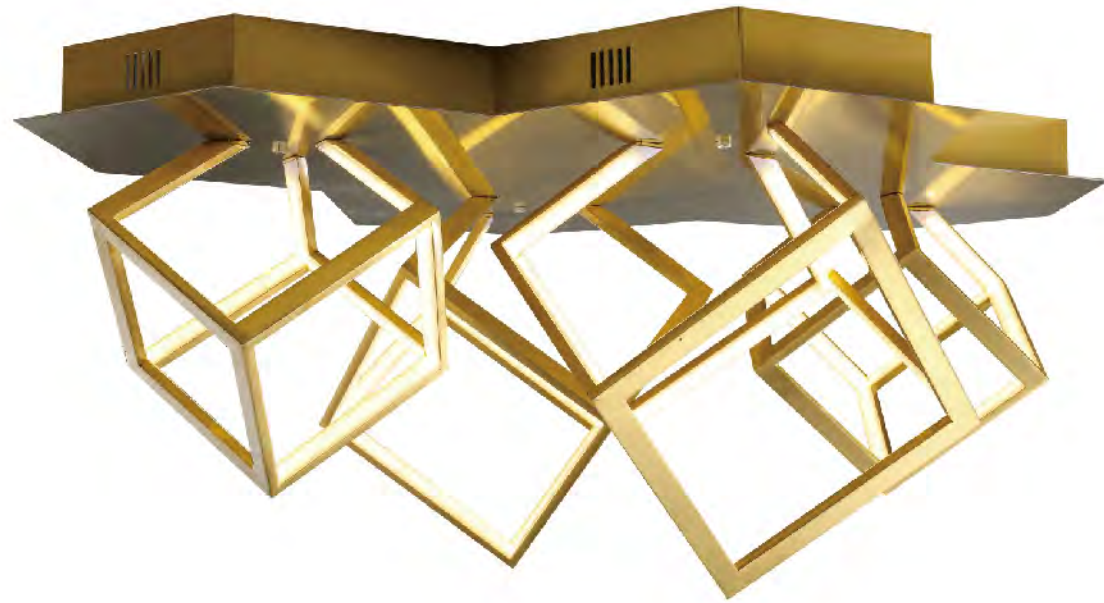

OC03F34G
SIZE:27.5"L×19"W×13.3"H
LAMP:90W/LED 3000K DIMMABLE