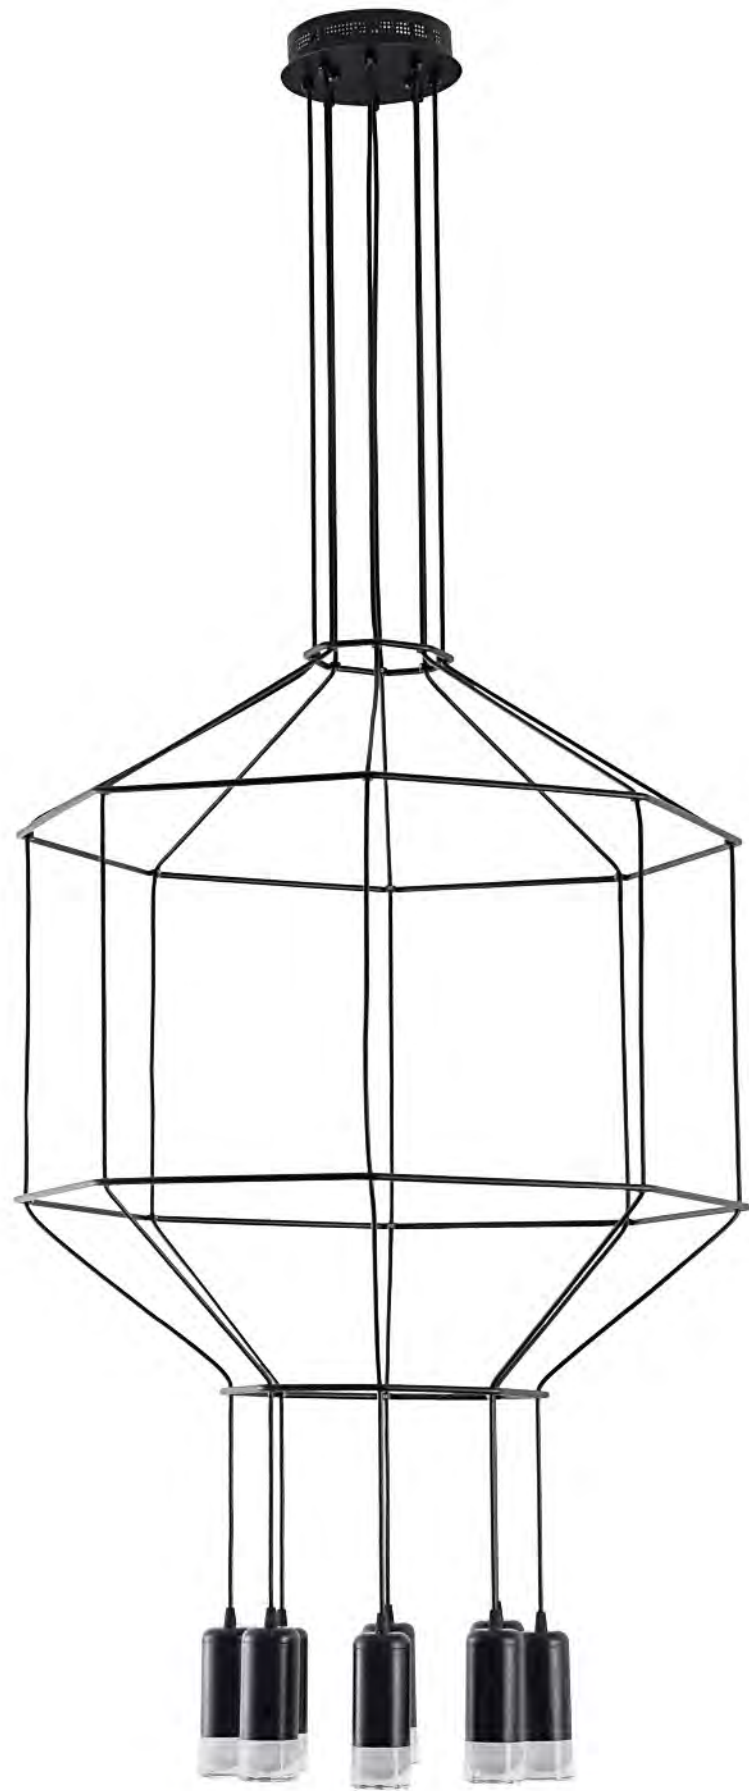

**BEL22BLK**  
 SIZE:21.4"D×18"W×63"H  
 LAMP:1/40W/E26

**BEL22WH**  
 SIZE:21.4"D×18"W×63"H  
 LAMP:1/40W/E26

**BEL43**  
 SIZE:15.7"D×19.7"H  
 LAMP:1/40W/E26

**ZP54**  
SIZE:31.5"L×31.5"W×70"H  
LAMP:8/3W/LED

**ZP53**  
SIZE:19.6"L×16.9"W×70"H  
LAMP:6/3W/LED

**ZP52**  
SIZE:17.7"D×70"H  
LAMP:4/3W/LED

**LD14**  
SIZE:16"D×19"H  
LAMP:3/60W/E26

**LD13**  
SIZE:16"D×10"H  
LAMP:2/60W/E26

**BH01**  
SIZE:12"W×11"H  
LAMP:2/25W/E12