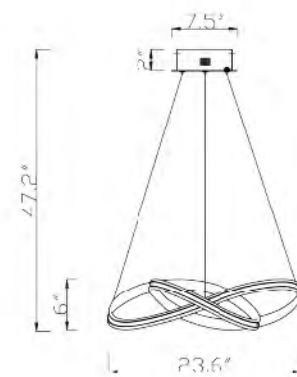

**OC08C27CH**  
 SIZE:27.5"D×9"H  
 LAMP:92W/LED 3000K DIMMABLE

OC08C27CH  
 OC08C27G  
 LED 92W (Include)

**OC09C23CH**  
 SIZE:23.6"D×6"H  
 LAMP:36W/LED 3000K DIMMABLE

**OC09C23G**  
 SIZE:23.6"D×6"H  
 LAMP:36W/LED 3000K DIMMABLE