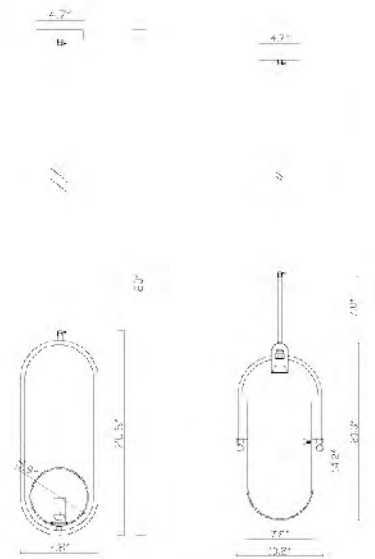

BE04  
 LED 15W (Include)

SR21  
 E26×1 Max60W

BE08  
 E26×1 Max60W

BE06  
 E26×1 Max60W

BE07  
 E26×1 Max60W

**DU153P10G**  
 SIZE: 13.8"D×14.6"H  
 LAMP: 1/60W/E26

DU153P10G  
 E26×1 Max60W

**DU152P19G**  
 SIZE: 7.8"D×20.6"H  
 LAMP: 1/60W/E26