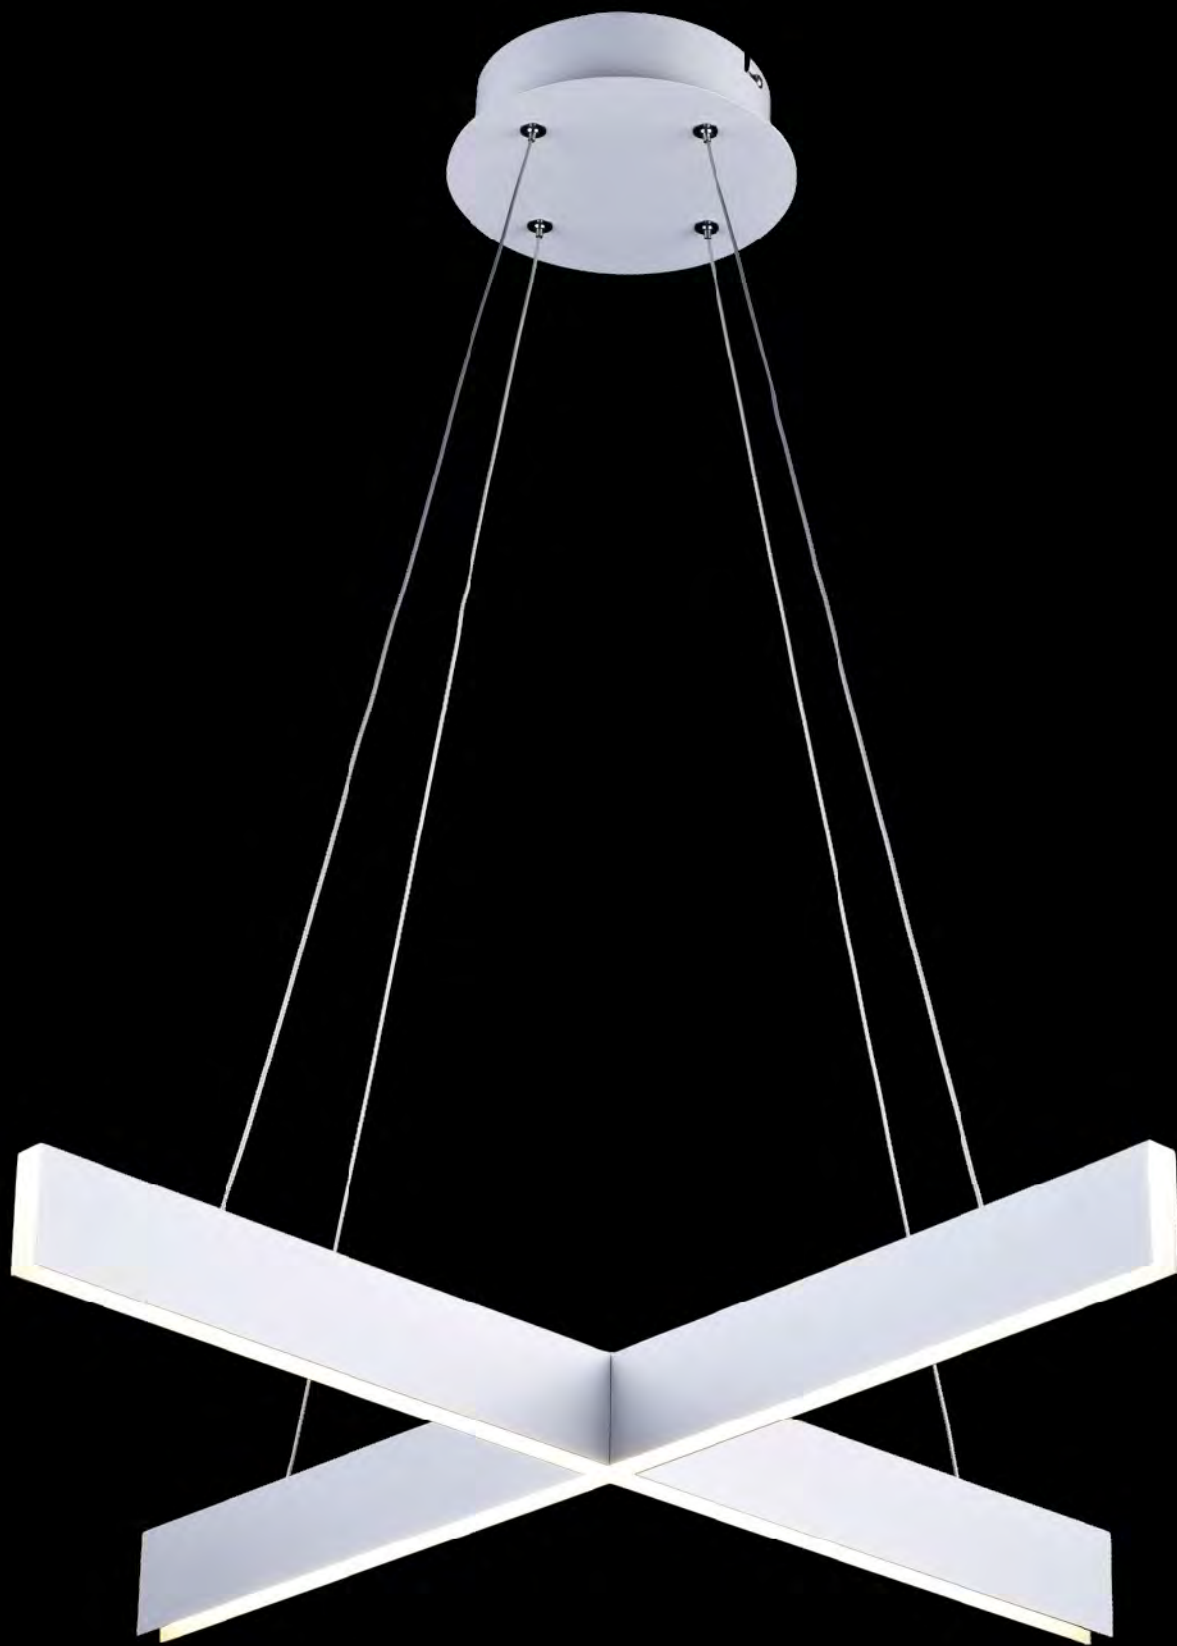

**MU30D**  
 SIZE:15.7"D  
 LAMP:35W/LED 3000K  
 MU30D CH(CHROME)NOT SHOWN

**MU30A**  
 LED 75W 3000K (Include)

**MU30B**  
 LED 60W 3000K (Include)

**MU30C**  
 LED 50W 3000K (Include)

**MU30D**  
 LED 35W 3000K (Include)