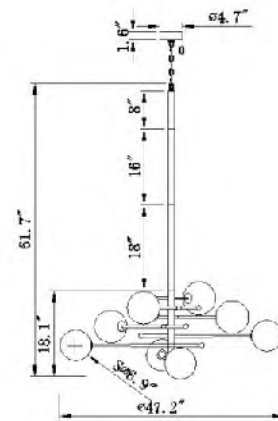

MSF01 C47G
MSF01 C47CH
G4×8 LED 3W 120V 3000K