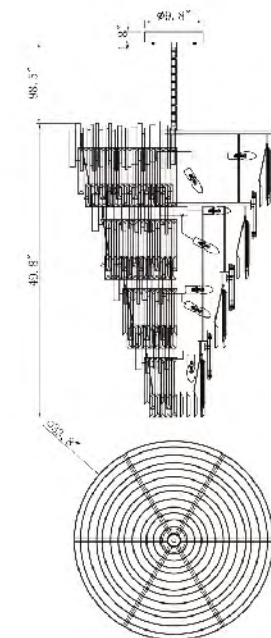

MU66
MU66 SHN
E12×42 Max40W