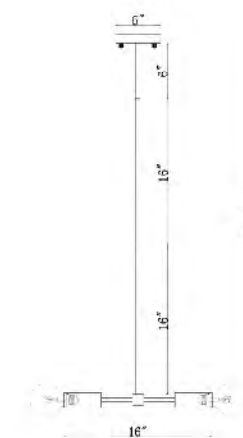

**DU93**  
 SIZE:34.9"D×25.8"H  
 LAMP:8/40W/E12

**DU94**  
 SIZE:31.9"L×8.3"W×11.6"H  
 LAMP:4/60W/E26

**CL02**  
 SIZE:34.9"D×25.8"H  
 LAMP:8/40W/E12

DU93  
 CL02  
 E12×8 Max40W

**DU95**  
 SIZE:14.6"L×7.5"W×11.2"H  
 LAMP:2/60W/E26

DU138C42B  
 G9×16 Max20W

**DU139C42B**  
 SIZE:42.5"D×18.4"W×24.4"H  
 LAMP:11/5W/G9 LED(NOT INCLUDE)

DU139C42B  
 G9×11 Max20W

**DU79**  
 SIZE:41"D×15"H  
 LAMP:6/60W/E26  
**DU79 SHN (SHINY NICKEL) NOT SHOWN**

**DU125**  
 SIZE:22.8"D×25.8"H  
 LAMP:16/20W/G9

DU125  
 G9×16 Max20W

DU128C 15CH  
 E26×4 Max60W

**DU128C 15CH**  
 SIZE:16"D×2"H  
 LAMP:4/60W/E26

DU124  
 G9×2 Max20W

**DU124**  
 SIZE:9.8"W×4.7"D×15.8"H  
 LAMP:2/20W/G9

**DU144C33G**  
 SIZE:33.8"L×17.7"D×14.9"H  
 LAMP:24/5W/G9 LED(NOT INCLUDE)

**DU144C33CH**  
 SIZE:33.8"L×17.7"D×14.9"H  
 LAMP:24/5W/G9 LED(NOT INCLUDE)

DU144C33G  
 DU144C33CH  
 G9×24 Max20W

**TD31C23AB**  
 SIZE:23"D×21"H  
 LAMP:6/40W/E12