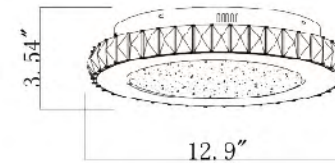

FT15
LED 12W 4000K (Include)