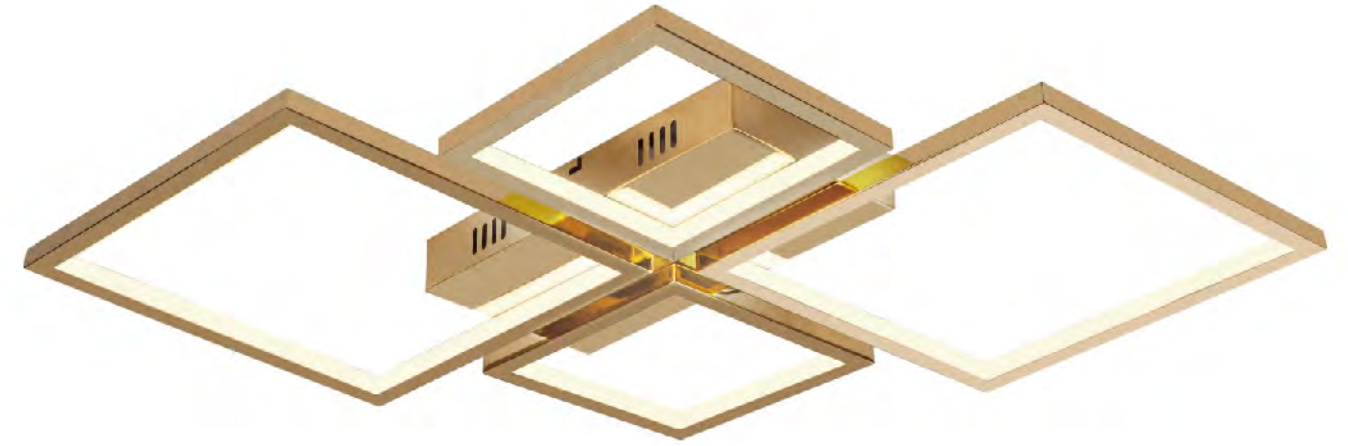

TR68C27B
SIZE:27.5"L×11.8"W×19.6"H
LAMP:53W/LED 3000K
CANOPY
SIZE:12.6"L×12.6"W×2"H

TR39 GD
SIZE:24.2"L×7.25"H
LAMP:40W/LED 3000K