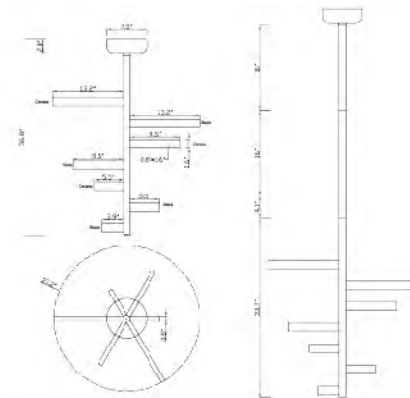

WE01
LED 21W (Include)