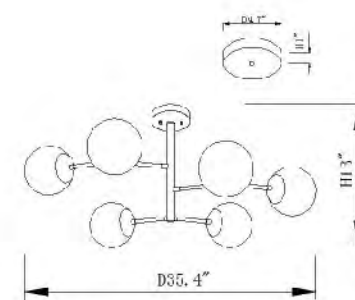

KJ02 (CEILING LAMP)
KJ02CH (CEILING LAMP)
E12×6 Max40W