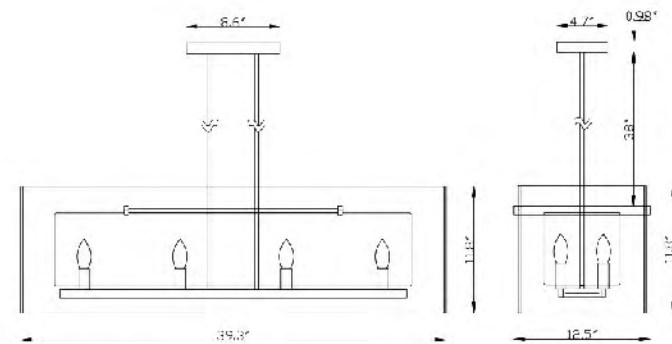

SR15
SIZE:13.8"L×63"H
LAMP:1/2W/LED
REMOVABLE PLASTIC SHADE BIRD

SR16
SIZE:13.8"L×32.7"H
LAMP:1/2W/LED
REMOVABLE PLASTIC SHADE BIRD

TD18CH
E12x8 Max40W