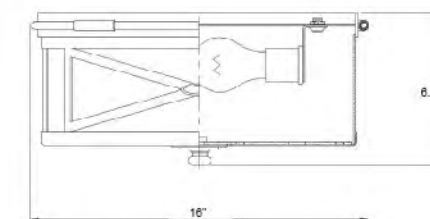

255421-1
E26×3 Max60W