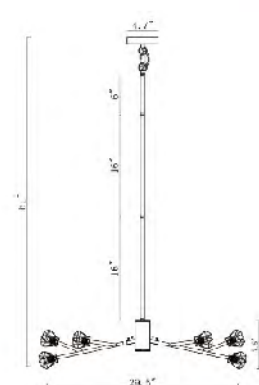

**DU77G**  
 SIZE:26.4"D×5.9"H  
 LAMP:6/60W/E26

**DU77SN**  
 SIZE:26.4"D×5.9"H  
 LAMP:6/60W/E26

DU77G  
 DU77SN  
 E26×6 Max60W

**DU105G**  
 SIZE:50.6"L×9"W×8.6"H  
 LAMP:11/60W/E26

**DU105 SHN**  
 SIZE:50.6"L×9"W×8.6"H  
 LAMP:11/60W/E26

**GL60**  
 SIZE:33.5"D×33.5"H  
 LAMP:24/40W/E12

**DU99**  
 SIZE:34.4"D×35.8"H  
 LAMP:22/60W/E26

**GL62**  
 SIZE:33.5"D×76.6"H  
 LAMP:20/25W/E26

**GL61**  
 SIZE:14.6"D×60"H  
 LAMP:12/25W/E26

DU99  
 E26×22 Max60W

DU108  
 E12×10 Max40W

**DU44 GD**  
 SIZE:23.6"D×26.4"H  
 LAMP:12/40W/E12

**DU84**  
 SIZE:31.5"D×19.9"H  
 LAMP:16/25W/G9

DU84  
 G9×16 Max25W

**DU89**  
 SIZE:29.5"D×7.5"H  
 LAMP:18/25W/G9

**DU89 SHN**  
 SIZE:29.5"D×7.5"H  
 LAMP:18/25W/G9