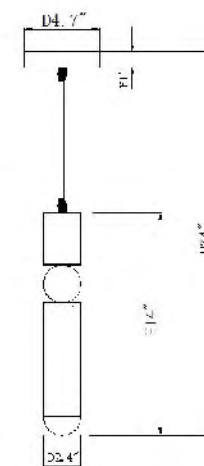

KJ07P12GB
KJ06P12B
KB6001-1P SN
GU10×1 5W