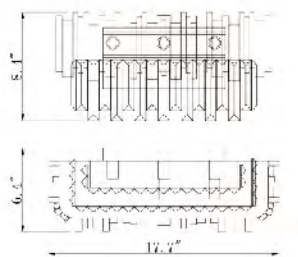

MU11B-18 G
MU11B-18 CH
G9×3 Max5W(LED)