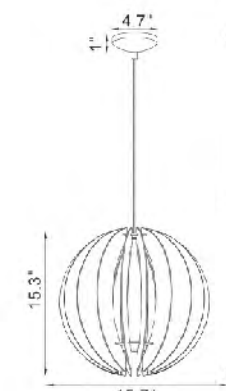

JU03C15W
E26×1 Max60W