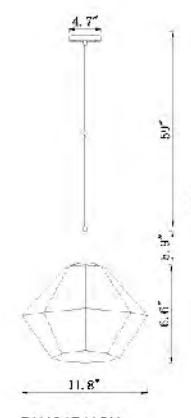

DU134P11CH
E26×1 Max60W