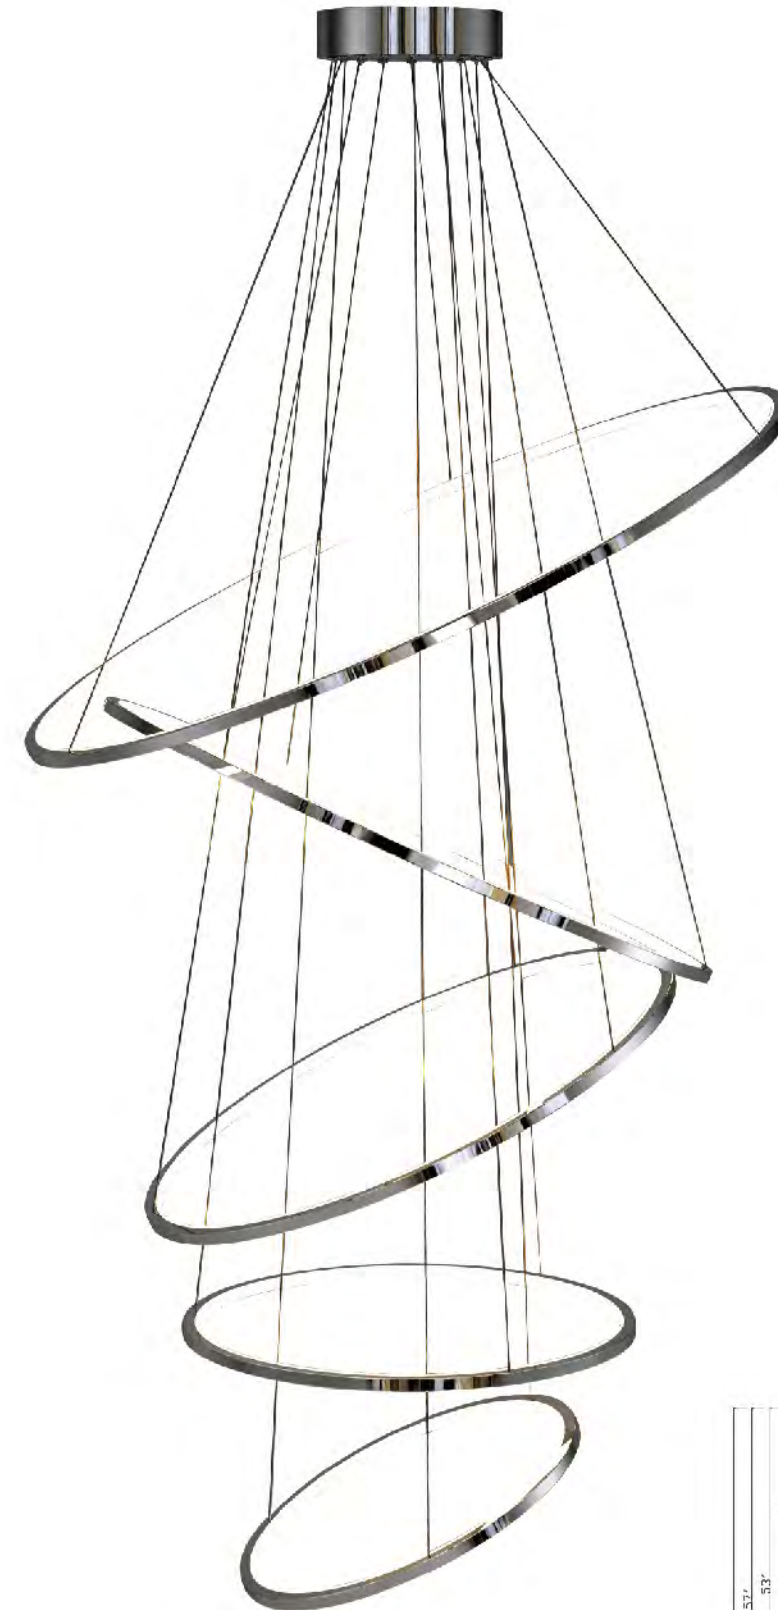

**ML970-1 SILVER**  
 SIZE:27.8"L×32.1"W×37.2"H  
 LAMP:36W/LED 3000K

ML970-1 SILVER  
 LED 36W (Include)

**ML970-2 SILVER**  
 SIZE:22.3"L×25.7"W×30.4"H  
 LAMP:36W/LED 3000K

ML970-2 SILVER  
 LED 36W (Include)

ML970-2 SILVER  
 LED 36W (Include)

**ML971-1 SILVER**  
 SIZE:28"L×19"W×31"H  
 LAMP:36W/LED 3000K

**ML982 GOLD**  
 SIZE:43"D×98"H  
 LAMP:100W/LED 3000K

**ML982 SILVER**  
 SIZE:43"D×98"H  
 LAMP:100W/LED 3000K

ML982 GOLD  
 ML982 SILVER  
 LED 100W (Include)

**ML982-1 GOLD**  
 SIZE:39"D×71"H  
 LAMP:100W/LED 3000K

**ML982-1 SILVER**  
 SIZE:39"D×71"H  
 LAMP:100W/LED 3000K

ML982-1 GOLD  
 ML982-1 SILVER  
 LED 100W (Include)

**ML980 GOLD**  
 SIZE:28"L×16"H  
 LAMP:36W/LED 3000K

**ML980 SILVER**  
 SIZE:28"L×16"H  
 LAMP:36W/LED 3000K

ML980 GOLD  
 ML980 SILVER  
 LED 36W (Include)

**ML989 GOLD**  
 SIZE:24"L×5.9"W×3"H  
 LAMP:36W/LED 3000K