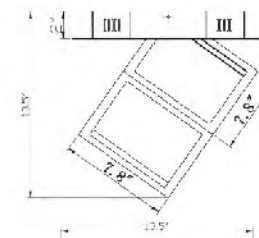

OC01F8G
OC01F8N
OC01F8BLK
LED 25W 3000K (Include)