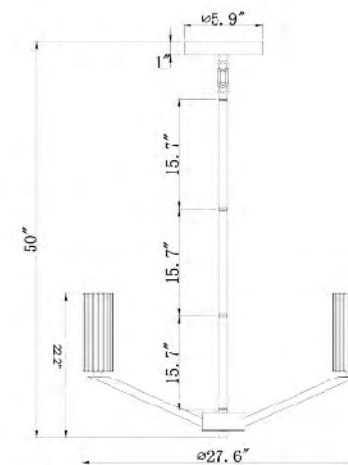

ZL30C27CO
ZL30C27CH
E12×8 Max40W