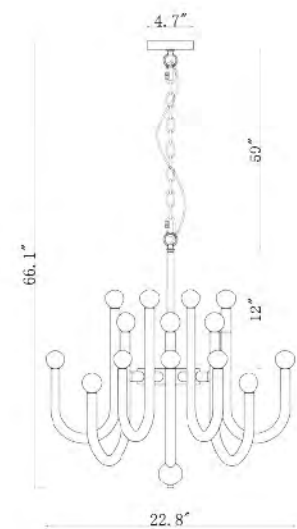

BE02  
 BE03  
 E26×5 Max60W

**BE02**  
 SIZE:37"D×21"H  
 LAMP:5/60W/E26

**DU03-3**  
SIZE:16.5"D×11"H  
LAMP:5/25W/E26

**DU02**  
SIZE:46.8"D×30.7"H  
LAMP:2/25W/E26

**DU03W**  
SIZE:8.7"W×5.7"D×19.8"H  
LAMP:2/25W/E26

DU138C42B  
 G9×16 Max20W

**DU139C42B**  
 SIZE:42.5"D×18.4"W×24.4"H  
 LAMP:11/5W/G9 LED(NOT INCLUDE)

DU139C42B  
 G9×11 Max20W

**DU79**  
 SIZE:41"D×15"H  
 LAMP:6/60W/E26  
**DU79 SHN (SHINY NICKEL) NOT SHOWN**

**DU125**  
 SIZE:22.8"D×25.8"H  
 LAMP:16/20W/G9

DU125  
 G9×16 Max20W

DU128C 15CH  
 E26×4 Max60W

**DU128C 15CH**  
 SIZE:16"D×2"H  
 LAMP:4/60W/E26

DU124  
 G9×2 Max20W

**DU124**  
 SIZE:9.8"W×4.7"D×15.8"H  
 LAMP:2/20W/G9

**DU144C33G**  
 SIZE:33.8"L×17.7"D×14.9"H  
 LAMP:24/5W/G9 LED(NOT INCLUDE)

**DU144C33CH**  
 SIZE:33.8"L×17.7"D×14.9"H  
 LAMP:24/5W/G9 LED(NOT INCLUDE)

DU144C33G  
 DU144C33CH  
 G9×24 Max20W

**TD31C23AB**  
 SIZE:23"D×21"H  
 LAMP:6/40W/E12