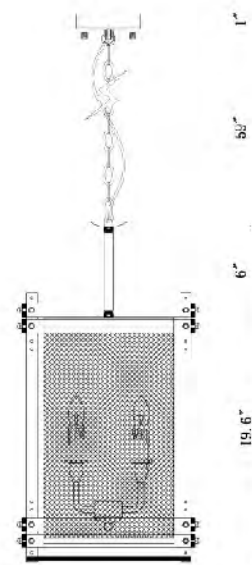

**YS6216-5P**  
SIZE:19.6"Dx7.8"H  
LAMP:5/60W/E26  
OFF WHITE SHADE  
CHROME FRAME

**YS6216-1P**  
SIZE:10"Dx16"H  
LAMP:1/60W/E26  
OFF WHITE SHADE  
CHROME FRAME

**DU106**  
SIZE:12.6"Lx12.6"Wx19.6"H  
LAMP:3/40W/E12  
WOOD&BLACK METAL