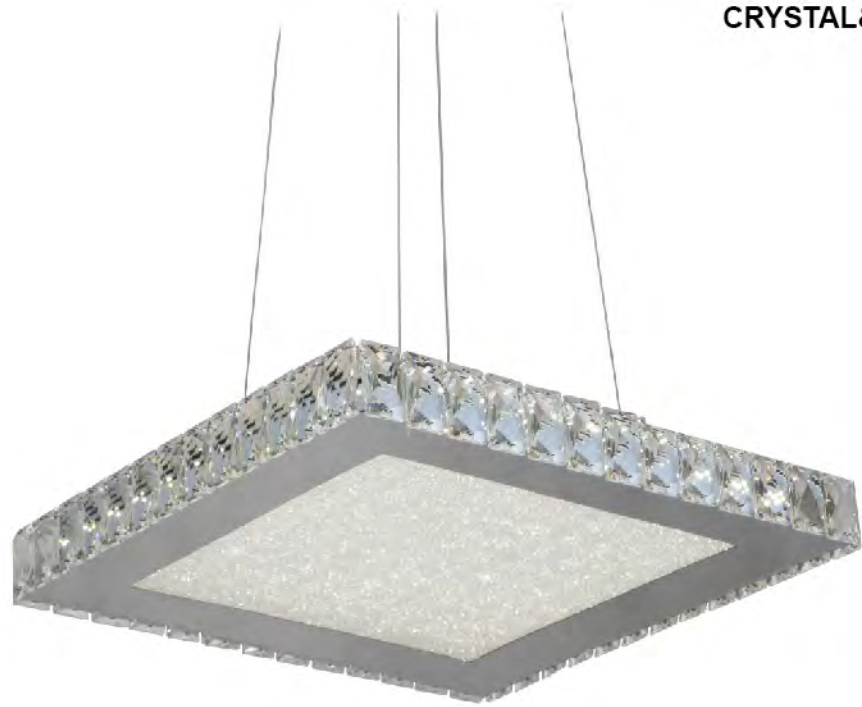

FT21
SIZE:16.53"L×16.53"W×3.5"H
LAMP:LED/24W/4000K DIMMABLE
CRYSTAL&BEADS CENTER