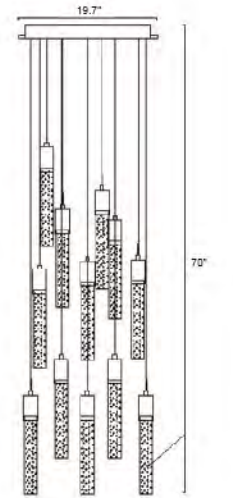

YJ06
LED 36W 4000K (Include)