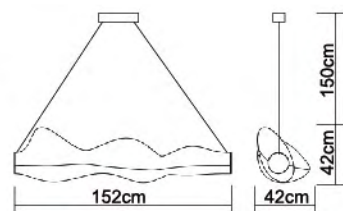

Items No.	D	H
ZP108A	11cm	20cm
ZP108B	16cm	32cm
ZP108C	20cm	36cm

INDOOR/OUTDOOR USE

**ZP77**  
White / Plastic shade  
LED White 80W ONLY

A++ A+ A

**ZP114**  
White / Plastic shade  
LED White 80W ONLY

A++ A+ A