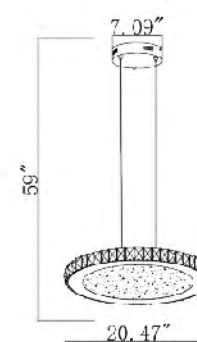

FT20
LED 28W 4000K (Include)