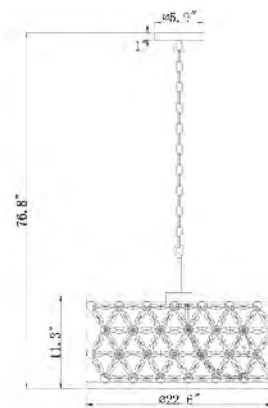

ZL33C22CH
ZL33C22CO
E12×6 Max40W