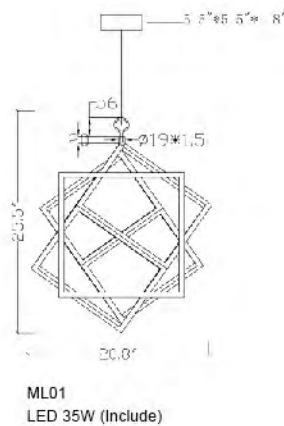

ML971-1 GOLD
SIZE:28"L×19"W×31"H
LAMP:36W/LED 3000K