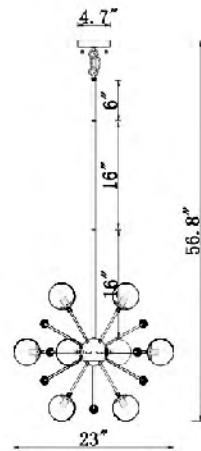

**DU77G**  
 SIZE:26.4"D×5.9"H  
 LAMP:6/60W/E26

**DU77SN**  
 SIZE:26.4"D×5.9"H  
 LAMP:6/60W/E26

DU77G  
 DU77SN  
 E26×6 Max60W

**DU105G**  
 SIZE:50.6"L×9"W×8.6"H  
 LAMP:11/60W/E26

**DU105 SHN**  
 SIZE:50.6"L×9"W×8.6"H  
 LAMP:11/60W/E26

BU07P11G  
 BU07P11CH  
 LED 10W (Include)

**BU07P11CH**  
 SIZE: 11.8"D×11.8"H  
 LAMP: 10W/LED 2700K DIMMABLE

**BU09C47G**  
 SIZE:47.2"Lx4.7"Wx21.65"H  
 LAMP:2/5W/GU10+35W/LED 2700K DIMMABLE

**BU09C47CH**  
 SIZE:47.2"Lx4.7"Wx21.65"H  
 LAMP:2/5W/GU10+35W/LED 2700K DIMMABLE

BU09C47G  
 BU09C47CH  
 LED 35W (Include)

**GA74**  
 SIZE:35"D  
 LAMP:30/1.5W/G4 LED

**GA74S**  
 SIZE:22"D  
 LAMP:12/1.5W/G4 LED

GA74  
 G4x30 (1.5W) LED

GA74S  
 G4x12 (1.5W) LED

**DU85**  
 SIZE:23"D×23"H  
 LAMP:11/25W/G9

**GL60**  
 SIZE:33.5"D×33.5"H  
 LAMP:24/40W/E12

**DU99**  
 SIZE:34.4"D×35.8"H  
 LAMP:22/60W/E26

**GL62**  
 SIZE:33.5"D×76.6"H  
 LAMP:20/25W/E26

**GL61**  
 SIZE:14.6"D×60"H  
 LAMP:12/25W/E26

DU99  
 E26×22 Max60W