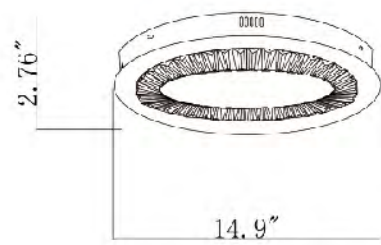

FT04
LED 18W 4000K (Include)