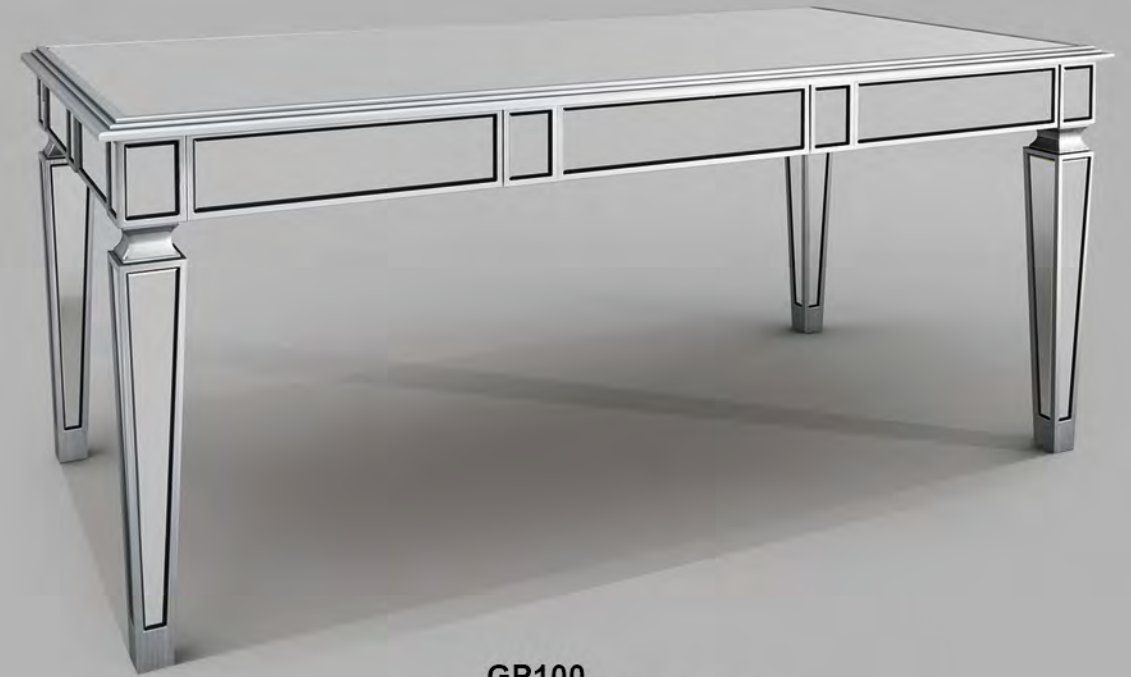

**GP05CH-BLK**  
SIZE:21"L×21.4"W×31.5"H

**GP05CH-GR**  
SIZE:21"L×21.4"W×31.5"H  
CHROME STAINLESS STEEL

**GP05GD-BLK**  
SIZE:21"L×21.4"W×31.5"H

**GP05GD-GR**  
SIZE:21"L×21.4"W×31.5"H  
GOLD STAINLESS STEEL