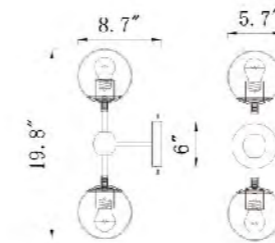

**DU100G**  
 SIZE:28"D×13"H  
 LAMP:3/40W/E12

**DU100 SHN**  
 SIZE:28"D×13"H  
 LAMP:3/40W/E12

DU100G  
 DU100 SHN  
 E12×3 Max40W

**DU104G**  
 SIZE:9.8"W×11.8"H×10"D  
 LAMP:1/40W/E12

**DU104 SHN**  
 SIZE:9.8"W×11.8"H×10"D  
 LAMP:1/40W/E12

**MA11X SN**  
SIZE:85"L×33"W×22"H  
LAMP:8/60W/E26

**MA11X G**  
SIZE:85"L×33"W×22"H  
LAMP:8/60W/E26

**BE01**  
 SIZE:42"D×33"H  
 LAMP:10/60W/E26

BE01  
 E26×10 Max60W

**BE03**  
 SIZE:37"D×21"H  
 LAMP:5/60W/E26

BE02  
 BE03  
 E26×5 Max60W

**BE02**  
 SIZE:37"D×21"H  
 LAMP:5/60W/E26

**DU03-3**  
SIZE:16.5"D×11"H  
LAMP:5/25W/E26

**DU02**  
SIZE:46.8"D×30.7"H  
LAMP:2/25W/E26

**DU03W**  
SIZE:8.7"W×5.7"D×19.8"H  
LAMP:2/25W/E26

**DU01**  
SIZE:55.5"D×34.6"H  
LAMP:21/25W/E26

**DU03GD**  
SIZE:39.3"D×18.7"H  
LAMP:10/25W/E26

**DU03**  
SIZE:39.3"D×18.7"H  
LAMP:10/25W/E26

DU03W  
E26×2 Max25W

DU03-3  
E26×5 Max25W

DU03  
DU03GD  
E26×10 Max25W