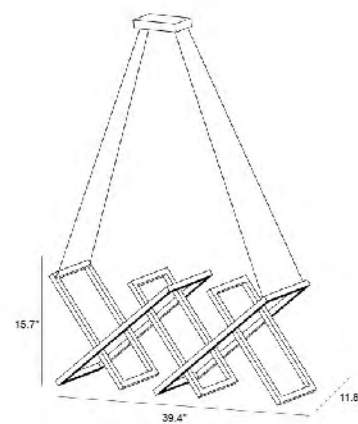

ML03
LED 72W (Include)