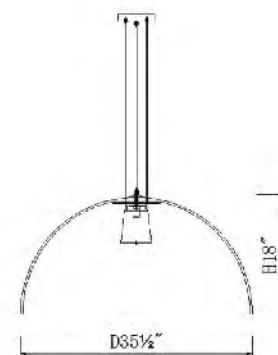

ONEP4CUS
E26×1 Max60W