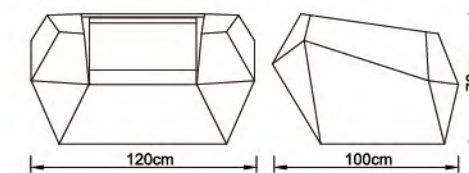

INDOOR/OUTDOOR USE COLOR CHANGING

Plastic shade
Remote control
LED RGBW 5W

A++ A+ A

E27 Max 20W

A

Plastic shade
Remote control
LED RGBW 5-10 W

A++ A+ A

INDOOR/OUTDOOR USE
FURNITURE

COLOR CHANGING

Plastic shade
Remote control
LED RGBW 5-10 W

A++ A+ A

ZP115A