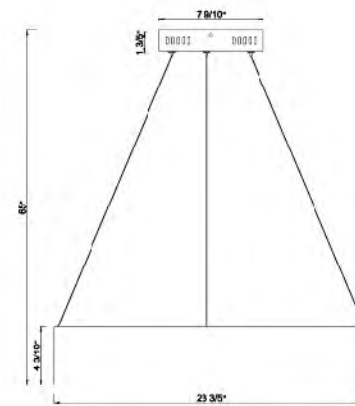

TR29
LED 31W 4000k (Include)