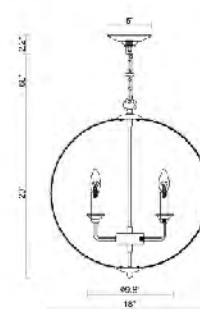

LA16
E12x6 Max40W