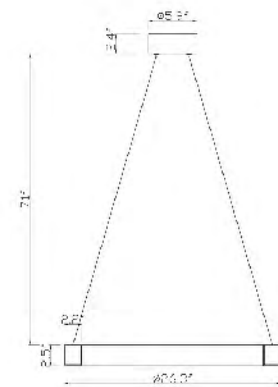

MU30B CH
LED 60W 3000K (Include)