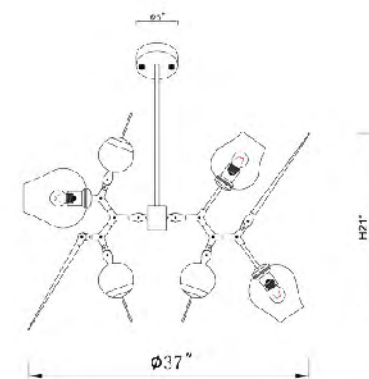

**DU100G**  
 SIZE:28"D×13"H  
 LAMP:3/40W/E12

**DU100 SHN**  
 SIZE:28"D×13"H  
 LAMP:3/40W/E12

DU100G  
 DU100 SHN  
 E12×3 Max40W

**DU104G**  
 SIZE:9.8"W×11.8"H×10"D  
 LAMP:1/40W/E12

**DU104 SHN**  
 SIZE:9.8"W×11.8"H×10"D  
 LAMP:1/40W/E12

**MA11X SN**  
SIZE:85"L×33"W×22"H  
LAMP:8/60W/E26

**MA11X G**  
SIZE:85"L×33"W×22"H  
LAMP:8/60W/E26

**BE01**  
 SIZE:42"D×33"H  
 LAMP:10/60W/E26

BE01  
 E26×10 Max60W

**BE03**  
 SIZE:37"D×21"H  
 LAMP:5/60W/E26

BE02  
 BE03  
 E26×5 Max60W

**BE02**  
 SIZE:37"D×21"H  
 LAMP:5/60W/E26

**DU03-3**  
SIZE:16.5"D×11"H  
LAMP:5/25W/E26

**DU02**  
SIZE:46.8"D×30.7"H  
LAMP:2/25W/E26

**DU03W**  
SIZE:8.7"W×5.7"D×19.8"H  
LAMP:2/25W/E26

**DU01**  
SIZE:55.5"D×34.6"H  
LAMP:21/25W/E26

**DU03GD**  
SIZE:39.3"D×18.7"H  
LAMP:10/25W/E26

**DU03**  
SIZE:39.3"D×18.7"H  
LAMP:10/25W/E26

DU03W  
E26×2 Max25W

DU03-3  
E26×5 Max25W

DU03  
DU03GD  
E26×10 Max25W