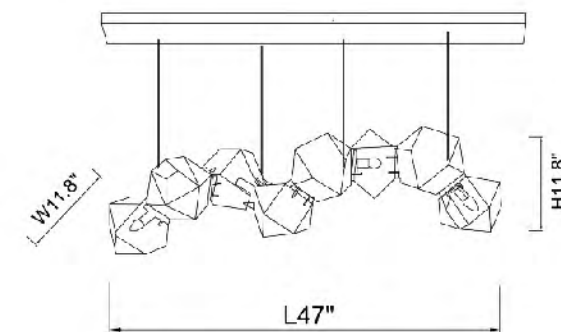

SR12CBLK
E12×8 Max40W