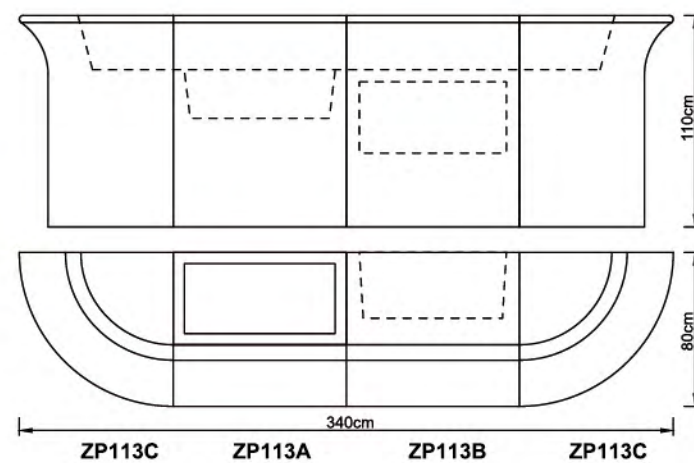

ZP113
Plastic shade
Remote control
LED RGB 10 W

A++ A+ A