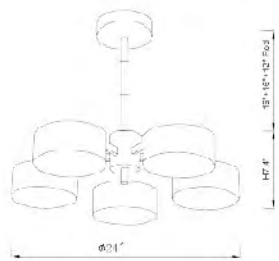

BE11 with pipes
LED 10W×5 (Include)