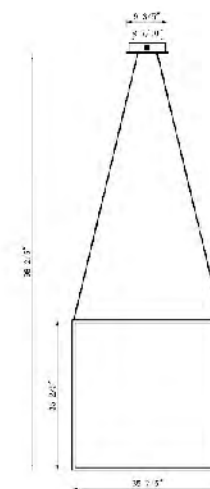

NL42
LED 98W 3000K (Include)