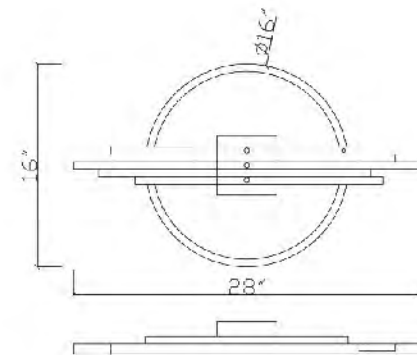

ML980 GOLD
ML980 SILVER
LED 36W (Include)