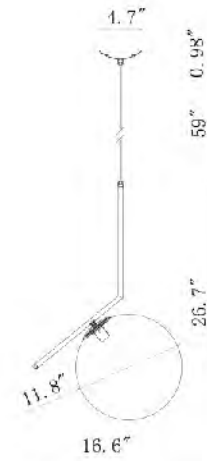

**DU100G**  
 SIZE:28"D×13"H  
 LAMP:3/40W/E12

**DU100 SHN**  
 SIZE:28"D×13"H  
 LAMP:3/40W/E12

DU100G  
 DU100 SHN  
 E12×3 Max40W

**DU104G**  
 SIZE:9.8"W×11.8"H×10"D  
 LAMP:1/40W/E12

**DU104 SHN**  
 SIZE:9.8"W×11.8"H×10"D  
 LAMP:1/40W/E12

**DU104 BLK**  
 SIZE:9.8"W×11.8"H×10"D  
 LAMP:1/40W/E12

DU104G  
 DU104 SHN  
 DU104 BLK  
 E12×1 Max40W

**DU73**  
 SIZE: 10.6"W x 7.9"D x 22.6"H  
 LAMP: 1/40W/E12

**DU73SN**  
 SIZE: 10.6"W x 7.9"D x 22.6"H  
 LAMP: 1/40W/E12

DU73  
 DU73SN  
 E12x1 Max40W

DU73L  
 E26x1 Max60W

DU72  
 DU72SN  
 E12x1 Max40W

**DU73L**  
 SIZE: 16.6"W x 11.8"D x 26.7"H  
 LAMP: 1/60W/E26

**DU72SN**  
 SIZE: 11"W x 7.9"D x 8.8"H  
 LAMP: 1/40W/E12

**DU72**  
 SIZE: 11"W x 7.9"D x 8.8"H  
 LAMP: 1/40W/E12

**DU71**  
 SIZE: 15.7"W×11.8"D×64.3"H  
 LAMP: 1/60W/E26

**DU71SN**  
 SIZE: 15.7"W×11.8"D×64.3"H  
 LAMP: 1/60W/E26

DU71  
 DU71SN  
 E26×1 Max60W