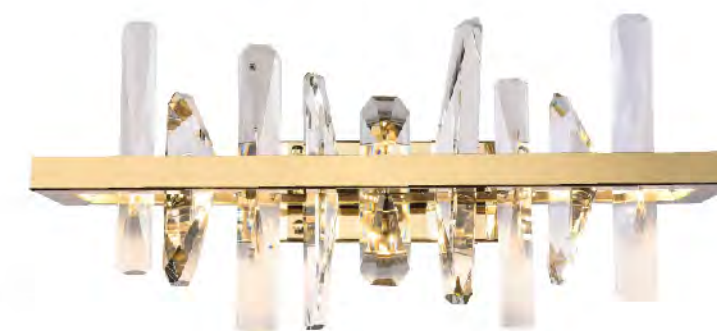

BDC01
SIZE:24"D×108"H
LAMP:23/25W/G9

MB5144-520L-GD
SIZE:20.47"L×6.5"W×9.84"H
LAMP:22W/LED 3000K
CRYSTAL/GOLD FRAME
MB5144-520L-CH
CRYSTAL/CHROME FRAME

WALLSCONCE