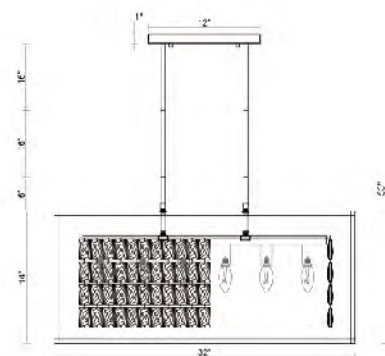

**YS6776-5P**  
SIZE:31.5"D×13.7"W×16.5"H  
LAMP:6/60W/E12

**YS6776-3P**  
SIZE:11.8"L×11.8"W×23.6"H  
LAMP:3/60W/E12

**YS5212-4P**  
SIZE:14"D×14"H  
LAMP:4/60W/E12

**LA12**  
 SIZE: 32"L x 14"W x 14"H  
 LAMP: 12/40W/E12