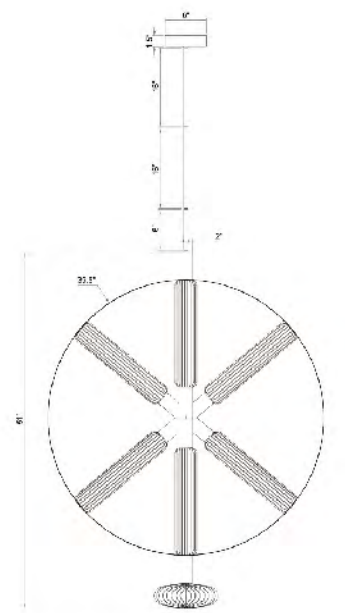

**KE145MB/L 17B**  
 SIZE:13.8"D×4.8"H  
 LAMP:1/60W/E26

**TR78C39BR**  
 SIZE:39.4"D×15.4"H  
 LAMP:8/60W/E26

TR78C39BR  
 E26×8 Max60W

**TR77C35BR**  
 SIZE:35"D×11.2"H  
 LAMP:6/60W/E26

**TR76C30BR**  
 SIZE:31"D×7.3"H  
 LAMP:4/60W/E26

**DU77G**  
 SIZE:26.4"D×5.9"H  
 LAMP:6/60W/E26

**DU77SN**  
 SIZE:26.4"D×5.9"H  
 LAMP:6/60W/E26

DU77G  
 DU77SN  
 E26×6 Max60W

**DU105G**  
 SIZE:50.6"L×9"W×8.6"H  
 LAMP:11/60W/E26

**DU105 SHN**  
 SIZE:50.6"L×9"W×8.6"H  
 LAMP:11/60W/E26

SR12CBLK  
 E12×8 Max40W

**SR17 WH**  
 SIZE:39.3"L×11.8"W×11.8"H  
 LAMP:6/40W/E12

**CB03**  
 SIZE:66.93"L×23.62"W×9.8"H  
 LAMP:11/40W/E12

**SR17 CL**  
 SIZE:39.3"L×11.8"W×11.8"H  
 LAMP:6/40W/E12

SR17 WH  
 SR17 CL  
 E12x6 Max40W

**FL38**  
 SIZE:27.6"L×18.1"W  
 LAMP:4/5W/LED 3000K

FL38  
 LED 4×5W 3000K (Include)

**FL37**  
 SIZE:20.9"L×17.7"W  
 LAMP:2/6W/LED 3000K

FL37  
 LED 2×6W 3000K (Include)

**FL36**  
 SIZE:39.5"D×51"H  
 LAMP:11/3W/LED 3000K