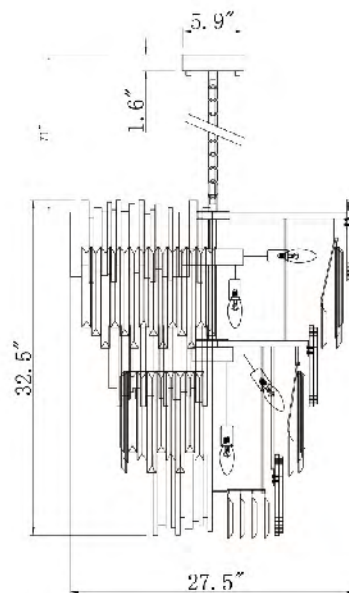

**MU10**  
SIZE:27.5"D×32.5"H  
LAMP:18/40W/E12  
CLEAR CRYSTAL

MU10  
MU10 CH  
E12×18 Max40W

**MU10 CH**  
SIZE:27.5"D×32.5"H  
LAMP:18/40W/E12  
CLEAR CRYSTAL

**MU10-3**  
 SIZE:27.5"D×22.2"H  
 LAMP:12/40W/E12  
 CLEAR CRYSTAL