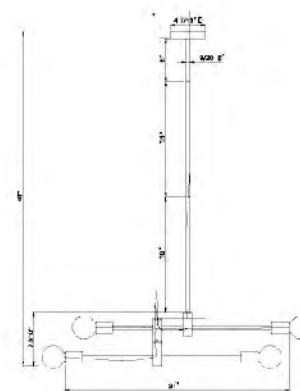

BE02  
 BE03  
 E26×5 Max60W

**BE02**  
 SIZE:37"D×21"H  
 LAMP:5/60W/E26

**DU03-3**  
SIZE:16.5"D×11"H  
LAMP:5/25W/E26

**DU02**  
SIZE:46.8"D×30.7"H  
LAMP:2/25W/E26

**DU03W**  
SIZE:8.7"W×5.7"D×19.8"H  
LAMP:2/25W/E26

MSF03C37BR  
 G9×6 LED 5W

**MSF02C29BR**  
 SIZE:29.5"D×17.5"H  
 LAMP:6/5W/G9 LED

MSF02C29BR  
 G9×6 LED 5W

**KE145B/L 16**  
 SIZE:13.8"D×4.8"H  
 LAMP:1/60W/E26

KE145MB/L 17B  
 KE145B/L 16  
 E26×1 Max60W

**KE145MB/L 17B**  
 SIZE:13.8"D×4.8"H  
 LAMP:1/60W/E26

**TR78C39BR**  
 SIZE:39.4"D×15.4"H  
 LAMP:8/60W/E26

TR78C39BR  
 E26×8 Max60W

**TR77C35BR**  
 SIZE:35"D×11.2"H  
 LAMP:6/60W/E26

**TR76C30BR**  
 SIZE:31"D×7.3"H  
 LAMP:4/60W/E26

**DU76G**  
 SIZE:5.9"D×13"W×22"H  
 LAMP:3/60W/E26

**DU76SN**  
 SIZE:5.9"D×13"W×22"H  
 LAMP:3/60W/E26

**DU75SN**  
 SIZE:3.1"D×5"W×14.6"H  
 LAMP:2/40W/E12

**DU75G**  
 SIZE:3.1"D×5"W×14.6"H  
 LAMP:2/40W/E12