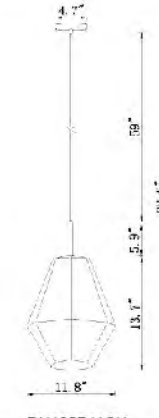

DU135P11CH
E26×1 Max60W