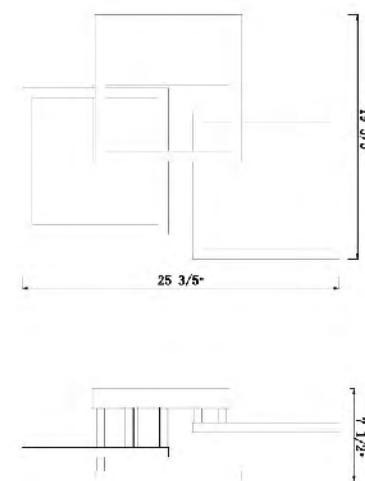

TR38 GD
LED 36W 3000K (Include)