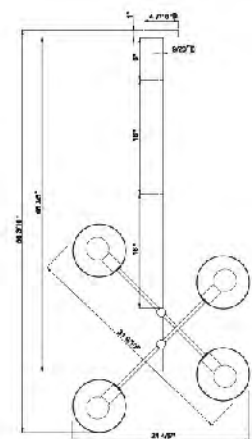

BE02  
 BE03  
 E26×5 Max60W

**BE02**  
 SIZE:37"D×21"H  
 LAMP:5/60W/E26

**DU03-3**  
SIZE:16.5"D×11"H  
LAMP:5/25W/E26

**DU02**  
SIZE:46.8"D×30.7"H  
LAMP:2/25W/E26

**DU03W**  
SIZE:8.7"W×5.7"D×19.8"H  
LAMP:2/25W/E26

**DU144C33G**  
 SIZE:33.8"L×17.7"D×14.9"H  
 LAMP:24/5W/G9 LED(NOT INCLUDE)

**DU144C33CH**  
 SIZE:33.8"L×17.7"D×14.9"H  
 LAMP:24/5W/G9 LED(NOT INCLUDE)

DU144C33G  
 DU144C33CH  
 G9×24 Max20W

**TD31C23AB**  
 SIZE:23"D×21"H  
 LAMP:6/40W/E12

**XCW7871-2**  
SIZE:5.9"W×8.27"D×23.6"H  
LAMP:13W/LED 2700K

**KD175182-4A**  
SIZE:46.85"L×3.5"W  
LAMP:40W/LED 3000K

**KD175182-4B**  
SIZE:46.85"L×3.5"W  
LAMP:40W/LED 3000K

**TR69C24BR**  
 SIZE:24.8"D×56.3"H  
 LAMP:4/60W/E26

TR69C24BR  
 E26×4 Max60W

**TR70C24BR**  
 SIZE:24.8"D×60.6"H  
 LAMP:6/60W/E26

TR70C24BR  
 E26×6 Max60W

**TR69C24CH**  
 SIZE:24.8"D×56.3"H  
 LAMP:4/60W/E26

TR69C24CH  
 E26×4 Max60W

**TR70C24CH**  
 SIZE:24.8"D×60.6"H  
 LAMP:6/60W/E26