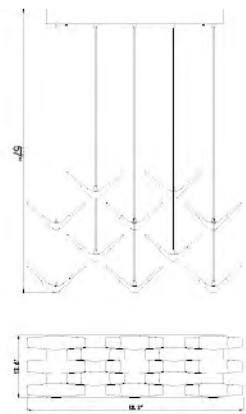

BU01C43G
BU01C43G ROSE GOLD
LED 98W (Include)