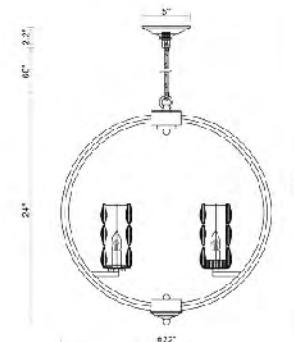

LA14
E12 x 6 Max 40W