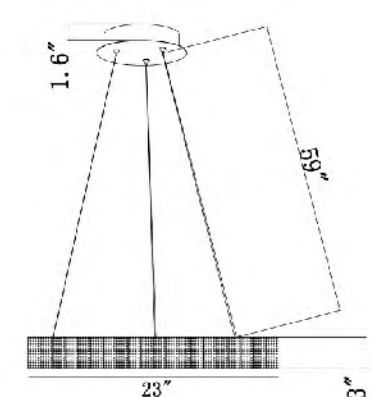

FT37C23CH
LED 26W 4000K (Include)