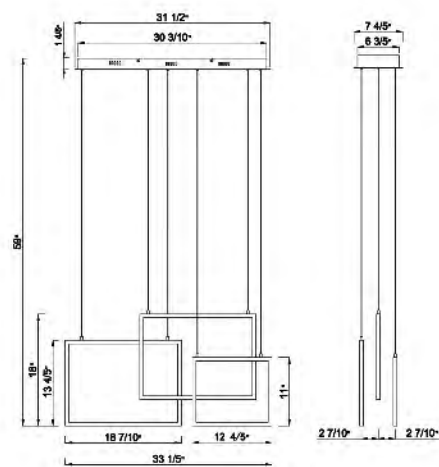

**NL41 CH**  
 SIZE:25.59"D×25.59"H  
 LAMP:70W/LED 3000K

NL41 CH  
 LED 70W 3000K (Include)

**NL39 CH**  
 SIZE:17.32"D×17.32"H  
 LAMP:48W/LED 3000K

NL39 CH  
 LED 48W 3000K (Include)

**TR36 GD**  
 SIZE:33.2"L×7.8"W×18"H  
 LAMP:50W/LED 3000K

TR36 GD  
 LED 50W 3000K (Include)

**TR37 GD**  
 SIZE:23.2"L×7.5"W×74.6"H  
 LAMP:50W/LED 3000K

TR37 GD  
 LED 50W 3000K (Include)

**TR36**  
 SIZE:33.2"L×7.8"W×18"H  
 LAMP:50W/LED 3000K

TR36  
 LED 50W 3000K (Include)