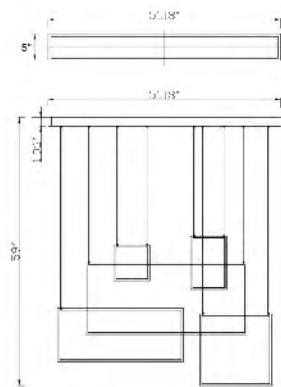

OC17C51SC
LED 160W 3000K (Include)