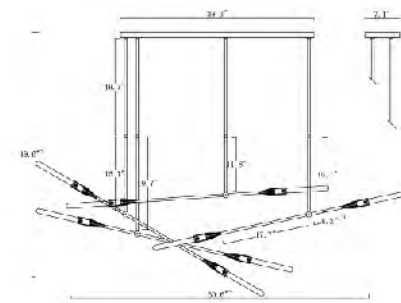

**ZL30C27CO**  
 SIZE:27.6"D×22.2"H  
 LAMP:8/40W/E12

ZL30C27CO  
 ZL30C27CH  
 E12×8 Max40W

**DU119**  
 SIZE:76"D-ADJUSTABLE  
 LAMP:8/4W/E12 LED T25 2700K

**DU119 CH**  
 SIZE:76"D-ADJUSTABLE  
 LAMP:8/4W/E12 LED T25 2700K