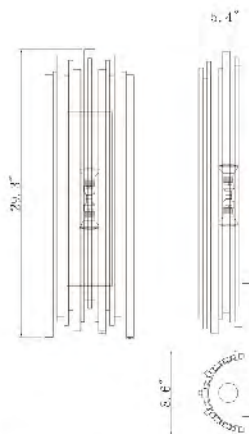

MU64
GU10×2 Max35W