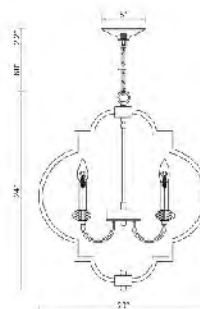

LA13
E12x6 Max40W