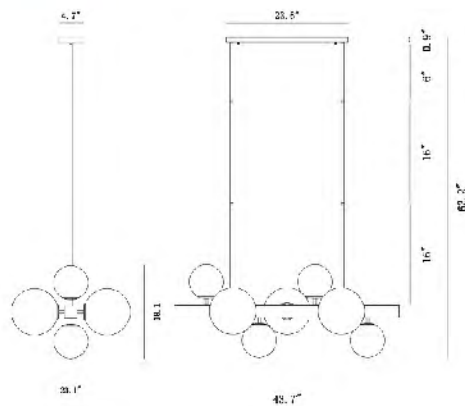

**DU72**  
 SIZE: 11"W x 7.9"D x 8.8"H  
 LAMP: 1/40W/E12

**DU71**  
 SIZE: 15.7"W×11.8"D×64.3"H  
 LAMP: 1/60W/E26

**DU71SN**  
 SIZE: 15.7"W×11.8"D×64.3"H  
 LAMP: 1/60W/E26

DU71  
 DU71SN  
 E26×1 Max60W

**DU74**  
 SIZE: 8.7"W×7.9"D×14.6"H  
 LAMP: 1/40W/E12

**DU74 SN**  
 SIZE: 8.7"W×7.9"D×14.6"H  
 LAMP: 1/40W/E12

DU87  
 DU87 SN  
 E12×1 Max40W

DU74  
 DU74 SN  
 E12×1 Max40W

**DU87 SN**  
 SIZE: 10.9"W×7.9"D×20.7"H  
 LAMP: 1/40W/E12

**DU87**  
 SIZE: 10.9"W×7.9"D×20.7"H  
 LAMP: 1/40W/E12

**TM15**  
 SIZE:43.3"L×23.1"W×18.1"H  
 LAMP:7/40W/E12

**TM17**  
 SIZE:8.6"W×6.7"D×11.8"H  
 LAMP:1/40W/E12

**TM17 SHN**  
 SIZE:8.6"W×6.7"D×11.8"H  
 LAMP:1/40W/E12

TM15  
 E12×7 Max40W

TM17  
 TM17 SHN  
 E12×1 Max40W

**TM16**  
 SIZE:23.1"L×18.1"W×43.3"H  
 LAMP:7/40W/E12

**TM16 SHN**  
 SIZE:23.1"L×18.1"W×43.3"H  
 LAMP:7/40W/E12

TM16  
 TM16 SHN  
 E12×7 Max40W

**OMD8180030-500**  
 SIZE: 19.69"D×3.15"H  
 LAMP: 55W/LED 3000K DIMMABLE  
**SMOKY ACRYLIC SHADE**