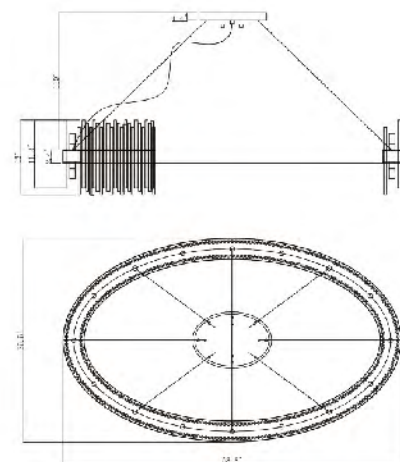

MU57 OVAL
G9×32 LED 5W