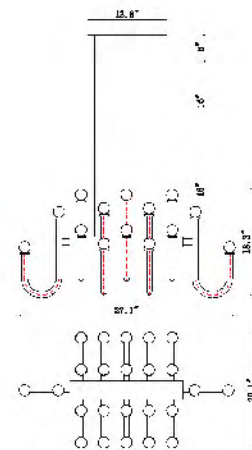

**DU125**  
 SIZE:22.8"D×25.8"H  
 LAMP:16/20W/G9

DU125  
 G9×16 Max20W

DU128C 15CH  
 E26×4 Max60W

**DU128C 15CH**  
 SIZE:16"D×2"H  
 LAMP:4/60W/E26

DU124  
 G9×2 Max20W

**DU124**  
 SIZE:9.8"W×4.7"D×15.8"H  
 LAMP:2/20W/G9

**DU144C33G**  
 SIZE:33.8"L×17.7"D×14.9"H  
 LAMP:24/5W/G9 LED(NOT INCLUDE)

**DU144C33CH**  
 SIZE:33.8"L×17.7"D×14.9"H  
 LAMP:24/5W/G9 LED(NOT INCLUDE)

DU144C33G  
 DU144C33CH  
 G9×24 Max20W

**TD31C23AB**  
 SIZE:23"D×21"H  
 LAMP:6/40W/E12