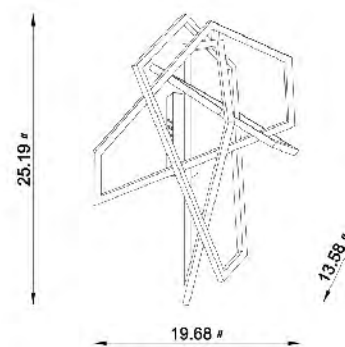

NL44G-W
LED 45W 3000K(Include)