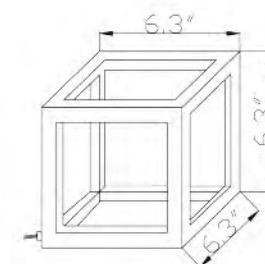

**OC07ST14N**  
 SIZE:13.8"L×13.8"W×27.5"H  
 LAMP:56W/LED 3000K DIMMABLE

**OC07ST14G**  
 SIZE:13.8"L×13.8"W×27.5"H  
 LAMP:56W/LED 3000K DIMMABLE

**OC06ST20G**  
 SIZE:19.6"L×19.6"W×19.6"H  
 LAMP:60W/LED 3000K DIMMABLE