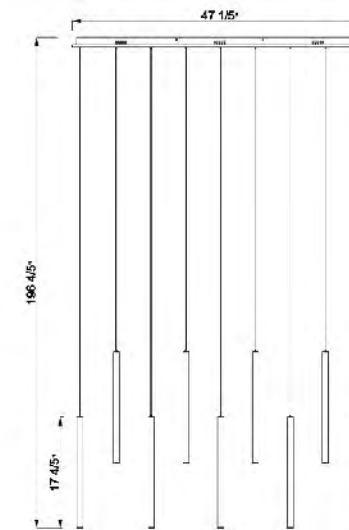

TR18
TR19
LED 4×2W+18×2W 3000K