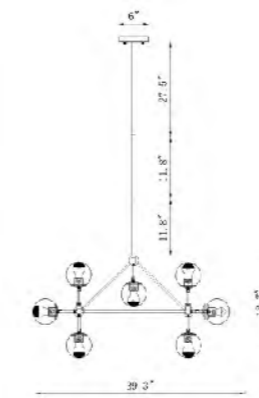

**MA11X SN**  
SIZE:85"L×33"W×22"H  
LAMP:8/60W/E26

**MA11X G**  
SIZE:85"L×33"W×22"H  
LAMP:8/60W/E26

**BE01**  
 SIZE:42"D×33"H  
 LAMP:10/60W/E26

BE01  
 E26×10 Max60W

**BE03**  
 SIZE:37"D×21"H  
 LAMP:5/60W/E26

BE02  
 BE03  
 E26×5 Max60W

**BE02**  
 SIZE:37"D×21"H  
 LAMP:5/60W/E26

**DU03-3**  
SIZE:16.5"D×11"H  
LAMP:5/25W/E26

**DU02**  
SIZE:46.8"D×30.7"H  
LAMP:2/25W/E26

**DU03W**  
SIZE:8.7"W×5.7"D×19.8"H  
LAMP:2/25W/E26

**DU01**  
SIZE:55.5"D×34.6"H  
LAMP:21/25W/E26

**DU03GD**  
SIZE:39.3"D×18.7"H  
LAMP:10/25W/E26

**DU03**  
SIZE:39.3"D×18.7"H  
LAMP:10/25W/E26

DU03W  
E26×2 Max25W

DU03-3  
E26×5 Max25W

DU03  
DU03GD  
E26×10 Max25W

**DU93**  
 SIZE:34.9"D×25.8"H  
 LAMP:8/40W/E12

**DU94**  
 SIZE:31.9"L×8.3"W×11.6"H  
 LAMP:4/60W/E26

**CL02**  
 SIZE:34.9"D×25.8"H  
 LAMP:8/40W/E12

DU93  
 CL02  
 E12×8 Max40W

**DU95**  
 SIZE:14.6"L×7.5"W×11.2"H  
 LAMP:2/60W/E26