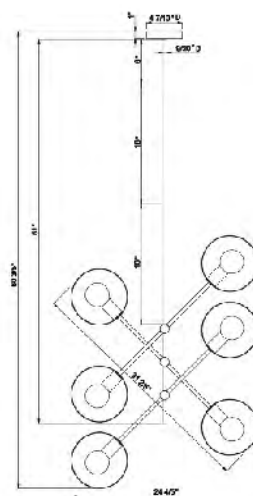

**DU144C33G**  
 SIZE:33.8"L×17.7"D×14.9"H  
 LAMP:24/5W/G9 LED(NOT INCLUDE)

**DU144C33CH**  
 SIZE:33.8"L×17.7"D×14.9"H  
 LAMP:24/5W/G9 LED(NOT INCLUDE)

DU144C33G  
 DU144C33CH  
 G9×24 Max20W

**TD31C23AB**  
 SIZE:23"D×21"H  
 LAMP:6/40W/E12

**XCW7871-2**  
SIZE:5.9"W×8.27"D×23.6"H  
LAMP:13W/LED 2700K

**KD175182-4A**  
SIZE:46.85"L×3.5"W  
LAMP:40W/LED 3000K

**KD175182-4B**  
SIZE:46.85"L×3.5"W  
LAMP:40W/LED 3000K

**TR69C24BR**  
 SIZE:24.8"D×56.3"H  
 LAMP:4/60W/E26

TR69C24BR  
 E26×4 Max60W

**TR70C24BR**  
 SIZE:24.8"D×60.6"H  
 LAMP:6/60W/E26

TR70C24BR  
 E26×6 Max60W

**TR69C24CH**  
 SIZE:24.8"D×56.3"H  
 LAMP:4/60W/E26

TR69C24CH  
 E26×4 Max60W

**TR70C24CH**  
 SIZE:24.8"D×60.6"H  
 LAMP:6/60W/E26

TR70C24CH  
 E26×6 Max60W

**TR75C31BR**  
 SIZE:31.5"D×98.4"H  
 LAMP:10/60W/E26

**DU132C 28G**  
 SIZE:28.2"D×15.2"H  
 LAMP:6/60W/E26

**DU131C 22G**  
 SIZE:22.6"D×15.2"H  
 LAMP:3/60W/E26

**TR74C43BR**  
 SIZE:43.3"D×7.4"H  
 LAMP:8/60W/E26