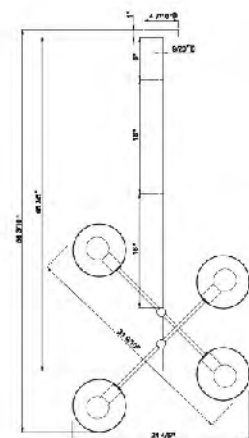

BE02  
 BE03  
 E26×5 Max60W

**BE02**  
 SIZE:37"D×21"H  
 LAMP:5/60W/E26

**DU03-3**  
SIZE:16.5"D×11"H  
LAMP:5/25W/E26

**DU02**  
SIZE:46.8"D×30.7"H  
LAMP:2/25W/E26

**DU03W**  
SIZE:8.7"W×5.7"D×19.8"H  
LAMP:2/25W/E26

**DU01**  
SIZE:55.5"D×34.6"H  
LAMP:21/25W/E26

**DU03GD**  
SIZE:39.3"D×18.7"H  
LAMP:10/25W/E26

**DU03**  
SIZE:39.3"D×18.7"H  
LAMP:10/25W/E26

DU03W  
E26×2 Max25W

DU03-3  
E26×5 Max25W

DU03  
DU03GD  
E26×10 Max25W

**DU144C33G**  
 SIZE:33.8"L×17.7"D×14.9"H  
 LAMP:24/5W/G9 LED(NOT INCLUDE)

**DU144C33CH**  
 SIZE:33.8"L×17.7"D×14.9"H  
 LAMP:24/5W/G9 LED(NOT INCLUDE)

DU144C33G  
 DU144C33CH  
 G9×24 Max20W

**TD31C23AB**  
 SIZE:23"D×21"H  
 LAMP:6/40W/E12

**XCW7871-2**  
SIZE:5.9"W×8.27"D×23.6"H  
LAMP:13W/LED 2700K

**KD175182-4A**  
SIZE:46.85"L×3.5"W  
LAMP:40W/LED 3000K

**KD175182-4B**  
SIZE:46.85"L×3.5"W  
LAMP:40W/LED 3000K

**TR69C24BR**  
 SIZE:24.8"D×56.3"H  
 LAMP:4/60W/E26