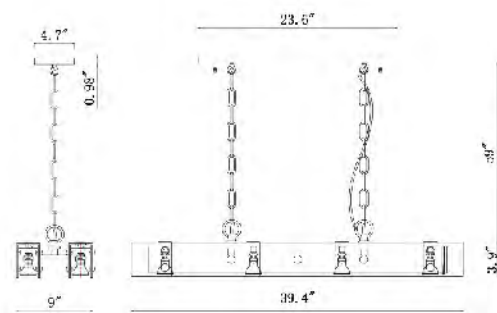

MV20  
 MV21  
 LED 48W (Include)

**DU118**  
 SIZE:39.4"L×9"W×3.9"H  
 LAMP:8/3W/GU10 LED  
 GUN METAL IRON

**DU117**  
 SIZE:59"L×3.1"W ×3.9"H  
 LAMP:6/3W/GU10 LED  
 GUN METAL IRON

DU118  
 GU10×8 LED 3W