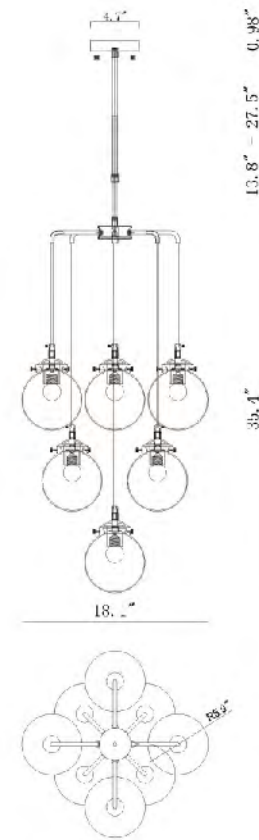

BE02  
 BE03  
 E26×5 Max60W

**BE02**  
 SIZE:37"D×21"H  
 LAMP:5/60W/E26

**DU03-3**  
SIZE:16.5"D×11"H  
LAMP:5/25W/E26

**DU02**  
SIZE:46.8"D×30.7"H  
LAMP:2/25W/E26

**DU03W**  
SIZE:8.7"W×5.7"D×19.8"H  
LAMP:2/25W/E26

**DU01**  
SIZE:55.5"D×34.6"H  
LAMP:21/25W/E26

**DU03GD**  
SIZE:39.3"D×18.7"H  
LAMP:10/25W/E26

**DU03**  
SIZE:39.3"D×18.7"H  
LAMP:10/25W/E26

DU03W  
E26×2 Max25W

DU03-3  
E26×5 Max25W

DU03  
DU03GD  
E26×10 Max25W

DU02  
E26×15 Max25W

DU01  
E26×21 Max25W

**DU103**  
 SIZE:20.9"D×16.5"H  
 LAMP:10/40W/E12

**DU102**  
 SIZE:20.9"D×16.5"H  
 LAMP:10/40W/E12

DU102  
 DU103  
 E12×10 Max40W

DU109  
 E26×8 Max60W

**DU109**  
 SIZE:18.1"D×35.4"H  
 LAMP:8/60W/E26

**DU93**  
 SIZE:34.9"D×25.8"H  
 LAMP:8/40W/E12

**DU94**  
 SIZE:31.9"L×8.3"W×11.6"H  
 LAMP:4/60W/E26

**CL02**  
 SIZE:34.9"D×25.8"H  
 LAMP:8/40W/E12

DU93  
 CL02  
 E12×8 Max40W

**DU95**  
 SIZE:14.6"L×7.5"W×11.2"H  
 LAMP:2/60W/E26