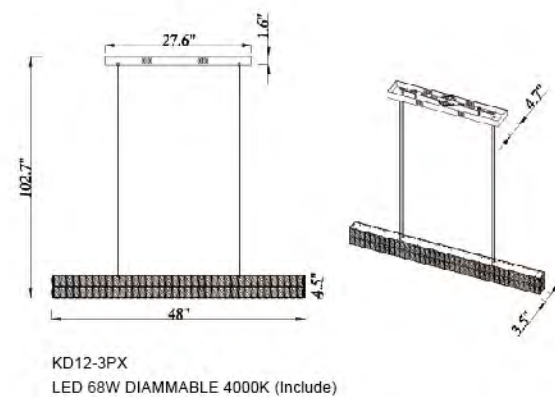

**KD05-3**  
SIZE:5.9"D  
LAMP:5W/LED 4000K DIMMABLE

**KD10-3**  
SIZE:12.2"Lx12.2"Wx5.7"H  
LAMP:16W/LED 4000K DIMMABLE

**KD12-3PX**  
 SIZE:48"L×3.5"W×102.7"H  
 LAMP:68W/LED 4000K DIAMMABLE

**KD19**  
 SIZE:12.2"L×3.4"W×4.5"H  
 LAMP:9W/LED 3000K DIAMMABLE