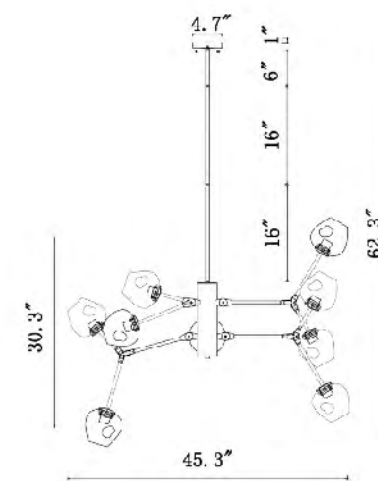

DU101G
E26×9 Max60W