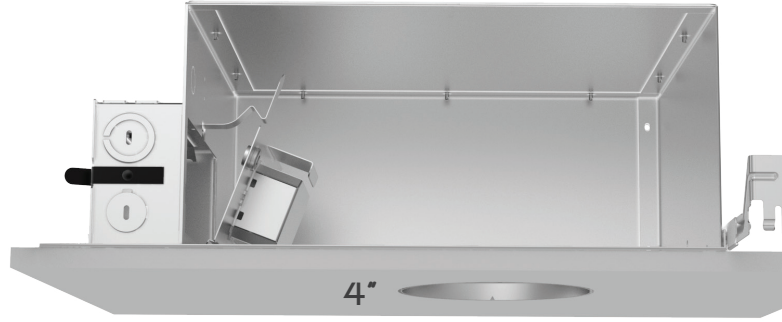

FQ

RECESSED

WAC

FUNCTION + QUALITY

The FQ Recessed series offers a complete line of high performance LED luminaires that provide outputs up to 2500 lumens on 4" and 2050 lumens on 2" styles. The series features superlative glare control with 30° shielding, up to 45° vertical tilting with 360° horizontal rotation, and uniform floor-to-ceiling wall washing.

FQ 2" & 4" LED RECESSED

HOUSING

- Universal Input 120-277V standard
- New Construction, Frame-in kit and Remodel available
- ELV, TRIAC and 0-10V (100%-1%) dimming standard
- Uniform round ceiling cutout for all housings
- Emergency Battery Backup options
- Driver easily accessible for replacement