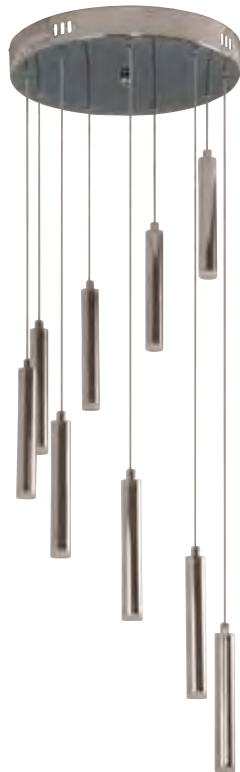

47587-CH-LED - 7 LED Flushmount
11.25"W x 10"H;
14 Watt LED, 630 Lumens
Adjustable Configuration

47589-CH-LED - 9 LED Flushmount
13.75"W x 10"H;
18 Watt LED, 810 Lumens
Adjustable Configuration

47595-CH-LED - 5 LED Pendant
9.88"W x 6.50"H; 8' Cable
10 Watt LED, 450 Lumens

47593-CH-LED - 3 LED Pendant
18.13"L x 4.75"W x 6.50"H; 8' Cable
6 Watt LED, 270 Lumens

47599-CH-LED - 9 LED Pendant
11.88"W x 6.50"H; 8' Cable
18 Watt LED, 810 Lumens

47594-CH-LED - 4 LED Pendant
26"L x 4.75"W x 6.50"H; 8' Cable
8 Watt LED, 360 Lumens