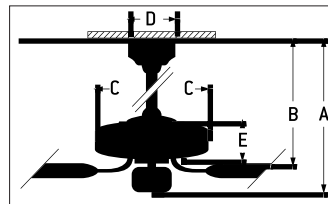

CEILING DROP DIMENSIONS

- **A** 12" DR - 19.4"
- **B** 12" DR - 14.83"
- **C** 10"
- **D** 6.61"
- **E** 7.3"
- **DR** Downrod

SPECS

Blade Sweep	120"
Number of Blades	6
Blade Pitch	8°
Motor Size (MM)	165x15
AMPS (Hi Speed)	1.3
Shipping Wt. (lbs)	49.33
CU. FT. in Carton	7.9

OPTIONAL, EXCLUSIVE LIGHT KIT WNDLK-(FINISH)-LED LED SPECS

Color Temp	3000K
Lumens	2,800 lm
CRI	80
Watts	36
*LED Module is Guaranteed for 5 Years.	

*Blades Included.

*Based on 12 cents per Kwh and 6.4 hours use per day.