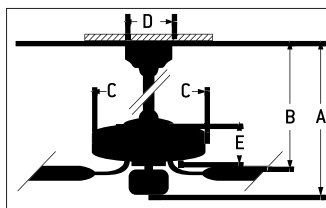

LIMERICK

There once was a room with no style it was unoccupied for a while. The Limerick was hung and a new life begun for this room was now more versatile.

FEATURES

- Heavy-Duty, 3-Speed Reversible Motor
- Dual Mount
- 4" & 6" Downrods (Included)
- Limited Lifetime Warranty
- Outdoor ABS Blades Sold Separately
- Integrated LED Light Source (Dimmable)
- ICS Remote & Wall Controls Included
- Suitable for Damp Locations
- Optional Lens Cover Sold Separately - LIM60-40(finish)

CEILING DROP DIMENSIONS

- A1 6" DR 14.34"
- A2 4" DR 11.98"
- B1 6" DR - 12.15"
- B2 4" DR - 10.20"
- C 7.40"
- D 5.91"
- E 6.76"
- DR Downrod

SPECS

Blade Sweep	60"
Number of Blades	3
Blade Pitch	Variable
Motor Size (MM)	188x18
AMPS (Hi Speed)	<1
Shipping Wt. (lbs)	16.27
CU. FT. in Carton	1.99
Energy Guide Airflow (Cubic Feet Per Minute)	2,934
Energy Guide Wattage	51 Watts
Energy Guide Efficiency (CFM Per Watt)	57
Energy Guide Estimated Yearly Cost*	$14
Airflow at High Speed (Cubic Feet Per Minute)	4,663

LED SPECS

Color Temp	3000K
Lumens	1,350 lm
CRI	90
Watts	17
*LED Module is Guaranteed for 5 Years.	

Blades Sold Separately

*Based on 12 cents per Kwh and 6.4 hours use per day.