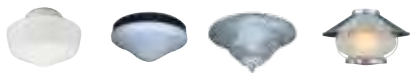

**OUTDOOR LIGHT KIT OPTIONS
(SEE CRAFTMADE FAN CATALOG)**

FAN CONTROL OPTIONS

Not Available