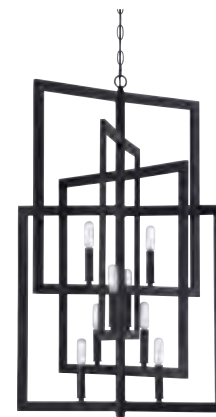

44938-ESP - Espresso
Portrait 8 Light Foyer w/Chain
21"W x 33"H; 6' Chain, 10' Cord
60 Watt Candelabra
Finishes: ESP, GT