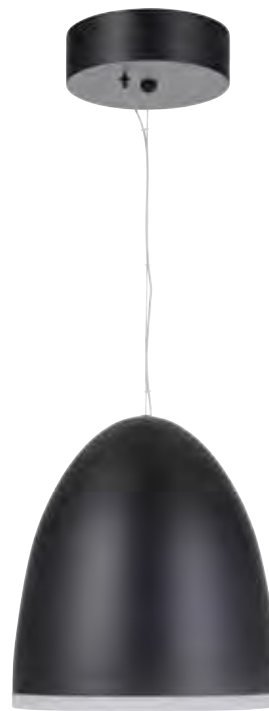

51190-FB-HUE - Flat Black
LED Dome Pendant; Flat Black Shade - 15.7"D
15.7"W x 15.4"H; 8' Cable, 8' Cord
40 Watt LED; 1267 Lumens; 90 CRI, 3000k
Hue Bridge Required.

51191-FB-HUE - Flat Black
LED Dome Pendant; Flat Black Shade - 11.8"D
11.8"W x 13"H; 8' Cable, 8' Cord
30 Watt LED; 830 Lumens; 90 CRI, 3000k
Hue Bridge Required.