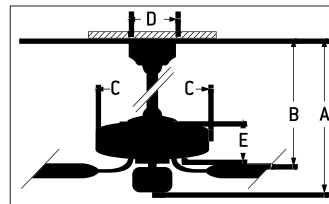

- A 4" DR - 13.41"
- B 4" DR - 10.73"
- C 11.44"
- D 5.87"
- E 5.83"
- DR Downrod

SPECS

Blade Sweep	52"
Number of Blades	5
Blade Pitch	12°
Motor Size (MM)	153x15
AMPS (Hi Speed)	<1
Shipping Wt. (lbs)	17.5
CU. FT. in Carton	1.52
Energy Guide Airflow (Cubic Feet Per Minute)	3,229
Energy Guide Wattage	39 Watts
Energy Guide Efficiency (CFM Per Watt)	82
Energy Guide Estimated Yearly Cost*	\$11
Airflow at High Speed (Cubic Feet Per Minute)	54,738