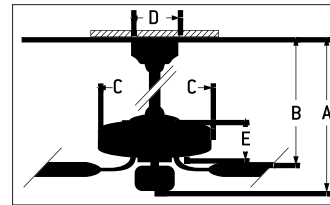

PRO BUILDER 209 SERIES

Offering a vast array of finishes and blades, the Pro Builder Series makes it easy for you to bring Craftmade quality to your space. Pro Builder ceiling fans deliver an ideal combination of excellent performance and exceptional value.

FEATURES

- Standard, 3 Speed Reversible Motor
- Dual Mount
- 4" Downrod (Included)
- Limited Lifetime Warranty
- Blades Sold Separately
- Light Kit Integrated with 2x9W LED Medium Base Bulbs Included
- Universal Remote Control (Optional)

CEILING DROP DIMENSIONS

- A 4" DR 17.0"
- B 4" DR - 10.71"
- C 11.65"
- D 6.17"
- E 4.13"
- DR Downrod

SPECS

Blade Sweep	42" to 52"
Number of Blades	5
Blade Pitch	12°
Motor Size (MM)	153x13
AMPS (Hi Speed)	<1
Shipping Wt. (lbs)	15.39
CU. FT. in Carton	1.95
Energy Guide Airflow (Cubic Feet Per Minute)	3,767
Energy Guide Wattage	38 Watts
Energy Guide Efficiency (CFM Per Watt)	100
Energy Guide Estimated Yearly Cost*	$11
Airflow at High Speed (Cubic Feet Per Minute)	4,391

Blades Sold Separately

*Based on 12 cents per Kwh and 6.4 hours use per day.