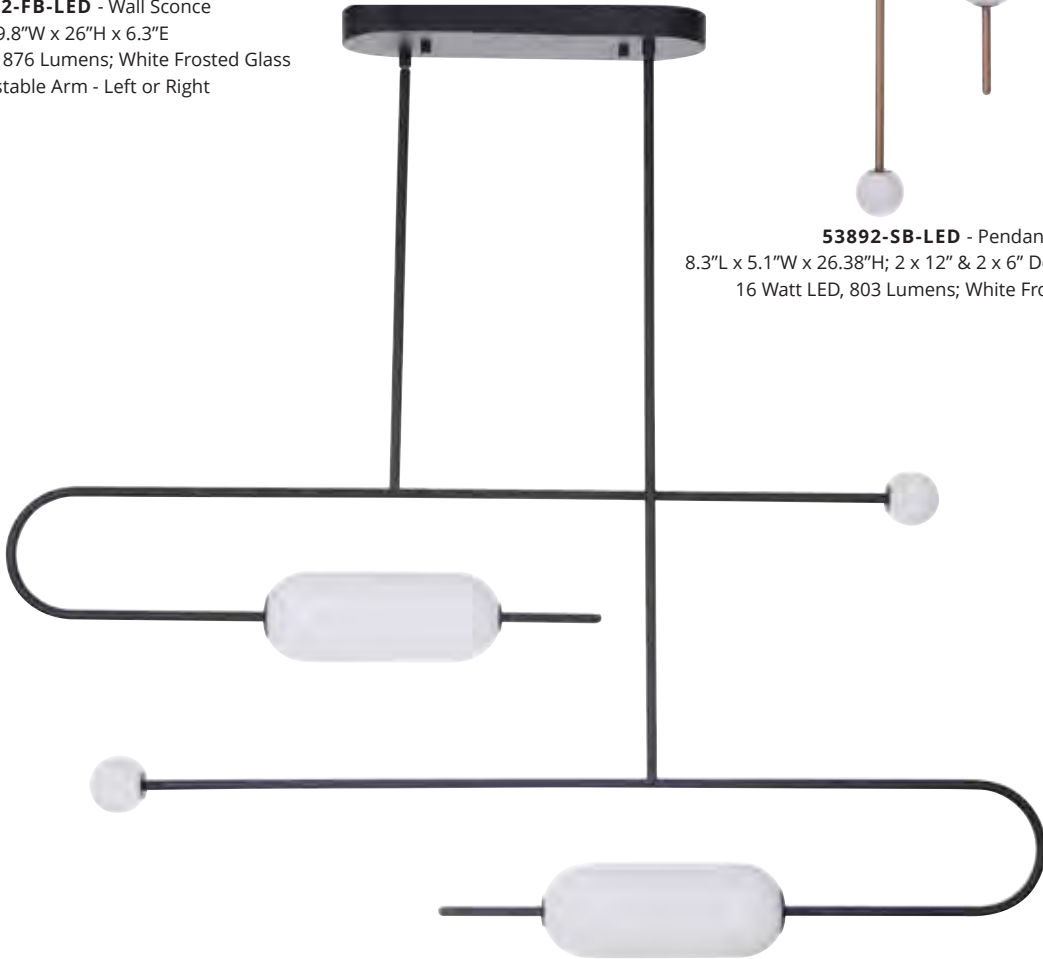

Visit www.craftmade.com to view the full product offering.

LIGHTING

Anillo	28
Aura	30
Bangle	18
Bastion	40
Dolby	24
Foundry	20
Gem	34
Hagen	14
Huxley	16
Lexi	26
Linked	48
Mira	22
Nico	42
Orion	46
Piltz	36
Pinnacle	32
Que	38
Roxx	8
State House	10
Tuli	6
Valdi	44

53862-FB-LED - Wall Sconce
 9.8"W x 26"H x 6.3"E
 16.4 Watt LED, 876 Lumens; White Frosted Glass
 Adjustable Arm - Left or Right

53892-SB-LED - Pendant
 8.3"L x 5.1"W x 26.38"H; 2 x 12" & 2 x 6" Downrods; 8' Cord
 16 Watt LED, 803 Lumens; White Frosted Glass