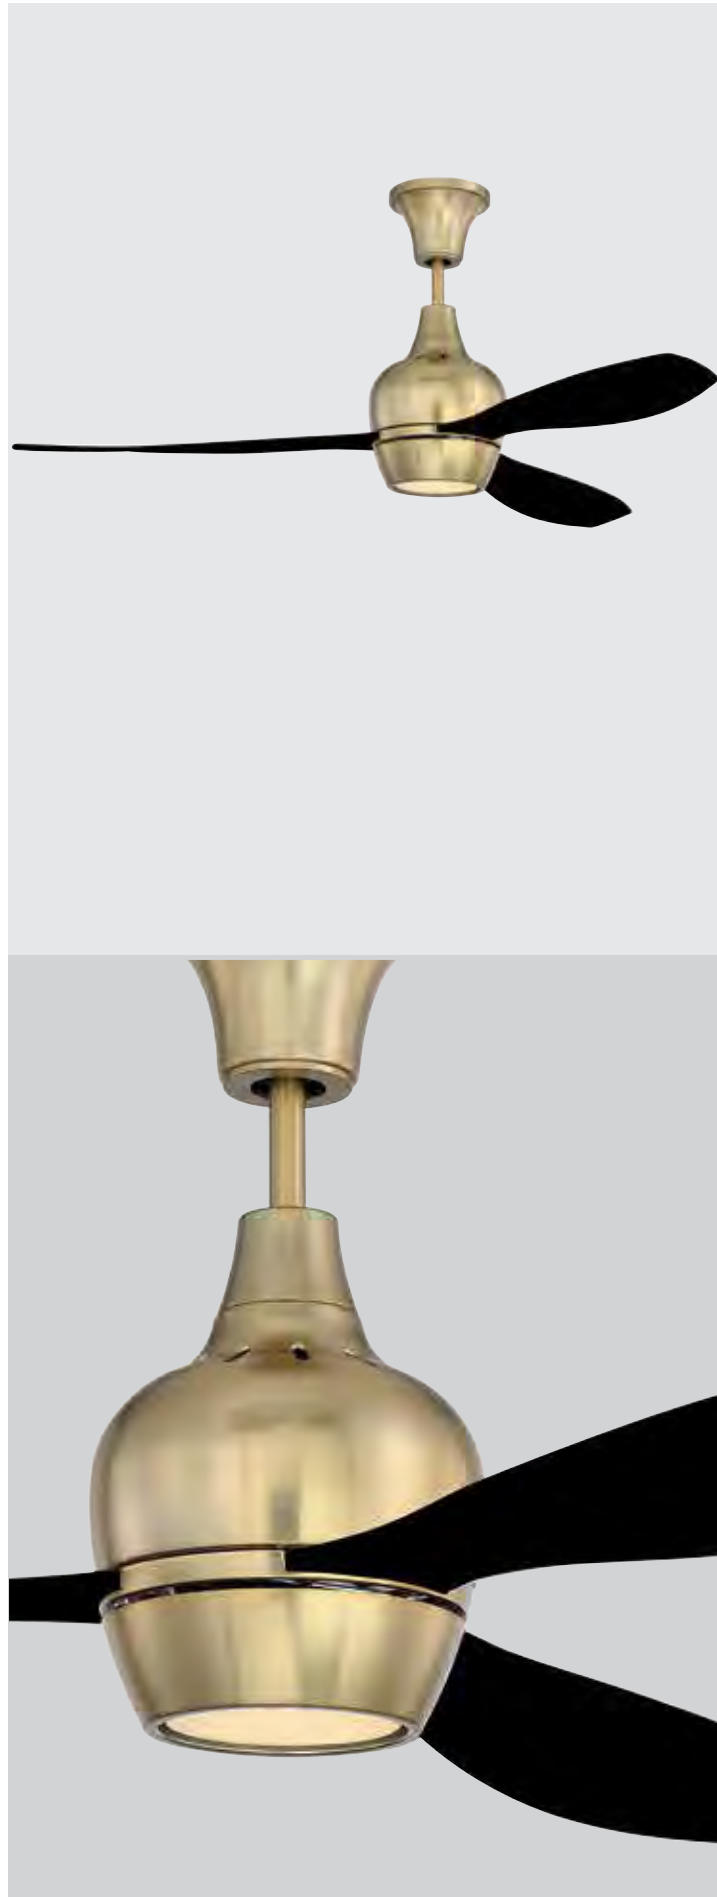

*Blades Included.

*Based on 12 cents per Kwh and 6.4 hours use per day.