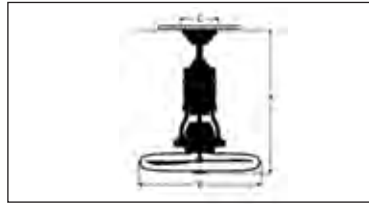

CEILING DROP DIMENSIONS

A 4" DR 24.3"
B 4" DR - 21"
C 5.91"
DR Downrod

SPECS

Blade Sweep	18"
Number of Blades	3
Blade Pitch	7°
Motor Size (MM)	82 x 65
AMPS (Hi Speed)	<1
Shipping Wt. (lbs)	21.58
CU. FT. in Carton	5.37
Airflow (Cubic Feet Per Minute)	1,950
Energy Guide Wattage	42 Watts
Airflow Efficiency (CFM Per Watt)	47
Airflow at High Speed	2,379

*Compare: 36" to 48" ceiling fans have airflow efficiencies ranging from approximately 71 to 86 cubic feet per minute per watt at high speed.