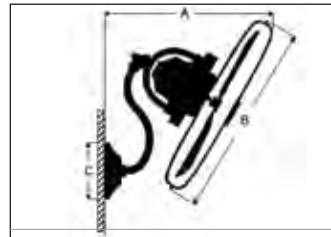

BELLOWS I HARD-WIRED

With a heavy-duty, 3-speed oscillating motor and 14" blades, this wall-mounted fan combines the retro style of a table fan with the power and efficiency of a ceiling fan. Finished in your choice of Aged Bronze Textured or Brushed Polished Nickel it includes a Wall Control with 3-speed and Oscillating functions.

FEATURES

- Heavy-Duty, 3-Speed Oscillating Motor
- Wall Mount
- CM-8W Speed and Oscillation Wall Control (Included)
- Limited Lifetime Warranty
- Hard-Wired Directly to Junction Box.
- Suitable for Damp Locations

CEILING DROP DIMENSIONS

A 19.17"
B 16.0"
C 8.5"

SPECS

Blade Sweep	14"
Number of Blades	3
Blade Pitch	7°
Motor Size (MM)	82 x 25
AMPS (Hi Speed)	<1
Shipping Wt. (lbs)	19.62
CU. FT. in Carton	4.78