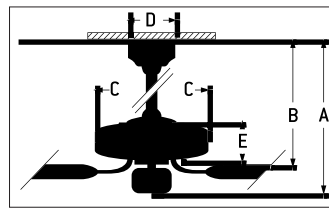

BORDEAUX

Pour on the breeze with the Craftmade Bordeaux ceiling fan. This eye-catching three blade fan with its LED light source can be installed on a down rod or semi-Flushmounted for lower ceilings. Quench your thirst for style with this striking fan.

FEATURES

- Heavy-Duty, 3 Speed Reversible Motor
- Tri-mount System, Standard with both semi-Flushmount and ball hanger mounting systems for flat or angled ceilings
- 6" Downrod (Included)
- Limited Lifetime Warranty
- Custom Blades Included
- Integrated LED Light Source (Dimmable)
- Optional Lens Cover Included
- Hard-Wired Dual Wall Control Included - 4 Speed Fan Control and Full Range Dimmer OR request with UCI-2000 remote or wall control

CEILING DROP DIMENSIONS

- **A** 6" DR - 18.6"
- **A2** Flushmount - 13.6"
- **B** 6" DR - 15.51"
- **B2** Flushmount - 10.5"
- **C** 8.66"
- **D** 5.85"
- **E** 11.12"
- **DR** Downrod

SPECS

Blade Sweep	52"
Number of Blades	3
Blade Pitch	16°
Motor Size (MM)	172x17
AMPS (Hi Speed)	<1
Shipping Wt. (lbs)	21.78
CU. FT. in Carton	2.01
Energy Guide Airflow (Cubic Feet Per Minute)	3,942
Energy Guide Wattage	30 Watts
Energy Guide Efficiency (CFM Per Watt)	133
Energy Guide Estimated Yearly Cost*	$8
Airflow at High Speed (Cubic Feet Per Minute)	5,426

LED SPECS

Color Temp	3000K
Lumens	1,350 lm
CRI	90
Watts	17
*LED Module is Guaranteed for 5 Years.