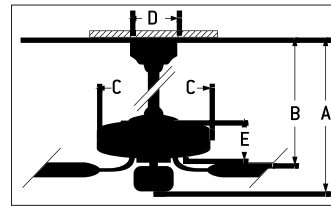

CEILING DROP DIMENSIONS

A2 4" DR	13.39"
A1 6" DR	14.56"
B2 4" DR	11.81"
B1 6" DR	11.44"
C	8.78"
D	5.59"
E	9.13"
DR	Downrod

SPECS

Blade Sweep	56"
Number of Blades	3
Blade Pitch	16°
Motor Size (MM)	153x17
AMPS (Hi Speed)	<1
Shipping Wt. (lbs)	17.74
CU. FT. in Carton	1.49
Energy Guide Airflow (Cubic Feet Per Minute)	2,733
Energy Guide Wattage	36 Watts
Energy Guide Efficiency (CFM Per Watt)	77
Energy Guide Estimated Yearly Cost*	\$10
Airflow at High Speed (Cubic Feet Per Minute)	3,785