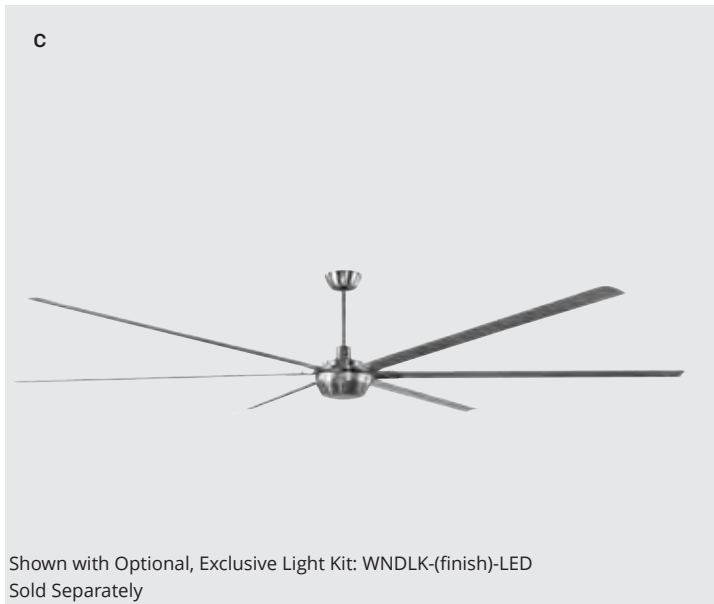

A ESPRESSO 120" WINDSWEPT

Model WND120ESP6
Light Adaptable, Optional
Blades Espresso, Included

B BRUSHED POLISHED NICKEL 120" WINDSWEPT

Model WND120BNK6
Light Adaptable, Optional
Blades Brushed Nickel, Included

C BRUSHED POLISHED NICKEL 120" WINDSWEPT

Model WND120BNK6
Light WNDLK-BNK-LED shown, sold separately
Blades Brushed Nickel, Included

Shown with Optional, Exclusive Light Kit: WNDLK-(finish)-LED Sold Separately

Blades Must be Mounted at Least 10' Above the Floor for Safety.

FAN FINISHES

Brushed Polished Nickel-BNK

Espresso-ESP

BLADE FINISHES

Brushed Nickel

Espresso

FAN CONTROL OPTIONS

IDC2 Remote and Wall Controls (Included)