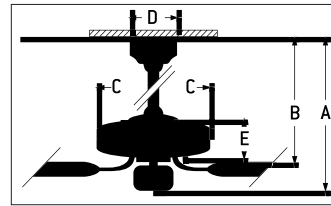

CEILING DROP DIMENSIONS

- A2 6" DR - 11.37"
- A1 6" DR - 16.73"
- B2 6" DR - 6.12"
- B1 6" DR - 11.79"
- C 10.24"
- D 5.12"
- E 8.96"
- DR Downrod

SPECS

Blade Sweep	52"
Number of Blades	3
Blade Pitch	10.5°
Motor Size (MM)	153x15
AMPS (Hi Speed)	<1
Shipping Wt. (lbs)	17.53
CU. FT. in Carton	2.13
Energy Guide Airflow (Cubic Feet Per Minute)	3,156
Energy Guide Wattage	40 Watts
Energy Guide Efficiency (CFM Per Watt)	80
Energy Guide Estimated Yearly Cost*	$11
Airflow at High Speed (Cubic Feet Per Minute)	4,149

LED SPECS

Color Temp	3000K
Lumens	1,577 lm
CRI	90
Watts	22
*LED Module is Guaranteed for 5 Years.	

*Blades Included.

*Based on 12 cents per Kwh and 6.4 hours use per day.