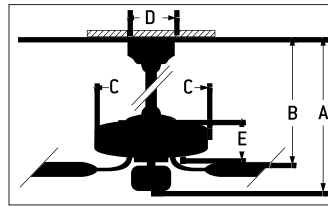

CEILING DROP DIMENSIONS

- A** 6" DR - 19"
- B** 6" DR - 13"
- C** 7.09"
- D** 5.79"
- E** 11.09"
- DR** Downrod

SPECS

Blade Sweep	48"
Number of Blades	4
Blade Pitch	11°
Motor Size (MM)	153x12
AMPS (Hi Speed)	<1
Shipping Wt. (lbs)	15.87
CU. FT. in Carton	1.14
Energy Guide Airflow (Cubic Feet Per Minute)	3,466
Energy Guide Wattage	46 Watts
Energy Guide Efficiency (CFM Per Watt)	75
Energy Guide Estimated Yearly Cost*	\$13
Airflow at High Speed (Cubic Feet Per Minute)	4,595