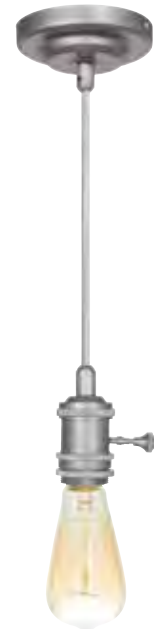

CPMKB-1AGV - Aged Galvanized
Keyed Socket Pendant w/Cord
4.75"W x 2.75"H; 8' Cord
60 Watt Medium Base
Finishes: ABZ, AGV, BCP