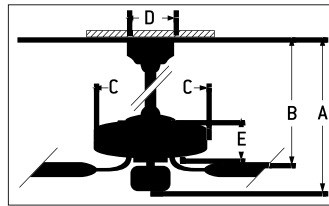

COLOSSUS 96"

With six blades and a span of eight feet, Craftmade's 96" Colossus ceiling fan features a super efficient second generation DC motor, bringing quiet comfort to large spaces. Despite its impressive dimensions, Colossus exudes style with an understated grace.

FEATURES

- Energy Saving DC Motor
- Dual Mount
- 6" Downrod (Included)
- Limited Lifetime Warranty
- Blades Included
- Light Kit Adaptable
- IDC Remote and Wall Controls (Included)
- Blades Must be Mounted at Least 10' Above the Floor for Safety

CEILING DROP DIMENSIONS

- A 6" DR - 16.66"
- B 6" DR - 14.52"
- C 11.73"
- D 5.96"
- E 6.5"
- DR Downrod

SPECS

Blade Sweep	96"
Number of Blades	6
Blade Pitch	12°
Motor Size (MM)	165X25
AMPS (Hi Speed)	<1
Shipping Wt. (lbs)	41.60
CU. FT. in Carton	4.63
Energy Guide Airflow (Cubic Feet Per Minute)	9,312
Energy Guide Wattage	29 Watts
Energy Guide Efficiency (CFM Per Watt)	321
Energy Guide Estimated Yearly Cost*	$15
Airflow at High Speed (Cubic Feet Per Minute)	9,312

*Blades Included.
*Based on 12 cents per Kwh and 6.4 hours use per day.