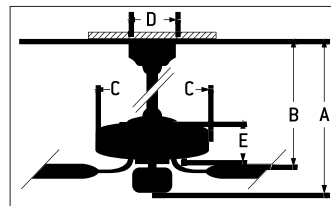

CEILING DROP DIMENSIONS

- A2** 6" DR - 11.37"
- A1** 6" DR - 16.73"
- B2** 6" DR - 6.12"
- B1** 6" DR - 11.79"
- C** 10.24"
- D** 5.12"
- E** 8.96"
- DR** Downrod

SPECS

Blade Sweep	52"
Number of Blades	4
Blade Pitch	10.5°
Motor Size (MM)	153x15
AMPS (Hi Speed)	<1
Shipping Wt. (lbs)	17.5
CU. FT. in Carton	2.13
Energy Guide Airflow (Cubic Feet Per Minute)	3,108
Energy Guide Wattage	38 Watts
Energy Guide Efficiency (CFM Per Watt)	83
Energy Guide Estimated Yearly Cost*	\$11
Airflow at High Speed (Cubic Feet Per Minute)	4,196