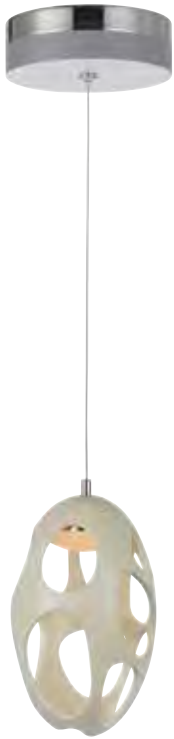

47991-W-HUE - White
LED Pendant
7.6"W x 10.63"H; 9' Cable
5 Watt LED; 203 Lumens; 90 CRI, 3000k
Hue Bridge Required.