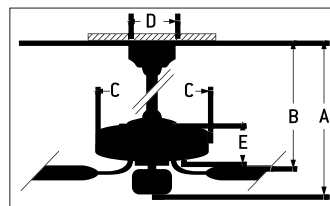

CAVALLO 100"

The Cavallo fan from Craftmade is a monumental feat of engineering. It's hand-carved solid wood blades are the focus of this massive yet simple design that will fill your space with style. The airflow from the 100" diameter fan will take your breath away indoors or out.

FEATURES

- Energy Saving DC Motor
- Dual Mount
- 6" Downrod (Included)
- Limited Lifetime Warranty
- Blades Included
- Suitable for Damp Locations
- IDC2 Remote and Wall Controls (Included)

CEILING DROP DIMENSIONS

- A 6" DR - 15.19"
- B 6" DR - 13.74"
- C 6.48"
- D 6.50"
- E 5.91"
- DR Downrod

SPECS

Blade Sweep	100"
Number of Blades	3
Blade Pitch	Variable
Motor Size (MM)	130x20
AMPS (Hi Speed)	<1
Motor Shipping Wt. (lbs)	9.9
Blade Shipping Wt. (lbs)	8.2
Motor CU FT in Carton	0.75
Blade CU FT in Carton	1.58

Blades Sold Separately