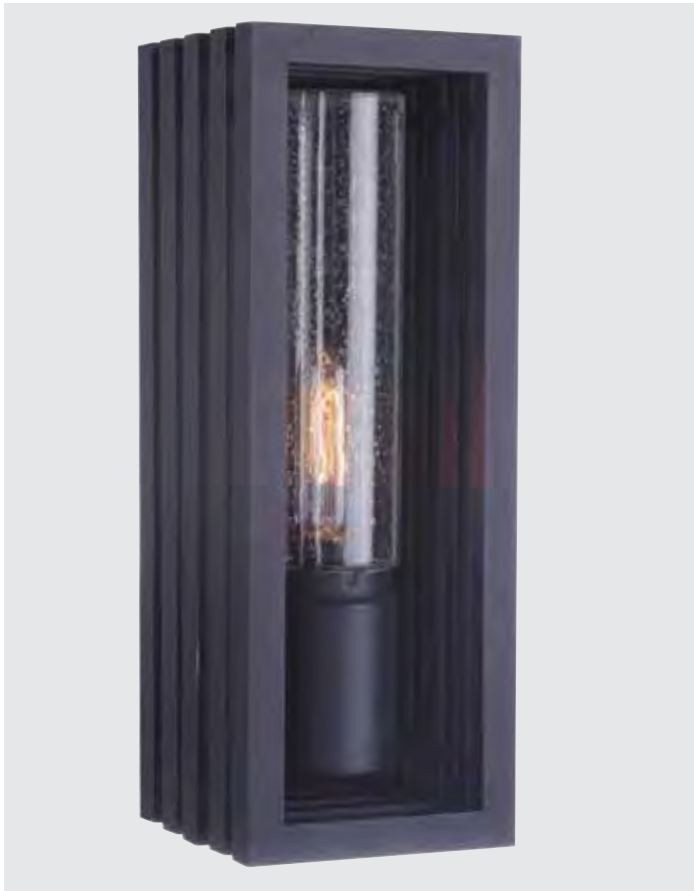

ZA2810-TB - Wall Mount
6"W x 16.5"H; 60 Watt Medium Base

EXTERIOR LIGHTING

CARMEL NEW
COLLECTION

Inspired by the natural beauty of Big Sur and the Pacific coast, the new Carmel exterior collection features a separate outer slatted cover that delivers beautiful protection for the clear seeded glass pillar and our Superior UV finish with protection against fading guaranteed for 5 years.