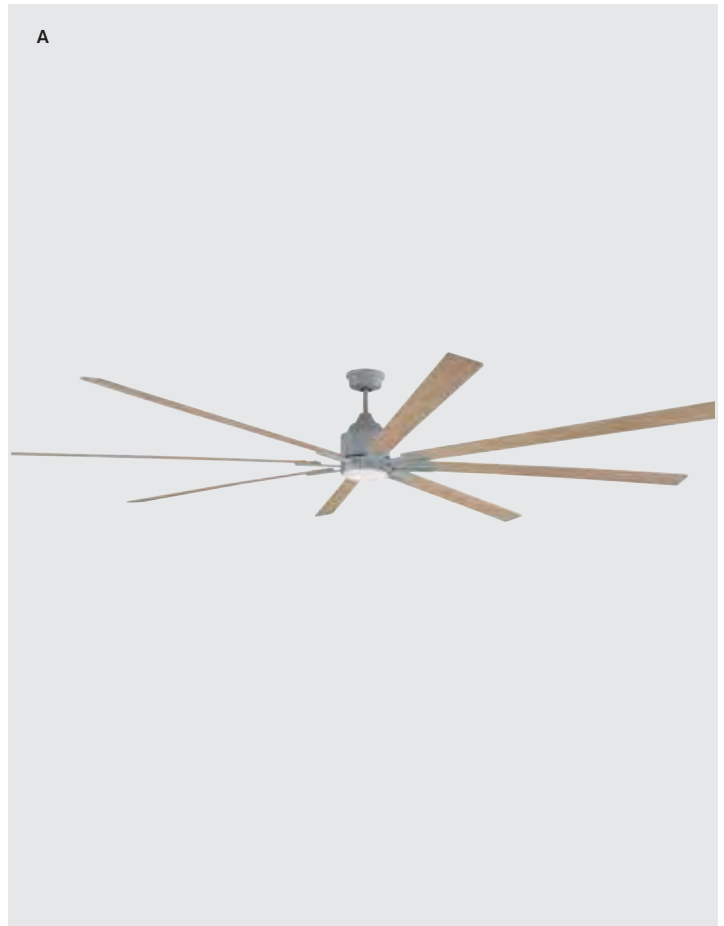

A AGED GALVANIZED 100" FLEMING

Model FLE100AGV8
Light Integrated, White Frost Glass
Blades Driftwood, Included

B ESPRESSO 100" FLEMING

Model FLE100ESP8
Light Integrated, White Frost Glass
Blades Mesquite, Included

FAN FINISHES

Aged Galvanized-AGV

Espresso-ESP

BLADE FINISHES

Driftwood

Mesquite

FAN CONTROL OPTIONS