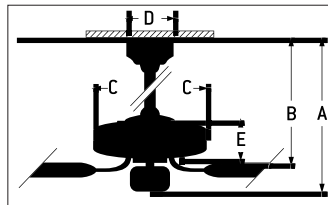

CEILING DROP DIMENSIONS

- **A** 6" DR - 15.86"
- **B** 6" DR - 9.80"
- **C** 6.61"
- **D** 5.91"
- **E** 10.9"
- **DR** Downrod

SPECS

Blade Sweep	56"
Number of Blades	3
Blade Pitch	13°
Motor Size (MM)	165x25
AMPS (Hi Speed)	<1
Shipping Wt. (lbs)	23.87
CU. FT. in Carton	4.5
Energy Guide Airflow (Cubic Feet Per Minute)	2,445
Energy Guide Wattage	21 Watts
Energy Guide Efficiency (CFM Per Watt)	117
Energy Guide Estimated Yearly Cost*	$6
Airflow at High Speed (Cubic Feet Per Minute)	3,610

LED SPECS

Color Temp	3000K
Lumens	733 lm
CRI	90
Watts	22
*LED Module is Guaranteed for 5 Years.	

*Blades Included.
*Based on 12 cents per Kwh and 6.4 hours use per day.