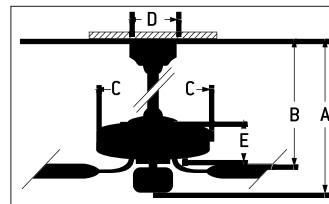

TEANA

High style and value set the tone for the Teana ceiling fan by Craftmade. The simple yet handsome cylinder-shaped Teana encompasses striking blade holders and plank blades. And to keep you in control, the Teana offers either a hard-wired wall or a hand-held wireless remote.

FEATURES

- Standard, 3-Speed Reversible Motor
- Tri-mount System, Standard with both semi-Flushmount and ball hanger mounting systems for flat or angled ceilings
- 6" Downrod (Included)
- Limited Lifetime Warranty
- Custom Teana Blades Included
- Integrated LED Light Source (Dimmable)
- Optional Lens Cover Included
- Hard-Wired Dual Wall Control Included - 4 Speed Fan Control and Full Range Dimmer OR request with UCI-2000 Remote or Wall Control

CEILING DROP DIMENSIONS

- A 6" DR 15.55"
- B 6" DR - 12.28"
- C 7.09"
- D 5.12"
- E 9.02"
- DR Downrod

SPECS

Blade Sweep	52"
Number of Blades	4
Blade Pitch	11.5°
Motor Size (MM)	153x15
AMPS (Hi Speed)	<1
Shipping Wt. (lbs)	36.84
CU. FT. in Carton	1.18
Energy Guide Airflow (Cubic Feet Per Minute)	2,852
Energy Guide Wattage	41 Watts
Energy Guide Efficiency (CFM Per Watt)	70
Energy Guide Estimated Yearly Cost*	$11
Airflow at High Speed (Cubic Feet Per Minute)	3,737

LED SPECS

Color Temp	3000K
Lumens	1045 lm
CRI	90
Watts	22
*LED Module is Guaranteed for 5 Years.	

*Blades Included.

*Based on 12 cents per Kwh and 6.4 hours use per day.