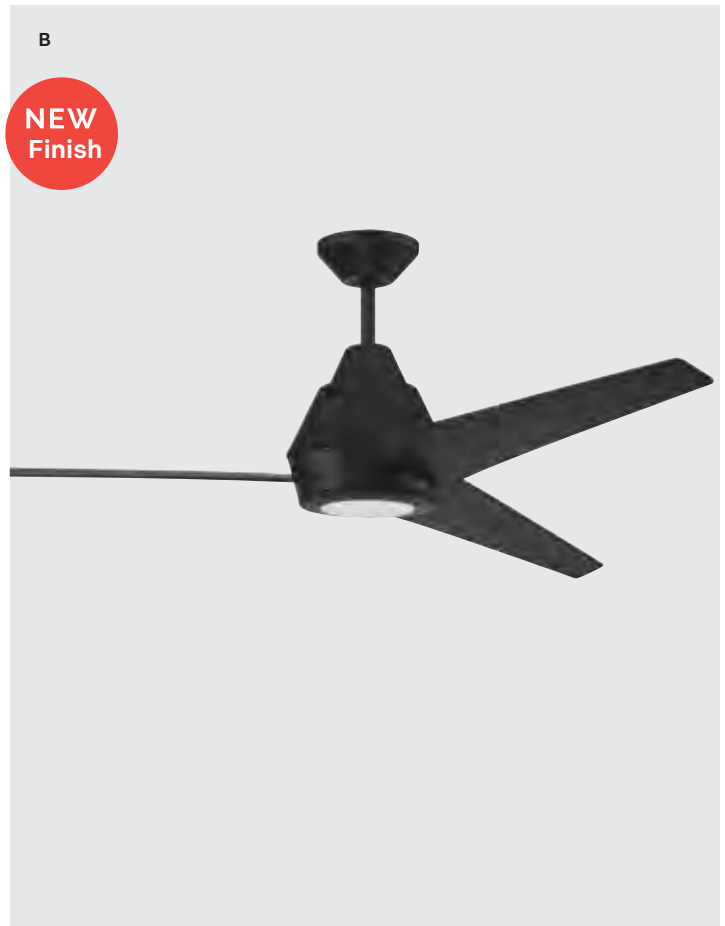

Alternate Configuration: UCI-2000
 remote or wall control

OR

Use these order codes:
ACA56BNK3-UCI
ACA56FB3-UCI
 UCI-2000 for Indoor Use Only

MOBI

The exquisite form of our Mobi fan almost makes you forget just how functional it can be. This high-efficiency, three-blade fan with integrated LED lighting is much more than beautiful décor.