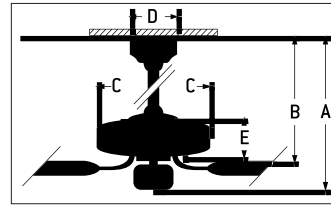

NEW

INSPO

The Craftmade Inspo ceiling fan with its low profile, minimalist styling, multiple finishes, three speed reversible motor and included wall control is the inspired choice for any room.

FEATURES

- Heavy Duty 3 Speed Reversible Motor
- Dual Mount
- 6" Downrod (Included)
- Limited Lifetime Warranty
- Blades Included
- Not Light Kit Adaptable
- Hard Wired Wall Control (Included)

CEILING DROP DIMENSIONS

- **A** 6" DR - 13.21"
- **B** 6" DR - 11.07"
- **C** 9.21"
- **D** 5.91"
- **E** 5.49"
- **DR** Downrod

SPECS

Blade Sweep	54"
Number of Blades	3
Blade Pitch	14°
Motor Size (MM)	172x17
AMPS (Hi Speed)	<1
Shipping Wt. (lbs)	25 lbs.
CU. FT. in Carton	1.8
Energy Guide Airflow (Cubic Feet Per Minute)	4,342
Energy Guide Wattage	41 Watts
Energy Guide Efficiency (CFM Per Watt)	107
Energy Guide Estimated Yearly Cost*	$11
Airflow at High Speed (Cubic Feet Per Minute)	6.651

*Based on 12 cents per Kwh and 6.4 hours use per day.