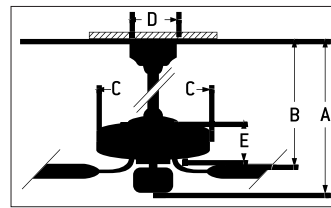

DRAWN SPECS

- A 6" DR 16.76"
- B 6" DR - 12.91"
- C 6.32"
- D 5.12"
- E 9.17"
- DR Downrod

SPECS

Blade Sweep	70"
Number of Blades	3
Blade Pitch	Variable
Motor Size (MM)	165x25
AMPS (Hi Speed)	<1
Shipping Wt. (lbs)	32.78
CU. FT. in Carton	1.2
Energy Guide Airflow (Cubic Feet Per Minute)	6,321
Energy Guide Wattage	21 Watts
Energy Guide Efficiency (CFM Per Watt)	298
Energy Guide Estimated Yearly Cost*	\$6
Airflow at High Speed (Cubic Feet Per Minute)	9,166