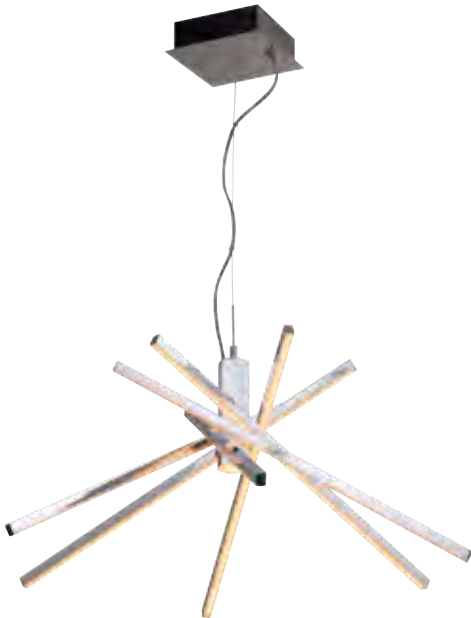

45726-CH-LED - 6 Arm LED Chandelier
28.88" Max W x 23.75"H; 8' Cable
68 Watt LED, 2502 Lumens
Adjustable Configuration