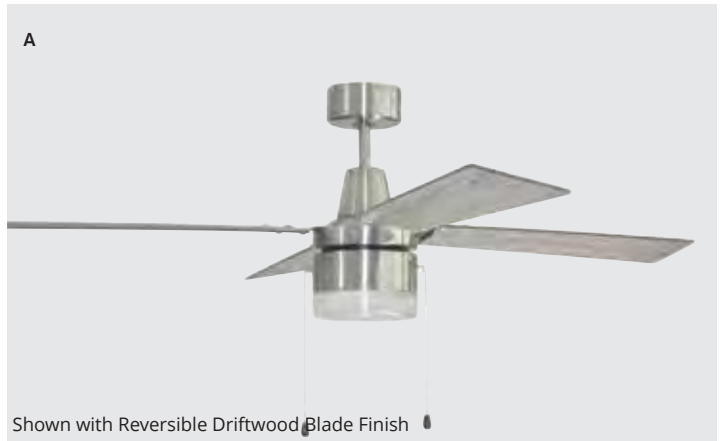

Flat Black/Greywood

Flat Black/Mesquite

FAN CONTROL OPTIONS

Remote and Wall Control
 Adaptable UCI-2000-2
 See Pages 219-221

CONNERY

Craftmade's Connery ceiling fan offers a distinctively modern look with state-of-the-art performance to match. An integrated, energy-efficient light fixture shines with a lustrous warmth. The whisper-quiet motor is reversible for year-round comfort.