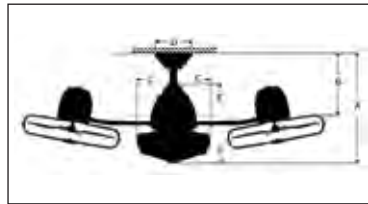

BELLOWS II

Cool times II. Add retro-industrial appeal indoors or out with the dual-headed Bellows II damp-rated cage ceiling fan. Two heavy-duty, three-speed motors crank out the airflow, as twin cage fans tilt 80 degrees around the integrated, but optional, light kit. The fan also has a third motor that operates the rotation of the two motors in a 360 degree fashion. Choose from Aged Bonze Textured or Brushed Polished Nickel finishes.

FEATURES

- Heavy-Duty, 3-Speed Reversible Motor
- Dual Mount
- 4" Downrod (Included)
- 80° Tilt Feature on Both Motor Head Units
- Limited Lifetime Warranty
- Included (Optional) Light Kit, 2x9W LED Bulbs Included
- Cap for Use Without Light Kit Included
- Bellows Remote and Wall Controls Included
- Suitable for Damp Locations

CEILING DROP DIMENSIONS

- **A** 4" DR 17.5"
- **B** 4" DR - 10.77"
- **C** 11.54"
- **D** 5.91"
- **E** 12.93"
- **DR** Downrod

SPECS

Blade Sweep	48"
Number of Blades	2x3 (6)
Blade Pitch	7°
Motor Size (MM)	Two 82 x 25
AMPS (Hi Speed)	<1
Shipping Wt. (lbs)	33.97
CU. FT. in Carton	7.02
Airflow (Cubic Feet Per Minute)	2,628
Energy Guide Wattage	60 Watts
Airflow Efficiency (CFM Per Watt)	44
Energy Guide Estimated Yearly Cost*	$17
Airflow at High Speed (Cubic Feet Per Minute)	3,411