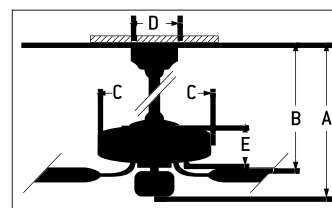

CEILING DROP DIMENSIONS

- A 6" DR - 18.92"
- B 6" DR - 12.95"
- C 8.43"
- D 5.87"
- E 4.09"
- DR Downrod

SPECS

Blade Sweep	56"
Number of Blades	5
Blade Pitch	13°
Motor Size (MM)	188x22
AMPS (Hi Speed)	<1
Shipping Wt. (lbs)	35.1
CU. FT. in Carton	3.25
Energy Guide Airflow (Cubic Feet Per Minute)	4,841
Energy Guide Wattage	44 Watts
Energy Guide Efficiency (CFM Per Watt)	110
Energy Guide Estimated Yearly Cost*	\$12
Airflow at High Speed (Cubic Feet Per Minute)	6,618