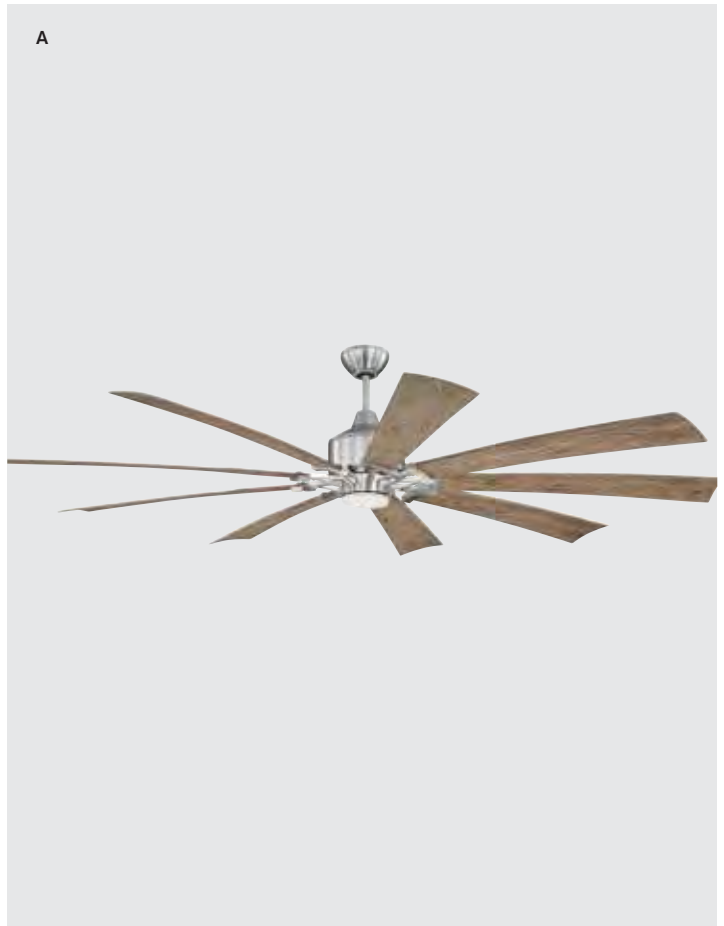

A BRUSHED POLISHED NICKEL 70" EASTWOOD

Model EAS70BNK9
Light Included, Optional
Blades Driftwood Blades Included

B ESPRESSO 70" EASTWOOD

Model EAS70ESP9
Light Included, Optional
Blades Mesquite Blades Included

FAN FINISHES

Brushed Polished Nickel-BNK

Espresso-ESP

BLADE OPTIONS

Driftwood

Mesquite

FAN CONTROL OPTIONS

IDC2 Remote and Wall Controls
(Included)

IDC2 Remote and Wall Controls
(Included)