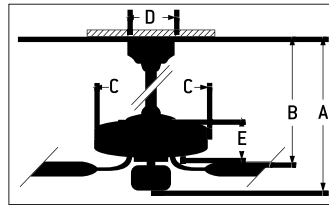

CEILING DROP DIMENSIONS

- **A** 12" DR 19.55"
- **B** 12" DR - 16.18"
- **C** 7.28"
- **D** 5.91"
- **E** 3.64"
- **DR** Downrod

SPECS

Blade Sweep	70"
Number of Blades	2
Blade Pitch	Variable
Motor Size (MM)	153x16
AMPS (Hi Speed)	<1
Shipping Wt. (lbs)	16.31
CU. FT. in Carton	1.3
Energy Guide Airflow (Cubic Feet Per Minute)	6,413
Energy Guide Wattage	23 Watts
Energy Guide Efficiency (CFM Per Watt)	282
Energy Guide Estimated Yearly Cost*	$6
Airflow at High Speed (Cubic Feet Per Minute)	8,217

LED SPECS

Color Temp	3000K
Lumens	1,257 lm
CRI	90
Watts	16

*LED Module is Guaranteed for 5 Years.

*Blades Included.

*Based on 12 cents per Kwh and 6.4 hours use per day.