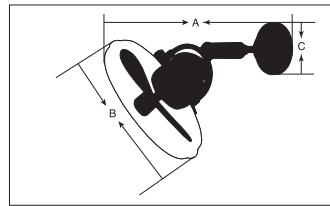

CEILING DROP DIMENSIONS

A 4" DR 18.5"
B 16"
C 6.06"

SPECS

Blade Sweep	14"
Number of Blades	3
Blade Pitch	7°
Motor Size (MM)	82x25
AMPS (Hi Speed)	<1
Shipping Wt. (lbs)	20.28
CU. FT. in Carton	4.18

A BRUSHED POLISHED NICKEL BELLOWS IV