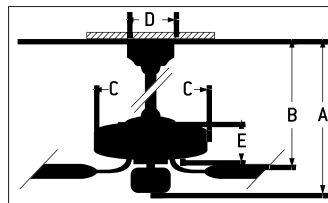

CEILING DROP DIMENSIONS

- A 6" DR - 17.3"
- B 6" DR - 12.1"
- C 12.36"
- D 5.65"
- E 9.5"
- DR Downrod

SPECS

Blade Sweep	52"
Number of Blades	5
Blade Pitch	13°
Motor Size (MM)	172x17
AMPS (Hi Speed)	<1
Shipping Wt. (lbs)	22.71
CU. FT. in Carton	2.34
Energy Guide Airflow (Cubic Feet Per Minute)	3,922
Energy Guide Wattage	44 Watts
Energy Guide Efficiency (CFM Per Watt)	89
Energy Guide Estimated Yearly Cost*	\$12
Airflow at High Speed (Cubic Feet Per Minute)	5,590