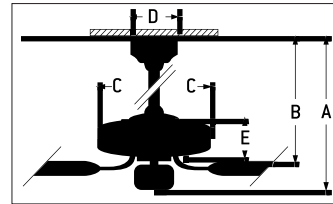

- A 4" DR - 14.92"
- B 4" DR - 12.91"
- C 11.02"
- D 5.91"
- E 4.47"
- DR Downrod

SPECS

Blade Sweep	52
Number of Blades	5
Blade Pitch	12°
Motor Size (MM)	125x20
AMPS (Hi Speed)	<1
Shipping Wt. (lbs)	15.4
CU. FT. in Carton	1.80
Energy Guide Airflow (Cubic Feet Per Minute)	3,481
Energy Guide Wattage	21
Energy Guide Efficiency (CFM Per Watt)	166
Energy Guide Estimated Yearly Cost*	\$6
Airflow at High Speed (Cubic Feet Per Minute)	5,274