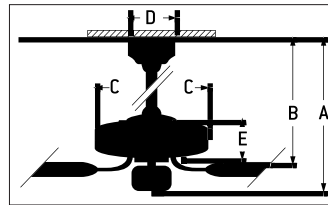

CEILING DROP DIMENSIONS

- A 6" DR - 15.79"
- B 6" DR - 10.0"
- C 7.09"
- D 5.79"
- E 11.09"
- DR Downrod

SPECS

Blade Sweep	48"
Number of Blades	4
Blade Pitch	11°
Motor Size (MM)	153x15
AMPS (Hi Speed)	<1
Shipping Wt. (lbs)	15.87
CU. FT. in Carton	1.14
Energy Guide Airflow (Cubic Feet Per Minute)	3,483
Energy Guide Wattage	49 Watts
Energy Guide Efficiency (CFM Per Watt)	71
Energy Guide Estimated Yearly Cost*	\$14
Airflow at High Speed (Cubic Feet Per Minute)	4,641