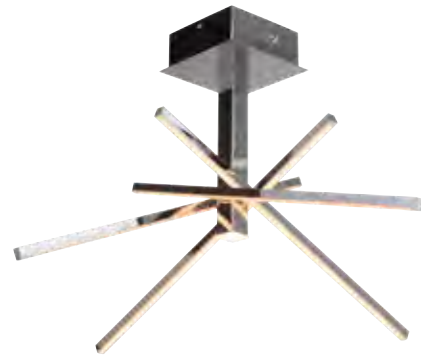

45754-CH-LED - 4 Arm LED Semi Flush
35.50" Max W x 26.50" Max H
40 Watt LED, 1437 Lumens
Adjustable Configuration