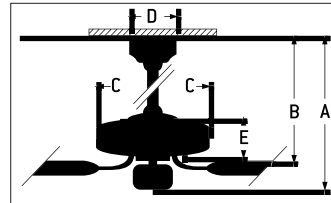

CEILING DROP DIMENSIONS

- A 6" DR 21.65"
- B 6" DR - 13.3"
- C 12.6"
- D 5.31"
- E 5.98"
- DR Downrod

SPECS

Blade Sweep	52"
Number of Blades	4
Blade Pitch	12°
Motor Size (MM)	153x15
AMPS (Hi Speed)	<1
Shipping Wt. (lbs)	21.9
CU. FT. in Carton	2.01
Energy Guide Airflow (Cubic Feet Per Minute)	3,514
Energy Guide Wattage	37 Watts
Energy Guide Efficiency (CFM Per Watt)	95
Energy Guide Estimated Yearly Cost*	\$10
Airflow at High Speed (Cubic Feet Per Minute)	4,925