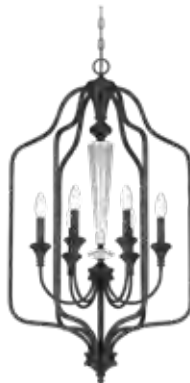

26736-MBS - Mocha Bronze/Silver Accents
Boulevard 6 Light Foyer w/Chain
21"W x 39"H; 6' Chain, 10' Cord
60 Watt Candelabra