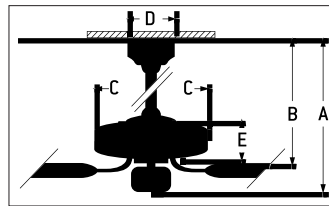

FEATURES

- Energy Saving DC Motor
- Dual Mount
- 6" Downrod (Included)
- Limited Lifetime Warranty
- Custom Pireos Blades Included
- IDC2 Remote and Wall Controls (Included)

CEILING DROP DIMENSIONS

- A** 6" DR 12.5"
- B** 6" DR - 9.84"
- C** 6.69"
- D** 5.83"
- E** 4.13"
- DR** Downrod