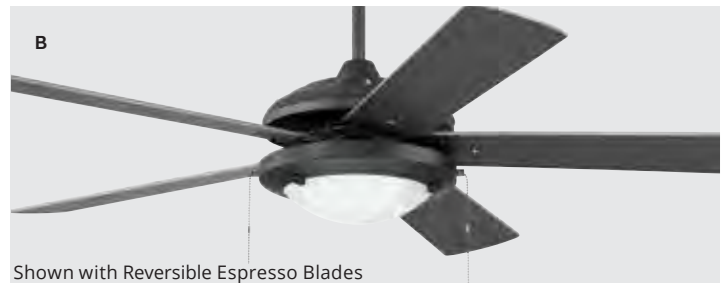

FAN CONTROL OPTIONS

Remote and Wall Control
 Adaptable UCI-2000-2
 See Pages 219-221

Shown with Reversible Silver Blades

Shown with Reversible Walnut Blades

Shown with Reversible Espresso Blades

Shown with Reversible Walnut Blades