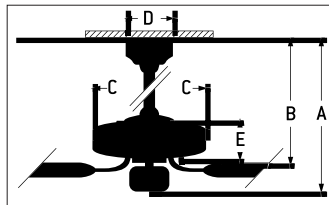

CEILING DROP DIMENSIONS

- A2** 4" DR - 13.59"
- A1** 6" DR - 16.33"
- B2** 4" DR - 10.32"
- B2** 6" DR - 12.24"
- C** 8.03"
- D** 5.98"
- E** 8.85"
- DR** Downrod

SPECS

Blade Sweep	60"
Number of Blades	3
Blade Pitch	Variable
Motor Size (MM)	188x18
AMPS (Hi Speed)	<1
Shipping Wt. (lbs)	18.63
CU. FT. in Carton	1.8
Energy Guide Airflow (Cubic Feet Per Minute)	3,636
Energy Guide Wattage	39 Watts
Energy Guide Efficiency (CFM Per Watt)	94
Energy Guide Estimated Yearly Cost*	\$11
Airflow at High Speed (Cubic Feet Per Minute)	4,878