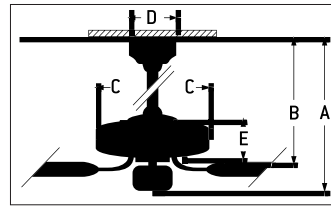

CEILING DROP DIMENSIONS

- A 12" DR - 21.25"
- B 12" DR - 18.5"
- C 7.50"
- D 4.75"
- E 7.01"
- DR Downrod

SPECS

Blade Sweep	58"
Number of Blades	3
Blade Pitch	19.5°
Motor Size (MM)	188x20
AMPS (Hi Speed)	<1
Shipping Wt. (lbs)	19.84
CU. FT. in Carton	1.27
Energy Guide Airflow (Cubic Feet Per Minute)	4,691
Energy Guide Wattage	46 Watts
Energy Guide Efficiency (CFM Per Watt)	103
Energy Guide Estimated Yearly Cost*	\$13
Airflow at High Speed (Cubic Feet Per Minute)	7,053