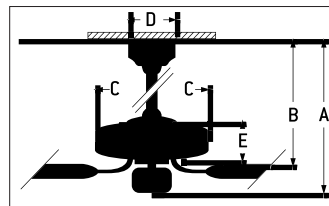

DRAWN SPECS

- A 6" DR 15.94"
- B 6" DR - 11.02"
- C 11.26"
- D 5.12"
- E xx"
- DR Downrod

SPECS

Blade Sweep	52"
Number of Blades	5
Blade Pitch	10.5°
Motor Size (MM)	153x18
AMPS (Hi Speed)	<1
Shipping Wt. (lbs)	19.8
CU. FT. in Carton	2.118
Energy Guide Airflow (Cubic Feet Per Minute)	3,176
Energy Guide Wattage	40 Watts
Energy Guide Efficiency (CFM Per Watt)	80
Energy Guide Estimated Yearly Cost*	\$11
Airflow at High Speed (Cubic Feet Per Minute)	4,432