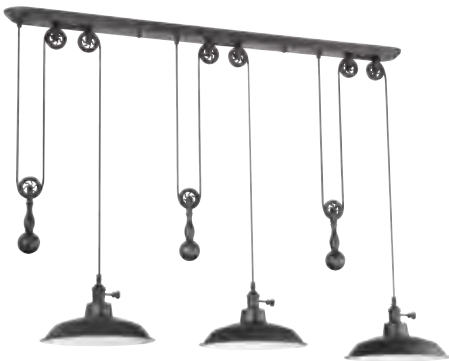

P403-ABZ - Aged Bronze Brushed
3 Light Pulley Pendant; Aged Bronze Brushed - 12"D
52.13"L x 12"W x 6.88"H; 15' Cord
100 Watt Medium Base