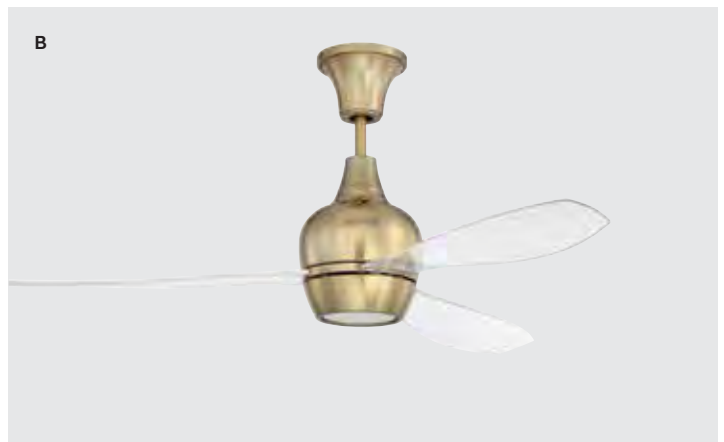

A POLISHED NICKEL 52" BORDEAUX

Model BRD52PLN3
Light Integrated, Frosted White
Blades Clear Acrylic, Included

B SATIN BRASS 52" BORDEAUX

Model BRD52SB3
Light Integrated, Frosted White
Blades Clear Acrylic, Included

C POLISHED NICKEL 52" BORDEAUX

Model BRD52PLN3-FB
Light Integrated, Frosted White
Blades Flat Black, Included

D SATIN BRASS 52" BORDEAUX

Model BRD52SB3-FB
Light Shown with Optional Lens Cover
Blades Flat Black, Included

FAN FINISHES

Polished Nickel-PLN

Satin Brass-SB

BLADE FINISHES

Clear Acrylic

Flat Black

FAN CONTROL OPTIONS

Standard Configuration:
CM-7W-LED Dual Wall
Control -
4 Speed Fan Control and
Full Range Dimmer Included

Alternate Configuration: UCI-2000
remote or wall control

OR

Use these order codes:
BRD52PLN3-UCI
BRD52PLN3-FB-UCI
BRD52SB3-UCI
BRD52SB3-FB-UCI