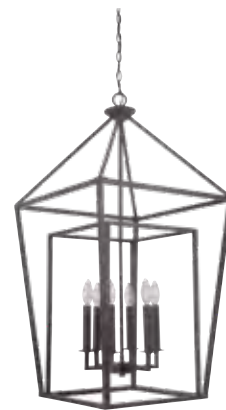

45836-OB - Oiled Bronze
Hudson 6 Light Foyer w/Chain
19"W x 36.25"H; 10 Chain, 10' Cord
60 Watt Candelabra
Finishes: OB, PLN