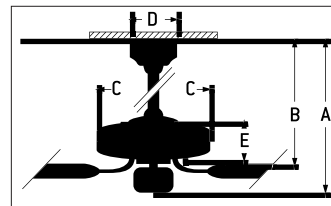

CEILING DROP DIMENSIONS

- A 6" DR - 14.84"
- B 6" DR - 12.79"
- C 11.42"
- D 5.18"
- E 4.33"
- DR Downrod

SPECS

Blade Sweep	52"
Number of Blades	5
Blade Pitch	12°
Motor Size (MM)	153x18
AMPS (Hi Speed)	<1
Shipping Wt. (lbs)	18.3
CU. FT. in Carton	1.8
Energy Guide Airflow (Cubic Feet Per Minute)	3,524
Energy Guide Wattage	37 Watts
Energy Guide Efficiency (CFM Per Watt)	94
Energy Guide Estimated Yearly Cost*	\$11
Airflow at High Speed (Cubic Feet Per Minute)	4,946