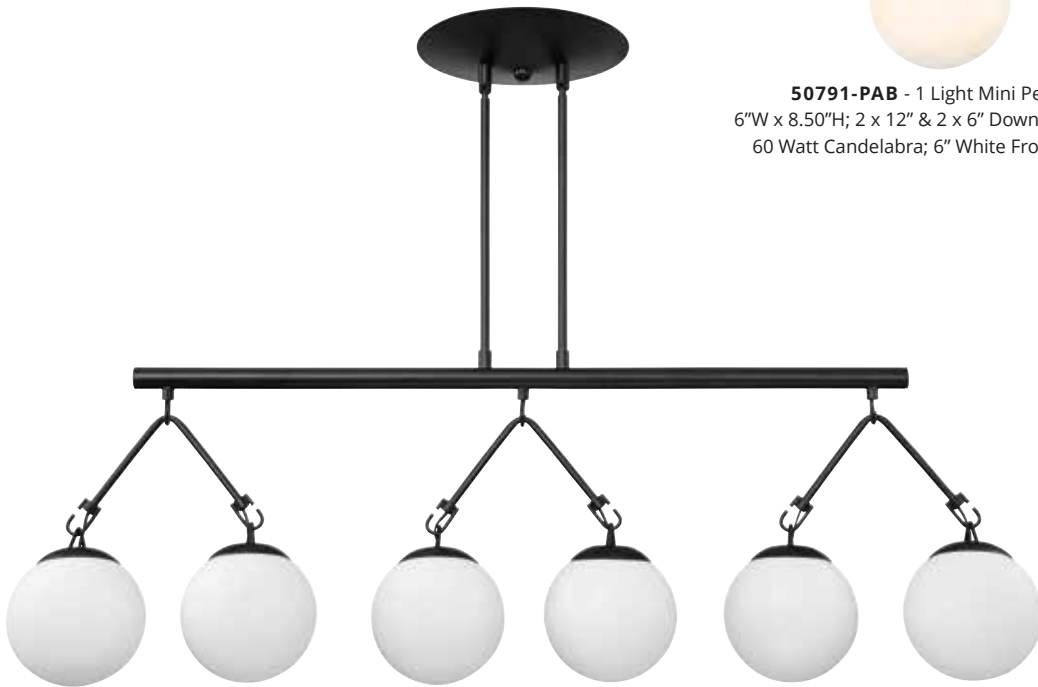

50776-FB - 6 Light Island
45.25"L x 9.88"W x 15"H; 4 x 12" & 4 x 6" Downrods, 4' Wire;
60 Watt Candelabra; 6" White Frosted Globe

EXTRA 12" DOWNRODS: PART #507-DOWNROD-(FINISH)

FINISHES: FLAT BLACK (FB),
PATINA AGED BRASS (PAB)