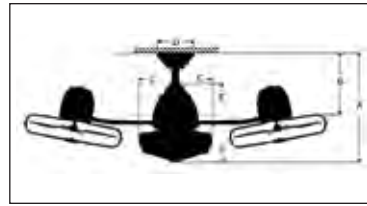

NEW

BELLOWS DUO

An instant classic, the Bellows Duo offers a cage free update to our retro inspired Bellows II. The clean cylinder body with optional integrated dimmable LED light supports the heavy-duty, three-speed motors of the 80-degree adjustable twin fans. The fan also has a third motor that operates the 360-degree rotation of the twin fans for optimal air movement.

FEATURES

- Heavy-Duty, 3-Speed Reversible Motor
- Dual Mount
- 4.5" Downrod (Included)
- 80° Tilt Feature on Both Motor Head Units
- Limited Lifetime Warranty
- LED Light Kit Included, Optional
- Lens Cover Included, Optional
- Bellows Remote and Wall Controls Included
- Suitable for Damp Locations

CEILING DROP DIMENSIONS

- **A** 4.5" DR 18.11"
- **B** 4.5" DR - 10.77"
- **C** 6.69"
- **D** 5.12"
- **E** 10.61"
- **DR** Downrod

SPECS

Blade Sweep	50"
Number of Blades	6
Blade Pitch	14°
Motor Size (MM)	Two 82x25
AMPS (Hi Speed)	<1
Shipping Wt. (lbs)	29.98
CU. FT. in Carton	10.35
Energy Guide Airflow (Cubic Feet Per Minute)	2,362
Energy Guide Wattage	58
Energy Guide Efficiency (CFM Per Watt)	41
Energy Guide Estimated Yearly Cost*	$16
Airflow at High Speed (Cubic Feet Per Minute)	2,976

LED SPECS

Color Temp	3000K
Lumens	1,350 lm
CRI	90
Watts	17
*LED Module is Guaranteed for 5 Years.	

*Blades Included

*Based on 12 cents per Kwh and 6.4 hours use per day.