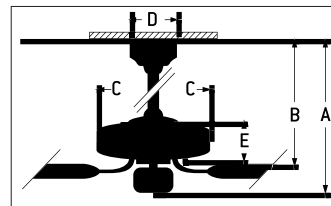

UTILITY

With its slender profile and sleek appearance the industrial-chic Utility is a striking example of minimalist design. The five-speed motor and three gracefully proportioned blades move a surprising amount of cooling air effectively and efficiently.

FEATURES

- Heavy-Duty, 5 Speed Motor
- Downrod Mount Only
- 12" Downrod (Included)
- Limited Lifetime Warranty
- Blades Included
- 5-Speed Wall Control Included

CEILING DROP DIMENSIONS

- **A** 12" DR - 18.07"
- **B** 12" DR - 16.02"
- **C** 7.87"
- **D** 5.75"
- **E** 6.60"
- **DR** Downrod

SPECS

Blade Sweep	56"
Number of Blades	3
Blade Pitch	9°
Motor Size (MM)	170x12
AMPS (Hi Speed)	<1
Shipping Wt. (lbs)	15.24
CU. FT. in Carton	1.23
Energy Guide Airflow (Cubic Feet Per Minute)	4,201
Energy Guide Wattage	53 Watts
Energy Guide Efficiency (CFM Per Watt)	79
Energy Guide Estimated Yearly Cost*	$15
Airflow at High Speed (Cubic Feet Per Minute)	4,985

*Blades Included.
*Based on 12 cents per Kwh and 6.4 hours use per day.