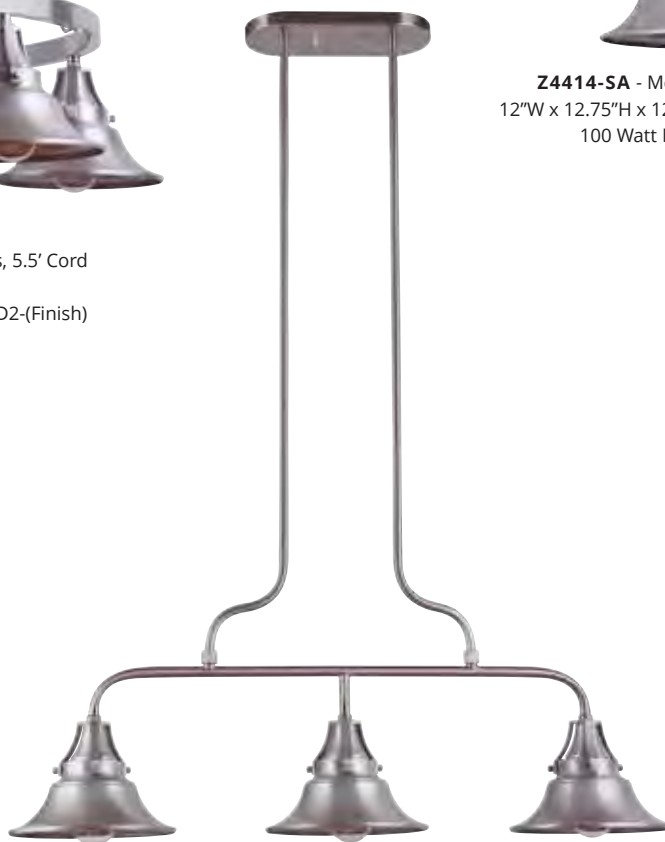

54073-SA - 3 Light Island
37"L x 9"W x 24"H; 4 x 12" & 4 x 6" Downrods, 5.5' Cord
60 Watt Medium Base
Extra 12" Downrods: Part# 540-DOWNROD-(Finish)

**ADDITIONAL PRODUCTS
AVAILABLE IN
FANS & EXTERIOR LIGHTING**

FINISHES: OILED BRONZE GILDED (OBG), SATIN ALUMINUM (SA)

SUPERIOR UV PROTECTION AGAINST FADING - FINISH GUARANTEED FOR 5 YEARS.