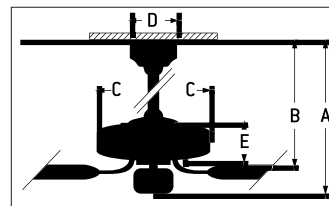

CEILING DROP DIMENSIONS

- A** 4.5" DR -16"
- B** 4.5" DR - 10.5"
- C** 8.66"
- D** 5.98"
- E** 10.0"
- DR** Downrod

SPECS

Blade Sweep	52"
Number of Blades	5
Blade Pitch	13.5°
Motor Size (MM)	172x17
AMPS (Hi Speed)	<1
Shipping Wt. (lbs)	22.27
CU. FT. in Carton	1.66
Energy Guide Airflow (Cubic Feet Per Minute)	3,657
Energy Guide Wattage	45 Watts
Energy Guide Efficiency (CFM Per Watt)	81
Energy Guide Estimated Yearly Cost*	\$13
Airflow at High Speed (Cubic Feet Per Minute)	5,408