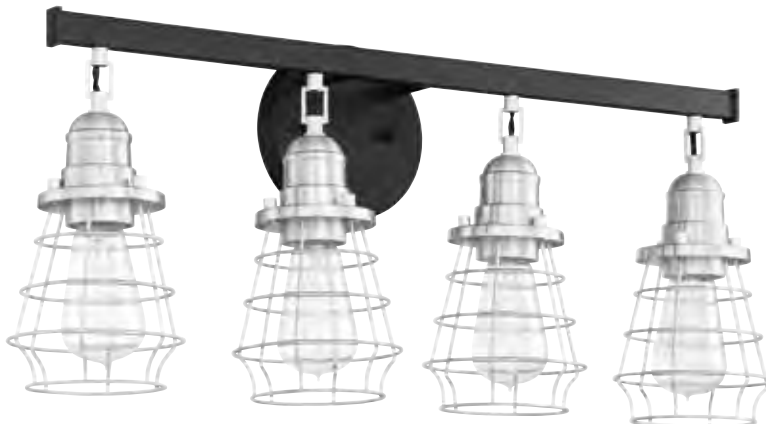

THATCHER COLLECTION

50601-FB - 1 Light Wall Sconce
5.5"W x 11"H x 7"E; 5.5"D Backplate
100 Watt Medium Base

50602-FBBNK - 2 Light Vanity
12"W x 11"H x 7"E; 5.5"D Backplate
100 Watt Medium Base

50603-FBSB - 3 Light Vanity
19"W x 11"H x 7"E; 5.5"D Backplate
100 Watt Medium Base