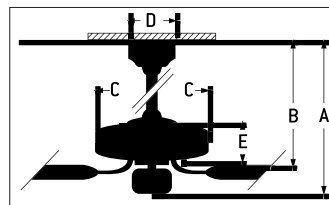

FLUID

The blades tell the whole story. The Fluid ceiling fan by Craftmade is a funky, free-form fashion statement. Four fabulous finishes fill your indoor and outdoor space.

FEATURES

- Energy Saving DC Motor
- Dual Mount
- 6" Downrod (Included)
- Limited Lifetime Warranty
- Blades Included
- IDC2 Remote and Wall Controls (Included)
- Suitable for Damp Locations

CEILING DROP DIMENSIONS

- A 6" DR 12.63"
- B 6" DR - 11.69"
- C 6.99"
- D 6.61"
- E 6.22"
- DR Downrod

SPECS

Blade Sweep	54"
Number of Blades	3
Blade Pitch	Variable
Motor Size (MM)	130x8
AMPS (Hi Speed)	<1
Shipping Wt. (lbs)	16.42
CU. FT. in Carton	2.22
Energy Guide Airflow (Cubic Feet Per Minute)	3,479
Energy Guide Wattage	26 Watts
Energy Guide Efficiency (CFM Per Watt)	133
Energy Guide Estimated Yearly Cost*	$7
Airflow at High Speed (Cubic Feet Per Minute)	5,407

*Blades Included.

*Based on 12 cents per Kwh and 6.4 hours use per day.