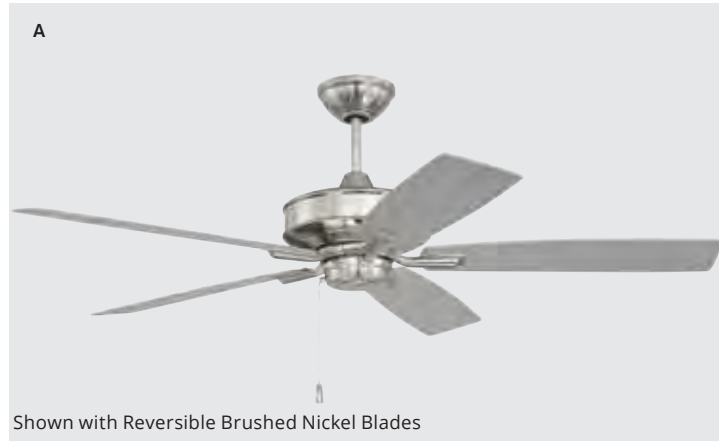

FAN CONTROL OPTIONS