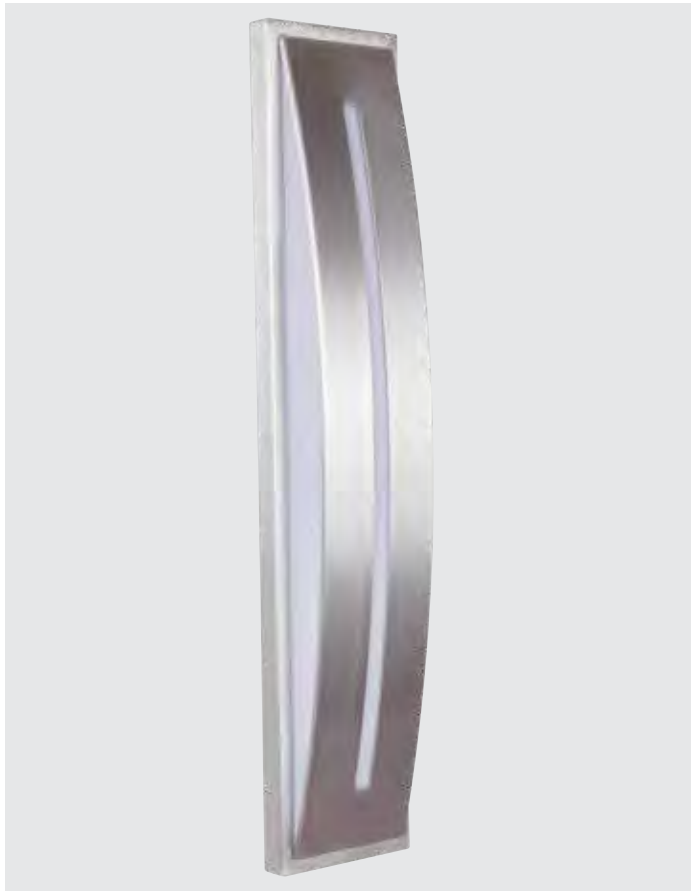

Z9412-SA-LED - Wall Mount
4.4"W x 21"H; 17 Watt LED

EXTERIOR LIGHTING

LUNA
COLLECTION

The long lines and gentle curve of our Luna series casts a seductive glow on your property's exterior. The strength of the metal working against the lightweight crescent shape creates a look that is sleek, symmetrical and simply out of this world.