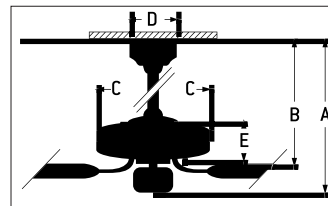

CEILING DROP DIMENSIONS

A2	6" DR - 11.37"
A1	6" DR - 16.73"
B2	6" DR - 6.12"
B1	6" DR - 11.79"
C	10.24"
D	5.12"
E	8.96"
DR	Downrod

SPECS

Blade Sweep	52"
Number of Blades	5
Blade Pitch	10.5°
Motor Size (MM)	153x15
AMPS (Hi Speed)	<1
Shipping Wt. (lbs)	17.5
CU. FT. in Carton	2.13
Energy Guide Airflow (Cubic Feet Per Minute)	2,951
Energy Guide Wattage	37 Watts
Energy Guide Efficiency (CFM Per Watt)	79
Energy Guide Estimated Yearly Cost*	\$10
Airflow at High Speed (Cubic Feet Per Minute)	3,972