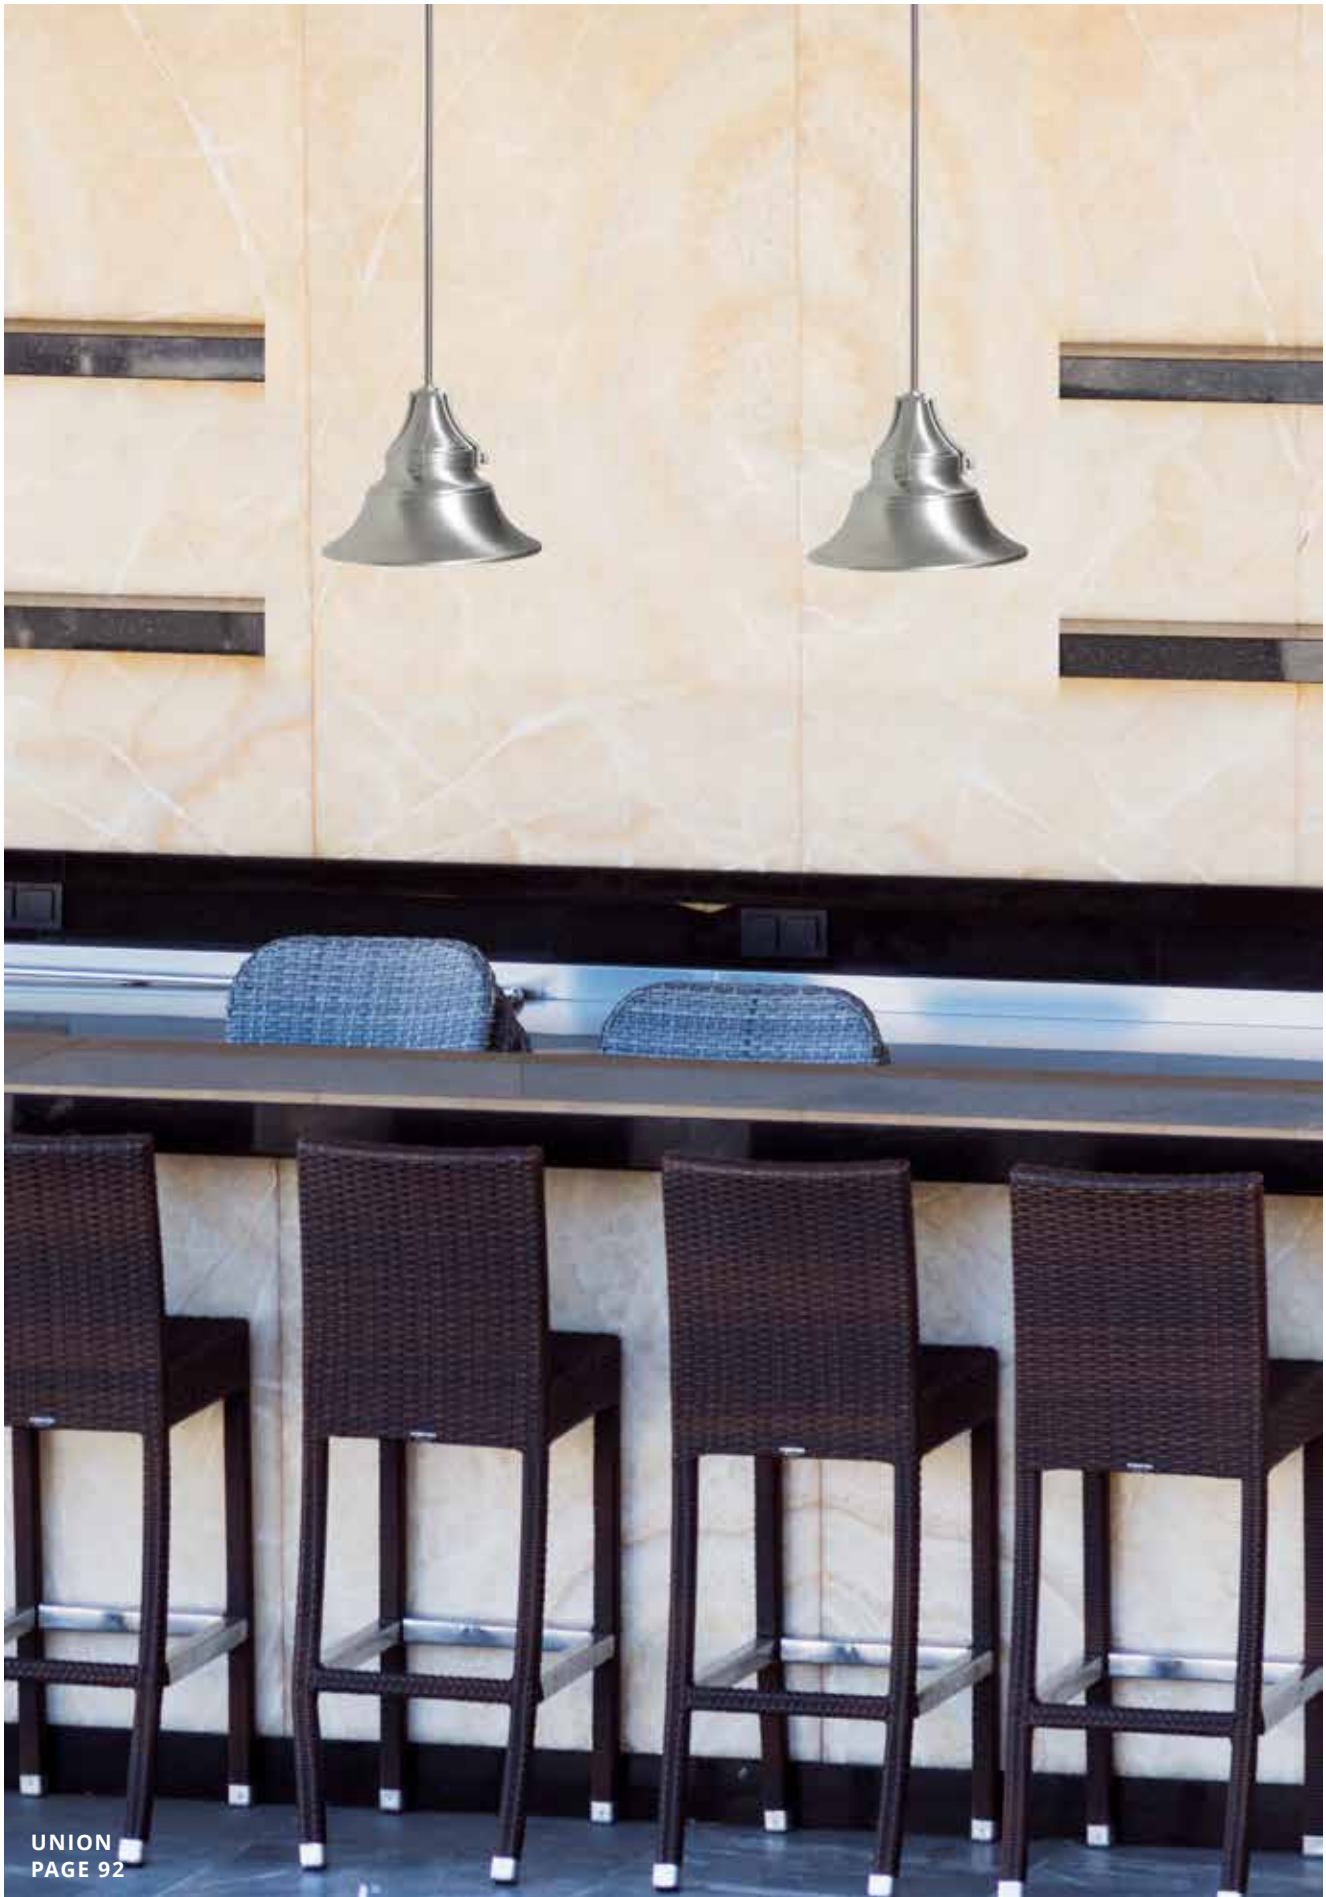

UNION
PAGE 92

OUTDOOR COLLECTIONS

Crosspoint	90
Homestead	94
Pyrmont	88
Union	92