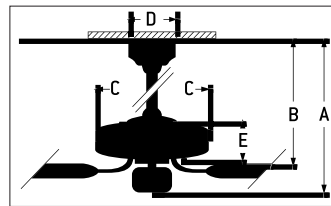

CEILING DROP DIMENSIONS

- A 6" DR 15.56"
- B 6" DR - 13.23"
- C 6.5"
- D 5.12"
- E 9.59"
- DR Downrod

SPECS

Blade Sweep	72"
Number of Blades	6
Blade Pitch	21°
Motor Size (MM)	165x25
AMPS (Hi Speed)	<1
Shipping Wt. (lbs)	21.36
CU. FT. in Carton	2.71
Energy Guide Airflow (Cubic Feet Per Minute)	5,606
Energy Guide Wattage	21 Watts
Energy Guide Efficiency (CFM Per Watt)	271
Energy Guide Estimated Yearly Cost*	$6
Airflow at High Speed (Cubic Feet Per Minute)	7,467

*Blades Included.

*Based on 12 cents per Kwh and 6.4 hours use per day.