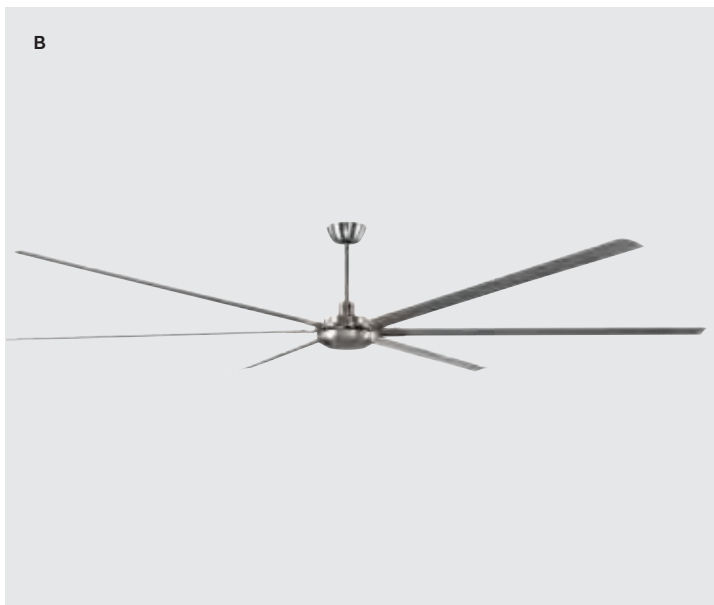

A ESPRESSO 120" WINDSWEPT

Model WND120ESP6
Light Adaptable, Optional
Blades Espresso, Included

B BRUSHED POLISHED NICKEL 120" WINDSWEPT

Model WND120BNK6
Light Adaptable, Optional
Blades Brushed Nickel, Included

C BRUSHED POLISHED NICKEL 120" WINDSWEPT

Model WND120BNK6
Light WNDLK-BNK-LED shown, sold separately
Blades Brushed Nickel, Included

Shown with Optional, Exclusive Light Kit: WNDLK-(finish)-LED Sold Separately

Blades Must be Mounted at Least 10' Above the Floor for Safety.

FAN FINISHES

Brushed Polished Nickel-BNK

Espresso-ESP

BLADE FINISHES

Brushed Nickel

Espresso

FAN CONTROL OPTIONS

IDC2 Remote and Wall Controls (Included)