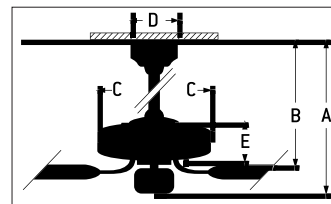

CEILING DROP DIMENSIONS

- A 6" DR -15.84"
- B 6" DR 14.0"
- C 12.20"
- D 5.91"
- E 5.94"
- DR Downrod

SPECS

Blade Sweep	62" to 70"
Number of Blades	5
Blade Pitch	13.5°
Motor Size (MM)	188x20
AMPS (Hi Speed)	<1
Shipping Wt. (lbs)	28.2
CU. FT. in Carton	3.45
Energy Guide Airflow (Cubic Feet Per Minute)	6,419
Energy Guide Wattage	25 Watts
Energy Guide Efficiency (CFM Per Watt)	259
Energy Guide Estimated Yearly Cost*	\$7
Airflow at High Speed (Cubic Feet Per Minute)	7,155