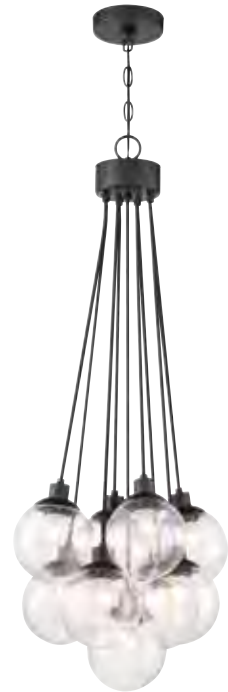

53399-FB - 9 Light Pendant
16.25"W x 39.75"H; 6' Chain, 10' Wire
40 Watt Candelabra; Clear Seeded Glass - 5.5"D