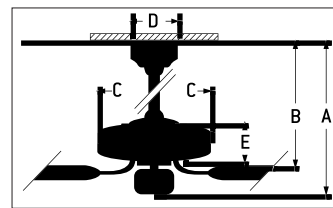

CEILING DROP DIMENSIONS

- A 6" DR - 15.34"
- B 6" DR - 11.82"
- C 10.75"
- D 5.85"
- E 9.02"
- DR Downrod

SPECS

Blade Sweep	52"
Number of Blades	4
Blade Pitch	14°
Motor Size (MM)	172x17
AMPS (Hi Speed)	<1
Shipping Wt. (lbs)	21.10
CU. FT. in Carton	2.1
Energy Guide Airflow (Cubic Feet Per Minute)	3,862
Energy Guide Wattage	46 Watts
Energy Guide Efficiency (CFM Per Watt)	85
Energy Guide Estimated Yearly Cost*	\$13
Airflow at High Speed (Cubic Feet Per Minute)	5,494