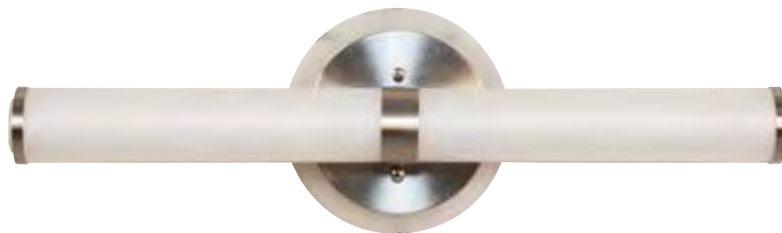

FLIP COLLECTION WHITE FROSTED

NIGHTLIGHT FUNCTIONALITY WITH THE FLIP OF A SWITCH

12220BNK-LED - LED Vanity
20"W x 6.25"H x 3.13"E; 6.25"D Backplate
21 Watt LED; 1200 Lumens, 3000k, 90 CRI

12227BNK-LED - LED Vanity
27.5"W x 6.25"H x 3.13"E; 6.25"D Backplate
25 Watt LED; 1532 Lumens, 3000k, 90 CRI