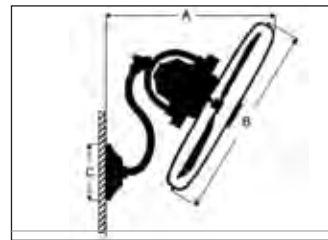

CEILING DROP DIMENSIONS

A 19.17"
B 16.0"
C 8.5"

SPECS

Blade Sweep	14"
Number of Blades	3
Blade Pitch	7°
Motor Size (MM)	82 x 25
AMPS (Hi Speed)	<1
Shipping Wt. (lbs)	19.62
CU. FT. in Carton	4.78