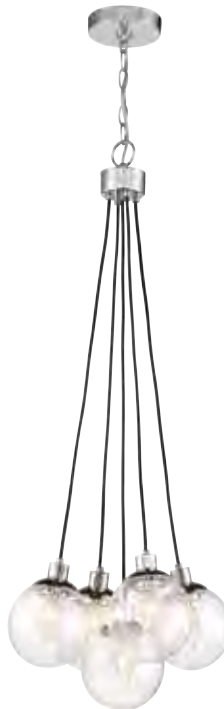

53395-CH - 5 Light Pendant
14.75"W x 39.25"H; 6' Chain, 10' Wire
40 Watt Candelabra; Clear Seeded Glass - 5.5"D