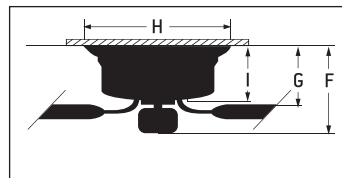

CEILING DROP DIMENSIONS

- F** 7.99"
- G** 7.0"
- H** 11.57"
- I** 4.65"

SPECS

Blade Sweep	42" to 52"
Number of Blades	5
Blade Pitch	12°
Motor Size (MM)	153x15
AMPS (Hi Speed)	<1
Shipping Wt. (lbs)	10.1
CU. FT. in Carton	1.1
Energy Guide Airflow (Cubic Feet Per Minute)	2,109
Energy Guide Wattage	36 Watts
Energy Guide Efficiency (CFM Per Watt)	59
Energy Guide Estimated Yearly Cost*	\$10
Airflow at High Speed (Cubic Feet Per Minute)	2,937