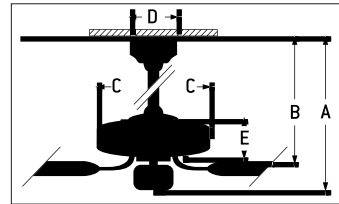

CEILING DROP DIMENSIONS

- A 6.5" DR - 15.76"
- B 6.5" DR - 13.92"
- C 7.56"
- D 5.91"
- E 5.47"
- DR Downrod

SPECS

Blade Sweep	100"
Number of Blades	8
Blade Pitch	13°
Motor Size (MM)	168x30
AMPS (Hi Speed)	<1
Shipping Wt. (lbs)	30.86
CU. FT. in Carton	2.83

LED SPECS

Color Temp	3,000 K
Lumens	1,719 lm
CRI	96
Watts	22
*LED Module is Guaranteed for 5 Years.	

*Based on 12 cents per Kwh and 6.4 hours use per day.