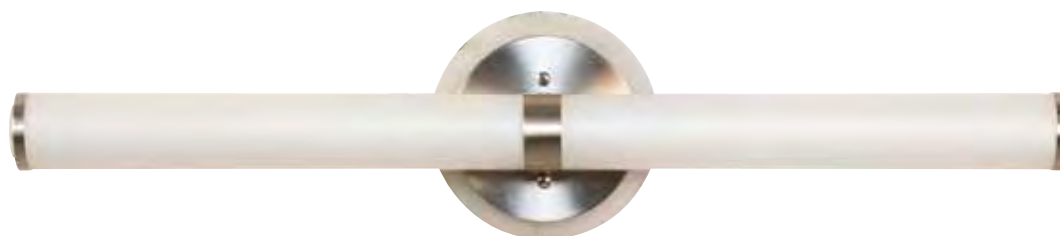

FLIP COLLECTION WHITE FROSTED

NIGHTLIGHT FUNCTIONALITY WITH THE FLIP OF A SWITCH

12220BNK-LED - LED Vanity
20"W x 6.25"H x 3.13"E; 6.25"D Backplate
21 Watt LED; 1200 Lumens, 3000k, 90 CRI

12227BNK-LED - LED Vanity
27.5"W x 6.25"H x 3.13"E; 6.25"D Backplate
25 Watt LED; 1532 Lumens, 3000k, 90 CRI