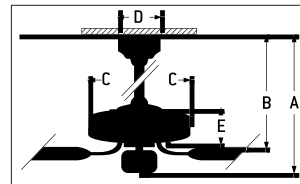

CEILING DROP DIMENSIONS

56"	52"
A 6" DR - 16.61"	A 6" DR - 15.47"
B 6" DR - 14.82"	B 6" DR - 13.47"
C 13.66"	C 11.81"
D 7.17"	D 5.12"
E 10.55"	E 5.91"
DR Downrod	DR Downrod

SPECS

	56"	52"
Blade Sweep	56"	52"
Number of Blades	5	5
Blade Pitch	12°	11°
Motor Size (MM)	172x20	153x15
AMPS (Hi Speed)	<1	<1
Shipping Wt. (lbs)	23.81	18.08
CU. FT. in Carton	2.45	2.4185
Energy Guide Airflow (Cubic Feet Per Minute)	4,141	2,724
Energy Guide Wattage	40 Watts	37 Watts
Energy Guide Efficiency (CFM Per Watt)	103	73
Energy Guide Estimated Yearly Cost*	\$11	\$10
Airflow at High Speed (Cubic Feet Per Minute)	5,958	xxx