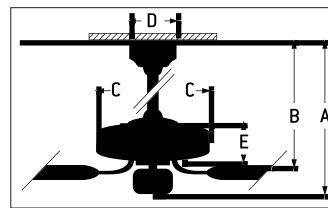

CEILING DROP DIMENSIONS

A2	6" DR - 11.37"
A1	6" DR - 16.73"
B2	6" DR - 6.12"
B1	6" DR - 11.79"
C	10.24"
D	5.12"
E	8.96"
DR	Downrod

SPECS

Blade Sweep	52"
Number of Blades	3
Blade Pitch	10.5°
Motor Size (MM)	153x15
AMPS (Hi Speed)	<1
Shipping Wt. (lbs)	17.5
CU. FT. in Carton	2.13
Energy Guide Airflow (Cubic Feet Per Minute)	3,088
Energy Guide Wattage	38 Watts
Energy Guide Efficiency (CFM Per Watt)	81
Energy Guide Estimated Yearly Cost*	\$11
Airflow at High Speed (Cubic Feet Per Minute)	4,047