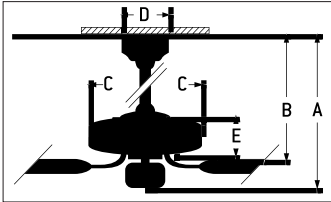

CEILING DROP DIMENSIONS

- **A** 6" DR - 15.72"
- **B** 6" DR - 13.05"
- **C** 7.87"
- **D** 5.12"
- **E** 5.24"
- **DR** Downrod

SPECS

Blade Sweep	70"
Number of Blades	9
Blade Pitch	10°
Motor Size (MM)	165x30
AMPS (Hi Speed)	<1
Shipping Wt. (lbs)	28.6
CU. FT. in Carton	2.26
Energy Guide Airflow (Cubic Feet Per Minute)	6,788
Energy Guide Wattage	22 Watts
Energy Guide Efficiency (CFM Per Watt)	316
Energy Guide Estimated Yearly Cost*	$6
Airflow at High Speed (Cubic Feet Per Minute)	8,806

LED SPECS

Color Temp	3000K
Lumens	1,350 lm
CRI	90
Watts	17
*LED Module is Guaranteed for 5 Years.