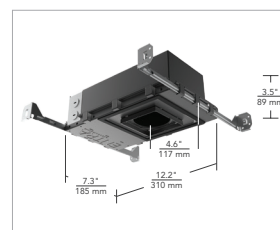

LOW OUTPUT

IC AIRTIGHT