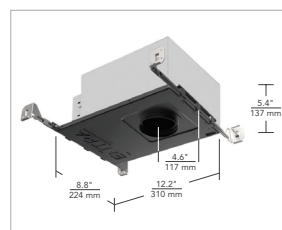

HIGH OUTPUT

IC AIRTIGHT