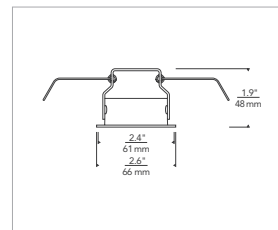

FIXED 120V

IC AIRTIGHT