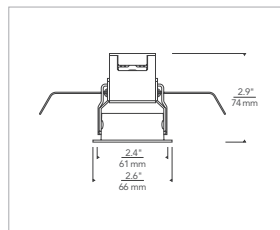

FIXED 12V

IC AIRTIGHT