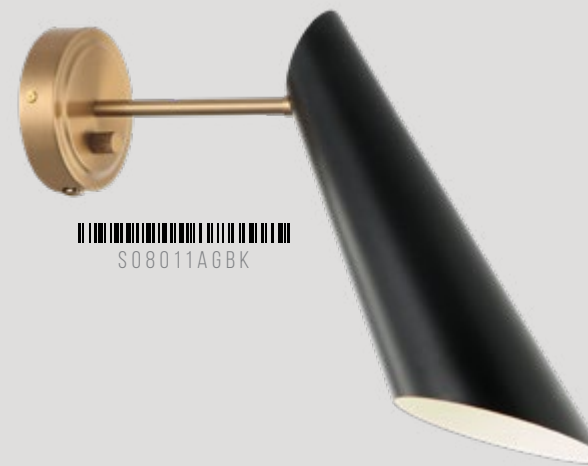

S08011AGBK