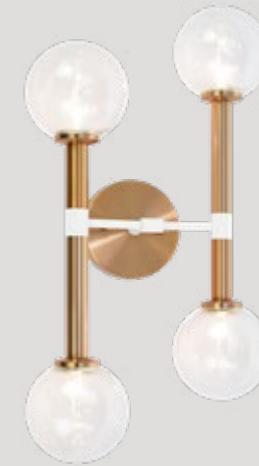

W75304AGCL