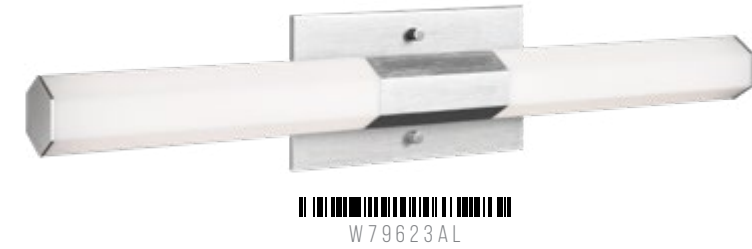

C79611AL/OB

Dimension. 2"L x 1 7/8"W x 24"H
Lamping. 1x4.5W LED Dimmable
Lumens(total/delivered). 400 / 260
Colour Temp / CRI. 3000K / 90
Canopy. Ø4 1/2" x 3/8"H
Wire. 144" Max.

An industrial collection of minimalist pendants and vanities. Designed using a hexagonal tube, the Rowan collection comes in an Aluminum and Oxidized Black finish with a black fabric cord for pendants. Both finishes are available in 2 sizes for each collection.

W79623AL