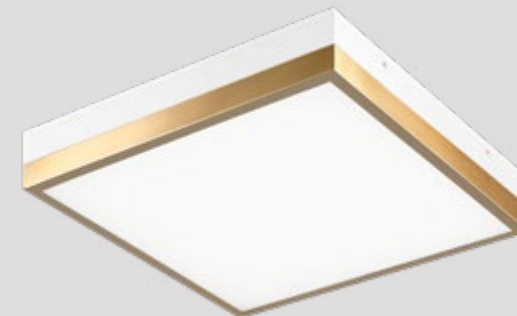

WHAG - WHITE + AGED GOLD BRASS

M11411WHAG