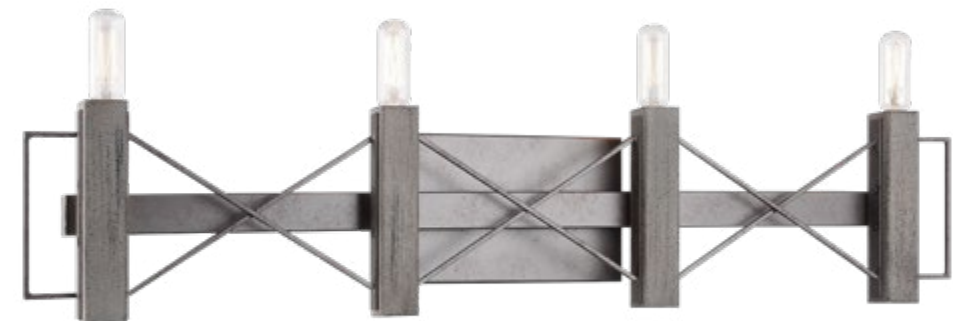

W71404WD

W71403WD

Dimension. 19 7/8"W x 6 3/8"H x 2 7/8"E
Lamping. 3x60W Candelabra Base-E12 120V
Canopy. 7 7/8"W x 4 3/4"H x 7/8"E
H/CTR. 3 1/8"

W71404WD

Dimension. 30 1/4"W x 6 3/8"H x 2 7/8"E
Lamping. 4x60W Candelabra Base-E12 120V
Canopy. 7 7/8"W x 4 3/4"H x 7/8"E
H/CTR. 3 1/8"