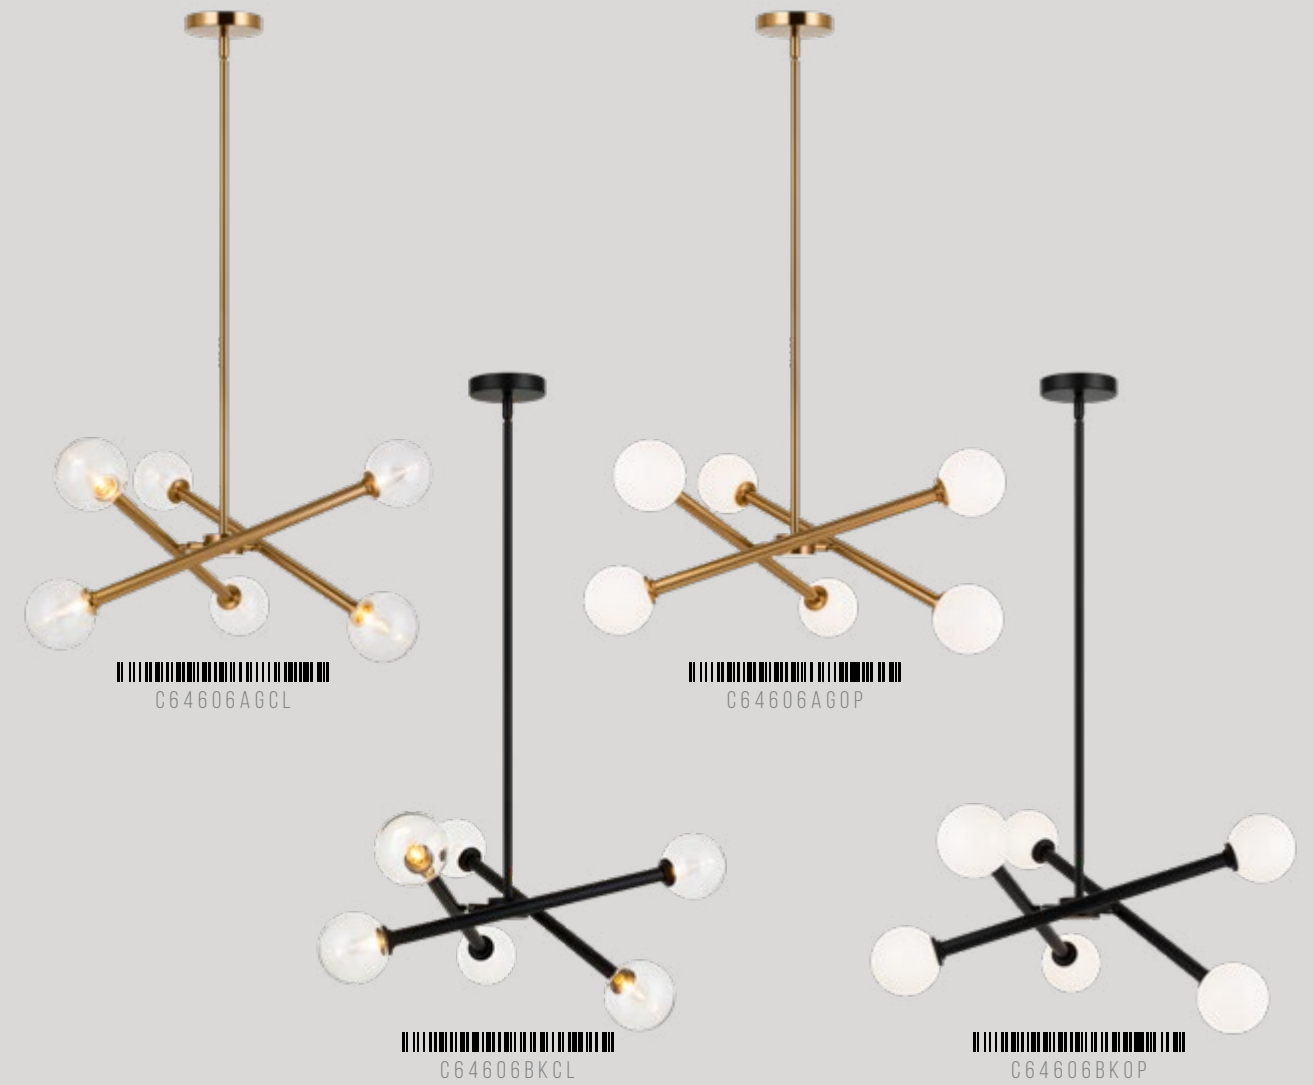

AG - AGED GOLD BRASS

BK - BLACK

CL - CLEAR GLASS

OP - OPAL GLASS

MATTEO

C64606AGCL/AGOP/BKCL/BKOP

Dimension. Ø27 7/8" x 16 1/8"H

Lamping. 6x40W Candelabra Base-E12 120V