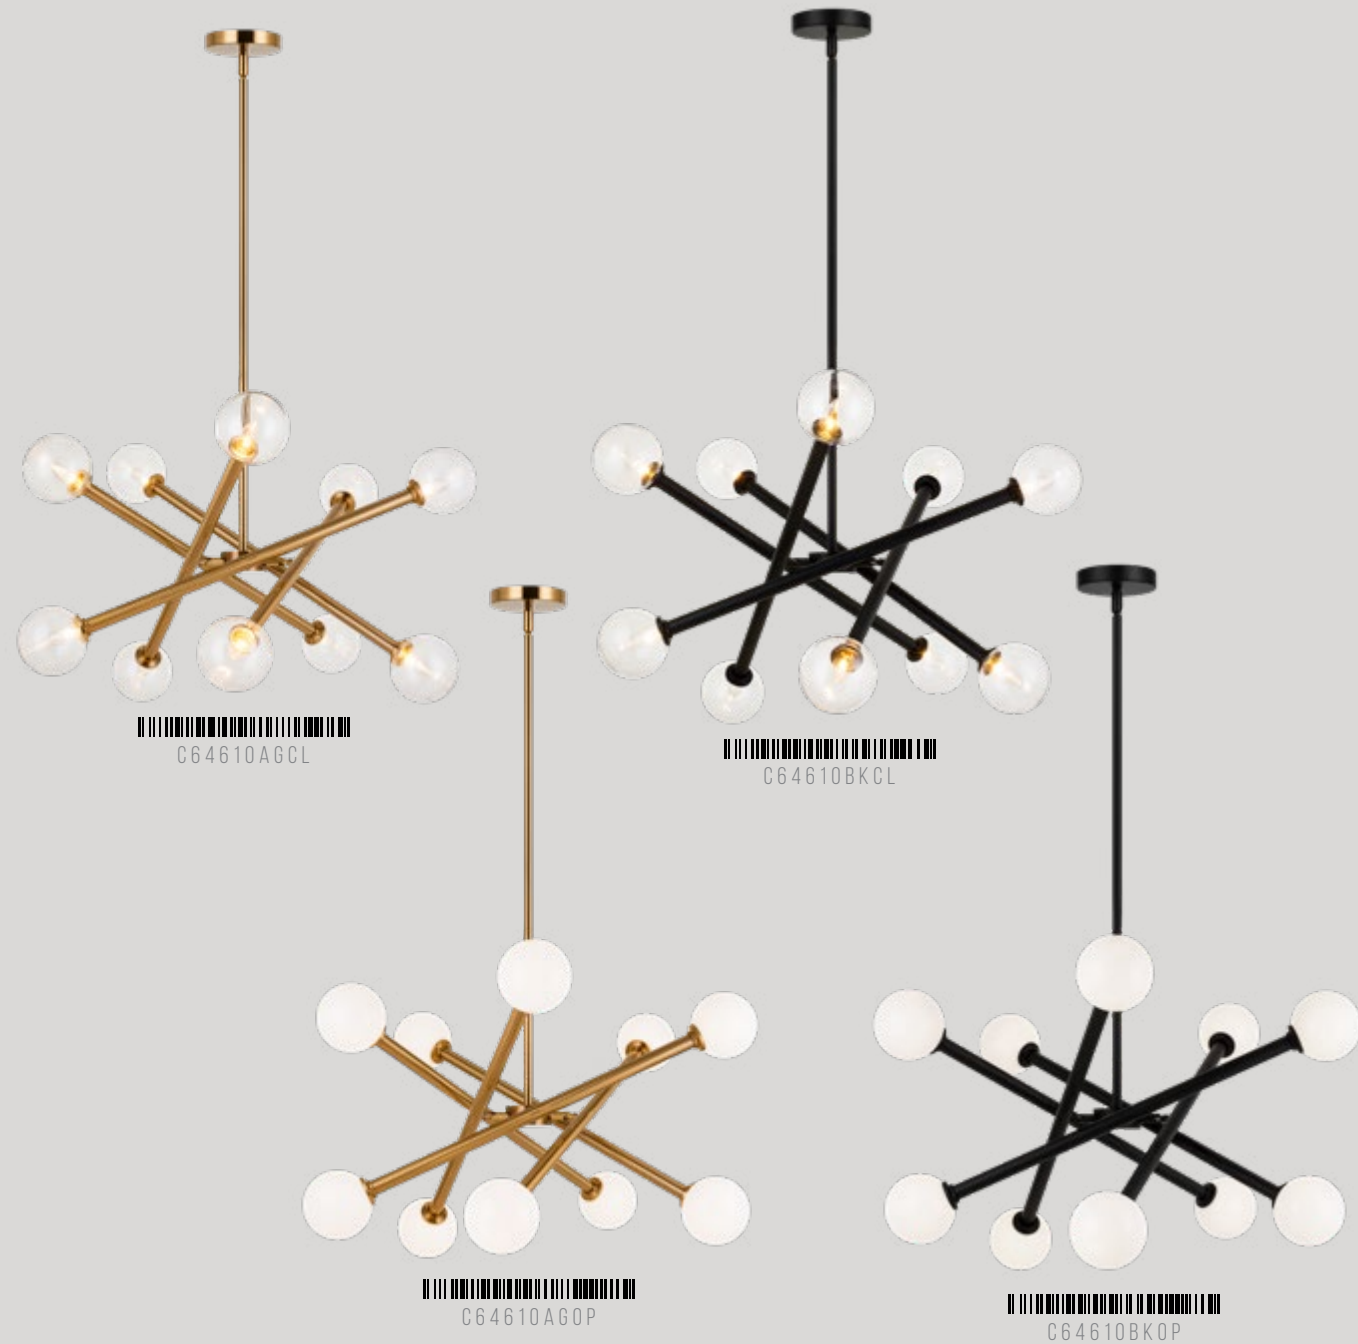

C64610AGCL/AGOP/BKCL/BKOP

Dimension. Ø31 1/4" x 18"H
Lamping. 10x40W Candelabra Base-E12 120V
Canopy. Ø4 3/4" x 7/8"H
Rod / Wire. 42" (12"x3 + 6"x1) / 144" Max.