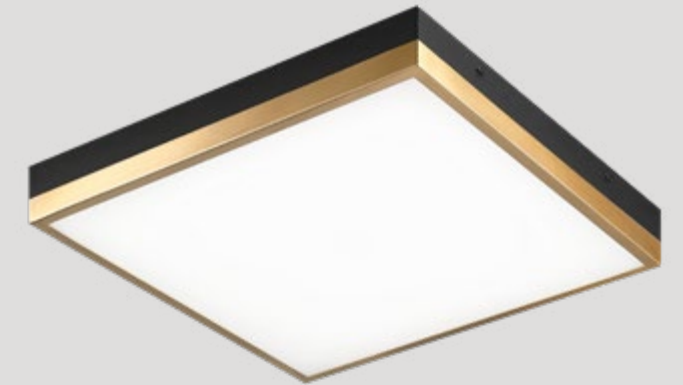

M11414BKAG