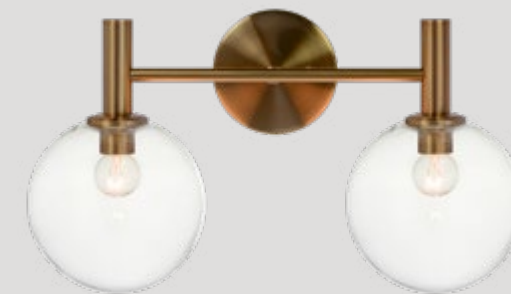

S06002AGCL