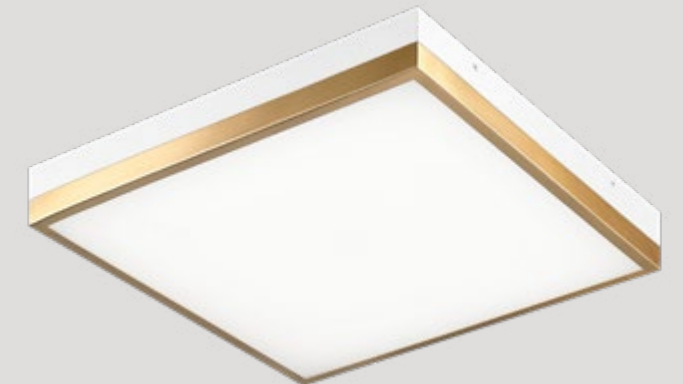

M11414WHAG

M11411BKAG/WHAG

Dimension. 11"L x 11"W x 2"H
Lamping. 1x20W LED Dimmable
Lumens(total/delivered). 2000 / 1300
Colour Temp / CRI. 3000K / 90
Shade. Frosted Glass

M11414BKAG/WHAG

Dimension. 14"L x 14"W x 2"H
Lamping. 1x30W LED Dimmable
Lumens(total/delivered). 3000 / 1950
Colour Temp / CRI. 3000K / 90
Shade. Frosted Glass