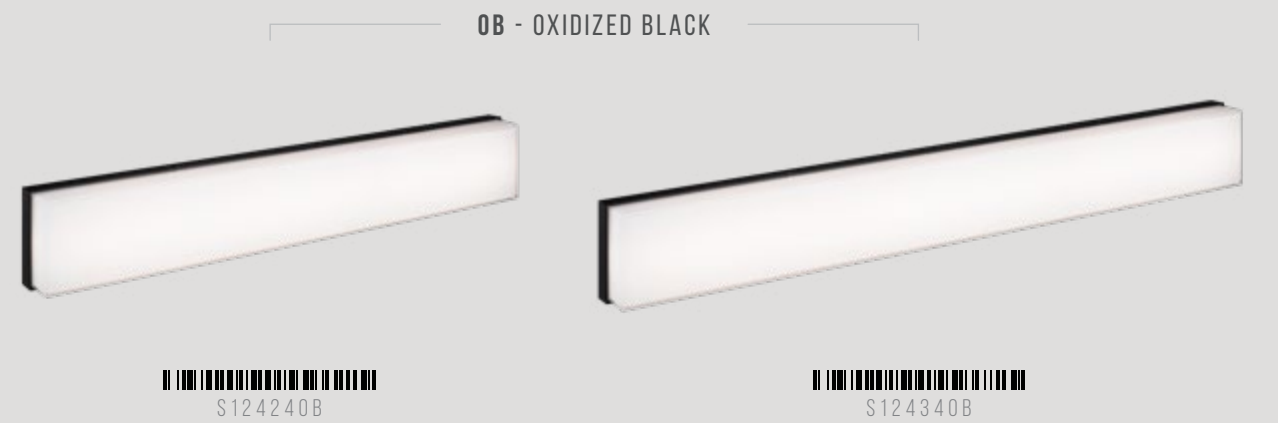

S12424CH/OB

Dimension. 24"W x 4 3/8"H x 2"E
Lamping. 1x24W LED Dimmable
Lumens(total/delivered). 2400 / 1560
Colour Temp / CRI. 3000K / 90
Canopy. 24"W x 4 3/8"H x 1"E
H/CTR. 2 1/8"

S12434CH/OB

Dimension. 33 1/2"W x 4 3/8"H x 2"E
Lamping. 1x32W LED Dimmable
Lumens(total/delivered). 3200 / 2080
Colour Temp / CRI. 3000K / 90
Canopy. 33 1/2"W x 4 3/8"H x 1"E
H/CTR. 2 1/8"