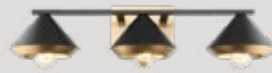

S06803MBAG