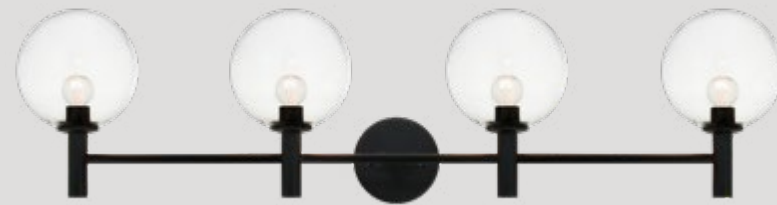

S06004BKCL