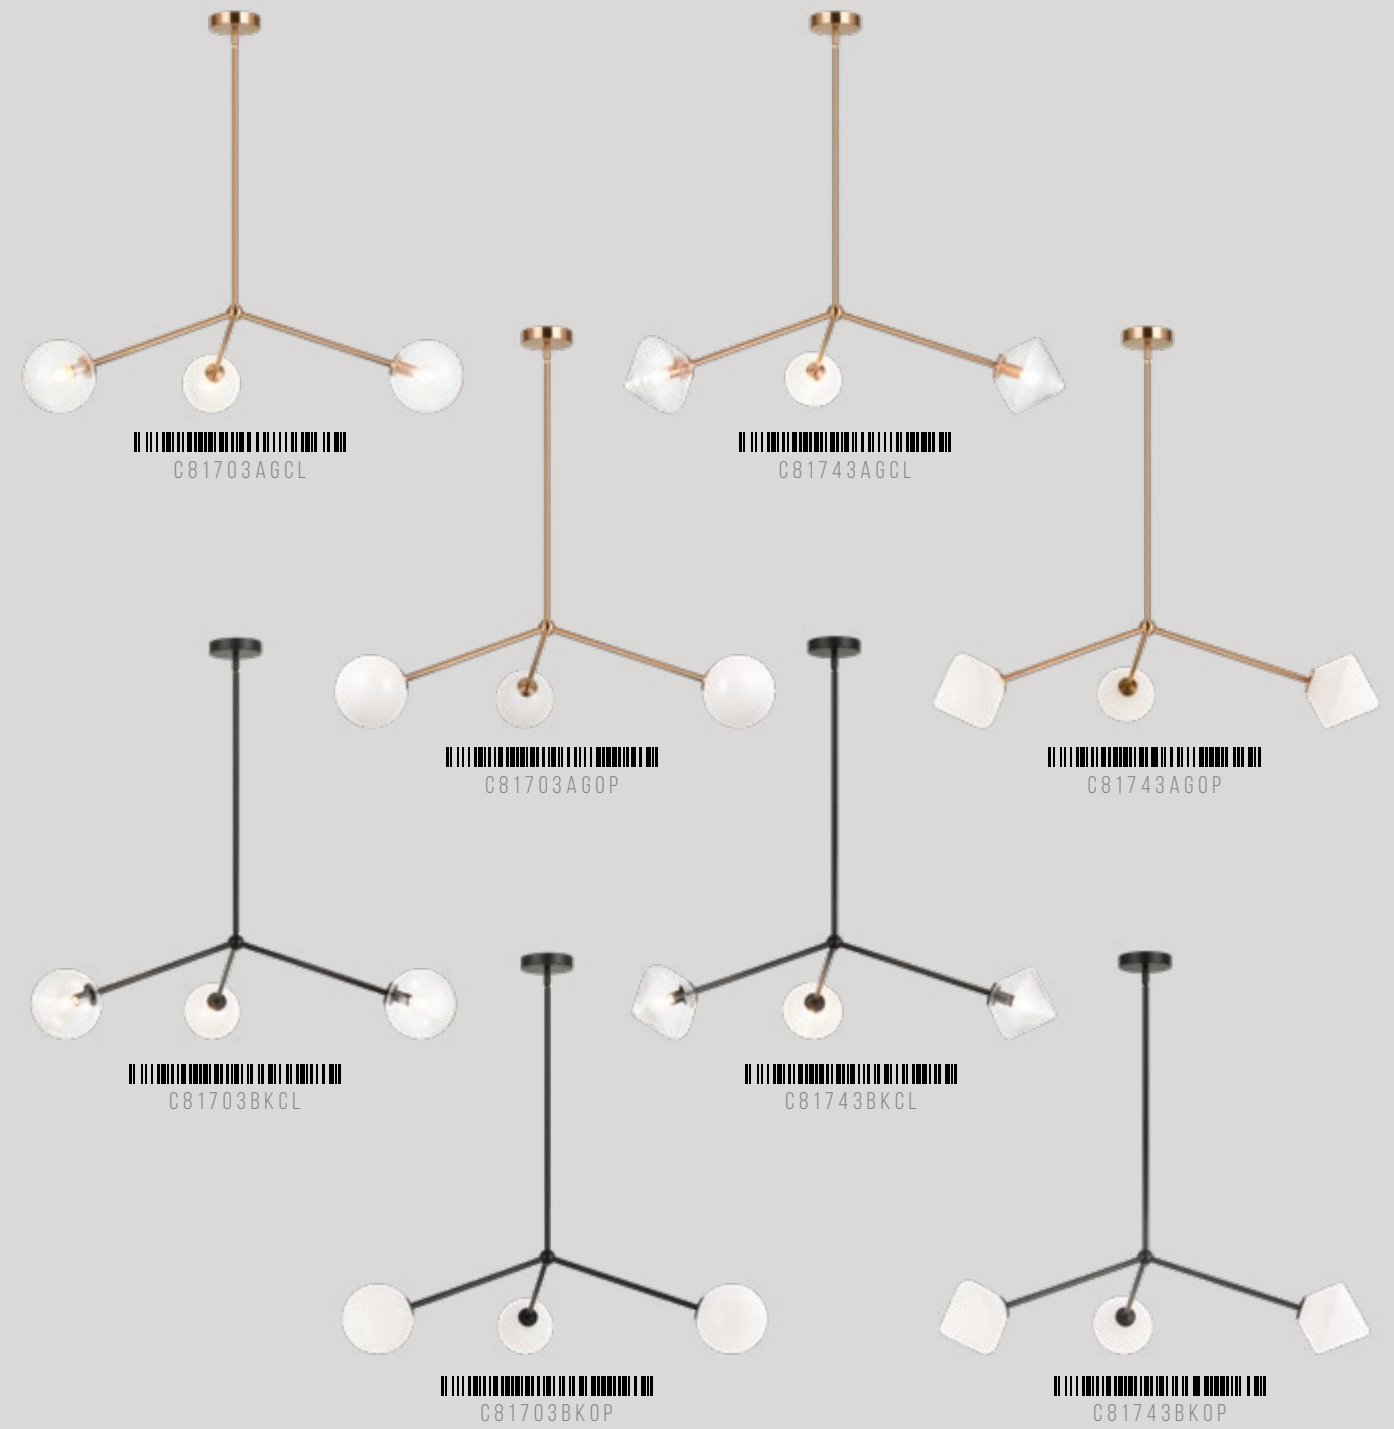

C81703AGCL/AGOP/BKCL/BKOP

Dimension. 35"L x 31 1/8"W x 9 7/8"H
Lamping. 3x40W Candelabra Base-E12 120V
Canopy. Ø4 3/4" x 1"H
Rod / Wire. 42" (12"x3+6"x1) / 144" Max.

C81743AGCL/AGOP/BKCL/BKOP

Dimension. 33 3/4"L x 30 3/8"W x 9 5/8"H
Lamping. 3x40W Candelabra Base-E12 120V
Canopy. Ø4 3/4" x 1"H
Rod / Wire. 42" (12"x3+6"x1) / 144" Max.