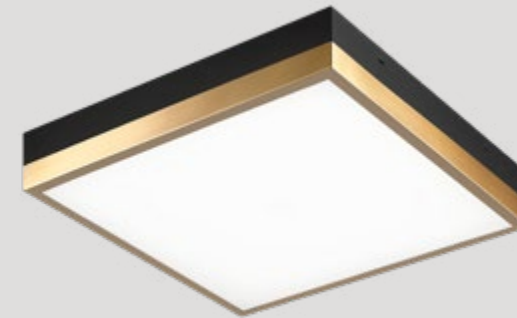

BKAG - BLACK + AGED GOLD BRASS

M11411BKAG