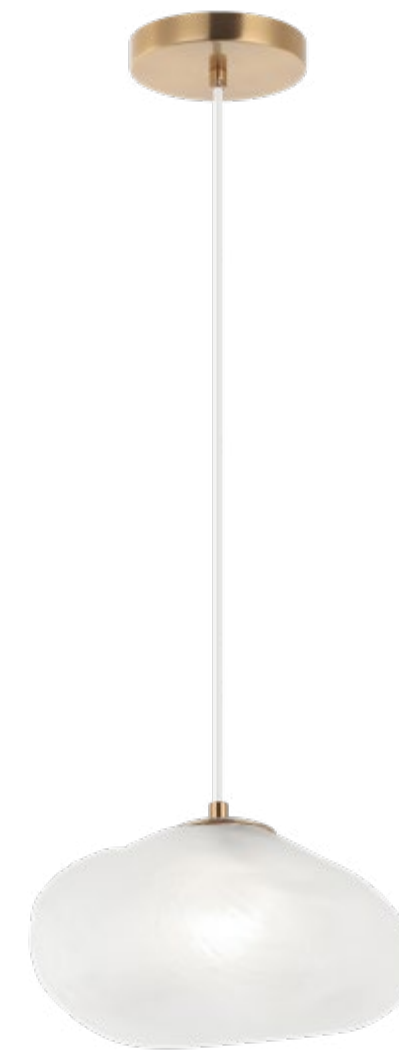

MELO

Melo - A unique series – where every fixture has an exclusive look. The textured patterned glass and unusual fluid shapes are reminiscent of clouds. A true statement piece in any room. Available in 2 sizes of pendant and wall sconce.

AG - AGED GOLD BRASS

C60201AG

Dimension. 7 7/8"W x 4 7/8"H
Lamping. 1x40W G9 120V
Canopy. Ø4 3/4" x 7/8"H
Cord Colour. White Fabric
Wire. 144" Max.

C60211AG

Dimension. 11 7/8"W x 7 1/8"H
Lamping. 1x40W G9 120V
Canopy. Ø4 3/4" x 7/8"H
Cord Colour. White Fabric
Wire. 144" Max.

C60211AG

WALL SCONCE

W60201AG

Dimension. 7 7/8"W x 7 7/8"H x 5 7/8"E
Lamping. 1x40W G9 120V
Canopy. Ø4 3/4" x 7/8"E
H/CTR. 3 7/8"