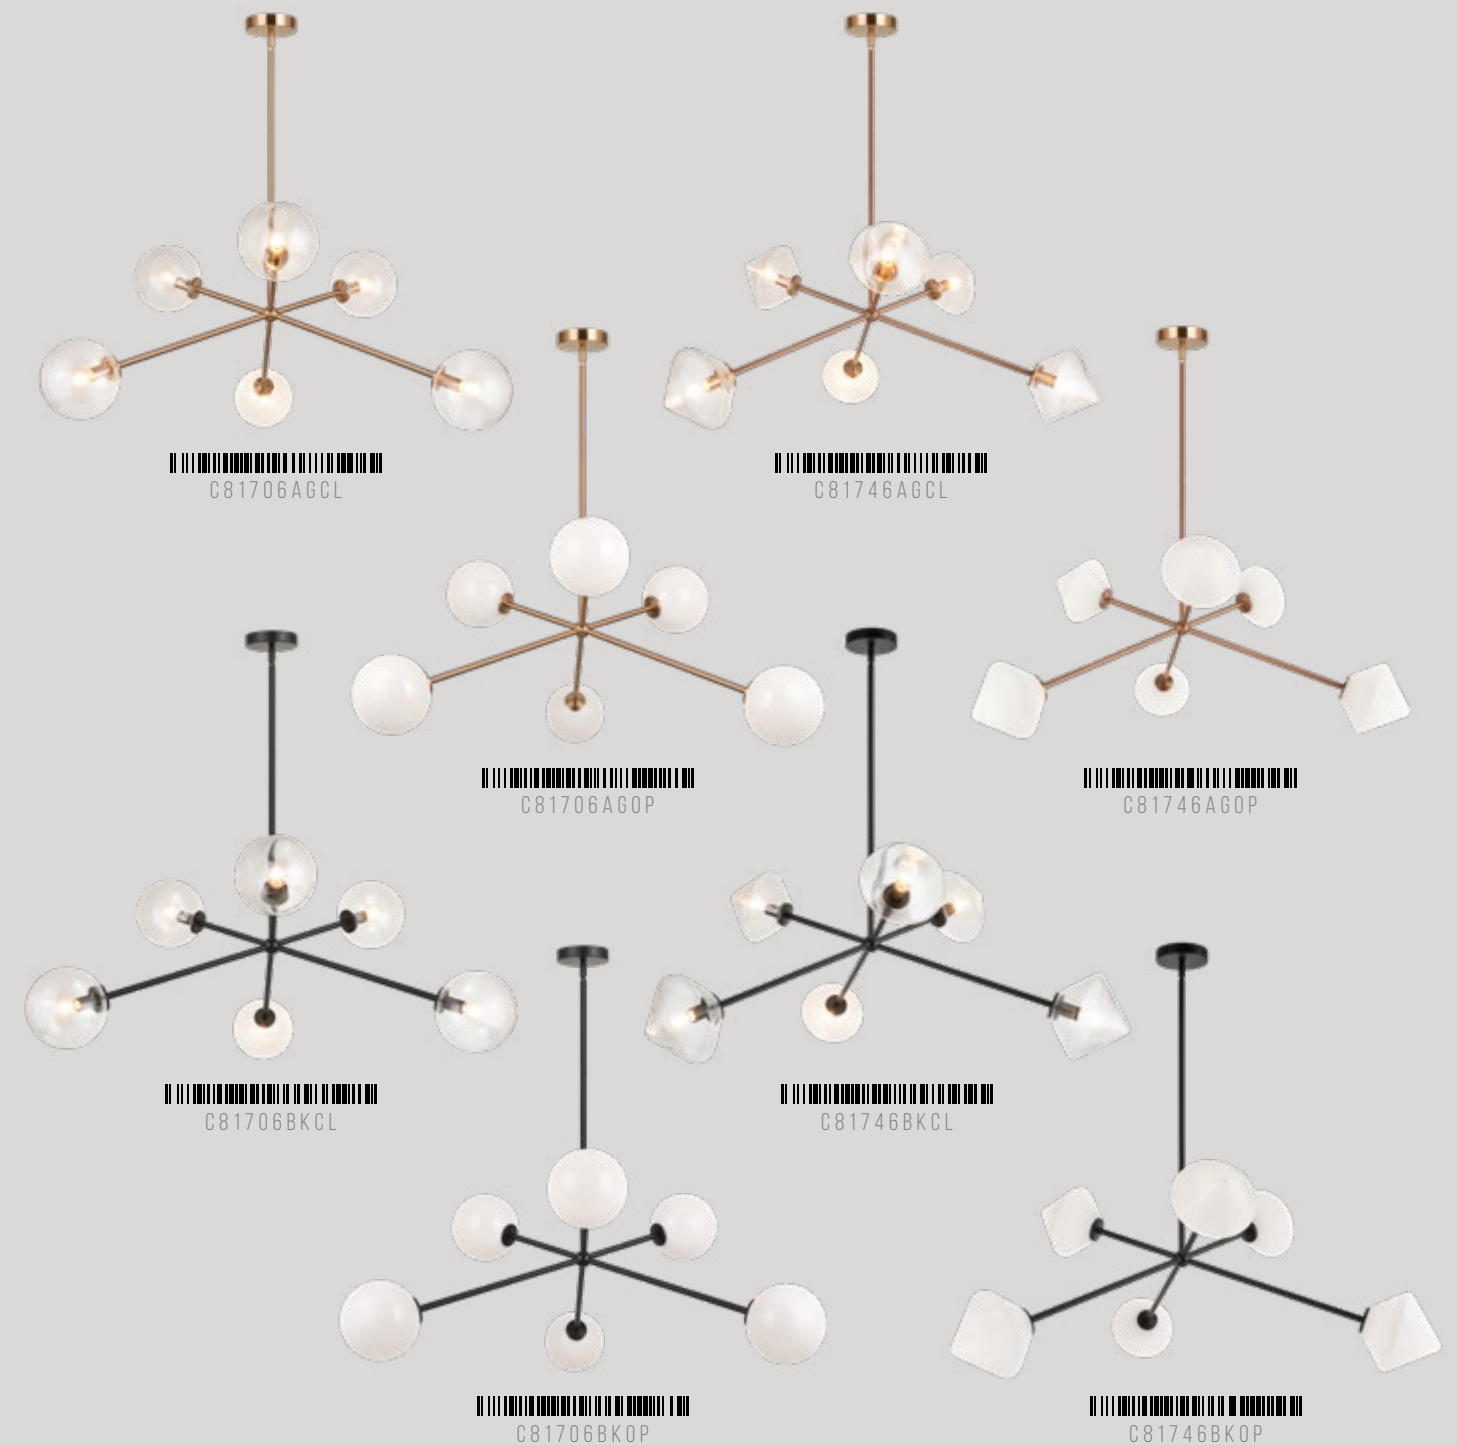

FLUSH MOUNTS

X81503AGOP/BKOP

Dimension. 22 1/4"L x 20 1/4"W x 12"H
 Lamping. 3x40W Candelabra Base-E12 120V
 Canopy. Ø4 3/4" x 7/8"E
 Shade. Opal Glass

NOVO

Novo is modern yet classic – available in the form of chandelier, wall sconce, and flush mount. The rods and base are either Aged Gold Brass or Black finish paired with a contrasting Opal or Clear round glass and diamond shaped glass. The style is very versatile and will add beauty to multiple rooms.

AG - AGED GOLD BRASS **BK - BLACK** **CL - CLEAR GLASS** **OP - OPAL GLASS**

C81706AGCL/AGOP/BKCL/BKOP

Dimension. 35"L x 33 1/8"W x 15 7/8"H
 Lamping. 6x40W Candelabra Base-E12 120V
 Canopy. Ø4 3/4" x 1"H
 Rod / Wire. 42" (12"x3+6"x1) / 144" Max.