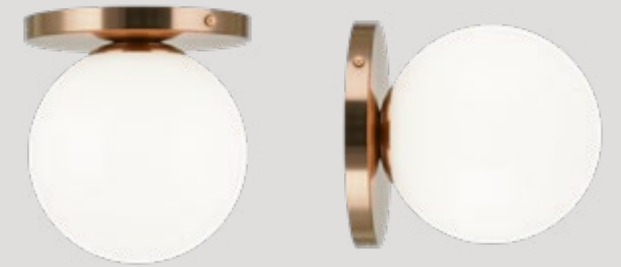

WX06011AGOP