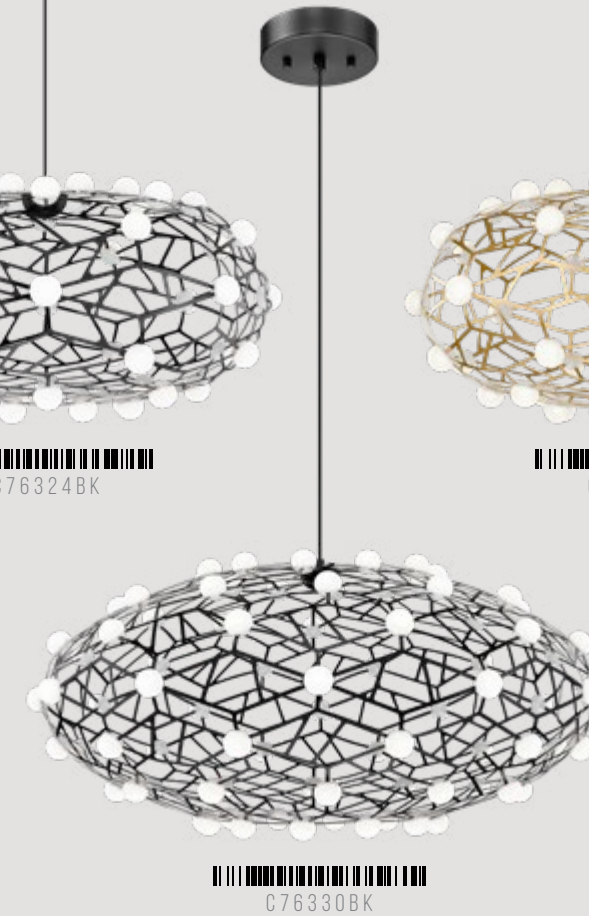

C76324BK/GL

Dimension. Ø24" x 12"H
Lamping. 56x0.5W LED Dimmable
Lumens(total/delivered). 1100 / 825
Colour Temp / CRI. 3000K / 90
Canopy. Ø6" x 1 1/2"H
Cord Colour. Black Fabric
Wire. 144" Max.

C76330BK/GL

Dimension. Ø30 7/8" x 15"H
Lamping. 84x0.5W LED Dimmable
Lumens(total/delivered). 1600 / 1200
Colour Temp / CRI. 3000K / 90
Canopy. Ø6" x 1 1/2"H
Cord Colour. Black Fabric
Wire. 144" Max.