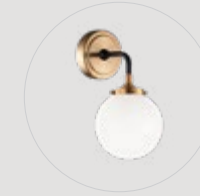

W58201CHCL