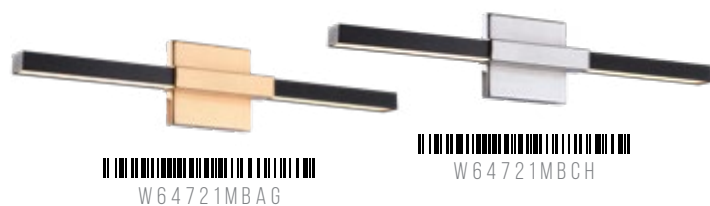

W64721MBCH