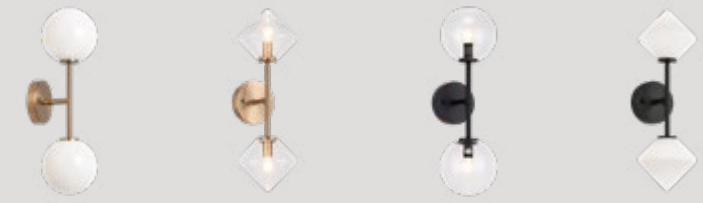

NOVO

P. 83

W81702AGOP

W81742AGCL

W81702BKCL

W81742BKOP

NOVU

P. 86