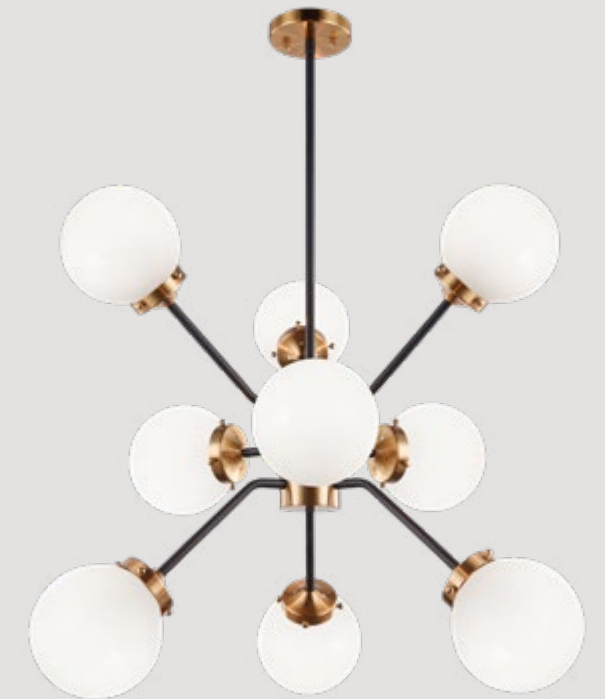

C72309AGOP