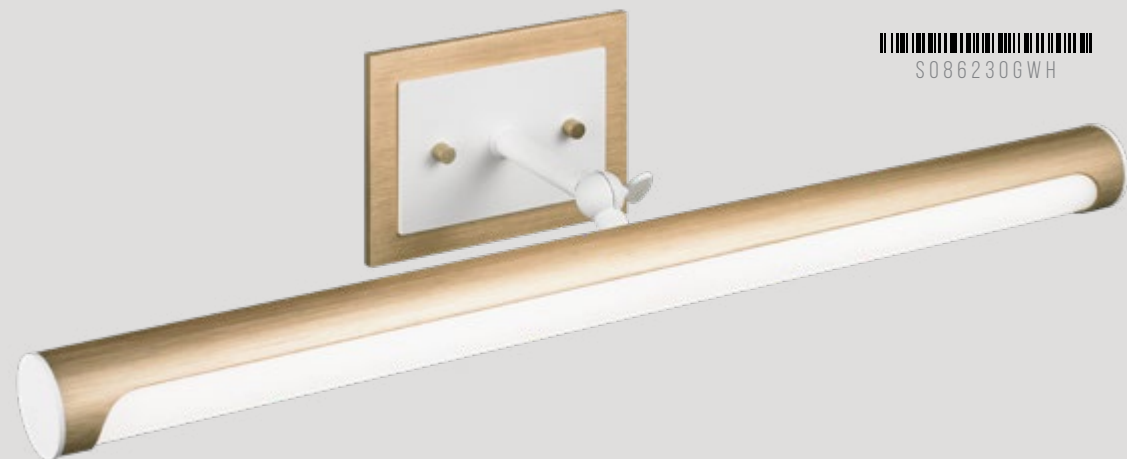

S086230GWH

S086230BCH/0GWH

Dimension. 23 3/8"W x 4 3/4"H x 6 3/4"E Max.
Lamping. 1x24W LED Dimmable
Lumens(total/delivered). 2400 / 1560
Colour Temp / CRI. 3000K / 90
Canopy. 6"W x 4 3/8"H x 1/4"E
H/CTR. 2 1/4"

KNAX

Knax is a refined LED design - a rectangular canopy paired with a cylindrical centre inset with the white acrylic diffuser. This series can be mounted in either direction and will bring a polished detail to any room. Available in 2 sizes and 2 finishes.

AL - ALUMINUM

OB - OXIDIZED BLACK