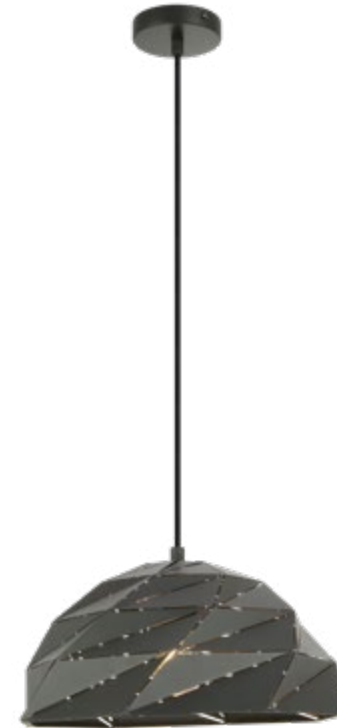

PENDANTS

RIKU

C72701DG