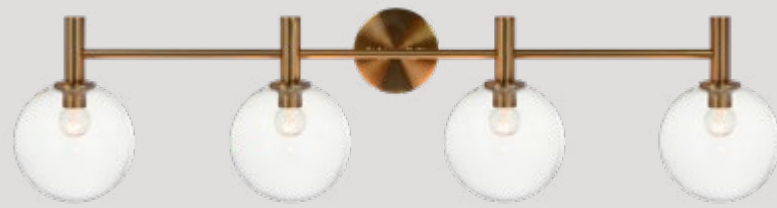

S06004AGCL