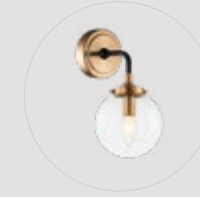

W58201AGOP