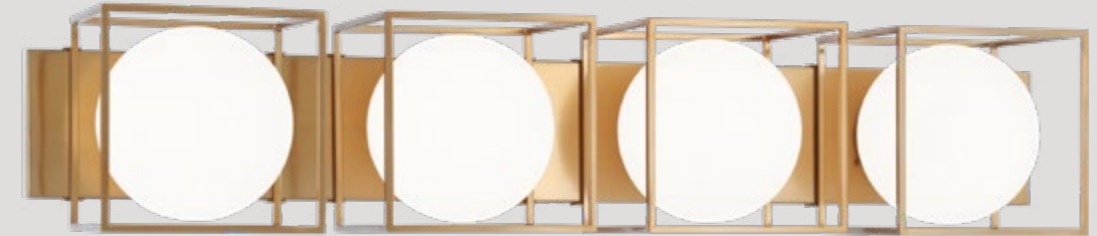

S03804AG

S03804AG/BK/CH

Dimension. 34 7/8"W x 6 3/4"H x 7 3/4"E
Lamping. 4x60W Medium Base-E26 120V
Finish. Aged Gold Brass / Black / Chrome
Canopy. 34 7/8"W x 4 3/4"H x 1"E
H/CTR. 3 3/8"