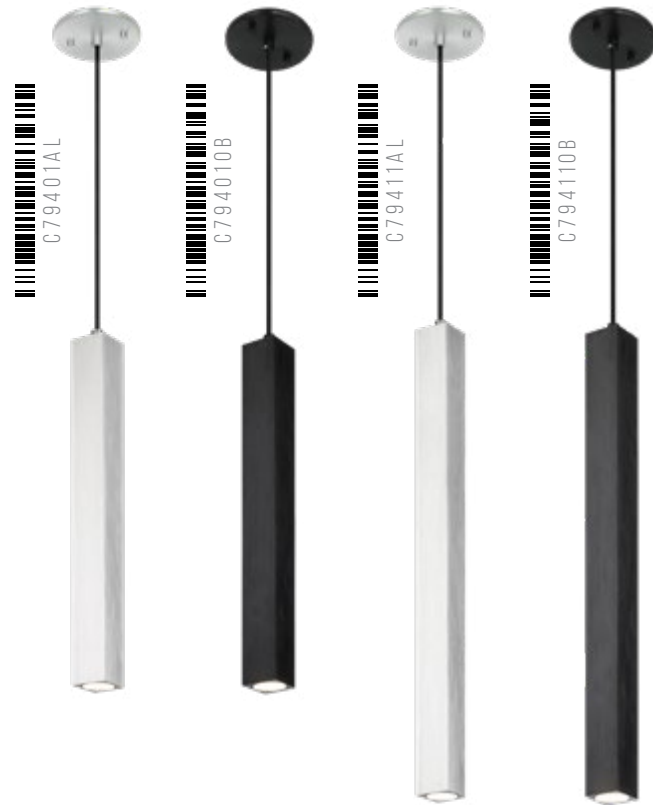

 C64769MBAG

 C64769MBCH

This modern drop pendant designed using a square tube has an industrial feel. When hung on its own or grouped, it will add a subtle design element. The Royce series comes in either an Aluminum or Oxidized Black finish with a black fabric cord. Both finishes are available in 2 sizes.