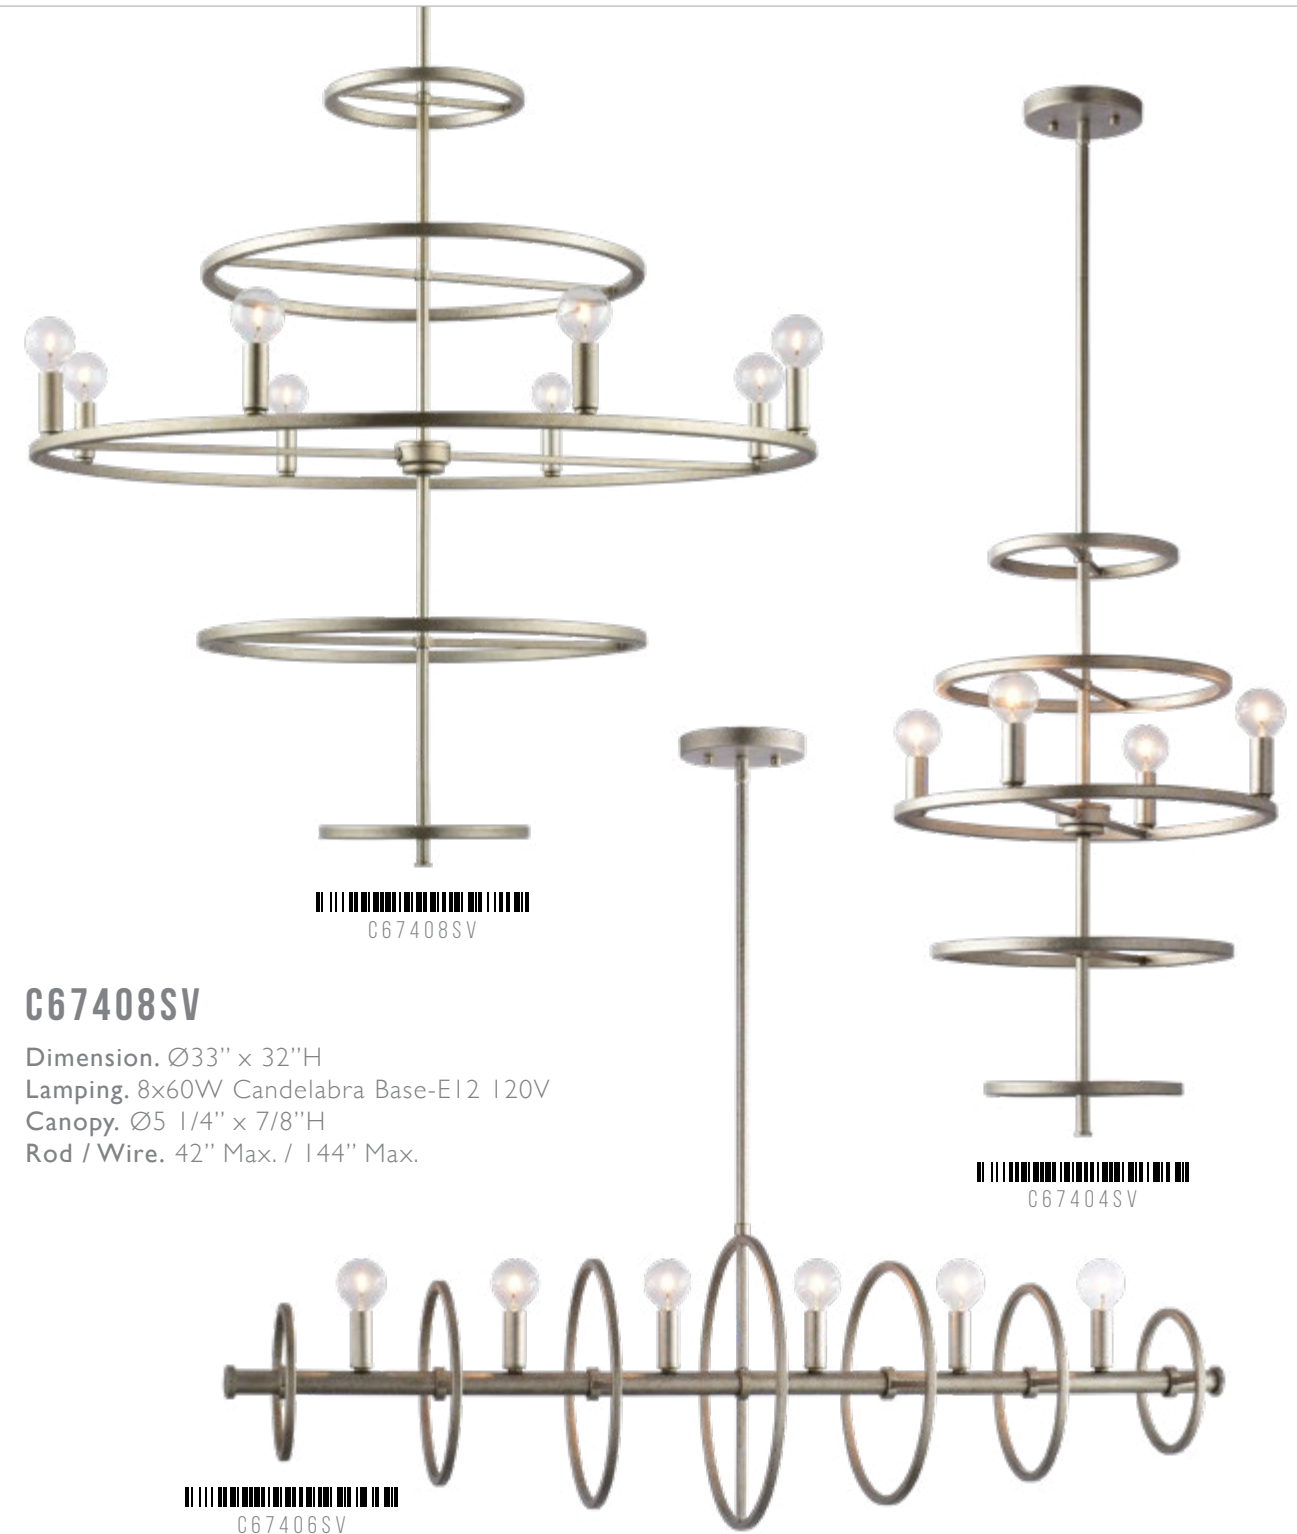

HOOPA
SV - RUSTY SILVER

Offered in a Rusty Silver finish, the *Hoopa* series will add interest to many decors. Various rings of loopholes connect to complete this unique look.

C67408SV

Dimension. Ø33" x 32"H
Lamping. 8x60W Candelabra Base-E12 120V
Canopy. Ø5 1/4" x 7/8"H
Rod / Wire. 42" Max. / 144" Max.

C67404SV

C67404SV

Dimension. Ø16" x 24"H
Lamping. 4x60W Candelabra Base-E12 120V
Canopy. Ø5 1/4" x 7/8"H
Rod / Wire. 42" Max. / 144" Max.

C67406SV

Dimension. 41 1/2"L x 12 1/2"W x 12"H
Lamping. 6x60W Candelabra Base-E12 120V
Canopy. Ø5 1/4" x 7/8"H
Rod / Wire. 42" Max. / 144" Max.