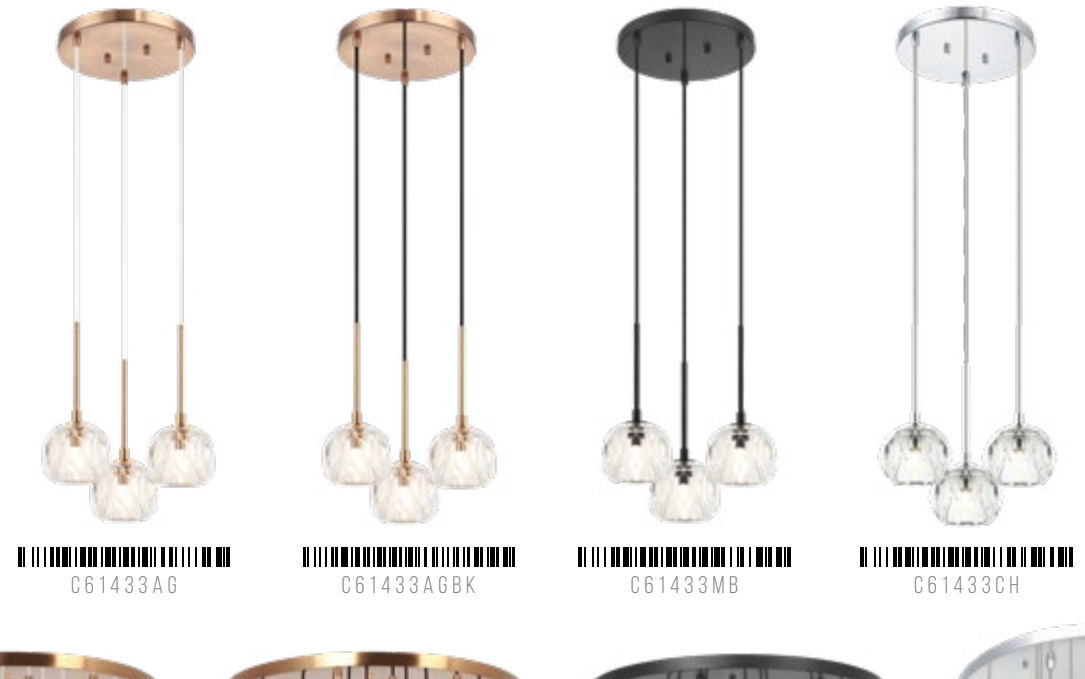

C61433AG/AGBK/CH/MB

Dimension. Ø13 5/8" x 10 1/2"H
Lamping. 3x40W G9 120V
Canopy. Ø11" x 1"H
Cord Colour. White Fabric / Black Fabric / Silver Fabric
Wire. 144" Max.