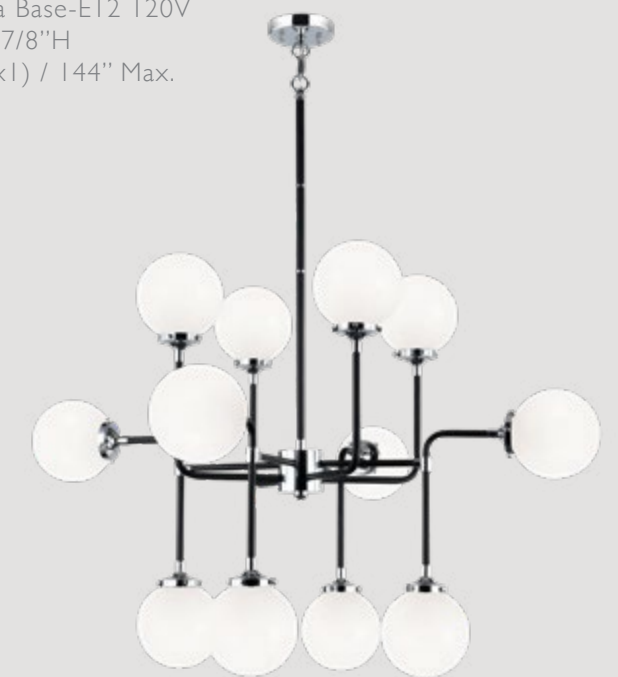

C58212CHOP

PARTICLES
SERIES

This series is inspired by the quantity of all matter from the world of science. Although small and simple, the *Particles* series is a versatile family with multiple pendant and wall sconces sizes. It is sure to make a statement in any setting.

AG - AGED GOLD BRASS
CH - CHROME

OP - OPAL GLASS
CL - CLEAR GLASS