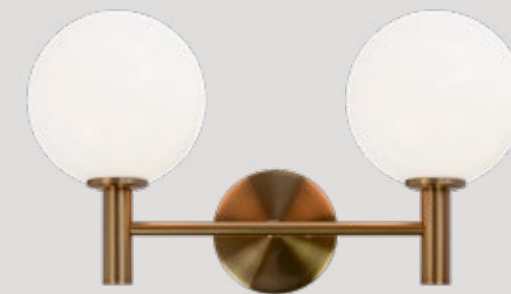

S06002AGOP