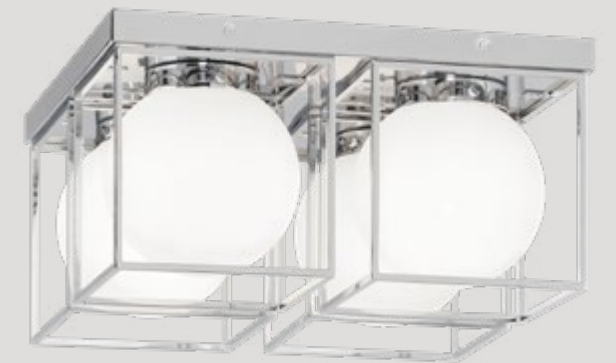

X03804CH

WALL SCONCE OPTION

X03801AG/BK/CH

Dimension. 7" L x 7" W x 7 3/4" H
Lamping. 1x60W Medium Base-E26 120V
Canopy. 7" L x 7" W x 1" H
Finish. Aged Gold Brass / Black / Chrome

X03804AG/BK/CH

Dimension. 15" L x 15" W x 7 3/4" H
Lamping. 4x60W Medium Base-E26 120V
Canopy. 15" L x 15" W x 1" H
Finish. Aged Gold Brass / Black / Chrome