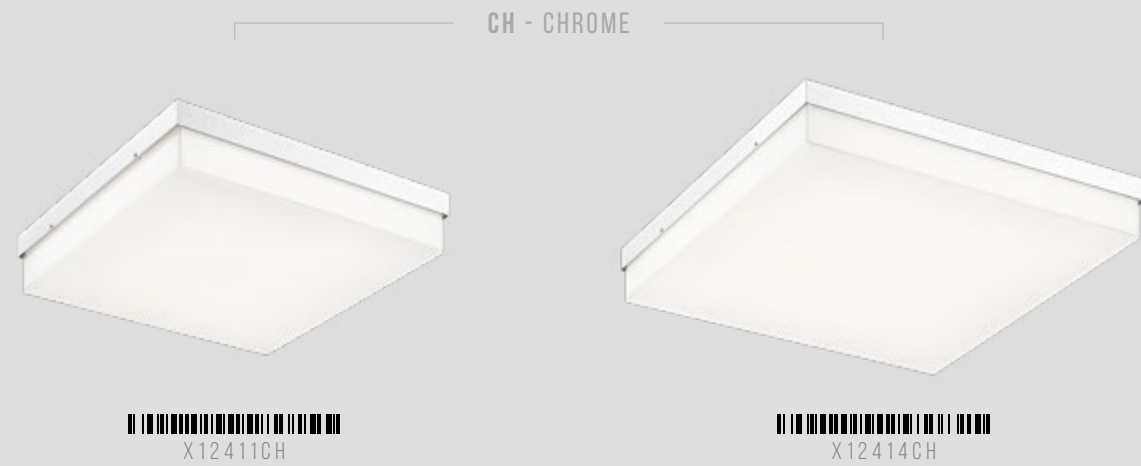

Kabu – Sleek square and rectangular shape is the signature of this product. The clean lines represent simplicity at its best. The base comes in Chrome or Oxidized Black paired with a painted white glass shade. Available in both a LED wall sconce and flush mount.

X12411CH/OB

Dimension. 11"L x 11"W x 2"H
Lamping. 1x20W LED Dimmable
Lumens(total/delivered). 2000 / 1300
Colour Temp / CRI. 3000K / 90
Canopy. 11"L x 11"W x 1"H
Shade. Painted White Glass

X12414CH/OB

Dimension. 14"L x 14"W x 2"H
Lamping. 1x30W LED Dimmable
Lumens(total/delivered). 3000 / 1950
Colour Temp / CRI. 3000K / 90
Canopy. 14"L x 14"W x 1"H
Shade. Painted White Glass