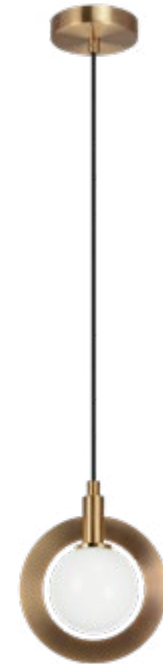

C80701AGOP