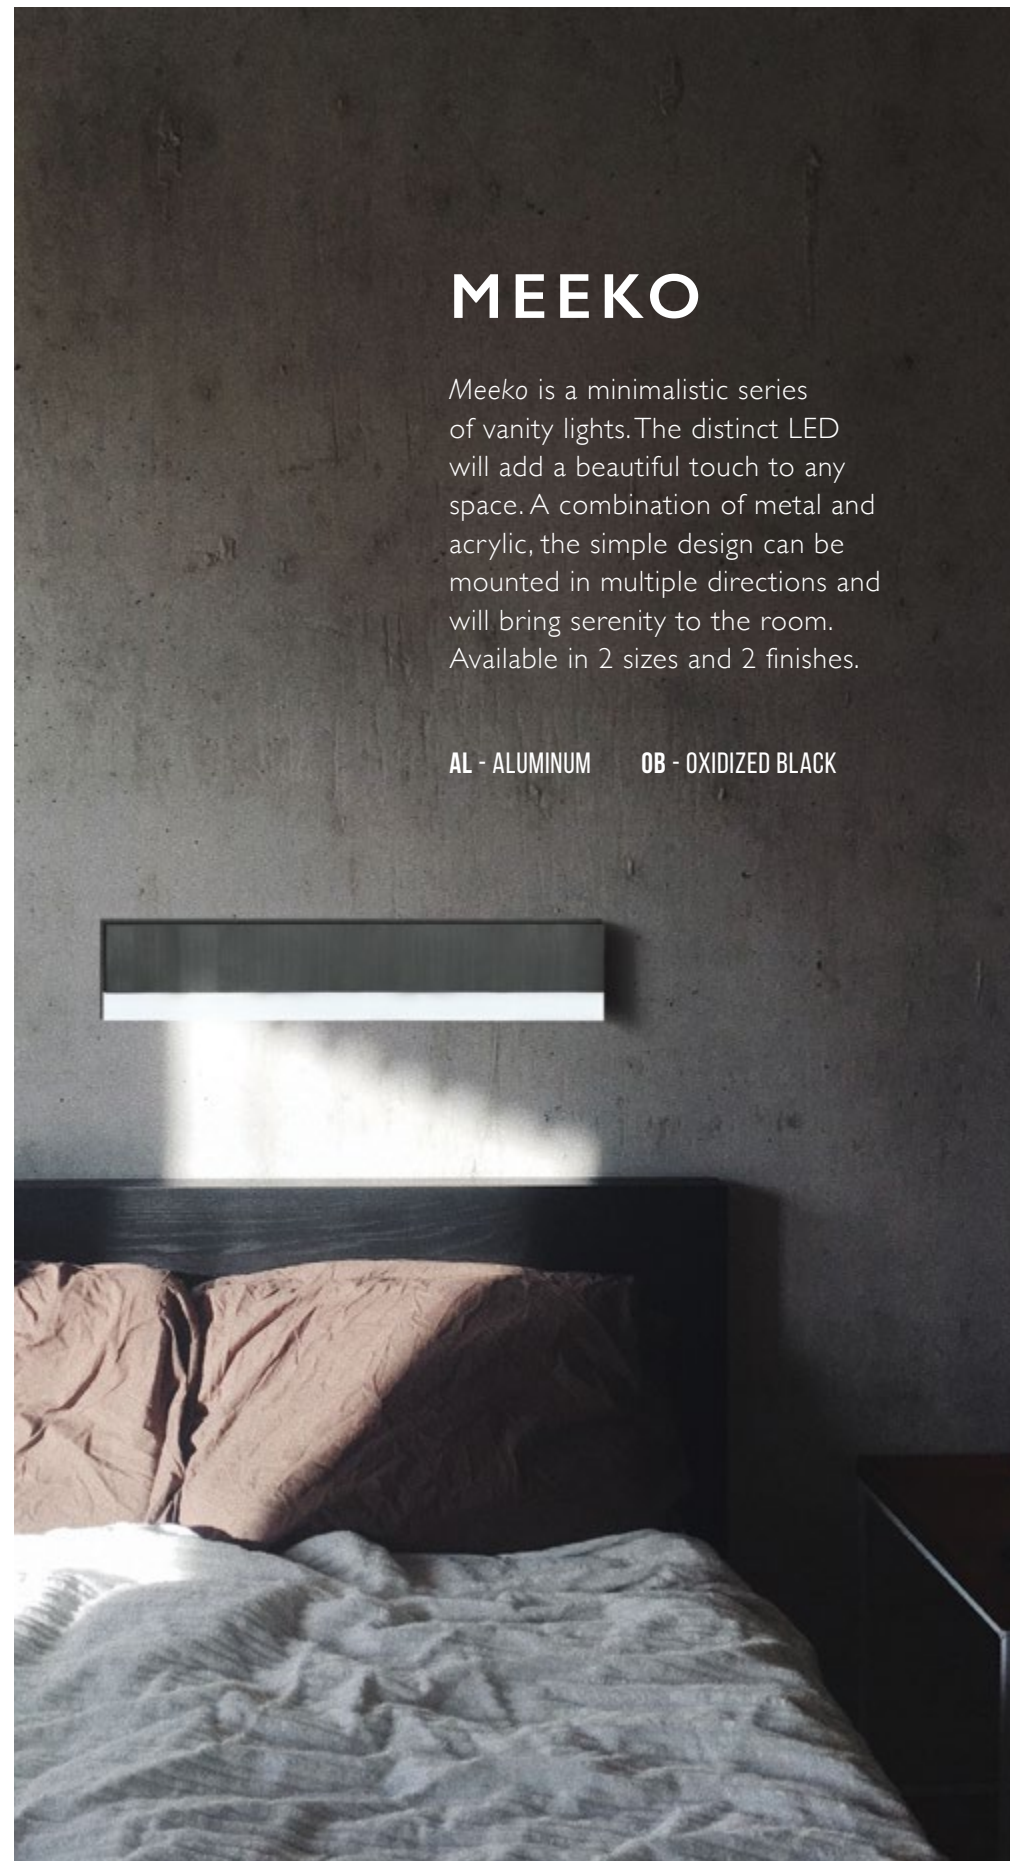

MEEKO

Meeko is a minimalistic series of vanity lights. The distinct LED will add a beautiful touch to any space. A combination of metal and acrylic, the simple design can be mounted in multiple directions and will bring serenity to the room. Available in 2 sizes and 2 finishes.

AL - ALUMINUM   OB - OXIDIZED BLACK