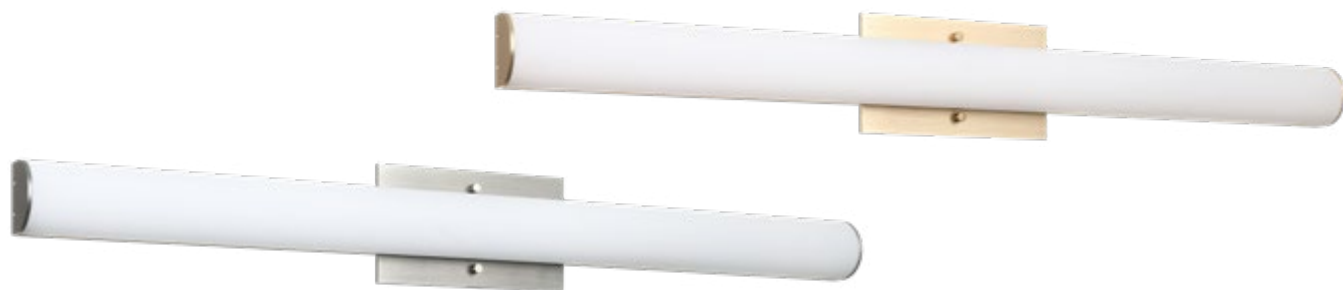

A minimal yet striking series of LED vanity comprised of a subdued removable metal canopy paired with a semi-cylindrical white acrylic lens. Available in 2 sizes and 2 finishes: Oxidized Grey and Oxidized Gold.

S05623GR

Dimension. 23 3/8"W x 4 3/8"H x 2"E
Lamping. 1x24W LED Dimmable
Lumens(total/delivered). 2400 / 1560
Colour Temp / CRI. 3000K / 90
Finish. Oxidized Grey
Canopy. 8"W x 4 3/8"H x 1/4"E
H/CTR. 2 1/8" or 11 3/4"

S056230G

Dimension. 23 3/8"W x 4 3/8"H x 2"E
Lamping. 1x24W LED Dimmable
Lumens(total/delivered). 2400 / 1560
Colour Temp / CRI. 3000K / 90
Finish. Oxidized Gold
Canopy. 8"W x 4 3/8"H x 1/4"E
H/CTR. 2 1/8" or 11 3/4"

S05634GR

Dimension. 34 3/8"W x 4 3/8"H x 2"E
Lamping. 1x24W LED + 1x12W LED Dimmable
Lumens(total/delivered). 3600 / 2340
Colour Temp / CRI. 3000K / 90
Finish. Oxidized Grey
Canopy. 8"W x 4 3/8"H x 1/4"E
H/CTR. 2 1/8" or 17 1/4"

S056340G

Dimension. 34 3/8"W x 4 3/8"H x 2"E
Lamping. 1x24W LED + 1x12W LED Dimmable
Lumens(total/delivered). 3600 / 2340
Colour Temp / CRI. 3000K / 90
Finish. Oxidized Gold
Canopy. 8"W x 4 3/8"H x 1/4"E
H/CTR. 2 1/8" or 17 1/4"

Millare features a clean-cut design with the LED surrounded by a rectangular frame with a removable canopy. These vanity lights offer a vivid white acrylic diffuser for a sharp and modern touch. Available in 2 sizes and 2 finishes: Aluminum and Oxidized Black.

S05523AL

Dimension. 23 3/8"W x 4 3/8"H x 1 5/8"E
Lamping. 1x24W LED Dimmable
Lumens(total/delivered). 2400 / 1560
Colour Temp / CRI. 3000K / 90
Finish. Aluminum
Canopy. 8"W x 4 3/8"H x 1/4"E
H/CTR. 2 1/8" or 11 3/4"

S055230B

Dimension. 23 3/8"W x 4 3/8"H x 1 5/8"E
Lamping. 1x24W LED Dimmable
Lumens(total/delivered). 2400 / 1560
Colour Temp / CRI. 3000K / 90
Finish. Oxidized Black
Canopy. 8"W x 4 3/8"H x 1/4"E
H/CTR. 2 1/8" or 11 3/4"