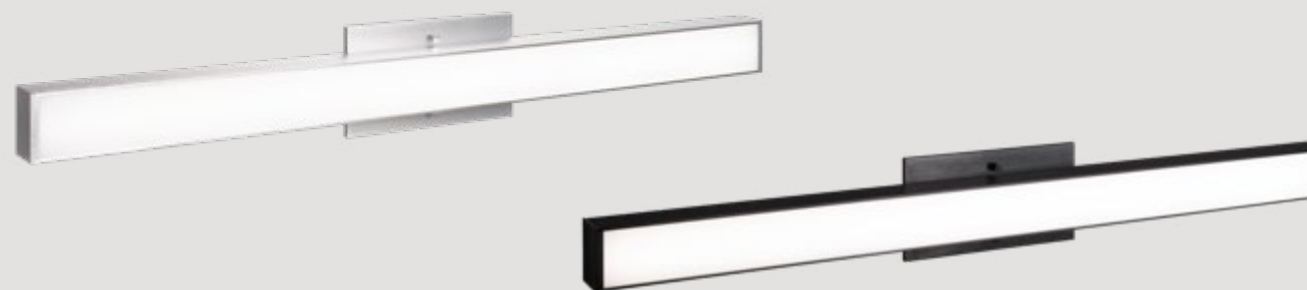

S05534AL

Dimension. 34 3/8"W x 4 3/8"H x 1 5/8"E
Lamping. 1x24W LED + 1x12W LED Dimmable
Lumens(total/delivered). 3600 / 2340
Colour Temp / CRI. 3000K / 90
Finish. Aluminum
Canopy. 8"W x 4 3/8"H x 1/4"E
H/CTR. 2 1/8" or 17 1/4"

S055340B

Dimension. 34 3/8"W x 4 3/8"H x 1 5/8"E
Lamping. 1x24W LED + 1x12W LED Dimmable
Lumens(total/delivered). 3600 / 2340
Colour Temp / CRI. 3000K / 90
Finish. Oxidized Black
Canopy. 8"W x 4 3/8"H x 1/4"E
H/CTR. 2 1/8" or 17 1/4"