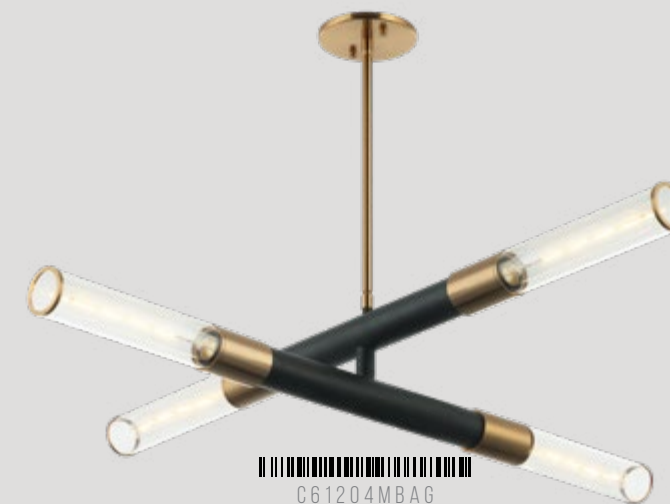

C61204MBAG/MBCH

Dimension. 35"W x 5 1/4"H
Lamping. 4x40W Medium Base-E26 120V
Canopy. Ø4 3/8" x 3/8"H
Rod / Wire. 42" (12"x3+6"x1) / 144" Max.