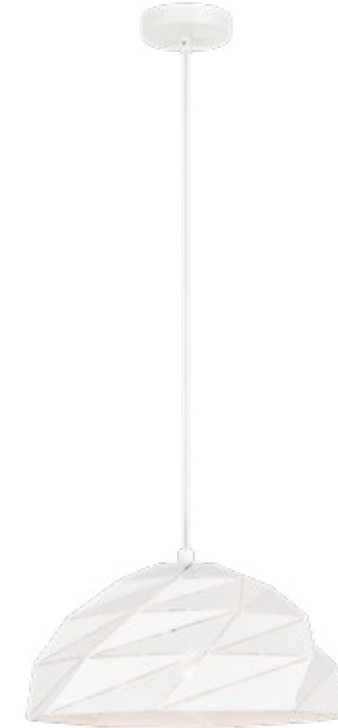

RIKU

A minimalist design featuring subtle linear cut-outs in the shade to illuminate any space. The *Riku* series is available in 3 sizes and 2 finishes.

DG - DARK GREY   **WH - WHITE**

C72721DG/WH

Dimension. Ø26" x 11 1/2"H
Lamping. 3x60W Medium Base-E26 120V
Canopy. Ø4 3/4" x 1"H
Cord Colour. Black Fabric / White Fabric
Wire. 144" Max.

PENDANTS

RIKU

C72701WH

C72701DG/WH

Dimension. Ø14 1/4" x 6 3/8"H
Lamping. 1x60W Medium Base-E26 120V
Cord Colour. Black Fabric / White Fabric
Canopy. Ø4 3/4" x 1"H
Wire. 144" Max.

C72711DG/WH

Dimension. Ø18 1/8" x 7 1/2"H
Lamping. 1x60W Medium Base-E26 120V
Cord Colour. Black Fabric / White Fabric
Canopy. Ø4 3/4" x 1"H
Wire. 144" Max.