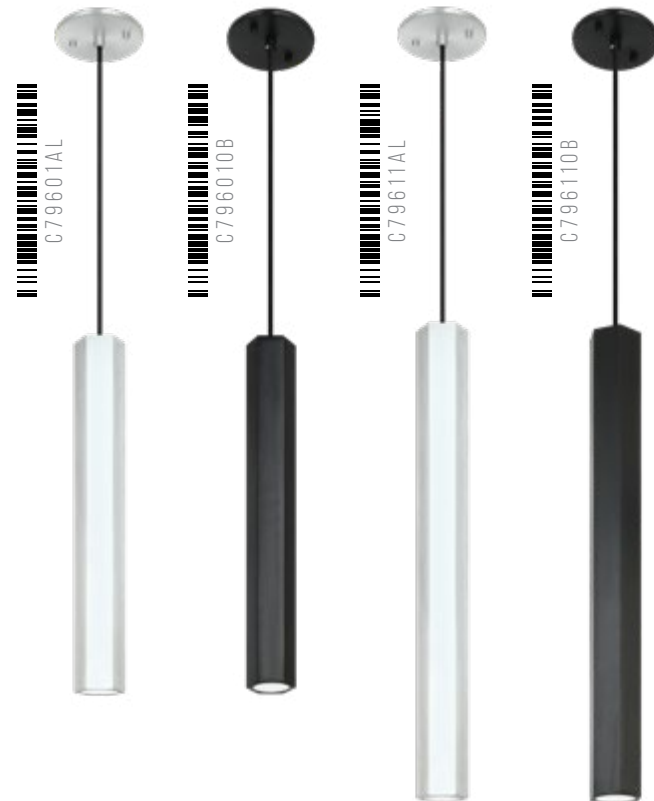

This modern drop pendant designed using a square tube has an industrial feel. When hung on its own or grouped, it will add a subtle design element. The Royce series comes in either an Aluminum or Oxidized Black finish with a black fabric cord. Both finishes are available in 2 sizes.

C79401AL/OB

Dimension. 1 7/8"L x 1 7/8"W x 16"H
Lamping. 1x4.5W LED Dimmable
Lumens(total/delivered). 400 / 260
Colour Temp / CRI. 3000K / 90
Canopy. Ø4 1/2" x 3/8"H
Wire. 144" Max.

C79411AL/OB

Dimension. 1 7/8"L x 1 7/8"W x 24"H
Lamping. 1x4.5W LED Dimmable
Lumens(total/delivered). 400 / 260
Colour Temp / CRI. 3000K / 90
Canopy. Ø4 1/2" x 3/8"H
Wire. 144" Max.

C79601AL/OB

Dimension. 2"L x 1 7/8"W x 16"H
Lamping. 1x4.5W LED Dimmable
Lumens(total/delivered). 400 / 260
Colour Temp / CRI. 3000K / 90
Canopy. Ø4 1/2" x 3/8"H
Wire. 144" Max.

C79611AL/OB

Dimension. 2"L x 1 7/8"W x 24"H
Lamping. 1x4.5W LED Dimmable
Lumens(total/delivered). 400 / 260
Colour Temp / CRI. 3000K / 90
Canopy. Ø4 1/2" x 3/8"H
Wire. 144" Max.

An industrial collection of minimalist pendants and vanities. Designed using a hexagonal tube, the Rowan collection comes in an Aluminum and Oxidized Black finish with a black fabric cord for pendants. Both finishes are available in 2 sizes for each collection.

W79623AL/OB

Dimension. 23 3/8"W x 4 3/8"H x 2"E
Lamping. 1x24W LED Dimmable
Lumens(total/delivered). 2400 / 1560
Colour Temp / CRI. 3000K / 90
Canopy. 8"W x 4 3/8"H x 1/4"E
H/CTR. 2 1/8" or 11 3/4"

W79634AL/OB

Dimension. 34"W x 4 3/8"H x 2"E
Lamping. 2x18W LED Dimmable
Lumens(total/delivered). 3600 / 2340
Colour Temp / CRI. 3000K / 90
Canopy. 8"W x 4 3/8"H x 1/4"E
H/CTR. 2 1/8" or 17"