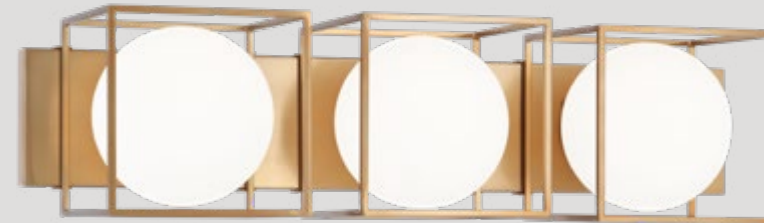

S03811AG/BK/CH

Dimension. 6 3/4"W x 13 3/4"H x 7 3/4"E
Lamping. 1x60W Medium Base-E26 120V
Finish. Aged Gold Brass / Black / Chrome
Canopy. 4 3/4"W x 13 3/4"H x 1"E
H/CTR. 6 7/8"

VIEW MORE WALL SCNCE OPTIONS ON PAGE 392

S03801AG/BK/CH

Dimension. 6 3/4"W x 13 3/4"H x 7 3/4"E
Lamping. 1x60W Medium Base-E26 120V
Finish. Aged Gold Brass / Black / Chrome
Canopy. 4 3/4"W x 13 3/4"H x 1"E
H/CTR. 6 7/8"

VIEW MORE WALL SCNCE OPTIONS ON PAGE 392

S03802AG/BK/CH

Dimension. 17 1/2"W x 6 3/4"H x 7 3/4"E
Lamping. 2x60W Medium Base-E26 120V
Finish. Aged Gold Brass / Black / Chrome
Canopy. 17 1/2"W x 4 3/4"H x 1"E
H/CTR. 3 3/8"

S03803AG

S03803AG/BK/CH

Dimension. 26 1/4"W x 6 3/4"H x 7 3/4"E
Lamping. 3x60W Medium Base-E26 120V
Finish. Aged Gold Brass / Black / Chrome
Canopy. 26 1/4"W x 4 3/4"H x 1"E
H/CTR. 3 3/8"