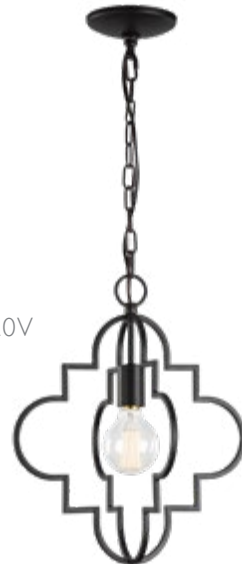

SCEPTER

Inspired by Ruyi from the Chinese culture which symbolizes power and good fortune, this series is the perfect addition to your décor. It adds beauty and extravagance to a personal space.

BZ - BRONZE

SV - RUSTY SILVER

C56801BZ/SV

Dimension. Ø14" x 16"H
Lamping. 1x100W Medium Base-E26 120V
Canopy. Ø5" x 1"H
Chain / Wire. 72" / 144" Max.

C56801BZ