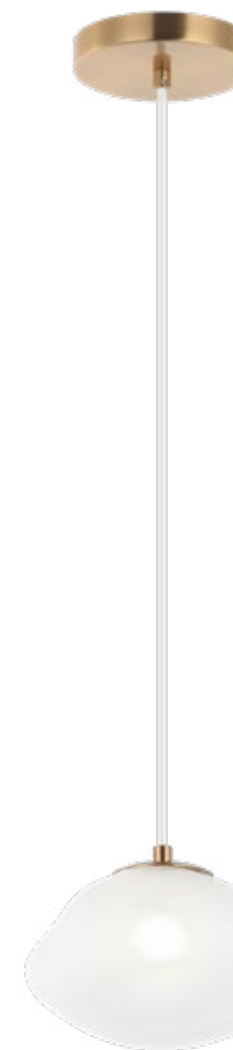

MELO

Melo - A unique series – where every fixture has an exclusive look. The textured patterned glass and unusual fluid shapes are reminiscent of clouds. A true statement piece in any room. Available in 2 sizes of pendant and wall sconce.

AG - AGED GOLD BRASS

C60201AG

Dimension. 7 7/8"W x 4 7/8"H
Lamping. 1x40W G9 120V
Canopy. Ø4 3/4" x 7/8"H
Cord Colour. White Fabric
Wire. 144" Max.

C60211AG

Dimension. 11 7/8"W x 7 1/8"H
Lamping. 1x40W G9 120V
Canopy. Ø4 3/4" x 7/8"H
Cord Colour. White Fabric
Wire. 144" Max.

C60201AG

WALL SCONCE

W60201AG

Dimension. 7 7/8"W x 7 7/8"H x 5 7/8"E
Lamping. 1x40W G9 120V
Canopy. Ø4 3/4" x 7/8"E
H/CTR. 3 7/8"