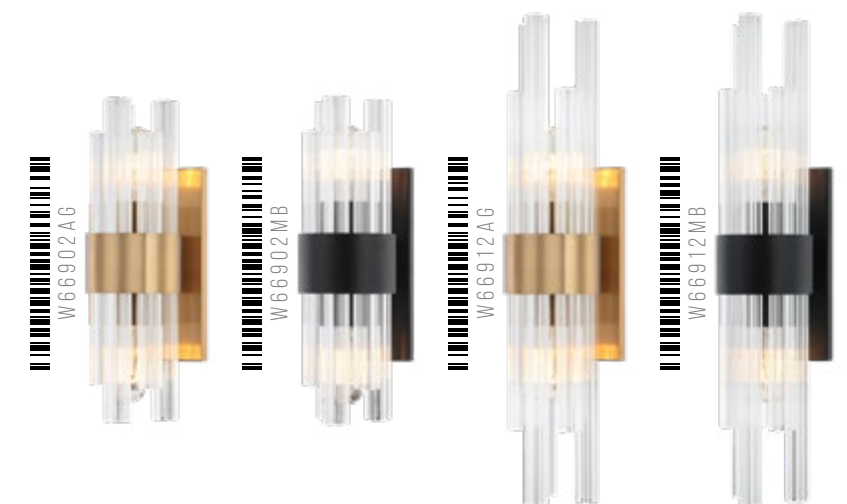

W66912AG/MB

Dimension. 5"W x 24"H x 6"E
Lamping. 2x40W Medium Base-E26 120V
Canopy. 4 3/4"W x 10"H x 5/8"E
H/CTR. 12"