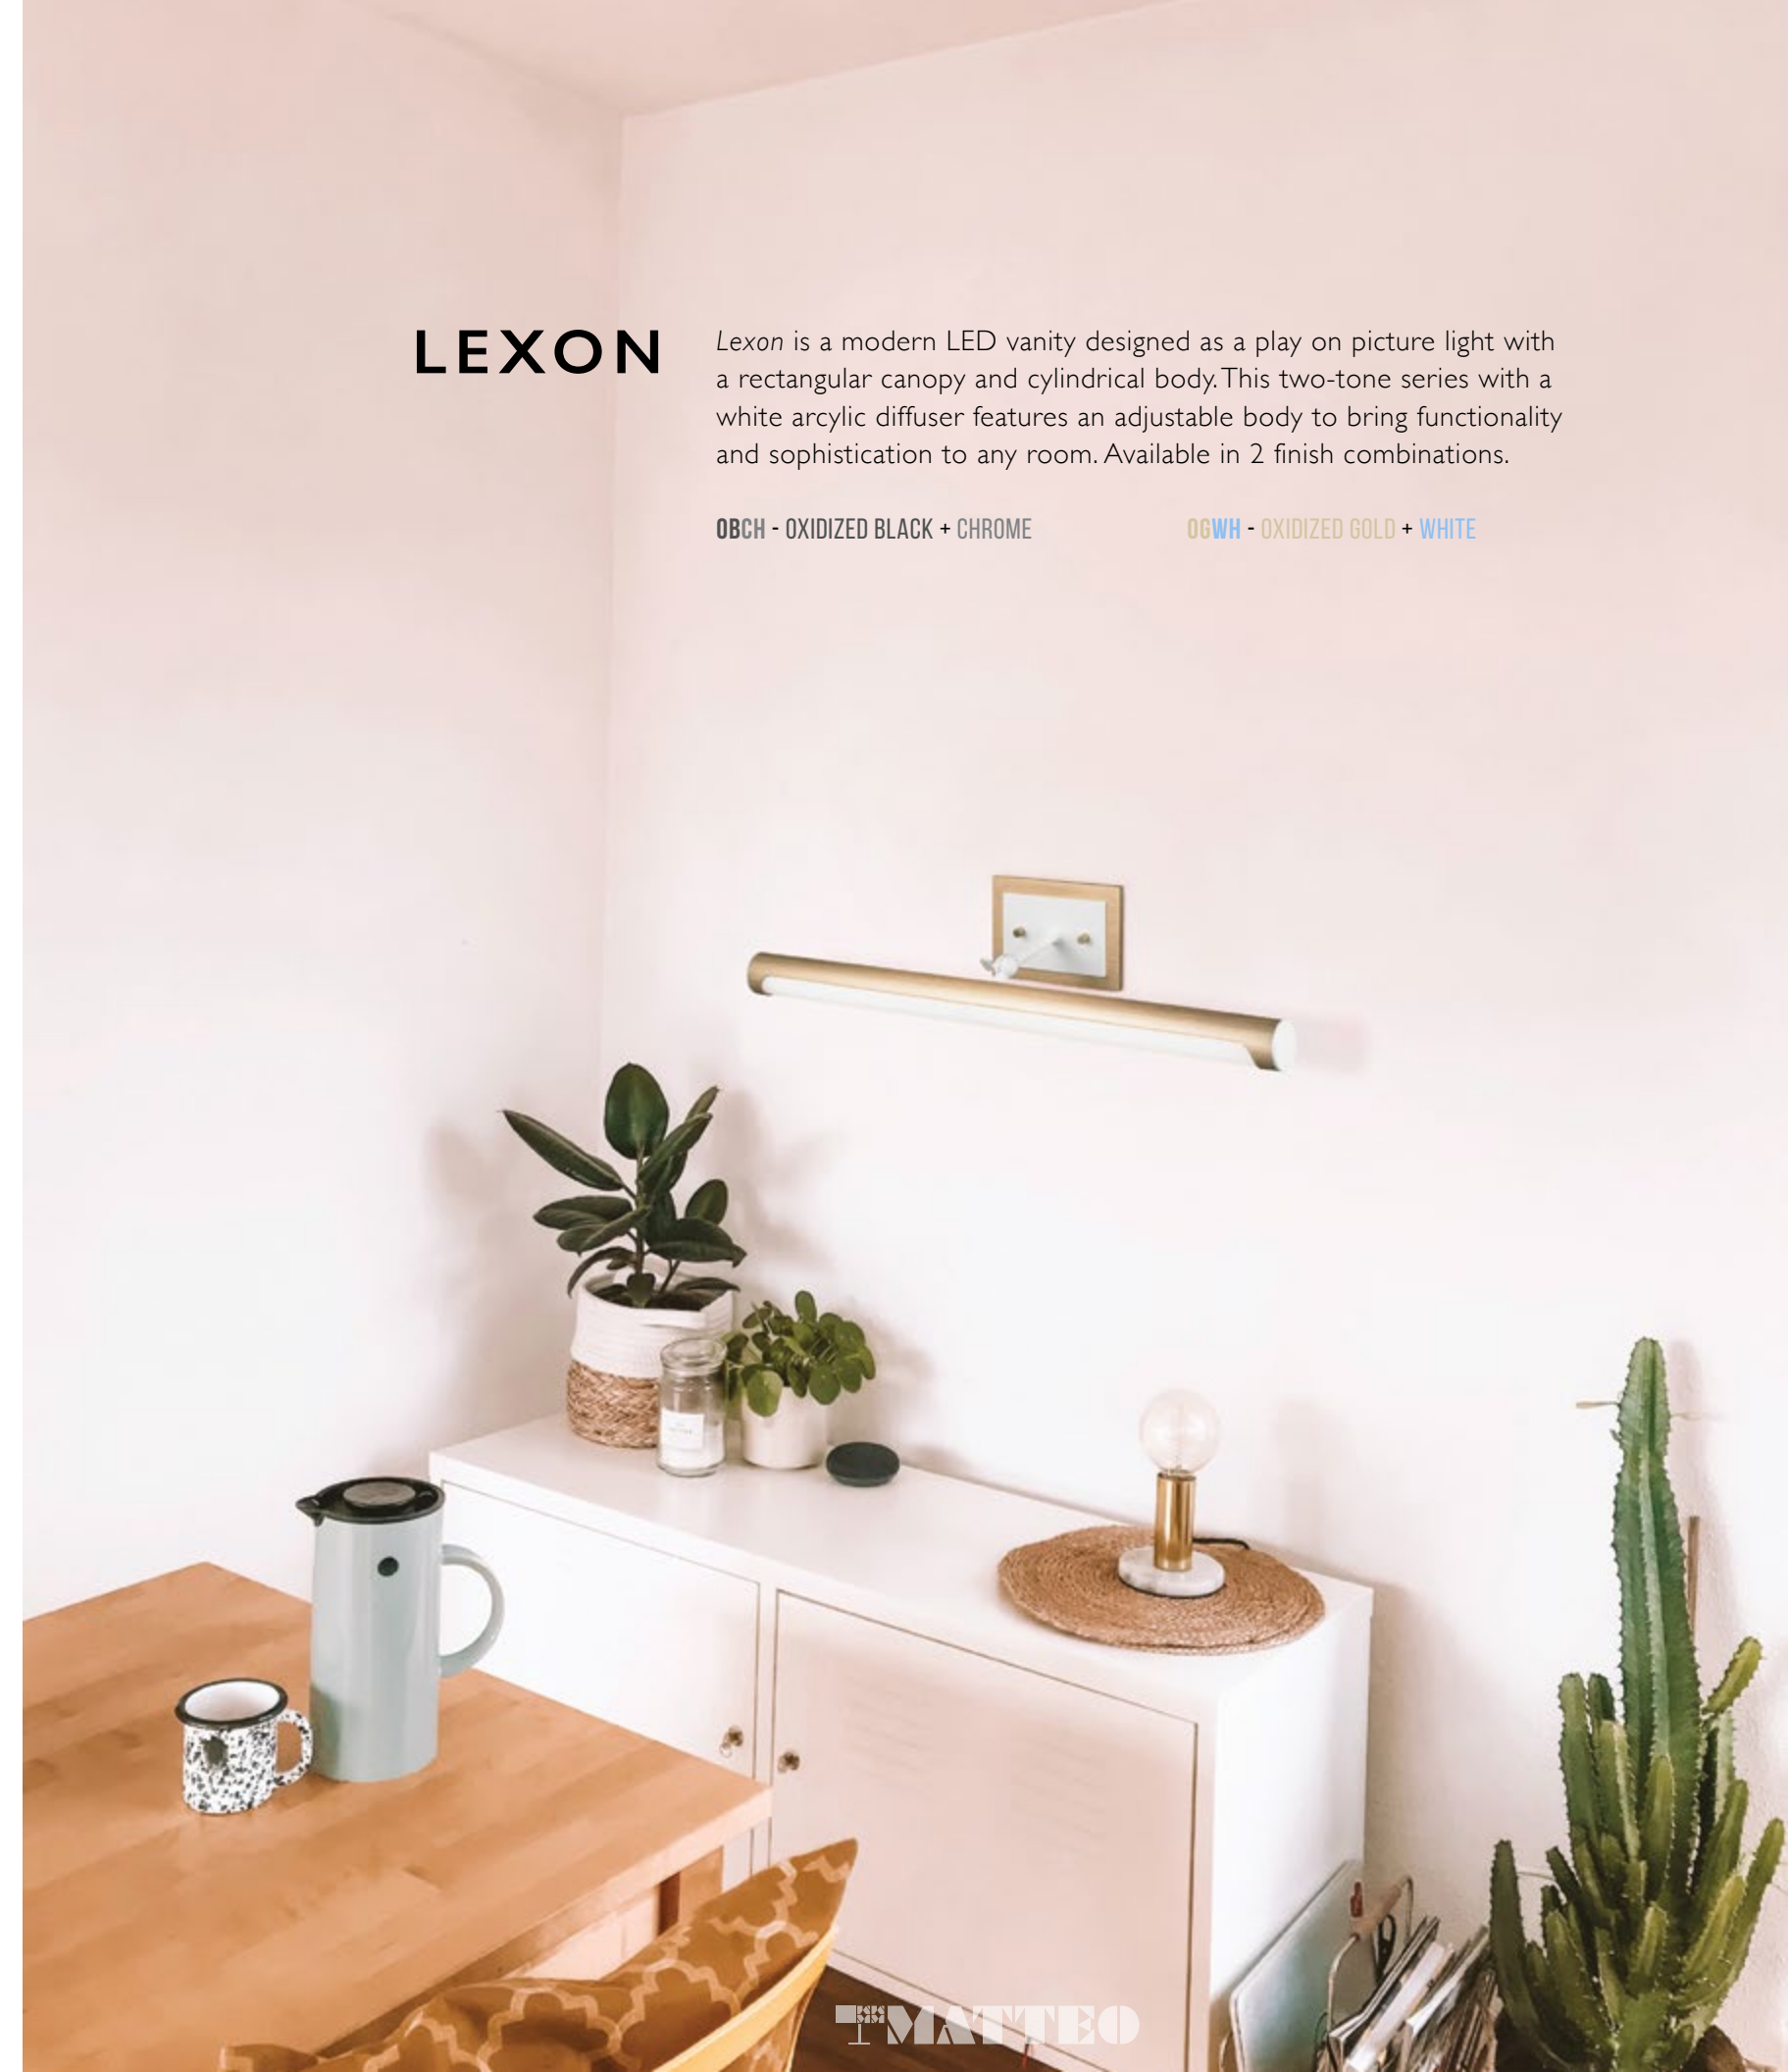

LEXON

Lexon is a modern LED vanity designed as a play on picture light with a rectangular canopy and cylindrical body. This two-tone series with a white acrylic diffuser features an adjustable body to bring functionality and sophistication to any room. Available in 2 finish combinations.

OBCH - OXIDIZED BLACK + CHROME

OGWH - OXIDIZED GOLD + WHITE