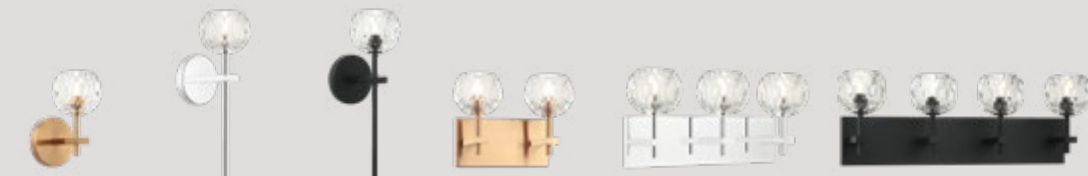

ROSA
P. 70-71

W61411AG

W61411CH

W61411MB

W61402AG

W61403CH

W61404MB

ROWAN
P. 209

SCACCHI
P. 249

OUTDOOR
LIGHTING

SCEPTER
P. 260