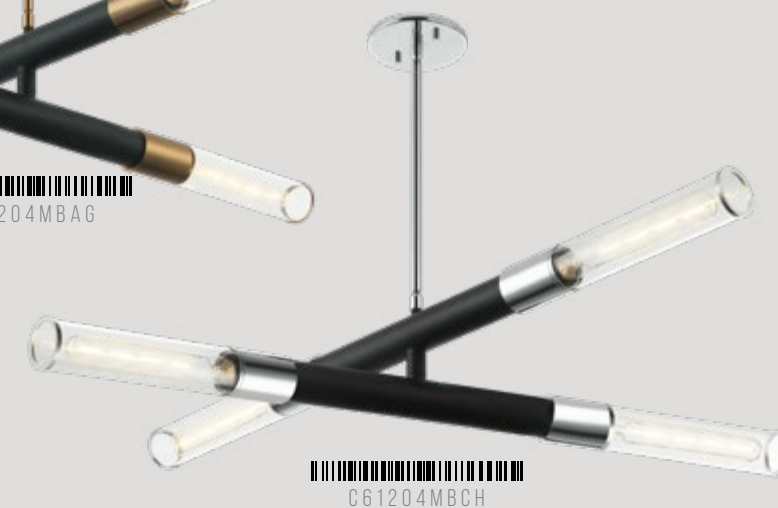

TUBO

A creative and decorative tubular style lighting design. The Tubo series is available in the form of pendant and wall sconce. The 2-tier and 3-tier pendant are rotatable. It includes an elegant thin canopy with 2 finish combinations paired with a Clear glass shade. The overall look is stylish and timeless, a perfect fit for any room.

MBAG - MATTE BLACK + AGED GOLD BRASS

MBCH - MATTE BLACK + CHROME

C61204MBAG/MBCH

Dimension. 35"W x 5 1/4"H
Lamping. 4x40W Medium Base-E26 120V
Canopy. Ø4 3/8" x 3/8"H
Rod / Wire. 42" (12"x3+6"x1) / 144" Max.

NEW 3-TIER

C61206MBAG/MBCH NEW

Dimension. 35"W x 8 3/8"H
Lamping. 6x40W Medium Base-E26 120V
Canopy. Ø4 3/8" x 3/8"H
Rod / Wire. 42" (12"x3+6"x1) / 144" Max.