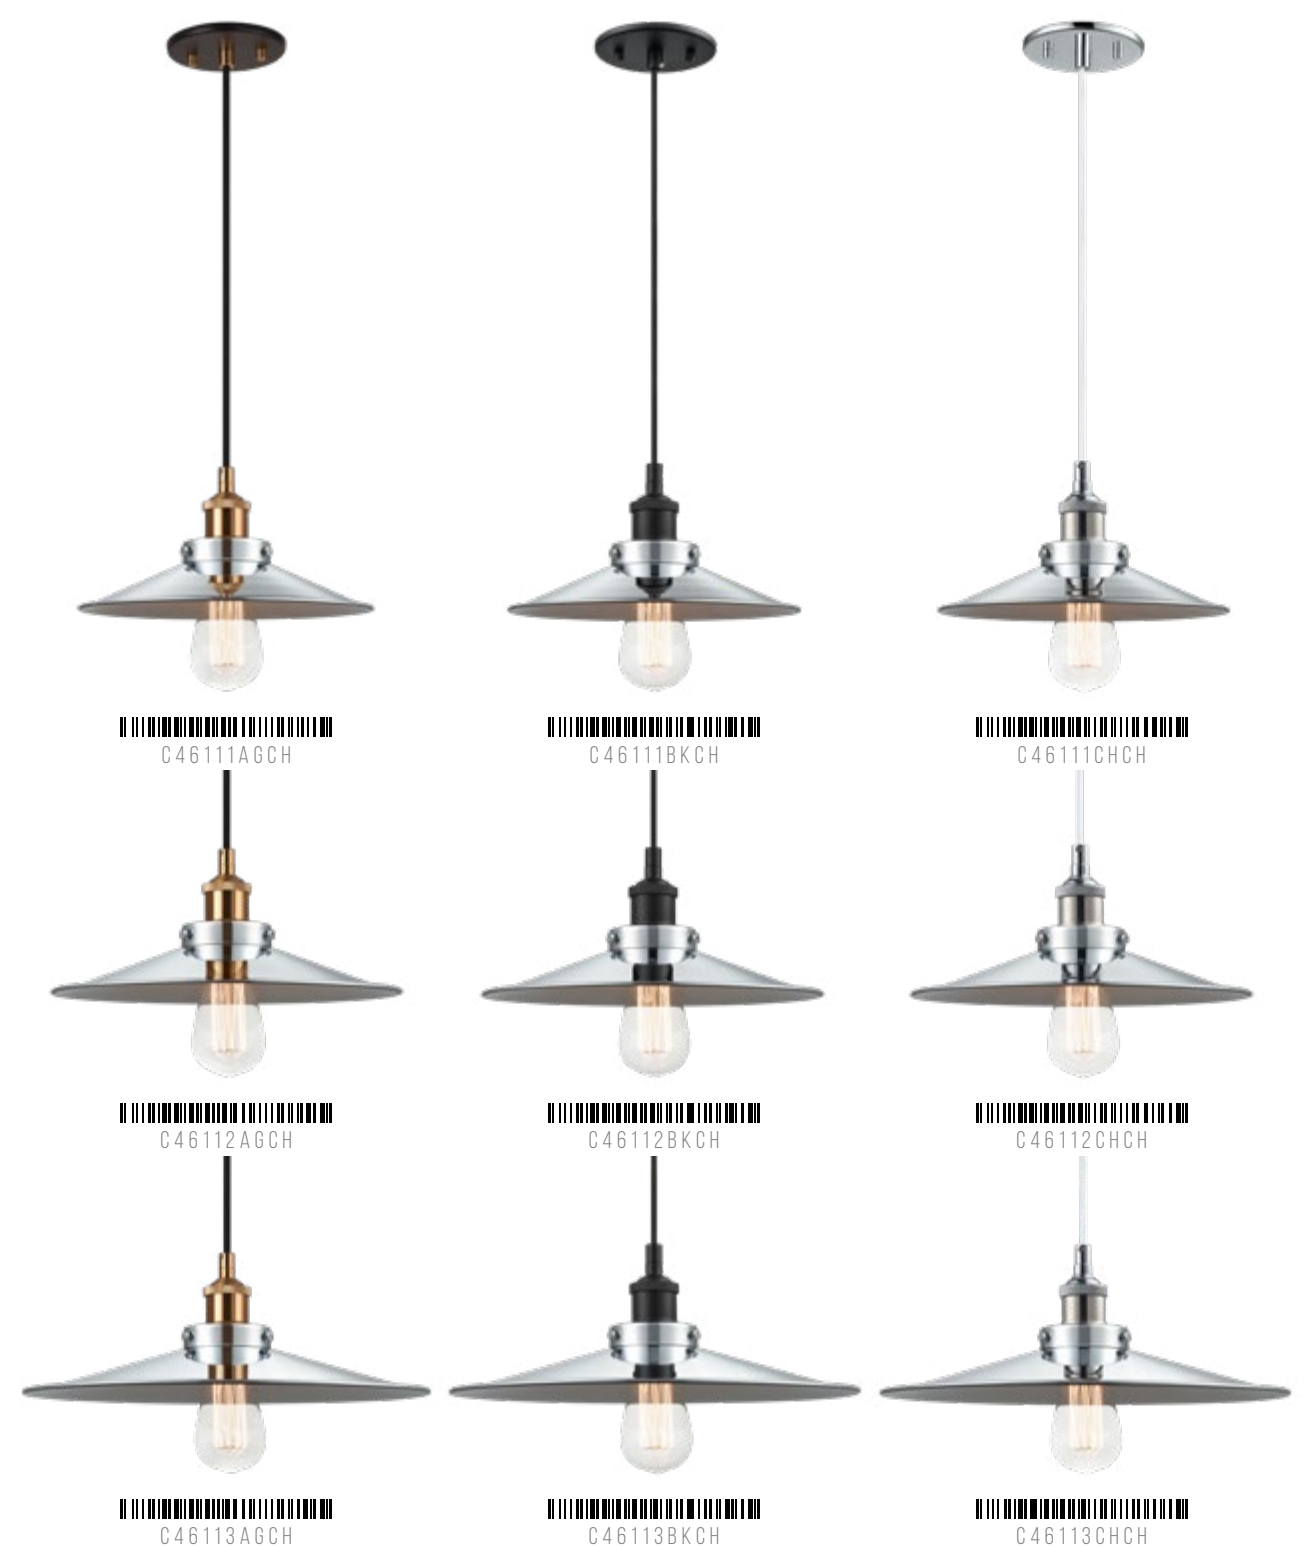

C46113XXXX

Dimension. Ø14" x 5 1/2"H
Lamping. 1x60W Medium Base-E26 120V
Canopy. Ø4 3/4" x 1/4"H
Wire. 144" Max.