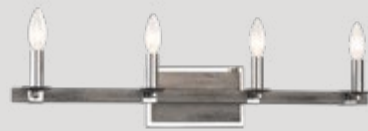

OUTDOOR LIGHTING

W75701MB

CORDOVE

P. 406-407

S07801WD

S07802WD

S07803WD

S07804WD