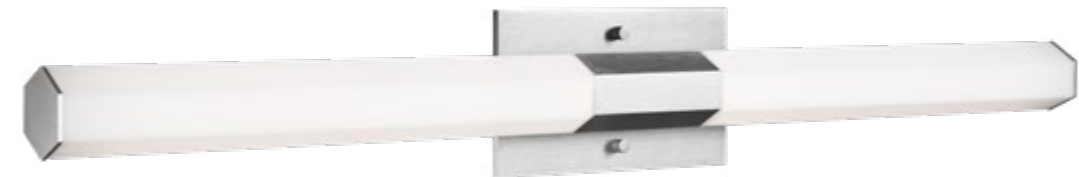

This modern drop pendant designed using a square tube has an industrial feel. When hung on its own or grouped, it will add a subtle design element. The Royce series comes in either an Aluminum or Oxidized Black finish with a black fabric cord. Both finishes are available in 2 sizes.

C79401AL/OB

Dimension. 1 7/8"L x 1 7/8"W x 16"H
Lamping. 1x4.5W LED Dimmable
Lumens(total/delivered). 400 / 260
Colour Temp / CRI. 3000K / 90
Canopy. Ø4 1/2" x 3/8"H
Wire. 144" Max.

C79411AL/OB

Dimension. 1 7/8"L x 1 7/8"W x 24"H
Lamping. 1x4.5W LED Dimmable
Lumens(total/delivered). 400 / 260
Colour Temp / CRI. 3000K / 90
Canopy. Ø4 1/2" x 3/8"H
Wire. 144" Max.

C79601AL/OB

Dimension. 2"L x 1 7/8"W x 16"H
Lamping. 1x4.5W LED Dimmable
Lumens(total/delivered). 400 / 260
Colour Temp / CRI. 3000K / 90
Canopy. Ø4 1/2" x 3/8"H
Wire. 144" Max.

C79611AL/OB

Dimension. 2"L x 1 7/8"W x 24"H
Lamping. 1x4.5W LED Dimmable
Lumens(total/delivered). 400 / 260
Colour Temp / CRI. 3000K / 90
Canopy. Ø4 1/2" x 3/8"H
Wire. 144" Max.

An industrial collection of minimalist pendants and vanities. Designed using a hexagonal tube, the Rowan collection comes in an Aluminum and Oxidized Black finish with a black fabric cord for pendants. Both finishes are available in 2 sizes for each collection.

W79634AL

W79623AL/OB

Dimension. 23 3/8"W x 4 3/8"H x 2"E
Lamping. 1x24W LED Dimmable
Lumens(total/delivered). 2400 / 1560
Colour Temp / CRI. 3000K / 90
Canopy. 8"W x 4 3/8"H x 1/4"E
H/CTR. 2 1/8" or 11 3/4"

W79634AL/OB

Dimension. 34"W x 4 3/8"H x 2"E
Lamping. 2x18W LED Dimmable
Lumens(total/delivered). 3600 / 2340
Colour Temp / CRI. 3000K / 90
Canopy. 8"W x 4 3/8"H x 1/4"E
H/CTR. 2 1/8" or 17"