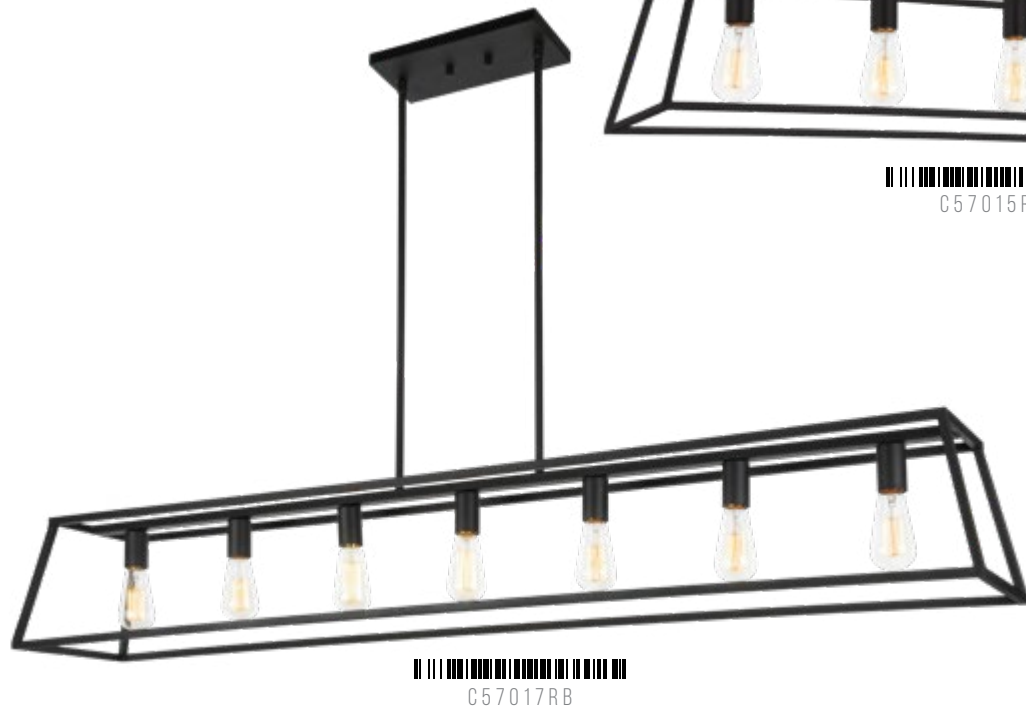

C57015RB

C57017RB

C57017RB

Dimension. 63 3/8"L x 10"W x 9 1/4"H
Lamping. 7x60W Medium Base-E26 120V
Canopy. 11 7/8"L x 4 3/4"W x 3/4"H
Rod* / Wire. 42" (12"x6 + 6"x2) / 144" Max.

*Minimum Rod Length. 6"