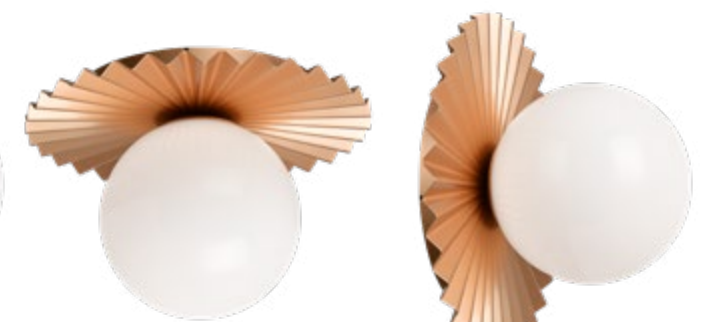

WX83111MGOP