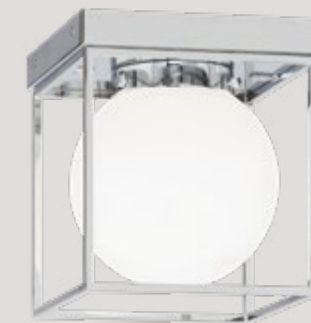

X03801CH

WALL SCONCE OPTION

X03801AG/BK/CH

Dimension. 7" L x 7" W x 7 3/4" H
Lamping. 1x60W Medium Base-E26 120V
Canopy. 7" L x 7" W x 1" H
Finish. Aged Gold Brass / Black / Chrome

X03804AG/BK/CH

Dimension. 15" L x 15" W x 7 3/4" H
Lamping. 4x60W Medium Base-E26 120V
Canopy. 15" L x 15" W x 1" H
Finish. Aged Gold Brass / Black / Chrome