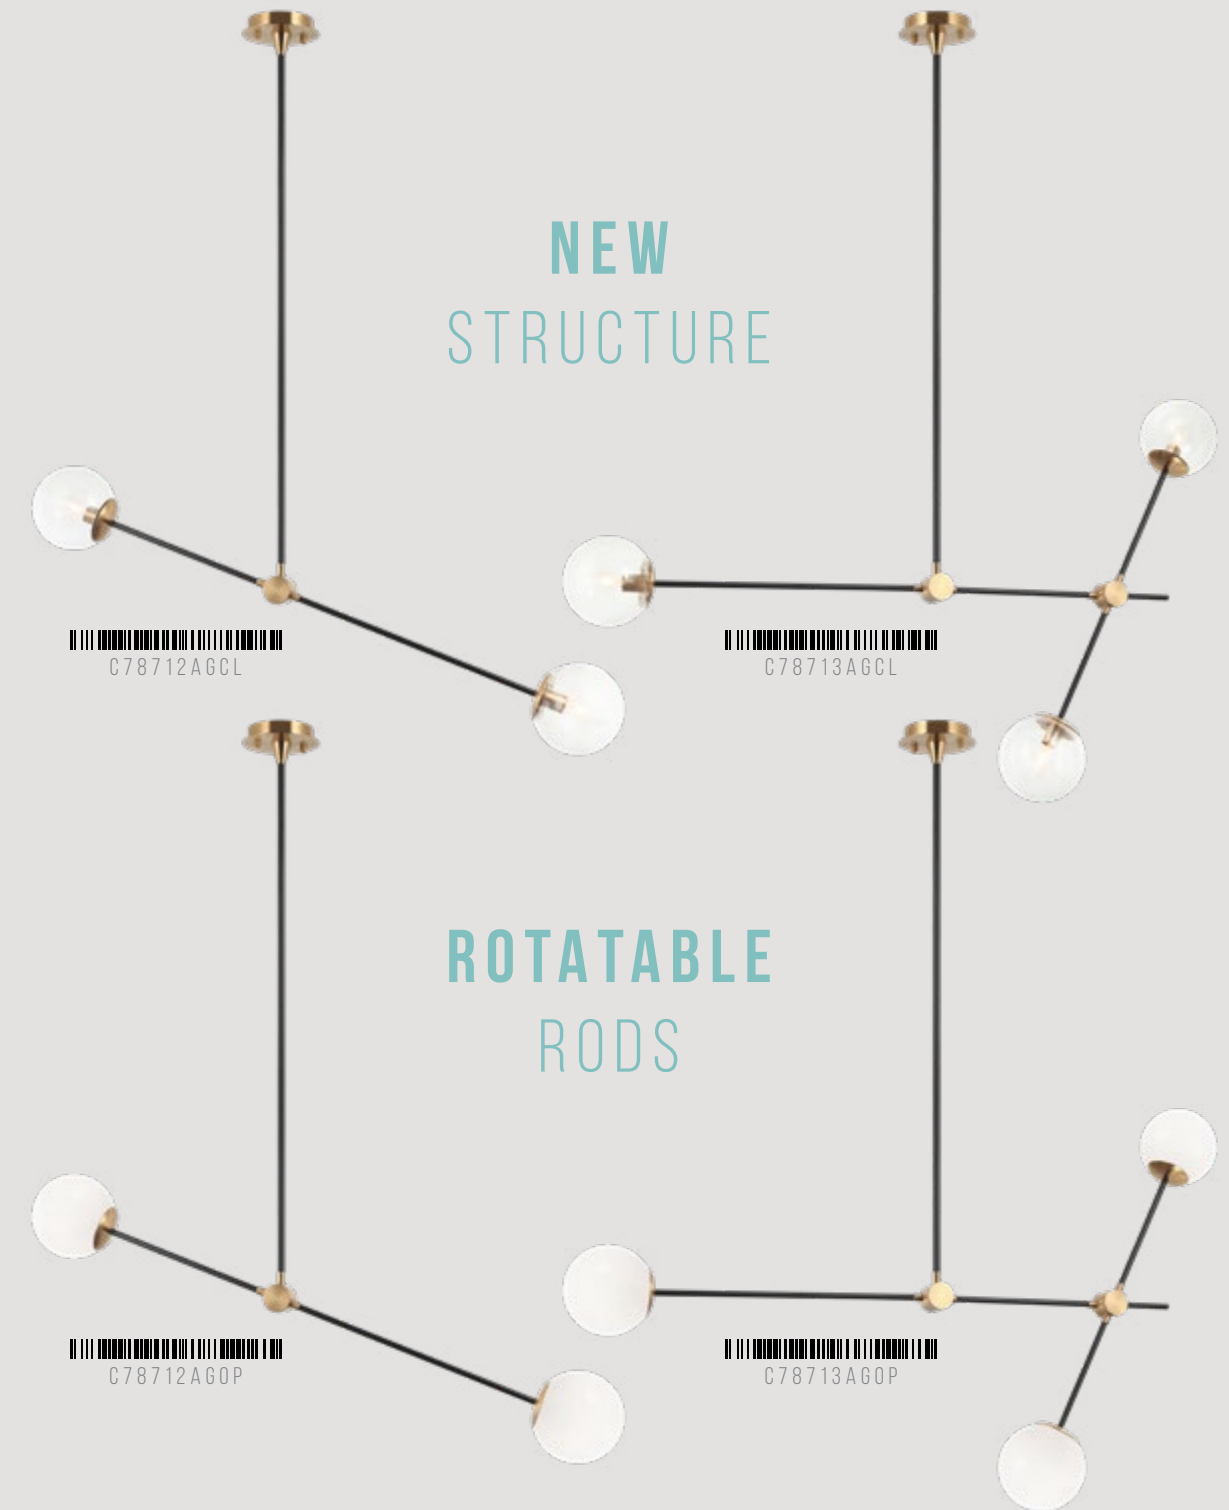

C78712AGCL/AGOP

Dimension. 34 1/8"L x Ø5 7/8" x 31 3/8"H
Lamping. 2x40W Candelabra Base-E12 120V
Canopy. Ø5 1/2" x 1"H
Rod / Wire. 42" (12"x3 + 6"x1) / 144" Max.

C78713AGCL/AGOP

Dimension. 49 7/8"L x Ø5 7/8" x 32 1/8"H
Lamping. 3x40W Candelabra Base-E12 120V
Canopy. Ø5 1/2" x 1"H
Rod / Wire. 42" (12"x3 + 6"x1) / 144" Max.