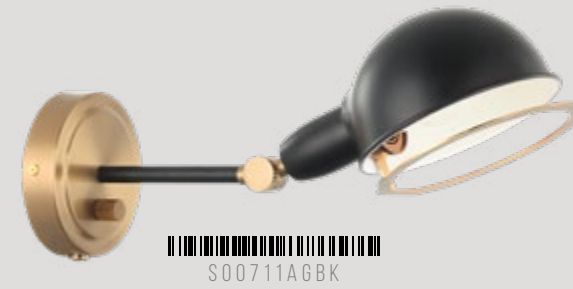

BLARE

A fun wall sconce series. Designed with a circle adjustable shade attached with a thin Aged Gold Brass detail. This is extended with an adjustable arm. Available in 2 finish combinations and 2 sizes.

AGBK - AGED GOLD BRASS + BLACK
AGWH - AGED GOLD BRASS + WHITE

S00711AGBK/AGWH

Overall Dimension. 5 7/8"W x 11 3/8"H x 15 3/4"E Max.
Shade Dimension. Ø5 7/8" x 3 1/2"H
Lamping. 1x40W Medium Base-E26 120V
Shade. Black / White
Canopy. Ø4 3/4" x 1 1/4"E
H/CTR. 2 3/8" to 9" (adjustable)