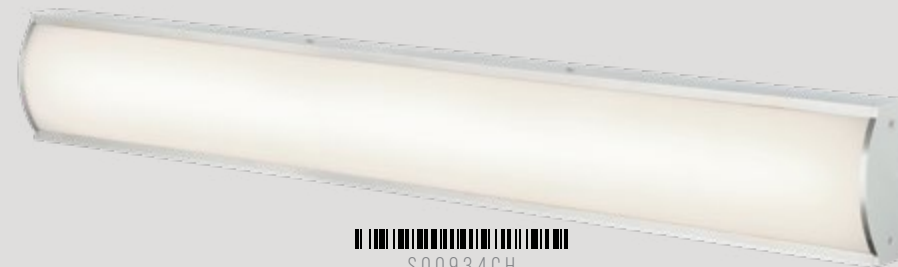

S00934CH

S00924CH/OB

Dimension. 23 5/8"W x 4 3/8"H x 1 7/8"E
Lamping. 1x24W LED Dimmable
Lumens(total/delivered). 2400 / 1800
Colour Temp / CRI. 3000K / 90
H/CTR. 2 1/8" or 11 7/8"

S00934CH/OB

Dimension. 33 1/2"W x 4 3/8"H x 1 7/8"E
Lamping. 2x16W LED Dimmable
Lumens(total/delivered). 3200 / 2400
Colour Temp / CRI. 3000K / 90
H/CTR. 2 1/8" or 16 3/4"

Magdele is a strikingly serene LED vanity series with a removable canopy. The soft coloured metal frames the LED centre, bringing tranquility to any room. Available in 2 sizes and 2 finishes: Aluminum and Oxidized Gold.

S01126AL

Dimension. 26"W x 4 3/8"H x 1 3/4"E
Lamping. 2x12W LED Dimmable
Lumens(total/delivered). 2400 / 1560
Colour Temp / CRI. 3000K / 90
Finish. Aluminum
Canopy. 8"W x 4 3/8"H x 1/4"E
H/CTR. 2 1/8" or 13"

S01126OG

Dimension. 26"W x 4 3/8"H x 1 3/4"E
Lamping. 2x12W LED Dimmable
Lumens(total/delivered). 2400 / 1560
Colour Temp / CRI. 3000K / 90
Finish. Oxidized Gold
Canopy. 8"W x 4 3/8"H x 1/4"E
H/CTR. 2 1/8" or 13"

S01135AL

Dimension. 35 3/8"W x 4 3/8"H x 1 3/4"E
Lamping. 2x16W LED Dimmable
Lumens(total/delivered). 3200 / 2080
Colour Temp / CRI. 3000K / 90
Finish. Aluminum
Canopy. 8"W x 4 3/8"H x 1/4"E
H/CTR. 2 1/8" or 17 3/4"

S01135OG

Dimension. 35 3/8"W x 4 3/8"H x 1 3/4"E
Lamping. 2x16W LED Dimmable
Lumens(total/delivered). 3200 / 2080
Colour Temp / CRI. 3000K / 90
Finish. Oxidized Gold
Canopy. 8"W x 4 3/8"H x 1/4"E
H/CTR. 2 1/8" or 17 3/4"