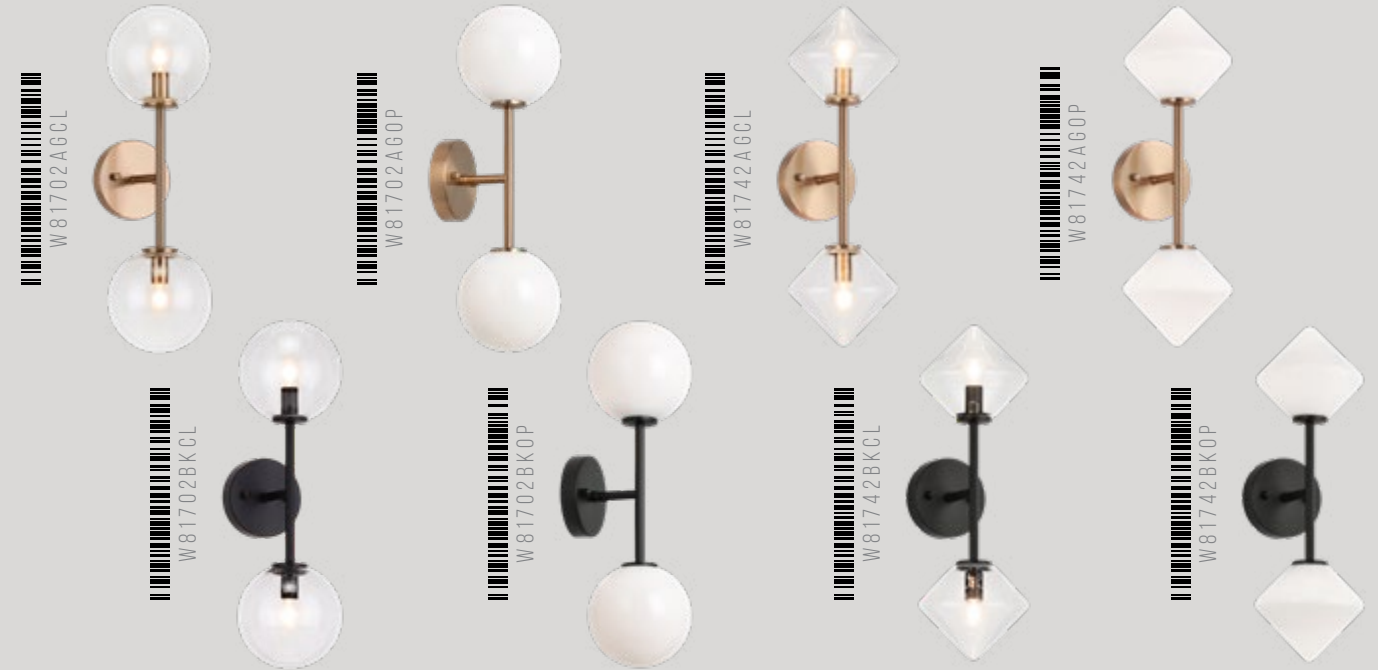

WALL SCONCES

W81702AGCL/AGOP/BKCL/BKOP

Dimension. 5 7/8"W x 19 7/8"H x 6 3/4"E
Lamping. 2x40W Candelabra Base-E12 120V
Canopy. Ø4 3/4" x 7/8"E
H/CTR. 10"

W81742AGCL/AGOP/BKCL/BKOP

Dimension. 6 1/4"W x 19 3/8"H x 6 7/8"E
Lamping. 2x40W Candelabra Base-E12 120V
Canopy. Ø4 3/4" x 7/8"E
H/CTR. 9 3/4"