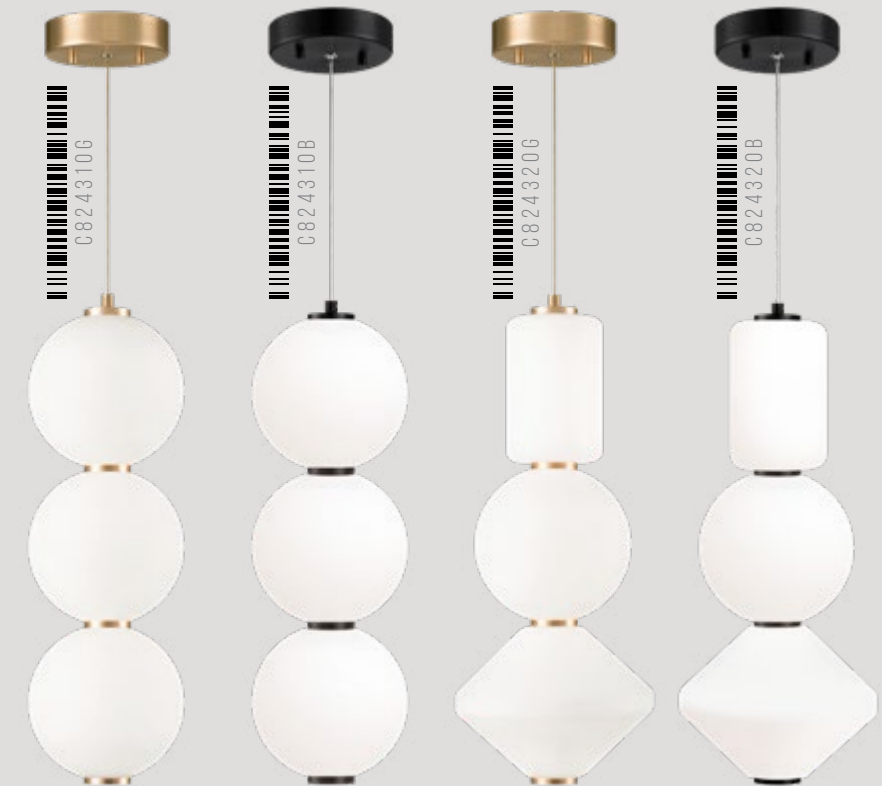

C824320B/0G

Dimension. Ø8" x 19 5/8"H
Lamping. 1x18W LED Dimmable
Lumens(total/delivered). 1620 / 1053
Colour Temp / CRI. 3000K / 90
Canopy. Ø5 1/8" x 1 3/8"H
Wire. 144" Max.