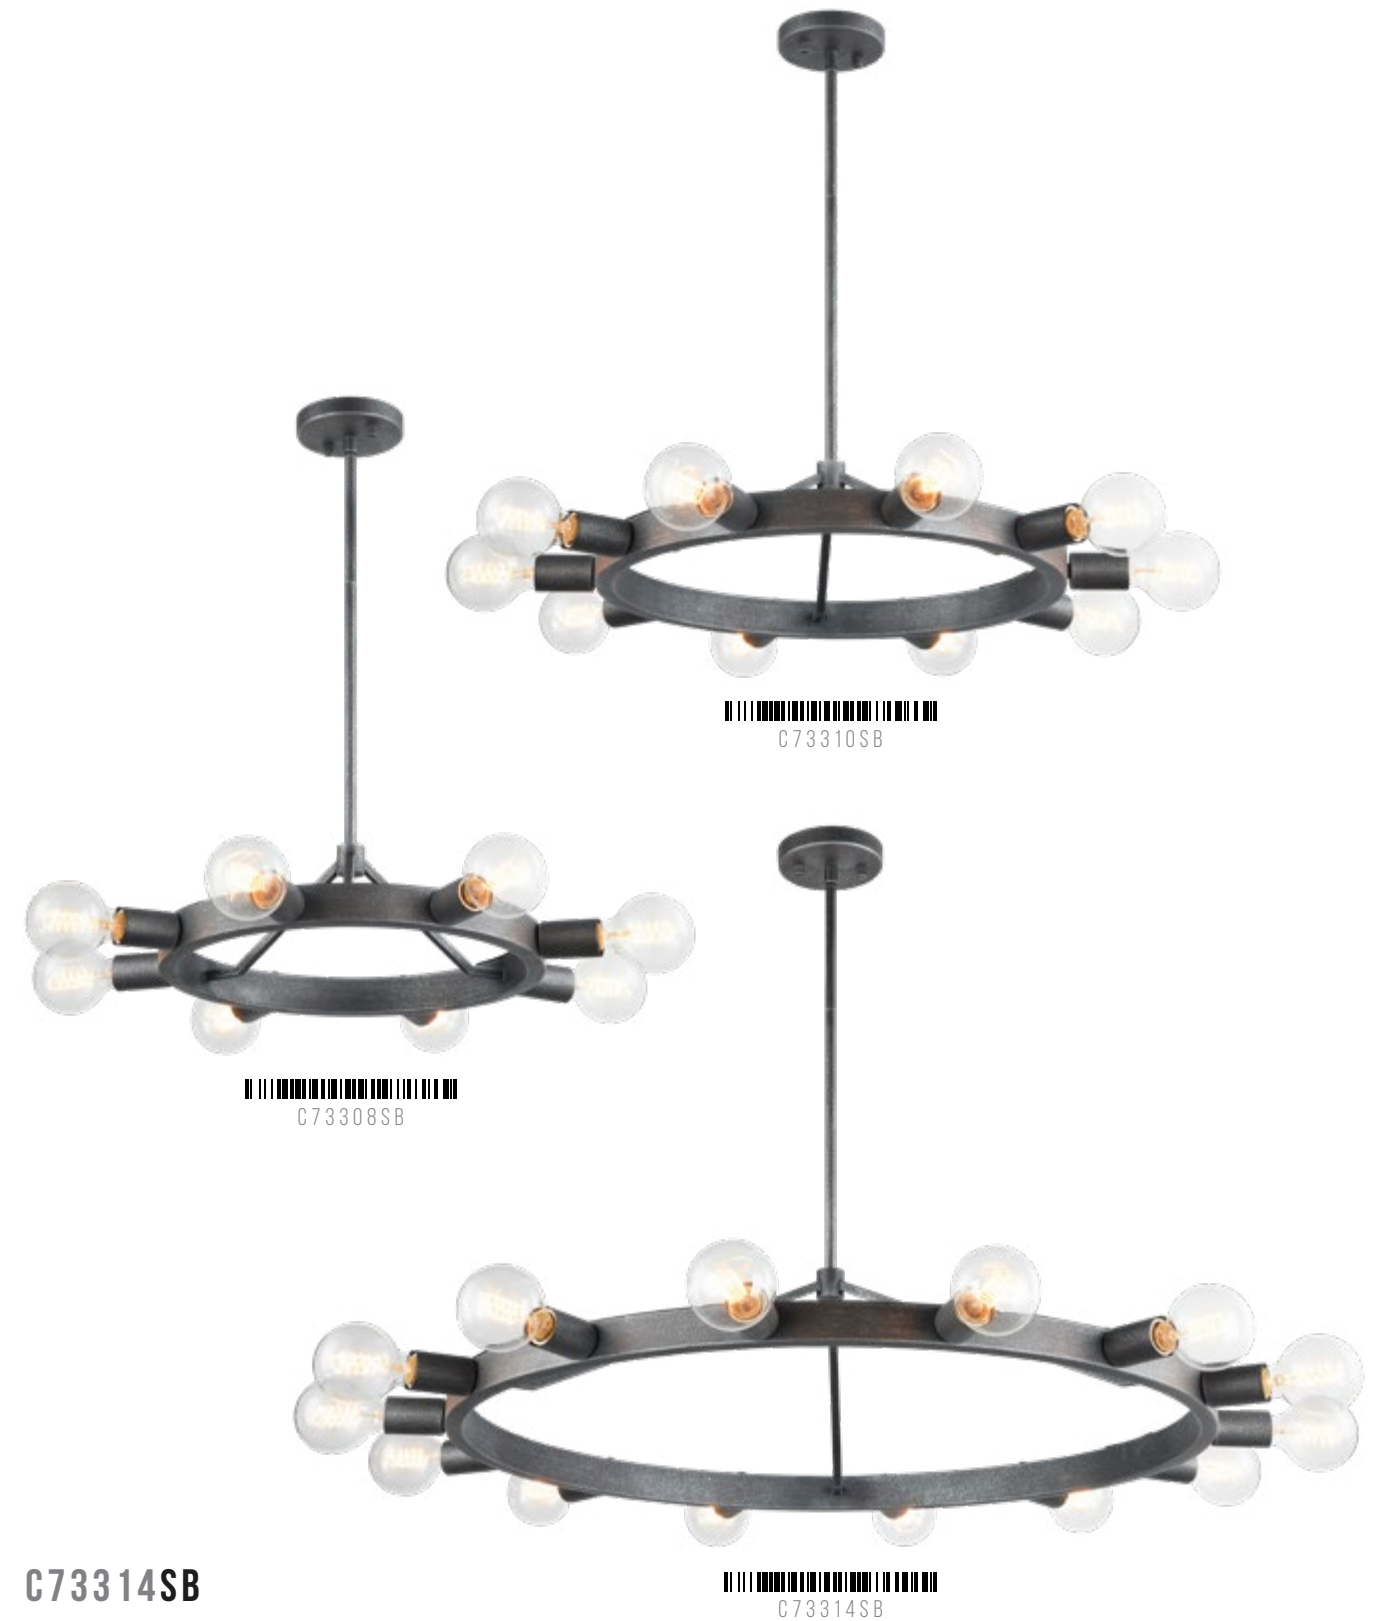

C73314SB

Dimension. 36 3/4"W x 7 1/2"H
 Lamping. 14x60W Medium Base-E26 120V
 Canopy. Ø4 3/4" x 3/4"H
 Rod / Wire. 42" (12"x3+6"x1) / 144" Max.

ODYSSEY

Odyssey is a two-toned series composed with thin rings of Aged Gold Brass and thicker Black contrasting rings. This collection is available in both ceiling lights and wall sconces. Each of the *Odyssey* pieces will present any room with a sophisticated and distinctive look.