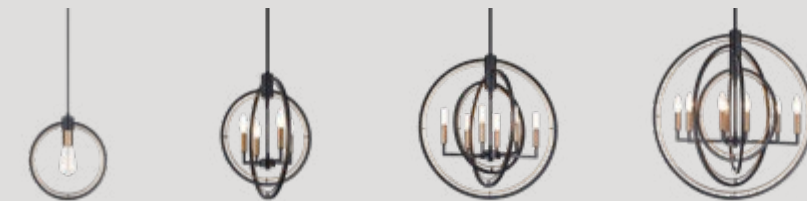

ODYSSEY

P. 130-133

C78601BK C78604BK C78606BK C78608BK