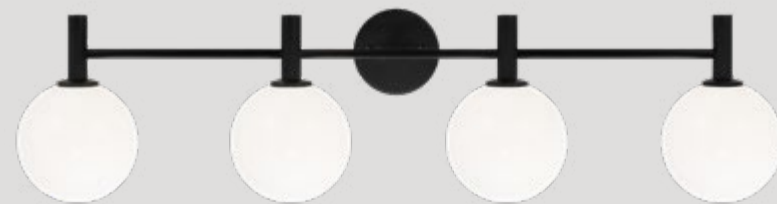

S06004BKOP

S06003AGCL/AGOP/BKCL/BKOP

Dimension. 26"W x 9 5/8"H x 8"E
Lamping. 3x40W Candelabra Base-E12 120V
Canopy. Ø4 3/4" x 1"E
H/CTR. 7 1/4" or 2 3/8"

S06004AGCL/AGOP/BKCL/BKOP

Dimension. 36"W x 9 5/8"H x 8"E
Lamping. 4x40W Candelabra Base-E12 120V
Canopy. Ø4 3/4" x 1"E
H/CTR. 7 1/4" or 2 3/8"