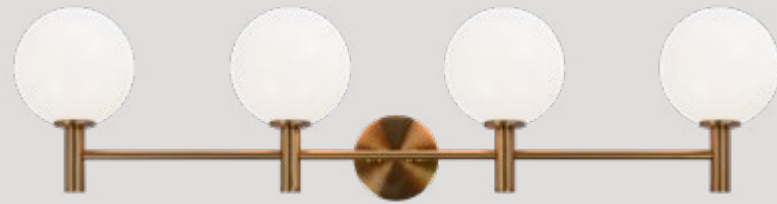

S06004AGOP