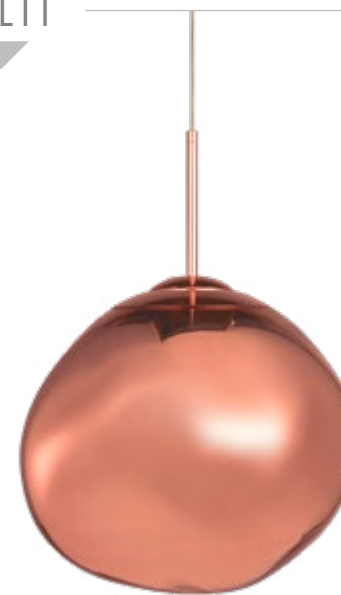

GALACTIC

A one of a kind series that incorporates bold cosmic elements. The Galactic series is available in a Copper or Smoked shade and 2 sizes. Both finishes offer a vibrant design of marbling as the light shines through the acrylic. A stunning statement piece.

CP - COPPER SHADE WITH CLEAR CORD

SM - SMOKE SHADE WITH CLEAR CORD

C76801CP/SM

Dimension. 12"W x 11 1/2"H
Lamping. 1x10W LED Medium Base-E26 120V
Canopy. Ø4 3/4" x 7/8"H
Cord Colour. Clear
Wire. 144" Max.

C76803CP/SM

Dimension. 16"W x 14 1/2"H
Lamping. 1x10W LED Medium Base-E26 120V
Canopy. Ø4 3/4" x 7/8"H
Cord Colour. Clear
Wire. 144" Max.