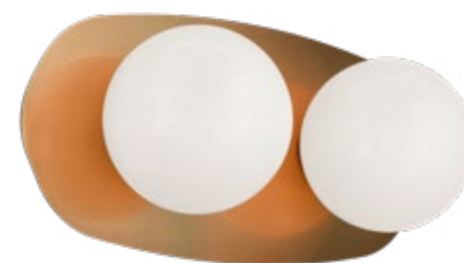

RAZZ

An 80's inspired design collection. The unusual and unique shape of the canopy is highlighted by the bold contrast of the Opal glass. Razz is a versatile collection - Truly a statement piece. Available in vanity and flush mount.

AG - AGED GOLD BRASS   OP - OPAL GLASS

WALL/VANITY + FLUSH MOUNTS

S15701AGOP

Dimension. 6 3/8"W x 7 1/2"H x 6 1/8"E
Lamping. 1x40W Candelabra Base-E12 120V
Canopy. Ø4 3/4" x 7/8"E
H/CTR. 3 5/8"

X15701AGOP

Dimension. 7 1/2"L x 6 3/8"W x 6 1/8"H
Lamping. 1x40W Candelabra Base-E12 120V
Canopy. Ø4 3/4" x 7/8"H
Shade. Opal Glass

S15711AGOP

Dimension. 7 1/8"W x 7 1/2"H x 8 1/8"E
Lamping. 1x40W Candelabra Base-E12 120V
Canopy. Ø4 3/4" x 7/8"E
H/CTR. 3 5/8"

X15711AGOP

Dimension. 7 1/2"L x 7 1/8"W x 8 1/8"H
Lamping. 1x40W Candelabra Base-E12 120V
Canopy. Ø4 3/4" x 7/8"H
Shade. Opal Glass

S15702AGOP

Dimension. 14 3/4"W x 6 3/4"H x 6 1/8"E
Lamping. 2x40W Candelabra Base-E12 120V
Canopy. 11"W x 4 3/8"H x 7/8"E
H/CTR. 3 3/8"

S15704AGOP

Dimension. 28 1/8"W x 7 3/8"H x 6 1/8"E
Lamping. 4x40W Candelabra Base-E12 120V
Canopy. 24"W x 4 3/8"H x 7/8"E
H/CTR. 3 5/8"

S15703AGOP

Dimension. 21 3/8"W x 7 1/8"H x 6 1/8"E
Lamping. 3x40W Candelabra Base-E12 120V
Canopy. 17"W x 4 3/8"H x 7/8"E
H/CTR. 3 1/2"

X15713AGOP

Dimension. 15 3/8"L x 12 3/4"W x 8 1/8"H
Lamping. 3x40W Candelabra Base-E12 120V
Canopy. Ø10" x 7/8"H
Shade. Opal Glass