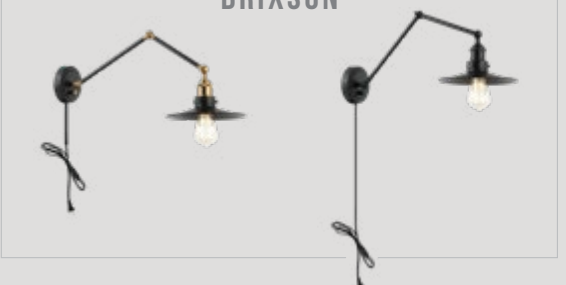

BRIXSON

For more information
please contact customer service.

1.844.628.8368
info@matteolighting.com