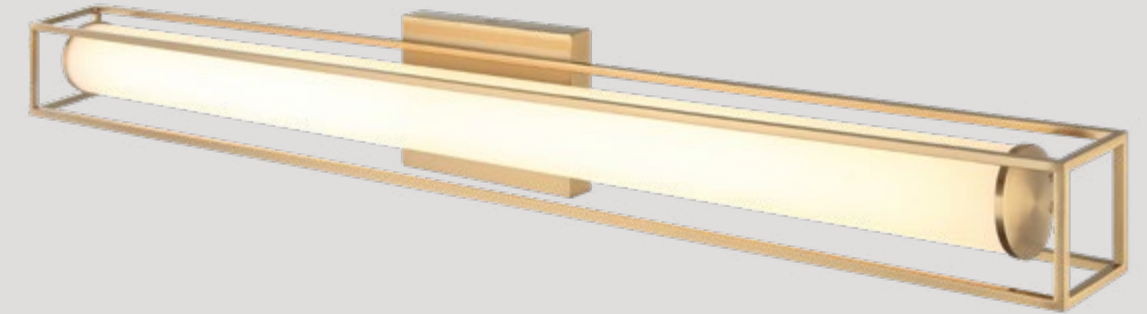

S02335AG

FLANNIGAN

The Flannigan wall vanity series, available in 2 sizes. The LED cylinder tube is surrounded by a metal frame in Aged Gold Brass or Matte Black finish for a very striking polished look.

AG - AGED GOLD BRASS

MB - MATTE BLACK

S02320AG/MB

Dimension. 19 3/4"W x 4 3/8"H x 3 5/8"E
Lamping. 1x16W LED Dimmable
Lumens(total/delivered). 1600 / 1200
Colour Temp / CRI. 3000K / 90
Canopy. 4 3/8"W x 4 3/8"H x 3/4"E
H/CTR. 2 1/8" or 9 7/8"

S02335AG/MB

Dimension. 35 3/8"W x 4 3/8"H x 3 5/8"E
Lamping. 2x16W LED Dimmable
Lumens(total/delivered). 3200 / 2400
Colour Temp / CRI. 3000K / 90
Canopy. 4 3/8"W x 4 3/8"H x 3/4"E
H/CTR. 2 1/8" or 17 3/4"