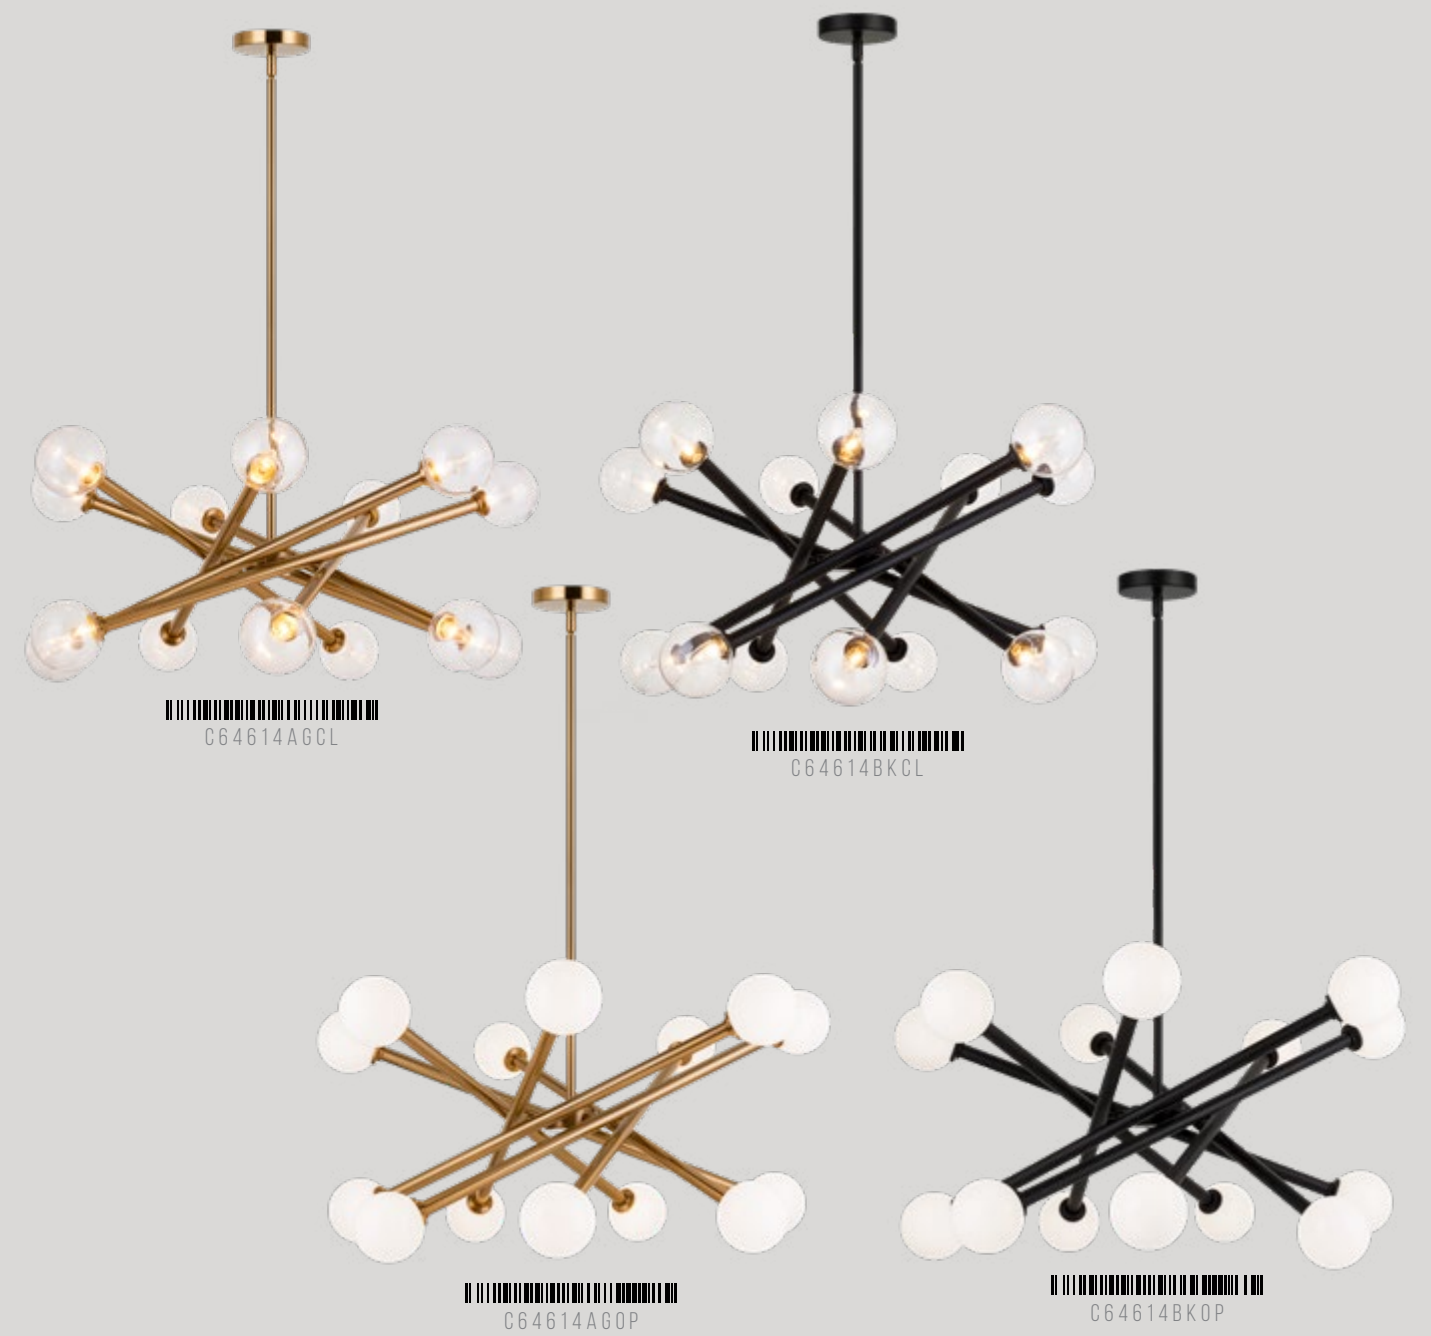

C64614AGCL/AGOP/BKCL/BKOP

Dimension. Ø34 3/4" x 19 7/8"H
Lamping. 14x40W Candelabra Base-E12 120V
Canopy. Ø4 3/4" x 7/8"H
Rod / Wire. 42" (12"x3 + 6"x1) / 144" Max.