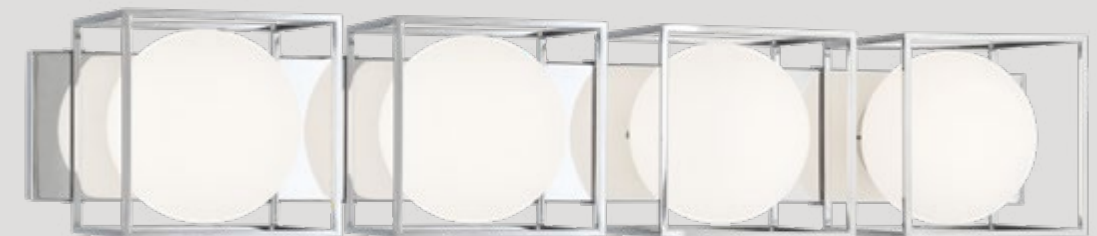

S03804CH

S03804AG/BK/CH

Dimension. 34 7/8"W x 6 3/4"H x 7 3/4"E
Lamping. 4x60W Medium Base-E26 120V
Finish. Aged Gold Brass / Black / Chrome
Canopy. 34 7/8"W x 4 3/4"H x 1"E
H/CTR. 3 3/8"