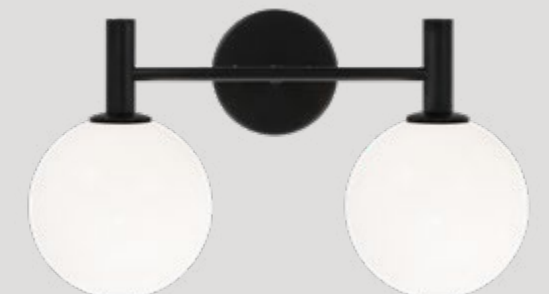

S06002BKOP