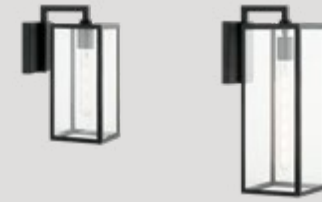

CAMBER
P. 356-357

**OUTDOOR
LIGHTING**

S10101MB

S10102MB

CANDELA
P. 350-351

NEW

S04901AGCL

S04902CHOP