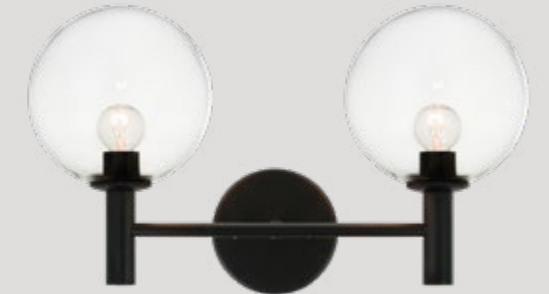

S06002BKCL

S06001AGCL/AGOP/BKCL/BKOP

Dimension. 5 7/8"W x 9 5/8"H x 8"E
Lamping. 1x40W Candelabra Base-E12 120V
Canopy. Ø4 3/4" x 1"E
H/CTR. 7 1/4" or 2 3/8"

S06002AGCL/AGOP/BKCL/BKOP

Dimension. 17"W x 9 5/8"H x 8"E
Lamping. 2x40W Candelabra Base-E12 120V
Canopy. Ø4 3/4" x 1"E
H/CTR. 7 1/4" or 2 3/8"