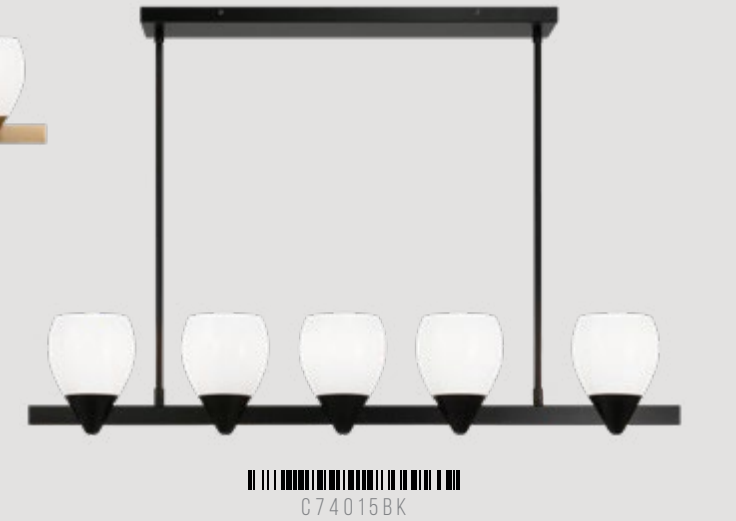

C74015AG/BK

Dimension. 40 1/2"L x 5 3/8"W x 10 5/8"H
Lamping. 5x40W Candelabra Base-E12 120V
Canopy. 26"L x 4 1/2"W x 1"H
Rod / Wire. 42" (12"x6 + 6"x2) / 144" Max.