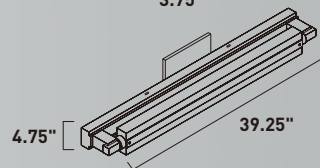

PIVOT LED

- Lens details: Metal strip on lens
- ADA Approved
- 3000K Color Temperature
- Suitable for Damp locations

E32372-18PC
Wall Sconce
A

E32373-18PC
Wall Sconce
B

	ITEM #	FINISH	LAMPING	DIMENSION	HCO	CRI	LUMENS	Additional Information
A	E32372	18PC	27W PCB LED 3000K (Incl.)	27.25"W x 4.75"H x 3.75"Ext.	1"	90	1890	Lights rotate a 359°   
B	E32373	18PC	38W PCB LED 3000K (Incl.)	39.25"W x 4.75"H x 3.75"Ext.	1"	90	2660	Lights rotate a 359°   