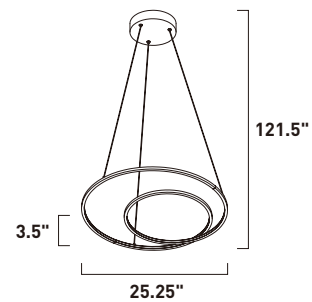

ITEM #	FINISH	LAMPING	DIMENSION	LUMENS			Additional Information
				CRI	INIT.	DEL.	
A E21325	MS	55W LED 3000K (Integrated)	25.25"W x 3.5"H x 121.5"OAH	80	3850	2170	

Finish: Matte Silver (MS)