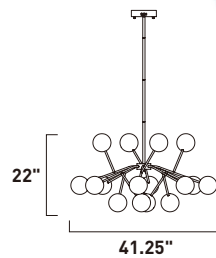

E24286-24BZ, -24PC
Pendant
B