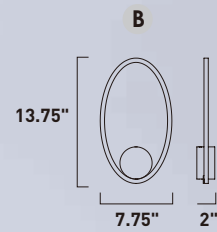

Finish: Matte White (MW)

PHASE

- Intersecting metal forms
- 3000K Color Temperature
- CRI 80
- Dimmable with Triac dimmers

E21428-MW
Floor Lamp

E21420-MW
Wall Sconce

	ITEM #	FINISH	LAMPING	DIMENSION	LUMENS			Additional Information	
					HCO	CRI	INIT. DEL.		
A	E21428	MW	53W LED 3000K (Integrated)	15"W x 55.75"H		80	3710	2690	LED
B	E21420	MW	11W LED 3000K (Integrated)	7.75"W x 13.75"H x 2"Ext.	11.25"	80	770	510	LED