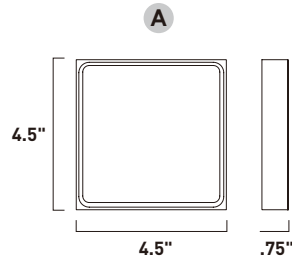

E41329-SA, WT
Outdoor Wall Sconce