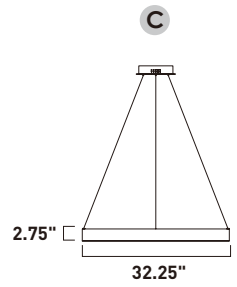

E24297-AL, -COF, -SC
Pendant

ITEM #	FINISH	LAMPING	DIMENSION	CRI	LUMENS	Additional Information
A	E24296 AL, COF, SC	64.8W LED 3000K (Integrated)	24.5"W x 2.75"H x 126.5"OAH	80+	4536	
B	E24295 AL, COF, SC	43.2W LED 3000K (Integrated)	16.5"W x 2.75"H x 126.5"OAH	80+	3024	
C	E24297 AL, COF, SC	86.4W LED 3000K (Integrated)	32.25"W x 2.75"H x 126.5"OAH	80+	6048	

Finish options: Brushed Aluminum (AL) Coffee (COF) Brushed Copper (SC)