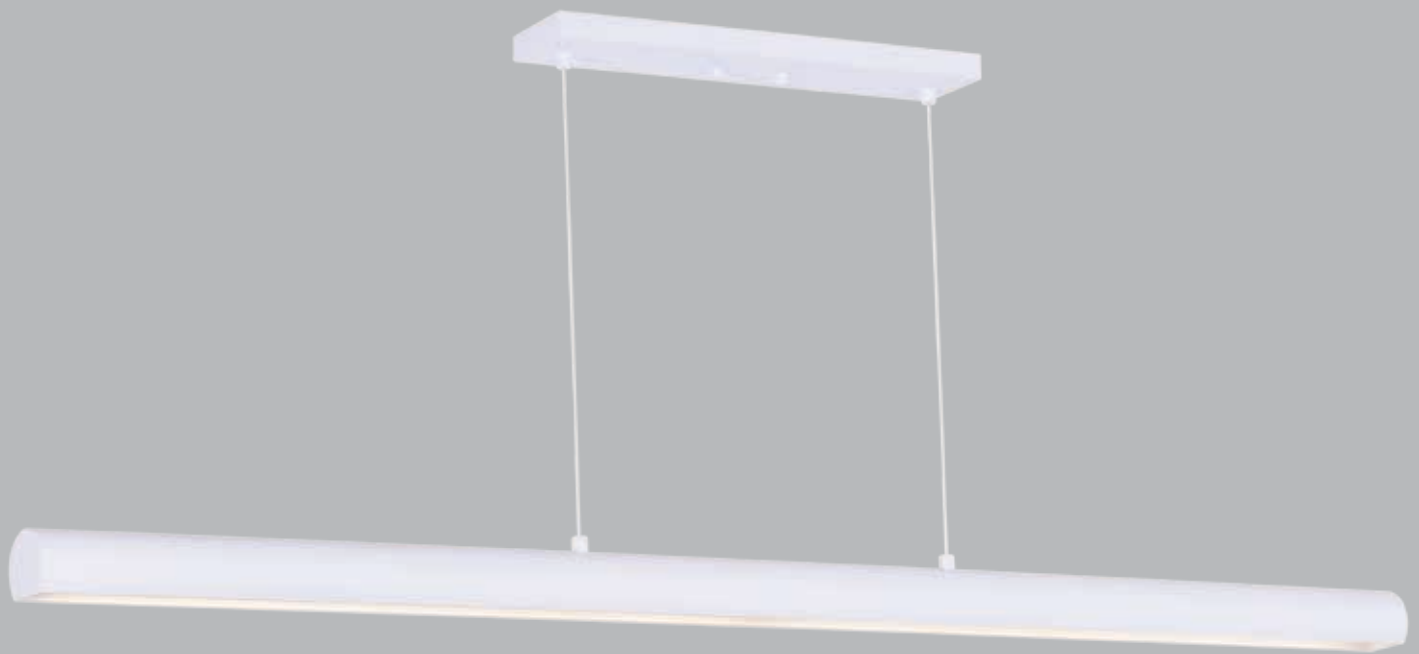

E41468-SA, WT
Pendant
B