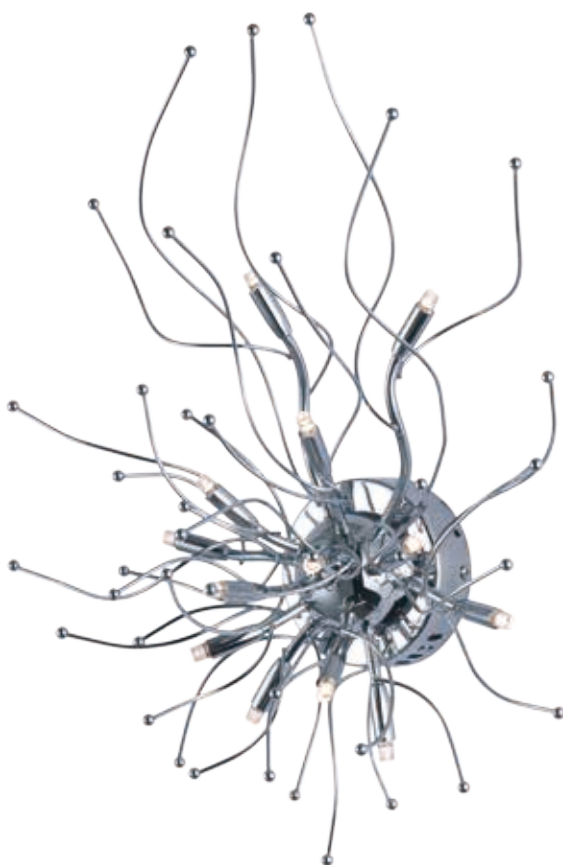

B

C

	ITEM #	FINISH	LAMPING	DIMENSION	HCO	CRI	LUMENS	Additional Information
B	E24670	PC	24W LED G4 3000K (Incl.)	26.5"W x 11"H		80+	5390	LED
C	E24672	PC	15.6W LED G4 3000K (Incl.)	17"W x 20"H x 8"Ext.	13.75"	80+	5390	LED

Finish: Polished Chrome (PC)