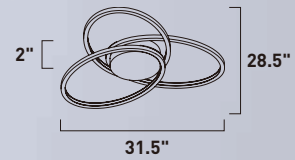

Finish: Matte White (MW)

• Flush Mount Option

E21422-MW
Wall/Flush Mount

C

E21423-MW
Flush Mount

D

	ITEM #	FINISH	LAMPING	DIMENSION	LUMENS			Additional Information
					HCO	CRI	INIT. DEL.	
C	E21422	MW	48W LED 3000K (Integrated)	21.5"W x 19.5"H x 2"Ext.	9.75"	80	3360 1710	LED
D	E21423	MW	68W LED 3000K (Integrated)	31.5"L x 28.5"W x 2"H		80	4760 2670	LED