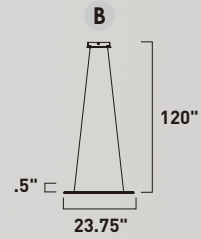

E22654-11MS
Pendant

C