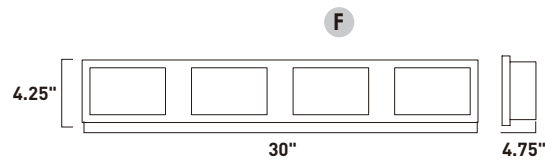

Finish: Crystalline (160) Coffee (COF) Polished Chrome (PC)

E24461-160COF, -160PC
Wall Mount

E24463-160COF, -160PC
Wall Mount

E24464-160COF, -160PC
Wall Mount

ITEM #	FINISH	LAMPING	DIMENSION	HCO	CRI	LUMENS	Additional Information
D	E24461 160COF, 160PC	7.2W LED 3000K (Integrated)	4.75"W x 7"H x 3.25"Ext.	3.5"	80+	504	
E	E24463 160COF, 160PC	21.6W LED 3000K (Integrated)	22.25"W x 4.25"H x 4.75"Ext.	2.25"	80+	1512	
F	E24464 160COF, 160PC	28.8W LED 3000K (Integrated)	30"W x 4.25"H x 4.75"Ext.	2.25"	80+	2016	