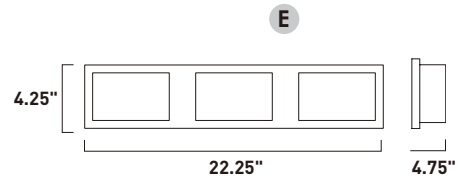

Finish: Crystalline (160) Coffee (COF) Polished Chrome (PC)

E24461-160COF, -160PC
Wall Mount

E24463-160COF, -160PC
Wall Mount

E24464-160COF, -160PC
Wall Mount

ITEM #	FINISH	LAMPING	DIMENSION	HCO	CRI	LUMENS	Additional Information
D	E24461 160COF, 160PC	7.2W LED 3000K (Integrated)	4.75"W x 7"H x 3.25"Ext.	3.5"	80+	504	
E	E24463 160COF, 160PC	21.6W LED 3000K (Integrated)	22.25"W x 4.25"H x 4.75"Ext.	2.25"	80+	1512	
F	E24464 160COF, 160PC	28.8W LED 3000K (Integrated)	30"W x 4.25"H x 4.75"Ext.	2.25"	80+	2016	