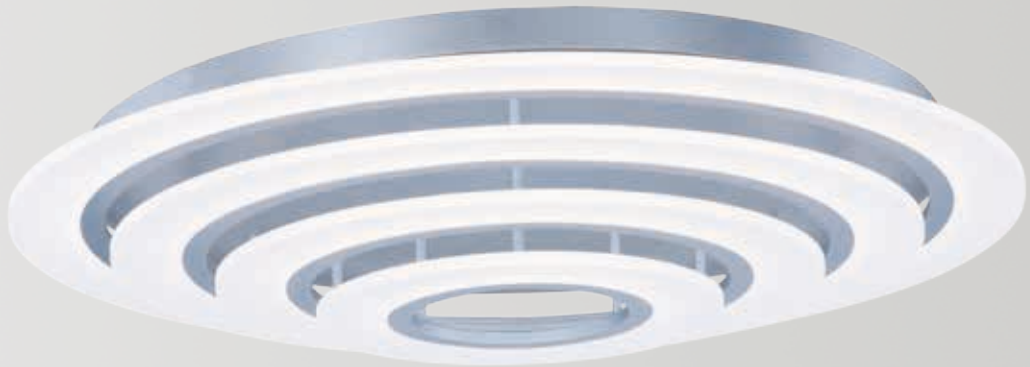

C

	ITEM #	FINISH	LAMPING	DIMENSION	LUMENS			Additional Information
					CRI	INIT.	DEL.	
B	E22667	11MS	68W LED 3000K (Integrated)	31.5"W x 5.75"H	80	4760	3200	LED
C	E22668	11MS	116W LED 3000K (Integrated)	39.5"W x 7"H	80	8120	4890	LED

Finish: Matte White glass (11) Matte Silver (MS)