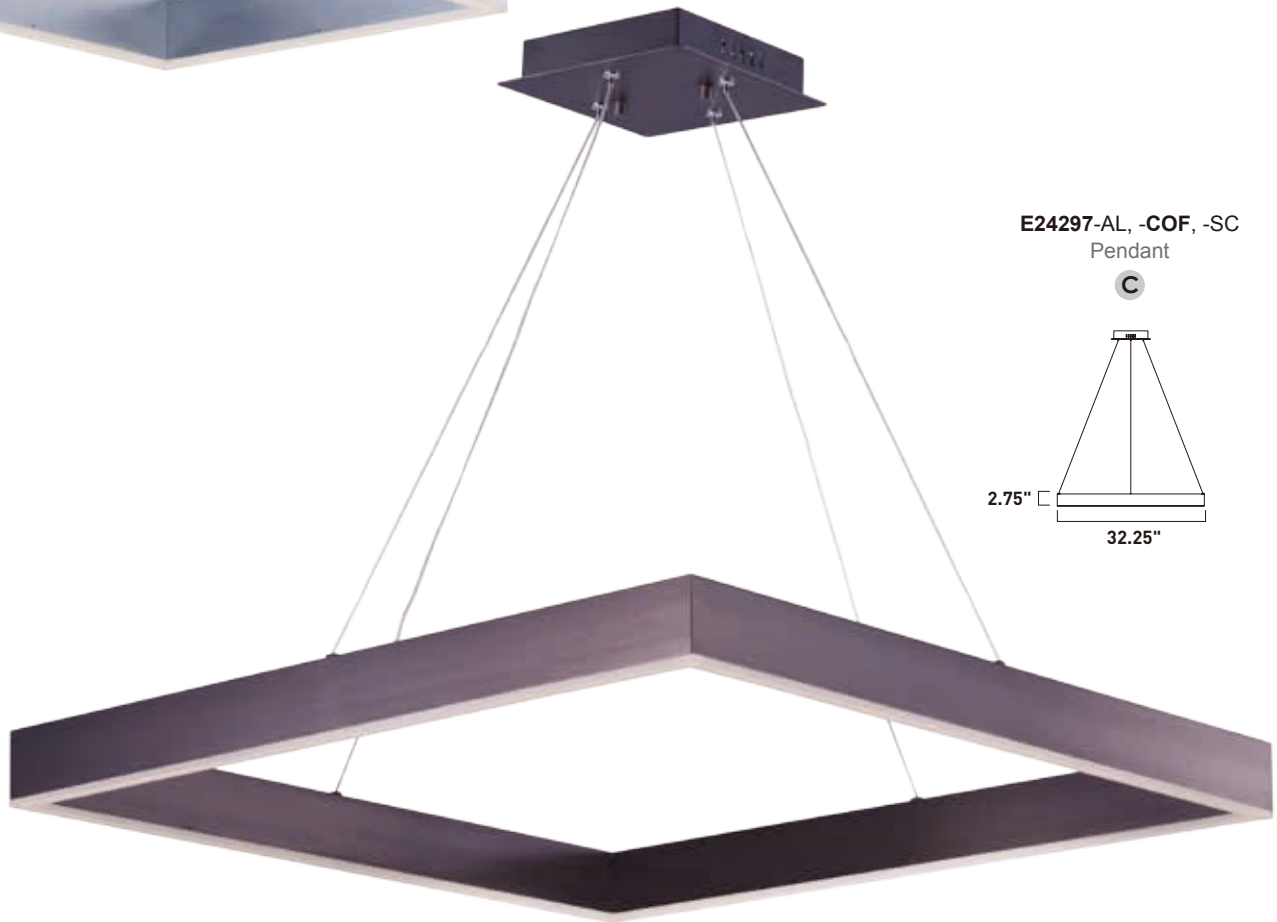

METALLIKA

- Extruded aluminum frame
- Available in three metallic finishes: Brushed Copper, Coffee, and Brushed Aluminum
- 3000K Color Temperature, CRI 80+
- Dimmable with Triac Dimmer

E24295-AL, -COF, -SC
Pendant

ITEM #	FINISH	LAMPING	DIMENSION	CRI	LUMENS	Additional Information
A	E24296 AL, COF, SC	64.8W LED 3000K (Integrated)	24.5"W x 2.75"H x 126.5"OAH	80+	4536	
B	E24295 AL, COF, SC	43.2W LED 3000K (Integrated)	16.5"W x 2.75"H x 126.5"OAH	80+	3024	
C	E24297 AL, COF, SC	86.4W LED 3000K (Integrated)	32.25"W x 2.75"H x 126.5"OAH	80+	6048	

Finish options: Brushed Aluminum (AL) Coffee (COF) Brushed Copper (SC)