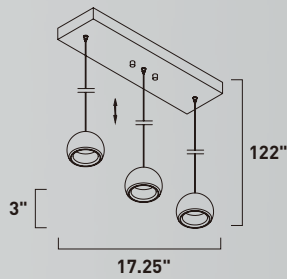

E41484-WT
Pendant

A

ITEM #	FINISH	LAMPING	DIMENSION	LUMENS		Additional Information
				CRI	INIT. DEL.	
A E41484	WT	3 x 4W COB LED 3000K (Integrated))	17.25"L x 4.5"W x 3"H x 122"OAH	90	840 930	

Finish: White (WT)