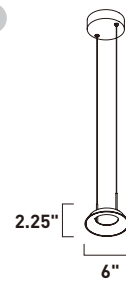

QUANTUM

- Black Aluminum pendants with tapered cylinder
- Open bottom and top to provide up and down-lighting
- White Acrylic diffuser
- CRI 80+
- Dimmable with Triac Dimmer

A

B

	ITEM #	FINISH	LAMPING	DIMENSION	CRI	LUMENS	Additional Information
A	E20904	BK	41W LED 3000K (Integrated)	19.5"W x 2.25"H x 122.75"OAH	80+	2870	
B	E20901	BK	7W LED 3000K (Integrated)	6"W x 2.25"H x 123"OAH	80+	490	

Finish: Black (BK)