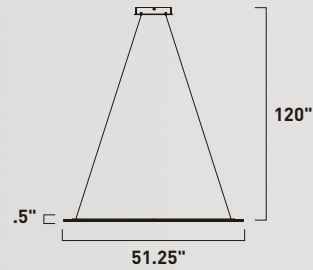

ITEM #	FINISH	LAMPING	DIMENSION	LUMENS		Additional Information
				CRI	INIT. DEL.	
A E22657	11MS	50W LED 3000K (Integrated)	51.25"W x .5"H x 120"OAH	80	3500 2440	

Finish: Matte White glass (11) Matte Silver (MS)