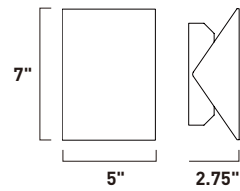

ITEM #	FINISH	LAMPING	DIMENSION	HCO	CRI	LUMENS		Additional Information
						INIT.	DEL.	
B E41333	SA, WT	8W LED 3000K (Incl.)	5"W x 7"H x 2.75"Ext.	3.5"	90	560	170	Dim. with ELV dimmer

Finish options: Satin Aluminum (SA) White (WT)