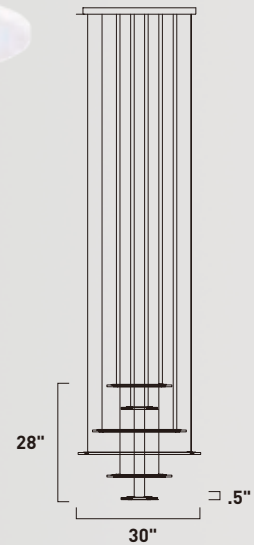

E22664-11MS
Pendant

A