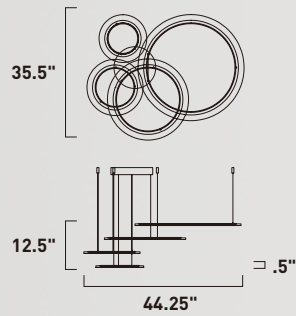

ITEM #	FINISH	LAMPING	DIMENSION	LUMENS			Additional Information
				CRI	INIT.	DEL.	
A E22662	11MS	83W LED 3000K (Integrated)	44.25"L x 35.5"W x 12.5"H x 81"OAH	80	5810	3950	

Finish: Matte White glass (11) Matte Silver (MS)