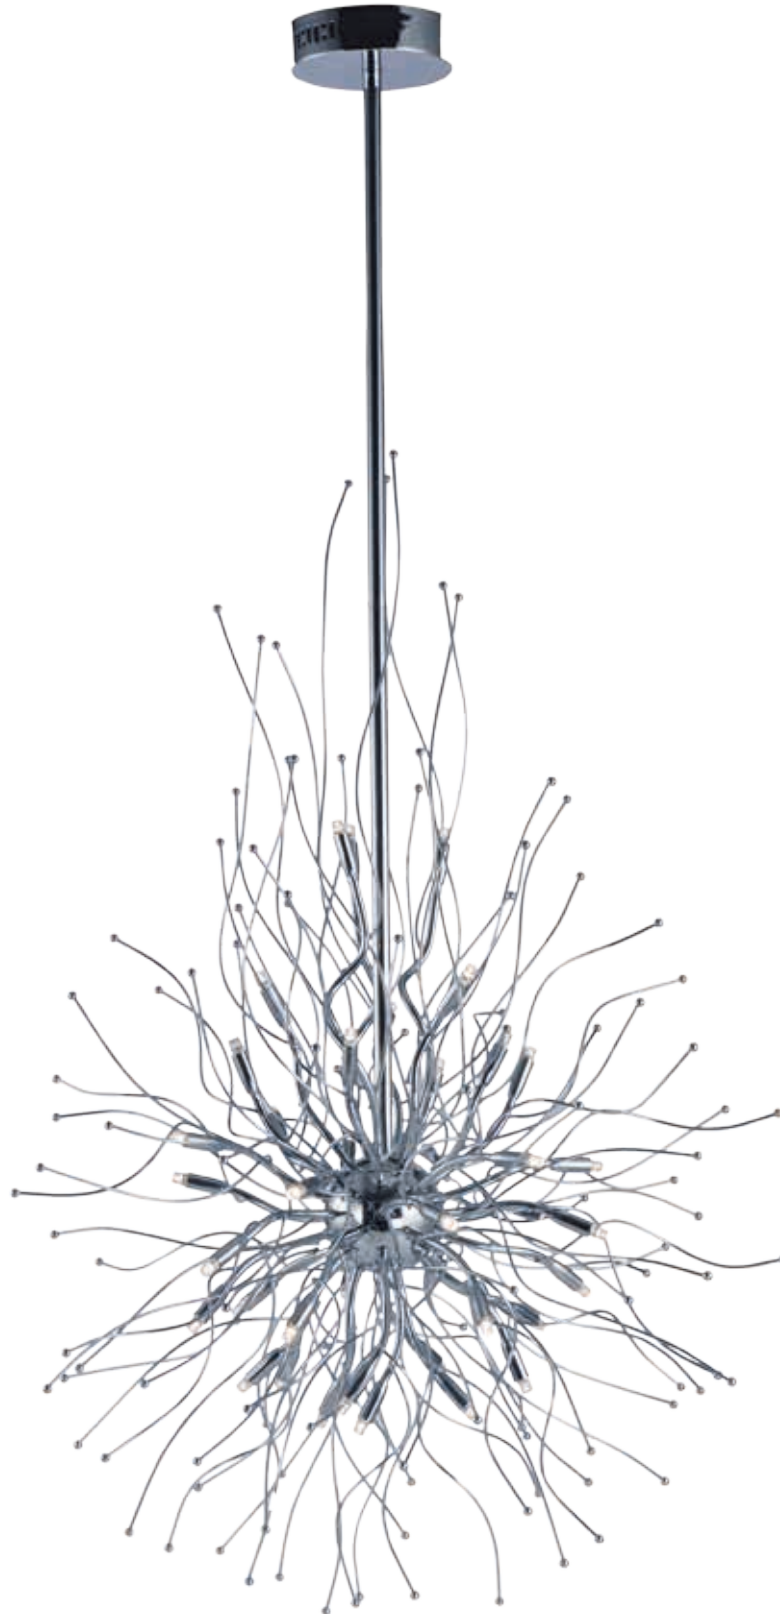

ORION

- Lamps Included
- Energy Efficient
- 3000K Color Temperature
- CRI 80+
- Dimmable with triac dimmer

ITEM #	FINISH	LAMPING	DIMENSION	CRI	LUMENS	Additional Information
A E24674	PC	46.8W LED G4 3000K (Incl.)	26.5"W x 39.5"H x 85"OAH	80+	4290	Includes One 6" Stem (ESTR06206PC-DZ) Includes Three 12" Stems (ESTR06212PC-DZ)

Finish: Polished Chrome (PC)