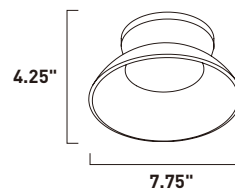

E41470-WT
Flush Mount

B

ITEM #	FINISH	LAMPING	DIMENSION	CRI	LUMENS		Additional Information
					INIT.	DEL.	
B E41470	WT	15W COB LED 3000K (Incl.)	7.75"W x 4.25"H	90	1350	1150	Dimmable with ELV dimmer

Finish: White (WT)