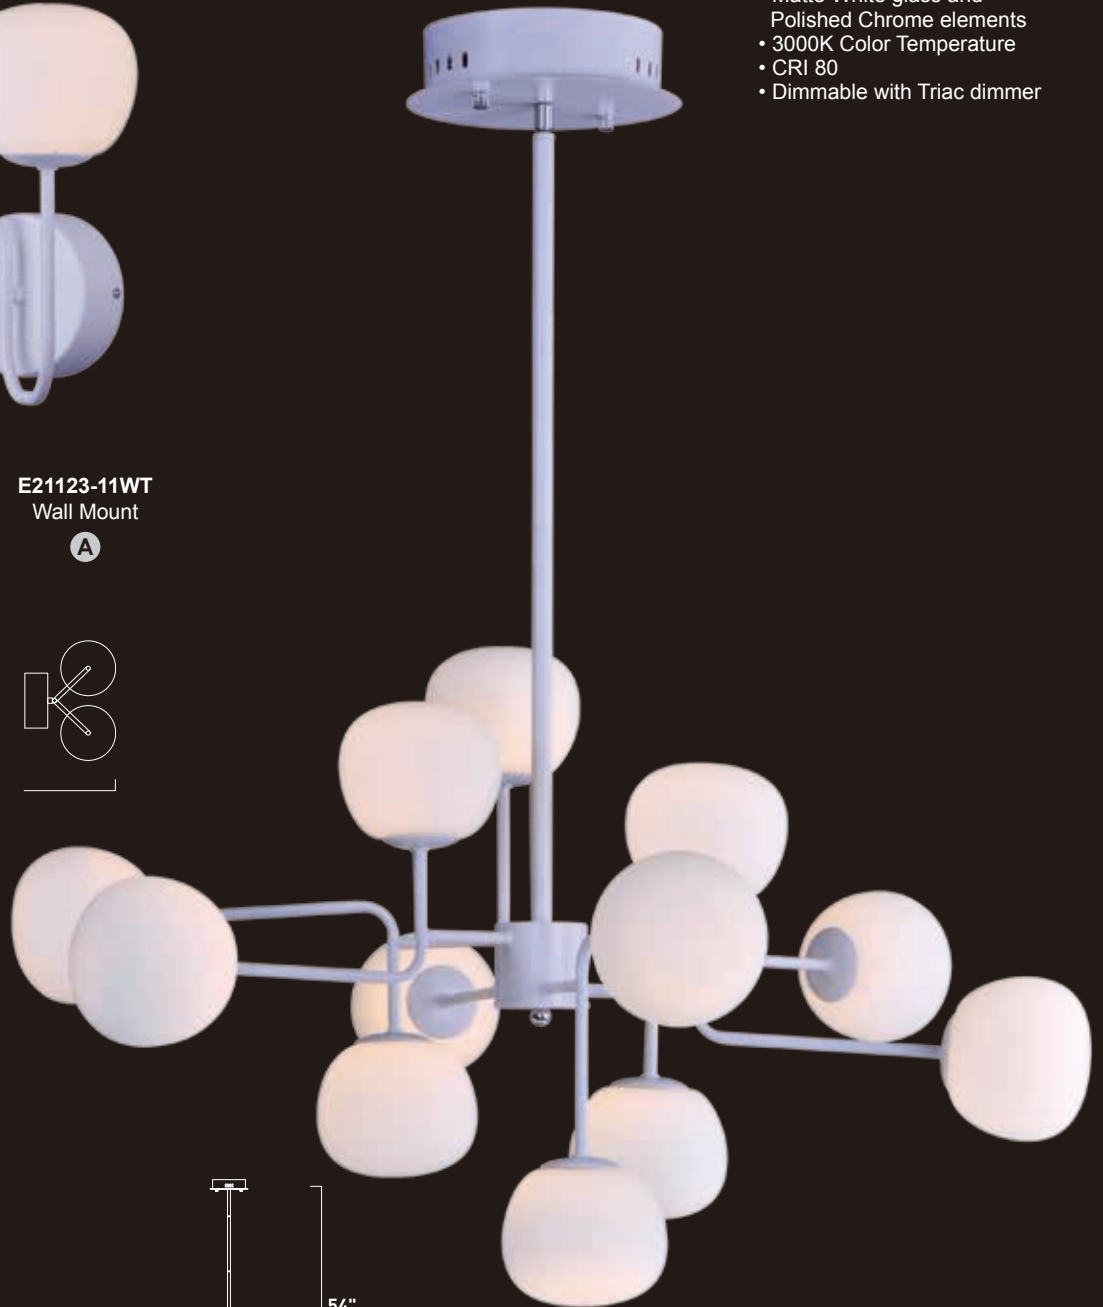

E21123-11WT
Wall Mount

E21126-11WT
Pendant

B