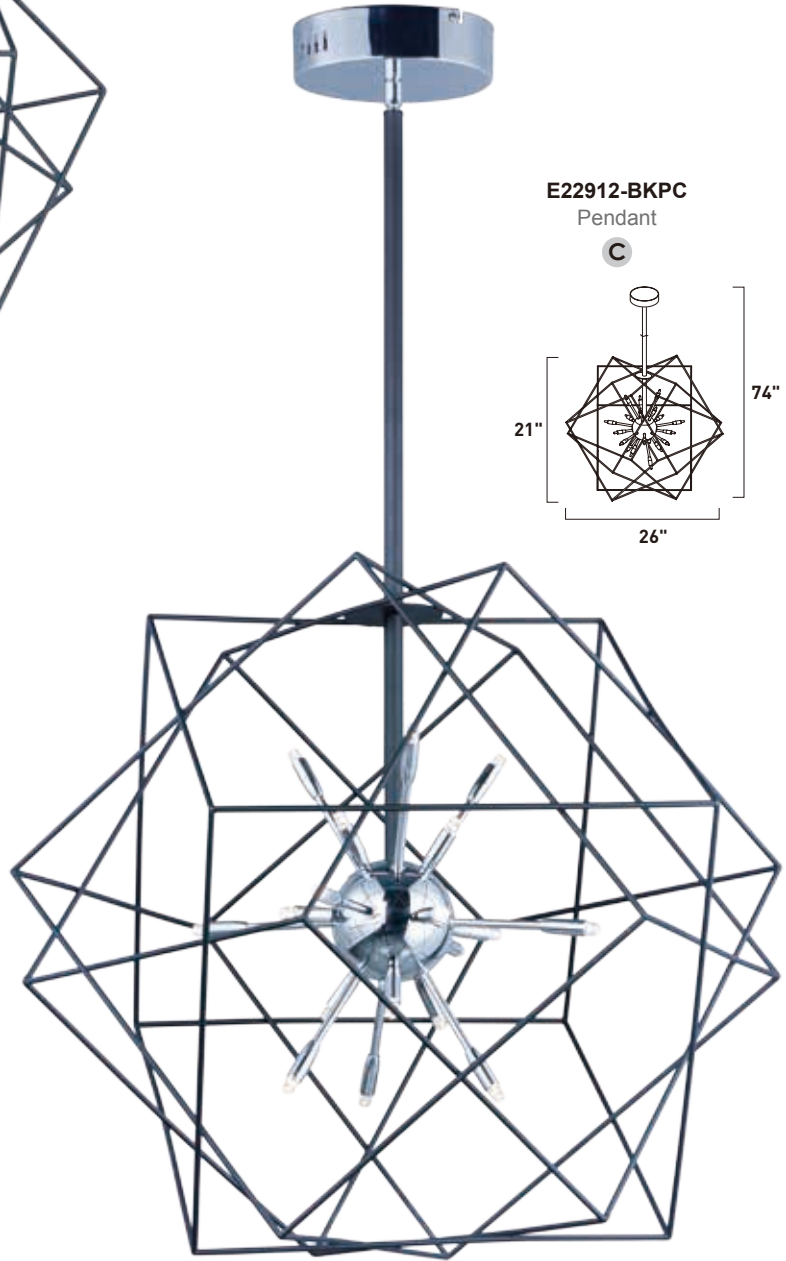

E22918-BKPC
Pendant

A

ITEM #	FINISH	LAMPING	DIMENSION	LUMENS		Additional Information
				CRI	INIT. DEL.	
A E22918	BKPC	12 x 1.2W LED G4 3000K (Incl.)	23"W x 8.5"H x 57.5"OAH	80	1320 1200	Includes One 6" Stem (ESTR06206BK-DZ) Includes Three 12" Stems (ESTR06212BK-DZ)   

Finish: Black/Polished Chrome (BKPC)

E22910-BKPC
Pendant

E22912-BKPC
Pendant

ITEM #	FINISH	LAMPING	DIMENSION	LUMENS			Additional Information	
				CRI	INIT.	DEL.		
B	E22910	BKPC	12 x 1.2W LED G4 3000K (Incl.)	20.5"W x 15.5"H x 67"OAH	80	1320	1200	Includes One 6" Stem (ESTR06206BK-DZ) Includes Three 12" Stems (ESTR06212BK-DZ)
C	E22912	BKPC	20 x 1.2W LED G4 3000K (Incl.)	26"W x 21"H x 74"OAH	80	2200	2000	Includes One 6" Stem (ESTR06206BK-DZ) Includes Three 12" Stems (ESTR06212BK-DZ)