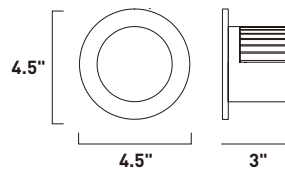

ALUMILUX

- Available in various shapes and finishes
- Collection features full range of products from pendants, flush mounts, interior/exterior wall sconces, and landscape lighting
- Cast and Machined Aluminum
- 3000K Color Temperature
- CRI 80+

E41386-SA, WT
Outdoor Wall Sconce

A

ITEM #	FINISH	LAMPING	DIMENSION	LUMENS			Additional Information
				HCO	CRI	INIT. DEL.	
A E41386	SA, WT	4W LED 3000K (Integrated)	4.5"W x 4.5"H x 3"Ext.	2.25"	80	360 75	

Finish options: Satin Aluminum (SA) White (WT)