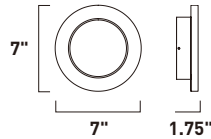

E41382-BZ, WT
Outdoor Wall Sconce

D