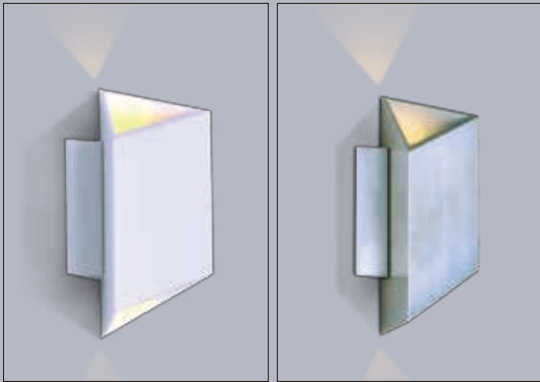

Finish options: Satin Aluminum (SA) White (WT)

ALUMILUX

- Available in various shapes and finishes
- Collection features full range of products from pendants, flush mounts, interior/exterior wall sconces, and landscape lighting
- Cast and Machined Aluminum
- 3000K Color Temperature
- CRI 90
- Selection of interior fixtures dimmable with Electronic Low Voltage dimmer