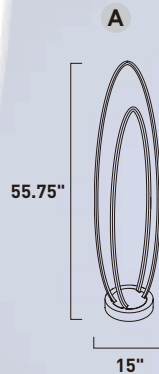

E21428-MW
Floor Lamp