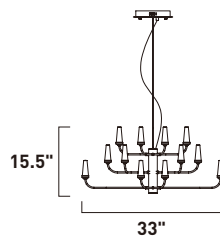

ITEM #	FINISH	LAMPING	DIMENSION	CRI	LUMENS	Additional Information
B E24363	09BZ, 09PC	57.6W LED 3000K (Integrated)	33"W x 15.5"H x 138"OAH	80+	4032	

Finish Options: Frost White glass (09) Bronze (BZ) Polished Chrome (PC)