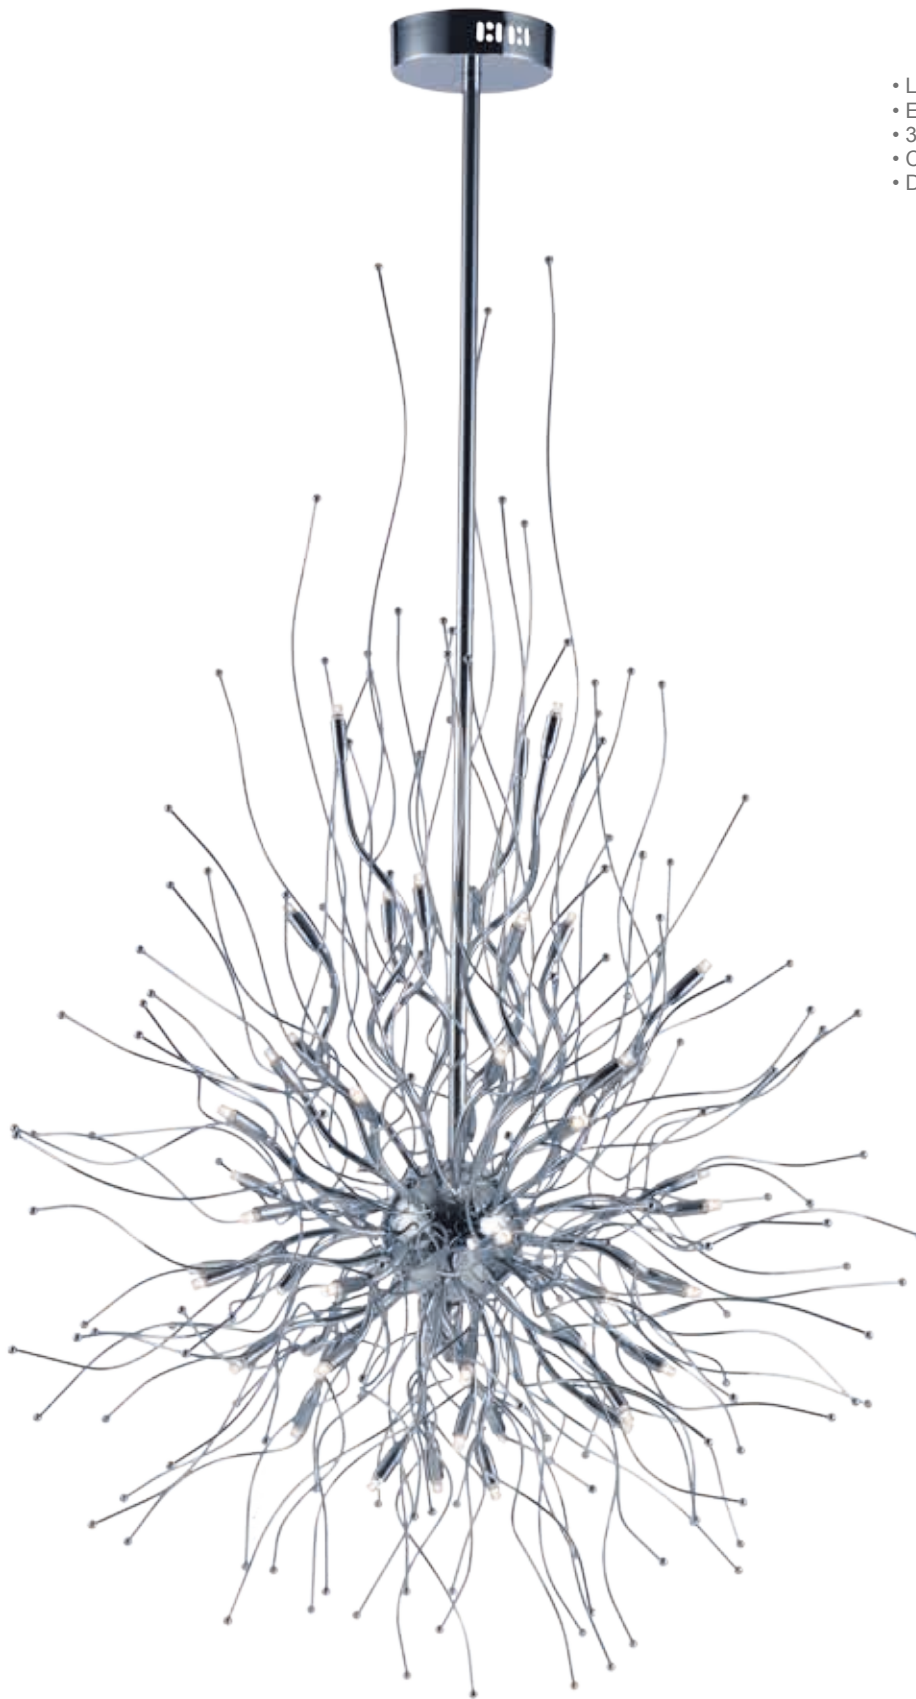

ORION

- Lamps Included
- Energy Efficient
- 3000K Color Temperature
- CRI 80+
- Dimmable with triac dimmer