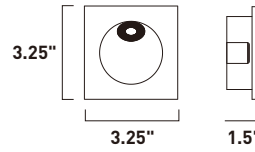

• Available in 12V & 120V input

E42404-BZ, SA, WT
E41404-BZ, SA, WT
Outdoor Wall Sconce

A

E42403-BZ, SA, WT
E41403-BZ, SA, WT
Outdoor Wall Sconce

B

SA Satin Aluminum

BZ Bronze

WT White