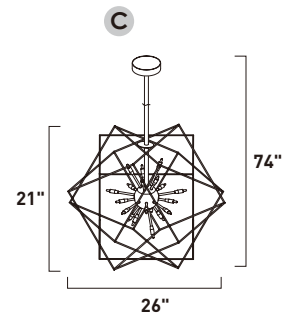

Finish: Black/Polished Chrome (BKPC)

E22910-BKPC
Pendant

E22912-BKPC
Pendant

ITEM #	FINISH	LAMPING	DIMENSION	LUMENS			Additional Information	
				CRI	INIT.	DEL.		
B	E22910	BKPC	12 x 1.2W LED G4 3000K (Incl.)	20.5"W x 15.5"H x 67"OAH	80	1320	1200	Includes One 6" Stem (ESTR06206BK-DZ) Includes Three 12" Stems (ESTR06212BK-DZ)
C	E22912	BKPC	20 x 1.2W LED G4 3000K (Incl.)	26"W x 21"H x 74"OAH	80	2200	2000	Includes One 6" Stem (ESTR06206BK-DZ) Includes Three 12" Stems (ESTR06212BK-DZ)