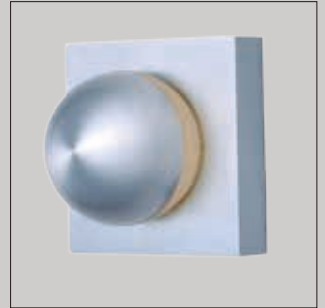

• Adjustable

E41326-SA, WT
Wall Sconce