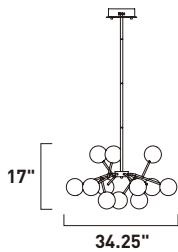

SATELLITE

- Uniquely shaped metal frame finished in Polished Chrome or Bronze
- Clear glass balls with cone shaped acrylic diffusers softly illuminate integrated LED modules
- 3000K Color Temperature, CRI 80+, dimmable

E24284-24BZ, -24PC
Pendant
A