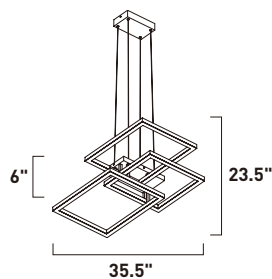

TRAVERSE

Multiple squares finished in Champagne, are layered in a geometric pattern to form an interesting lighting sculpture. Enclosed behind the white acrylic lens is high power LED for even and economical illumination.

E21515-CHP
Pendant

A