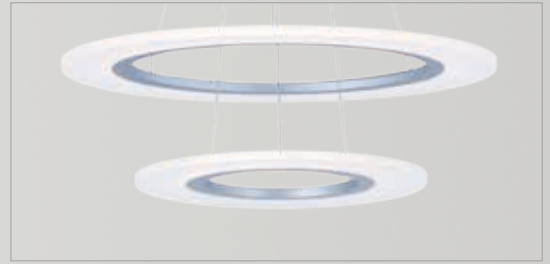

E22655-11MS

Pendant

B