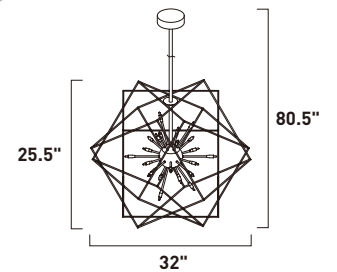

RUBIC

- Geometric wire frames in Black finish
- Sputnik cluster finished in Polished Chrome
- LED G4 bulbs included
- 3000K Color Temperature
- CRI 80
- Dimmable with Triac dimmers

E22914-BKPC
Pendant

A

ITEM #	FINISH	LAMPING	DIMENSION	LUMENS		Additional Information
				CRI	INIT. DEL.	
A E22914	BKPC	24 x 1.2W LED G4 3000K (Incl.)	32"W x 25.5"H x 80.5"OAH	80	2640 2400	Includes One 6" Stem (ESTR06206BK-DZ) Includes Three 12" Stems (ESTR06212BK-DZ)   