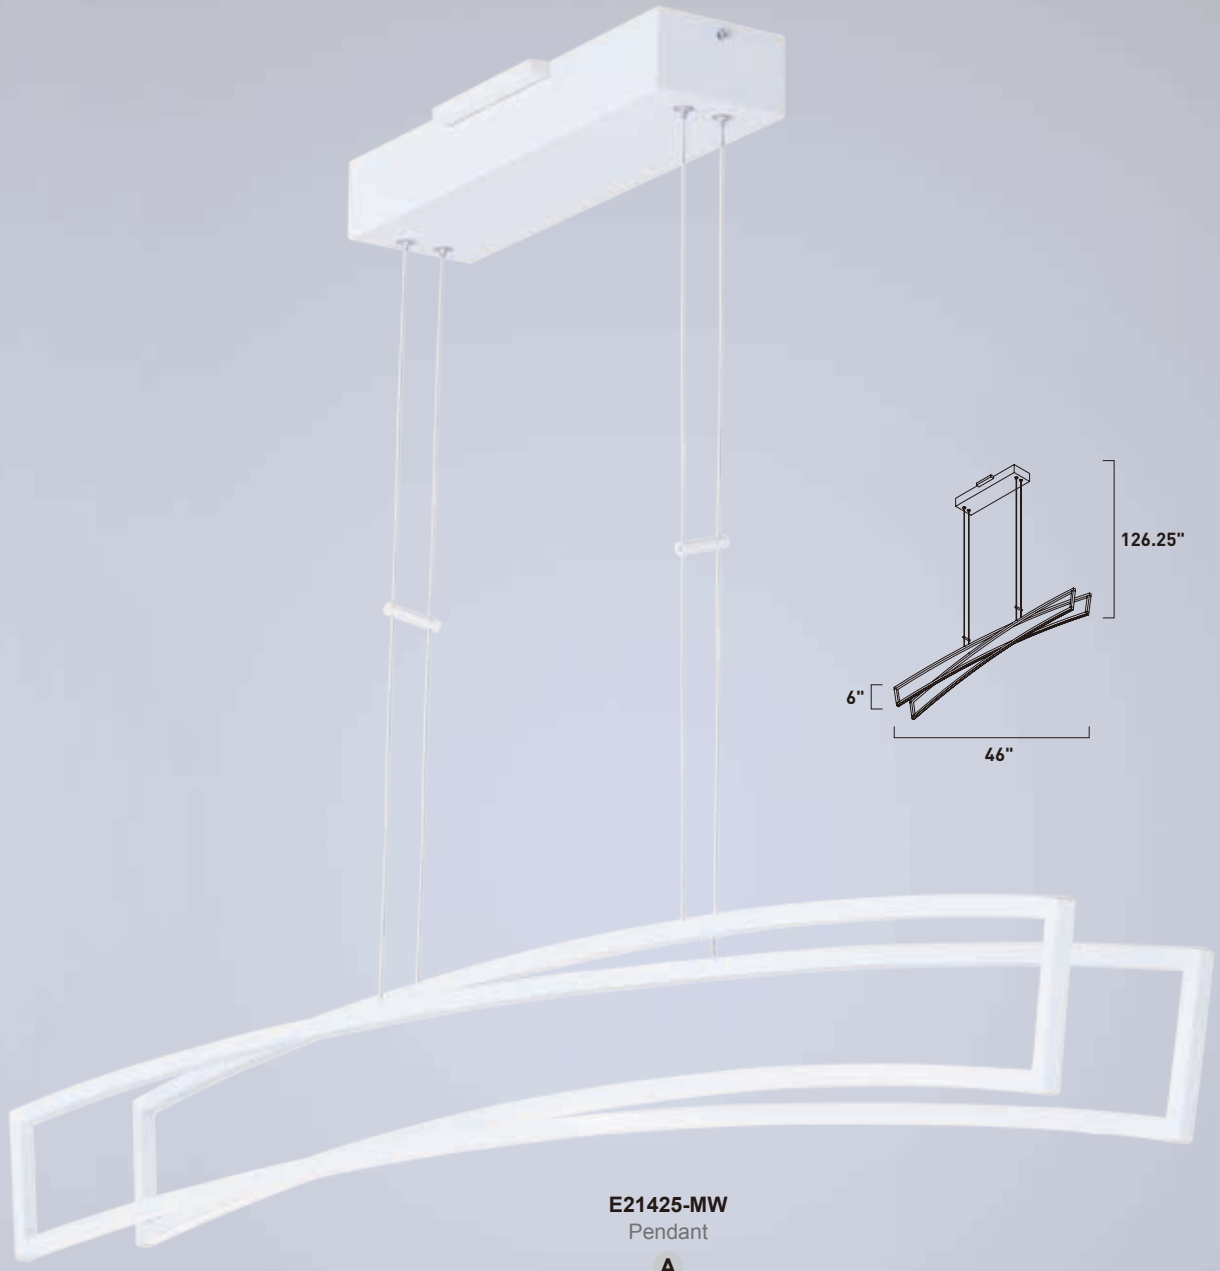

PHASE

- Intersecting metal forms
- 3000K Color Temperature
- CRI 80
- Dimmable with Triac dimmers

E21425-MW
Pendant
A

ITEM #	FINISH	LAMPING	DIMENSION	LUMENS		Additional Information	
				CRI INIT.	DEL.		
A E21425	MW	68W LED 3000K (Integrated)	46"L x 5"W x 6"H x 126.25"OAH	80	4760	2940	

Finish: Matte White (MW)