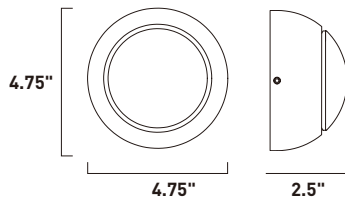

A

B

	ITEM #	FINISH	LAMPING	DIMENSION	HCO	CRI	LUMENS		Additional Information
							INIT.	DEL.	
A	E41374	SA, BZ	4W LED 3000K (Integrated)	4.75"W x 4.75"H x 2.5"Ext.	2.25"	90	280	220	
B	E41375	SA, BZ	4W LED 3000K (Integrated)	6.25"W x 6.25"H x 2"Ext.	3.25"	90	280	220	

Finish options: Satin Aluminum (SA) Bronze (BZ)