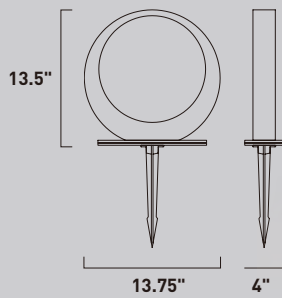

E41049-BZ, WT
Pathway Light
C

ITEM #	FINISH	LAMPING	DIMENSION	CRI	LUMENS		Additional Information
					INIT.	DEL.	
C E41049	BZ, WT	12W COB LED 3000K (Integrated)	13.75"L x 4"W x 13.5"H	90	840	610	

Finish options: Bronze (BZ) White (WT)