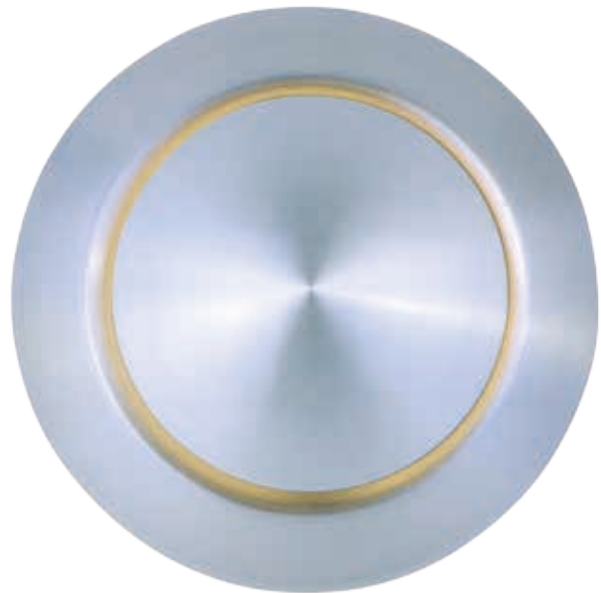

A

B

	ITEM #	FINISH	LAMPING	DIMENSION	HCO	CRI	LUMENS		Additional Information
							INIT.	DEL.	
A	E41374	SA, BZ	4W LED 3000K (Integrated)	4.75"W x 4.75"H x 2.5"Ext.	2.25"	90	280	220	
B	E41375	SA, BZ	4W LED 3000K (Integrated)	6.25"W x 6.25"H x 2"Ext.	3.25"	90	280	220	

Finish options: Satin Aluminum (SA) Bronze (BZ)