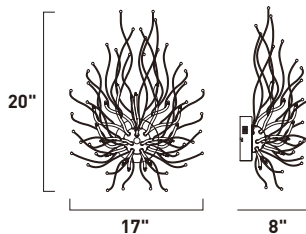

E24672-PC
Wall Mount

C