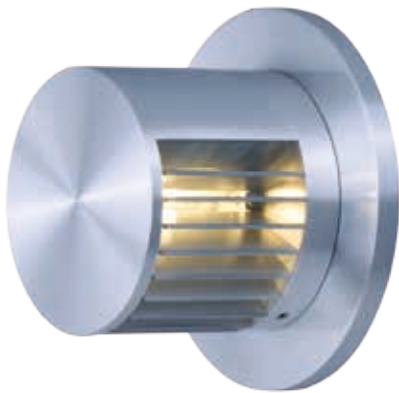

ALUMILUX

- Available in various shapes and finishes
- Collection features full range of products from pendants, flush mounts, interior/exterior wall sconces, and landscape lighting
- Cast and Machined Aluminum
- 3000K Color Temperature
- CRI 80+

E41386-SA, WT
Outdoor Wall Sconce

A

ITEM #	FINISH	LAMPING	DIMENSION	LUMENS			Additional Information
				HCO	CRI	INIT. DEL.	
A E41386	SA, WT	4W LED 3000K (Integrated)	4.5"W x 4.5"H x 3"Ext.	2.25"	80	360 75	

Finish options: Satin Aluminum (SA) White (WT)