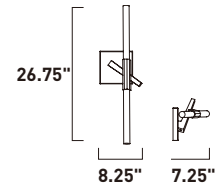

E41435-75GM
Pendant

A