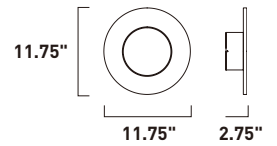

E41380-BZ, WT
Outdoor Wall Sconce

B

E41381-BZ, WT
Outdoor Wall Sconce

C

E41382-BZ, WT
Outdoor Wall Sconce

D

ITEM #	FINISH	LAMPING	DIMENSION	LUMENS			Additional Information	
				HCO	CRI	INIT. DEL.		
B E41380	BZ, WT	6W LED 3000K (Integrated)	5.25"W x 5.25"H x 1.75"Ext.	2.75"	80	600	295	Backlit Indirect   
C E41381	BZ, WT	8W LED 3000K (Integrated)	7"W x 7"H x 1.75"Ext.	3.5"	80	800	505	Backlit Indirect   
D E41382	BZ, WT	15W LED 3000K (Integrated)	11.75"W x 11.75"H x 2.75"Ext.	6"	80	1500	1250	Backlit Indirect   