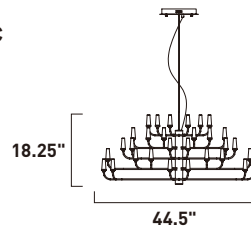

ITEM #	FINISH	LAMPING	DIMENSION	CRI	LUMENS	Additional Information
A	E24367	09BZ, 09PC	72W LED 3000K (Integrated)	44.5"W x 18.25"H x 141.25"OAH	80+	5040	

Finish Options: Frost White glass (09) Bronze (BZ) Polished Chrome (PC)