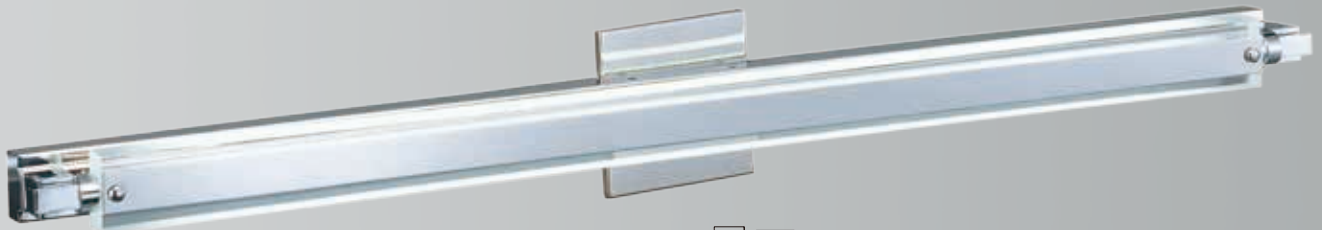

PIVOT LED

- Lens details: Metal strip on lens
- ADA Approved
- 3000K Color Temperature
- Suitable for Damp locations

	ITEM #	FINISH	LAMPING	DIMENSION	HCO	CRI	LUMENS	Additional Information
A	E32372	18PC	27W PCB LED 3000K (Incl.)	27.25"W x 4.75"H x 3.75"Ext.	1"	90	1890	Lights rotate a 359°
B	E32373	18PC	38W PCB LED 3000K (Incl.)	39.25"W x 4.75"H x 3.75"Ext.	1"	90	2660	Lights rotate a 359°

Finish: Clear glass (18) Polished Chrome (PC)