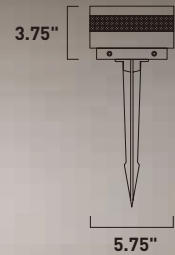

E41357-BK
Pathway Light

	ITEM #	FINISH	LAMPING	DIMENSION	CRI	LUMENS		Additional Information
						INIT.	DEL.	
A	E41358	BK	9W LED 3000K (Integrated)	5.75"W x 4"H	90	630	250	FOR WET LOCATION T24 LED
B	E41357	BK	12W LED 3000K (Integrated)	5.75"W x 3.75"H	90	840	220	FOR WET LOCATION T24 LED

Finish: Black (BK)