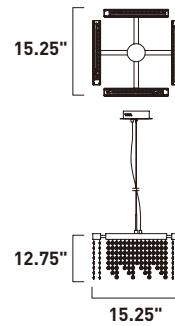

ITEM #	FINISH	LAMPING	DIMENSION	HCO	CRI	LUMENS	Additional Information
B	E23094	138PC	20W LED 3000K (Integrated)	15.25"L x 15.25"W x 12.75"H x 123"OAH		80+	1400	
C	E23091	138PC	10W LED 3000K (Integrated)	10.75"W x 8.75"H x 4"Ext.	2.25"	80+	700	

Finish: Smoky crystal (138) Polished Chrome (PC)