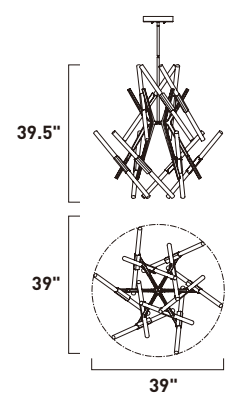

E41436-75GM
Pendant

B

	ITEM #	FINISH	LAMPING	DIMENSION	CRI	LUMENS	Additional Information
B	E41436	75GM	72W LED 3000K (Integrated)	39"L x 39"W x 39.5"H x 74"OAH	80+	5040	Includes Two 6" Stems (ESTR07506GM-SG) Includes Three 12" Stems (ESTR07512GM-SG)

Finish: Clear Acrylic glass (75) Gunmetal (GM)