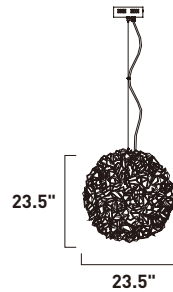

B

C

	ITEM #	FINISH	LAMPING	DIMENSION	LUMENS			Additional Information
					CRI	INIT.	DEL.	
B	E32574	PC	12 x 1.2W LED G4 3000K (Incl.)	23.5"W x 23.5"H x 134"OAH	80	1250	1200	
C	E32572	PC	8 x 1.2W LED G4 3000K (Incl.)	15.75"W x 15.75"H x 125"OAH	80	850	800	

Finish: Polished Chrome (PC)