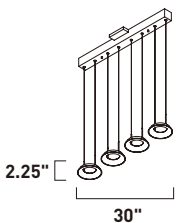

Finish: Black (BK)

E20905-BK
Pendant
C

E20903-BK
Pendant
D

E20902-BK
Wall Mount
E

	ITEM #	FINISH	LAMPING	DIMENSION	HCO	CRI	LUMENS	Additional Information
C	E20905	BK	58W LED 3000K (Integrated)	50"W x 2.25"H x 122.75"OAH		80+	4060	
D	E20903	BK	35W LED 3000K (Integrated)	30"W x 2.25"H x 123"OAH		80+	2450	
E	E20902	BK	7W LED 3000K (Integrated)	8"W x 7.5"H x 8"Ext.	6"	80+	490	