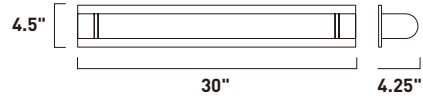

E41463-SA, WT
Wall Sconce

C