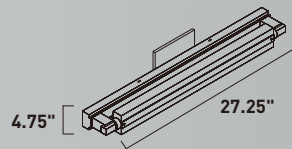

PIVOT LED

- Lens details: Metal strip on lens
- ADA Approved
- 3000K Color Temperature
- Suitable for Damp locations

	ITEM #	FINISH	LAMPING	DIMENSION	HCO	CRI	LUMENS	Additional Information
A	E32372	18PC	27W PCB LED 3000K (Incl.)	27.25"W x 4.75"H x 3.75"Ext.	1"	90	1890	Lights rotate a 359°
B	E32373	18PC	38W PCB LED 3000K (Incl.)	39.25"W x 4.75"H x 3.75"Ext.	1"	90	2660	Lights rotate a 359°

Finish: Clear glass (18) Polished Chrome (PC)