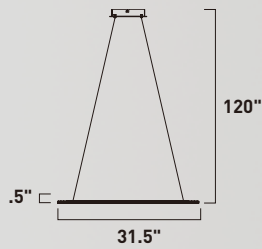

ITEM #	FINISH	LAMPING	DIMENSION	LUMENS			Additional Information
					CRI	INIT.	DEL.	
B	E22653	11MS	24W LED 3000K (Integrated)	23.75"W x .5"H x 120"OAH	80	1680	1280	
C	E22654	11MS	32W LED 3000K (Integrated)	31.5"W x .5"H x 120"OAH	80	2240	1810	

Finish: Matte White glass (11) Matte Silver (MS)