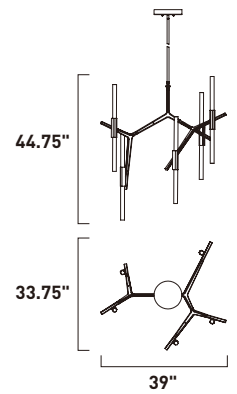

Finish: Clear Acrylic glass (75) Gunmetal (GM)

E41432-75GM
Pendant

C

E41433-75GM
Pendant

D

ITEM #	FINISH	LAMPING	DIMENSION	CRI	LUMENS	Additional Information
C	E41432	75GM 36W LED 3000K (Integrated)	23.75"L x 23.75"W x 21.5"H x 63"OAH	80+	2520	Includes Two 6" Stems (ESTR07506GM-SG) Includes Three 12" Stems (ESTR07512GM-SG)
D	E41433	75GM 30W LED 3000K (Integrated)	39"L x 33.75"W x 44.75"H x 94.5"OAH	80+	2100	Includes Two 6" Stems (ESTR07506GM-SG) Includes Three 12" Stems (ESTR07512GM-SG)