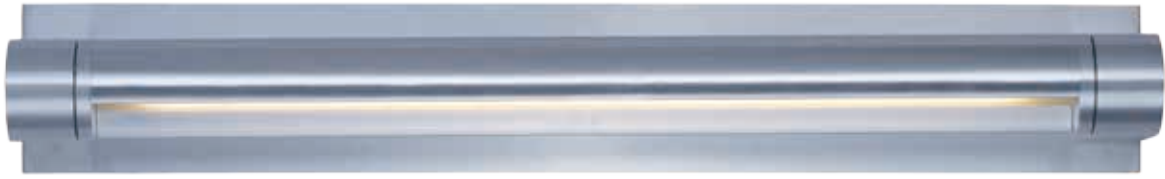

E41464-SA, WT
Wall Sconce

B