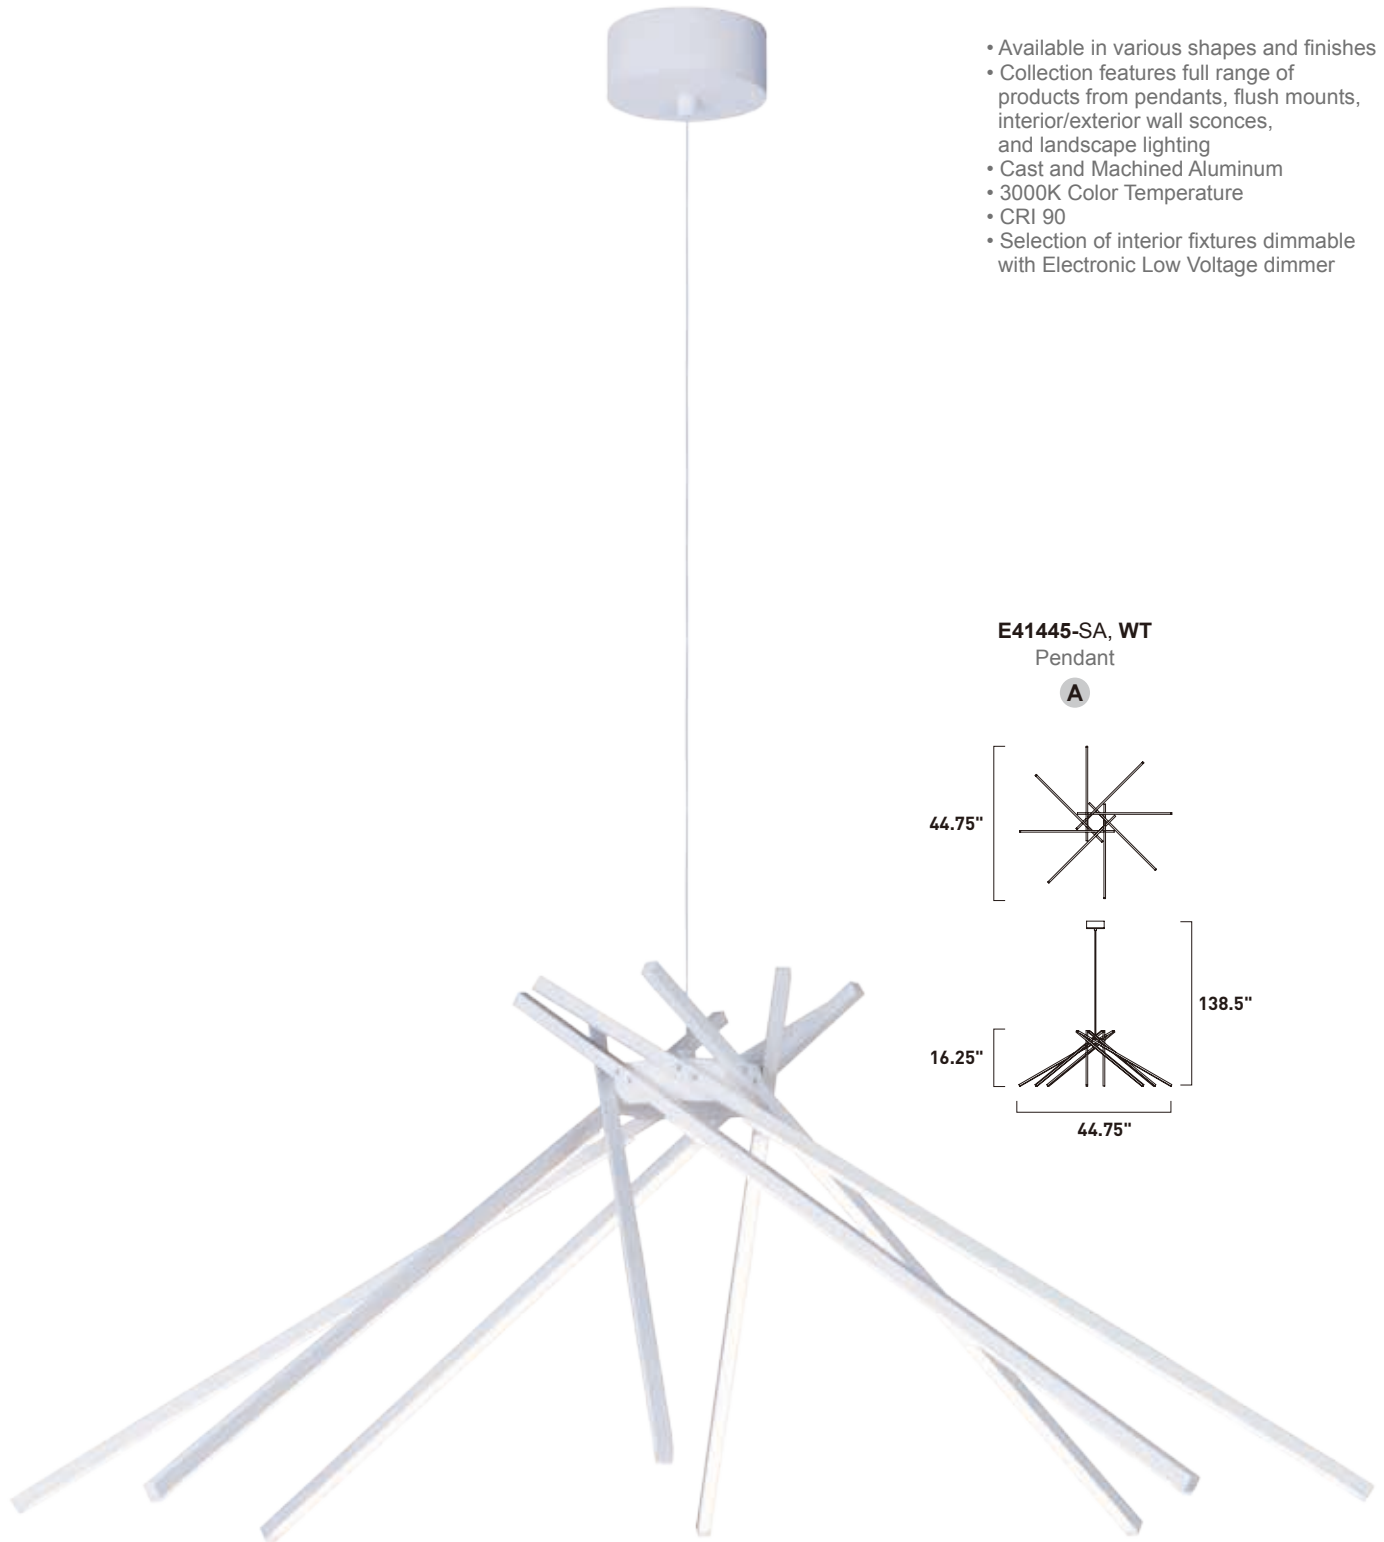

ALUMILUX

- Available in various shapes and finishes
- Collection features full range of products from pendants, flush mounts, interior/exterior wall sconces, and landscape lighting
- Cast and Machined Aluminum
- 3000K Color Temperature
- CRI 90
- Selection of interior fixtures dimmable with Electronic Low Voltage dimmer