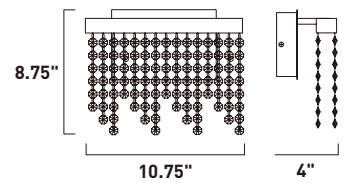

ITEM #	FINISH	LAMPING	DIMENSION	HCO	CRI	LUMENS	Additional Information
B	E23094	138PC	20W LED 3000K (Integrated)	15.25"L x 15.25"W x 12.75"H x 123"OAH		80+	1400	
C	E23091	138PC	10W LED 3000K (Integrated)	10.75"W x 8.75"H x 4"Ext.	2.25"	80+	700	

Finish: Smoky crystal (138) Polished Chrome (PC)