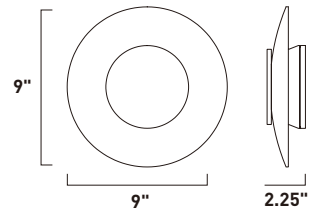

E41378-WT
Wall Sconce

B

	ITEM #	FINISH	LAMPING	DIMENSION	HCO	CRI	LUMENS		Additional Information
							INIT.	DEL.	
A	E41376	WT	4W LED 3000K (Integrated)	6"W x 6"H x 2"Ext.	3"	80	360	110	Direct, Indoor only
B	E41378	WT	5W LED 3000K (Integrated)	9"W x 9"H x 2.25"Ext.	4.5"	80	500	295	Direct, Indoor only

Finish: White (WT)