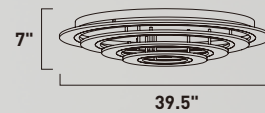

E22668-11MS
Flush Mount

	ITEM #	FINISH	LAMPING	DIMENSION	LUMENS			Additional Information
					CRI	INIT.	DEL.	
B	E22667	11MS	68W LED 3000K (Integrated)	31.5"W x 5.75"H	80	4760	3200	LED
C	E22668	11MS	116W LED 3000K (Integrated)	39.5"W x 7"H	80	8120	4890	LED

Finish: Matte White glass (11) Matte Silver (MS)