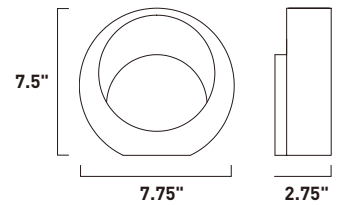

E41047-BZ, WT
Outdoor Wall Sconce

	ITEM #	FINISH	LAMPING	DIMENSION	HCO	CRI	LUMENS		Additional Information
							INIT.	DEL.	
A	E41048	BZ, WT	19W COB LED 3000K (Integrated)	13.75"W x 13.75"H x 2.75"Ext.	11"	90	1330	680	
B	E41047	BZ, WT	9W COB LED 3000K (Integrated)	7.75"W x 7.5"H x 2.75"Ext.	5"	90	630	550	

Finish options: Bronze (BZ) White (WT)