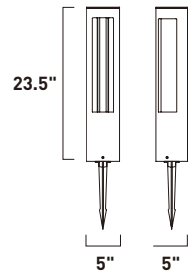

A

E41370-BZ, GY
Pathway Light

B

• Includes ground spike anchor bolts

	ITEM #	FINISH	LAMPING	DIMENSION	LUMENS		Additional Information
					CRI	INIT. DEL.	
A	E41383	BZ, WT	8.4W LED 3000K (Integrated)	6"L x 2"W x 23.75"H	90	588 400	
B	E41370	BZ, GY	12W LED 3000K (Integrated)	5"L x 5"W x 23.5"H	90	840 450	

Finish options: Bronze (BZ) Matte Grey (GY) White (WT)