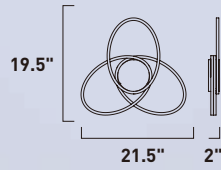

Finish: Matte White (MW)

• Flush Mount Option

E21422-MW
Wall/Flush Mount

C

E21423-MW
Flush Mount

D

	ITEM #	FINISH	LAMPING	DIMENSION	LUMENS			Additional Information
					HCO	CRI	INIT. DEL.	
C	E21422	MW	48W LED 3000K (Integrated)	21.5"W x 19.5"H x 2"Ext.	9.75"	80	3360 1710	LED
D	E21423	MW	68W LED 3000K (Integrated)	31.5"L x 28.5"W x 2"H		80	4760 2670	LED