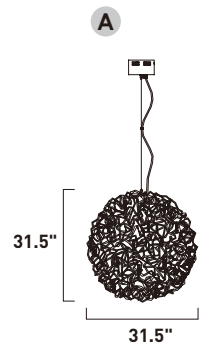

E32576-PC
Pendant