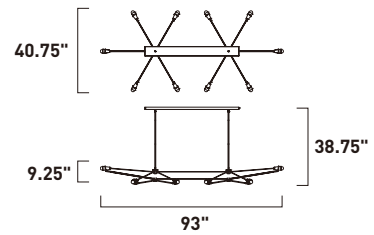

B

E23105-BKPC
Pendant

C

ITEM #	FINISH	LAMPING	DIMENSION	CRI	LUMENS		Additional Information
					INIT.	DEL.	
B	E23100	BKPC 6 x 8W COB LED 3000K (Integrated))	35.5"L x 28.5"W x 7.75"H x 39.75"OAH	90	3360	3000	Includes One 6" Stem (ESTR05006BK-SG) Includes Two 12" Stems (ESTR05012BK-SG)
C	E23105	BKPC 10 x 8W COB LED 3000K (Integrated)	93"L x 40.75"W x 9.25"H x 38.75"OAH	90	5600	5000	Includes Two 6" Stems (ESTR05006BK-SG) Includes Four 12" Stems (ESTR05012BK-SG)