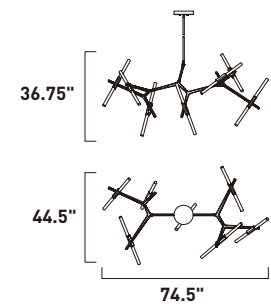

ITEM #	FINISH	LAMPING	DIMENSION	HCO	CRI	LUMENS	Additional Information
A	E41435	75GM	42W LED 3000K (Integrated)	74.5"L x 44.5"W x 36.75"H x 85"OAH	80+		2940	Includes Two 6" Stems (ESTR07506GM-SG) Includes Three 12" Stems (ESTR07512GM-SG)
B	E41430	75GM	6W LED 3000K (Integrated)	8.25"W x 26.75"H x 7.25"Ext.	12"	80+	420	

Finish: Clear Acrylic glass (75) Gunmetal (GM)