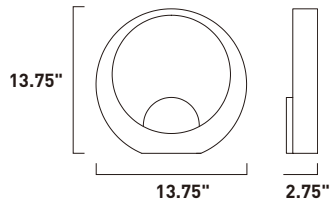

E41048-BZ, WT
Outdoor Wall Sconce

B