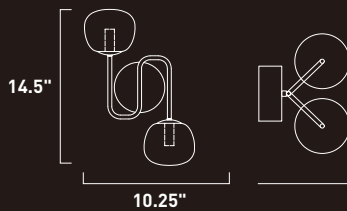

E21126-11WT
Pendant

B