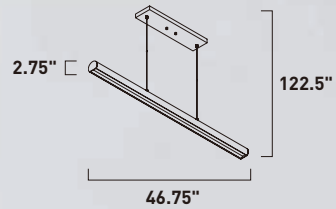

ITEM #	FINISH	LAMPING	DIMENSION	CRI	LUMENS	Additional Information
A	E41467	SA, WT	30W LED 3000K (Integrated)	46.75"W x 4.5"W x 2.75"H x 122.5"OAH.	90	2100	

Finish options: Satin Aluminum (SA) White (WT)