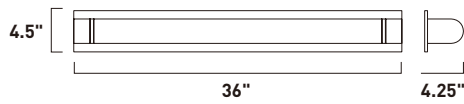

- Rotates 180° degrees

ITEM #	FINISH	LAMPING	DIMENSION	HCO	CRI	LUMENS		Additional Information	
						INIT.	DEL.		
A	E41465	SA, WT	20W LED 3000K (Integrated)	36"W x 4.5"H x 4.25"Ext.	2.25"	90	1400	750	

Finish options: Satin Aluminum (SA) White (WT)