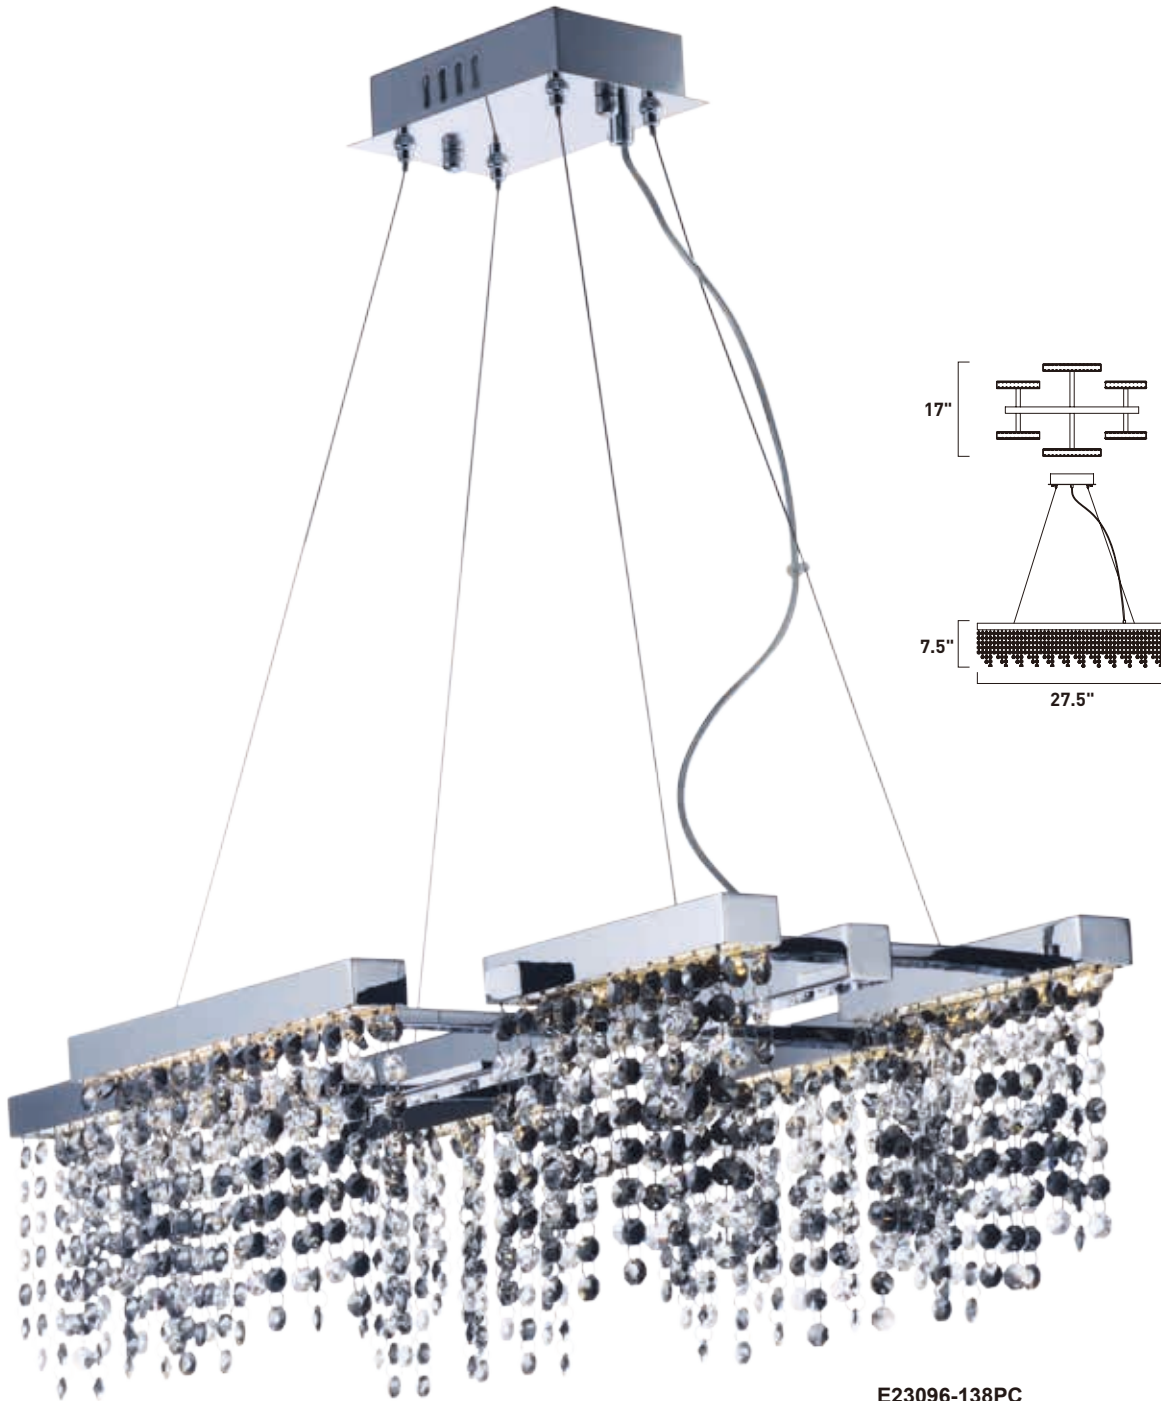

MIDNIGHT SHOWER

- Concealed LED light source
- Smoky crystal strands
- 3000K Color Temperature, CRI 80+
- Dimmable with Triac Dimmer

E23096-138PC
Pendant

A

	ITEM #	FINISH	LAMPING	DIMENSION	CRI	LUMENS	Additional Information
A	E23096	138PC	24W LED 3000K (Integrated)	27.5"L x 17"W x 7.5"H x 123"OAH	80+	1680	

Finish: Smoky crystal (138) Polished Chrome (PC)