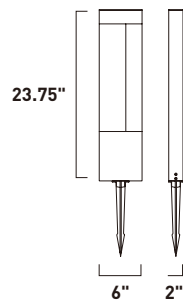

E41370-BZ, GY
Pathway Light