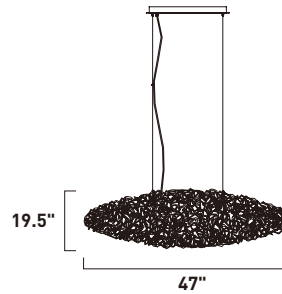

ITEM #	FINISH	LAMPING	DIMENSION	LUMENS		Additional Information
				CRI	INIT. DEL.	
A E32578	PC	12 x 1.2W LED G4 3000K (Incl.)	47"W x 19.5"H x 130"OAH	80	1250 1200	

Finish: Polished Chrome (PC)