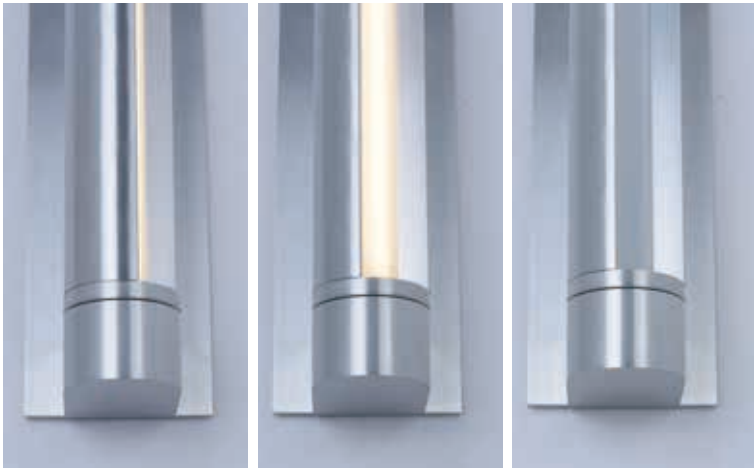

- Rotates 180° degrees

ITEM #	FINISH	LAMPING	DIMENSION	HCO	CRI	LUMENS		Additional Information	
						INIT.	DEL.		
A	E41465	SA, WT	20W LED 3000K (Integrated)	36"W x 4.5"H x 4.25"Ext.	2.25"	90	1400	750	

Finish options: Satin Aluminum (SA) White (WT)