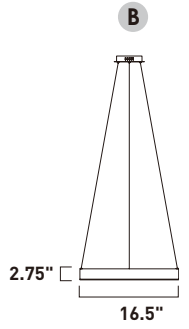

E24295-AL, -COF, -SC
Pendant