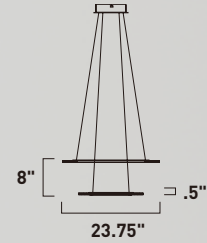

E22656-11MS

Pendant

C