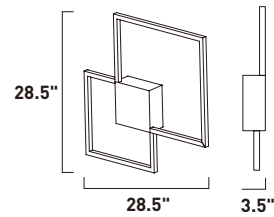

B

E21513-CHP
Flush Mount

C