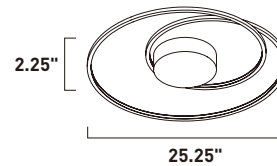

CYCLE

- 3000K Color Temperature
- CRI 80
- Dimmable with Triac dimmers

E21320-MS
Flush Mount

B

E21322-MS
Flush Mount

C

	ITEM #	FINISH	LAMPING	DIMENSION	LUMENS			Additional Information
					CRI	INIT.	DEL.	
B	E21320	MS	33W LED 3000K (Integrated)	18.25"W x 2.25"H	80	2310	1275	LED
C	E21322	MS	55W LED 3000K (Integrated)	25.25"W x 2.25"H	80	3850	1980	LED