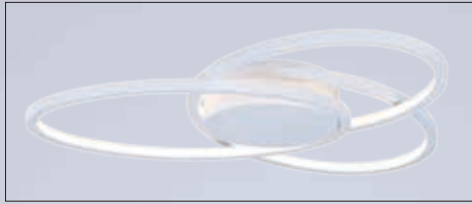

• Flush Mount Option

C