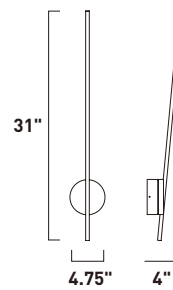

E41440-SA, WT
Wall Sconce

B