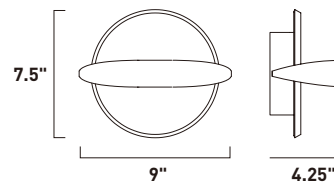

E41385-WT
Outdoor Wall Sconce

B

ITEM #	FINISH	LAMPING	DIMENSION	LUMENS			Additional Information
				HCO	CRI	INIT. DEL.	
B E41385	WT	5W LED 3000K (Integrated)	9"W x 7.5"H x 4.25"Ext.	4.25"	80	500 290	Indirect

Finish: White (WT)