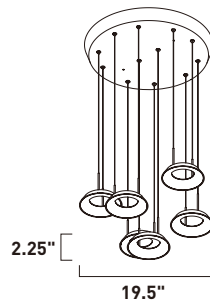

E20901-BK
Pendant