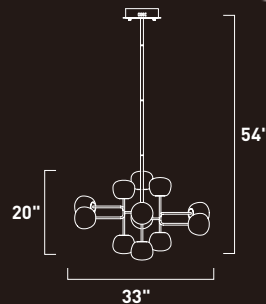

ITEM #	FINISH	LAMPING	DIMENSION	HCO	CRI	LUMENS	Additional Information
A	E21123	11WT	2 x 4.8W LED 3000K (Incl.)	10.25"W x 14.5"H x 8"Ext.	7.25"	80	672	LED
B	E21126	11WT	12 x 4.8W LED 3000K (Incl.)	33"W x 20"H x 54"OAH		80	4032	Includes One 6" Stem (ESTR06006WT-AN) Includes Three 12" Stems (ESTR06012WT-AN) LED

Finish: Matte White glass (11) White (WT)