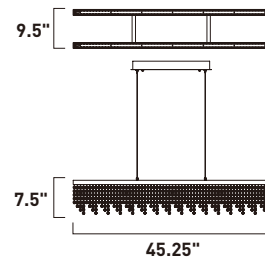

ITEM #	FINISH	LAMPING	DIMENSION	CRI	LUMENS	Additional Information
A	E23098	138PC	40W LED 3000K (Integrated)	45.25"L x 9.5"W x 7.5"H x 123"OAH	80+	2800	

Finish: Smoky crystal (138) Polished Chrome (PC)