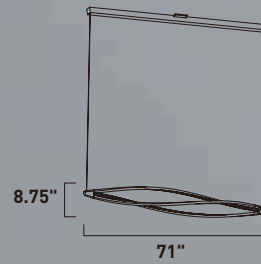

ITEM #	FINISH	LAMPING	DIMENSION	CRI	LUMENS	Additional Information
A	E41396	11MW	44W LED 3000K (Integrated)	71"W x 8.75"H x 129.75"OAH	80+	3080	

Finish: Matte White glass (11) Matte White (MW)