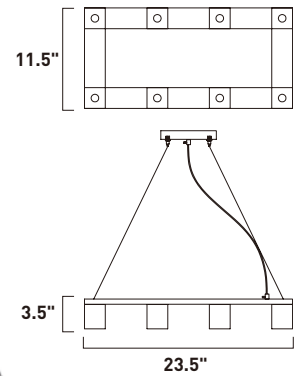

BLOCS LED

- Dimmable G9 LED bulbs included
- Thick glass blocks with frosted openings
- 3000K Color Temperature, CRI 80+
- Dimmable with Electronic Low Voltage Dimmer

E32036-18PC
Pendant
A

	ITEM #	FINISH	LAMPING	DIMENSION	CRI	LUMENS	Additional Information
A	E32036	18PC	17.6W LED G9 3000K (Incl.)	23.5"L x 11.5"W x 3.5"H x 118"OAH	80+	3520	

Finish: Clear glass (18) Polished Chrome (PC)