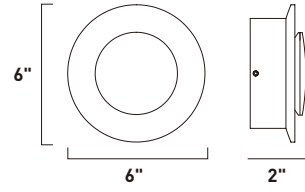

E41376-WT
Wall Sconce

A