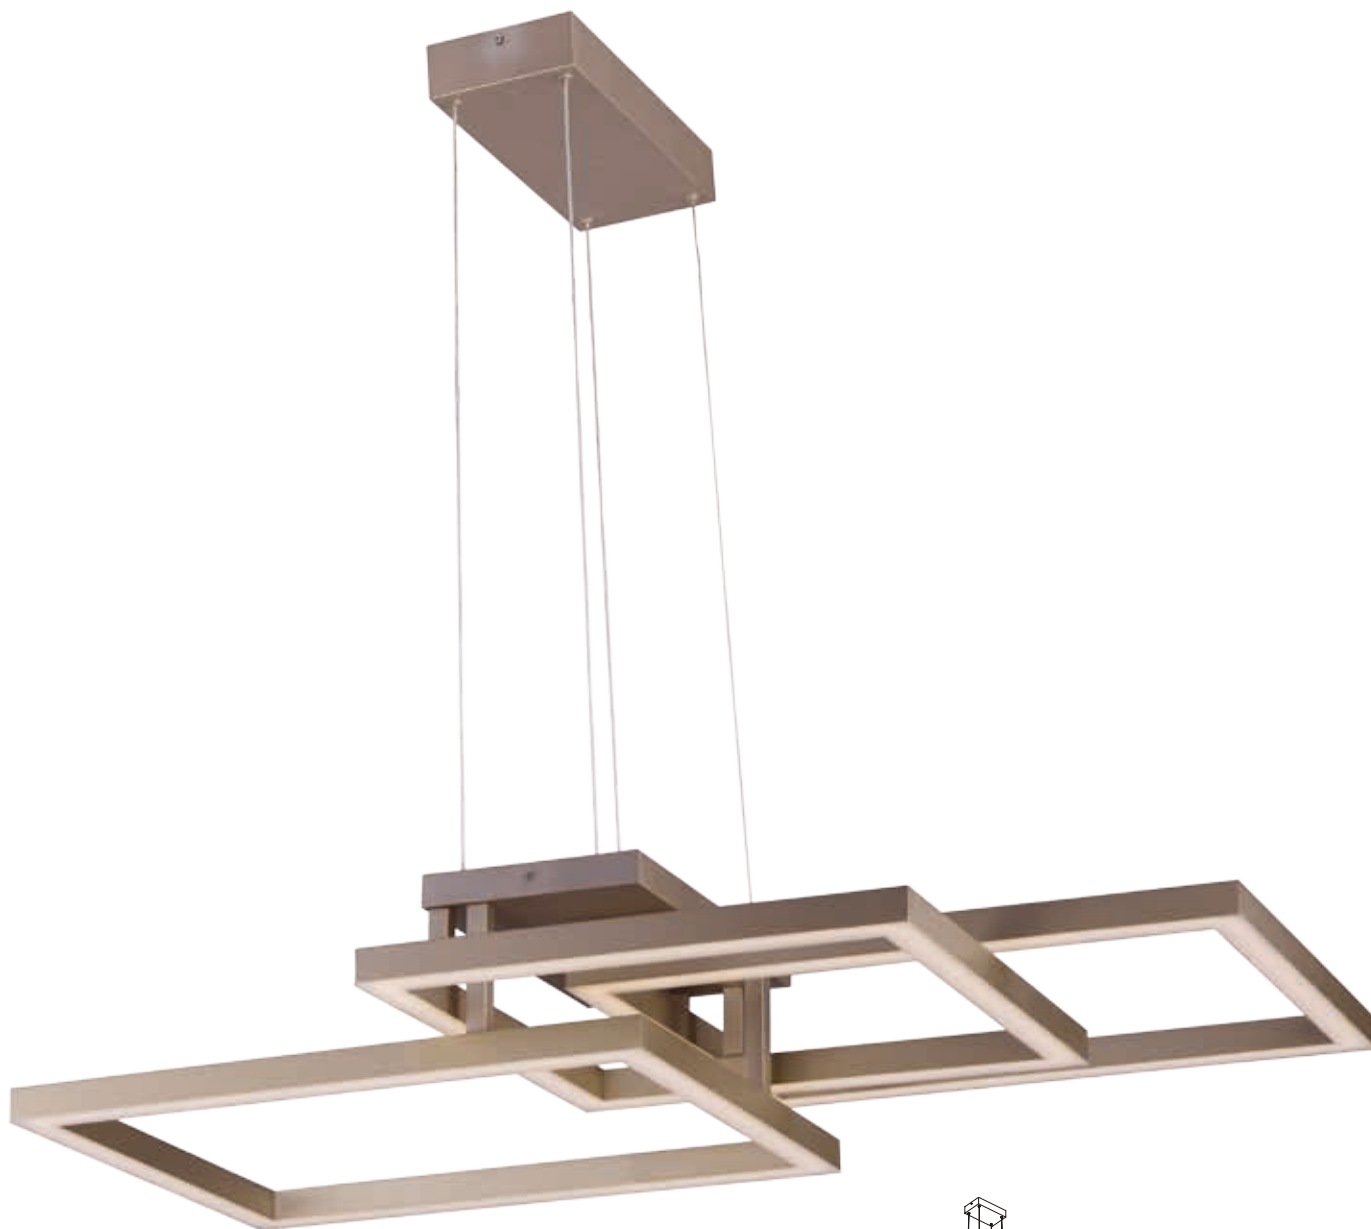

TRAVERSE

Multiple squares finished in Champagne, are layered in a geometric pattern to form an interesting lighting sculpture. Enclosed behind the white acrylic lens is high power LED for even and economical illumination.

E21515-CHP
Pendant

A