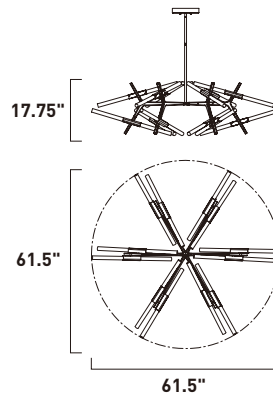

ITEM #	FINISH	LAMPING	DIMENSION	CRI	LUMENS	Additional Information	
A	E41437	75GM	72W LED 3000K (Integrated)	61.5"L x 61.5"W x 17.75"H x 62.25"OAH	80+	5040	Includes Two 6" Stems (ESTR07506GM-SG) Includes Three 12" Stems (ESTR07512GM-SG)

Finish: Clear Acrylic glass (75) Gunmetal (GM)