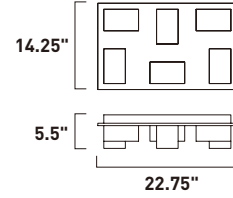

PIZZAZZ

- Rectangular cubes of Crystalline acrylic diffusers
- High powered LEDs deliver generous amounts of light
- 3000K Color Temperature, CRI 80+
- Dimmable with Triac Dimmer

A

B

C

ITEM #	FINISH	LAMPING	DIMENSION	CRI	LUMENS	Additional Information
A	E24467 | 160COF, 160PC	43.2W LED 3000K (Integrated)	22.75"L x 14.25"W x 5.5"H	80+	3024	
B	E24468 | 160COF, 160PC	64.8W LED 3000K (Integrated)	22.75"L x 22.75"W x 5.5"H	80+	4536	
C	E24469 | 160COF, 160PC	86.4W LED 3000K (Integrated)	29.25"L x 22.75"W x 5.5"H	80+	6048	

Finish: Crystalline (160) Coffee (COF) Polished Chrome (PC)