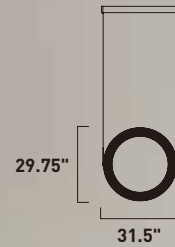

E24586-MW
Pendant

GYRO

Concentric bands of Matte White rotate on 2 axis points to adjust in multiple directions similar to a gyroscope. The edge of each slender band is encased with a small LED strip covered by a frosted lens. It is more a work of art than just a lighting fixture.