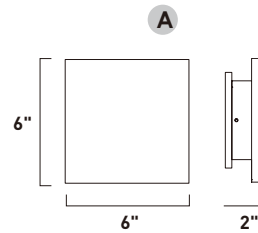

E41388-SA, WT
Outdoor Wall Sconce