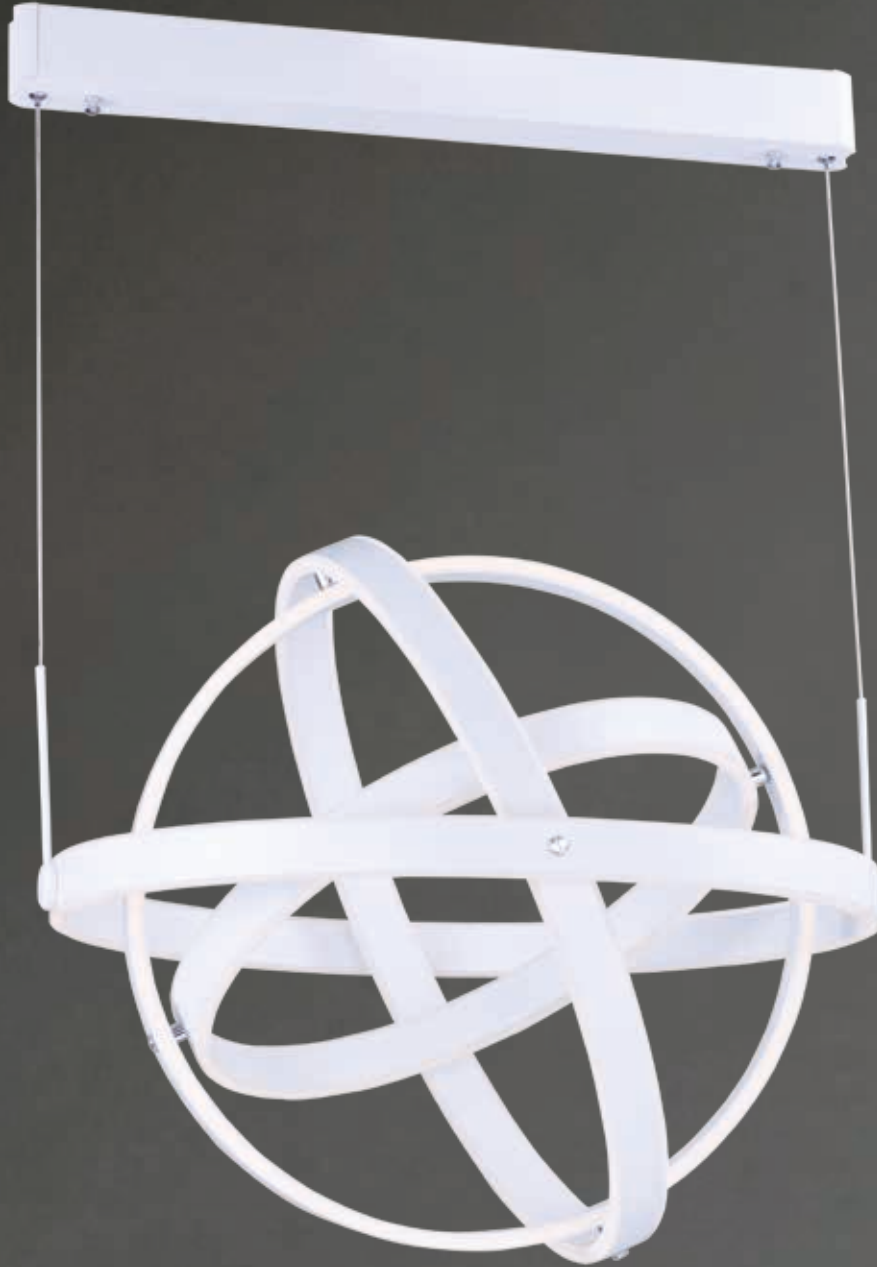

GYRO

- Rotatable bands finished in Matte White
- Strip of LED encased in frosted lens along edge
- 3000K Color Temperature, CRI 80+
- Dimmable with Triac dimmers

E24584-MW
Pendant

A

	ITEM #	FINISH	LAMPING	DIMENSION	CRI	LUMENS	Additional Information
A	E24584	MW	92.52W LED 3000K (Integrated)	25.75"W x 23.75"H x 147"OAH	80+	6476	

Finish: Matte White(MW)