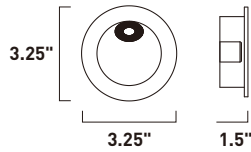

E42403-BZ, SA, WT
E41403-BZ, SA, WT
Outdoor Wall Sconce

B