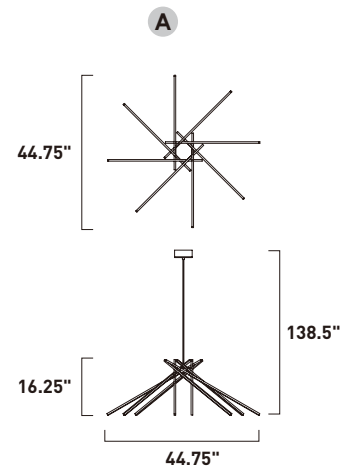

E41445-SA, WT
Pendant

ITEM #	FINISH	LAMPING	DIMENSION	CRI	LUMENS	Additional Information
A E41445	SA, WT	27W LED 3000K (Integrated)	44.75"L x 44.75"W x 16.25"H x 138.5"OAH	90	1890	

Finish options: Satin Aluminum (SA) White (WT)