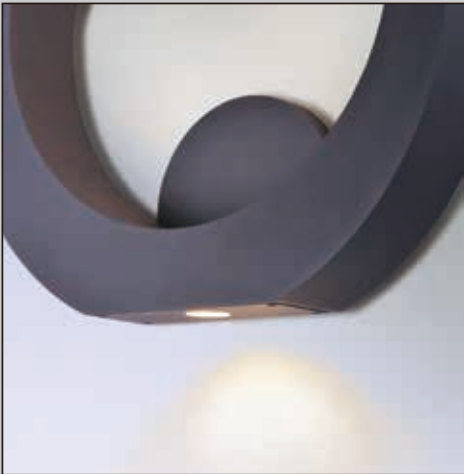

Finish options: Bronze (BZ) White (WT)

ALUMILUX

- Available in various shapes and finishes
- Collection features full range of products from pendants, flush mounts, interior/exterior wall sconces, and landscape lighting
- Cast and Machined Aluminum
- 3000K Color Temperature
- CRI 90