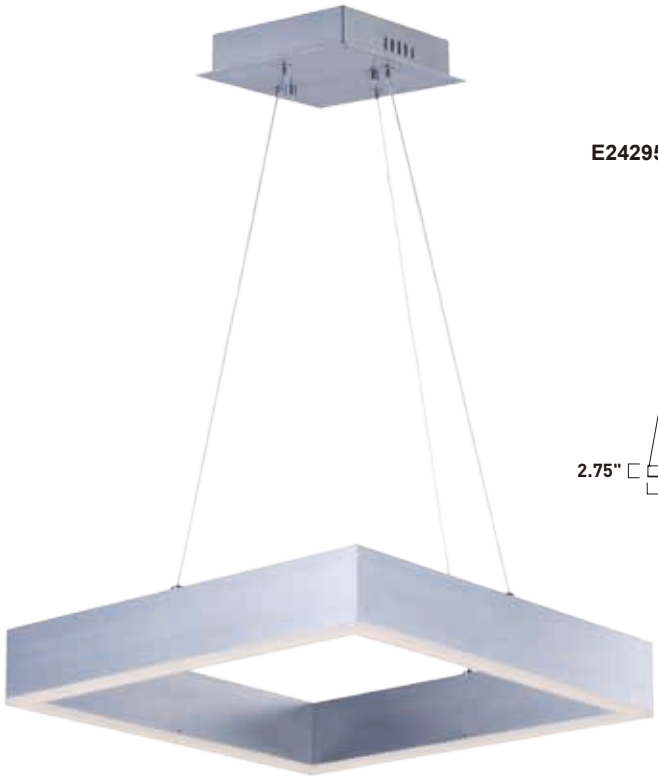

METALLIKA

- Extruded aluminum frame
- Available in three metallic finishes: Brushed Copper, Coffee, and Brushed Aluminum
- 3000K Color Temperature, CRI 80+
- Dimmable with Triac Dimmer