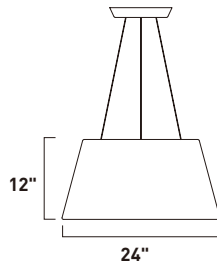

E20906-BK
Pendant

B