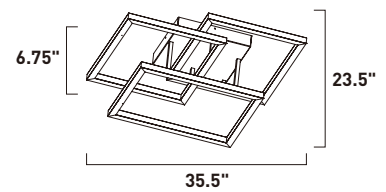

ITEM #	FINISH	LAMPING	DIMENSION	HCO	CRI	LUMENS	Additional Information
A	E21515	CHP	86W LED 3000K (Integrated)	35.5"W x 6"H x 127.75"OAH		80	6020	
B	E21510	CHP	28W LED 3000K (Integrated)	28.5"W x 28.5"H x 3.5"Ext.	16.75"	80	1960	
C	E21513	CHP	86W LED 3000K (Integrated)	35.5"L x 23.5"W x 6.75"H		80	6020	

Finish: Champagne (CHP)