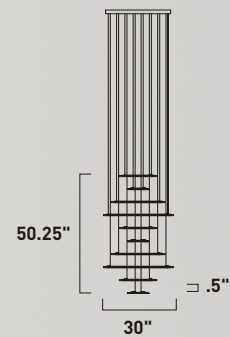

E22665-11MS
Pendant
A

ITEM #	FINISH	LAMPING	DIMENSION	LUMENS			Additional Information
				CRI	INIT.	DEL.	
A E22665	11MS	159W LED 3000K (Integrated)	30"W x 50.25"H x 183"OAH	80	11130	6110	

Finish: Matte White glass (11) Matte Silver (MS)