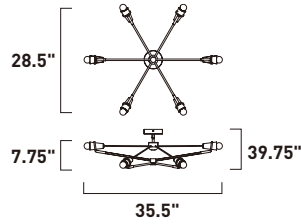

B

E23105-BKPC
Pendant

C

ITEM #	FINISH	LAMPING	DIMENSION	CRI	LUMENS		Additional Information
					INIT.	DEL.	
B	E23100	BKPC 6 x 8W COB LED 3000K (Integrated))	35.5"L x 28.5"W x 7.75"H x 39.75"OAH	90	3360	3000	Includes One 6" Stem (ESTR05006BK-SG) Includes Two 12" Stems (ESTR05012BK-SG)
C	E23105	BKPC 10 x 8W COB LED 3000K (Integrated)	93"L x 40.75"W x 9.25"H x 38.75"OAH	90	5600	5000	Includes Two 6" Stems (ESTR05006BK-SG) Includes Four 12" Stems (ESTR05012BK-SG)