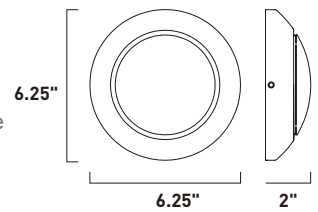

- Adjustable
- Indirect

E41374-SA, BZ
Outdoor Wall Sconce

A

E41375-SA, BZ
Outdoor Wall Sconce

B

	ITEM #	FINISH	LAMPING	DIMENSION	HCO	CRI	LUMENS		Additional Information
							INIT.	DEL.	
A	E41374	SA, BZ	4W LED 3000K (Integrated)	4.75"W x 4.75"H x 2.5"Ext.	2.25"	90	280	220	
B	E41375	SA, BZ	4W LED 3000K (Integrated)	6.25"W x 6.25"H x 2"Ext.	3.25"	90	280	220	