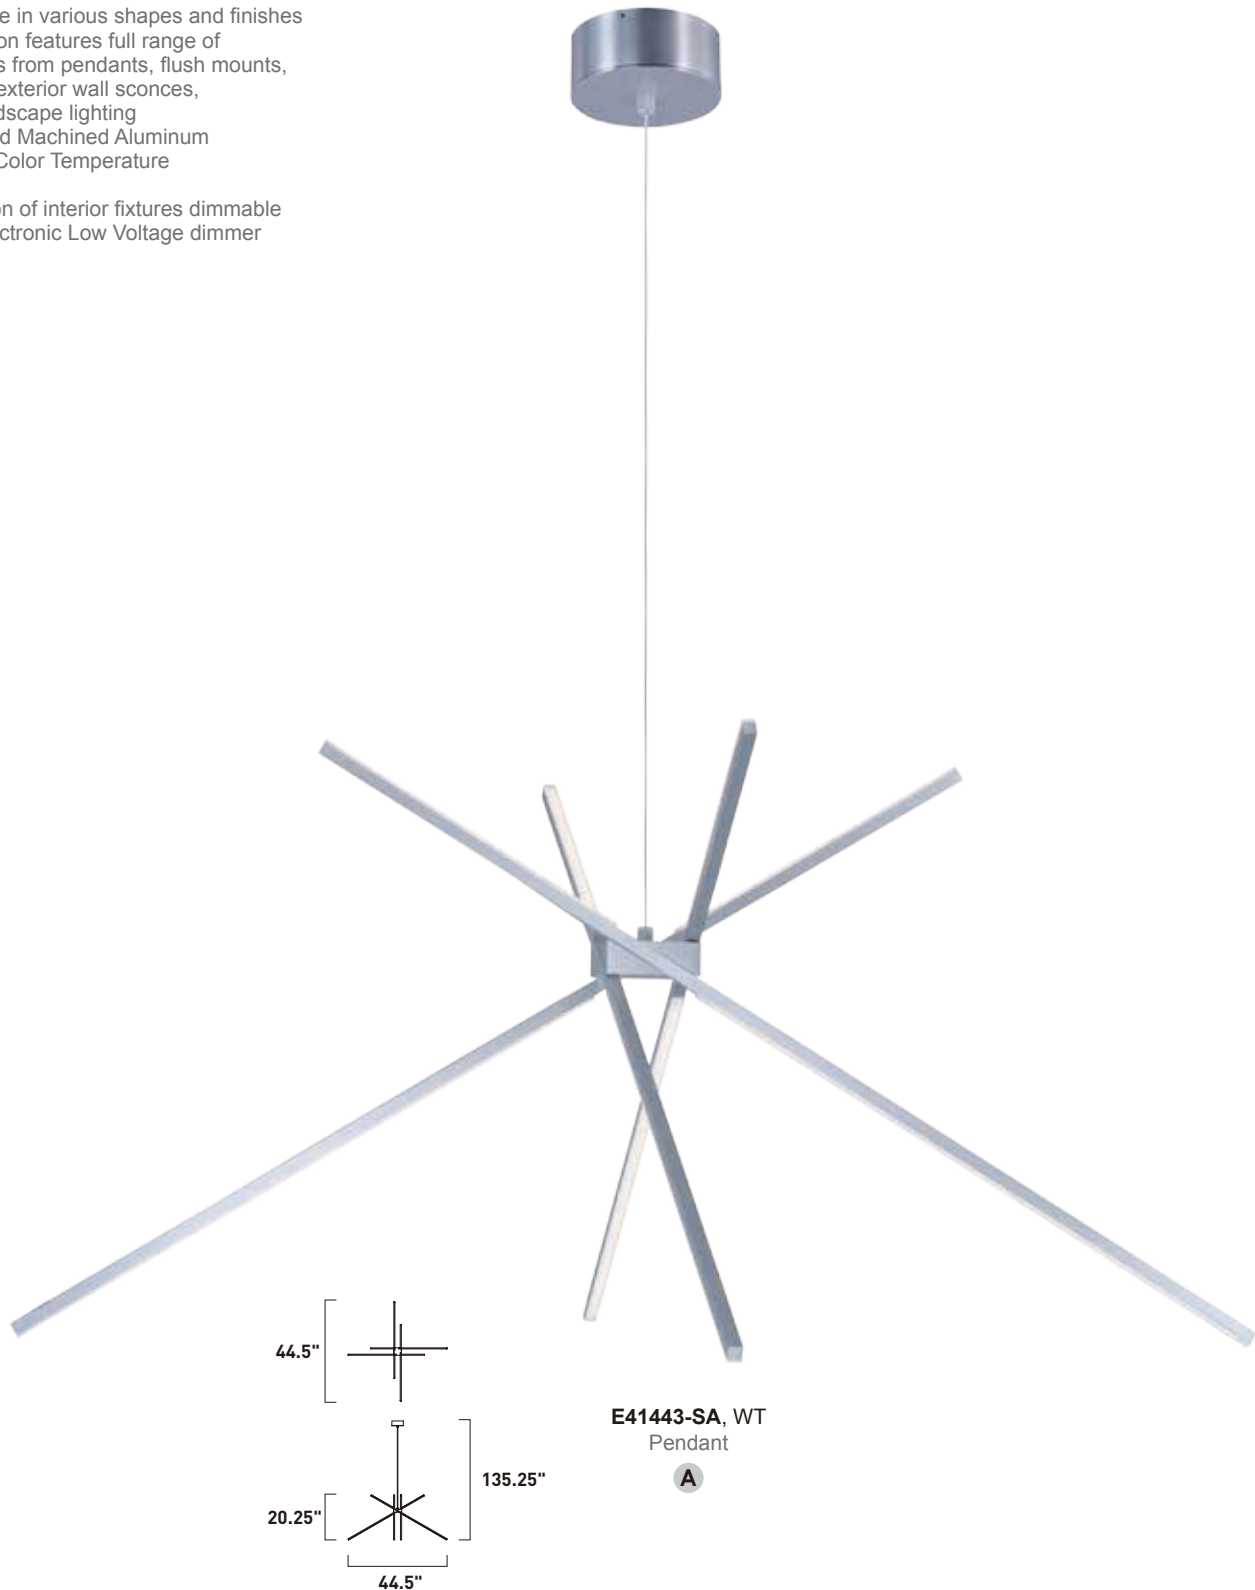

ALUMILUX

- Available in various shapes and finishes
- Collection features full range of products from pendants, flush mounts, interior/exterior wall sconces, and landscape lighting
- Cast and Machined Aluminum
- 3000K Color Temperature
- CRI 90
- Selection of interior fixtures dimmable with Electronic Low Voltage dimmer

E41443-SA, WT
Pendant
A

	ITEM #	FINISH	LAMPING	DIMENSION	CRI	LUMENS	Additional Information
A	E41443	SA, WT	23W LED 3000K (Integrated)	44.5"L x 44.5"W x 20.25"H x 135.25"OAH	90	1610	

Finish options: Satin Aluminum (SA) White (WT)