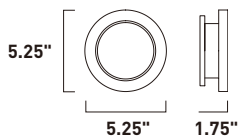

E41381-BZ, WT
Outdoor Wall Sconce

C