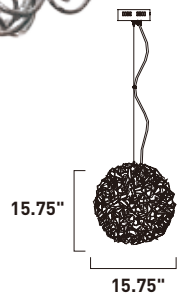

E32572-PC
Pendant

	ITEM #	FINISH	LAMPING	DIMENSION	LUMENS			Additional Information
					CRI	INIT.	DEL.	
B	E32574	PC	12 x 1.2W LED G4 3000K (Incl.)	23.5"W x 23.5"H x 134"OAH	80	1250	1200	
C	E32572	PC	8 x 1.2W LED G4 3000K (Incl.)	15.75"W x 15.75"H x 125"OAH	80	850	800	

Finish: Polished Chrome (PC)