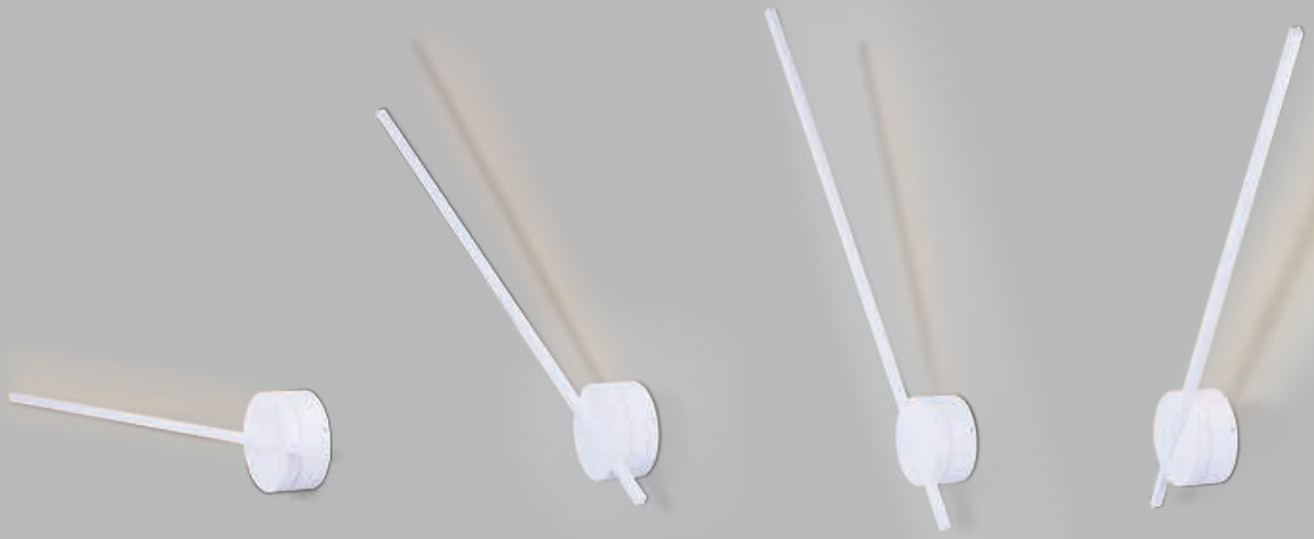

- Adjustable
- Dimmable with triac dimmer