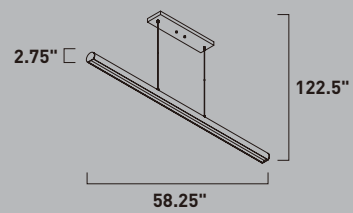

E41468-SA, WT
Pendant
B

ITEM #	FINISH	LAMPING	DIMENSION	CRI	LUMENS	Additional Information
B E41468	SA, WT	35W LED 3000K (Integrated)	58.25"W x 4.5"W x 2.75"H x 122.5"OAH.	90	2450	

Finish options: Satin Aluminum (SA) White (WT)