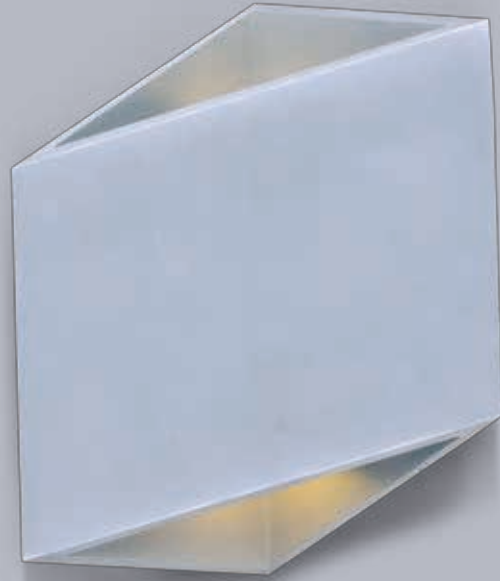

Finish options: Satin Aluminum (SA) White (WT)

ALUMILUX

- Available in various shapes and finishes
- Collection features full range of products from pendants, flush mounts, interior/exterior wall sconces, and landscape lighting
- Cast and Machined Aluminum
- 3000K Color Temperature
- CRI 90
- Selection of interior fixtures dimmable with Electronic Low Voltage dimmer