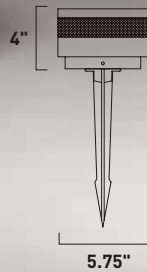

ALUMILUX

- Available in various shapes and finishes
- Collection features full range of products from pendants, flush mounts, interior/exterior wall sconces, and landscape lighting
- Cast and Machined Aluminum
- 3000K Color Temperature
- CRI 90

A

B

	ITEM #	FINISH	LAMPING	DIMENSION	CRI	LUMENS		Additional Information
						INIT.	DEL.	
A	E41358	BK	9W LED 3000K (Integrated)	5.75"W x 4"H	90	630	250	FOR WET LOCATION T24 LED
B	E41357	BK	12W LED 3000K (Integrated)	5.75"W x 3.75"H	90	840	220	FOR WET LOCATION T24 LED

Finish: Black (BK)