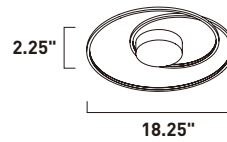

CYCLE

- 3000K Color Temperature
- CRI 80
- Dimmable with Triac dimmers

E21320-MS
Flush Mount

B

E21322-MS
Flush Mount

C

	ITEM #	FINISH	LAMPING	DIMENSION	LUMENS			Additional Information
					CRI	INIT.	DEL.	
B	E21320	MS	33W LED 3000K (Integrated)	18.25"W x 2.25"H	80	2310	1275	LED
C	E21322	MS	55W LED 3000K (Integrated)	25.25"W x 2.25"H	80	3850	1980	LED