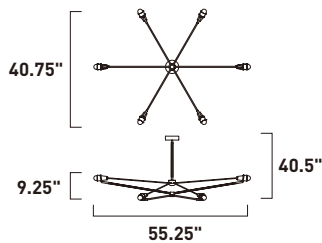

ITEM #	FINISH	LAMPING	DIMENSION	LUMENS		Additional Information	
				CRI	INIT. DEL.		
A E23103	BKPC	6 x 8W COB LED 3000K (Integrated)	55.25"L x 40.75"W x 9.25"H x 40.5"OAH	90	3360	3000	Includes One 6" Stem (ESTR05006BK-SG) Includes Two 12" Stems (ESTR05012BK-SG)

Finish: Black/Polished Chrome (BKPC)