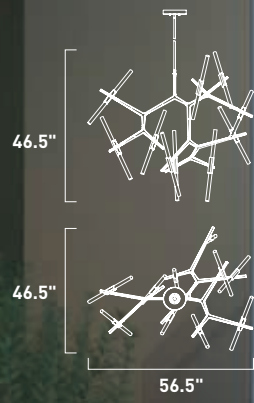

E41438-75GM
Pendant

A

LIGHT SABER

This galactic collection features inter-connected castings finished in Gunmetal, that turn to adjust. Rods of clear acrylic have laser cut lines on the interior which are illuminated by high power LED's enclosed in the castings. Several large scale pieces in the collection designed to fill open spaces in both residential and commercial environments.