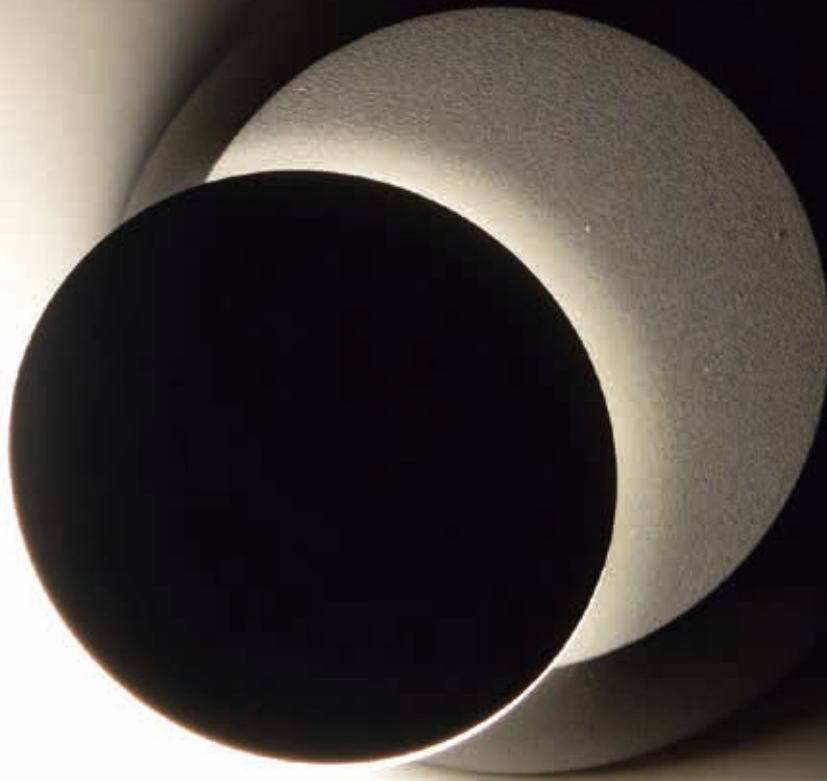

- Adjustable
- Indirect