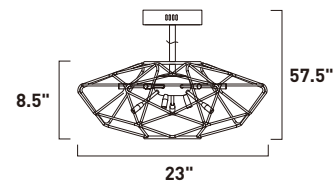

E22918-BKPC
Pendant

A

ITEM #	FINISH	LAMPING	DIMENSION	LUMENS		Additional Information
				CRI	INIT. DEL.	
A E22918	BKPC	12 x 1.2W LED G4 3000K (Incl.)	23"W x 8.5"H x 57.5"OAH	80	1320 1200	Includes One 6" Stem (ESTR06206BK-DZ) Includes Three 12" Stems (ESTR06212BK-DZ)   

Finish: Black/Polished Chrome (BKPC)

E22910-BKPC
Pendant

E22912-BKPC
Pendant

ITEM #	FINISH	LAMPING	DIMENSION	LUMENS			Additional Information	
				CRI	INIT.	DEL.		
B	E22910	BKPC	12 x 1.2W LED G4 3000K (Incl.)	20.5"W x 15.5"H x 67"OAH	80	1320	1200	Includes One 6" Stem (ESTR06206BK-DZ) Includes Three 12" Stems (ESTR06212BK-DZ)
C	E22912	BKPC	20 x 1.2W LED G4 3000K (Incl.)	26"W x 21"H x 74"OAH	80	2200	2000	Includes One 6" Stem (ESTR06206BK-DZ) Includes Three 12" Stems (ESTR06212BK-DZ)