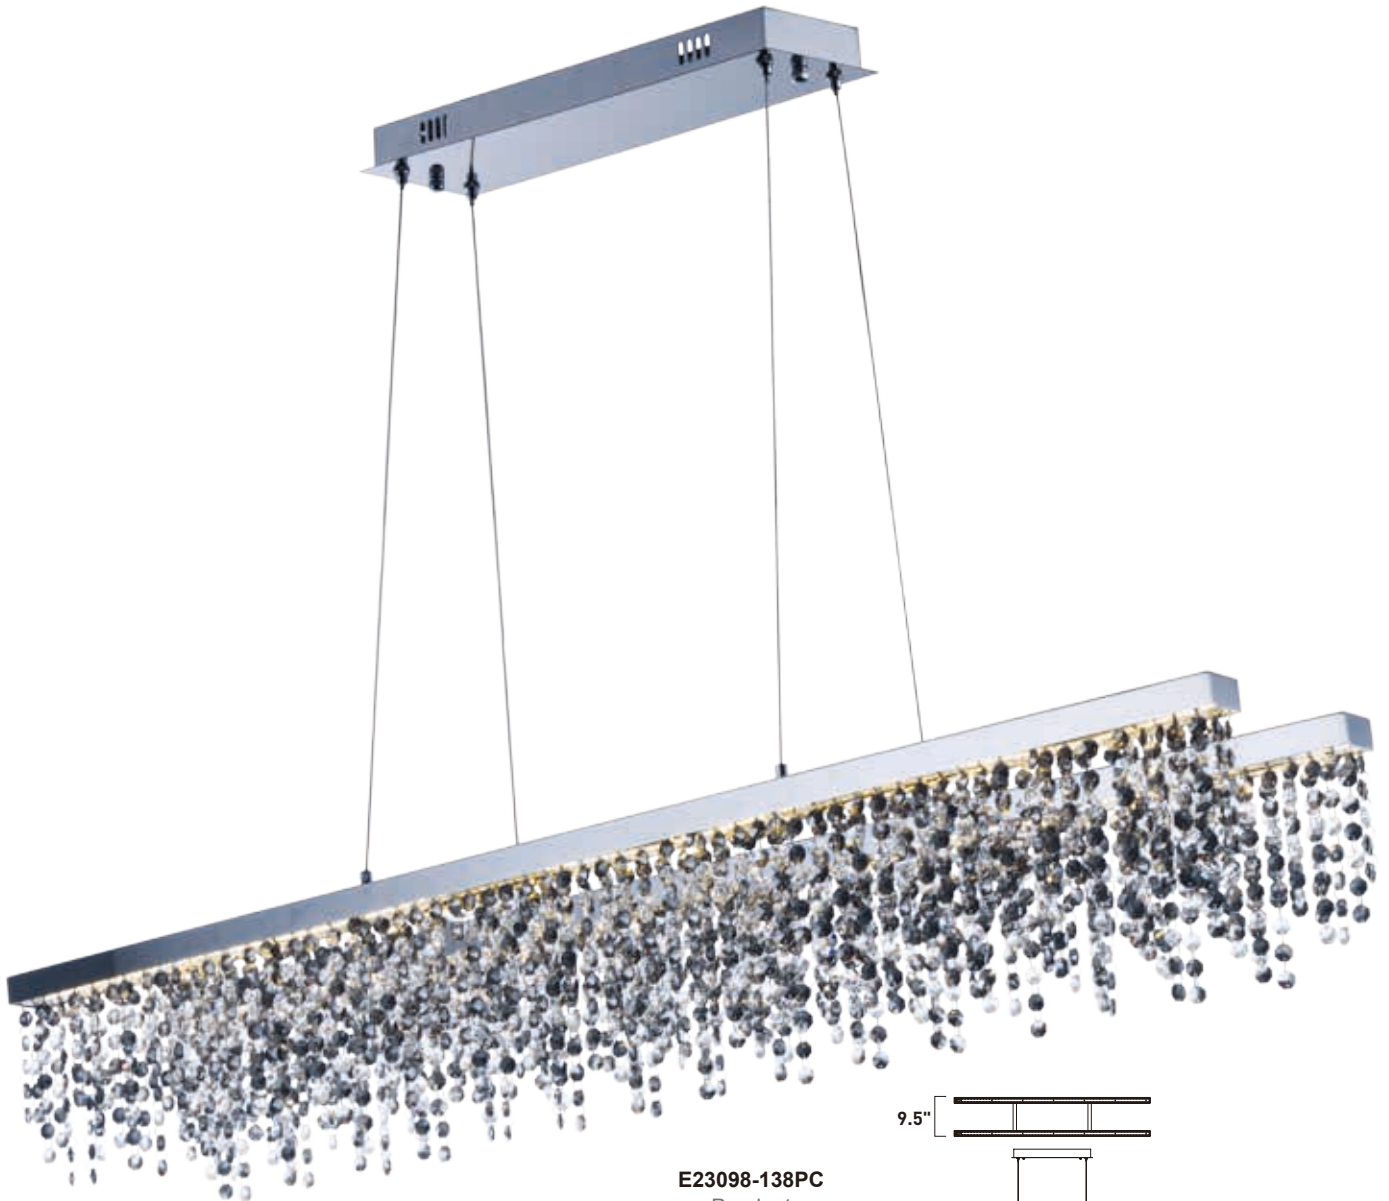

MIDNIGHT SHOWER

- Concealed LED light source
- Smoky crystal strands
- 3000K Color Temperature, CRI 80+
- Dimmable with Triac Dimmer

E23098-138PC
Pendant

A