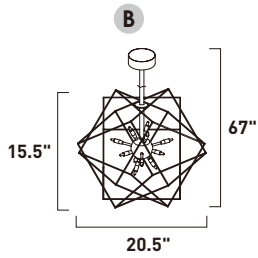

E22918-BKPC
Pendant

A

ITEM #	FINISH	LAMPING	DIMENSION	LUMENS		Additional Information
				CRI	INIT. DEL.	
A E22918	BKPC	12 x 1.2W LED G4 3000K (Incl.)	23"W x 8.5"H x 57.5"OAH	80	1320 1200	Includes One 6" Stem (ESTR06206BK-DZ) Includes Three 12" Stems (ESTR06212BK-DZ)   

Finish: Black/Polished Chrome (BKPC)

E22910-BKPC
Pendant

E22912-BKPC
Pendant

ITEM #	FINISH	LAMPING	DIMENSION	LUMENS			Additional Information	
				CRI	INIT.	DEL.		
B	E22910	BKPC	12 x 1.2W LED G4 3000K (Incl.)	20.5"W x 15.5"H x 67"OAH	80	1320	1200	Includes One 6" Stem (ESTR06206BK-DZ) Includes Three 12" Stems (ESTR06212BK-DZ)
C	E22912	BKPC	20 x 1.2W LED G4 3000K (Incl.)	26"W x 21"H x 74"OAH	80	2200	2000	Includes One 6" Stem (ESTR06206BK-DZ) Includes Three 12" Stems (ESTR06212BK-DZ)