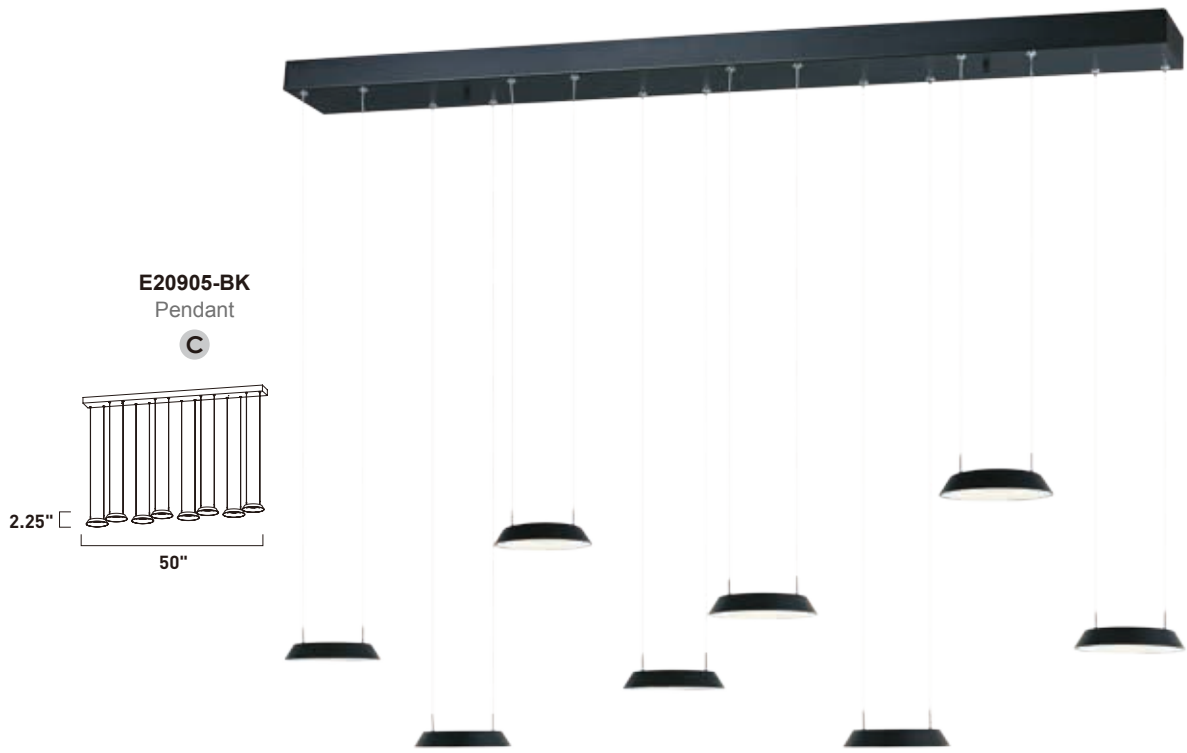

ITEM #	FINISH	LAMPING	DIMENSION	HCO	CRI	LUMENS	Additional Information
C	E20905	BK	58W LED 3000K (Integrated)	50"W x 2.25"H x 122.75"OAH		80+	4060	
D	E20903	BK	35W LED 3000K (Integrated)	30"W x 2.25"H x 123"OAH		80+	2450	
E	E20902	BK	7W LED 3000K (Integrated)	8"W x 7.5"H x 8"Ext.	6"	80+	490	

Finish: Black (BK)