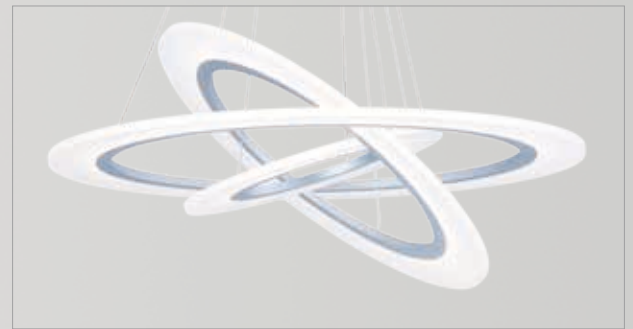

E22656-11MS

Pendant

C