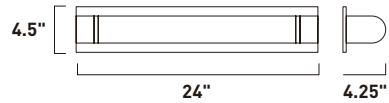

ITEM #	FINISH	LAMPING	DIMENSION	HCO	CRI	LUMENS		Additional Information
							INIT.	DEL.	
B	E41464	SA, WT	15W LED 3000K (Integrated)	30"W x 4.5"H x 4.25"Ext.	2.25"	90	1050	580	
C	E41463	SA, WT	10W LED 3000K (Integrated)	24"W x 4.5"H x 4.25"Ext.	2.25"	90	700	420	

Finish options: Satin Aluminum (SA) White (WT)