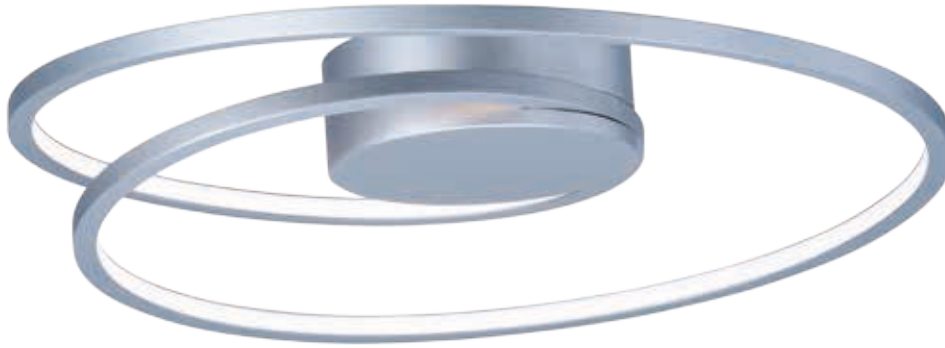

CYCLE

- 3000K Color Temperature
- CRI 80
- Dimmable with Triac dimmers

E21320-MS
Flush Mount

B