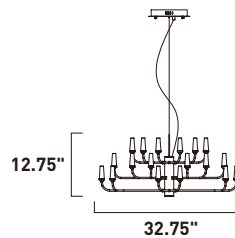

E24365-09BZ, 09PC
Chandelier

	ITEM #	FINISH	LAMPING	DIMENSION	CRI	LUMENS	Additional Information
A	E24365	09BZ, 09PC	43.2W LED 3000K (Integrated)	32.75"W x 12.75"H x 135.75"OAH	80+	3024	

Finish Options: Frost White glass (09) Bronze (BZ) Polished Chrome (PC)