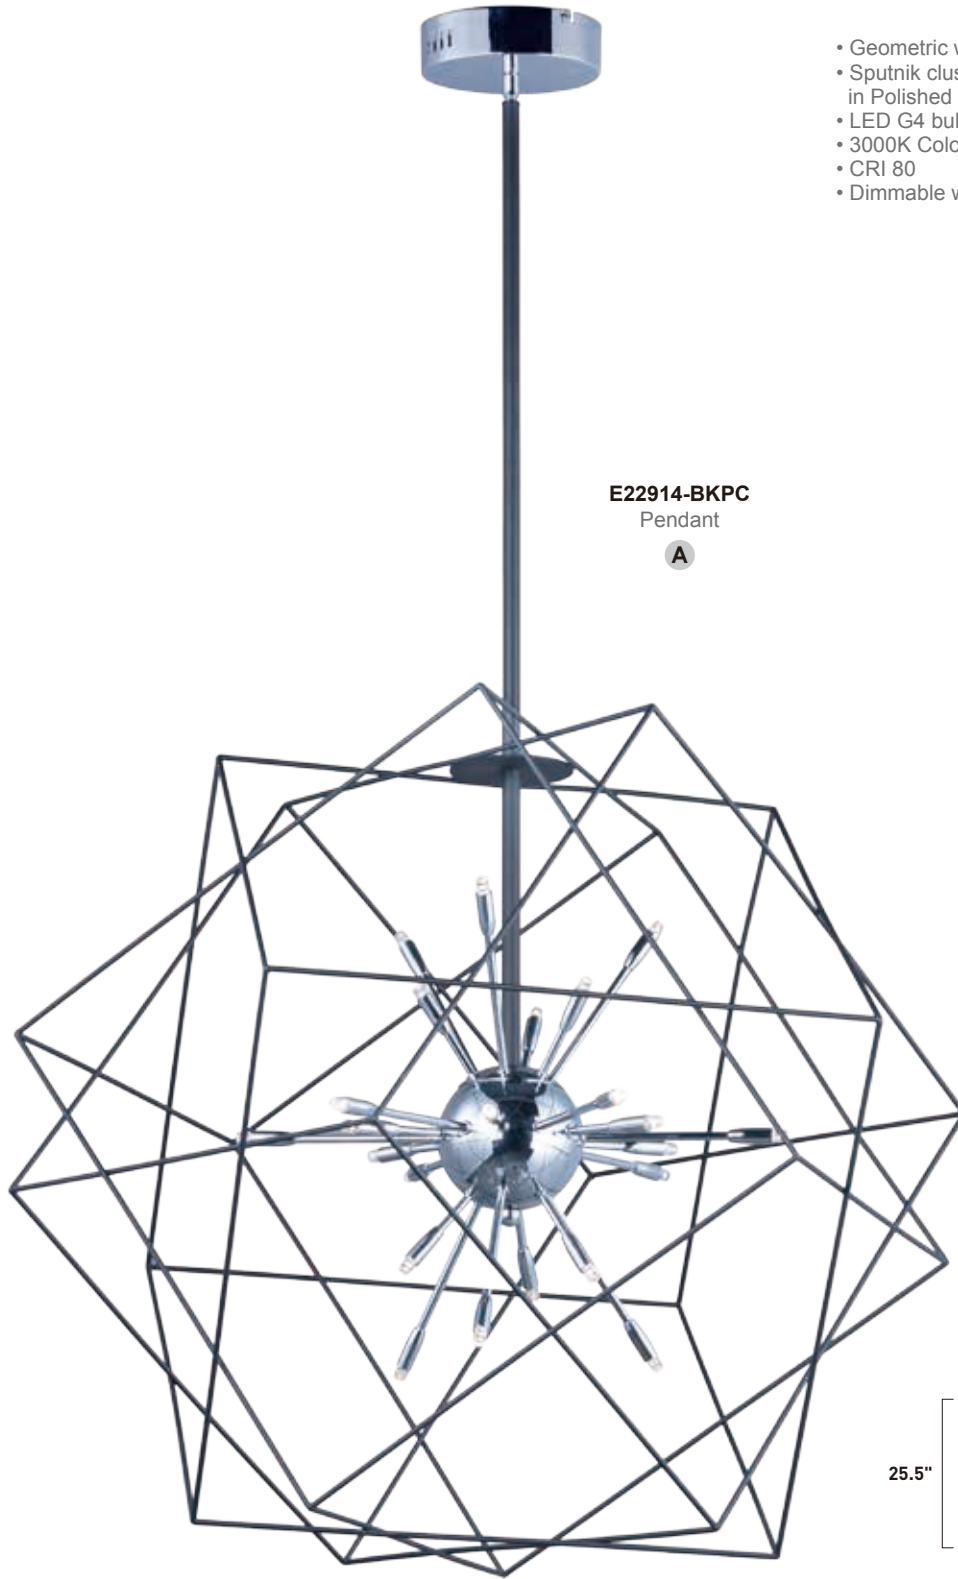

RUBIC

- Geometric wire frames in Black finish
- Sputnik cluster finished in Polished Chrome
- LED G4 bulbs included
- 3000K Color Temperature
- CRI 80
- Dimmable with Triac dimmers

E22914-BKPC
Pendant

A