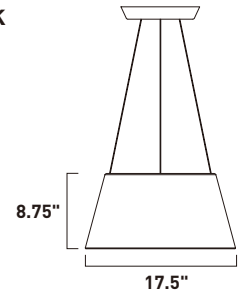

QUANTUM

- Black Aluminum pendants with tapered cylinder
- Open bottom and top to provide up and down-lighting
- White Acrylic diffuser
- CRI 80+
- Dimmable with Triac Dimmer

A

B

• View from top

	ITEM #	FINISH	LAMPING	DIMENSION	CRI	LUMENS	Additional Information
A	E20908	BK	2 x 40W LED 3000K (Integrated)	24"W x 12"H x 133.5"OAH	80+	5600	
B	E20906	BK	2 x 30W LED 3000K (Integrated)	17.5"W x 8.75"H x 130.5"OAH	80+	3500	

Finish: Black (BK)