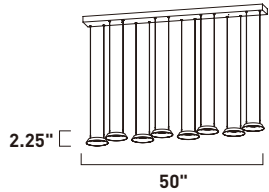

E20905-BK
Pendant
C