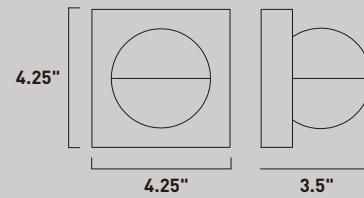

• Adjustable

E41326-SA, WT
Wall Sconce

B

	ITEM #	FINISH	LAMPING	DIMENSION	HCO	CRI	LUMENS		Additional Information
							INIT.	DEL.	
A	E41460	SA, WT	8W LED 3000K (Integrated)	4.25"W x 15.25"H x 4.25"Ext.	13"	90	560	430	
B	E41326	SA, WT	4W COB LED 3000K (Incl.)	4.25"W x 4.25"H x 3.5"Ext.	3.5"	90	280	140	

Finish options: Satin Aluminum (SA) White (WT)