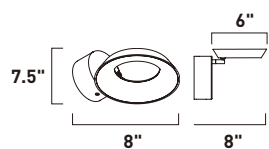

Finish: Black (BK)

E20905-BK
Pendant
C

E20903-BK
Pendant
D

E20902-BK
Wall Mount
E

	ITEM #	FINISH	LAMPING	DIMENSION	HCO	CRI	LUMENS	Additional Information
C	E20905	BK	58W LED 3000K (Integrated)	50"W x 2.25"H x 122.75"OAH		80+	4060	
D	E20903	BK	35W LED 3000K (Integrated)	30"W x 2.25"H x 123"OAH		80+	2450	
E	E20902	BK	7W LED 3000K (Integrated)	8"W x 7.5"H x 8"Ext.	6"	80+	490	