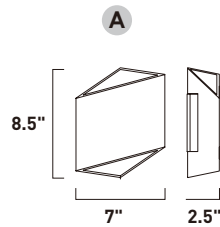

E41373-SA, WT
Outdoor Wall Sconce