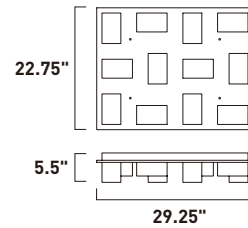

ITEM #	FINISH	LAMPING	DIMENSION	CRI	LUMENS	Additional Information
A	E24467 | 160COF, 160PC	43.2W LED 3000K (Integrated)	22.75"L x 14.25"W x 5.5"H	80+	3024	
B	E24468 | 160COF, 160PC	64.8W LED 3000K (Integrated)	22.75"L x 22.75"W x 5.5"H	80+	4536	
C	E24469 | 160COF, 160PC	86.4W LED 3000K (Integrated)	29.25"L x 22.75"W x 5.5"H	80+	6048	

Finish: Crystalline (160) Coffee (COF) Polished Chrome (PC)