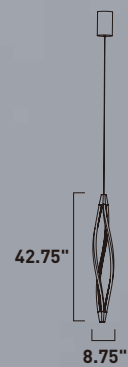

E41392-11MW
Pendant

C