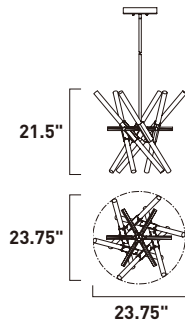

E41433-75GM
Pendant

D