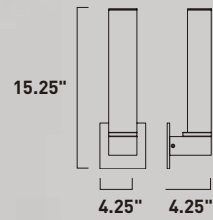

ALUMILUX

- Available in various shapes and finishes
- Collection features full range of products from pendants, flush mounts, interior/exterior wall sconces, and landscape lighting
- Dimmable with Electronic Low Voltage dimmer
- Cast and Machined Aluminum
- 3000K Color Temperature
- CRI 90

E41460-SA, WT
Wall Sconce

A

- Rotates 180° degrees