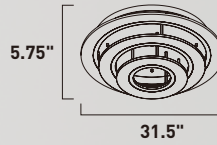

B

C

	ITEM #	FINISH	LAMPING	DIMENSION	LUMENS			Additional Information
					CRI	INIT.	DEL.	
B	E22667	11MS	68W LED 3000K (Integrated)	31.5"W x 5.75"H	80	4760	3200	LED
C	E22668	11MS	116W LED 3000K (Integrated)	39.5"W x 7"H	80	8120	4890	LED

Finish: Matte White glass (11) Matte Silver (MS)