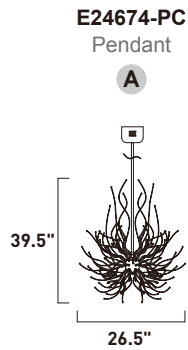

ORION

- Lamps Included
- Energy Efficient
- 3000K Color Temperature
- CRI 80+
- Dimmable with triac dimmer

ITEM #	FINISH	LAMPING	DIMENSION	CRI	LUMENS	Additional Information
A E24674	PC	46.8W LED G4 3000K (Incl.)	26.5"W x 39.5"H x 85"OAH	80+	4290	Includes One 6" Stem (ESTR06206PC-DZ) Includes Three 12" Stems (ESTR06212PC-DZ)

Finish: Polished Chrome (PC)