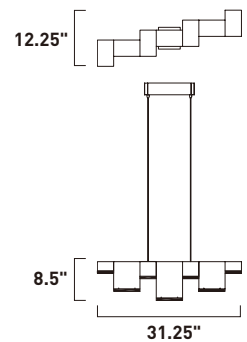

ITEM #	FINISH	LAMPING	DIMENSION	CRI	LUMENS	Additional Information
A	E24465	160COF, 160PC	36W LED 3000K (Integrated)	24.25"L x 8"W x 6.5"H x 130"OAH	80+	2520	
B	E24466	160COF, 160PC	50.4W LED 3000K (Integrated)	31.25"L x 12.25"W x 8.5"H x 132"OAH	80+	3528	

Finish: Crystalline (160) Coffee (COF) Polished Chrome (PC)