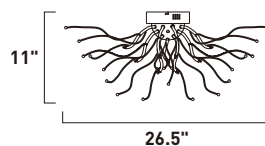

B

C

	ITEM #	FINISH	LAMPING	DIMENSION	HCO	CRI	LUMENS	Additional Information
B	E24670	PC	24W LED G4 3000K (Incl.)	26.5"W x 11"H		80+	5390	LED
C	E24672	PC	15.6W LED G4 3000K (Incl.)	17"W x 20"H x 8"Ext.	13.75"	80+	5390	LED

Finish: Polished Chrome (PC)