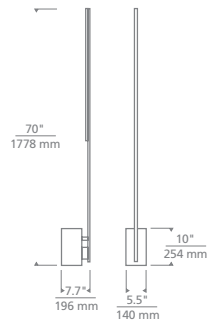

KLEE 70 FLOOR LAMP

SIZE

70: H: 70" | W: 5.5" | D: 7.7" | Base 5.5" wide
Includes 6 feet of black cloth cord

LAMPING

Integrated LED
Voltage: 120V - 240V
Total Watts: 12.3W
Delivered Lumens: 1381
CCT: 2700K
CRI: 90
Integrated 3-Step Touch-Dimmer

NATURAL BRASS/WHITE MARBLE