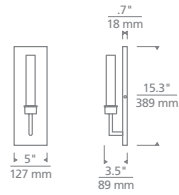

LINGER WALL

SIZE

H: 15.3" | L: 5" | W: 3.5"
Mounts up or down

LAMPING

Integrated LED
Voltage: 120V or 277V
Total Watts: 8.3W
Delivered Lumens: 553
CCT: 3000K
CRI: 90
Dimmable with most LED compatible
ELV and Triac dimmers
277V compatible with 0-10V dimmers