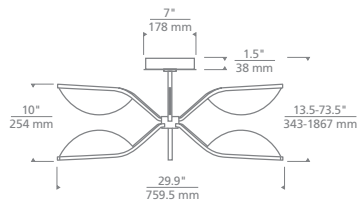

BELTERRA 30 CHANDELIER

SIZE

H: 10" (13.5" min. - 73.5" max.) |

L: 34.2" | W: 29.9" | Canopy 7" round

Includes (3) 6" and (4) 12" rigid stems in coordinating finish

Can be installed on a sloped ceiling up to 20°

LAMPING

Integrated LED

Voltage: 120V

Total Watts: 32W

Delivered Lumens: 2399

CCT: 3000K

CRI: 90

Dimmable with most LED compatible
ELV and Triac dimmers.

MATTE BLACK