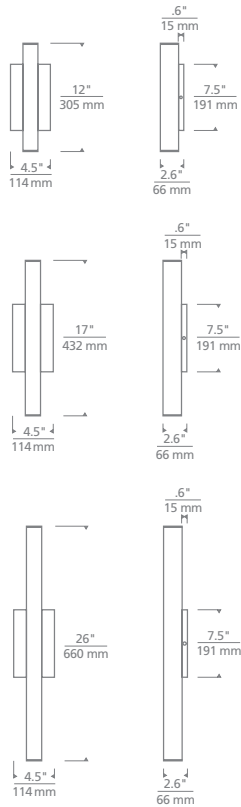

CHARA 12, 17 AND 26 OUTDOOR WALL

SIZE

12: H: 12" | W: 4.5" | D: 2.6"
17: H: 17" | W: 4.5" | D: 2.6"
26: H: 26" | W: 4.5" | D: 2.6"
Mounts vertical only

LAMPING

Integrated LED
Voltage: 120V - 277V
Total Watts: 11.9W
Delivered Lumens: 1286
CCT: 3000K
CRI: 90
Dimmable with most LED compatible
ELV, Triac and 0-10v dimmer.

ADA compliant

ORDERING GRID

PRODUCT	SHAPE	CRI/CCT	LENGTH	FUNCTION	FINISH	VOLTAGE
7000WCHA	S SQUARE	930 90 CRI 3000K	12 12" 17 17" 26 26"	UD UPLIGHT & DOWNLIGHT	B BLACK	UNV 120V - 277V