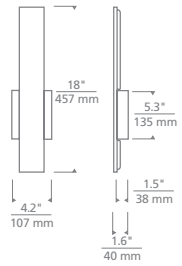

BLADE 18 AND 24 OUTDOOR WALL

SIZE

H: 18" | W: 4.2" | D: 1.6"
H: 24.2" | W: 4.2" | D: 1.6"
Mounts vertical only

LAMPING

Integrated LED
Voltage: 120V - 277V
Total Watts: 19.9W | 27.7W
Delivered Lumens: 1398 | 1951
CCT: 2700K/3000K Selectable
CRI: 90
Dimmable with most LED compatible
ELV, Triac and 0-10v dimmer.

ADA compliant

18"
BLACK