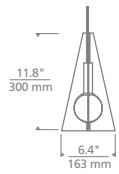

MINI ORBEL PYRAMID PENDANT

SIZE

H: 11.8" | W: 6.4"

Includes 6 feet of field-cutable cable.
Matte Black finish supplied with bronze cable. Brass and Satin Nickel finish supplied with satin cable

LAMPING

Integrated LED

Voltage: 12V

Total Watts: 6W

Delivered Lumens: 225

CCT: 3000K

CRI: 90

Dimmable with low-voltage or magnetic dimmer
(based on transformer)

NATURAL BRASS