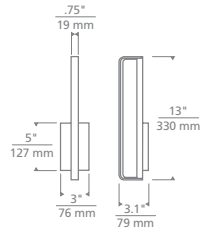

BANDA 13 WALL/BATH

SIZE

H: 13" | W: 3" | D: 3.1"
Mounts up or down

LAMPING

Integrated LED
Voltage: 120V or 277V
Total Watts: 11.7W
Delivered Lumens: 652
CCT: 3000K
CRI: 90
Dimmable with most LED compatible
ELV and Triac dimmer.
277V compatible with 0-10V dimmers

ADA Compliant

Note: Mounts to switch box type j-box.
Ships with additional cover plate for use
with standard j-box.

NATURAL BRASS

MATTE BLACK

CHROME

ORDERING GRID

PRODUCT	LENGTH	FINISH	LAMP
700BCBND	13 13"	C CHROME B MATTE BLACK NB NATURAL BRASS	-LED930 INTEGRATED LED 90 CRI 3000K 120V -LED930-277 INTEGRATED LED 90 CRI 3000K 277V

BANDA 36 BATH

SIZE

H: 4.8" | L: 36" | D: 3.1"
Mounts horizontal or vertical

LAMPING

Integrated LED
Voltage: 120V-277V
Total Watts: 34.8W
Delivered Lumens: 2187
CCT: 3000K
CRI: 90
Dimmable with most LED compatible ELV,
Triac and 0-10V dimmers.

ADA Compliant