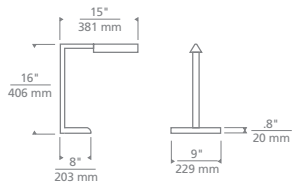

DESSAU 16 TABLE LAMP

SIZE

H: 16" | W: 9" | D: 15" | Base 9" wide
Includes 6 feet of black cloth cord

LAMPING

Integrated LED
Voltage: 120V - 240V
Total Watts: 10.7W
Delivered Lumens: 430
CCT: 2700K
CRI: 90
Integrated 3-Step Touch-Dimmer
Lamp Head Pivots Side-to-Side 70°

NIGHTSHADE BLACK

POLISHED NICKEL

NATURAL BRASS

ORDERING GRID

PRODUCT	FINISH	LAMP
700PRTDES16	NB NATURAL BRASS B NIGHTSHADE BLACK N POLISHED NICKEL	-LED927 INTEGRATED LED 90 CRI 2700K 120V-240V

KLEE 18 TABLE LAMP

SIZE

H: 16.7" | W: 6" | D: 19.1" | Base 6" wide
Includes 6 feet of black cloth cord

LAMPING

Integrated LED
Voltage: 120V - 240V
Total Watts: 10.1W
Delivered Lumens: 400
CCT: 2700K
CRI: 90
Integrated 3-Step Touch-Dimmer
Lamp Head Pivots Side-to-Side 70°