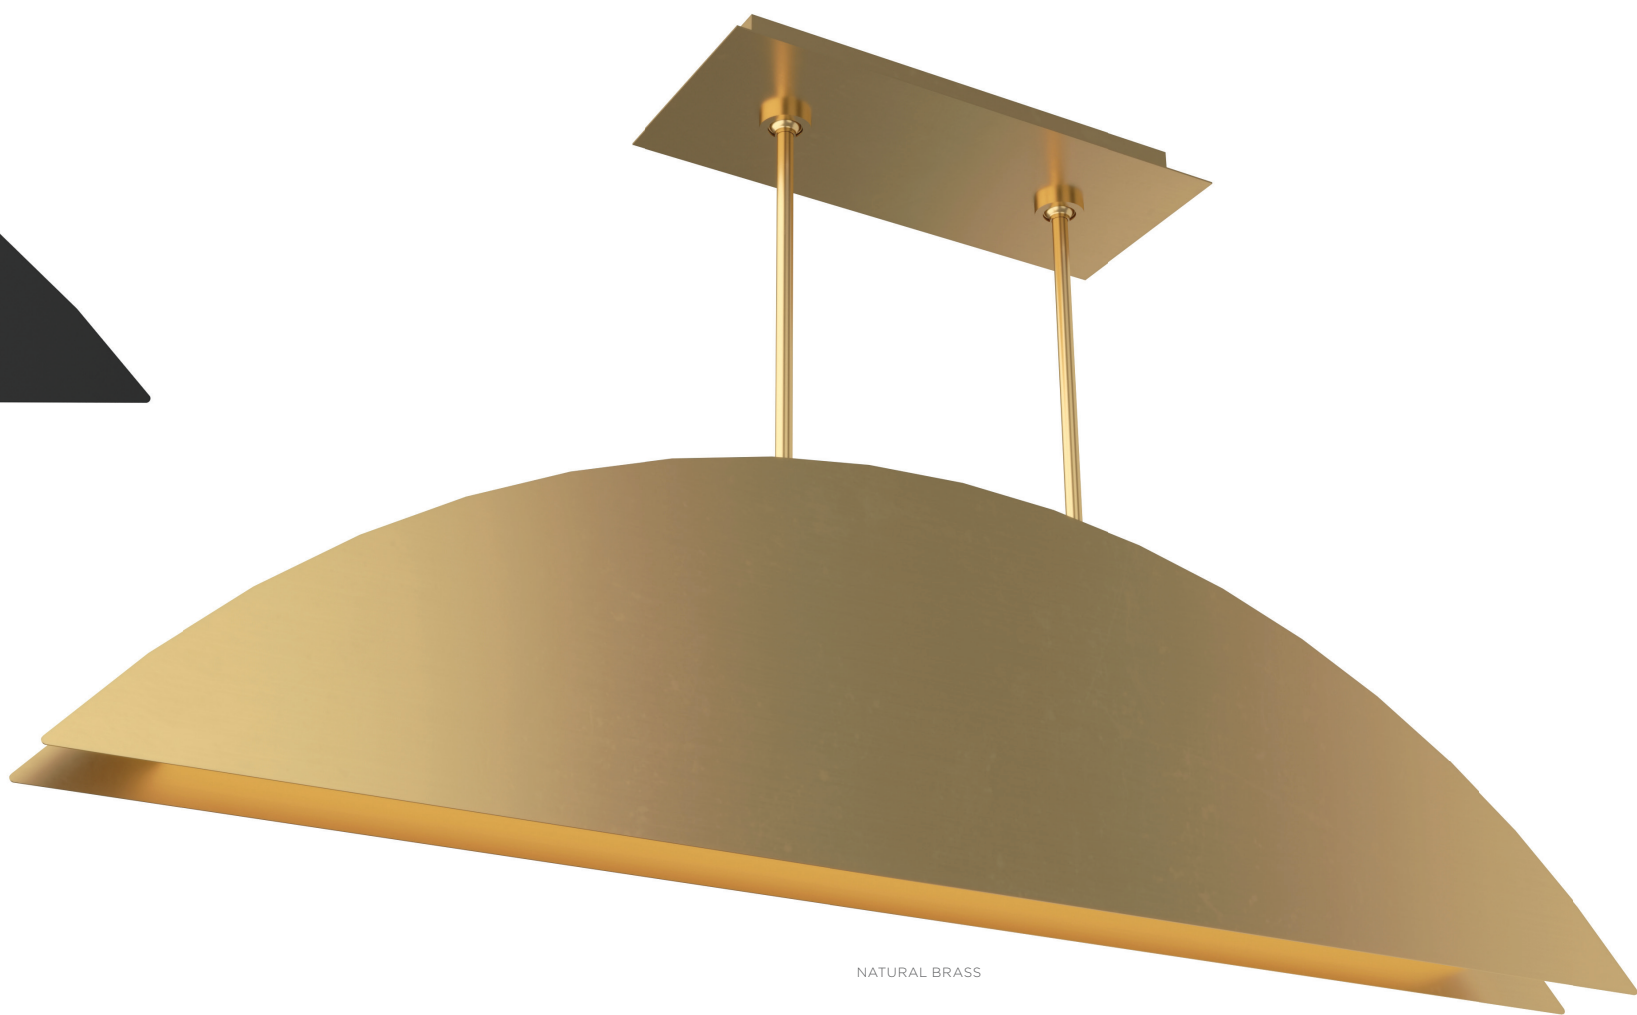

NATURAL BRASS