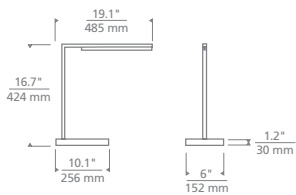

SIZE

H: 16.7" | W: 6" | D: 19.1" | Base 6" wide
Includes 6 feet of black cloth cord

LAMPING

Integrated LED
Voltage: 120V - 240V
Total Watts: 10.1W
Delivered Lumens: 400
CCT: 2700K
CRI: 90
Integrated 3-Step Touch-Dimmer
Lamp Head Pivots Side-to-Side 70°