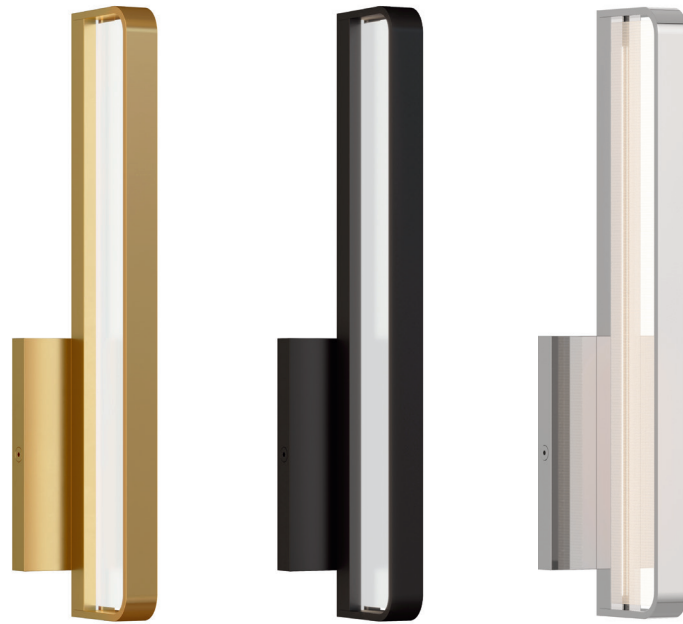

BANDA 13 WALL/BATH

SIZE

H: 13" | W: 3" | D: 3.1"
Mounts up or down

LAMPING

Integrated LED
Voltage: 120V or 277V
Total Watts: 11.7W
Delivered Lumens: 652
CCT: 3000K
CRI: 90
Dimmable with most LED compatible
ELV and Triac dimmer.
277V compatible with 0-10V dimmers

ADA Compliant

Note: Mounts to switch box type j-box.
Ships with additional cover plate for use
with standard j-box.

NATURAL BRASS

MATTE BLACK

CHROME

ORDERING GRID

PRODUCT	LENGTH	FINISH	LAMP
700BCBND	13 13"	C CHROME B MATTE BLACK NB NATURAL BRASS	-LED930 INTEGRATED LED 90 CRI 3000K 120V -LED930-277 INTEGRATED LED 90 CRI 3000K 277V

BANDA 36 BATH

SIZE

H: 4.8" | L: 36" | D: 3.1"
Mounts horizontal or vertical

LAMPING

Integrated LED
Voltage: 120V-277V
Total Watts: 34.8W
Delivered Lumens: 2187
CCT: 3000K
CRI: 90
Dimmable with most LED compatible ELV,
Triac and 0-10V dimmers.

ADA Compliant