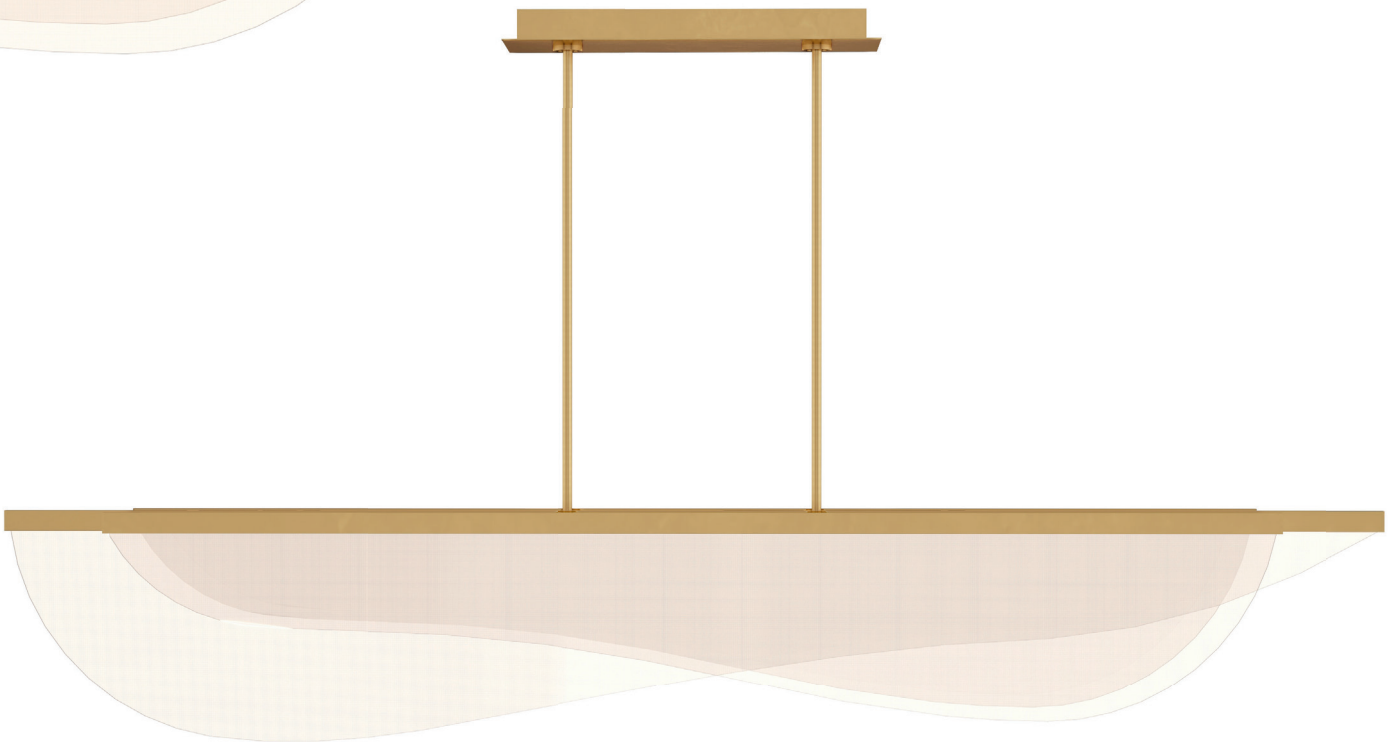

ORDERING GRID

PRODUCT	LENGTH	FINISH	LAMP
700LSNYR	60 60"	B NIGHTSHADE BLACK BR PLATED BRASS	-LED930 INTEGRATED LED 90 CRI 3000K 120V

60"
PLATED BRASS

BAU 50 LINEAR SUSPENSION

SIZE

H: 11.4" (19.2" min. - 73.2" max.) | L: 49.2" | W: 3.2" | Canopy 17" wide
Includes (8) 12" and (4) 6" rigid stems in coordinating finish