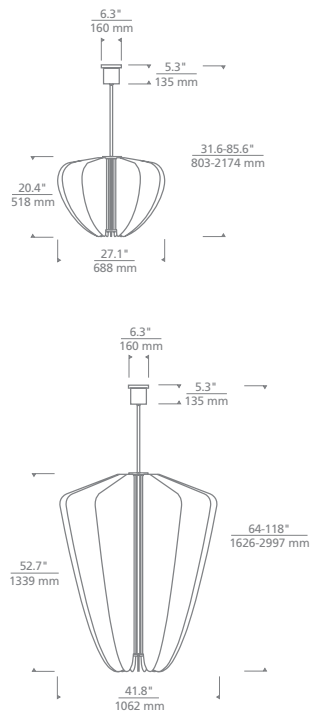

NYRA 28 AND 42 CHANDELIER

SIZE

28: H: 20.4" (32" min. - 86" max.) | W: 27.1" | Canopy 6.3" round
42: H: 52.7" (64" min. - 118" max.) | W: 41.8" | Canopy 6.3" round
Includes (4) 12" and (2) 6" rigid stems in coordinating finish
Can be installed on a sloped ceiling up to 20°

LAMPING

Integrated LED
Voltage: 120V - 277V
Total Watts: 59.4W | 80.8W
Delivered Lumens: 4440 | 6806
CCT: 3000K
CRI: 90
Dimmable with most LED compatible
ELV dimmers

Due to weight constraints, the following

j-boxes are required for installation:

- -Nyra 28: 75+ pounds
- -Nyra 42: 150+ pounds

28"
NIGHTSHADE BLACK

42"
PLATED BRASS

ORDERING GRID

PRODUCT	SIZE	FINISH	LAMP
700NYR	28 28"	B NIGHTSHADE BLACK	-LED930 INTEGRATED LED 90 CRI 3000K
	42 42"	BR PLATED BRASS	120V-277V