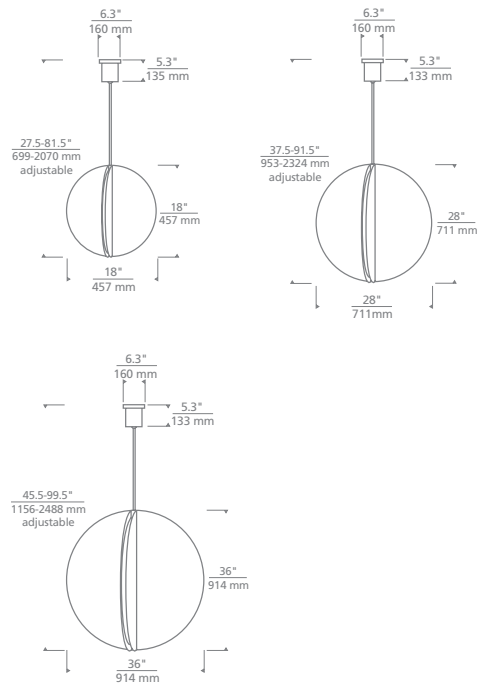

BAU 18, 28 AND 36 PENDANT

SIZE

18: H: 18" (27.5" min. - 81.5" max.) | W: 18" | Canopy 6.3" round
28: H: 28" (37.5" min. - 91.5" max.) | W: 28" | Canopy 6.3" round
36: H: 36" (45.5" min. - 99.5" max.) | W: 36" | Canopy 6.3" round
Includes (2) 6" and (4) 12" rigid stems in coordinating finish
Can be installed on a sloped ceiling up to 20°

LAMPING

Integrated LED
Voltage: 120V - 277V
Total Watts: 42.8W | 74W | 84.5W
Delivered Lumens: 962 | 1924 | 2886
CCT: 3000K
CRI: 90
Dimmable with most LED compatible
ELV dimmers

Due to weight constraints, the following
j-boxes are required for installation:

- -Bau 18: 75+ pounds
- -Bau 28: 150+ pounds
- -Bau 36: 200+ pounds

36"
NATURAL BRASS

ORDERING GRID

PRODUCT	SIZE	FINISH	LAMP
700TDBAU	18 18"	NB NATURAL BRASS	-LED930 INTEGRATED LED 90 CRI 3000K 120V-277V
	28 28"	B NIGHTSHADE BLACK	
	36 36"