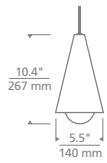

MINI JONI PENDANT

SIZE

H: 10.4" | W: 5.5"

Includes 6 feet of field-cuttable cable. Matte Black finish supplied with bronze cable. Brass and Satin Nickel finish supplied with satin cable

LAMPING

Integrated LED

Voltage: 12V

Total Watts: 6W

Delivered Lumens: 230

CCT: 3000K

CRI: 90

Dimmable with low-voltage or magnetic dimmer (based on transformer)

SATIN NICKEL