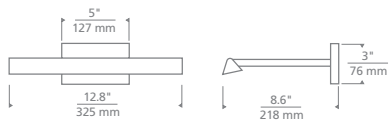

DESSAU 12 AND 18 PICTURE LIGHT

SIZE

12: H: 3" | L: 12.8" | D: 8.6"

18: H: 3" | L: 18.2" | D: 8.6"

LAMPING

Integrated LED

Voltage: 120V or 277V

Total Watts: 12.6W | 18.3W

Delivered Lumens: 553 | 1013

CCT: 3000K

CRI: 90

Dimmable with most LED compatible

ELV and Triac dimmer.

277V compatible with 0-10V dimmers

Note: Mounts to switch box type j-box.

Ships with additional cover plate for use with standard j-box.

12"
NATURAL BRASS