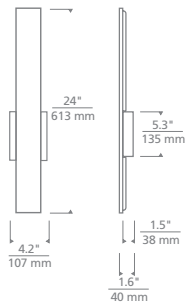

BLADE 18 AND 24 OUTDOOR WALL

SIZE

H: 18" | W: 4.2" | D: 1.6"
H: 24.2" | W: 4.2" | D: 1.6"
Mounts vertical only

LAMPING

Integrated LED
Voltage: 120V - 277V
Total Watts: 19.9W | 27.7W
Delivered Lumens: 1398 | 1951
CCT: 2700K/3000K Selectable
CRI: 90
Dimmable with most LED compatible
ELV, Triac and 0-10v dimmer.

ADA compliant

18"
BLACK