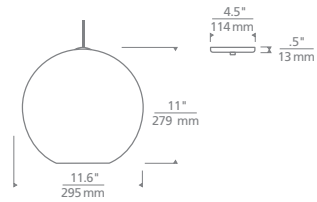

PALESTRA MEDIUM AND LARGE PENDANT

SIZE

Medium: H: 11" | W: 11.6" | Canopy 4.5" round
Large: H: 14.9" | W: 15.5" | Canopy 4.5" round
Black and Brass include 6 feet of field-cuttable black cloth cord. Satin Nickel ships with 6 feet of field-cuttable satin cable