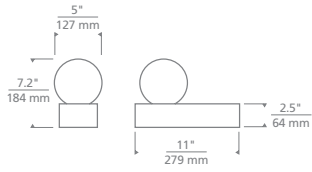

MINA TABLE LAMP

SIZE

H: 7.2" | W: 5" | D: 11" | Base 4" wide
Includes 6 feet of black cloth cord

LAMPING

Integrated LED
Voltage: 120V – 240V
Total Watts: 10.7W
Delivered Lumens: 300
CCT: 2700K
CRI: 90
Integrated 3-Step Touch-Dimmer

NIGHTSHADE BLACK