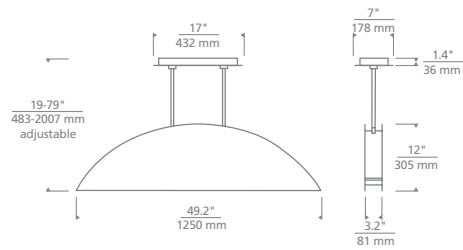

BAU 50 LINEAR SUSPENSION

SIZE

H: 11.4" (19.2" min. - 73.2" max.) | L: 49.2" | W: 3.2" | Canopy 17" wide
Includes (8) 12" and (4) 6" rigid stems in coordinating finish

LAMPING

Integrated LED
Voltage: 120V
Total Watts: 59.6W
Delivered Lumens: 2819
CCT: 3000K
CRI: 90
Dimmable with most LED compatible
ELV and Triac dimmers.

Due to weight constraints, the following

j-boxes are required for installation:

-Bau 50 Linear: 75+ pounds

NIGHTSHADE BLACK

ORDERING GRID

PRODUCT	FINISH	LAMP
700LSBAU50	NB NATURAL BRASS B NIGHTSHADE BLACK	-LED930 INTEGRATED LED 90 CRI 3000K 120V