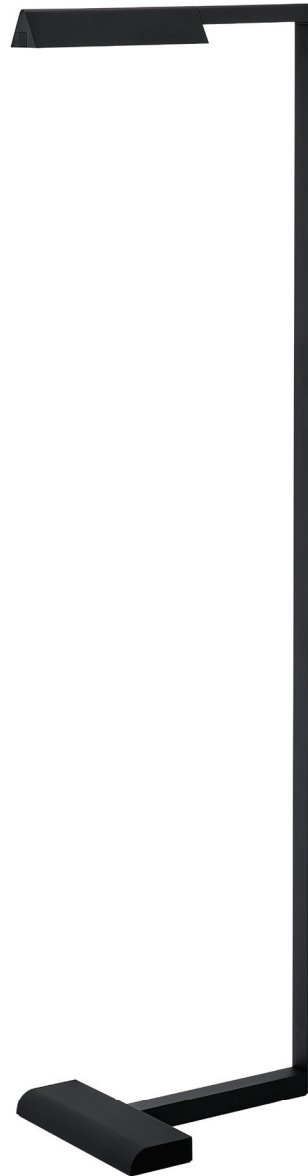

46"
NIGHTSHADE BLACK