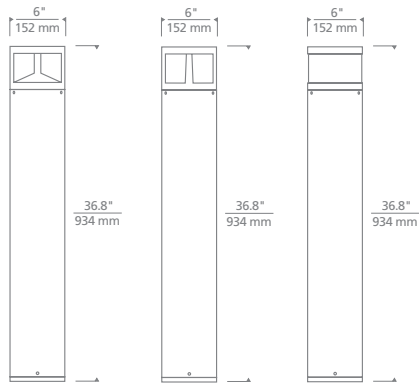

ARKAY 36 OUTDOOR BOLLARD

SIZE

H: 36.8" | W: 6" | L: 6"

LAMPING

Integrated LED

Voltage: 120V - 277V

Total Watts: 16.1W | 24.2W | 15.3W

Delivered Lumens: 901 | 1232 | 1360

CCT: 3000K or 4000K

CRI: 80

Dimmable with most LED compatible
ELV, Triac and 0-10v dimmers

ONE HEAD DETAIL
BLACK

LIGHT DISTRIBUTION.AIMS
LIGHT WIDE.