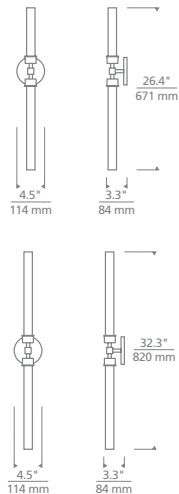

LINGER WALL

SIZE

H: 15.3" | L: 5" | W: 3.5"
Mounts up or down

LAMPING

Integrated LED
Voltage: 120V or 277V
Total Watts: 8.3W
Delivered Lumens: 553
CCT: 3000K
CRI: 90
Dimmable with most LED compatible
ELV and Triac dimmers
277V compatible with 0-10V dimmers

LINGER WALL/BATH

SIZE

H: 26.4" or 32.3" | L: 4.5" | W: 3.3"
Includes: (1) 7.5" and (2) 13.5" additional
pieces of glass for customization
Mounts vertical and horizontal

LAMPING

Integrated LED
Voltage: 120V or 277V
Total Watts: 17.4W
Delivered Lumens: 1145
CCT: 3000K
CRI: 90
Dimmable with most LED compatible
ELV and Triac dimmers
277V compatible with 0-10V dimmers