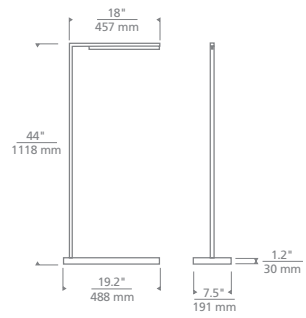

KLEE 43 FLOOR LAMP

SIZE

H: 44" | W: 7.5" | D: 19.2" | Base 7.5" wide
Includes 6 feet of black cloth cord

LAMPING

Integrated LED
Voltage: 120V – 240V
Total Watts: 10.1W
Delivered Lumens: 1075
CCT: 2700K
CRI: 90
Integrated 3-Step Touch-Dimmer
Lamp Head Pivots Side-to-Side 70°

NATURAL BRASS/WHITE MARBLE