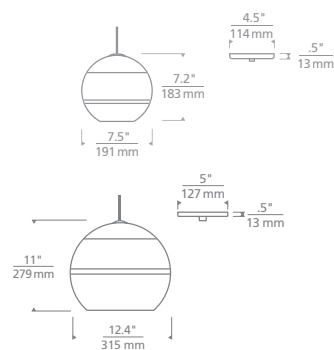

LARGE
CLEAR

MEDIUM
CLEAR

ORDERING GRID

PRODUCT	SIZE	GLASS COLOR	FINISH	LAMP
700TSDSN	GP MEDIUM 7.5" LP LARGE 12.4"	C CLEAR K TRANSPARENT W WHITE	R AGED BRASS S SATIN NICKEL	NO LAMP LED MED BASE T14 90 CRI 2700K 120V (CLEAR AND SMOKE GLASS) LED MED BASE A19 90 CRI 2700K 120V (WHITE GLASS ONLY)