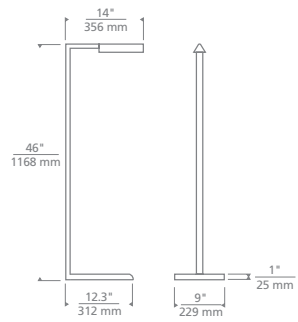

DESSAU 38 AND 46 FLOOR LAMP

SIZE

38: H: 38" | W: 9" | D: 14" | Base 9" wide
46: H: 46" | W: 9" | D: 14" | Base 9" wide
Includes 6 feet of black cloth cord

LAMPING

Integrated LED
Voltage: 120V - 240V
Total Watts: 10.7W
Delivered Lumens: 430
CCT: 2700K
CRI: 90
Integrated 3-Step Touch-Dimmer
Lamp Head Pivots Side-to-Side 70°

38"
NATURAL BRASS