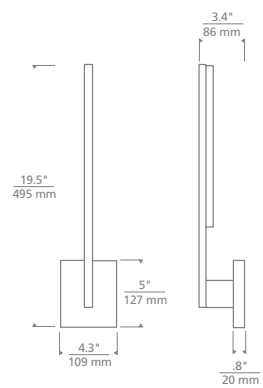

KLEE 20 WALL

SIZE

20: H: 19.5" | W: 4.3" | D: 3.4"
Mounts up or down

LAMPING

Integrated LED
Voltage: 120V or 277V
Total Watts: 11.7W
Delivered Lumens: 939
CCT: 3000K
CRI: 90
Dimmable with most LED compatible
ELV and Triac dimmer.
277V compatible with 0-10V dimmers

ADA Compliant

20"
NIGHTSHADE BLACK/NIGHTSHADE BLACK