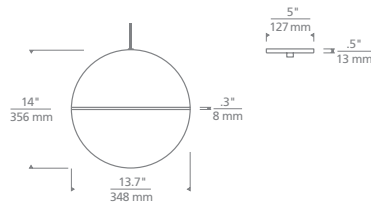

AKOVA GRANDE PENDANT

SIZE

H: 14" | W: 13.7" | Canopy 5" Round
Includes 12 feet of field-cutttable black cloth cord

LAMPING

No Lamp Option
Rated for (1) 60 watt max E26 medium base lamp

LED E26 Med Base A21 Lamp
Voltage: 120V
Total Watts: 17W
Delivered Lumens: 908
CCT: 2700K
CRI: 90
Dimmable with LED compatible
ELV and Triac dimmers