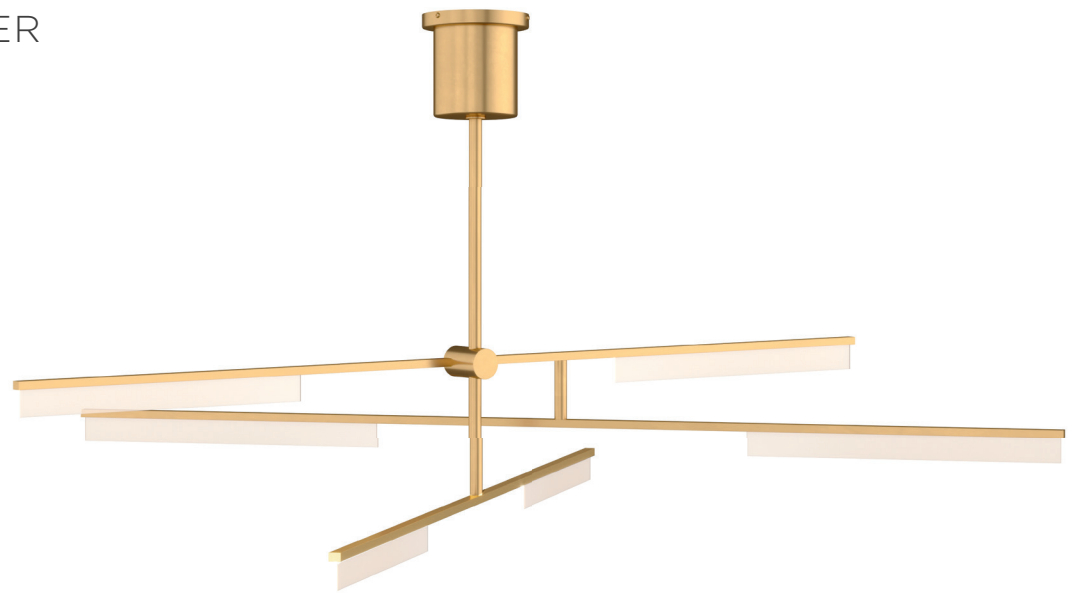

KLEE 6-LIGHT CHANDELIER

SIZE

H: 8.5" (36.5" min. - 96.5" max.) | W: 56" | Canopy 5.2" round
Includes (2) 6" and (4) 12" rigid stems in coordinating finish
Arms rotate to desired position
Cannot be installed on sloped ceiling

LAMPING

Integrated LED
Voltage: 120V
Total Watts: 45.6W
Delivered Lumens: 3490
CCT: 3000K
CRI: 90
Dimmable with most LED compatible
ELV and Triac dimmers

NATURAL BRASS