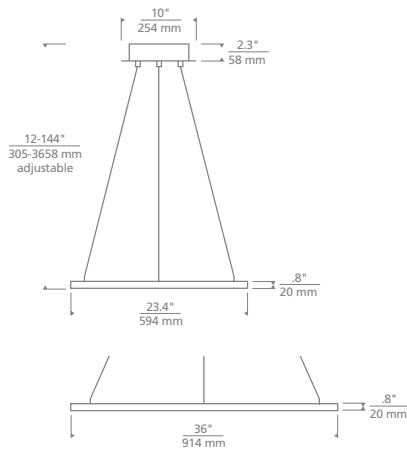

VELLAVI 24 AND 36 CHANDELIER

SIZE

24: H: .8" (12" min. - 144" max.) | W: 23.4" | Canopy 10" round

36: H: .8" (12" min. - 144" max.) | W: 36" | Canopy 10" round

Includes 12 feet of field-cuttable satin cable

Can be installed on a sloped ceiling up to 45°

LAMPING

Integrated LED

Voltage: 120V - 277V

Total Watts: 27.2W | 42.1W

Delivered Lumens: 1488 | 2141

CCT: 2200K

CRI: 90

Dimmable with most LED compatible

ELV dimmers.

ORDERING GRID

PRODUCT	SIZE	FINISH	LAMP
700VLV	24 24"	NB NATURAL BRASS	-LED922 INTEGRATED LED 90 CRI 2200K
	36 36"	B NIGHTSHADE BLACK	120V-277V