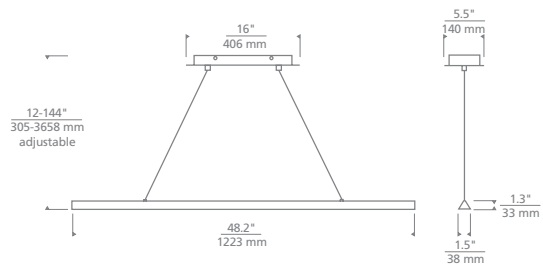

SIZE

H: 1.3" (12" min. - 144" max.) | L: 48" | W: 1.5" | Canopy: 16" wide
Includes 10 feet of field-cutable satin cable

LAMPING

Integrated LED
Voltage: 120V
Total Watts: 36.2W
Delivered Lumens: 2261
CCT: Selectable 2700/3000K
CRI: 90
Dimmable with most LED compatible
ELV and Triac dimmers