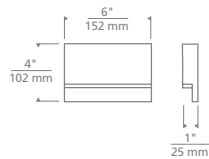

WEND OUTDOOR WALL/STEP LIGHT

SIZE

H: 4" | W: 6" | D: 1"

Mounts down only

Can mount to either a 2x4 or standard 4" j-box with plaster plate

LAMPING

Integrated LED

Voltage: 12V or 120V