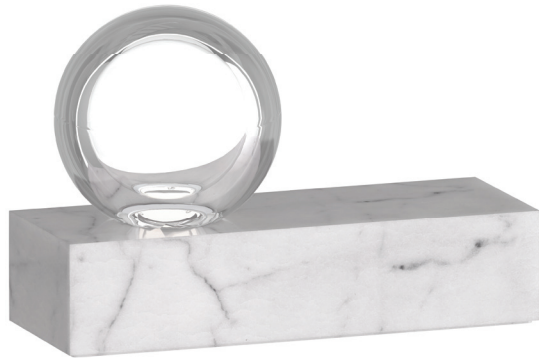

WHITE MARBLE

ORDERING GRID

PRODUCT	FINISH	LAMP
700PRTMINA	NB NATURAL BRASS B NIGHTSHADE BLACK WM WHITE MARBLE	-LED927 INTEGRATED LED 90 CRI 2700K 120V-240V