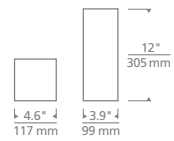

VEX 5, 12 AND 20 OUTDOOR WALL

SIZE

5: H: 4.6" | W: 4.6" | D: 3.9"

12: H: 12" | W: 4.6" | D: 3.9"

20: H: 20" | W: 4.6" | D: 3.9"

Mounts vertical only

LAMPING

Integrated LED

Voltage: 120V - 277V

Total Watts Up and Down: 18.7 | 18.9 | 18.9

Total Watts Down Only: 9.4 | 8.4 | 8.4

Delivered Lumens Up and Down: 554 | 557 | 577

Delivered Lumens Down Only: 177 | 199 | 199

CCT: 2700K (5 only), 3000K, or 4000K (5 only)

CRI: 90

Dimmable with most LED compatible

ELV, Triac and 0-10v dimmer.

ADA compliant

5"
WHITE