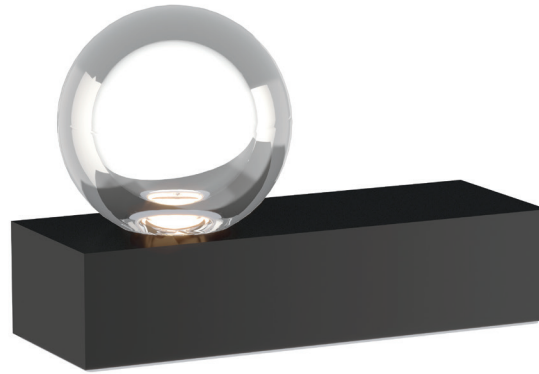

MINA TABLE LAMP

SIZE

H: 7.2" | W: 5" | D: 11" | Base 4" wide
Includes 6 feet of black cloth cord

LAMPING

Integrated LED
Voltage: 120V – 240V
Total Watts: 10.7W
Delivered Lumens: 300
CCT: 2700K
CRI: 90
Integrated 3-Step Touch-Dimmer

NIGHTSHADE BLACK