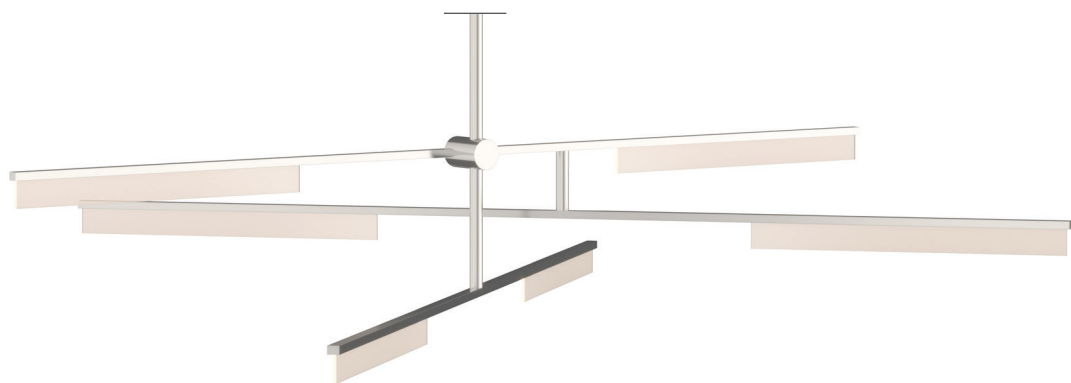

POLISHED NICKEL

ORDERING GRID

PRODUCT	SIZE	FINISH	LAMP
700KLE	6 6-LIGHT	NB NATURAL BRASS B NIGHTSHADE BLACK N POLISHED NICKEL	-LED930 INTEGRATED LED 90 CRI 3000K 120V