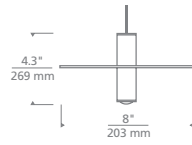

*INCLUDES 4" ROUND FLUSH CANOPY IN COORDINATING FINISH

MINI PONTE PENDANT

SIZE

H: 4.3" | W: 8"

Includes 6 feet of field-cutttable cable.
 Nightshade Black finish supplied with
 bronze cable. Brass and Satin Nickel finish
 supplied with satin cable