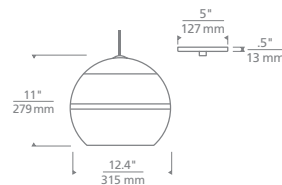

LARGE
CLEAR

MEDIUM
CLEAR

ORDERING GRID

PRODUCT	SIZE	GLASS COLOR	FINISH	LAMP
700TSDSN	GP MEDIUM 7.5" LP LARGE 12.4"	C CLEAR K TRANSPARENT W WHITE	R AGED BRASS S SATIN NICKEL	NO LAMP LED MED BASE T14 90 CRI 2700K 120V (CLEAR AND SMOKE GLASS) LED MED BASE A19 90 CRI 2700K 120V (WHITE GLASS ONLY)