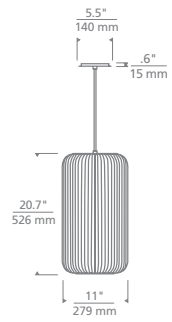

KAI 1 PENDANT

SIZE

H: 20.7" | W: 11" | Canopy 5.5" round
Includes 12 feet of field-cuttable black cloth cord

LAMPING

Integrated LED
Voltage: 120V
Total Watts: 12W
Delivered Lumens: 865
CCT: 3000K
CRI: 90
Dimmable with most LED compatible
ELV and Triac dimmers

NIGHTSHADE BLACK