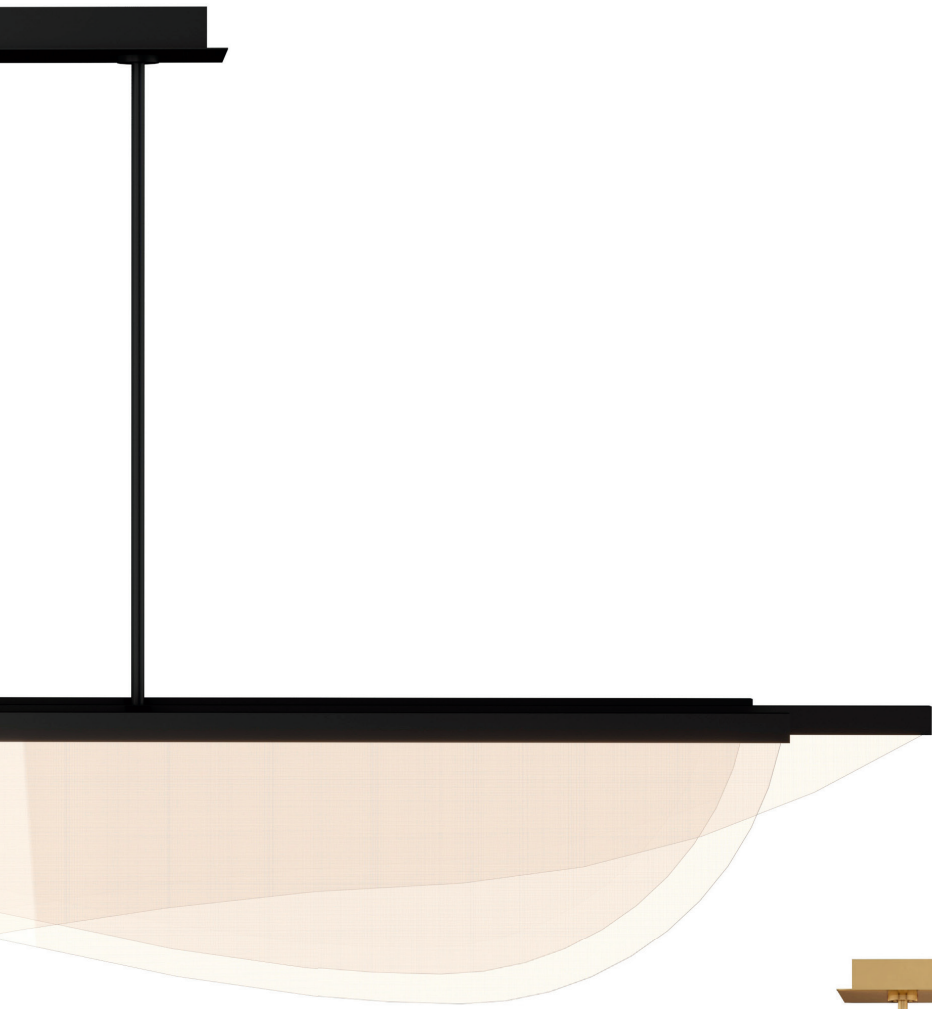

ORDERING GRID

PRODUCT	LENGTH	FINISH	LAMP
700LSNYR	60 60"	B NIGHTSHADE BLACK BR PLATED BRASS	-LED930 INTEGRATED LED 90 CRI 3000K 120V

60"
PLATED BRASS

BAU 50 LINEAR SUSPENSION

SIZE

H: 11.4" (19.2" min. - 73.2" max.) | L: 49.2" | W: 3.2" | Canopy 17" wide
Includes (8) 12" and (4) 6" rigid stems in coordinating finish