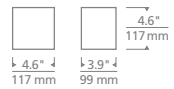

VEX 5, 12 AND 20 OUTDOOR WALL

SIZE

5: H: 4.6" | W: 4.6" | D: 3.9"

12: H: 12" | W: 4.6" | D: 3.9"

20: H: 20" | W: 4.6" | D: 3.9"

Mounts vertical only

LAMPING

Integrated LED

Voltage: 120V - 277V

Total Watts Up and Down: 18.7 | 18.9 | 18.9

Total Watts Down Only: 9.4 | 8.4 | 8.4

Delivered Lumens Up and Down: 554 | 557 | 577

Delivered Lumens Down Only: 177 | 199 | 199

CCT: 2700K (5 only), 3000K, or 4000K (5 only)

CRI: 90

Dimmable with most LED compatible

ELV, Triac and 0-10v dimmer.

ADA compliant

5"
WHITE