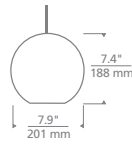

MINI PALESTRA PENDANT

SIZE

H: 7.4" | W: 7.9"

Includes 6 feet of field-cutable cable.
Bronze finish supplied with bronze cable.
Brass and Satin Nickel finish supplied with satin cable

SATIN NICKEL

LAMPING

GY6.35 Bi-Pin Base Halogen Lamp
Voltage: 12V or 24V
Total Watts: 35W
Delivered Lumens: 400
Dimmable with low-voltage or magnetic dimmer
(based on transformer)

ORDERING GRID

SERIES	SYSTEM	PRODUCT	GLASS COLOR	FINISH	LAMP
700	FJ	FREEJACK	PAL	Z ANTIQUE BRONZE NB NATURAL BRASS S SATIN NICKEL	12V HALOGEN
	MP	MONOPOINT*			-24 24V HALOGEN
	MO	MONORAIL			

*INCLUDES 4" ROUND FLUSH CANOPY IN COORDINATING FINISH

MINI PALONA PENDANT

SIZE

H: 9.3" | W: 8"

Includes 6 feet of field-cutable cable.
Nightshade Black finish supplied with bronze cable. Brass and Satin Nickel finish supplied with satin cable