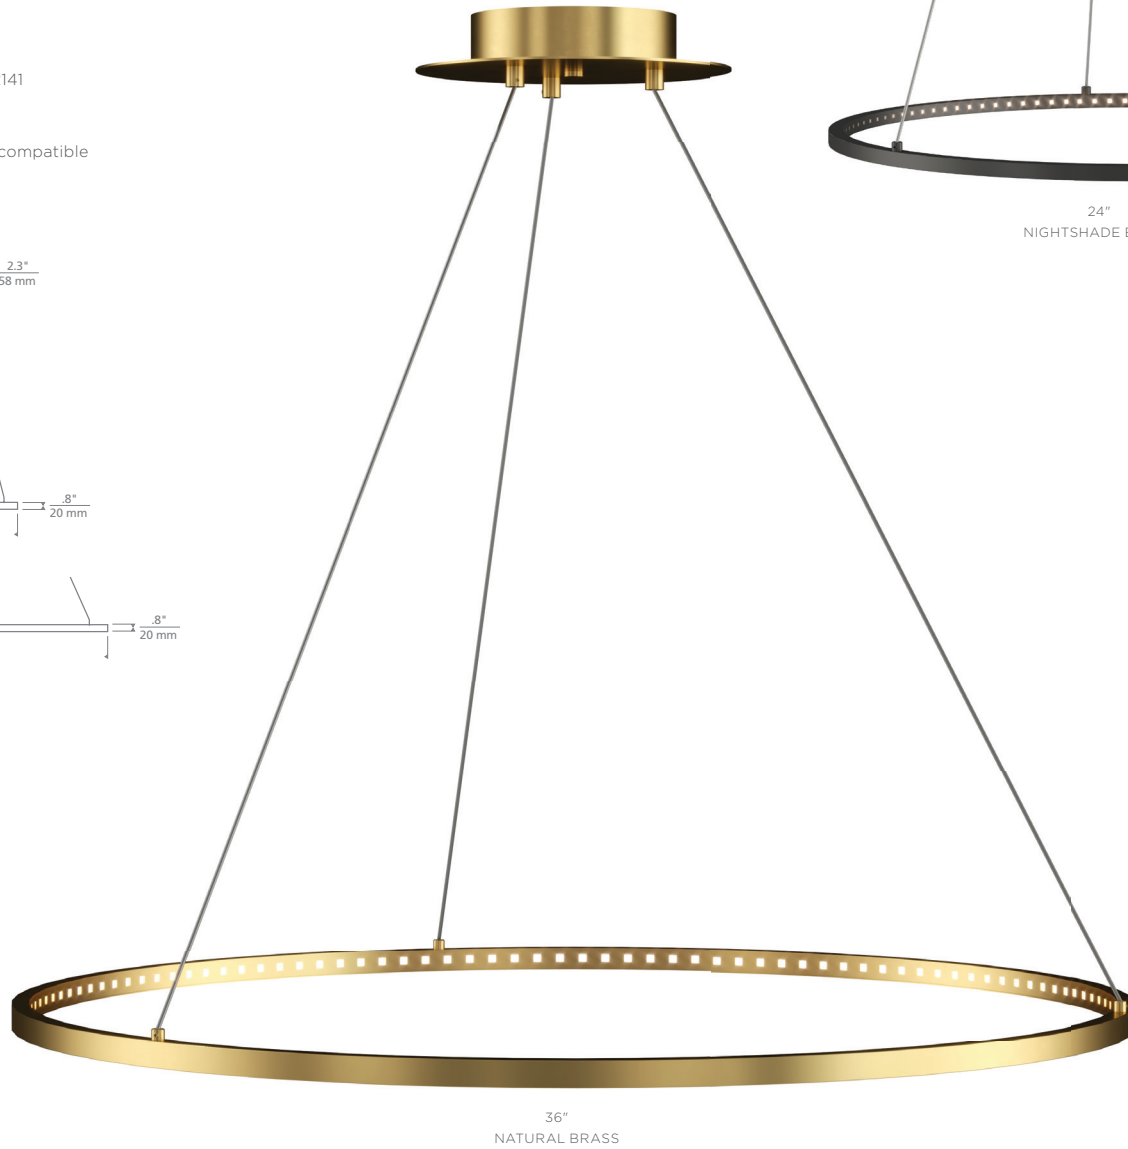

VELLAVI 24 AND 36 CHANDELIER

SIZE

24: H: .8" (12" min. - 144" max.) | W: 23.4" | Canopy 10" round

36: H: .8" (12" min. - 144" max.) | W: 36" | Canopy 10" round

Includes 12 feet of field-cuttable satin cable

Can be installed on a sloped ceiling up to 45°

LAMPING

Integrated LED

Voltage: 120V - 277V

Total Watts: 27.2W | 42.1W

Delivered Lumens: 1488 | 2141

CCT: 2200K

CRI: 90

Dimmable with most LED compatible

ELV dimmers.

ORDERING GRID

PRODUCT	SIZE	FINISH	LAMP
700VLV	24 24"	NB NATURAL BRASS	-LED922 INTEGRATED LED 90 CRI 2200K
	36 36"	B NIGHTSHADE BLACK	120V-277V