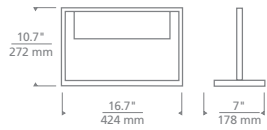

EVERETT TABLE LAMP

SIZE

H: 10.7" | W: 7" | D: 16.7" | Base 7" wide
Includes 6 feet of black cloth cord

LAMPING

Integrated LED
Voltage: 120V - 240V
Total Watts: 11W
Delivered Lumens: 741
CCT: 2700K
CRI: 90
Integrated 3-Step Touch-Dimmer