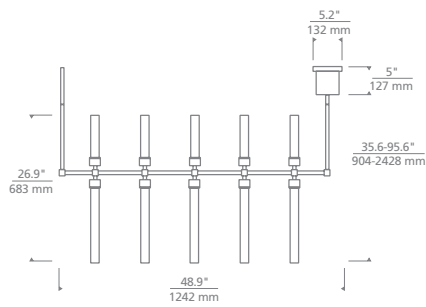

LINGER 48 LINEAR SUSPENSION

SIZE

H: 26.9" (35.6" min. - 95.6" max.) | L: 48.9" | W: 2.3" | Canopy 5.2" round
Includes (4) 6" and (10) 12" rigid stems in coordinating finish

LAMPING

Integrated LED
Voltage: 120V or 277V
Total Watts: 46.3W
Delivered Lumens: 3900
CCT: 3000K
CRI: 90
Dimmable with most LED compatible
ELV and Triac dimmer.
277V compatible with 0-10V dimmers

NATURAL BRASS