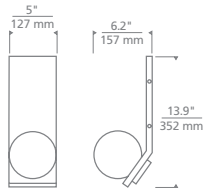

MINA WALL

SIZE

H: 13.9" | W: 5" | D: 6.2"
Mounts up or down

LAMPING

Integrated LED
Voltage: 120V or 277V
Total Watts: 12W
Delivered Lumens: 243
CCT: 3000K
CRI: 90
Dimmable with most LED compatible
ELV and Triac dimmers.
277V compatible with 0-10V dimmers