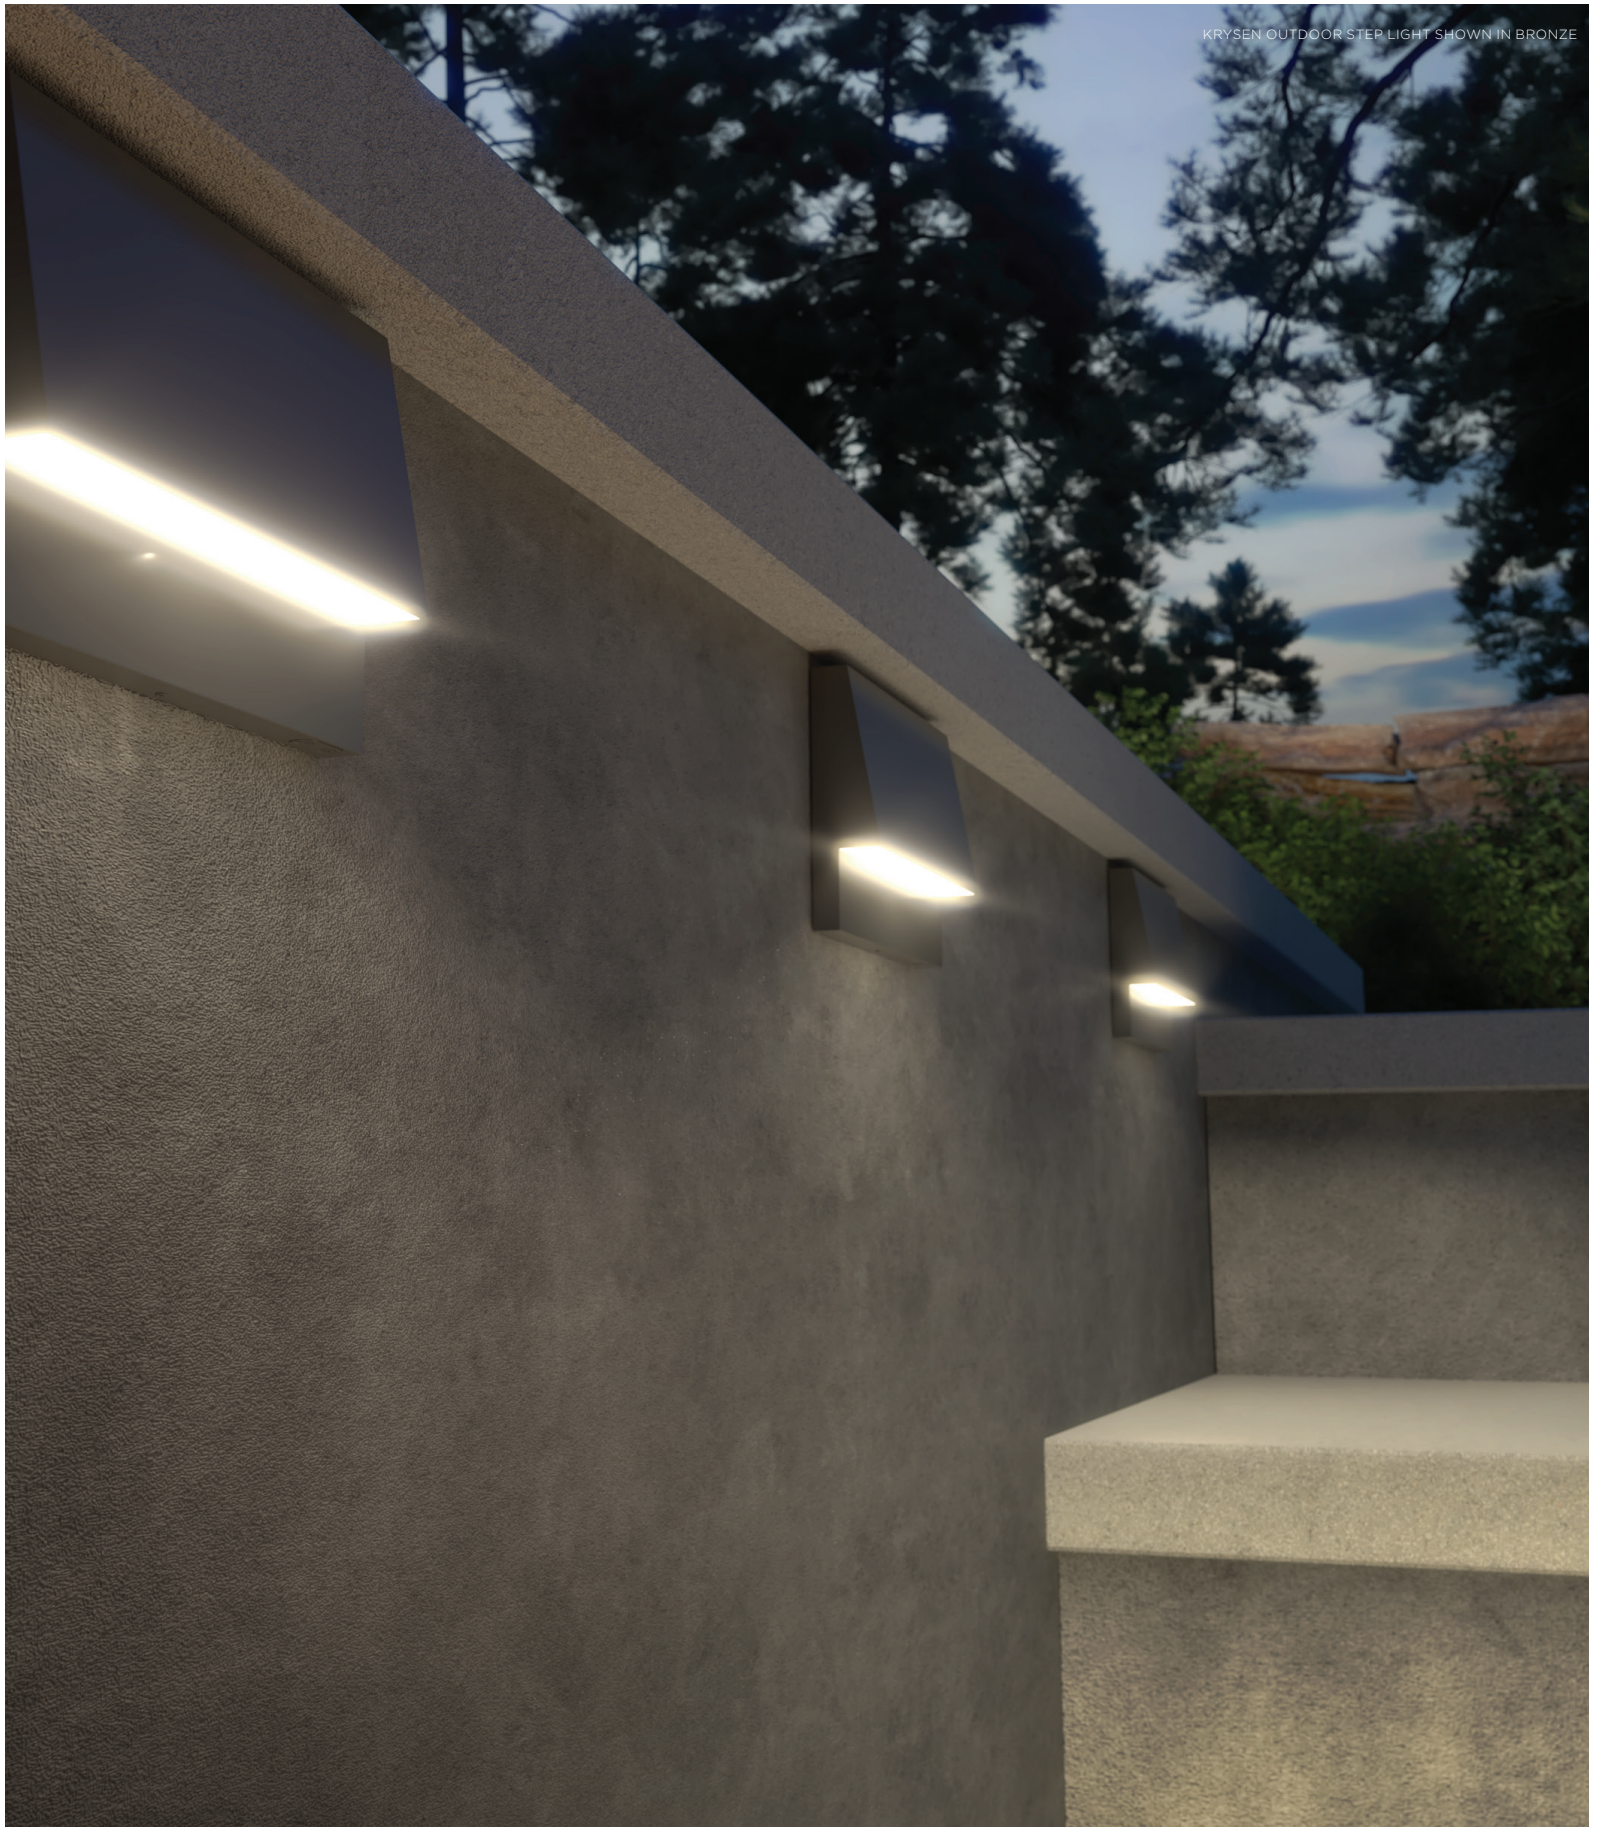

120V not dimmable

ADA compliant

BLACK

BRONZE

ORDERING GRID

PRODUCT	CRI/CCT	FINISH	VOLTAGE
7000SIKN	92730 90 CRI 2700K/3000K SELECTABLE	B BLACK Z BRONZE	12 12V 120 120V

FILO 23 OUTDOOR WALL

SIZE