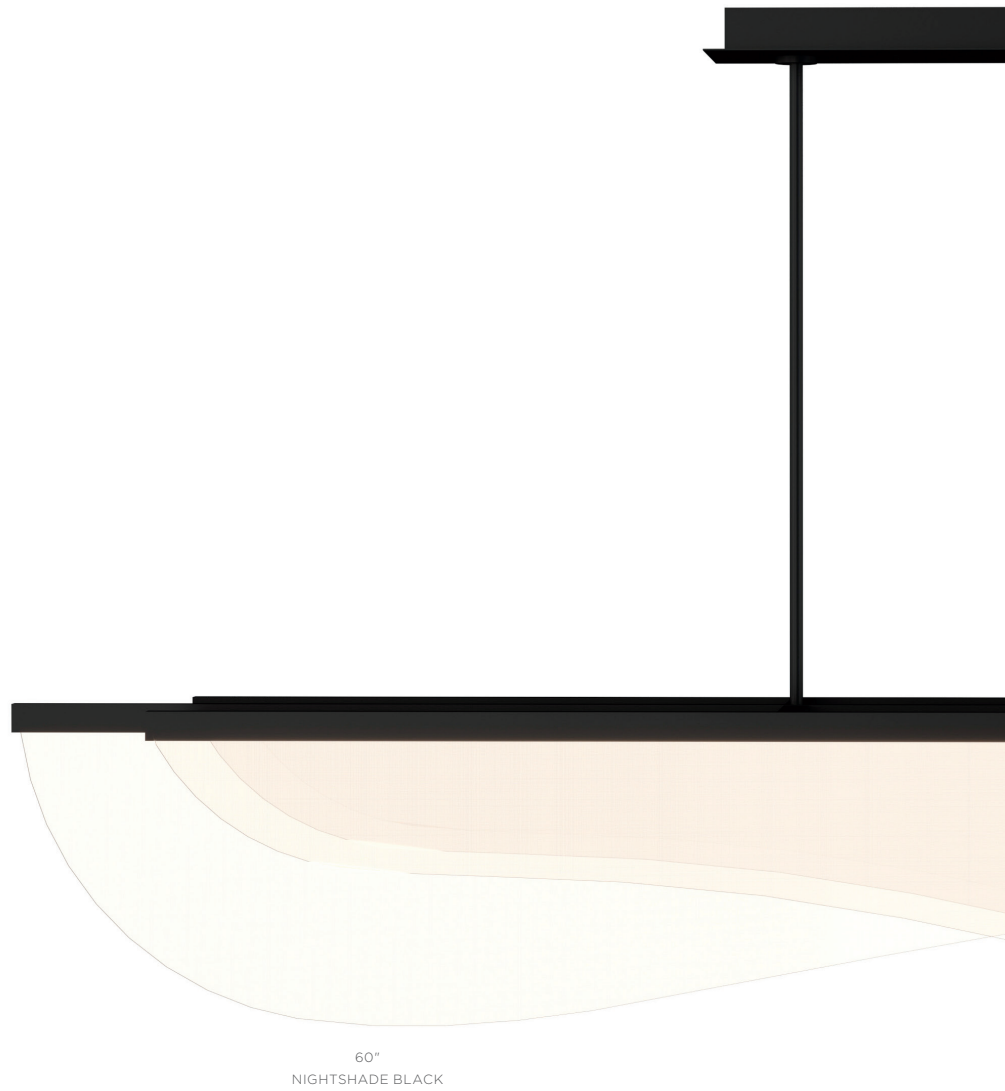

ORDERING GRID

PRODUCT	LENGTH	FINISH	LAMP
700LSNYR	60 60"	B NIGHTSHADE BLACK BR PLATED BRASS	-LED930 INTEGRATED LED 90 CRI 3000K 120V

60"
PLATED BRASS

BAU 50 LINEAR SUSPENSION

SIZE

H: 11.4" (19.2" min. - 73.2" max.) | L: 49.2" | W: 3.2" | Canopy 17" wide
Includes (8) 12" and (4) 6" rigid stems in coordinating finish