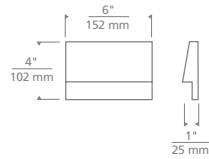

KRYSEN OUTDOOR WALL/STEP LIGHT

SIZE

H: 4" | W: 6" | D: 1"

Mounts down only

Can mount to either a 2x4 or standard 4" j-box with plaster plate

LAMPING

Integrated LED

Voltage: 12V or 120V

Total Watts: 12.7W

Delivered Lumens: 200

CCT: 2700K/3000K Selectable

CRI: 90

12V Dimmable with most LED compatible MLV dimmer.

120V not dimmable

ADA compliant