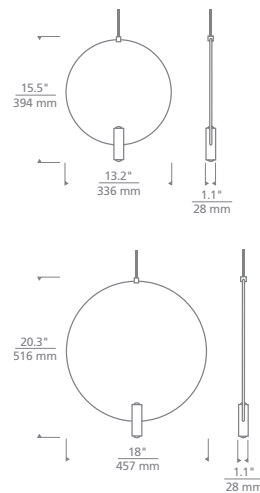

SIZE

H: 10" (13.5" min. - 73.5" max.) |

L: 34.2" | W: 29.9" | Canopy 7" round

Includes (3) 6" and (4) 12" rigid stems in coordinating finish

Can be installed on a sloped ceiling up to 20°

LAMPING

Integrated LED

SEDONA MEDIUM AND LARGE PENDANT

SIZE

Medium: H: 7.2" | W: 7.5" | Canopy 4.5" round
 Large: H: 11" | W: 12.4" | Canopy 4.5" round
 Includes 6 feet of field-cuttable black cloth cord

LAMPING

No Lamp Option
 Medium: Rated for (1) 60W max E26 medium base lamp
 Large: Rated for (1) 100W max E26 medium base lamp

*INCLUDES 4" ROUND FLUSH CANOPY IN COORDINATING FINISH

MINI LAYLA 13 AND 18 PENDANT

SIZE

13: H: 15.4" | W: 13.2"

18: H: 20.3" | W: 18"

Includes 6 feet of field-cutable cable.

Nightshade Black finish supplied with bronze cable. Brass and Satin Nickel finish supplied with satin cable