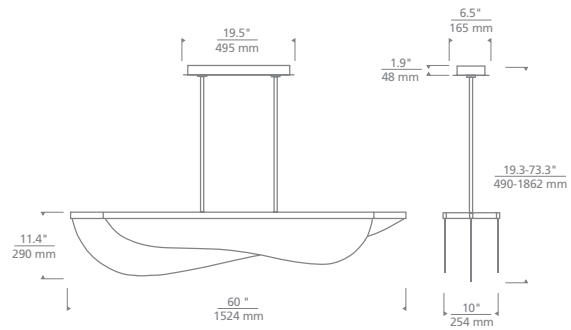

*INCLUDES 4" ROUND FLUSH CANOPY IN COORDINATING FINISH

NYRA 60 LINEAR SUSPENSION

SIZE

H: 11.4" (19.2" min. - 73.2" max.) | L: 60" | W: 10" | Canopy 19.5" wide
Includes (4) 6" and (8) 12" rigid stems in coordinating finish

ORDERING GRID

PRODUCT	LENGTH	FINISH	LAMP
700LSNYR	60 60"	B NIGHTSHADE BLACK BR PLATED BRASS	-LED930 INTEGRATED LED 90 CRI 3000K 120V

60"
PLATED BRASS

BAU 50 LINEAR SUSPENSION

SIZE

H: 11.4" (19.2" min. - 73.2" max.) | L: 49.2" | W: 3.2" | Canopy 17" wide
Includes (8) 12" and (4) 6" rigid stems in coordinating finish