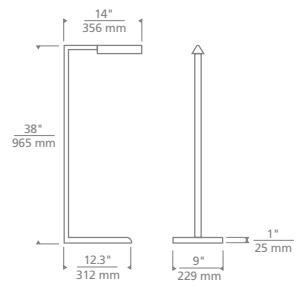

DESSAU 38 AND 46 FLOOR LAMP

SIZE

38: H: 38" | W: 9" | D: 14" | Base 9" wide
46: H: 46" | W: 9" | D: 14" | Base 9" wide
Includes 6 feet of black cloth cord

LAMPING

Integrated LED
Voltage: 120V - 240V
Total Watts: 10.7W
Delivered Lumens: 430
CCT: 2700K
CRI: 90
Integrated 3-Step Touch-Dimmer
Lamp Head Pivots Side-to-Side 70°

38"
NATURAL BRASS