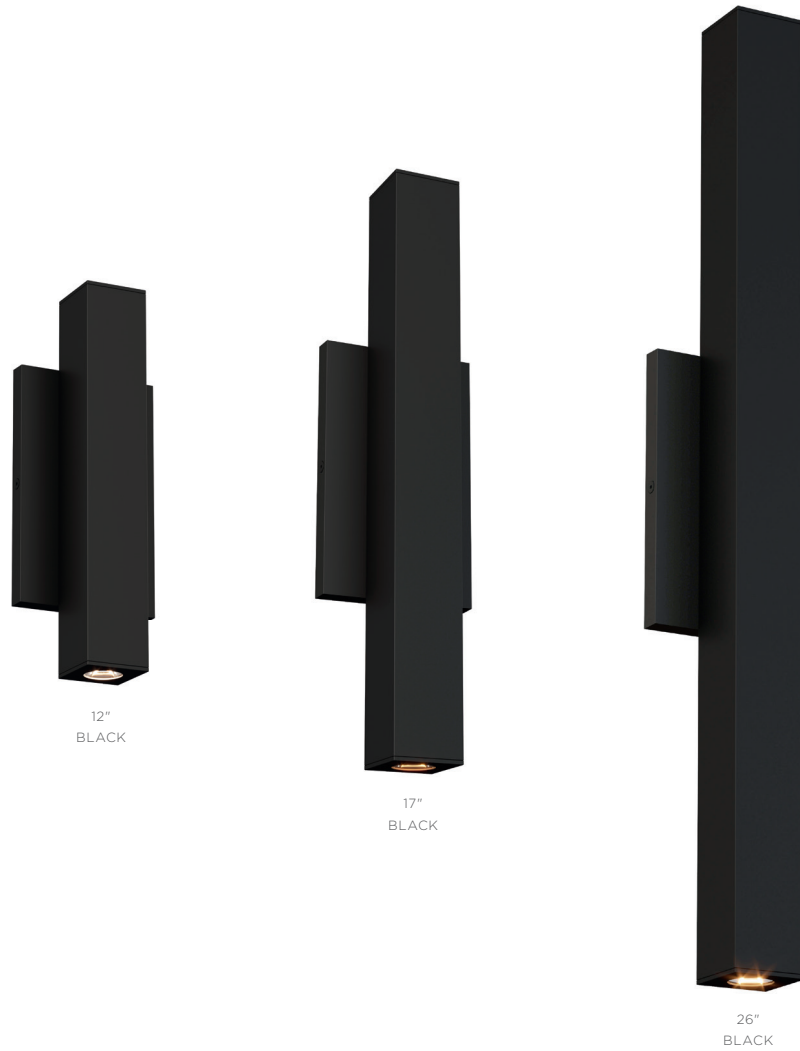

CHARA 12, 17 AND 26 OUTDOOR WALL

SIZE

12: H: 12" | W: 4.5" | D: 2.6"
17: H: 17" | W: 4.5" | D: 2.6"
26: H: 26" | W: 4.5" | D: 2.6"
Mounts vertical only

LAMPING

Integrated LED
Voltage: 120V - 277V
Total Watts: 11.9W
Delivered Lumens: 1286
CCT: 3000K
CRI: 90
Dimmable with most LED compatible
ELV, Triac and 0-10v dimmer.

ADA compliant

ORDERING GRID

PRODUCT	SHAPE	CRI/CCT	LENGTH	FUNCTION	FINISH	VOLTAGE
7000WCHA	S SQUARE	930 90 CRI 3000K	12 12" 17 17" 26 26"	UD UPLIGHT & DOWNLIGHT	B BLACK	UNV 120V - 277V