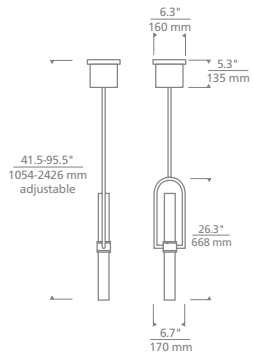

COLUMN PENDANT

SIZE

H: 26.3" (41.5" min. 95.5" max.) | W: 6.7" | Canopy 6.3" round
Includes (2) 6" and (4) 12" rigid stems in coordinating finish
Cannot be installed on sloped ceiling

LAMPING

Integrated LED
Voltage: 120V
Total Watts: 8W
Delivered Lumens: 275
CCT: 3000K
CRI: 90
Dimmable with most LED compatible
ELV and Triac dimmers

NIGHTSHADE BLACK