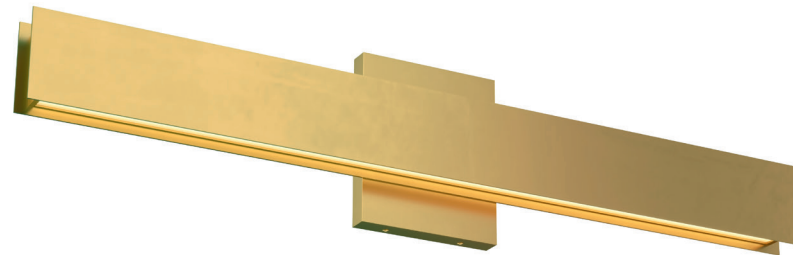

ADA Compliant

24"
NIGHTSHADE BLACK

24"
NATURAL BRASS

24"
POLISHED NICKEL

ORDERING GRID

PRODUCT	LENGTH	FINISH	LAMP
700BCBAU	24 24"	NB NATURAL BRASS	-LED930 INTEGRATED LED 90 CRI 3000K 120V
		B NIGHTSHADE BLACK	-LED930-277 INTEGRATED LED 90 CRI 3000K 277V
		N POLISHED NICKEL	