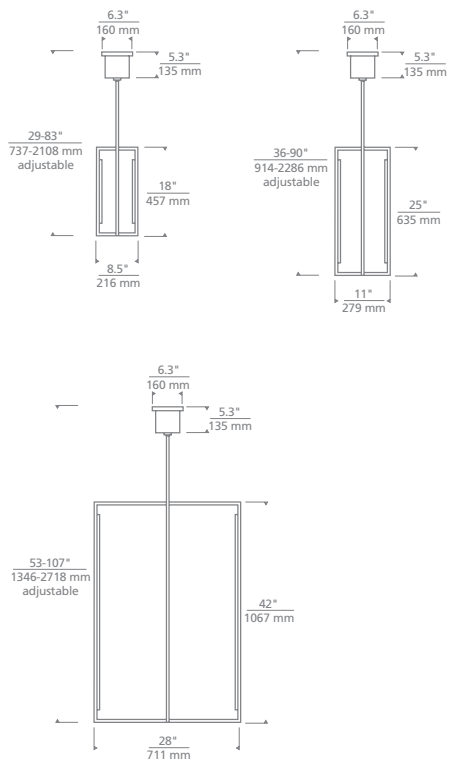

KENWAY 18, 25 AND 42 PENDANT

SIZE

18: H: 18" (29" min- 83" max) | W: 8.5" | Canopy 6.3" round
25: H: 25" (36" min- 90" max) | W: 11" | Canopy 6.3" round
42: H: 42" (53" min- 107" max) | W: 28" | Canopy 6.3" round
Includes (2) 6" and (4) 12" rigid stems in coordinating finish
Can be installed on a sloped ceiling up to 20°

LAMPING

Integrated LED
Voltage: 120V - 277V
Total Watts: 28.6W | 42.1W | 57W
Delivered Lumens: 647 | 1063 | 1603
CCT: 3000K
CRI: 90
Dimmable with most LED compatible
ELV dimmers.

18"
NIGHTSHADE BLACK

ORDERING GRID

PRODUCT	SIZE	FINISH	LAMP
700TDKNW	18 18" 25 25" 42 42"	NB NATURAL BRASS B NIGHTSHADE BLACK	-LED930 INTEGRATED LED 90 CRI 3000K 120V-277V