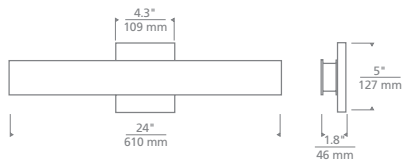

BAU 24 BATH

SIZE

H: 5" | L: 24" | D: 1.8"
Mounts horizontal or vertical

LAMPING

Integrated LED
Voltage: 120V or 277V
Total Watts: 9.8W
Delivered Lumens: 870
CCT: 3000K
CRI: 90
Dimmable with most LED compatible
Triac and 0-10V dimmers

ADA Compliant

24"
NIGHTSHADE BLACK