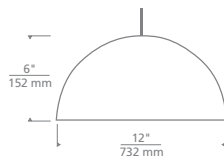

MINI POWELL STREET PENDANT

SIZE

H: 6" | W: 12"

Includes 6 feet of field-cuttable satin cable

LAMPING

Integrated LED

Voltage: 12V

Total Watts: 5.8W

Delivered Lumens: 221

CCT: 3000K

CRI: 90

Dimmable with low-voltage or magnetic dimmer (based on transformer)