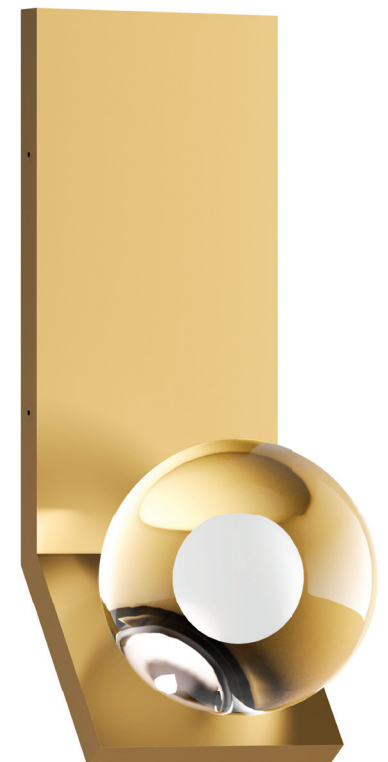

NATURAL BRASS

ORDERING GRID

PRODUCT	FINISH	LAMP
700WSMINA	NB NATURAL BRASS	-LED930 INTEGRATED LED 90 CRI 3000K 120V
	B NIGHTSHADE BLACK	-LED930-277 INTEGRATED LED 90 CRI 3000K 277V
	N POLISHED NICKEL