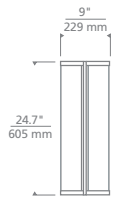

R

ABRAMS

ROHE TABLE LAMP

SIZE

H: 24.7" | W: 9" | D: 9" | Base 9" wide
Includes 6 feet of black cloth cord

LAMPING

Integrated LED
Voltage: 120V - 240V
Total Watts: 21.5W
Delivered Lumens: 1775
CCT: 2700K
CRI: 90
Dimmer-switch included