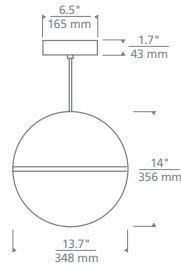

HANEA GRANDE PENDANT

SIZE

H: 14" | W: 13.7" | Canopy 6.5" round
Includes 12 feet of field-cutttable black cloth cord

LAMPING

Integrated LED
Voltage: 120V
Total Watts: 32W
Delivered Lumens: 1623
CCT: 3000K
CRI: 90
Dimmable with most LED compatible
ELV and Triac dimmers