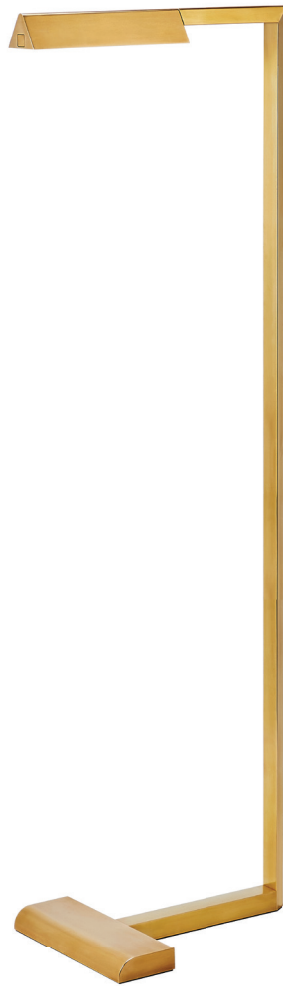

DESSAU 38 AND 46 FLOOR LAMP

SIZE

38: H: 38" | W: 9" | D: 14" | Base 9" wide
46: H: 46" | W: 9" | D: 14" | Base 9" wide
Includes 6 feet of black cloth cord

LAMPING

Integrated LED
Voltage: 120V - 240V
Total Watts: 10.7W
Delivered Lumens: 430
CCT: 2700K
CRI: 90
Integrated 3-Step Touch-Dimmer
Lamp Head Pivots Side-to-Side 70°

38"
NATURAL BRASS