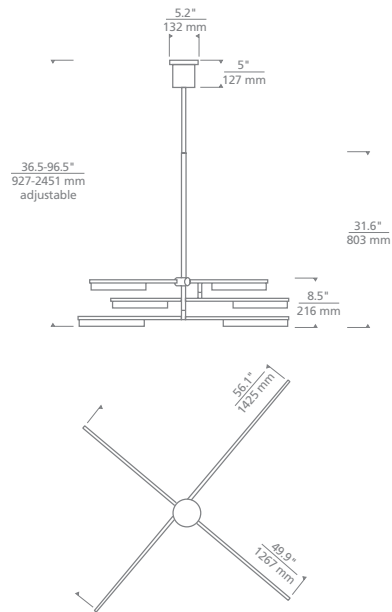

KLEE 6-LIGHT CHANDELIER

SIZE

H: 8.5" (36.5" min. - 96.5" max.) | W: 56" | Canopy 5.2" round
Includes (2) 6" and (4) 12" rigid stems in coordinating finish
Arms rotate to desired position
Cannot be installed on sloped ceiling

LAMPING

Integrated LED
Voltage: 120V
Total Watts: 45.6W
Delivered Lumens: 3490
CCT: 3000K
CRI: 90
Dimmable with most LED compatible
ELV and Triac dimmers

NATURAL BRASS