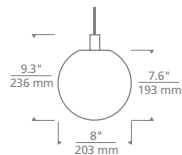

NATURAL BRASS