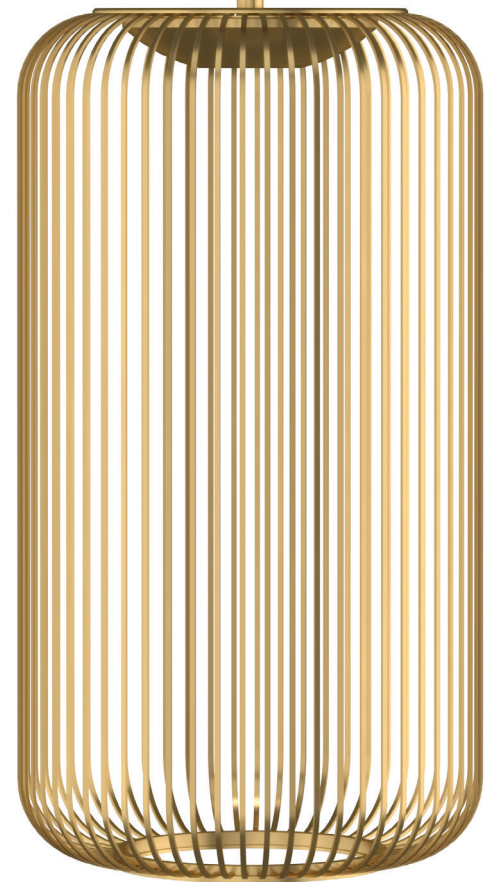

NATURAL BRASS

ORDERING GRID

PRODUCT	SIZE	FINISH	LAMP
700TDKAI	1 1	NB NATURAL BRASS B NIGHTSHADE BLACK	-LED930 INTEGRATED LED 90 CRI 3000K 120V