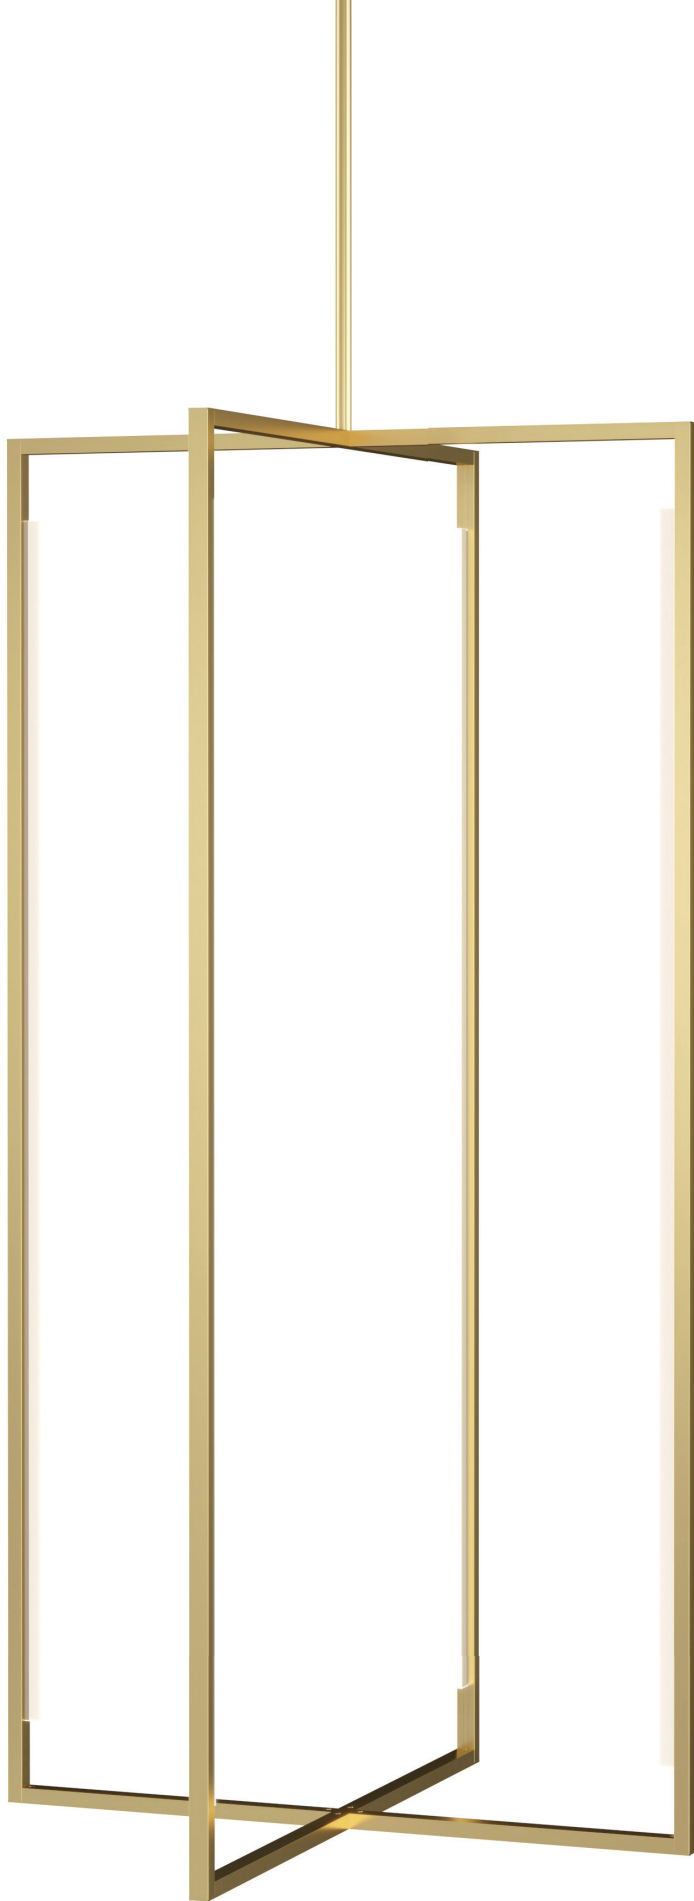

42"
NATURAL BRASS