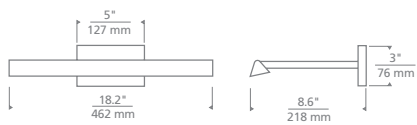

DESSAU 12 AND 18 PICTURE LIGHT

SIZE

12: H: 3" | L: 12.8" | D: 8.6"

18: H: 3" | L: 18.2" | D: 8.6"

LAMPING

Integrated LED

Voltage: 120V or 277V

Total Watts: 12.6W | 18.3W

Delivered Lumens: 553 | 1013

CCT: 3000K

CRI: 90

Dimmable with most LED compatible

ELV and Triac dimmer.

277V compatible with 0-10V dimmers

Note: Mounts to switch box type j-box.

Ships with additional cover plate for use with standard j-box.

12"
NATURAL BRASS