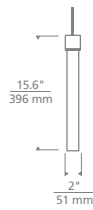

MINI LINGER PENDANT

SIZE

H: 15.6" | W: 2"

Includes 6 feet of field-cuttable cable.
Nightshade Black finish supplied with bronze cable. Brass and Satin Nickel finish supplied with satin cable

LAMPING

Integrated LED

Voltage: 12V

Total Watts: 5.8W

Delivered Lumens: 230

CCT: 3000K

CRI: 90

Dimmable with low-voltage or magnetic dimmer (based on transformer)