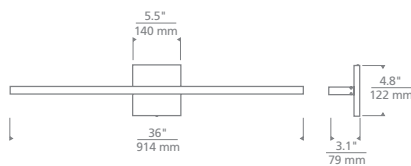

MATTE BLACK