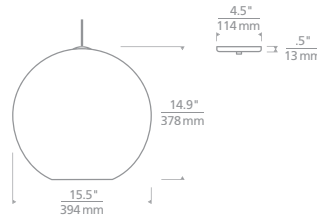

LAMPING

No Lamp Option
Rated for (1) 100W max E26 medium base lamp

LED E26 Med Base G40 Lamp
Voltage: 120V
Total Watts: 12W
Delivered Lumens: 900
CCT: 3000K
CRI: 80
Dimmable with most LED compatible
ELV and Triac dimmers.

LARGE
CLEAR

MEDIUM
CLEAR

ORDERING GRID

PRODUCT	SIZE	GLASS COLOR	FINISH	LAMP
700TDPALP	LARGE 15.5" M MEDIUM 11.6"	OC OPAL/CLEAR	NB NATURAL BRASS B NIGHTSHADE BLACK S SATIN NICKEL	NO LAMP LED MED. BASE G40 80 CRI 3000K 120V

SEDONA MEDIUM AND LARGE PENDANT

SIZE

Medium: H: 7.2" | W: 7.5" | Canopy 4.5" round
Large: H: 11" | W: 12.4" | Canopy 4.5" round
Includes 6 feet of field-cuttable black cloth cord

LAMPING

No Lamp Option
Medium: Rated for (1) 60W max E26 medium base lamp
Large: Rated for (1) 100W max E26 medium base lamp

LED E26 Med Base A19 Lamp (White Glass Only)
Voltage: 120V
Total Watts: 9.5W
Delivered Lumens: 800
CCT: 2700K
CRI: 90

Dimmable with most LED compatible ELV and Triac dimmers.

LED E26 Med Base T14 Lamp (Clear & Smoke Glass Only)
Voltage: 120V
Total Watts: 3.5W
Delivered Lumens: 300
CCT: 2700K
CRI: 90

Dimmable with most LED compatible ELV and Triac dimmers.