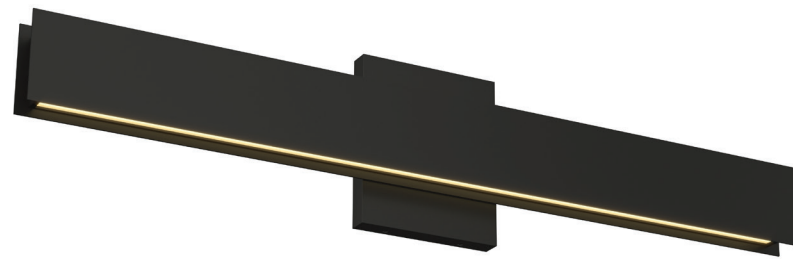

BAU 24 BATH

SIZE

H: 5" | L: 24" | D: 1.8"
Mounts horizontal or vertical

LAMPING

Integrated LED
Voltage: 120V or 277V
Total Watts: 9.8W
Delivered Lumens: 870
CCT: 3000K
CRI: 90
Dimmable with most LED compatible
Triac and 0-10V dimmers

ADA Compliant

24"
NIGHTSHADE BLACK