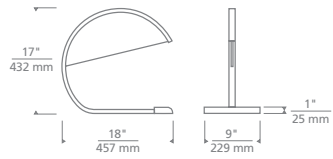

KARLA TABLE LAMP

SIZE

H: 17" | W: 9" | D: 18" | Base 9" wide
Includes 6 feet of black cloth cord

LAMPING

Integrated LED
Voltage: 120V - 240V
Total Watts: 13W
Delivered Lumens: 734
CCT: 2700K
CRI: 90
Integrated 3-Step Touch-Dimmer

NIGHTSHADE BLACK