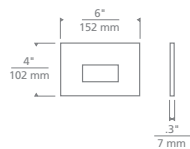

IKON OUTDOOR STEP LIGHT

SIZE

H: 4" | W: 6" | D: .3"

Mounts down only

Mount to a 2x4 j-box

LAMPING

Integrated LED

Voltage: 12V or 120V

Total Watts: 12.2W

Delivered Lumens: 202

CCT: 2700K/3000K

CRI: 90

12V Dimmable with most LED compatible MLV dimmer

120V not dimmable

ADA compliant