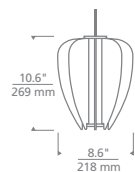

*INCLUDES 4" ROUND FLUSH CANOPY IN COORDINATING FINISH

MINI NYRA PENDANT

SIZE

H: 10.6" | W: 8.6"

Includes 6 feet of field-cutttable cable to
 match finish selection
 Nightshade Black finish supplied with
 bronze cable. Brass finish supplied with
 satin cable