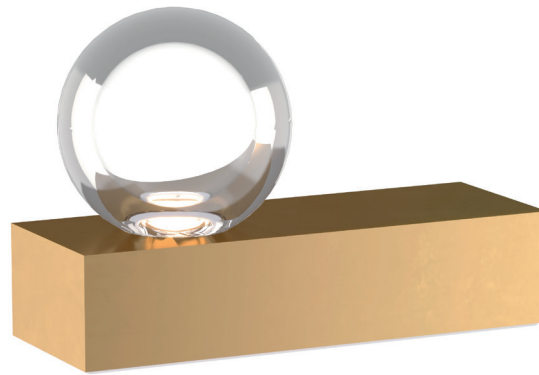

NATURAL BRASS