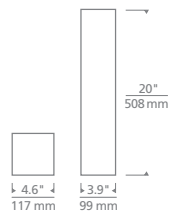

VEX 5, 12 AND 20 OUTDOOR WALL

SIZE

5: H: 4.6" | W: 4.6" | D: 3.9"

12: H: 12" | W: 4.6" | D: 3.9"

20: H: 20" | W: 4.6" | D: 3.9"

Mounts vertical only

LAMPING

Integrated LED

Voltage: 120V - 277V

Total Watts Up and Down: 18.7 | 18.9 | 18.9

Total Watts Down Only: 9.4 | 8.4 | 8.4

Delivered Lumens Up and Down: 554 | 557 | 577

Delivered Lumens Down Only: 177 | 199 | 199

CCT: 2700K (5 only), 3000K, or 4000K (5 only)

CRI: 90

Dimmable with most LED compatible

ELV, Triac and 0-10v dimmer.

ADA compliant

5"
WHITE