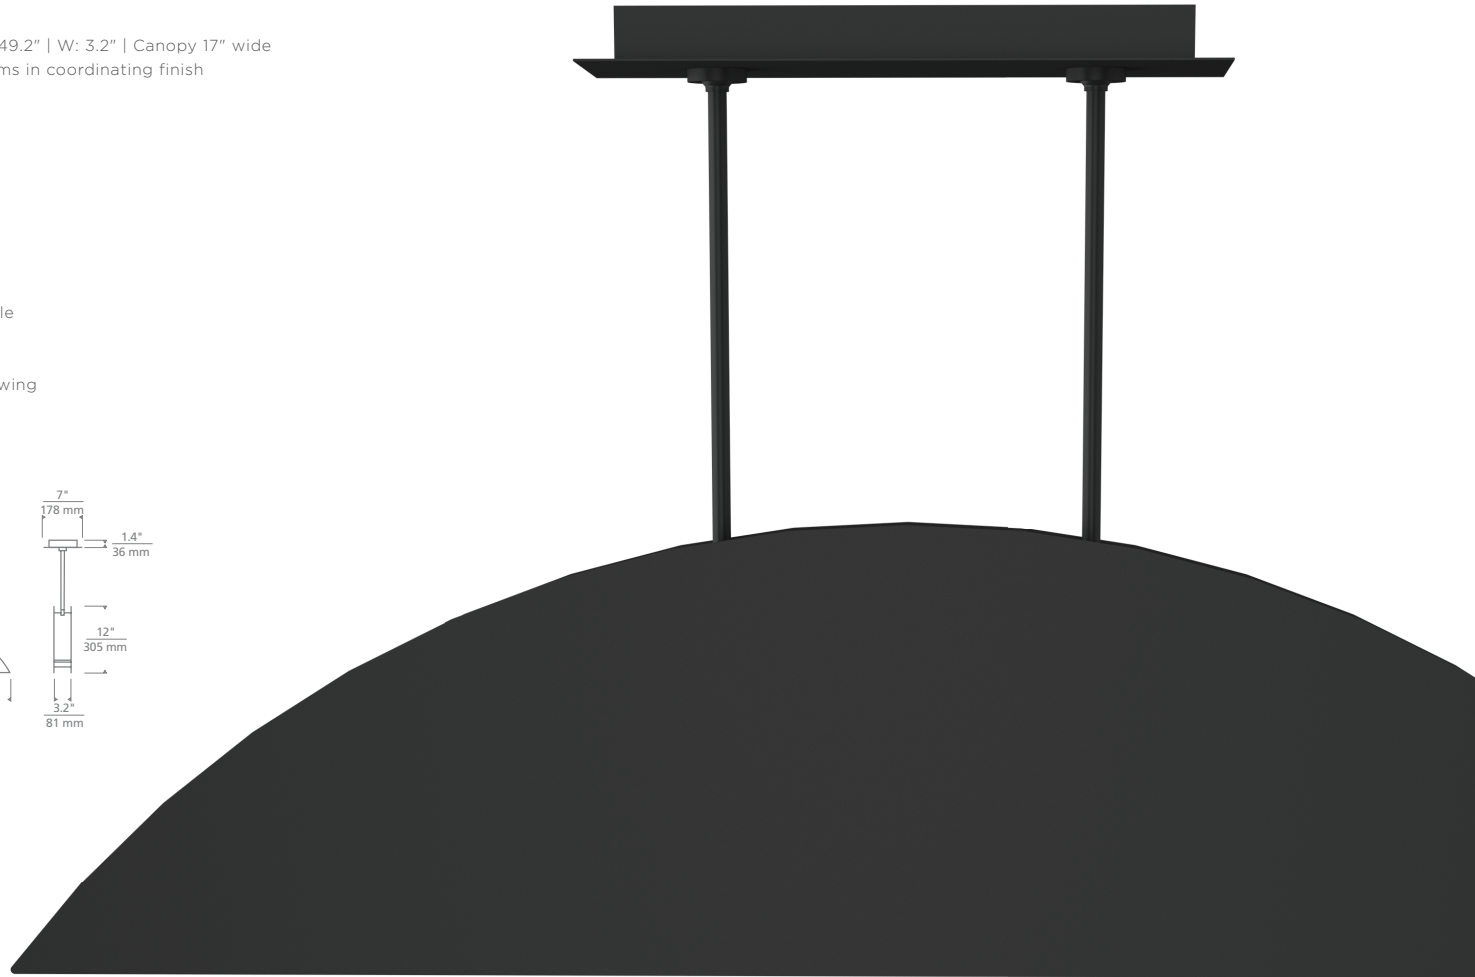

BAU 50 LINEAR SUSPENSION

SIZE

H: 11.4" (19.2" min. - 73.2" max.) | L: 49.2" | W: 3.2" | Canopy 17" wide
Includes (8) 12" and (4) 6" rigid stems in coordinating finish

LAMPING

Integrated LED
Voltage: 120V
Total Watts: 59.6W
Delivered Lumens: 2819
CCT: 3000K
CRI: 90
Dimmable with most LED compatible
ELV and Triac dimmers.

Due to weight constraints, the following

j-boxes are required for installation:

-Bau 50 Linear: 75+ pounds

NIGHTSHADE BLACK

ORDERING GRID

PRODUCT	FINISH	LAMP
700LSBAU50	NB NATURAL BRASS B NIGHTSHADE BLACK	-LED930 INTEGRATED LED 90 CRI 3000K 120V