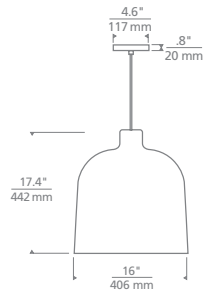

FOUNDRY PENDANT

SIZE

H: 17.4" | W: 16" | Canopy 4.6" round
Includes 12 feet of field-cutable black cloth cord

LAMPING

Integrated LED
Voltage: 120V
Total Watts: 12W
Delivered Lumens: 650
CCT: 3000K
CRI: 90
Dimmable with most LED compatible
ELV and Triac dimmers

NIGHTSHADE BLACK