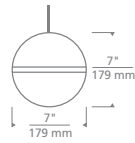

*INCLUDES 4" ROUND FLUSH CANOPY IN COORDINATING FINISH

MINI HANEA PENDANT

SIZE

H: 7" | W: 7"

Includes 6 feet of field-cutable cable.

Nightshade Black finish supplied with bronze cable. Brass and Satin Nickel finish supplied with satin cable