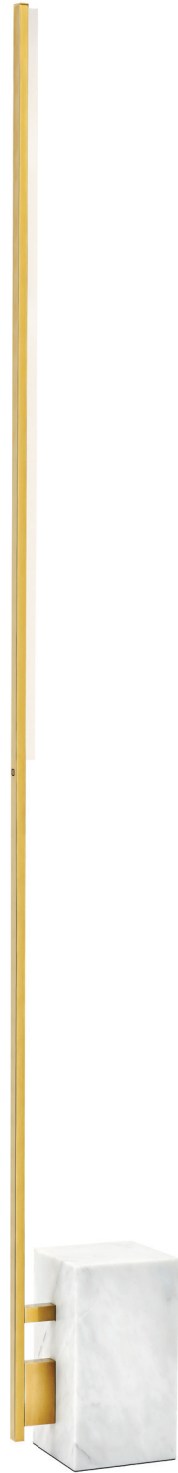

KLEE 70 FLOOR LAMP

SIZE

70: H: 70" | W: 5.5" | D: 7.7" | Base 5.5" wide
Includes 6 feet of black cloth cord

LAMPING

Integrated LED
Voltage: 120V - 240V
Total Watts: 12.3W
Delivered Lumens: 1381
CCT: 2700K
CRI: 90
Integrated 3-Step Touch-Dimmer

NATURAL BRASS/WHITE MARBLE