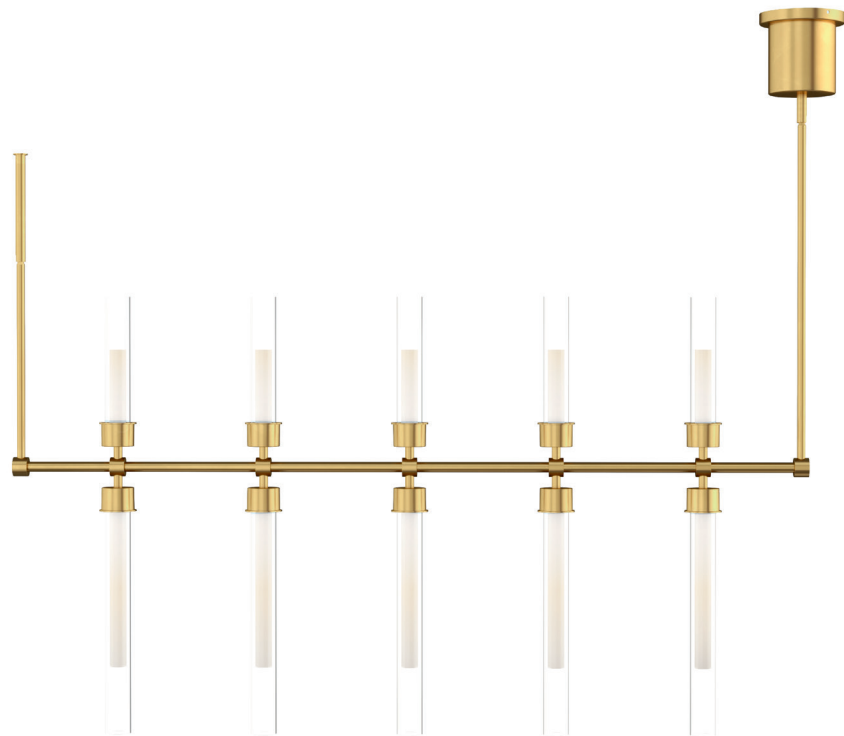

LINGER 48 LINEAR SUSPENSION

SIZE

H: 26.9" (35.6" min. - 95.6" max.) | L: 48.9" | W: 2.3" | Canopy 5.2" round
Includes (4) 6" and (10) 12" rigid stems in coordinating finish

LAMPING

Integrated LED
Voltage: 120V or 277V
Total Watts: 46.3W
Delivered Lumens: 3900
CCT: 3000K
CRI: 90
Dimmable with most LED compatible
ELV and Triac dimmer.
277V compatible with 0-10V dimmers

NATURAL BRASS