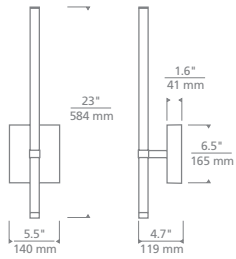

FILO 23 OUTDOOR WALL

SIZE

H: 23" | W: 5.5" | D: 4.7"

Mounts vertical only

Downlight and wall-facing indirect light

LAMPING

Integrated LED

Voltage: 120V - 277V

Total Watts: 23.9W

Delivered Lumens: 1188

CCT: 3000K

CRI: 90

Dimmable with most LED compatible

ELV, Triac and 0-10v dimmer.

BLACK