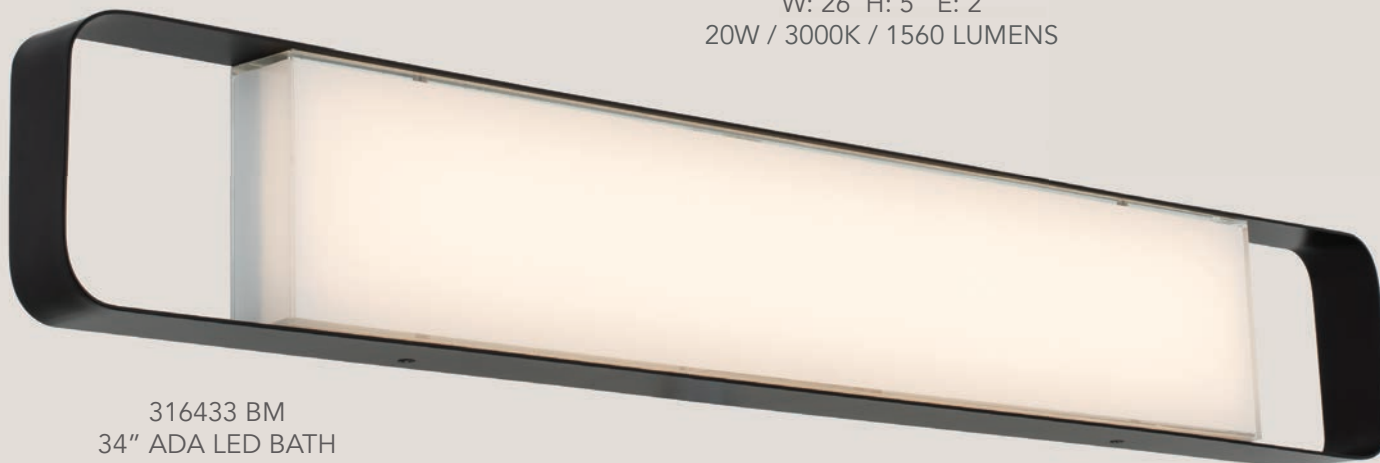

316433 BM
34" ADA LED BATH
W: 34 H: 5 E: 2
30W / 3000K / 2330 LUMENS