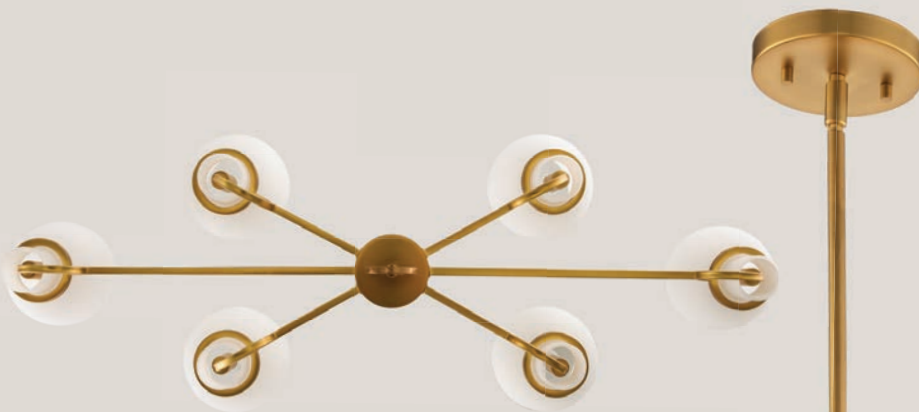

513061 WB
6 LIGHT ISLAND
W: 15 H: 14 L: 44 OAH: 50
(6) 40W CAND.
INCLUDES (1) 6", (1) 12" AND (1) 24" STEM

BOTTOM VIEW