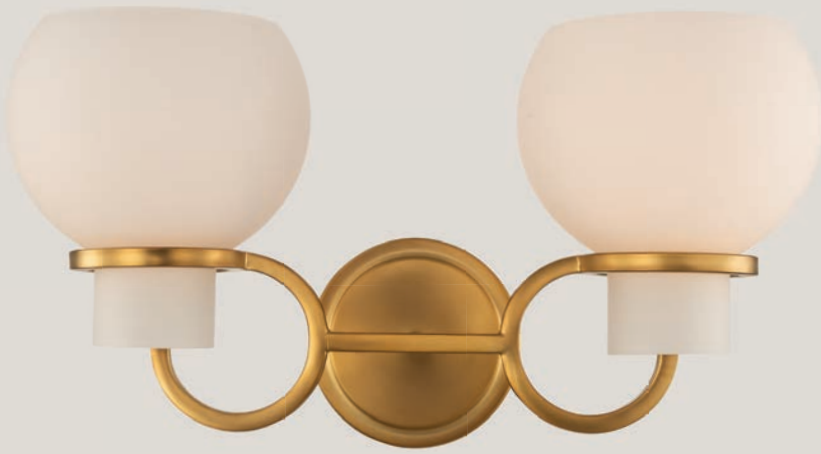

513022 WB
2 LIGHT WALL SCONCE
W: 16 H: 9 E: 7
(2) 40W CAND.

513072 WB
6 LIGHT CHANDELIER
D: 28 H: 14 OAH: 50
(6) 40W CAND.
INCLUDES (1) 6", (1) 12" & (1) 24" STEM