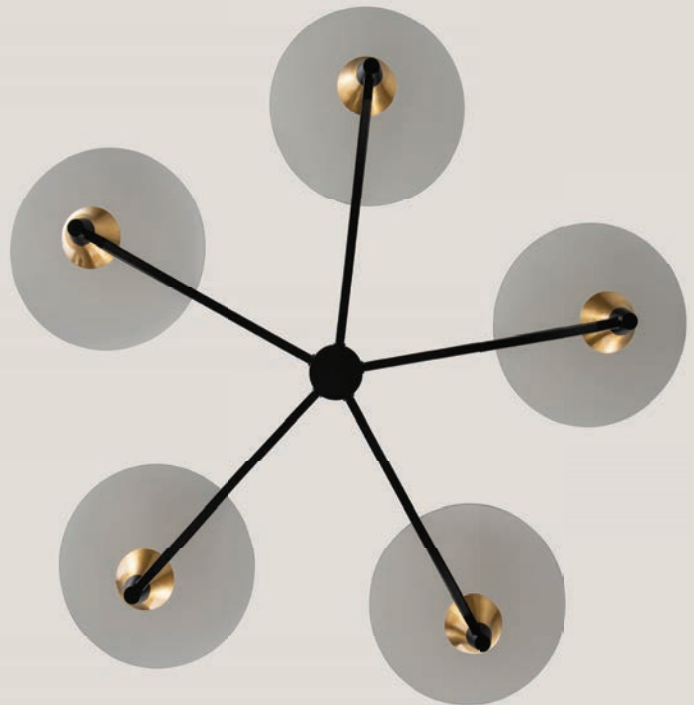

REDDING

LED light's capabilities are showcased in the Redding Collection, where floating discs are uplit with no visible light source. Brass cups holding the LEDs illuminate the discs to deliver soft indirect light to your space, while the white interior of each shade adds even more brightness. The fixtures in this collection are dimmable with a Triac dimmer switch.

BOTTOM VIEW