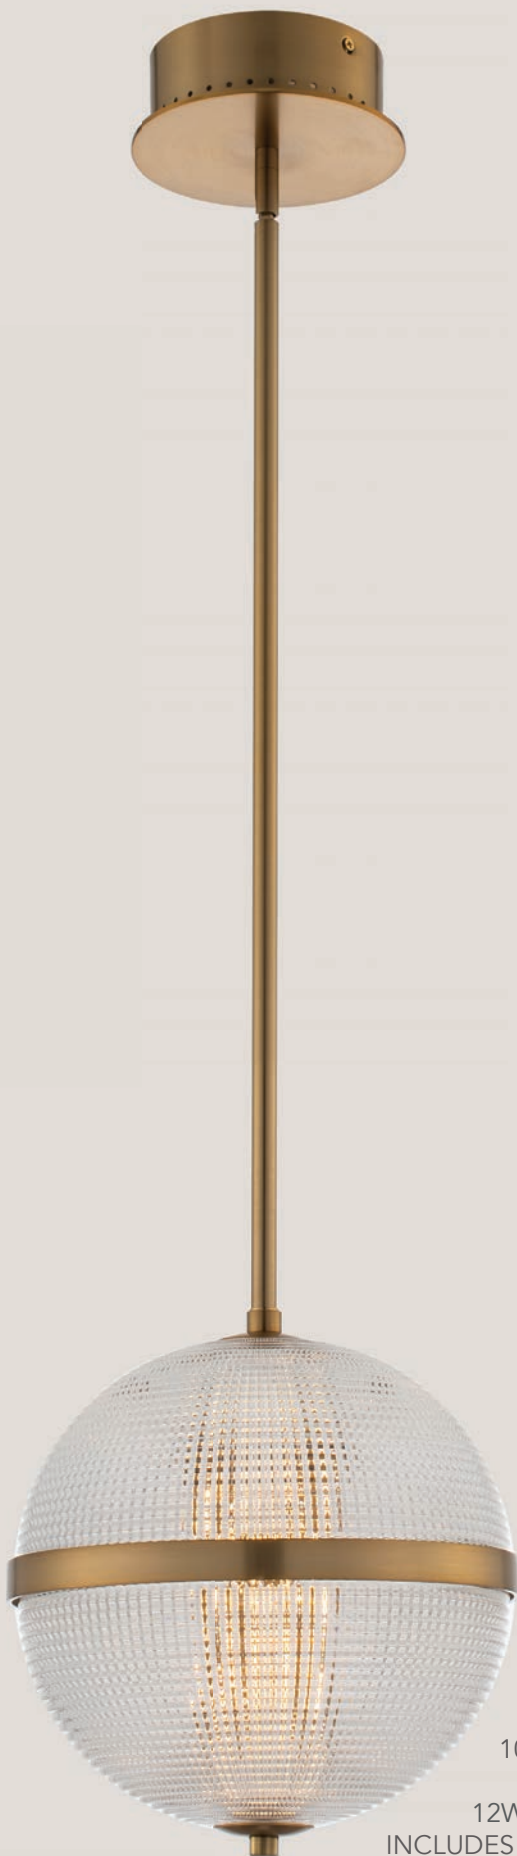

512155 PN  
16" LED PENDANT  
D: 16 H: 19 OAH: 55  
16W / 2700K / 1440 LUMENS  
INCLUDES (1) 6", (1) 12" AND (1) 24" STEM

512156 WB  
16" LED PENDANT  
D: 16 H: 19 OAH: 55  
16W / 2700K / 1440 LUMENS  
INCLUDES (1) 6", (1) 12" AND (1) 24" STEM