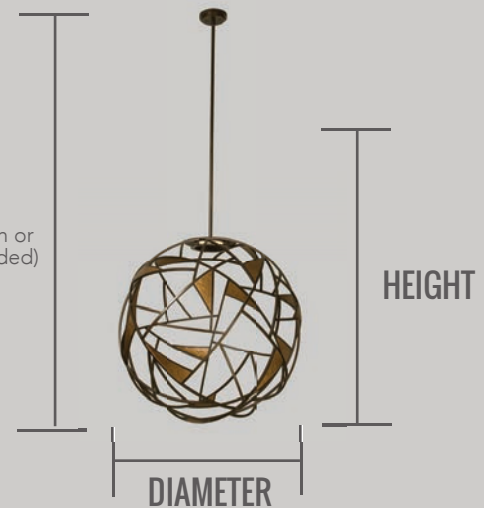

# CABLE

Unless otherwise noted, standard cable and wire lengths are:

1. Fixtures less than 32" diameter - 8 ft. cable with 13 ft. wire.
2. Fixtures 32" diameter or greater - 14 ft. cable with 16 ft. wire.
3. Fixtures heights DO NOT include the canopy and the minimum cable required.

**OAH**  
(includes full chain or stem length provided)

# STEM

Unless otherwise noted, standard stem kit and wire lengths are:

1. Fixtures less than 32" diameter - 1 ea. 6"/12"/24" stems with 8 ft. wire.
2. Fixtures 32" diameter or greater - 1 ea. 6"/12"/24" stems with 8 ft. wire.
3. Fixtures heights include the canopy and the minimum stem required.