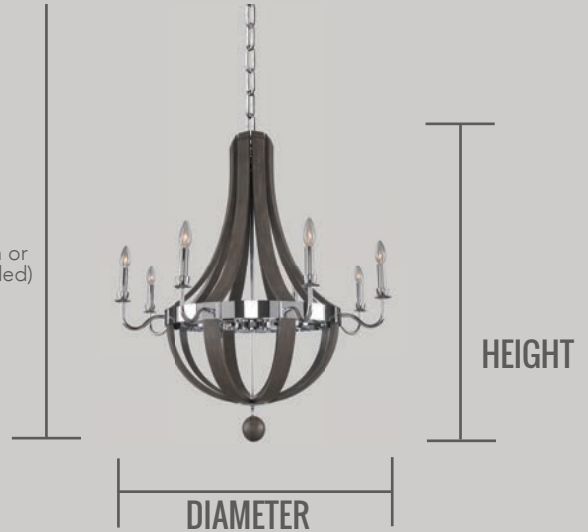

# CHAIN

Unless otherwise noted, standard cable and wire lengths are:

1. Fixtures less than 32" diameter - 4 ft. chain with 8 ft. wire.
2. Fixtures 32" diameter or greater - 8 ft. chain with 13 ft. wire.
3. Fixtures heights DO NOT include the canopy and the minimum chain required.

**OAH**  
(includes full chain or stem length provided)