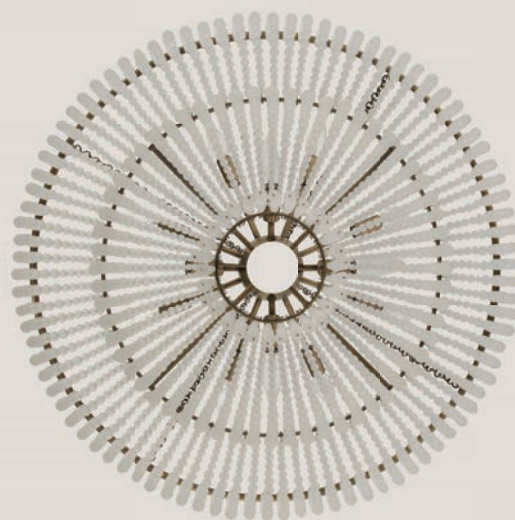

511855 BCG
16" PENDANT
D: 16 H: 24 OAH: 74
(4) 40W CAND.

BOTTOM VIEW